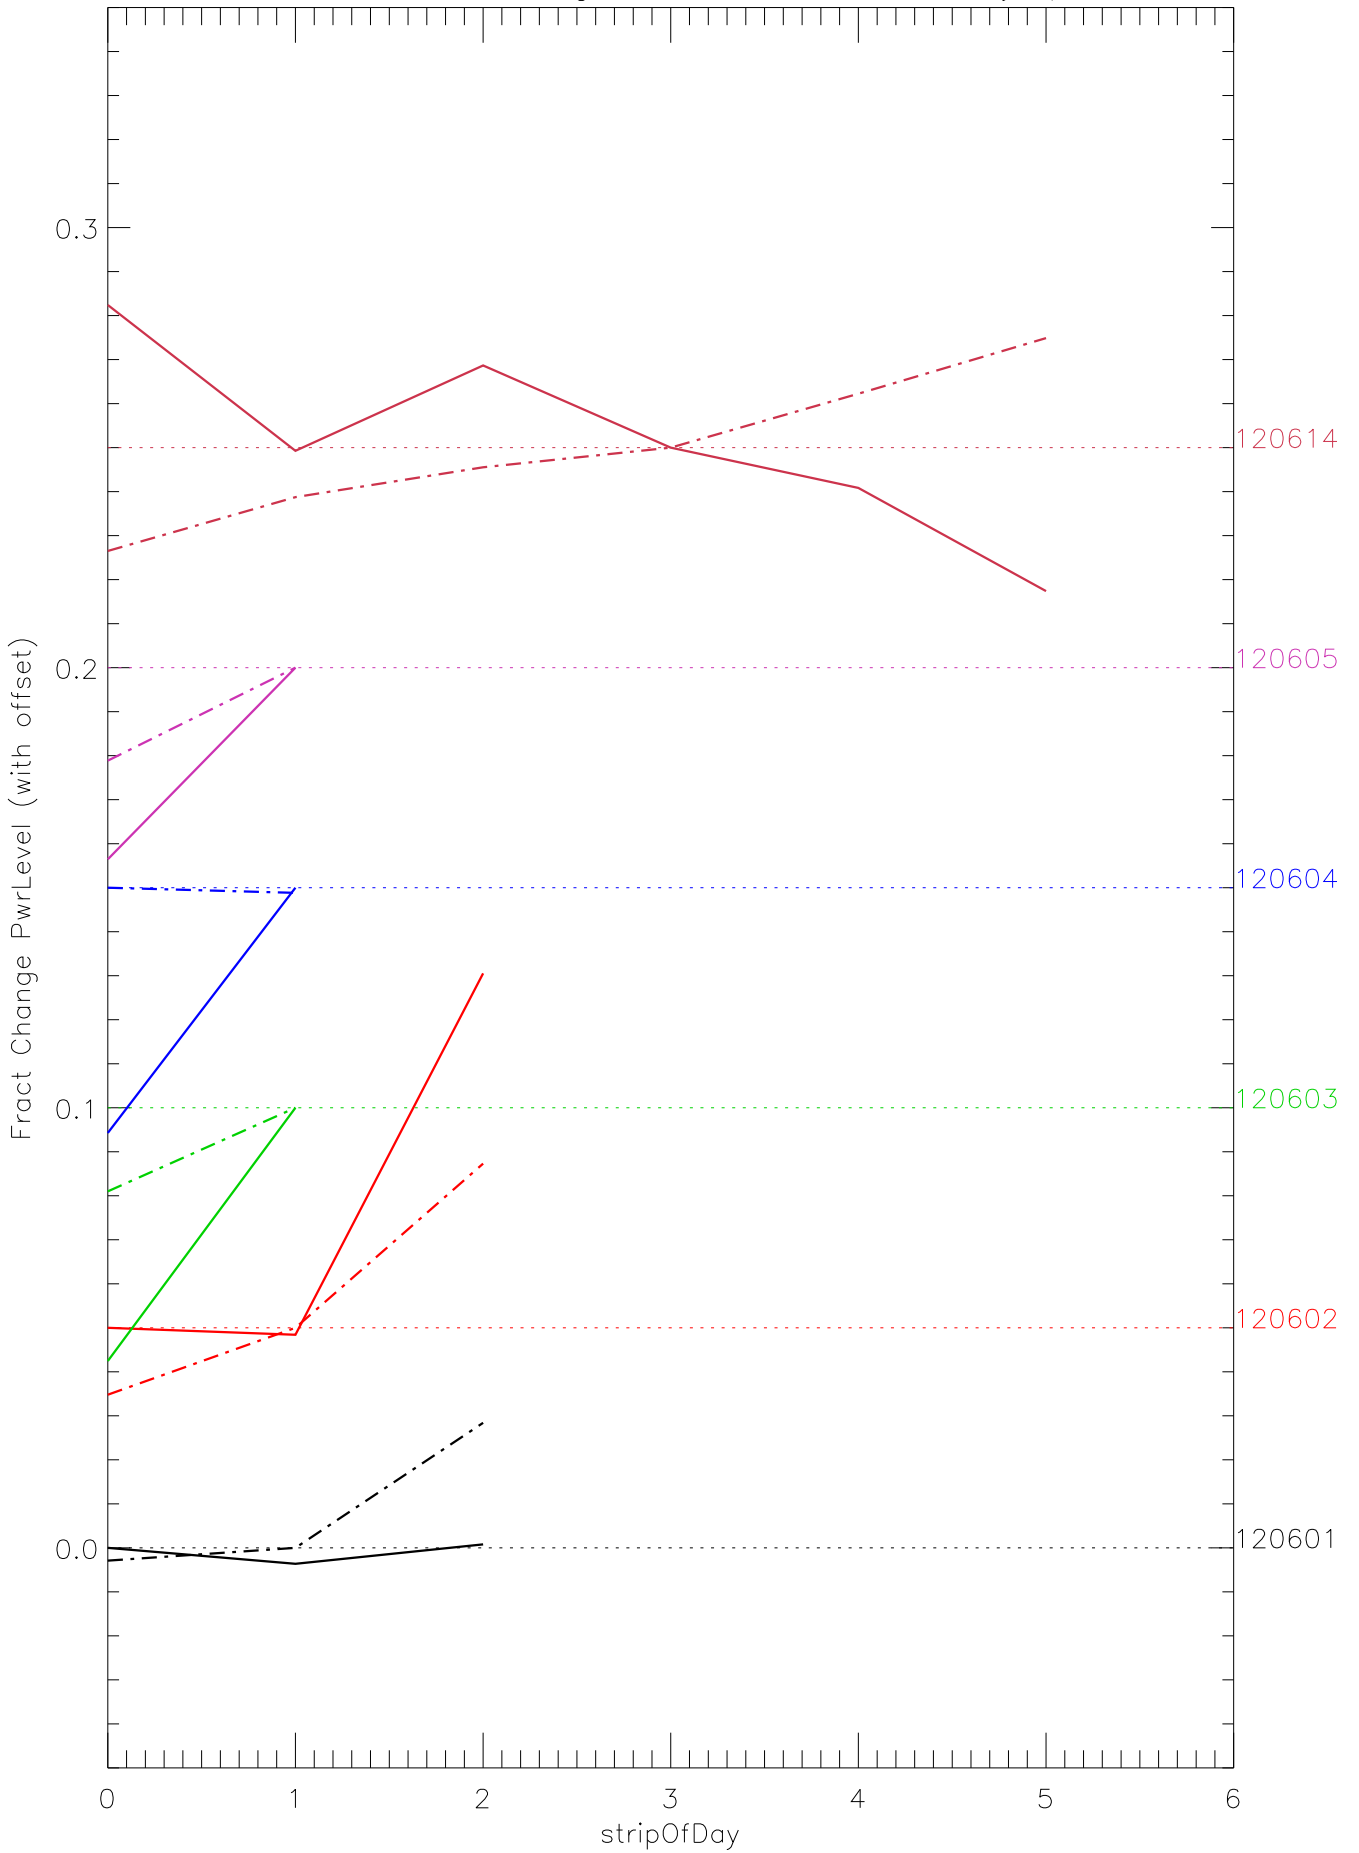

a2048 fractional change PwrLevel for each day. pixel:0

a2048 fractional change PwrLevel for each day. pixel:1

a2048 fractional change PwrLevel for each day. pixel:2

a2048 fractional change PwrLevel for each day. pixel:3

a2048 fractional change PwrLevel for each day. pixel:4

a2048 fractional change PwrLevel for each day. pixel:5

a2048 fractional change PwrLevel for each day. pixel:6