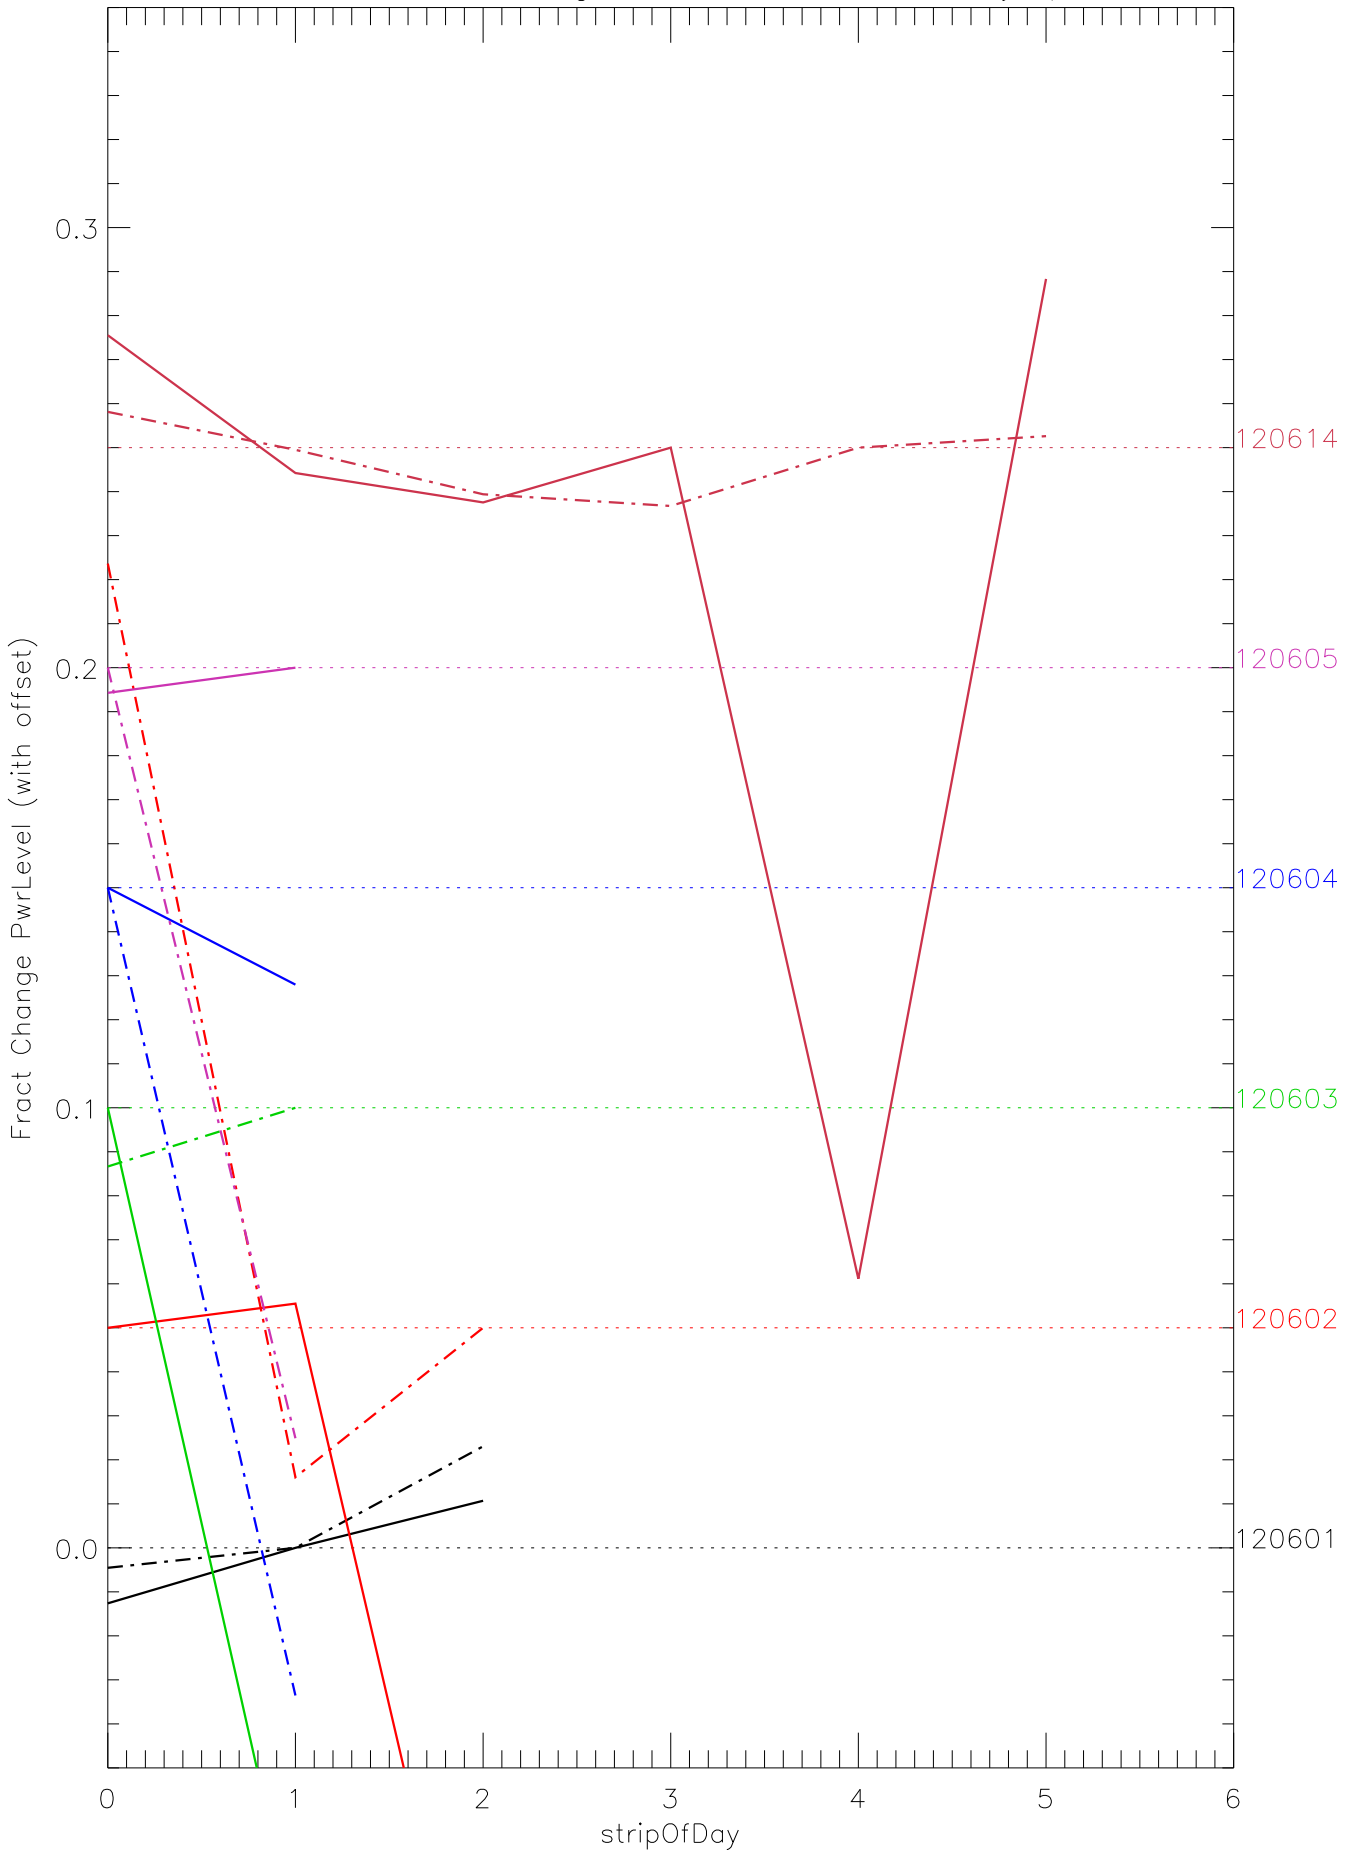

a2048 fractional change PwrLevel for each day. pixel:0

a2048 fractional change PwrLevel for each day. pixel:1

a2048 fractional change PwrLevel for each day. pixel:2

a2048 fractional change PwrLevel for each day. pixel:3

a2048 fractional change PwrLevel for each day. pixel:4

a2048 fractional change PwrLevel for each day. pixel:5

a2048 fractional change PwrLevel for each day. pixel:6