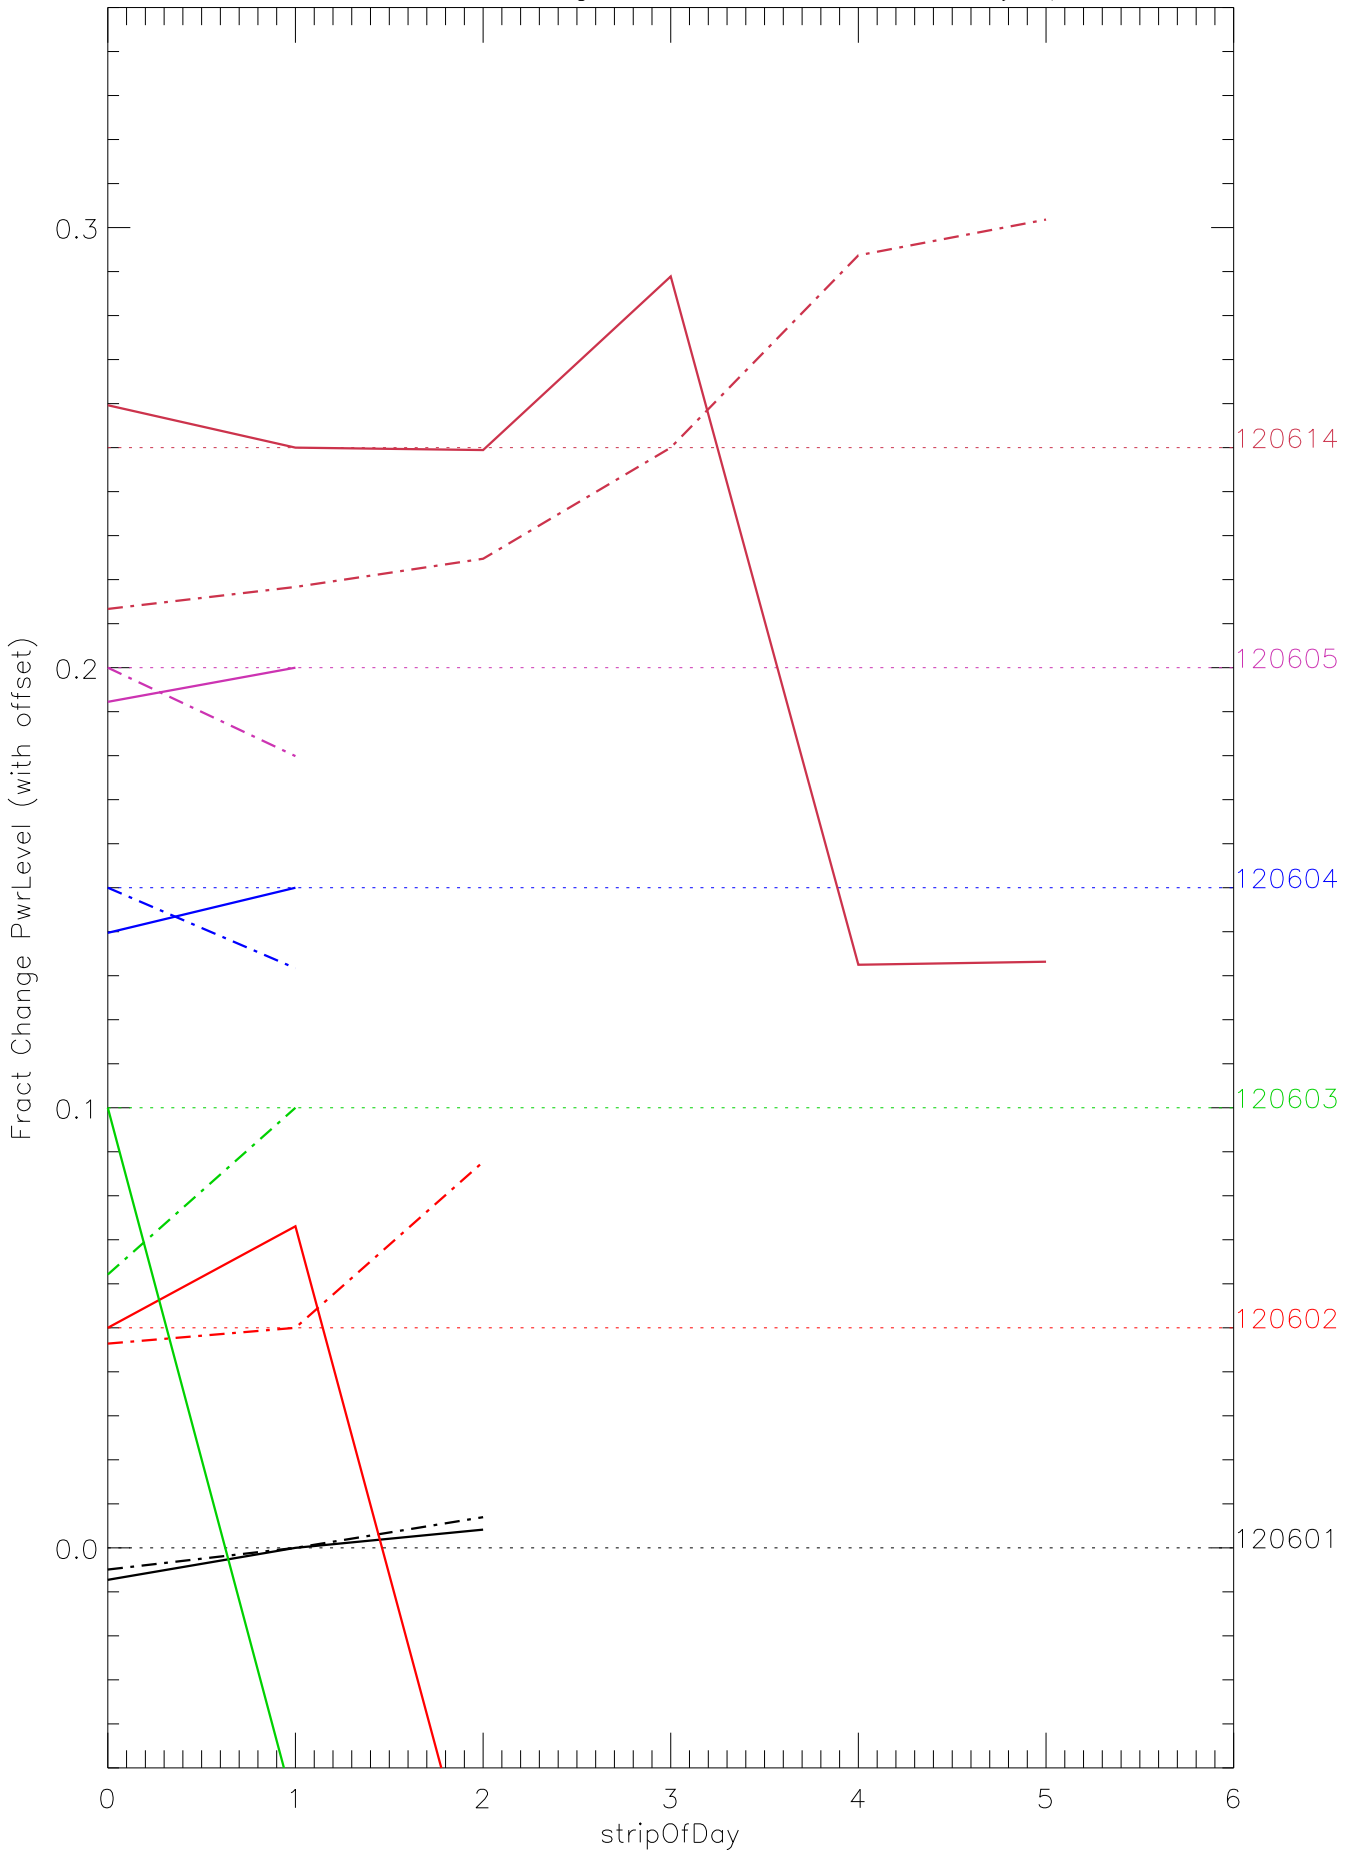

a2048 fractional change PwrLevel for each day. pixel:0

a2048 fractional change PwrLevel for each day. pixel:1

a2048 fractional change PwrLevel for each day. pixel:2

a2048 fractional change PwrLevel for each day. pixel:3

a2048 fractional change PwrLevel for each day. pixel:4

a2048 fractional change PwrLevel for each day. pixel:5

a2048 fractional change PwrLevel for each day. pixel:6