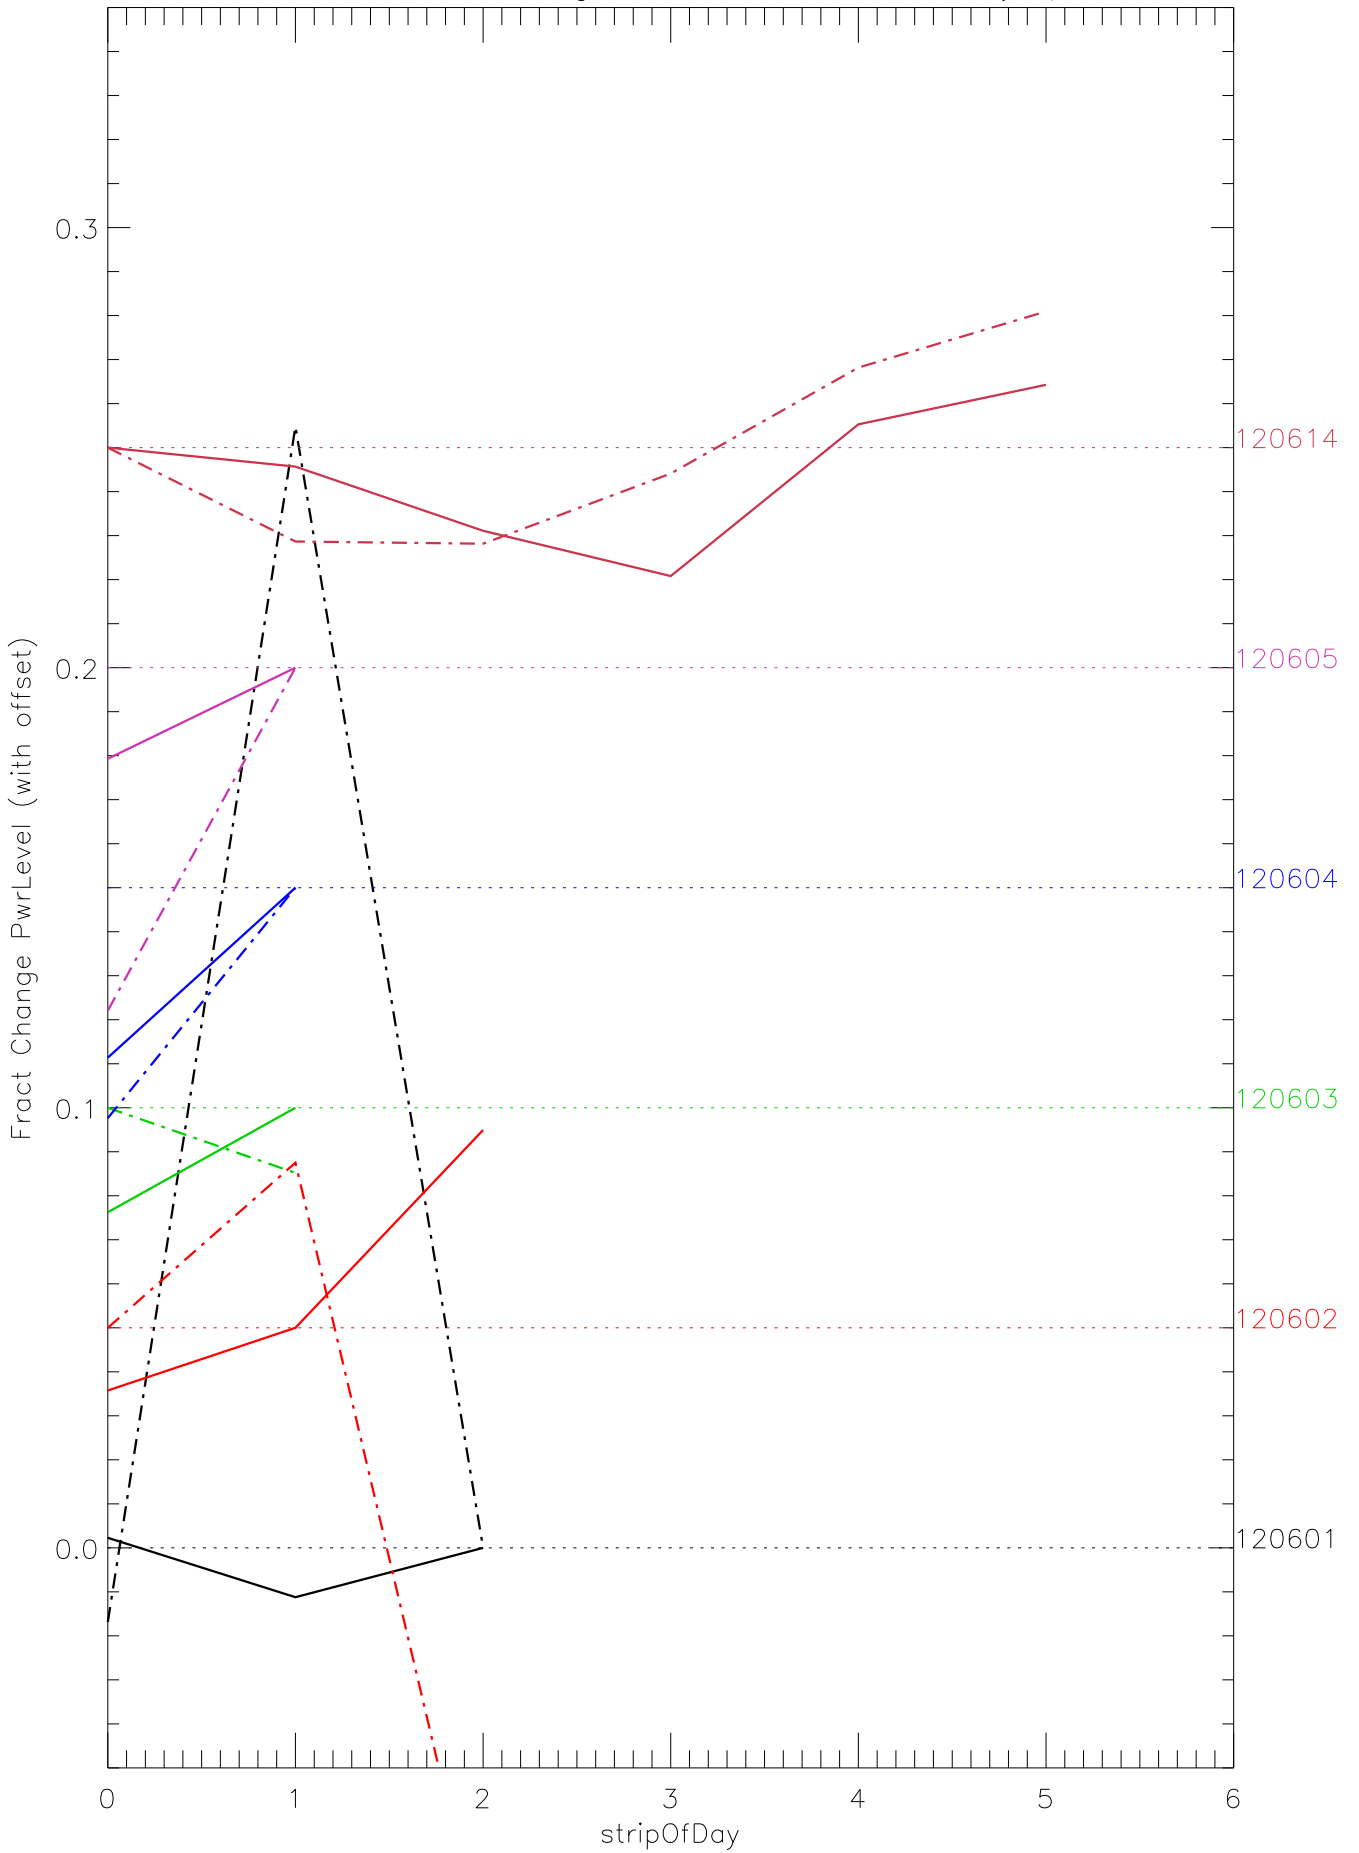

a2048 fractional change PwrLevel for each day. pixel:0

a2048 fractional change PwrLevel for each day. pixel:1

a2048 fractional change PwrLevel for each day. pixel:2

a2048 fractional change PwrLevel for each day. pixel:3

a2048 fractional change PwrLevel for each day. pixel:4

a2048 fractional change PwrLevel for each day. pixel:5

a2048 fractional change PwrLevel for each day. pixel:6