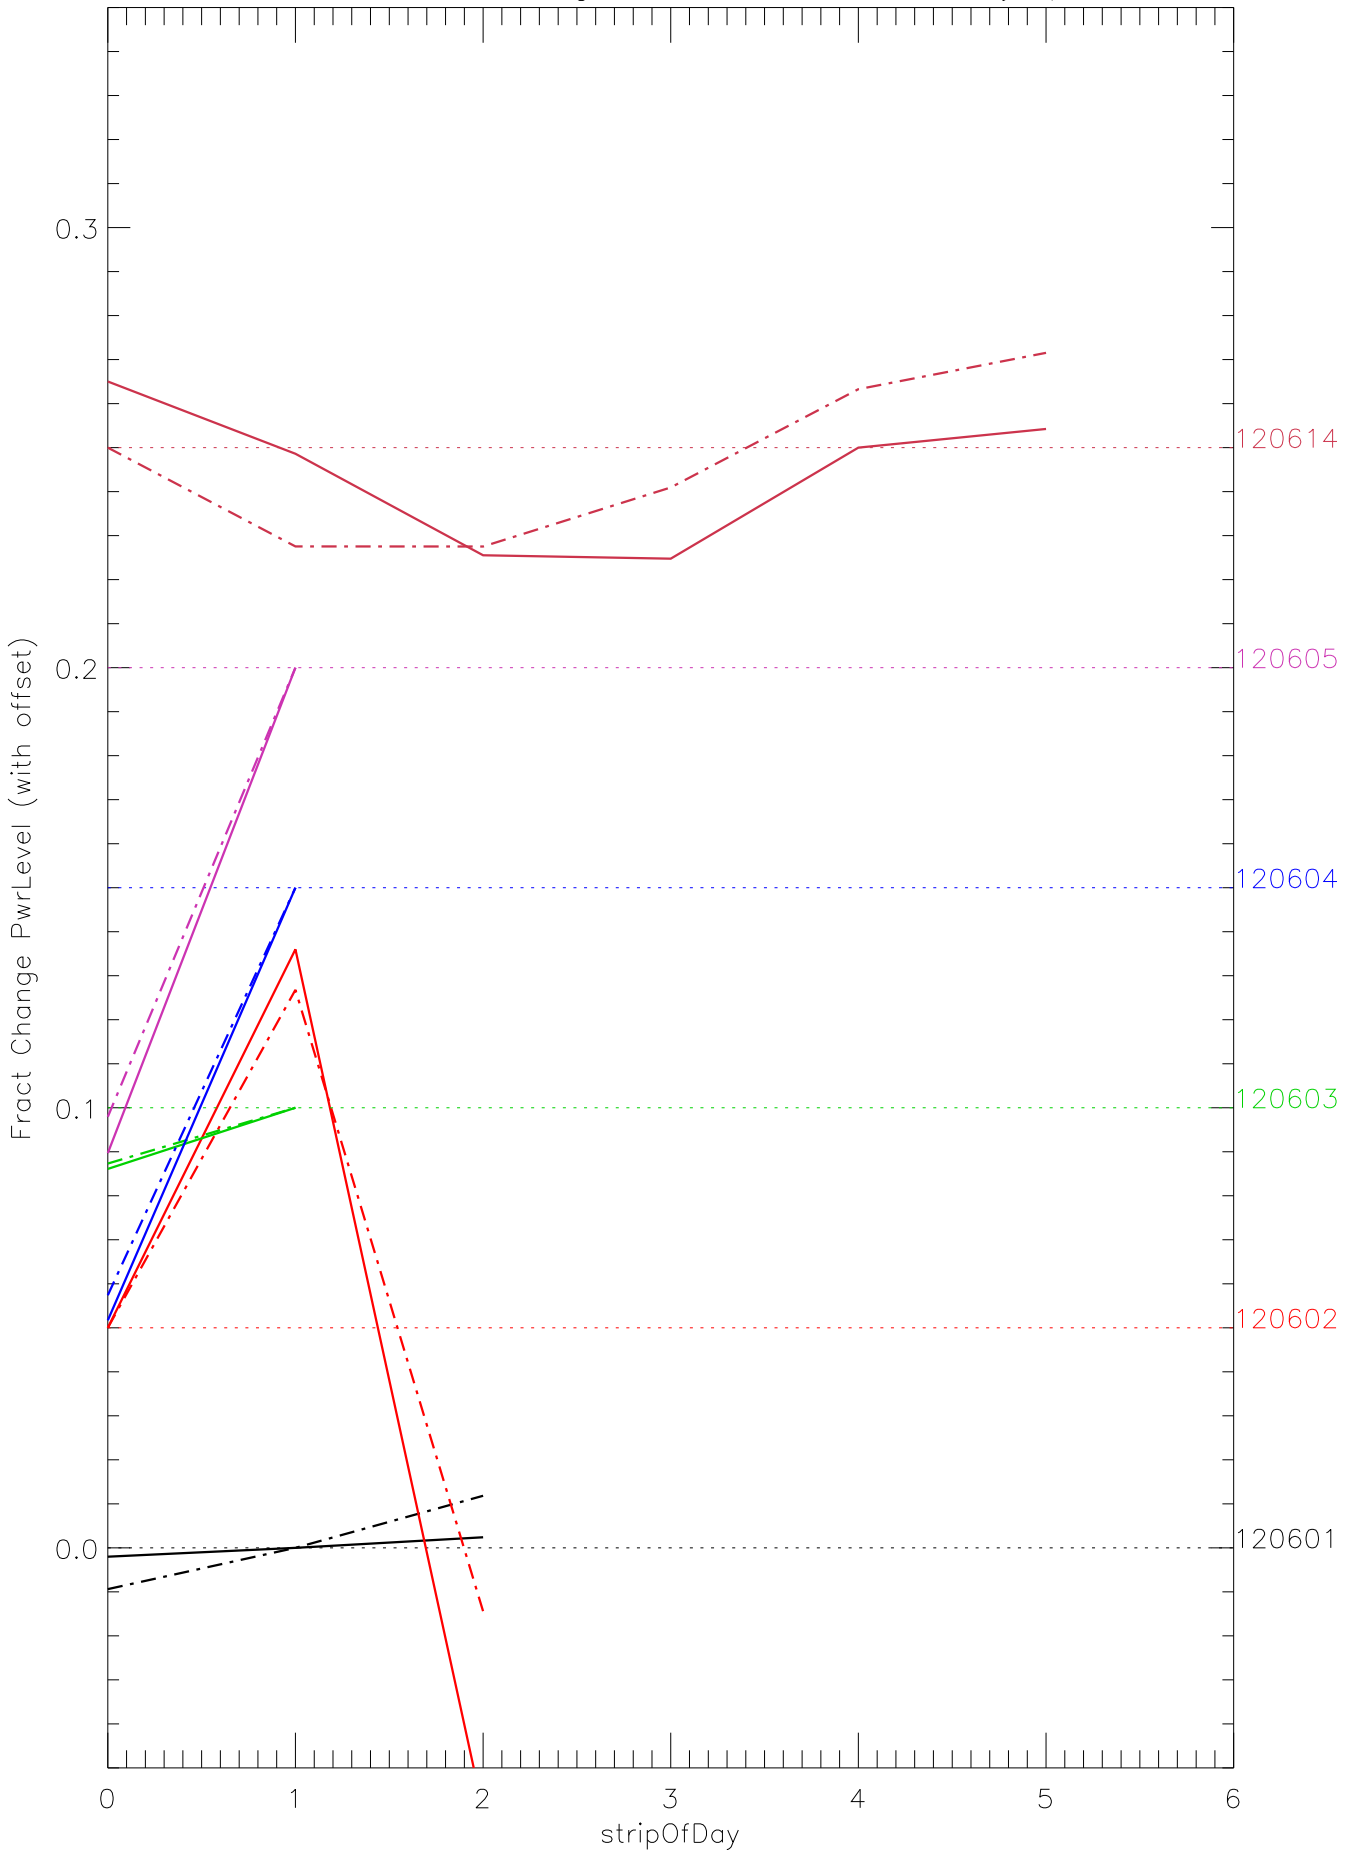

a2048 fractional change PwrLevel for each day. pixel:0

a2048 fractional change PwrLevel for each day. pixel:1

a2048 fractional change PwrLevel for each day. pixel:2

a2048 fractional change PwrLevel for each day. pixel:3

a2048 fractional change PwrLevel for each day. pixel:4

a2048 fractional change PwrLevel for each day. pixel:5

a2048 fractional change PwrLevel for each day. pixel:6