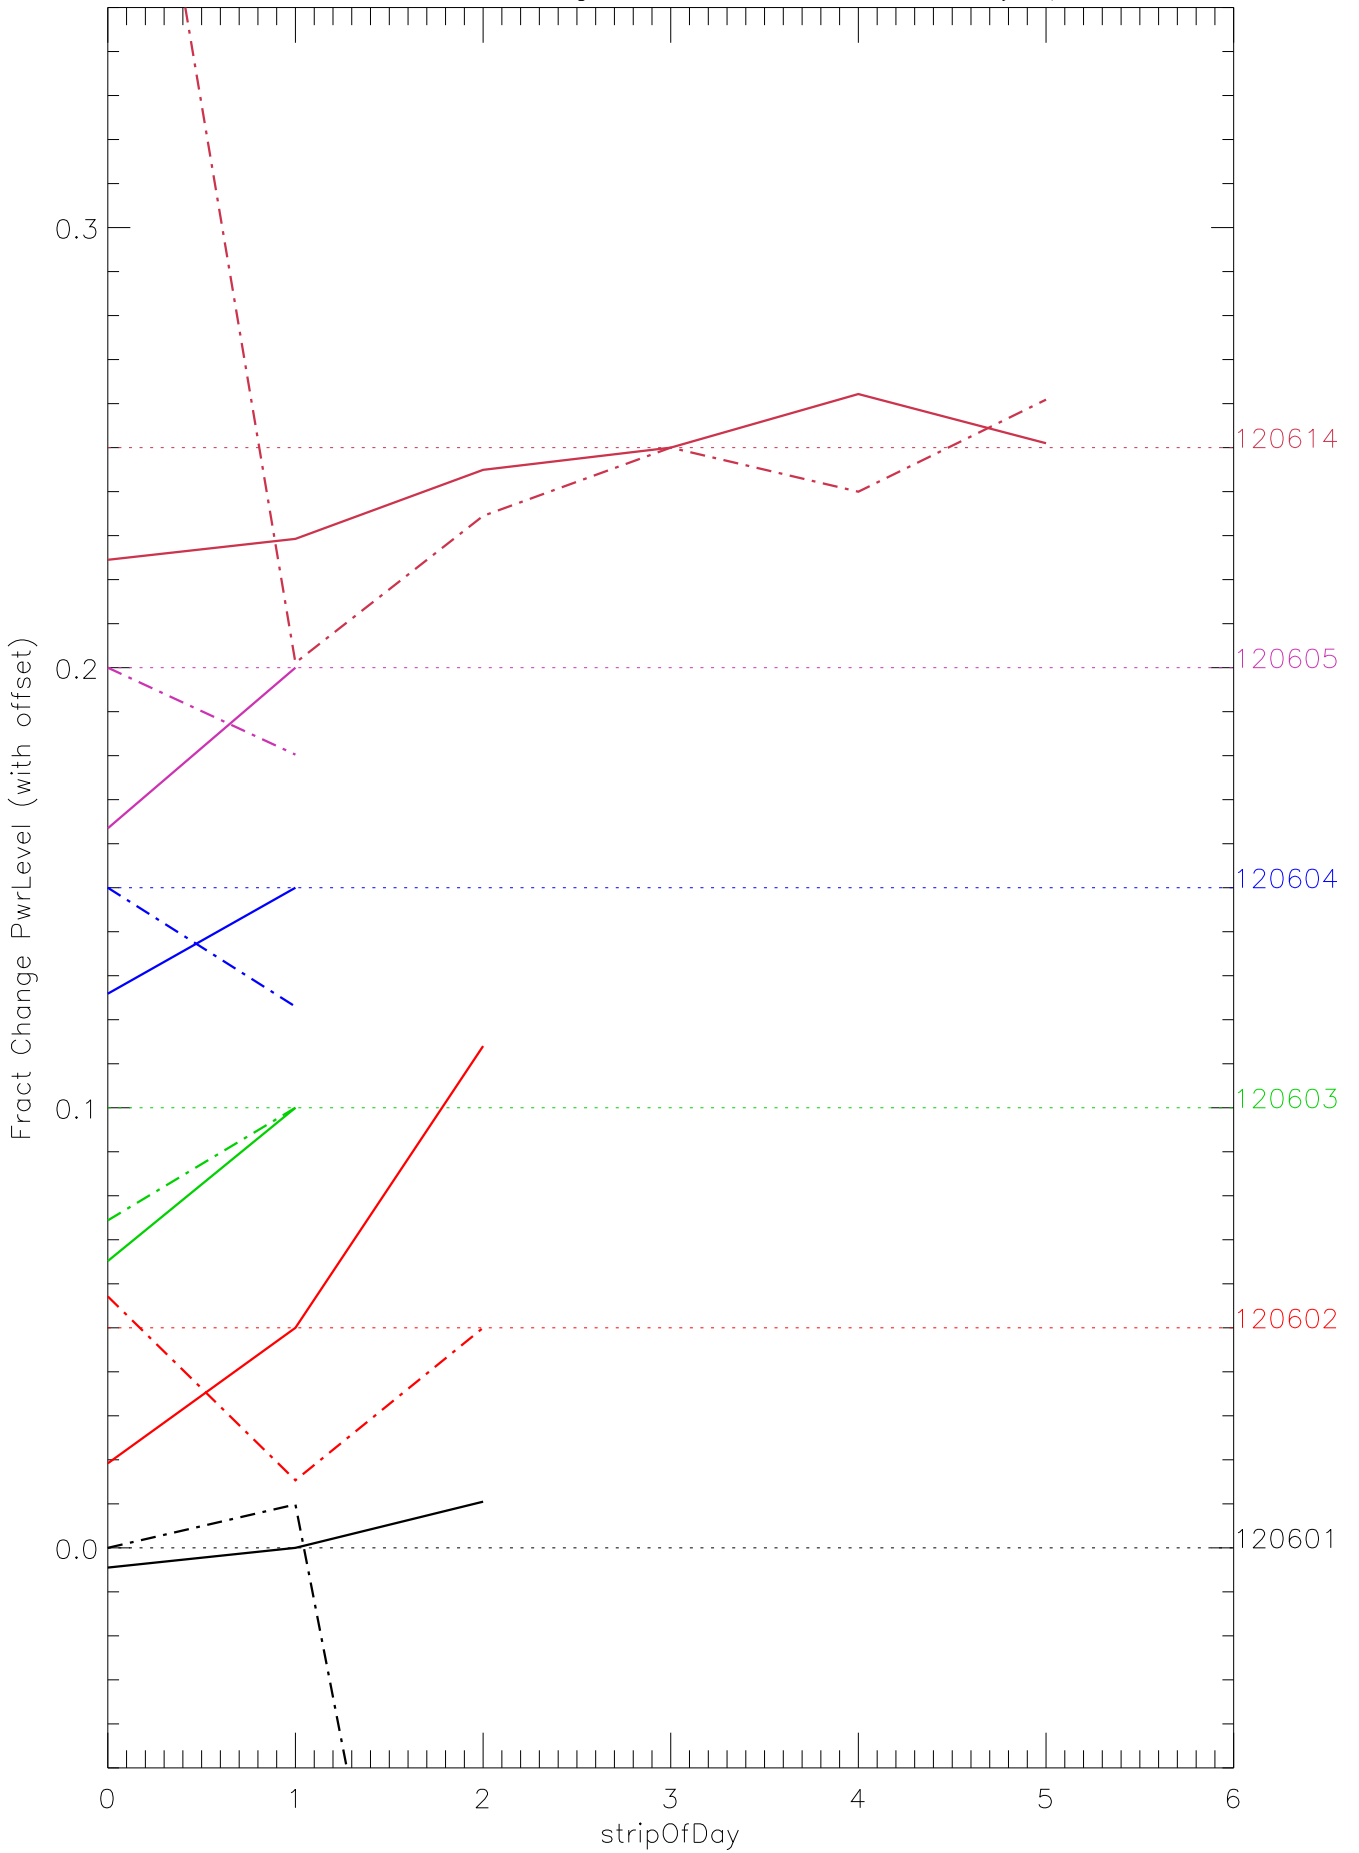

a2048 fractional change PwrLevel for each day. pixel:0

a2048 fractional change PwrLevel for each day. pixel:1

a2048 fractional change PwrLevel for each day. pixel:2

a2048 fractional change PwrLevel for each day. pixel:3

a2048 fractional change PwrLevel for each day. pixel:4

a2048 fractional change PwrLevel for each day. pixel:5

a2048 fractional change PwrLevel for each day. pixel:6