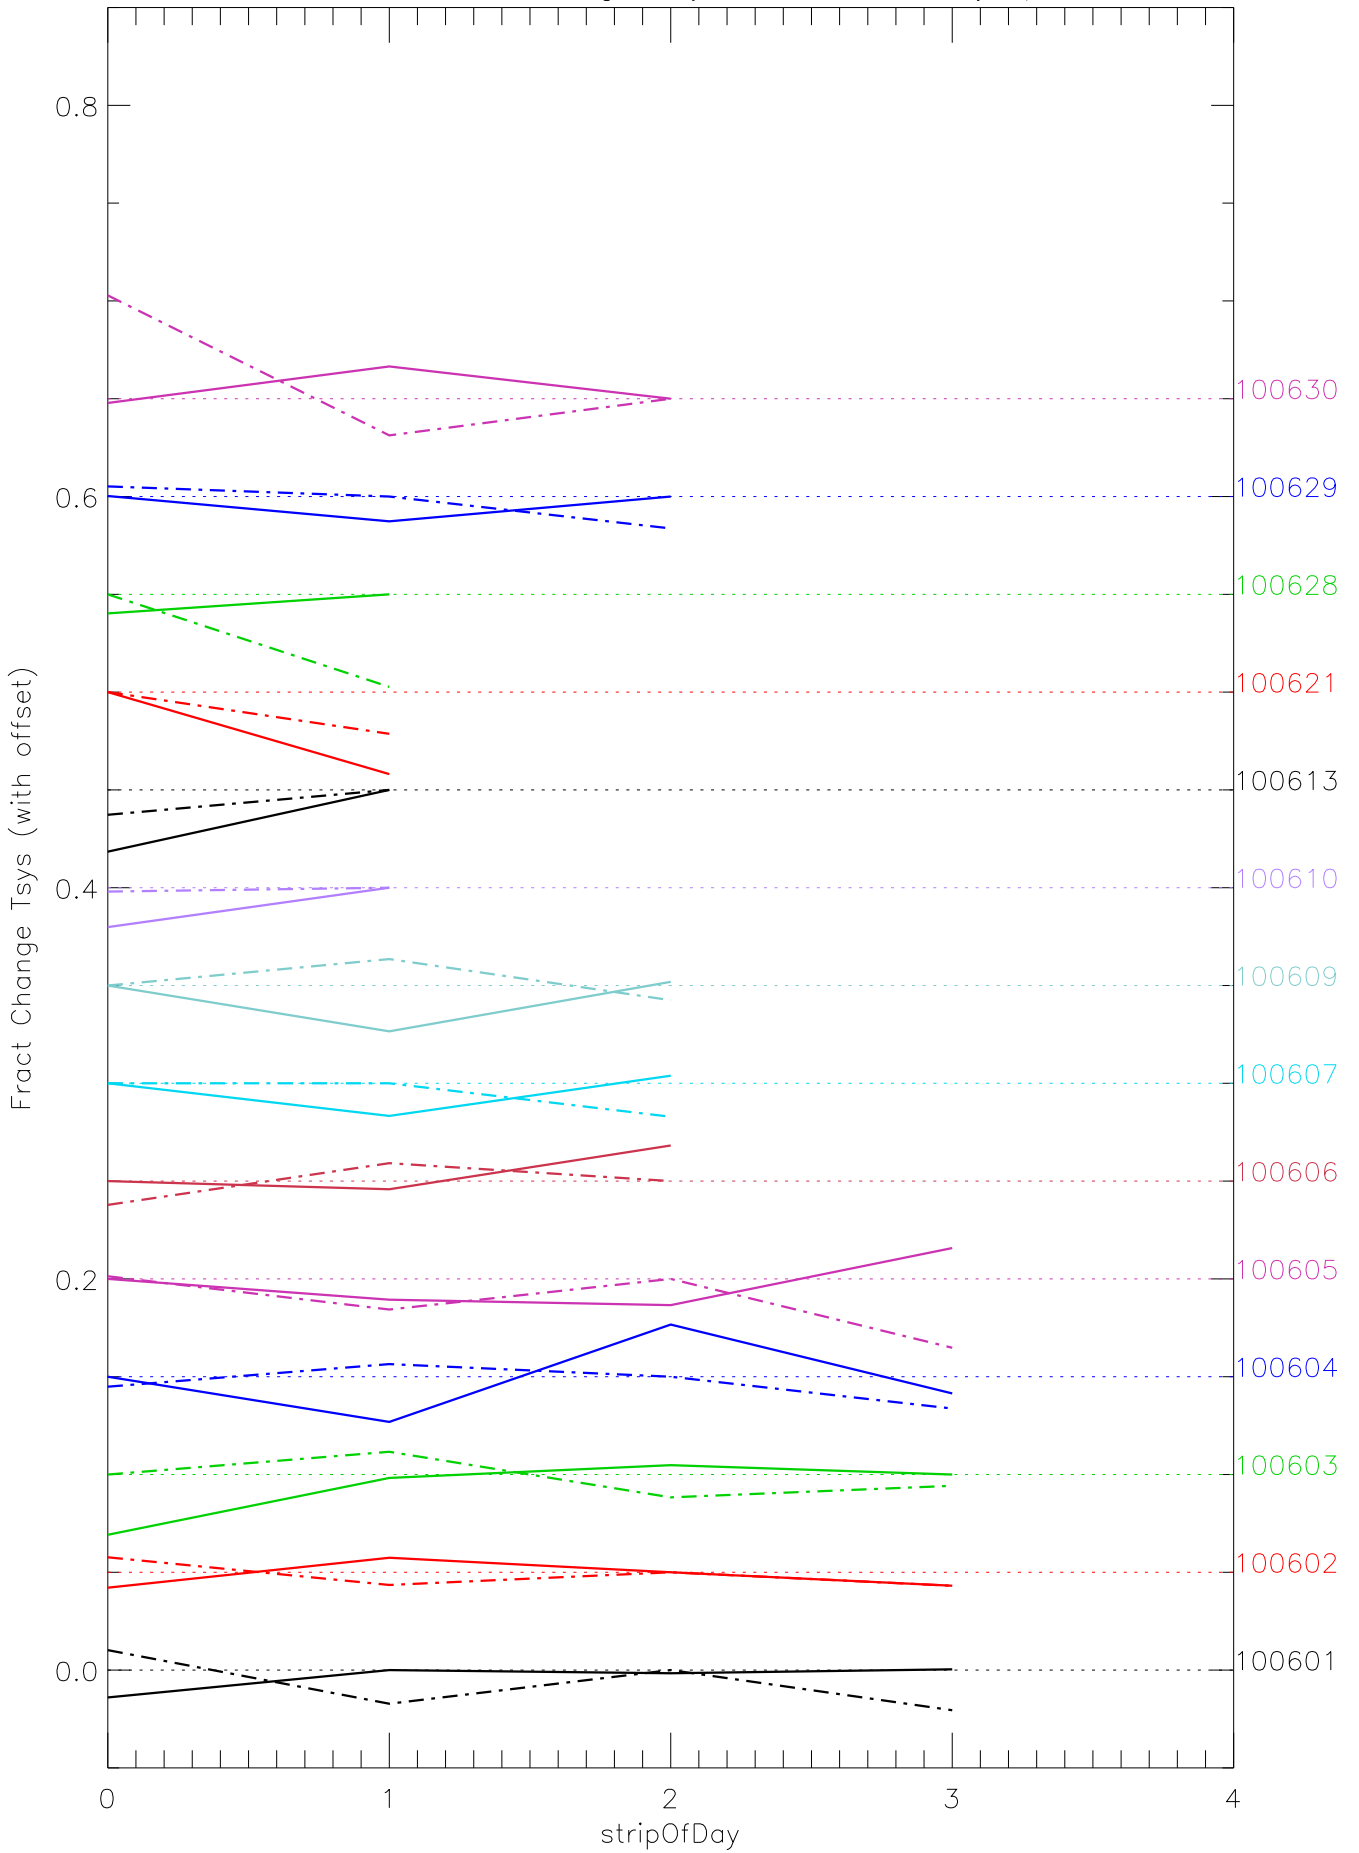

a2048 fractional change TsysK for each day. pixel:0

a2048 fractional change TsysK for each day. pixel:1

a2048 fractional change TsysK for each day. pixel:2

a2048 fractional change TsysK for each day. pixel:3

a2048 fractional change TsysK for each day. pixel:4

a2048 fractional change TsysK for each day. pixel:5

a2048 fractional change TsysK for each day. pixel:6