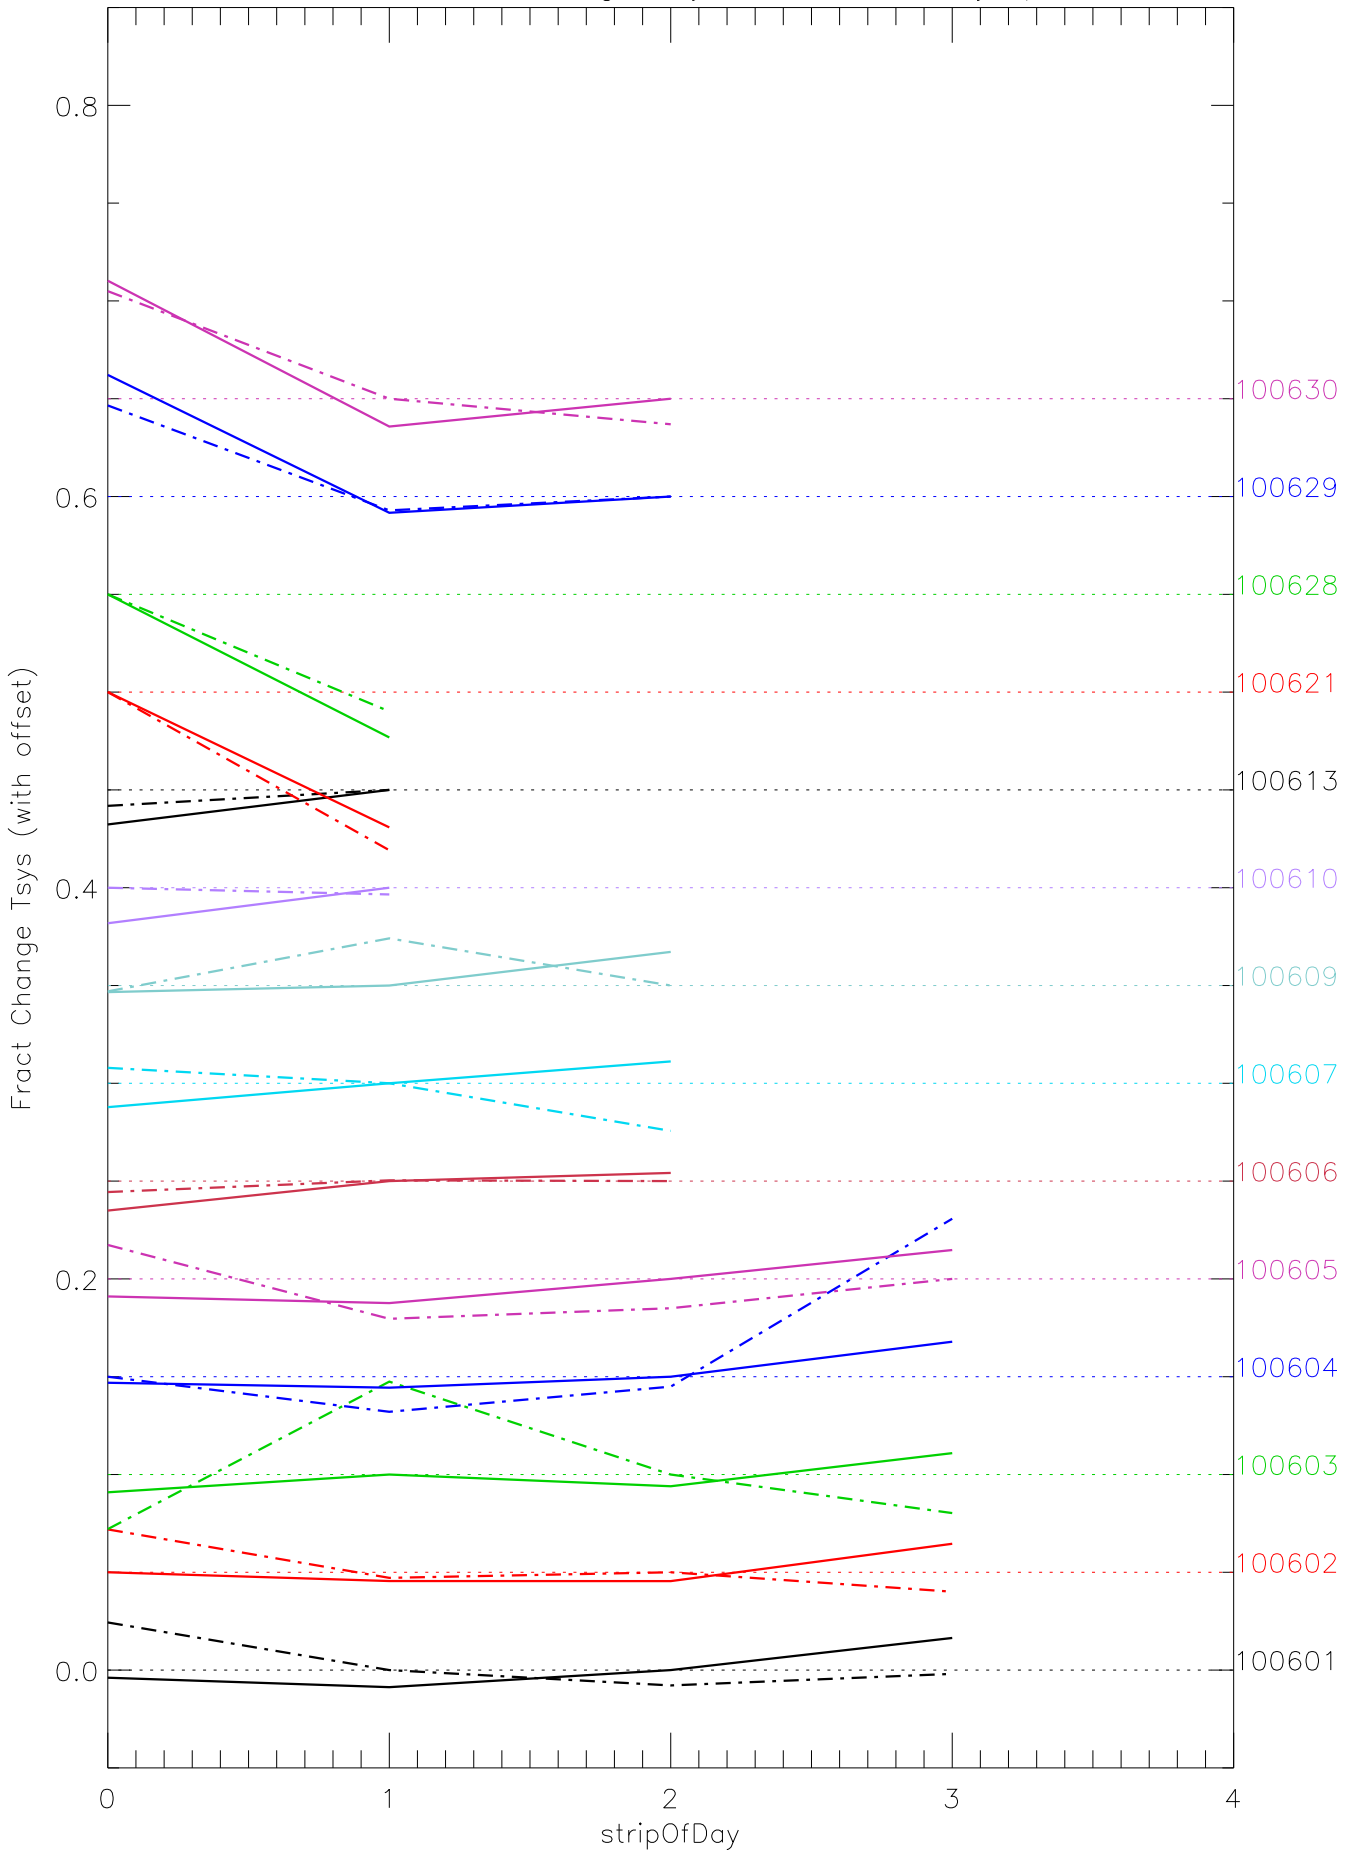

a2048 fractional change TsysK for each day. pixel:0

a2048 fractional change TsysK for each day. pixel:1

a2048 fractional change TsysK for each day. pixel:2

a2048 fractional change TsysK for each day. pixel:3

a2048 fractional change TsysK for each day. pixel:4

a2048 fractional change TsysK for each day. pixel:5

a2048 fractional change TsysK for each day. pixel:6