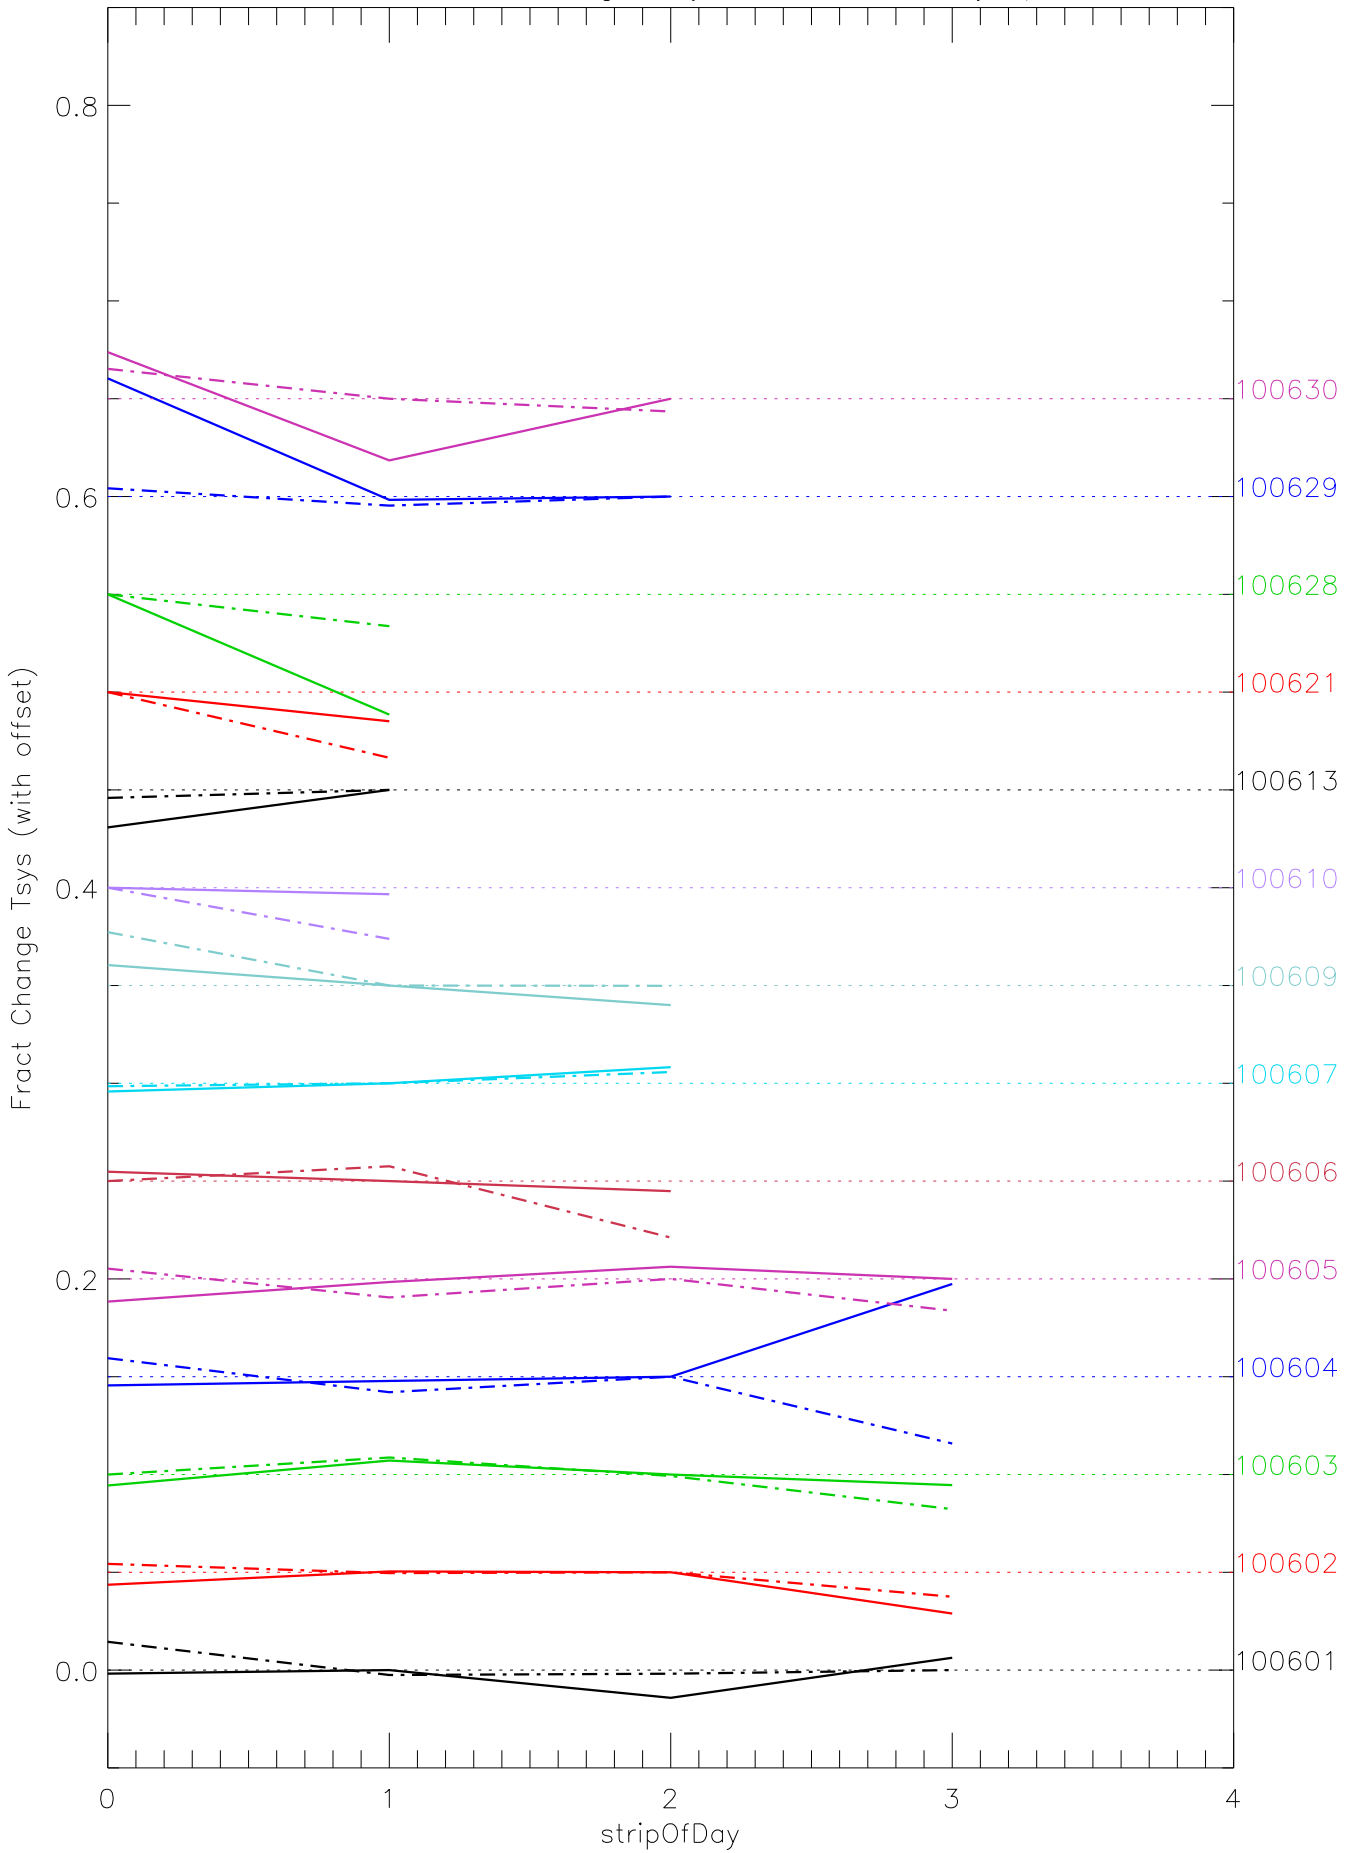

a2048 fractional change TsysK for each day. pixel:0

a2048 fractional change TsysK for each day. pixel:1

a2048 fractional change TsysK for each day. pixel:2

a2048 fractional change TsysK for each day. pixel:3

a2048 fractional change TsysK for each day. pixel:4

a2048 fractional change TsysK for each day. pixel:5

a2048 fractional change TsysK for each day. pixel:6