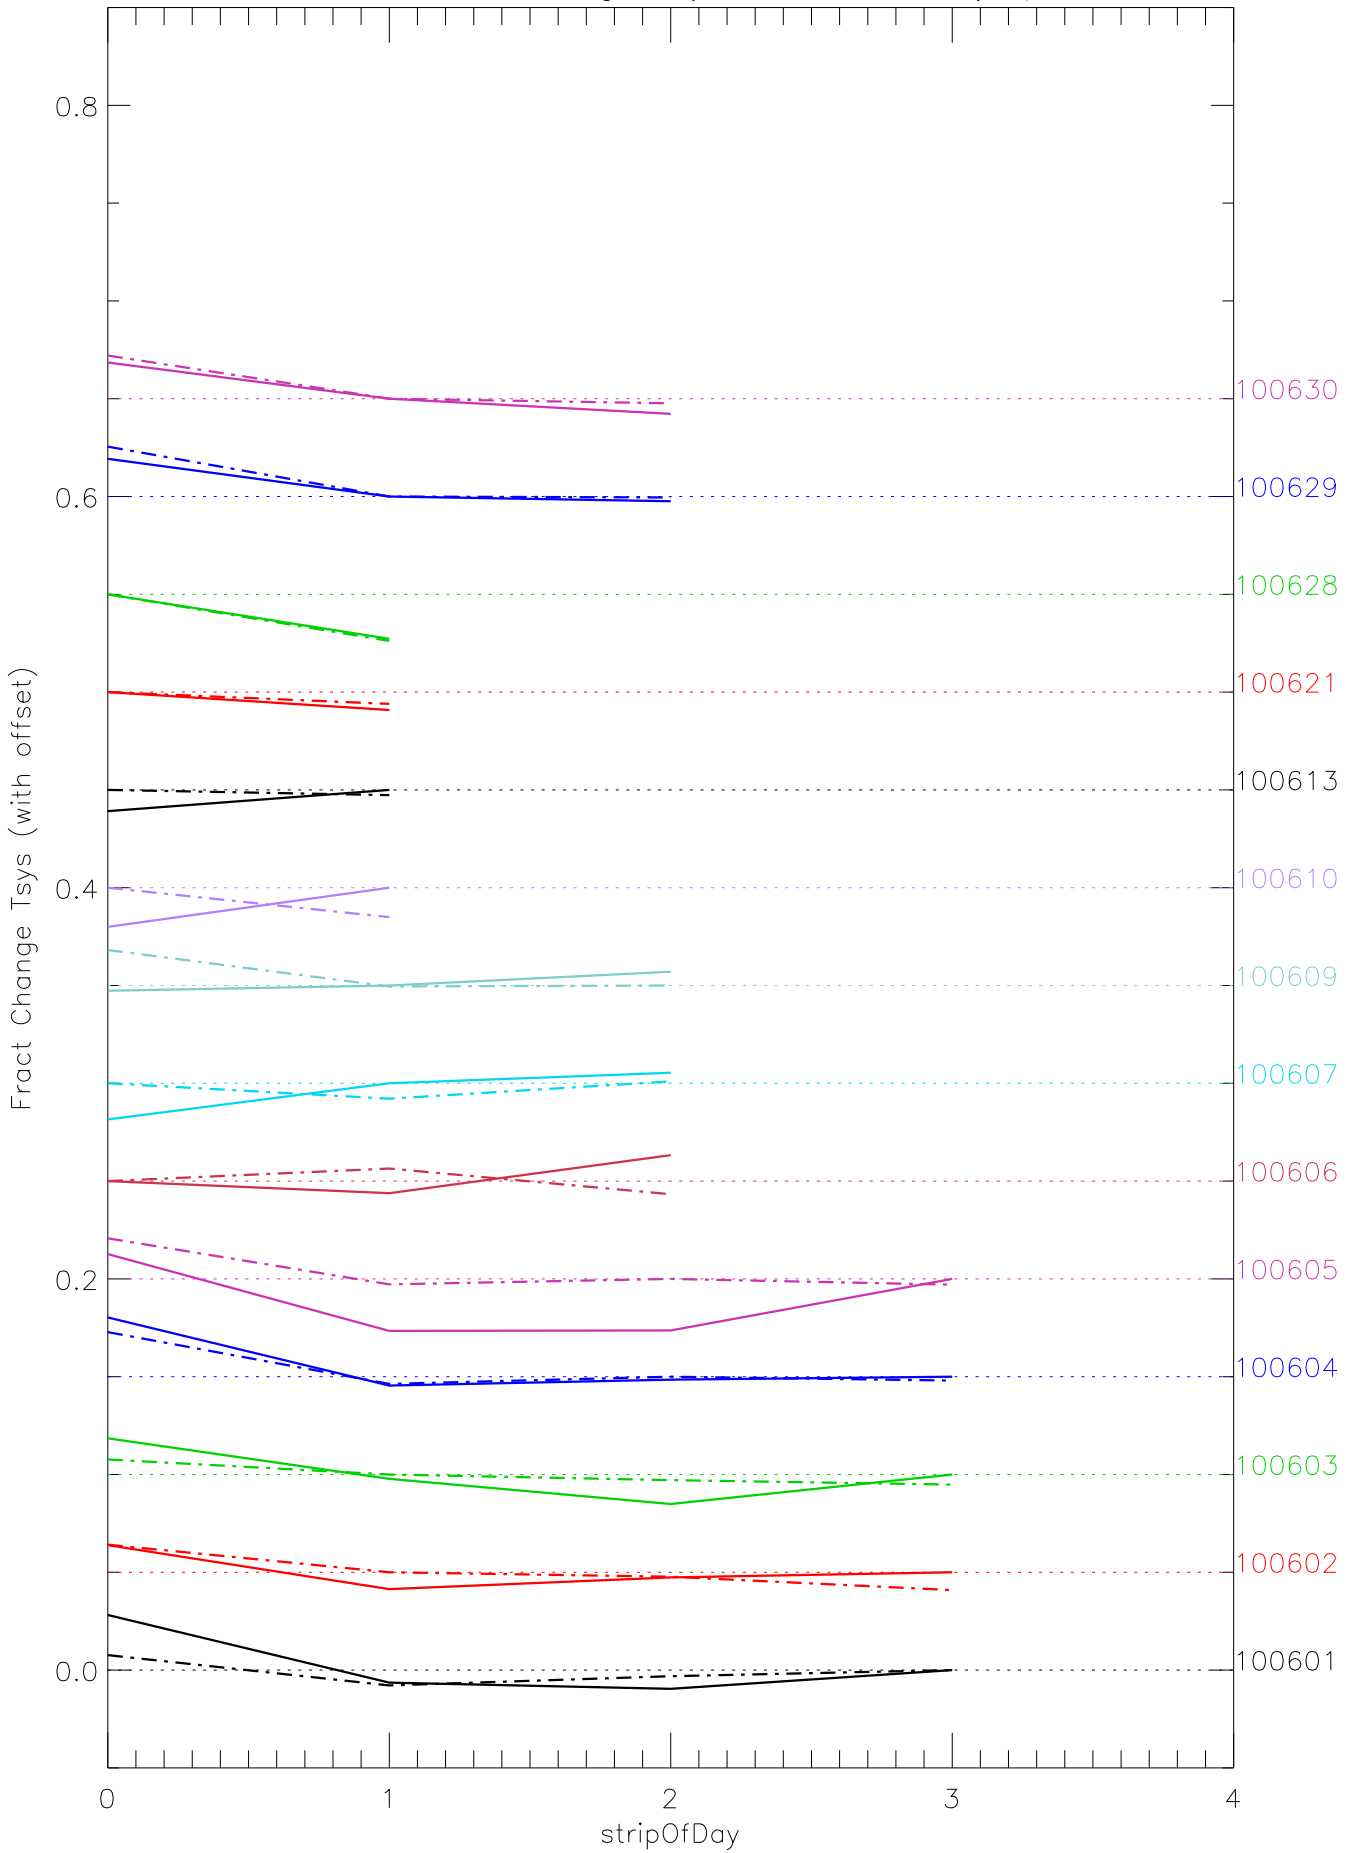

a2048 fractional change TsysK for each day. pixel:0

a2048 fractional change TsysK for each day. pixel:1

a2048 fractional change TsysK for each day. pixel:2

a2048 fractional change TsysK for each day. pixel:3

a2048 fractional change TsysK for each day. pixel:4

a2048 fractional change TsysK for each day. pixel:5

a2048 fractional change TsysK for each day. pixel:6