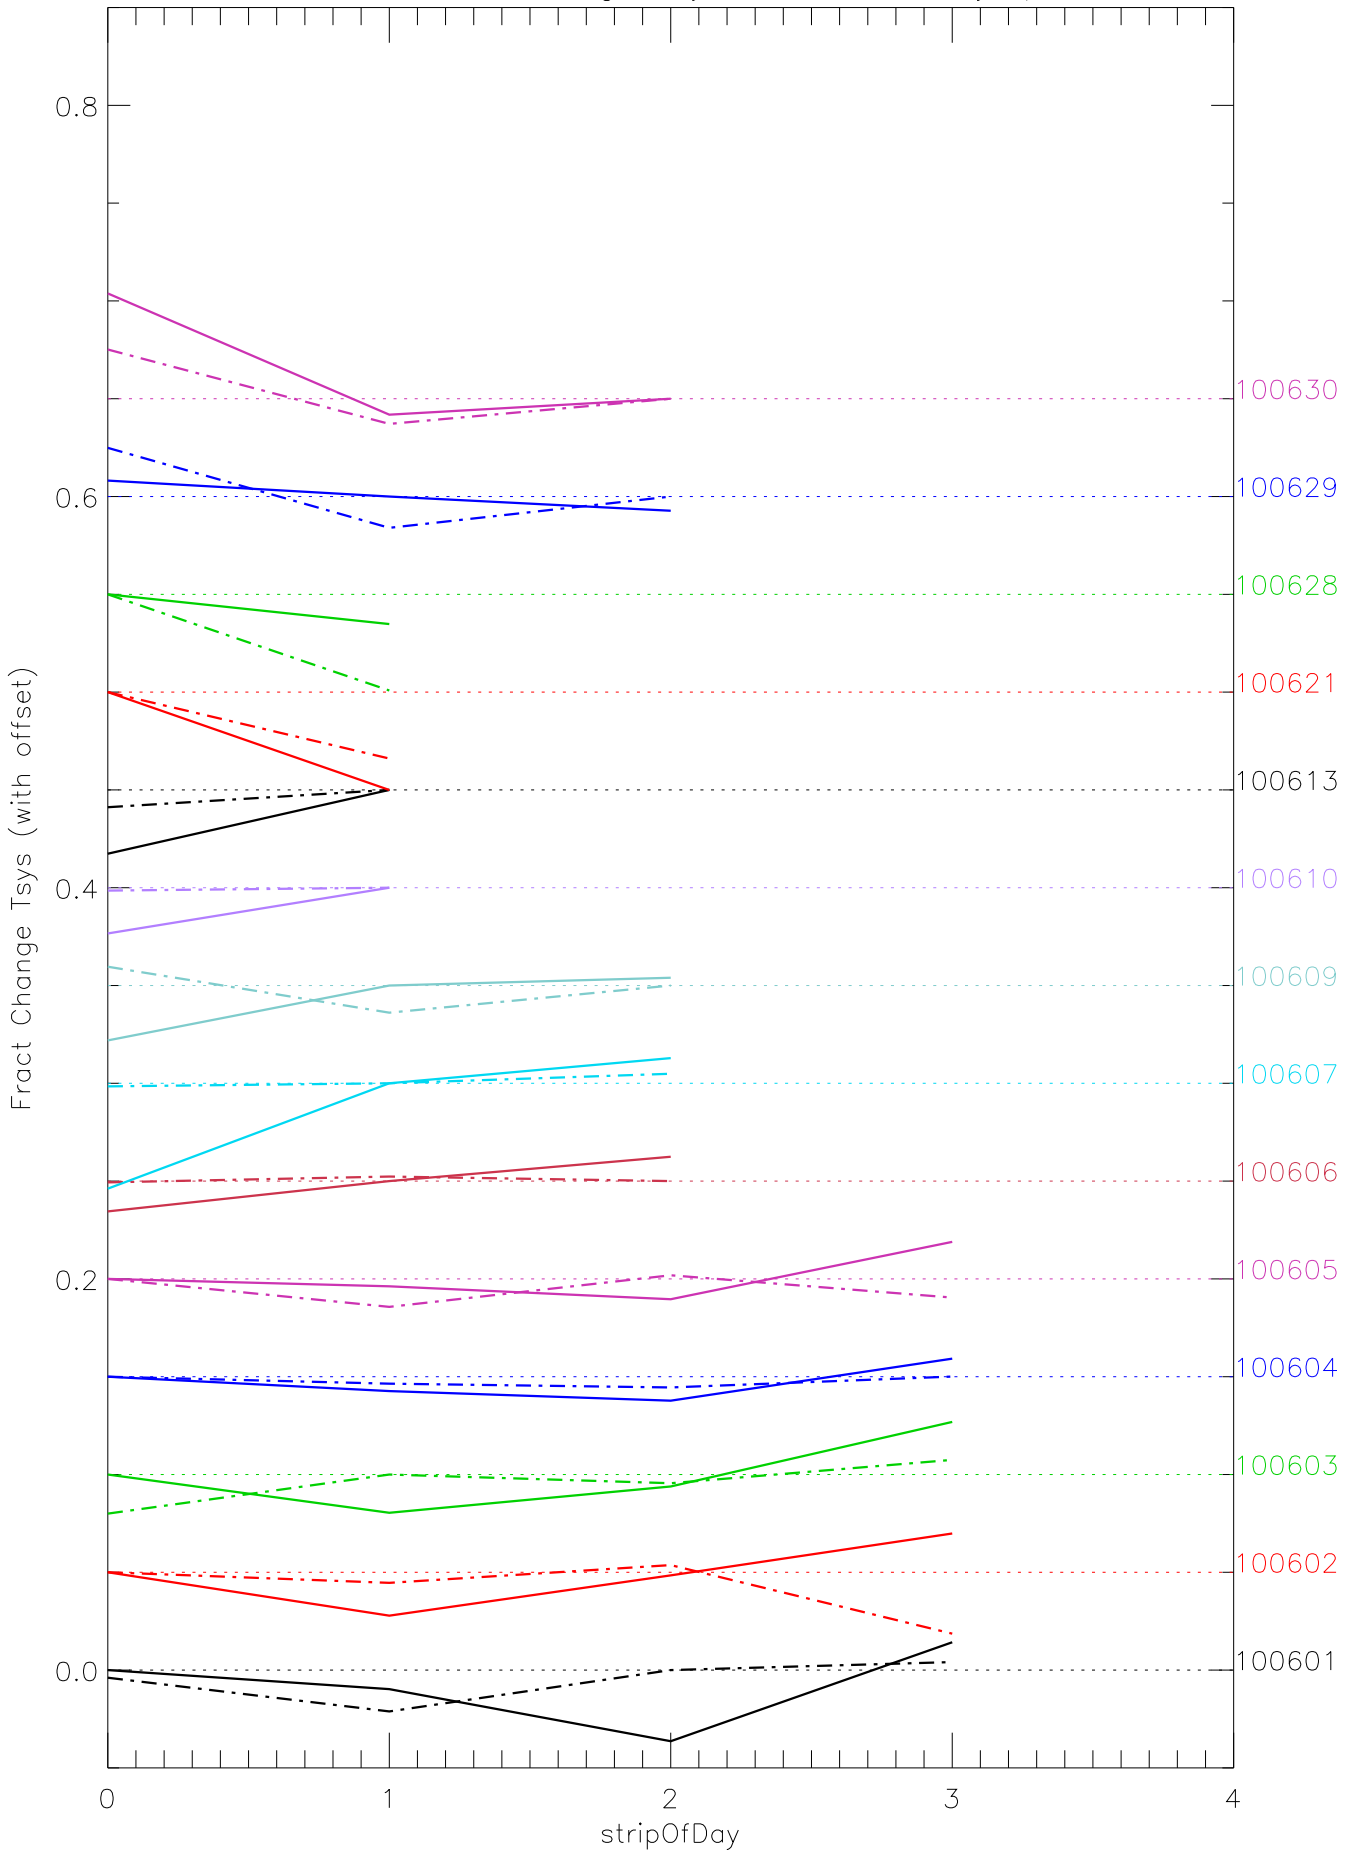

a2048 fractional change TsysK for each day. pixel:0

a2048 fractional change TsysK for each day. pixel:1

a2048 fractional change TsysK for each day. pixel:2

a2048 fractional change TsysK for each day. pixel:3

a2048 fractional change TsysK for each day. pixel:4

a2048 fractional change TsysK for each day. pixel:5

a2048 fractional change TsysK for each day. pixel:6