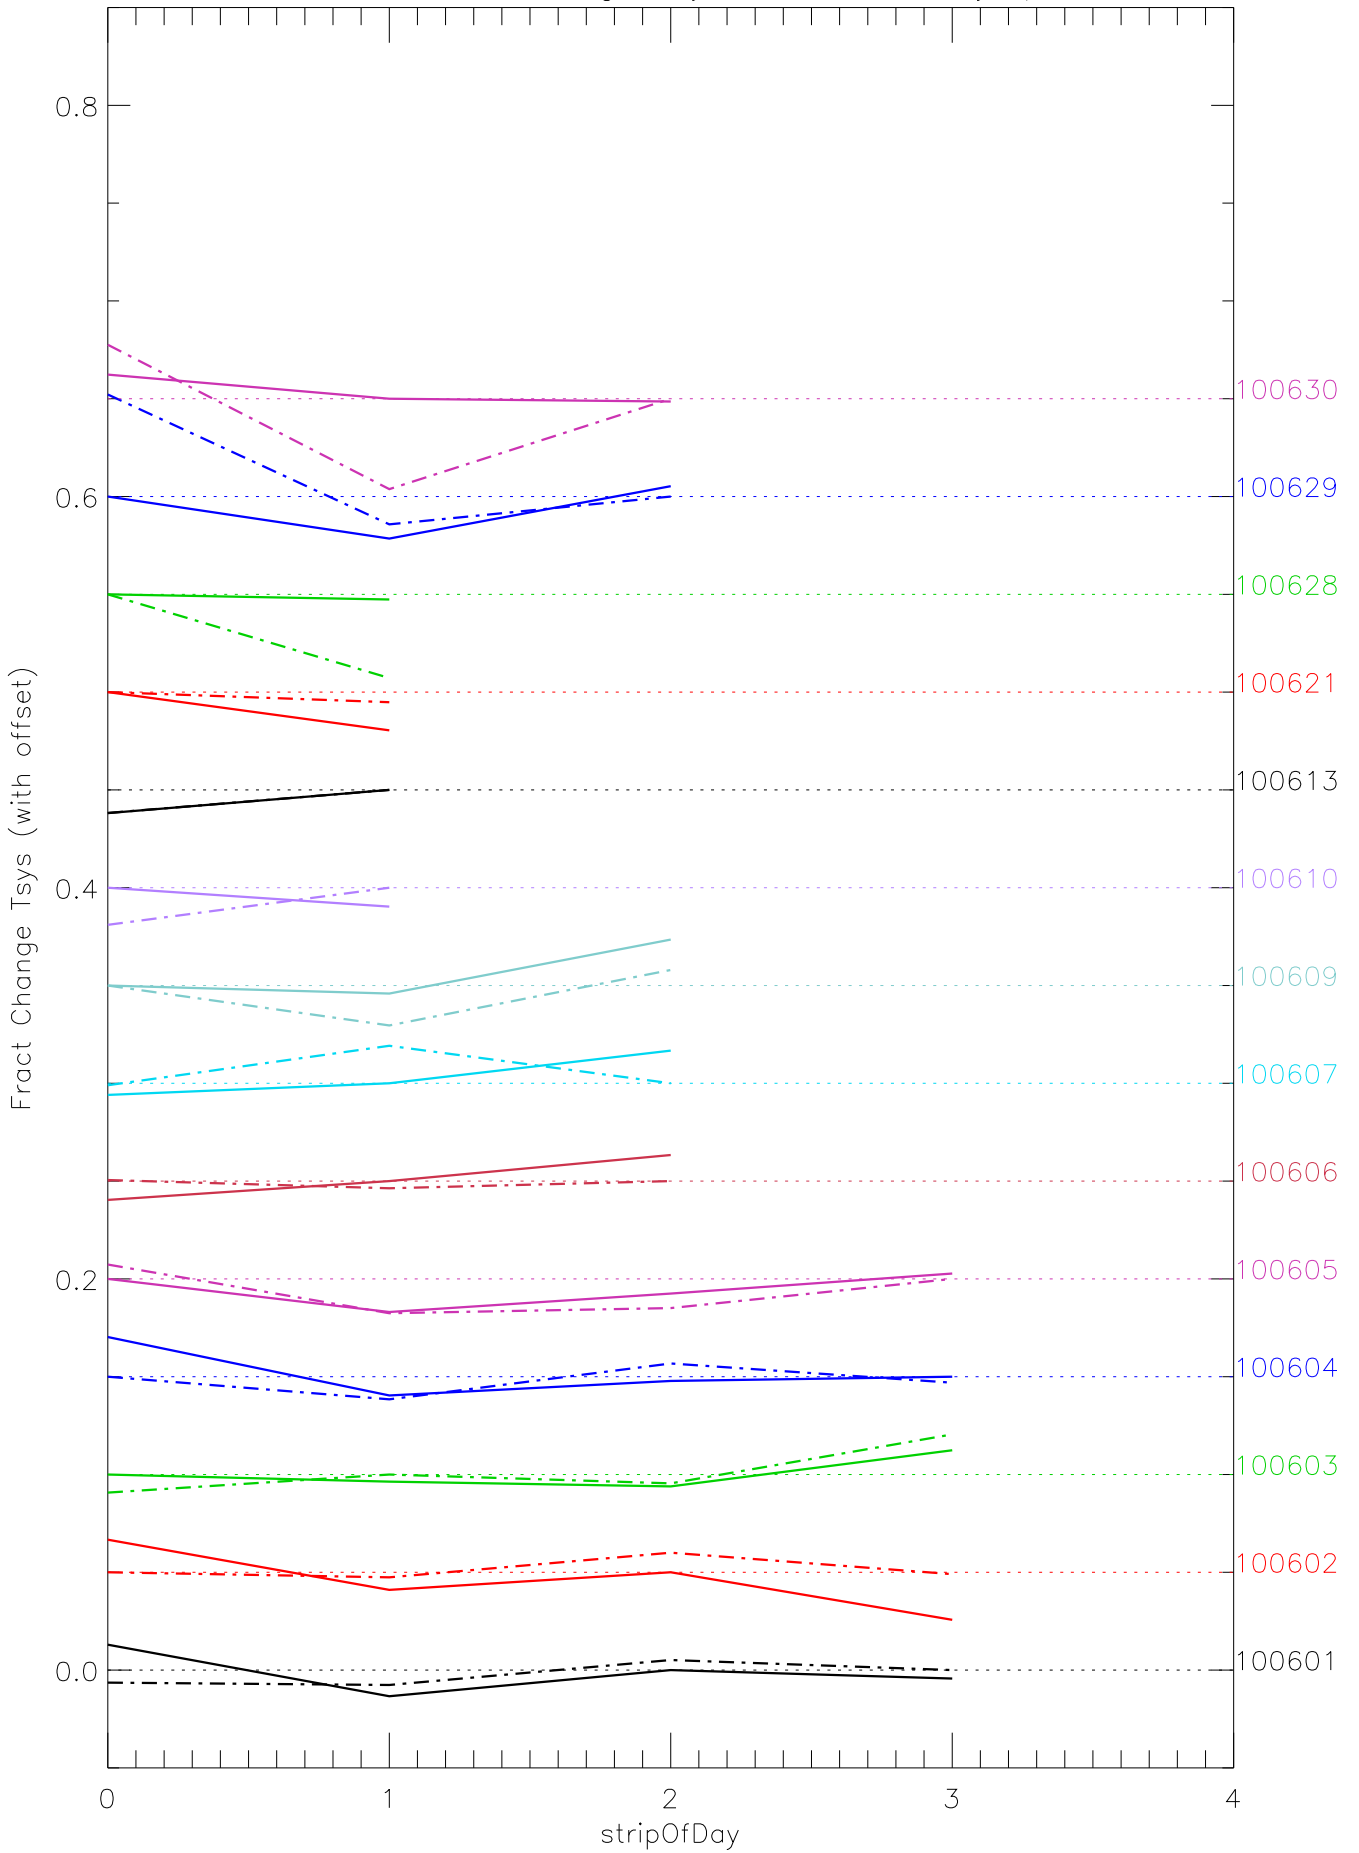

a2048 fractional change TsysK for each day. pixel:0

a2048 fractional change TsysK for each day. pixel:1

a2048 fractional change TsysK for each day. pixel:2

a2048 fractional change TsysK for each day. pixel:3

a2048 fractional change TsysK for each day. pixel:4

a2048 fractional change TsysK for each day. pixel:5

a2048 fractional change TsysK for each day. pixel:6