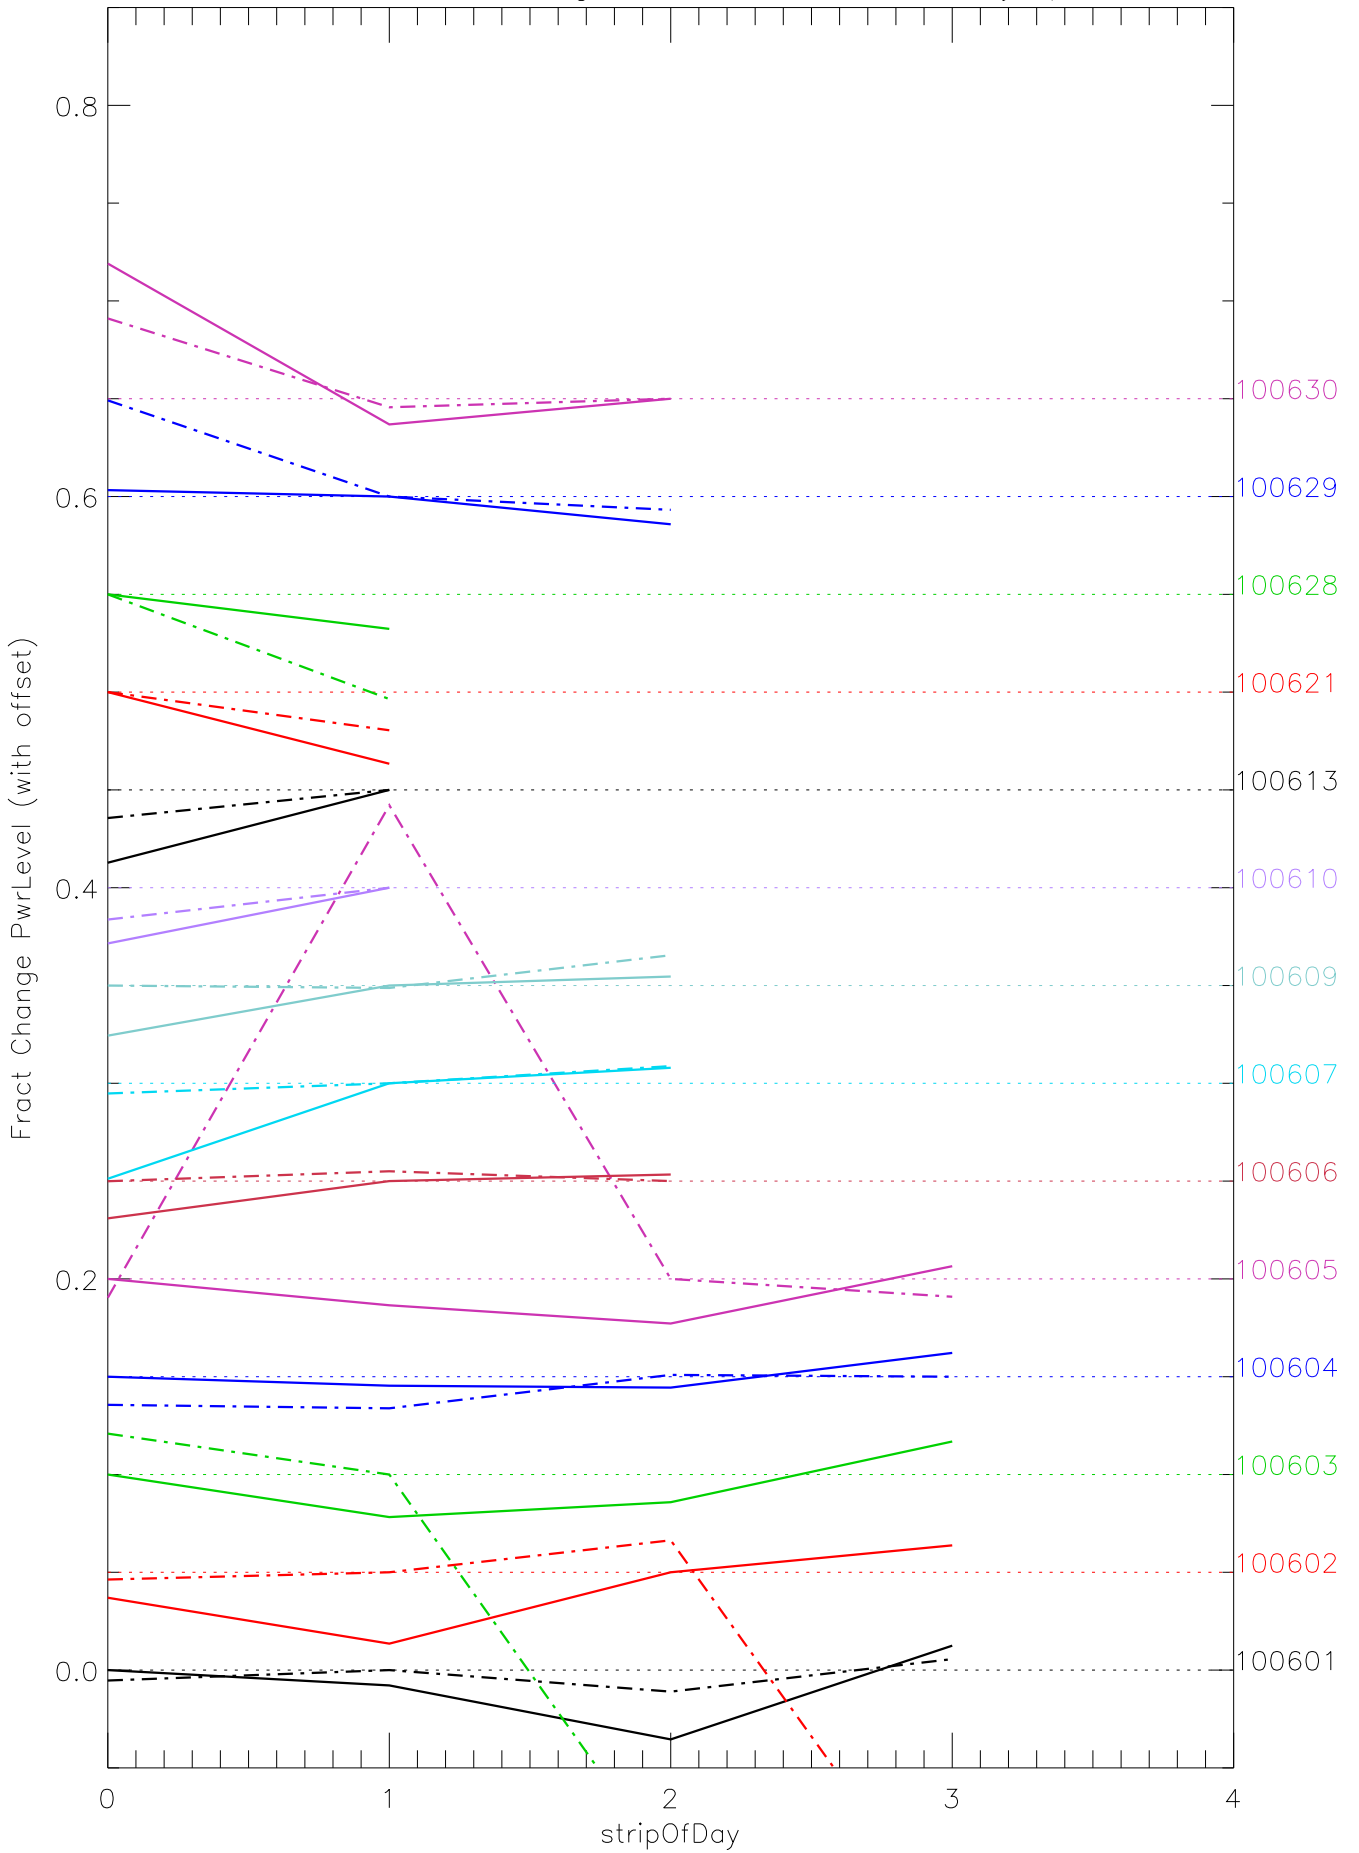

a2048 fractional change PwrLevel for each day. pixel:0

a2048 fractional change PwrLevel for each day. pixel:1

a2048 fractional change PwrLevel for each day. pixel:2

a2048 fractional change PwrLevel for each day. pixel:3

a2048 fractional change PwrLevel for each day. pixel:4

a2048 fractional change PwrLevel for each day. pixel:5

a2048 fractional change PwrLevel for each day. pixel:6