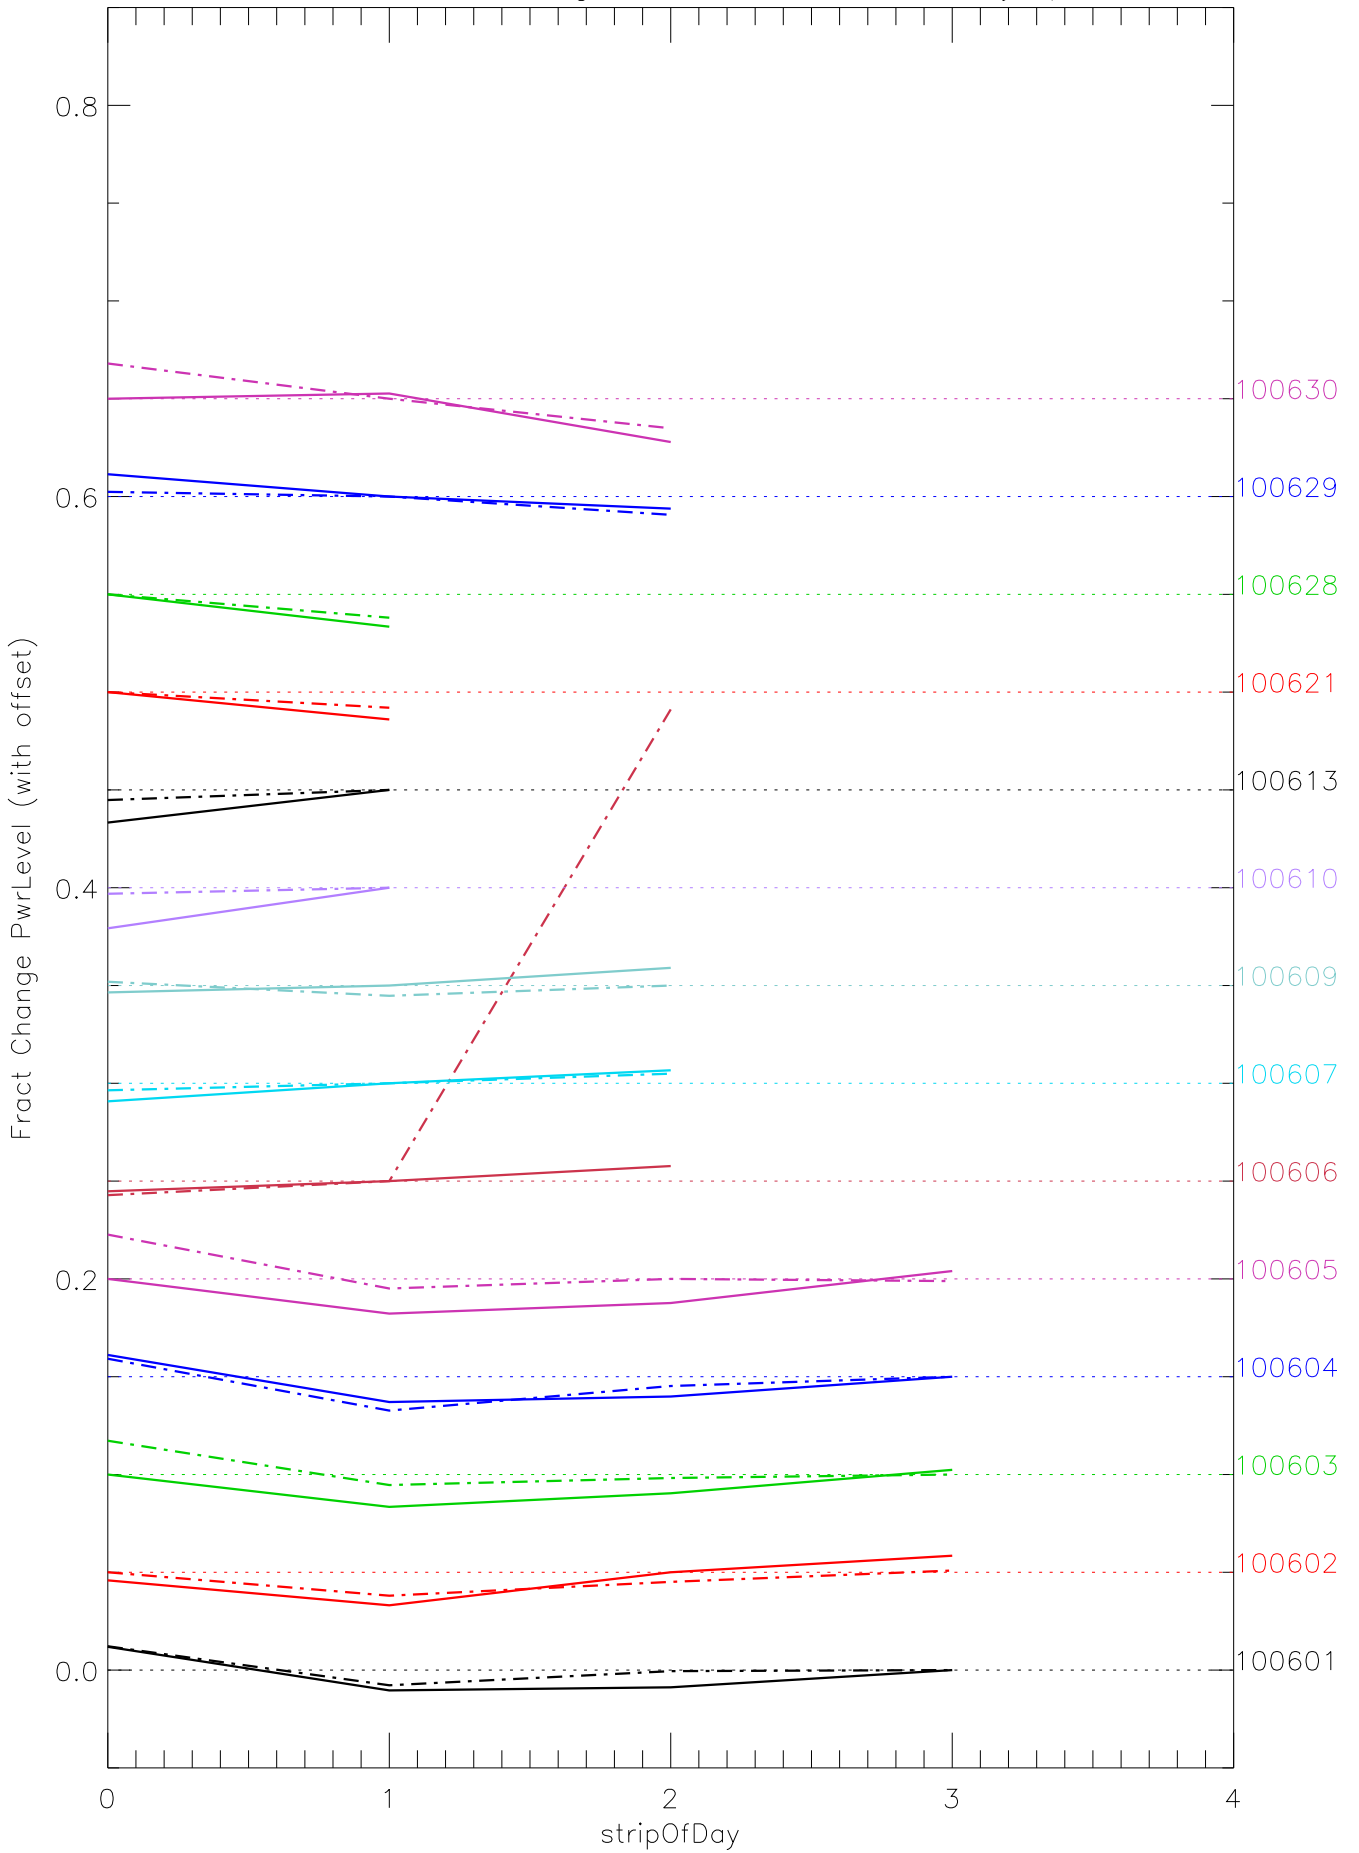

a2048 fractional change PwrLevel for each day. pixel:0

a2048 fractional change PwrLevel for each day. pixel:1

a2048 fractional change PwrLevel for each day. pixel:2

a2048 fractional change PwrLevel for each day. pixel:3

a2048 fractional change PwrLevel for each day. pixel:4

a2048 fractional change PwrLevel for each day. pixel:5

a2048 fractional change PwrLevel for each day. pixel:6