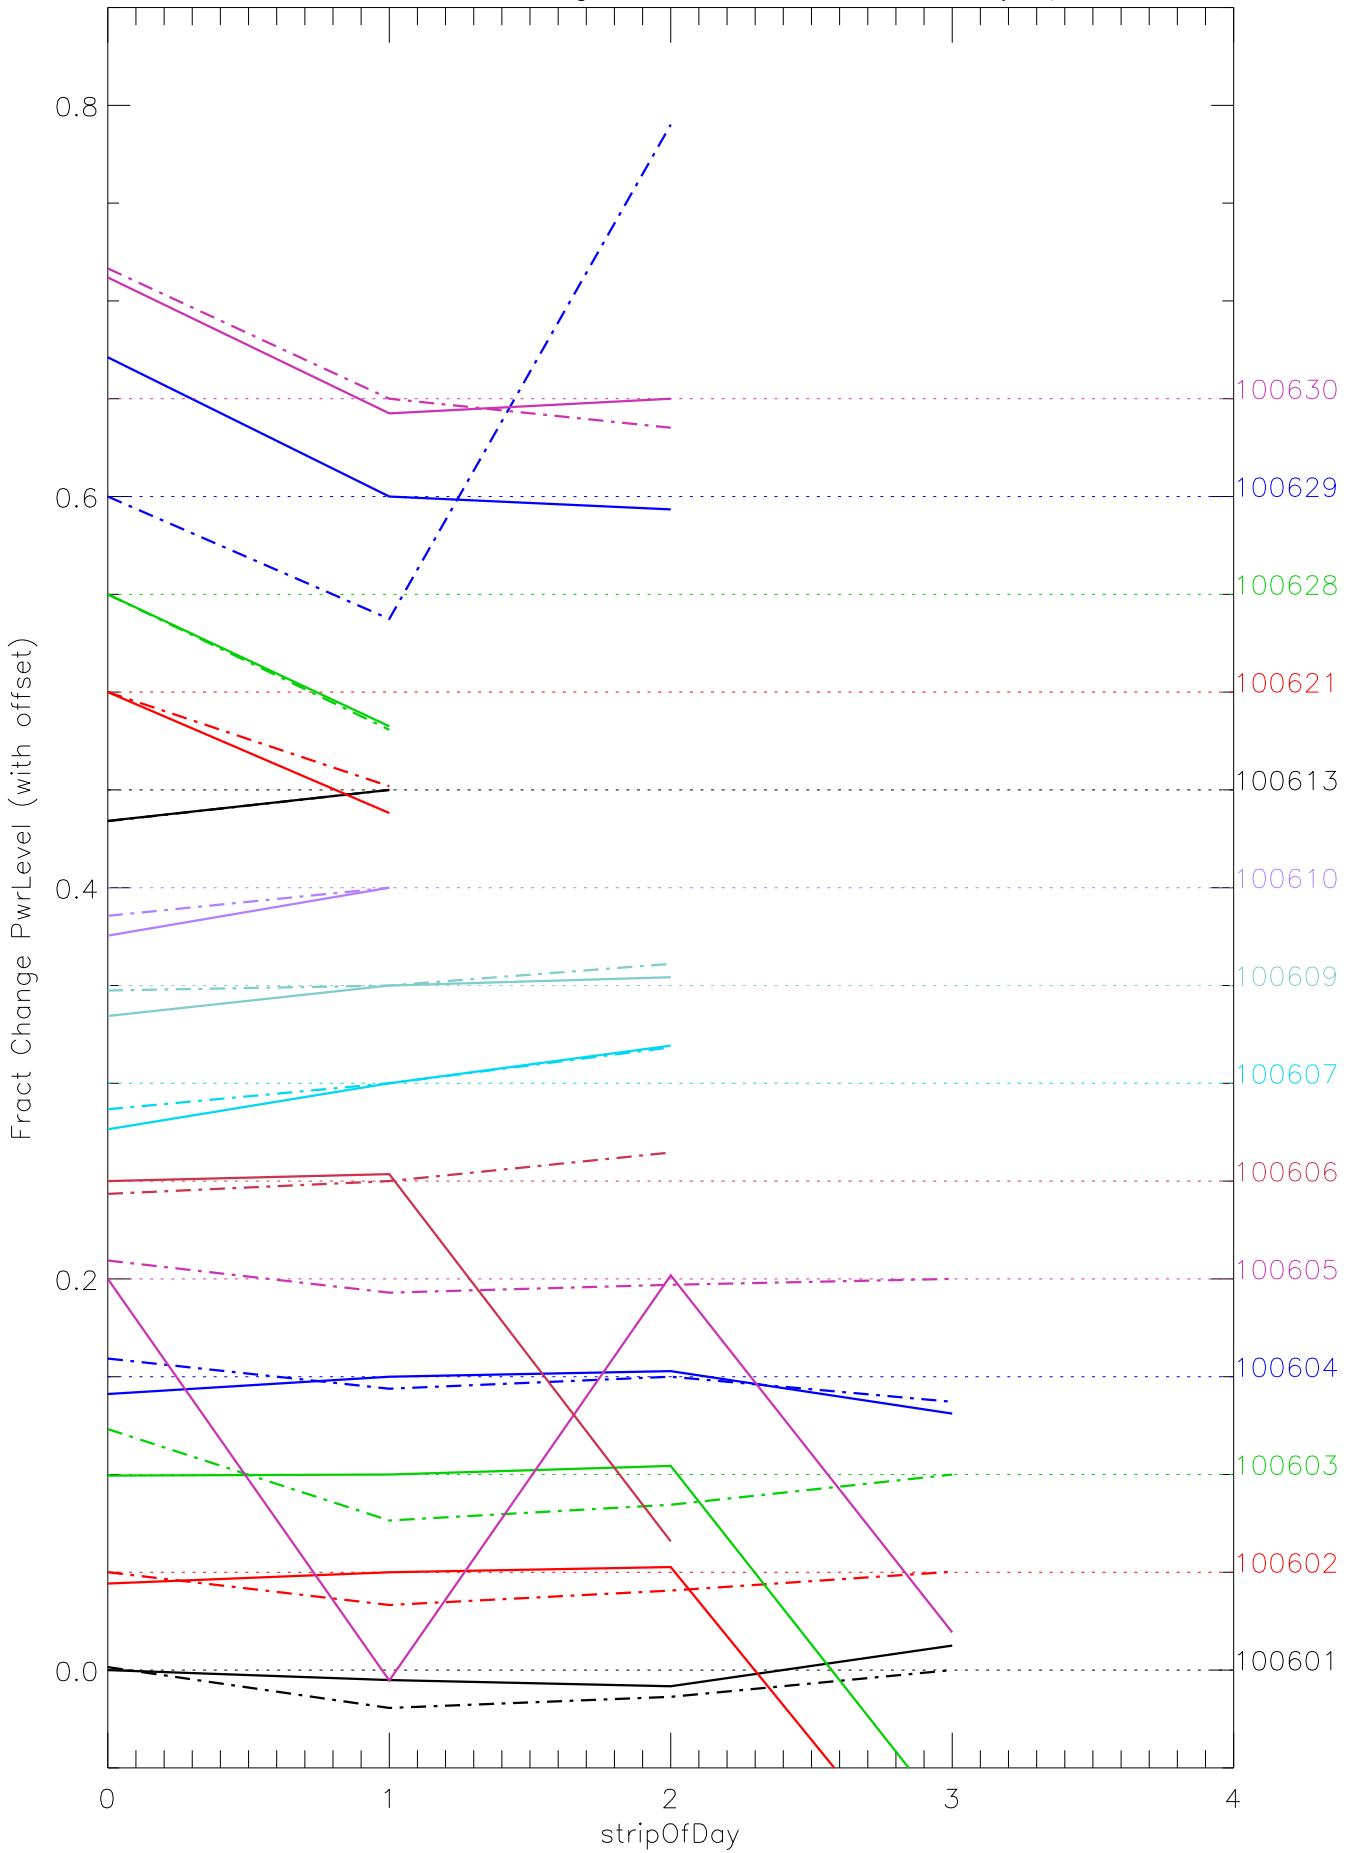

a2048 fractional change PwrLevel for each day. pixel:0

a2048 fractional change PwrLevel for each day. pixel:1

a2048 fractional change PwrLevel for each day. pixel:2

a2048 fractional change PwrLevel for each day. pixel:3

a2048 fractional change PwrLevel for each day. pixel:4

a2048 fractional change PwrLevel for each day. pixel:5

a2048 fractional change PwrLevel for each day. pixel:6