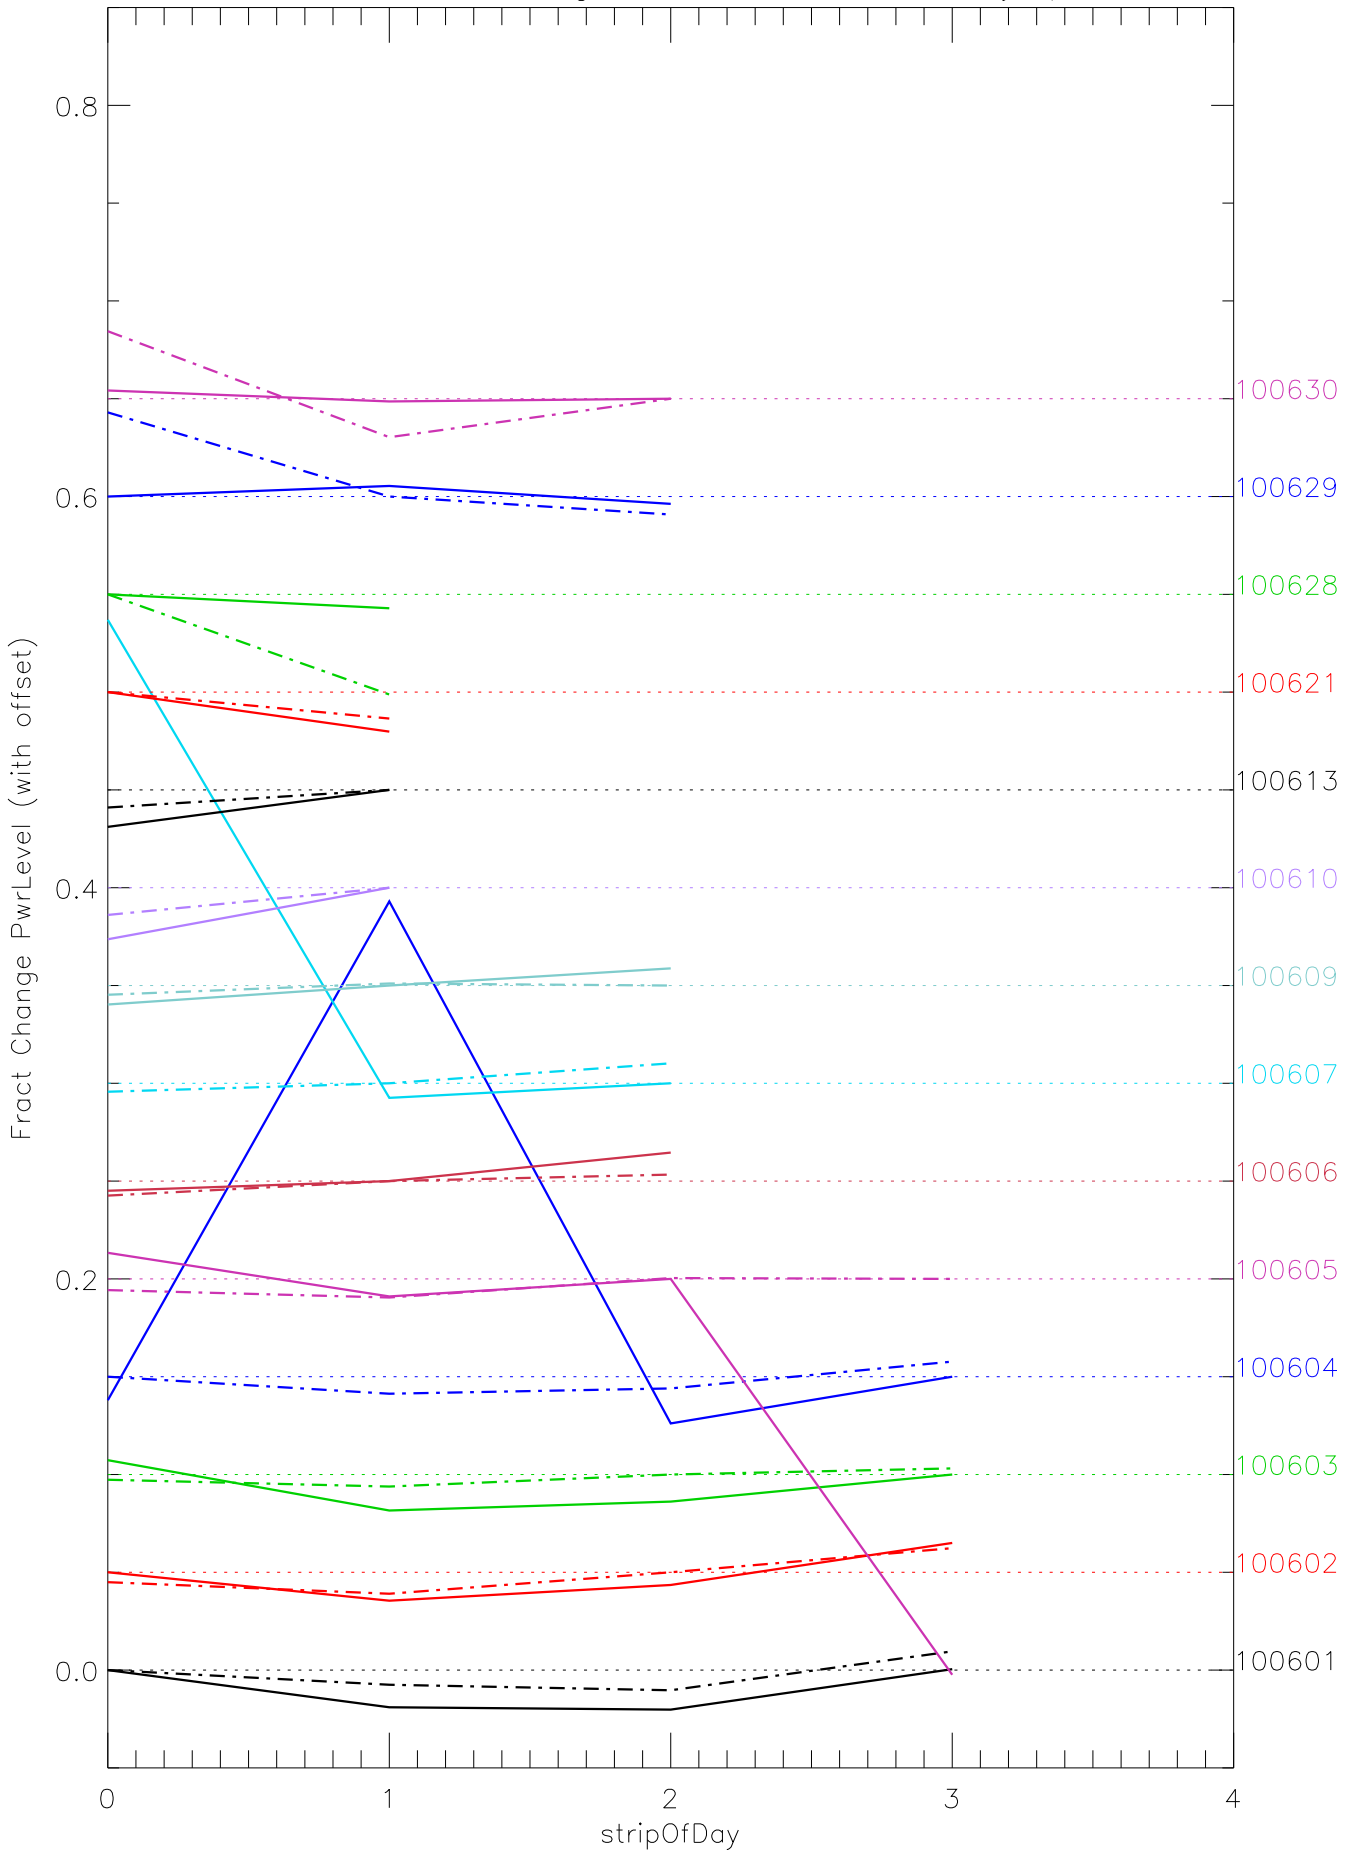

a2048 fractional change PwrLevel for each day. pixel:0

a2048 fractional change PwrLevel for each day. pixel:1

a2048 fractional change PwrLevel for each day. pixel:2

a2048 fractional change PwrLevel for each day. pixel:3

a2048 fractional change PwrLevel for each day. pixel:4

a2048 fractional change PwrLevel for each day. pixel:5

a2048 fractional change PwrLevel for each day. pixel:6