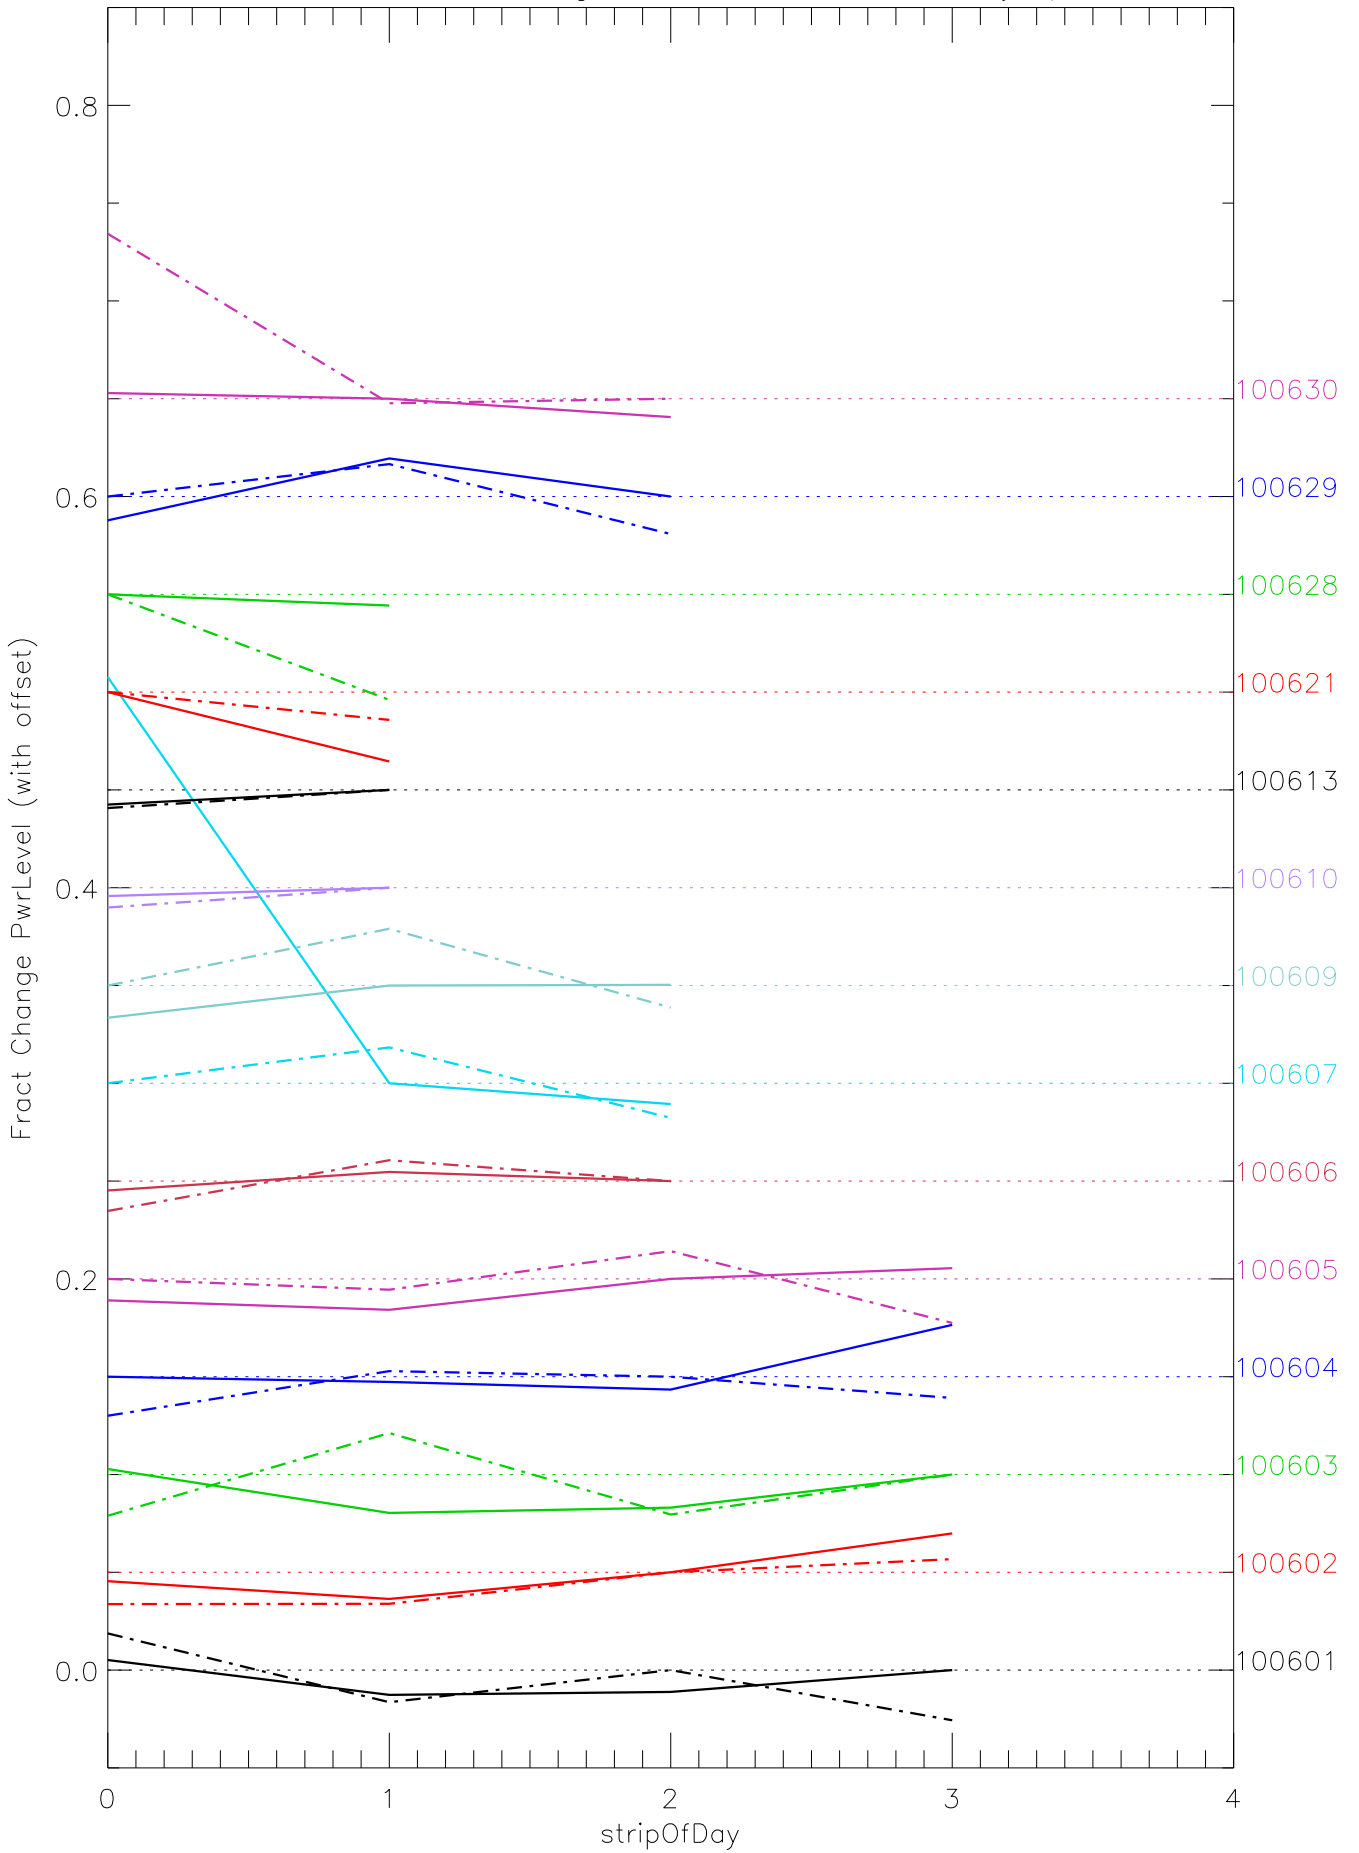

a2048 fractional change PwrLevel for each day. pixel:0

a2048 fractional change PwrLevel for each day. pixel:1

a2048 fractional change PwrLevel for each day. pixel:2

a2048 fractional change PwrLevel for each day. pixel:3

a2048 fractional change PwrLevel for each day. pixel:4

a2048 fractional change PwrLevel for each day. pixel:5

a2048 fractional change PwrLevel for each day. pixel:6