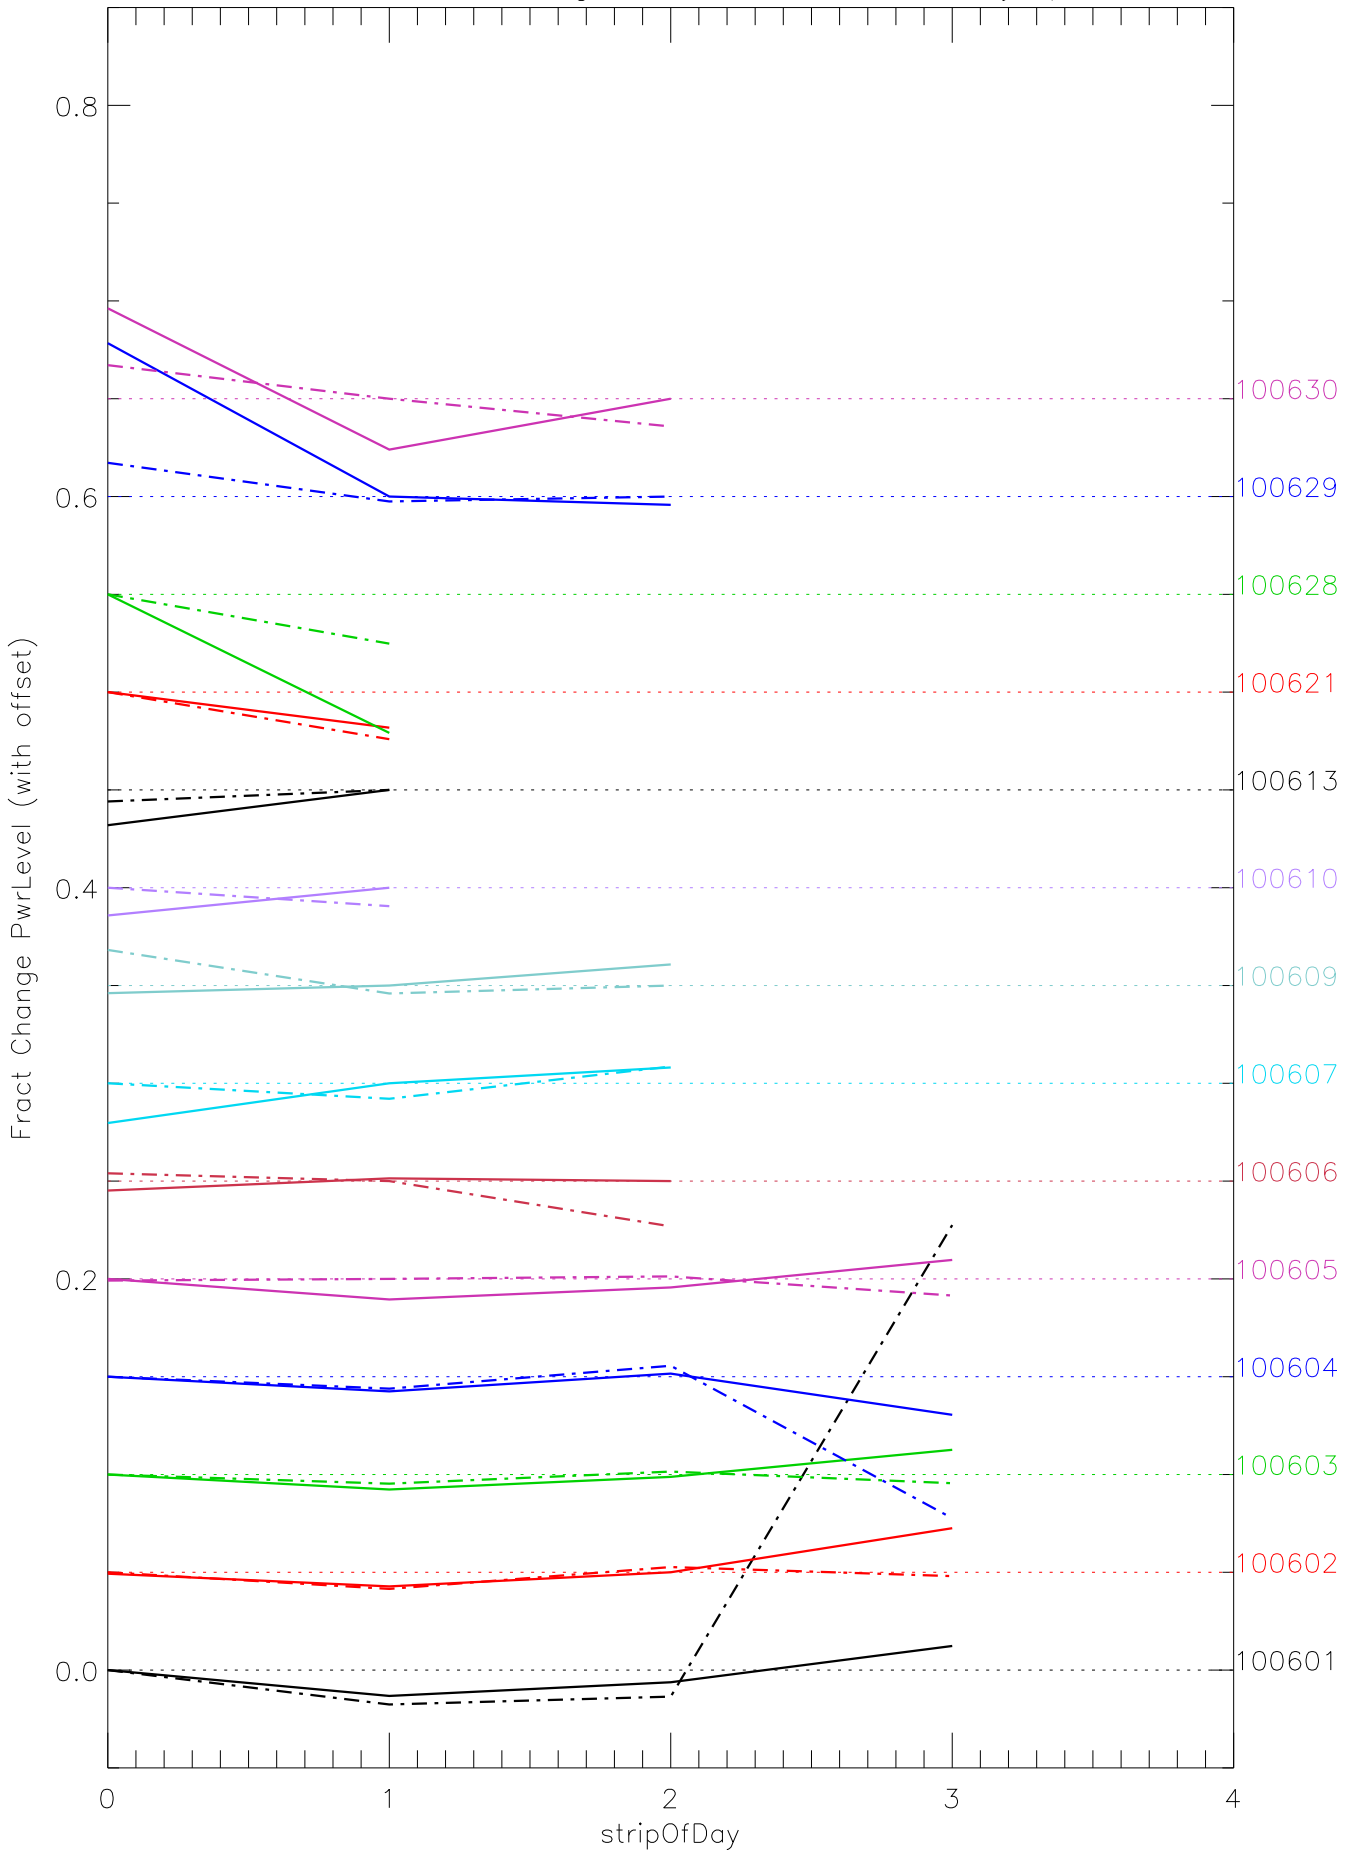

a2048 fractional change PwrLevel for each day. pixel:0

a2048 fractional change PwrLevel for each day. pixel:1

a2048 fractional change PwrLevel for each day. pixel:2

a2048 fractional change PwrLevel for each day. pixel:3

a2048 fractional change PwrLevel for each day. pixel:4

a2048 fractional change PwrLevel for each day. pixel:5

a2048 fractional change PwrLevel for each day. pixel:6