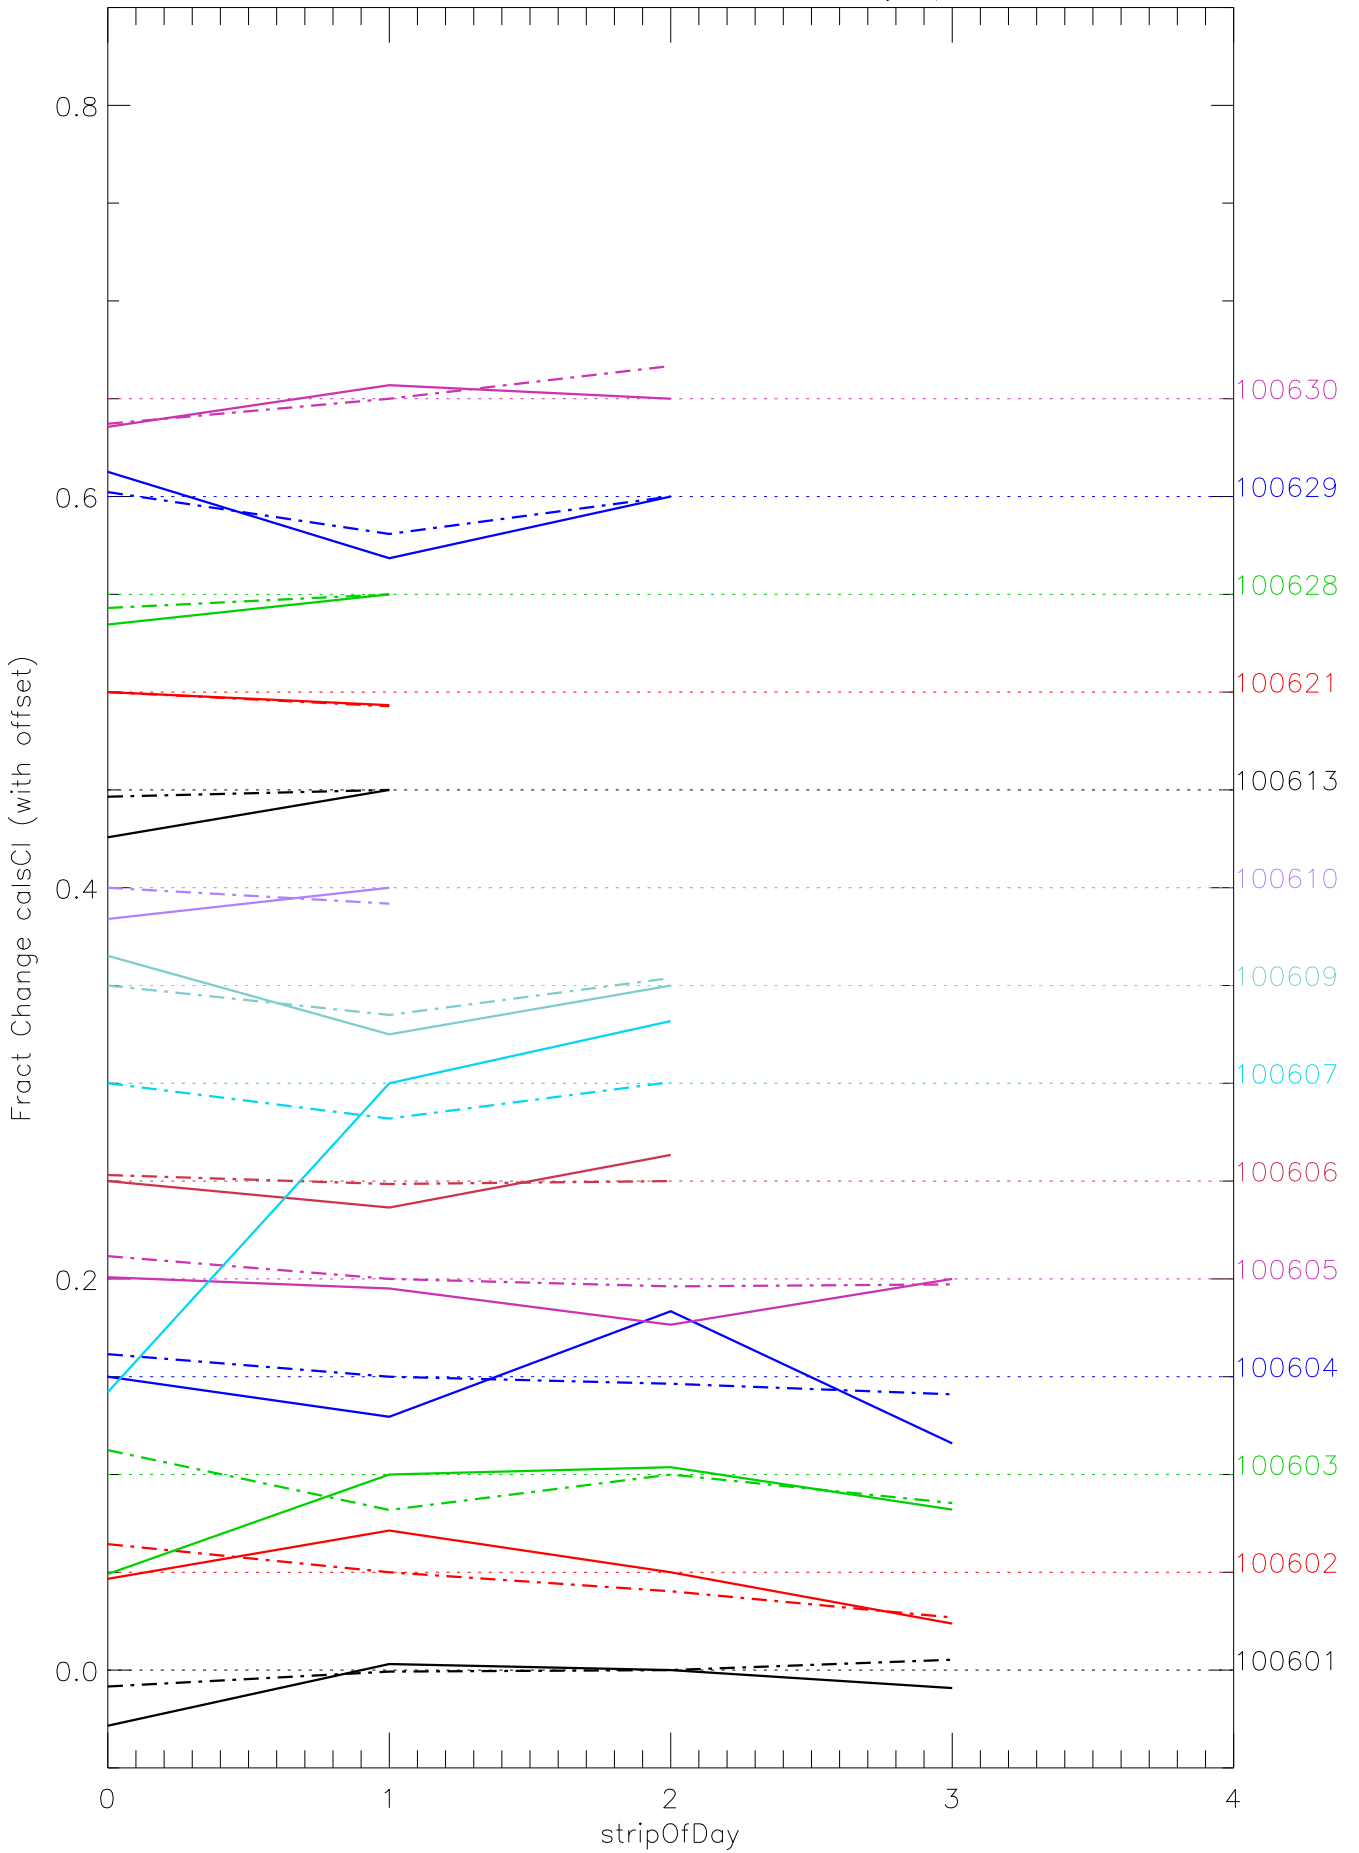

a2048 calsci factors for each day. pixel:0

a2048 calsci factors for each day. pixel:1

a2048 calsci factors for each day. pixel:2

a2048 calsci factors for each day. pixel:3

a2048 calsci factors for each day. pixel:4

a2048 calsci factors for each day. pixel:5