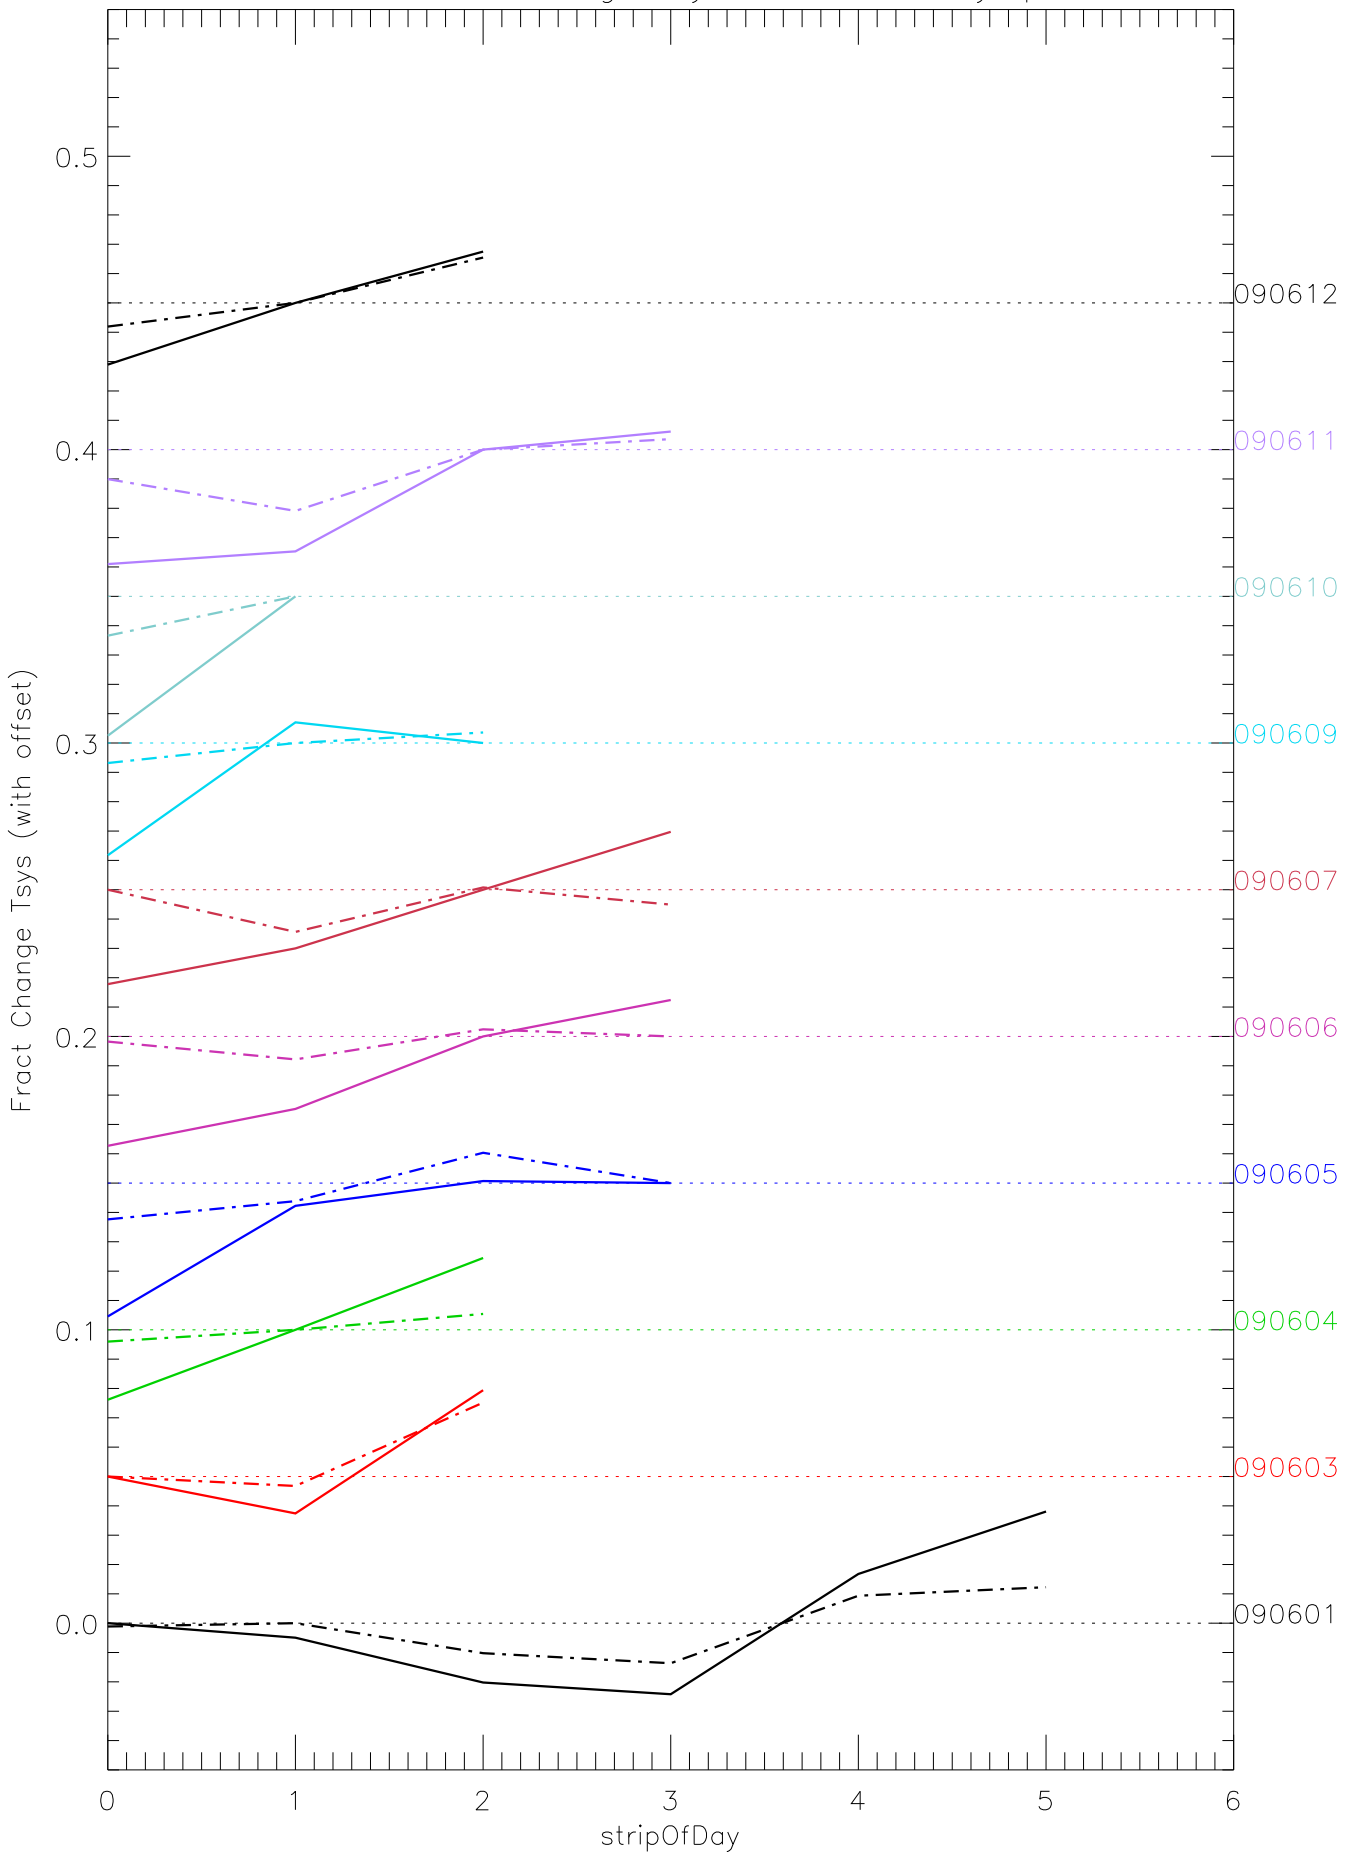

a2048 fractional change TsysK for each day. pixel:0

a2048 fractional change TsysK for each day. pixel:1

a2048 fractional change TsysK for each day. pixel:2

a2048 fractional change TsysK for each day. pixel:3

a2048 fractional change TsysK for each day. pixel:4

a2048 fractional change TsysK for each day. pixel:5

a2048 fractional change TsysK for each day. pixel:6