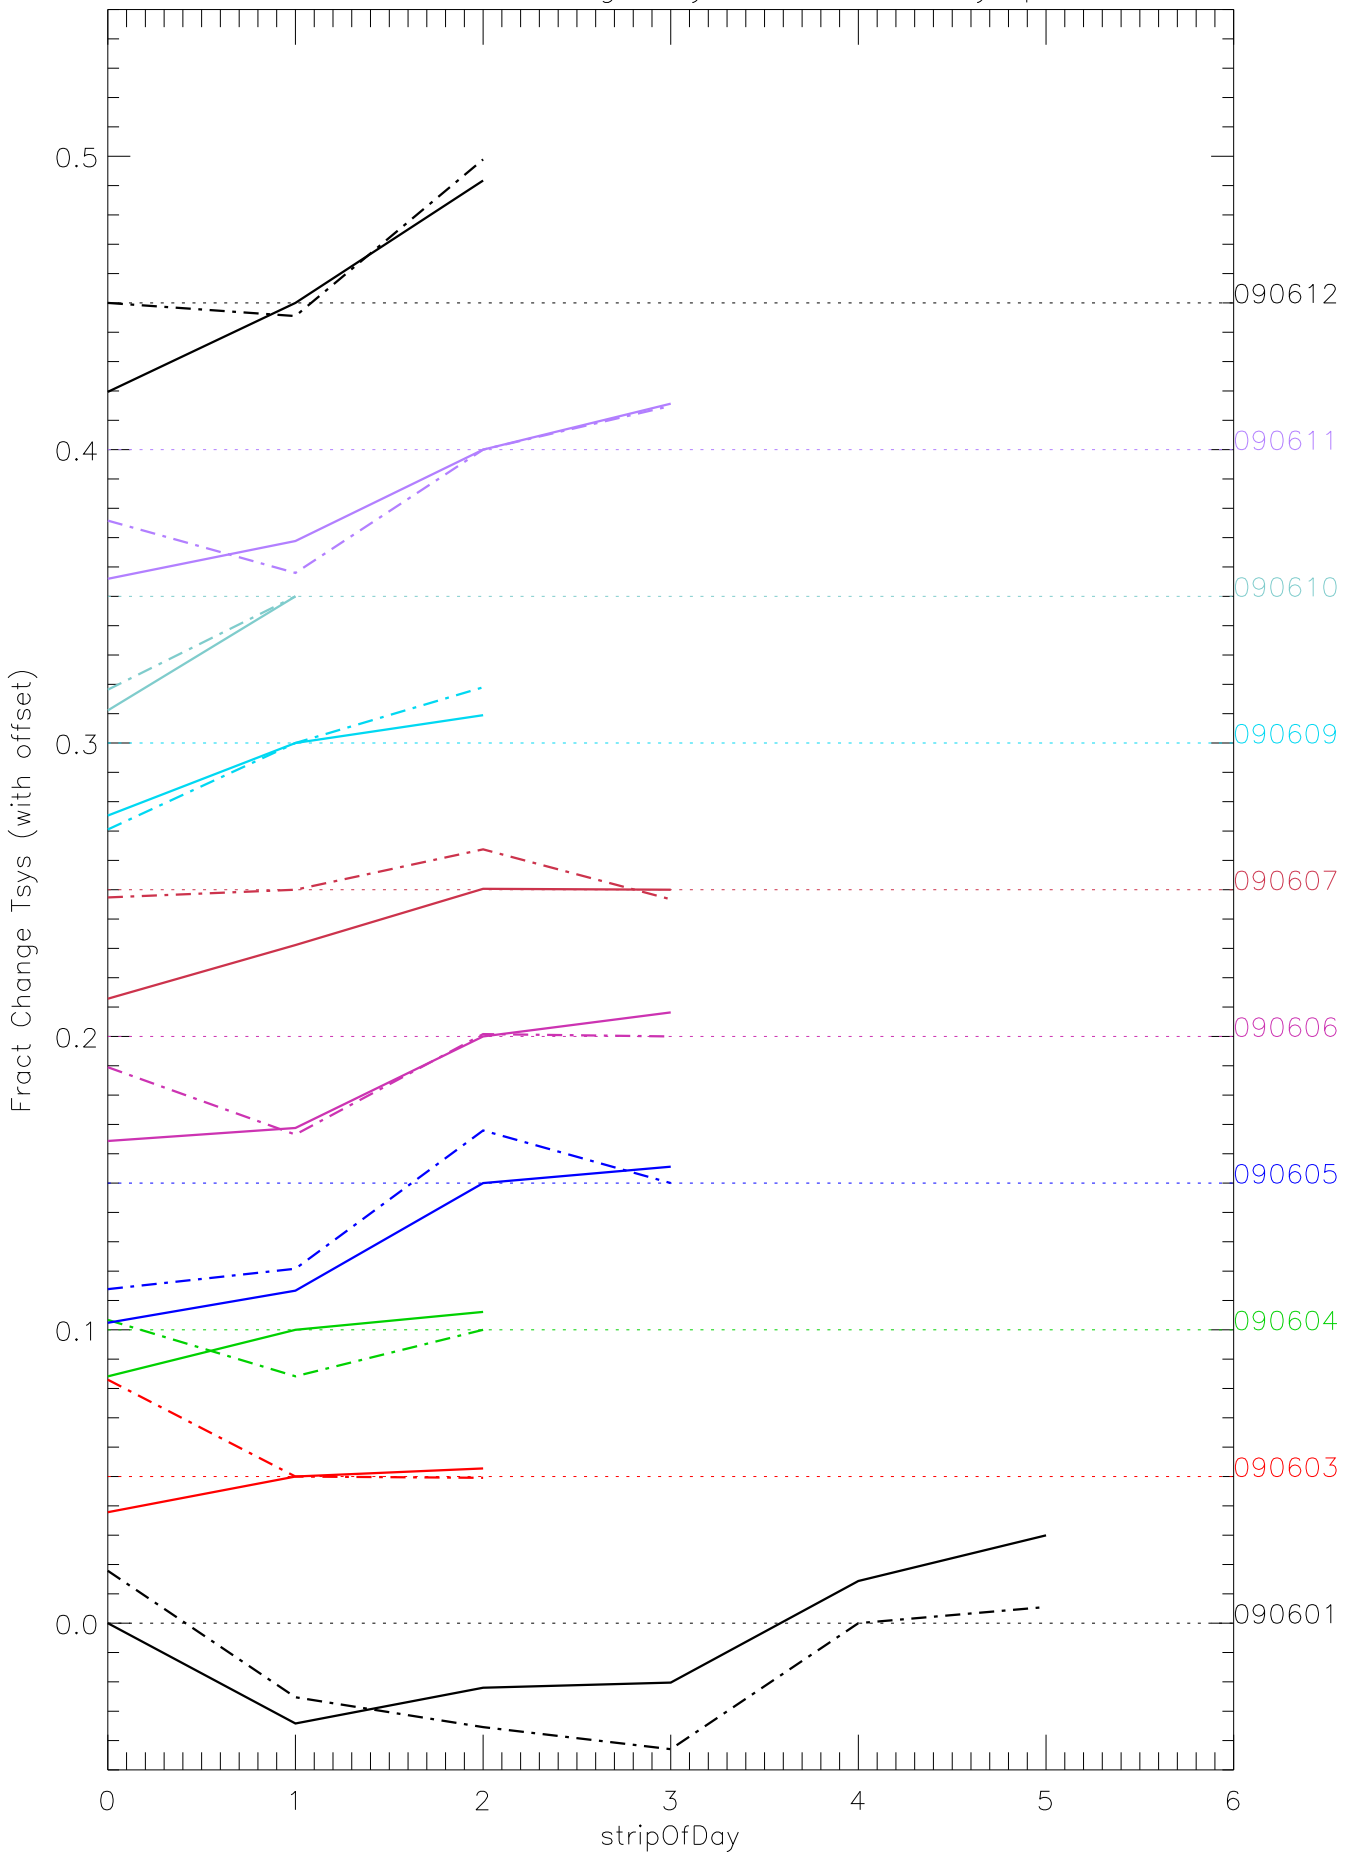

a2048 fractional change TsysK for each day. pixel:0

a2048 fractional change TsysK for each day. pixel:1

a2048 fractional change TsysK for each day. pixel:2

a2048 fractional change TsysK for each day. pixel:3

a2048 fractional change TsysK for each day. pixel:4

a2048 fractional change TsysK for each day. pixel:5

a2048 fractional change TsysK for each day. pixel:6