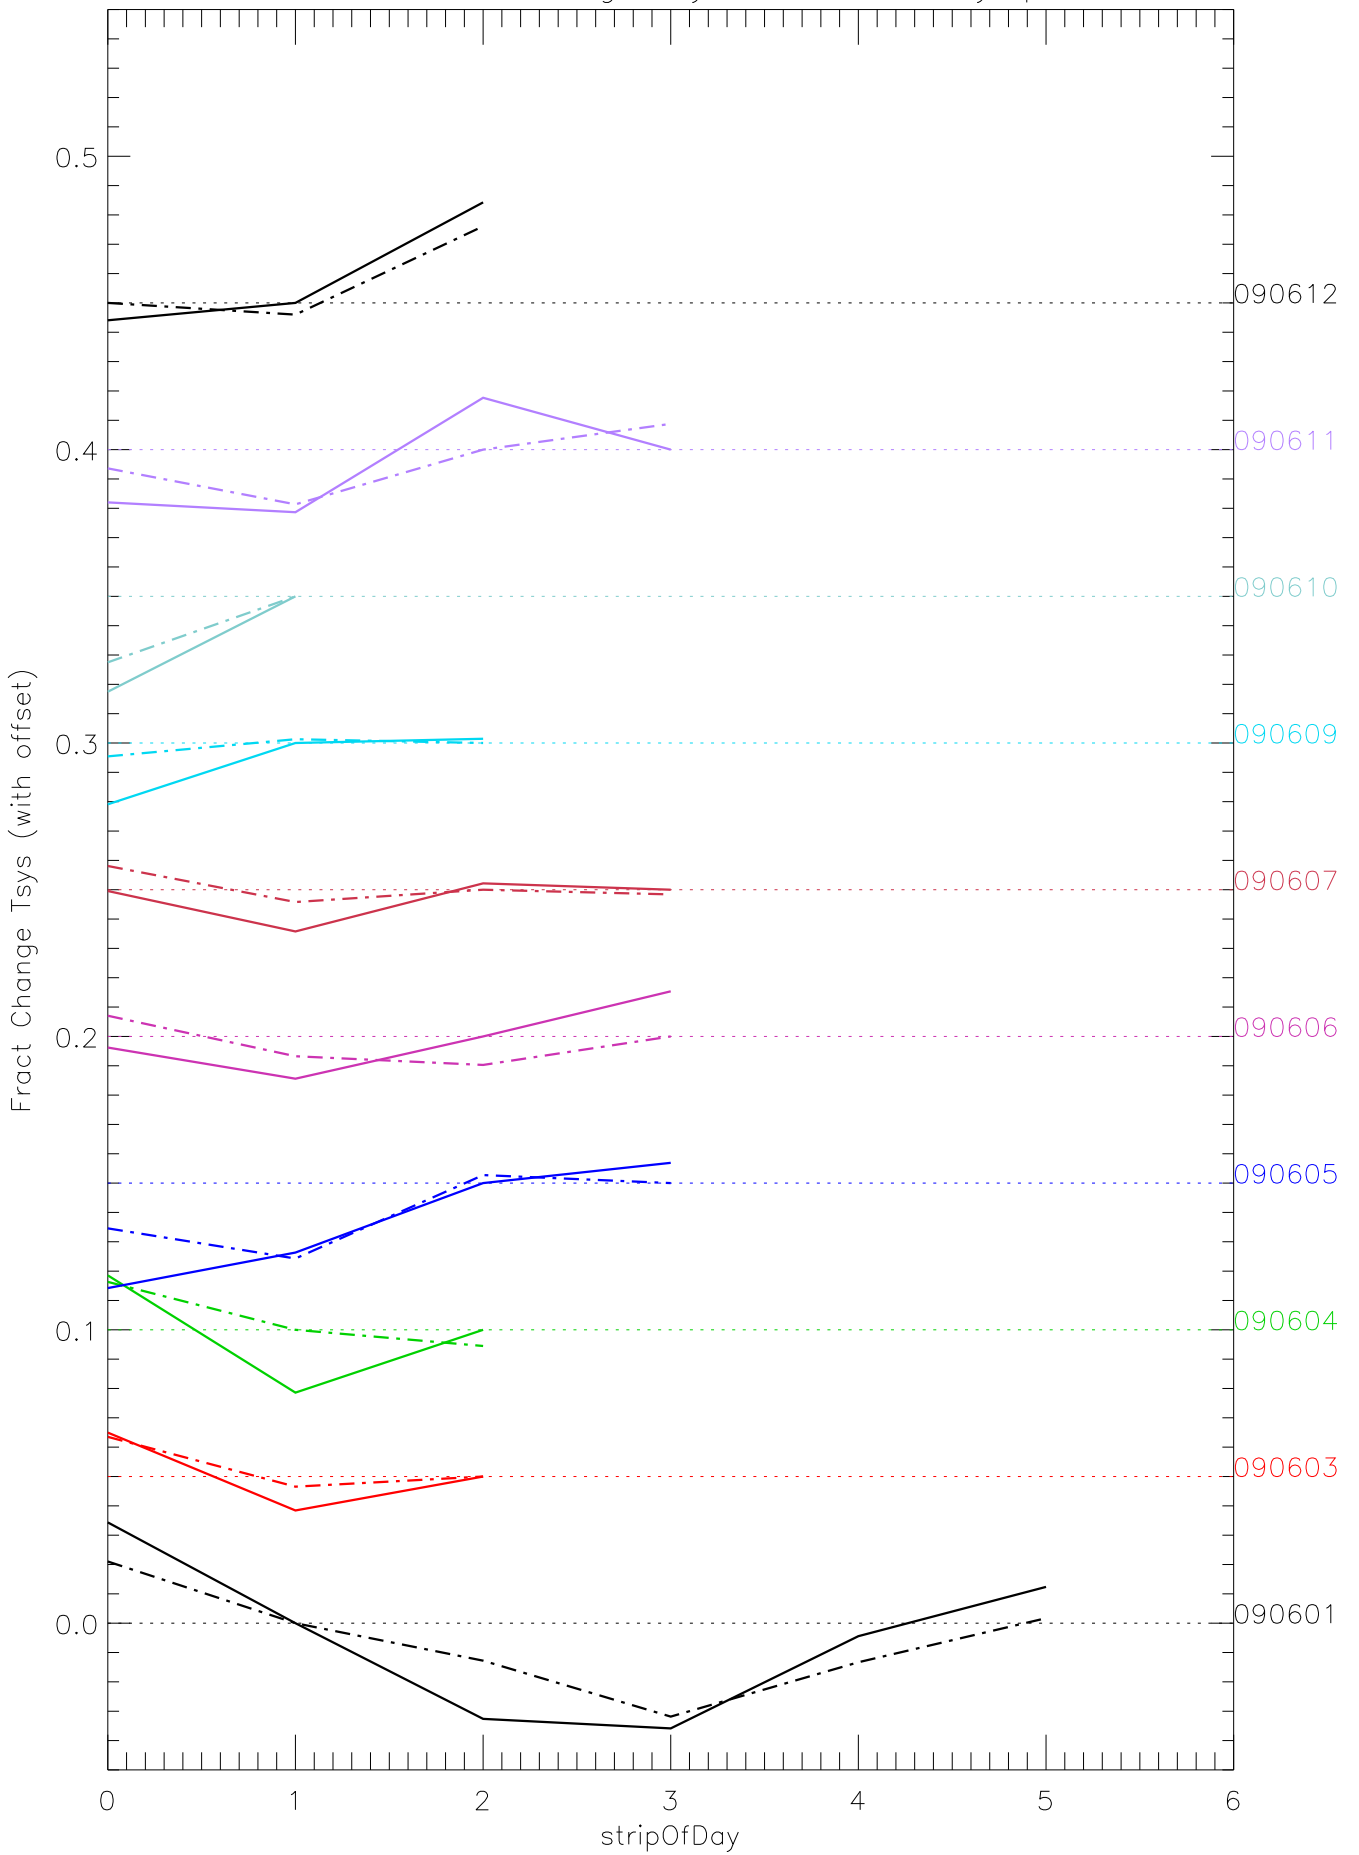

a2048 fractional change TsysK for each day. pixel:0

a2048 fractional change TsysK for each day. pixel:1

a2048 fractional change TsysK for each day. pixel:2

a2048 fractional change TsysK for each day. pixel:3

a2048 fractional change TsysK for each day. pixel:4

a2048 fractional change TsysK for each day. pixel:5

a2048 fractional change TsysK for each day. pixel:6