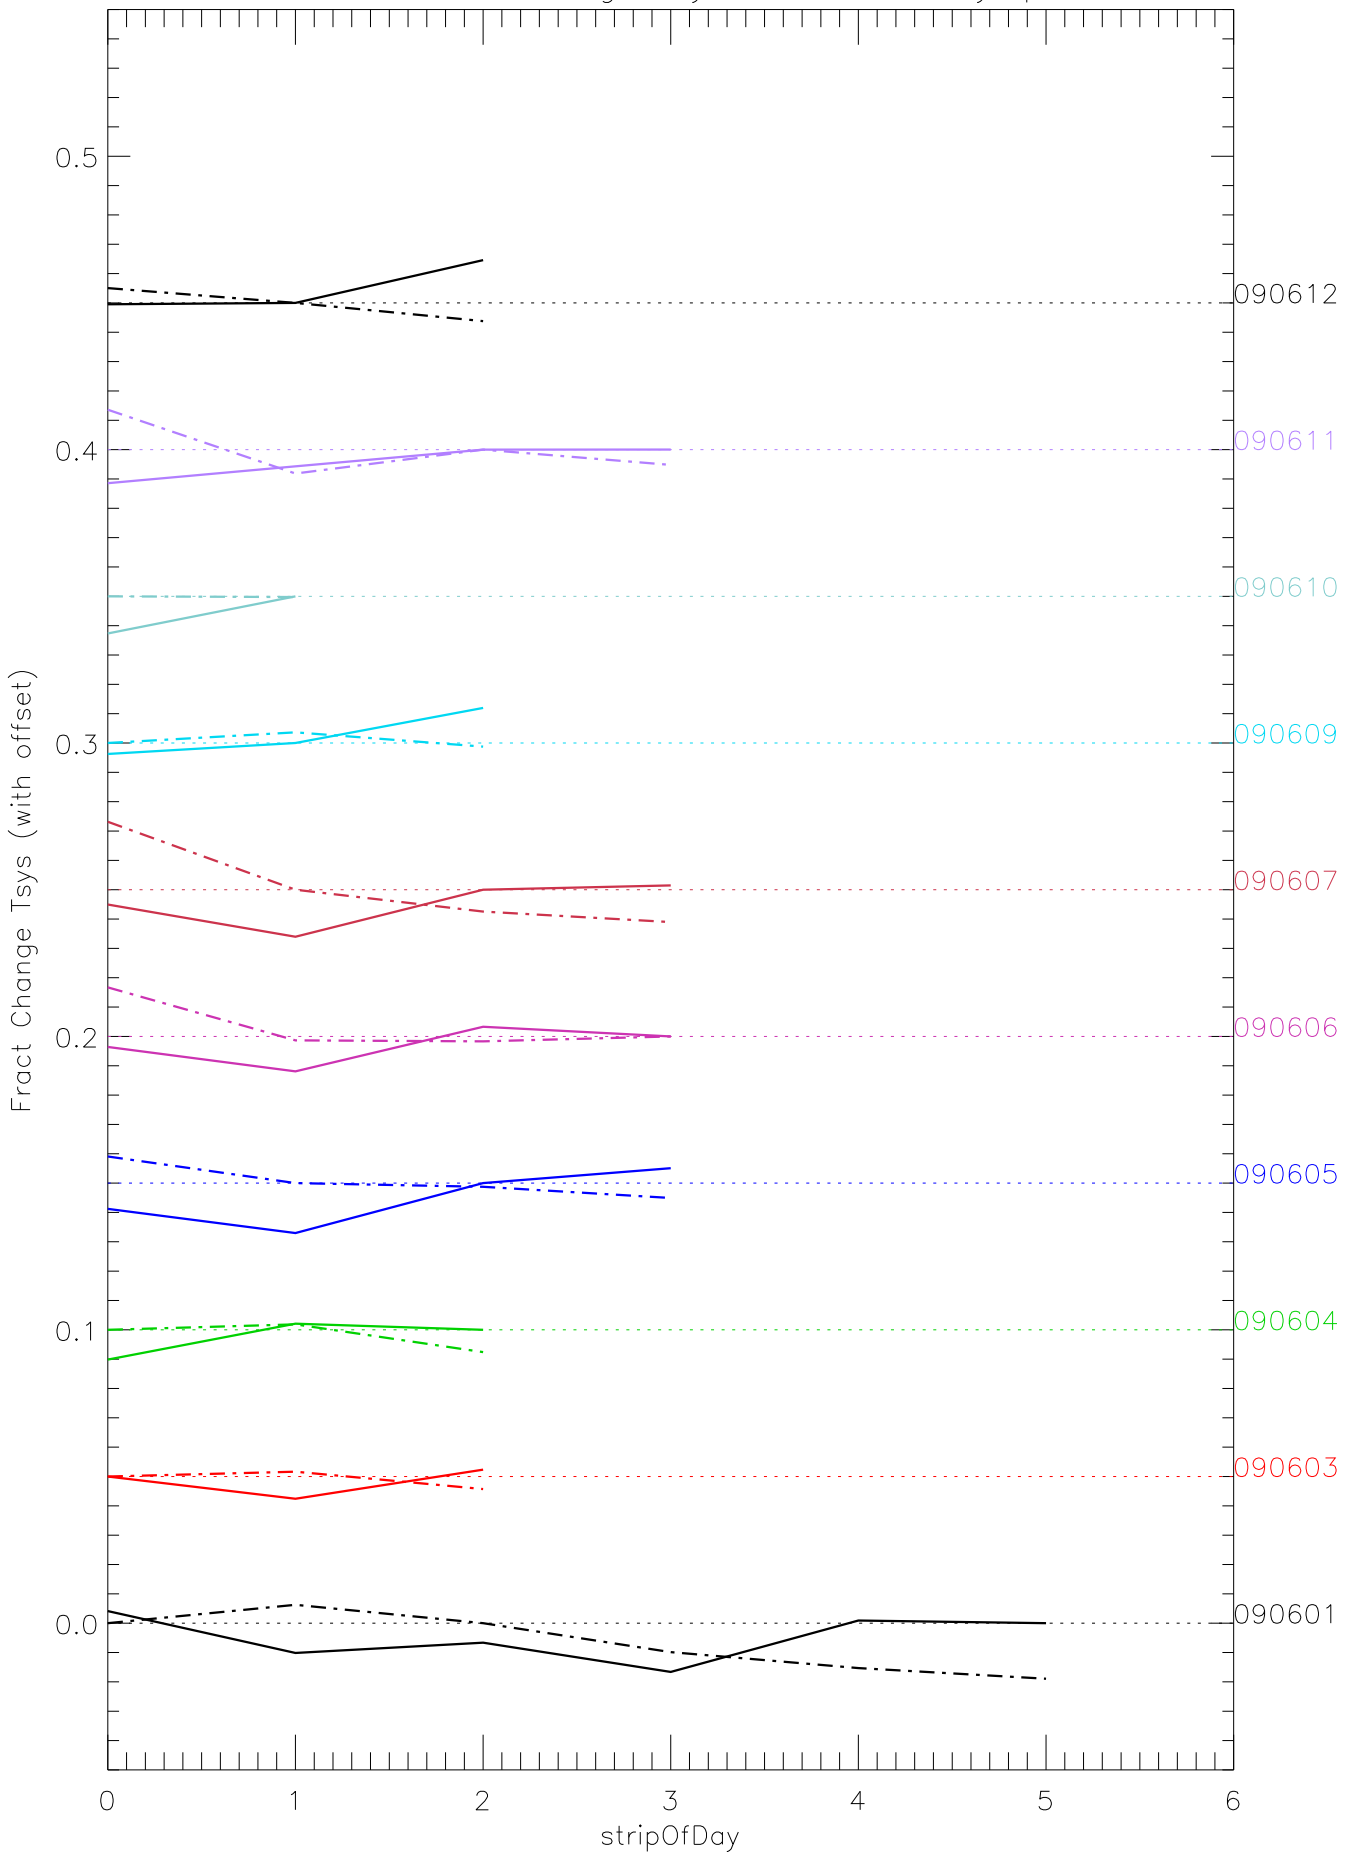

a2048 fractional change TsysK for each day. pixel:0

a2048 fractional change TsysK for each day. pixel:1

a2048 fractional change TsysK for each day. pixel:2

a2048 fractional change TsysK for each day. pixel:3

a2048 fractional change TsysK for each day. pixel:4

a2048 fractional change TsysK for each day. pixel:5

a2048 fractional change TsysK for each day. pixel:6