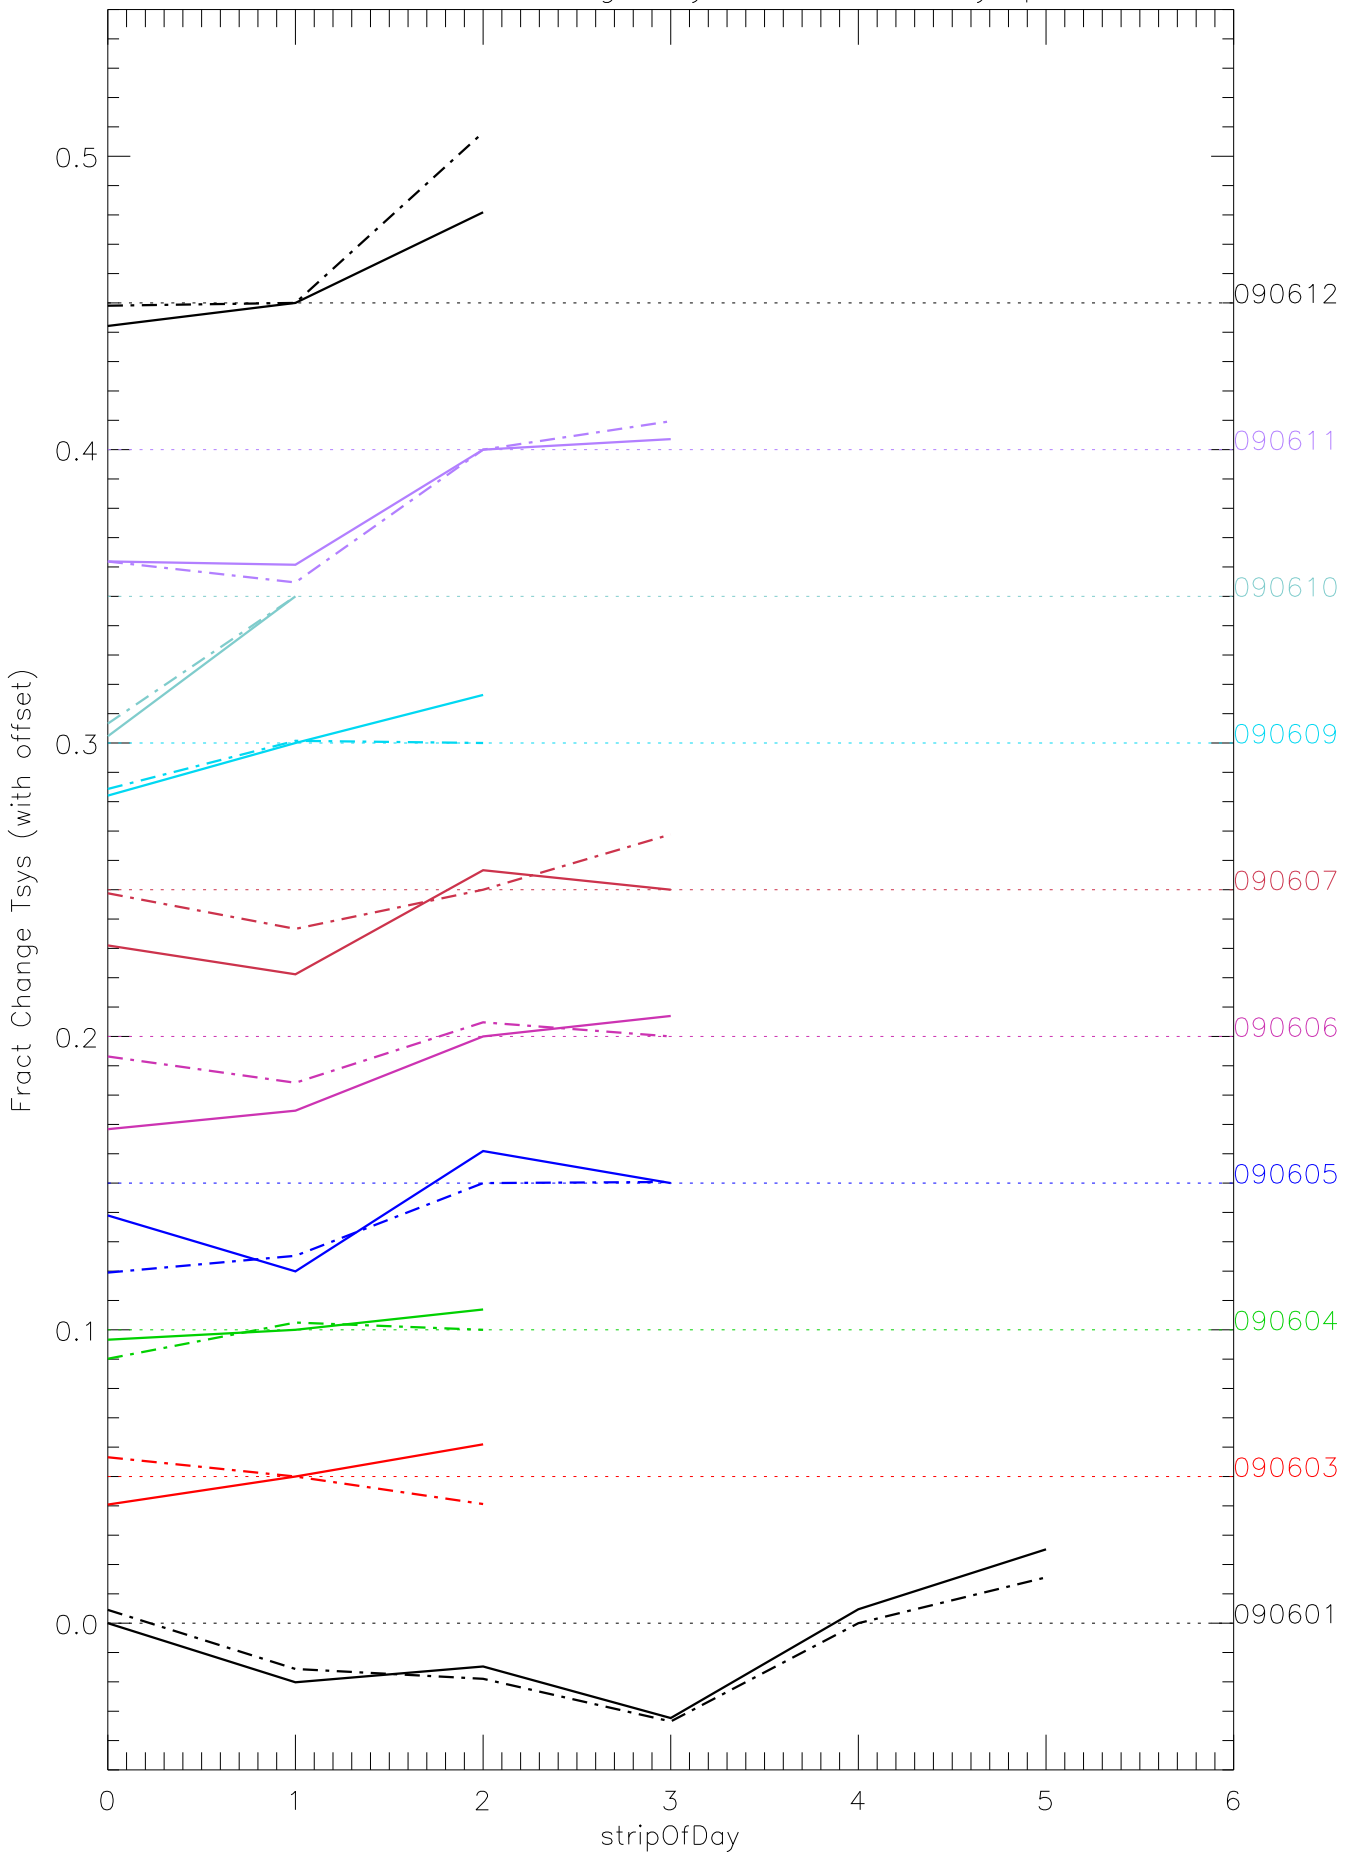

a2048 fractional change TsysK for each day. pixel:0

a2048 fractional change TsysK for each day. pixel:1

a2048 fractional change TsysK for each day. pixel:2

a2048 fractional change TsysK for each day. pixel:3

a2048 fractional change TsysK for each day. pixel:4

a2048 fractional change TsysK for each day. pixel:5

a2048 fractional change TsysK for each day. pixel:6