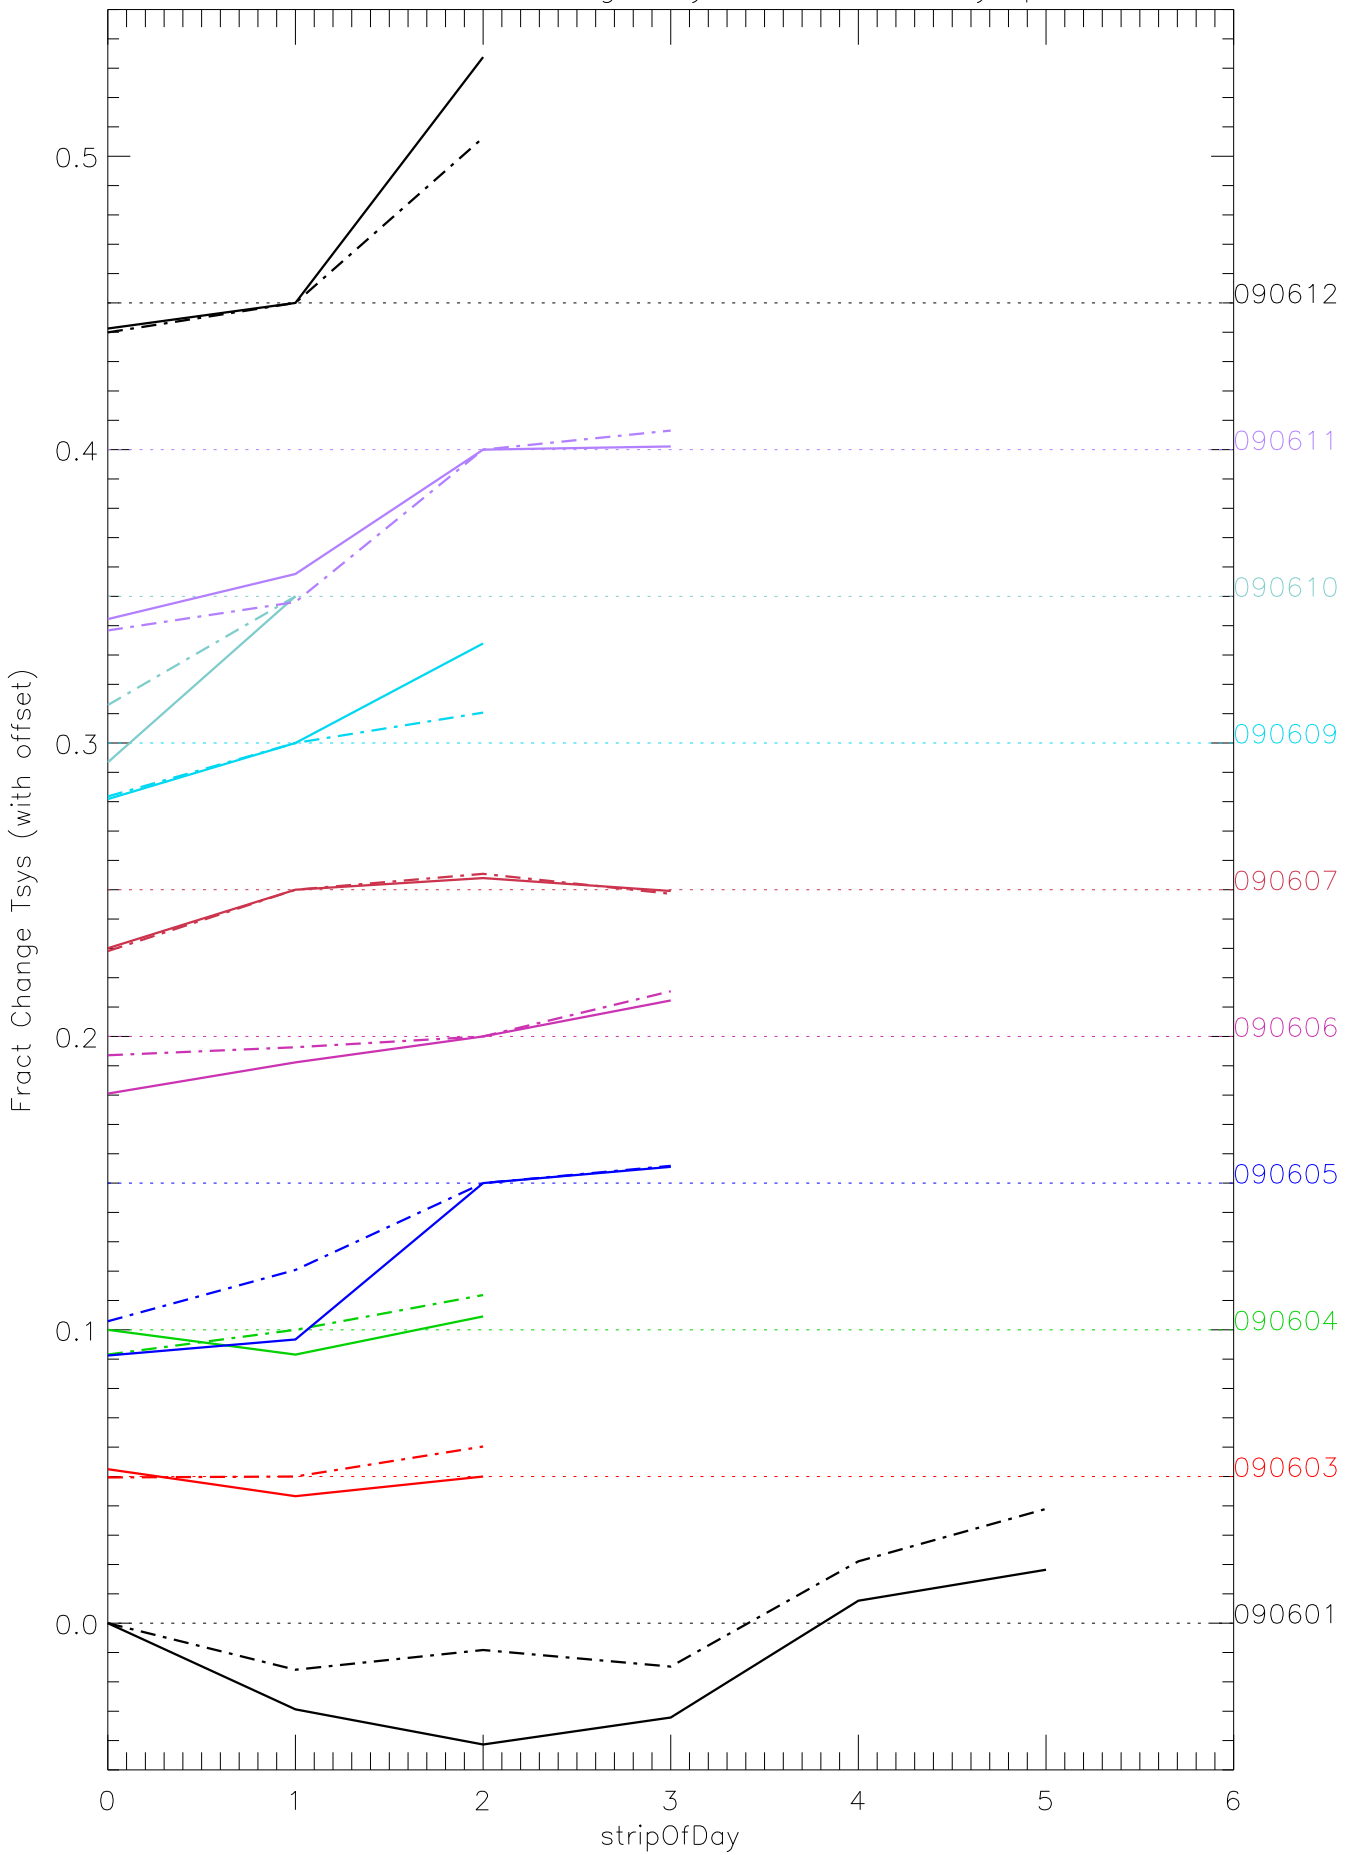

a2048 fractional change TsysK for each day. pixel:0

a2048 fractional change TsysK for each day. pixel:1

a2048 fractional change TsysK for each day. pixel:2

a2048 fractional change TsysK for each day. pixel:3

a2048 fractional change TsysK for each day. pixel:4

a2048 fractional change TsysK for each day. pixel:5

a2048 fractional change TsysK for each day. pixel:6