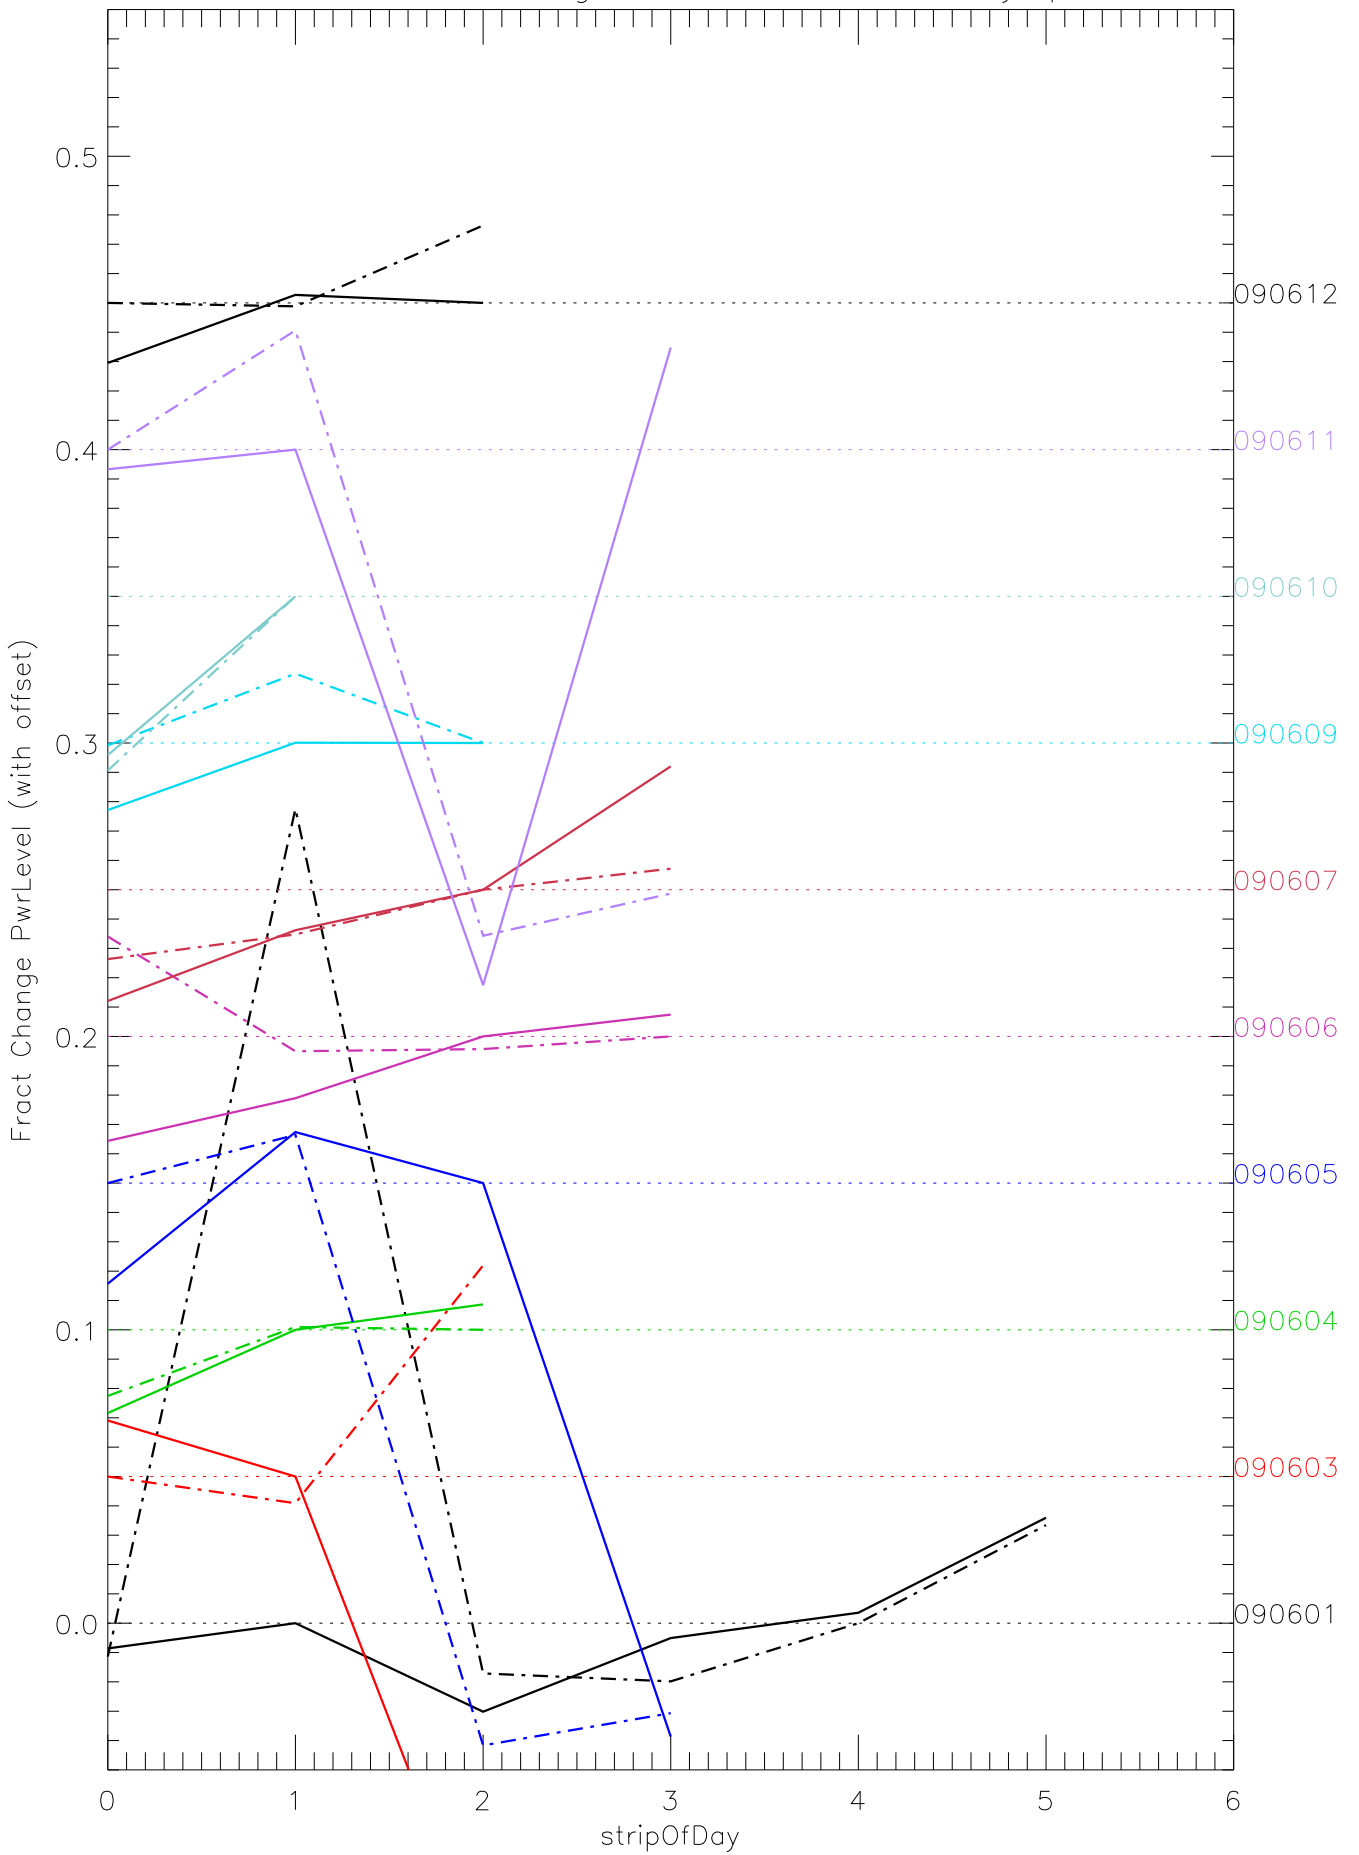

a2048 fractional change PwrLevel for each day. pixel:0

a2048 fractional change PwrLevel for each day. pixel:1

a2048 fractional change PwrLevel for each day. pixel:2

a2048 fractional change PwrLevel for each day. pixel:3

a2048 fractional change PwrLevel for each day. pixel:4

a2048 fractional change PwrLevel for each day. pixel:5

a2048 fractional change PwrLevel for each day. pixel:6