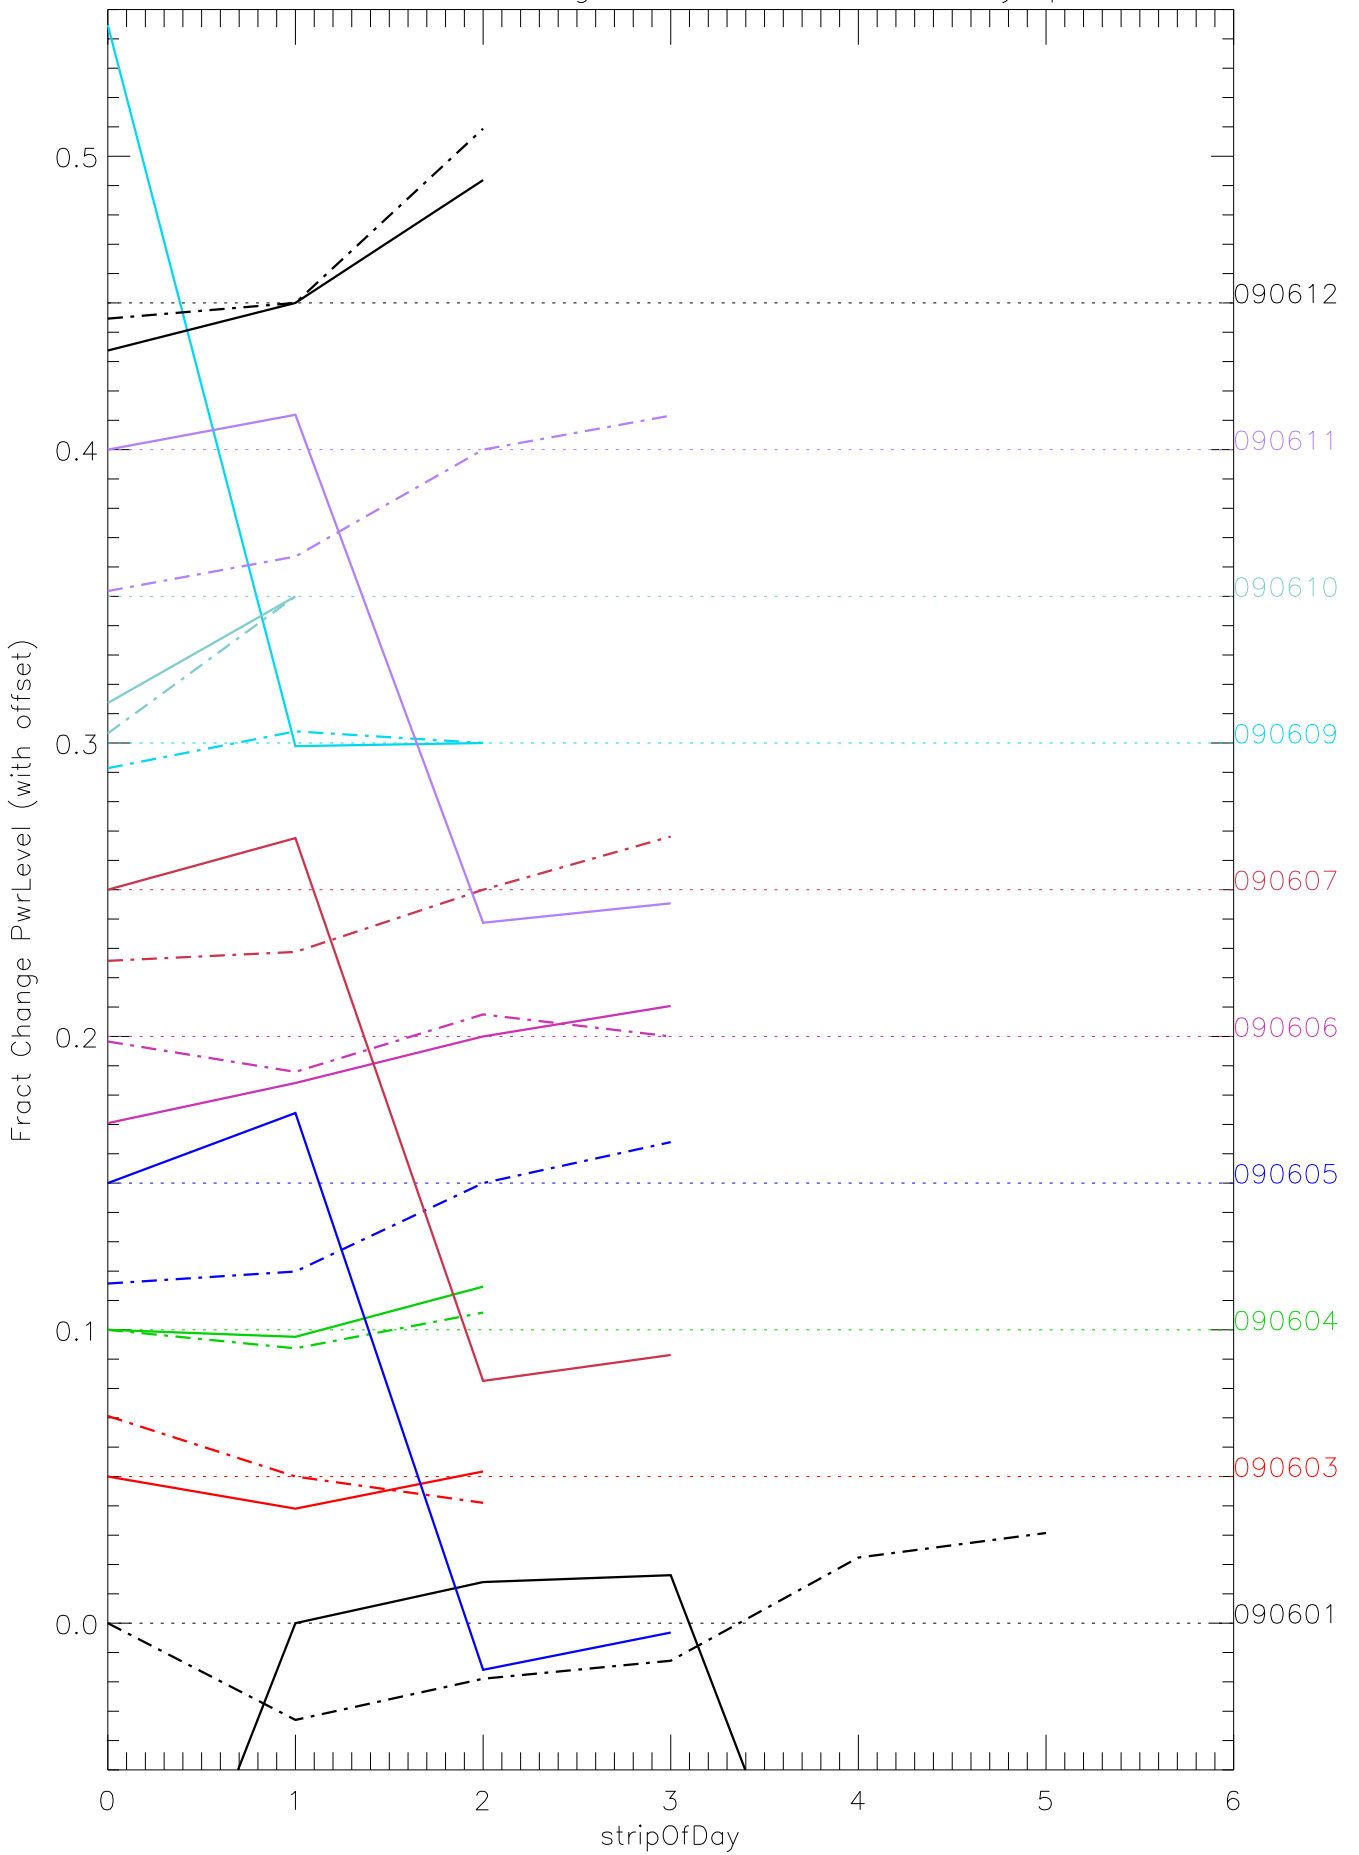

a2048 fractional change PwrLevel for each day. pixel:0

a2048 fractional change PwrLevel for each day. pixel:1

a2048 fractional change PwrLevel for each day. pixel:2

a2048 fractional change PwrLevel for each day. pixel:3

a2048 fractional change PwrLevel for each day. pixel:4

a2048 fractional change PwrLevel for each day. pixel:5

a2048 fractional change PwrLevel for each day. pixel:6