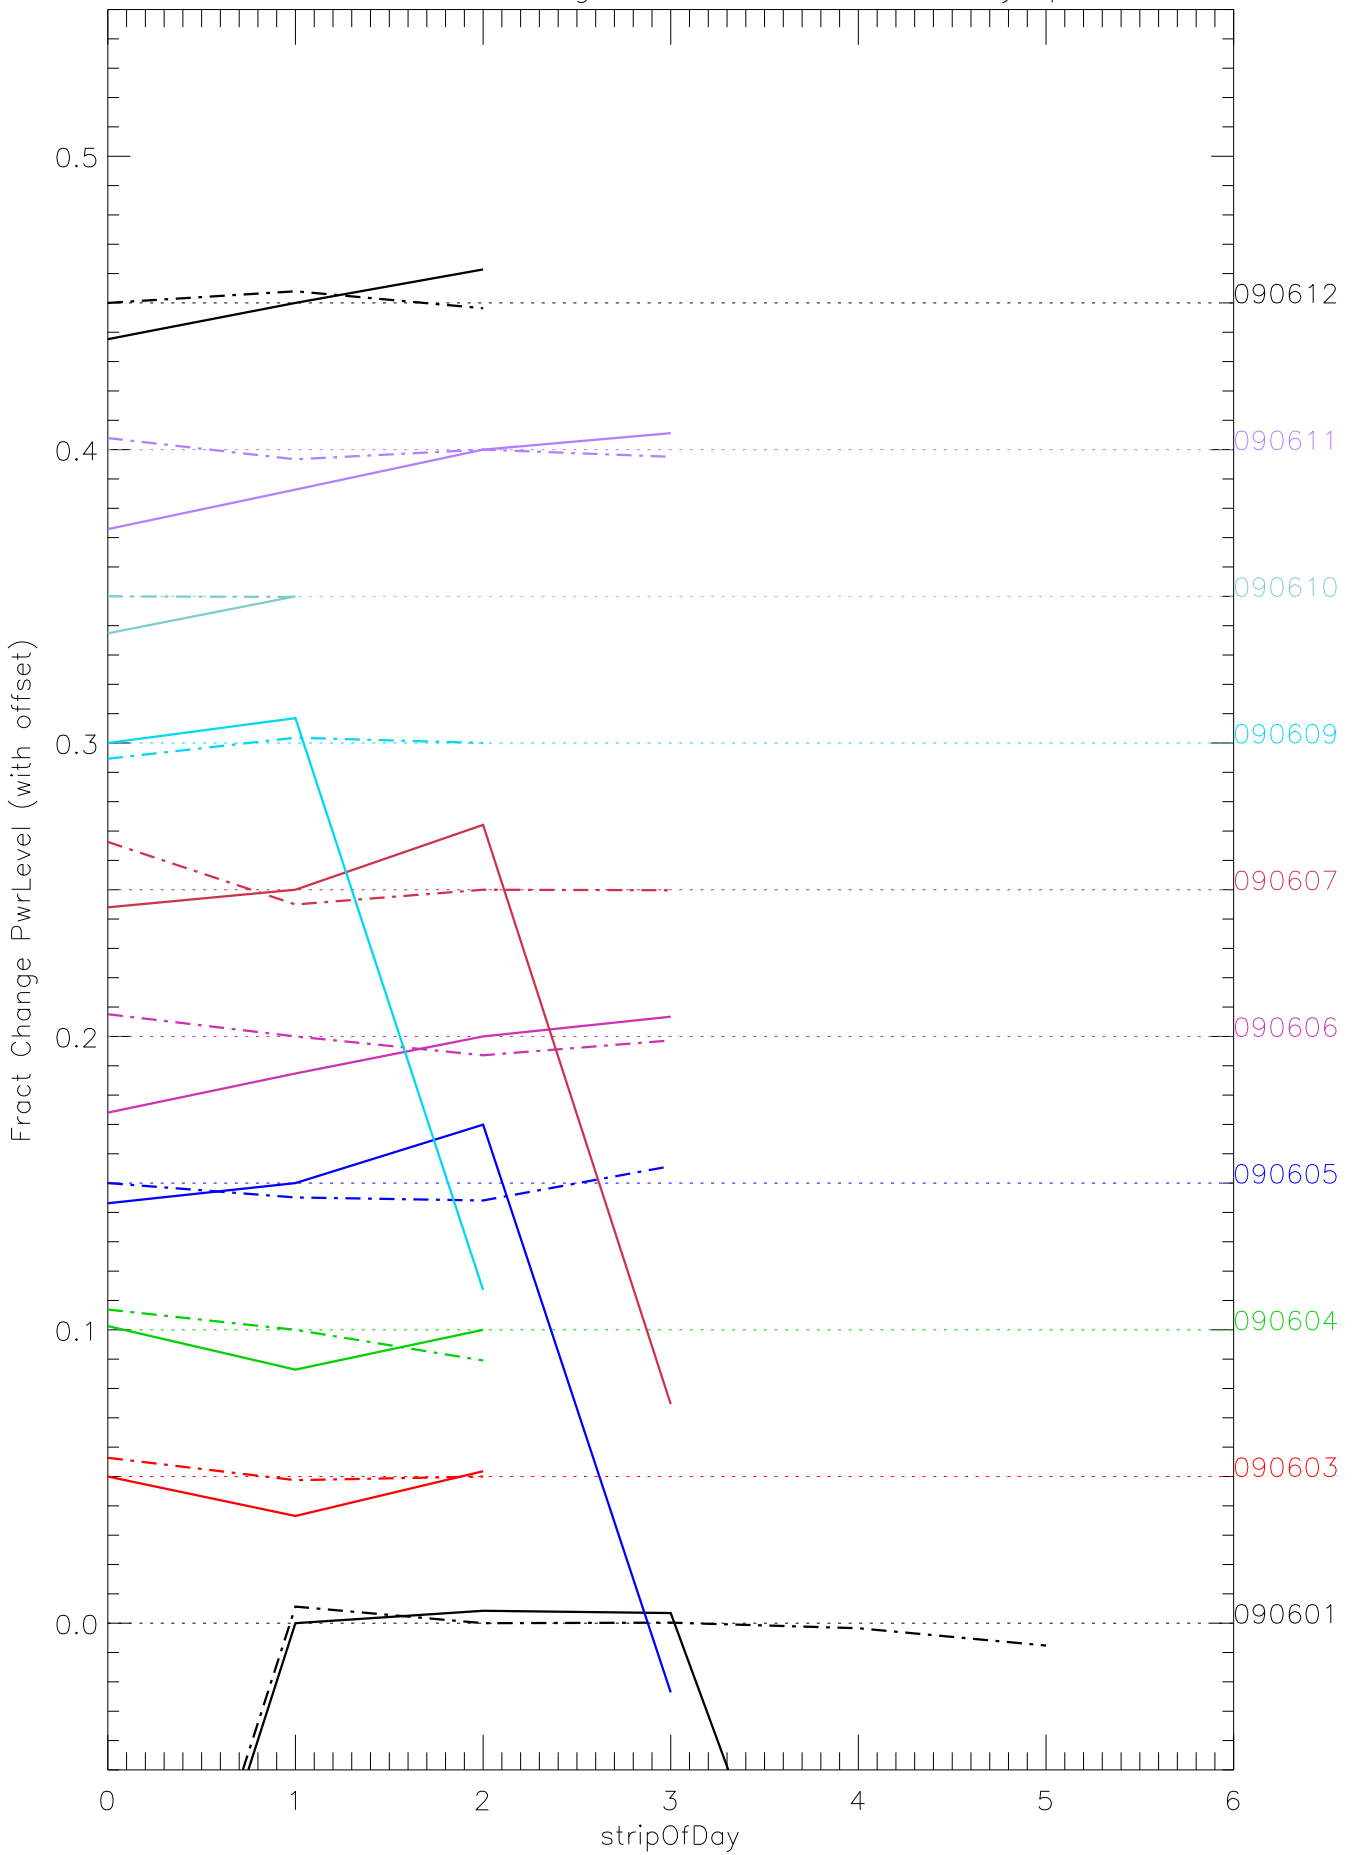

a2048 fractional change PwrLevel for each day. pixel:0

a2048 fractional change PwrLevel for each day. pixel:1

a2048 fractional change PwrLevel for each day. pixel:2

a2048 fractional change PwrLevel for each day. pixel:3

a2048 fractional change PwrLevel for each day. pixel:4

a2048 fractional change PwrLevel for each day. pixel:5

a2048 fractional change PwrLevel for each day. pixel:6