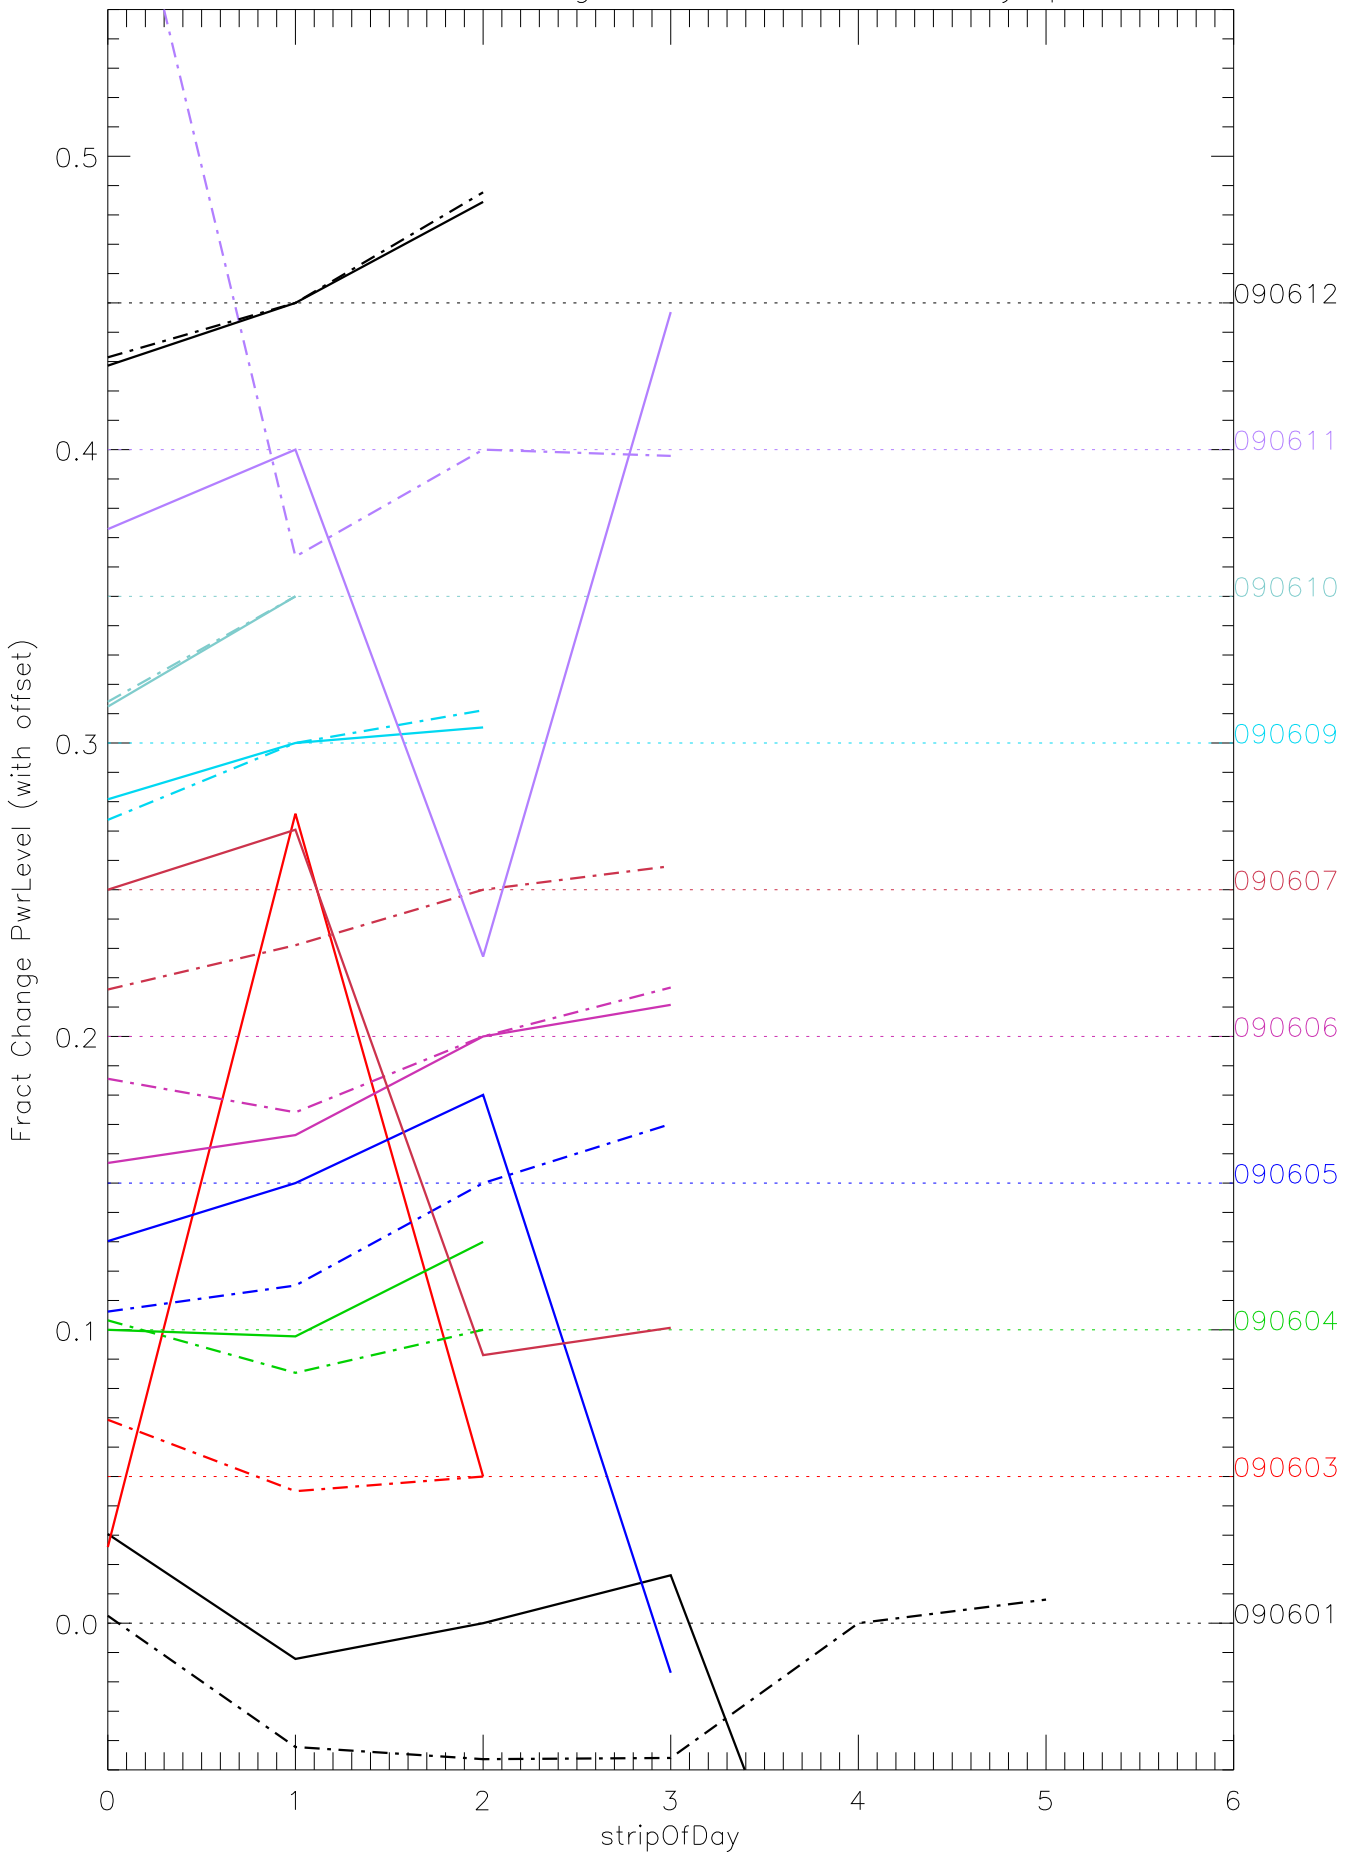

a2048 fractional change PwrLevel for each day. pixel:0

a2048 fractional change PwrLevel for each day. pixel:1

a2048 fractional change PwrLevel for each day. pixel:2

a2048 fractional change PwrLevel for each day. pixel:3

a2048 fractional change PwrLevel for each day. pixel:4

a2048 fractional change PwrLevel for each day. pixel:5

a2048 fractional change PwrLevel for each day. pixel:6