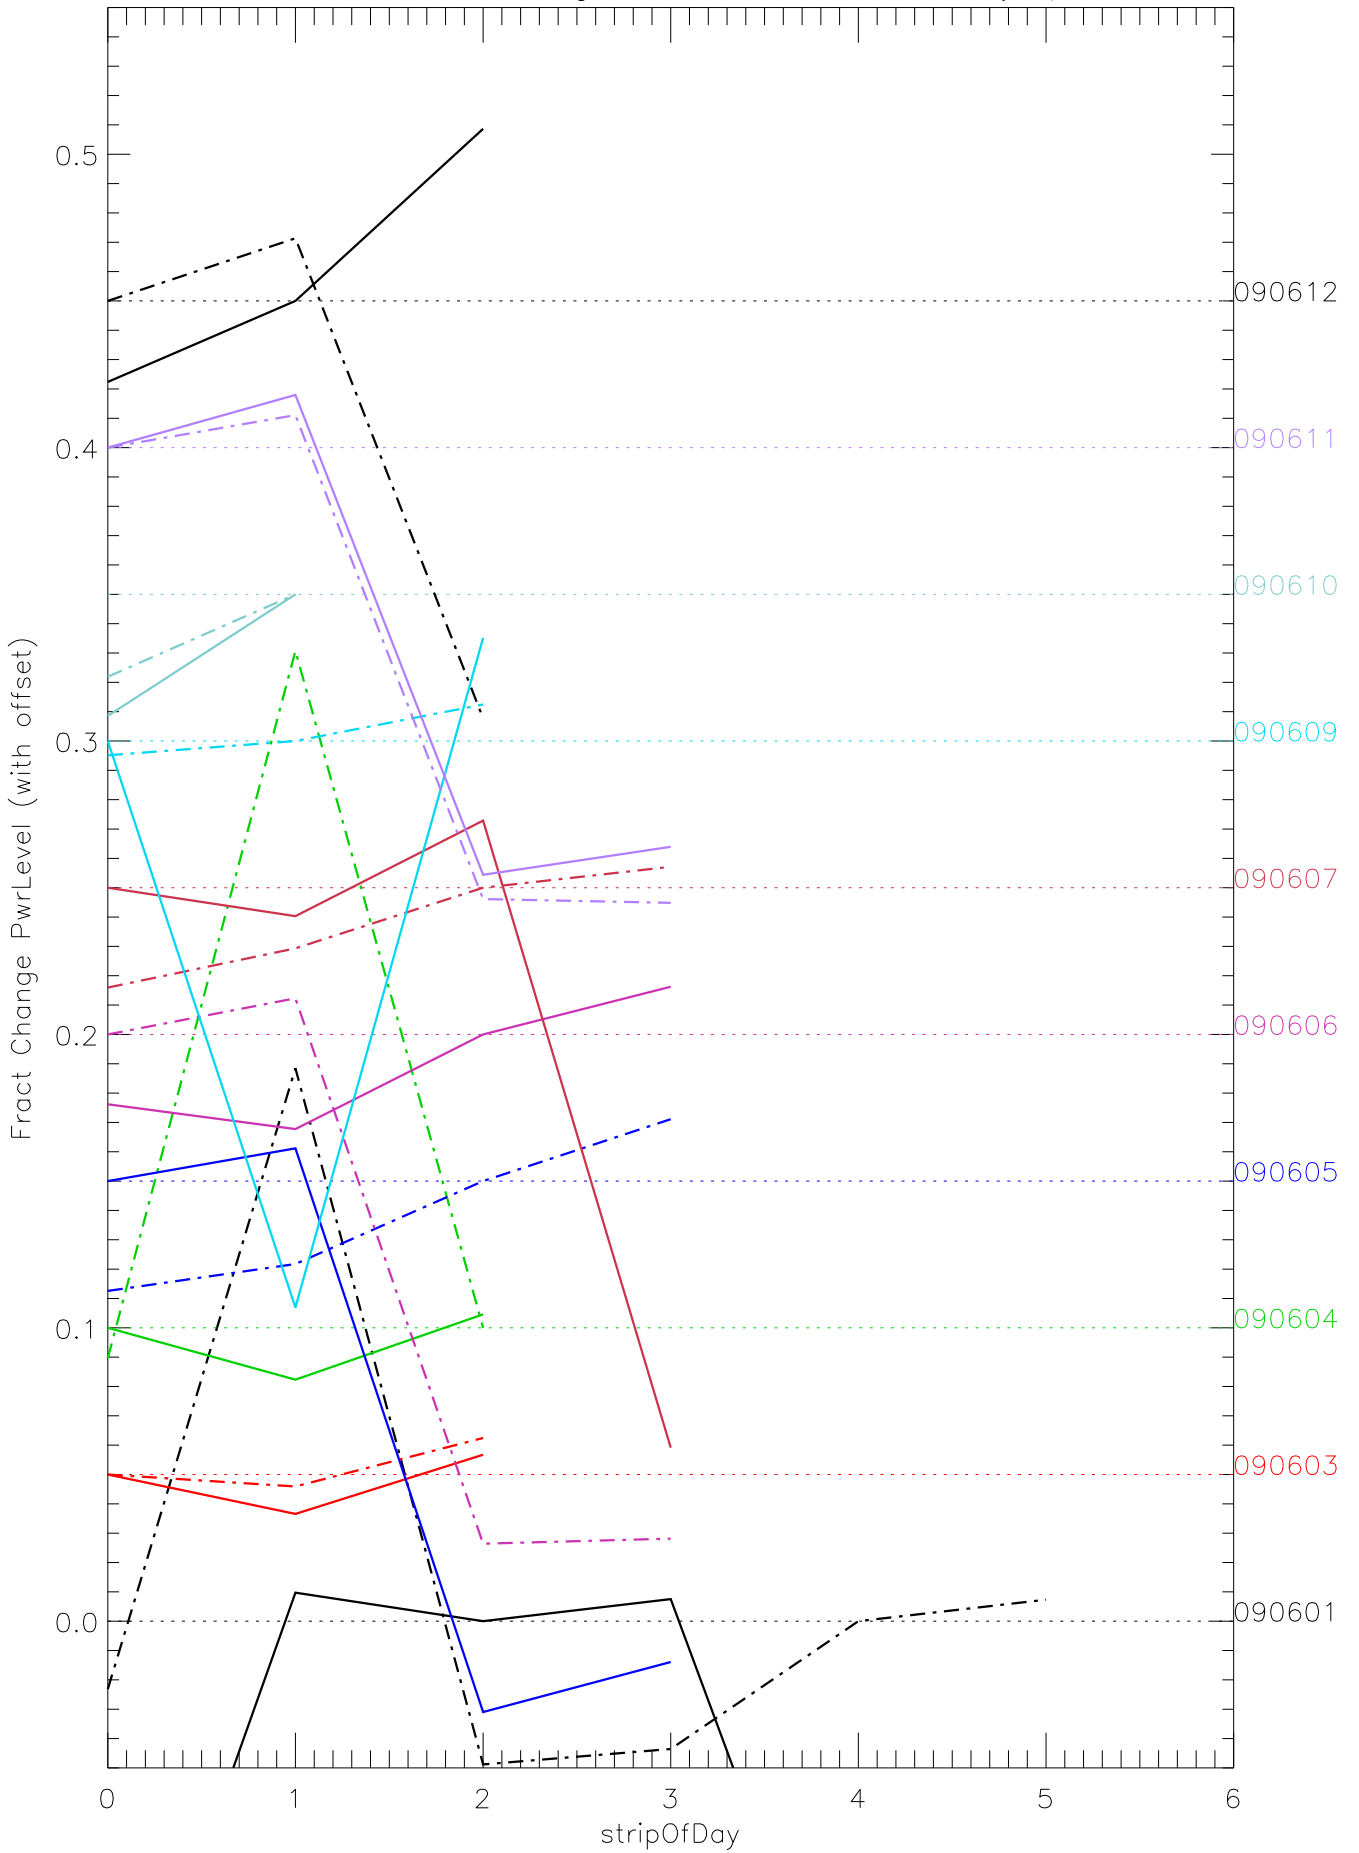

a2048 fractional change PwrLevel for each day. pixel:0

a2048 fractional change PwrLevel for each day. pixel:1

a2048 fractional change PwrLevel for each day. pixel:2

a2048 fractional change PwrLevel for each day. pixel:3

a2048 fractional change PwrLevel for each day. pixel:4

a2048 fractional change PwrLevel for each day. pixel:5

a2048 fractional change PwrLevel for each day. pixel:6