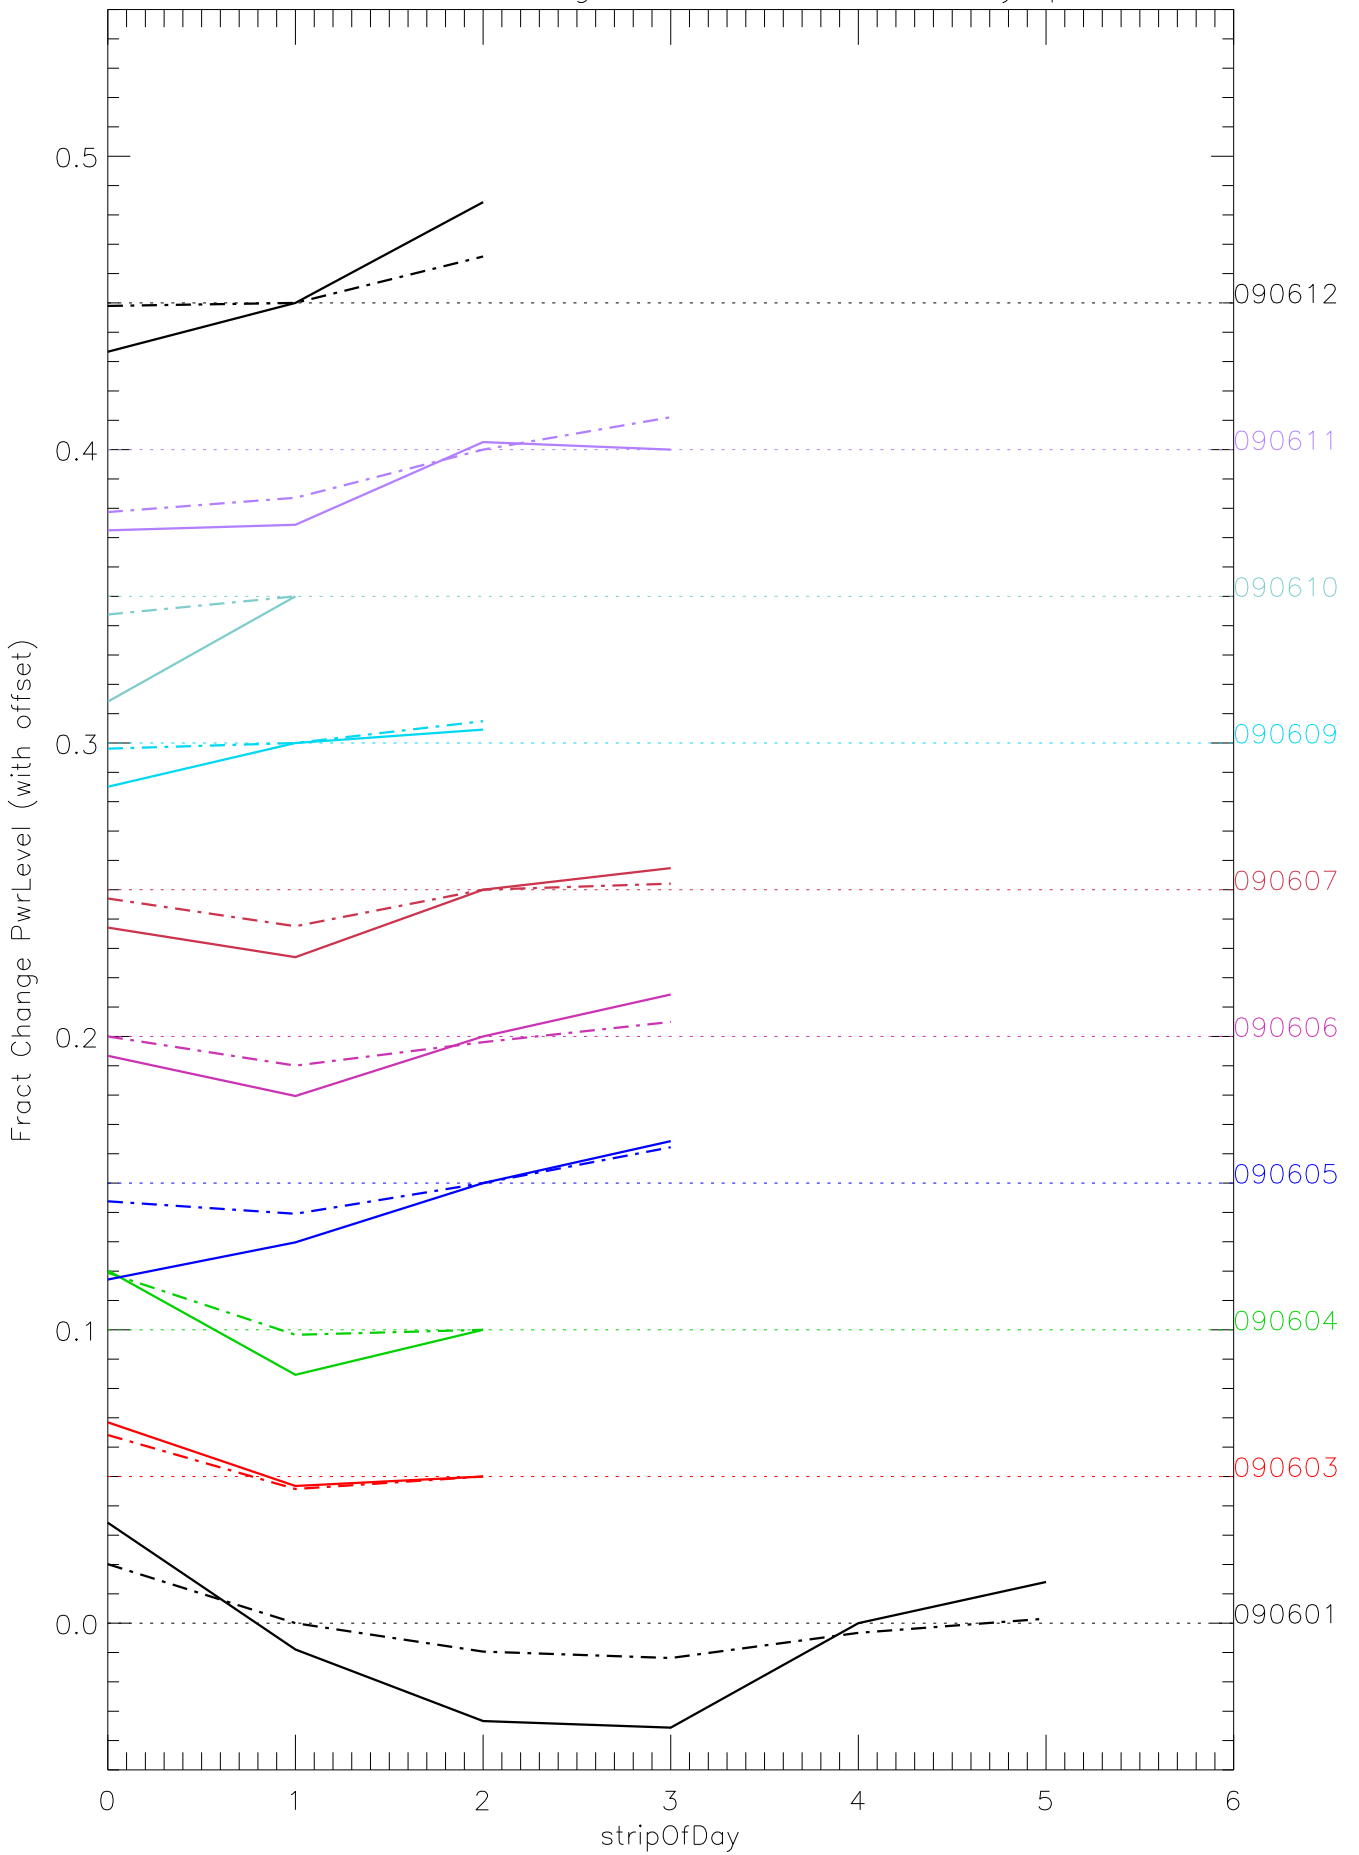

a2048 fractional change PwrLevel for each day. pixel:0

a2048 fractional change PwrLevel for each day. pixel:1

a2048 fractional change PwrLevel for each day. pixel:2

a2048 fractional change PwrLevel for each day. pixel:3

a2048 fractional change PwrLevel for each day. pixel:4

a2048 fractional change PwrLevel for each day. pixel:5

a2048 fractional change PwrLevel for each day. pixel:6