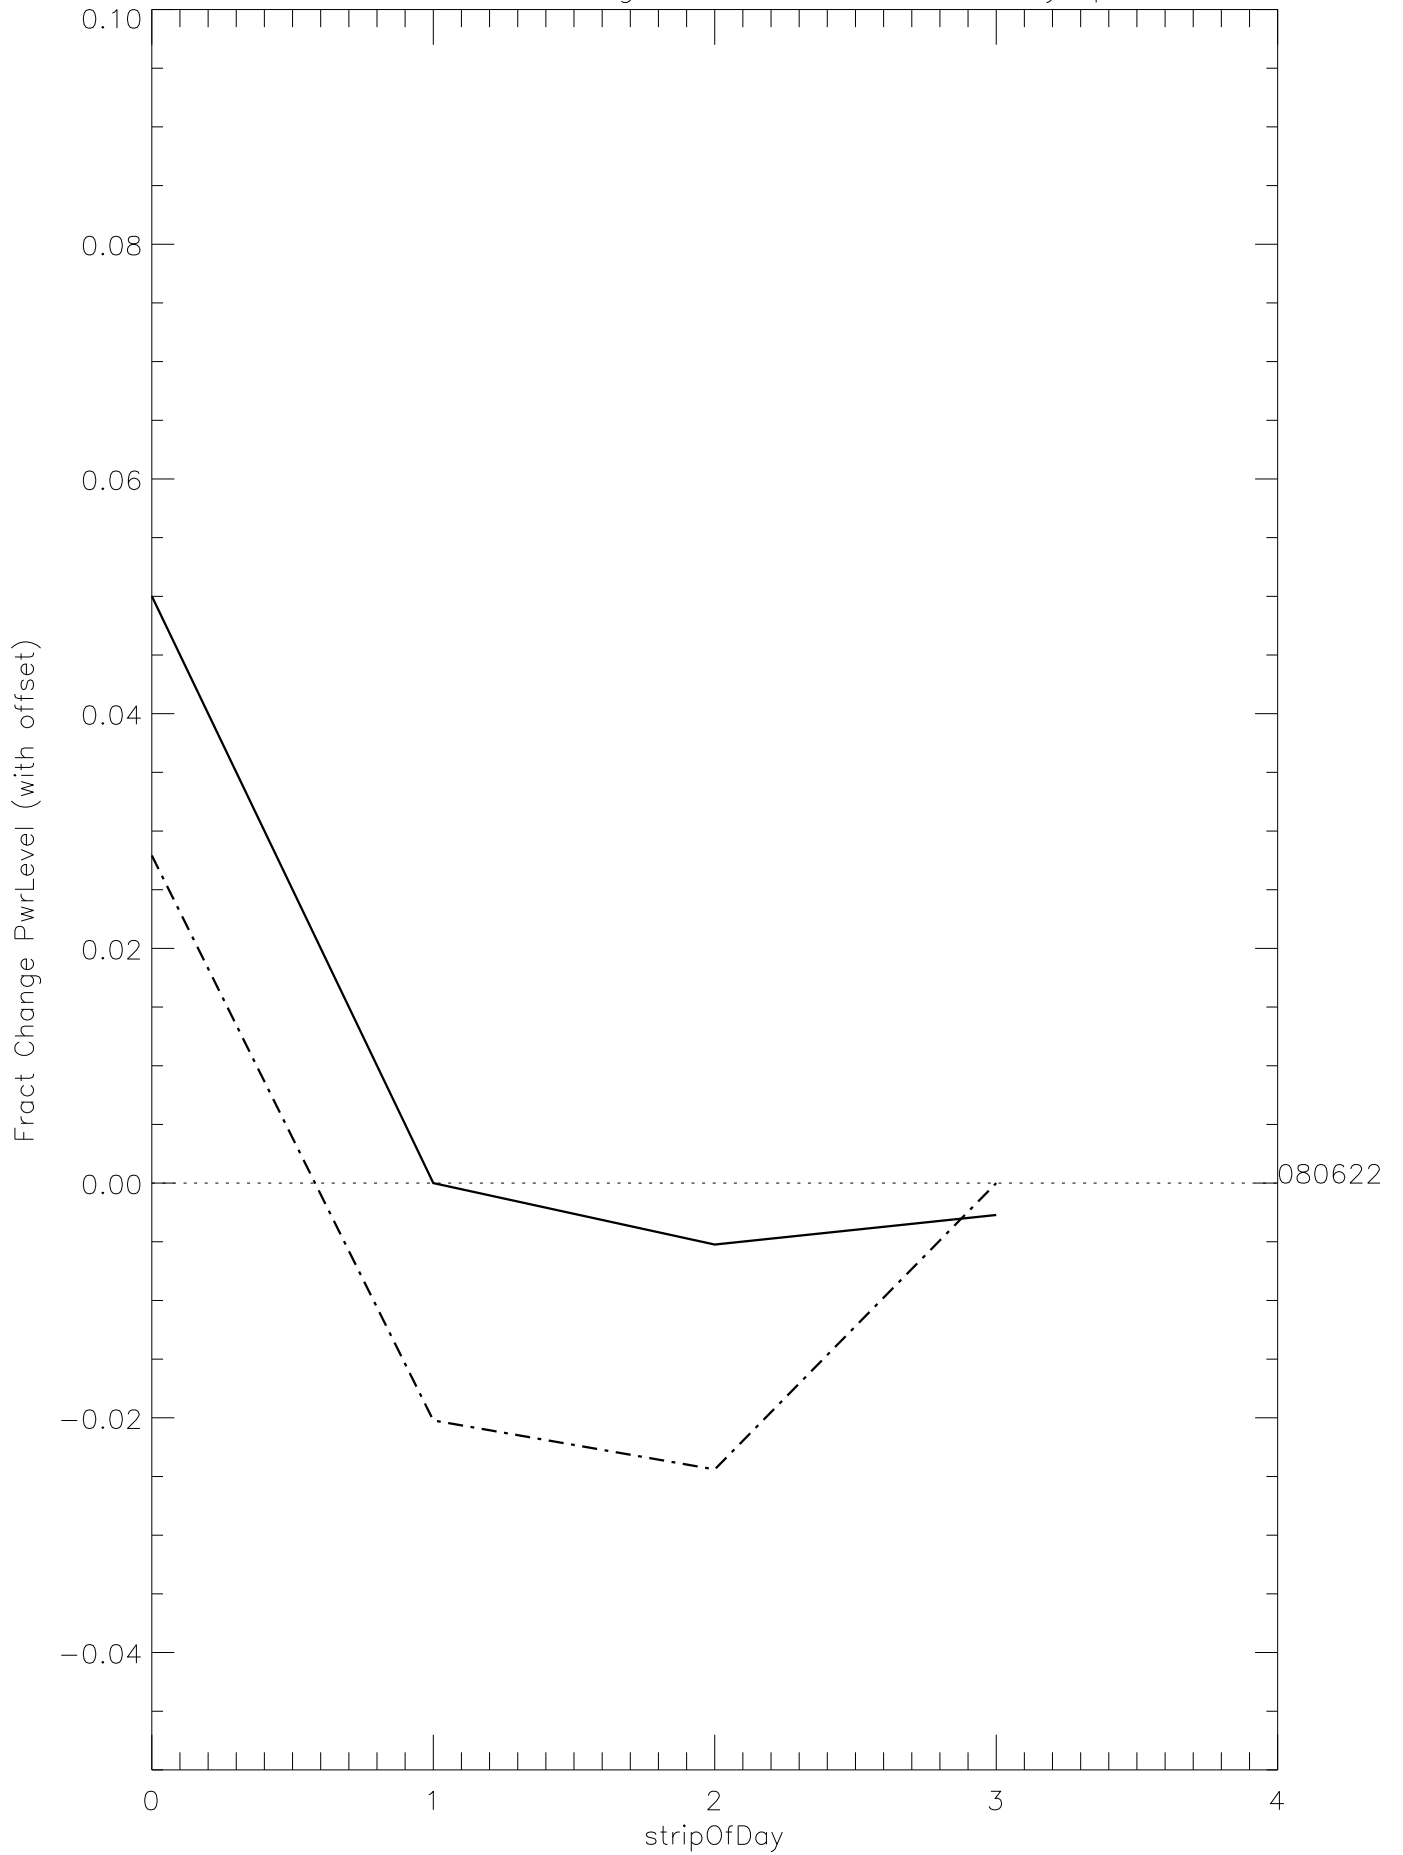

a2048 fractional change PwrLevel for each day. pixel:0

a2048 fractional change PwrLevel for each day. pixel:1

a2048 fractional change PwrLevel for each day. pixel:2

a2048 fractional change PwrLevel for each day. pixel:3

a2048 fractional change PwrLevel for each day. pixel:4

a2048 fractional change PwrLevel for each day. pixel:5

a2048 fractional change PwrLevel for each day. pixel:6