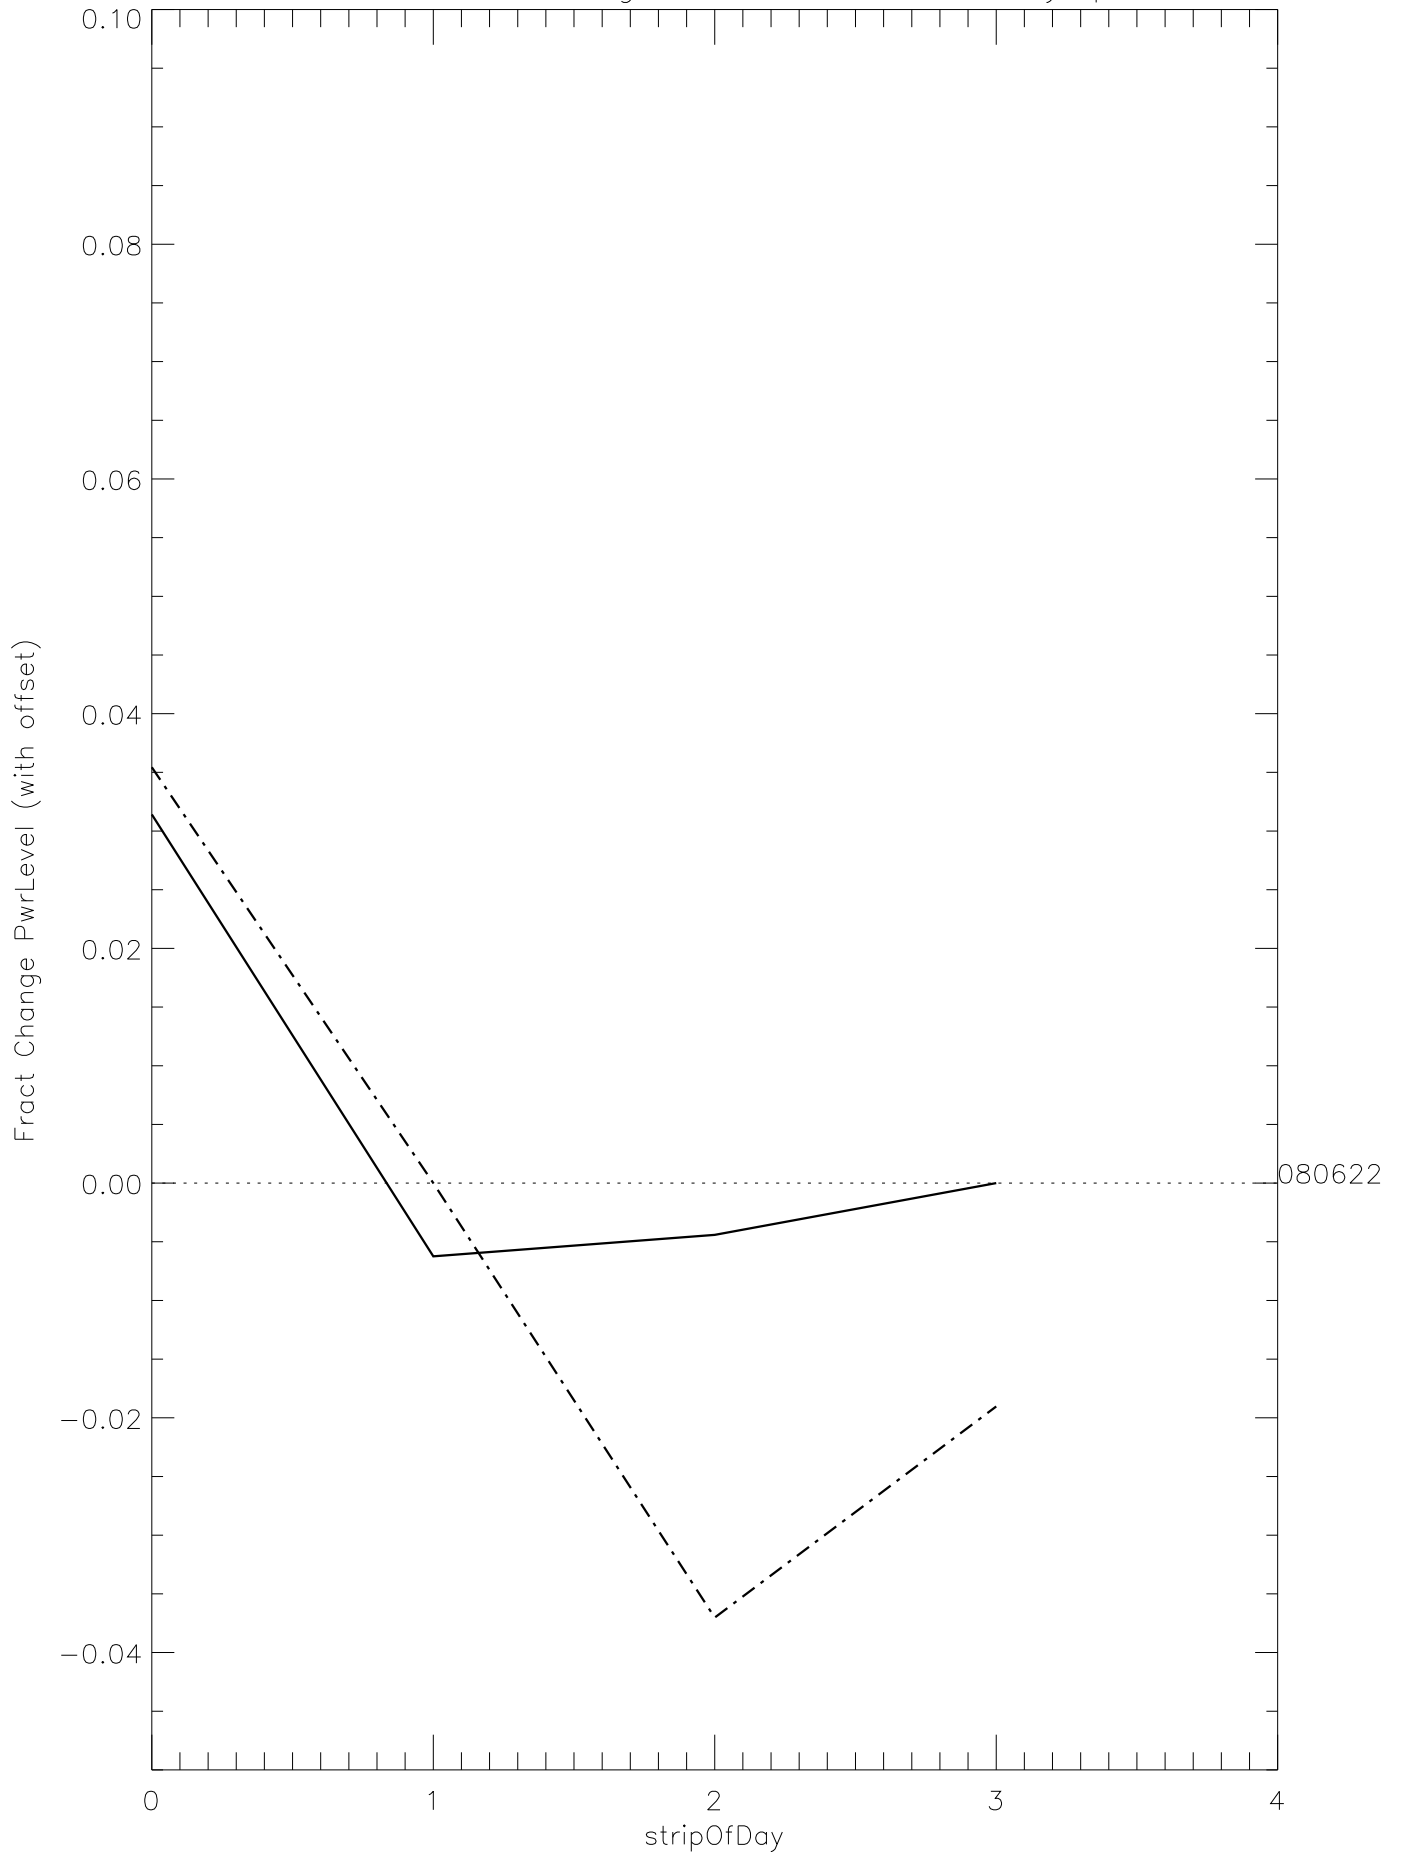

a2048 fractional change PwrLevel for each day. pixel:0

a2048 fractional change PwrLevel for each day. pixel:1

a2048 fractional change PwrLevel for each day. pixel:2

a2048 fractional change PwrLevel for each day. pixel:3

a2048 fractional change PwrLevel for each day. pixel:4

a2048 fractional change PwrLevel for each day. pixel:5

a2048 fractional change PwrLevel for each day. pixel:6