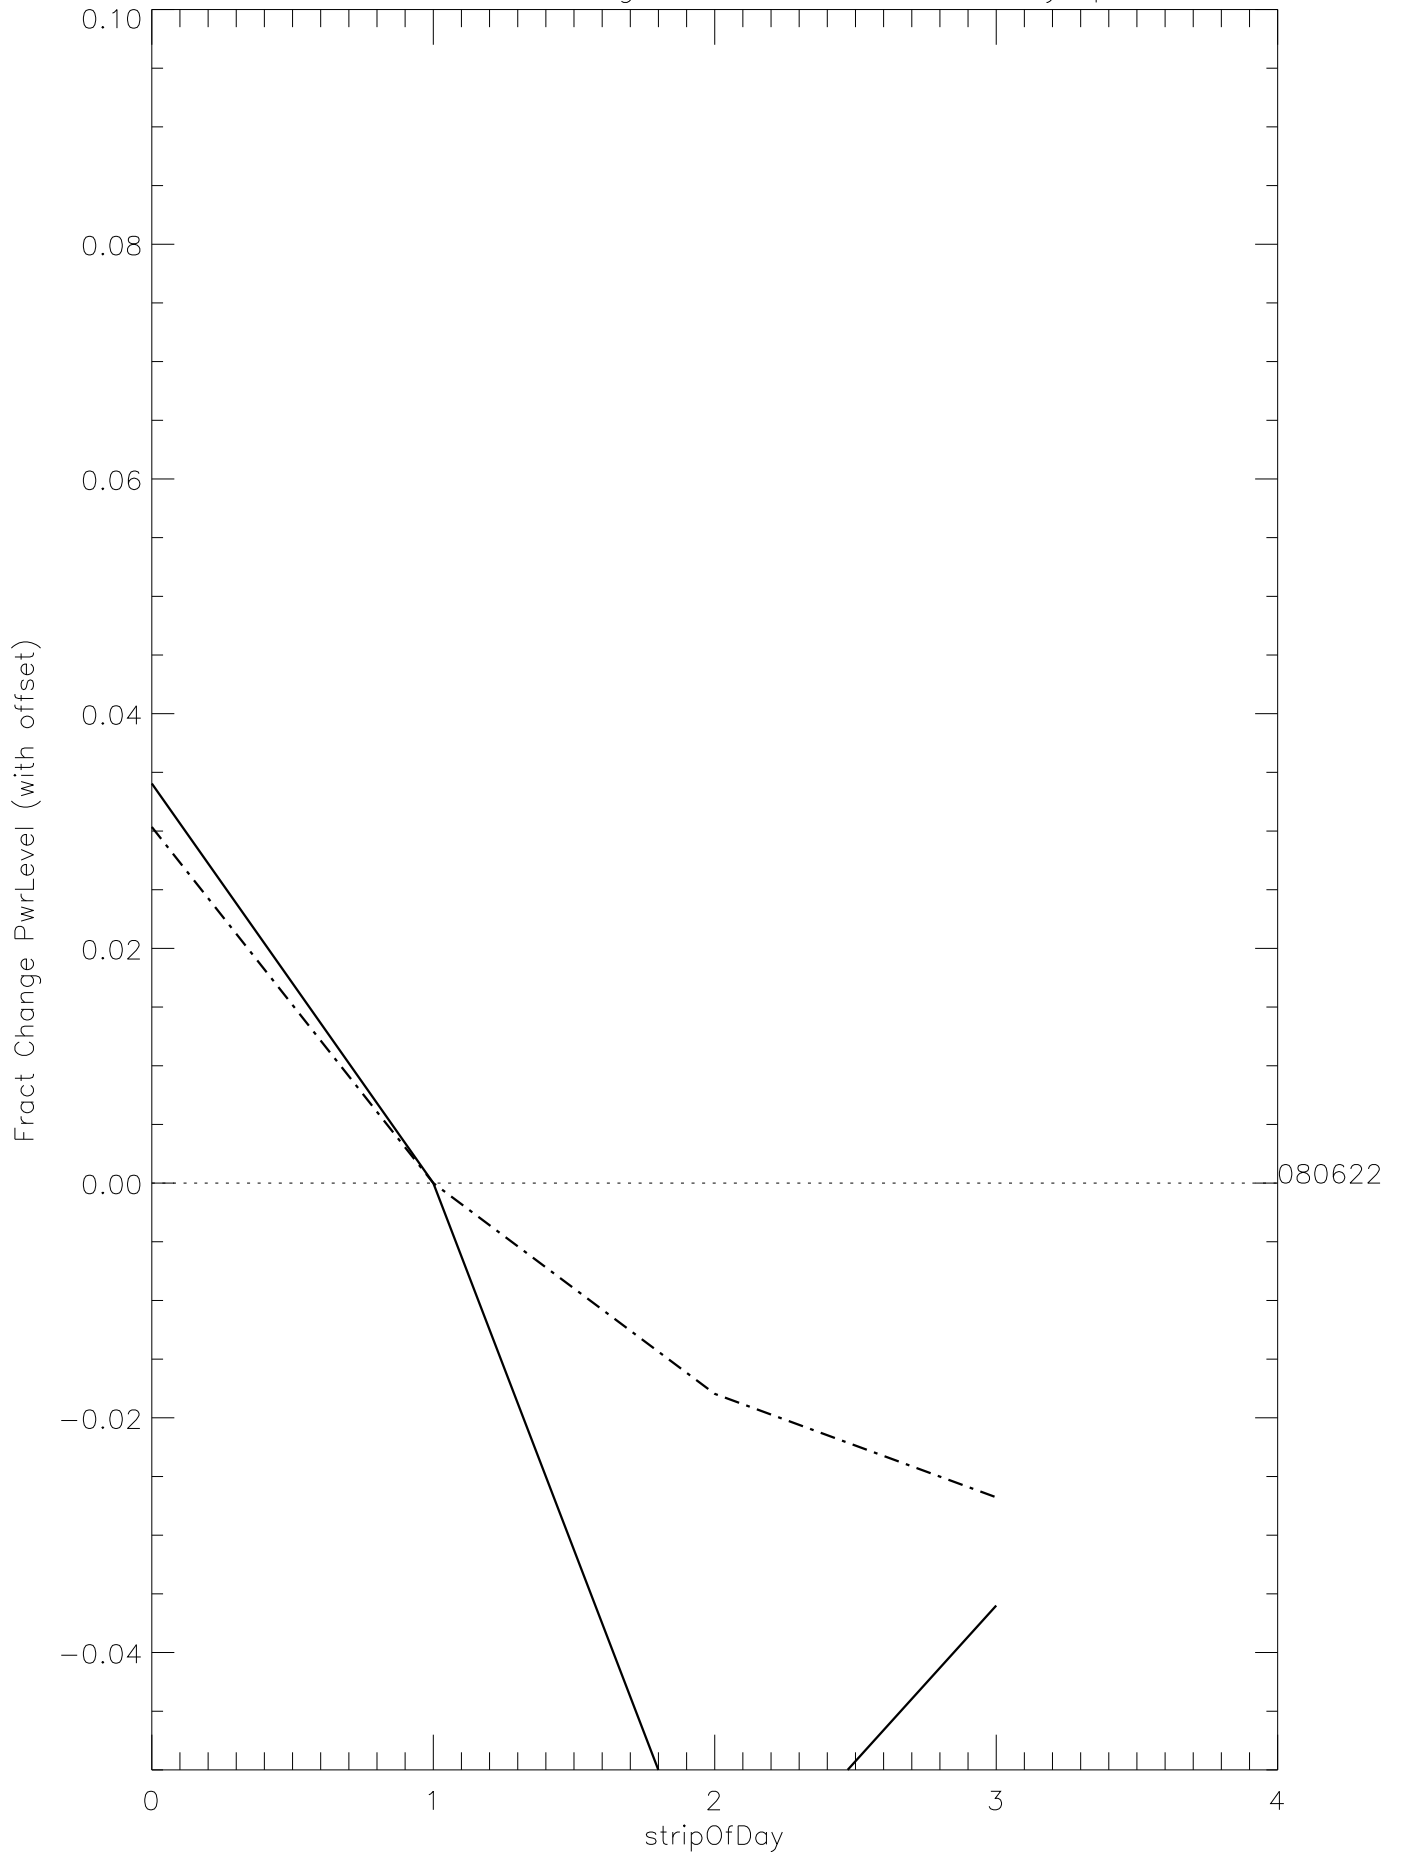

a2048 fractional change PwrLevel for each day. pixel:0

a2048 fractional change PwrLevel for each day. pixel:1

a2048 fractional change PwrLevel for each day. pixel:2

a2048 fractional change PwrLevel for each day. pixel:3

a2048 fractional change PwrLevel for each day. pixel:4

a2048 fractional change PwrLevel for each day. pixel:5

a2048 fractional change PwrLevel for each day. pixel:6