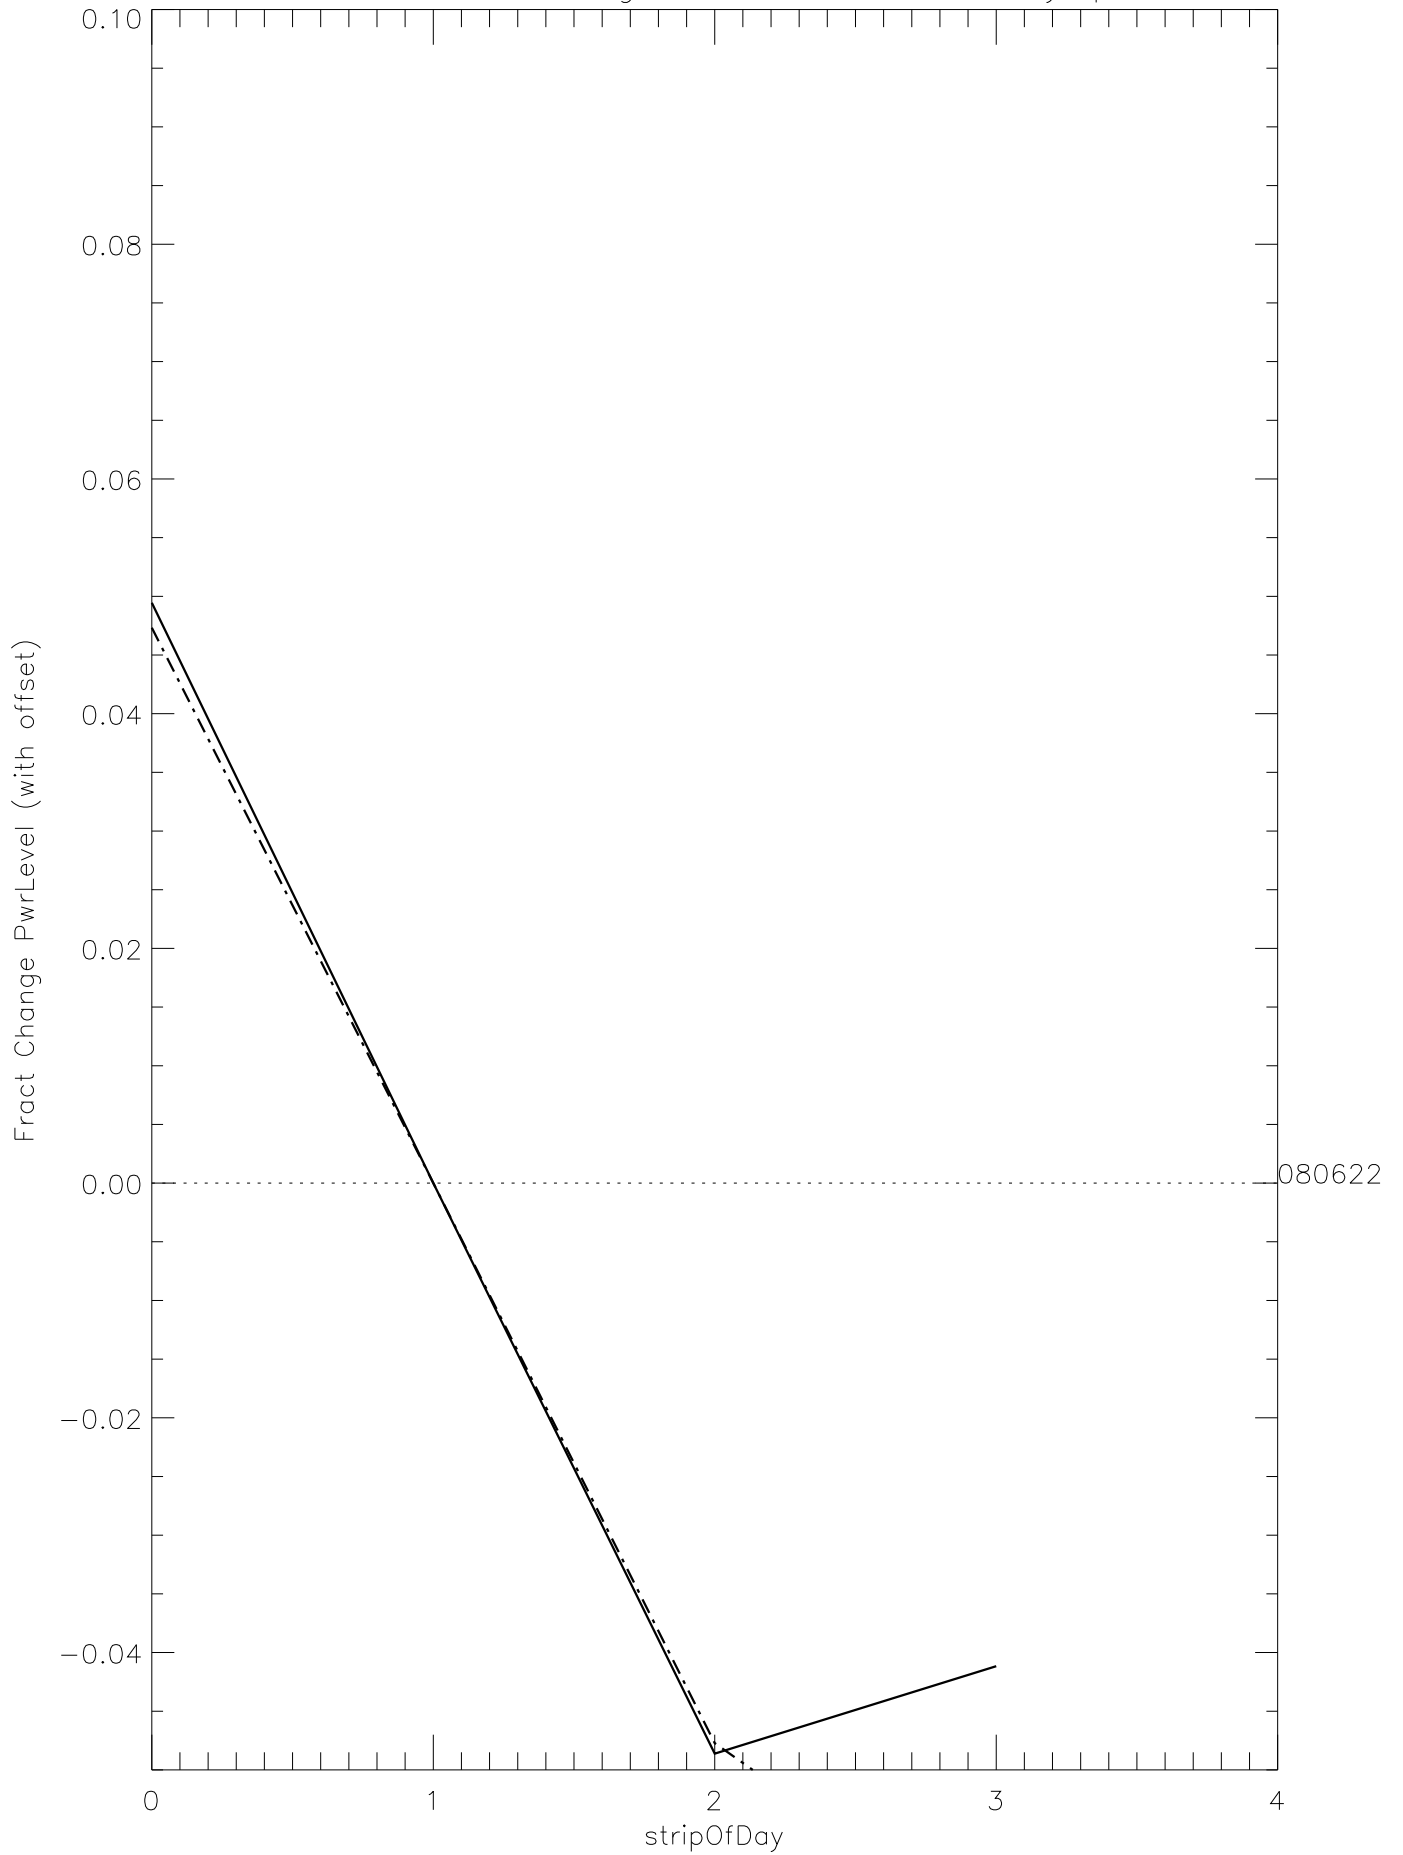

a2048 fractional change PwrLevel for each day. pixel:0

a2048 fractional change PwrLevel for each day. pixel:1

a2048 fractional change PwrLevel for each day. pixel:2

a2048 fractional change PwrLevel for each day. pixel:3

a2048 fractional change PwrLevel for each day. pixel:4

a2048 fractional change PwrLevel for each day. pixel:5

a2048 fractional change PwrLevel for each day. pixel:6