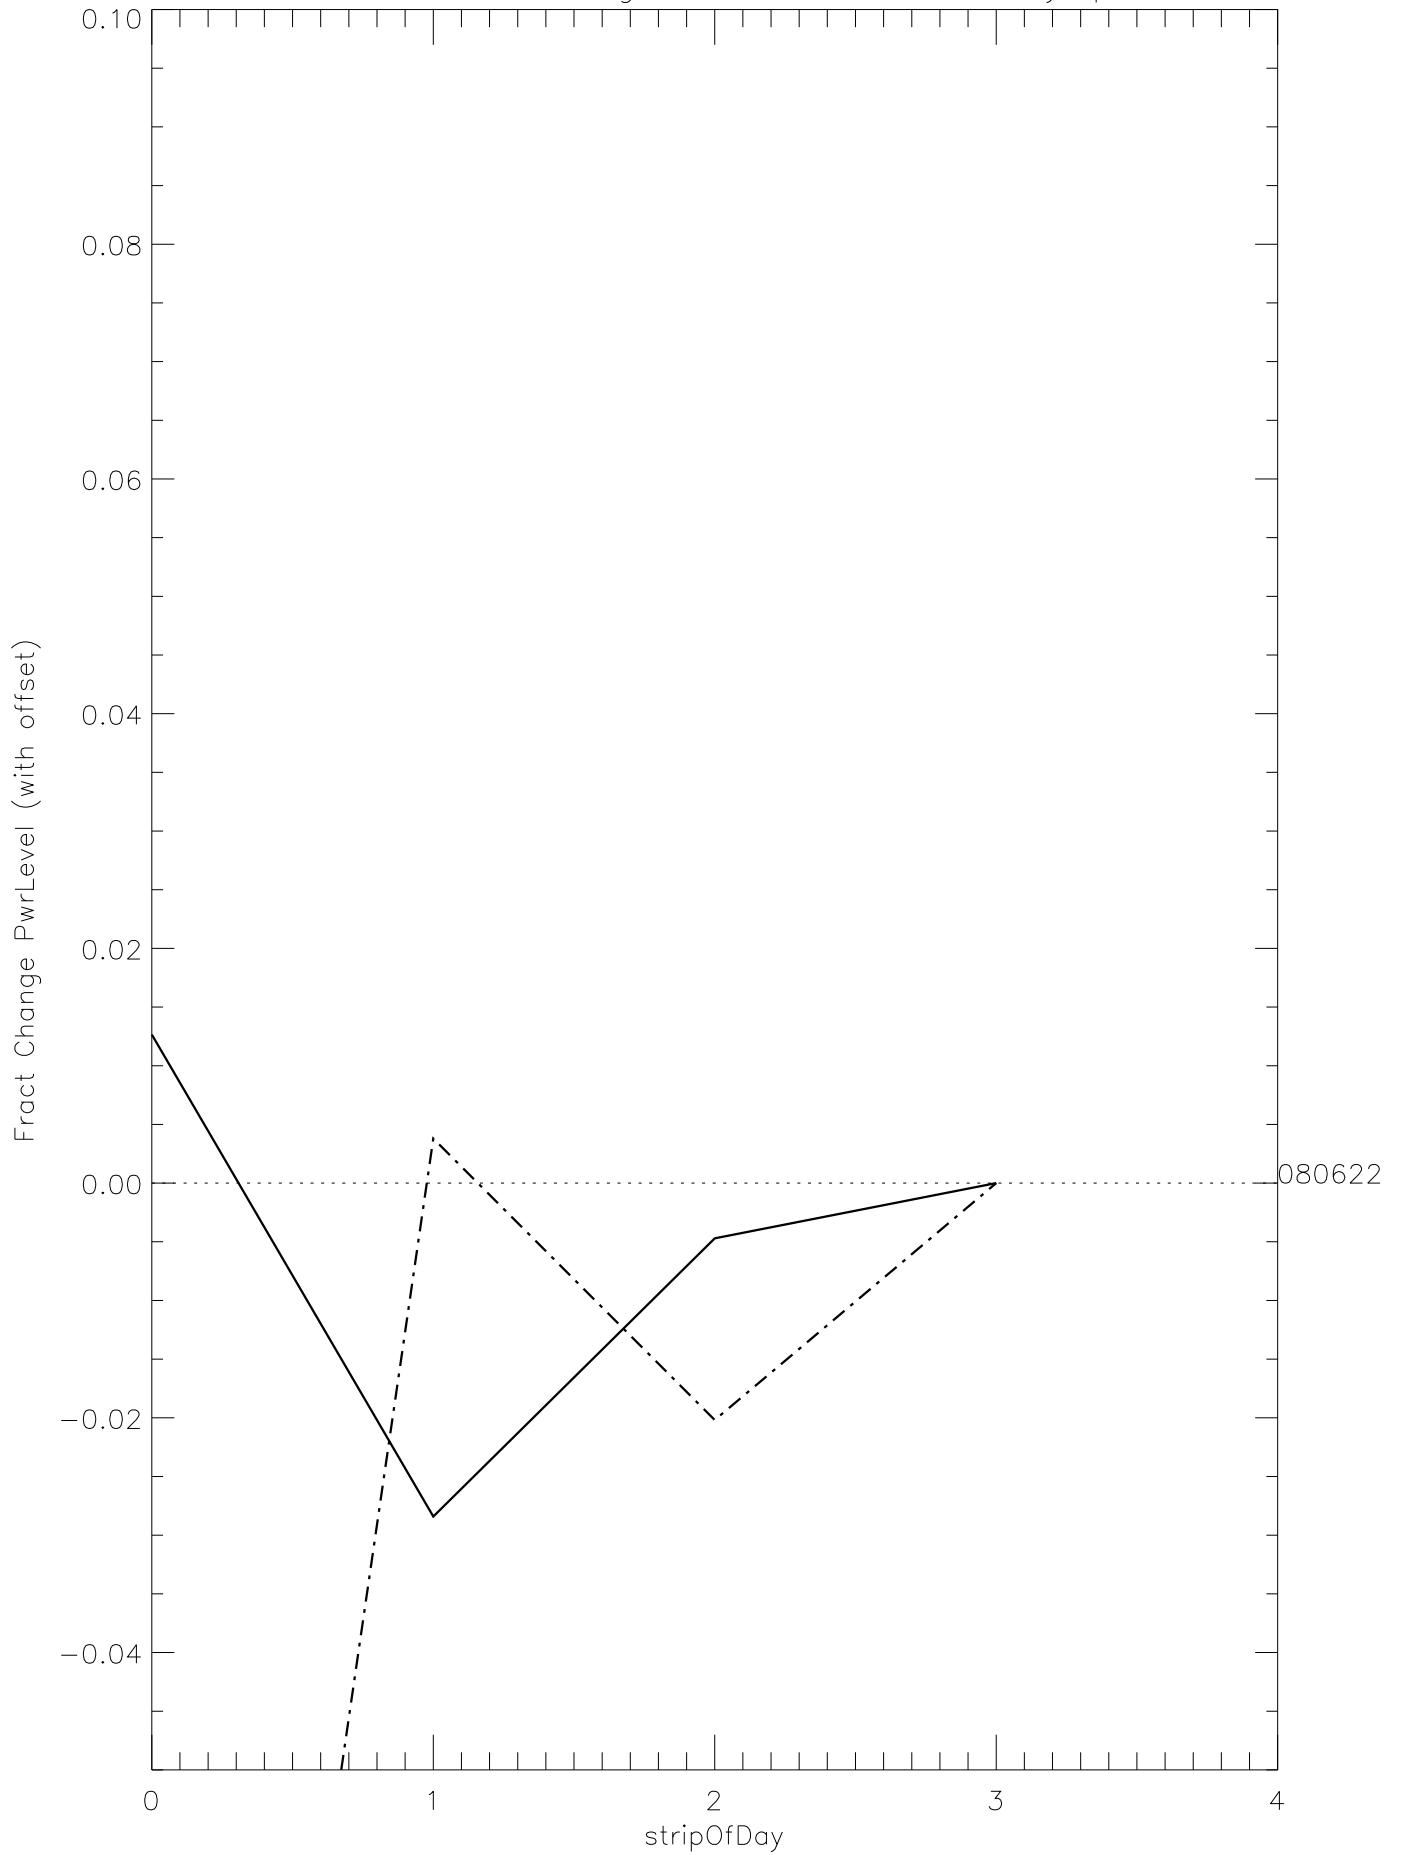

a2048 fractional change PwrLevel for each day. pixel:0

a2048 fractional change PwrLevel for each day. pixel:1

a2048 fractional change PwrLevel for each day. pixel:2

a2048 fractional change PwrLevel for each day. pixel:3

a2048 fractional change PwrLevel for each day. pixel:4

a2048 fractional change PwrLevel for each day. pixel:5

a2048 fractional change PwrLevel for each day. pixel:6