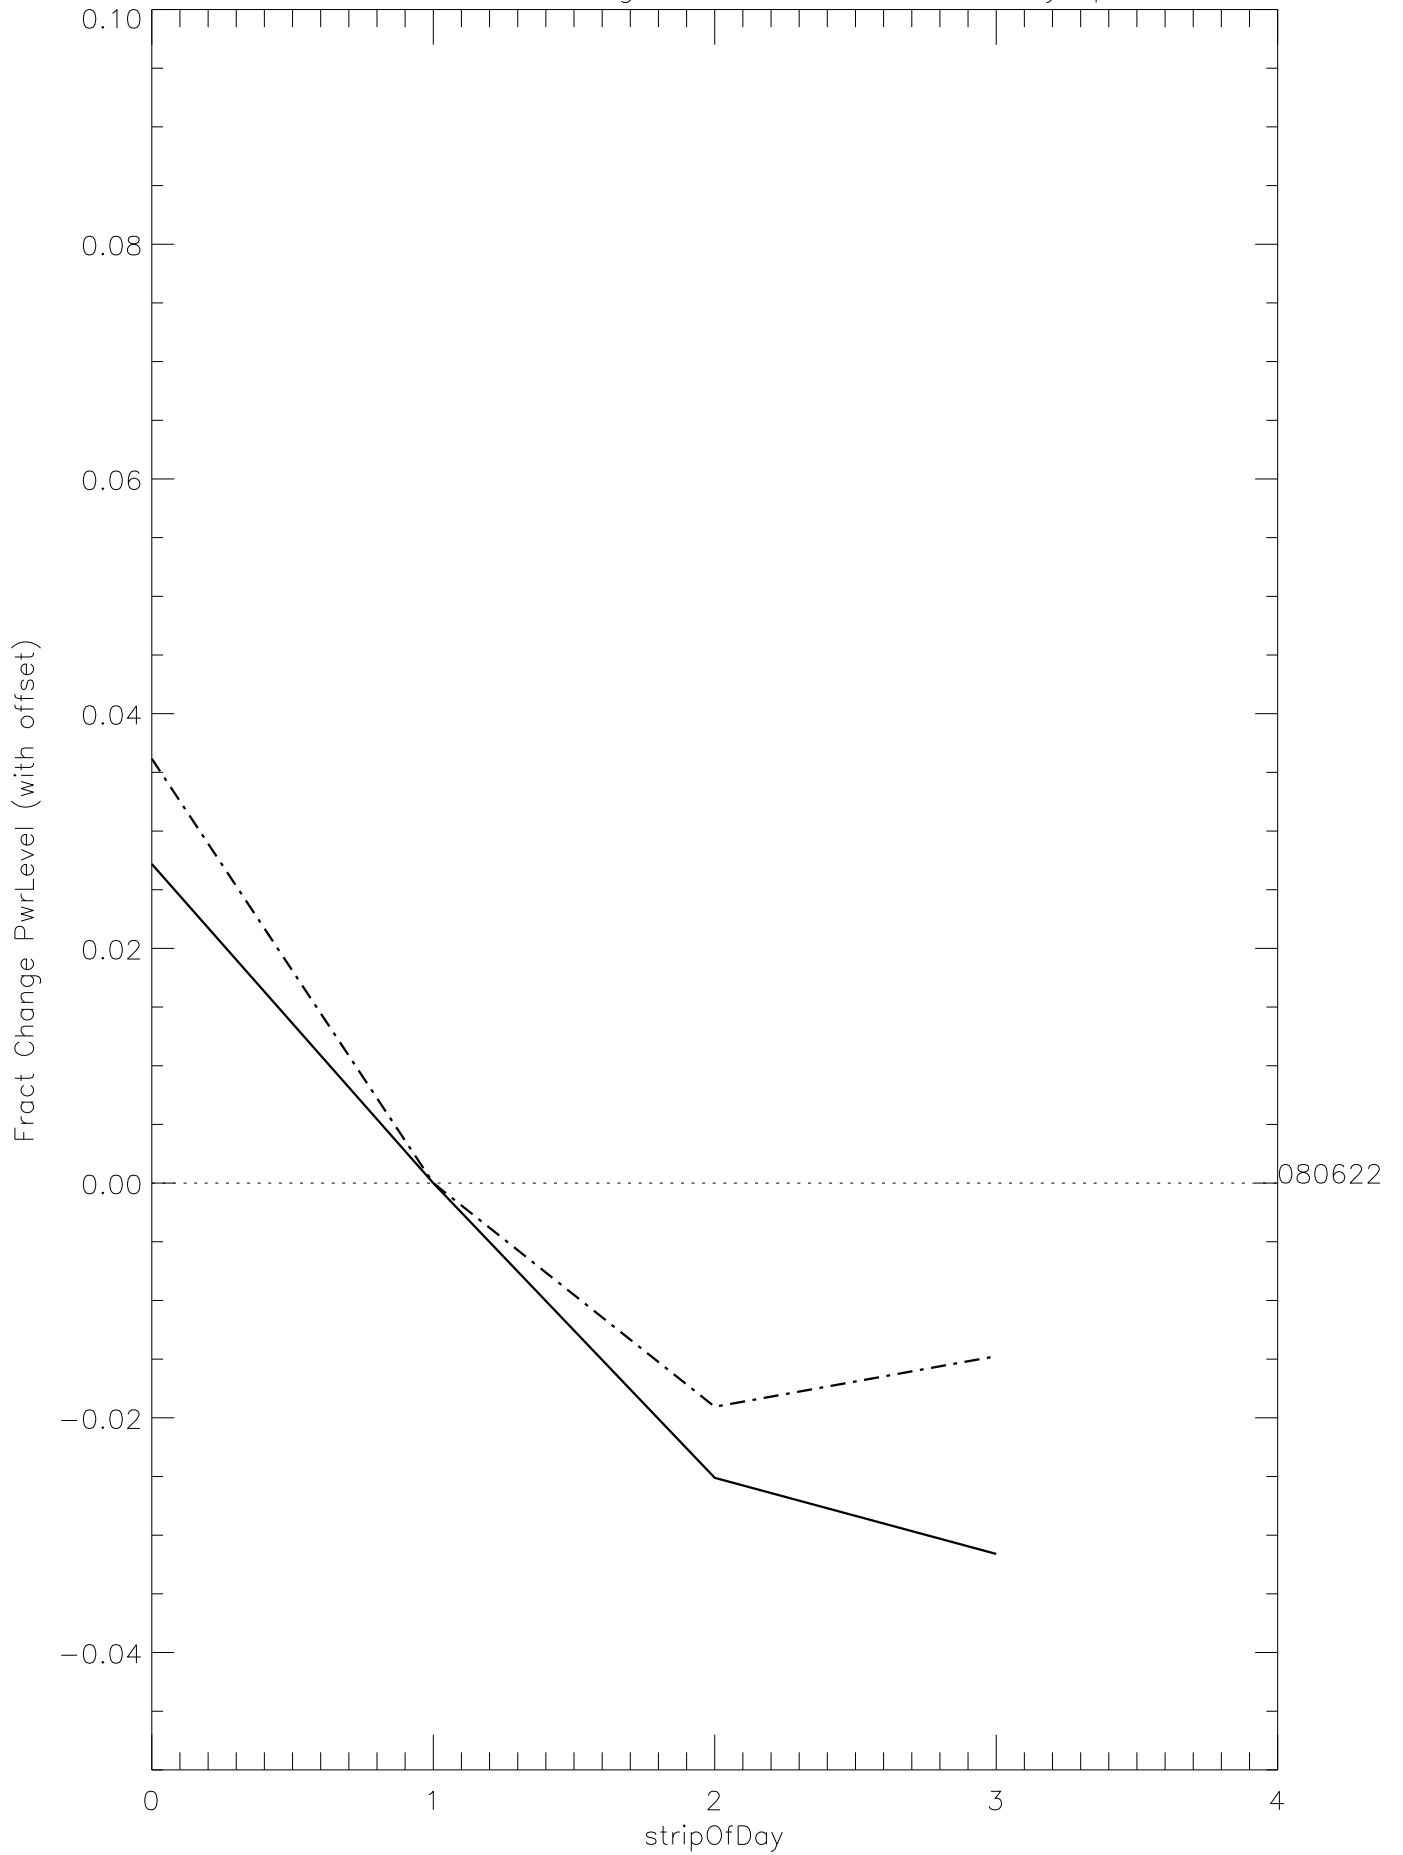

a2048 fractional change PwrLevel for each day. pixel:0

a2048 fractional change PwrLevel for each day. pixel:1

a2048 fractional change PwrLevel for each day. pixel:2

a2048 fractional change PwrLevel for each day. pixel:3

a2048 fractional change PwrLevel for each day. pixel:4

a2048 fractional change PwrLevel for each day. pixel:5

a2048 fractional change PwrLevel for each day. pixel:6