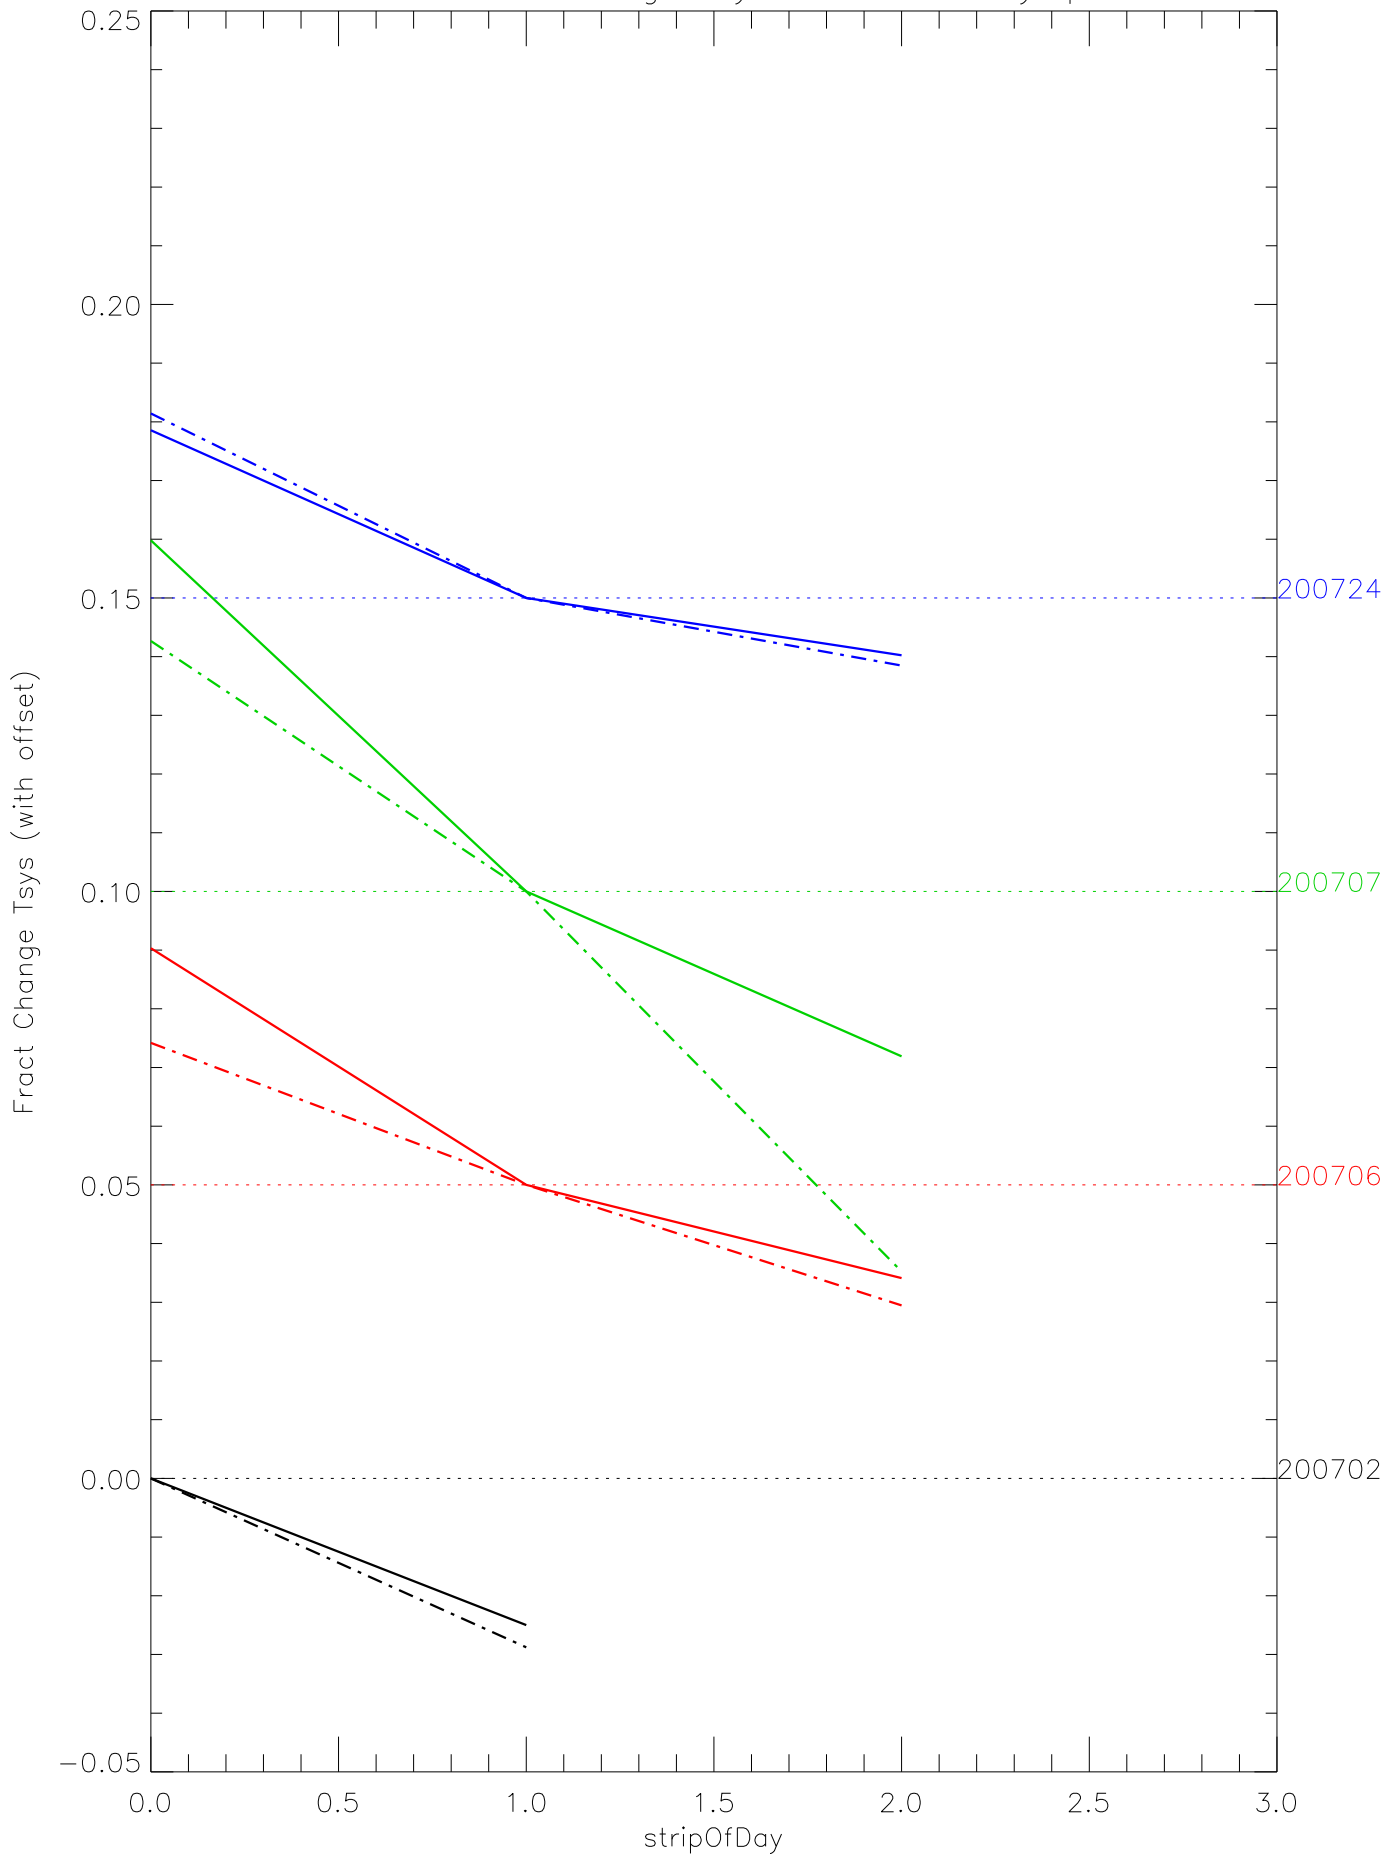

a2048 fractional change TsysK for each day. pixel:0

a2048 fractional change TsysK for each day. pixel:1

a2048 fractional change TsysK for each day. pixel:2

a2048 fractional change TsysK for each day. pixel:3

a2048 fractional change TsysK for each day. pixel:4

a2048 fractional change TsysK for each day. pixel:5

a2048 fractional change TsysK for each day. pixel:6