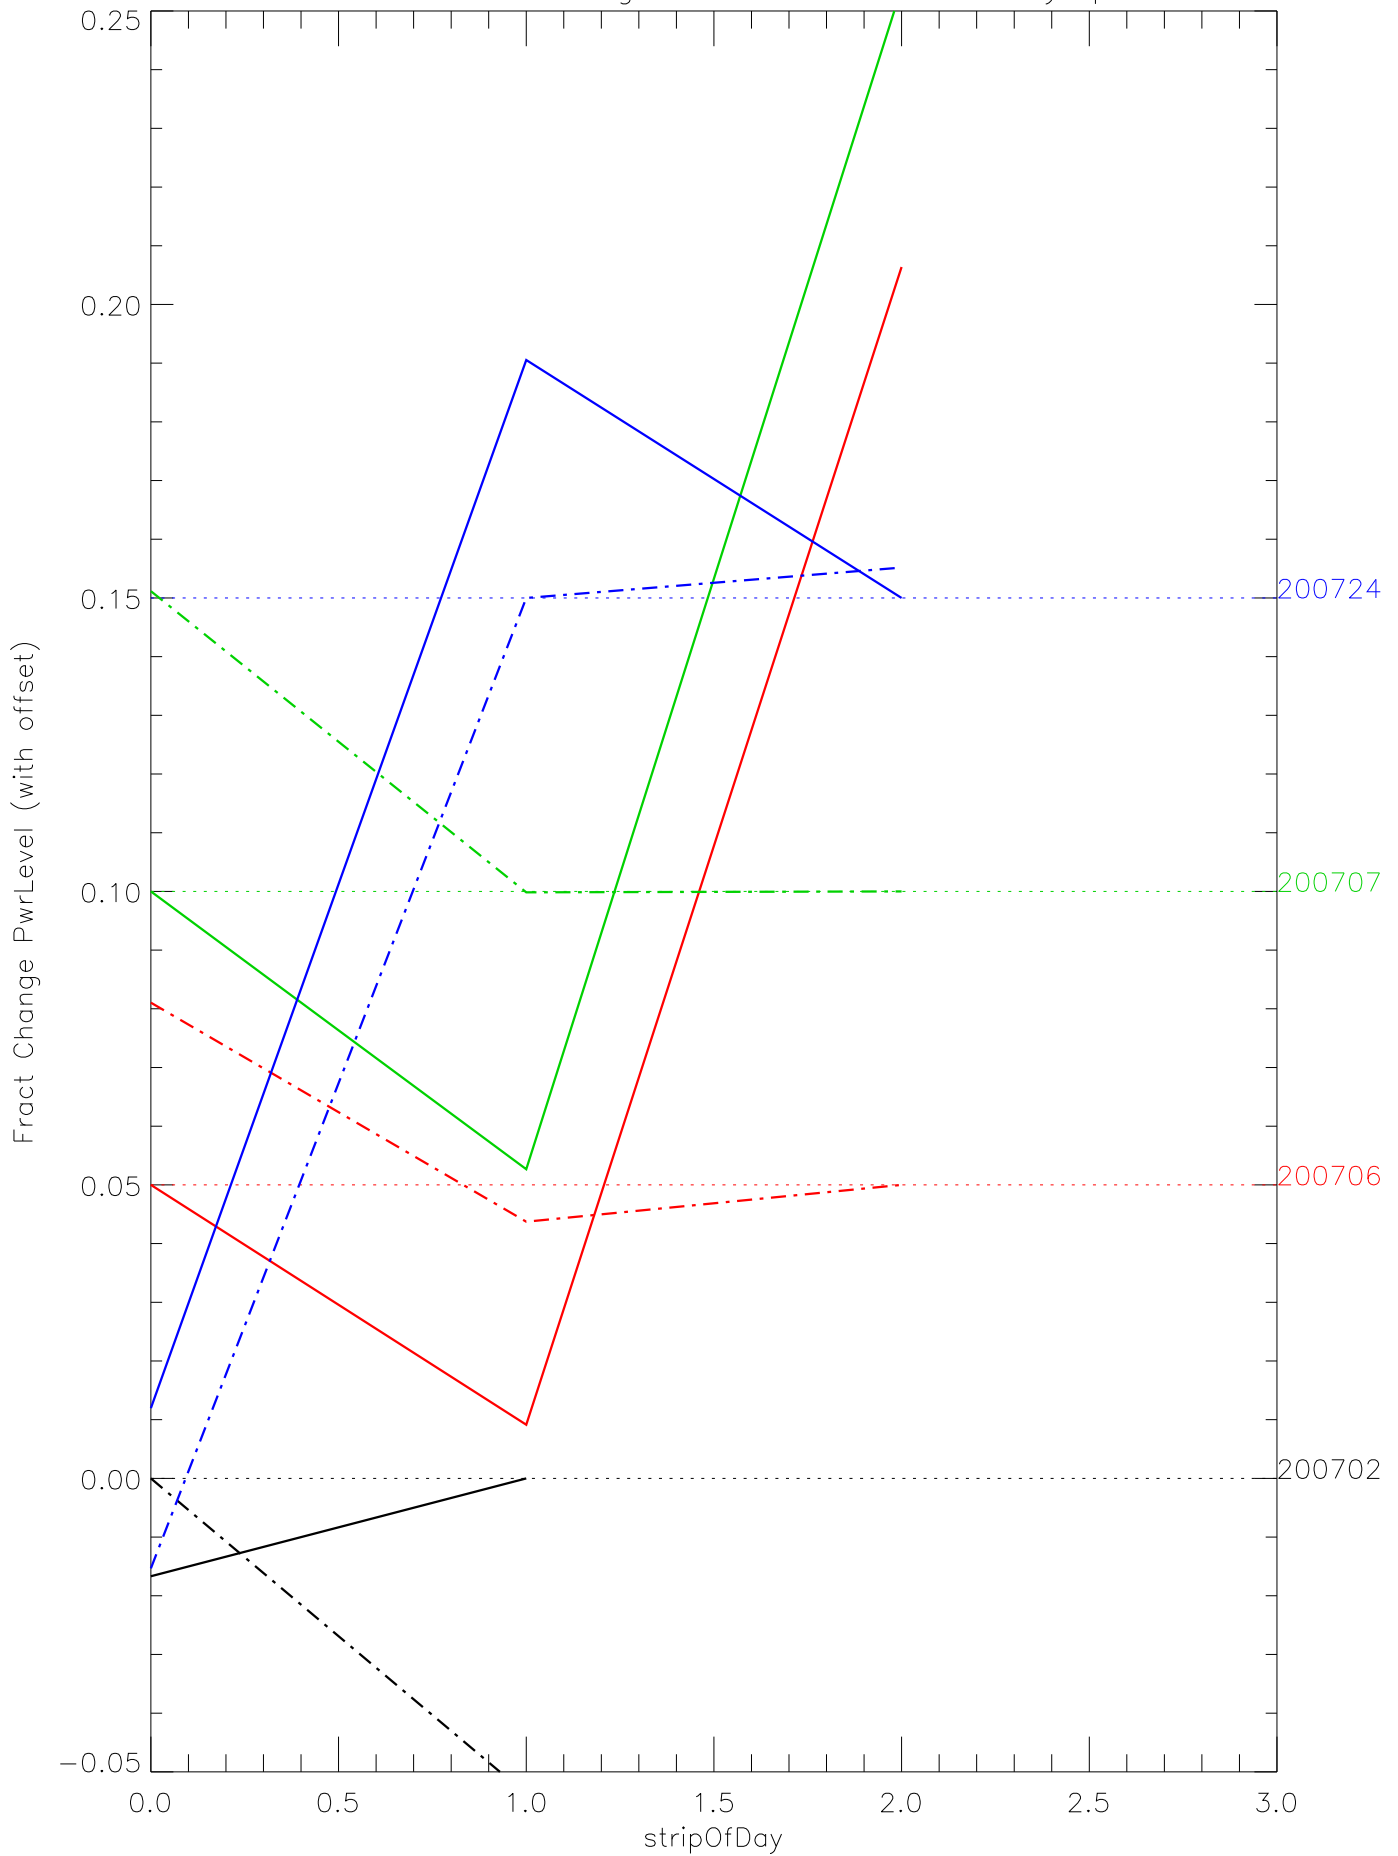

a2048 fractional change PwrLevel for each day. pixel:0

a2048 fractional change PwrLevel for each day. pixel:1

a2048 fractional change PwrLevel for each day. pixel:2

a2048 fractional change PwrLevel for each day. pixel:3

a2048 fractional change PwrLevel for each day. pixel:4

a2048 fractional change PwrLevel for each day. pixel:5

a2048 fractional change PwrLevel for each day. pixel:6