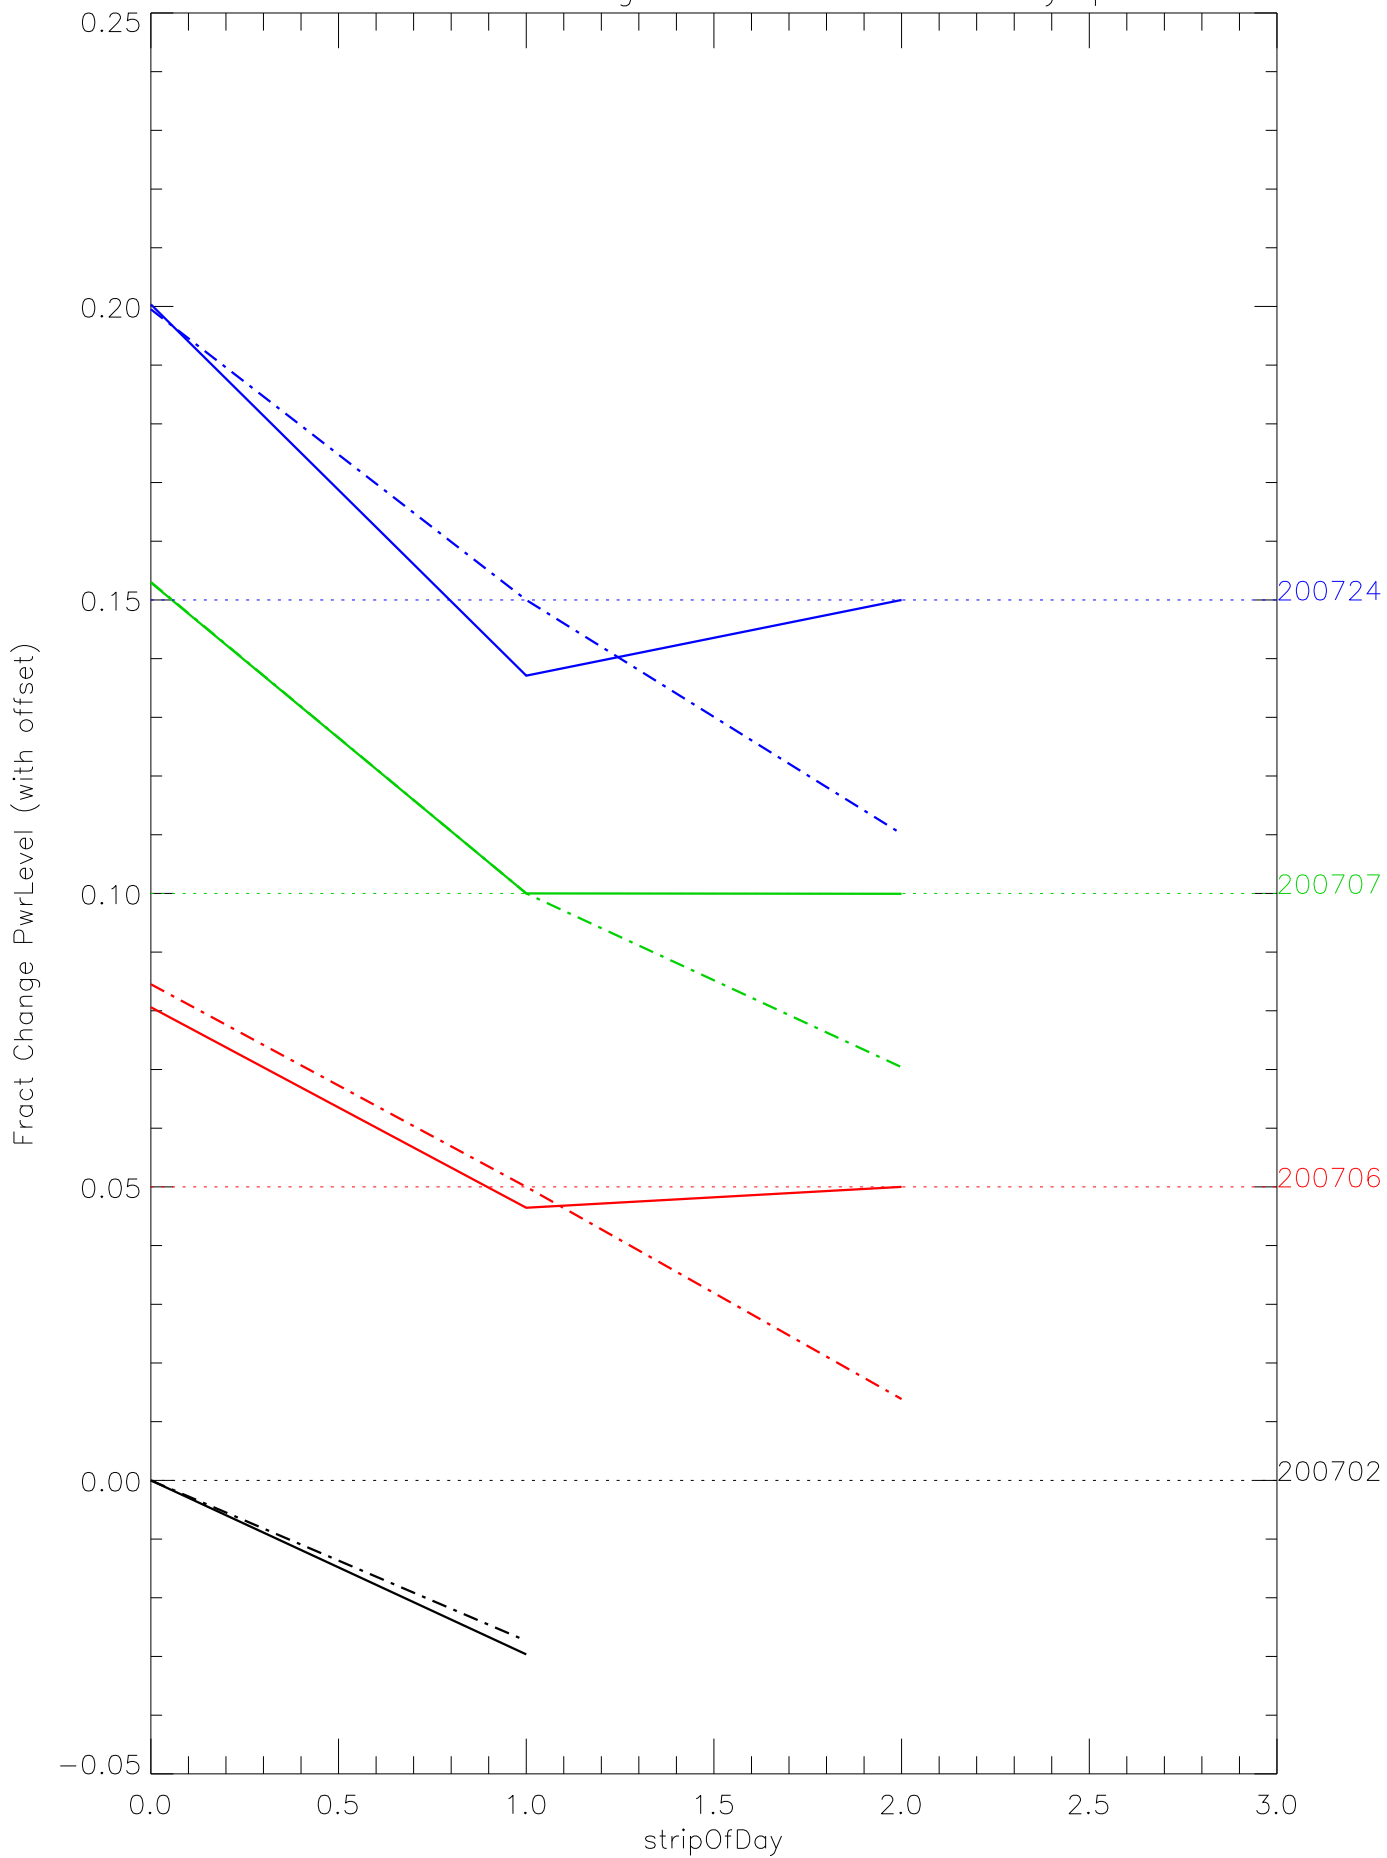

a2048 fractional change PwrLevel for each day. pixel:0

a2048 fractional change PwrLevel for each day. pixel:1

a2048 fractional change PwrLevel for each day. pixel:2

a2048 fractional change PwrLevel for each day. pixel:3

a2048 fractional change PwrLevel for each day. pixel:4

a2048 fractional change PwrLevel for each day. pixel:5

a2048 fractional change PwrLevel for each day. pixel:6