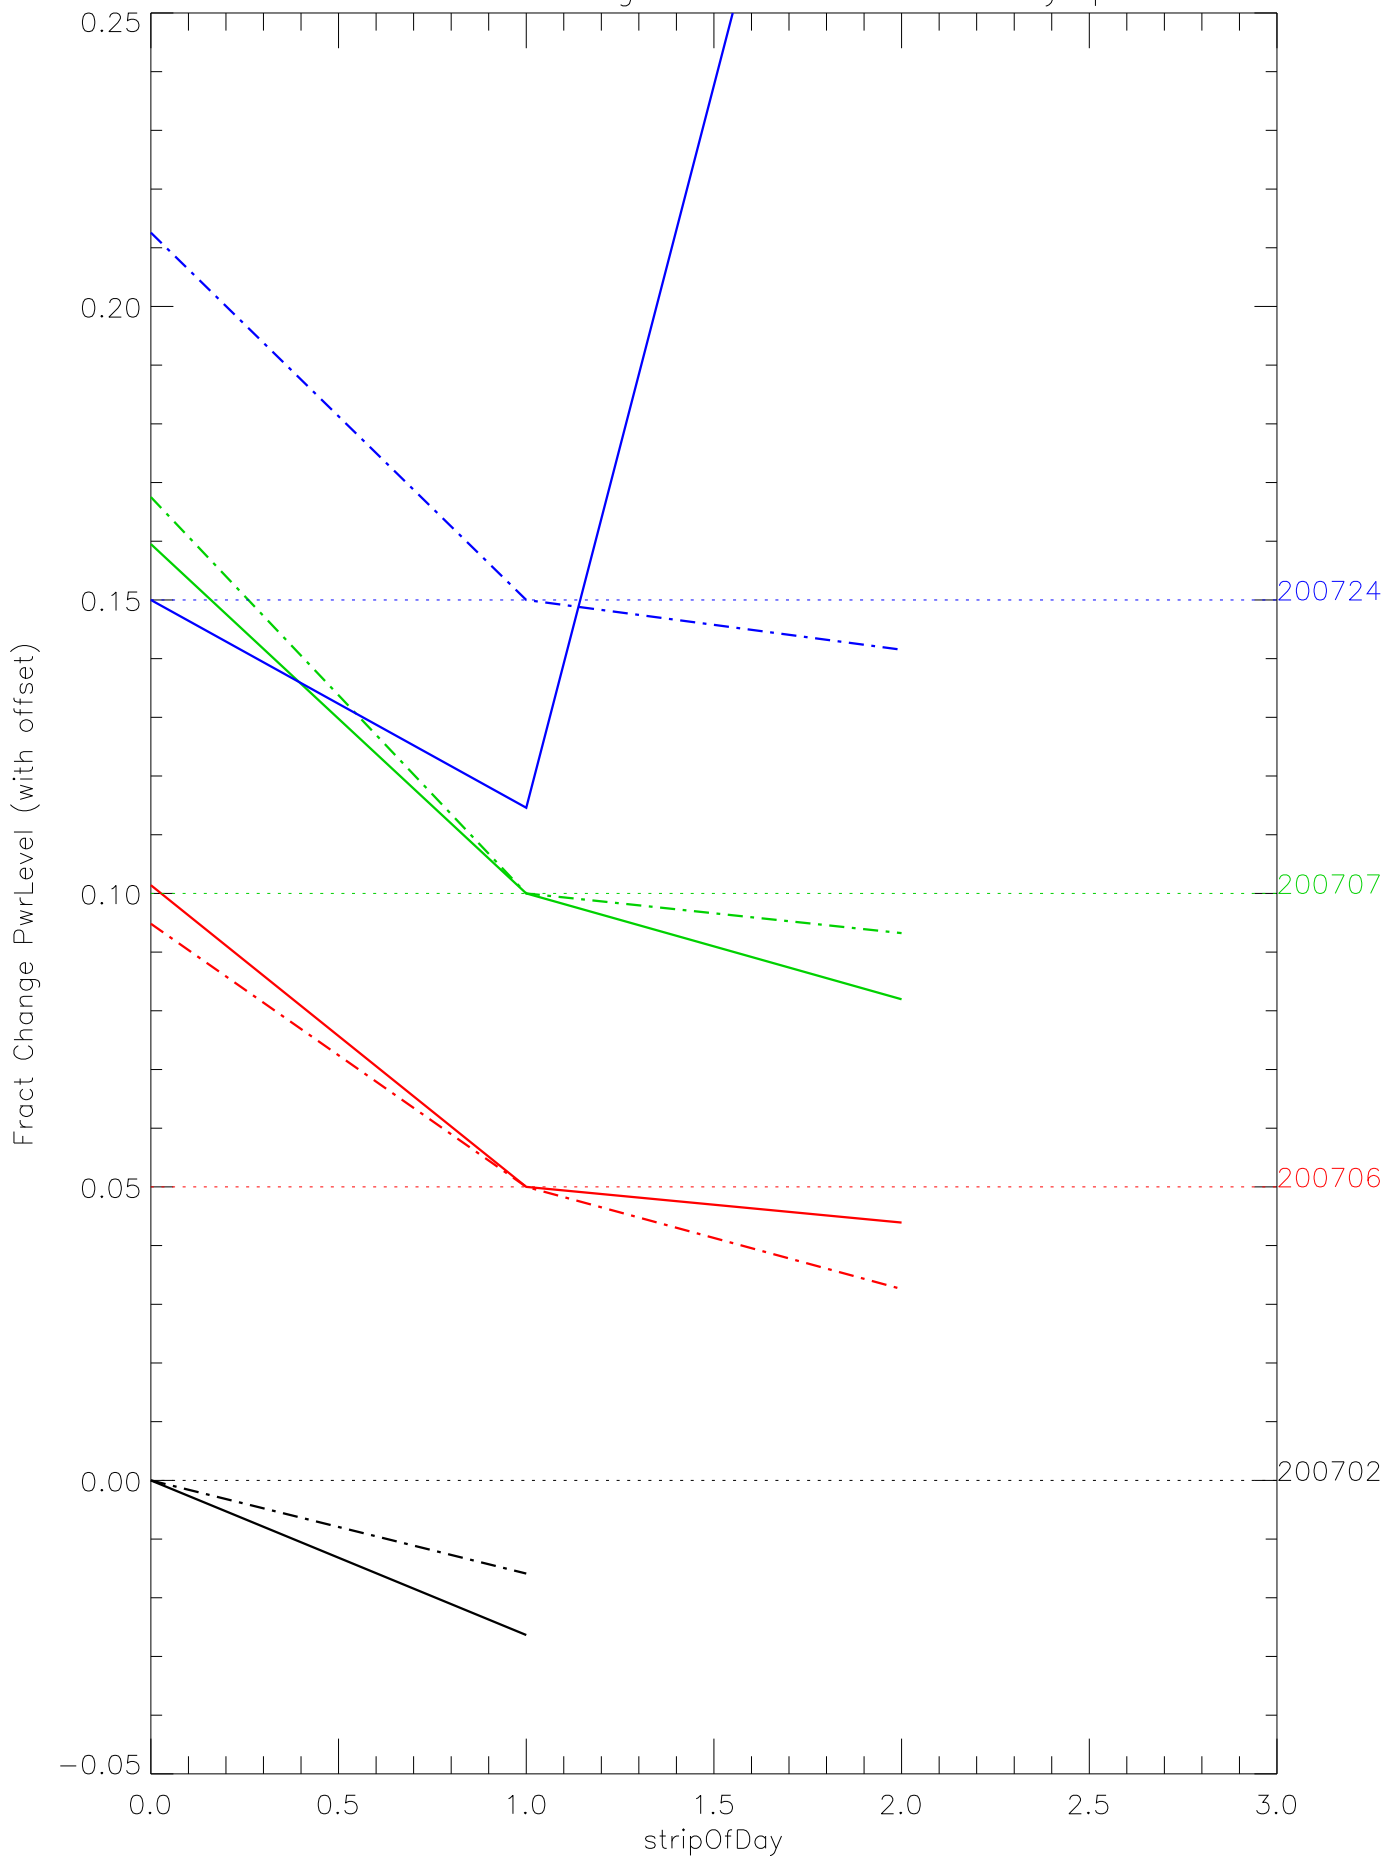

a2048 fractional change PwrLevel for each day. pixel:0

a2048 fractional change PwrLevel for each day. pixel:1

a2048 fractional change PwrLevel for each day. pixel:2

a2048 fractional change PwrLevel for each day. pixel:3

a2048 fractional change PwrLevel for each day. pixel:4

a2048 fractional change PwrLevel for each day. pixel:5

a2048 fractional change PwrLevel for each day. pixel:6