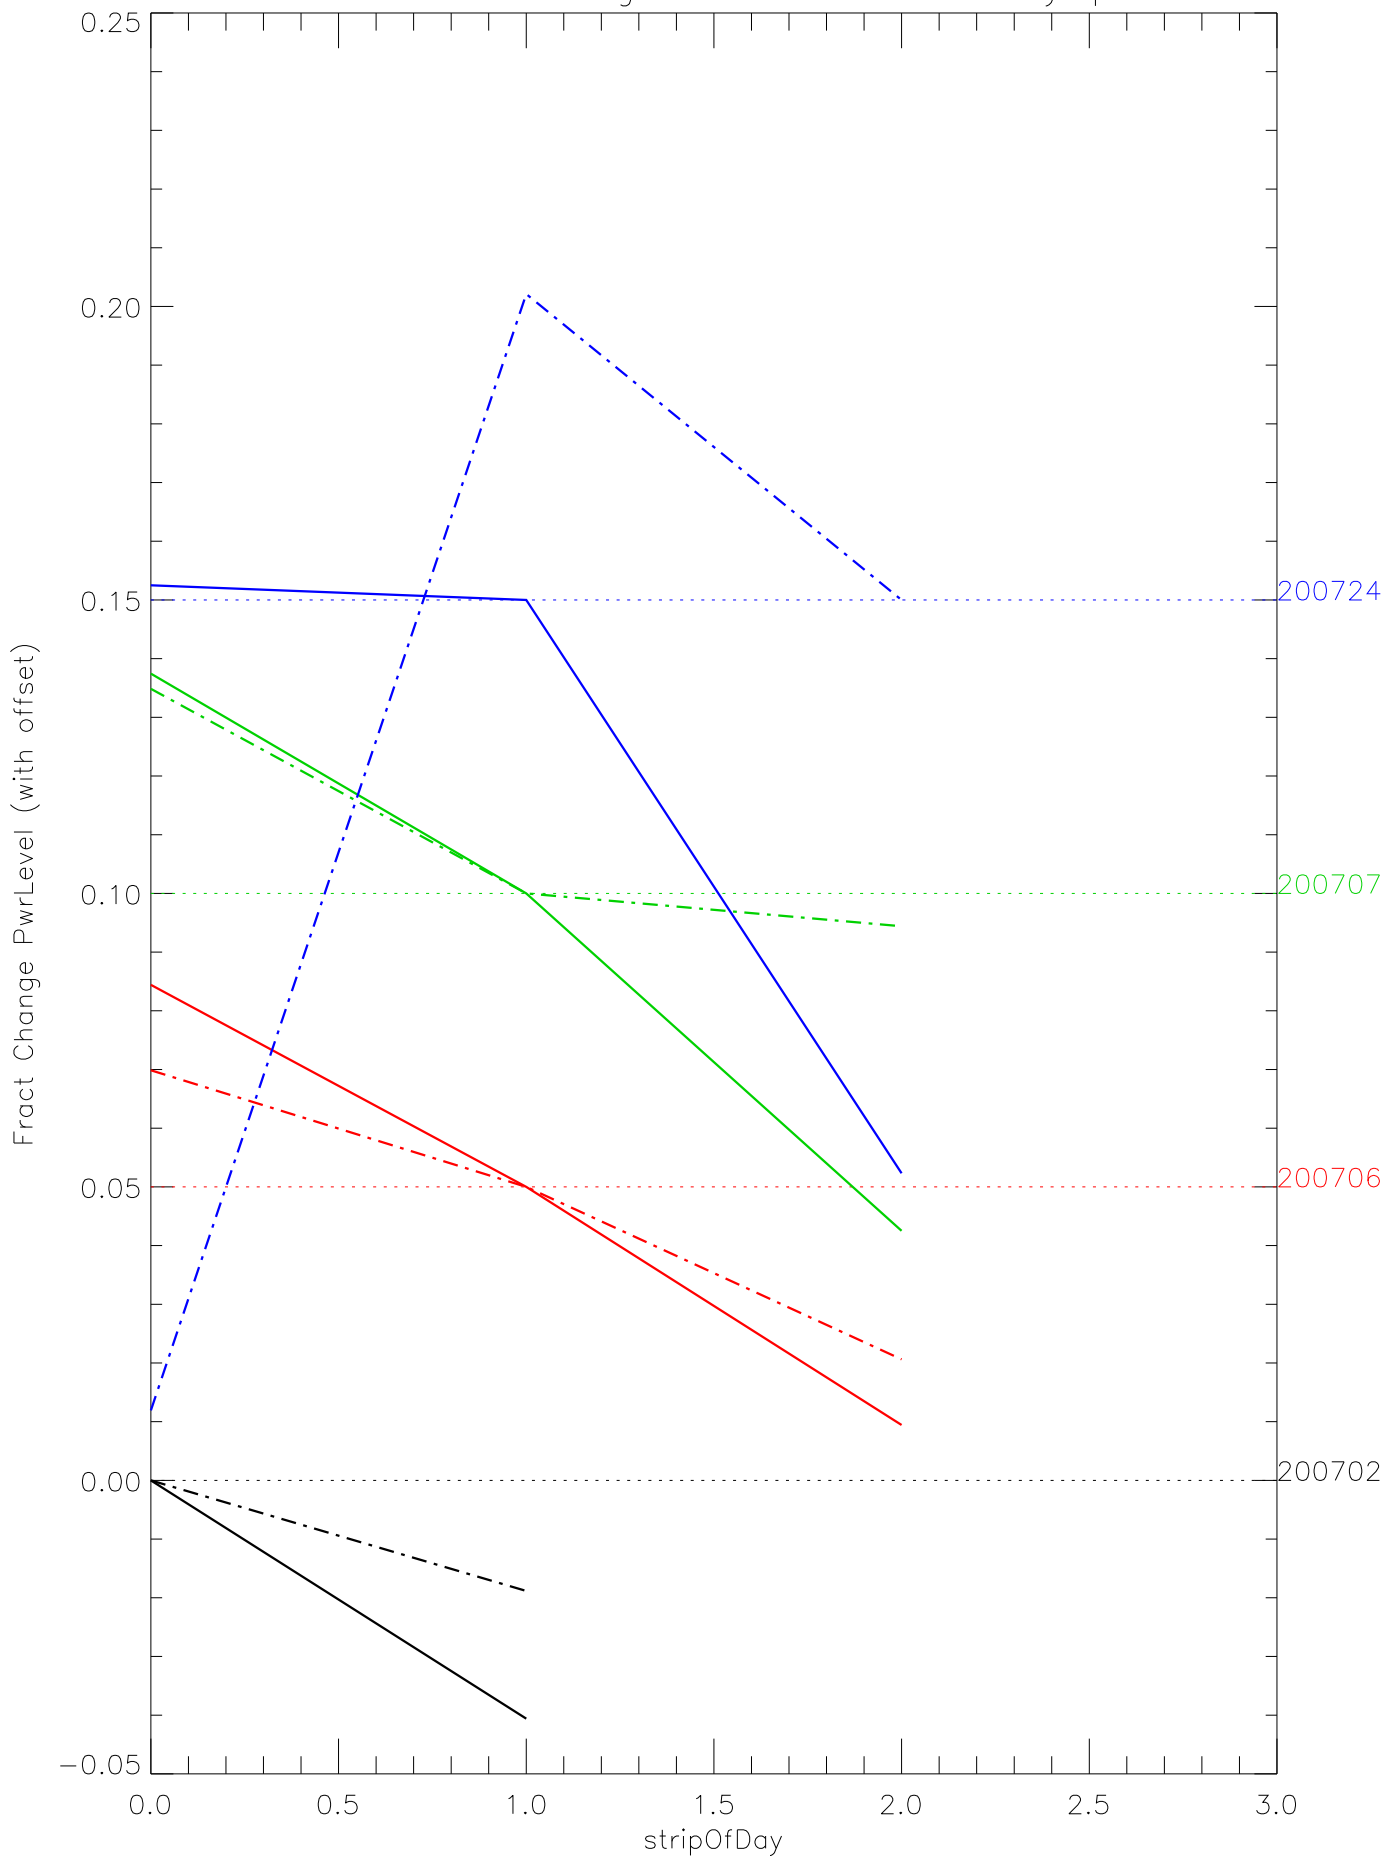

a2048 fractional change PwrLevel for each day. pixel:0

a2048 fractional change PwrLevel for each day. pixel:1

a2048 fractional change PwrLevel for each day. pixel:2

a2048 fractional change PwrLevel for each day. pixel:3

a2048 fractional change PwrLevel for each day. pixel:4

a2048 fractional change PwrLevel for each day. pixel:5

a2048 fractional change PwrLevel for each day. pixel:6