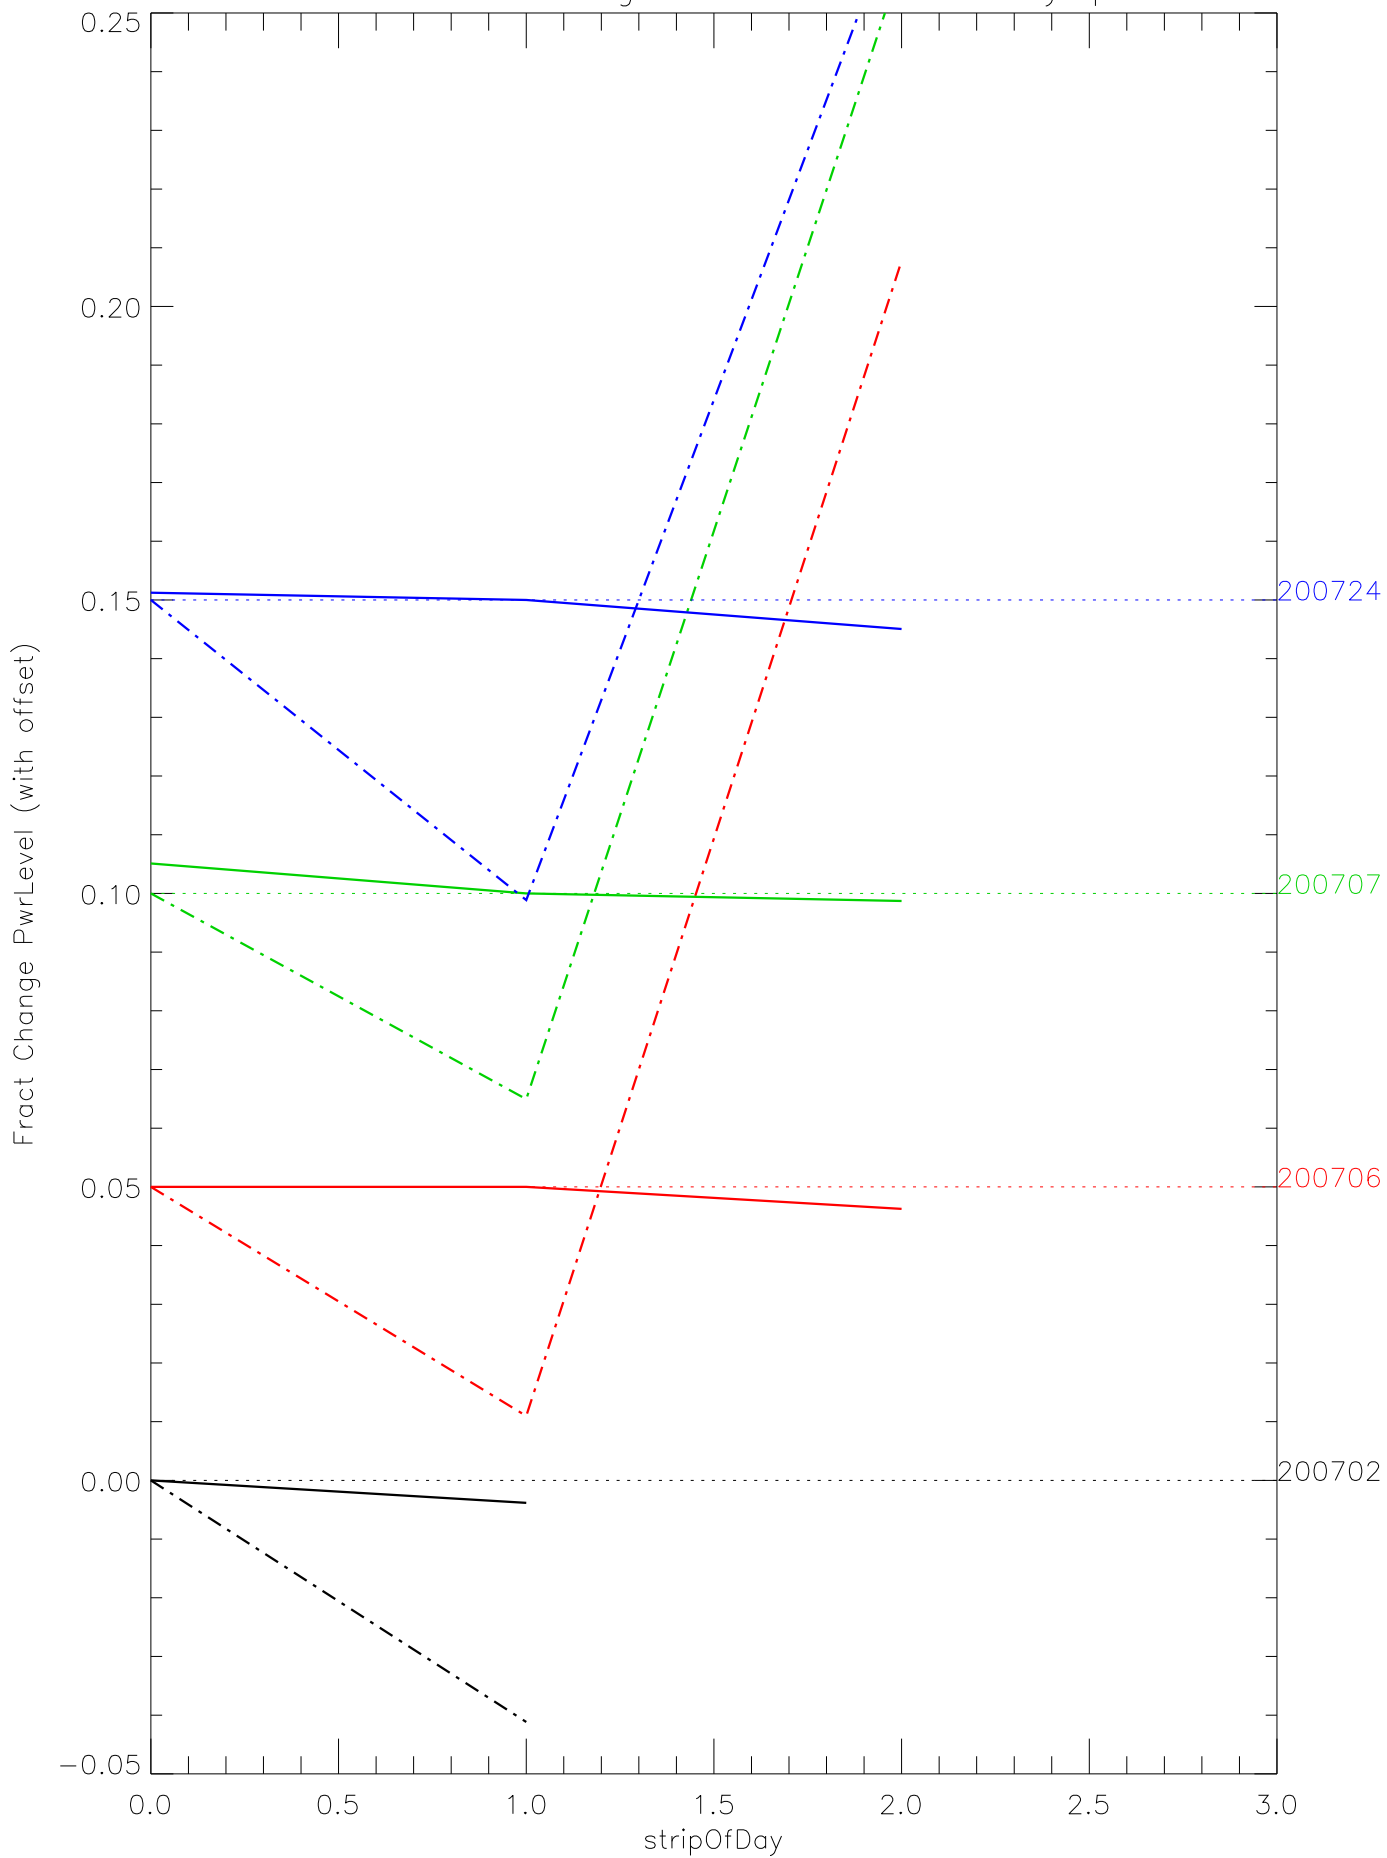

a2048 fractional change PwrLevel for each day. pixel:0

a2048 fractional change PwrLevel for each day. pixel:1

a2048 fractional change PwrLevel for each day. pixel:2

a2048 fractional change PwrLevel for each day. pixel:3

a2048 fractional change PwrLevel for each day. pixel:4

a2048 fractional change PwrLevel for each day. pixel:5

a2048 fractional change PwrLevel for each day. pixel:6