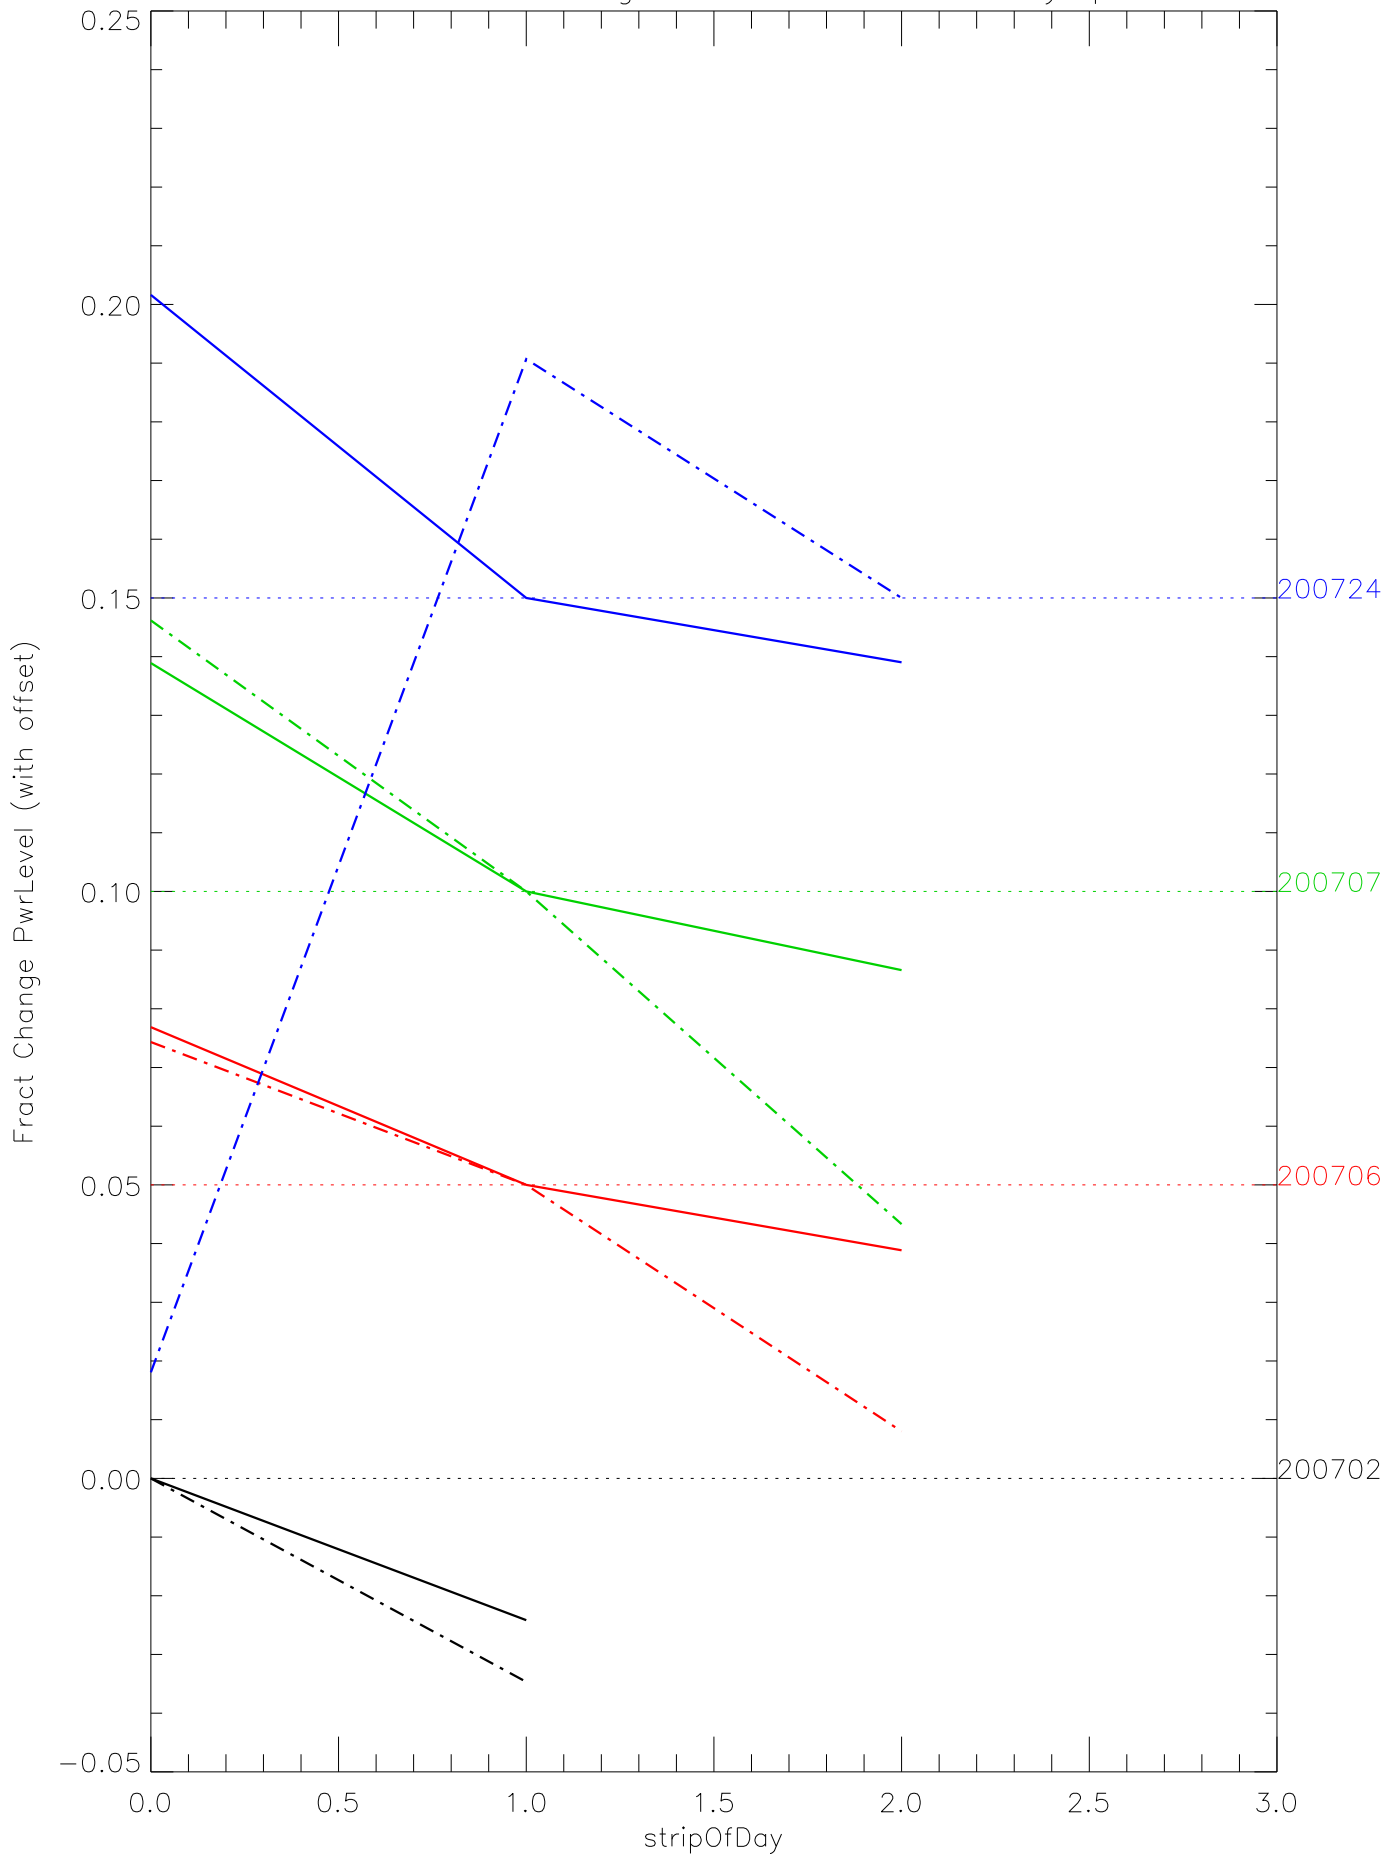

a2048 fractional change PwrLevel for each day. pixel:0

a2048 fractional change PwrLevel for each day. pixel:1

a2048 fractional change PwrLevel for each day. pixel:2

a2048 fractional change PwrLevel for each day. pixel:3

a2048 fractional change PwrLevel for each day. pixel:4

a2048 fractional change PwrLevel for each day. pixel:5

a2048 fractional change PwrLevel for each day. pixel:6