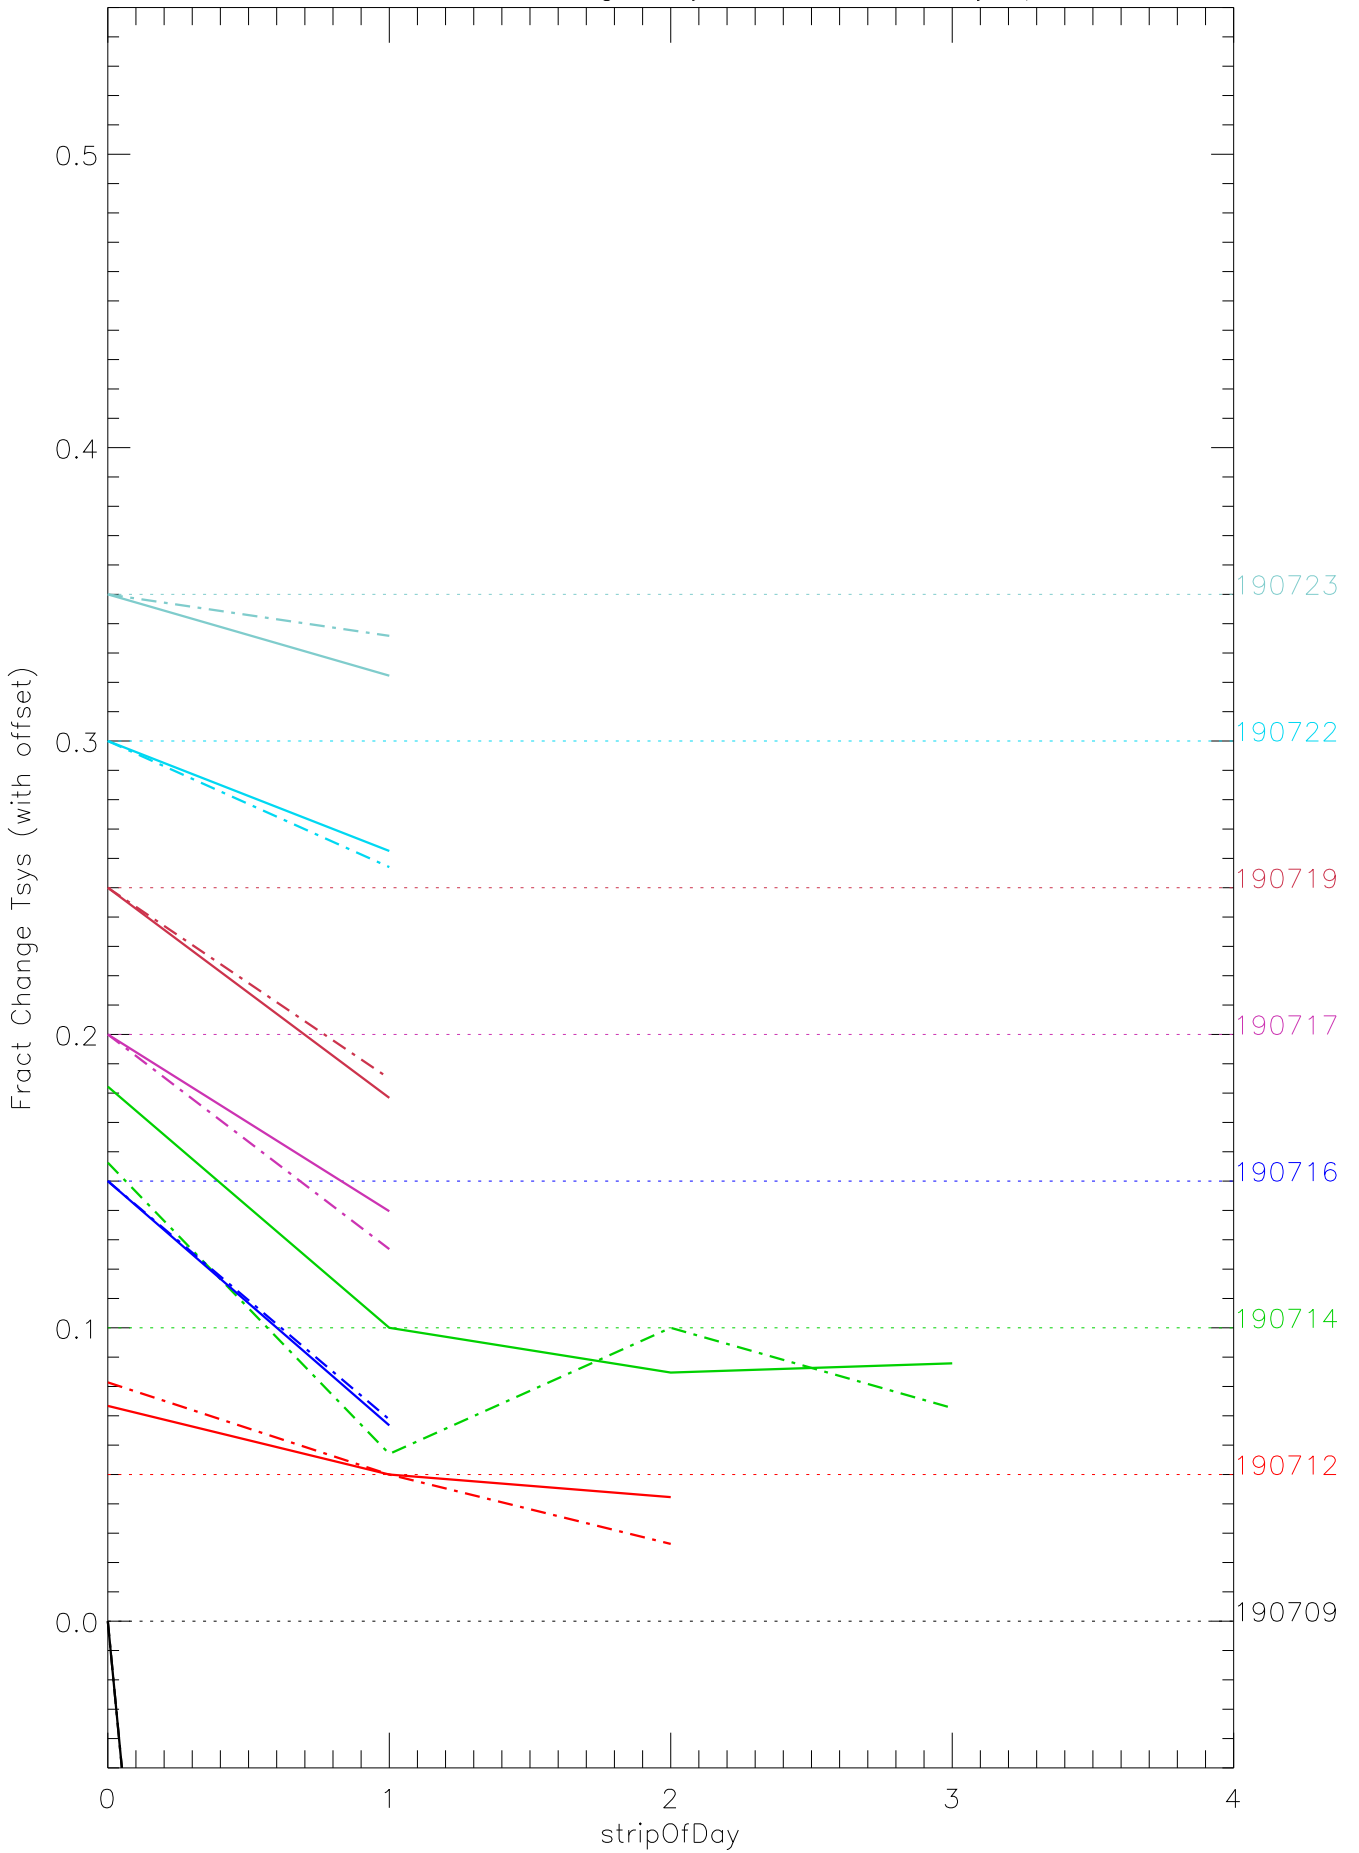

a2048 fractional change TsysK for each day. pixel:0

a2048 fractional change TsysK for each day. pixel:1

a2048 fractional change TsysK for each day. pixel:2

a2048 fractional change TsysK for each day. pixel:3

a2048 fractional change TsysK for each day. pixel:4

a2048 fractional change TsysK for each day. pixel:5

a2048 fractional change TsysK for each day. pixel:6