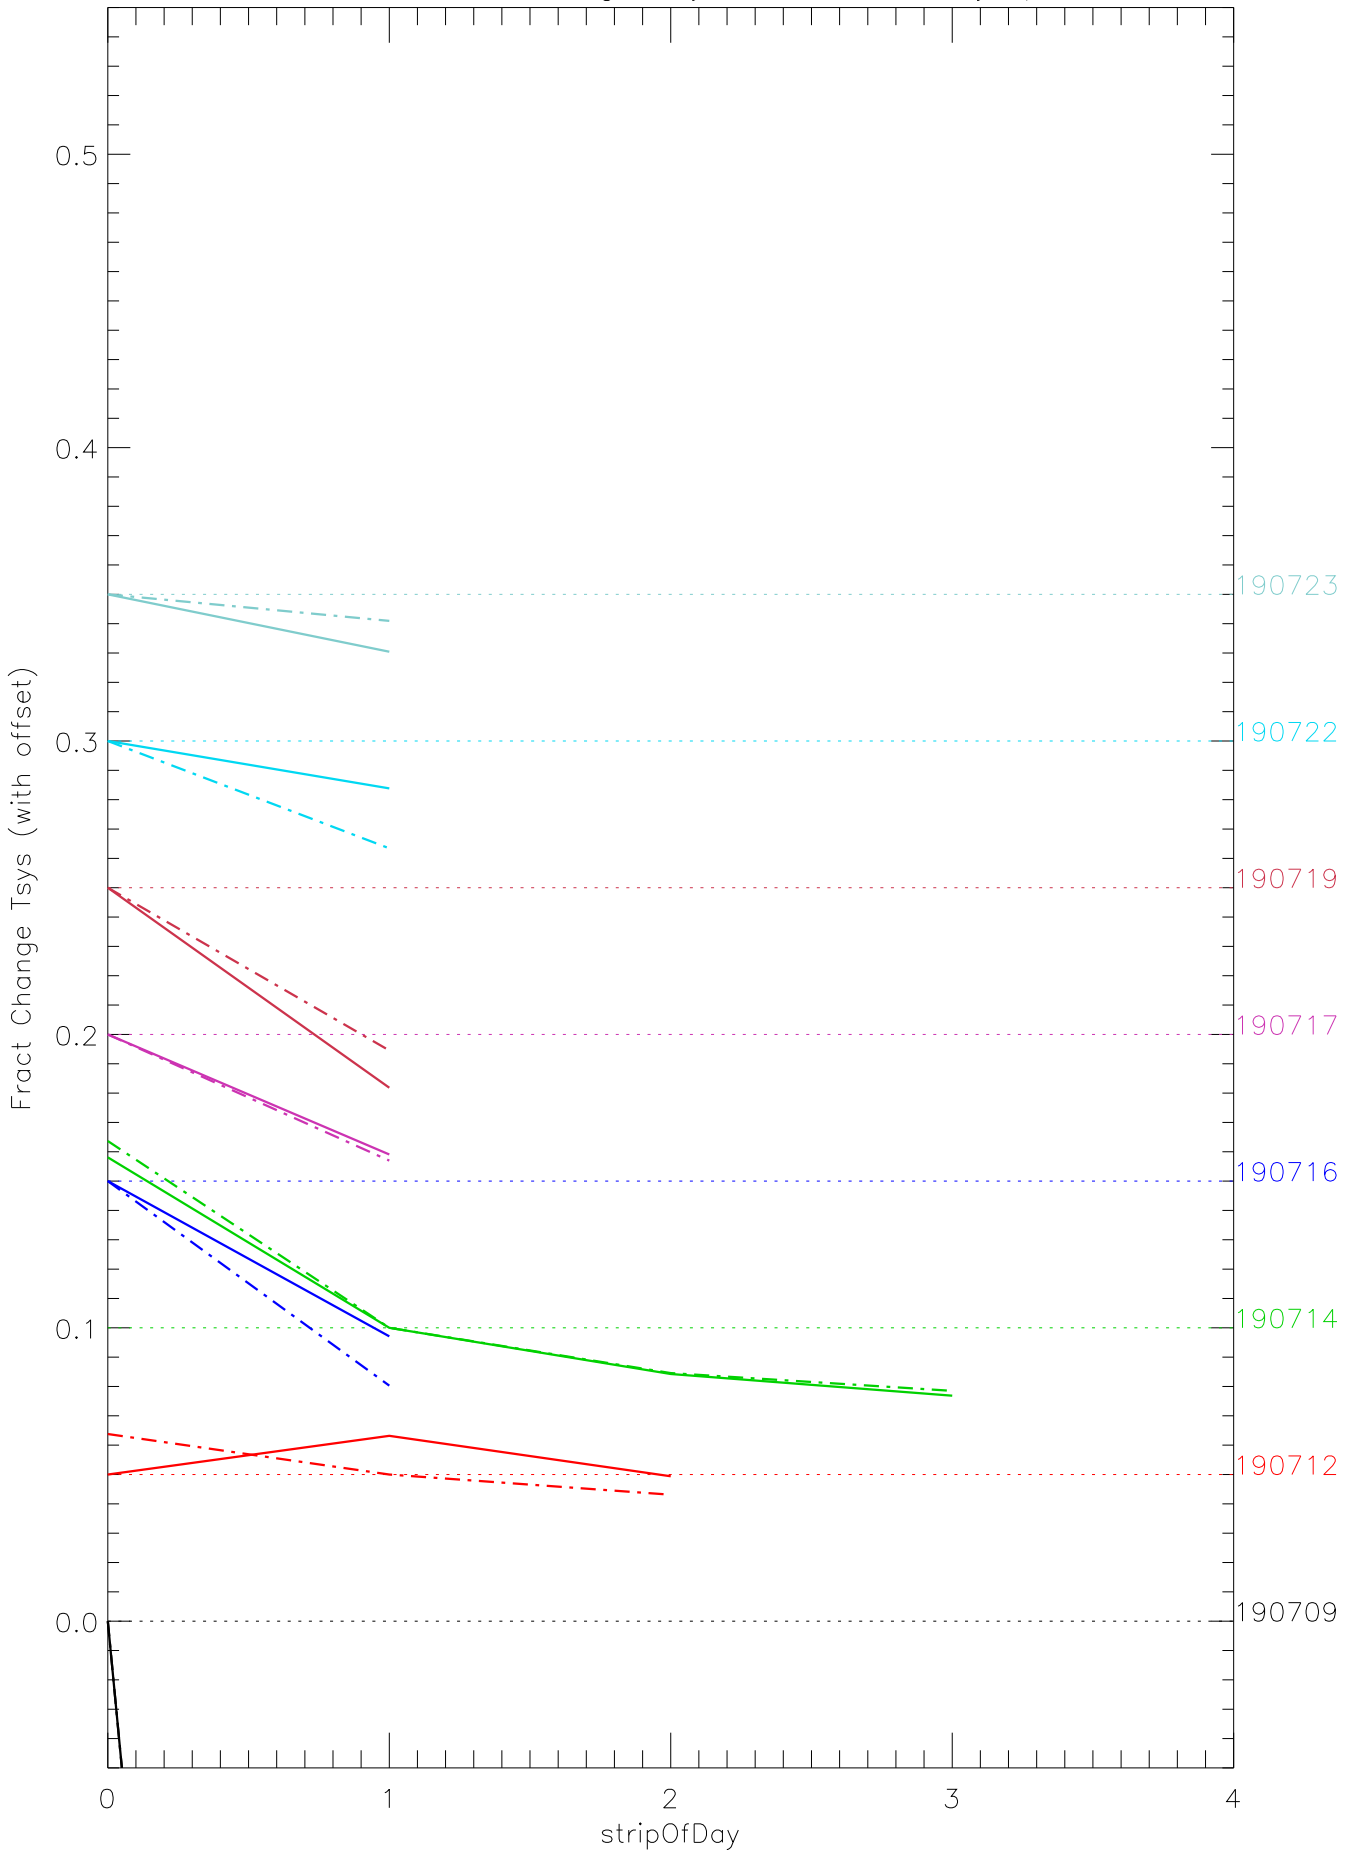

a2048 fractional change TsysK for each day. pixel:0

a2048 fractional change TsysK for each day. pixel:1

a2048 fractional change TsysK for each day. pixel:2

a2048 fractional change TsysK for each day. pixel:3

a2048 fractional change TsysK for each day. pixel:4

a2048 fractional change TsysK for each day. pixel:5

a2048 fractional change TsysK for each day. pixel:6