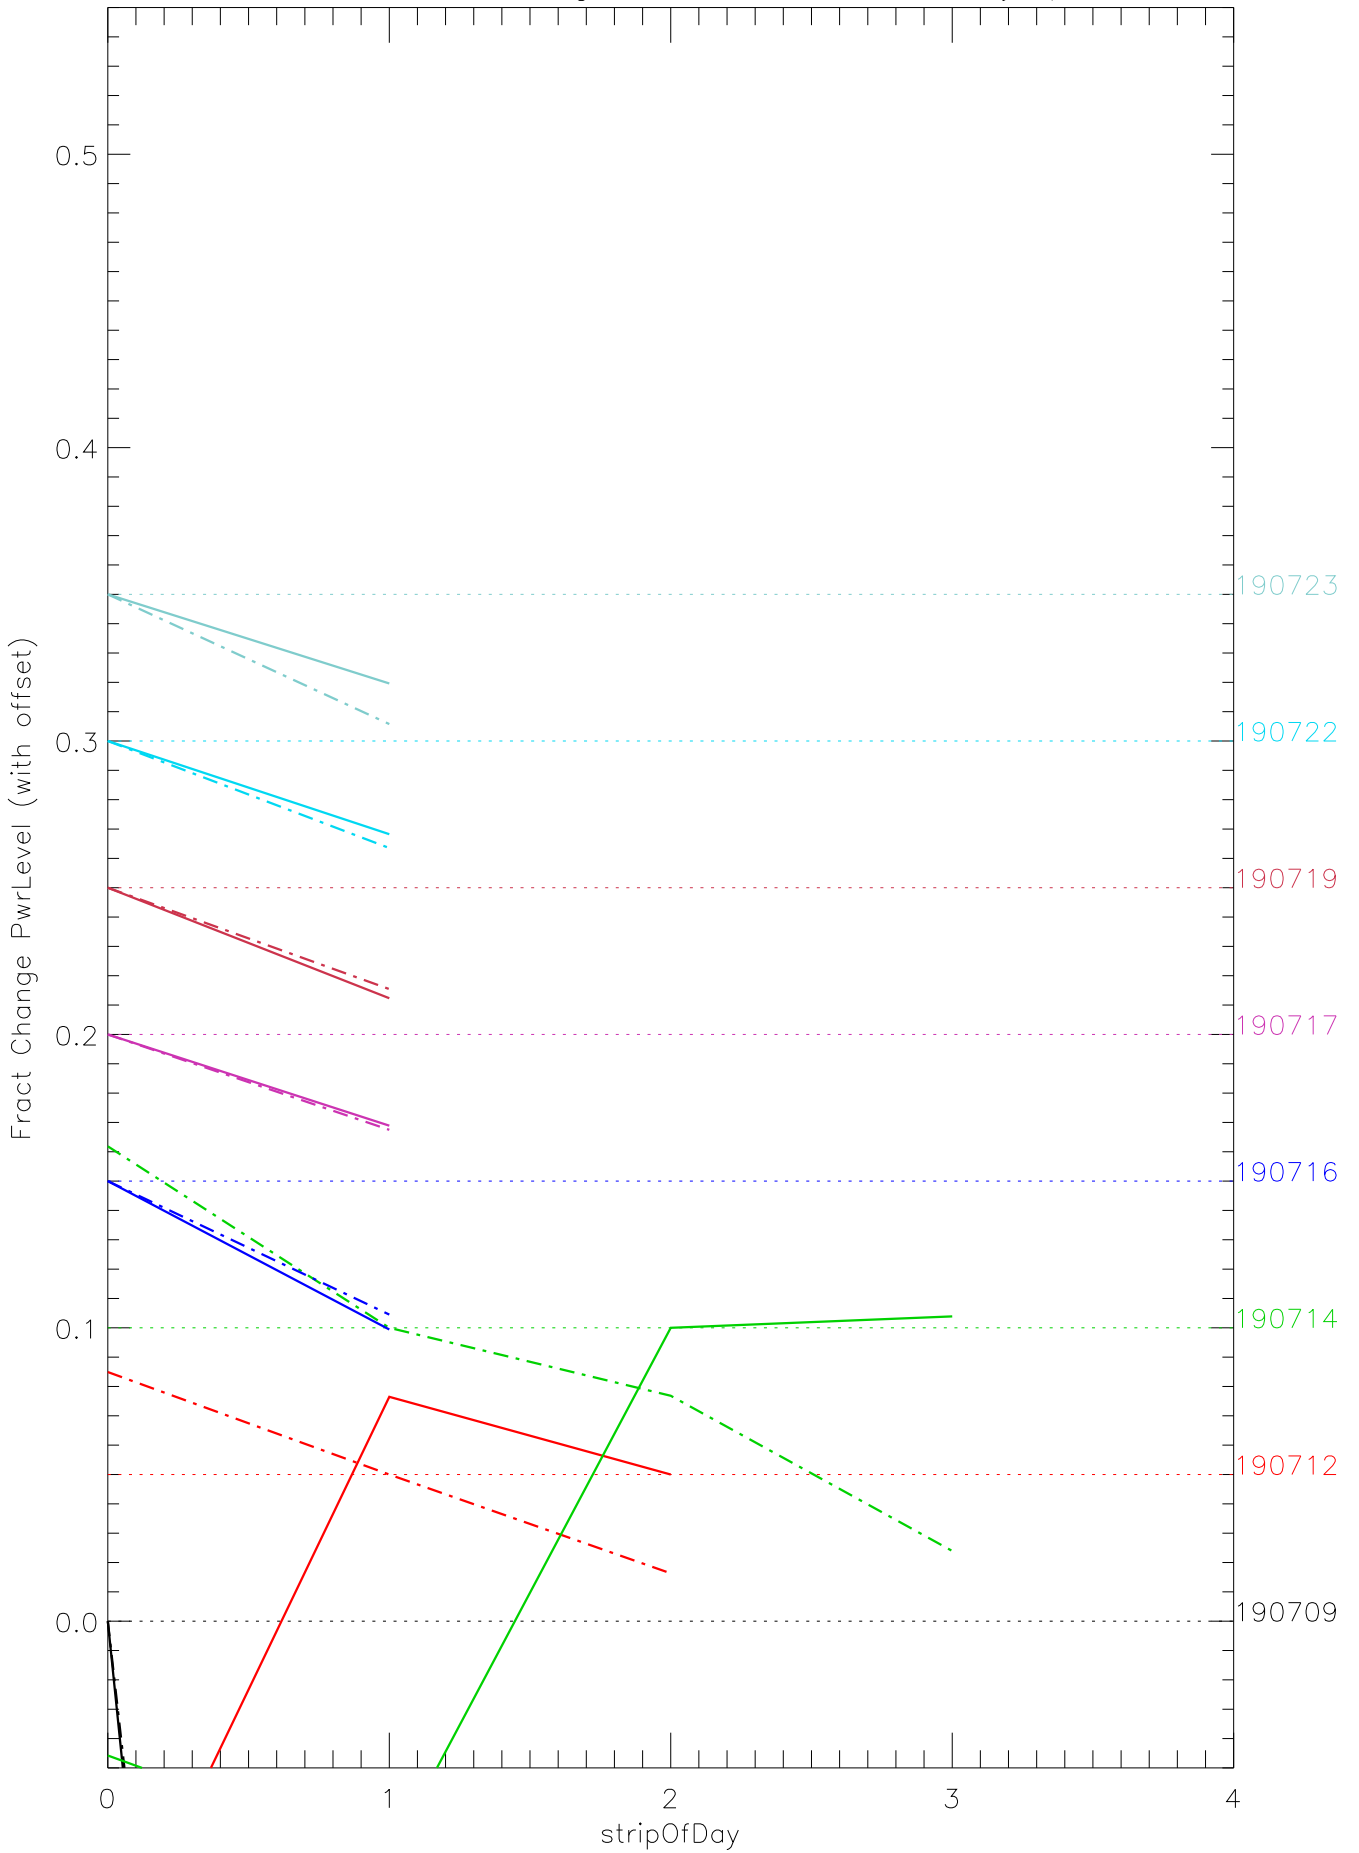

a2048 fractional change PwrLevel for each day. pixel:0

a2048 fractional change PwrLevel for each day. pixel:1

a2048 fractional change PwrLevel for each day. pixel:2

a2048 fractional change PwrLevel for each day. pixel:3

a2048 fractional change PwrLevel for each day. pixel:4

a2048 fractional change PwrLevel for each day. pixel:5

a2048 fractional change PwrLevel for each day. pixel:6