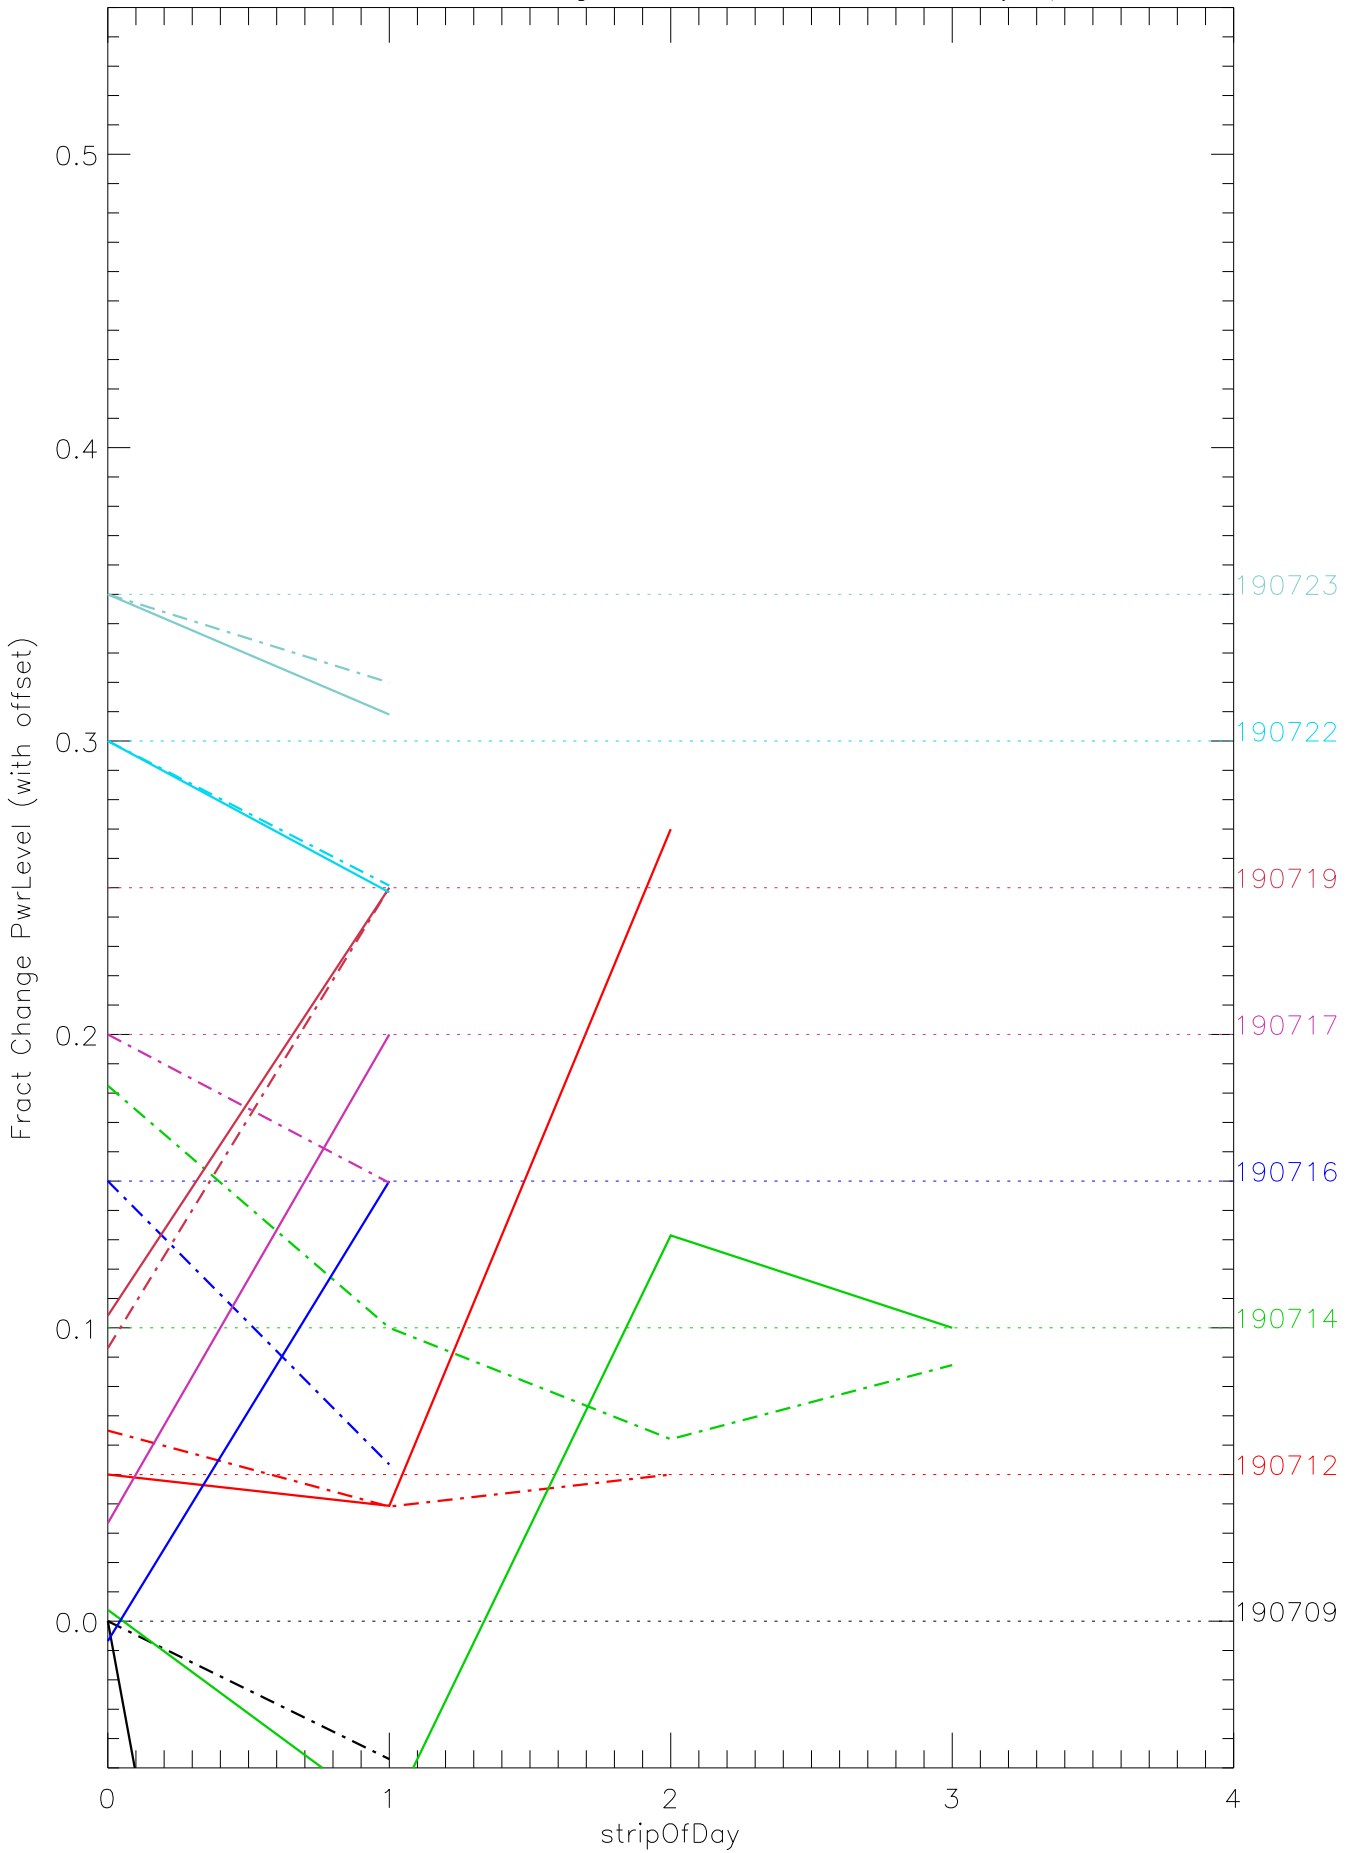

a2048 fractional change PwrLevel for each day. pixel:0

a2048 fractional change PwrLevel for each day. pixel:1

a2048 fractional change PwrLevel for each day. pixel:2

a2048 fractional change PwrLevel for each day. pixel:3

a2048 fractional change PwrLevel for each day. pixel:4

a2048 fractional change PwrLevel for each day. pixel:5

a2048 fractional change PwrLevel for each day. pixel:6