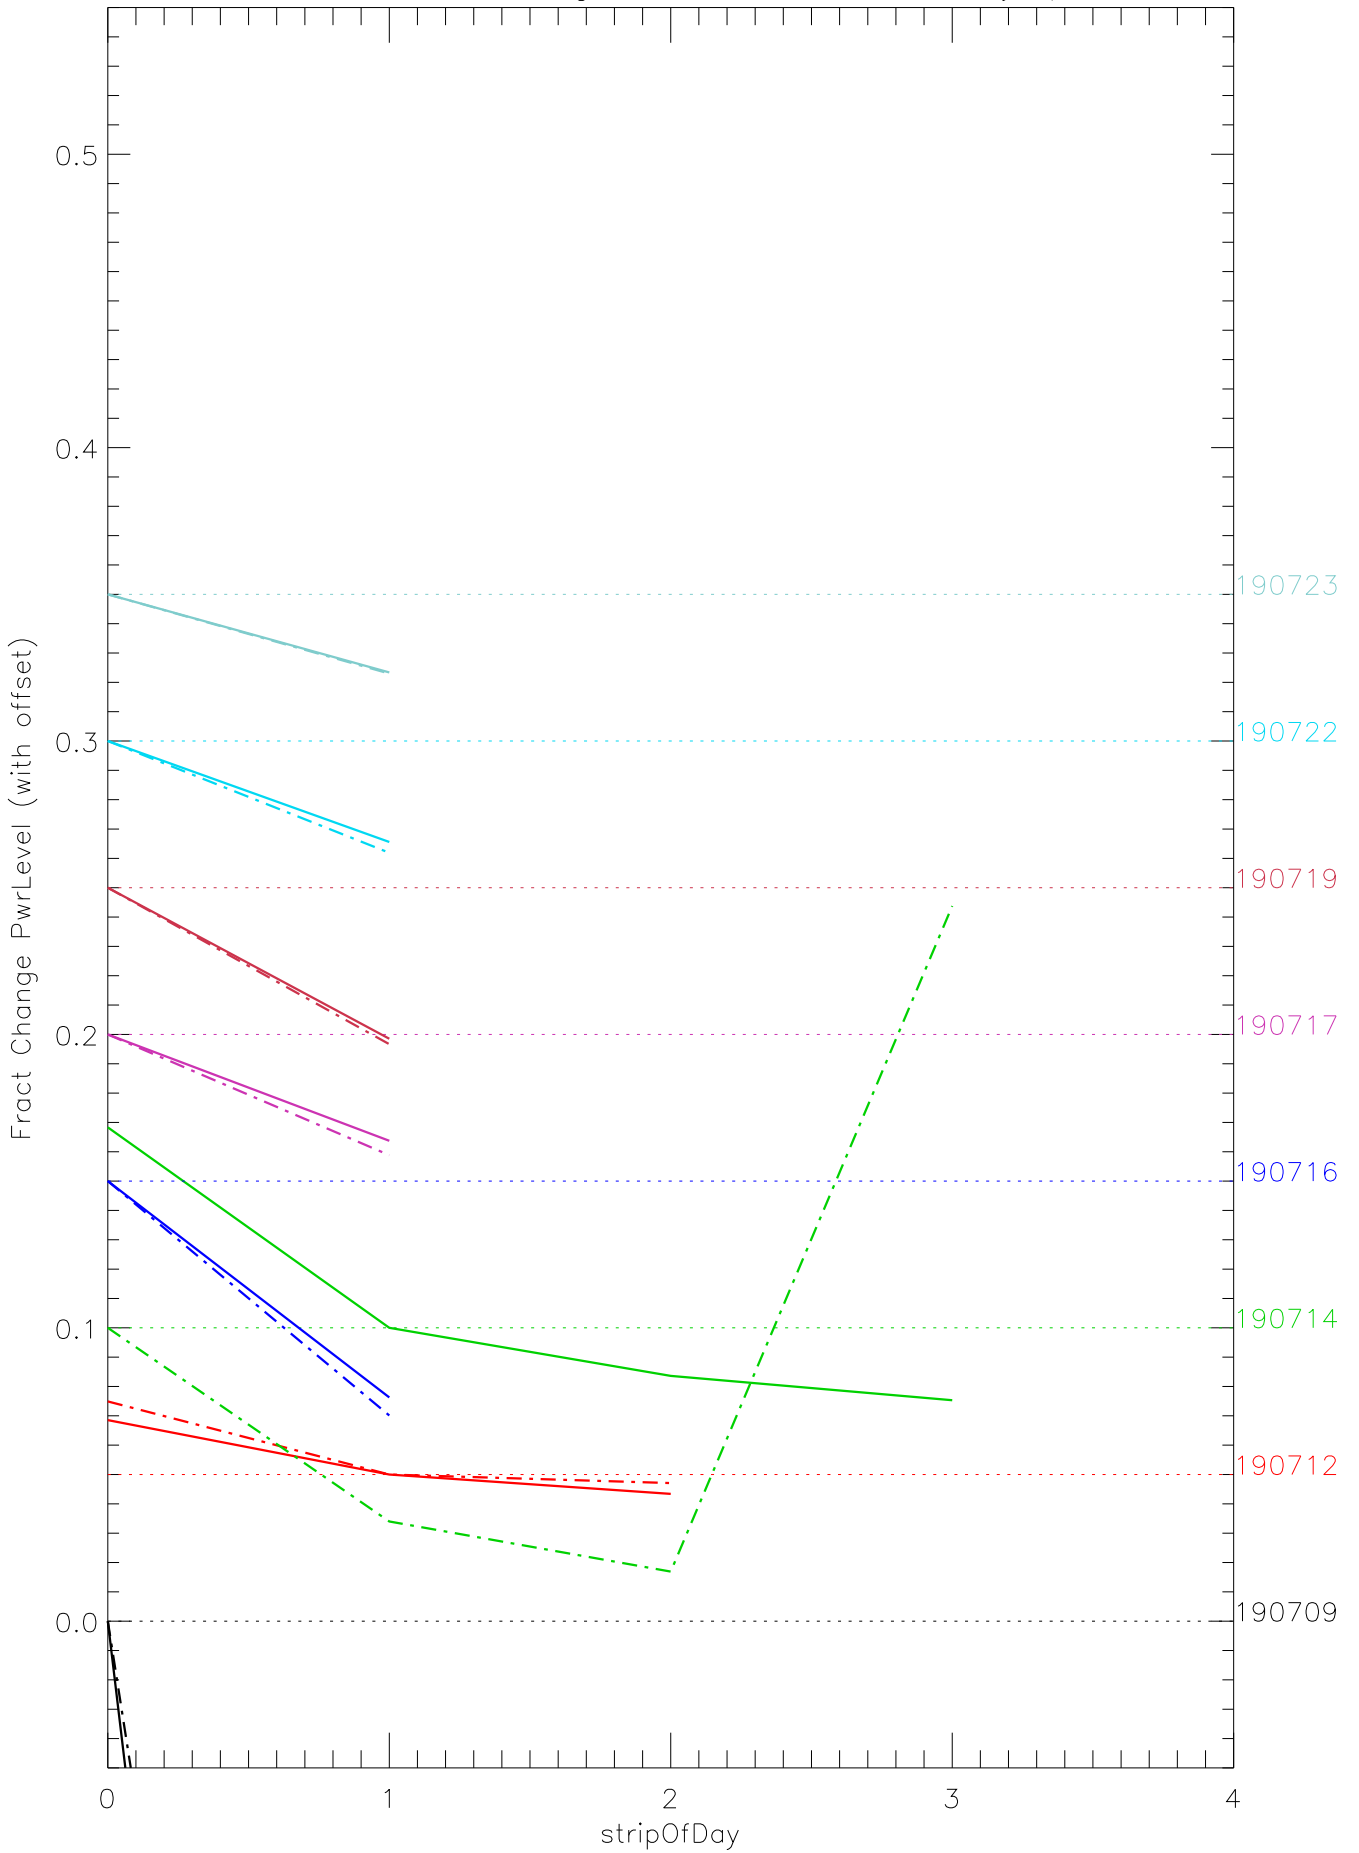

a2048 fractional change PwrLevel for each day. pixel:0

a2048 fractional change PwrLevel for each day. pixel:1

a2048 fractional change PwrLevel for each day. pixel:2

a2048 fractional change PwrLevel for each day. pixel:3

a2048 fractional change PwrLevel for each day. pixel:4

a2048 fractional change PwrLevel for each day. pixel:5

a2048 fractional change PwrLevel for each day. pixel:6