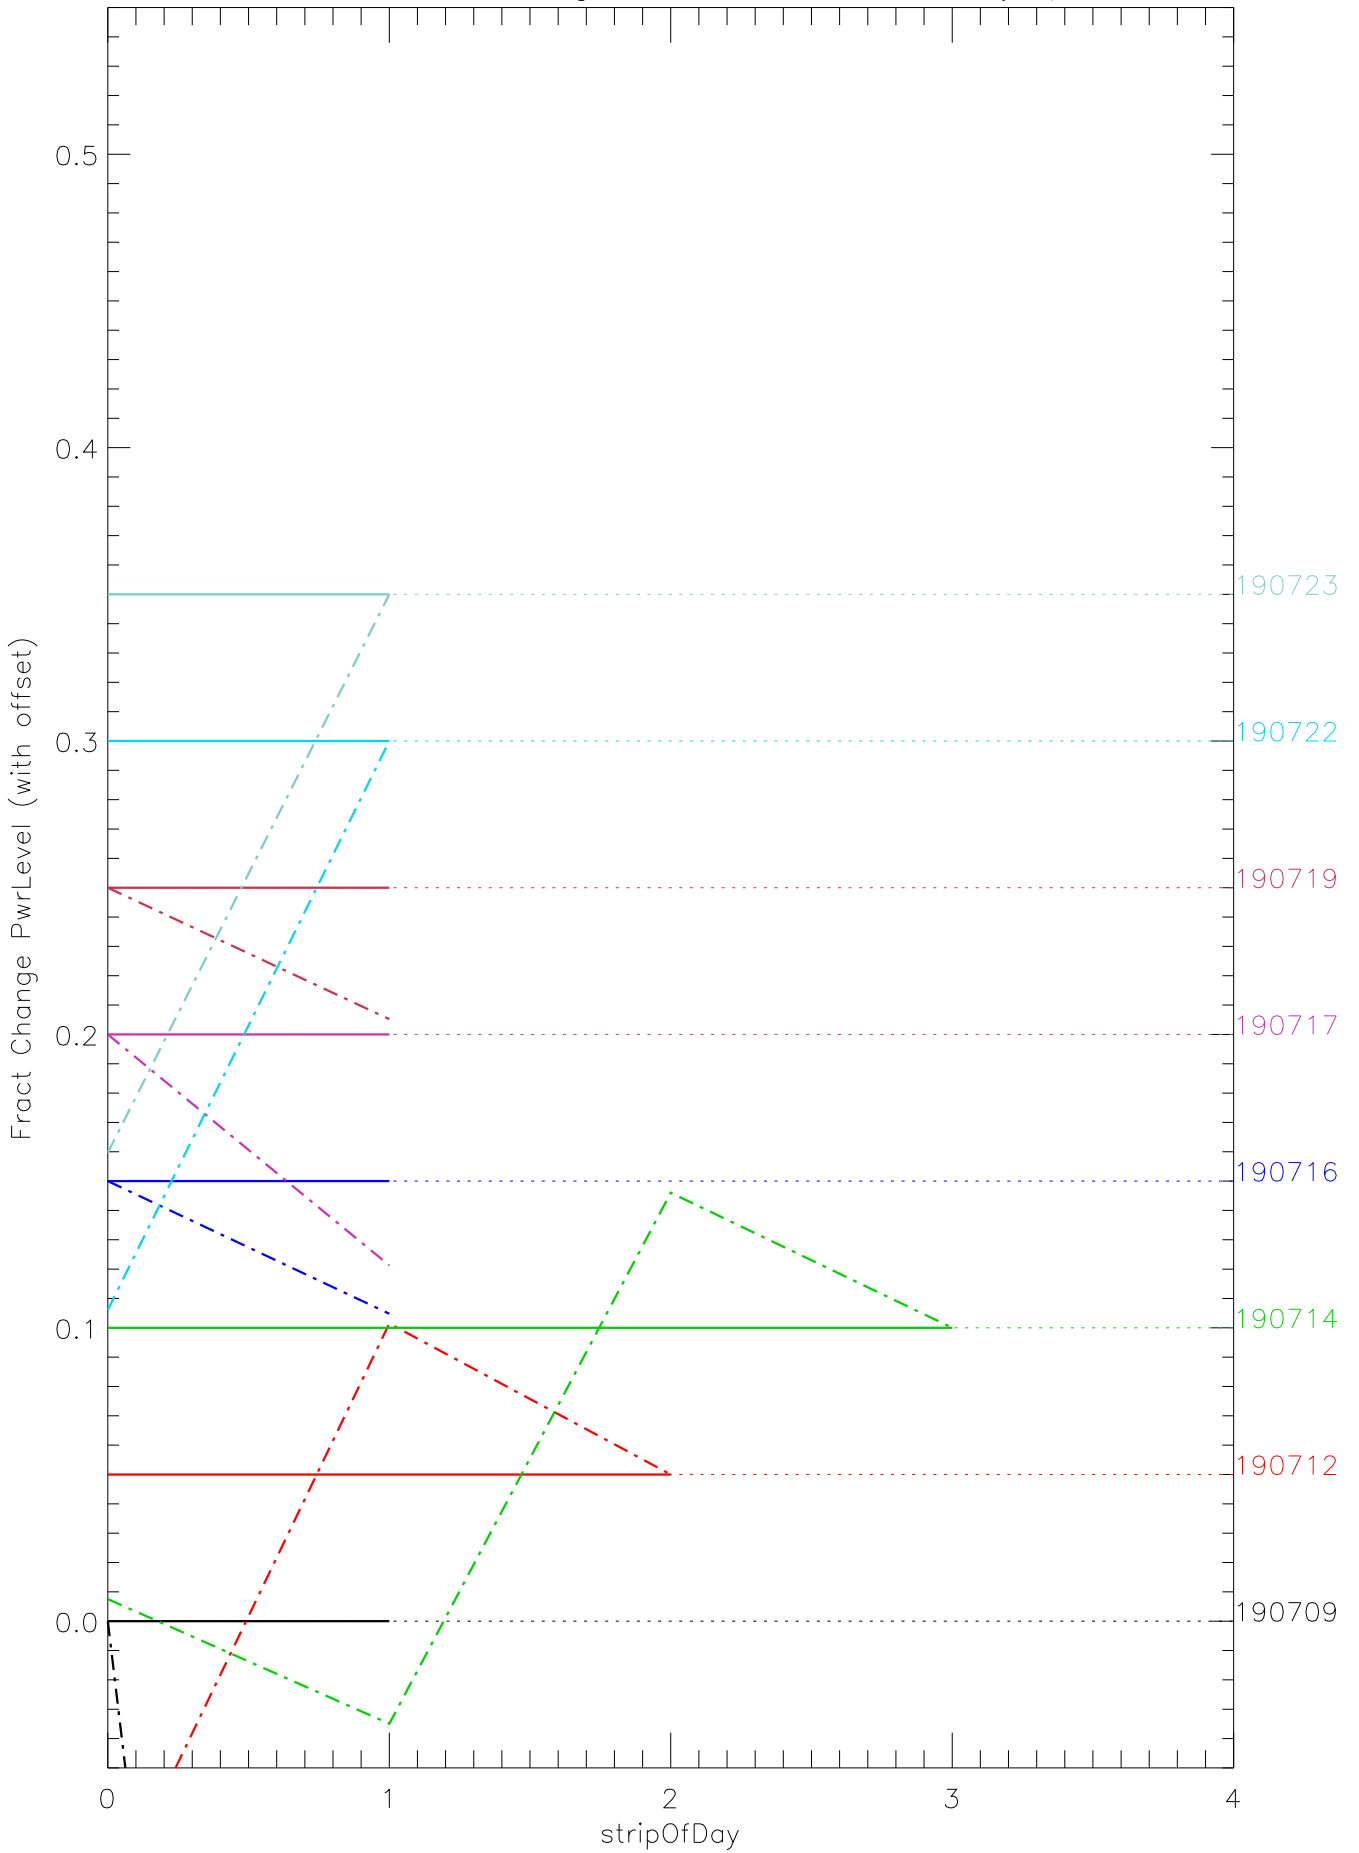

a2048 fractional change PwrLevel for each day. pixel:0

a2048 fractional change PwrLevel for each day. pixel:1

a2048 fractional change PwrLevel for each day. pixel:2

a2048 fractional change PwrLevel for each day. pixel:3

a2048 fractional change PwrLevel for each day. pixel:4

a2048 fractional change PwrLevel for each day. pixel:5

a2048 fractional change PwrLevel for each day. pixel:6