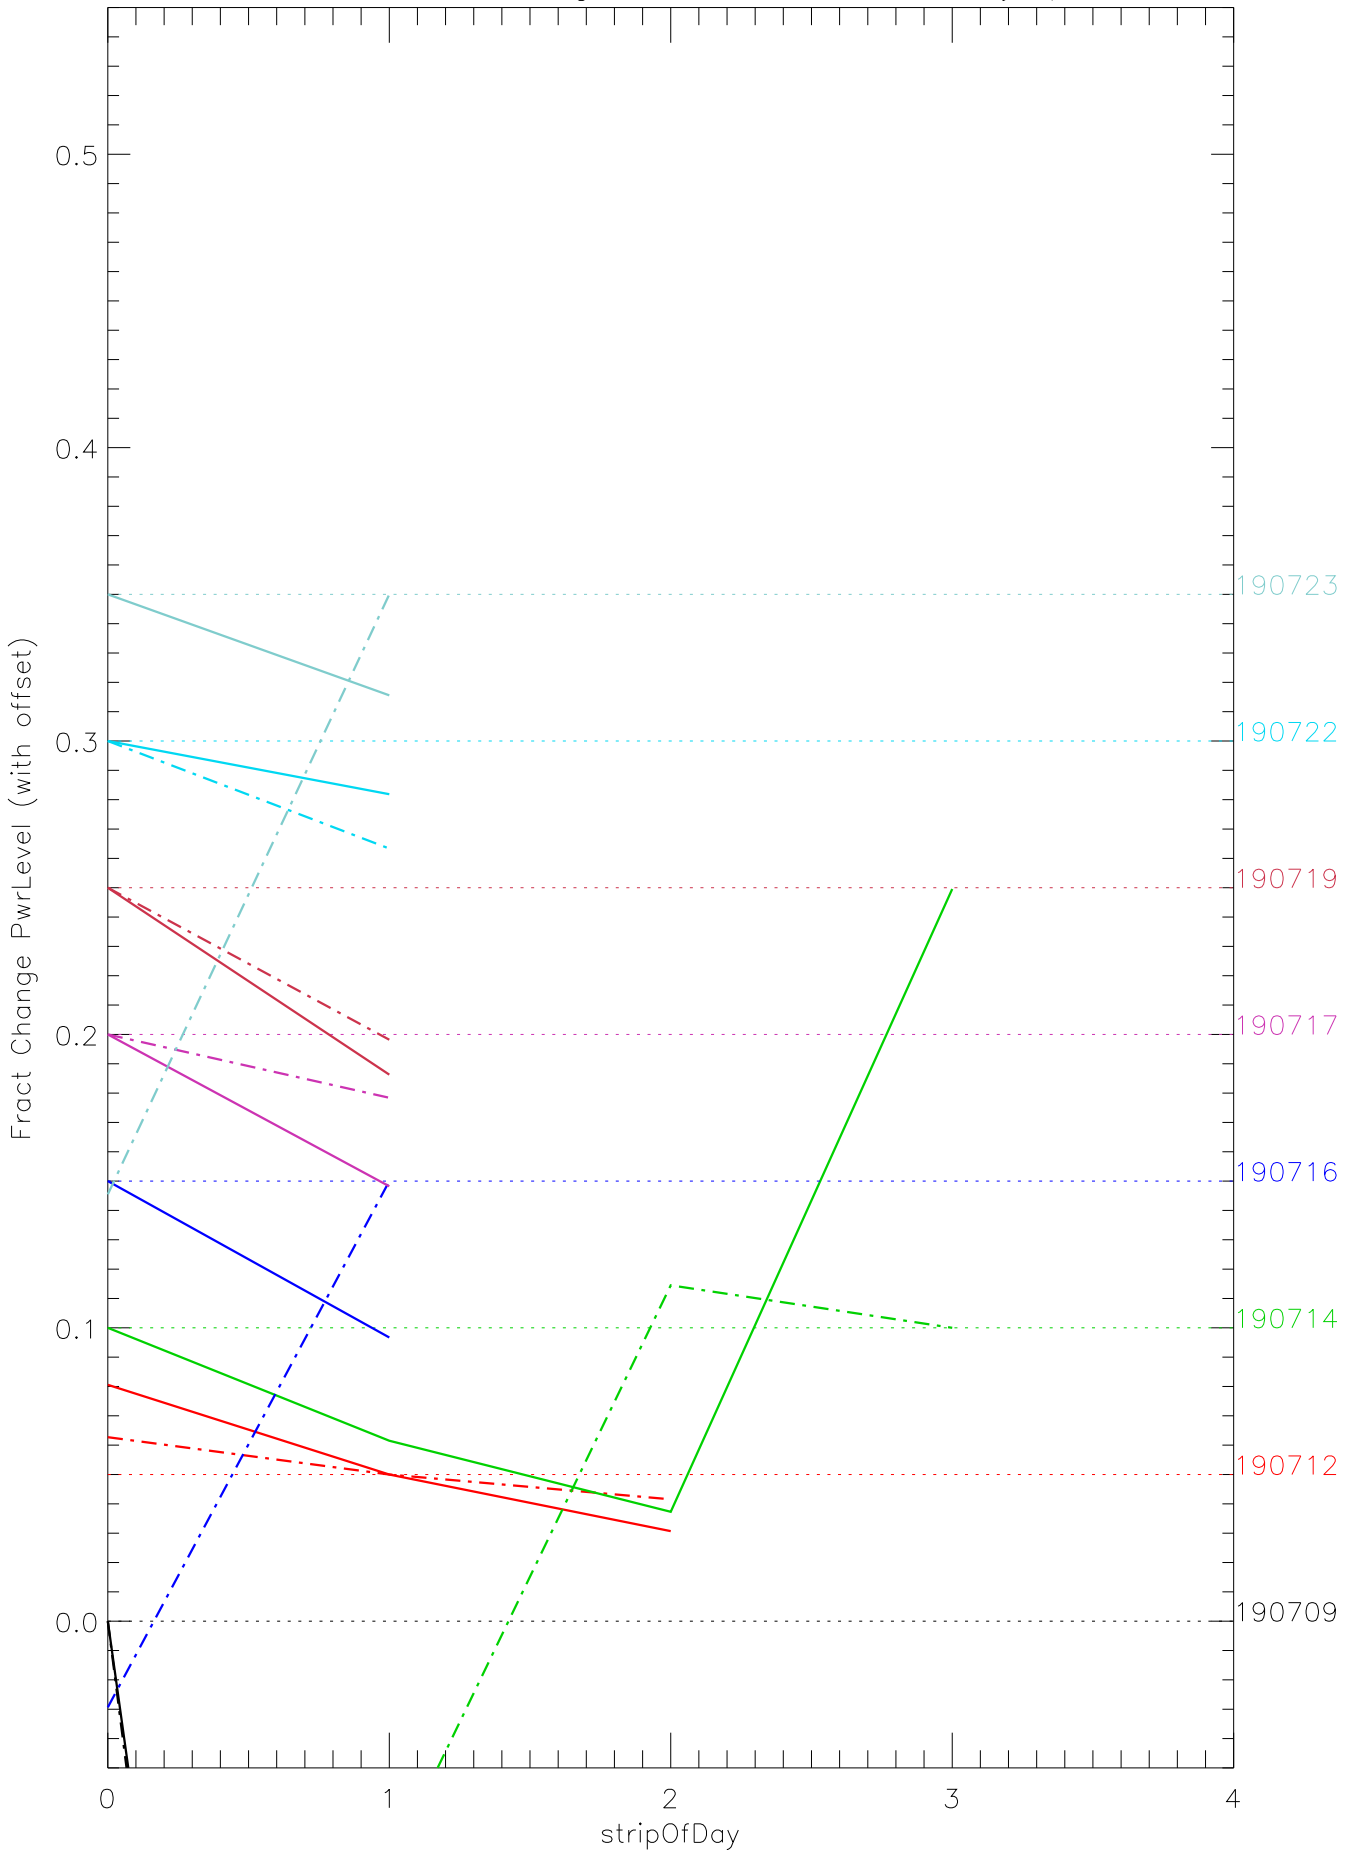

a2048 fractional change PwrLevel for each day. pixel:0

a2048 fractional change PwrLevel for each day. pixel:1

a2048 fractional change PwrLevel for each day. pixel:2

a2048 fractional change PwrLevel for each day. pixel:3

a2048 fractional change PwrLevel for each day. pixel:4

a2048 fractional change PwrLevel for each day. pixel:5

a2048 fractional change PwrLevel for each day. pixel:6