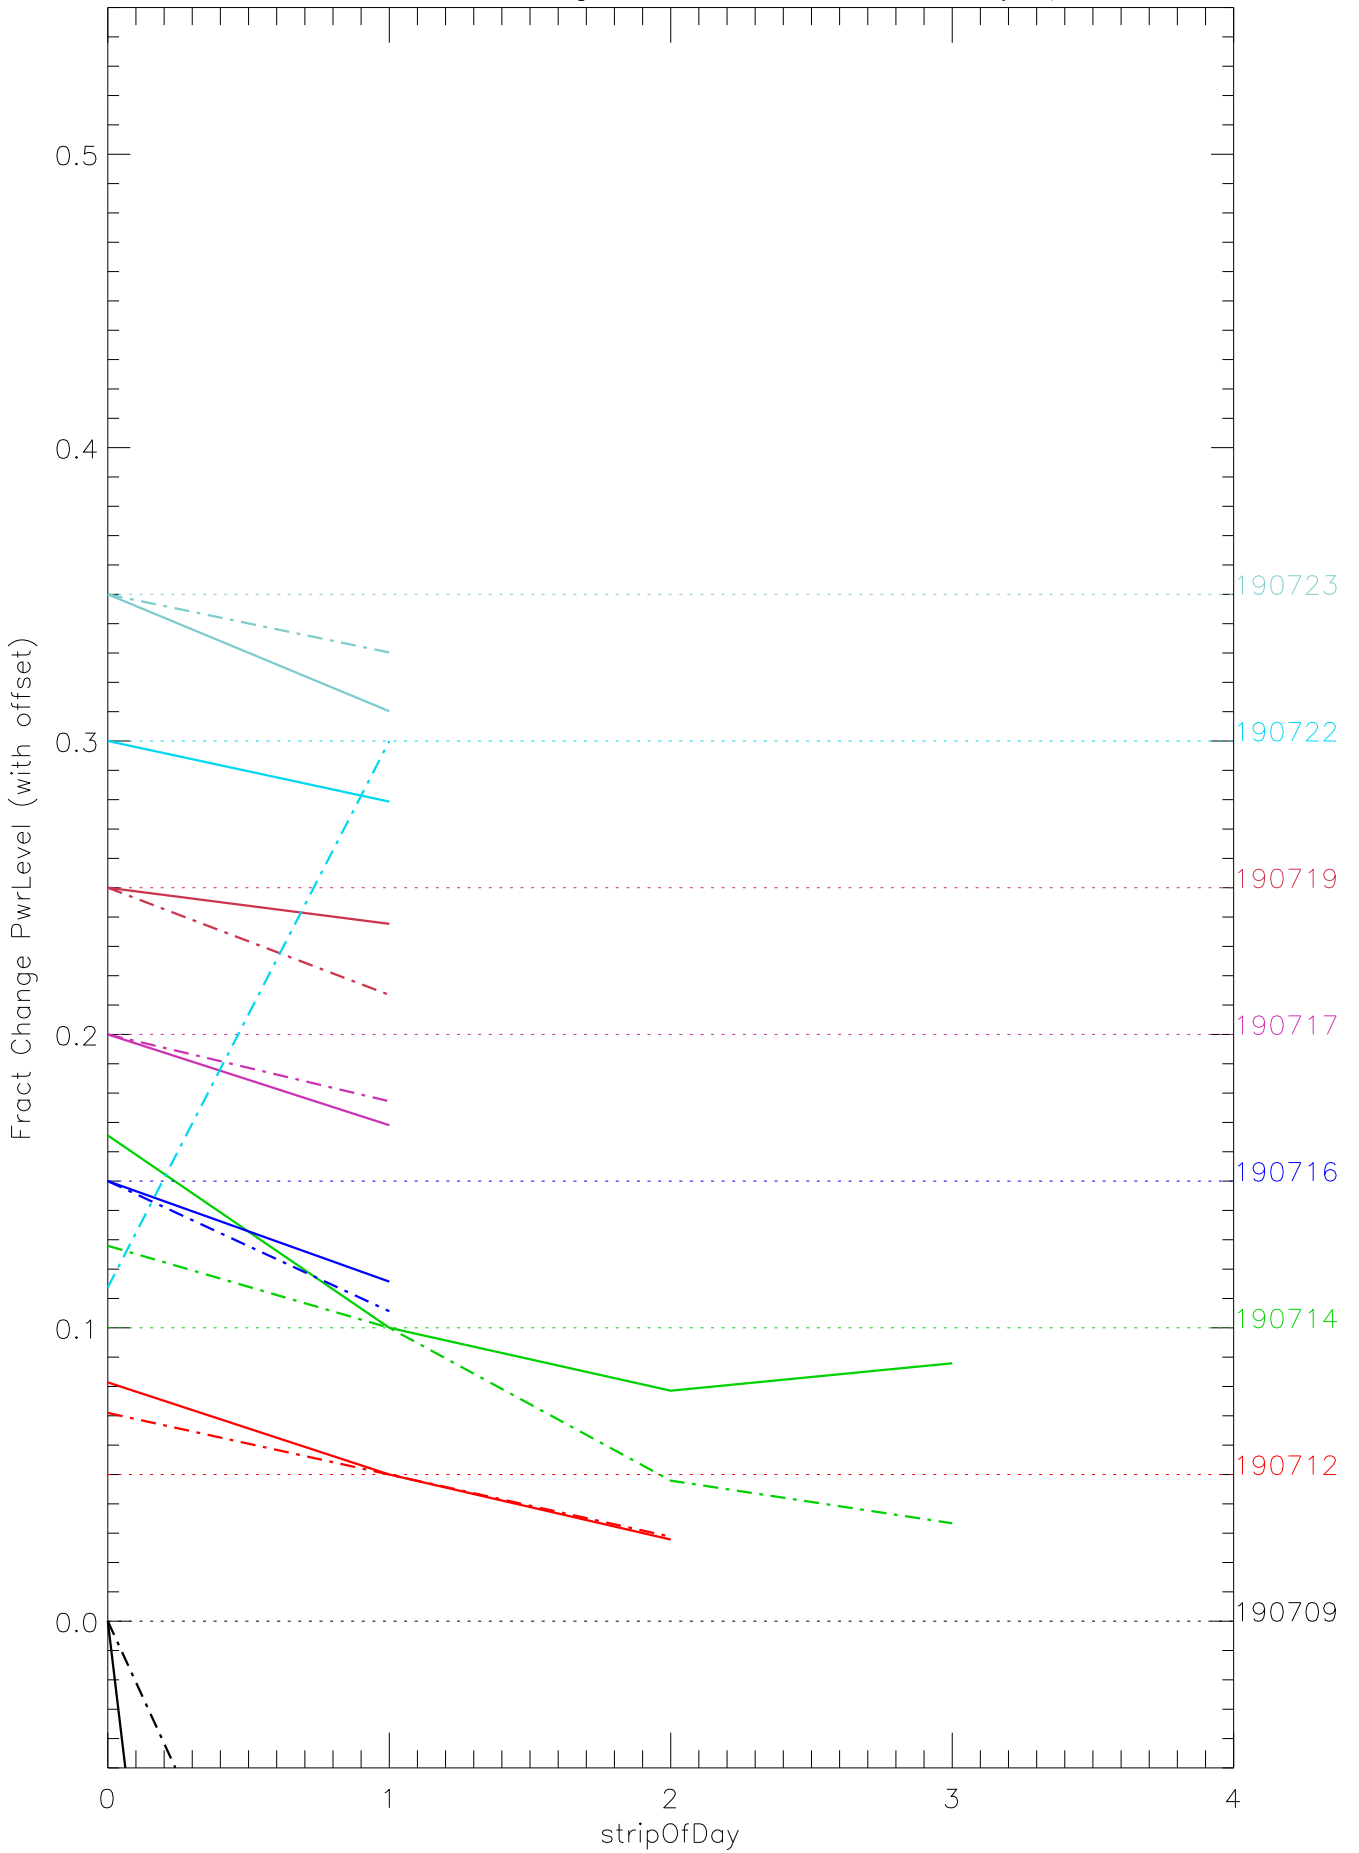

a2048 fractional change PwrLevel for each day. pixel:0

a2048 fractional change PwrLevel for each day. pixel:1

a2048 fractional change PwrLevel for each day. pixel:2

a2048 fractional change PwrLevel for each day. pixel:3

a2048 fractional change PwrLevel for each day. pixel:4

a2048 fractional change PwrLevel for each day. pixel:5

a2048 fractional change PwrLevel for each day. pixel:6