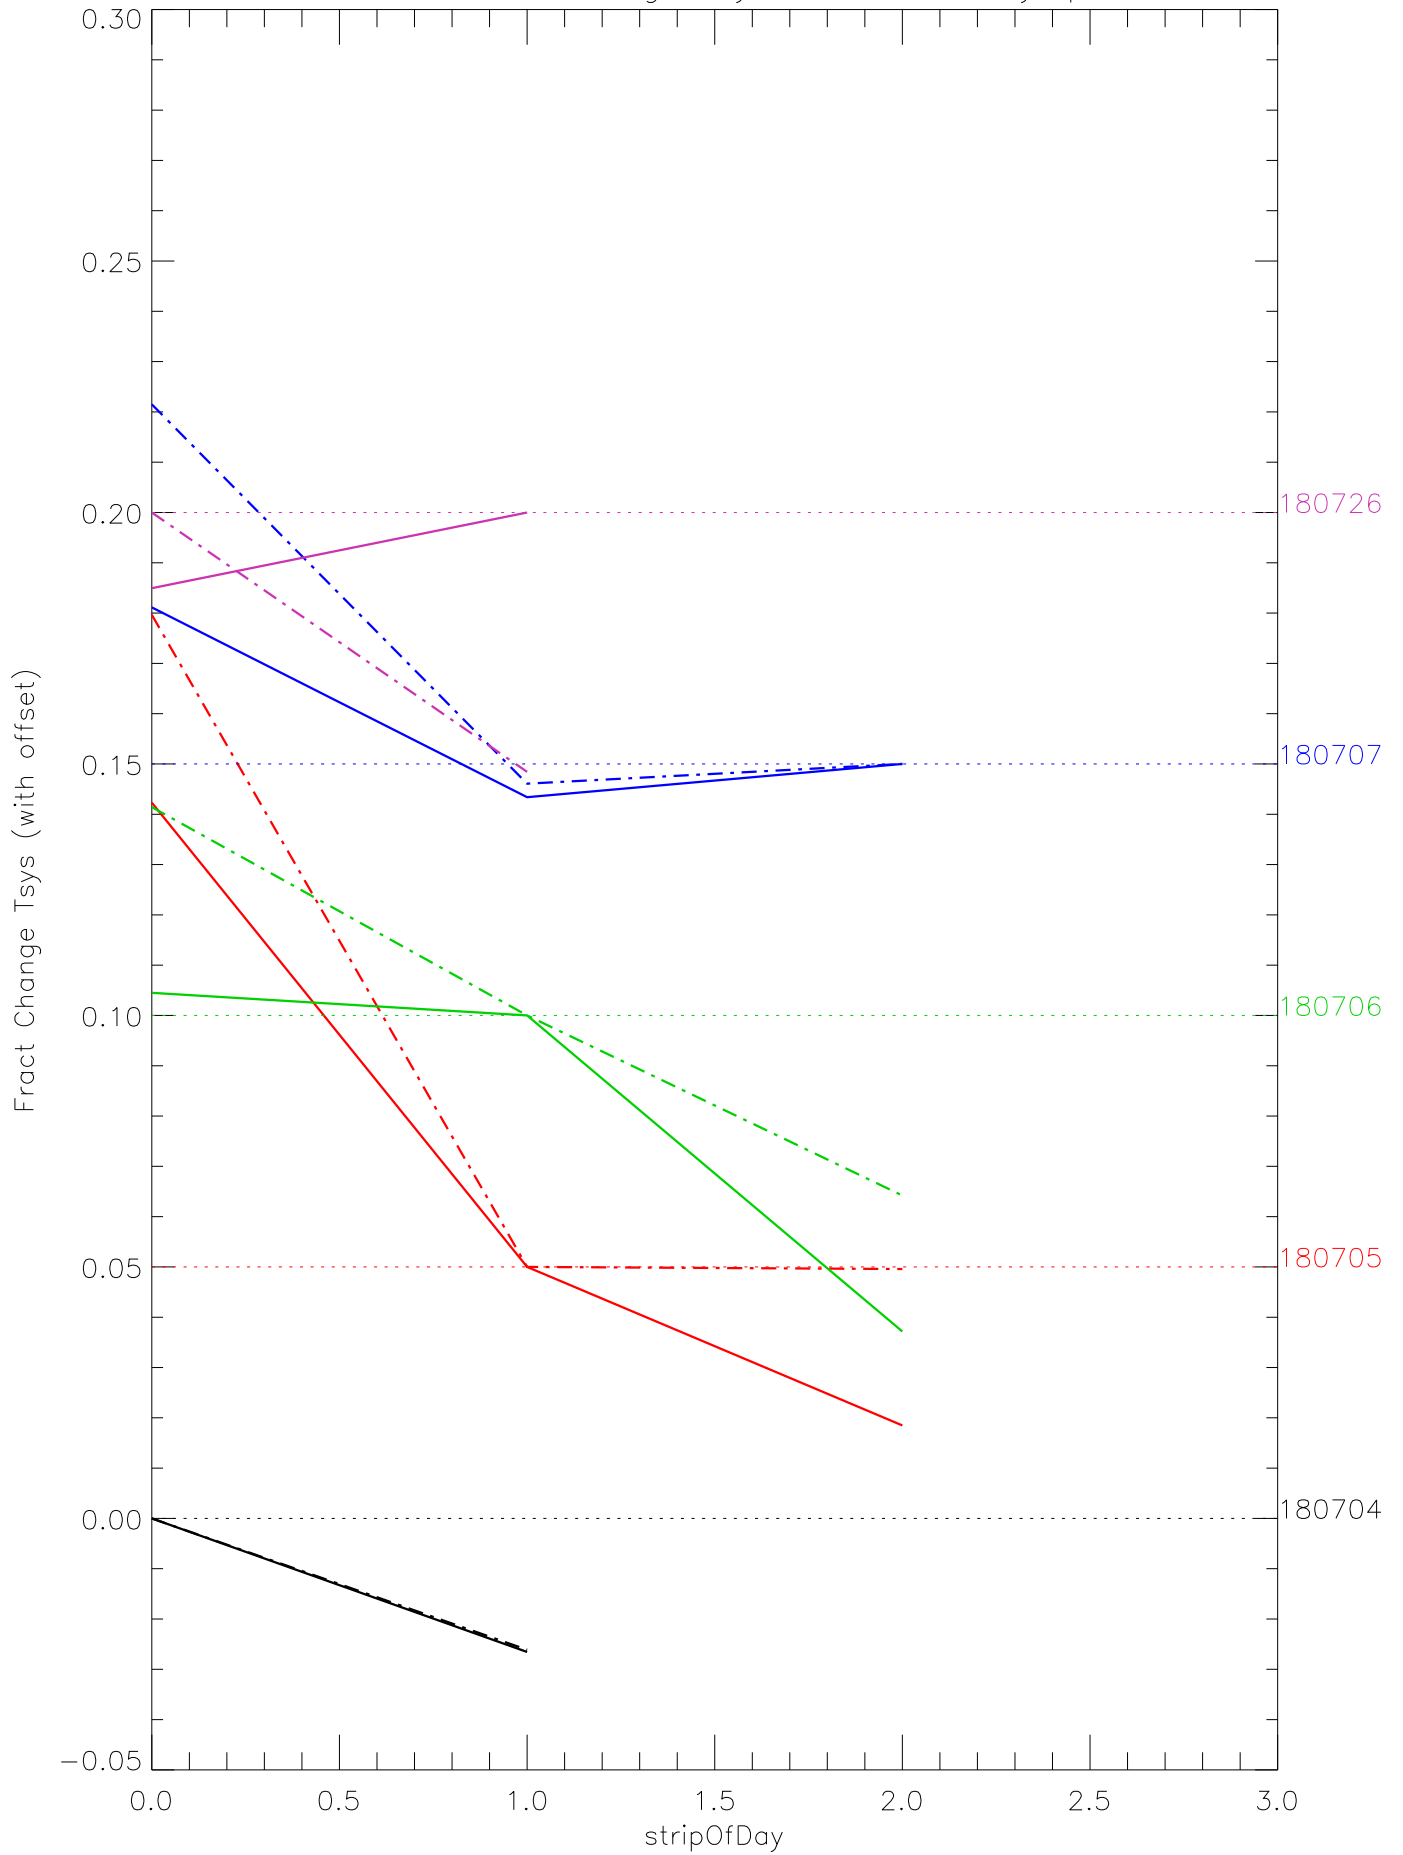

a2048 fractional change TsysK for each day. pixel:0

a2048 fractional change TsysK for each day. pixel:1

a2048 fractional change TsysK for each day. pixel:2

a2048 fractional change TsysK for each day. pixel:3

a2048 fractional change TsysK for each day. pixel:4

a2048 fractional change TsysK for each day. pixel:5

a2048 fractional change TsysK for each day. pixel:6