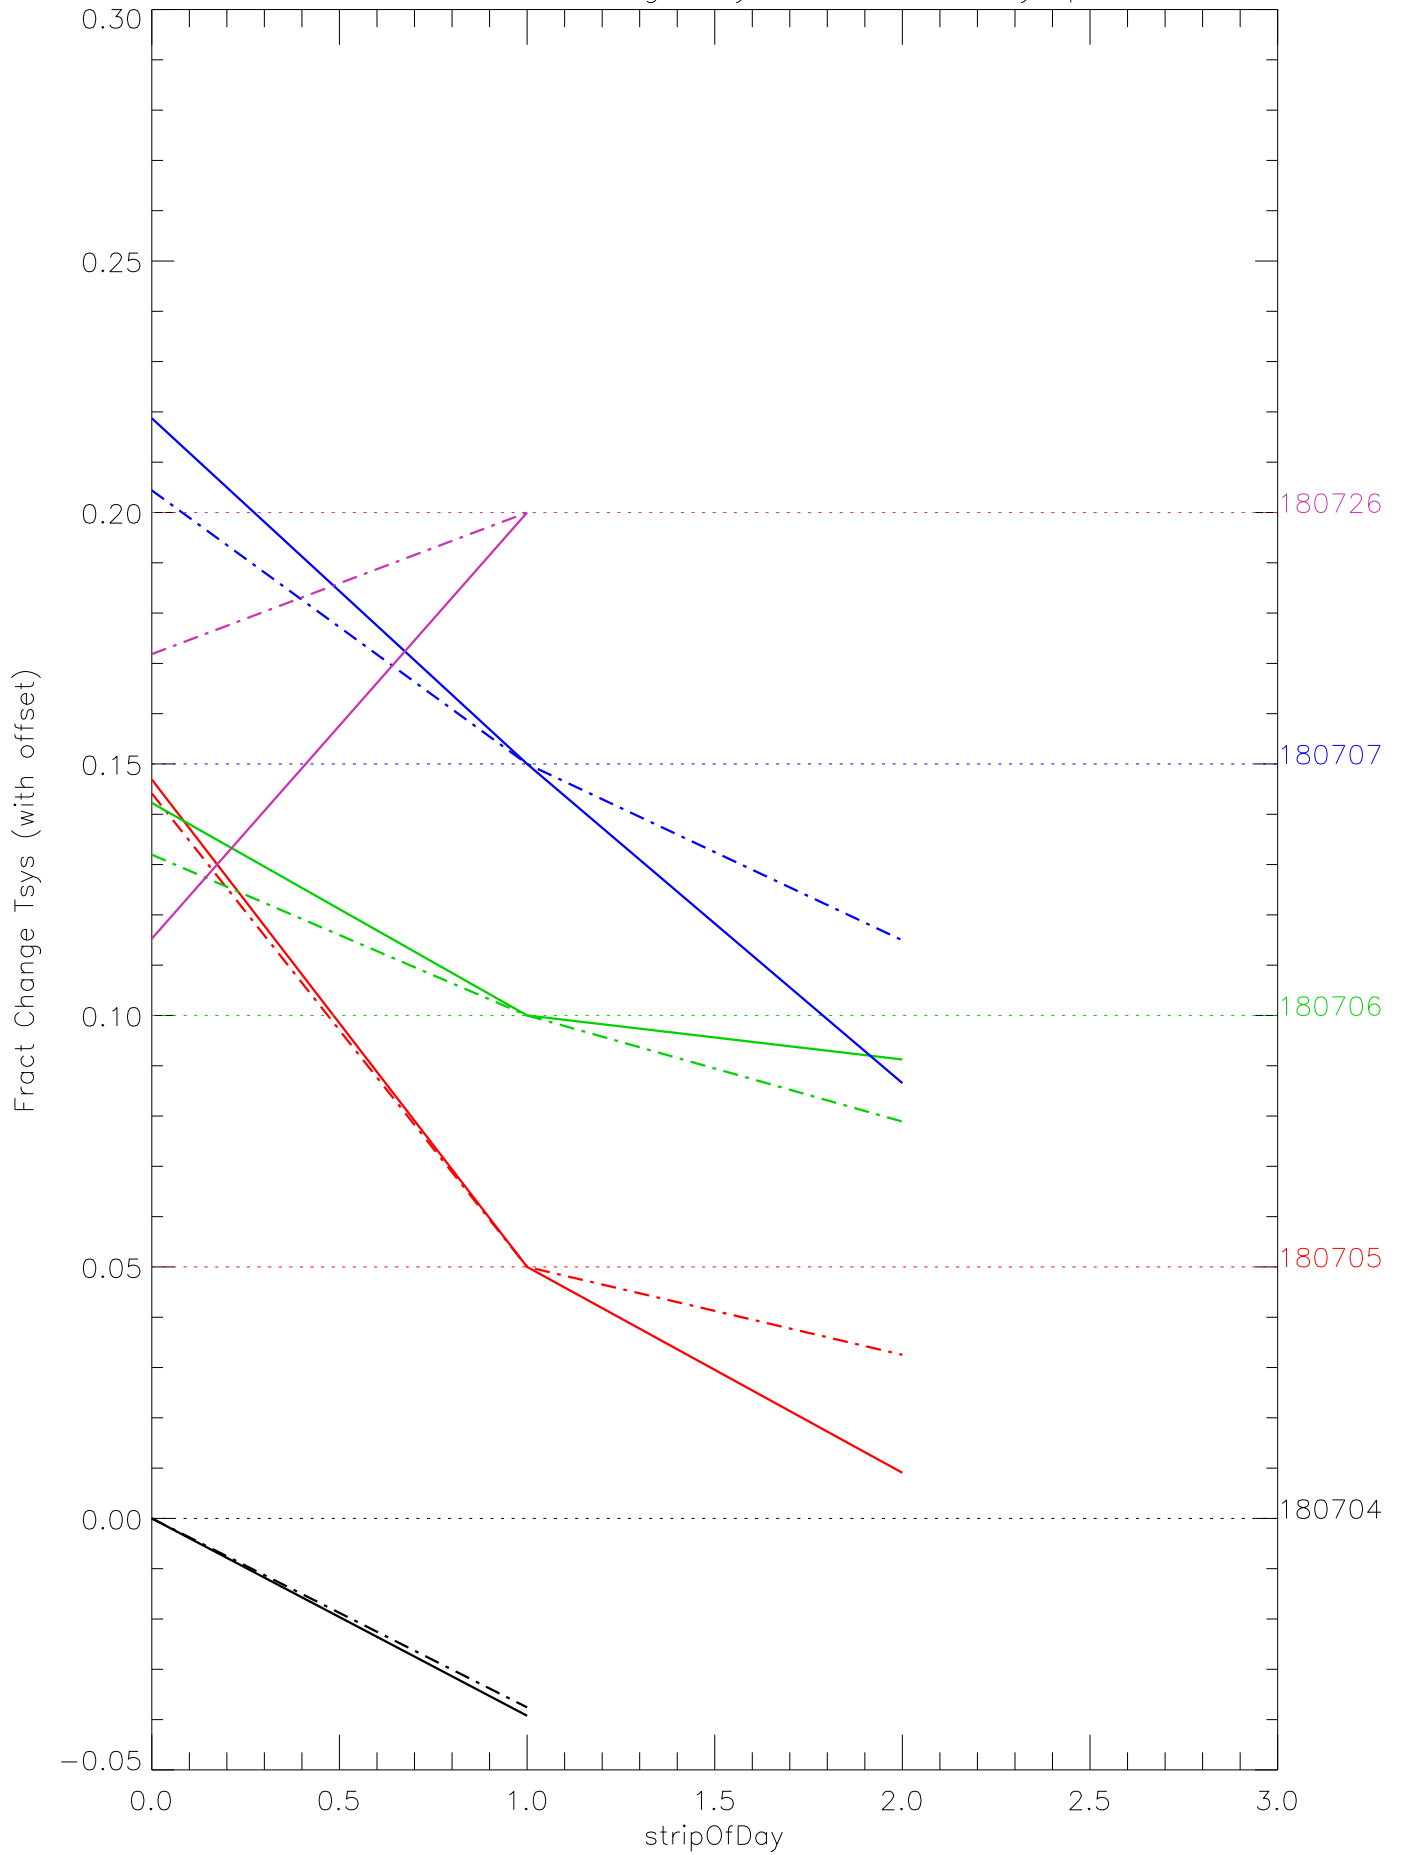

a2048 fractional change TsysK for each day. pixel:0

a2048 fractional change TsysK for each day. pixel:1

a2048 fractional change TsysK for each day. pixel:2

a2048 fractional change TsysK for each day. pixel:3

a2048 fractional change TsysK for each day. pixel:4

a2048 fractional change TsysK for each day. pixel:5

a2048 fractional change TsysK for each day. pixel:6