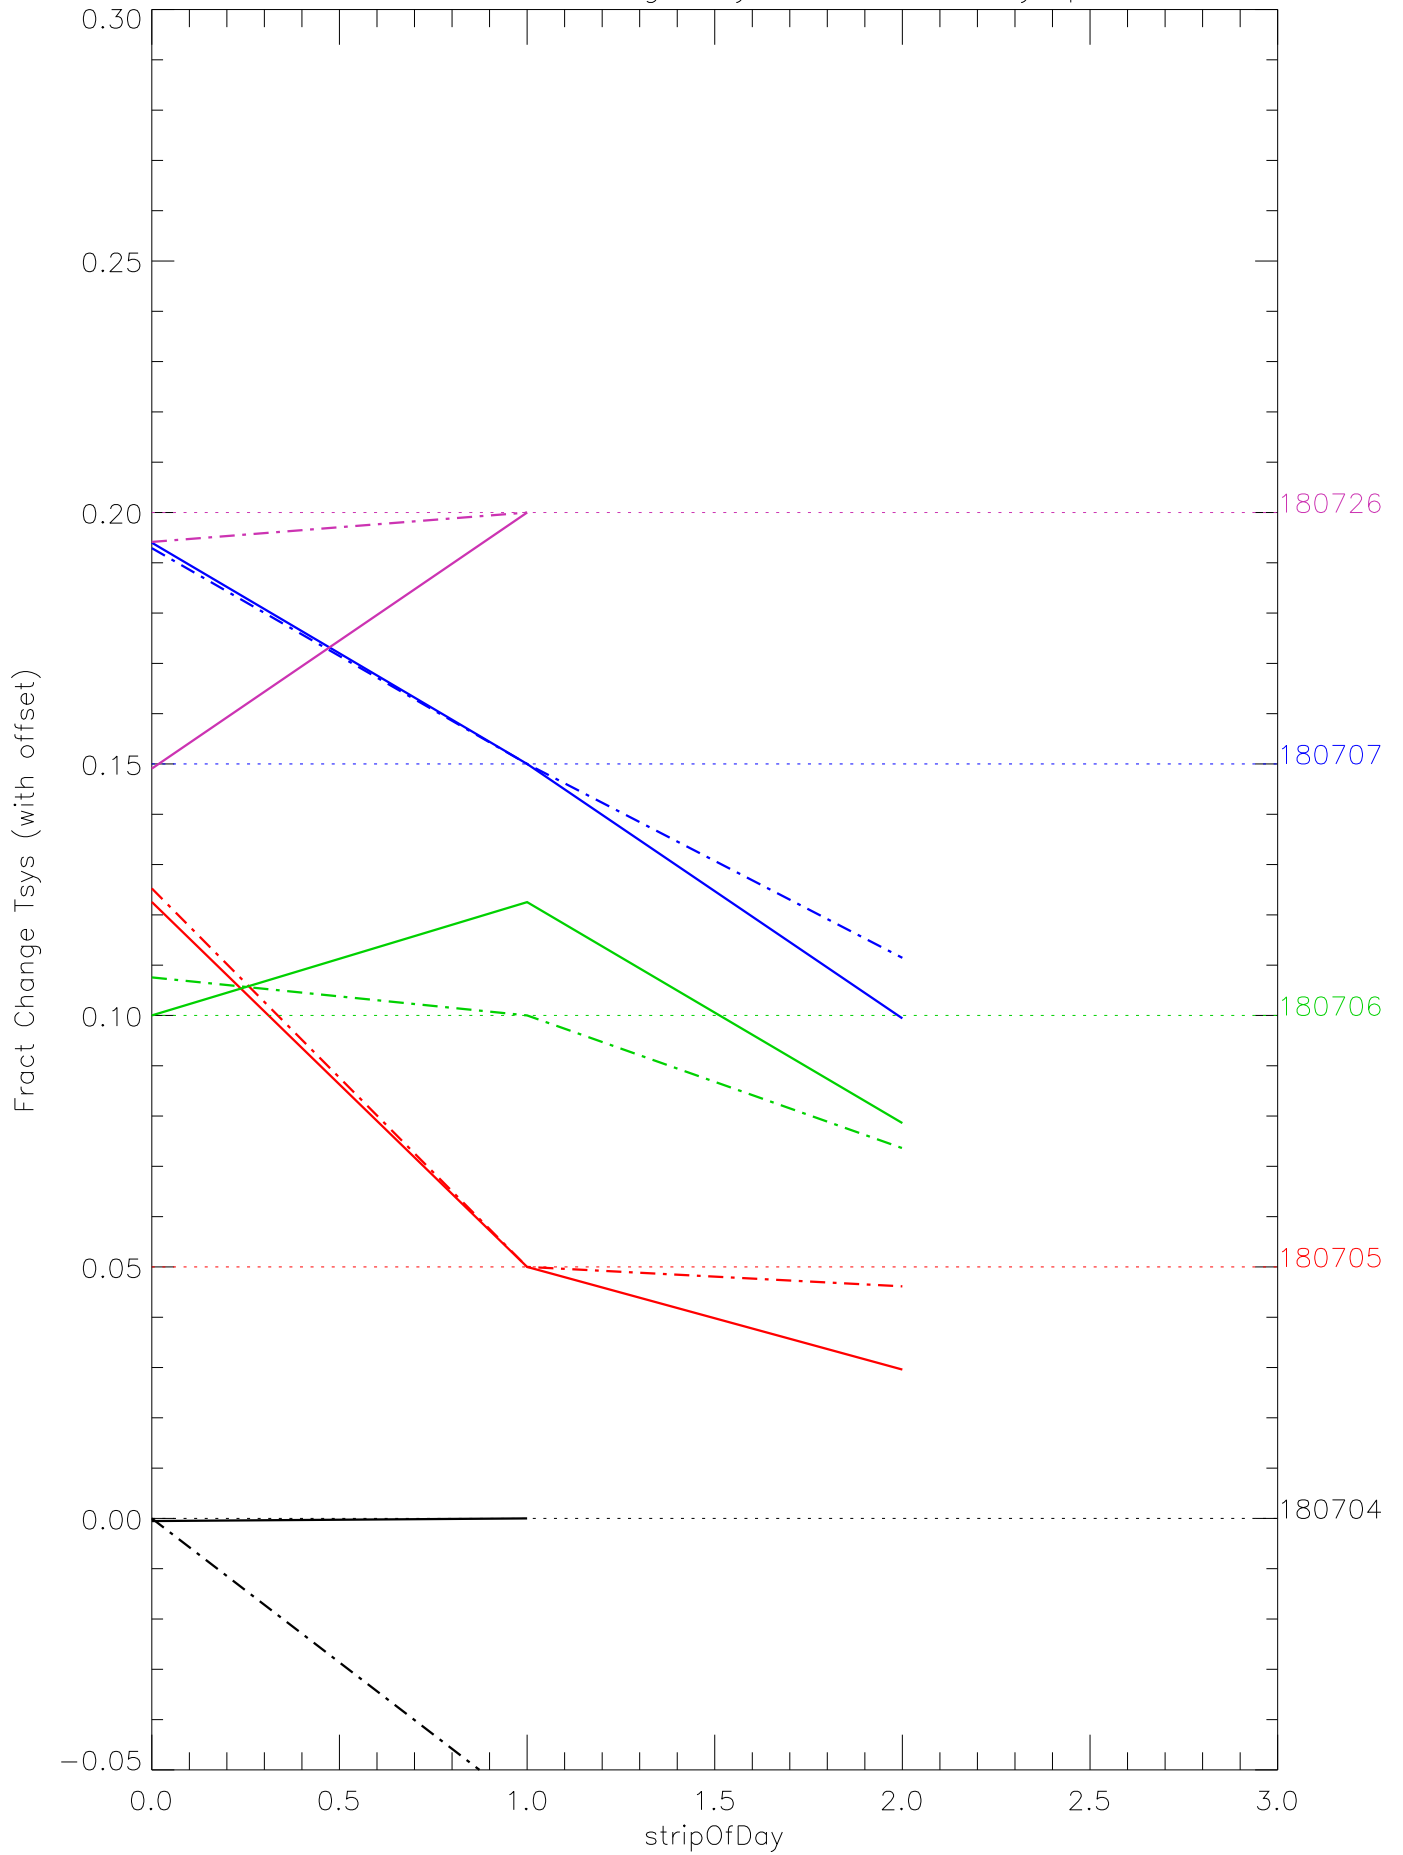

a2048 fractional change TsysK for each day. pixel:0

a2048 fractional change TsysK for each day. pixel:1

a2048 fractional change TsysK for each day. pixel:2

a2048 fractional change TsysK for each day. pixel:3

a2048 fractional change TsysK for each day. pixel:4

a2048 fractional change TsysK for each day. pixel:5

a2048 fractional change TsysK for each day. pixel:6