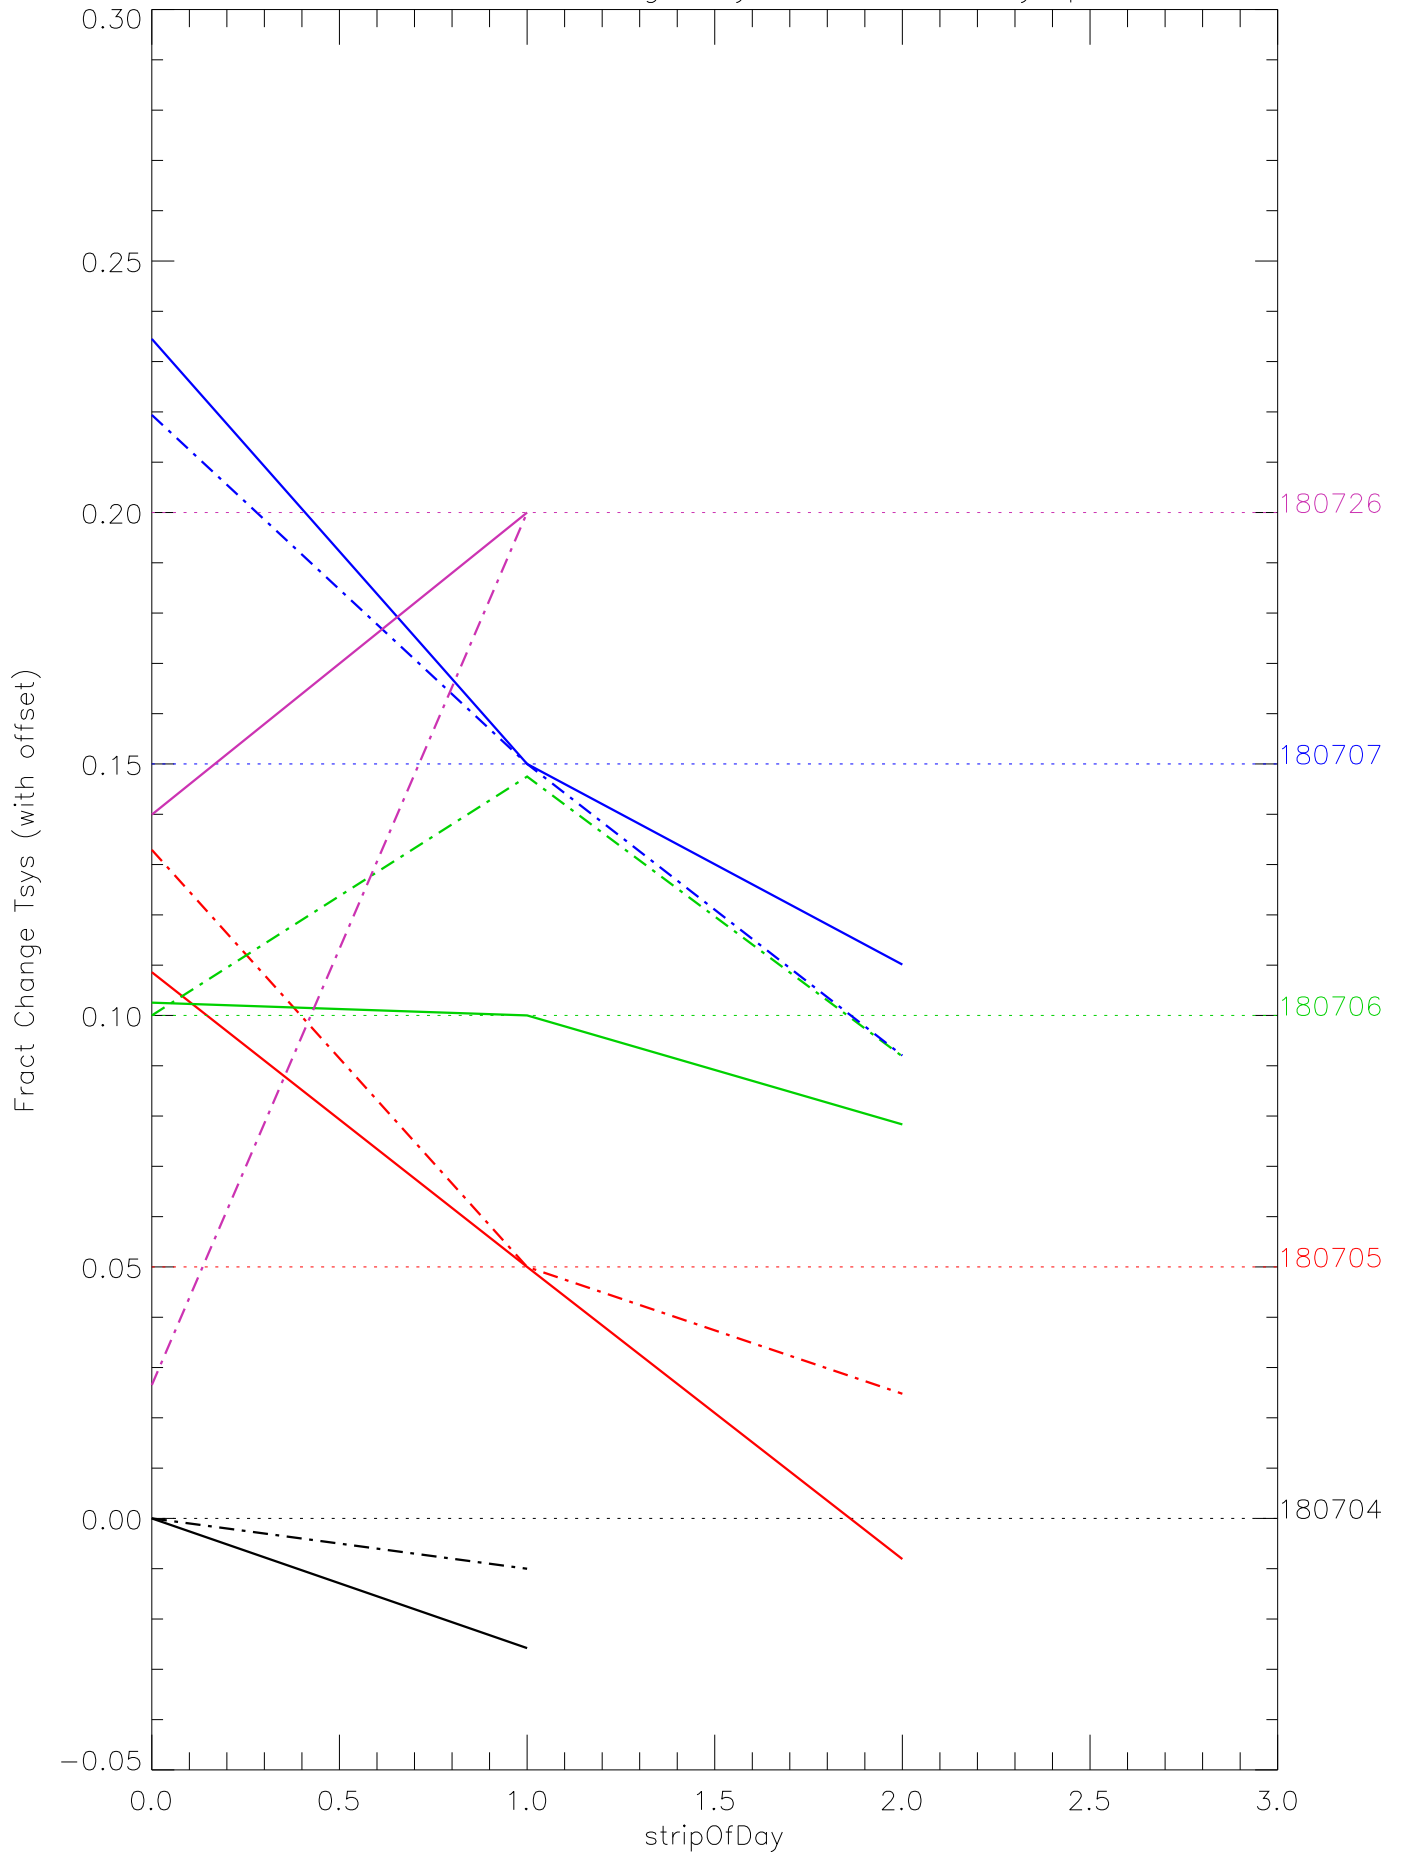

a2048 fractional change TsysK for each day. pixel:0

a2048 fractional change TsysK for each day. pixel:1

a2048 fractional change TsysK for each day. pixel:2

a2048 fractional change TsysK for each day. pixel:3

a2048 fractional change TsysK for each day. pixel:4

a2048 fractional change TsysK for each day. pixel:5

a2048 fractional change TsysK for each day. pixel:6