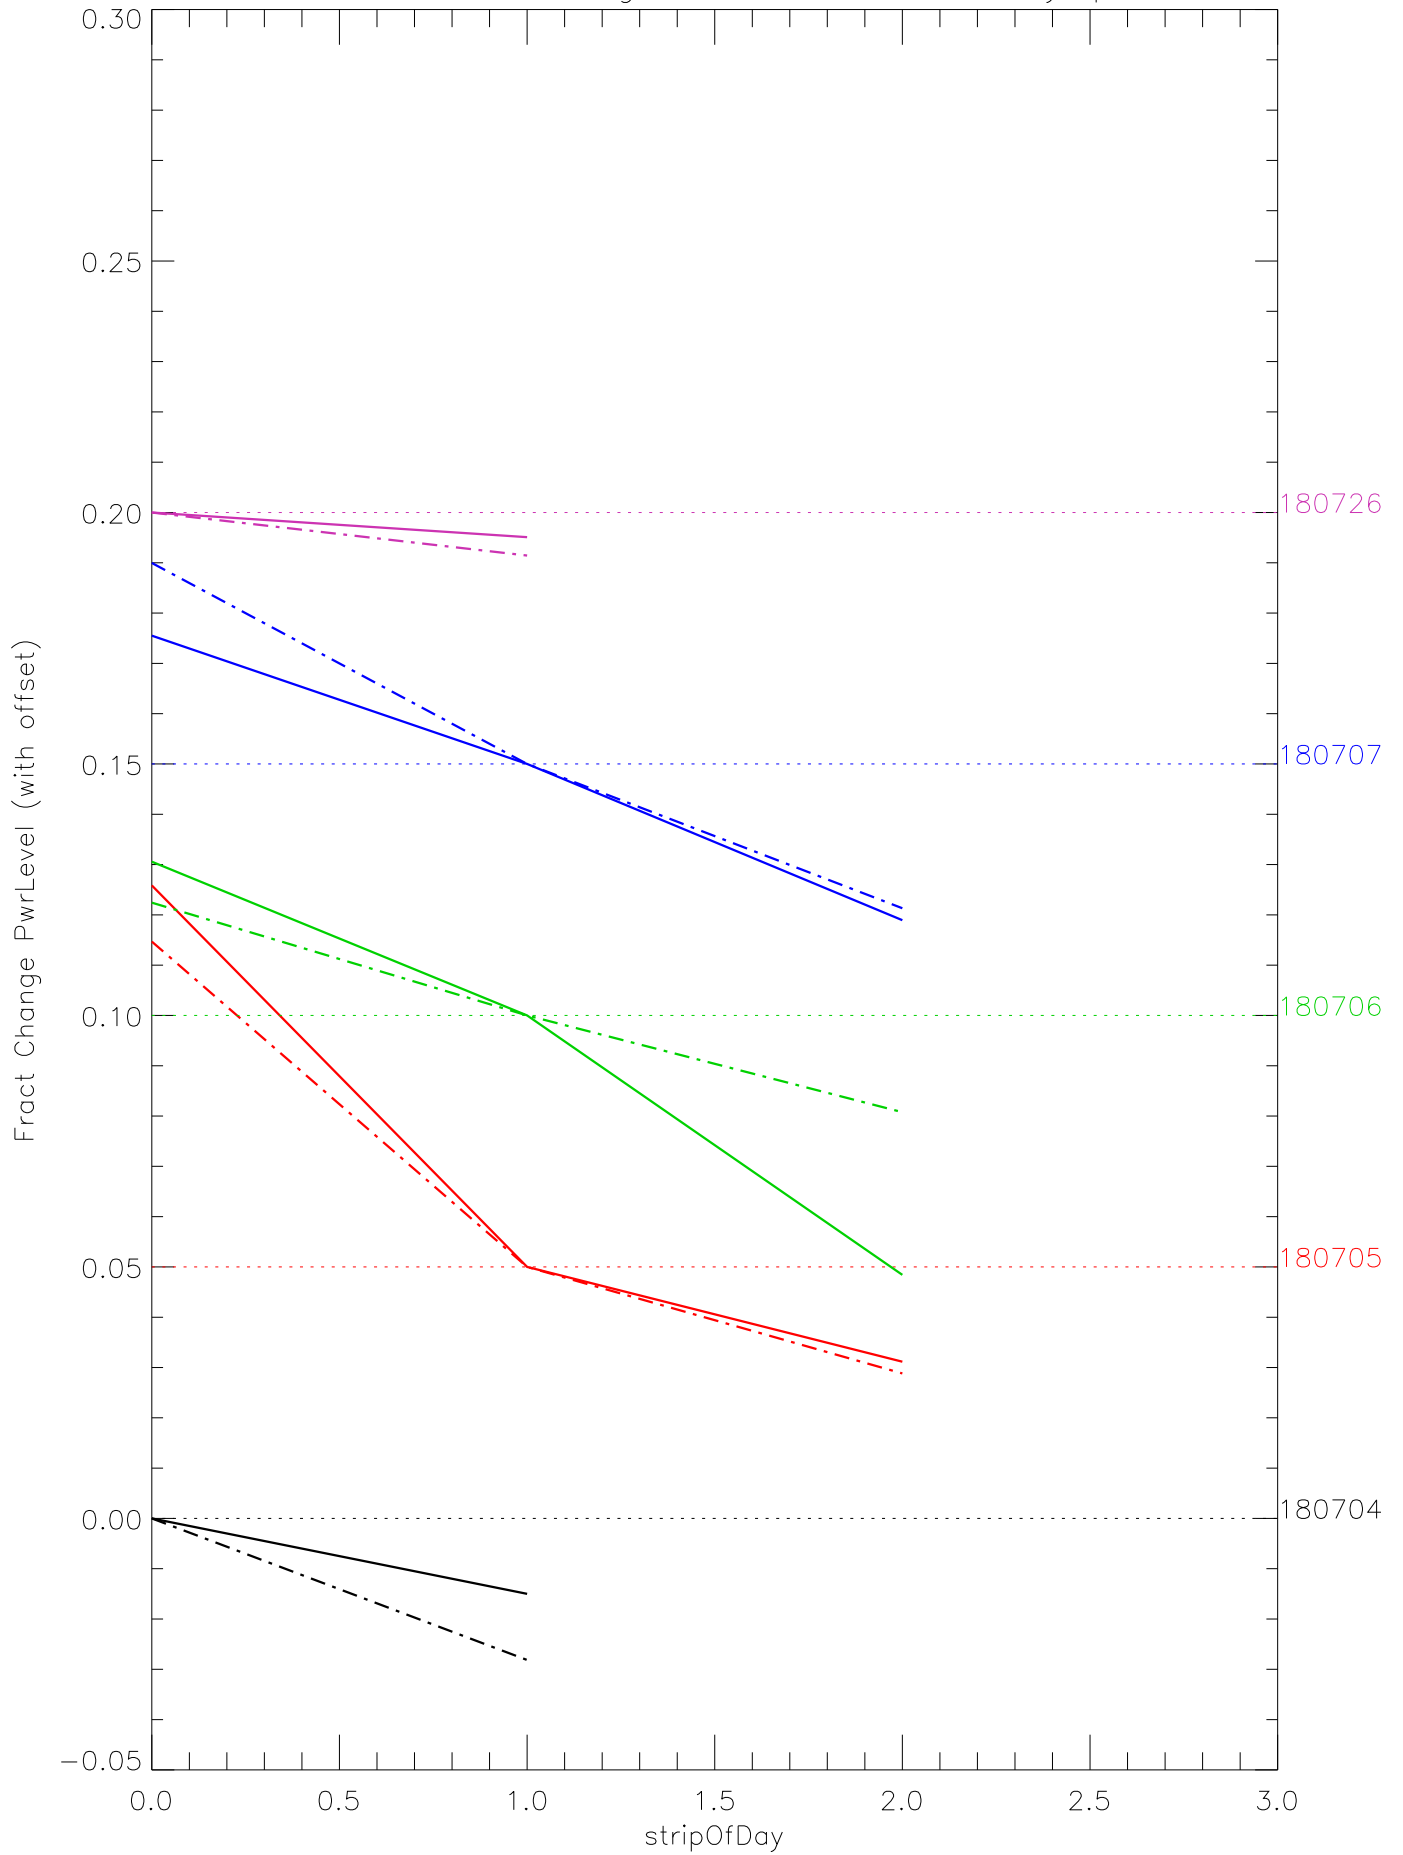

a2048 fractional change PwrLevel for each day. pixel:0

a2048 fractional change PwrLevel for each day. pixel:1

a2048 fractional change PwrLevel for each day. pixel:2

a2048 fractional change PwrLevel for each day. pixel:3

a2048 fractional change PwrLevel for each day. pixel:4

a2048 fractional change PwrLevel for each day. pixel:5

a2048 fractional change PwrLevel for each day. pixel:6