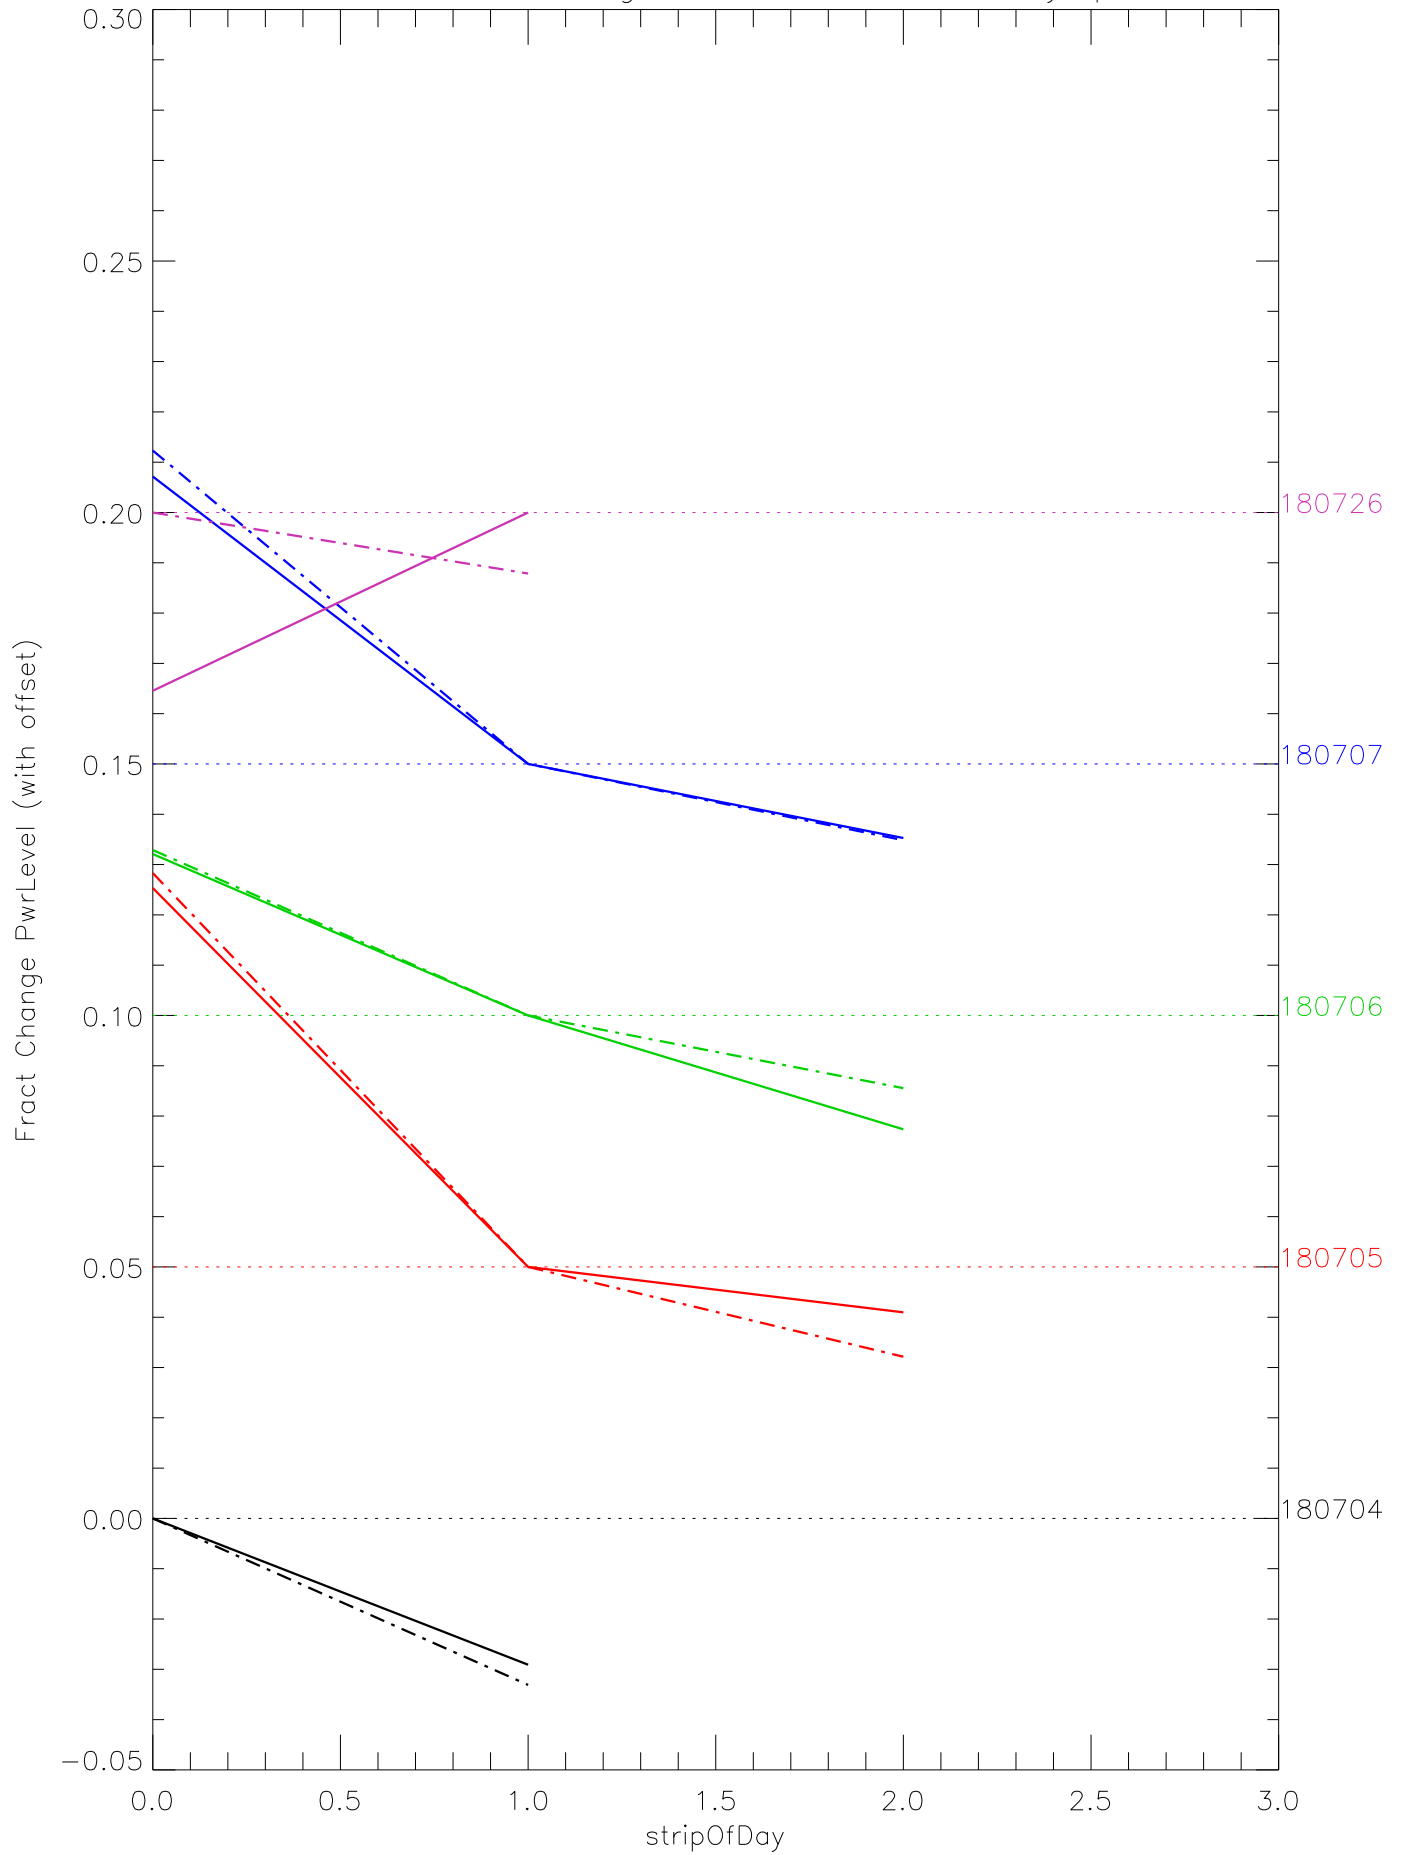

a2048 fractional change PwrLevel for each day. pixel:0

a2048 fractional change PwrLevel for each day. pixel:1

a2048 fractional change PwrLevel for each day. pixel:2

a2048 fractional change PwrLevel for each day. pixel:3

a2048 fractional change PwrLevel for each day. pixel:4

a2048 fractional change PwrLevel for each day. pixel:5

a2048 fractional change PwrLevel for each day. pixel:6