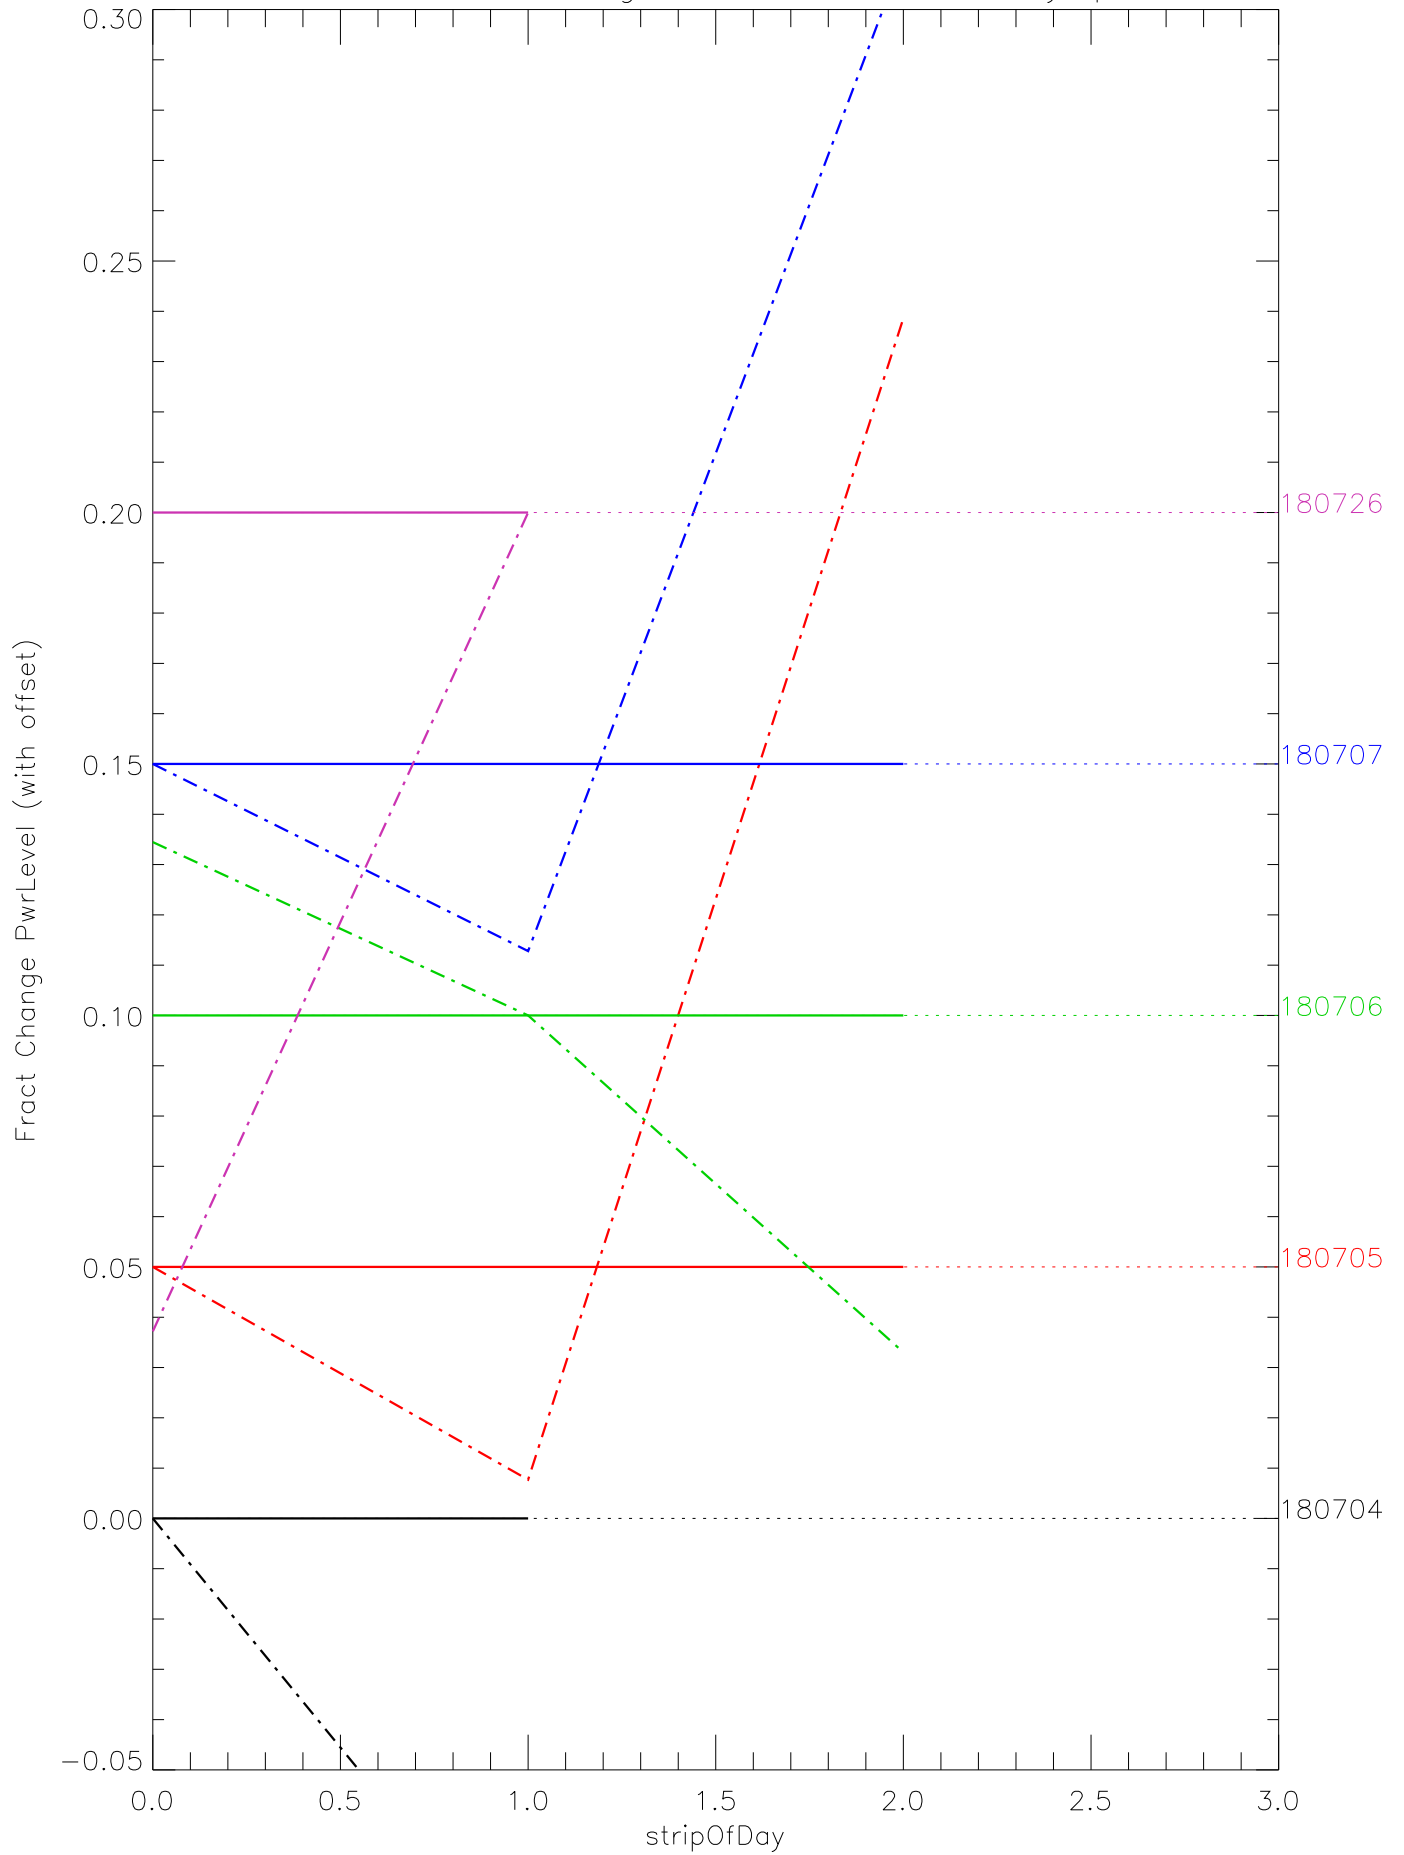

a2048 fractional change PwrLevel for each day. pixel:0

a2048 fractional change PwrLevel for each day. pixel:1

a2048 fractional change PwrLevel for each day. pixel:2

a2048 fractional change PwrLevel for each day. pixel:3

a2048 fractional change PwrLevel for each day. pixel:4

a2048 fractional change PwrLevel for each day. pixel:5

a2048 fractional change PwrLevel for each day. pixel:6