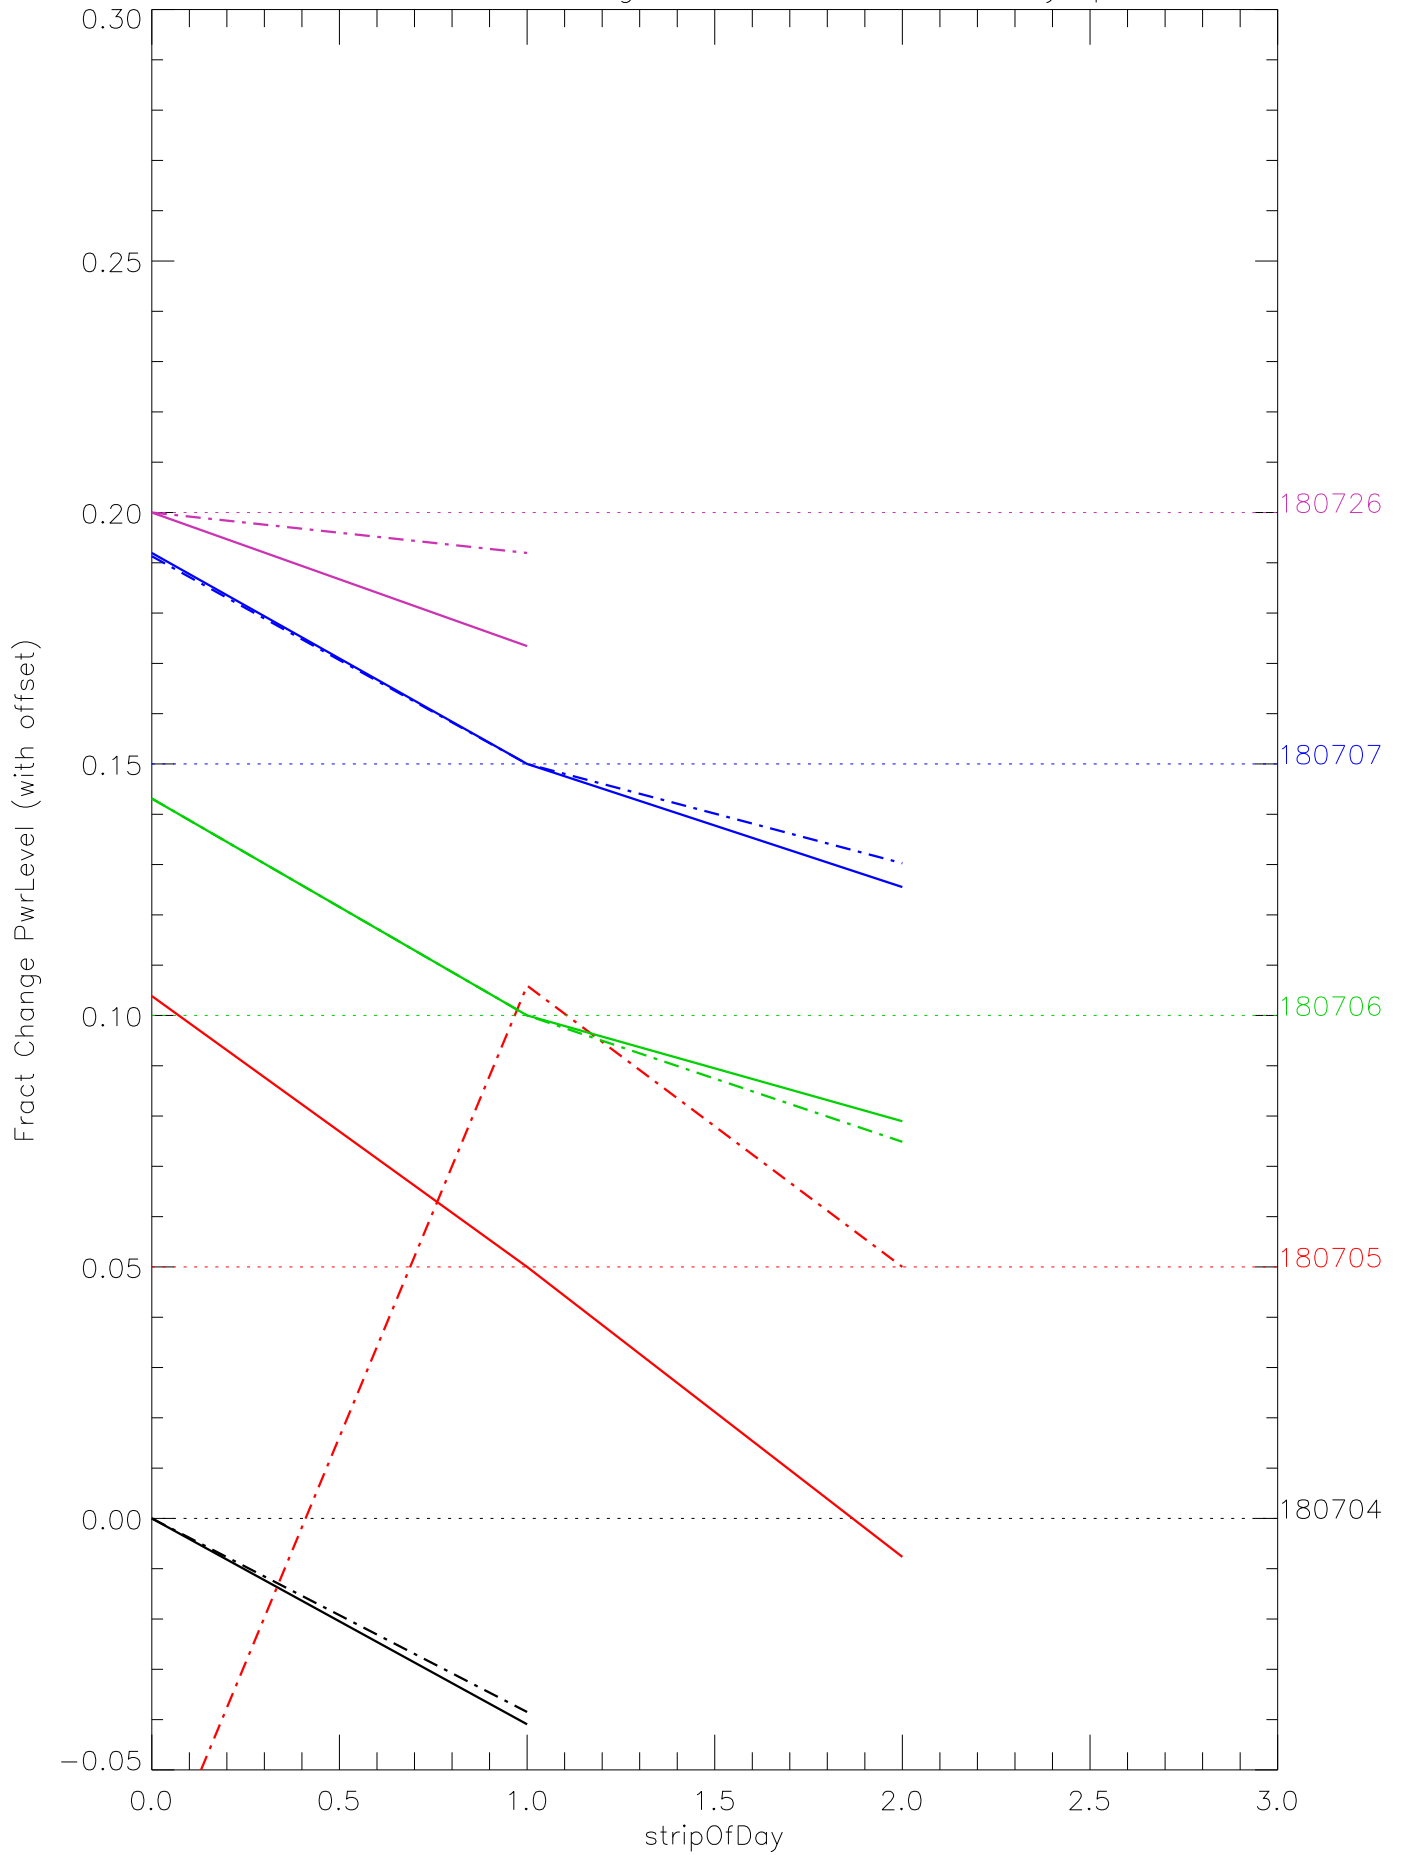

a2048 fractional change PwrLevel for each day. pixel:0

a2048 fractional change PwrLevel for each day. pixel:1

a2048 fractional change PwrLevel for each day. pixel:2

a2048 fractional change PwrLevel for each day. pixel:3

a2048 fractional change PwrLevel for each day. pixel:4

a2048 fractional change PwrLevel for each day. pixel:5

a2048 fractional change PwrLevel for each day. pixel:6