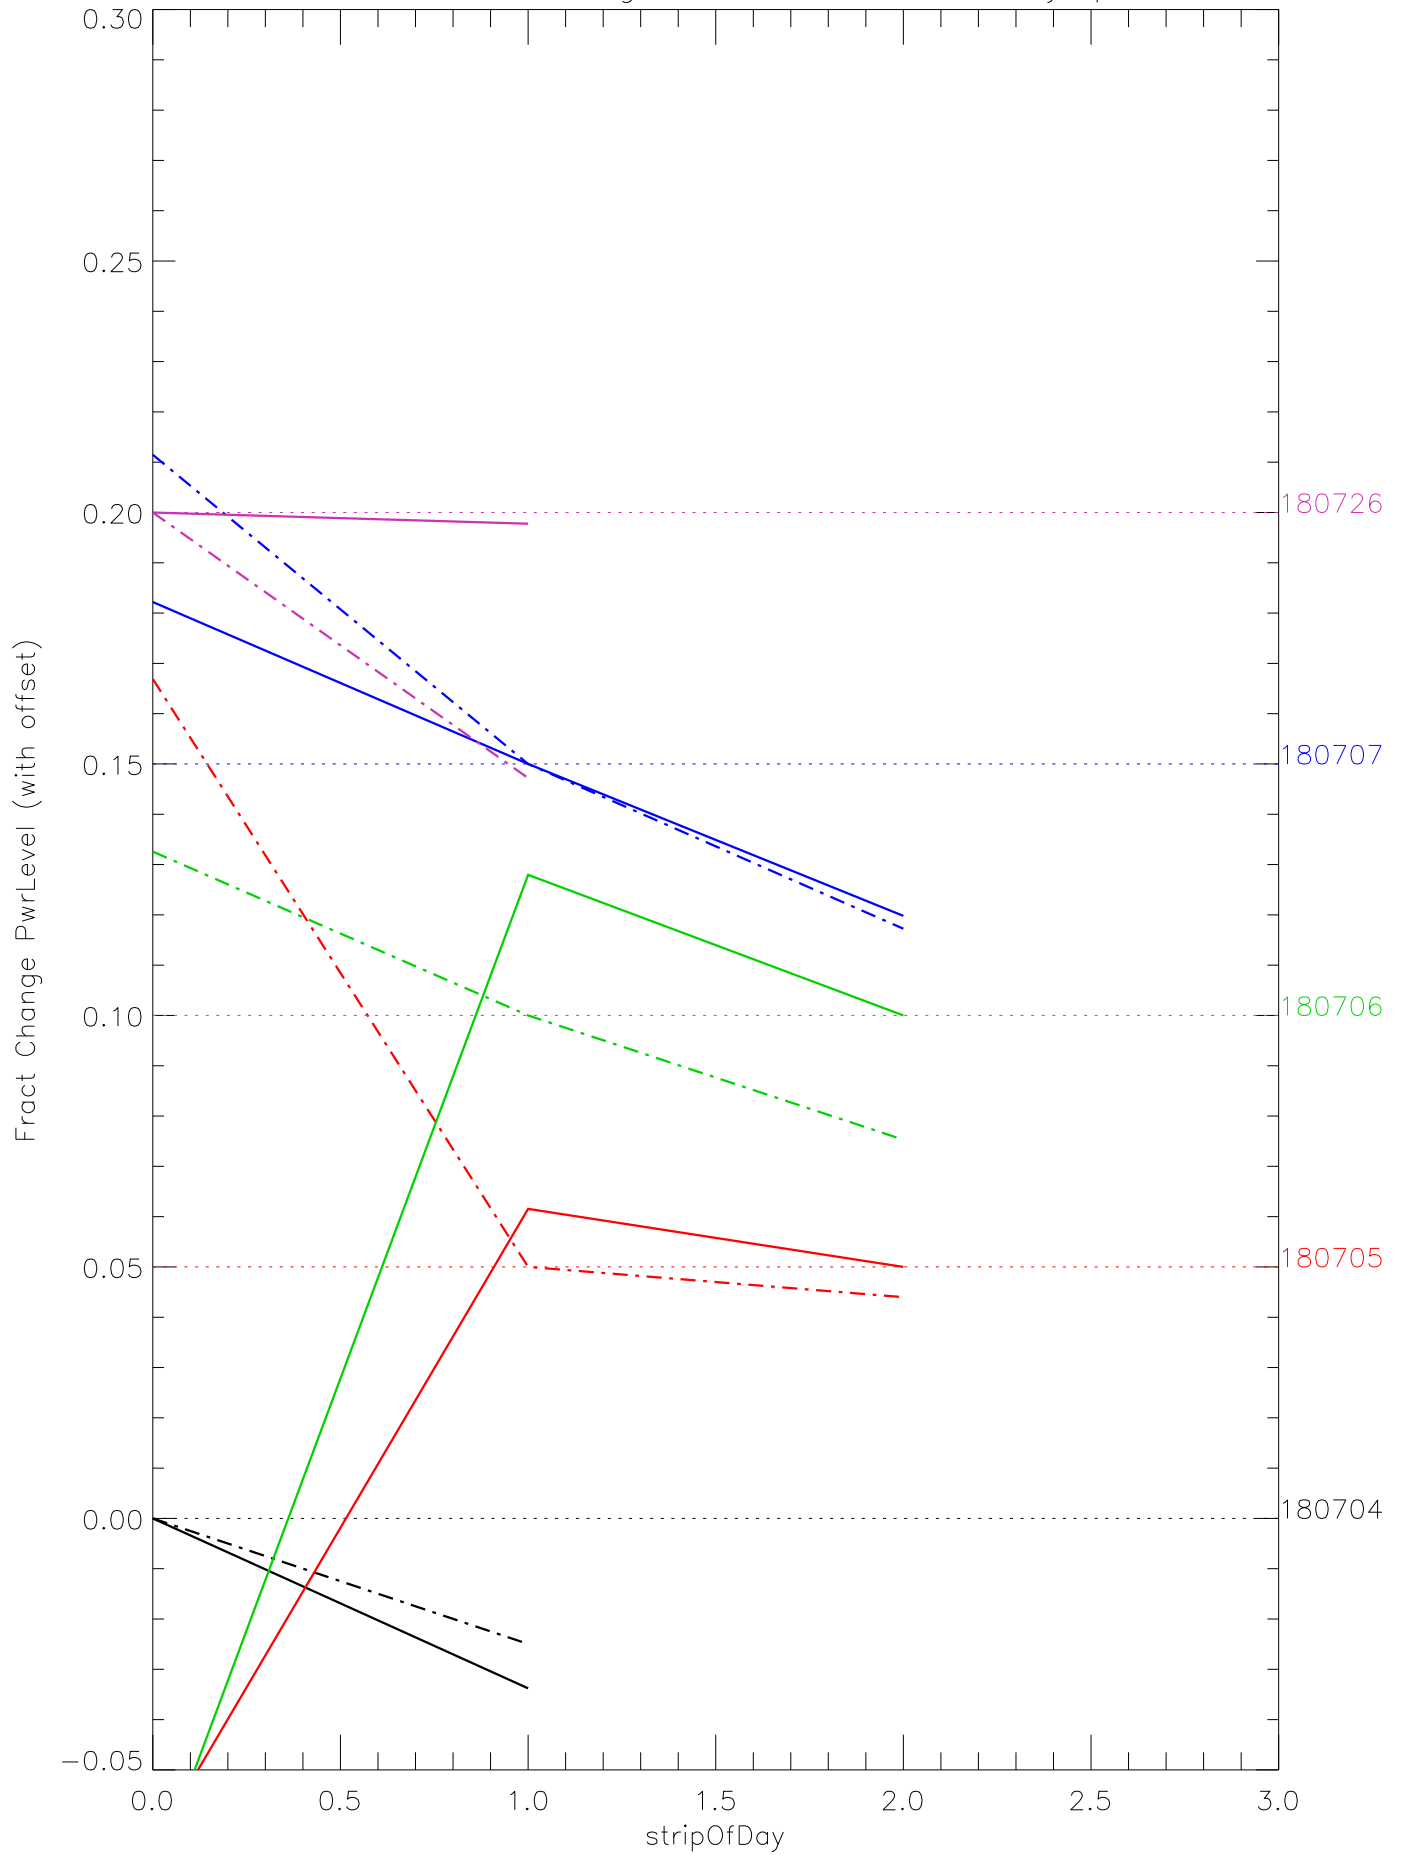

a2048 fractional change PwrLevel for each day. pixel:0

a2048 fractional change PwrLevel for each day. pixel:1

a2048 fractional change PwrLevel for each day. pixel:2

a2048 fractional change PwrLevel for each day. pixel:3

a2048 fractional change PwrLevel for each day. pixel:4

a2048 fractional change PwrLevel for each day. pixel:5

a2048 fractional change PwrLevel for each day. pixel:6