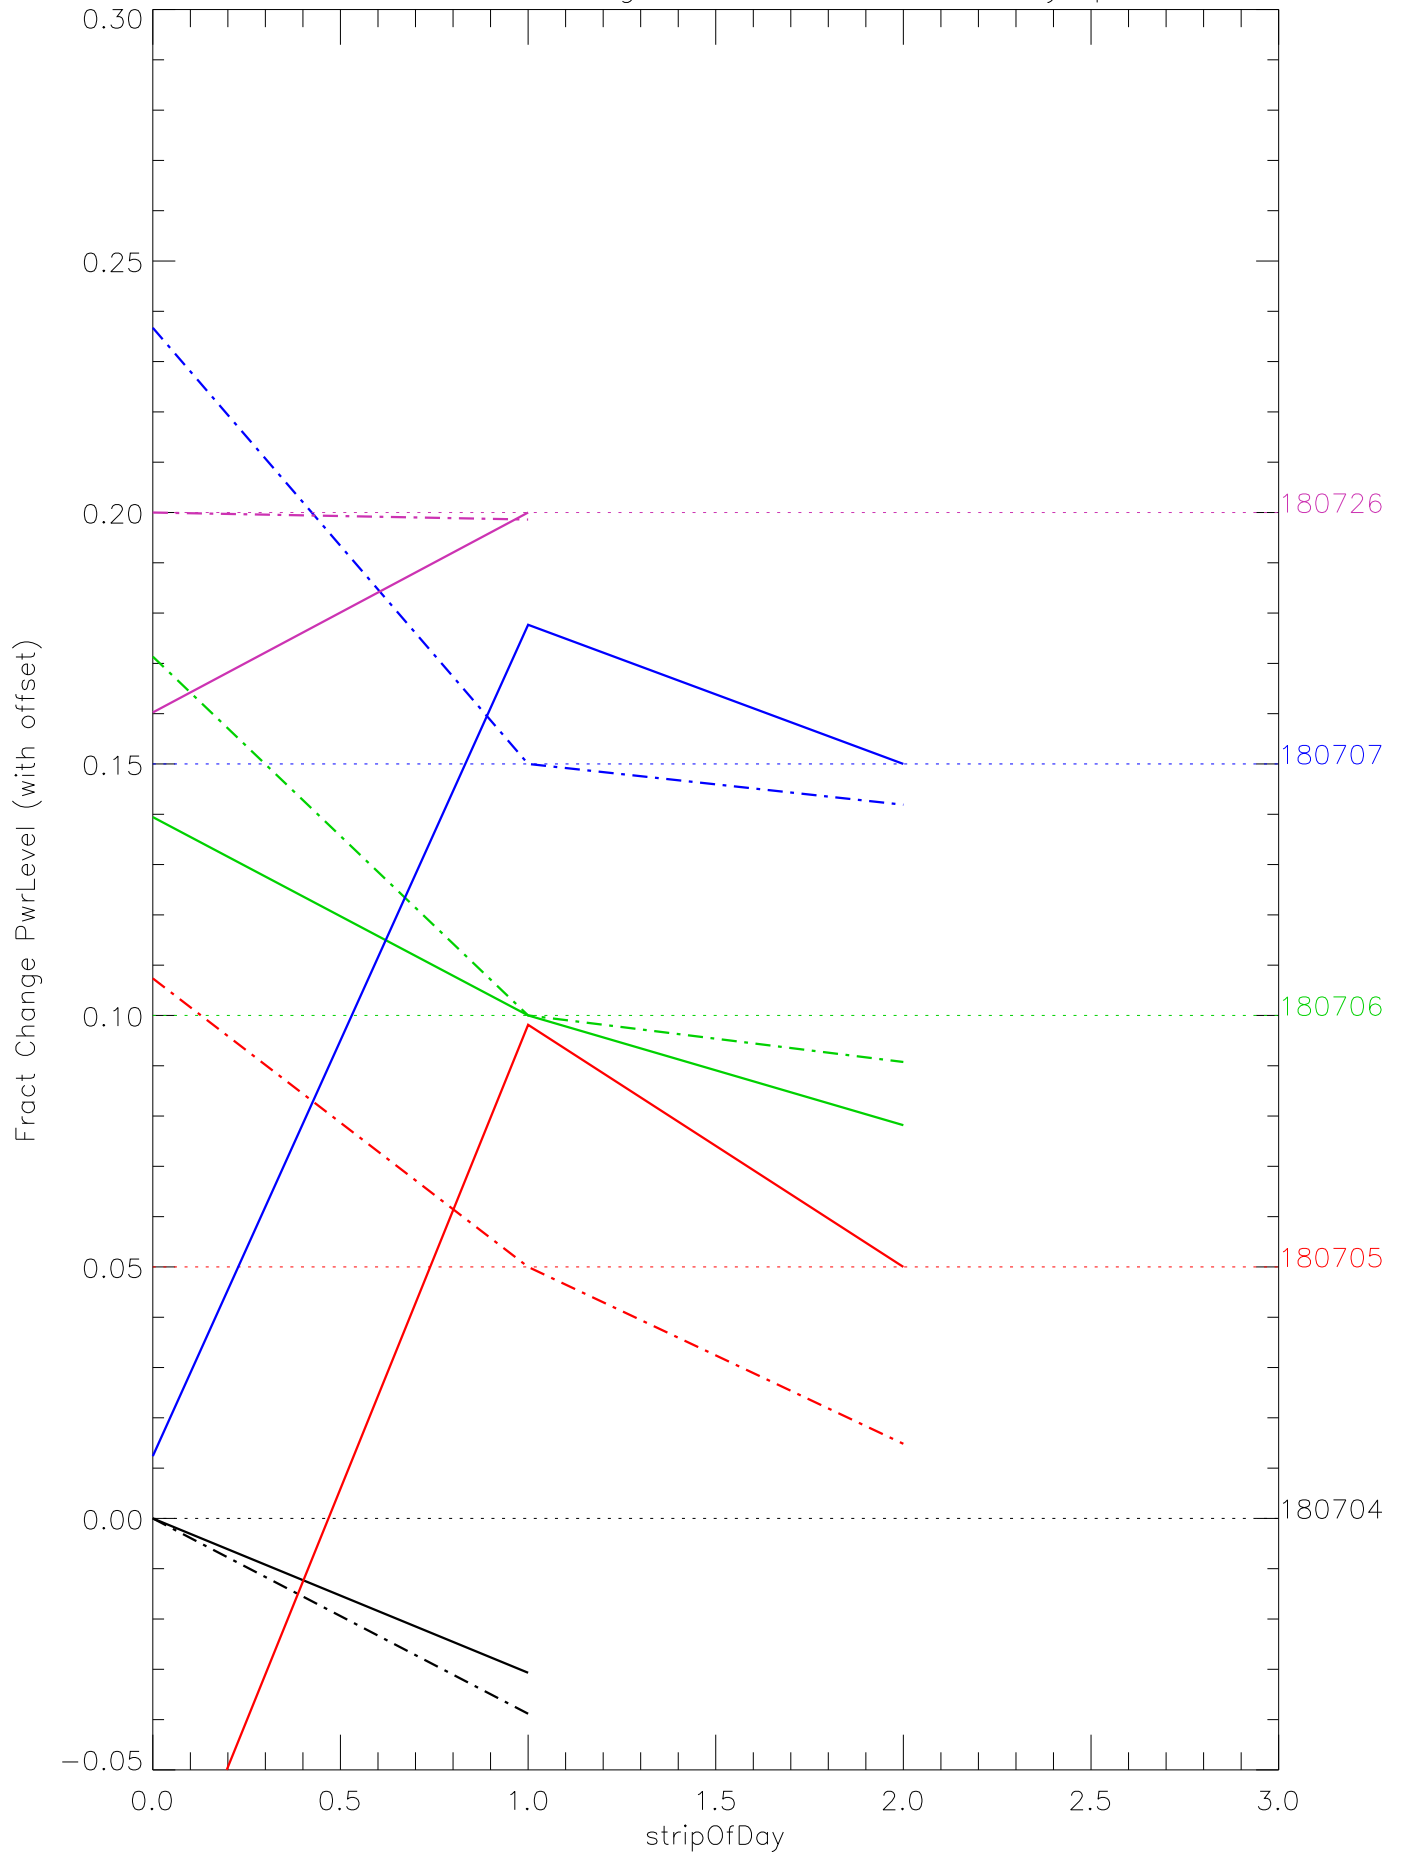

a2048 fractional change PwrLevel for each day. pixel:0

a2048 fractional change PwrLevel for each day. pixel:1

a2048 fractional change PwrLevel for each day. pixel:2

a2048 fractional change PwrLevel for each day. pixel:3

a2048 fractional change PwrLevel for each day. pixel:4

a2048 fractional change PwrLevel for each day. pixel:5

a2048 fractional change PwrLevel for each day. pixel:6