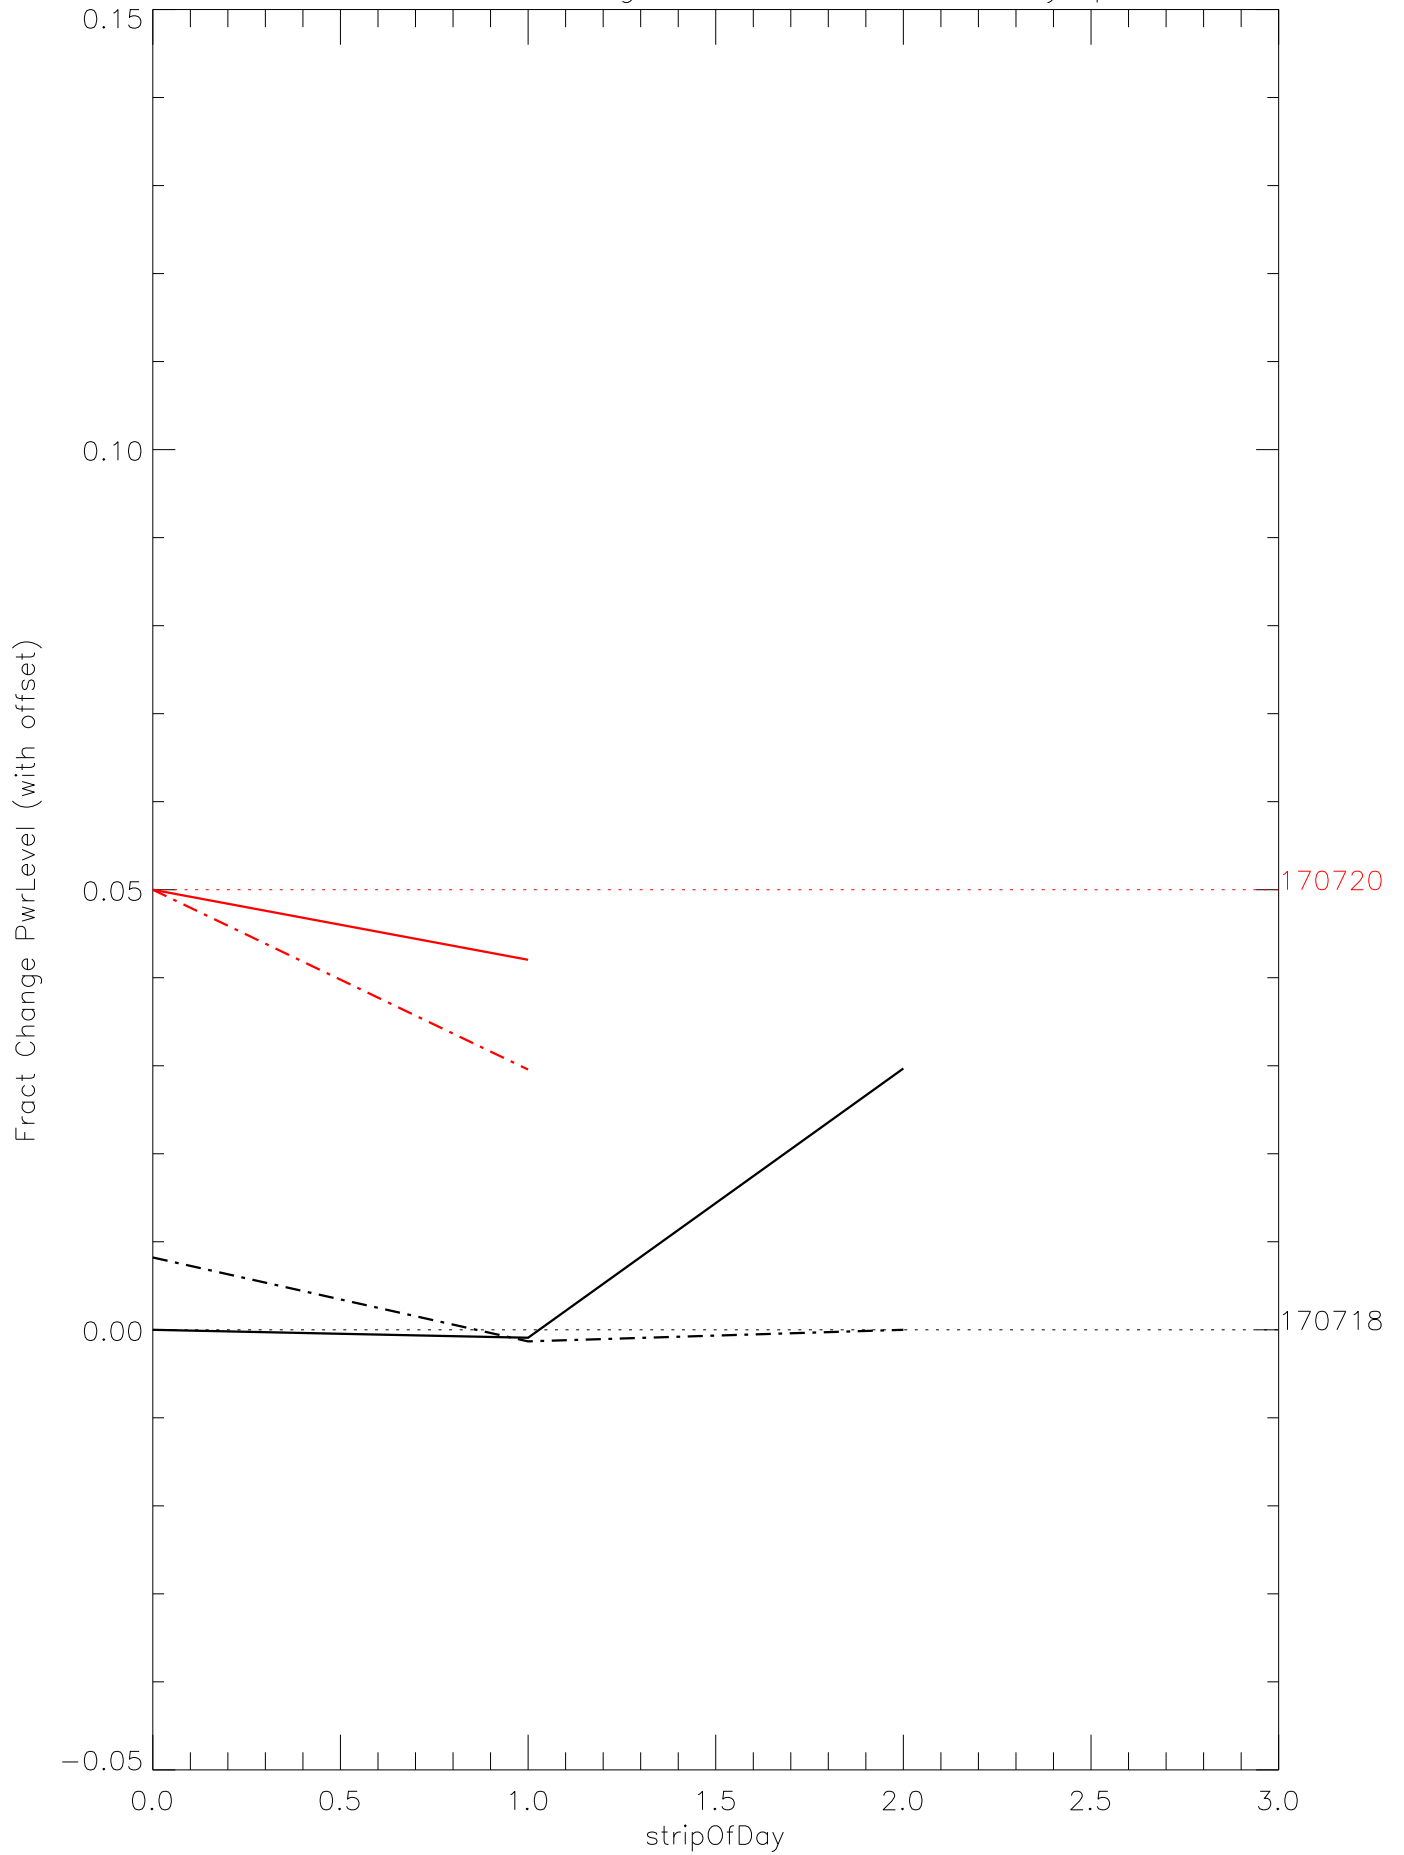

a2048 fractional change PwrLevel for each day. pixel:0

a2048 fractional change PwrLevel for each day. pixel:1

a2048 fractional change PwrLevel for each day. pixel:2

a2048 fractional change PwrLevel for each day. pixel:3

a2048 fractional change PwrLevel for each day. pixel:4

a2048 fractional change PwrLevel for each day. pixel:5

a2048 fractional change PwrLevel for each day. pixel:6