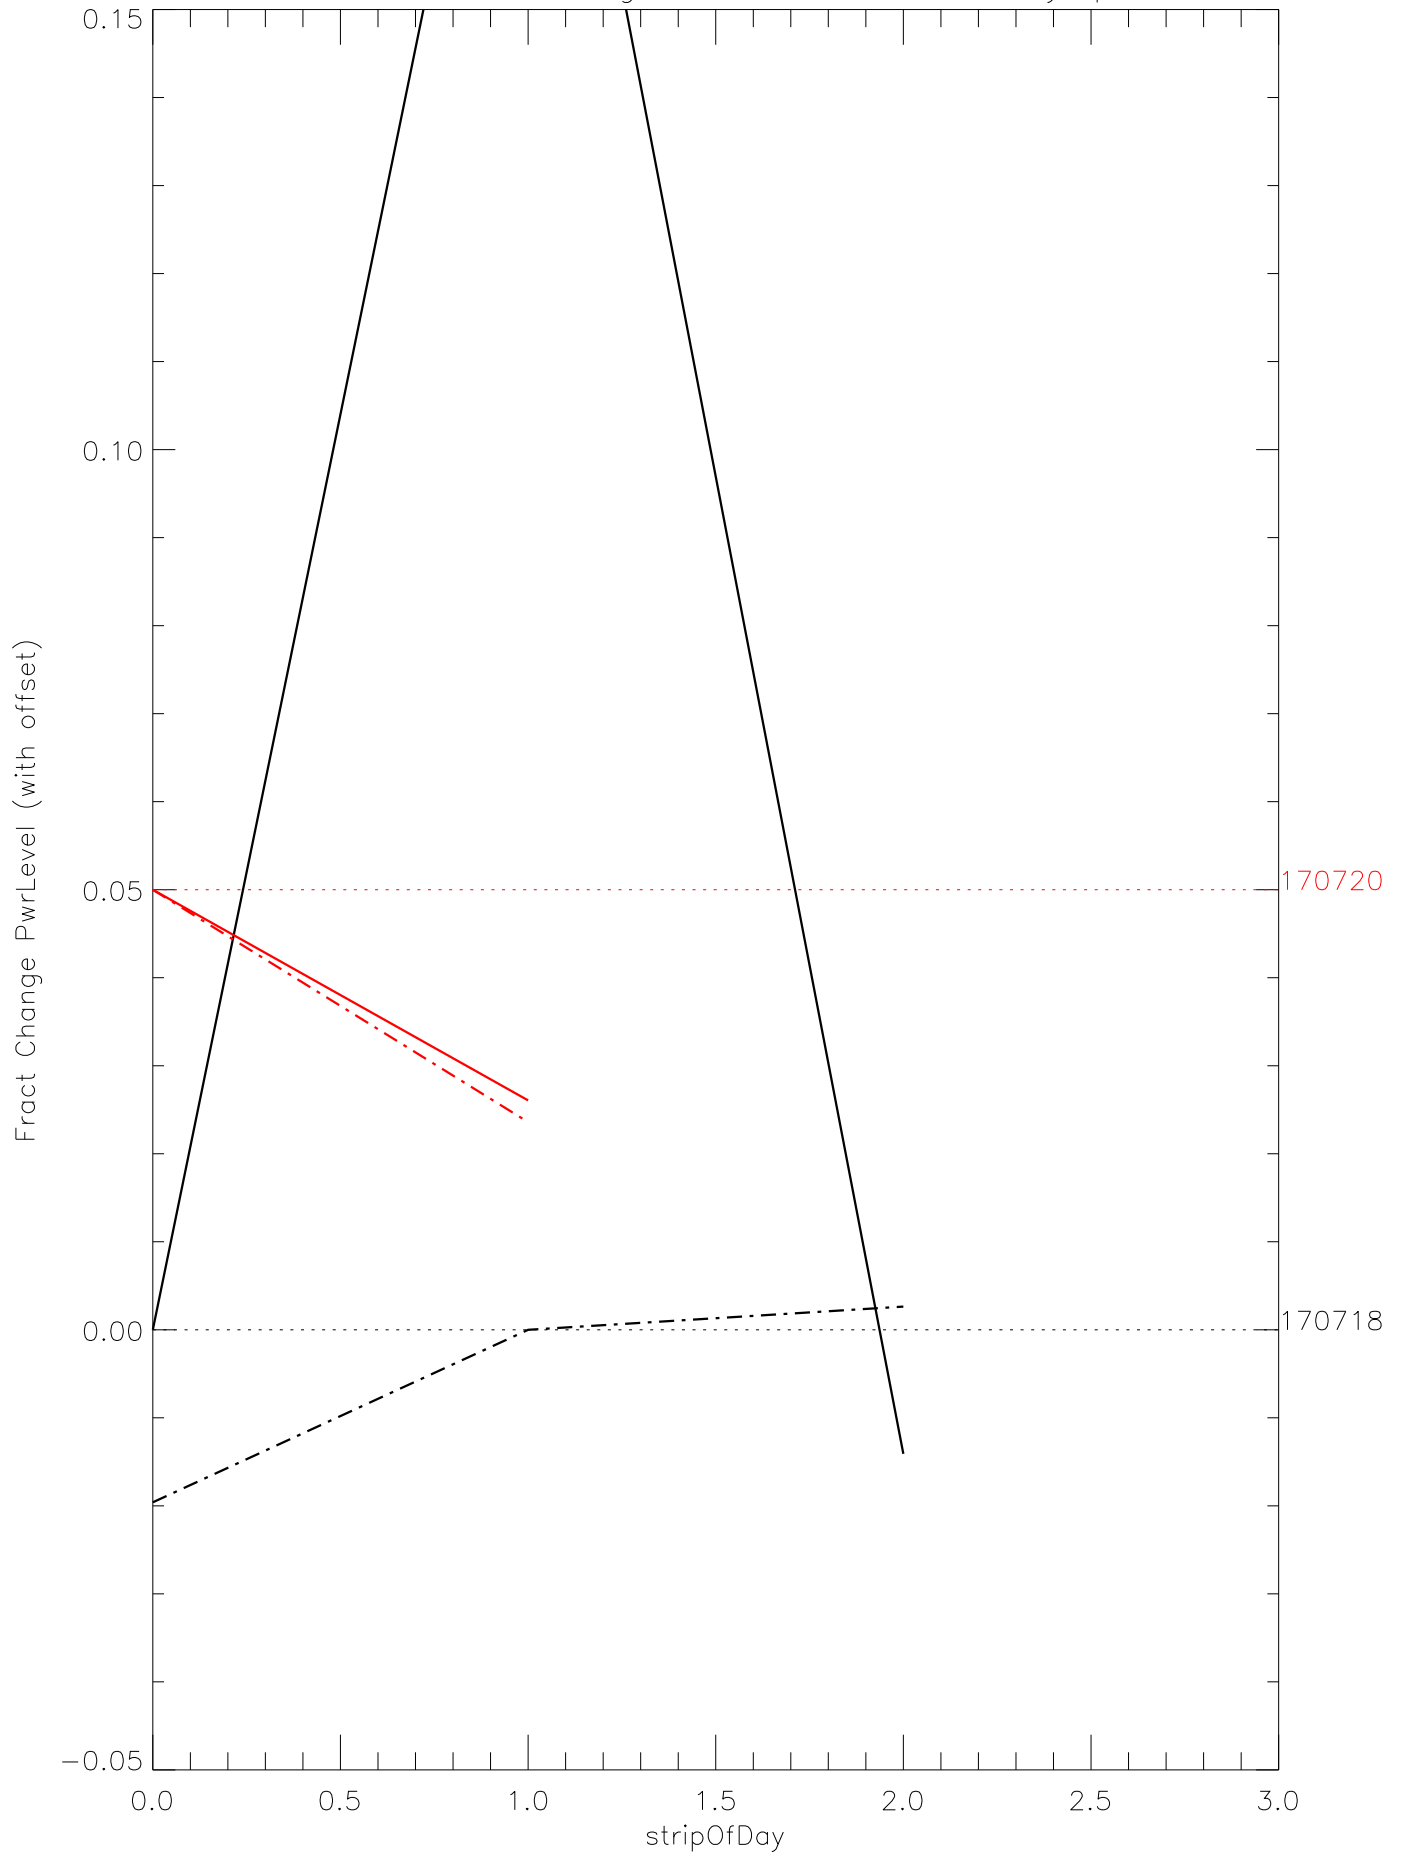

a2048 fractional change PwrLevel for each day. pixel:0

a2048 fractional change PwrLevel for each day. pixel:1

a2048 fractional change PwrLevel for each day. pixel:2

a2048 fractional change PwrLevel for each day. pixel:3

a2048 fractional change PwrLevel for each day. pixel:4

a2048 fractional change PwrLevel for each day. pixel:5

a2048 fractional change PwrLevel for each day. pixel:6