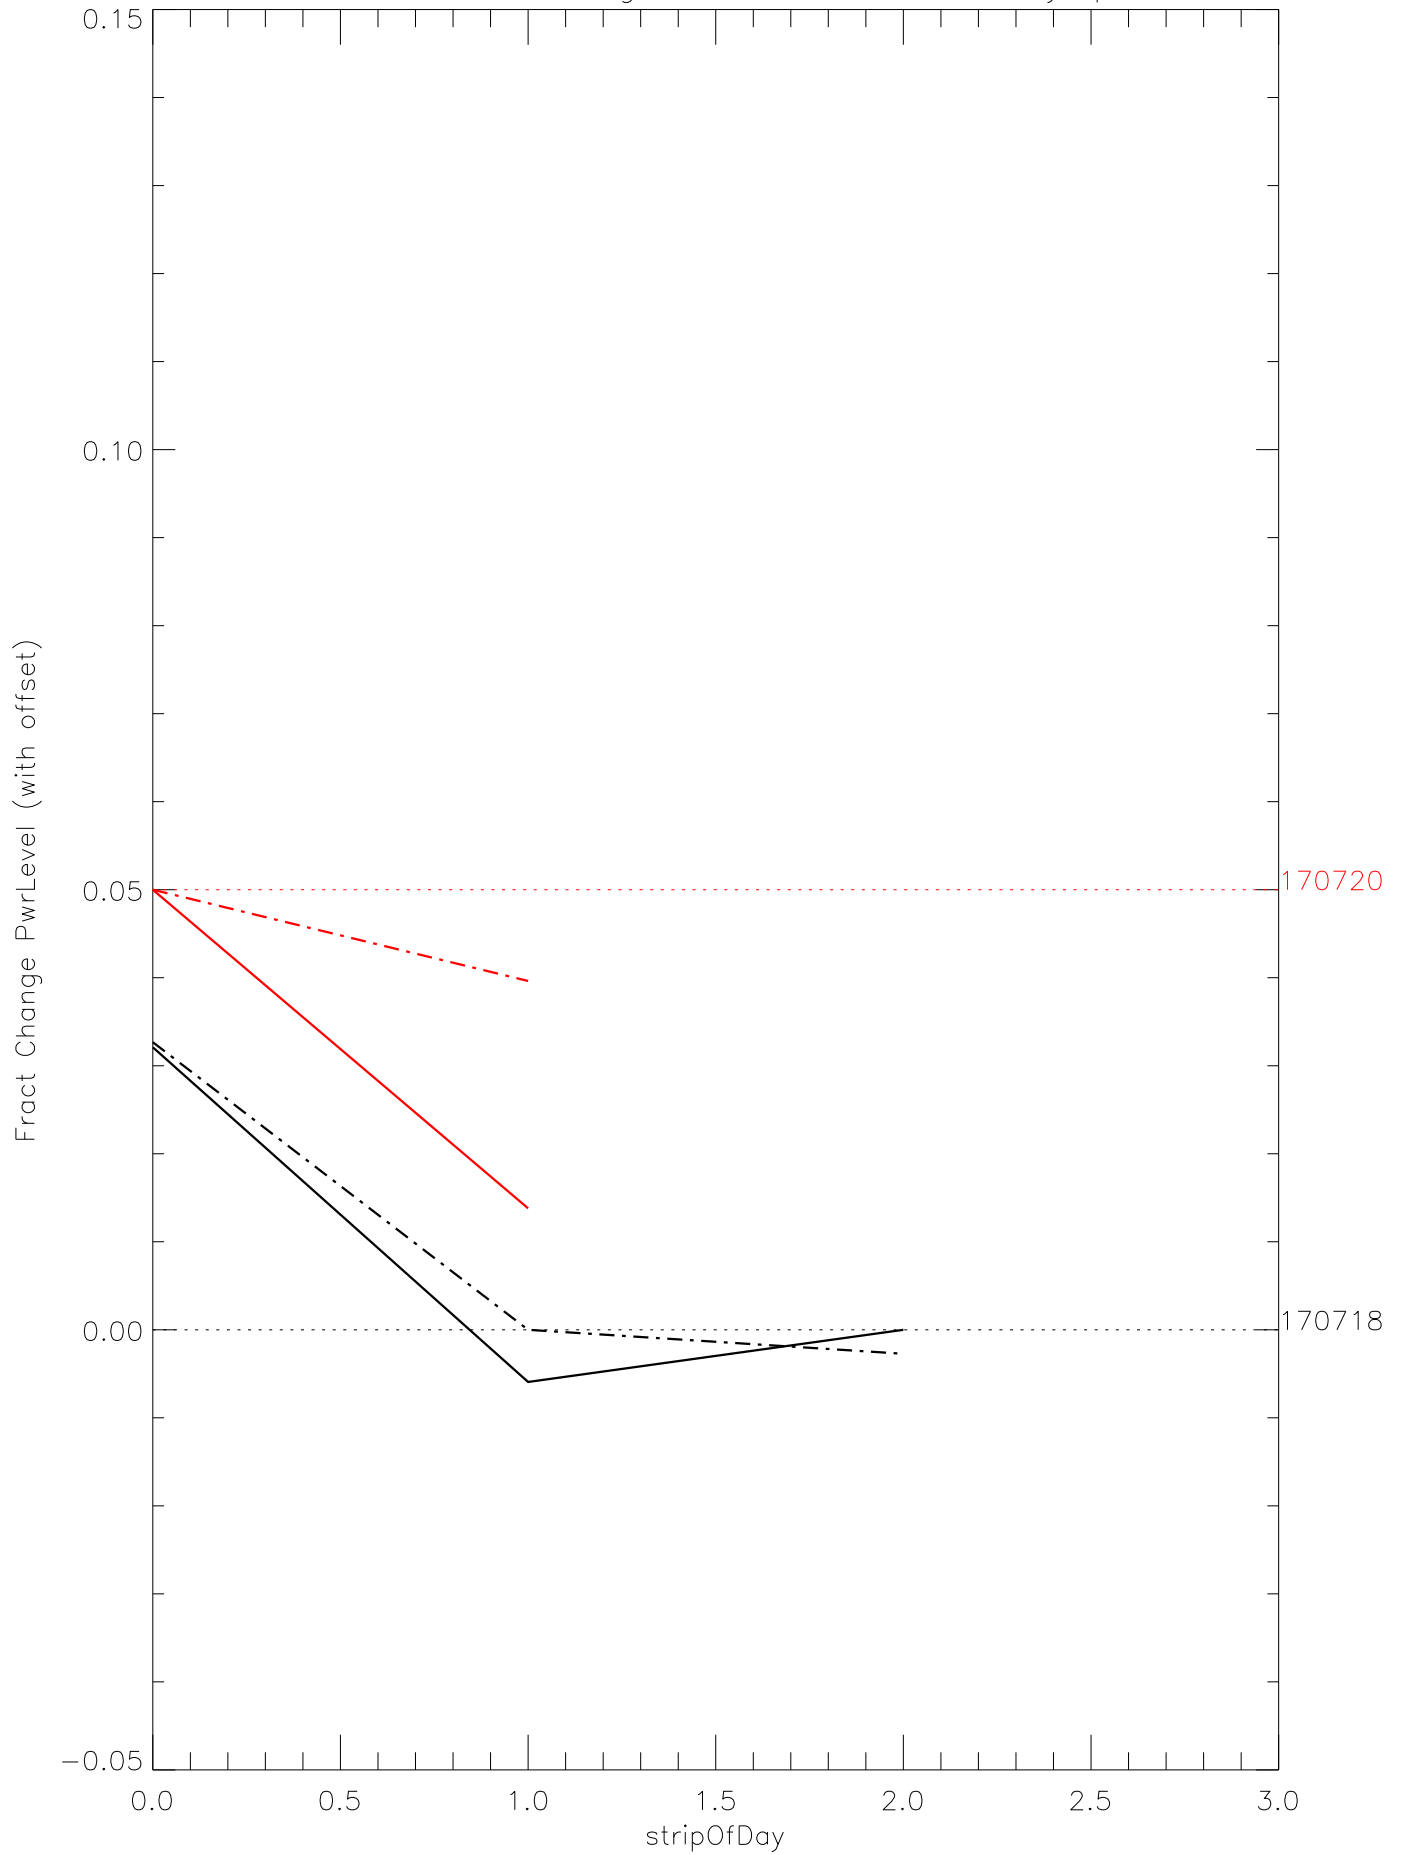

a2048 fractional change PwrLevel for each day. pixel:0

a2048 fractional change PwrLevel for each day. pixel:1

a2048 fractional change PwrLevel for each day. pixel:2

a2048 fractional change PwrLevel for each day. pixel:3

a2048 fractional change PwrLevel for each day. pixel:4

a2048 fractional change PwrLevel for each day. pixel:5

a2048 fractional change PwrLevel for each day. pixel:6