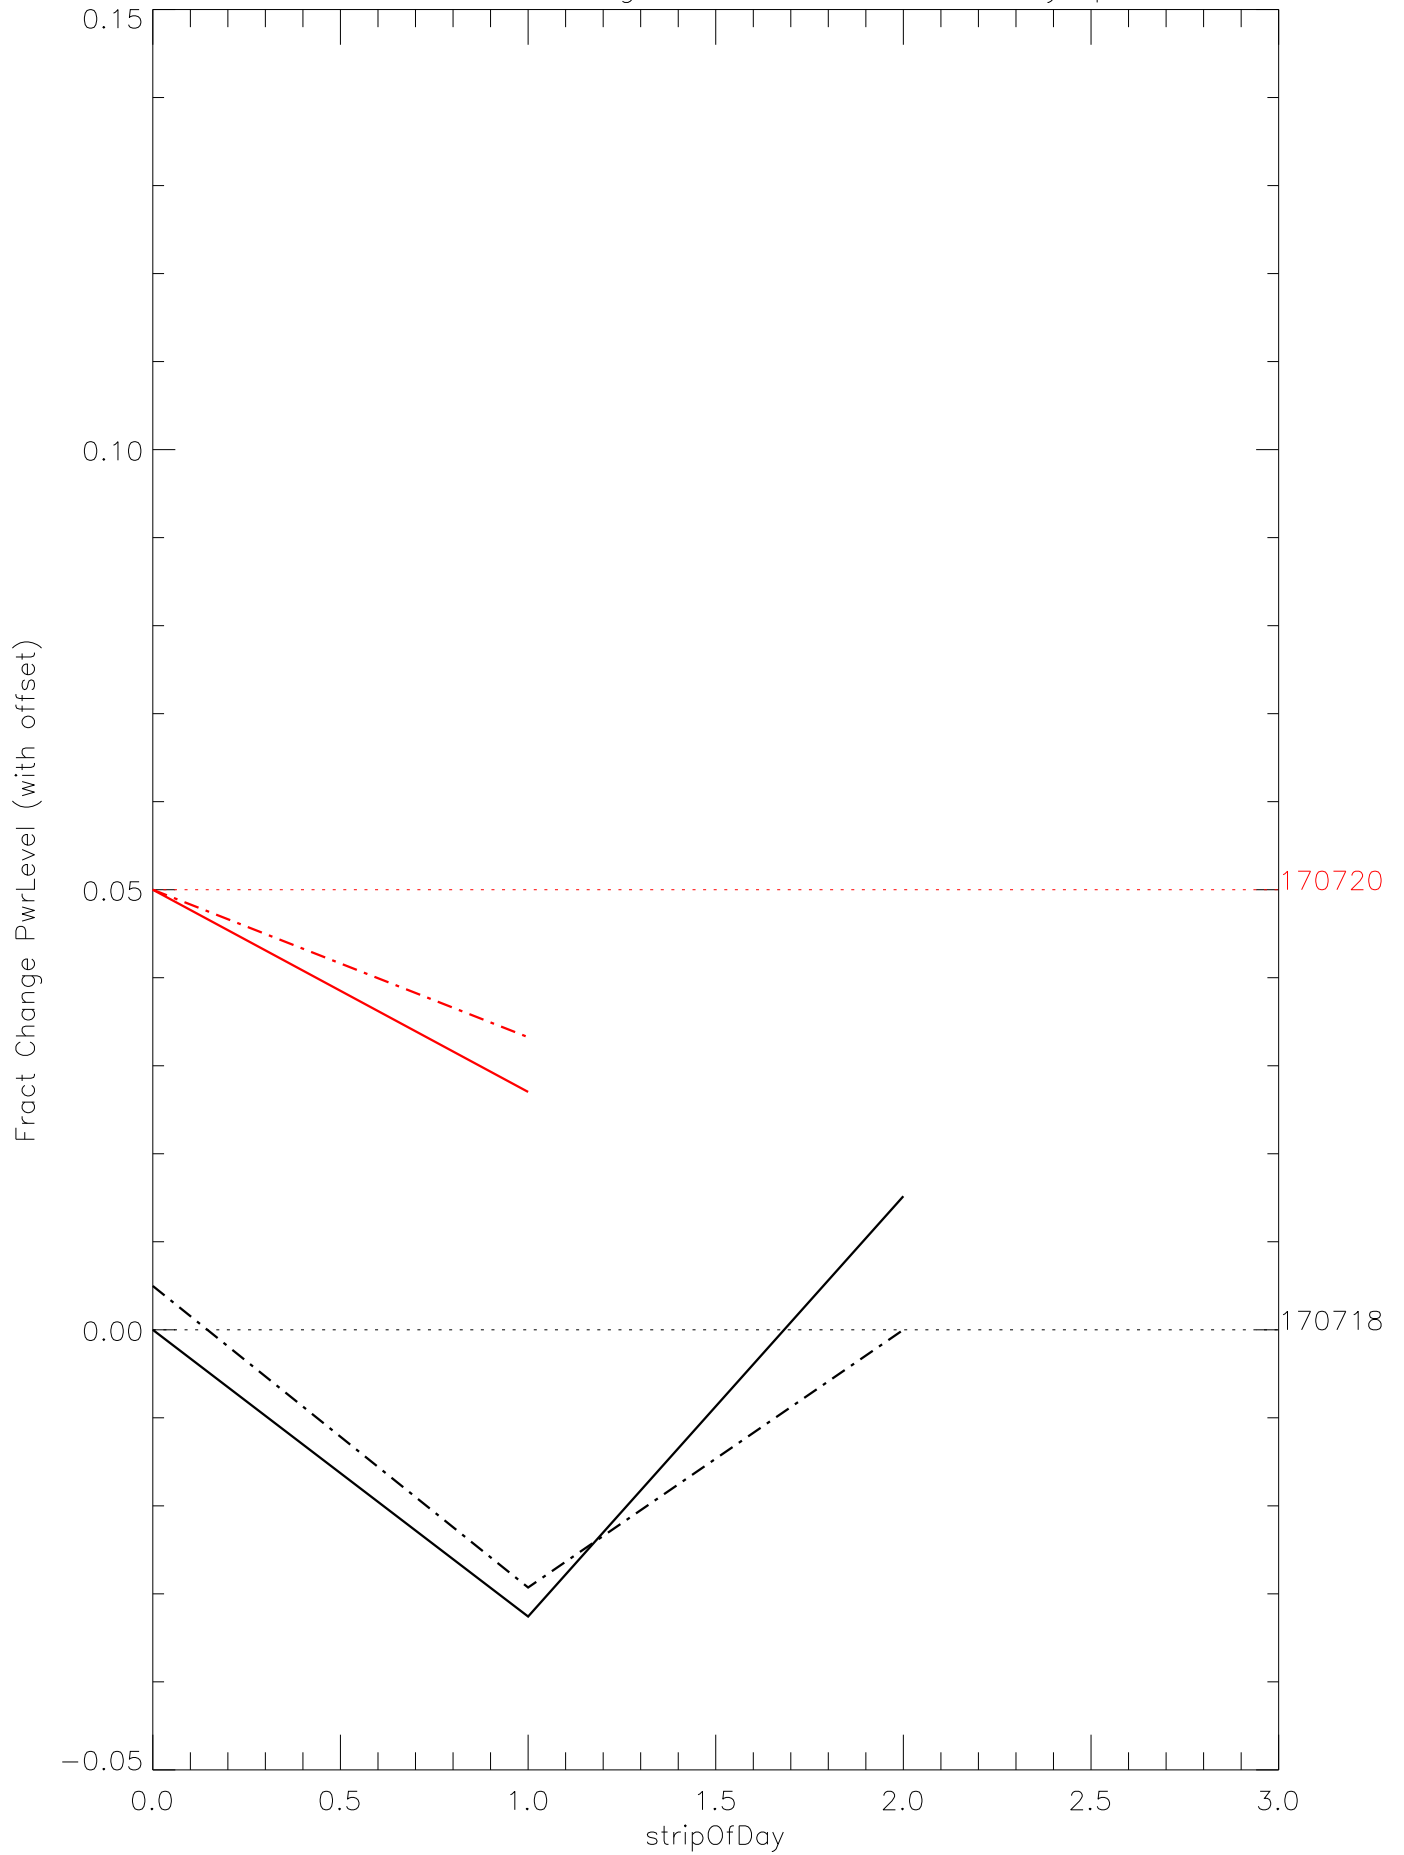

a2048 fractional change PwrLevel for each day. pixel:0

a2048 fractional change PwrLevel for each day. pixel:1

a2048 fractional change PwrLevel for each day. pixel:2

a2048 fractional change PwrLevel for each day. pixel:3

a2048 fractional change PwrLevel for each day. pixel:4

a2048 fractional change PwrLevel for each day. pixel:5

a2048 fractional change PwrLevel for each day. pixel:6