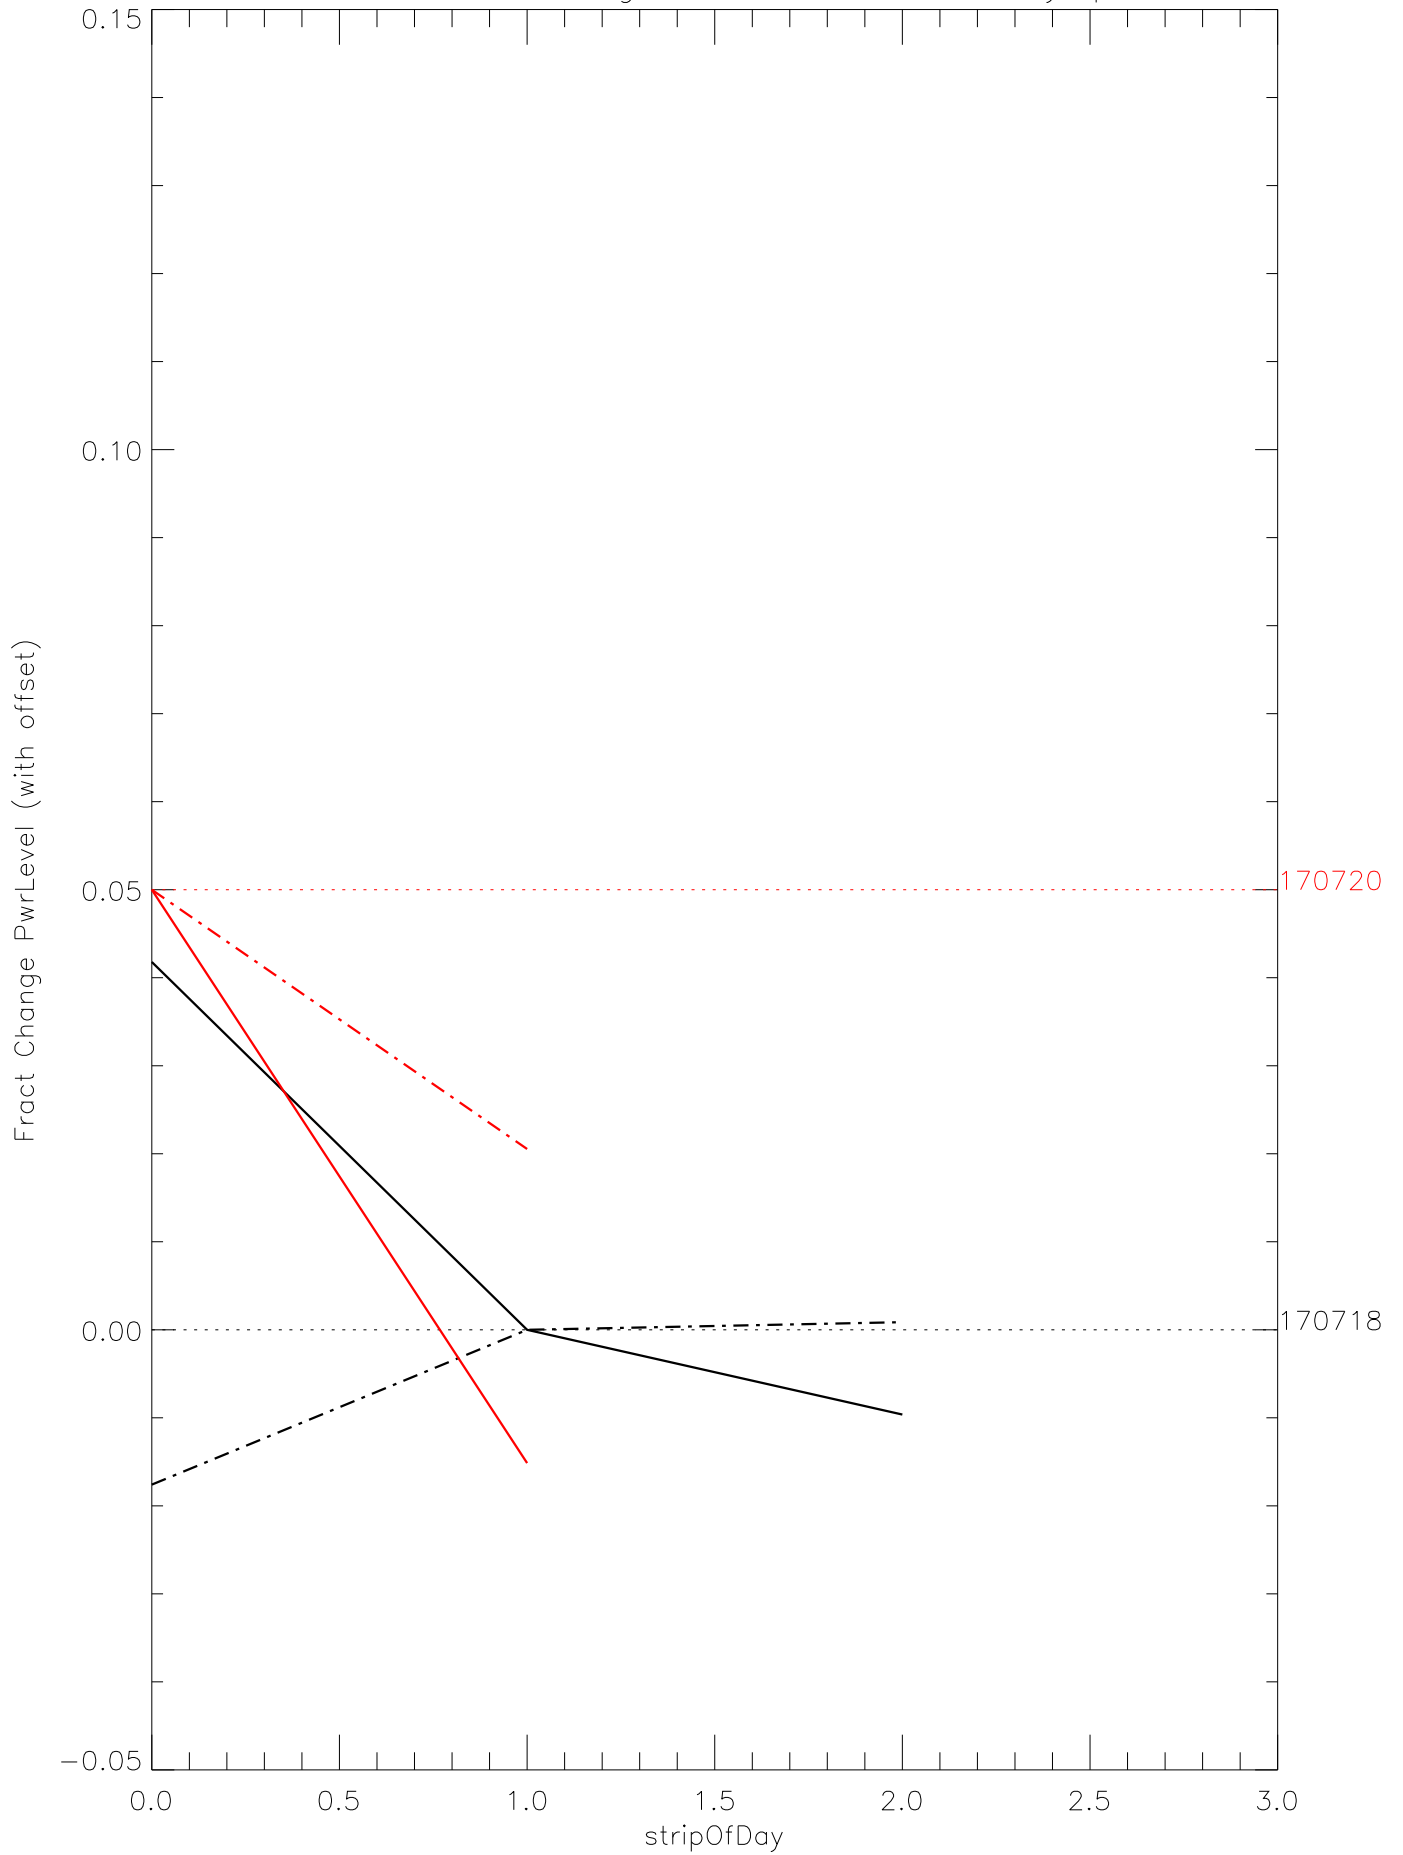

a2048 fractional change PwrLevel for each day. pixel:0

a2048 fractional change PwrLevel for each day. pixel:1

a2048 fractional change PwrLevel for each day. pixel:2

a2048 fractional change PwrLevel for each day. pixel:3

a2048 fractional change PwrLevel for each day. pixel:4

a2048 fractional change PwrLevel for each day. pixel:5

a2048 fractional change PwrLevel for each day. pixel:6