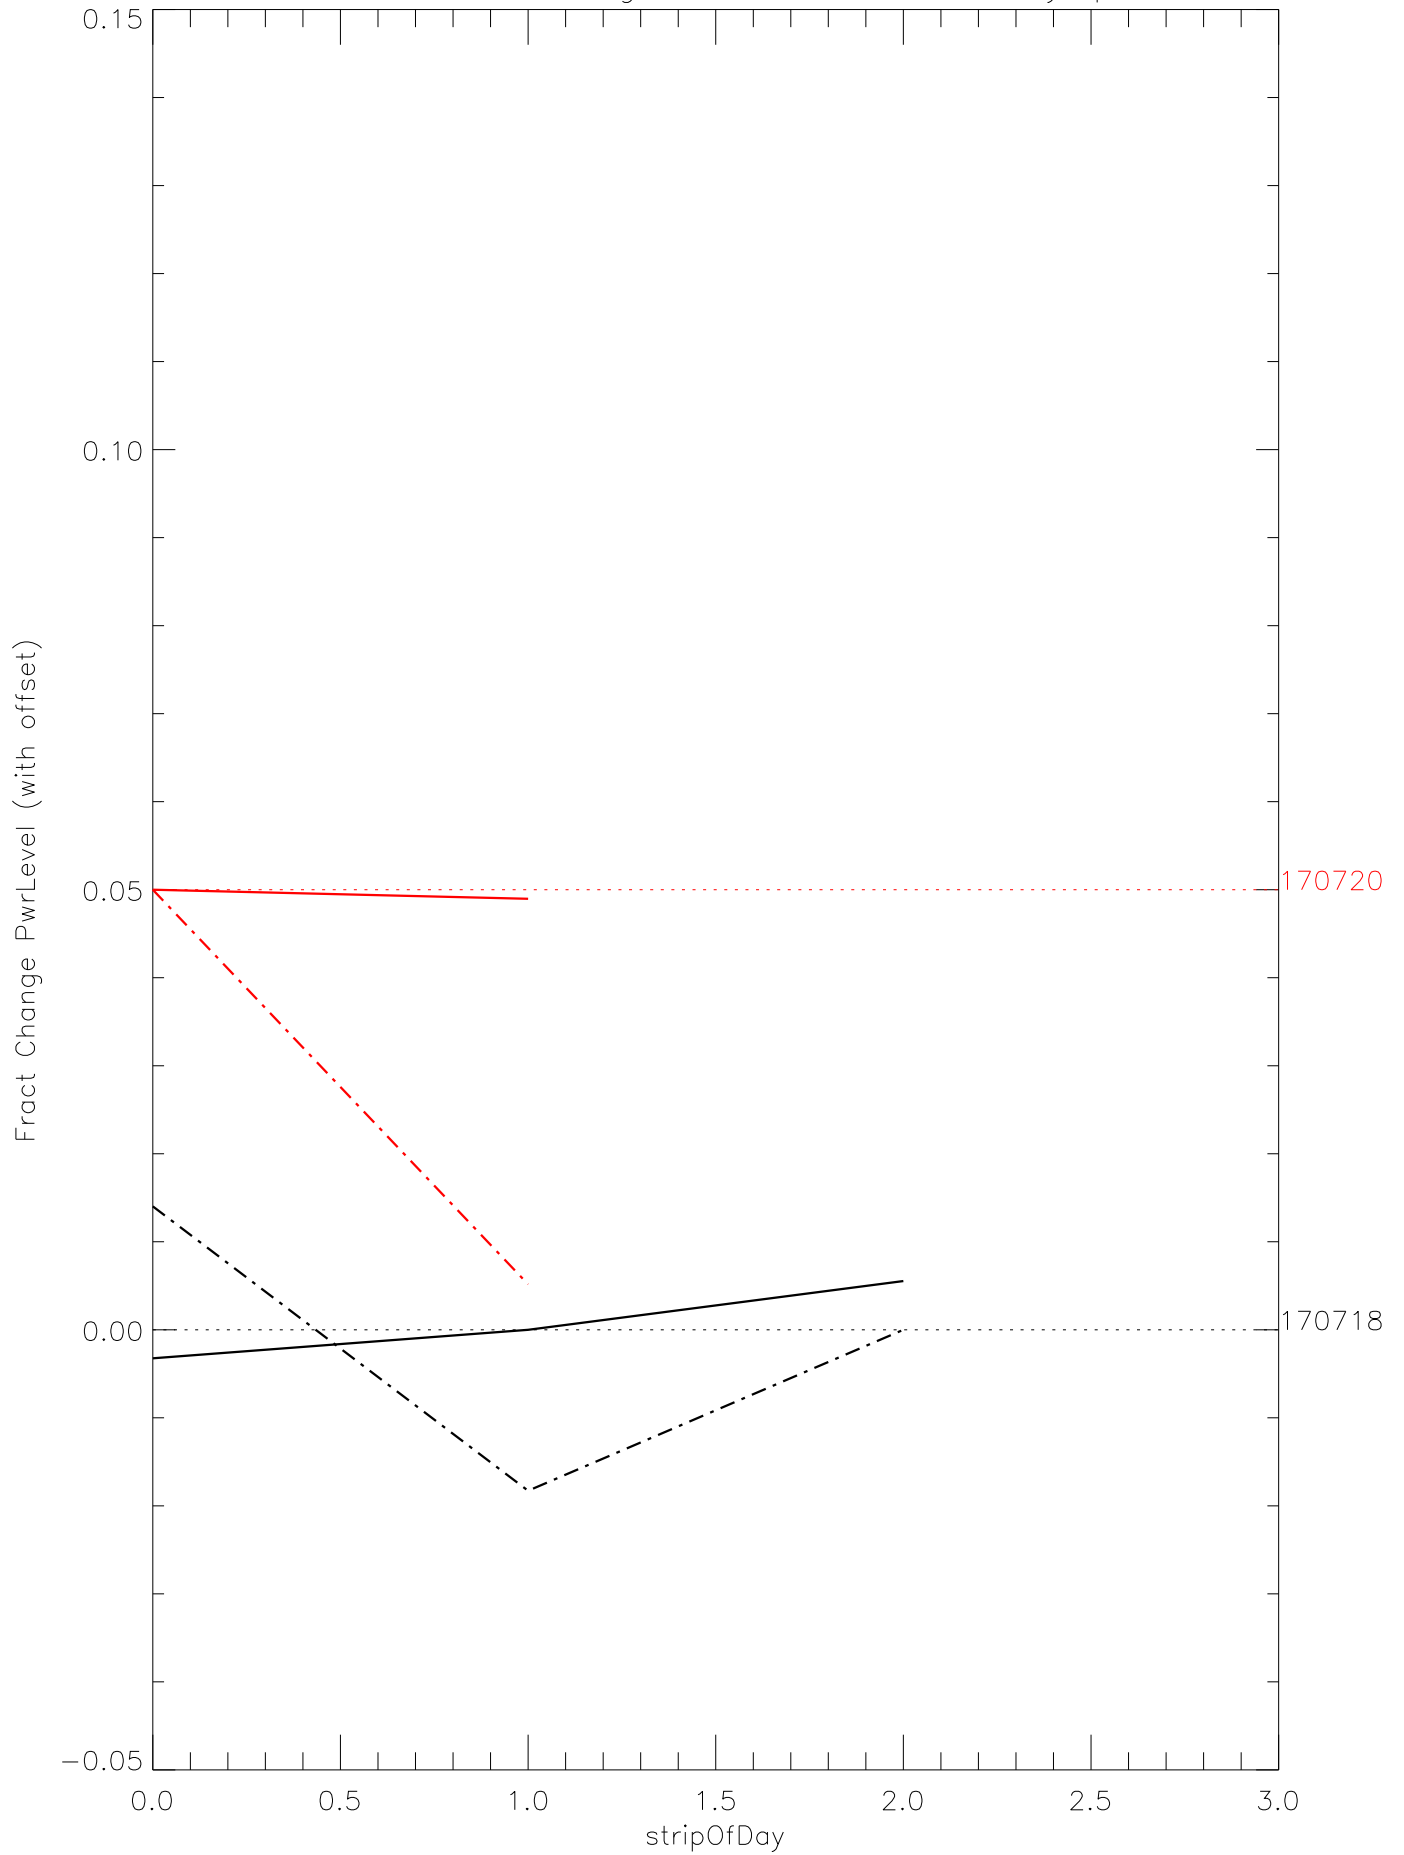

a2048 fractional change PwrLevel for each day. pixel:0

a2048 fractional change PwrLevel for each day. pixel:1

a2048 fractional change PwrLevel for each day. pixel:2

a2048 fractional change PwrLevel for each day. pixel:3

a2048 fractional change PwrLevel for each day. pixel:4

a2048 fractional change PwrLevel for each day. pixel:5

a2048 fractional change PwrLevel for each day. pixel:6