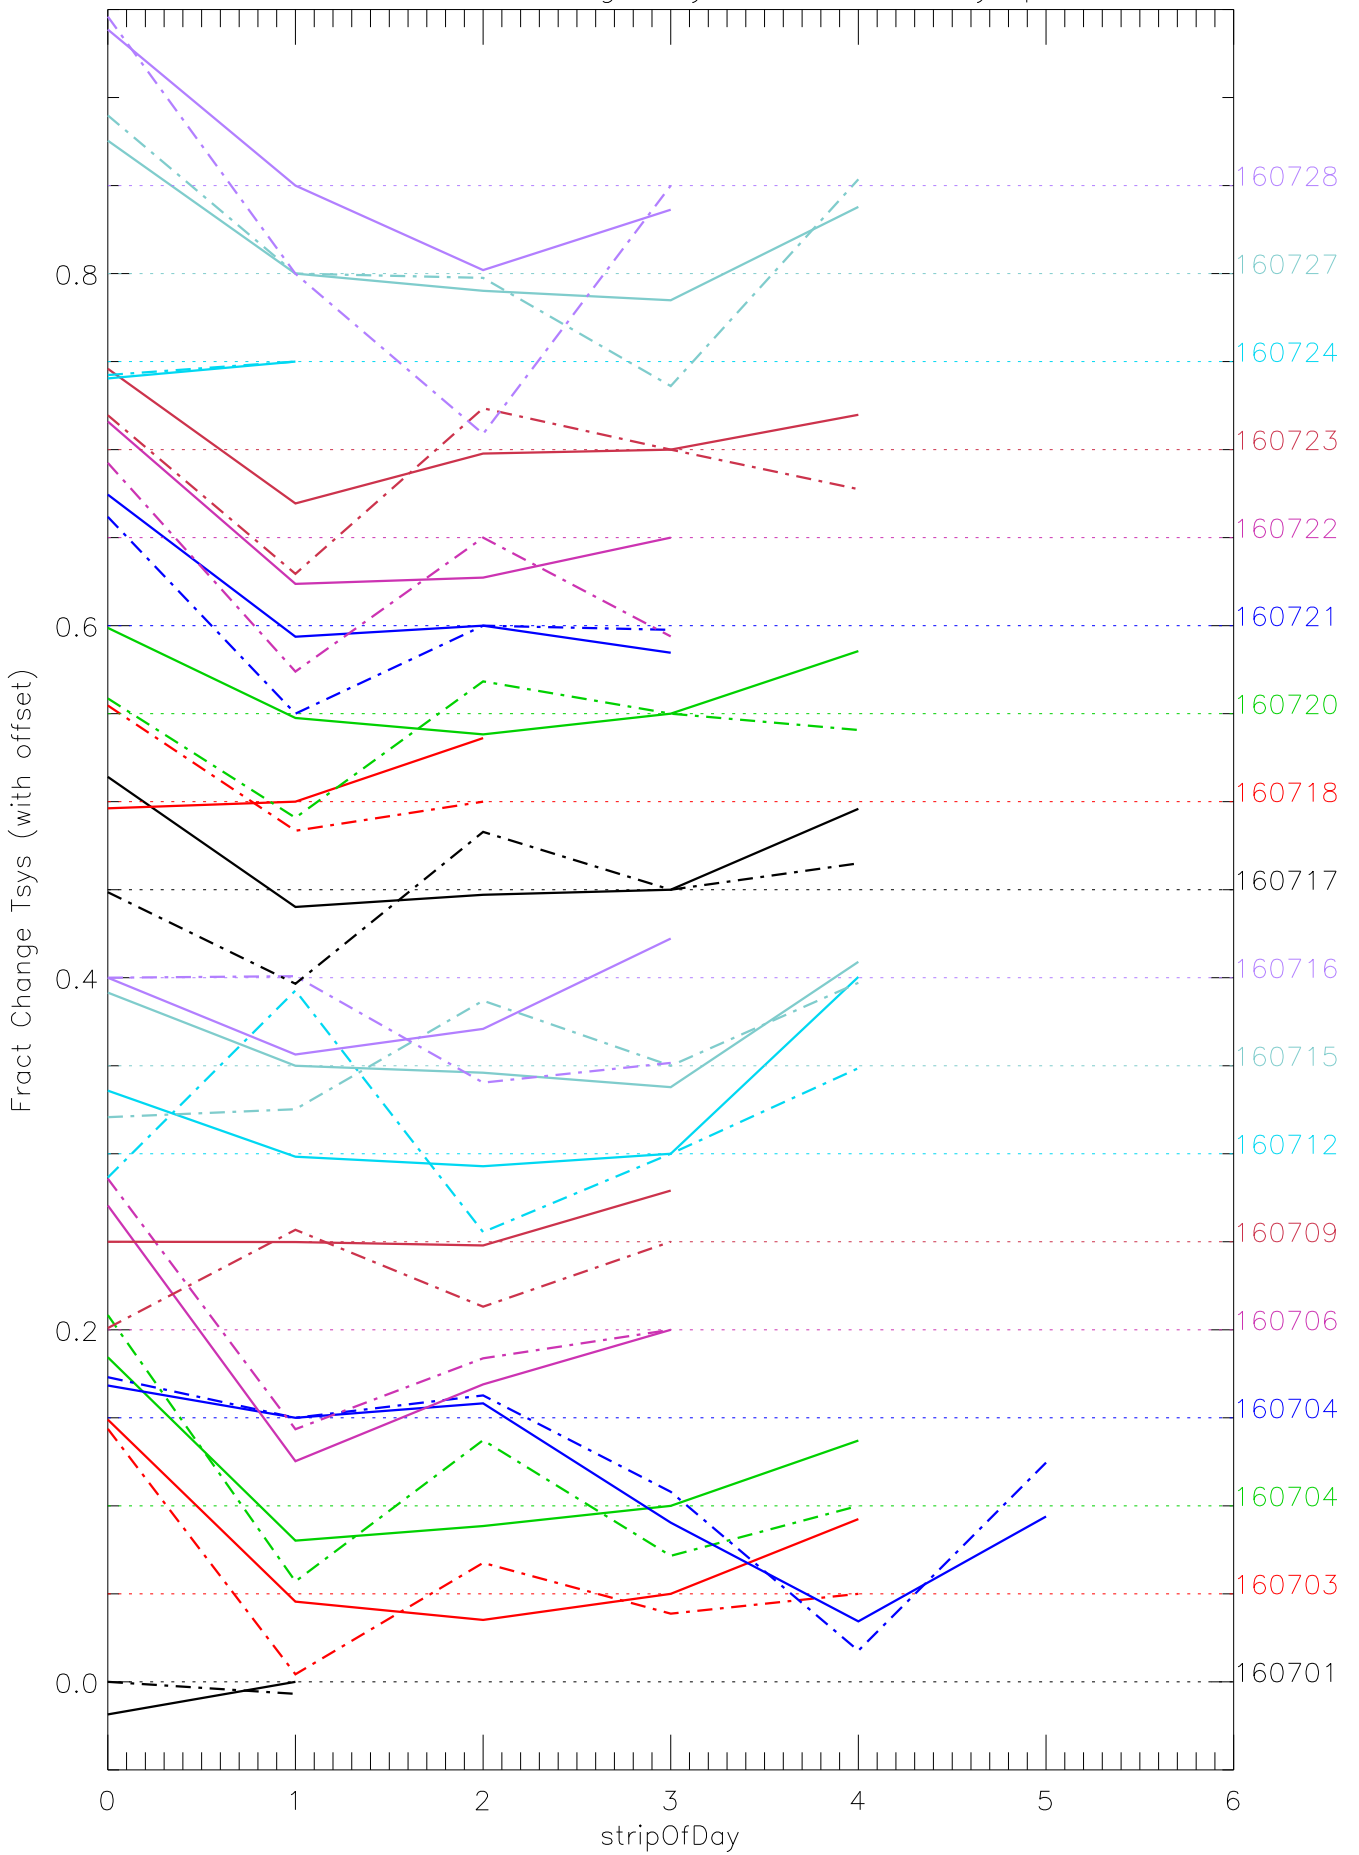

a2048 fractional change TsysK for each day. pixel:0

a2048 fractional change TsysK for each day. pixel:1

a2048 fractional change TsysK for each day. pixel:2

a2048 fractional change TsysK for each day. pixel:3

a2048 fractional change TsysK for each day. pixel:4

a2048 fractional change TsysK for each day. pixel:5

a2048 fractional change TsysK for each day. pixel:6