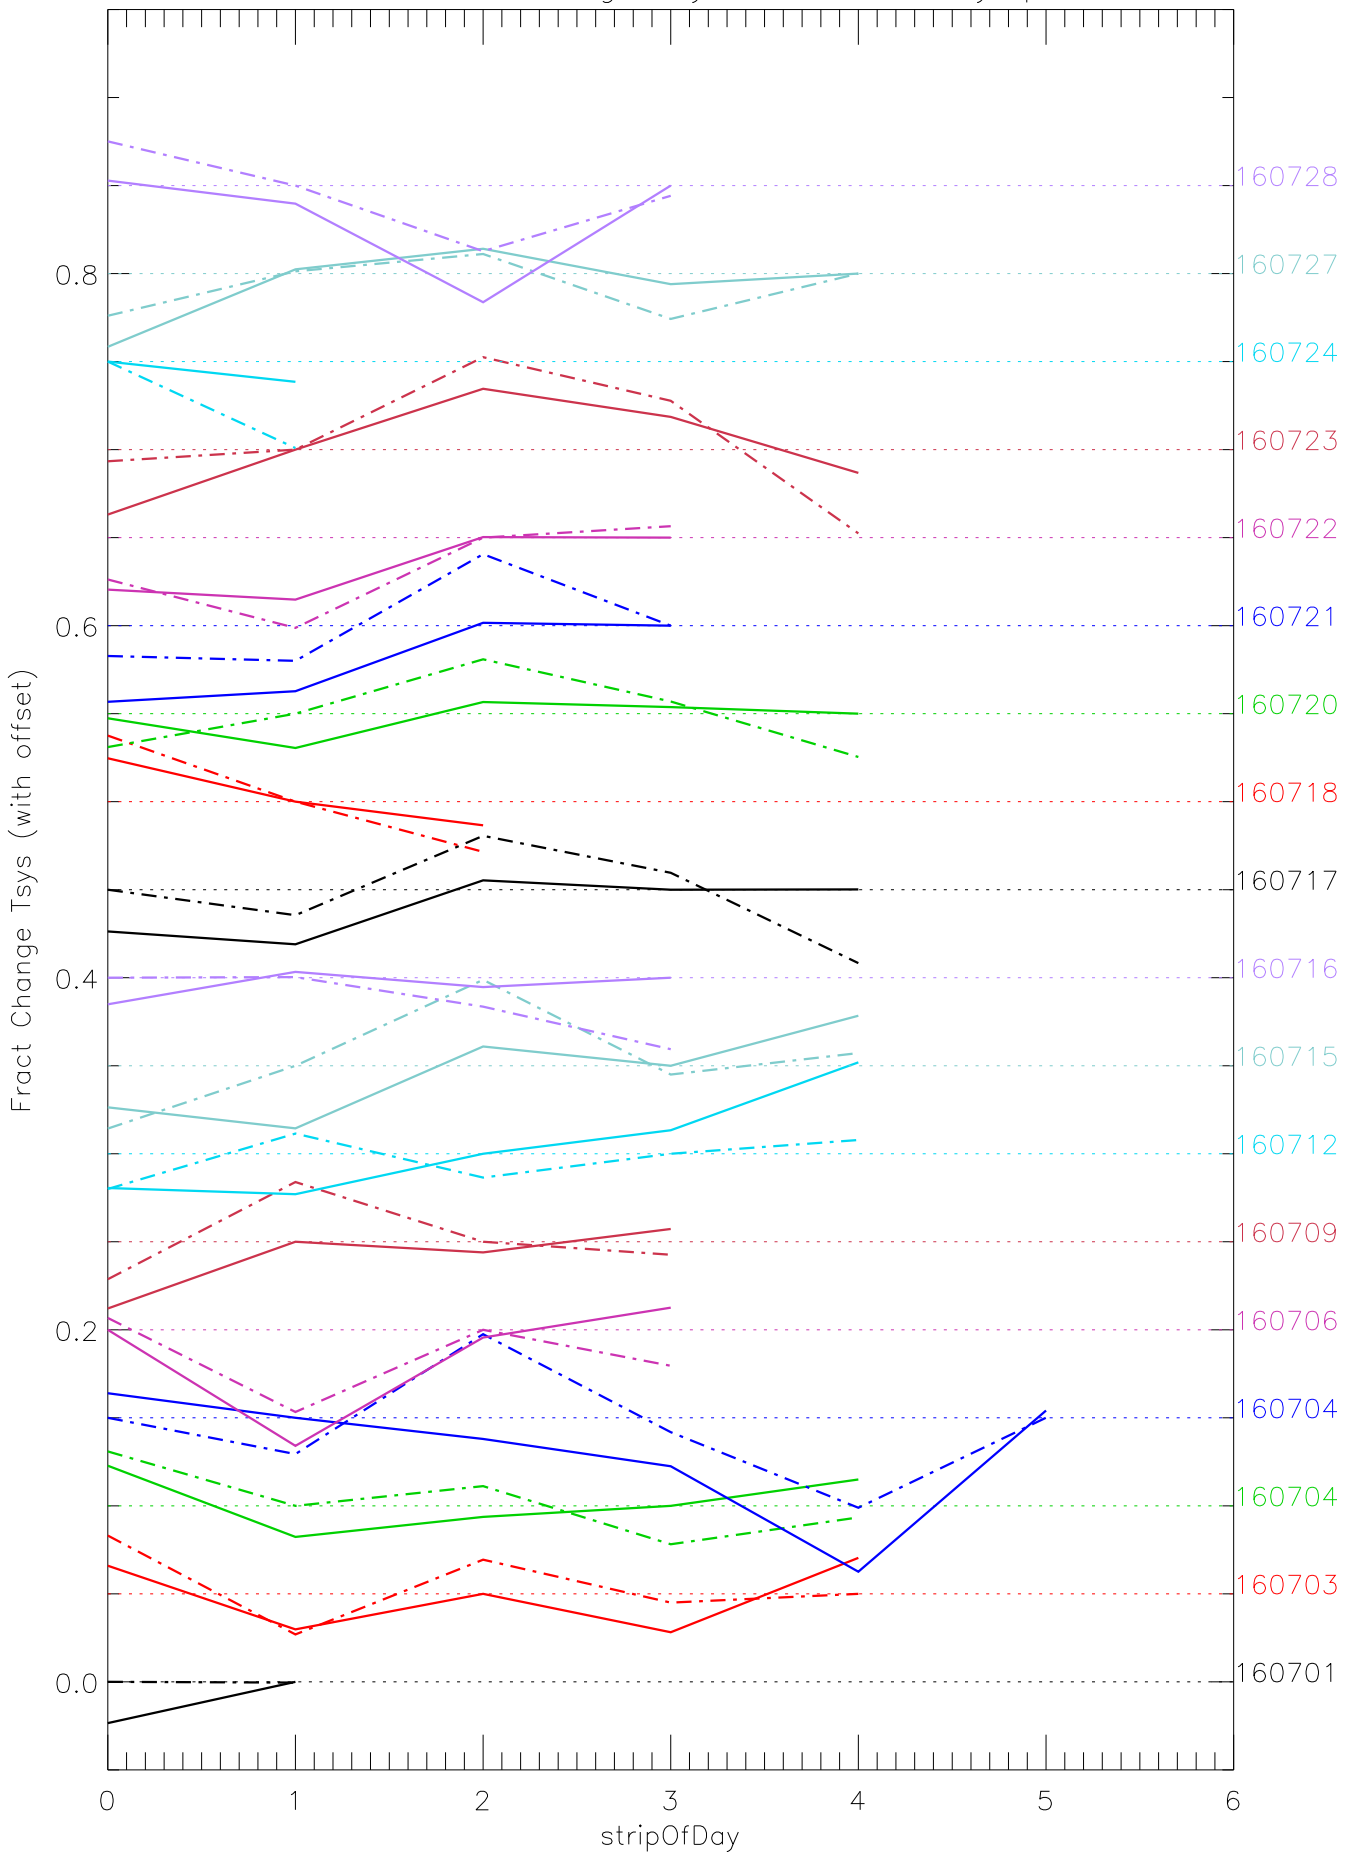

a2048 fractional change TsysK for each day. pixel:0

a2048 fractional change TsysK for each day. pixel:1

a2048 fractional change TsysK for each day. pixel:2

a2048 fractional change TsysK for each day. pixel:3

a2048 fractional change TsysK for each day. pixel:4

a2048 fractional change TsysK for each day. pixel:5

a2048 fractional change TsysK for each day. pixel:6