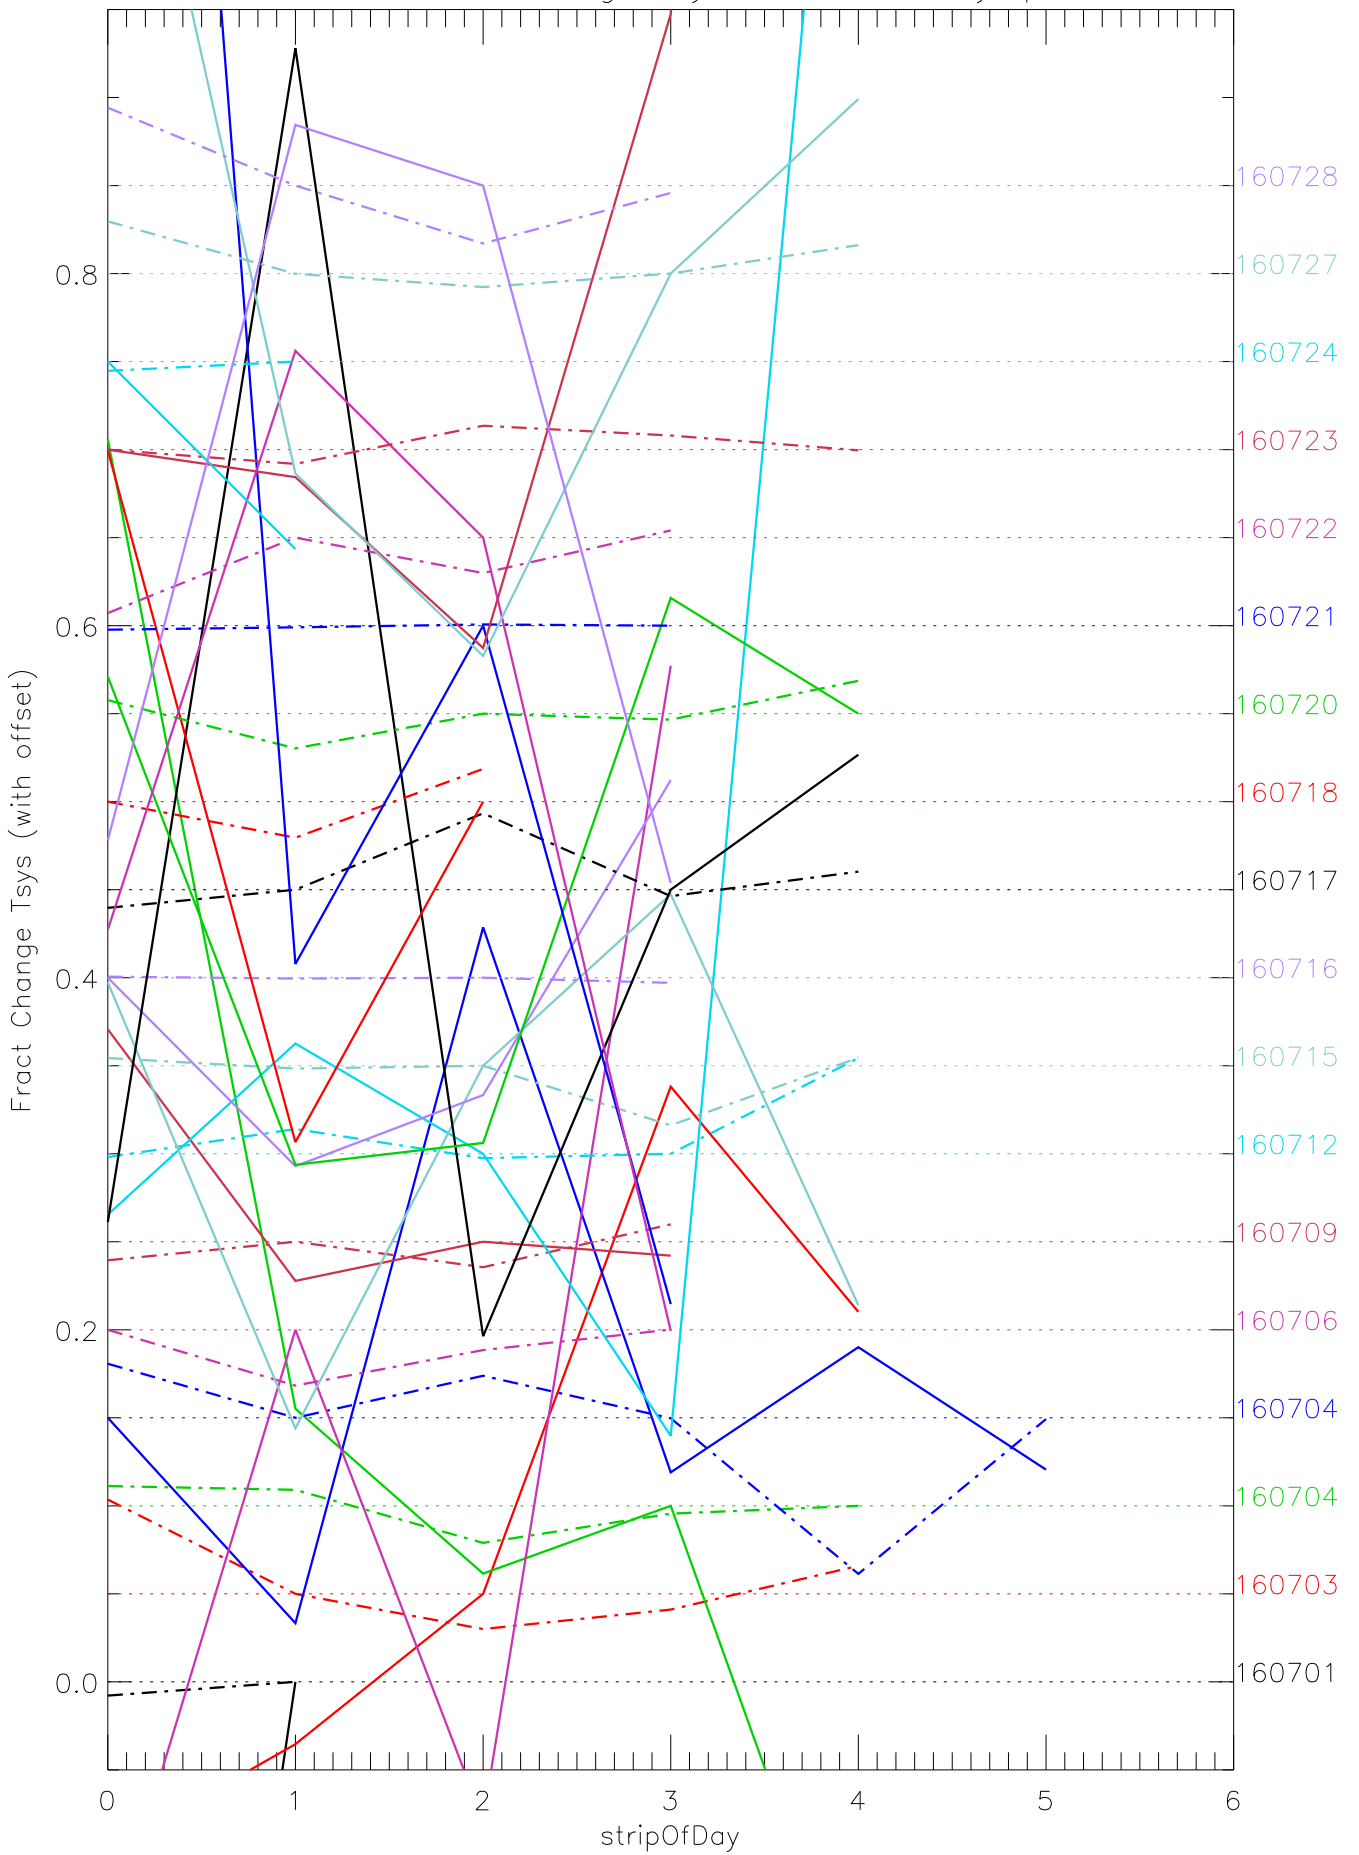

a2048 fractional change TsysK for each day. pixel:0

a2048 fractional change TsysK for each day. pixel:1

a2048 fractional change TsysK for each day. pixel:2

a2048 fractional change TsysK for each day. pixel:3

a2048 fractional change TsysK for each day. pixel:4

a2048 fractional change TsysK for each day. pixel:5

a2048 fractional change TsysK for each day. pixel:6