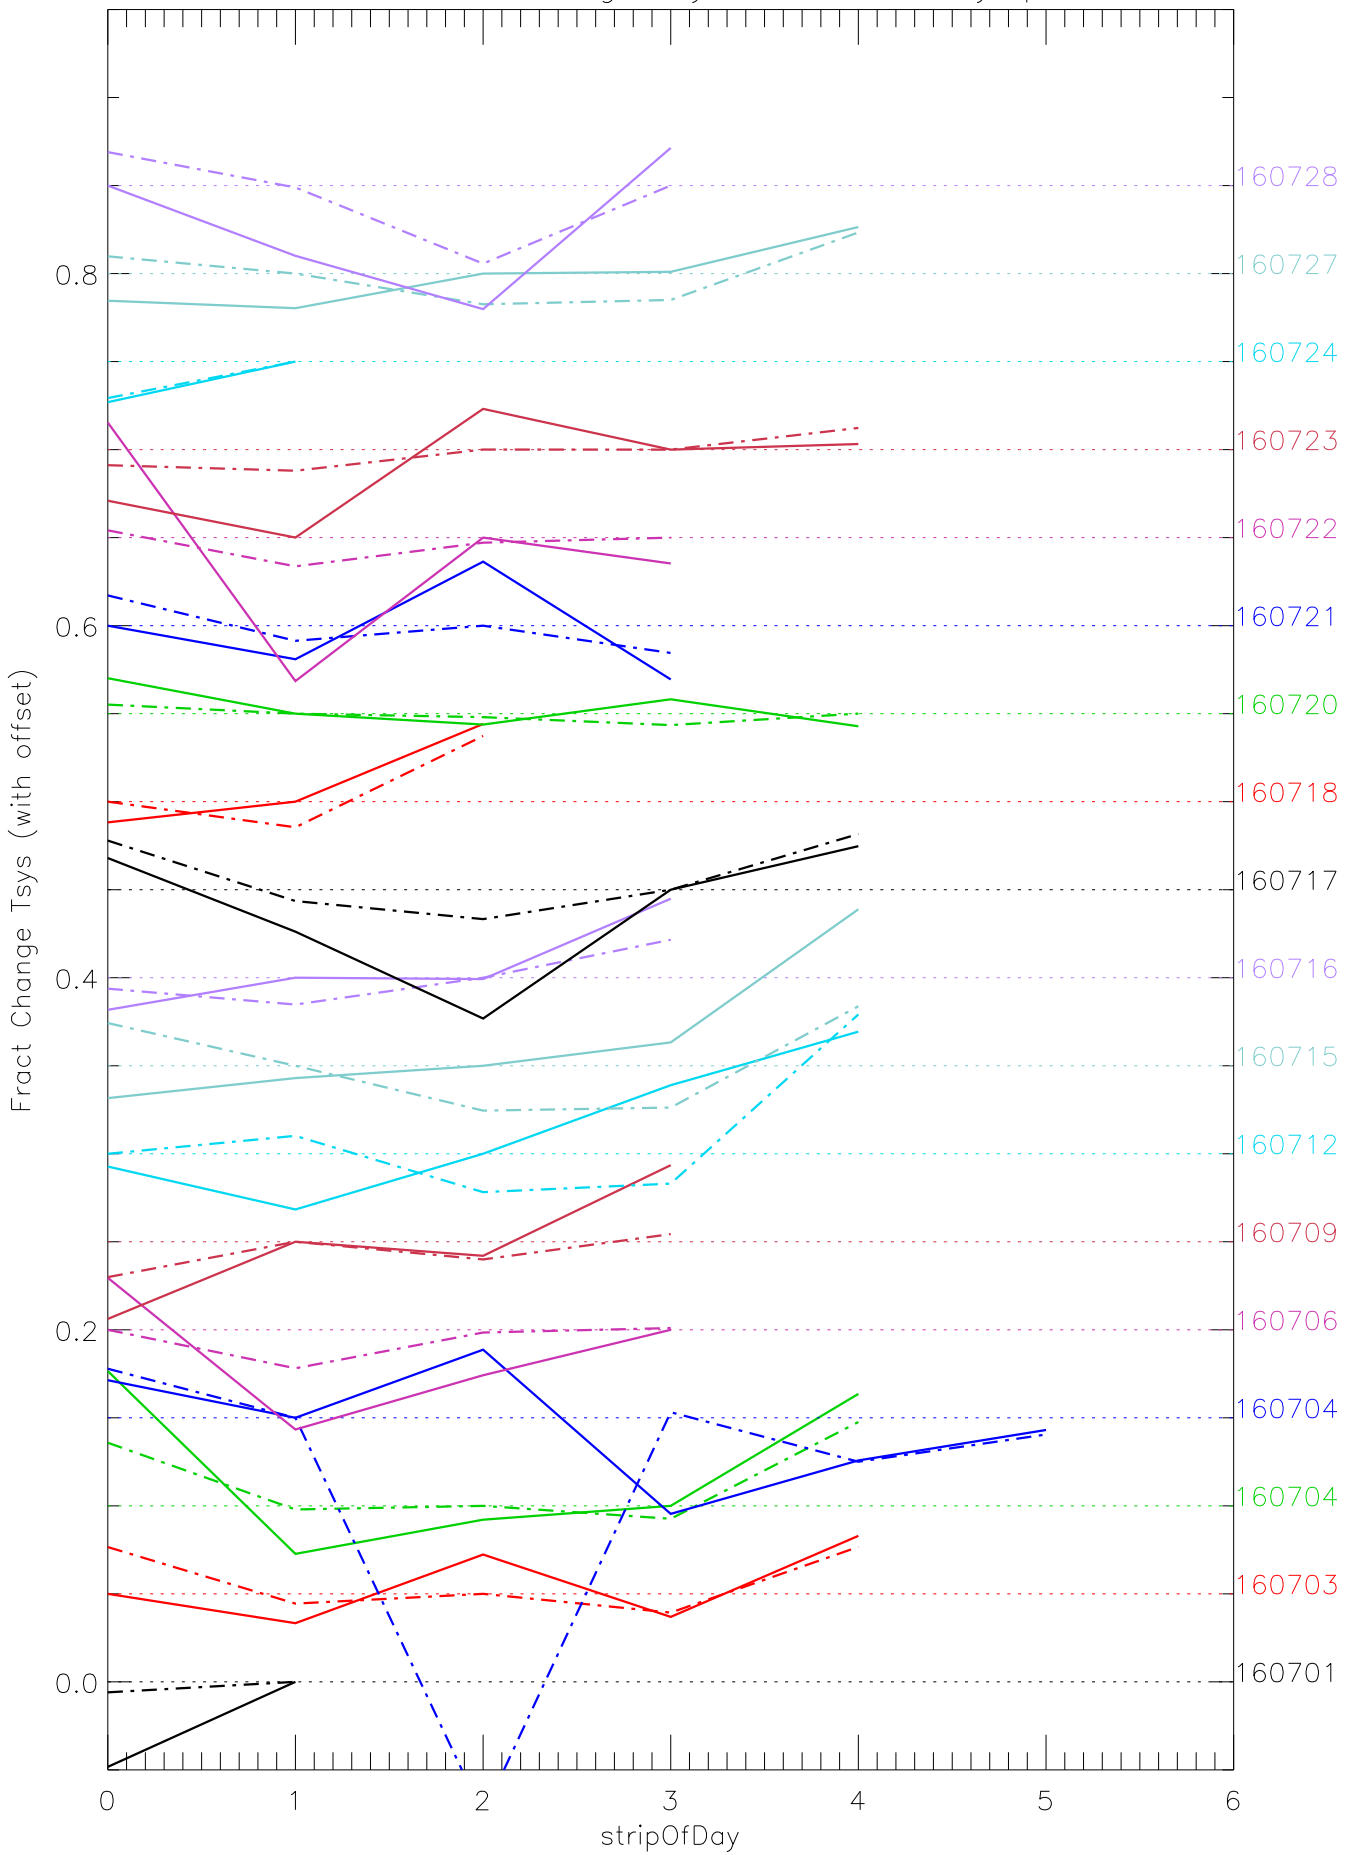

a2048 fractional change TsysK for each day. pixel:0

a2048 fractional change TsysK for each day. pixel:1

a2048 fractional change TsysK for each day. pixel:2

a2048 fractional change TsysK for each day. pixel:3

a2048 fractional change TsysK for each day. pixel:4

a2048 fractional change TsysK for each day. pixel:5

a2048 fractional change TsysK for each day. pixel:6