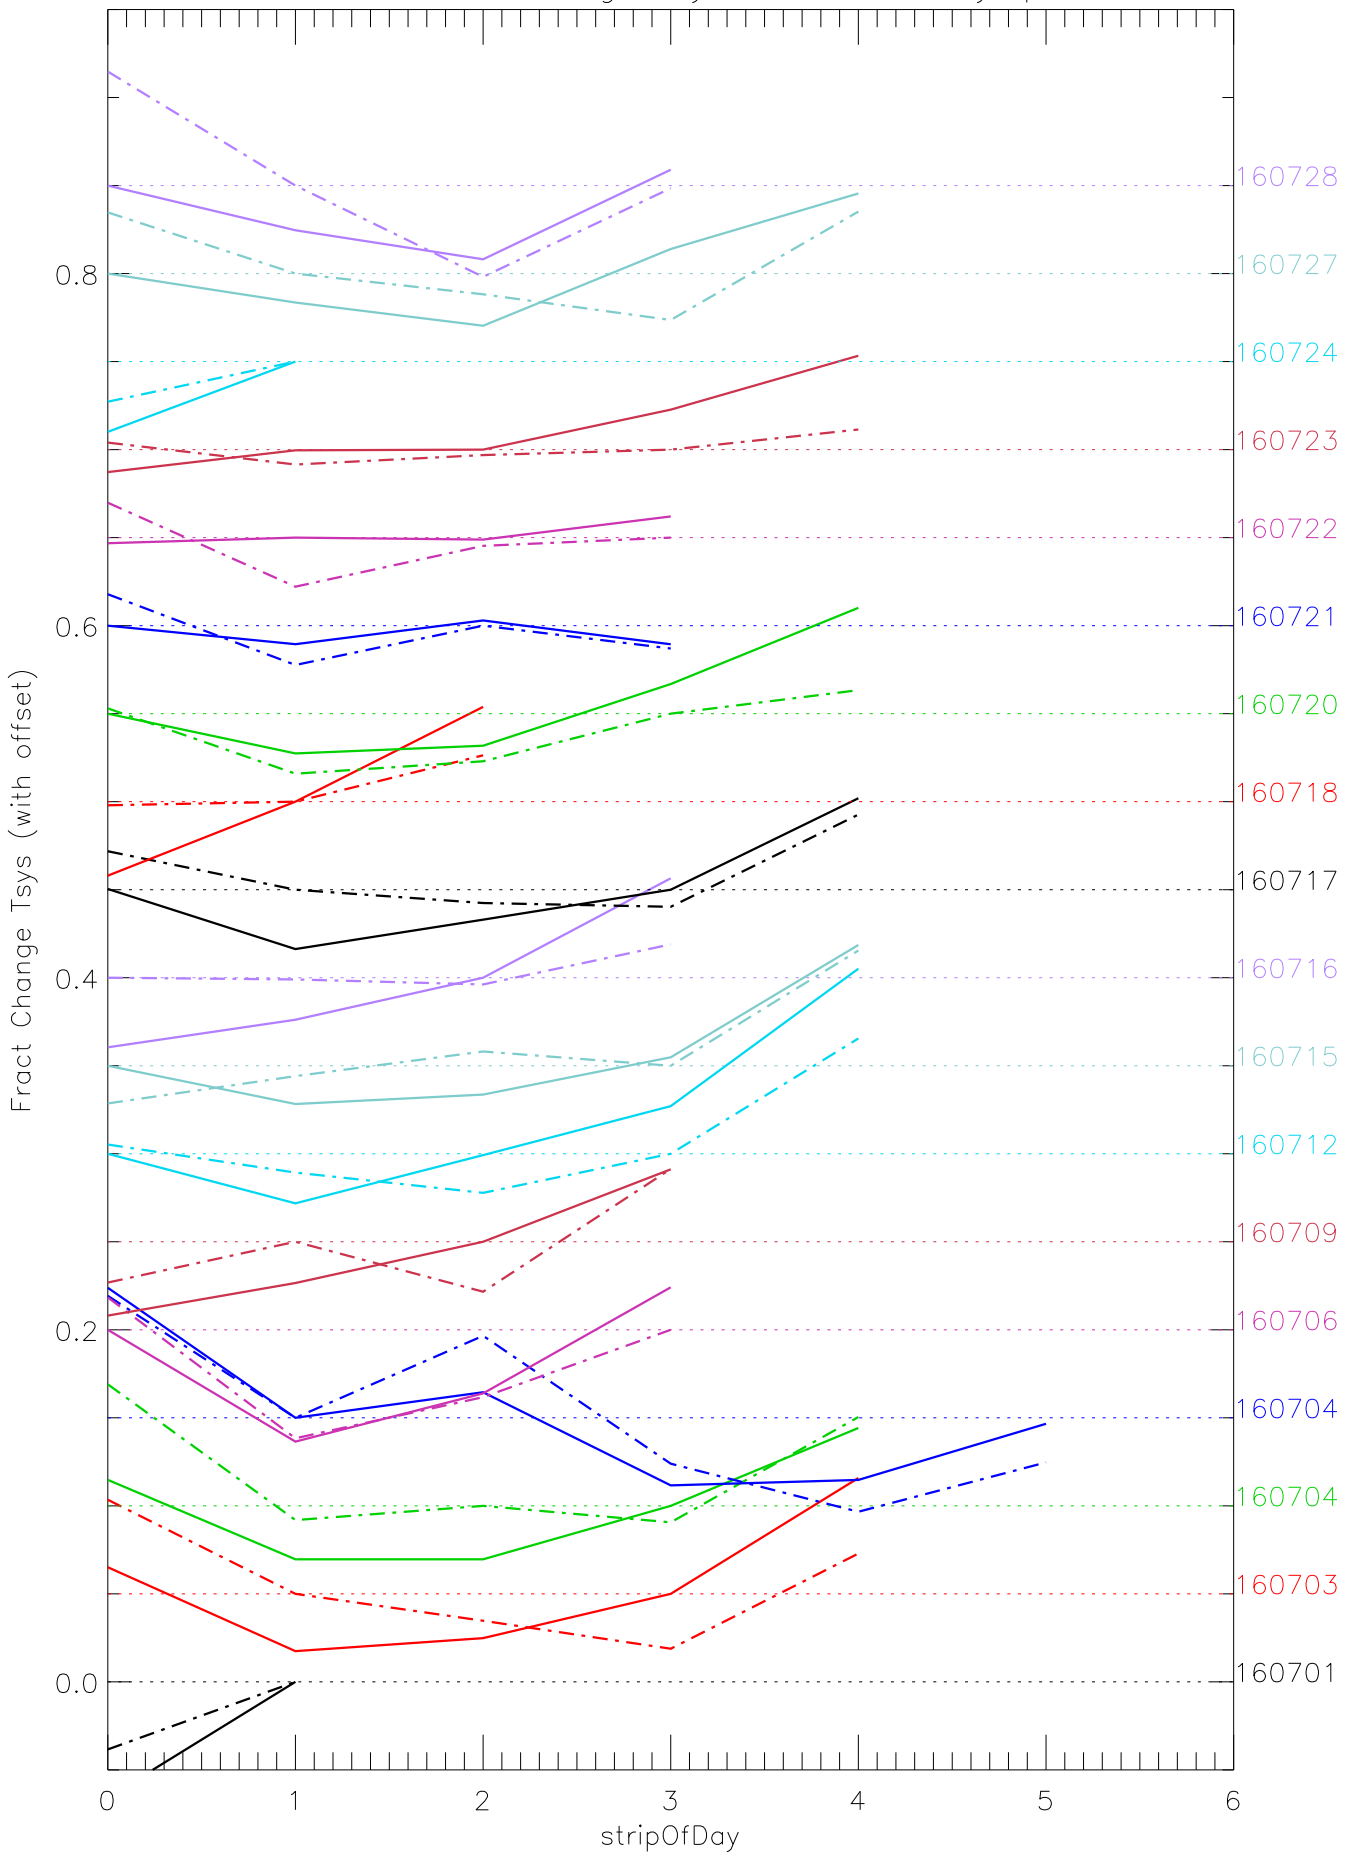

a2048 fractional change TsysK for each day. pixel:0

a2048 fractional change TsysK for each day. pixel:1

a2048 fractional change TsysK for each day. pixel:2

a2048 fractional change TsysK for each day. pixel:3

a2048 fractional change TsysK for each day. pixel:4

a2048 fractional change TsysK for each day. pixel:5

a2048 fractional change TsysK for each day. pixel:6