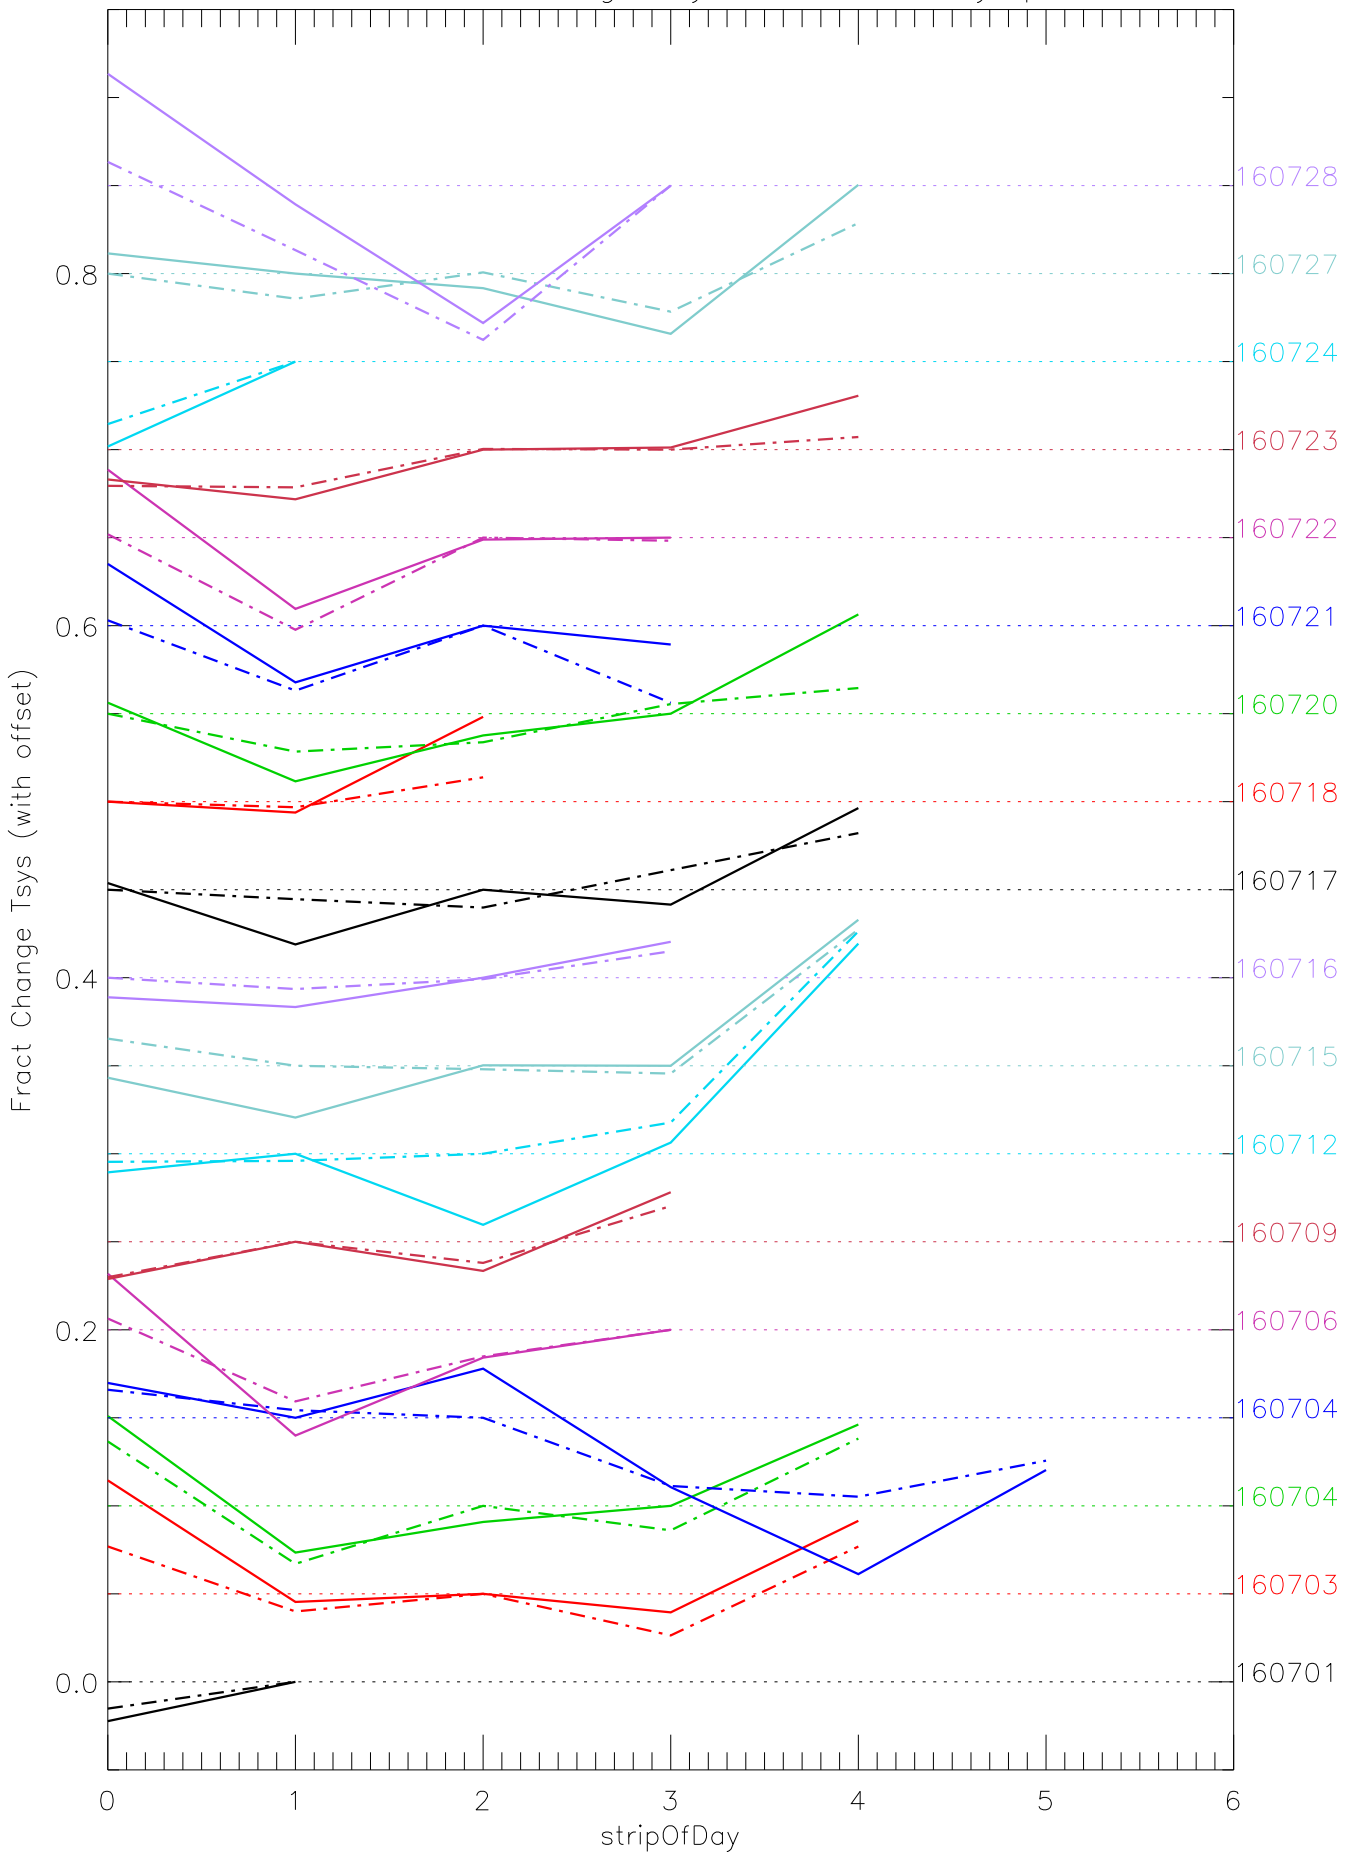

a2048 fractional change TsysK for each day. pixel:0

a2048 fractional change TsysK for each day. pixel:1

a2048 fractional change TsysK for each day. pixel:2

a2048 fractional change TsysK for each day. pixel:3

a2048 fractional change TsysK for each day. pixel:4

a2048 fractional change TsysK for each day. pixel:5

a2048 fractional change TsysK for each day. pixel:6