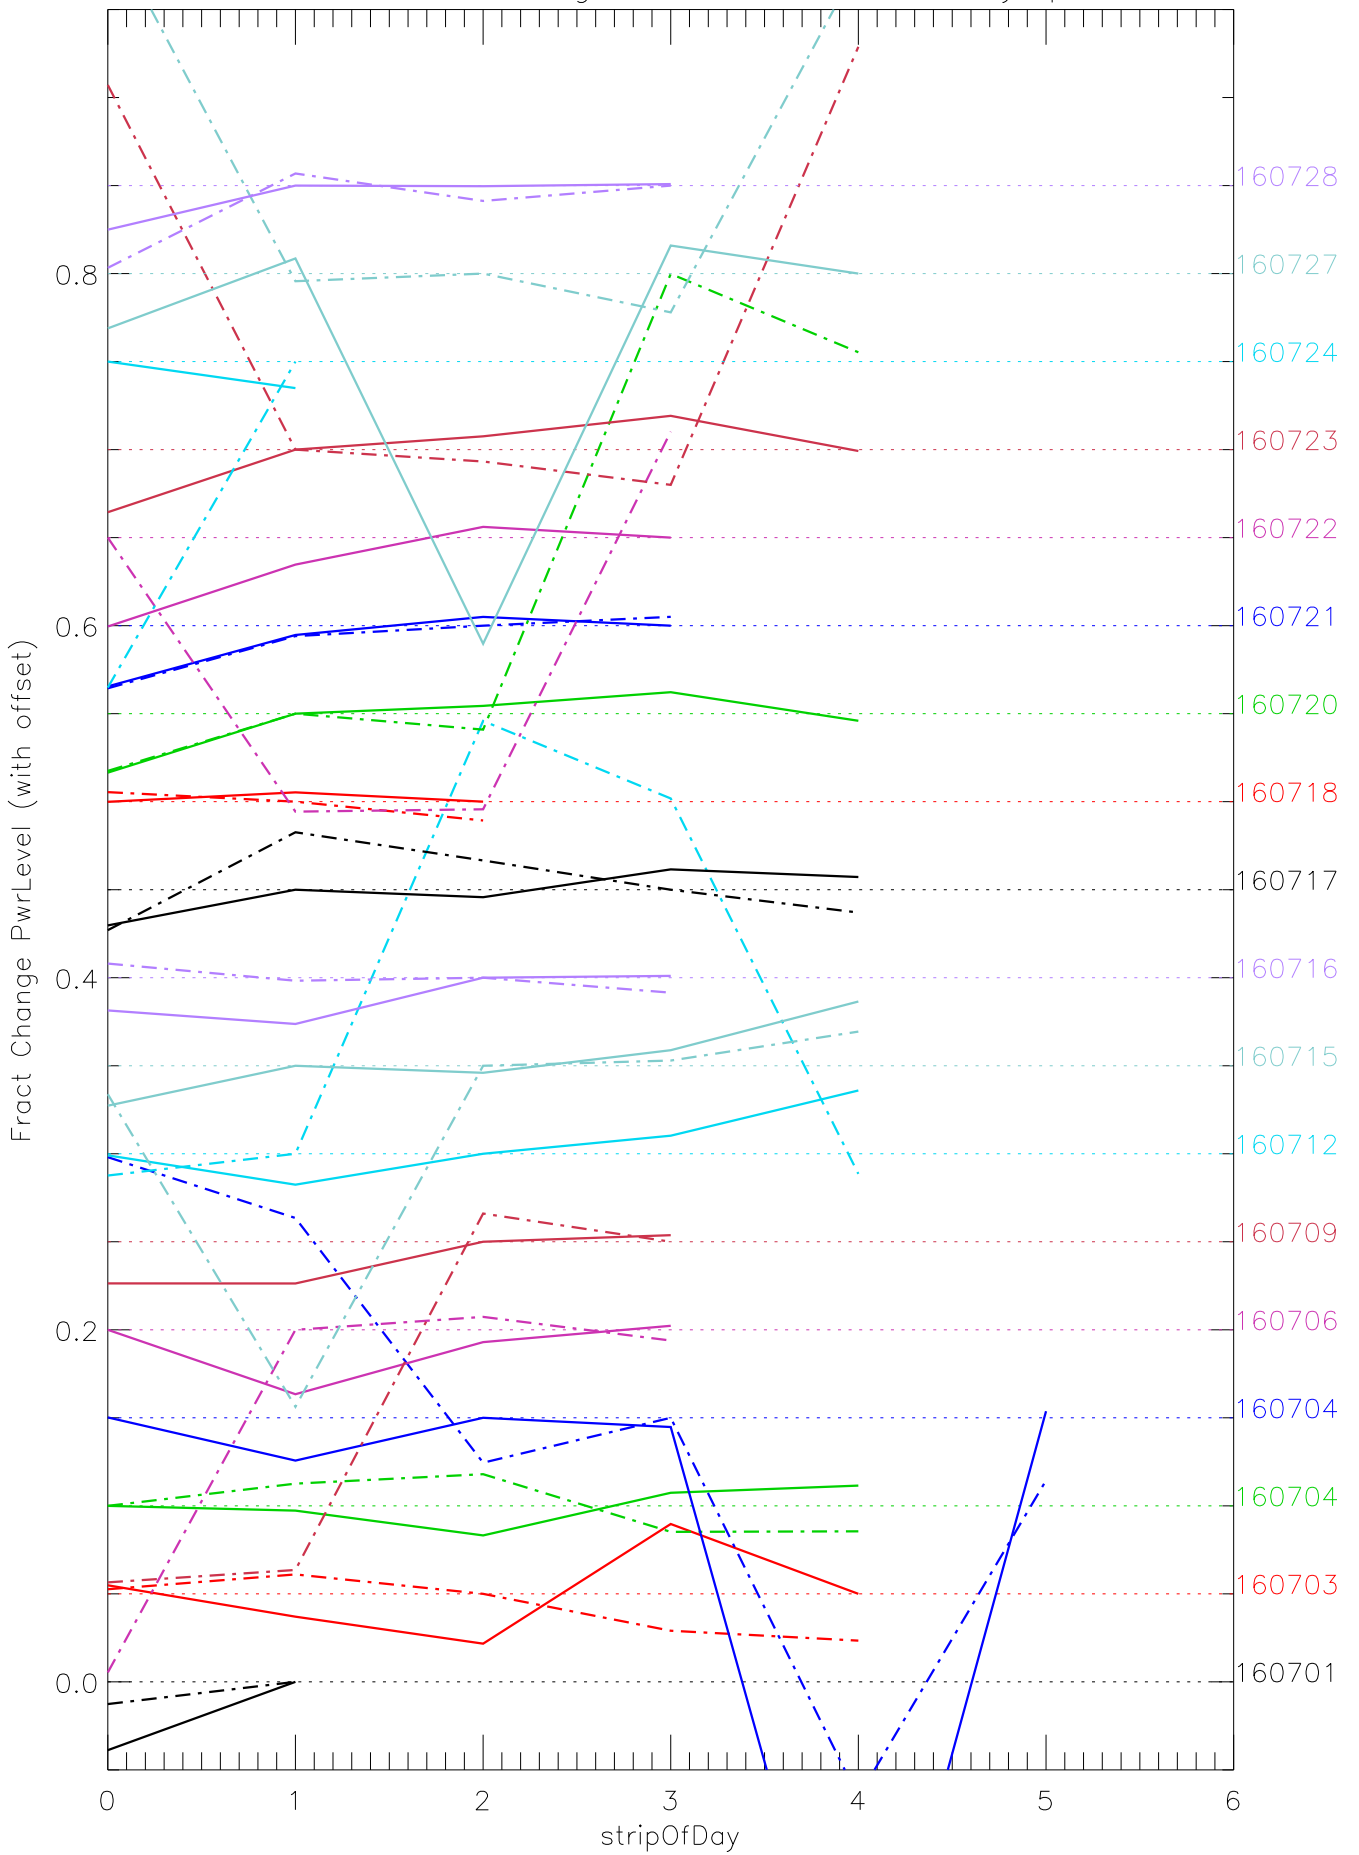

a2048 fractional change PwrLevel for each day. pixel:1

a2048 fractional change PwrLevel for each day. pixel:2

a2048 fractional change PwrLevel for each day. pixel:3

a2048 fractional change PwrLevel for each day. pixel:4

a2048 fractional change PwrLevel for each day. pixel:5

a2048 fractional change PwrLevel for each day. pixel:6