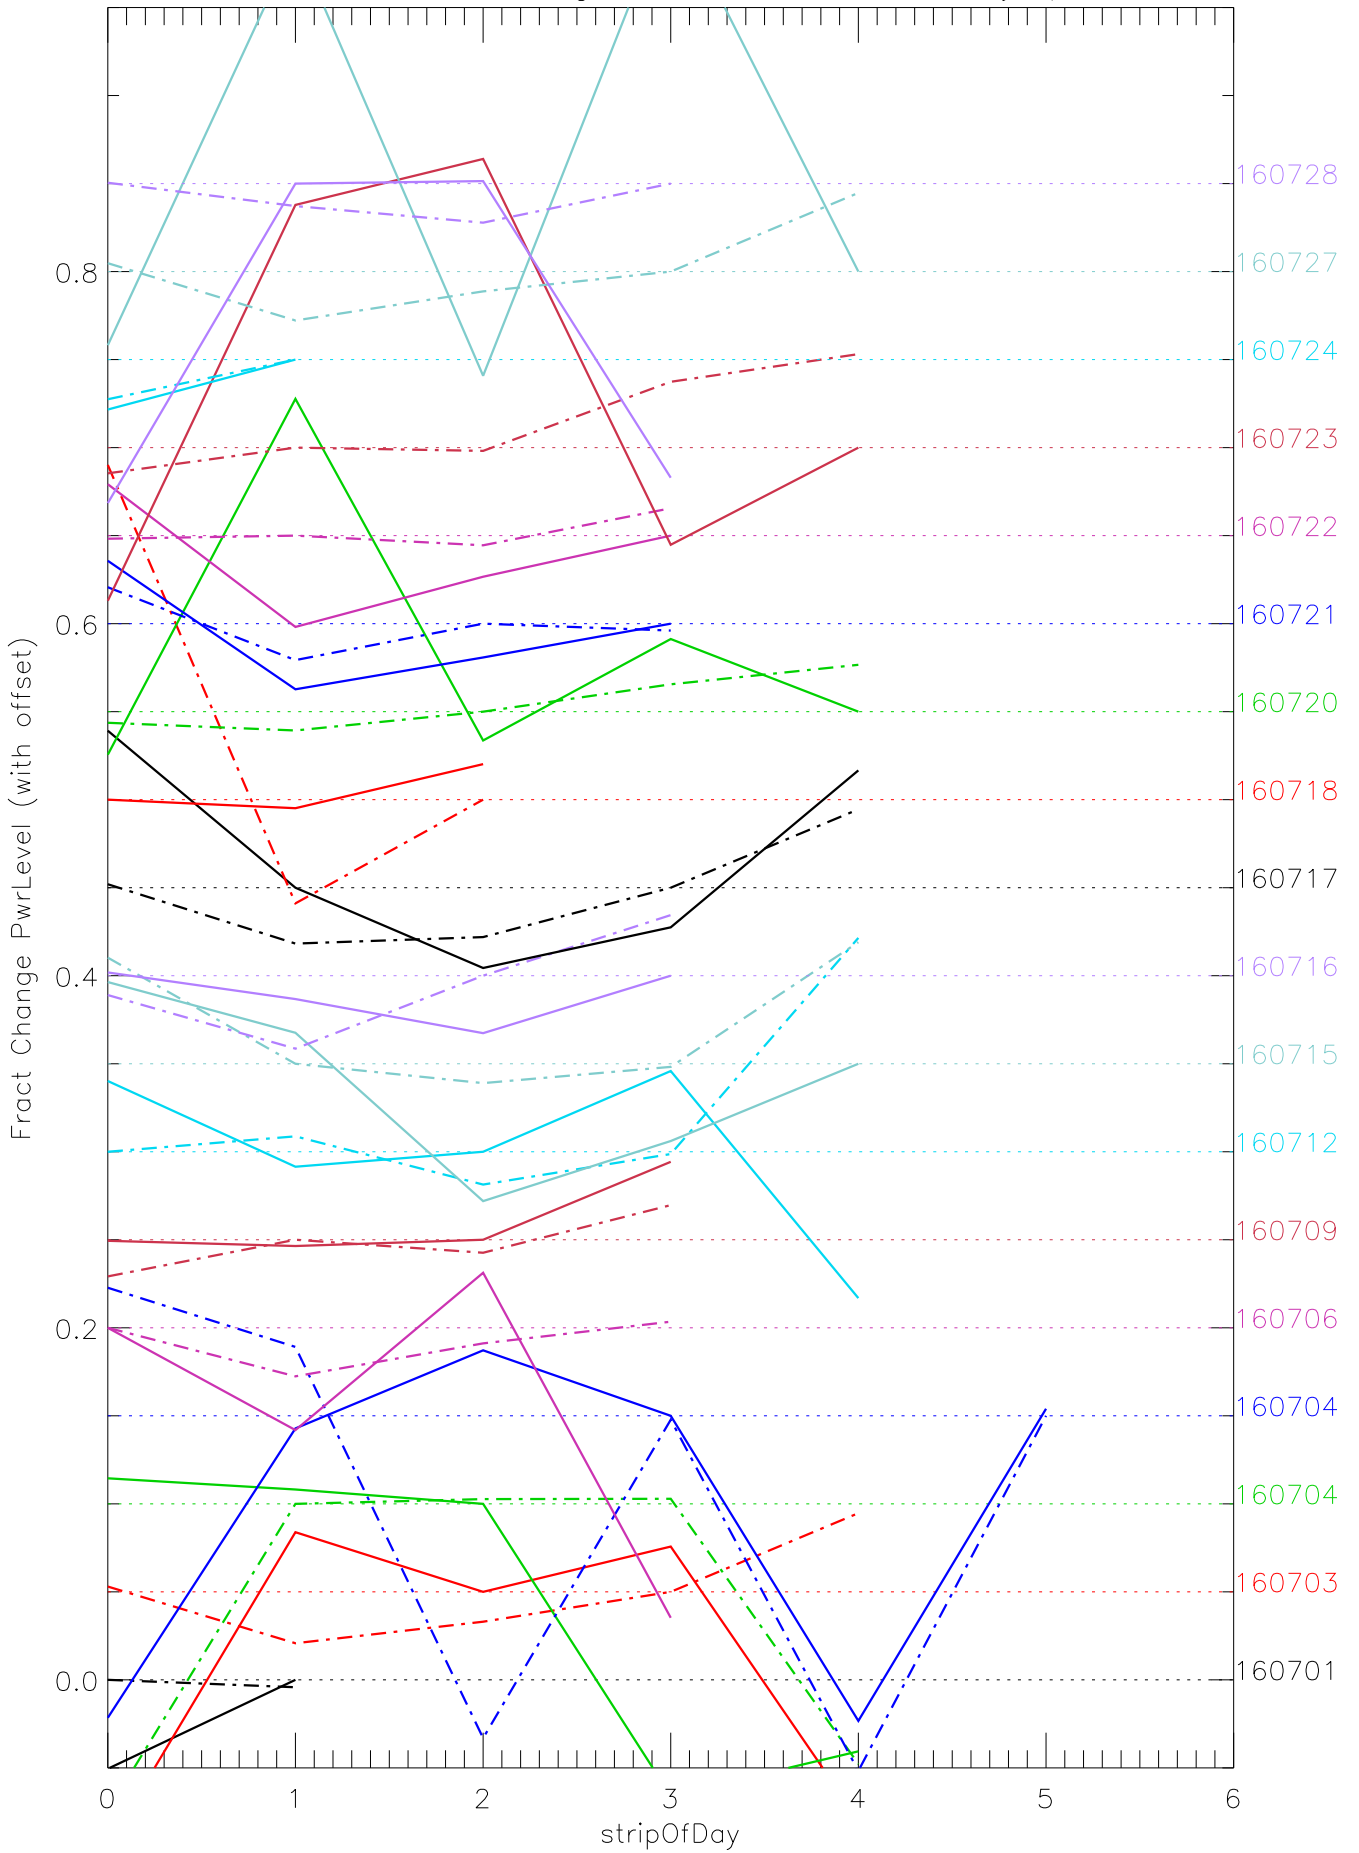

a2048 fractional change PwrLevel for each day. pixel:1

a2048 fractional change PwrLevel for each day. pixel:2

a2048 fractional change PwrLevel for each day. pixel:3

a2048 fractional change PwrLevel for each day. pixel:4

a2048 fractional change PwrLevel for each day. pixel:5

a2048 fractional change PwrLevel for each day. pixel:6