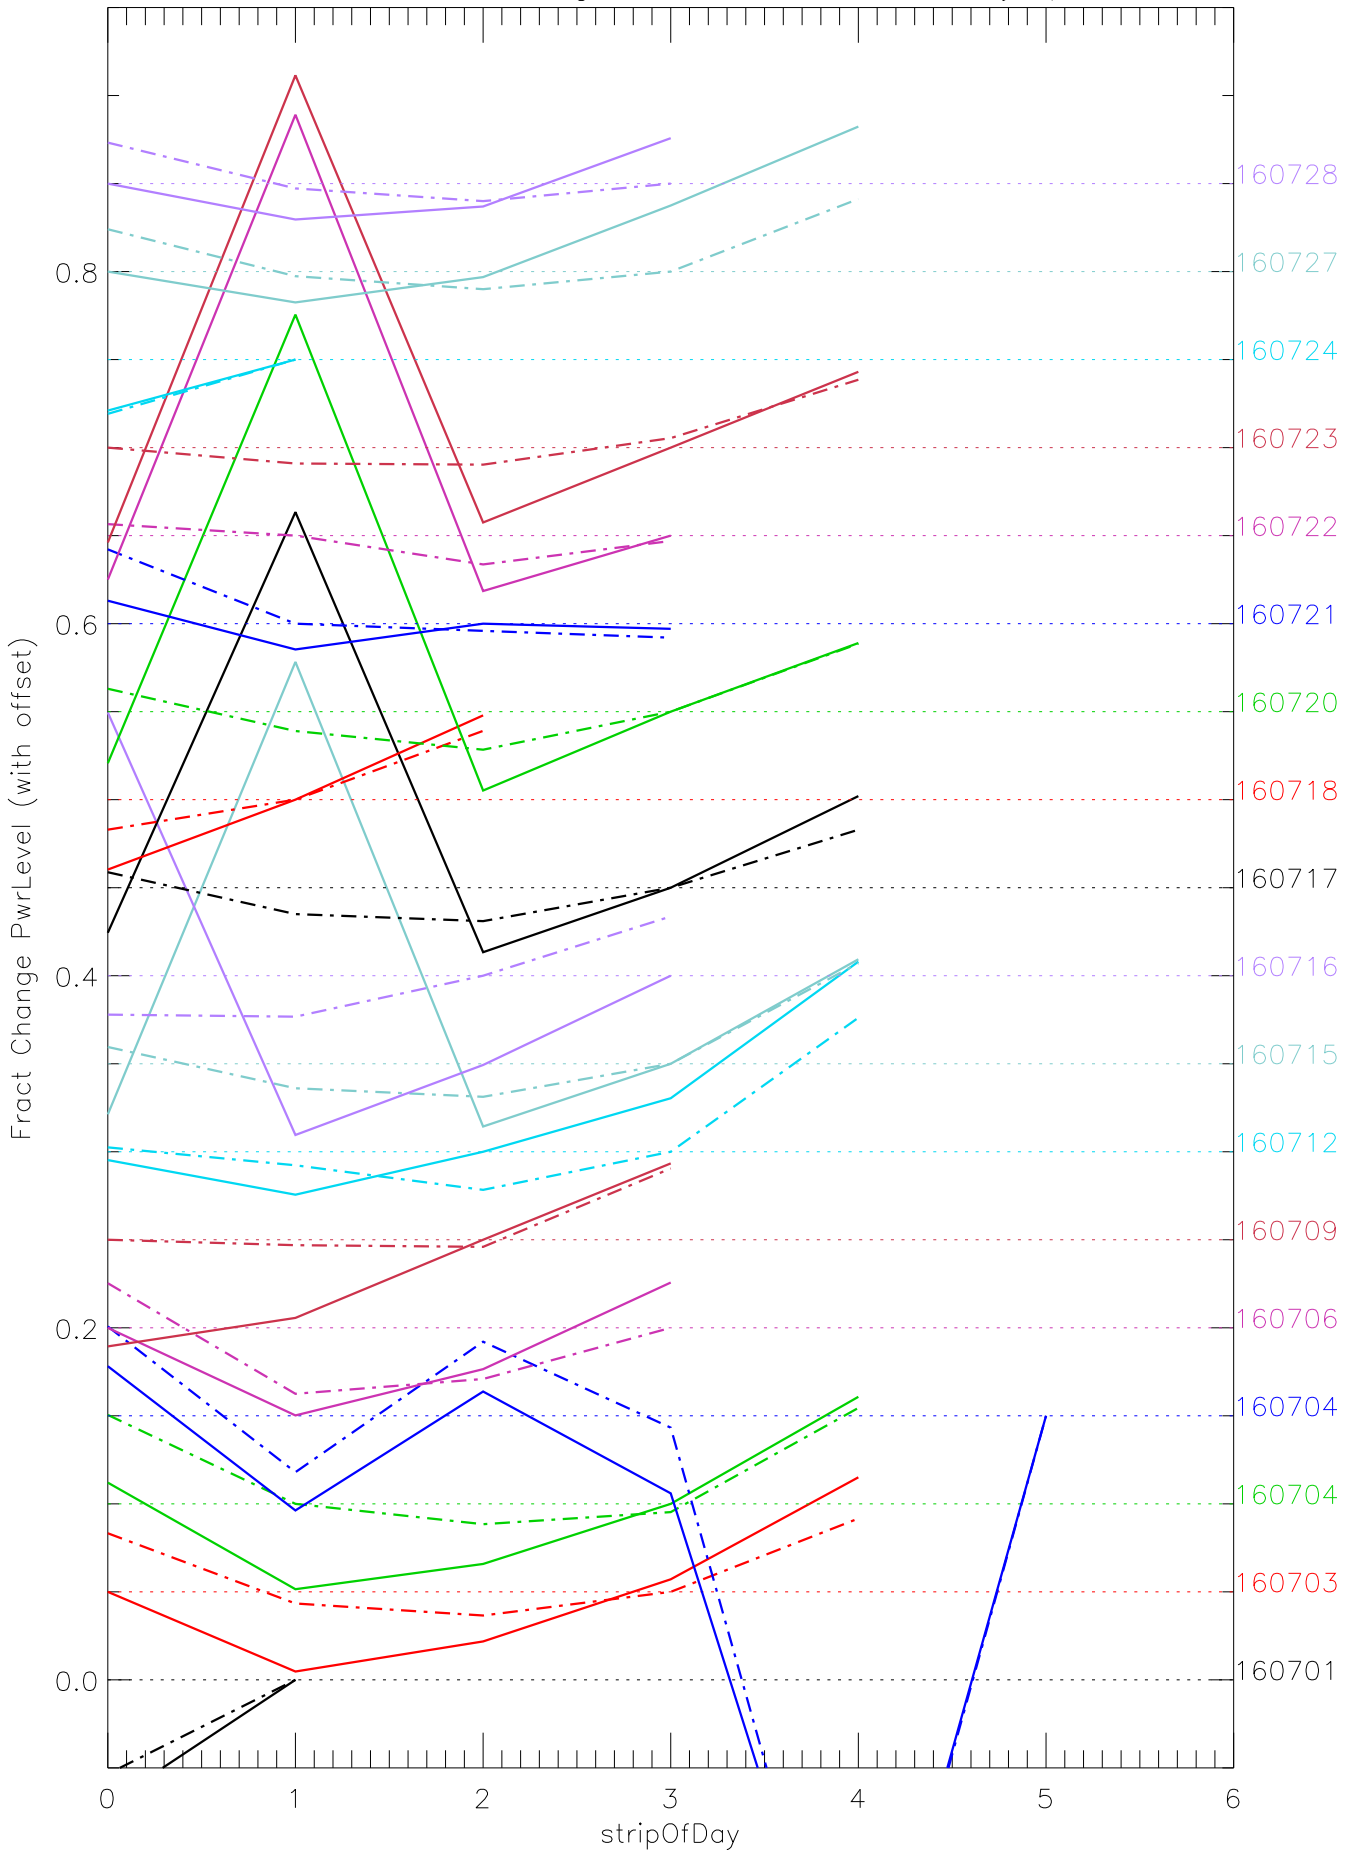

a2048 fractional change PwrLevel for each day. pixel:1

a2048 fractional change PwrLevel for each day. pixel:2

a2048 fractional change PwrLevel for each day. pixel:3

a2048 fractional change PwrLevel for each day. pixel:4

a2048 fractional change PwrLevel for each day. pixel:5

a2048 fractional change PwrLevel for each day. pixel:6