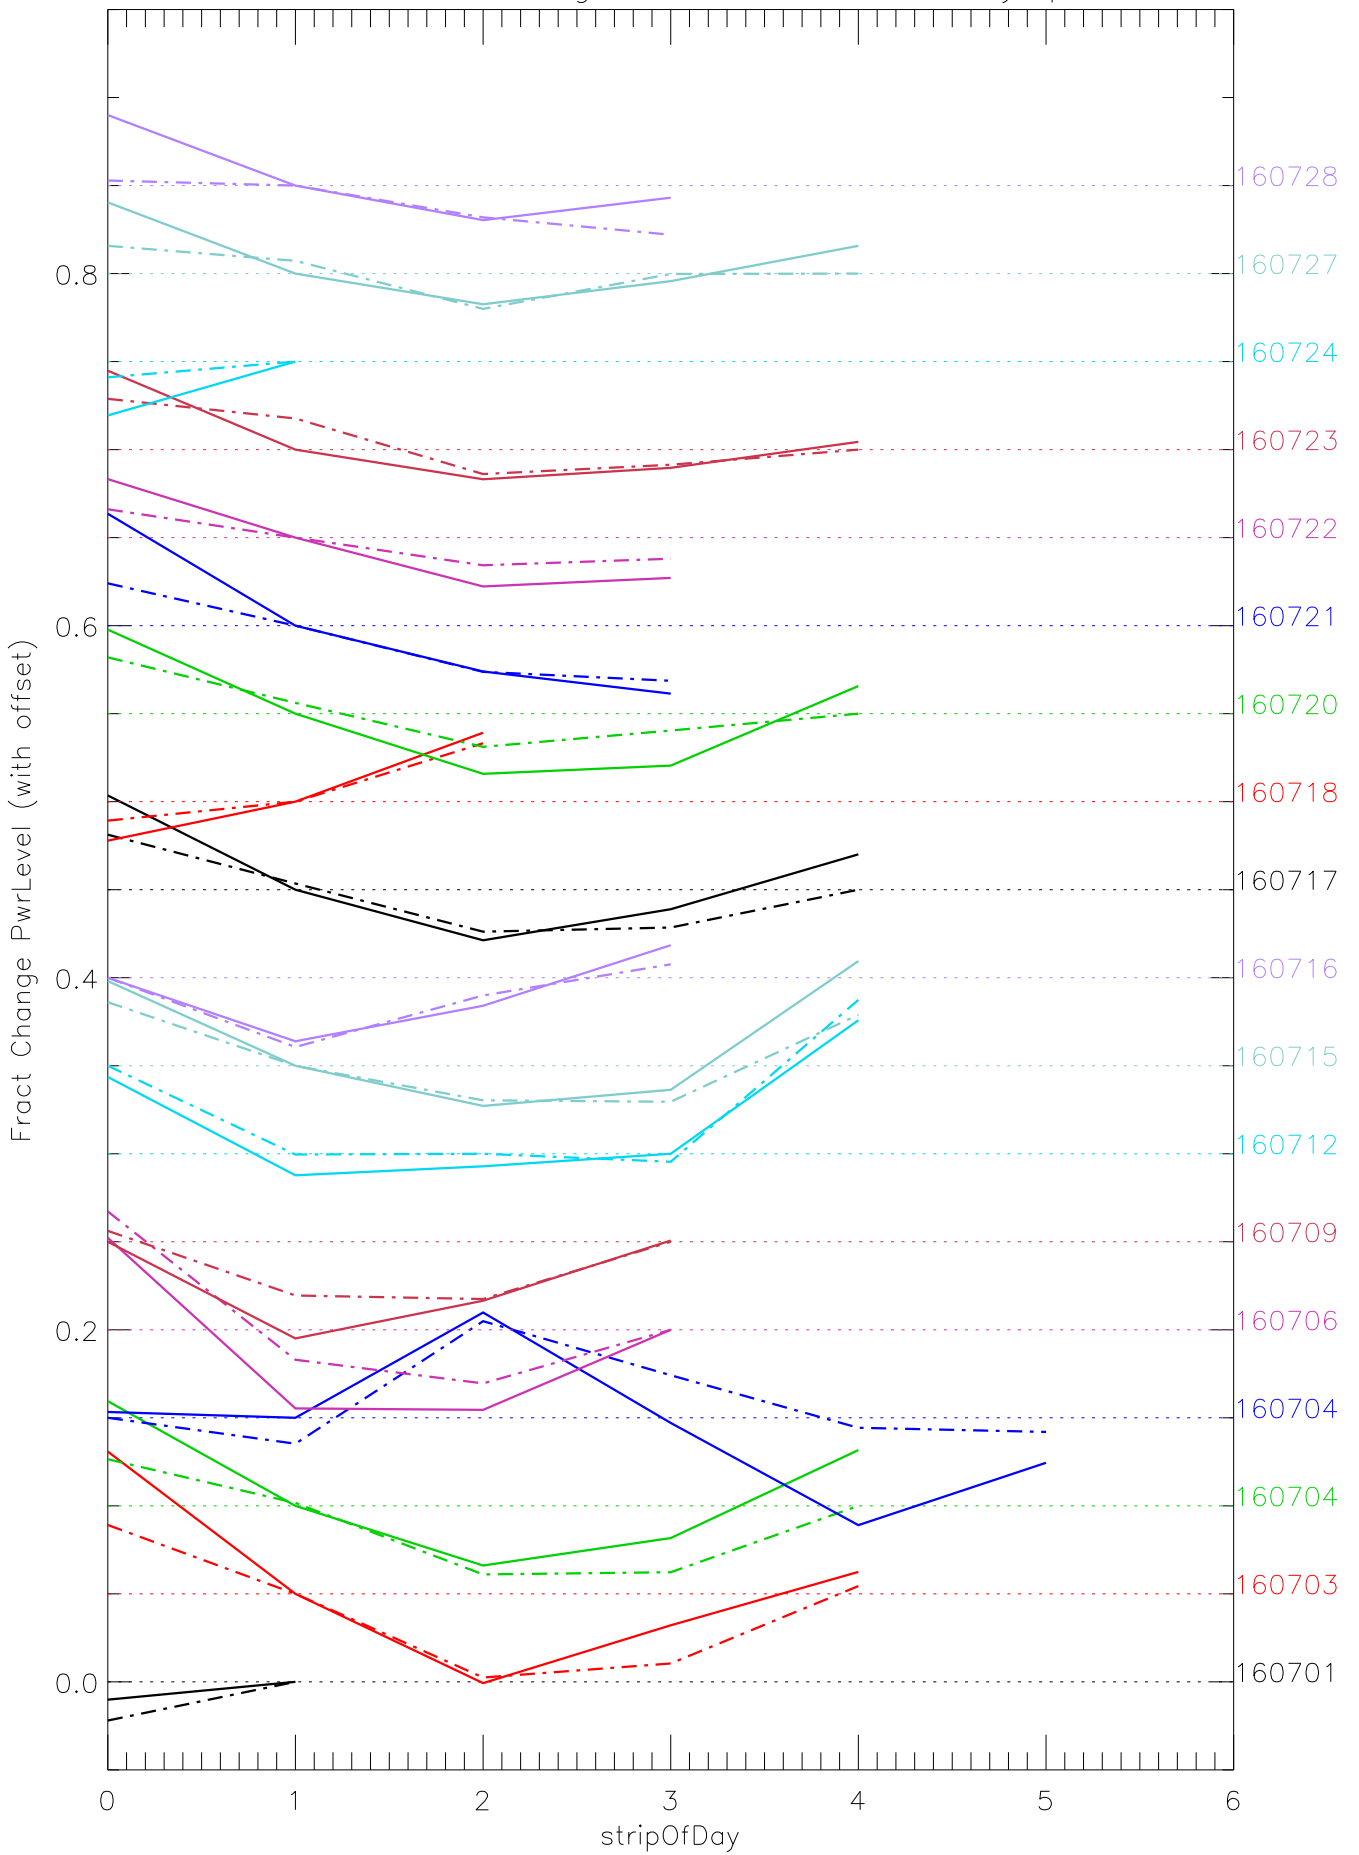

a2048 fractional change PwrLevel for each day. pixel:1

a2048 fractional change PwrLevel for each day. pixel:2

a2048 fractional change PwrLevel for each day. pixel:3

a2048 fractional change PwrLevel for each day. pixel:4

a2048 fractional change PwrLevel for each day. pixel:5

a2048 fractional change PwrLevel for each day. pixel:6