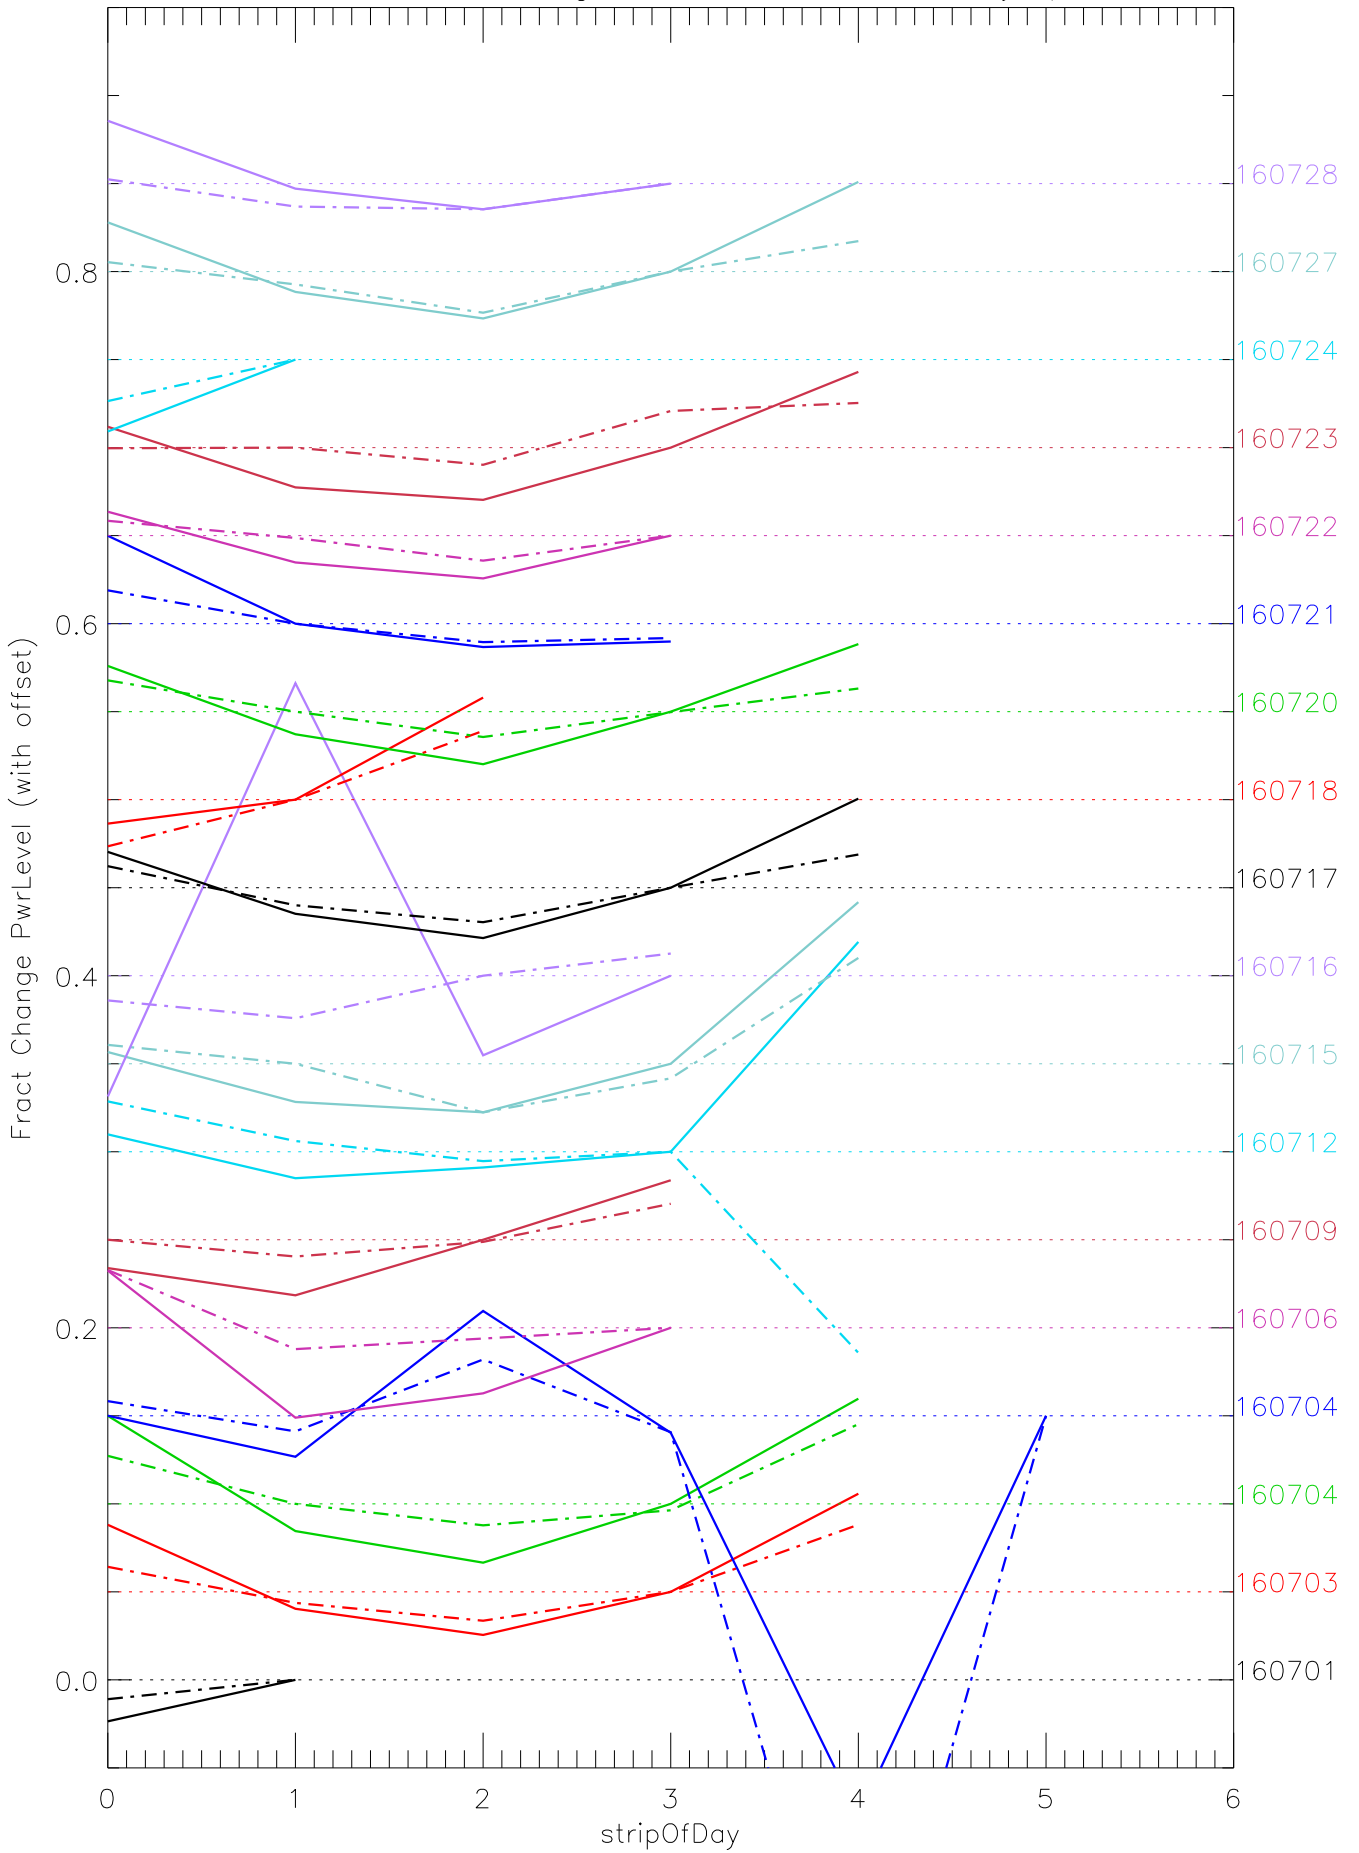

a2048 fractional change PwrLevel for each day. pixel:1

a2048 fractional change PwrLevel for each day. pixel:2

a2048 fractional change PwrLevel for each day. pixel:3

a2048 fractional change PwrLevel for each day. pixel:4

a2048 fractional change PwrLevel for each day. pixel:5

a2048 fractional change PwrLevel for each day. pixel:6