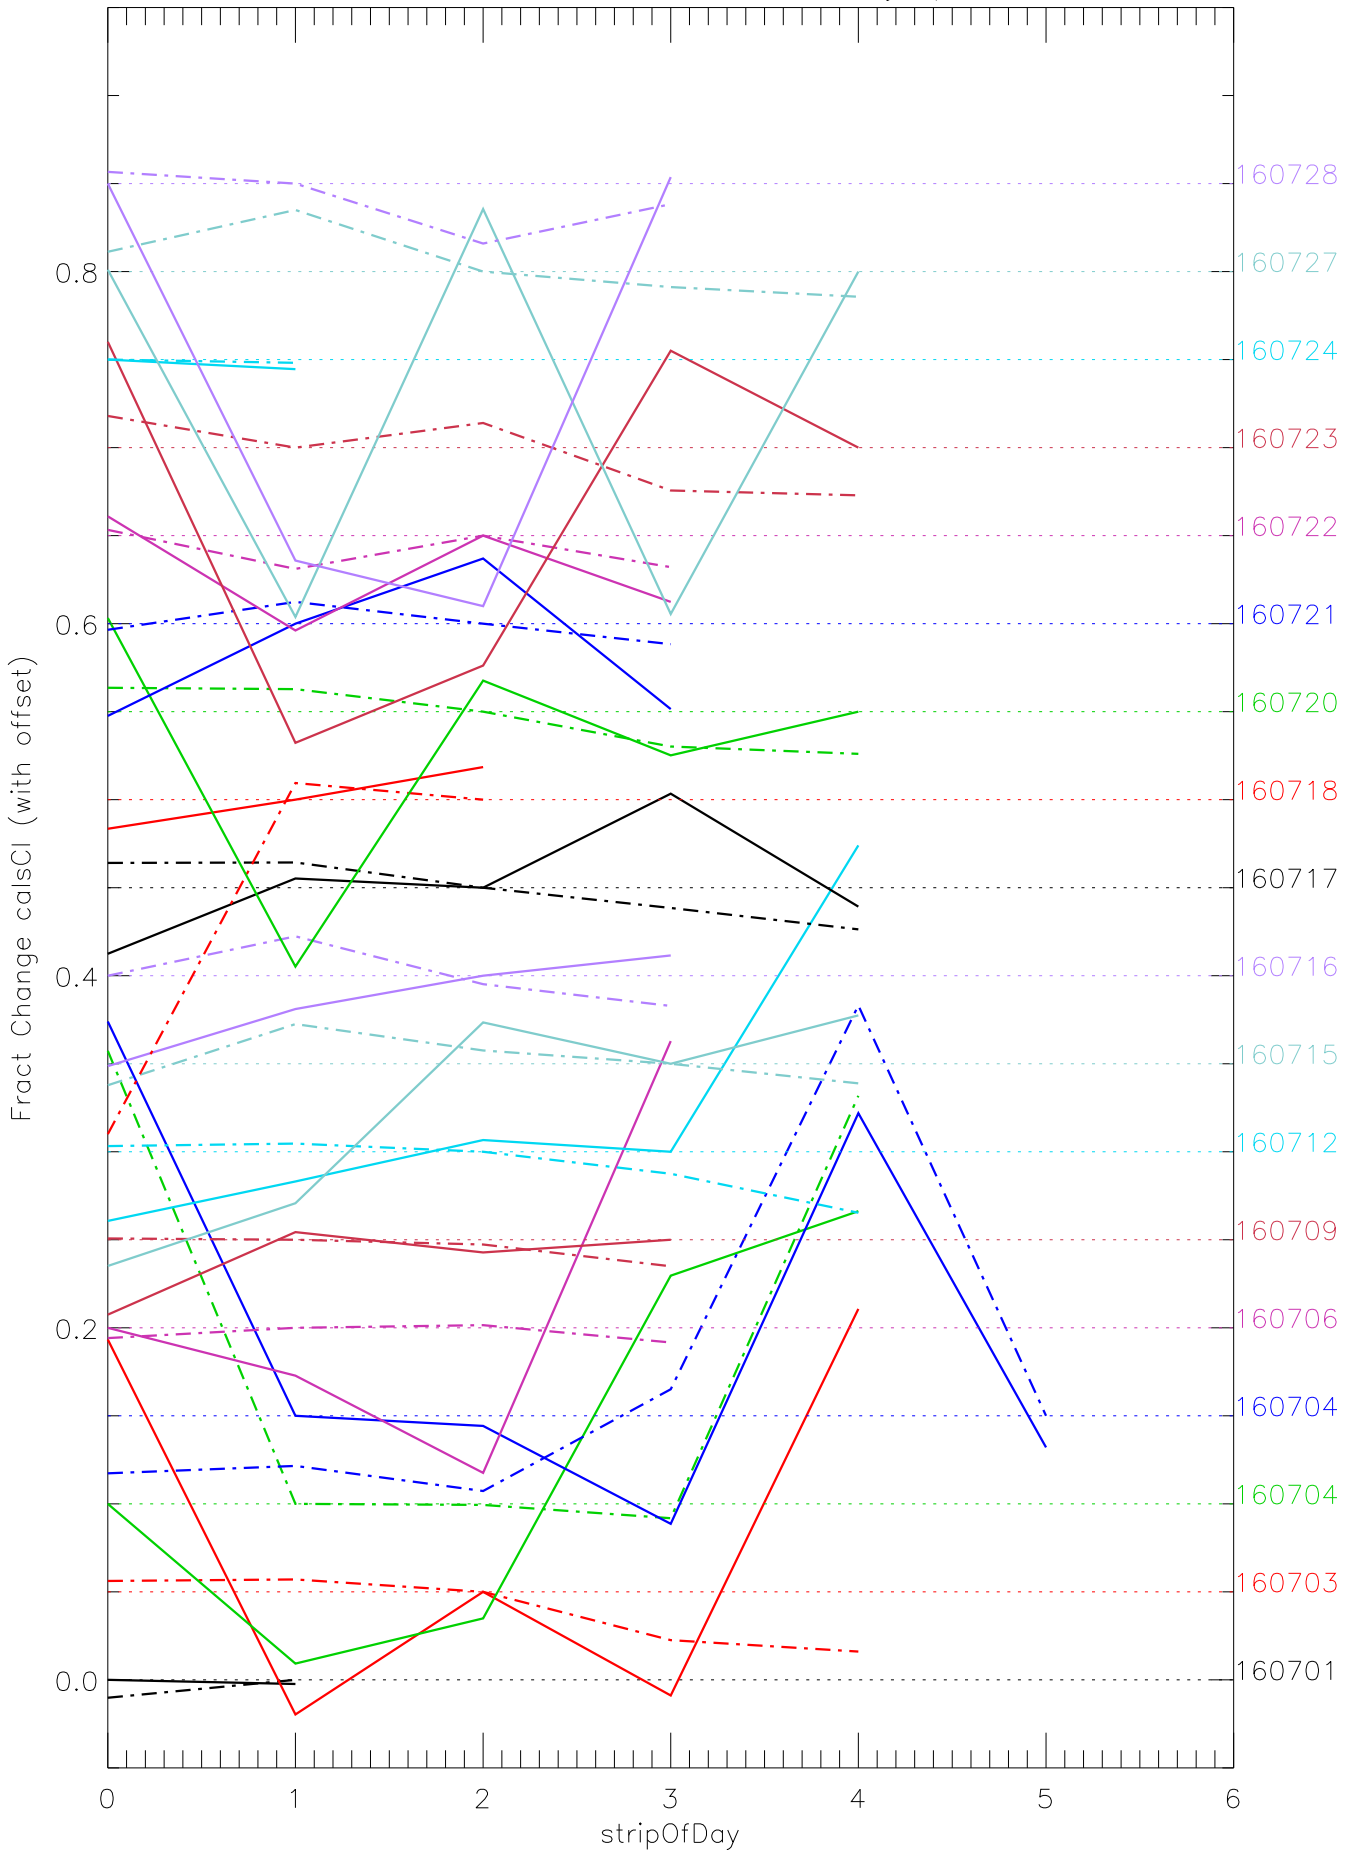

a2048 calsci factors for each day. pixel:0

a2048 calsci factors for each day. pixel:1

a2048 calsci factors for each day. pixel:2

a2048 calsci factors for each day. pixel:3

a2048 calsci factors for each day. pixel:4

a2048 calsci factors for each day. pixel:5

a2048 calsci factors for each day. pixel:6