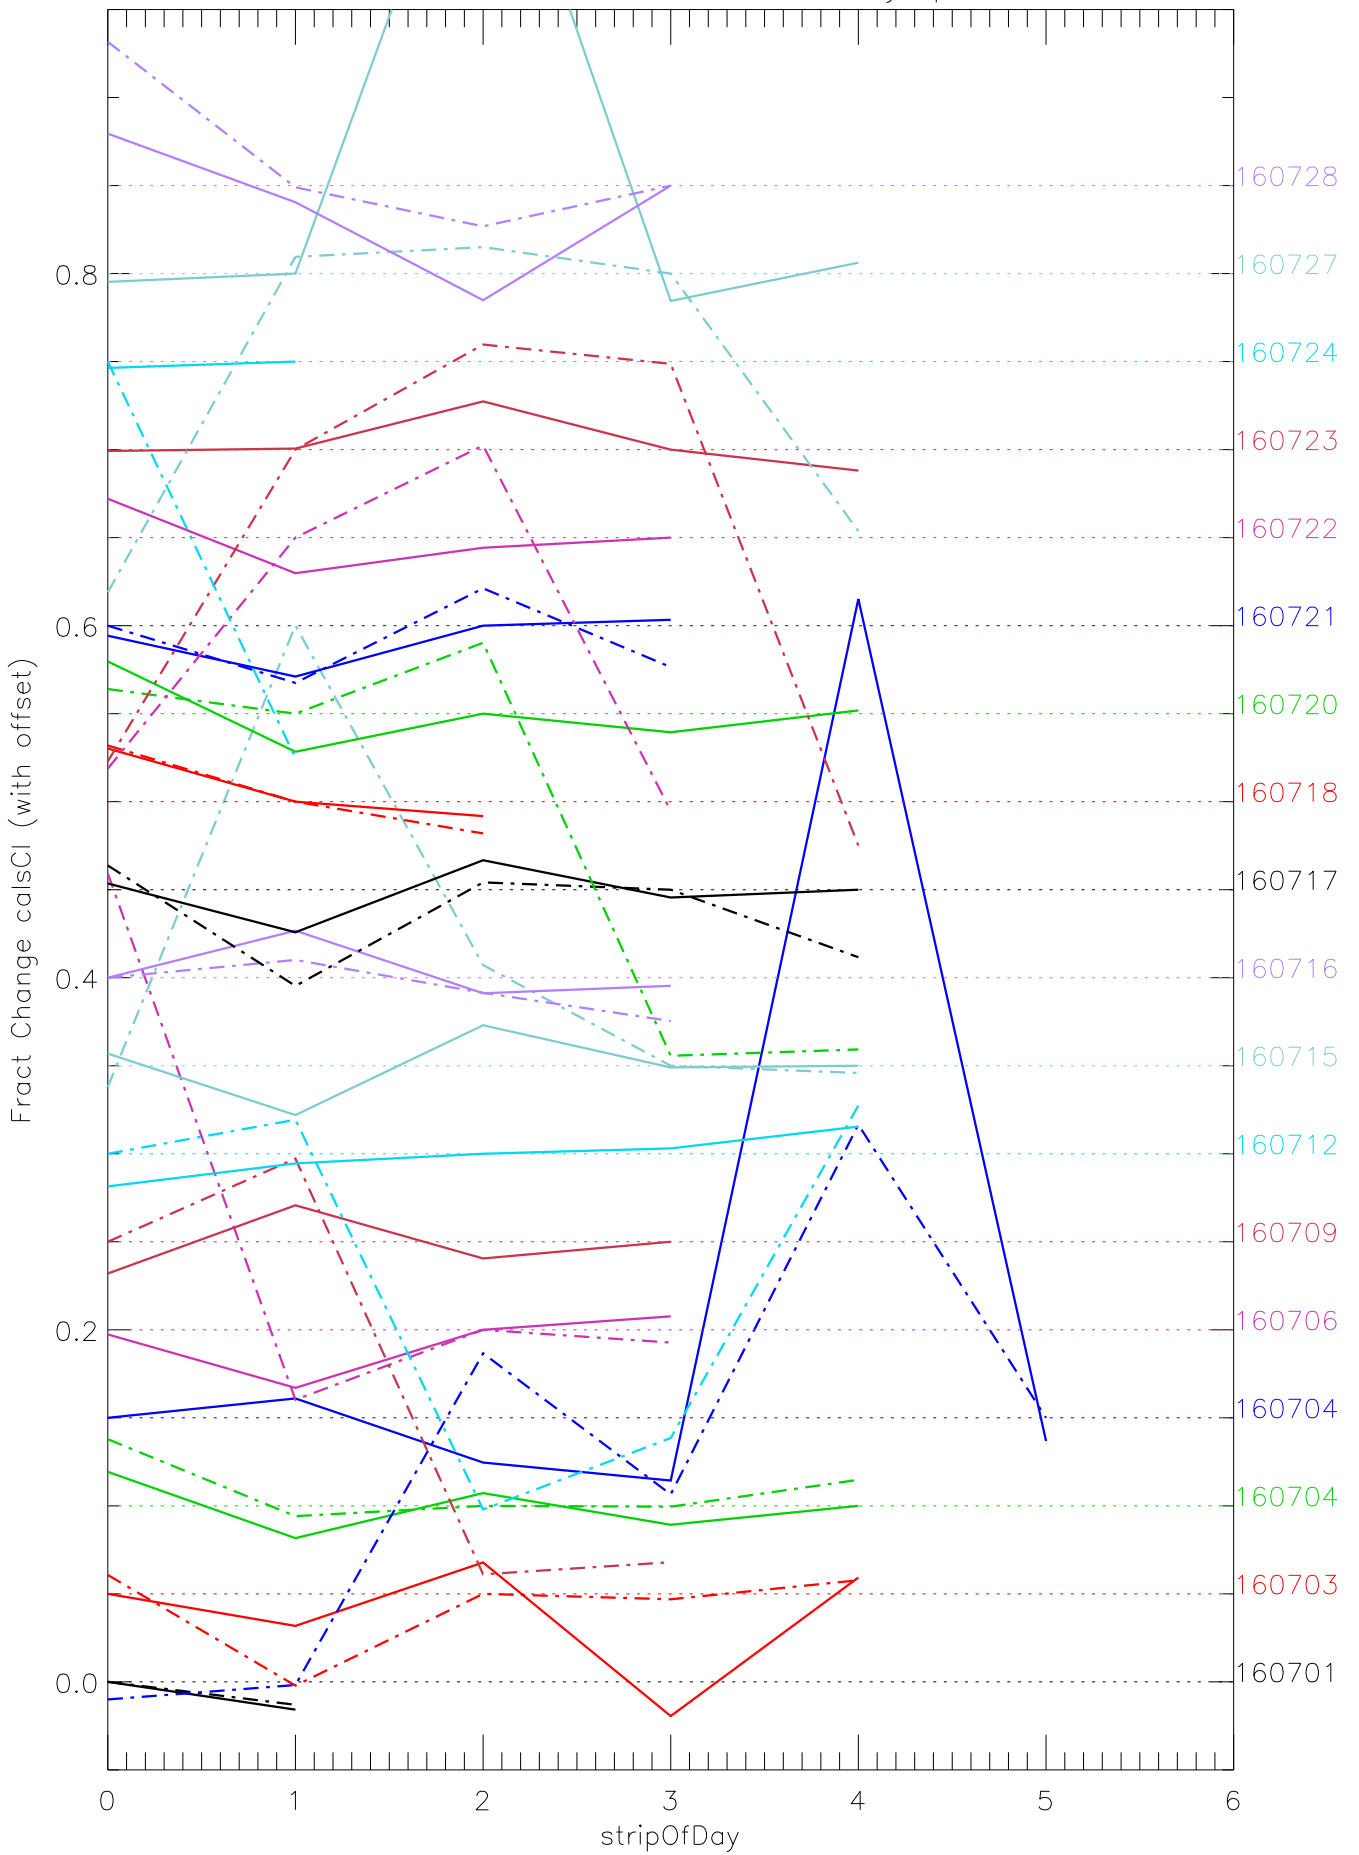

a2048 calsci factors for each day. pixel:0

a2048 calsci factors for each day. pixel:1

a2048 calsci factors for each day. pixel:2

a2048 calsci factors for each day. pixel:3

a2048 calsci factors for each day. pixel:4

a2048 calsci factors for each day. pixel:5

a2048 calsci factors for each day. pixel:6