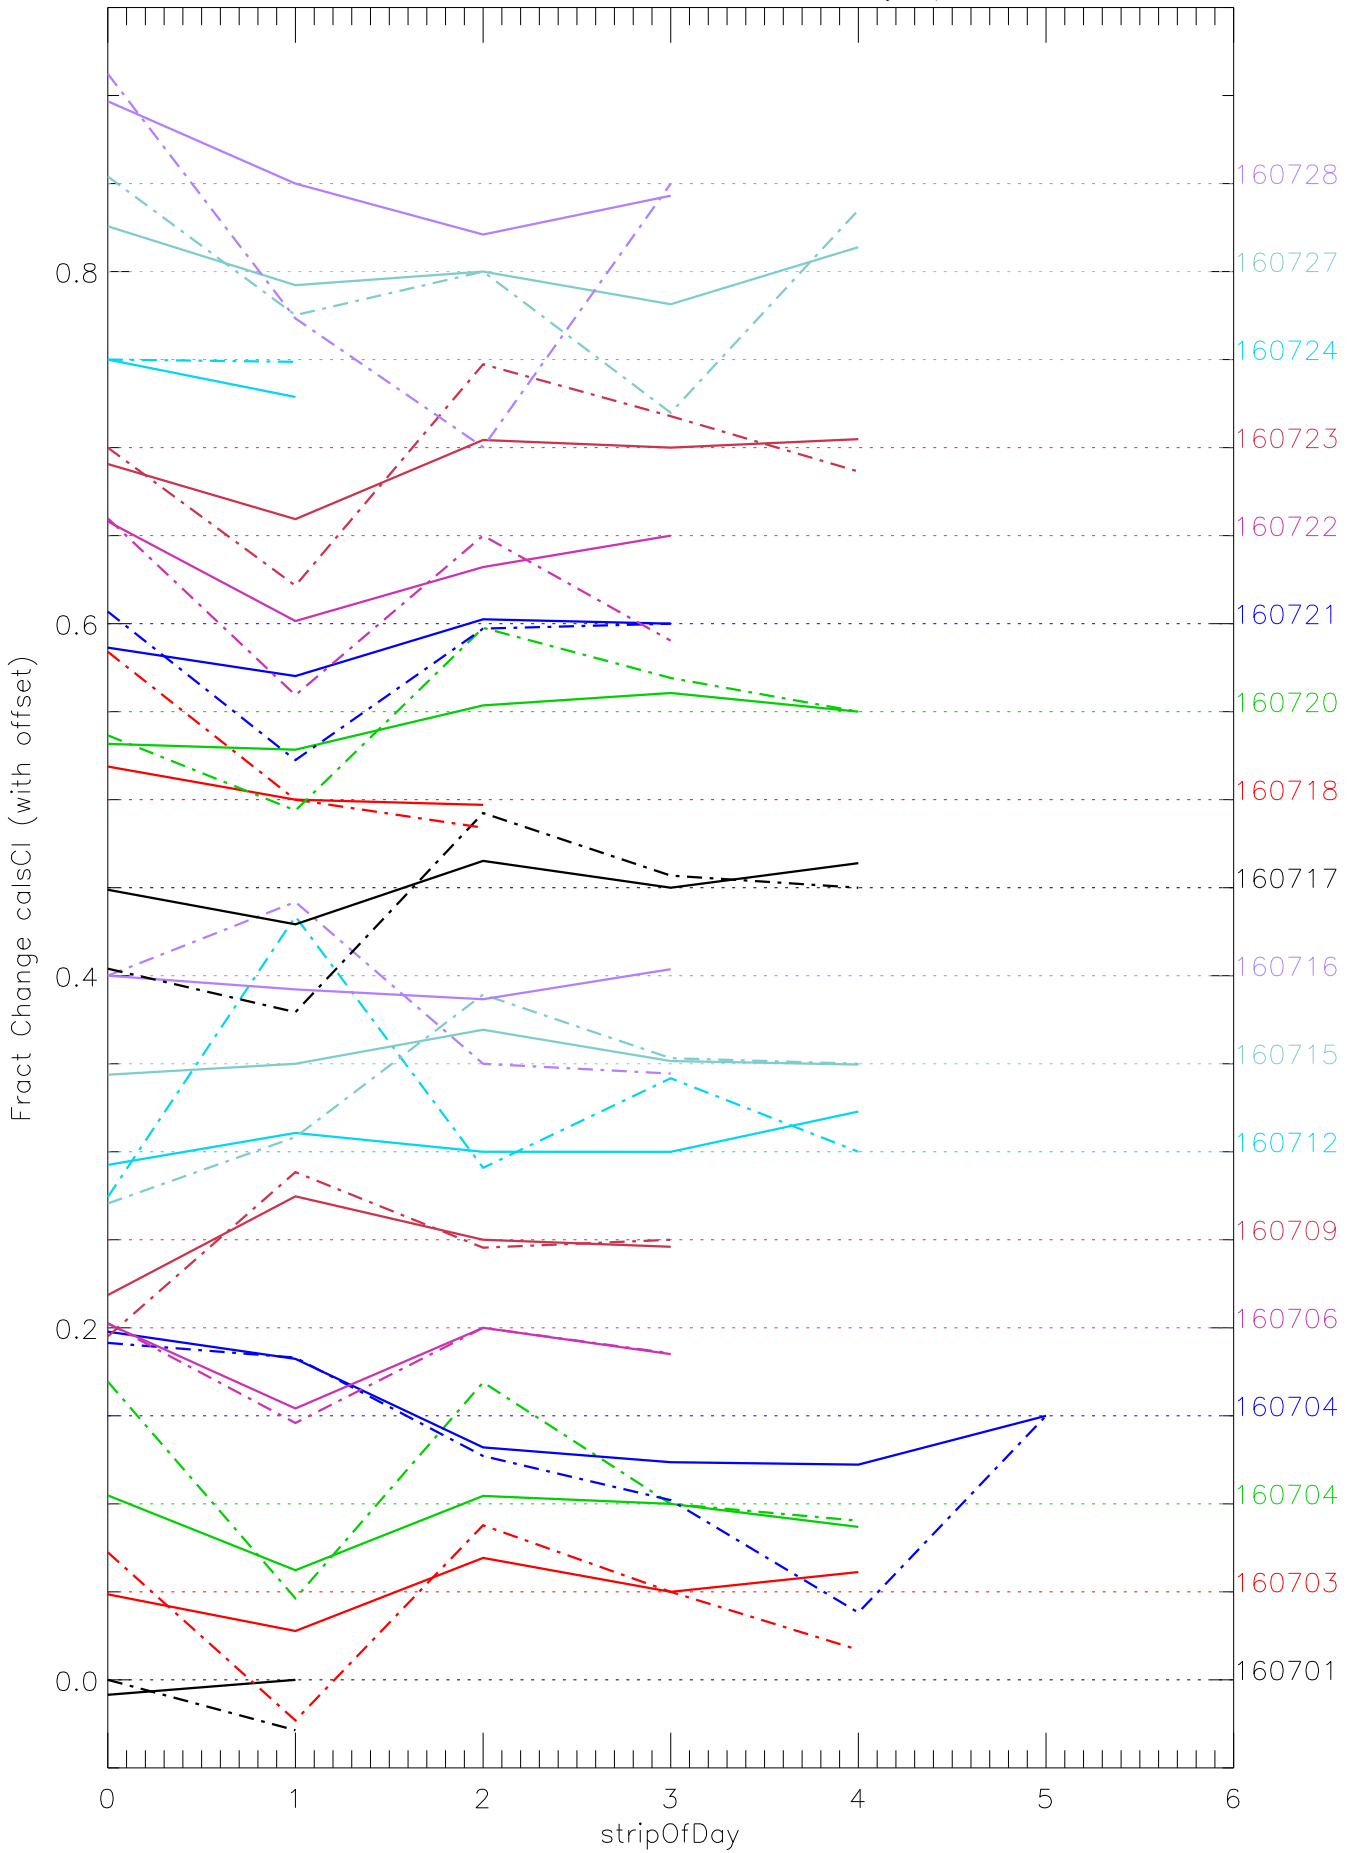

a2048 calsci factors for each day. pixel:0

a2048 calsci factors for each day. pixel:1

a2048 calsci factors for each day. pixel:2

a2048 calsci factors for each day. pixel:3

a2048 calsci factors for each day. pixel:4

a2048 calsci factors for each day. pixel:5

a2048 calsci factors for each day. pixel:6