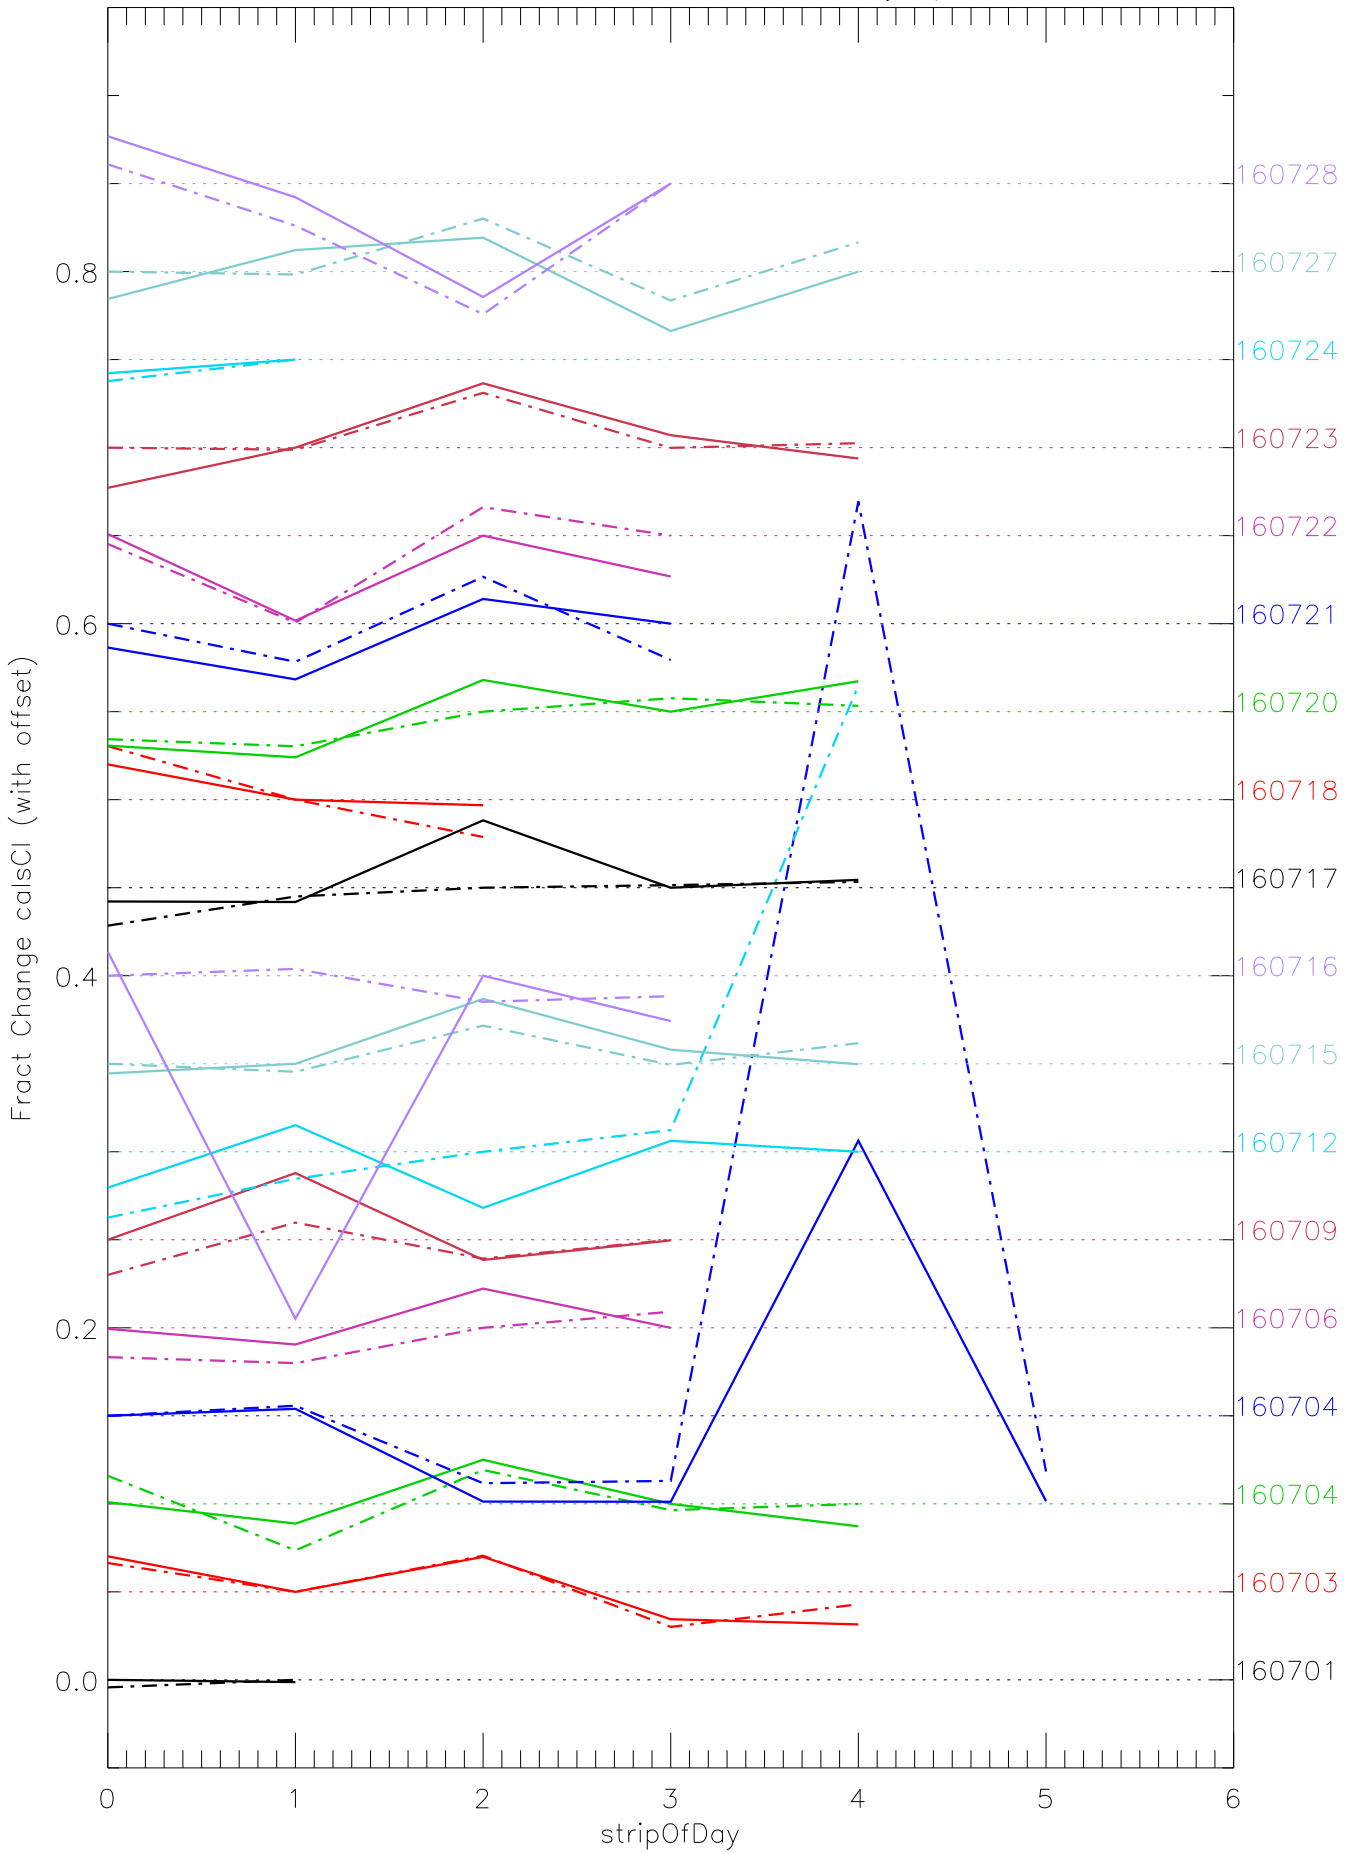

a2048 calsci factors for each day. pixel:0

a2048 calsci factors for each day. pixel:1

a2048 calsci factors for each day. pixel:2

a2048 calsci factors for each day. pixel:3

a2048 calsci factors for each day. pixel:4

a2048 calsci factors for each day. pixel:5

a2048 calsci factors for each day. pixel:6