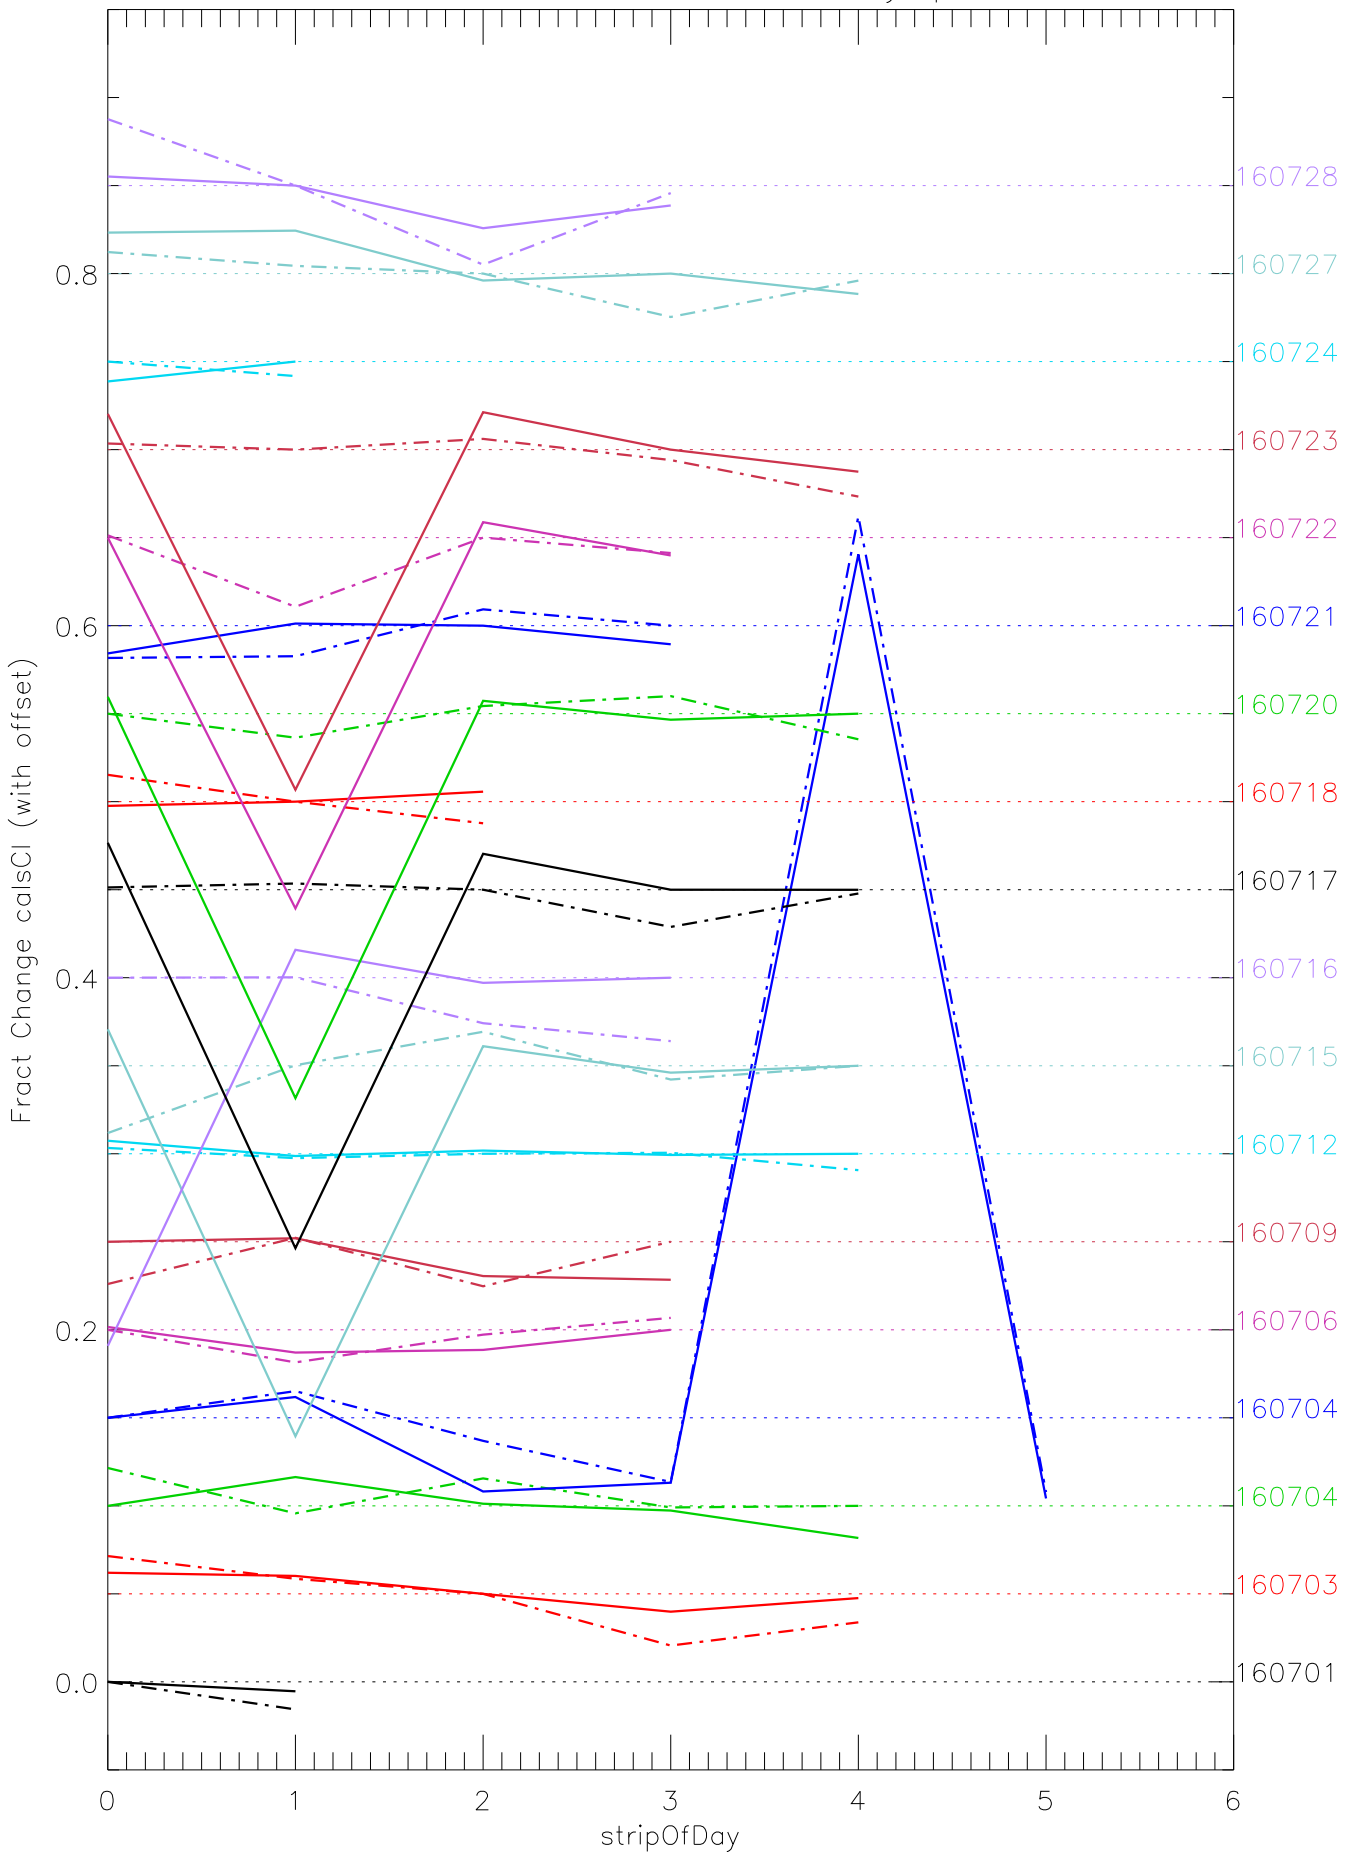

a2048 calsci factors for each day. pixel:0

a2048 calsci factors for each day. pixel:1

a2048 calsci factors for each day. pixel:2

a2048 calsci factors for each day. pixel:3

a2048 calsci factors for each day. pixel:4

a2048 calsci factors for each day. pixel:5

a2048 calsci factors for each day. pixel:6