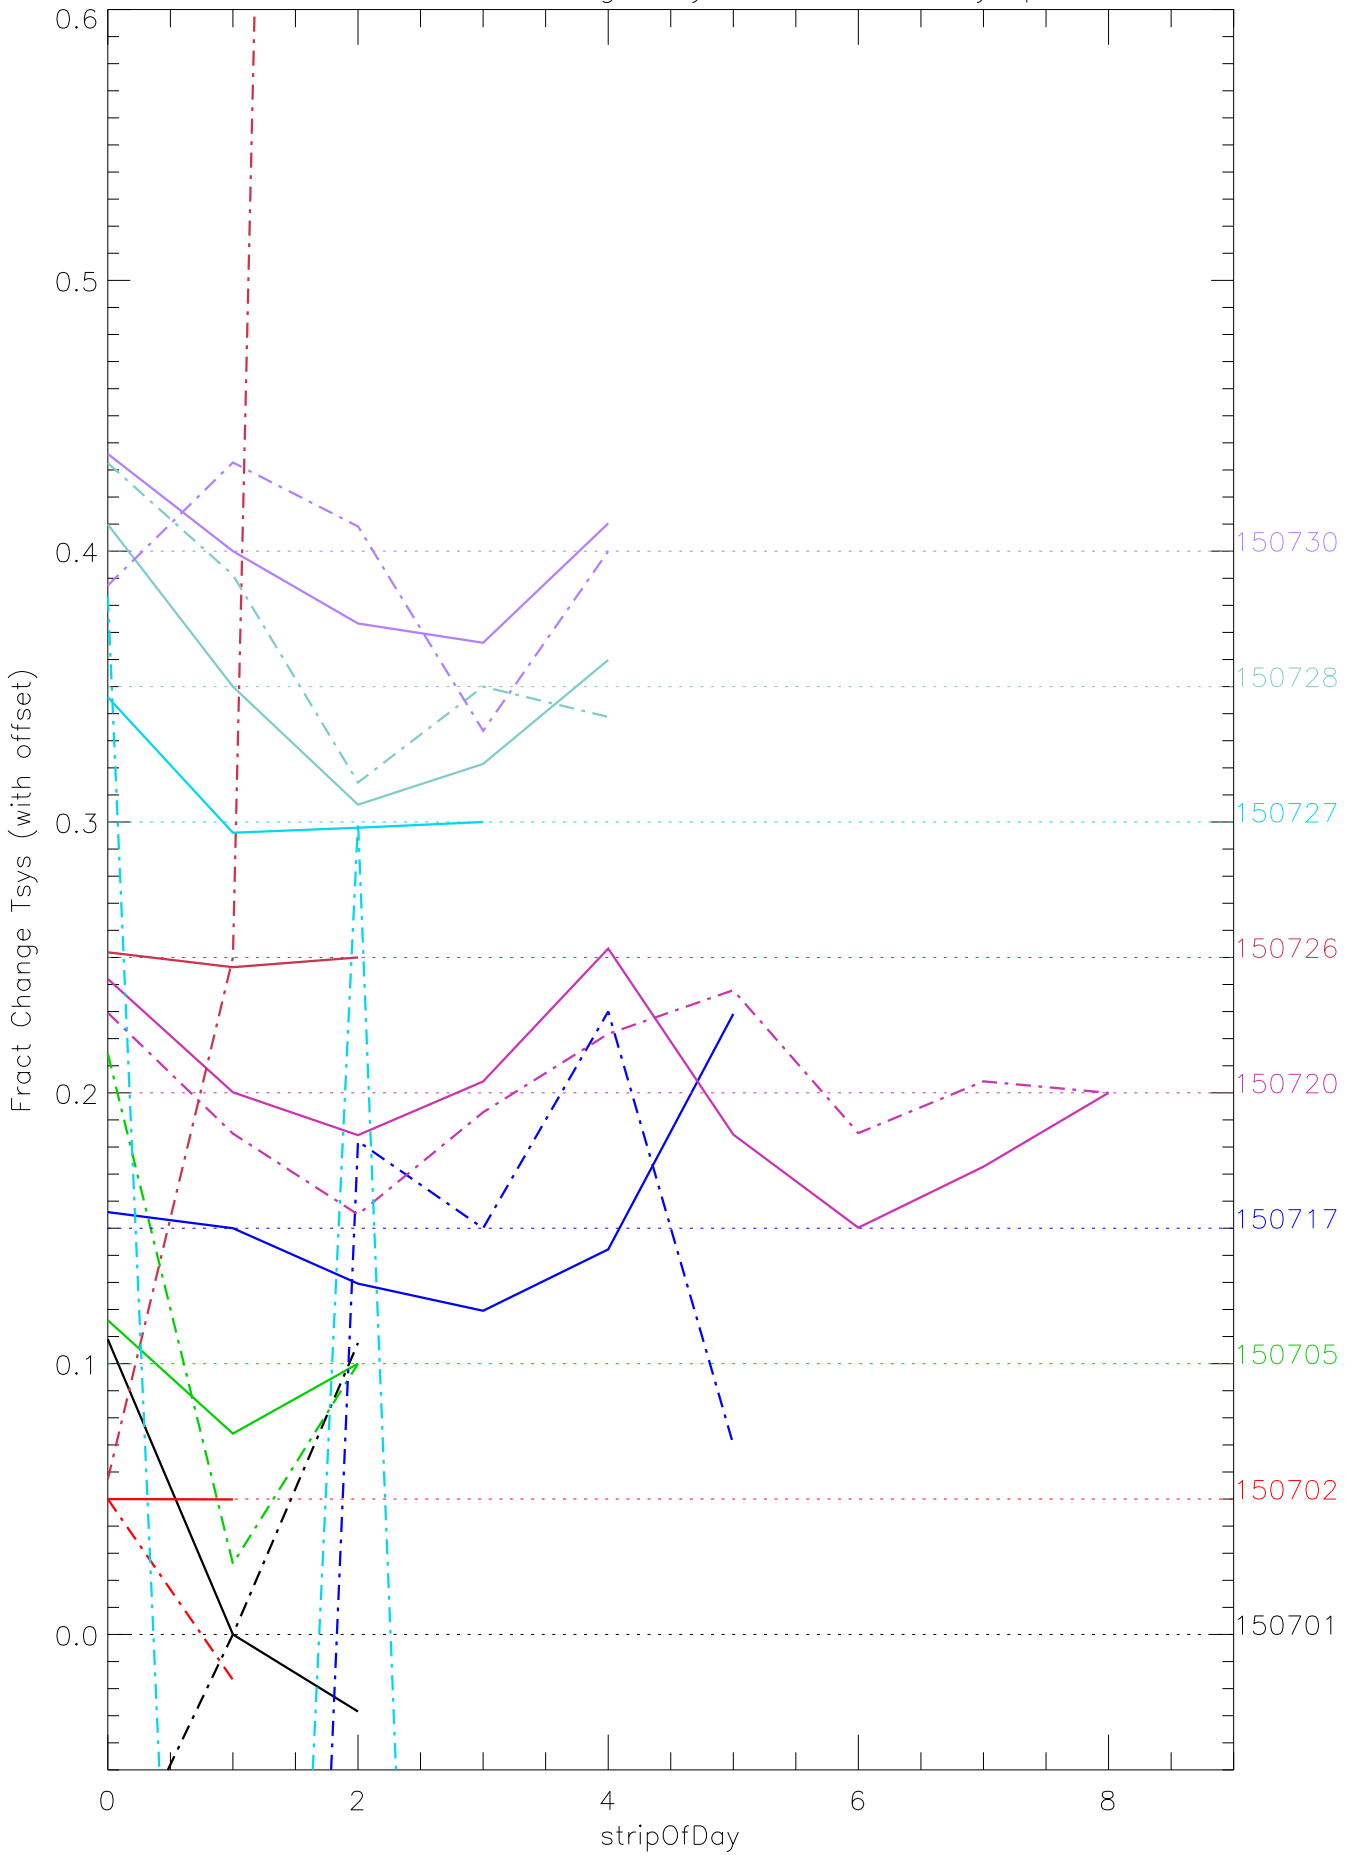

a2048 fractional change TsysK for each day. pixel:0

a2048 fractional change TsysK for each day. pixel:1

a2048 fractional change TsysK for each day. pixel:2

a2048 fractional change TsysK for each day. pixel:3

a2048 fractional change TsysK for each day. pixel:4

a2048 fractional change TsysK for each day. pixel:5

a2048 fractional change TsysK for each day. pixel:6