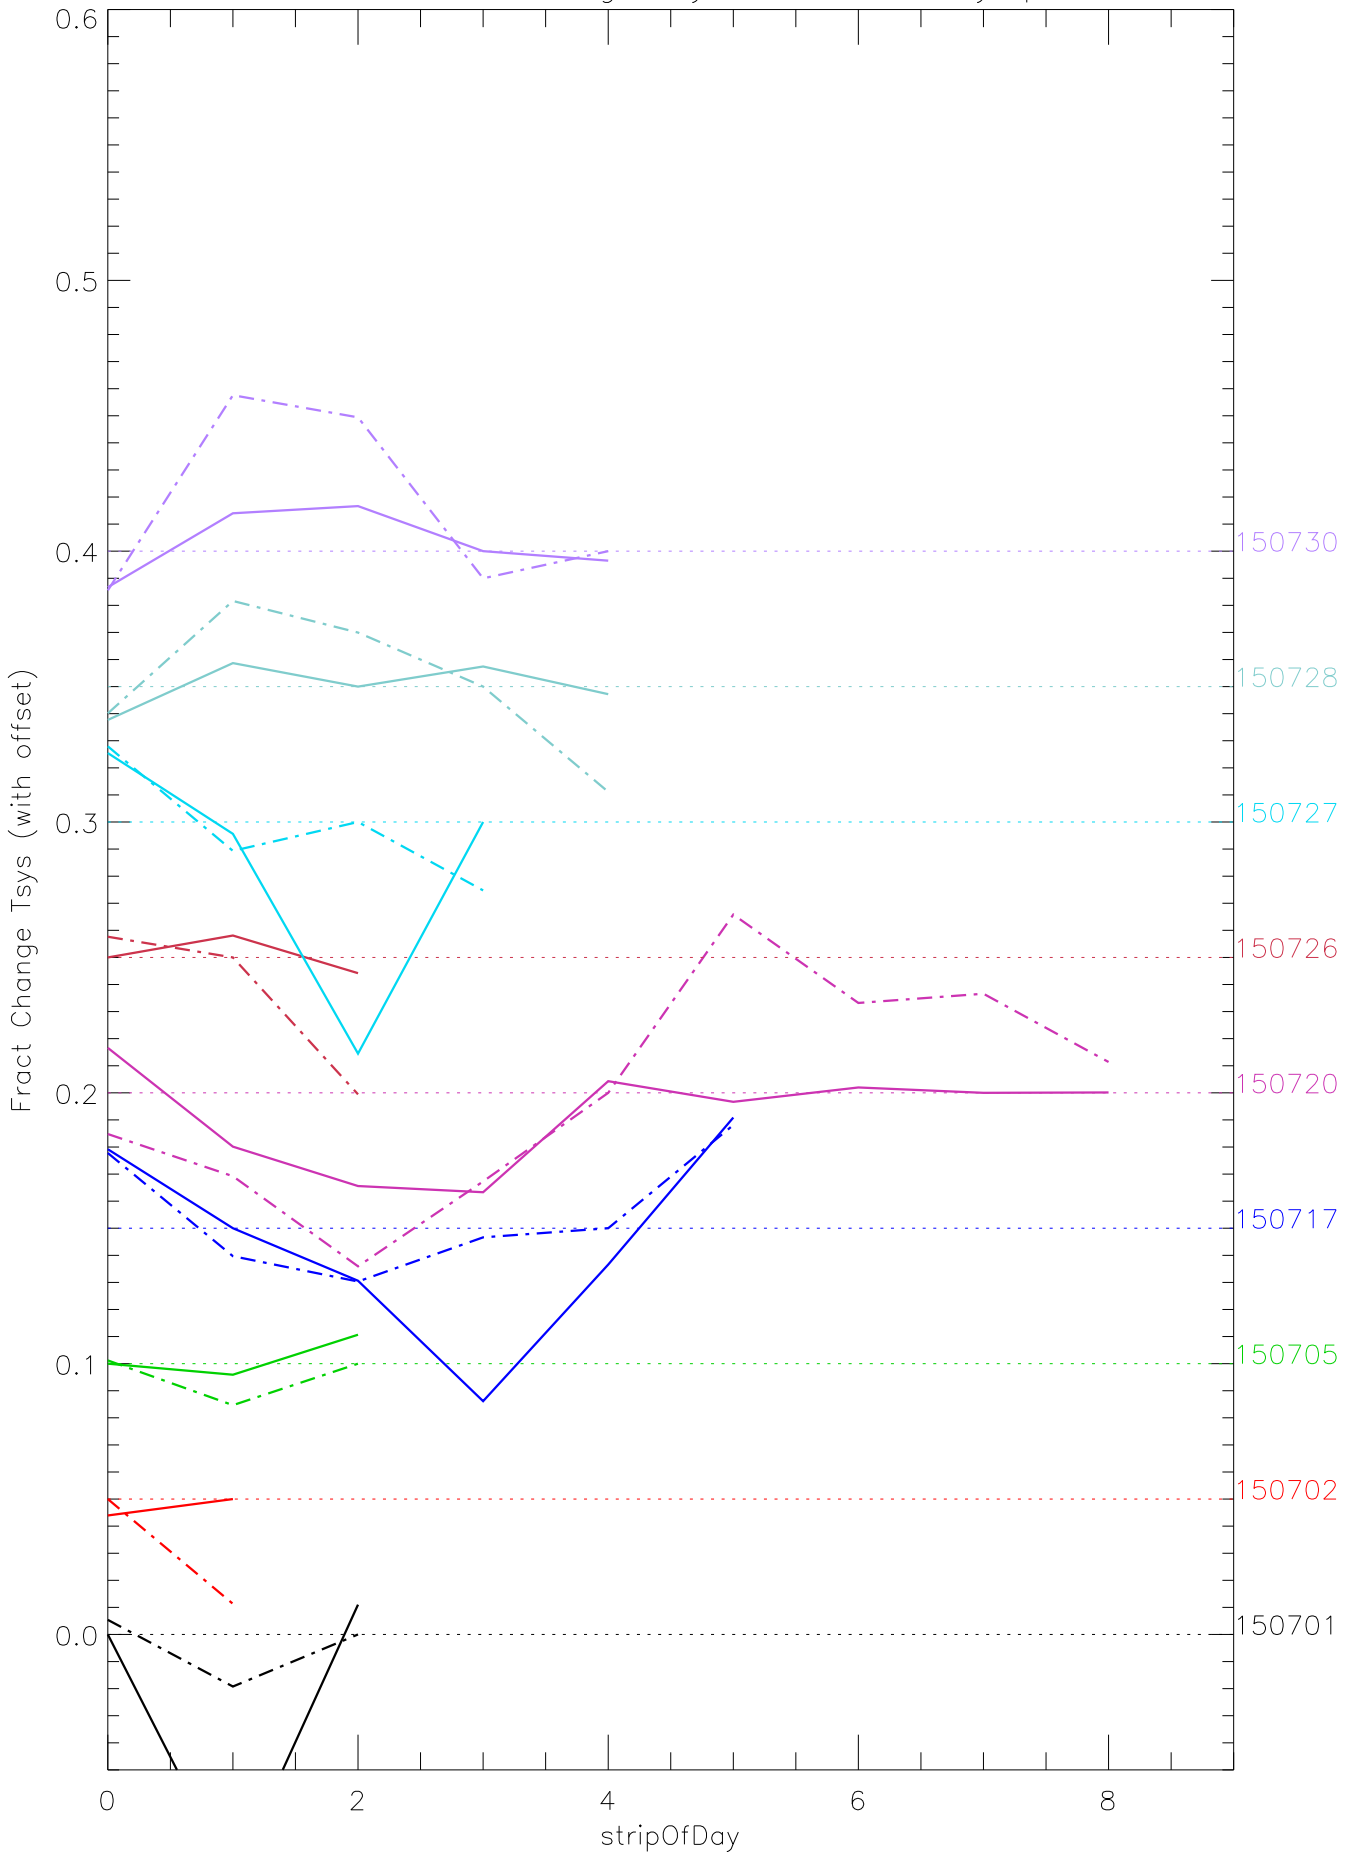

a2048 fractional change TsysK for each day. pixel:0

a2048 fractional change TsysK for each day. pixel:1

a2048 fractional change TsysK for each day. pixel:2

a2048 fractional change TsysK for each day. pixel:3

a2048 fractional change TsysK for each day. pixel:4

a2048 fractional change TsysK for each day. pixel:5

a2048 fractional change TsysK for each day. pixel:6