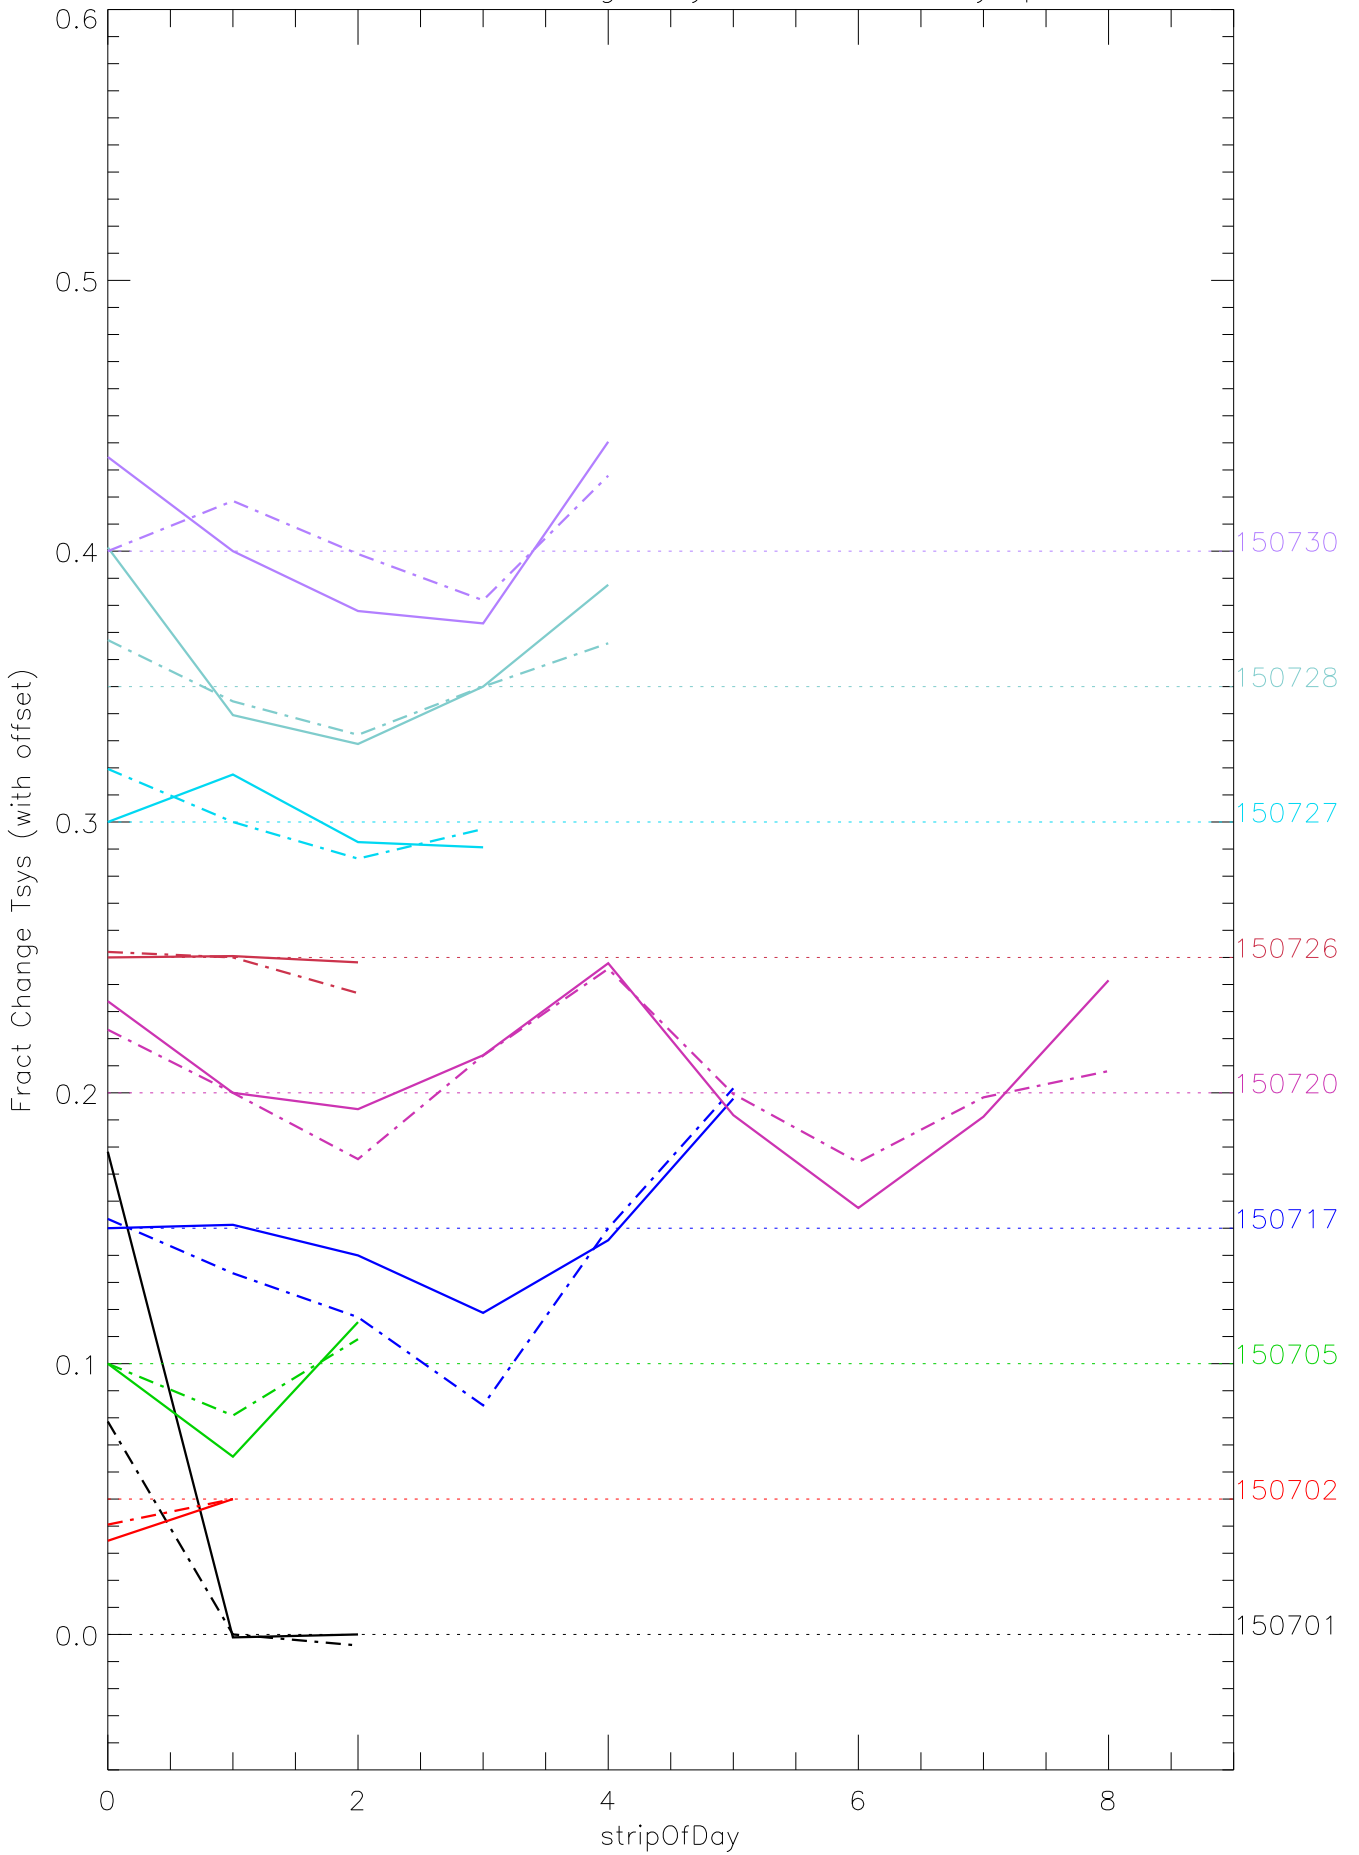

a2048 fractional change TsysK for each day. pixel:0

a2048 fractional change TsysK for each day. pixel:1

a2048 fractional change TsysK for each day. pixel:2

a2048 fractional change TsysK for each day. pixel:3

a2048 fractional change TsysK for each day. pixel:4

a2048 fractional change TsysK for each day. pixel:5

a2048 fractional change TsysK for each day. pixel:6