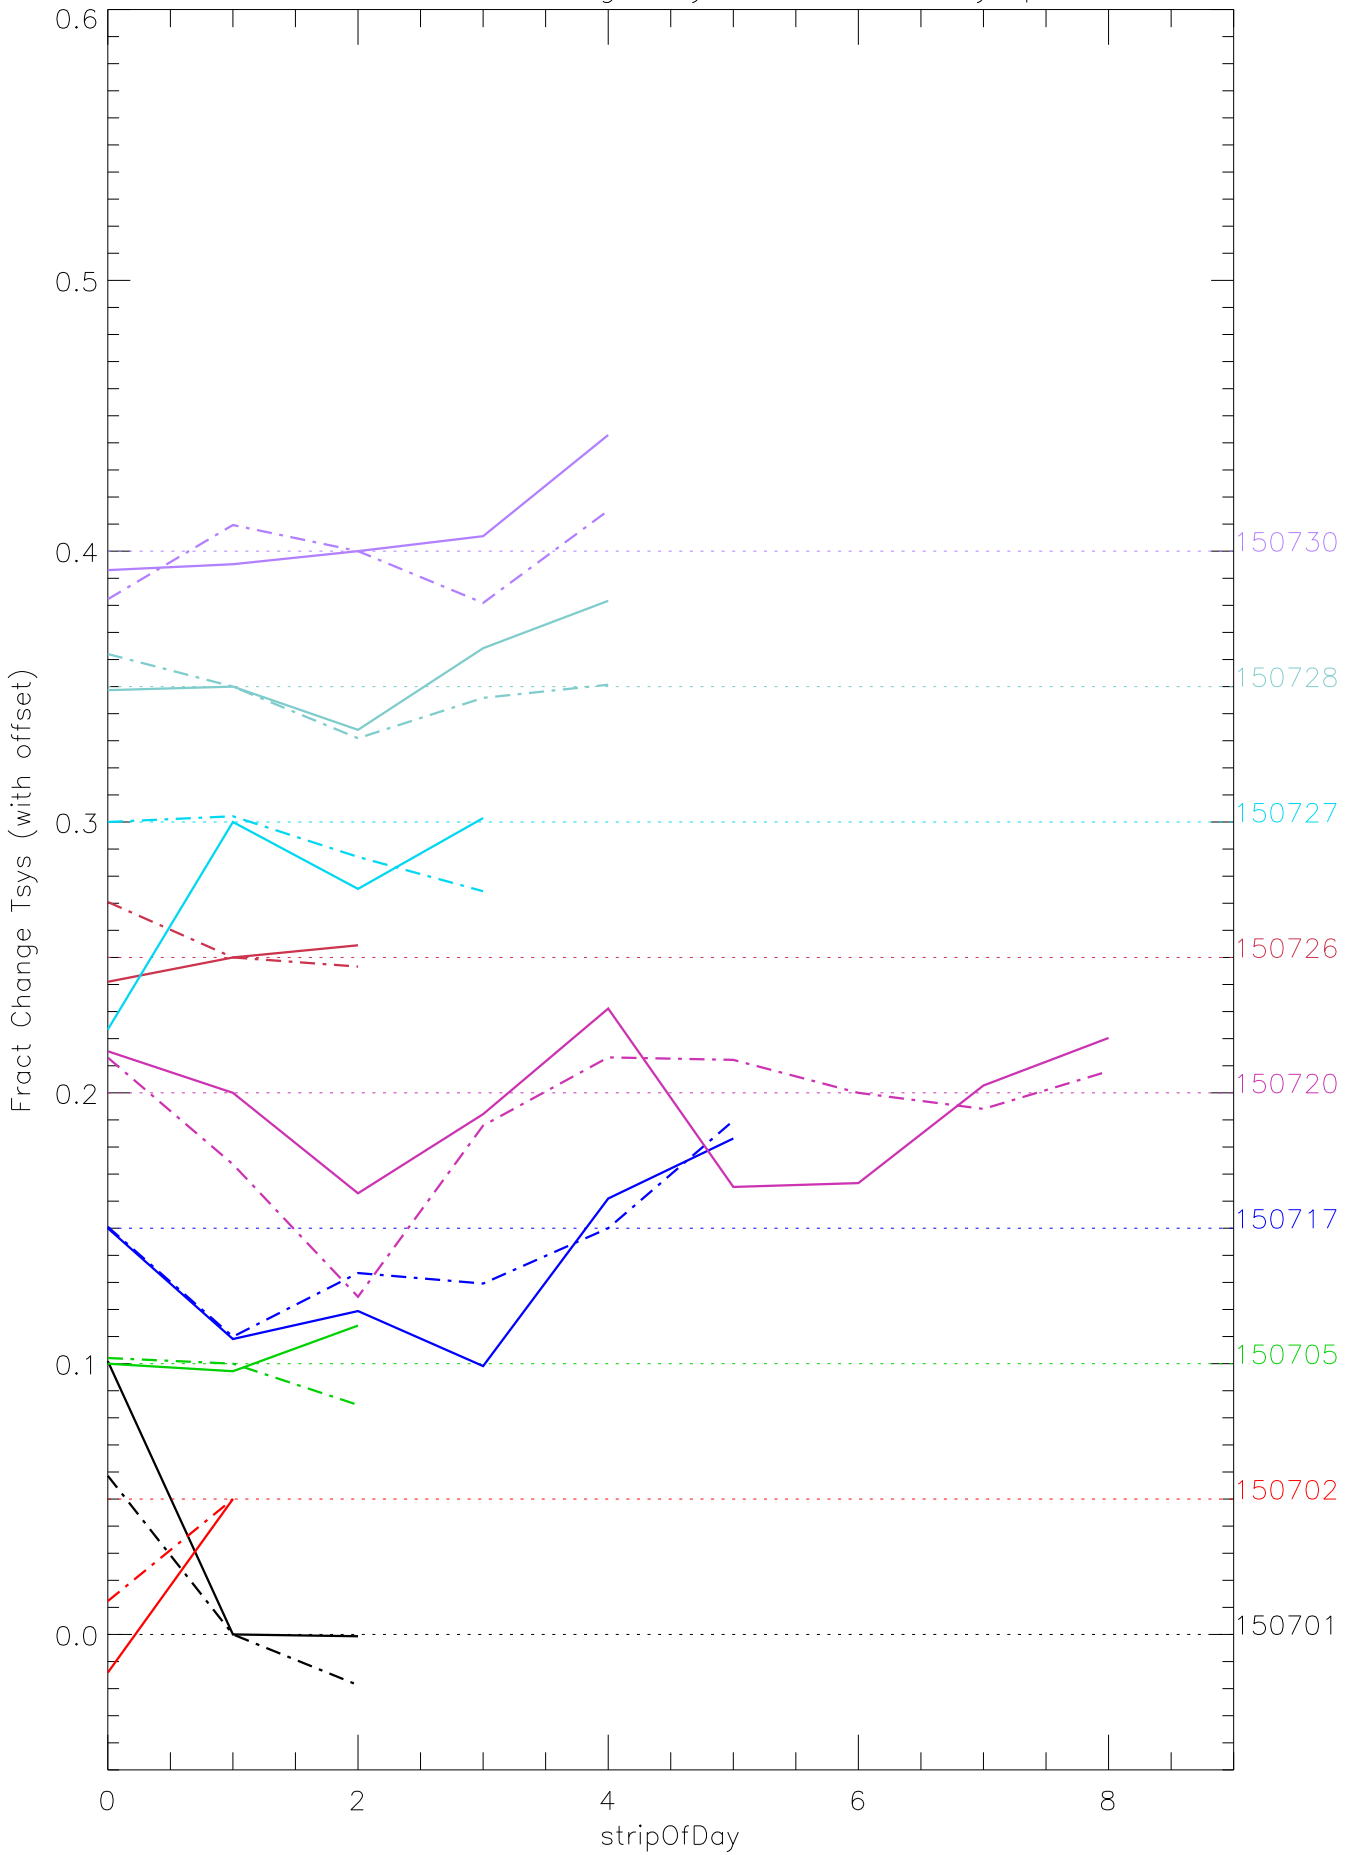

a2048 fractional change TsysK for each day. pixel:0

a2048 fractional change TsysK for each day. pixel:1

a2048 fractional change TsysK for each day. pixel:2

a2048 fractional change TsysK for each day. pixel:3

a2048 fractional change TsysK for each day. pixel:4

a2048 fractional change TsysK for each day. pixel:5

a2048 fractional change TsysK for each day. pixel:6