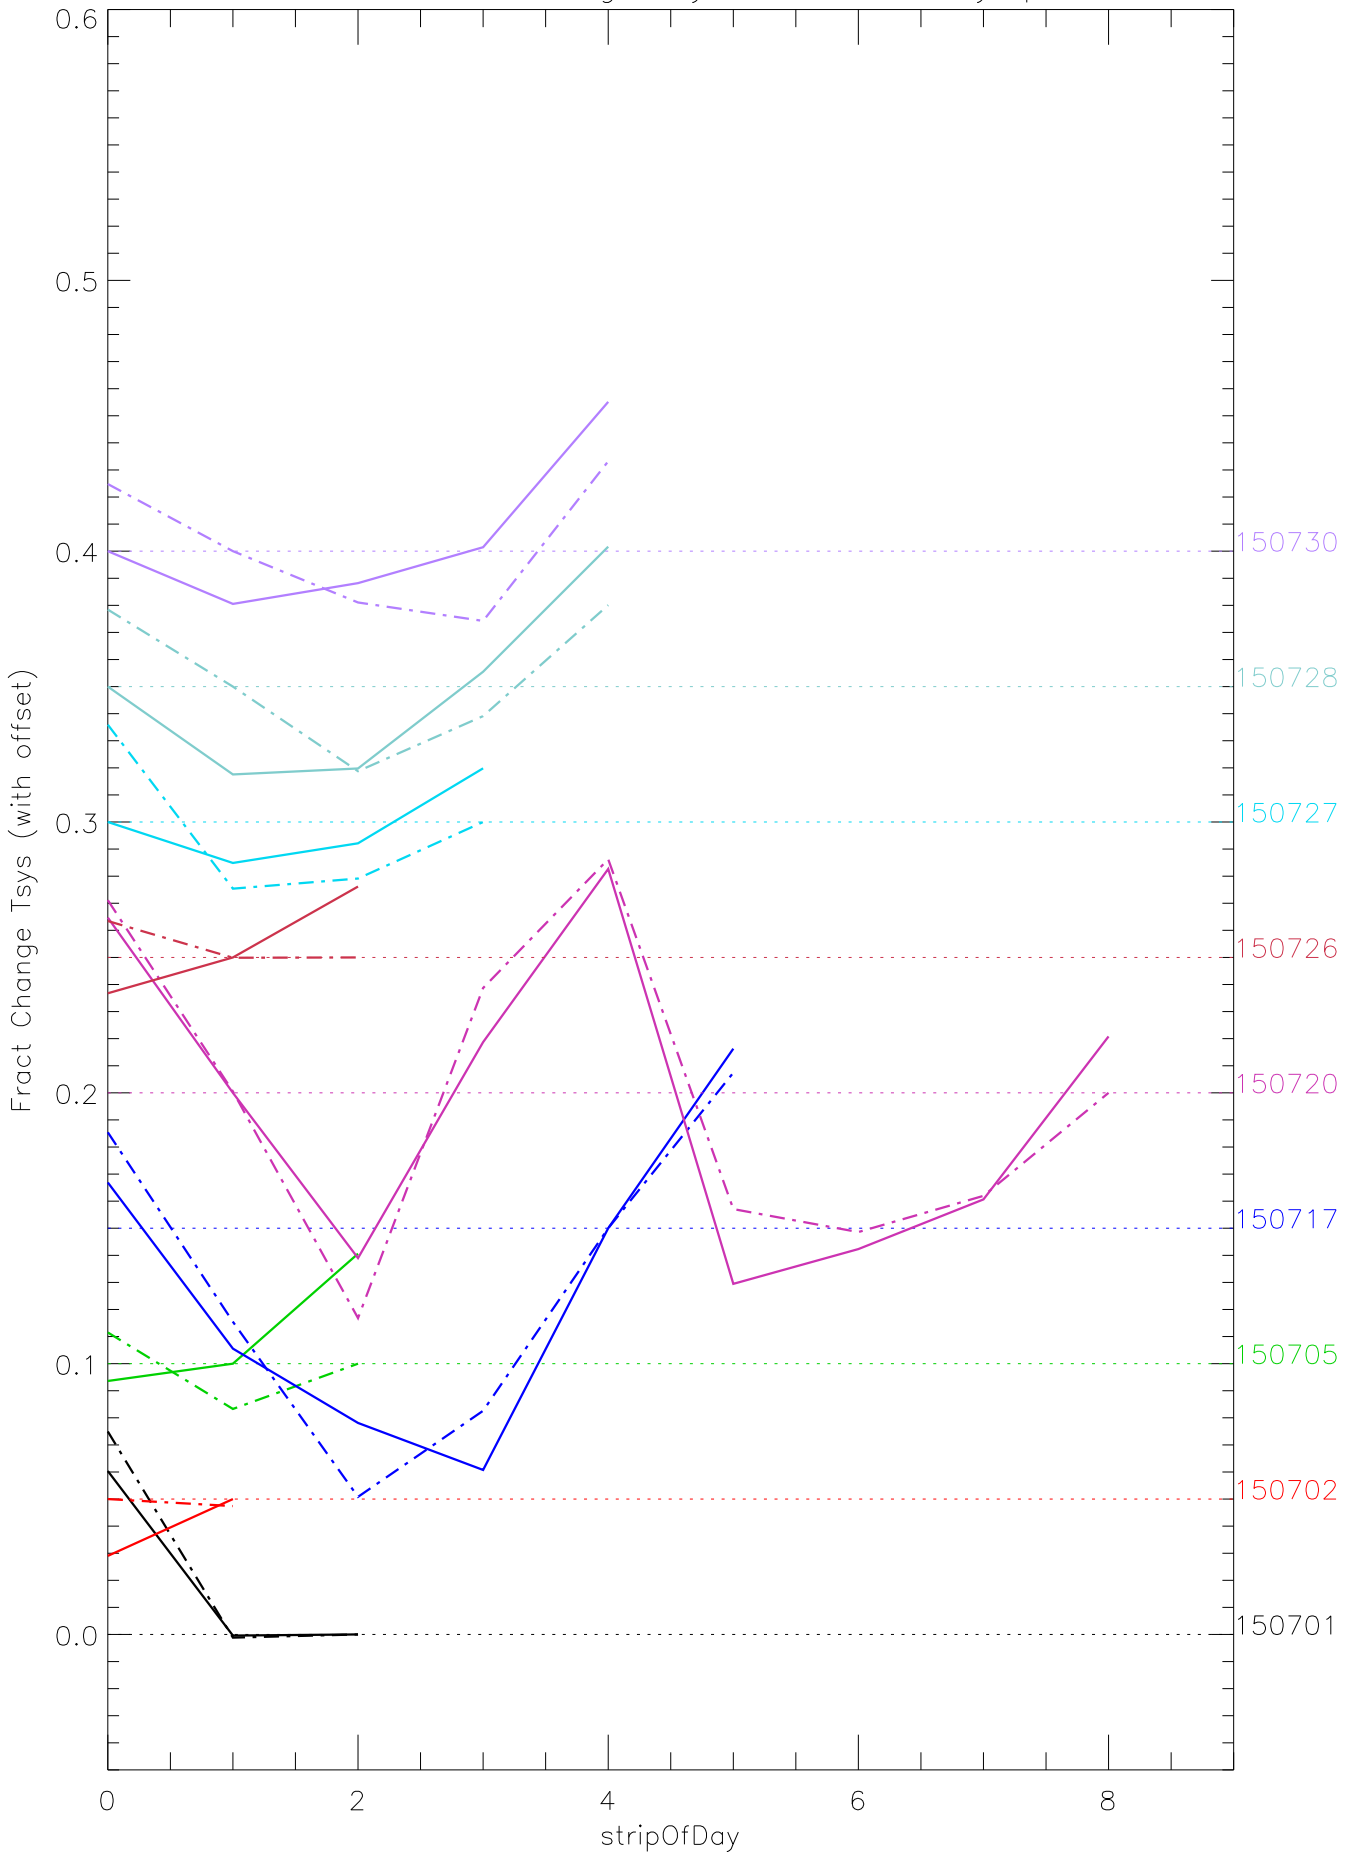

a2048 fractional change TsysK for each day. pixel:0

a2048 fractional change TsysK for each day. pixel:1

a2048 fractional change TsysK for each day. pixel:2

a2048 fractional change TsysK for each day. pixel:3

a2048 fractional change TsysK for each day. pixel:4

a2048 fractional change TsysK for each day. pixel:5

a2048 fractional change TsysK for each day. pixel:6