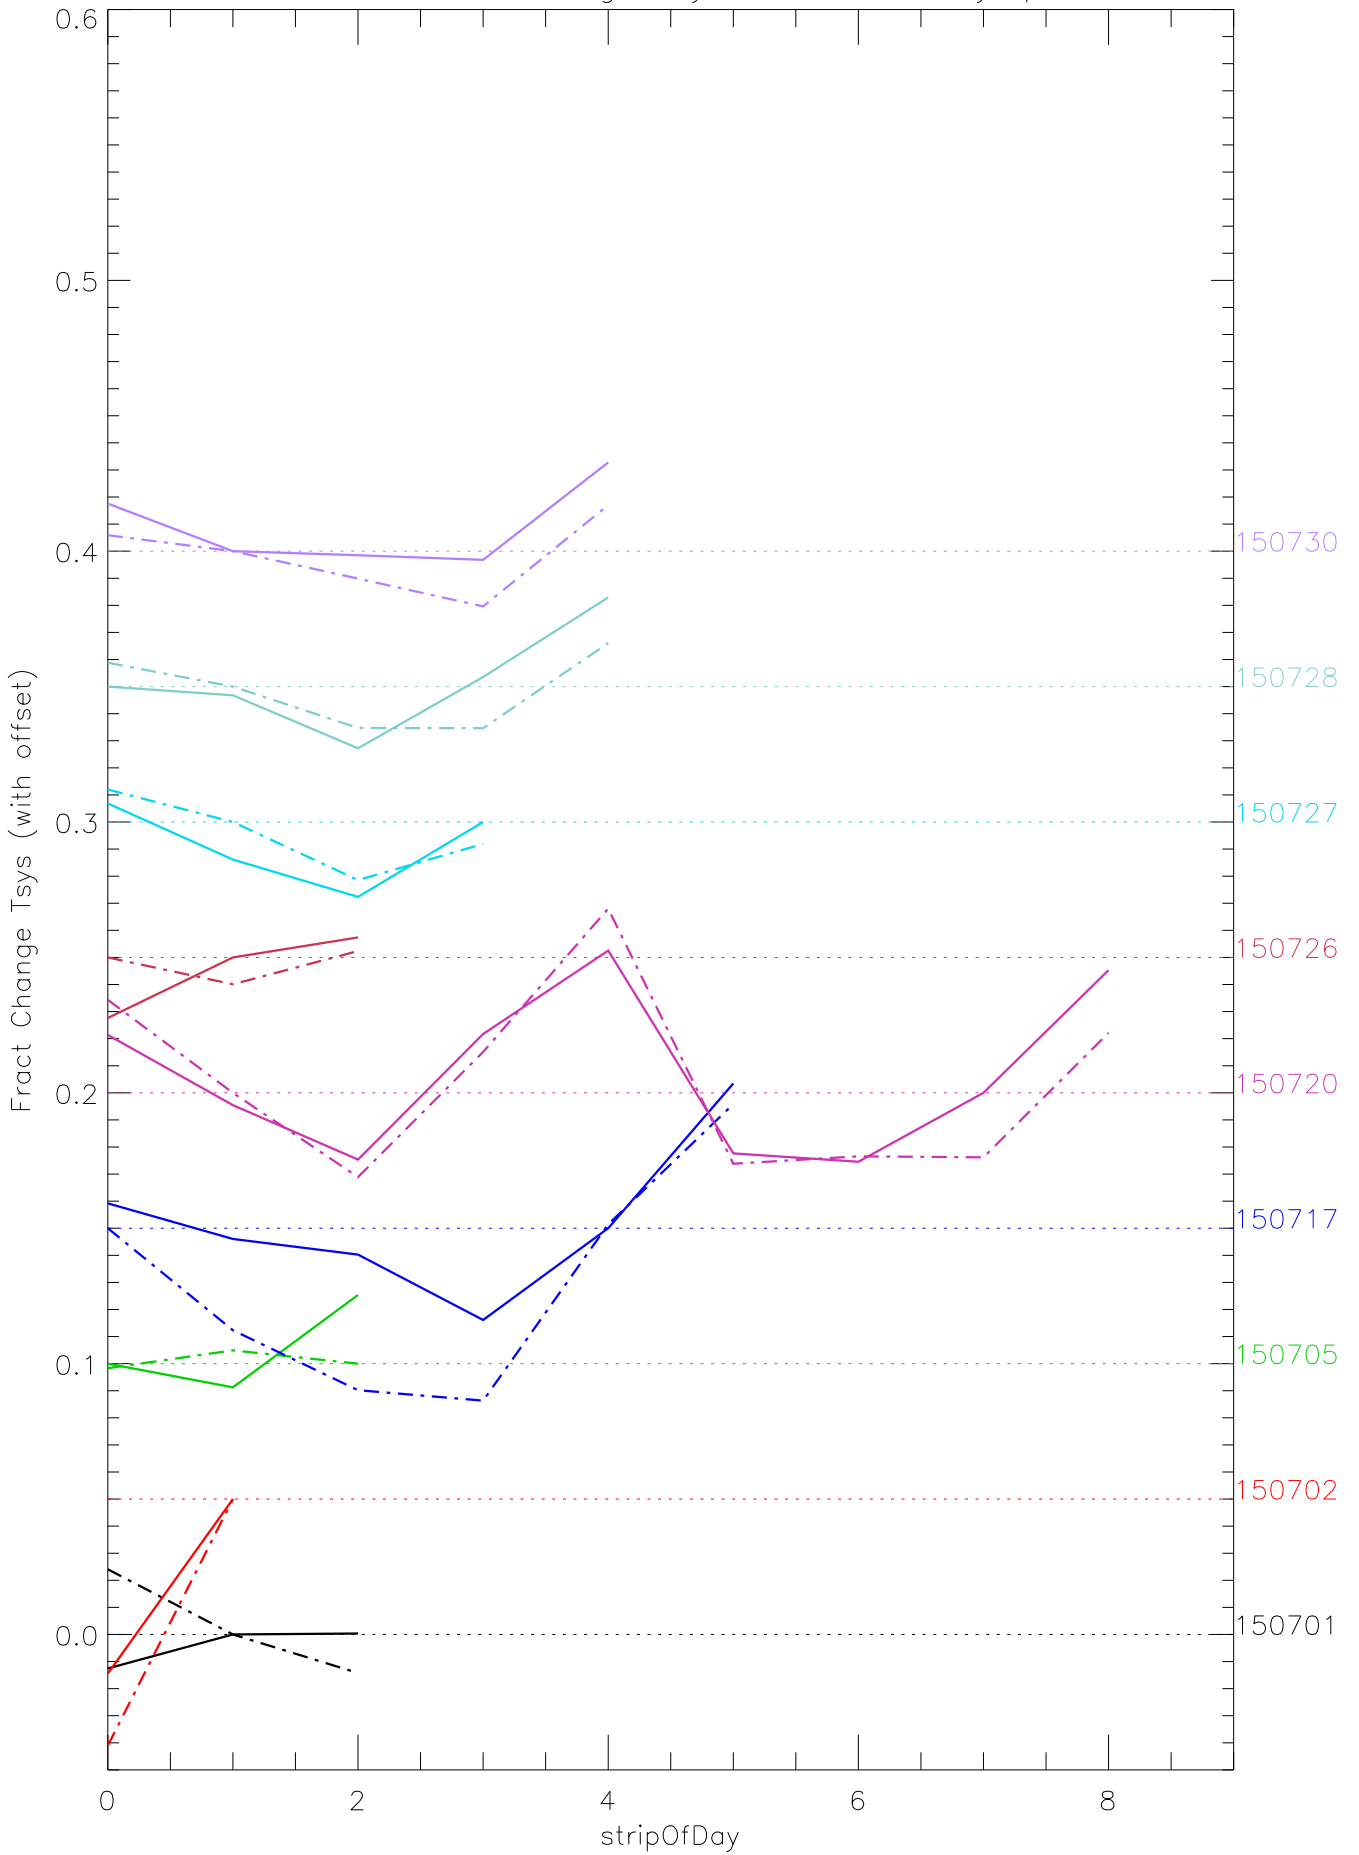

a2048 fractional change TsysK for each day. pixel:0

a2048 fractional change TsysK for each day. pixel:1

a2048 fractional change TsysK for each day. pixel:2

a2048 fractional change TsysK for each day. pixel:3

a2048 fractional change TsysK for each day. pixel:4

a2048 fractional change TsysK for each day. pixel:5

a2048 fractional change TsysK for each day. pixel:6