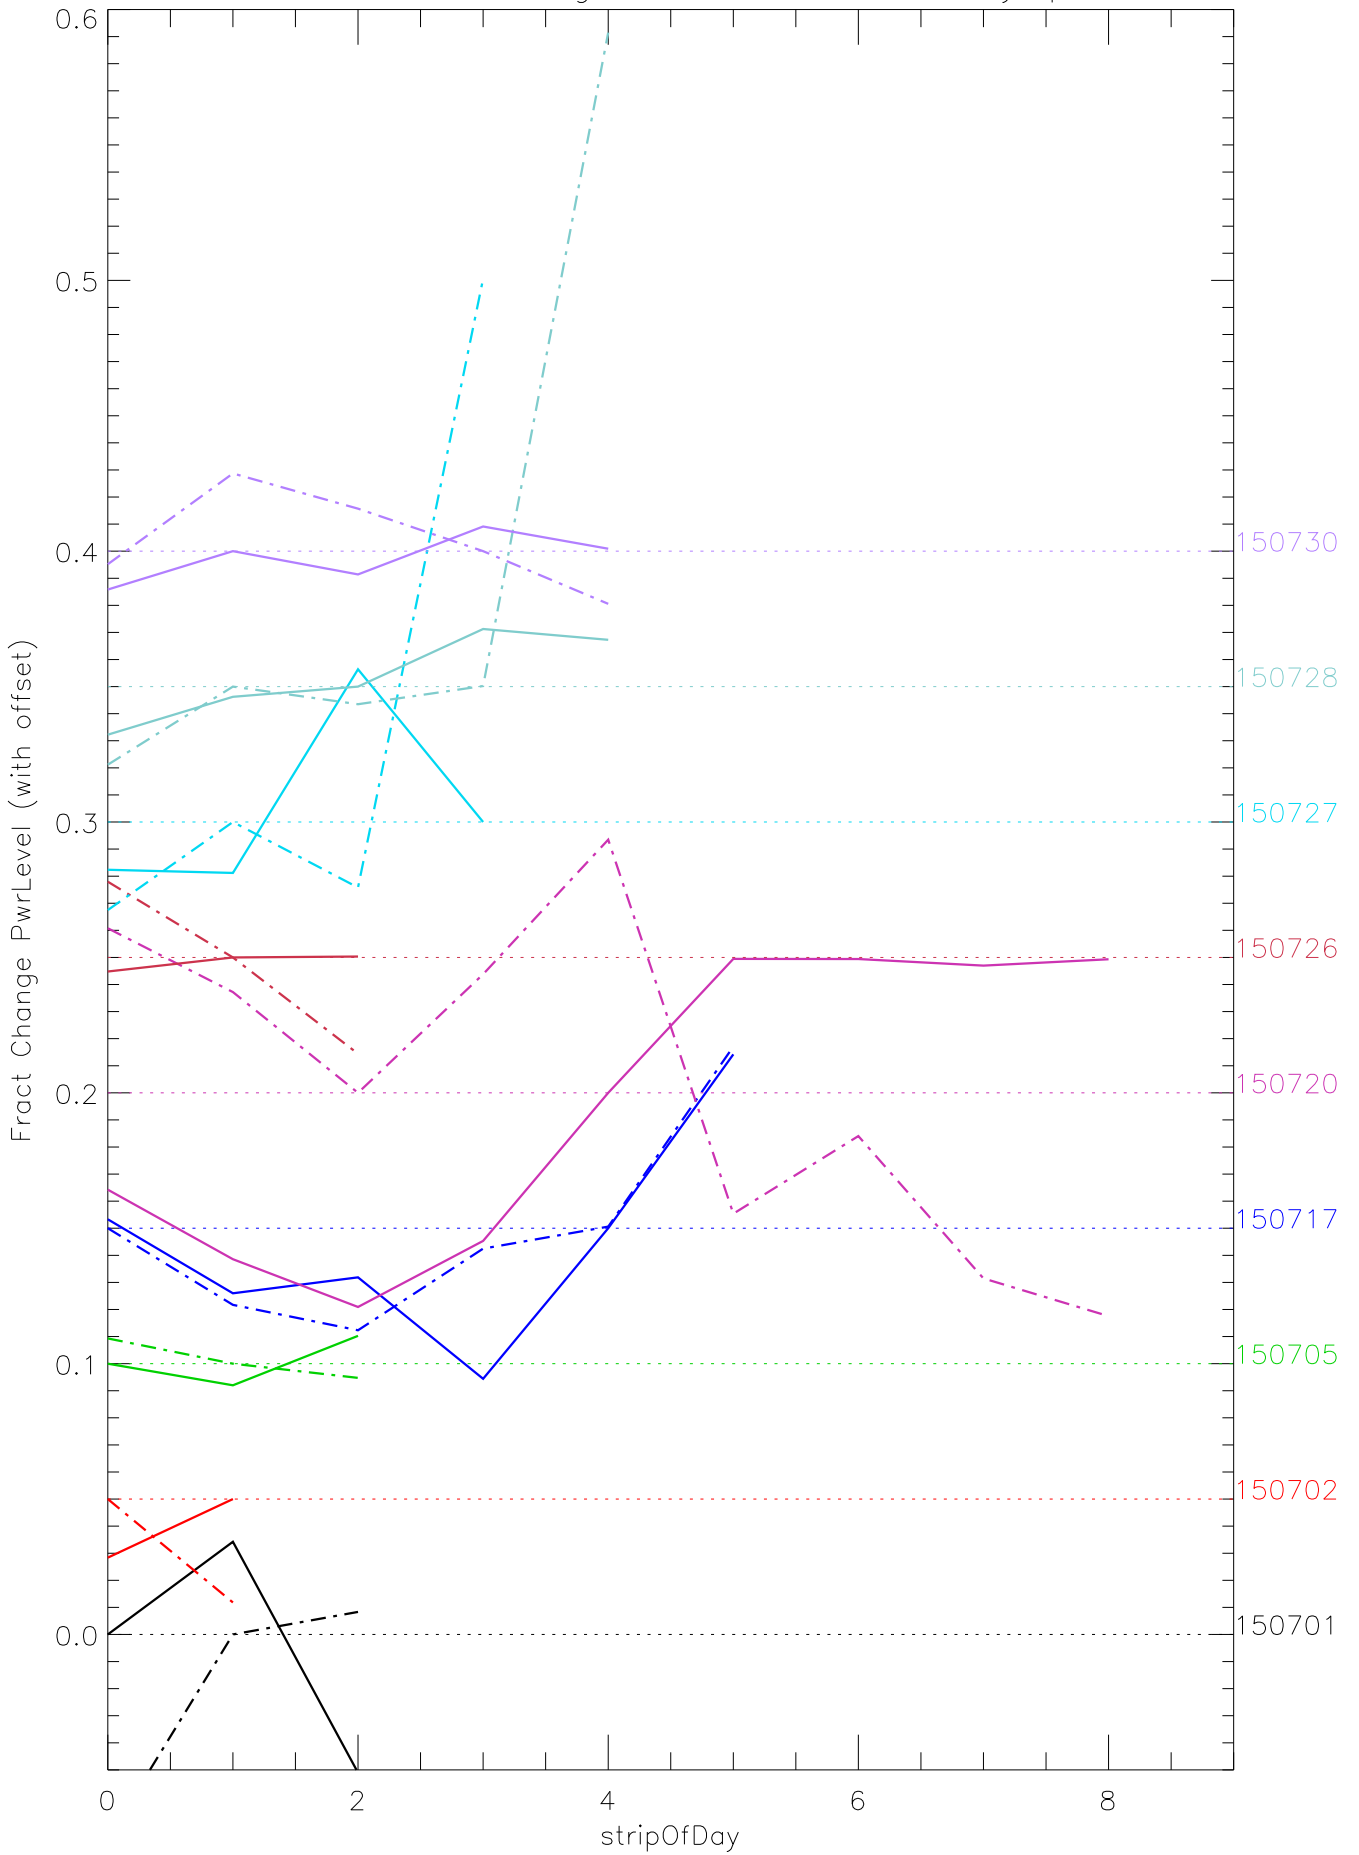

a2048 fractional change PwrLevel for each day. pixel:1

a2048 fractional change PwrLevel for each day. pixel:5

a2048 fractional change PwrLevel for each day. pixel:6