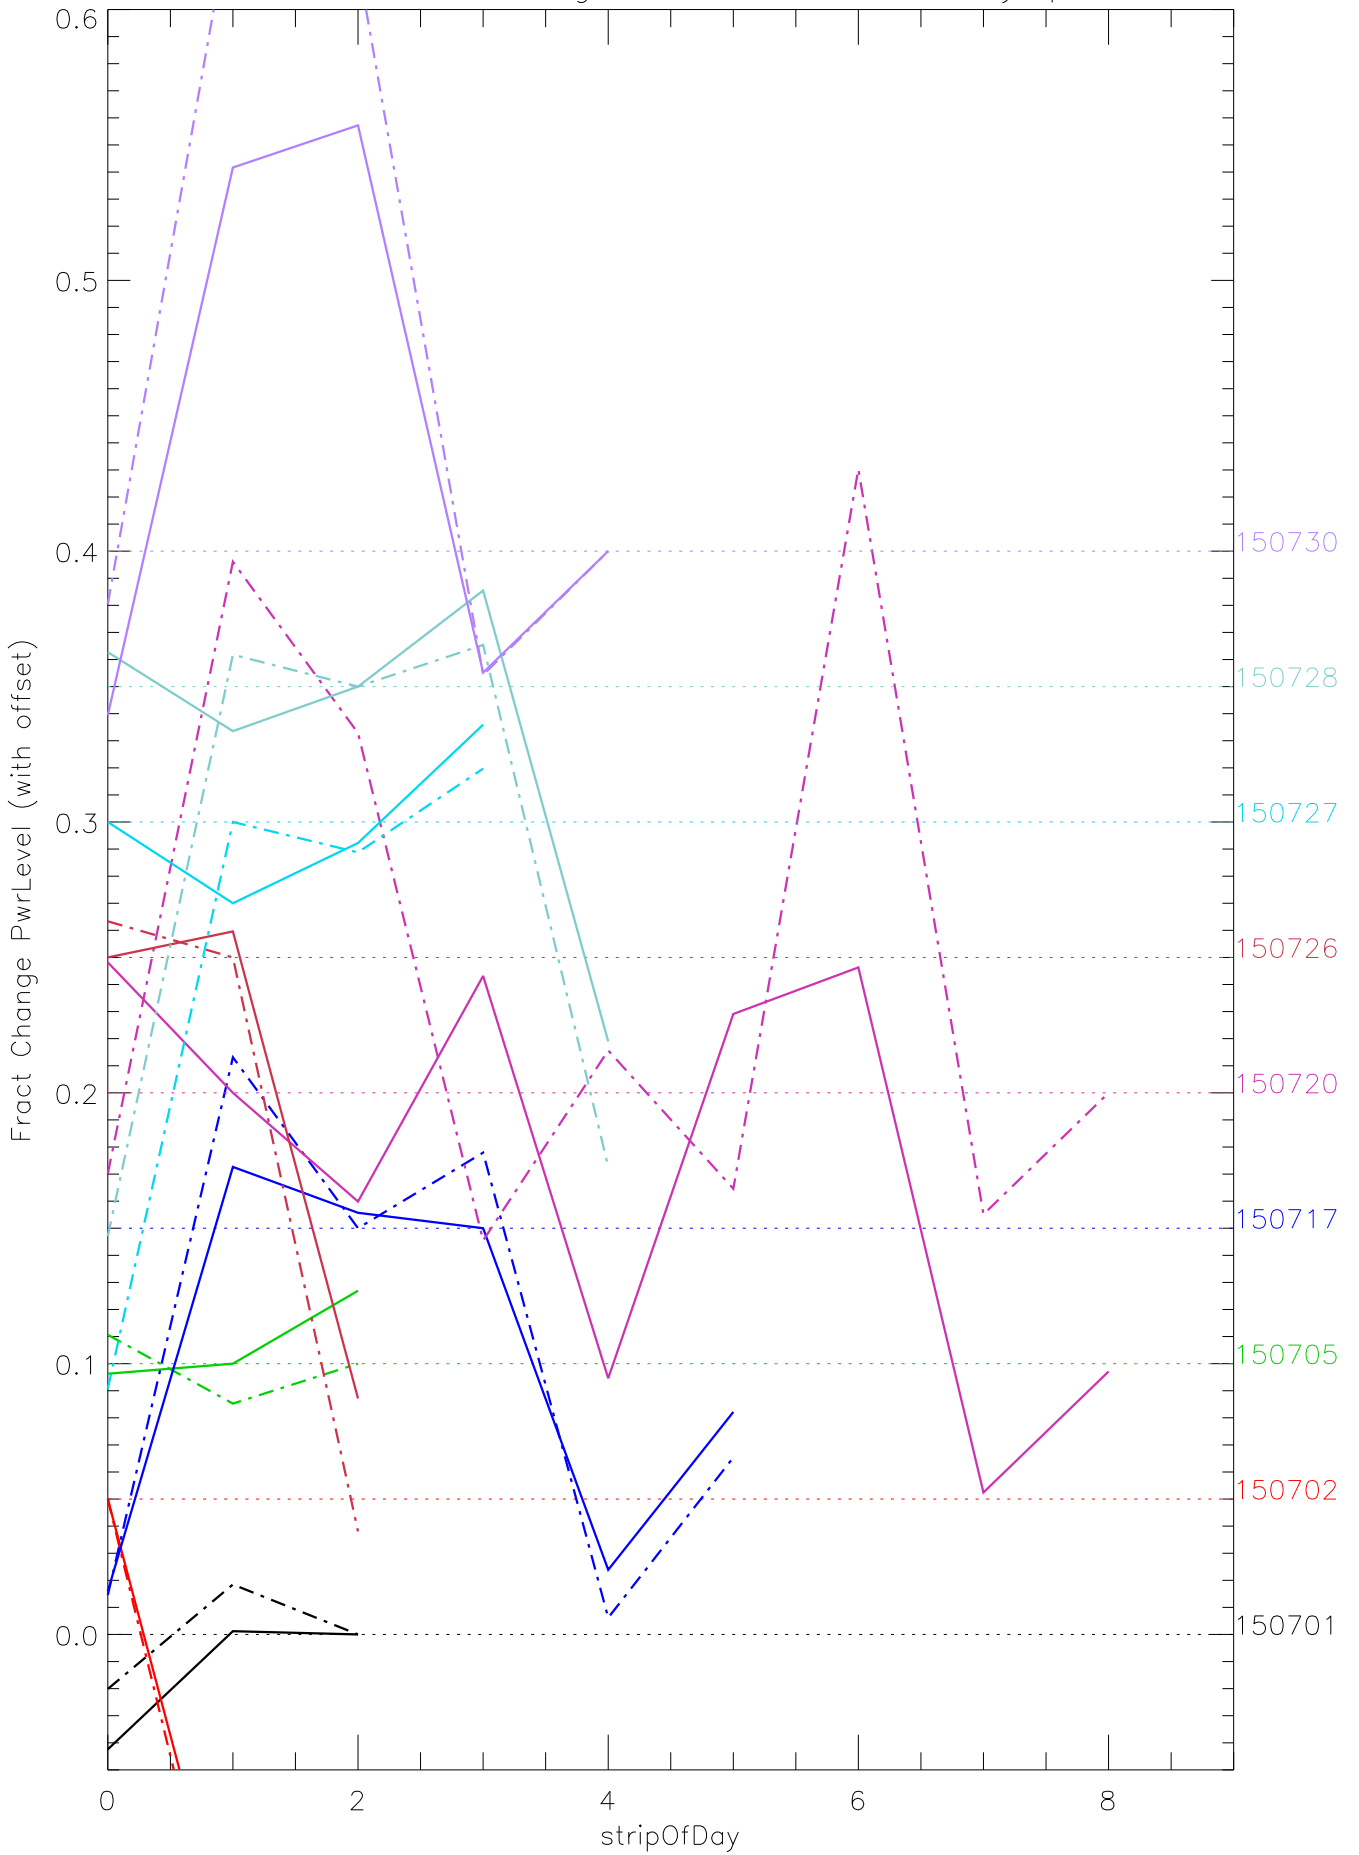

a2048 fractional change PwrLevel for each day. pixel:1

a2048 fractional change PwrLevel for each day. pixel:5

a2048 fractional change PwrLevel for each day. pixel:6