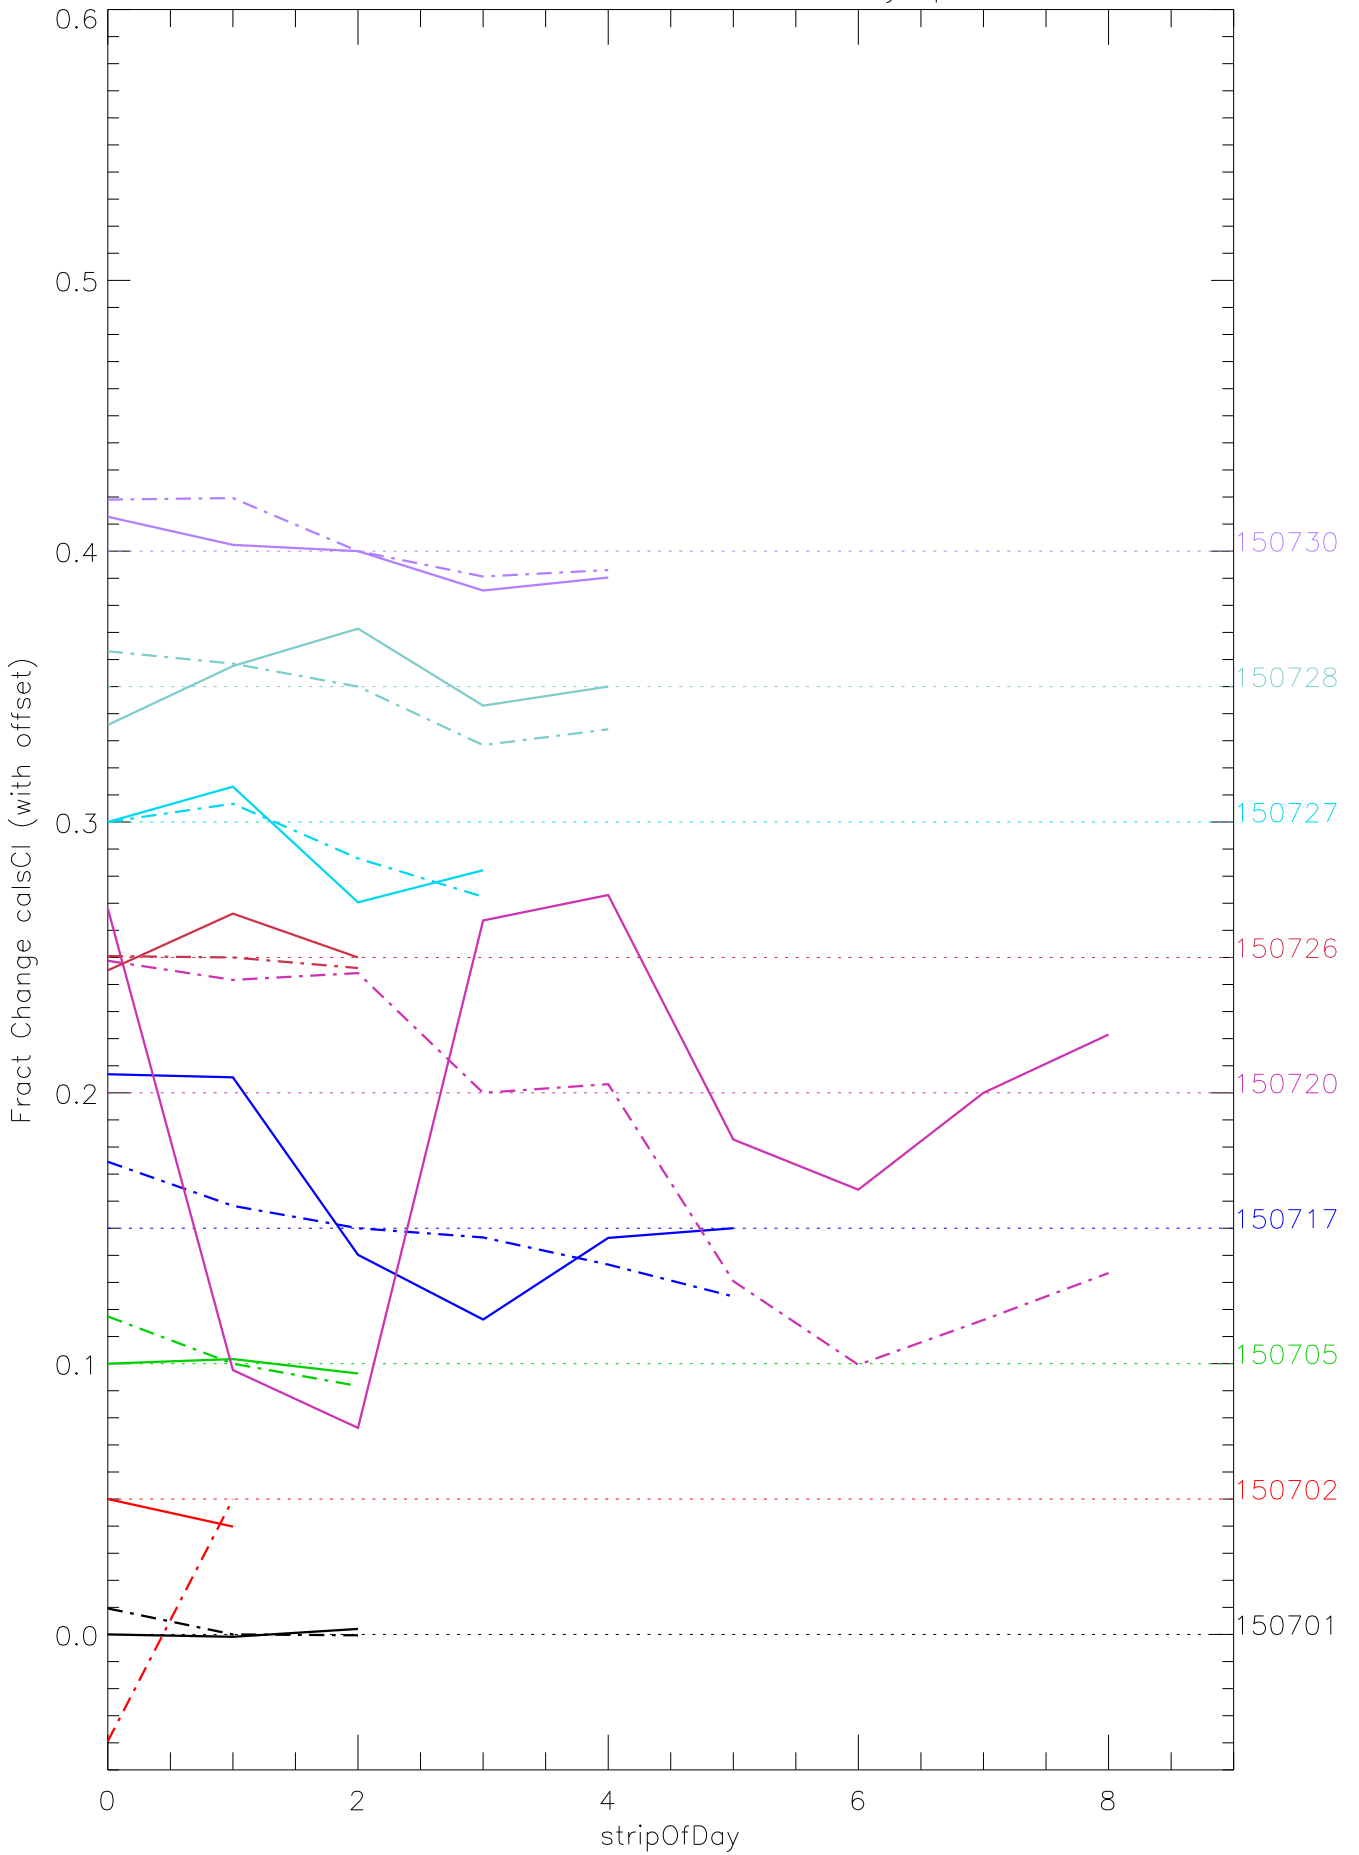

a2048 calsci factors for each day. pixel:0

a2048 calsci factors for each day. pixel:1

a2048 calsci factors for each day. pixel:2

a2048 calsci factors for each day. pixel:3

a2048 calsci factors for each day. pixel:4

a2048 calsci factors for each day. pixel:6