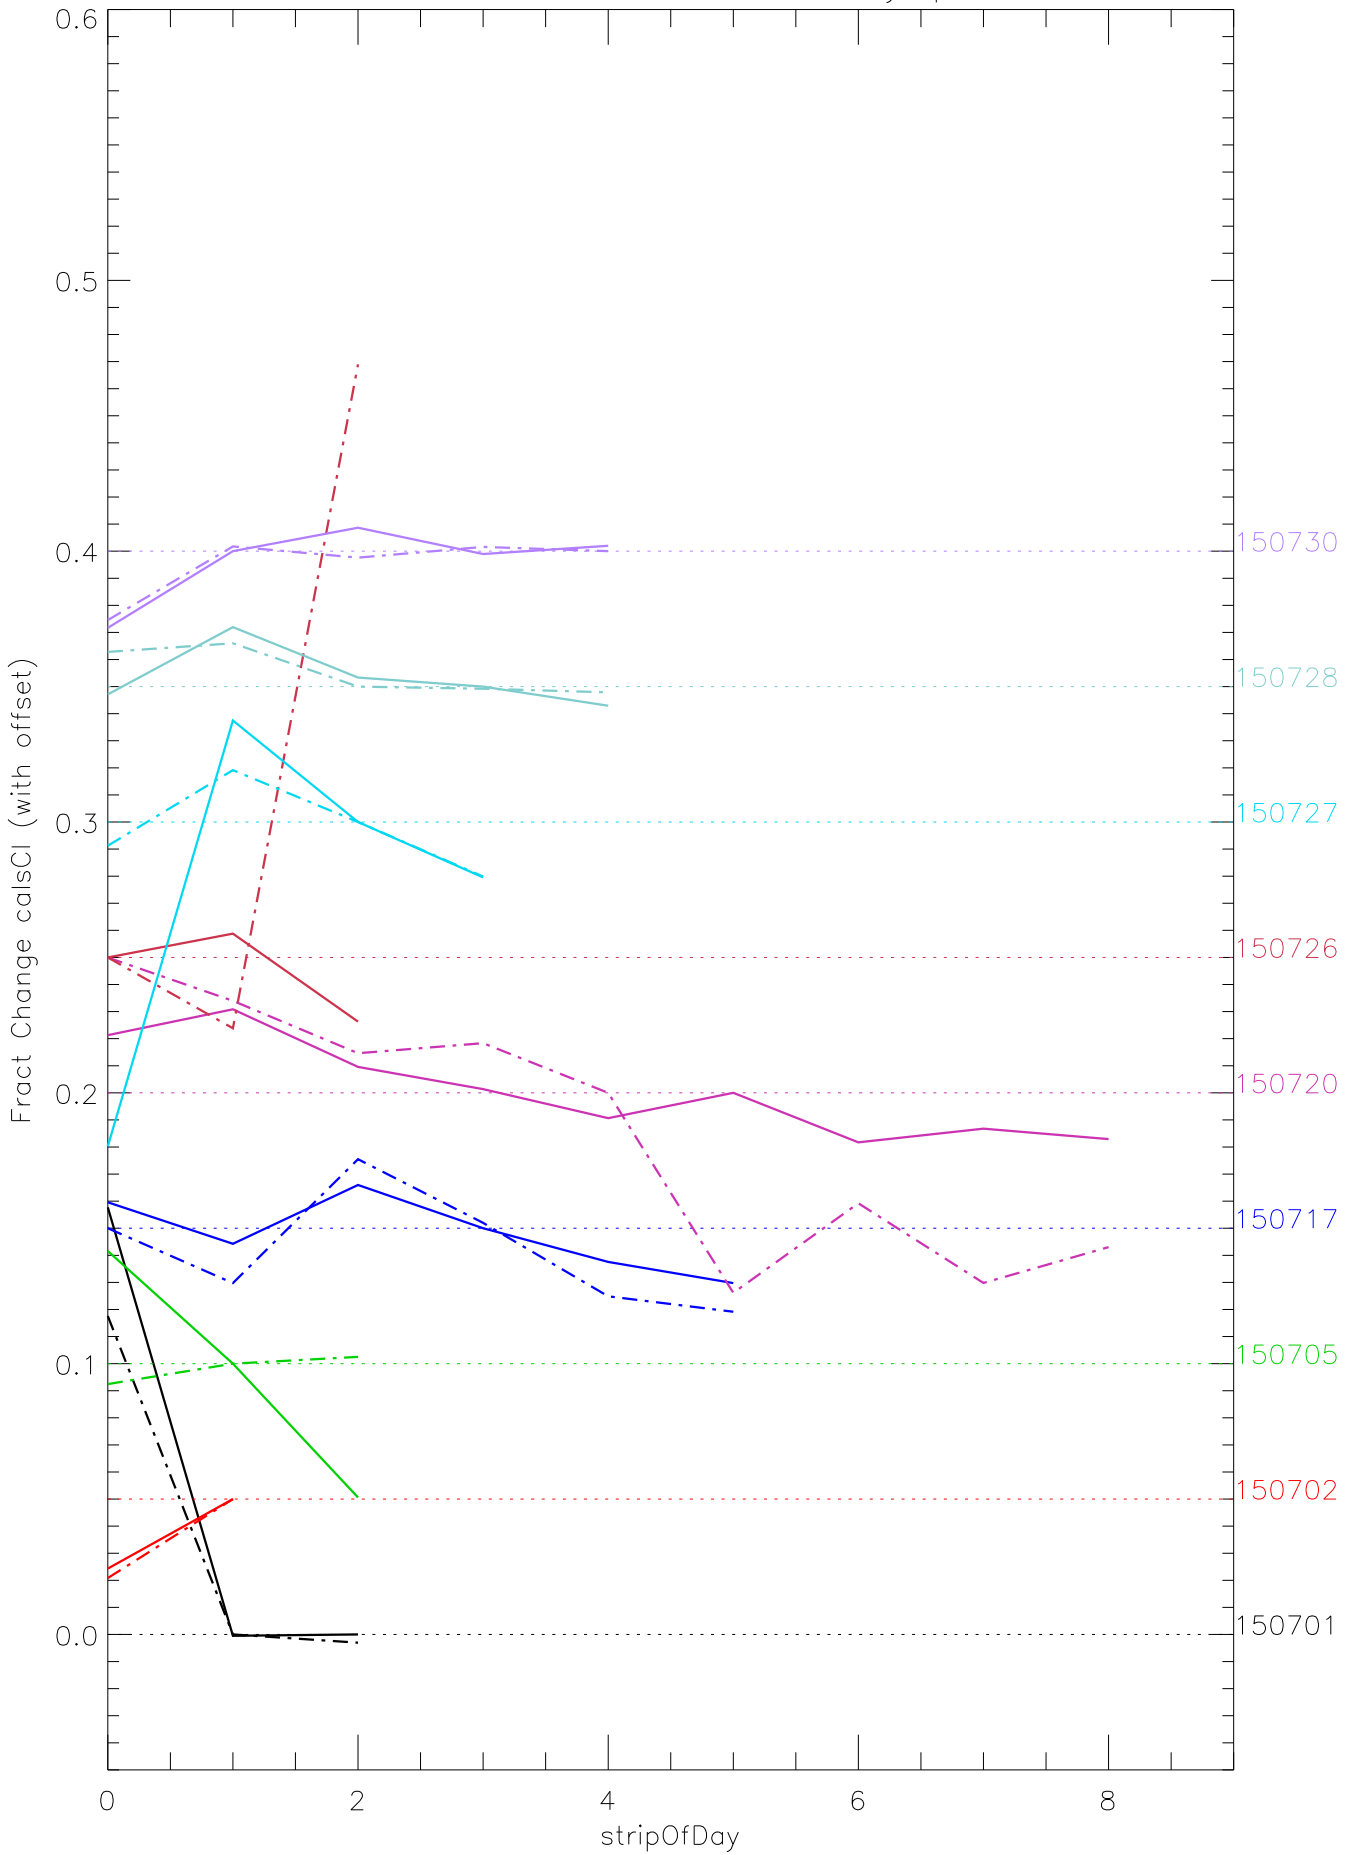

a2048 calsci factors for each day. pixel:0

a2048 calsci factors for each day. pixel:1

a2048 calsci factors for each day. pixel:2

a2048 calsci factors for each day. pixel:3

a2048 calsci factors for each day. pixel:4

a2048 calsci factors for each day. pixel:6