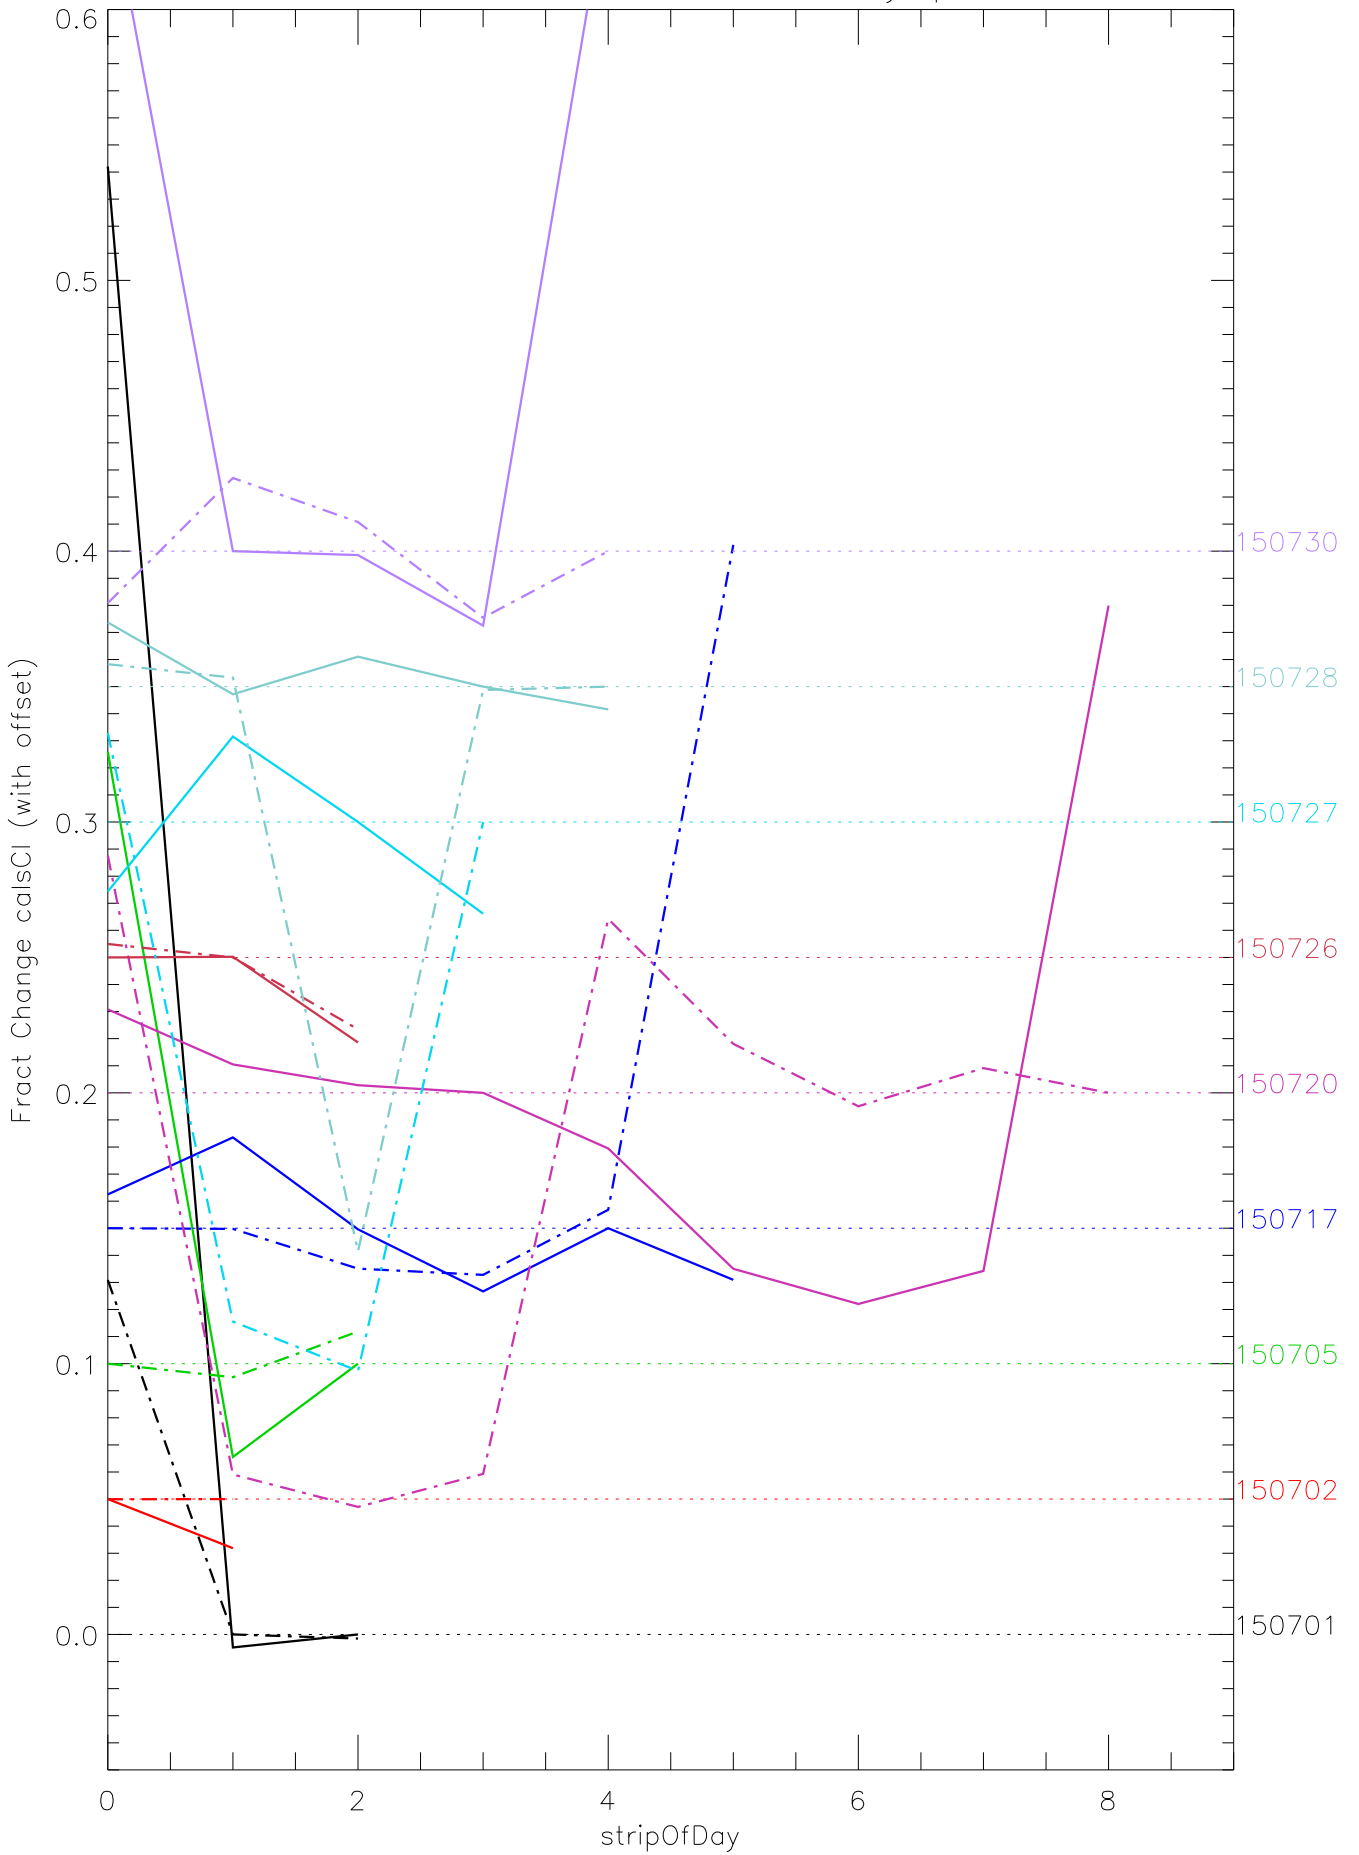

a2048 calsci factors for each day. pixel:0

a2048 calsci factors for each day. pixel:1

a2048 calsci factors for each day. pixel:2

a2048 calsci factors for each day. pixel:3

a2048 calsci factors for each day. pixel:4

a2048 calsci factors for each day. pixel:6