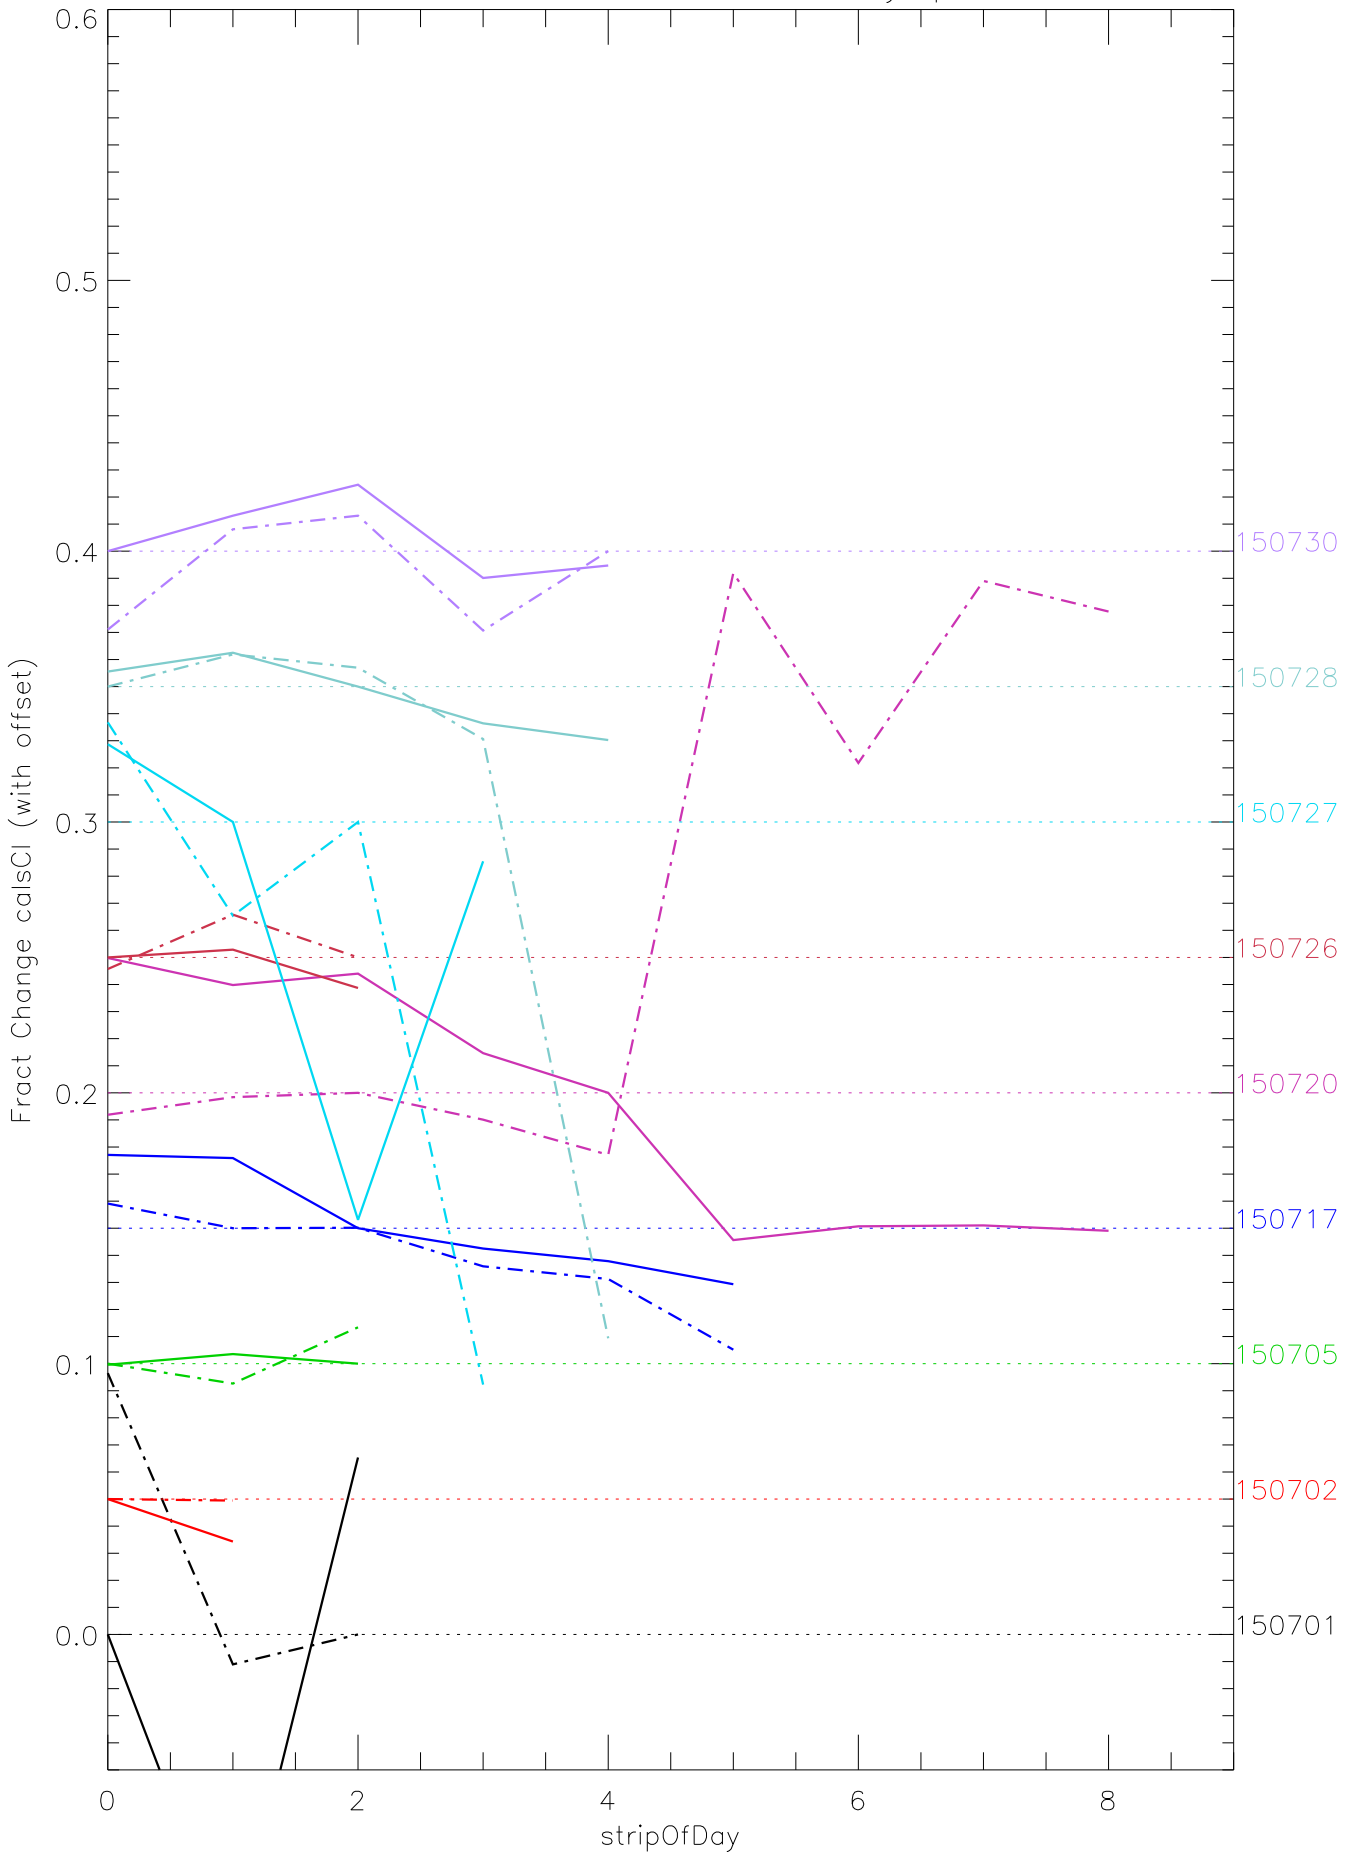

a2048 calsci factors for each day. pixel:0

a2048 calsci factors for each day. pixel:1

a2048 calsci factors for each day. pixel:2

a2048 calsci factors for each day. pixel:3

a2048 calsci factors for each day. pixel:4

a2048 calsci factors for each day. pixel:6