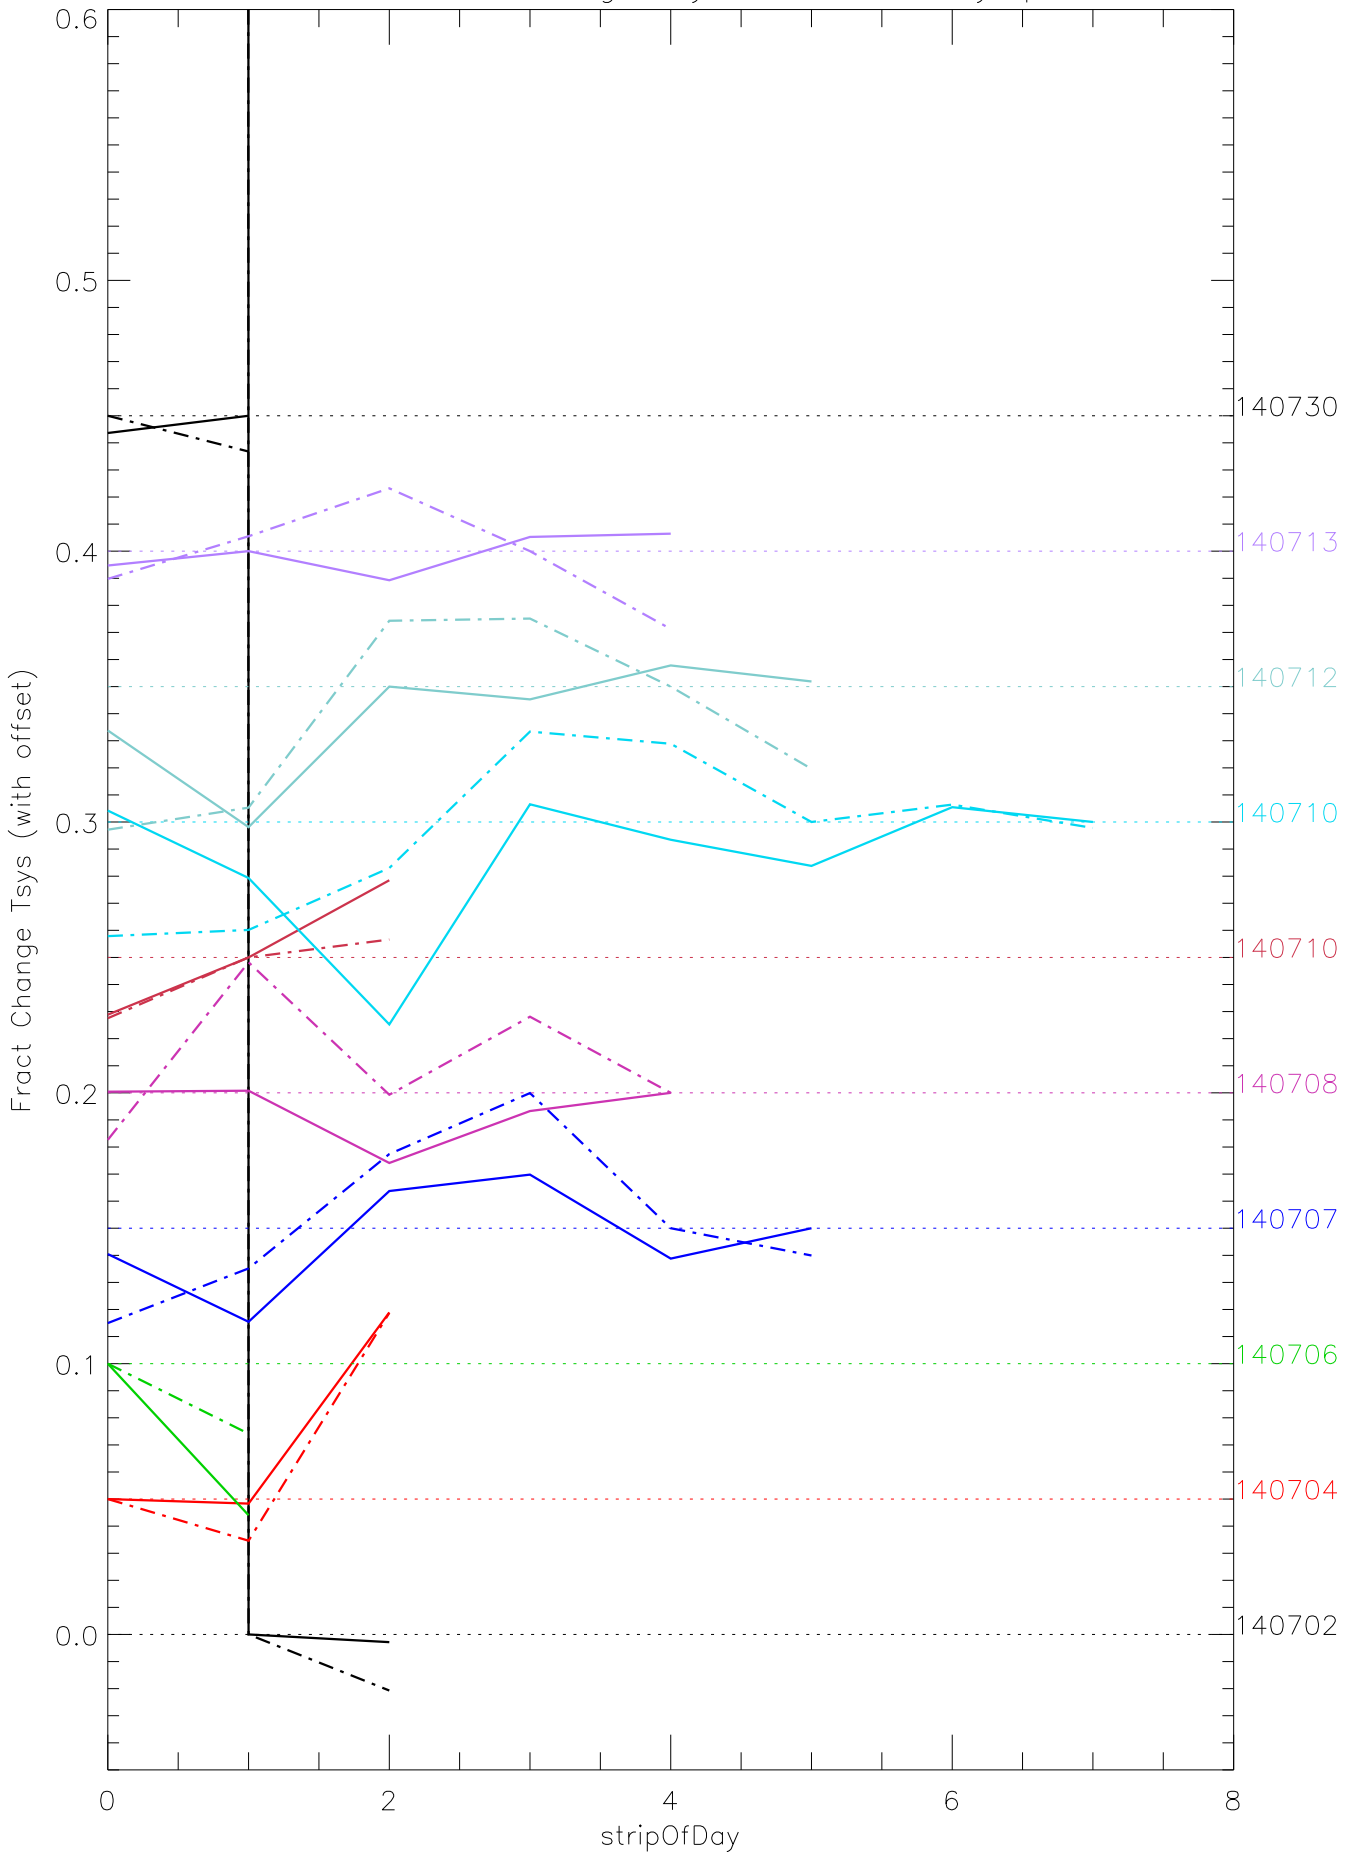

a2048 fractional change TsysK for each day. pixel:0

a2048 fractional change TsysK for each day. pixel:1

a2048 fractional change TsysK for each day. pixel:2

a2048 fractional change TsysK for each day. pixel:3

a2048 fractional change TsysK for each day. pixel:6