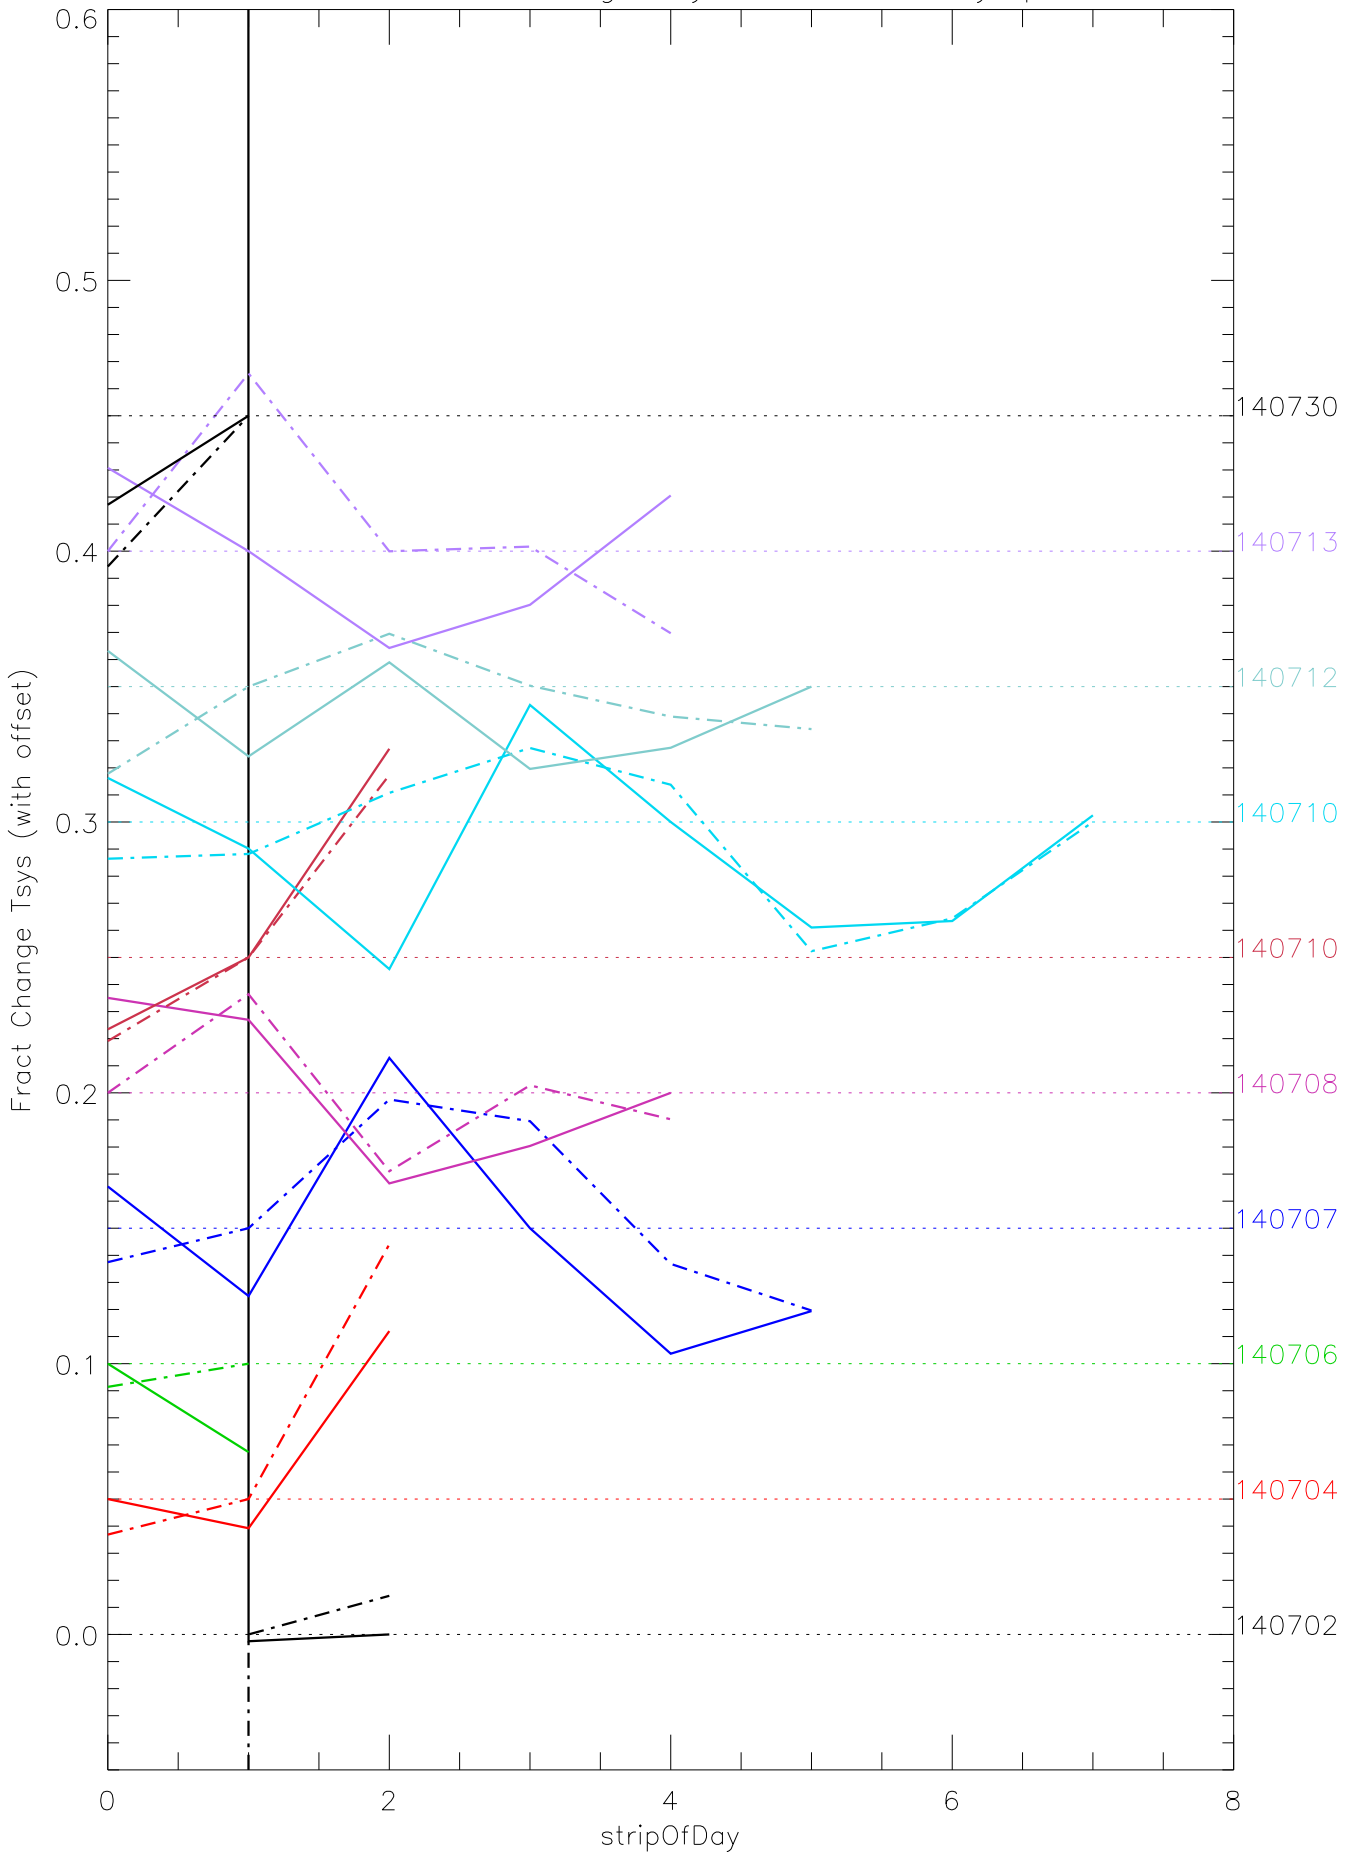

a2048 fractional change TsysK for each day. pixel:0

a2048 fractional change TsysK for each day. pixel:1

a2048 fractional change TsysK for each day. pixel:2

a2048 fractional change TsysK for each day. pixel:3

a2048 fractional change TsysK for each day. pixel:6