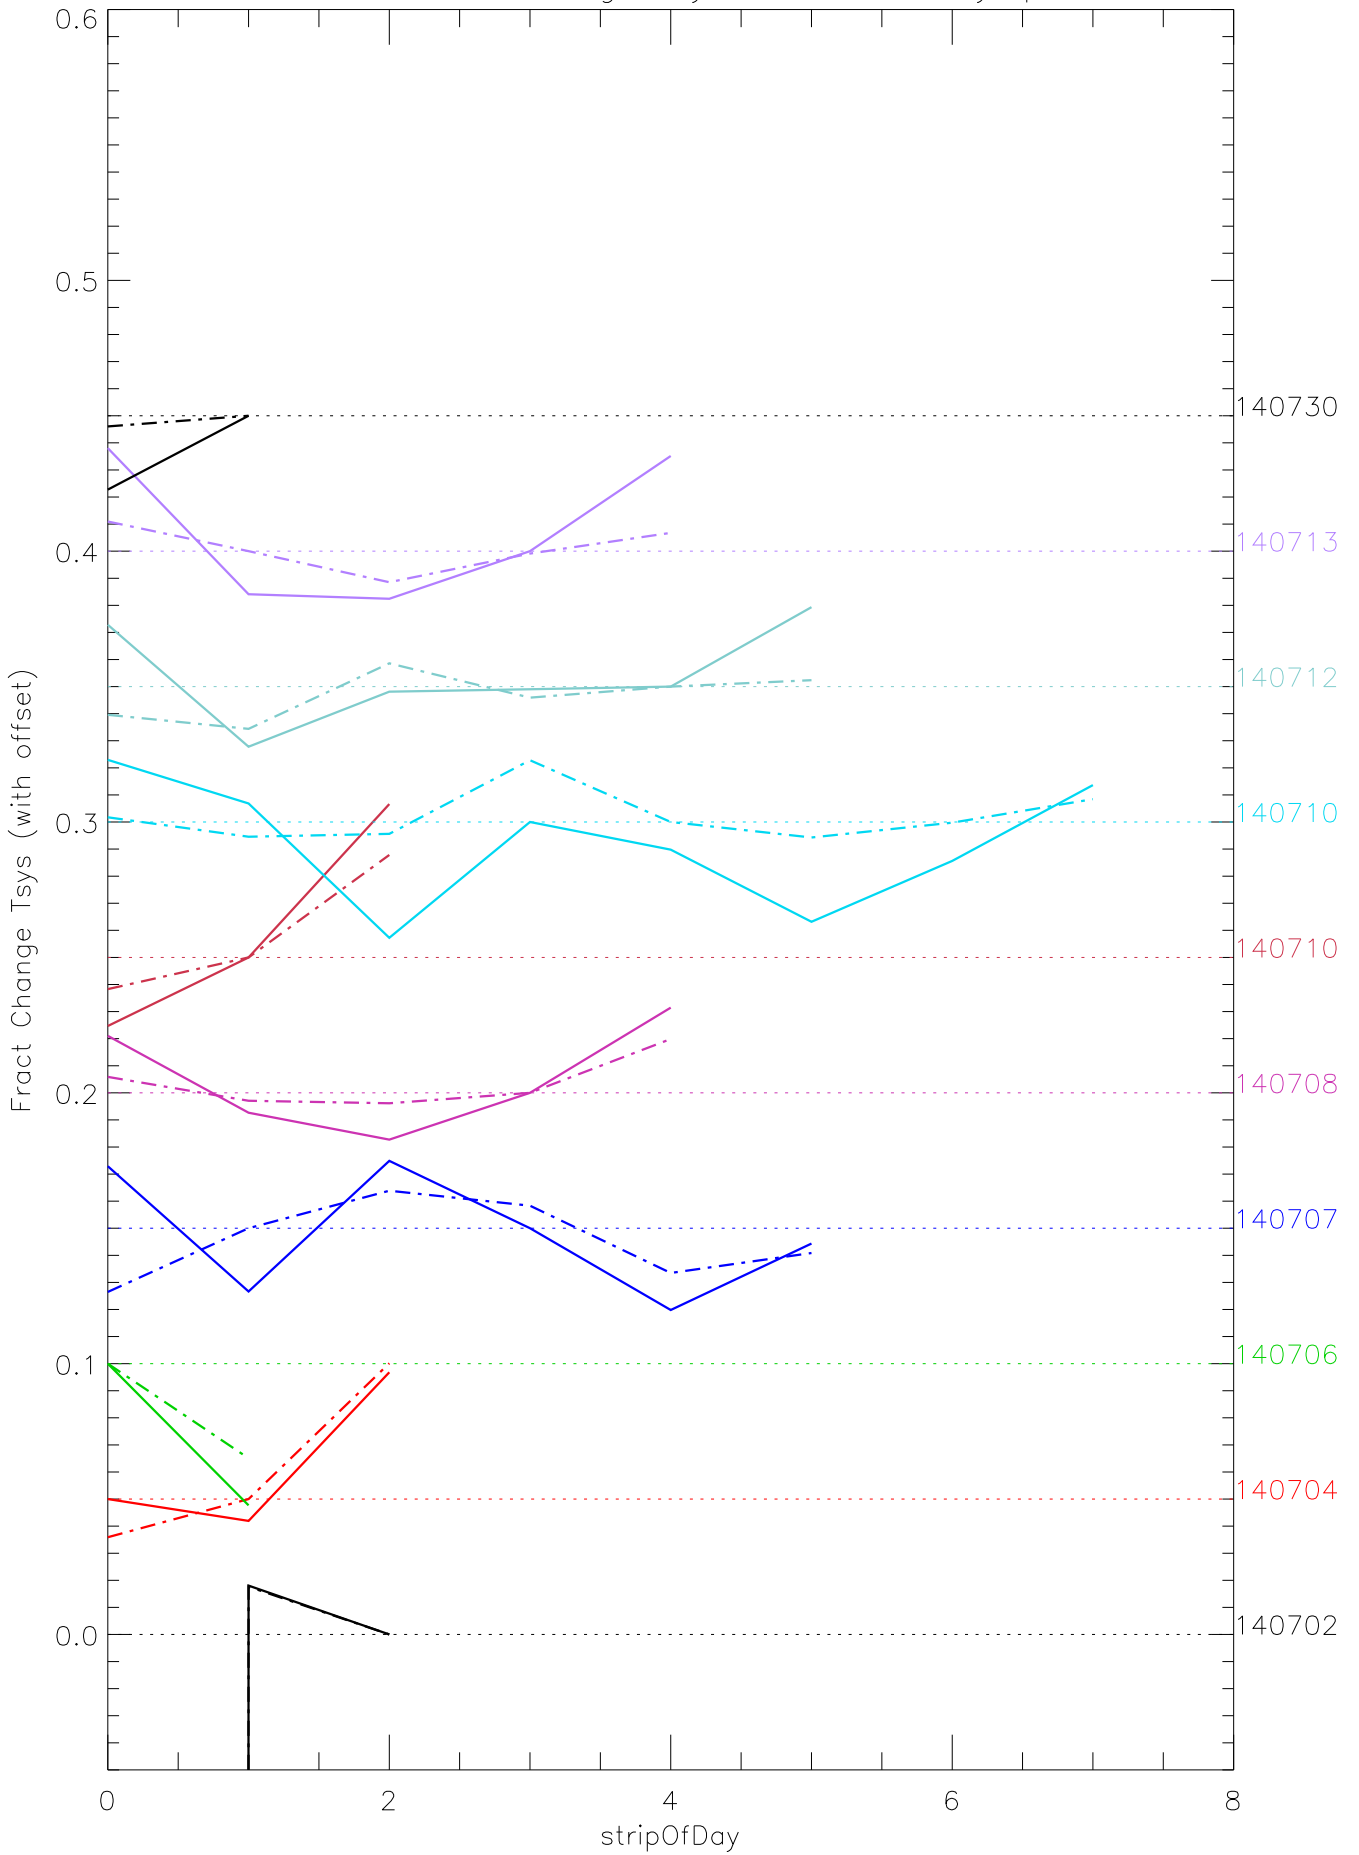

a2048 fractional change TsysK for each day. pixel:0

a2048 fractional change TsysK for each day. pixel:1

a2048 fractional change TsysK for each day. pixel:2

a2048 fractional change TsysK for each day. pixel:3

a2048 fractional change TsysK for each day. pixel:6