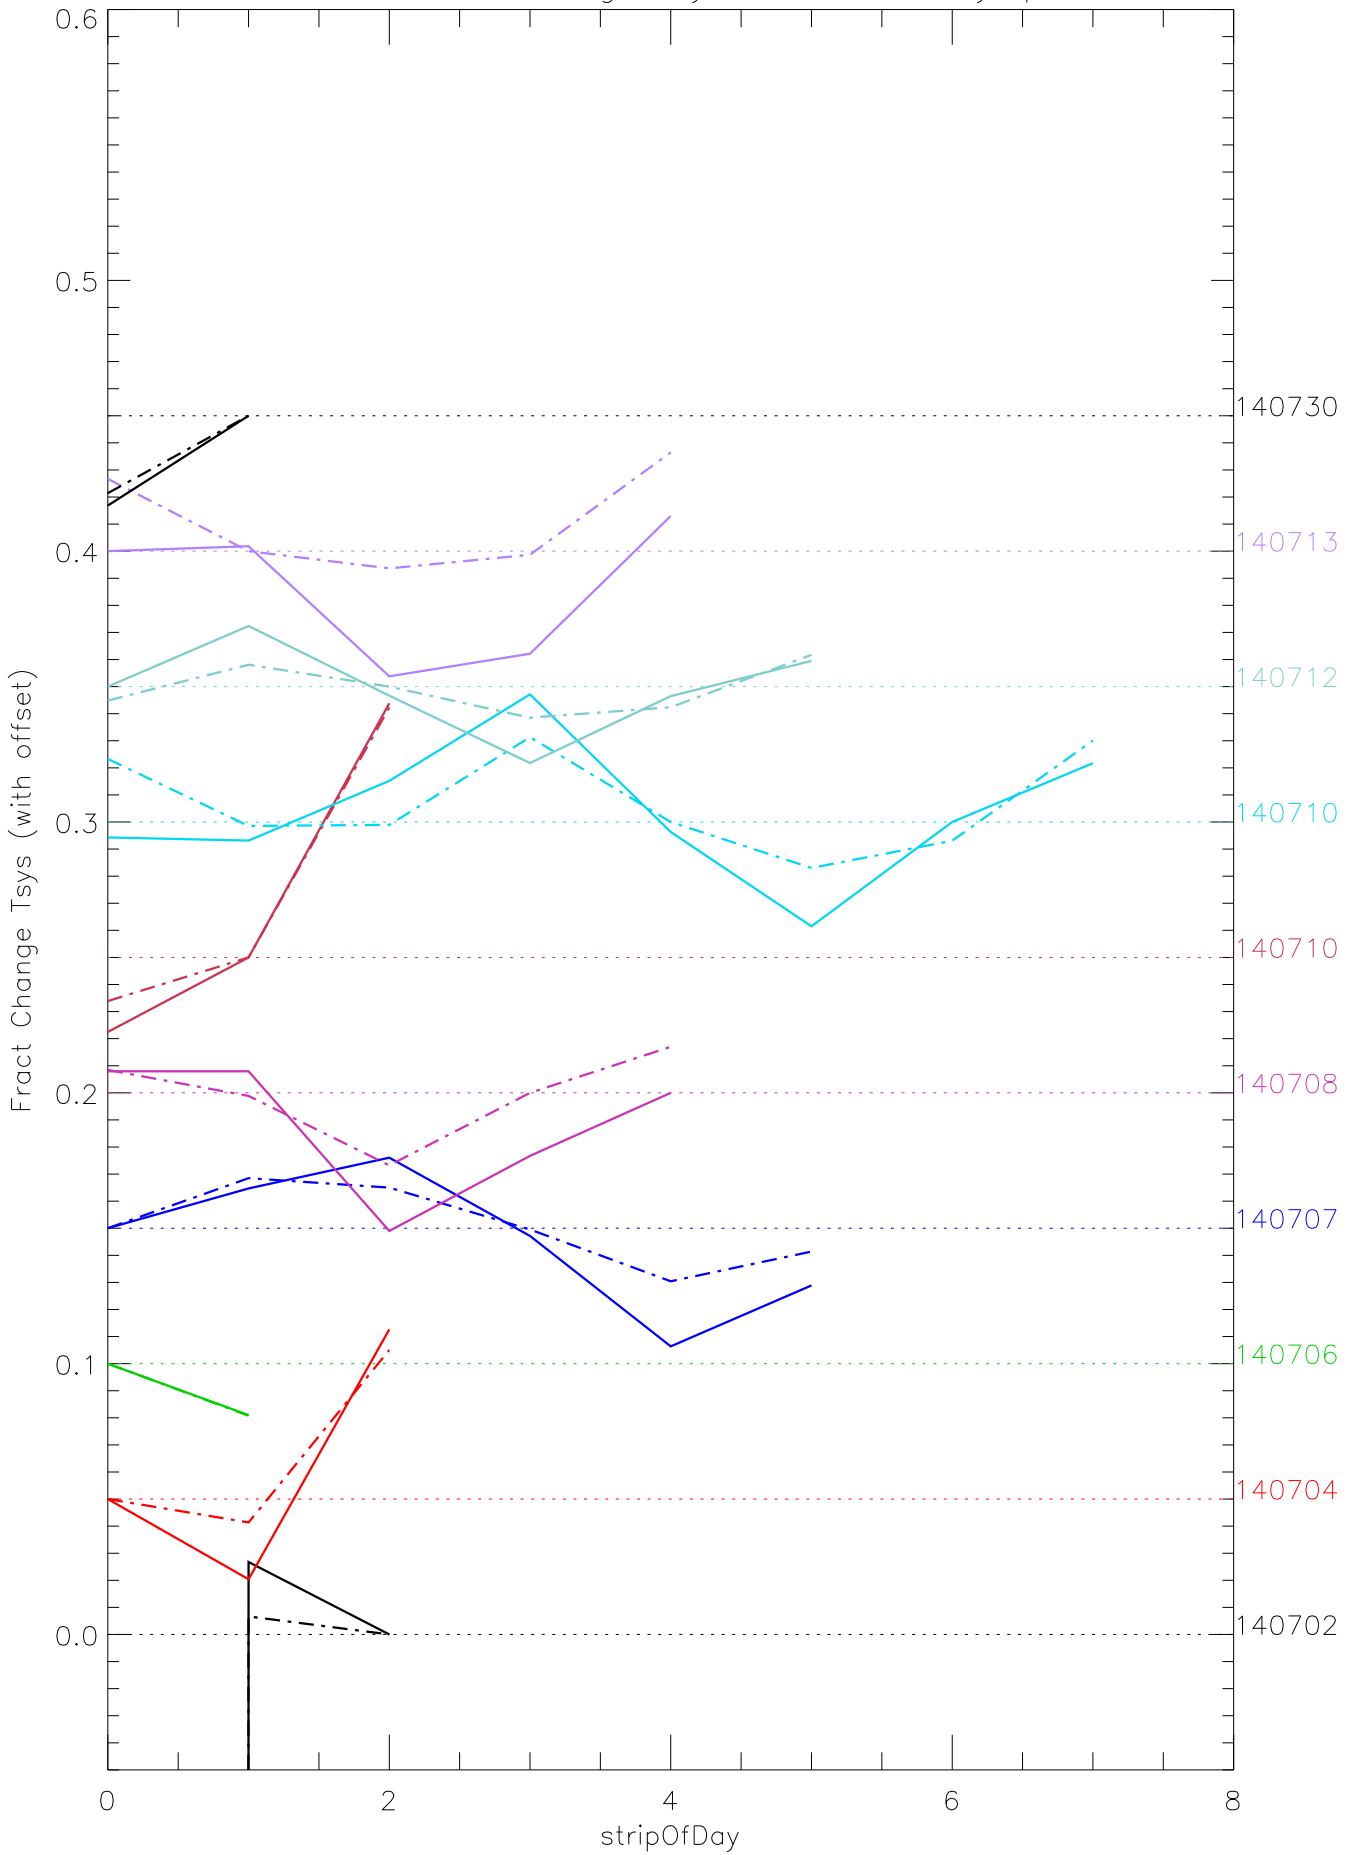

a2048 fractional change TsysK for each day. pixel:0

a2048 fractional change TsysK for each day. pixel:1

a2048 fractional change TsysK for each day. pixel:2

a2048 fractional change TsysK for each day. pixel:3

a2048 fractional change TsysK for each day. pixel:6