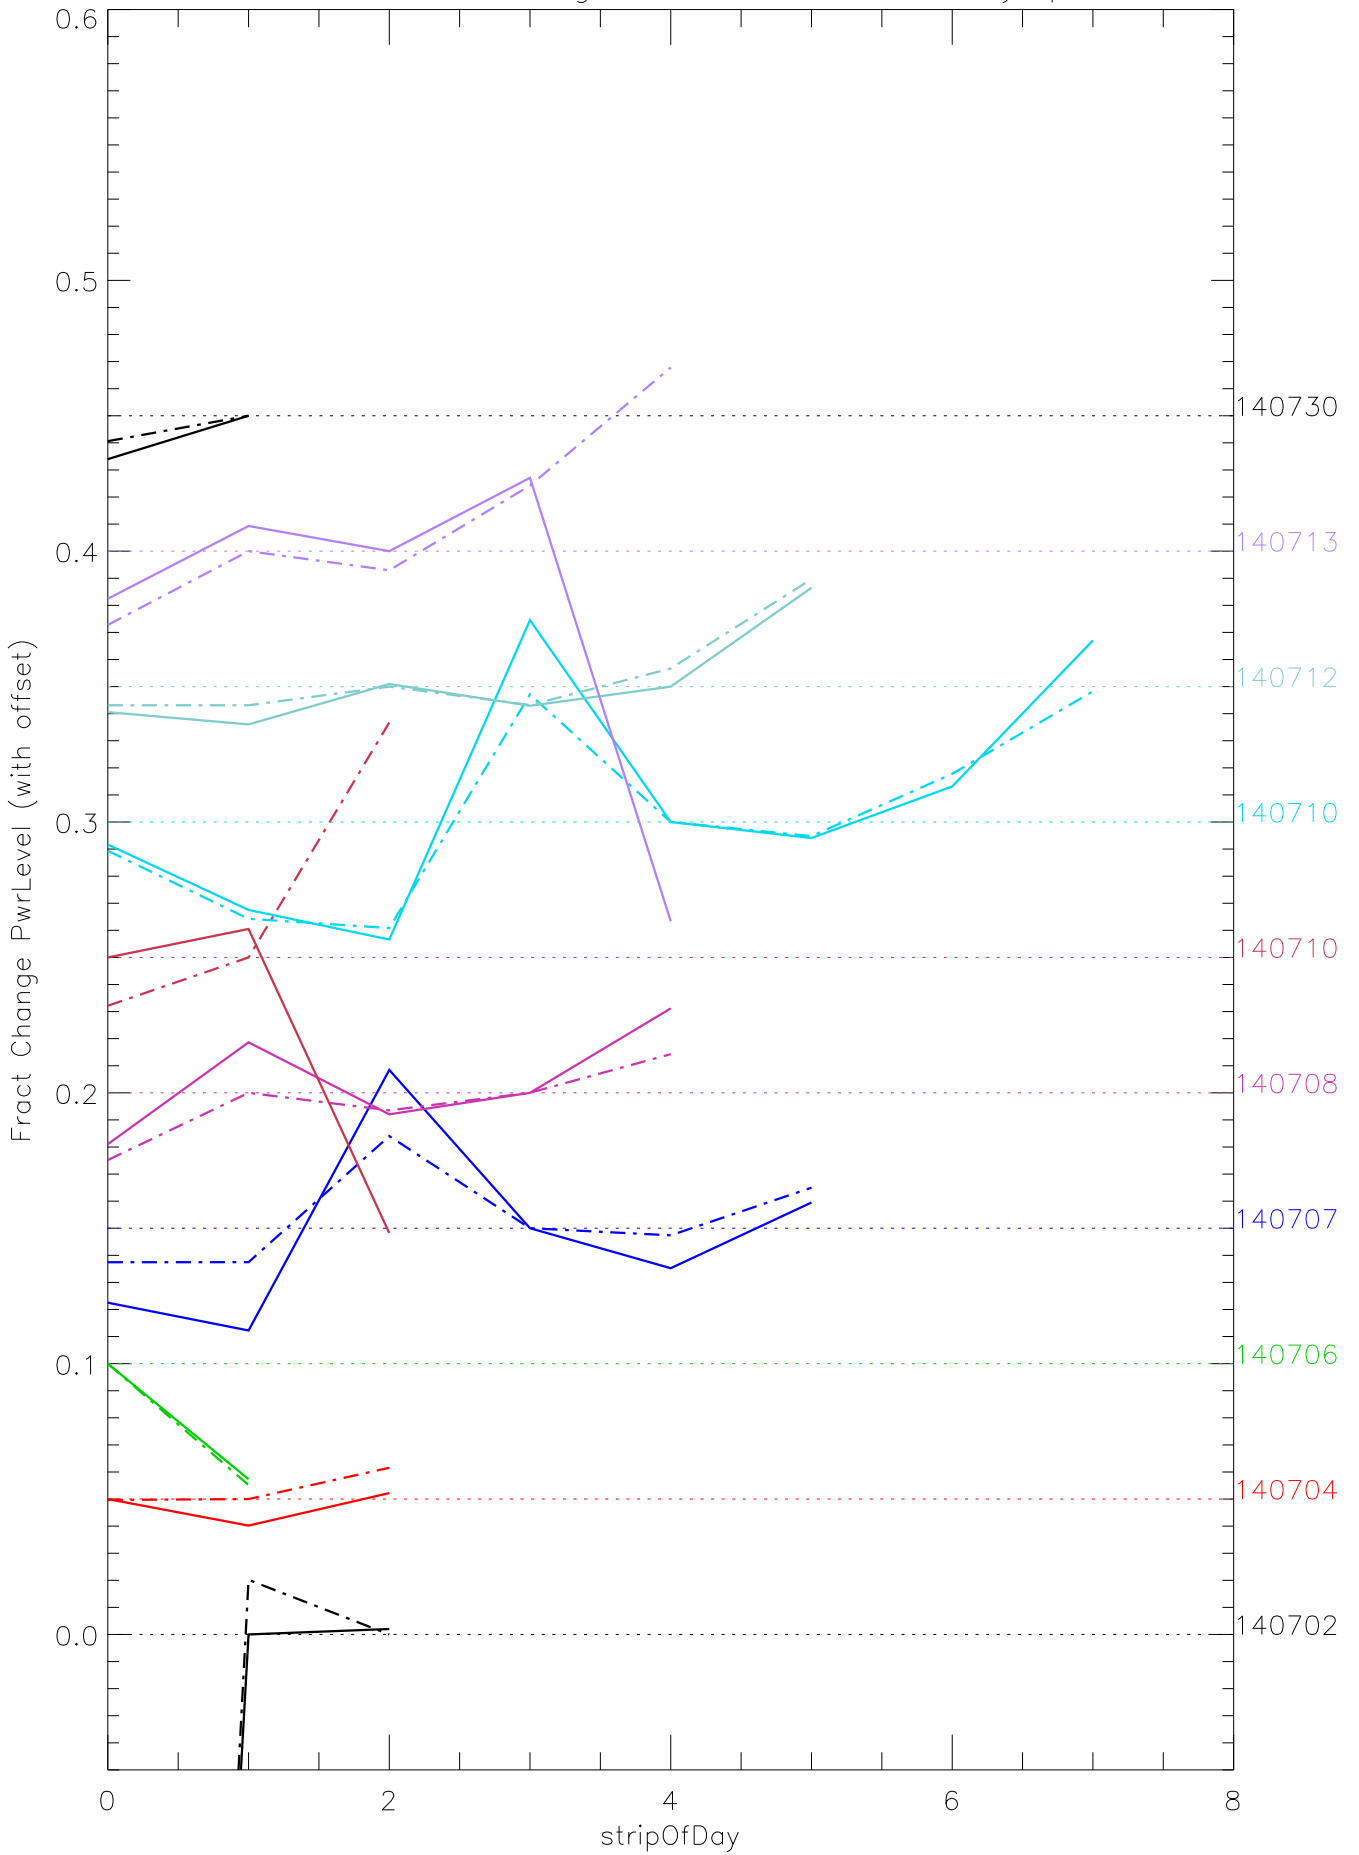

a2048 fractional change PwrLevel for each day. pixel:2

a2048 fractional change PwrLevel for each day. pixel:3

a2048 fractional change PwrLevel for each day. pixel:4

a2048 fractional change PwrLevel for each day. pixel:5

a2048 fractional change PwrLevel for each day. pixel:6