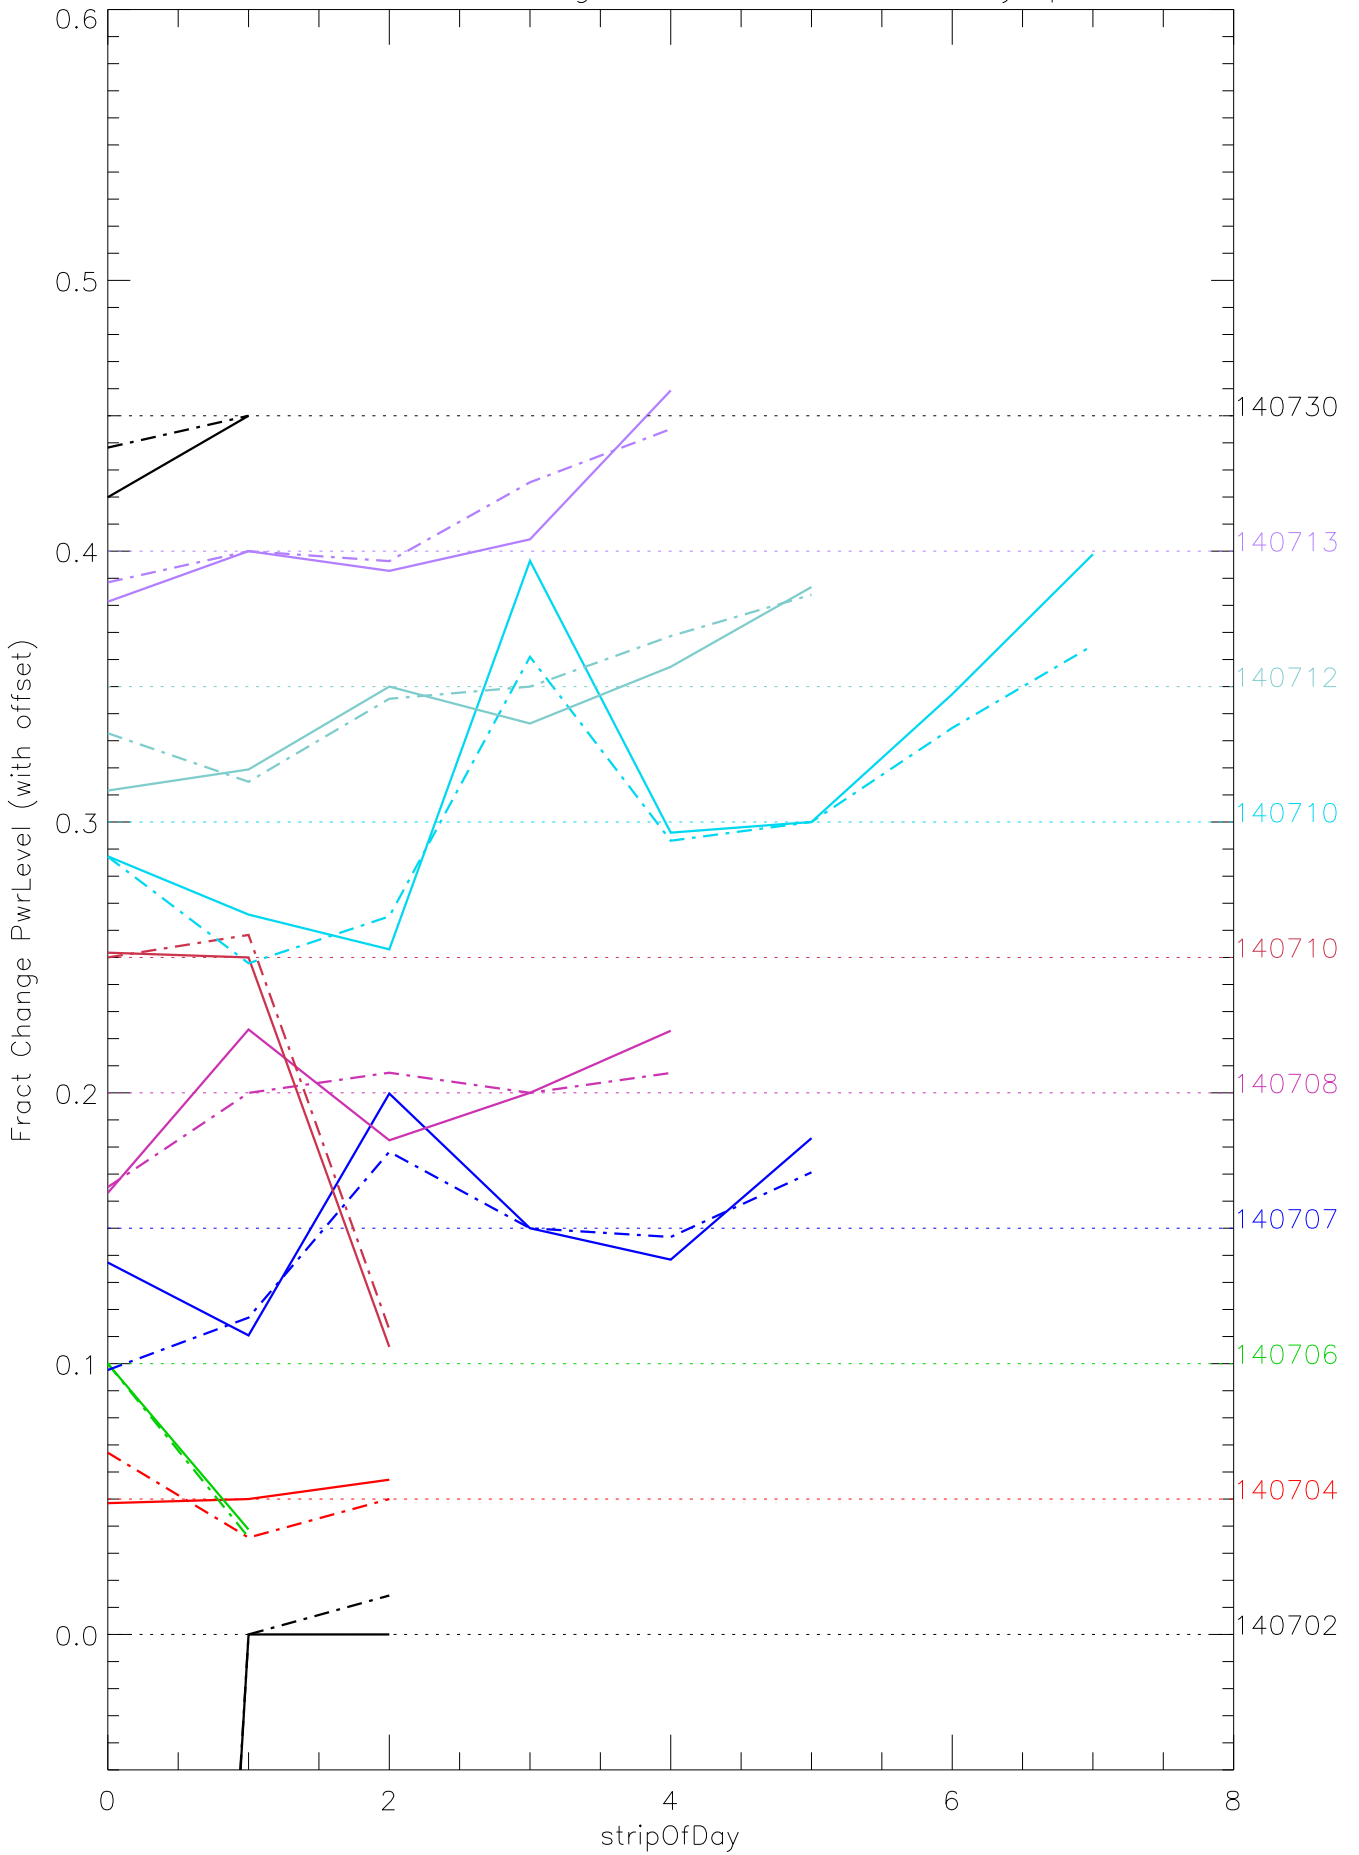

a2048 fractional change PwrLevel for each day. pixel:2

a2048 fractional change PwrLevel for each day. pixel:3

a2048 fractional change PwrLevel for each day. pixel:4

a2048 fractional change PwrLevel for each day. pixel:5

a2048 fractional change PwrLevel for each day. pixel:6