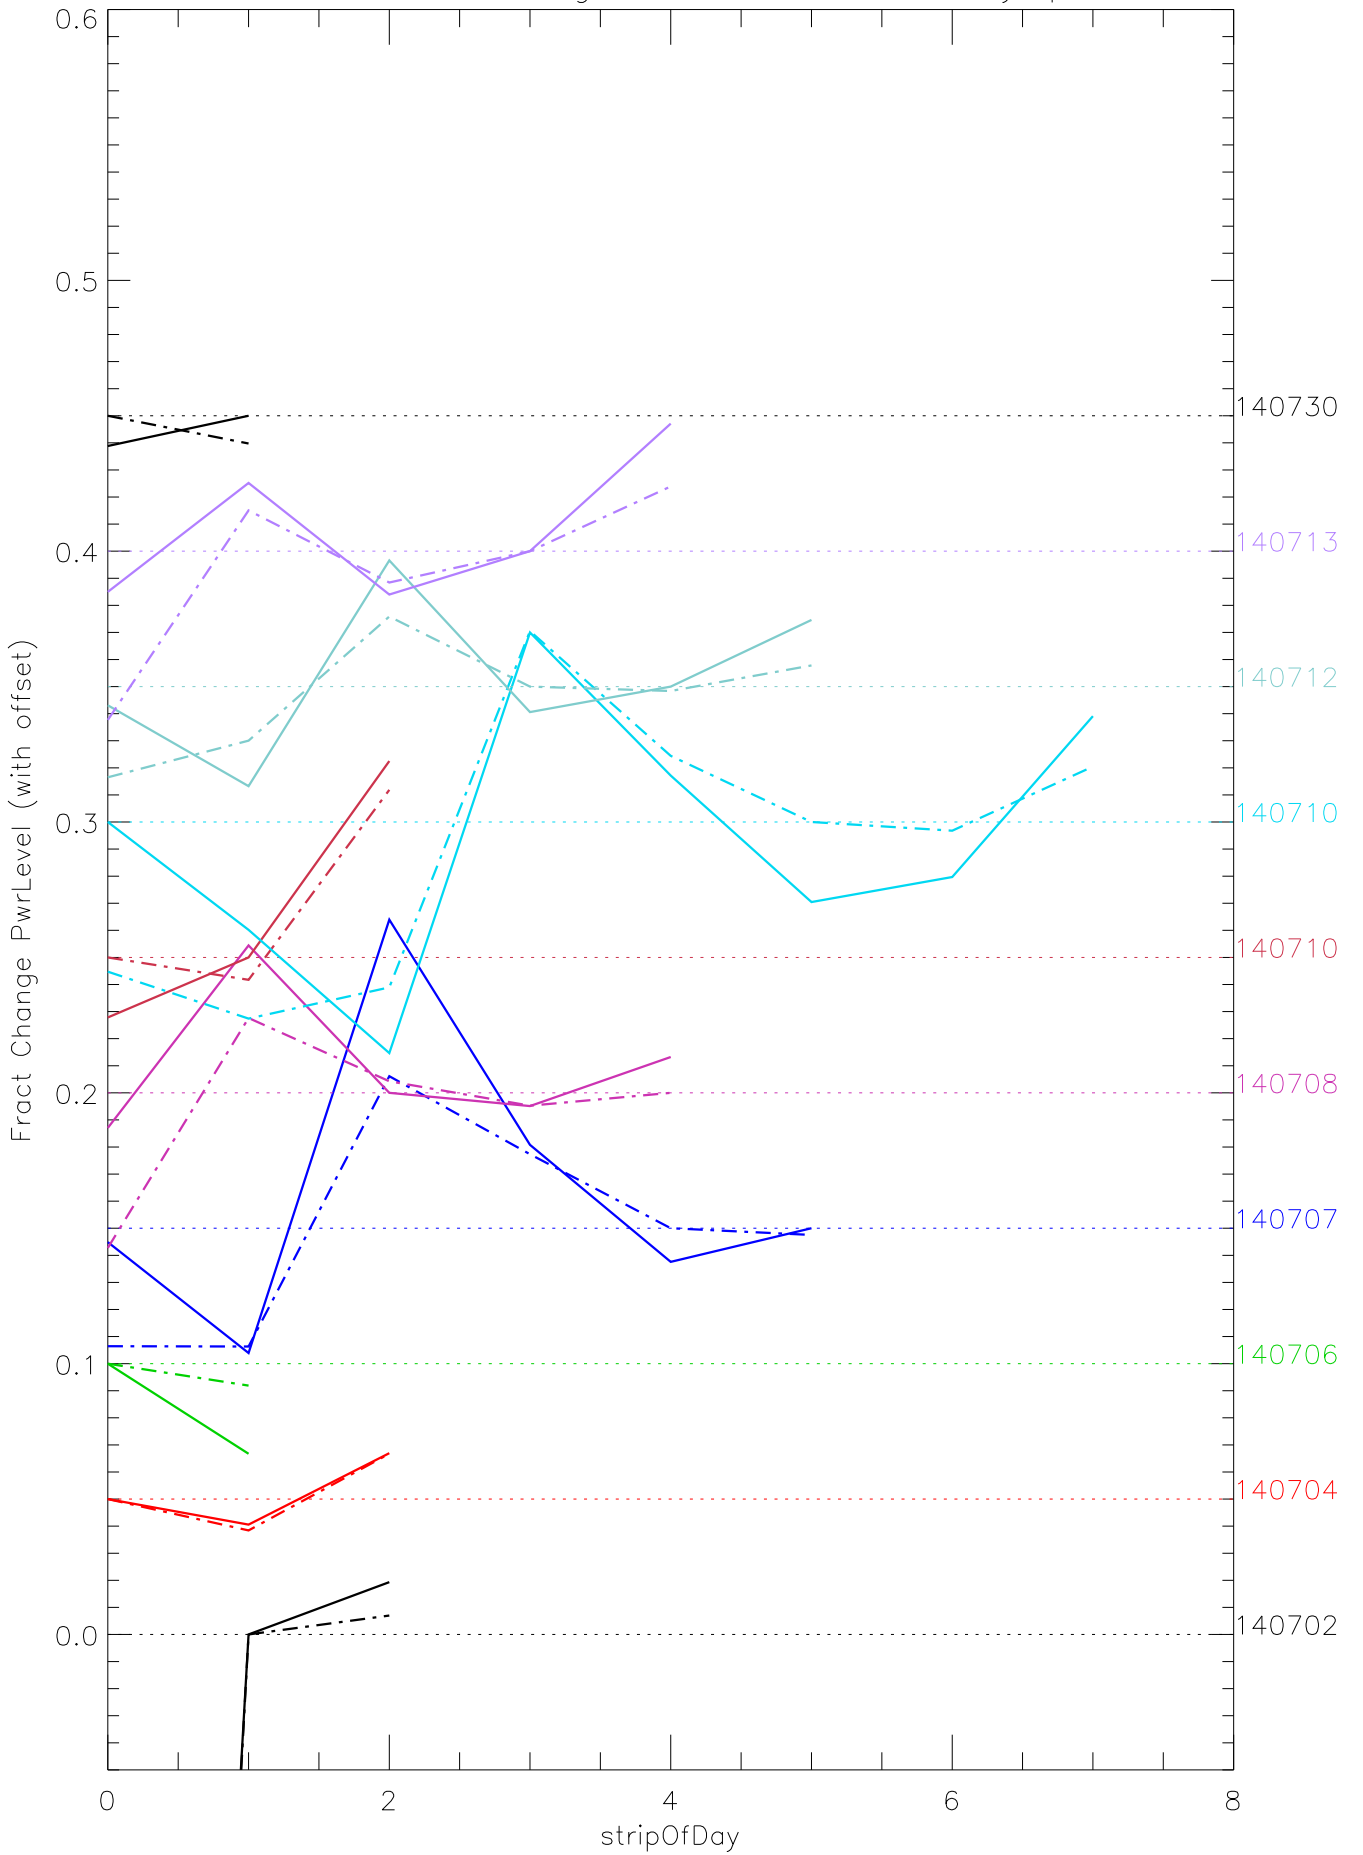

a2048 fractional change PwrLevel for each day. pixel:2

a2048 fractional change PwrLevel for each day. pixel:3

a2048 fractional change PwrLevel for each day. pixel:4

a2048 fractional change PwrLevel for each day. pixel:5

a2048 fractional change PwrLevel for each day. pixel:6