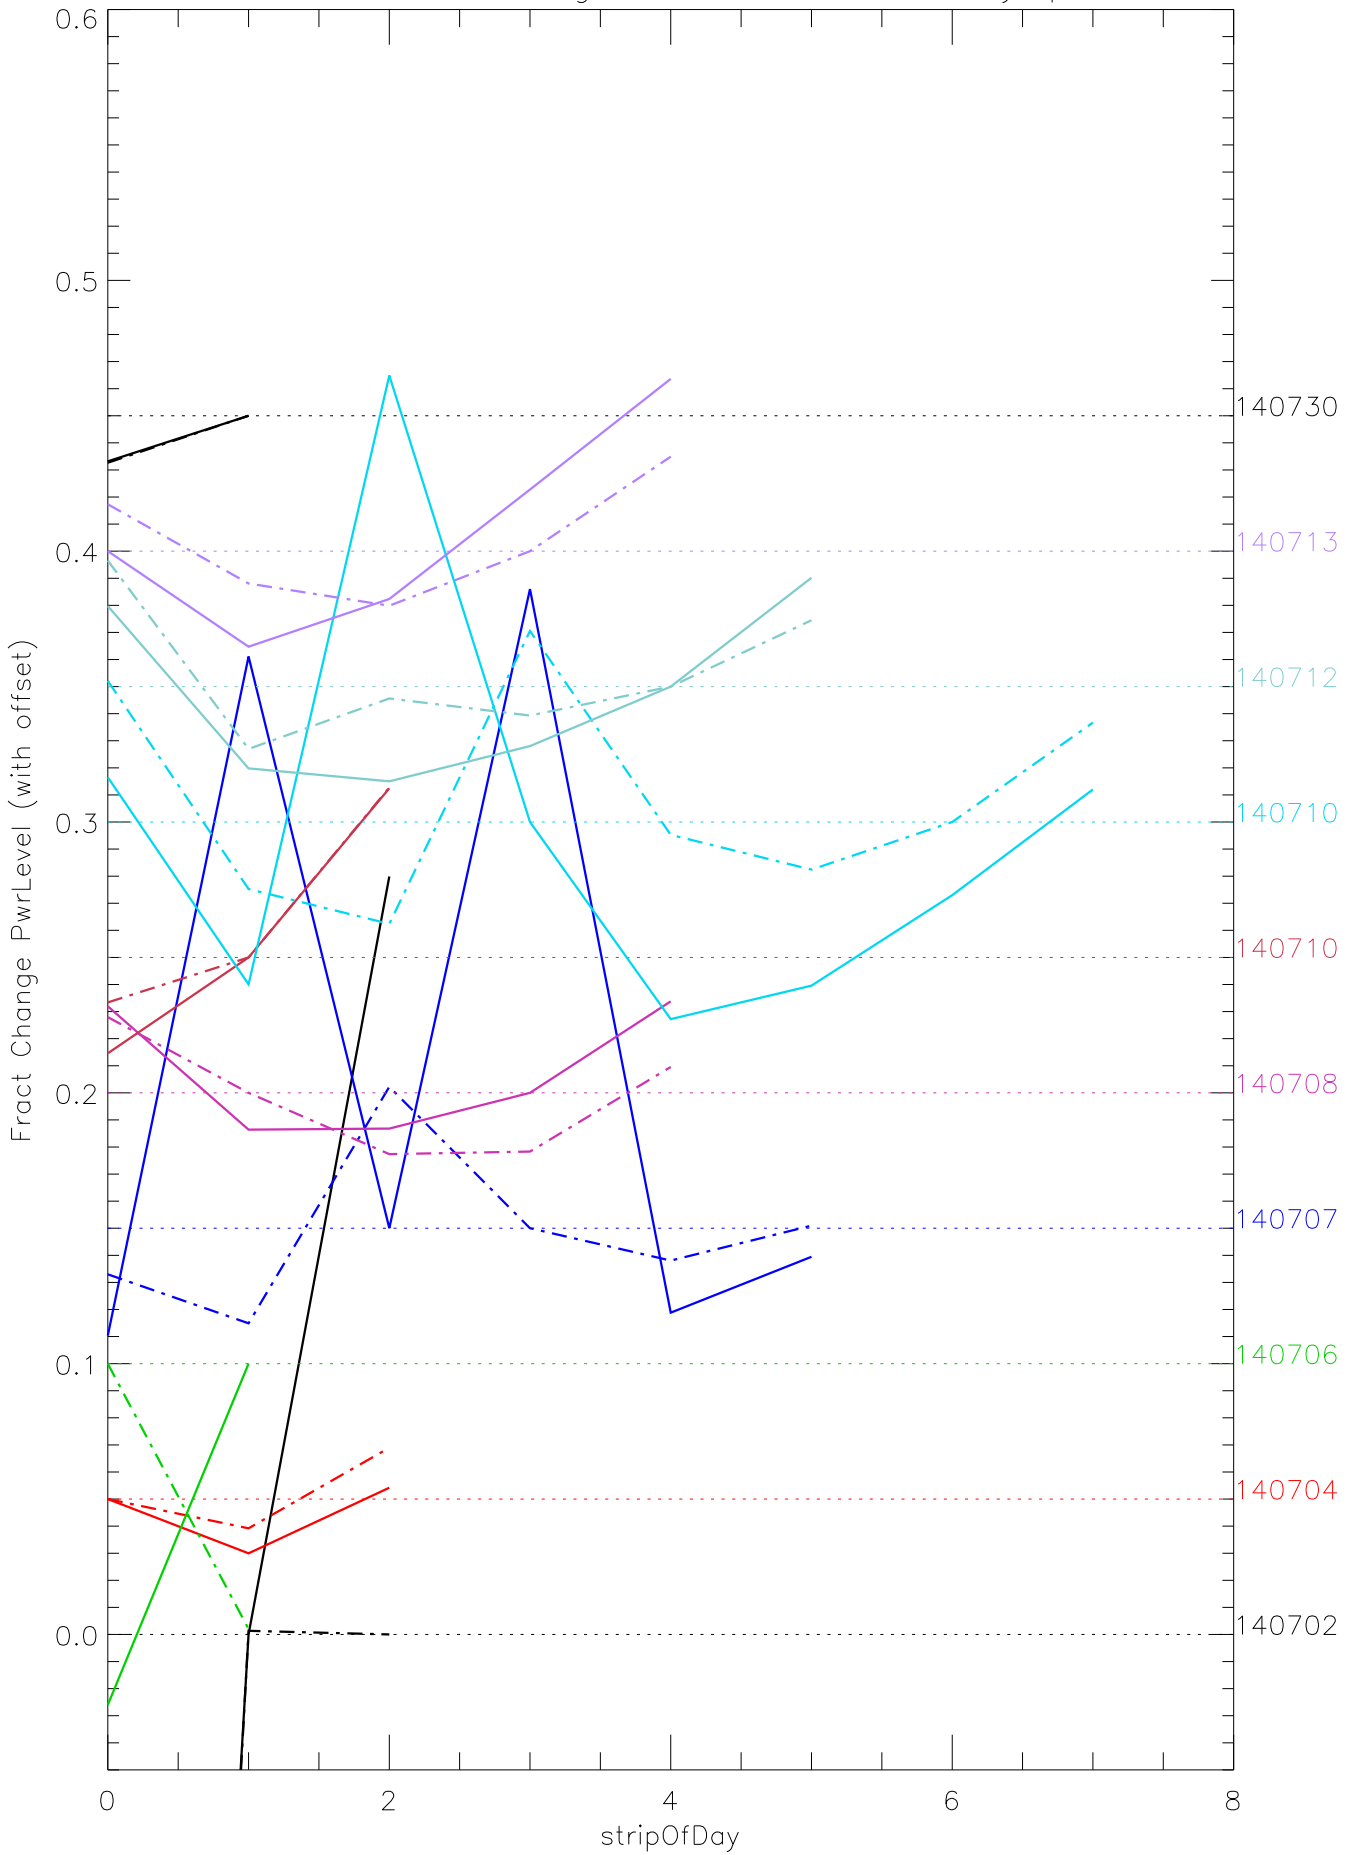

a2048 fractional change PwrLevel for each day. pixel:2

a2048 fractional change PwrLevel for each day. pixel:3

a2048 fractional change PwrLevel for each day. pixel:4

a2048 fractional change PwrLevel for each day. pixel:5

a2048 fractional change PwrLevel for each day. pixel:6