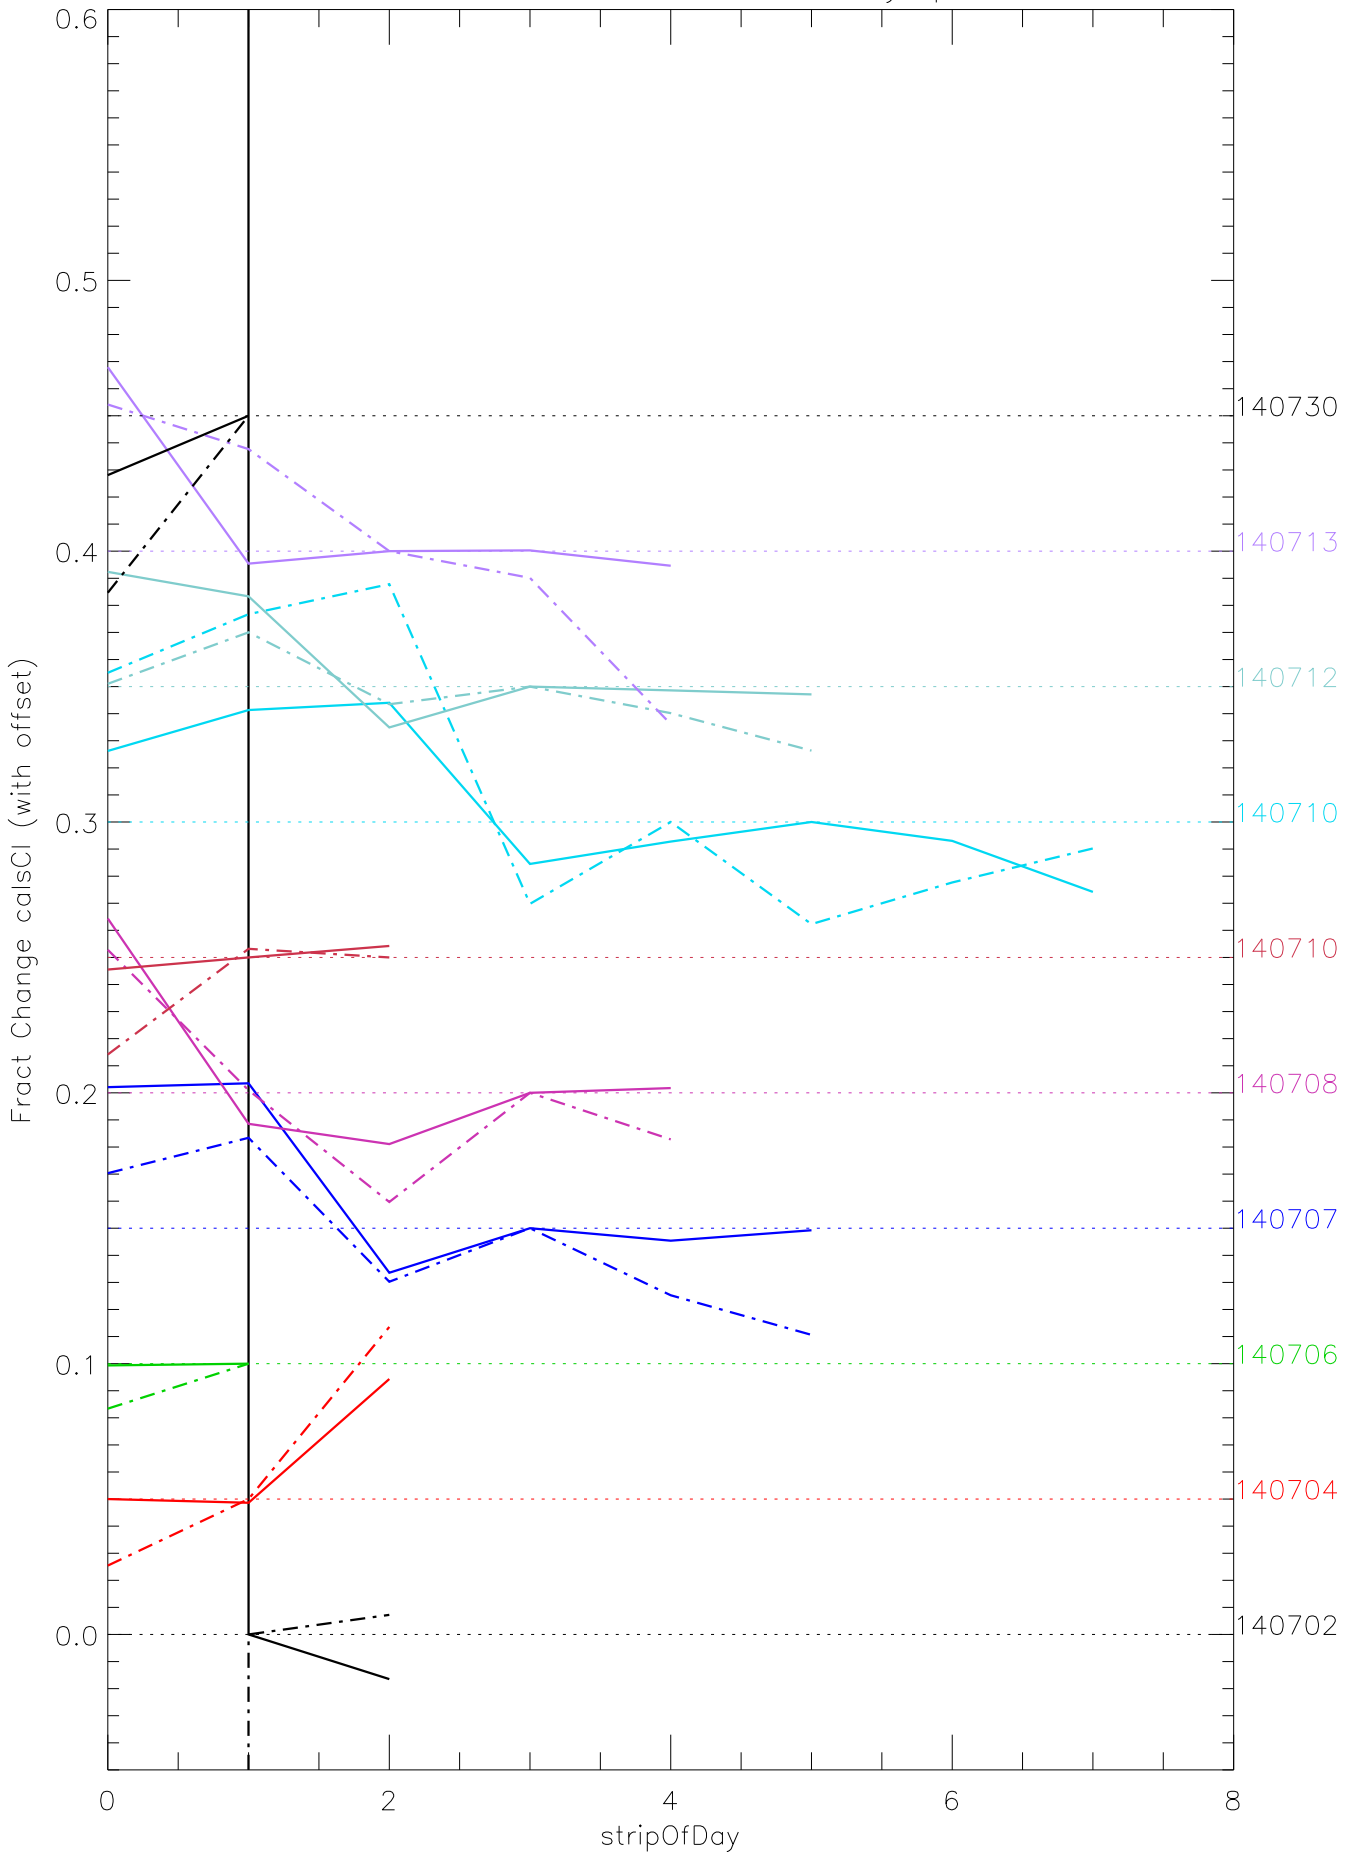

a2048 calsci factors for each day. pixel:0

a2048 calsci factors for each day. pixel:1

a2048 calsci factors for each day. pixel:2

a2048 calsci factors for each day. pixel:3

a2048 calsci factors for each day. pixel:4

a2048 calsci factors for each day. pixel:5

a2048 calsci factors for each day. pixel:6