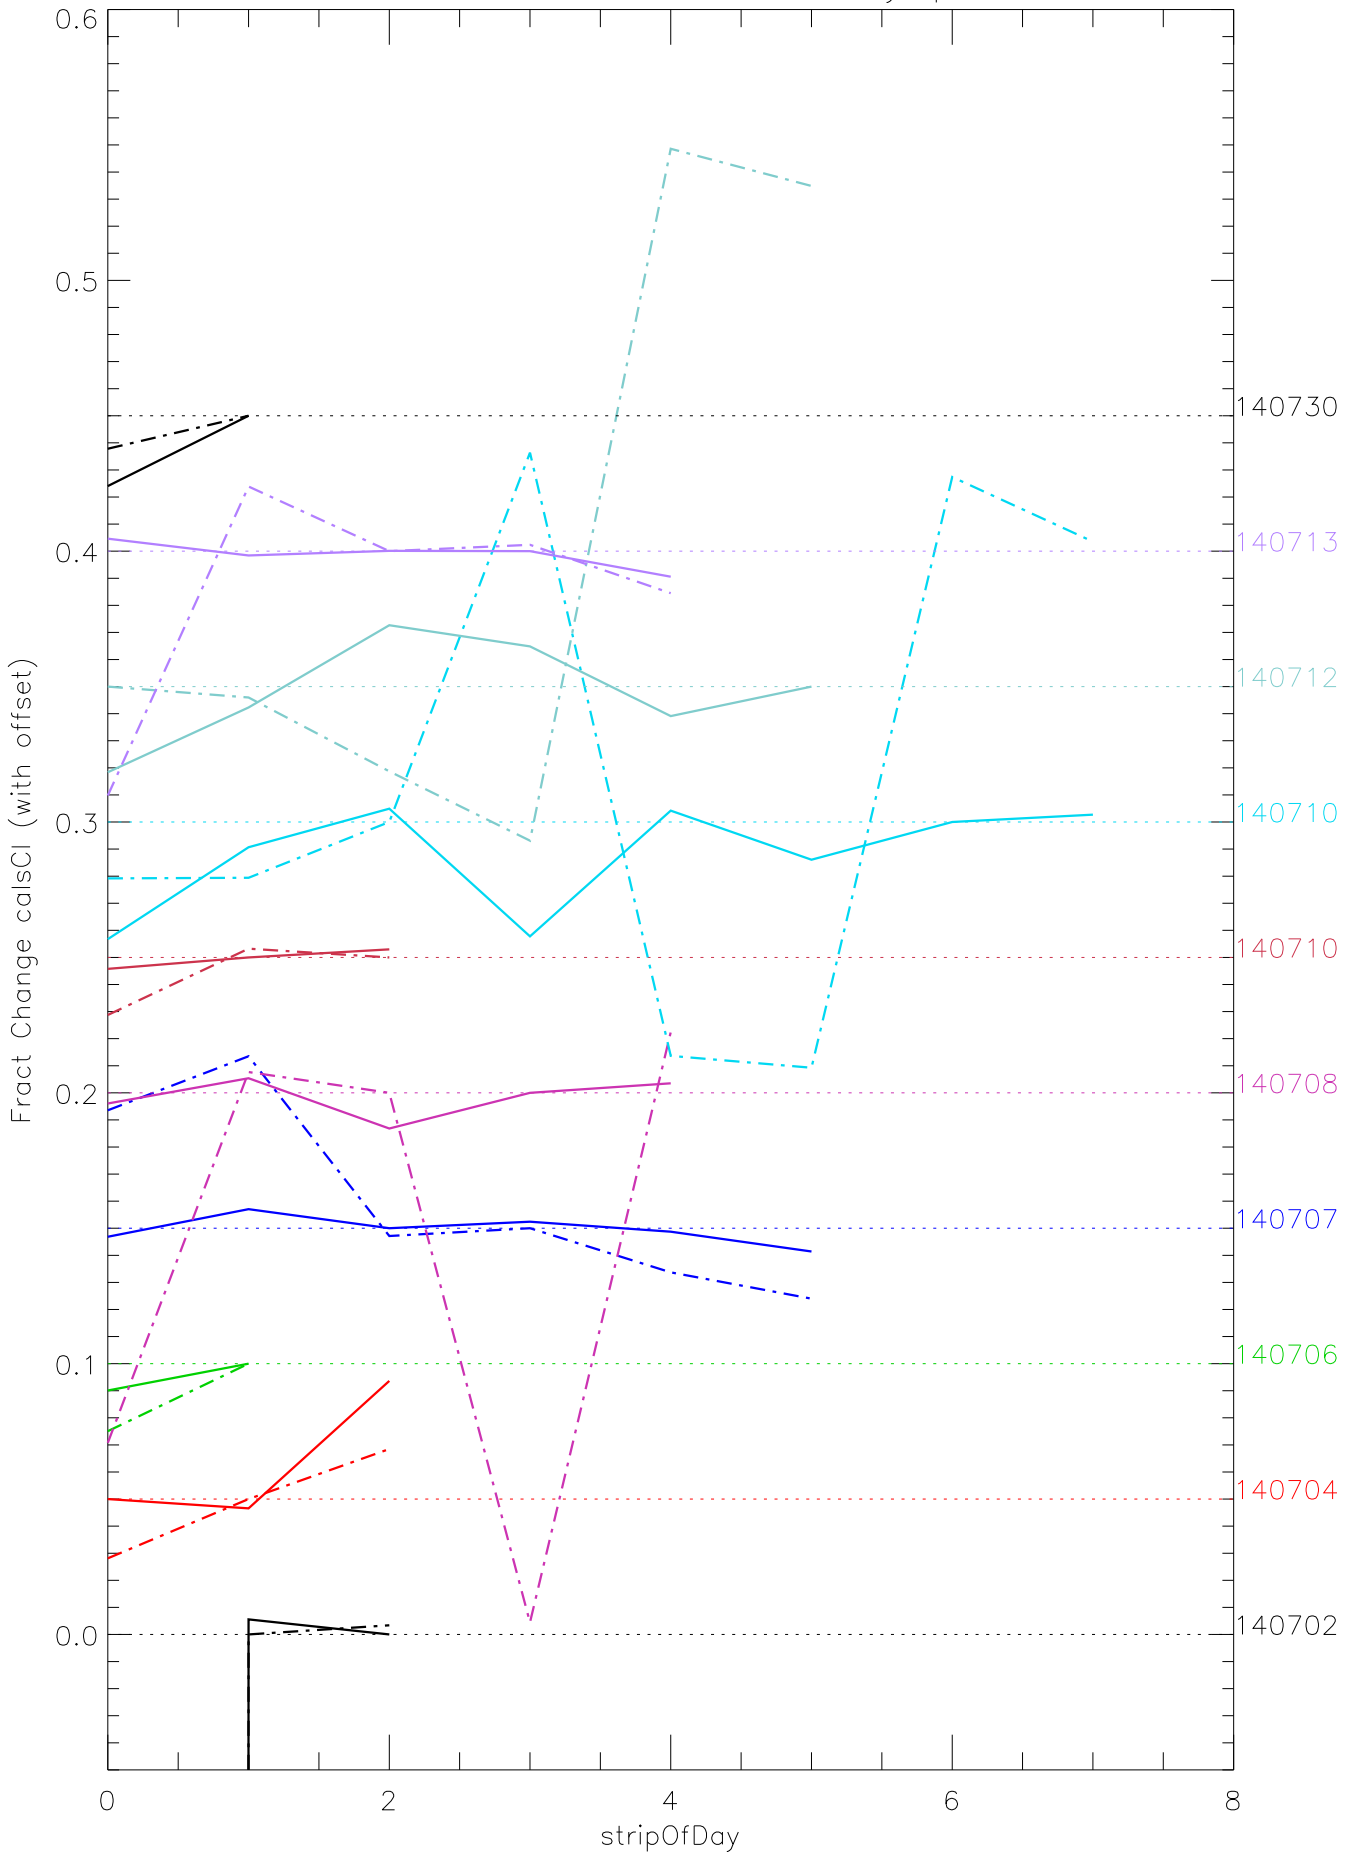

a2048 calsci factors for each day. pixel:0

a2048 calsci factors for each day. pixel:1

a2048 calsci factors for each day. pixel:2

a2048 calsci factors for each day. pixel:3

a2048 calsci factors for each day. pixel:4

a2048 calsci factors for each day. pixel:5

a2048 calsci factors for each day. pixel:6