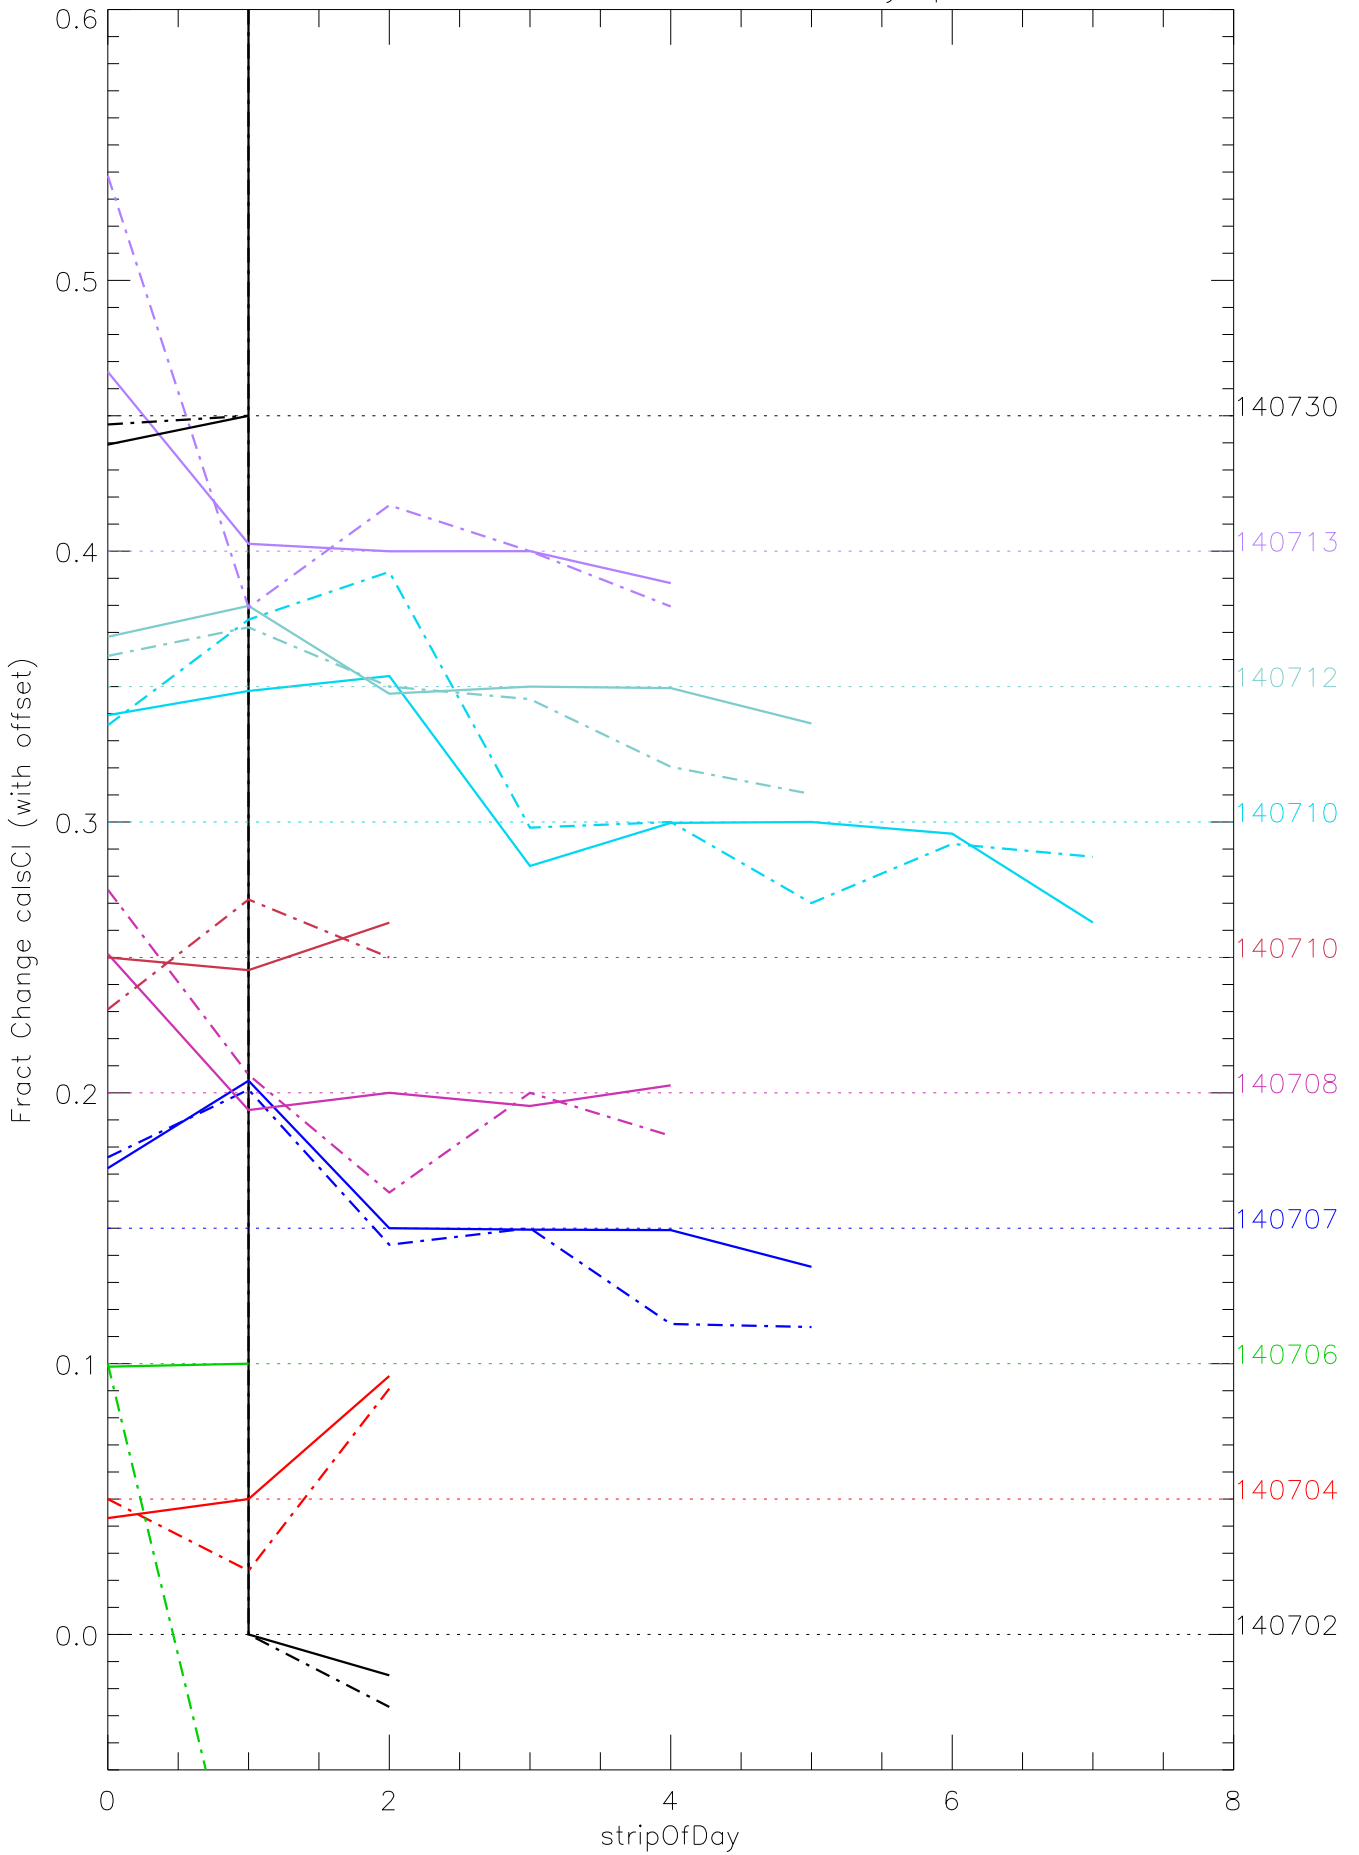

a2048 calsci factors for each day. pixel:0

a2048 calsci factors for each day. pixel:1

a2048 calsci factors for each day. pixel:2

a2048 calsci factors for each day. pixel:3

a2048 calsci factors for each day. pixel:4

a2048 calsci factors for each day. pixel:5

a2048 calsci factors for each day. pixel:6