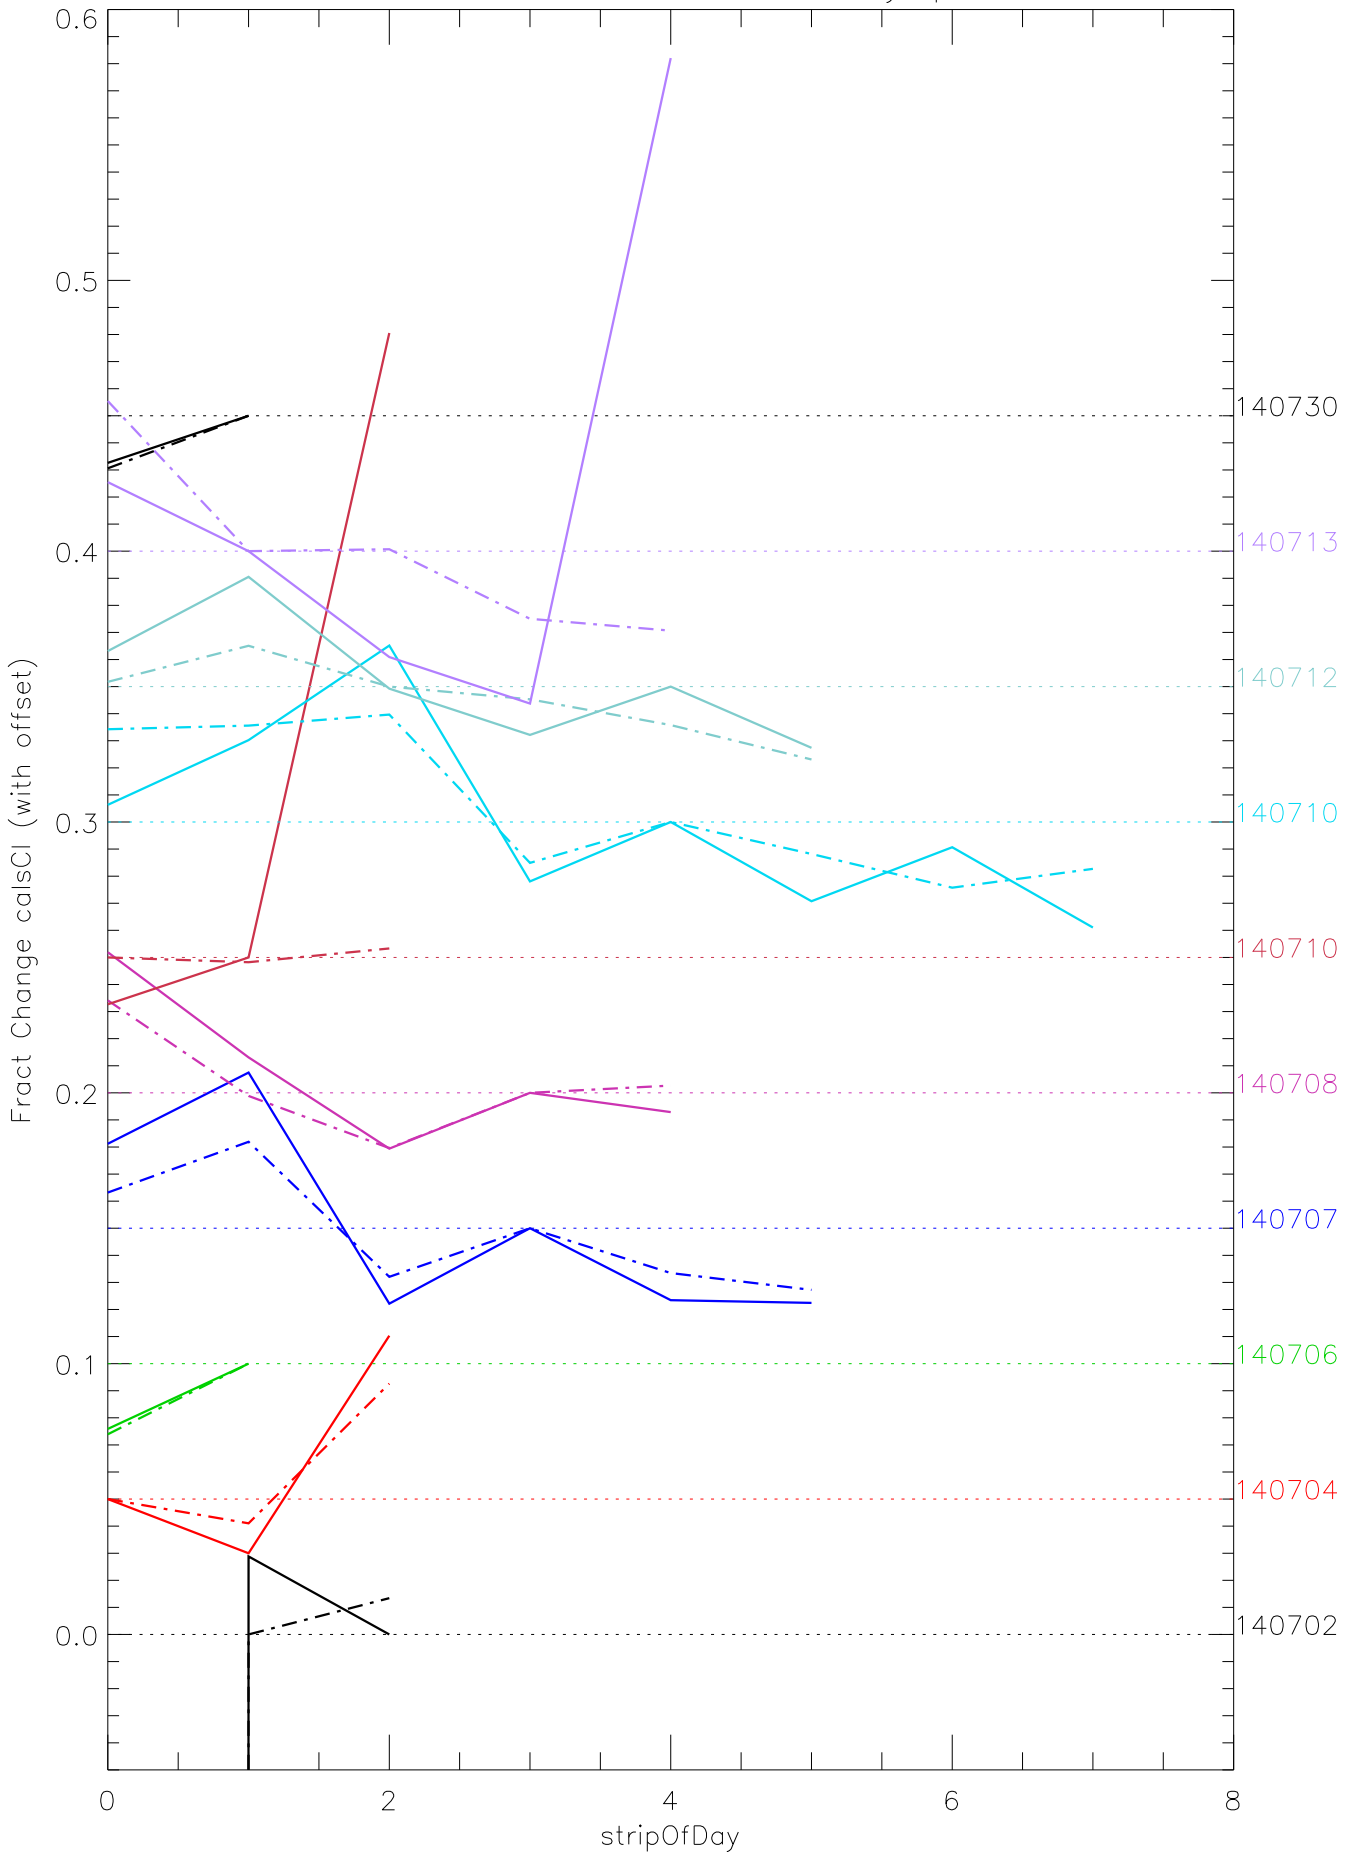

a2048 calsci factors for each day. pixel:0

a2048 calsci factors for each day. pixel:1

a2048 calsci factors for each day. pixel:2

a2048 calsci factors for each day. pixel:3

a2048 calsci factors for each day. pixel:4

a2048 calsci factors for each day. pixel:5

a2048 calsci factors for each day. pixel:6