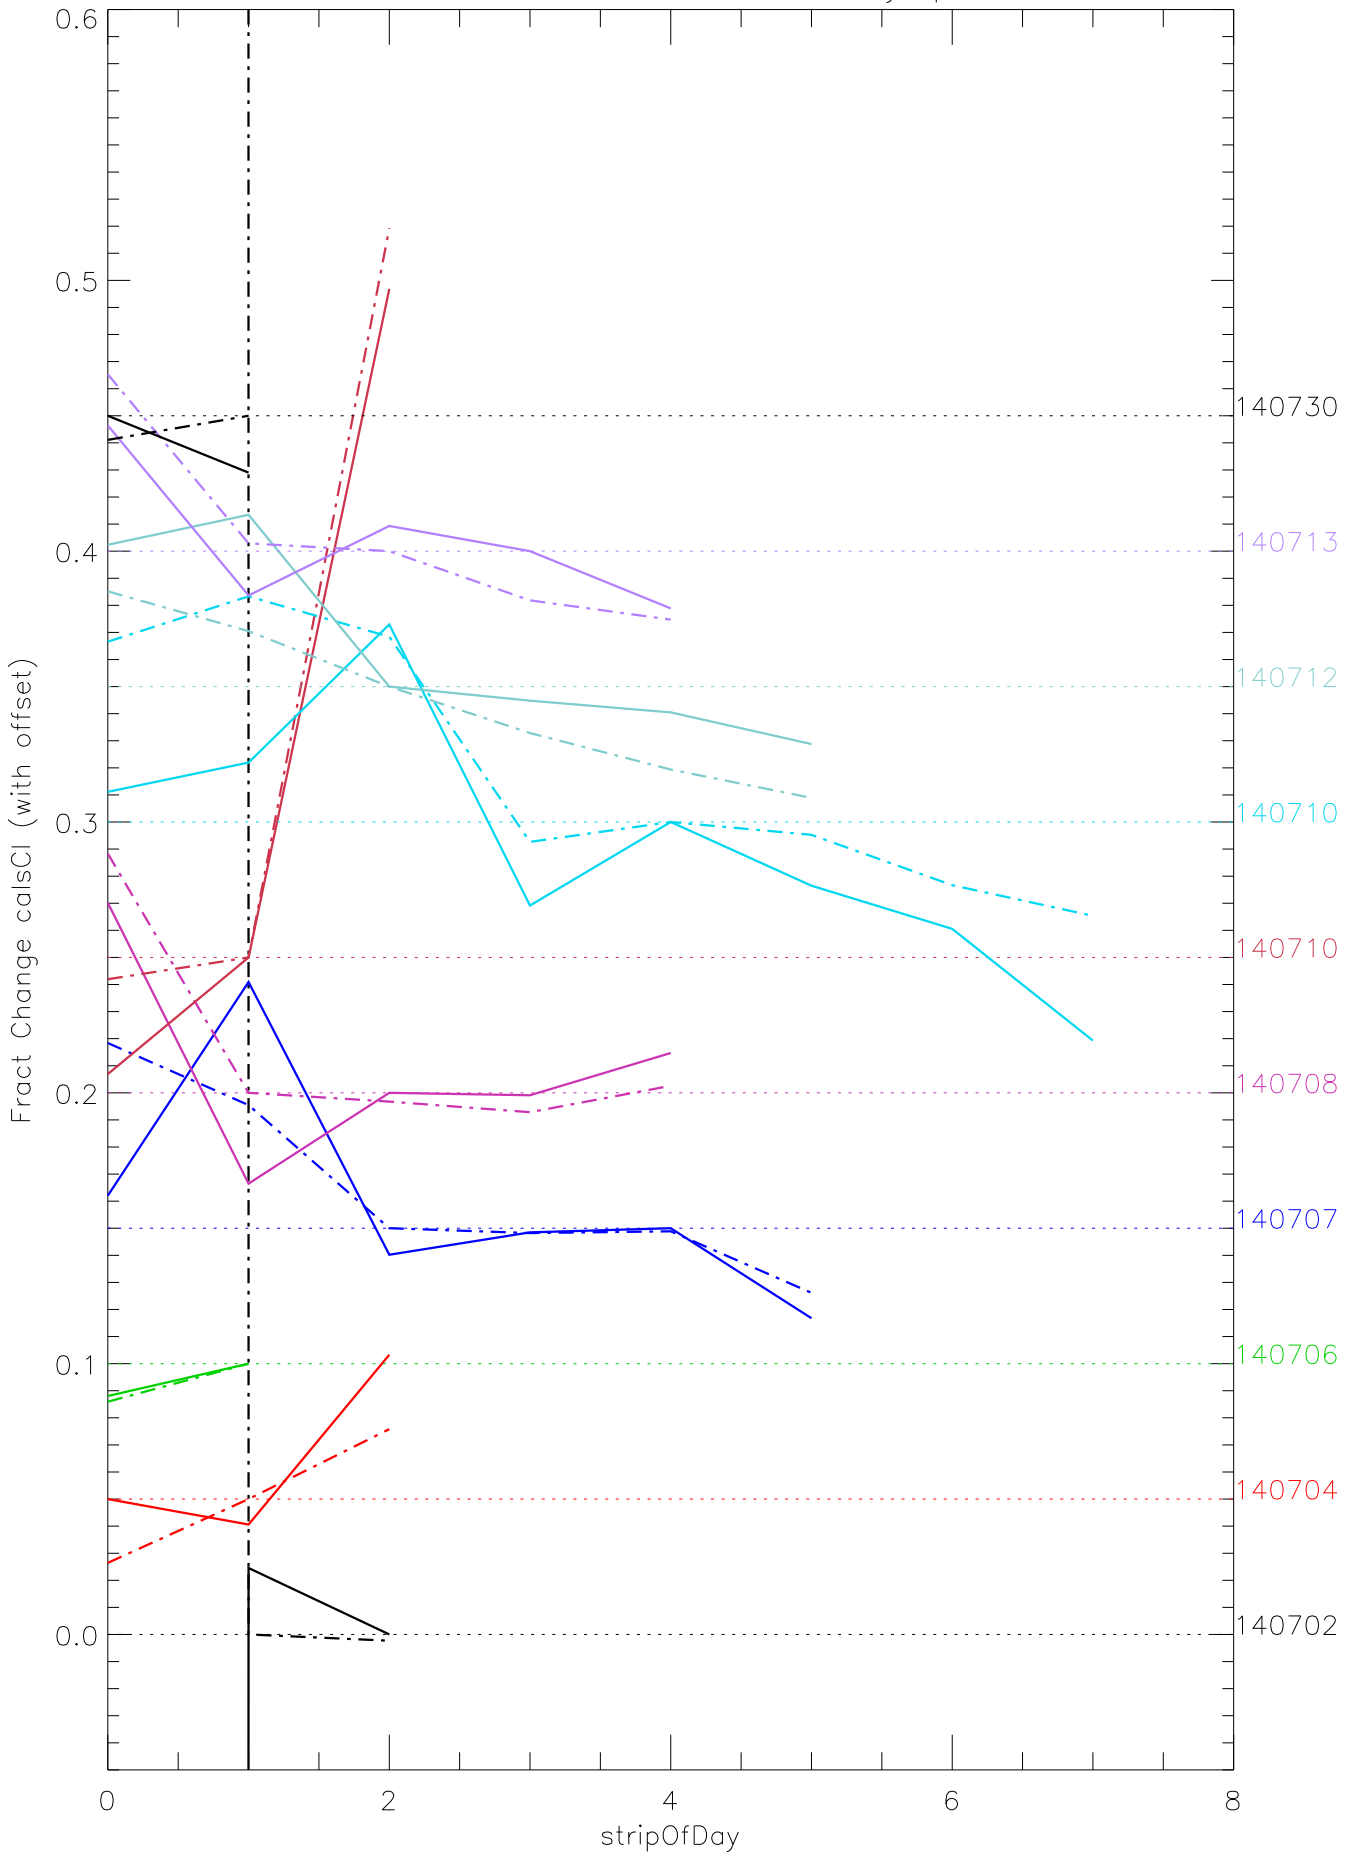

a2048 calsci factors for each day. pixel:0

a2048 calsci factors for each day. pixel:1

a2048 calsci factors for each day. pixel:2

a2048 calsci factors for each day. pixel:3

a2048 calsci factors for each day. pixel:4

a2048 calsci factors for each day. pixel:5

a2048 calsci factors for each day. pixel:6