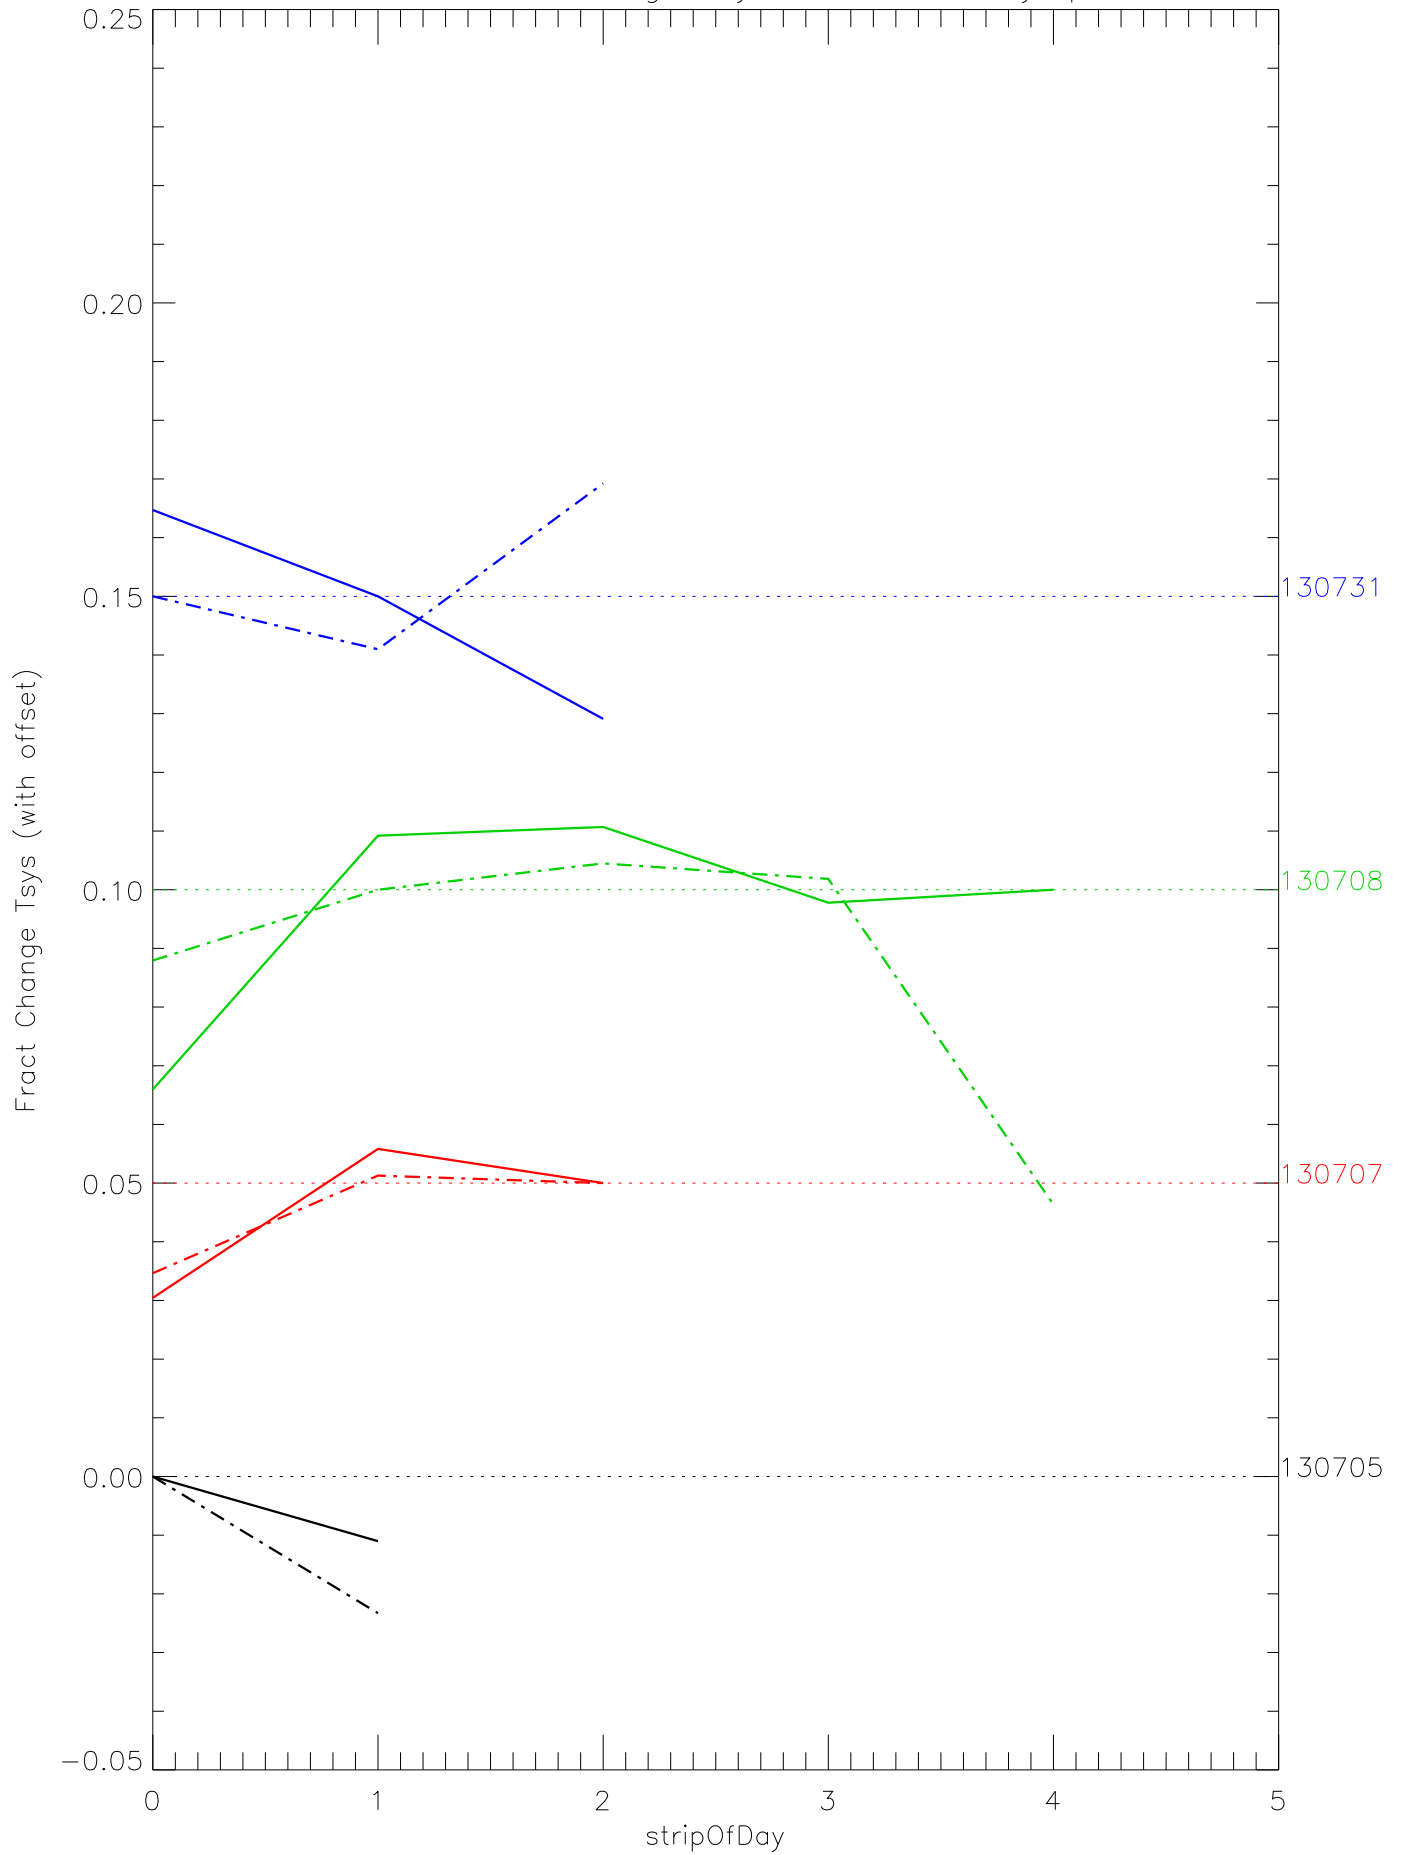

a2048 fractional change TsysK for each day. pixel:0

a2048 fractional change TsysK for each day. pixel:1

a2048 fractional change TsysK for each day. pixel:2

a2048 fractional change TsysK for each day. pixel:3

a2048 fractional change TsysK for each day. pixel:4

a2048 fractional change TsysK for each day. pixel:5

a2048 fractional change TsysK for each day. pixel:6