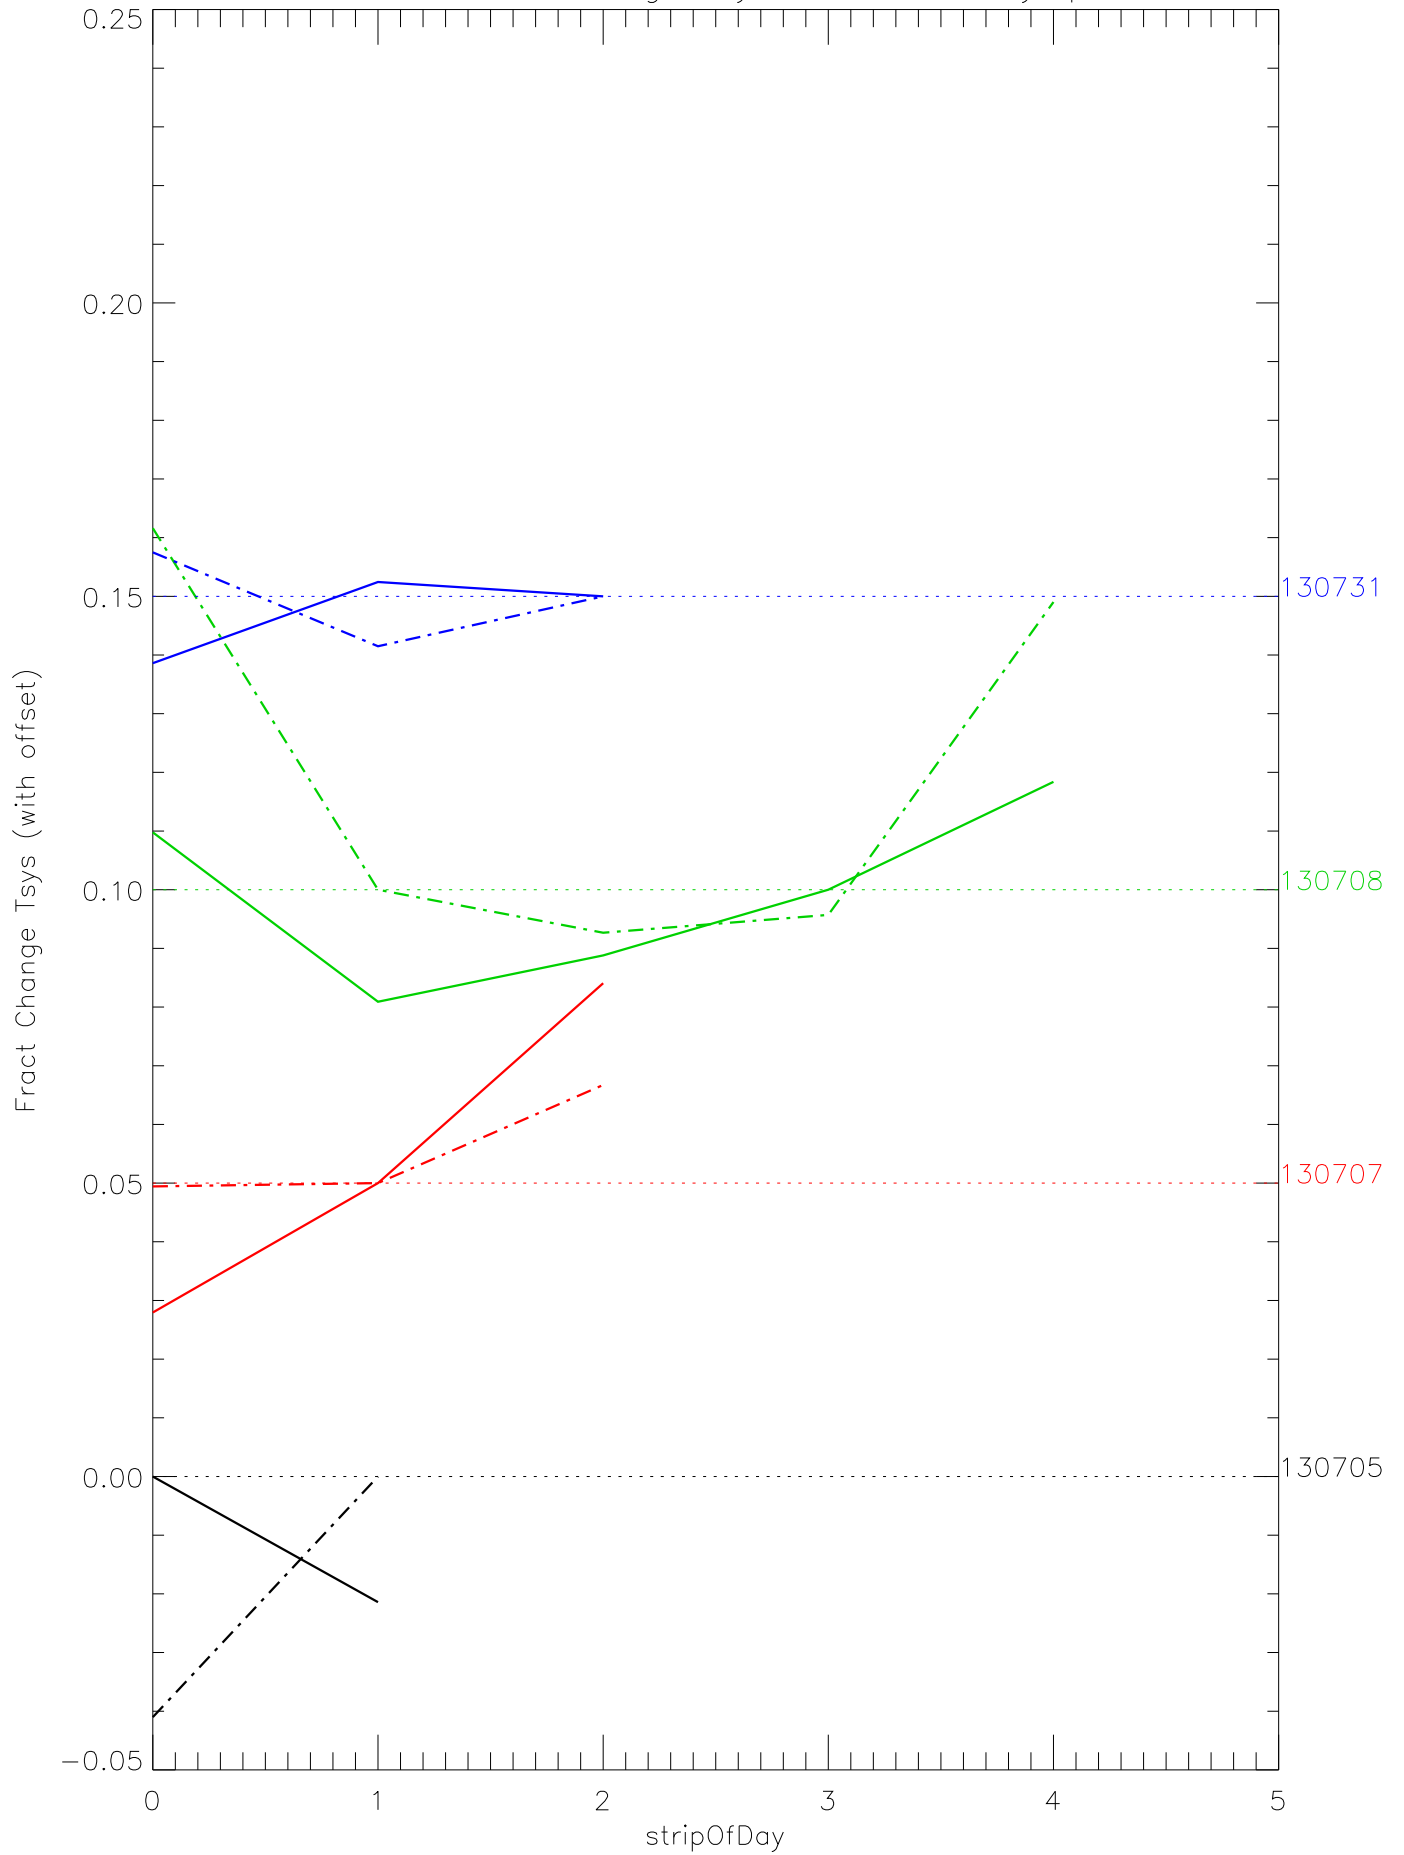

a2048 fractional change TsysK for each day. pixel:0

a2048 fractional change TsysK for each day. pixel:1

a2048 fractional change TsysK for each day. pixel:2

a2048 fractional change TsysK for each day. pixel:3

a2048 fractional change TsysK for each day. pixel:4

a2048 fractional change TsysK for each day. pixel:5

a2048 fractional change TsysK for each day. pixel:6