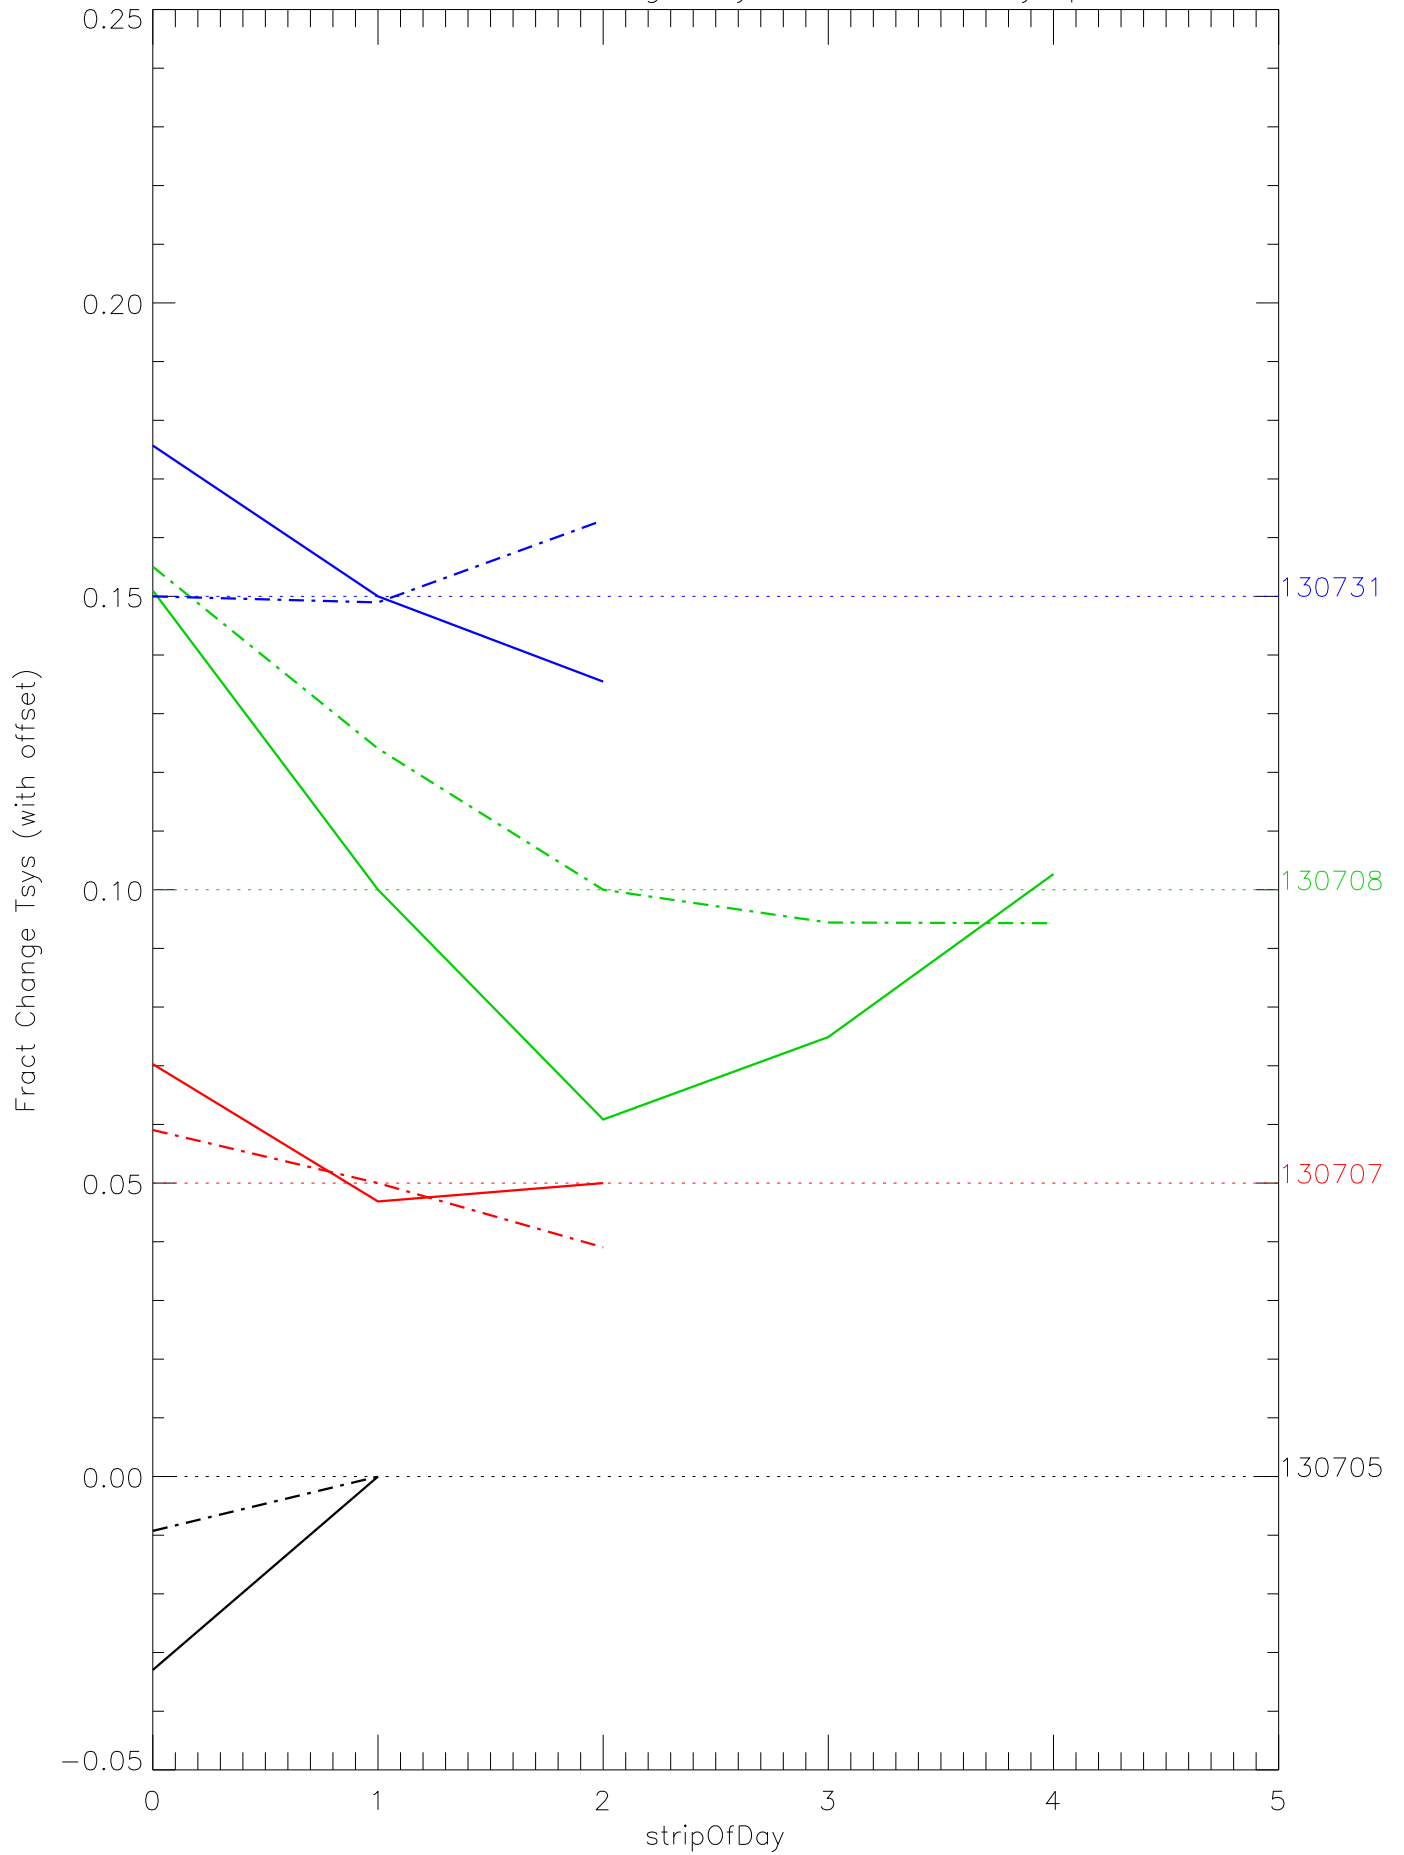

a2048 fractional change TsysK for each day. pixel:0

a2048 fractional change TsysK for each day. pixel:1

a2048 fractional change TsysK for each day. pixel:2

a2048 fractional change TsysK for each day. pixel:3

a2048 fractional change TsysK for each day. pixel:4

a2048 fractional change TsysK for each day. pixel:5

a2048 fractional change TsysK for each day. pixel:6