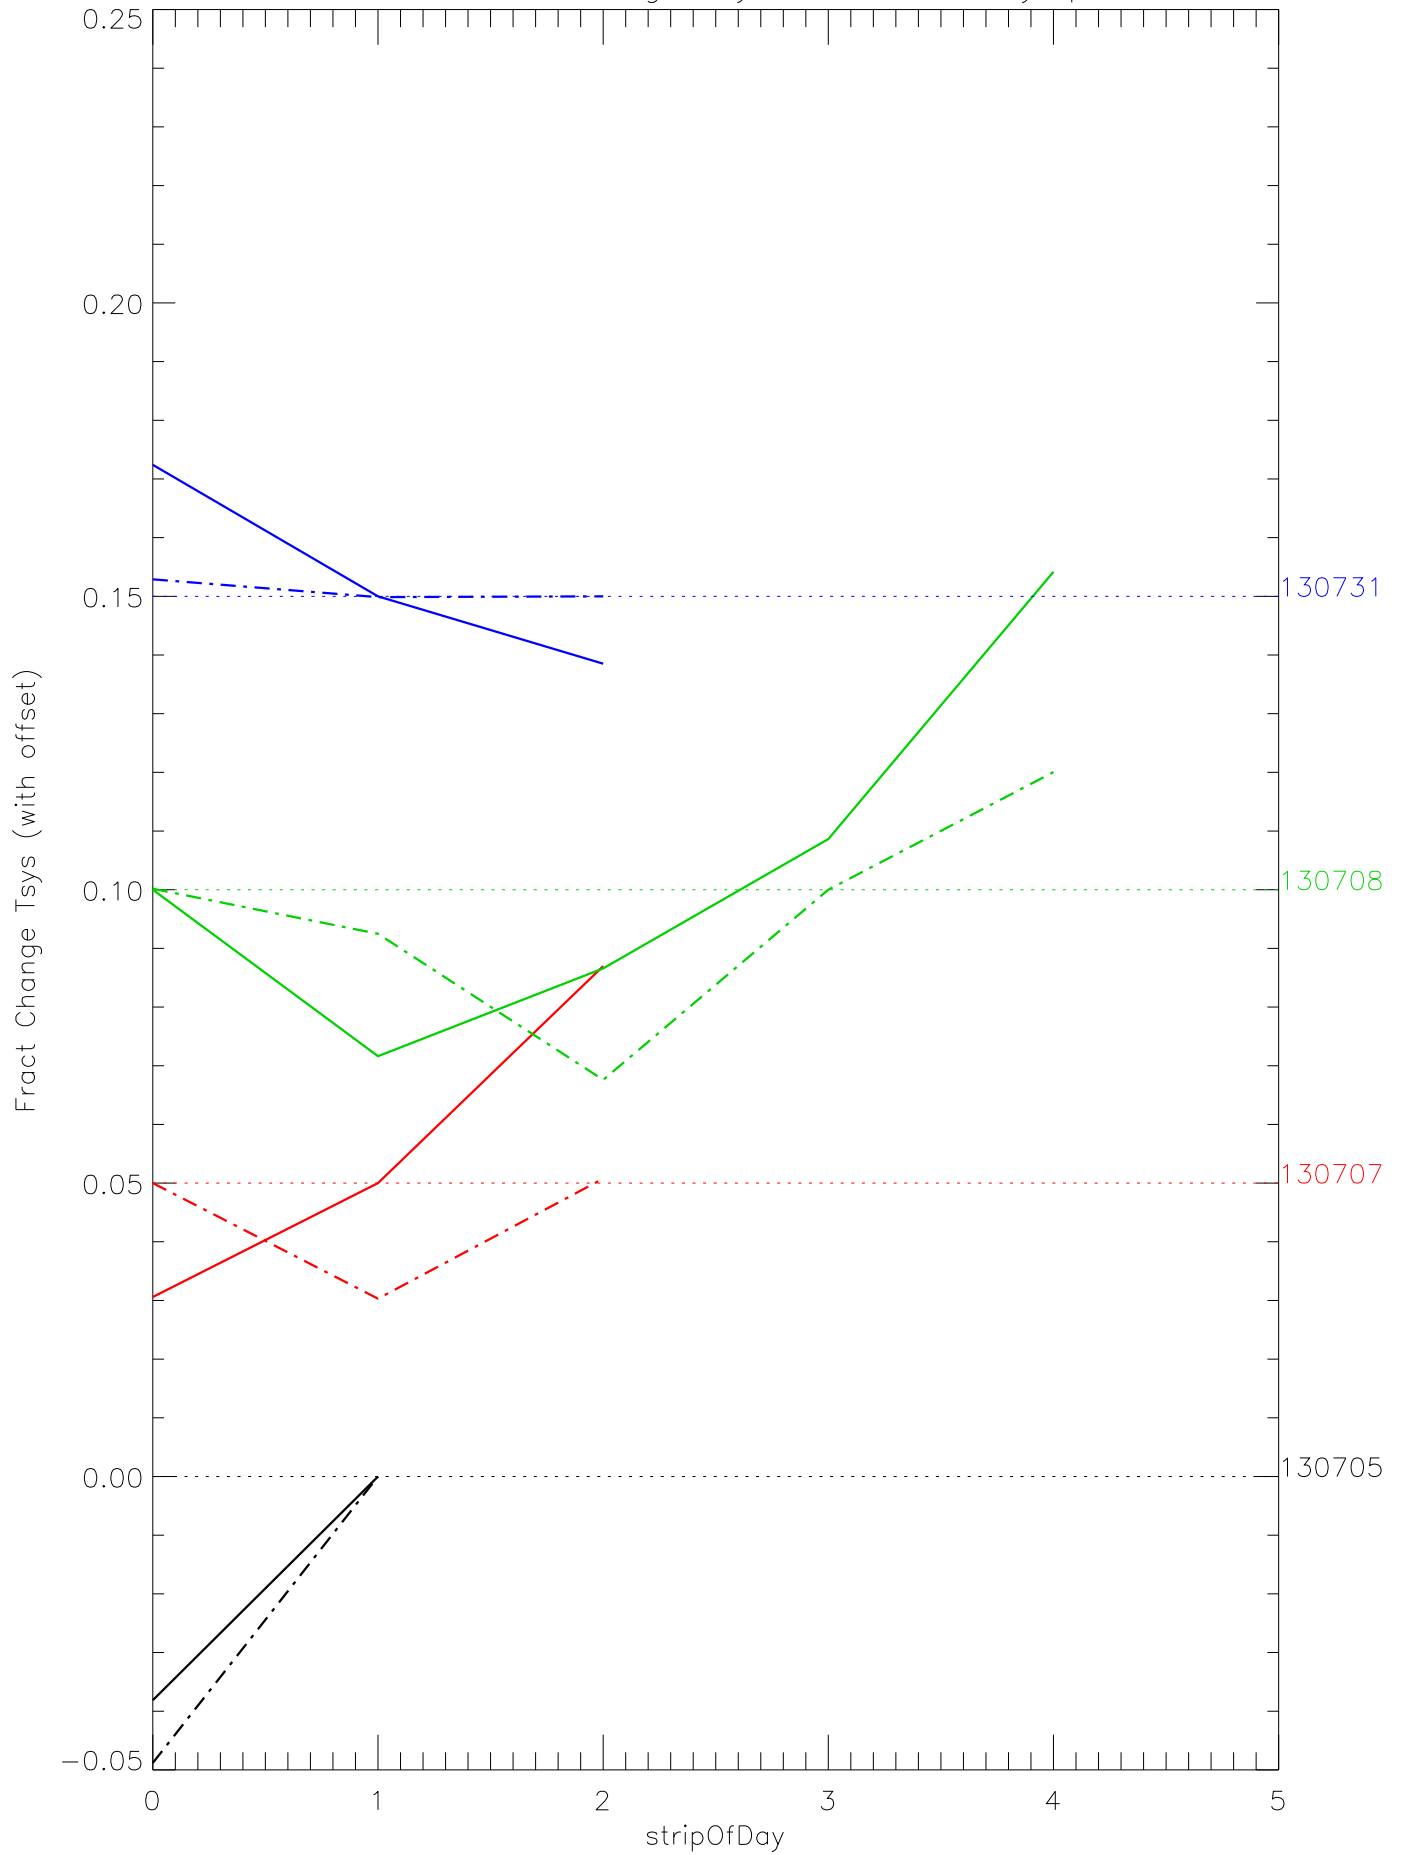

a2048 fractional change TsysK for each day. pixel:0

a2048 fractional change TsysK for each day. pixel:1

a2048 fractional change TsysK for each day. pixel:2

a2048 fractional change TsysK for each day. pixel:3

a2048 fractional change TsysK for each day. pixel:4

a2048 fractional change TsysK for each day. pixel:5

a2048 fractional change TsysK for each day. pixel:6