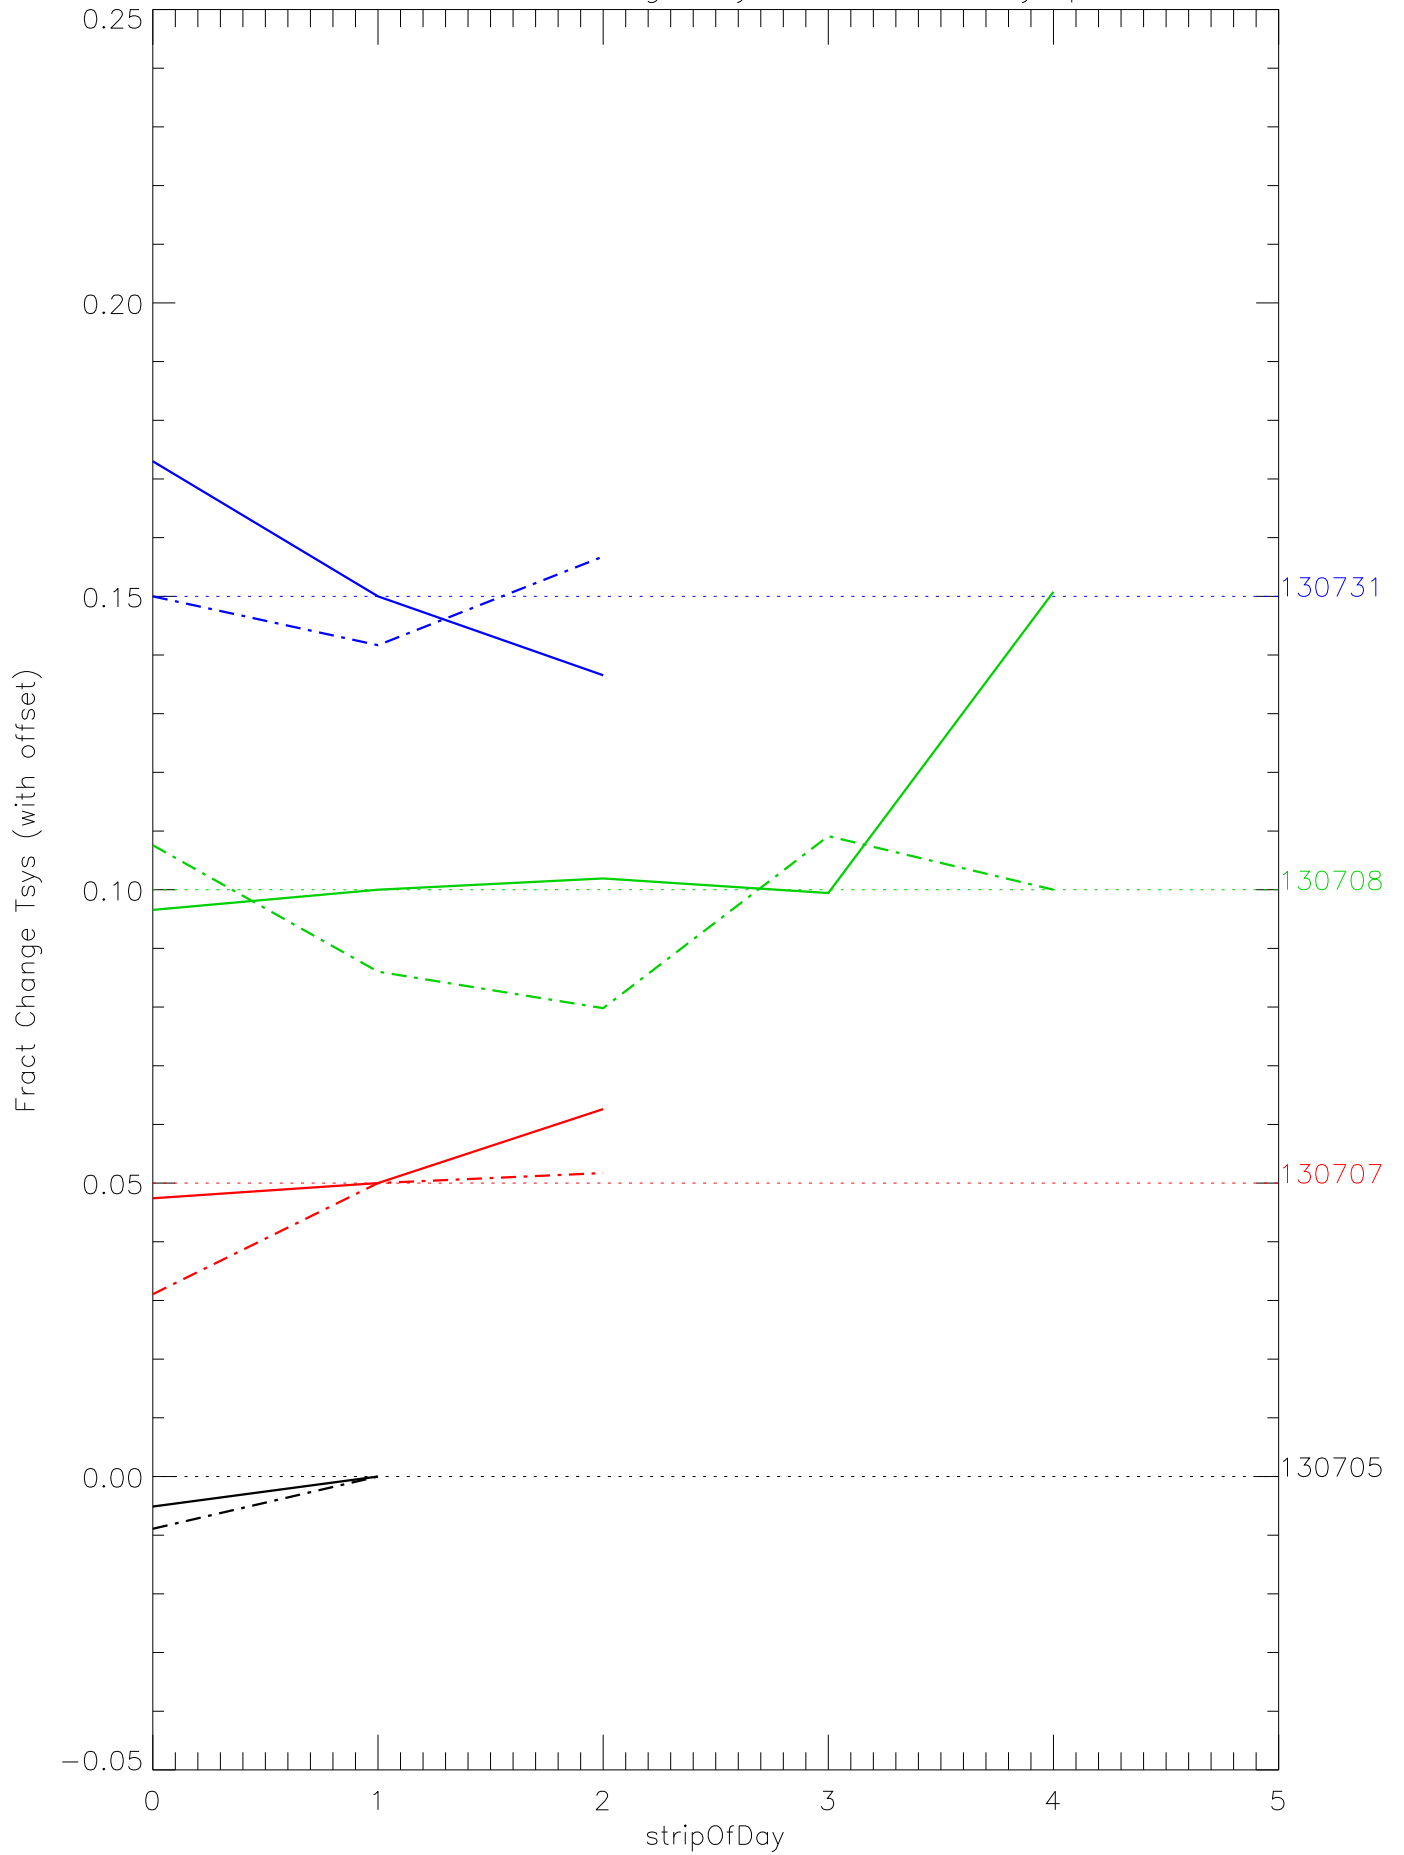

a2048 fractional change TsysK for each day. pixel:0

a2048 fractional change TsysK for each day. pixel:1

a2048 fractional change TsysK for each day. pixel:2

a2048 fractional change TsysK for each day. pixel:3

a2048 fractional change TsysK for each day. pixel:4

a2048 fractional change TsysK for each day. pixel:5

a2048 fractional change TsysK for each day. pixel:6