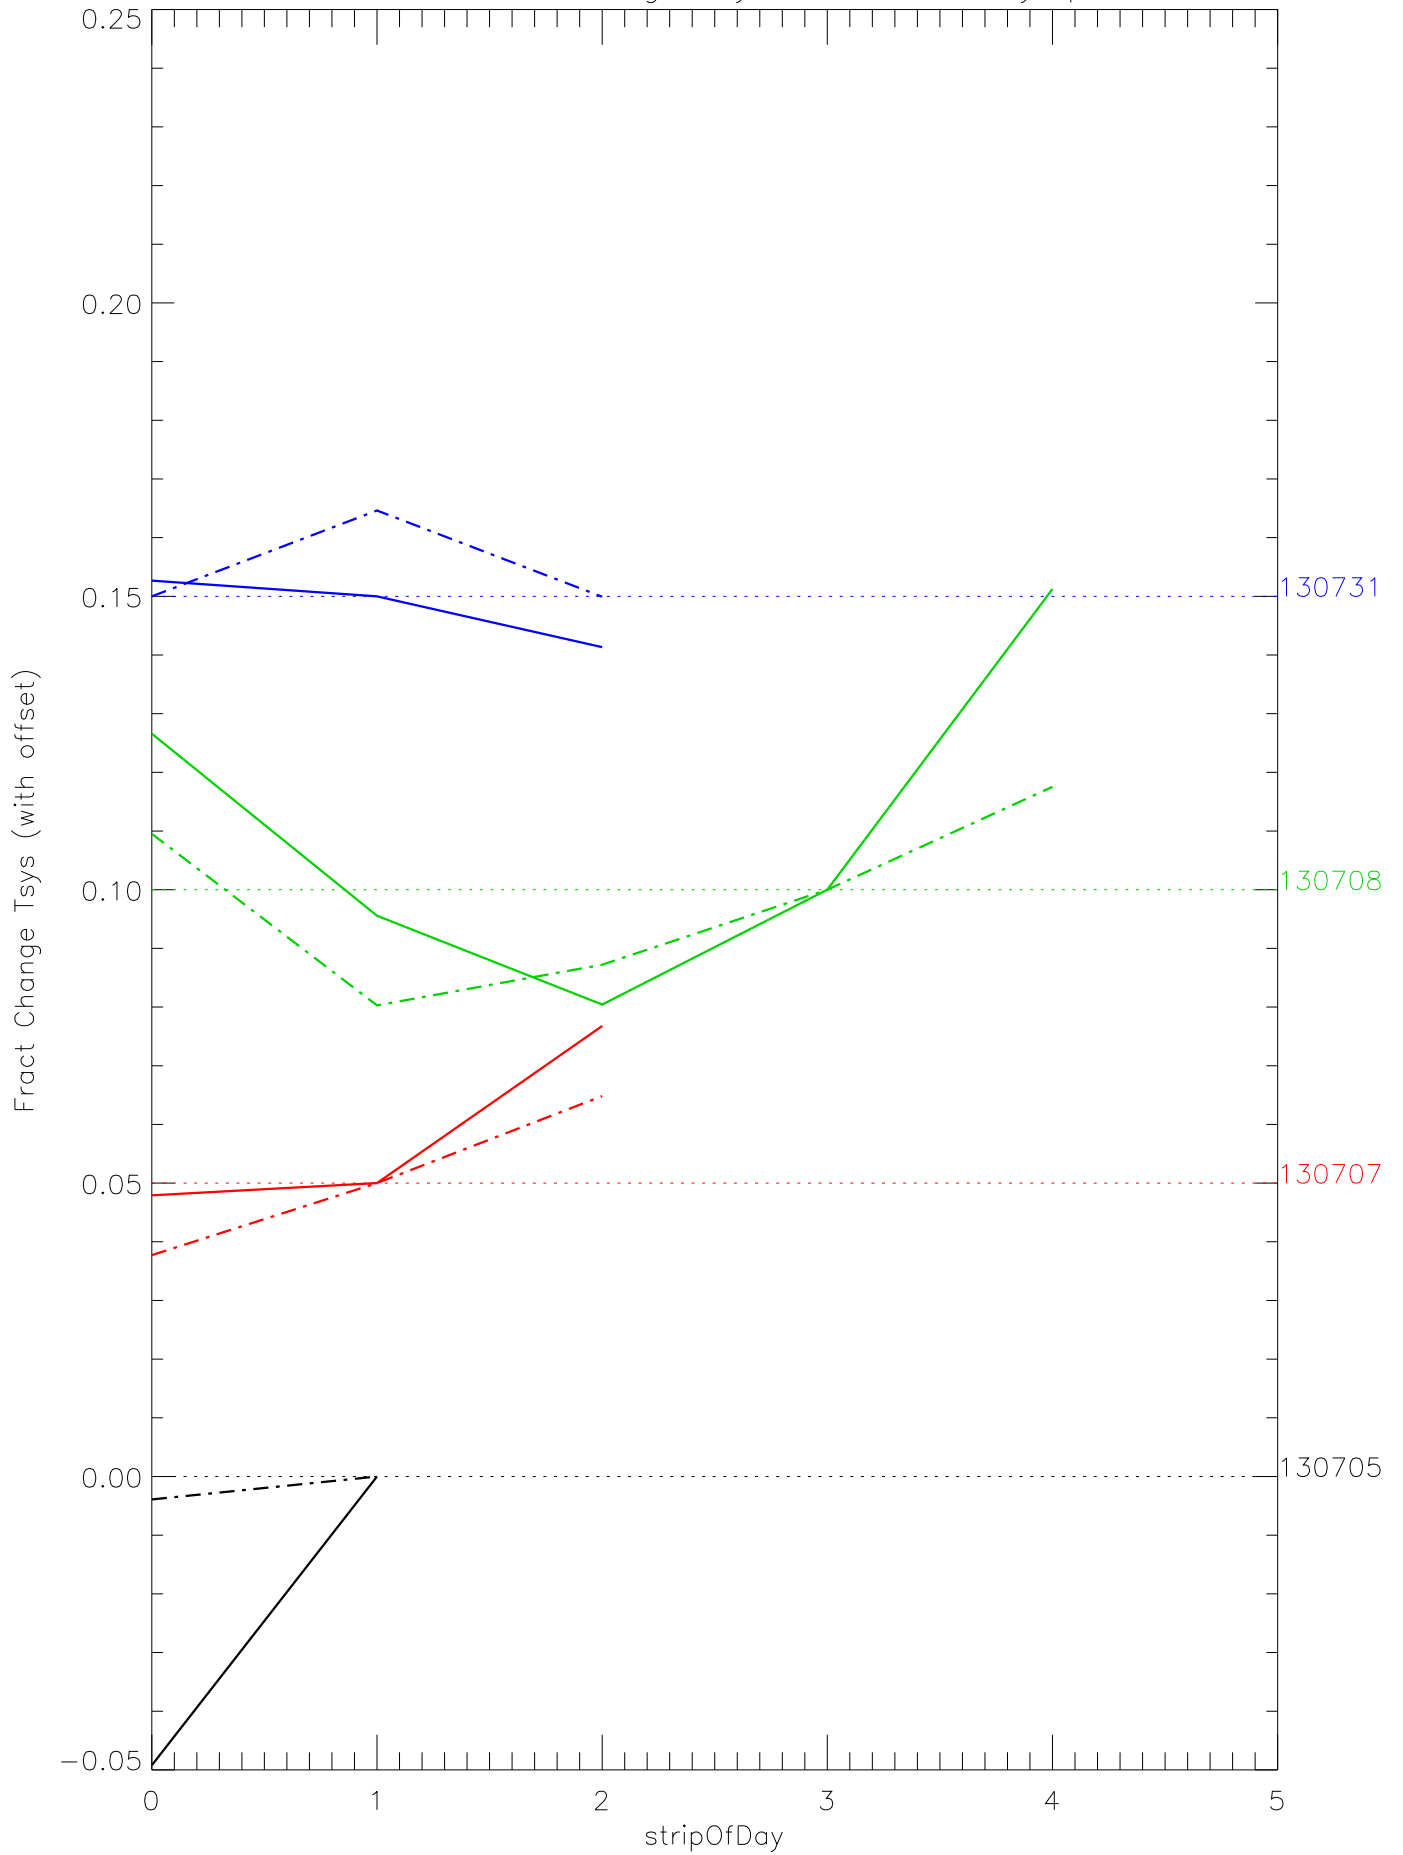

a2048 fractional change TsysK for each day. pixel:0

a2048 fractional change TsysK for each day. pixel:1

a2048 fractional change TsysK for each day. pixel:2

a2048 fractional change TsysK for each day. pixel:3

a2048 fractional change TsysK for each day. pixel:4

a2048 fractional change TsysK for each day. pixel:5

a2048 fractional change TsysK for each day. pixel:6