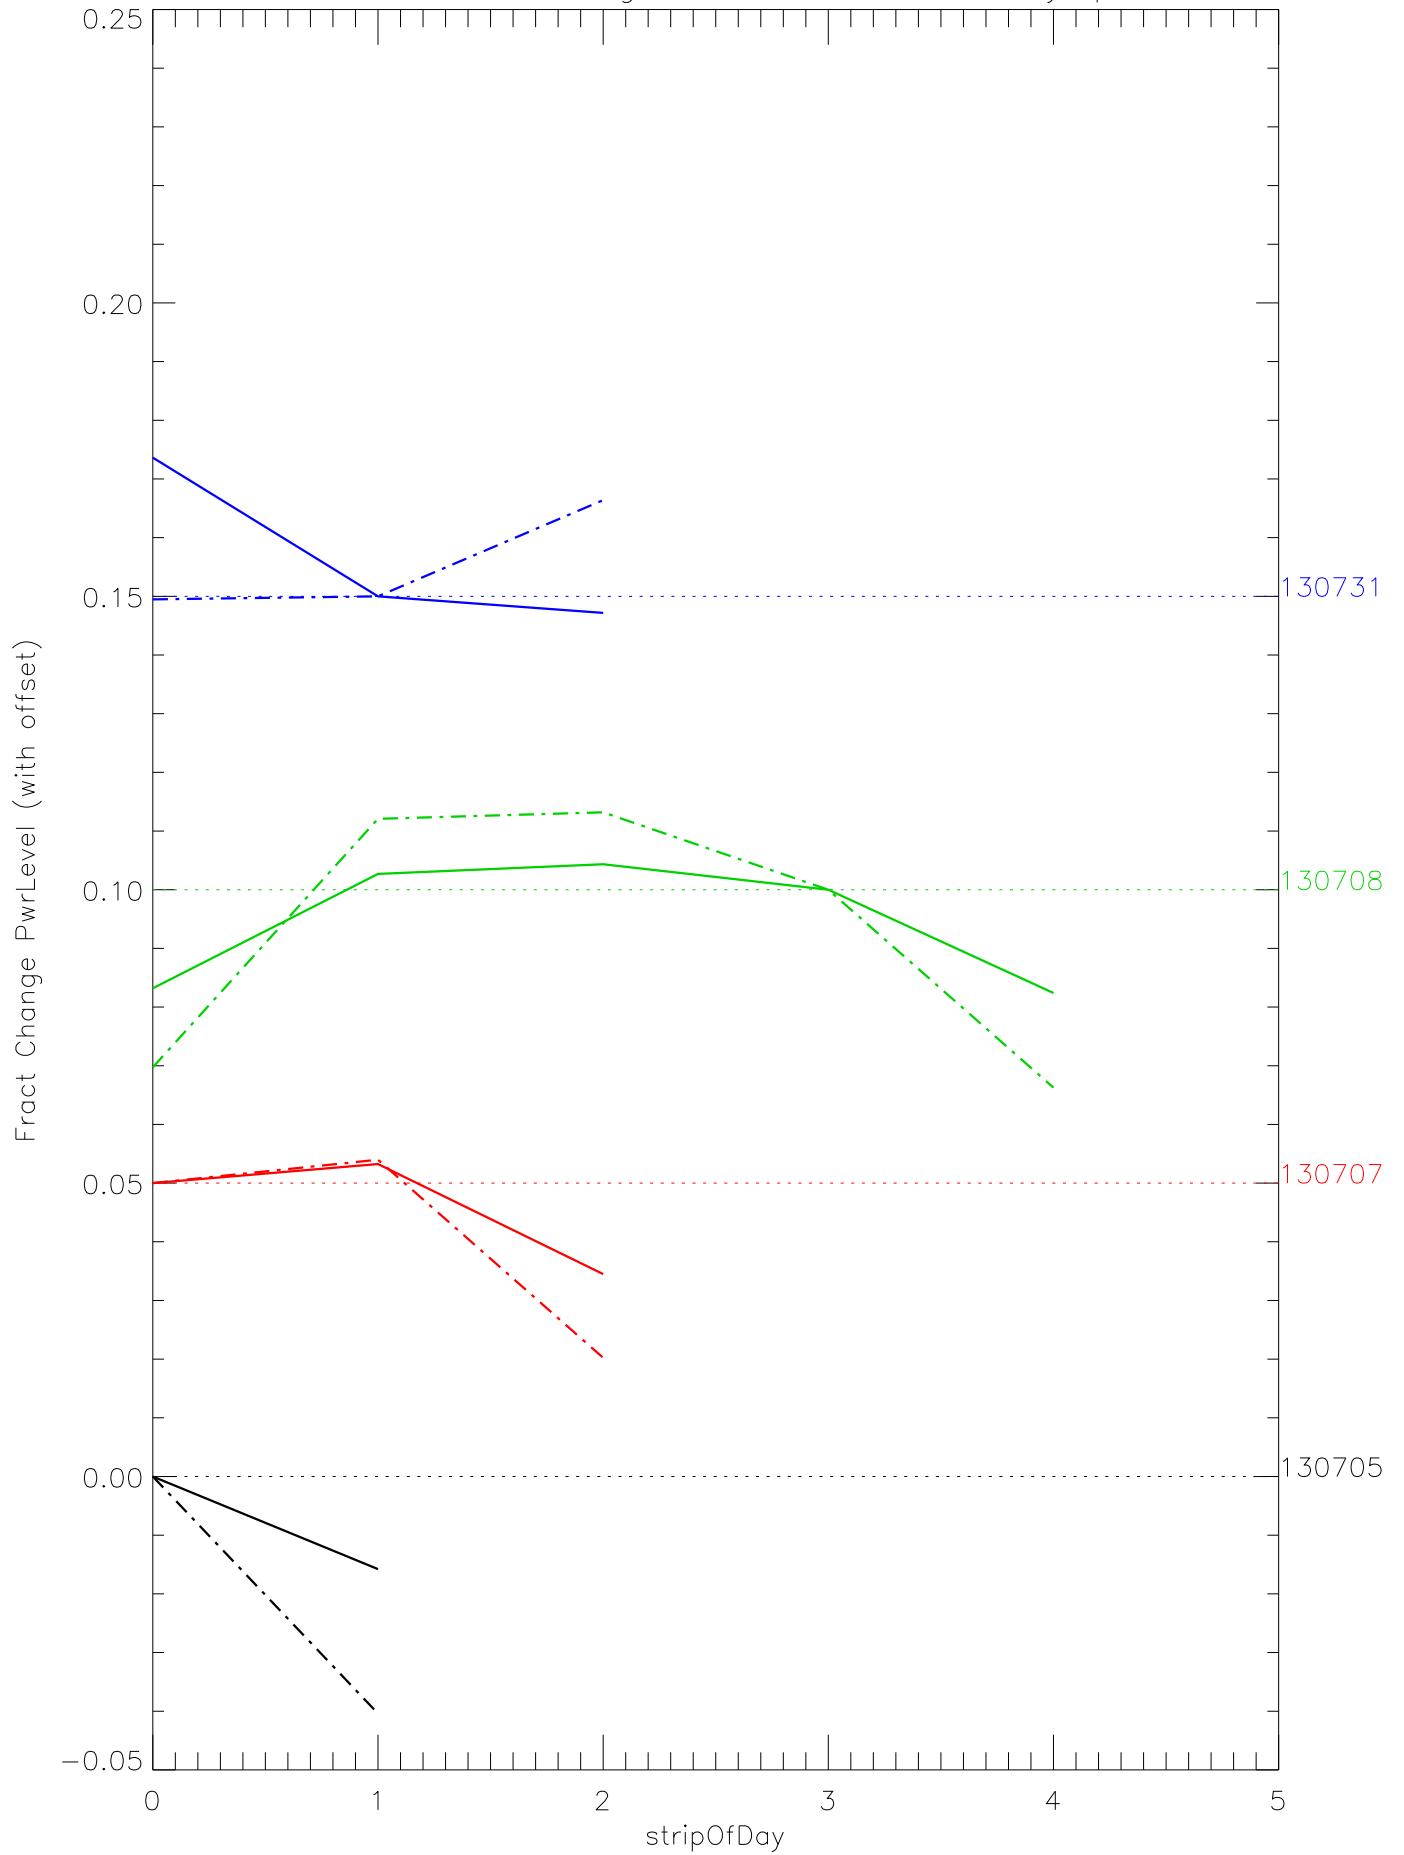

a2048 fractional change PwrLevel for each day. pixel:0

a2048 fractional change PwrLevel for each day. pixel:1

a2048 fractional change PwrLevel for each day. pixel:2

a2048 fractional change PwrLevel for each day. pixel:3

a2048 fractional change PwrLevel for each day. pixel:4

a2048 fractional change PwrLevel for each day. pixel:5

a2048 fractional change PwrLevel for each day. pixel:6