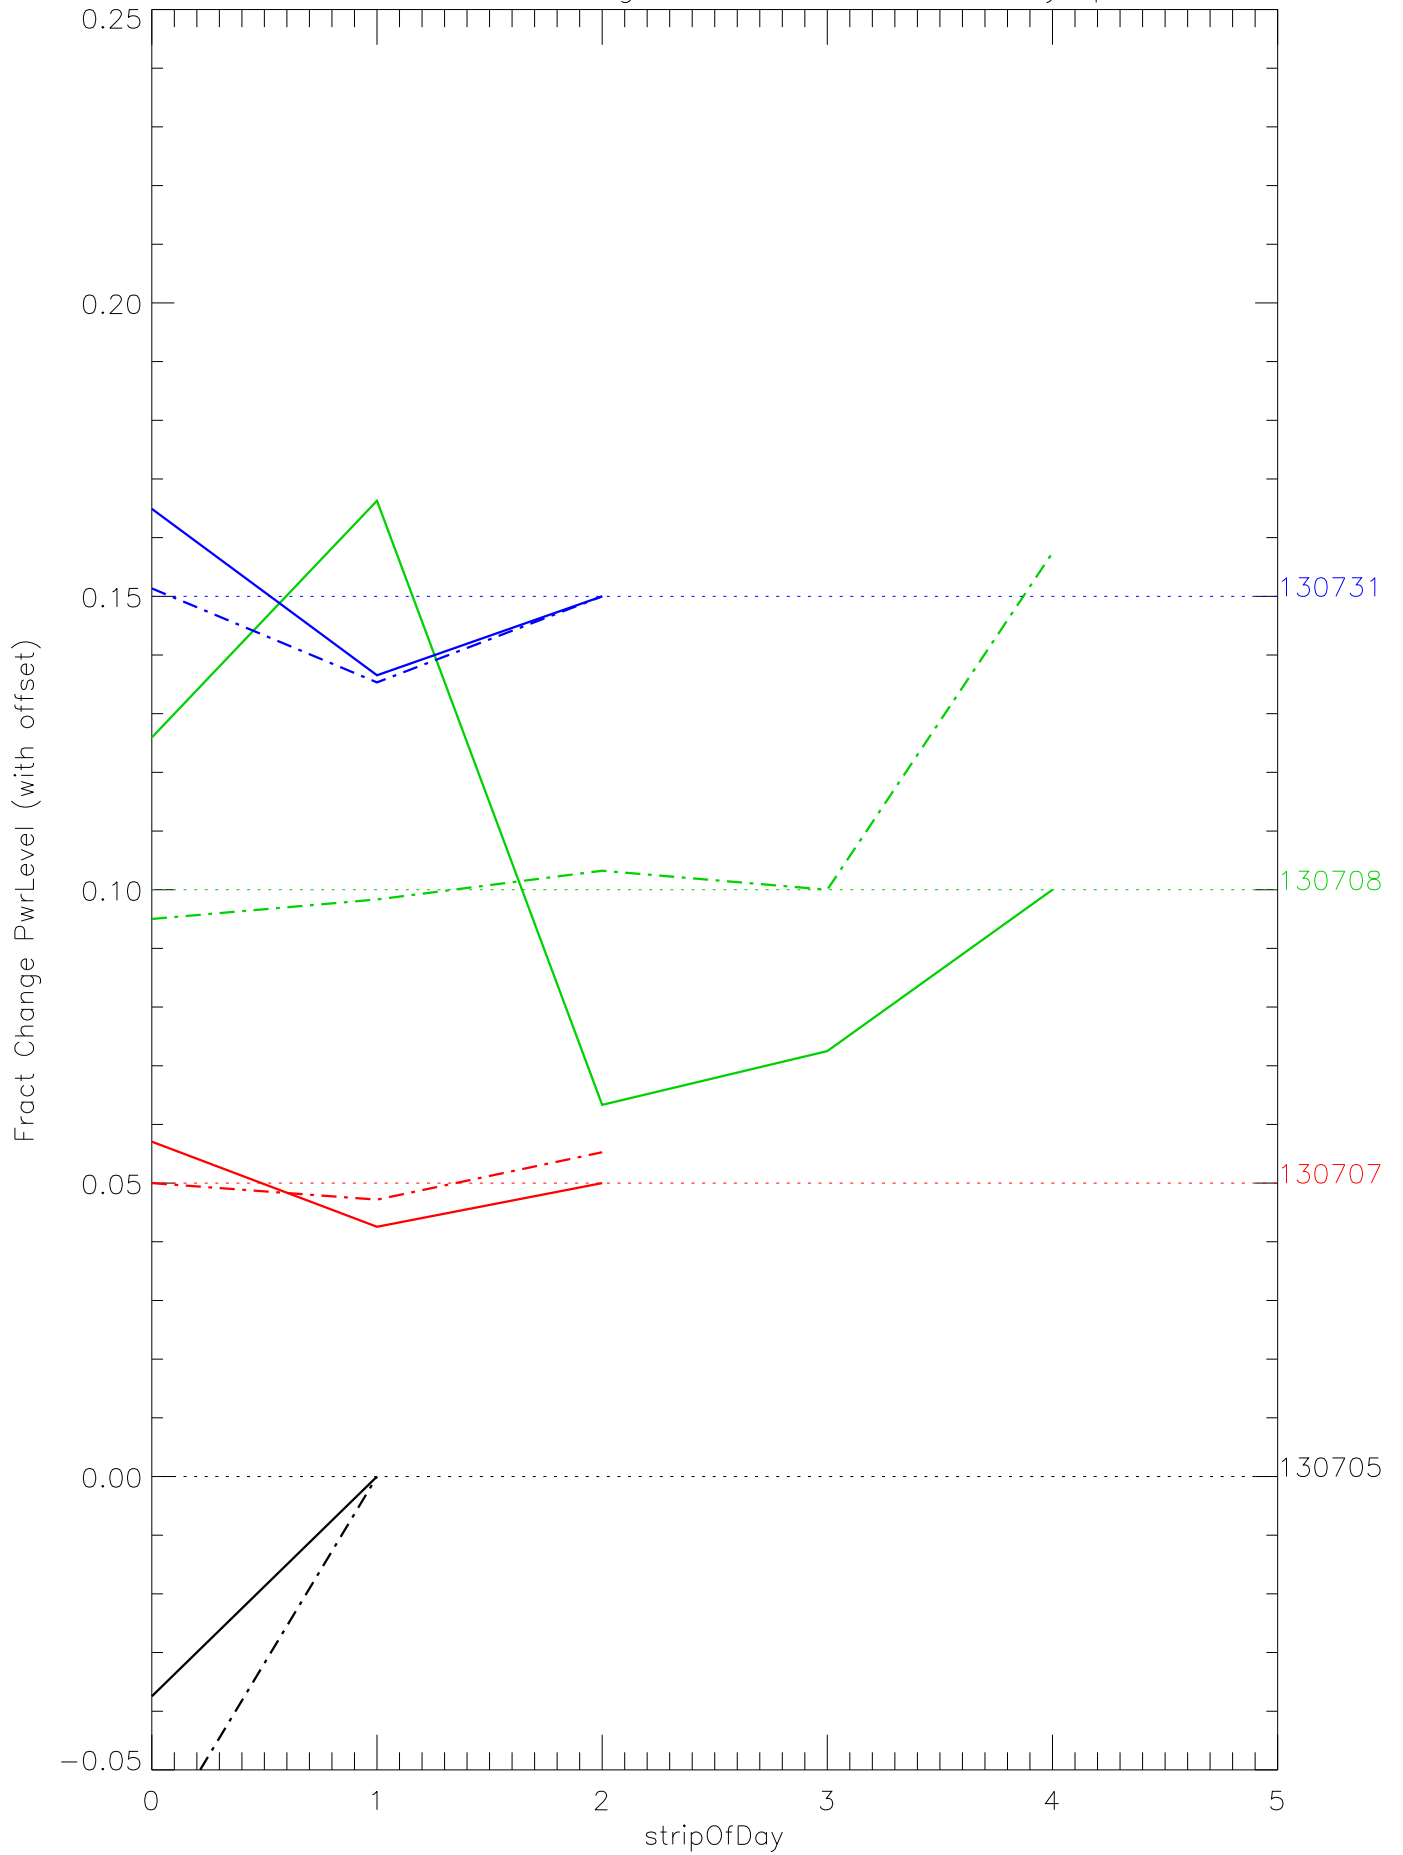

a2048 fractional change PwrLevel for each day. pixel:0

a2048 fractional change PwrLevel for each day. pixel:1

a2048 fractional change PwrLevel for each day. pixel:2

a2048 fractional change PwrLevel for each day. pixel:3

a2048 fractional change PwrLevel for each day. pixel:4

a2048 fractional change PwrLevel for each day. pixel:5

a2048 fractional change PwrLevel for each day. pixel:6