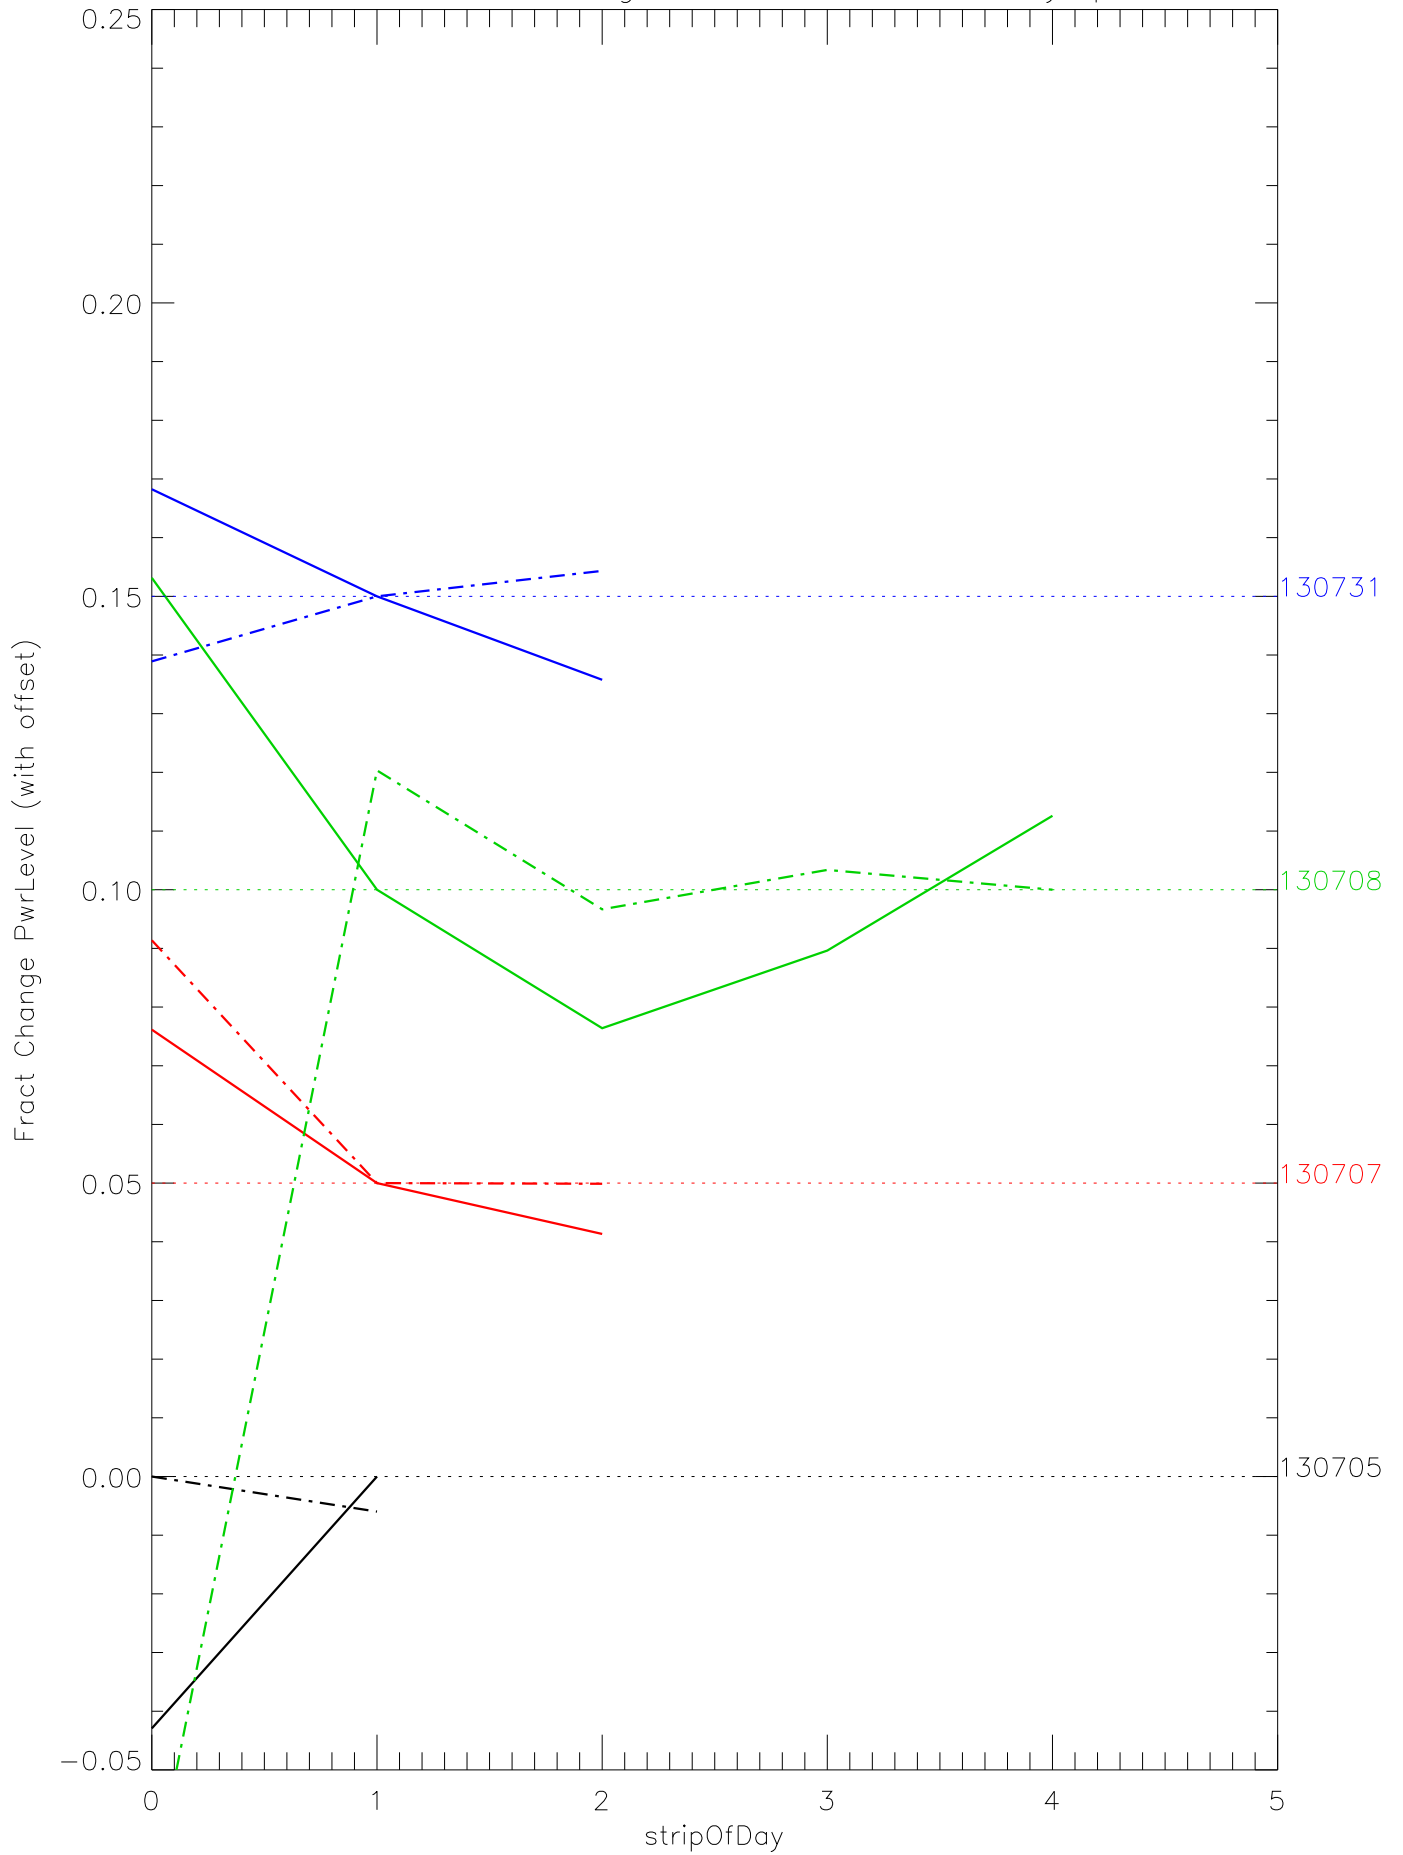

a2048 fractional change PwrLevel for each day. pixel:0

a2048 fractional change PwrLevel for each day. pixel:1

a2048 fractional change PwrLevel for each day. pixel:2

a2048 fractional change PwrLevel for each day. pixel:3

a2048 fractional change PwrLevel for each day. pixel:4

a2048 fractional change PwrLevel for each day. pixel:5

a2048 fractional change PwrLevel for each day. pixel:6