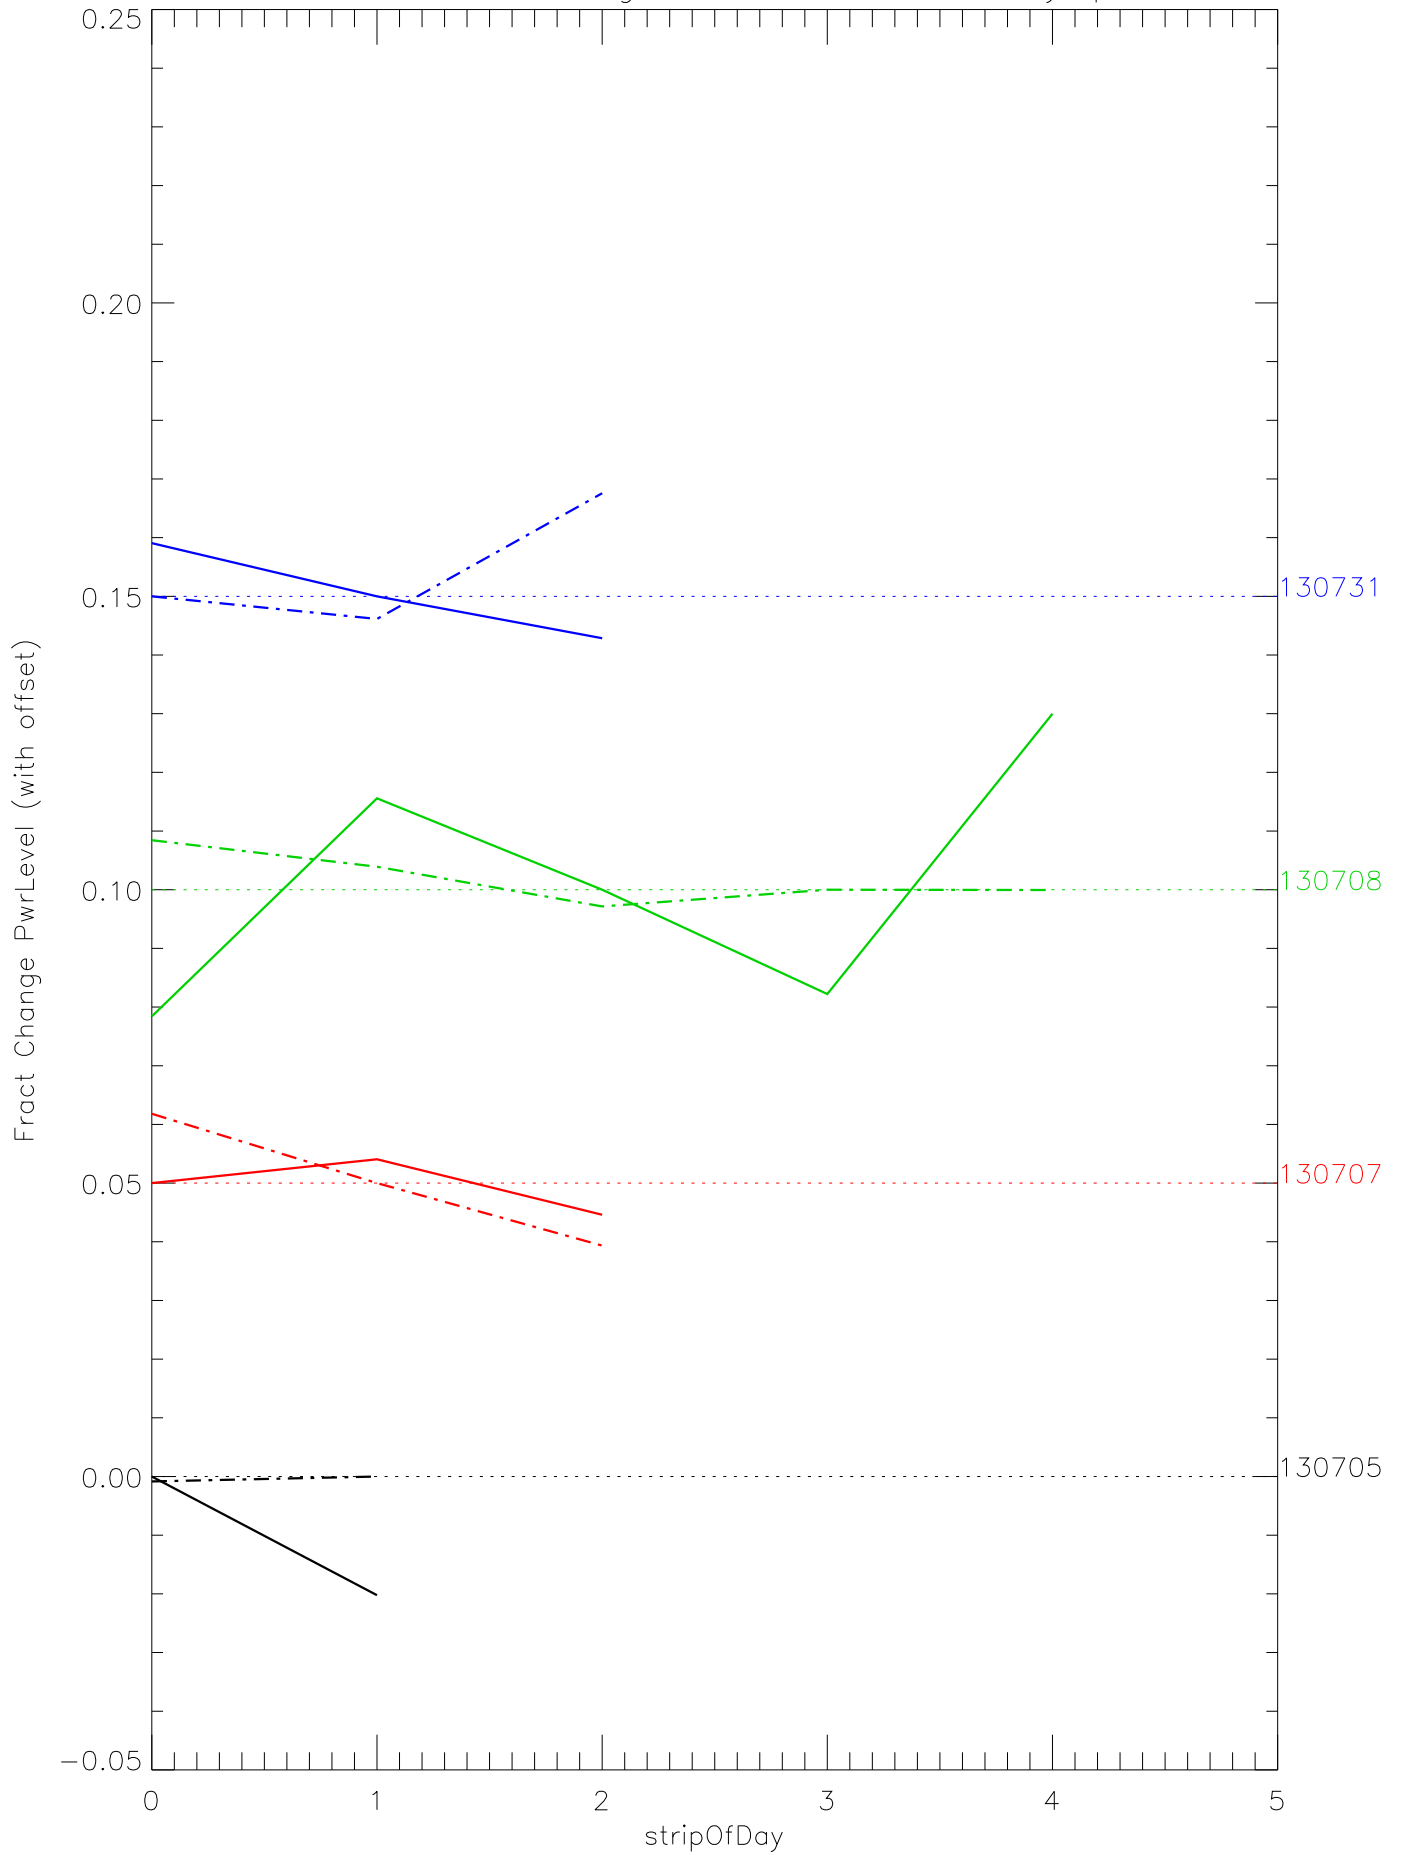

a2048 fractional change PwrLevel for each day. pixel:0

a2048 fractional change PwrLevel for each day. pixel:1

a2048 fractional change PwrLevel for each day. pixel:2

a2048 fractional change PwrLevel for each day. pixel:3

a2048 fractional change PwrLevel for each day. pixel:4

a2048 fractional change PwrLevel for each day. pixel:5

a2048 fractional change PwrLevel for each day. pixel:6