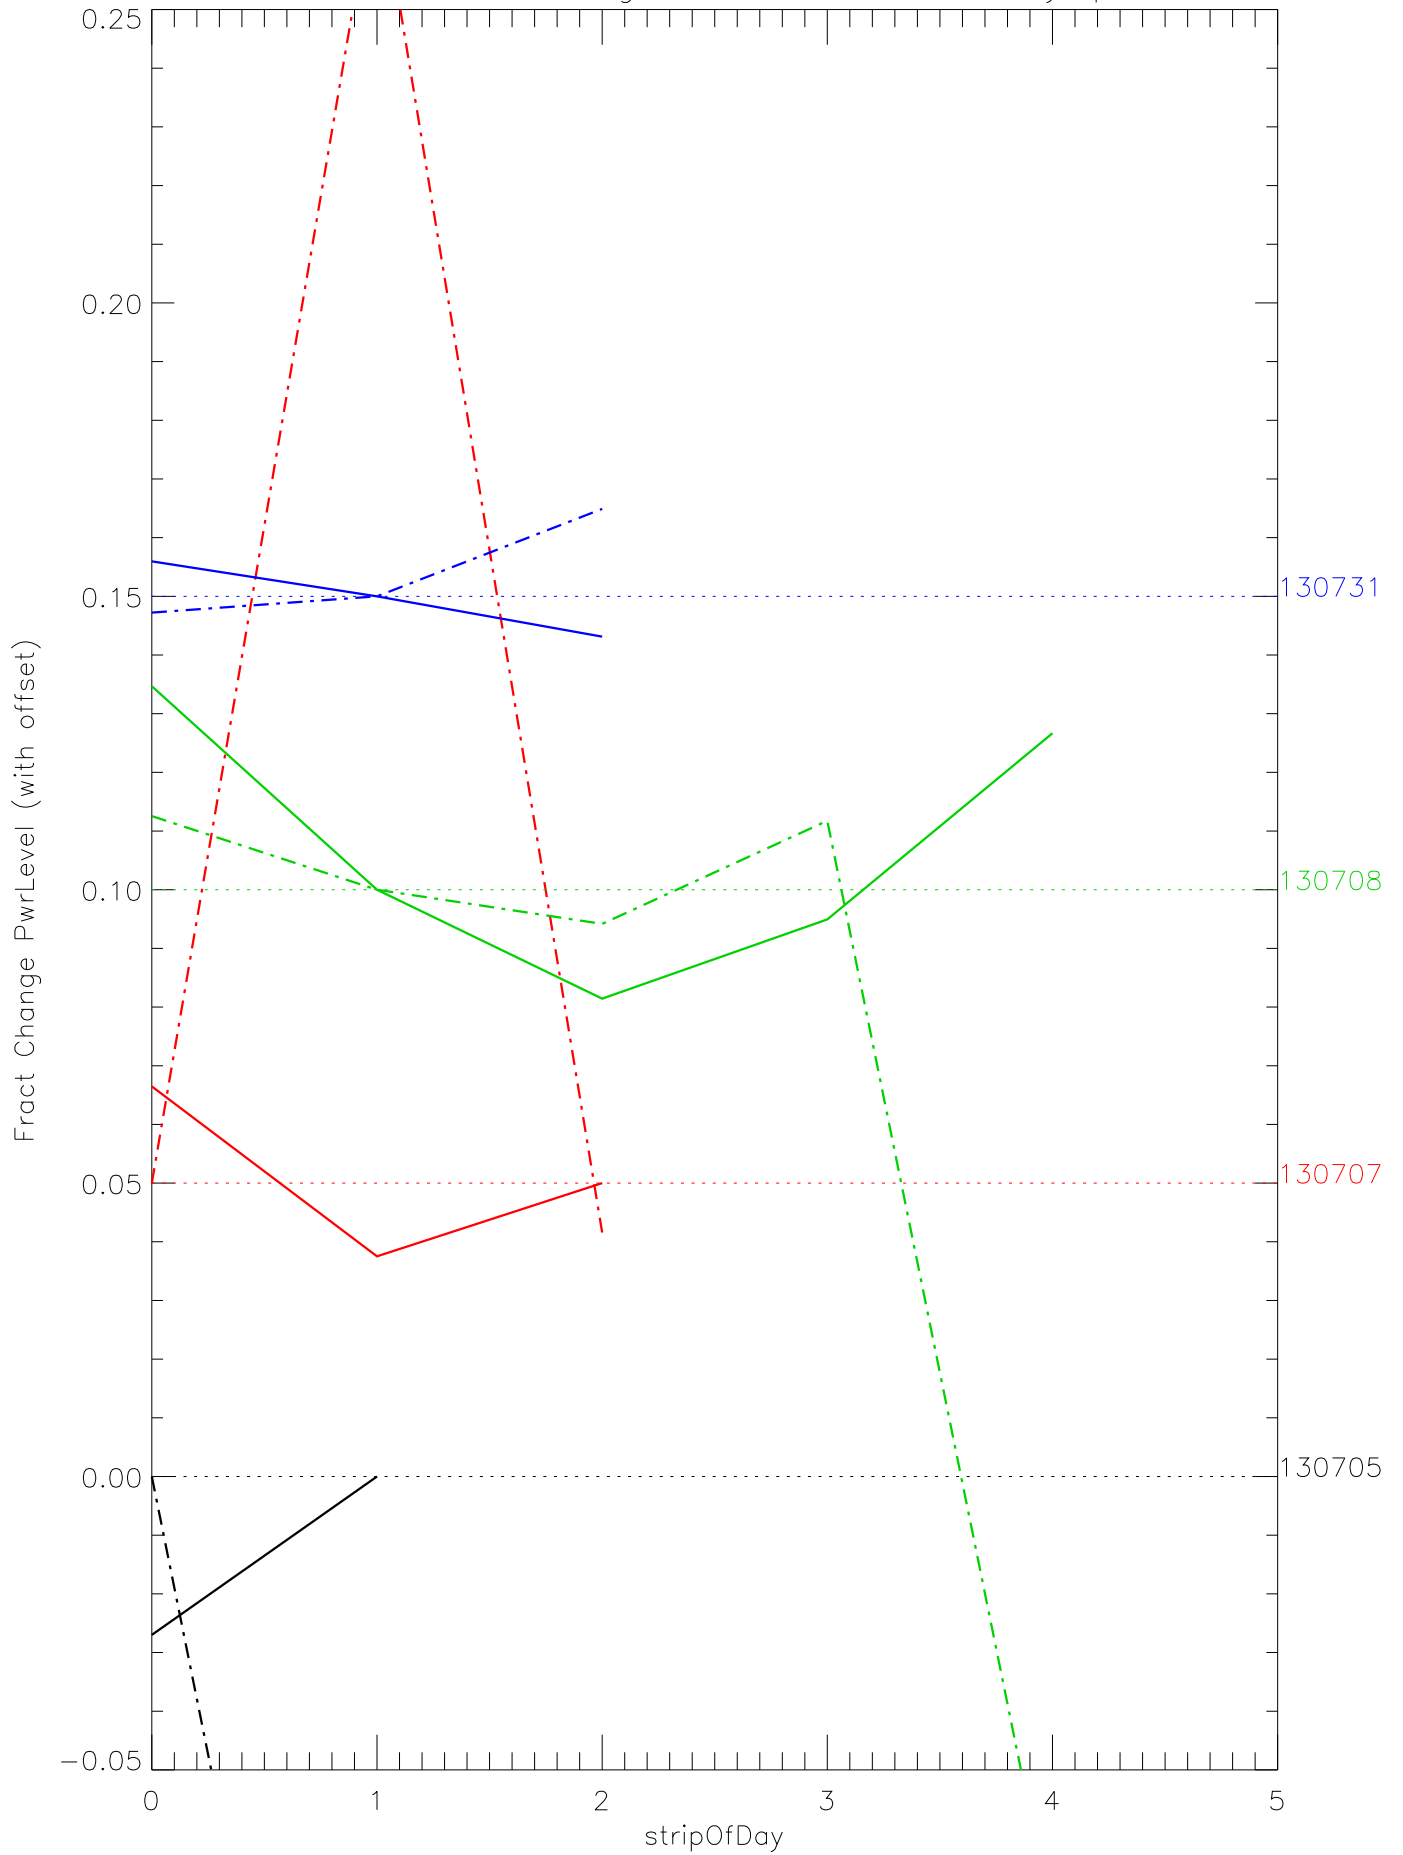

a2048 fractional change PwrLevel for each day. pixel:0

a2048 fractional change PwrLevel for each day. pixel:1

a2048 fractional change PwrLevel for each day. pixel:2

a2048 fractional change PwrLevel for each day. pixel:3

a2048 fractional change PwrLevel for each day. pixel:4

a2048 fractional change PwrLevel for each day. pixel:5

a2048 fractional change PwrLevel for each day. pixel:6