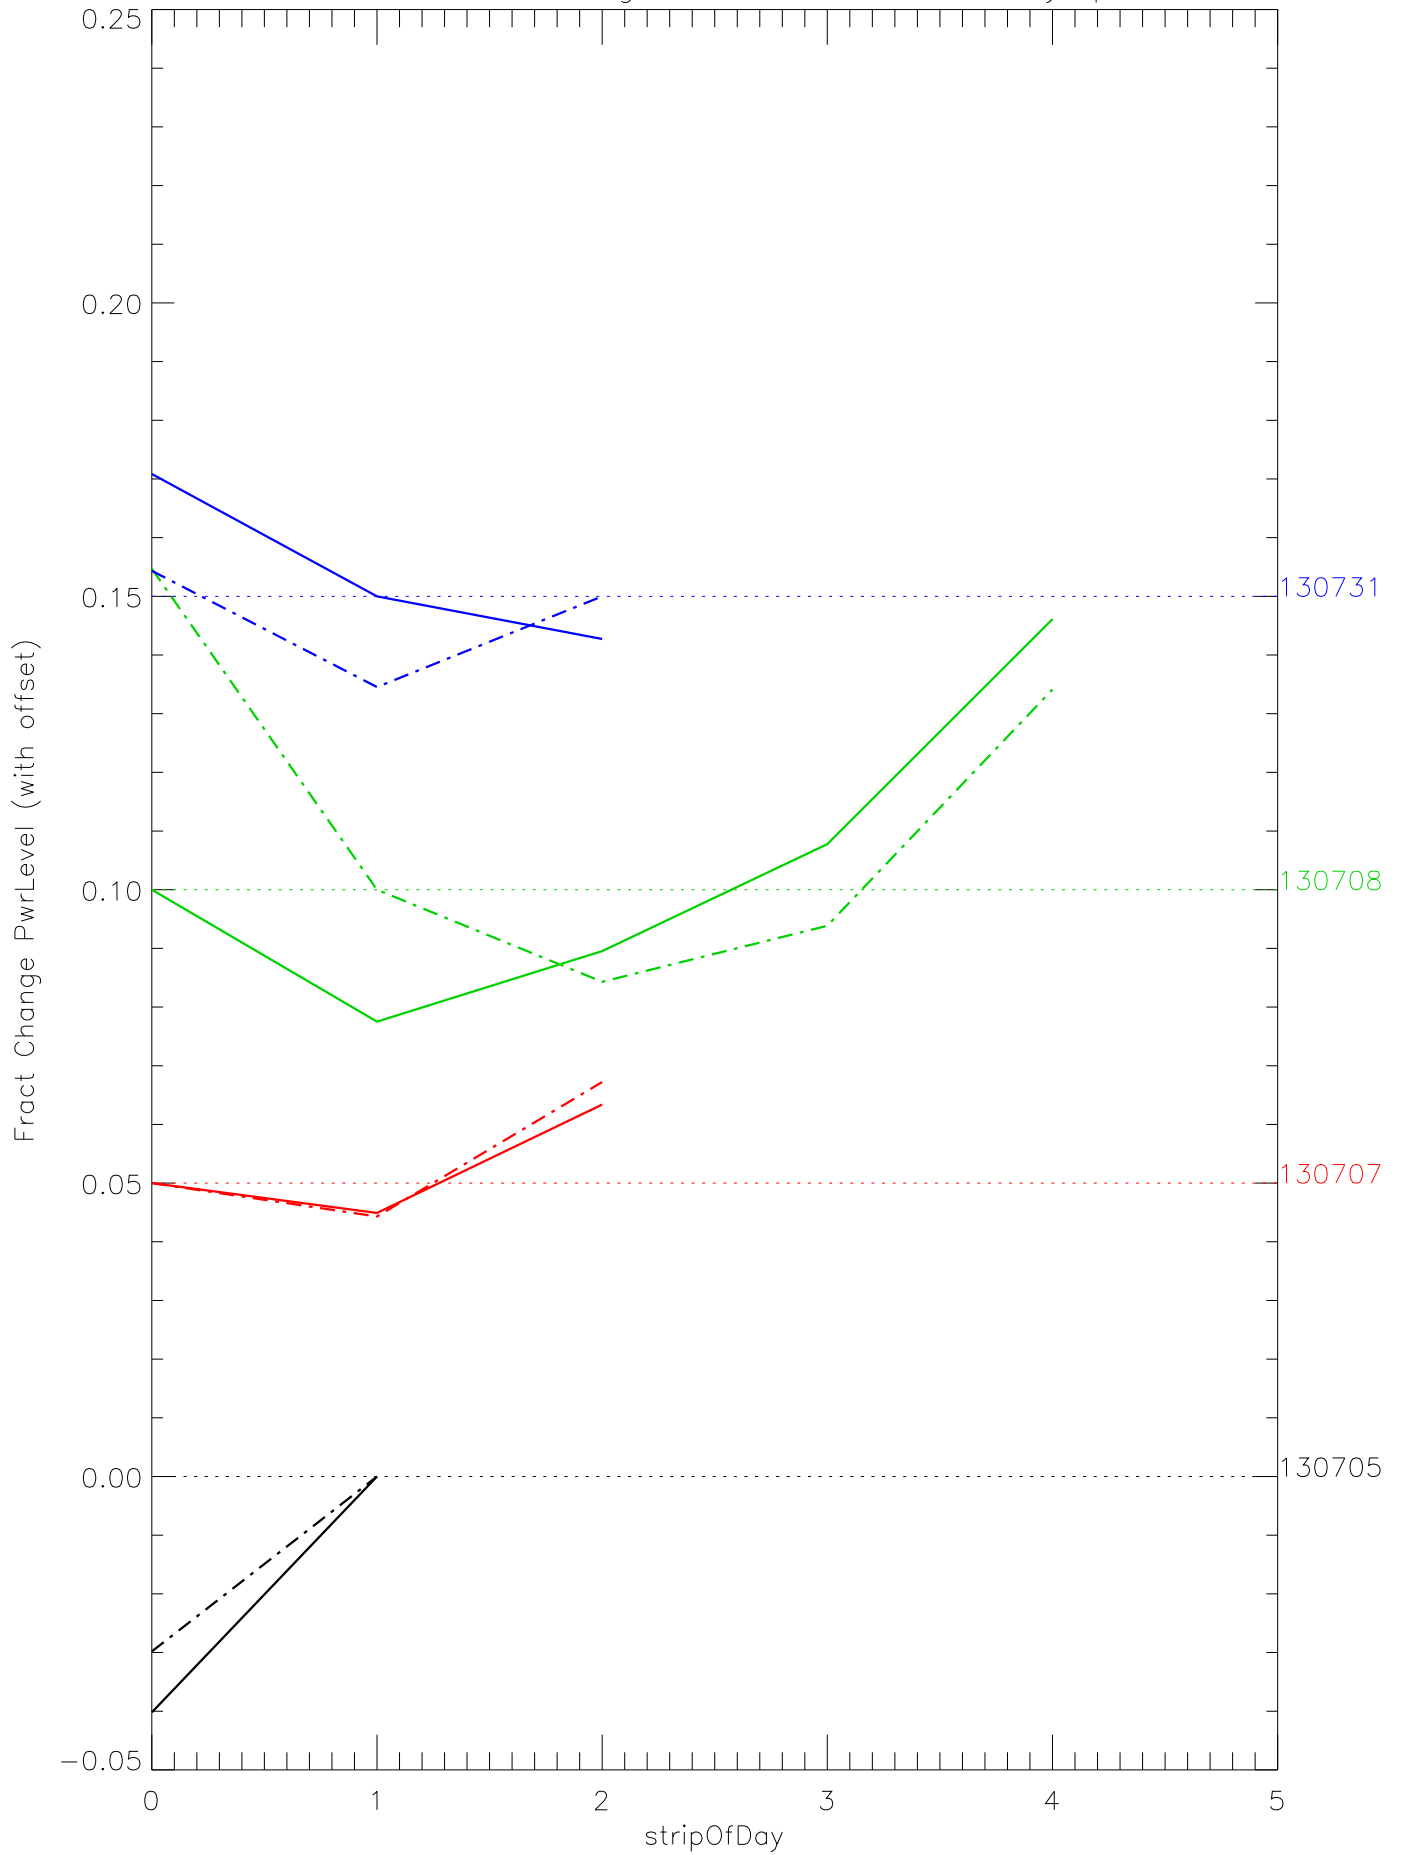

a2048 fractional change PwrLevel for each day. pixel:0

a2048 fractional change PwrLevel for each day. pixel:1

a2048 fractional change PwrLevel for each day. pixel:2

a2048 fractional change PwrLevel for each day. pixel:3

a2048 fractional change PwrLevel for each day. pixel:4

a2048 fractional change PwrLevel for each day. pixel:5

a2048 fractional change PwrLevel for each day. pixel:6