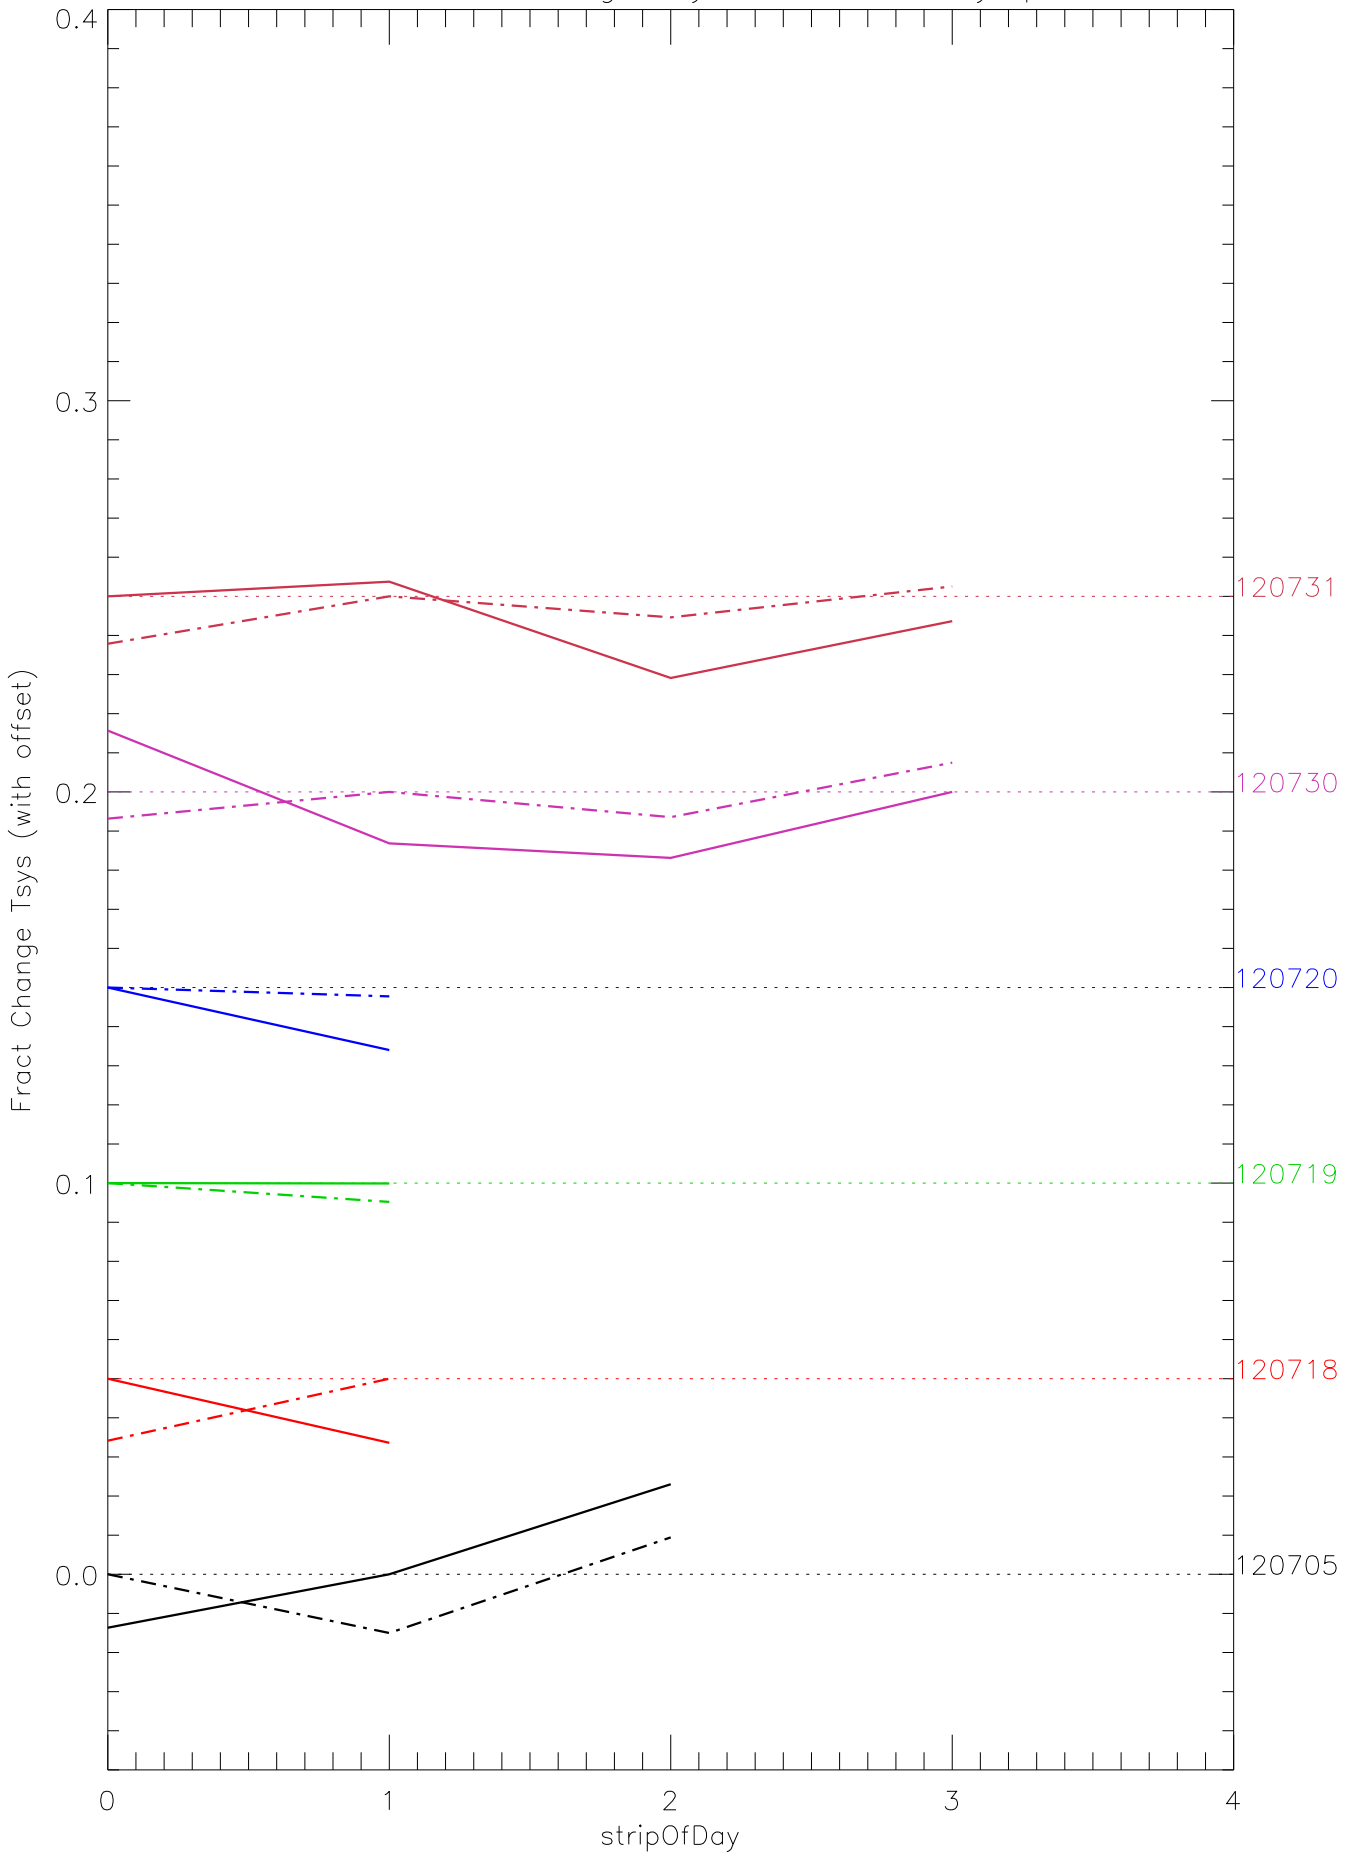

a2048 fractional change TsysK for each day. pixel:0

a2048 fractional change TsysK for each day. pixel:1

a2048 fractional change TsysK for each day. pixel:2

a2048 fractional change TsysK for each day. pixel:3

a2048 fractional change TsysK for each day. pixel:4

a2048 fractional change TsysK for each day. pixel:5

a2048 fractional change TsysK for each day. pixel:6