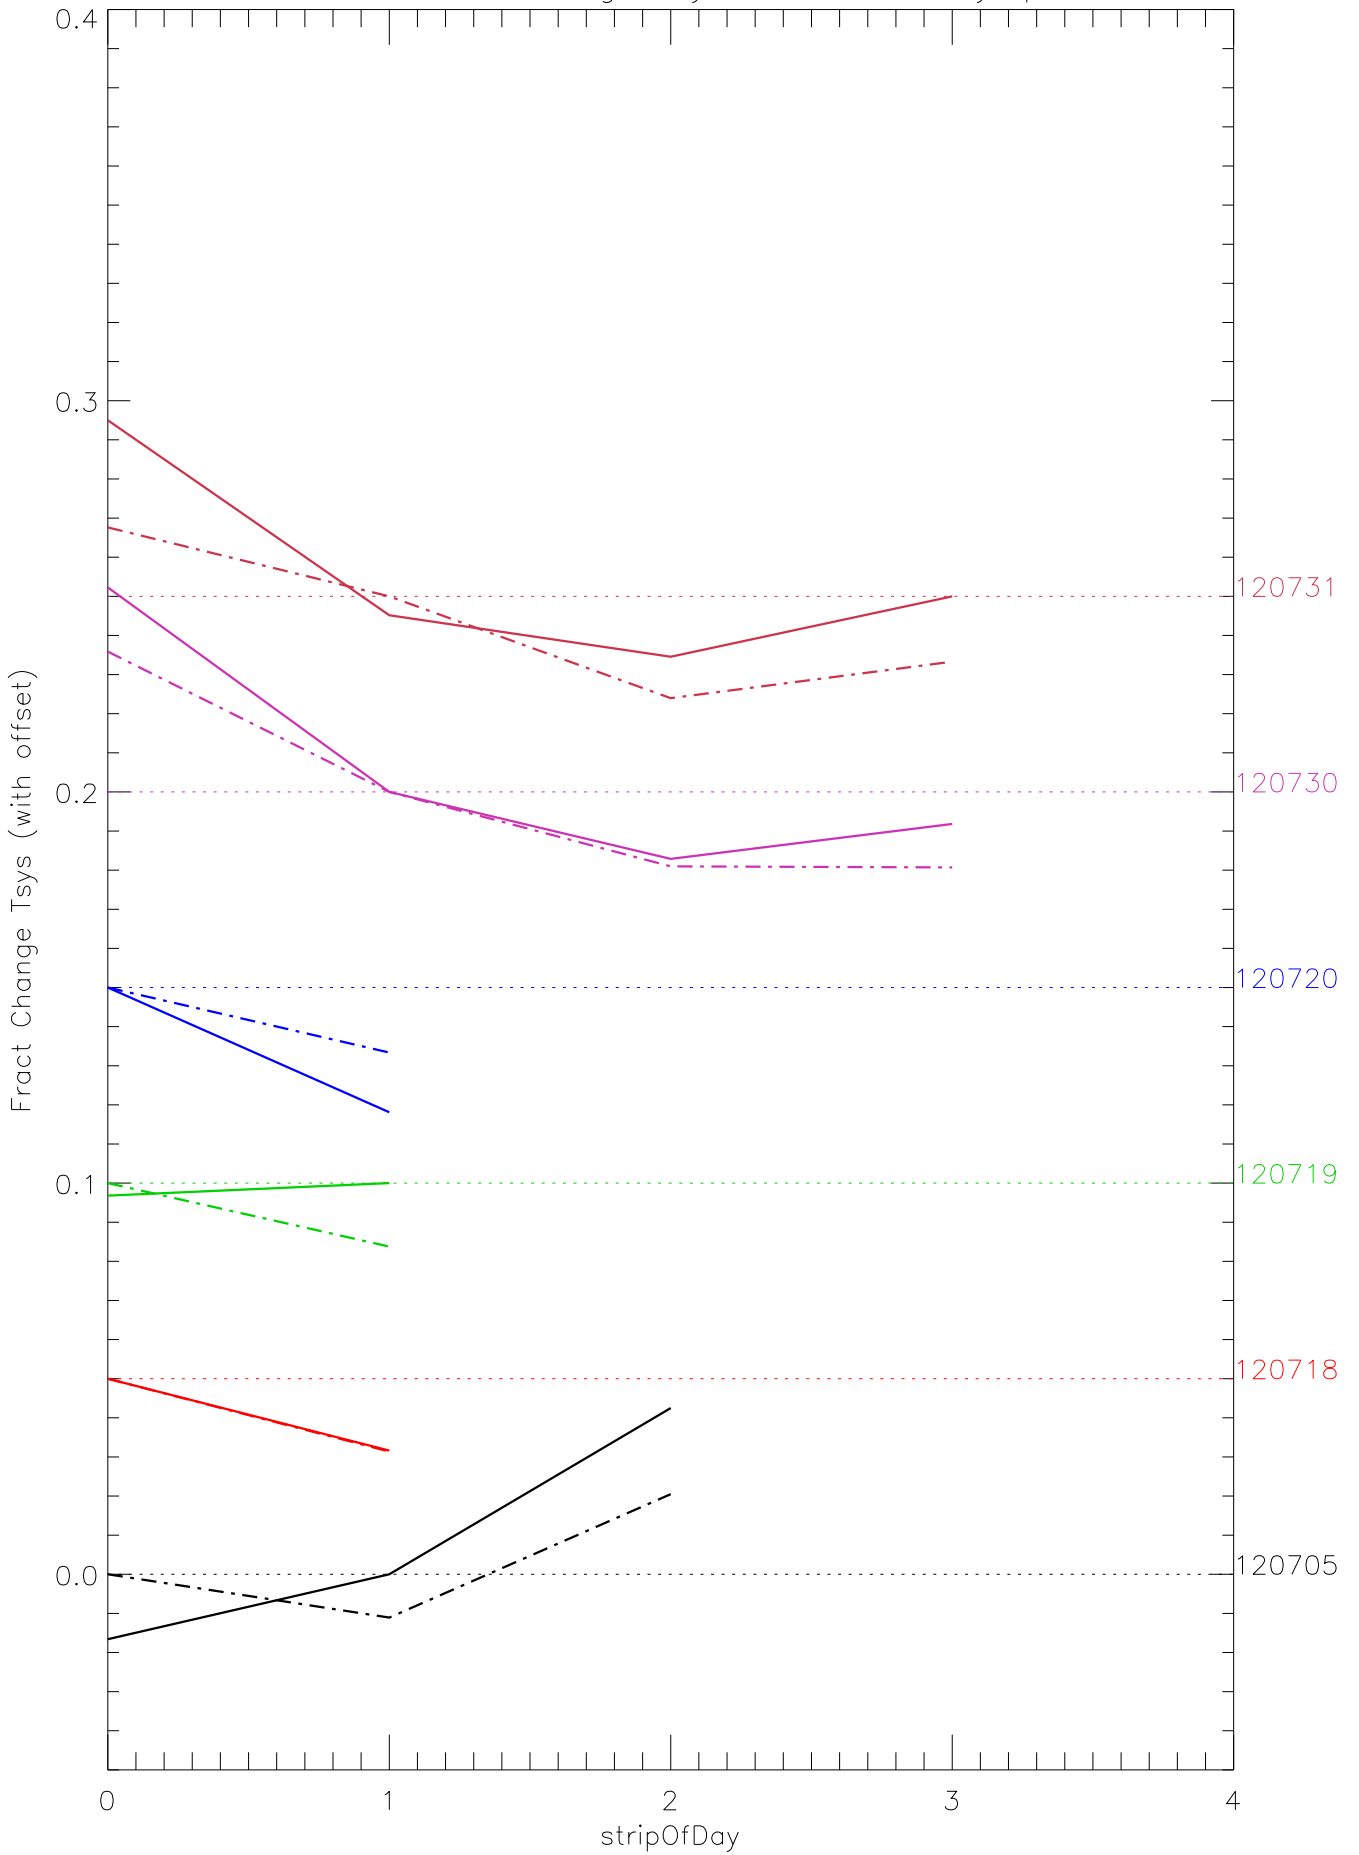

a2048 fractional change TsysK for each day. pixel:0

a2048 fractional change TsysK for each day. pixel:1

a2048 fractional change TsysK for each day. pixel:2

a2048 fractional change TsysK for each day. pixel:3

a2048 fractional change TsysK for each day. pixel:4

a2048 fractional change TsysK for each day. pixel:5

a2048 fractional change TsysK for each day. pixel:6