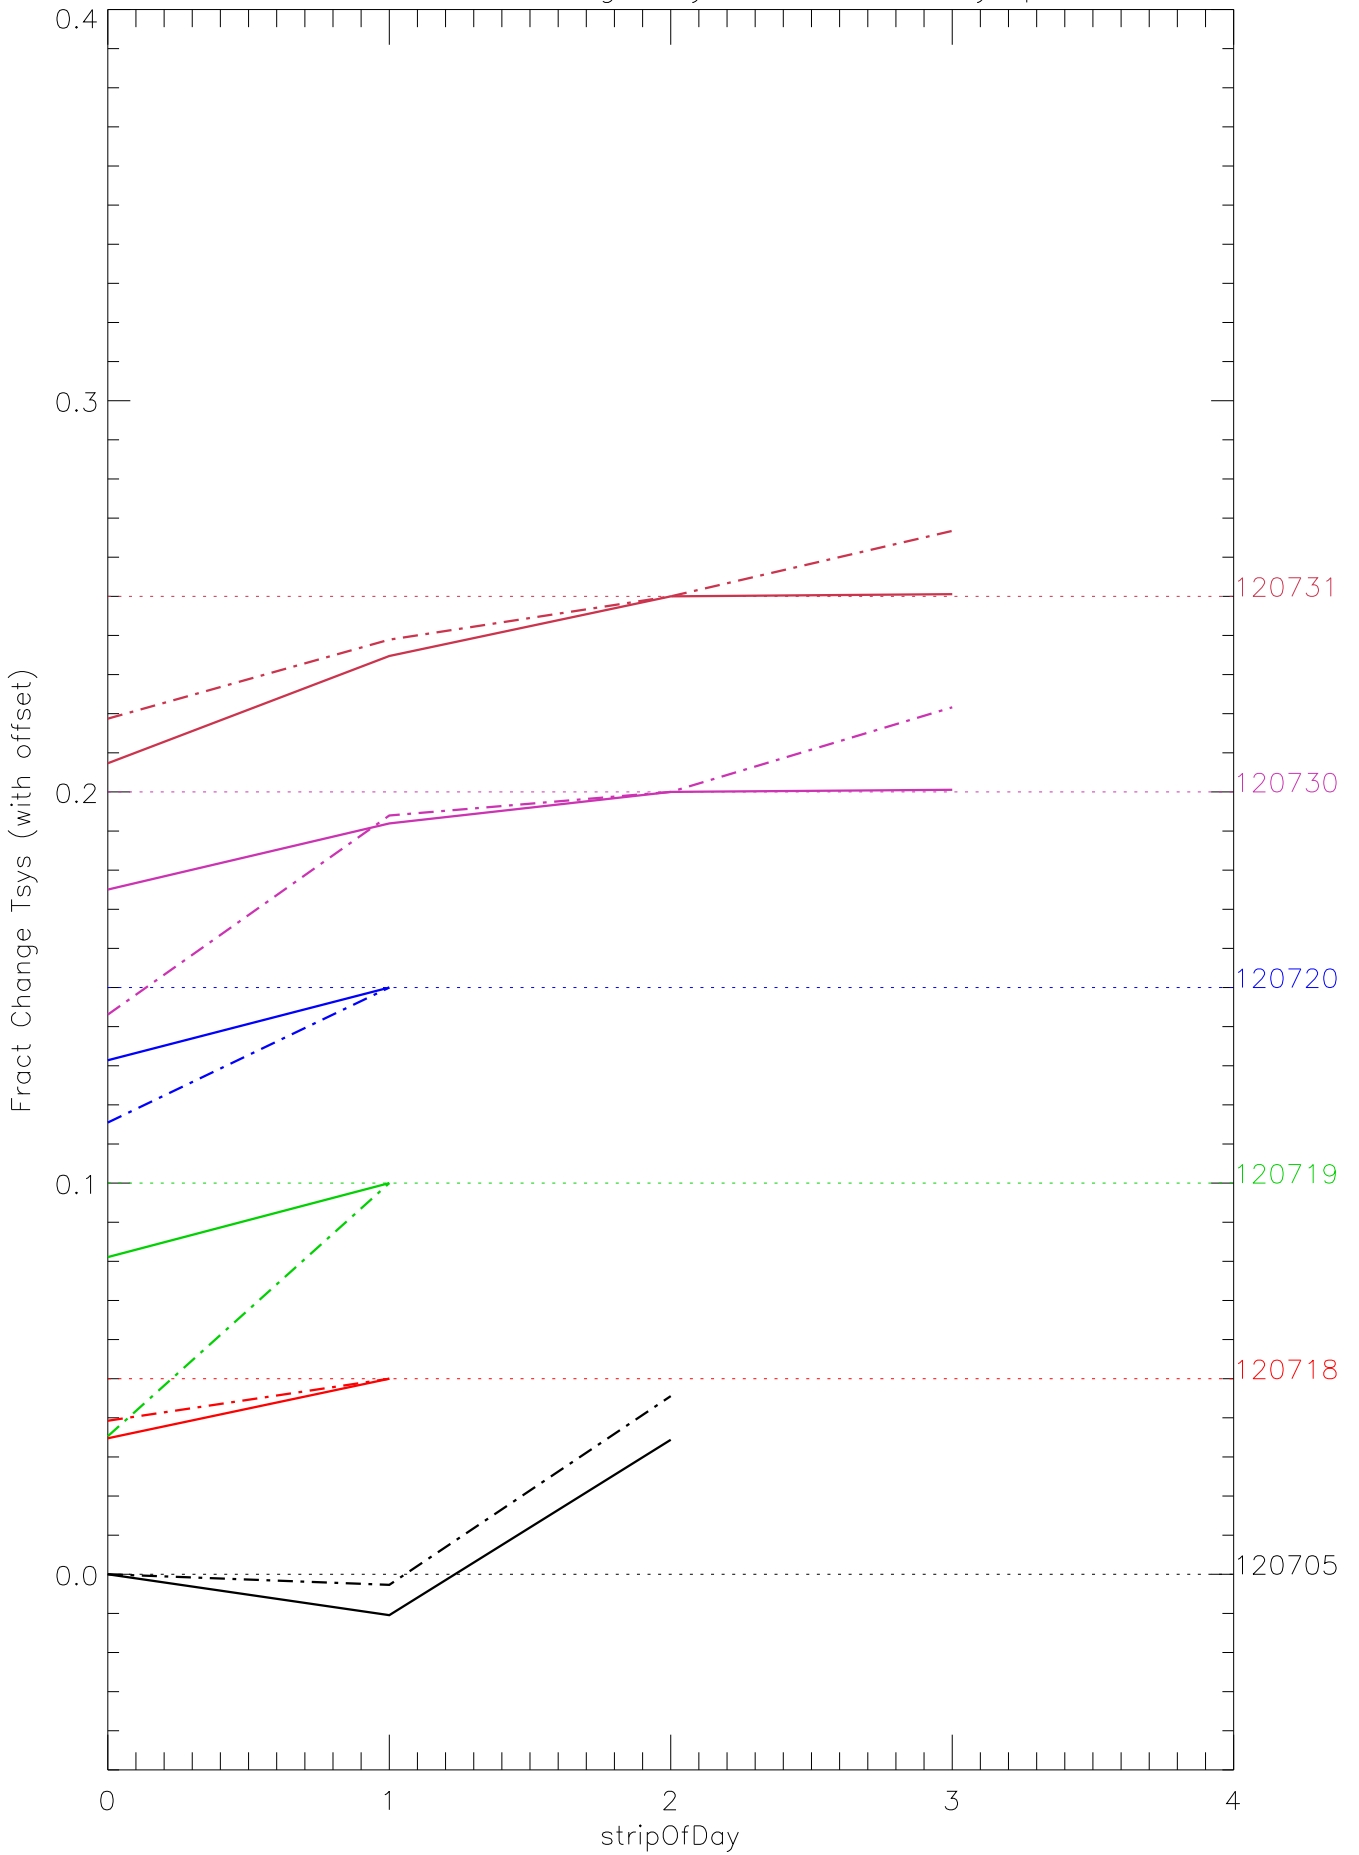

a2048 fractional change TsysK for each day. pixel:0

a2048 fractional change TsysK for each day. pixel:1

a2048 fractional change TsysK for each day. pixel:2

a2048 fractional change TsysK for each day. pixel:3

a2048 fractional change TsysK for each day. pixel:4

a2048 fractional change TsysK for each day. pixel:5

a2048 fractional change TsysK for each day. pixel:6