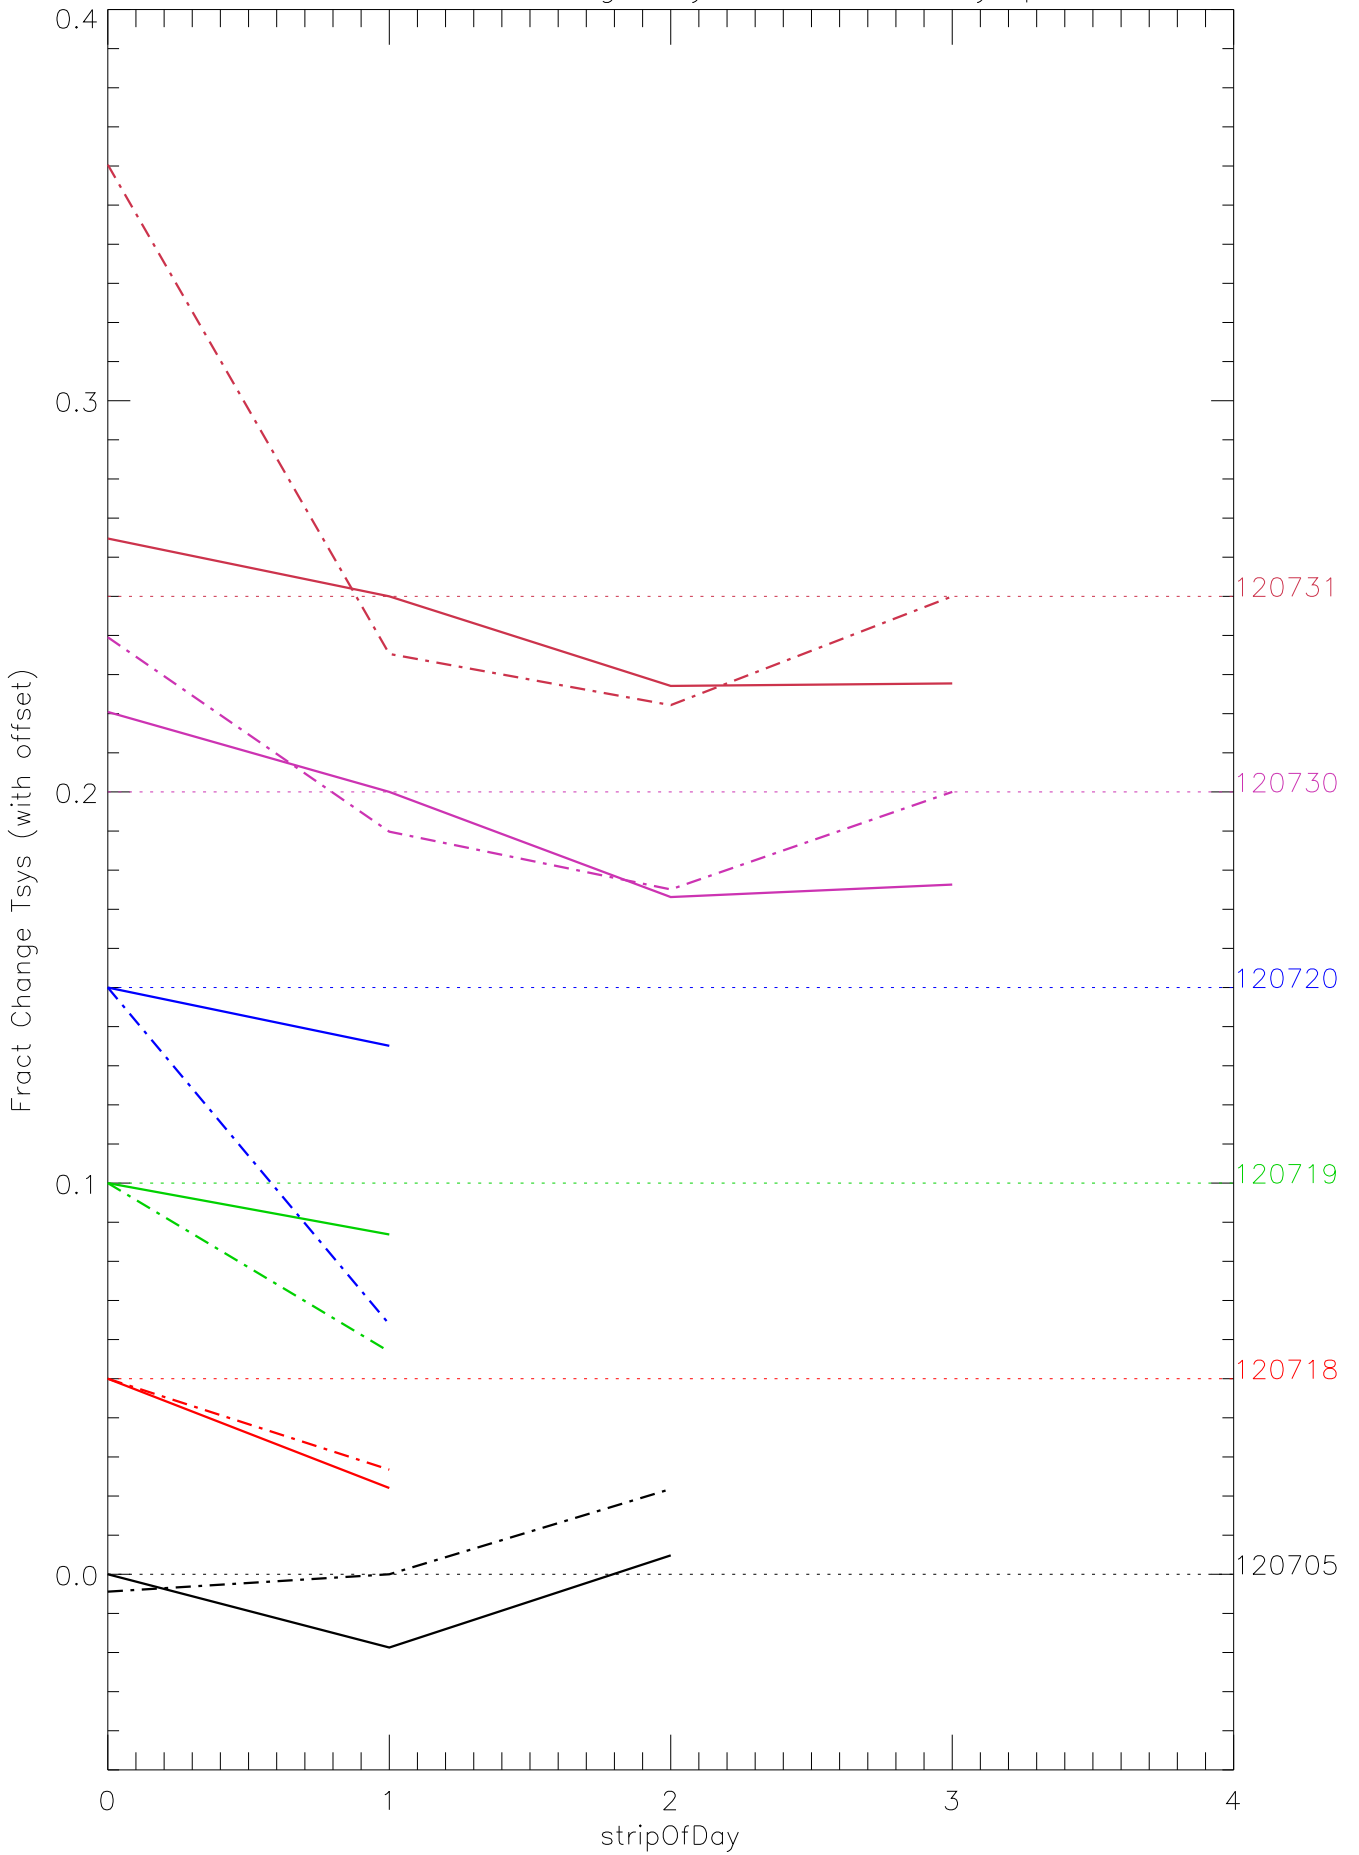

a2048 fractional change TsysK for each day. pixel:0

a2048 fractional change TsysK for each day. pixel:1

a2048 fractional change TsysK for each day. pixel:2

a2048 fractional change TsysK for each day. pixel:3

a2048 fractional change TsysK for each day. pixel:4

a2048 fractional change TsysK for each day. pixel:5

a2048 fractional change TsysK for each day. pixel:6