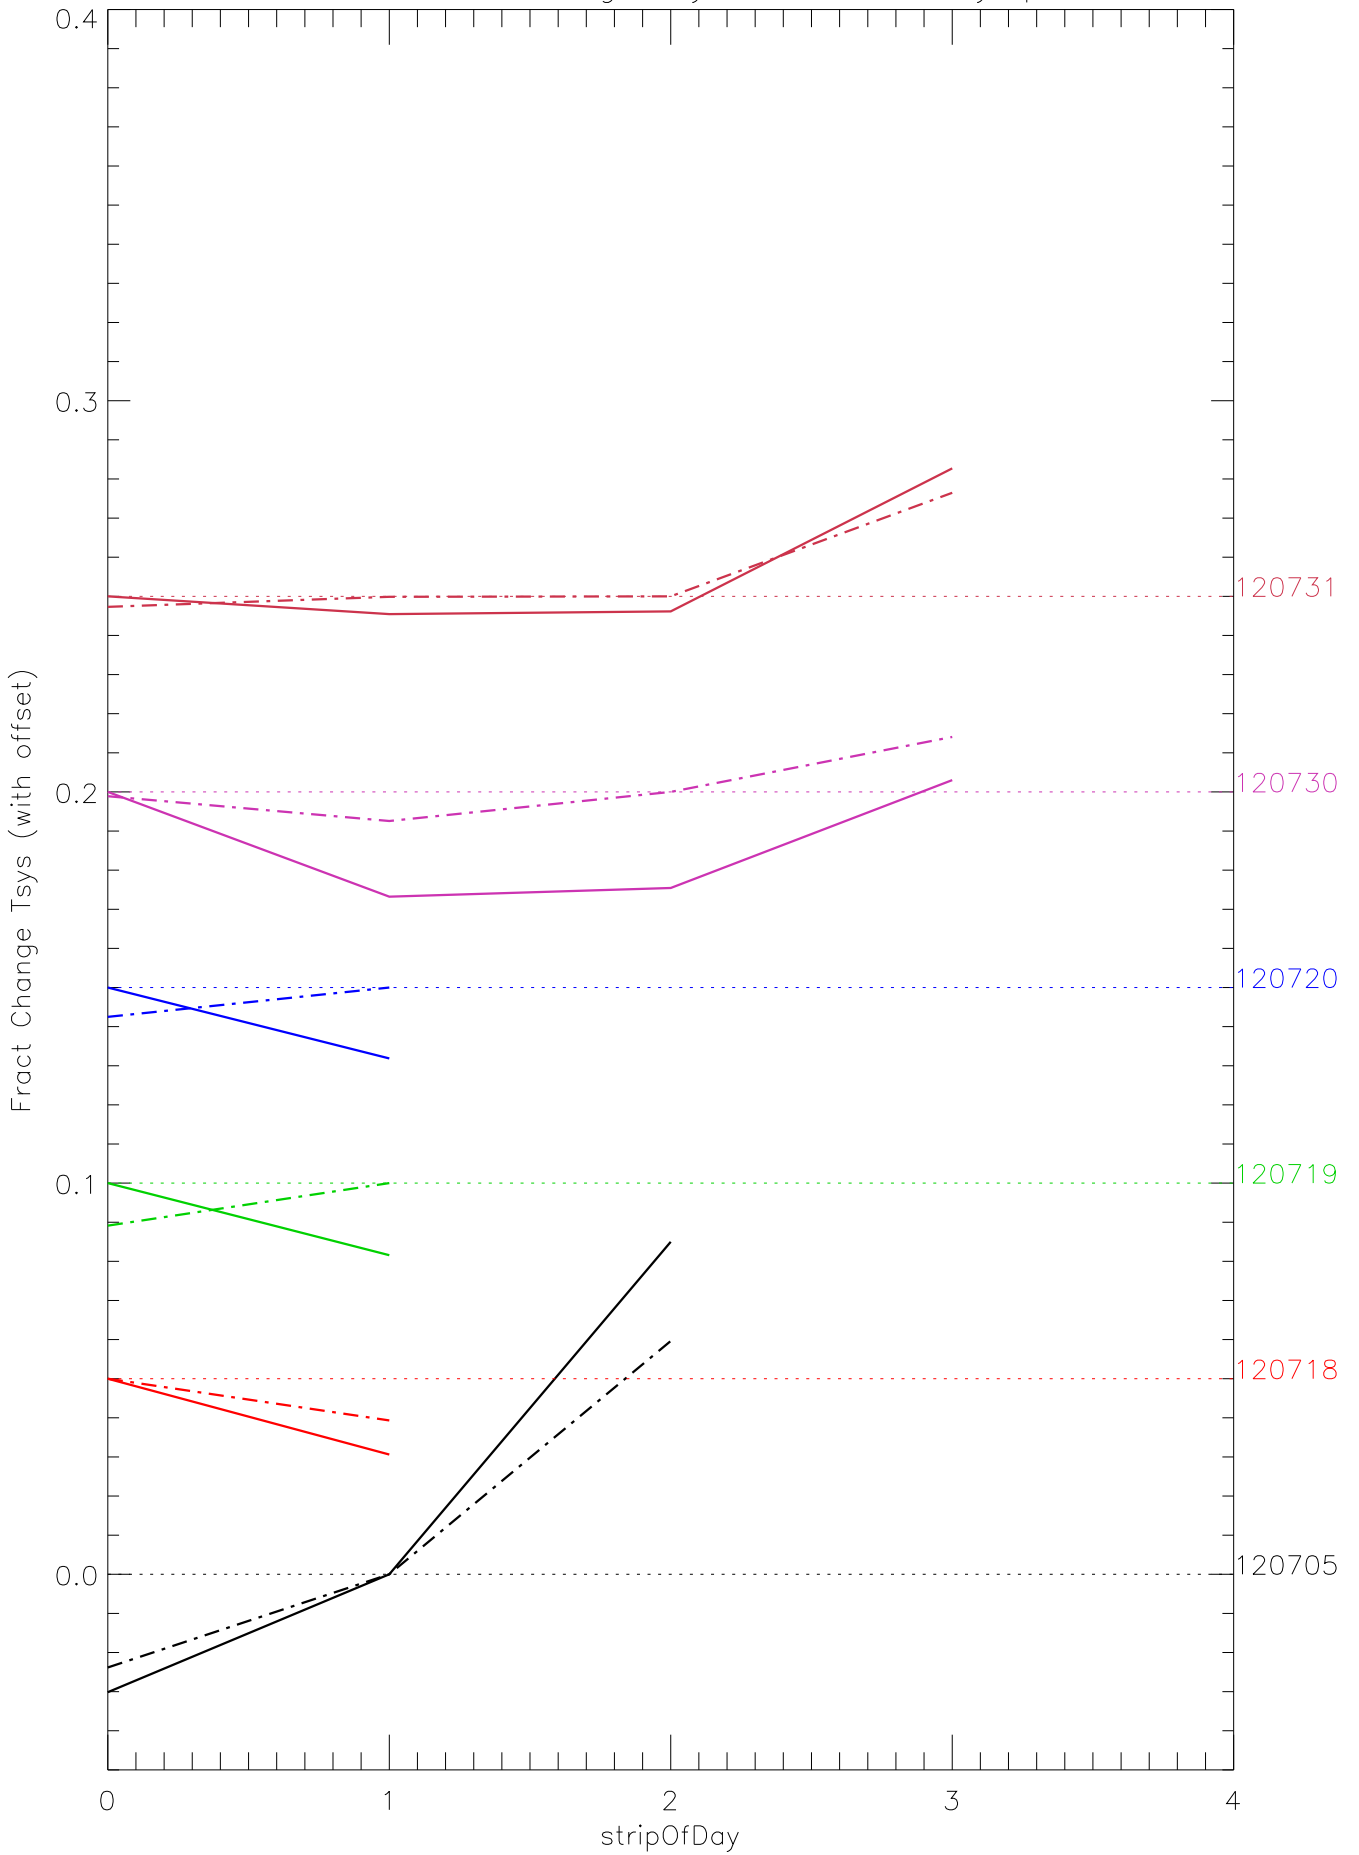

a2048 fractional change TsysK for each day. pixel:0

a2048 fractional change TsysK for each day. pixel:1

a2048 fractional change TsysK for each day. pixel:2

a2048 fractional change TsysK for each day. pixel:3

a2048 fractional change TsysK for each day. pixel:4

a2048 fractional change TsysK for each day. pixel:5

a2048 fractional change TsysK for each day. pixel:6