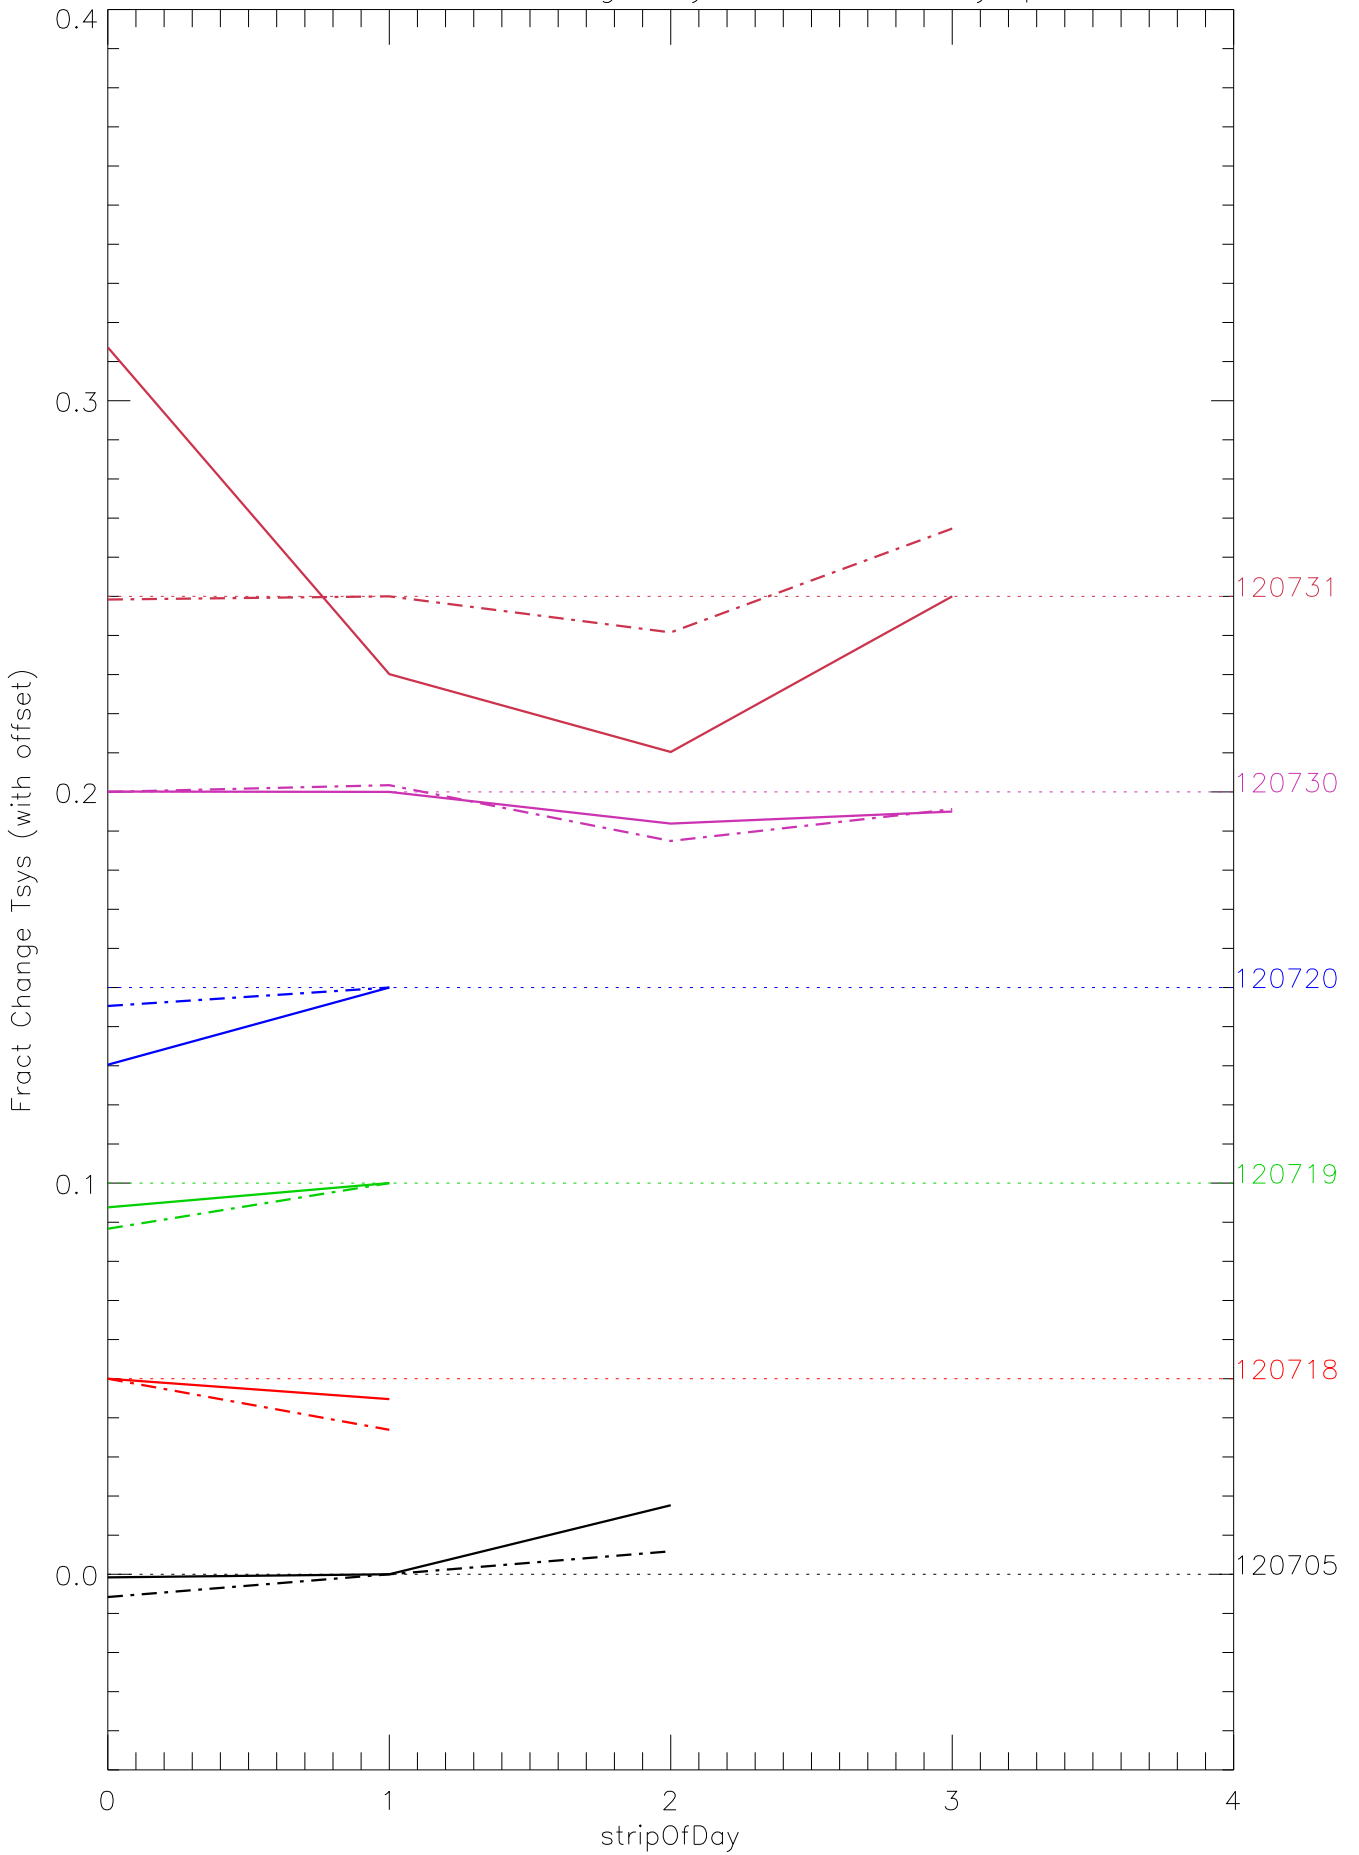

a2048 fractional change TsysK for each day. pixel:0

a2048 fractional change TsysK for each day. pixel:1

a2048 fractional change TsysK for each day. pixel:2

a2048 fractional change TsysK for each day. pixel:3

a2048 fractional change TsysK for each day. pixel:4

a2048 fractional change TsysK for each day. pixel:5

a2048 fractional change TsysK for each day. pixel:6