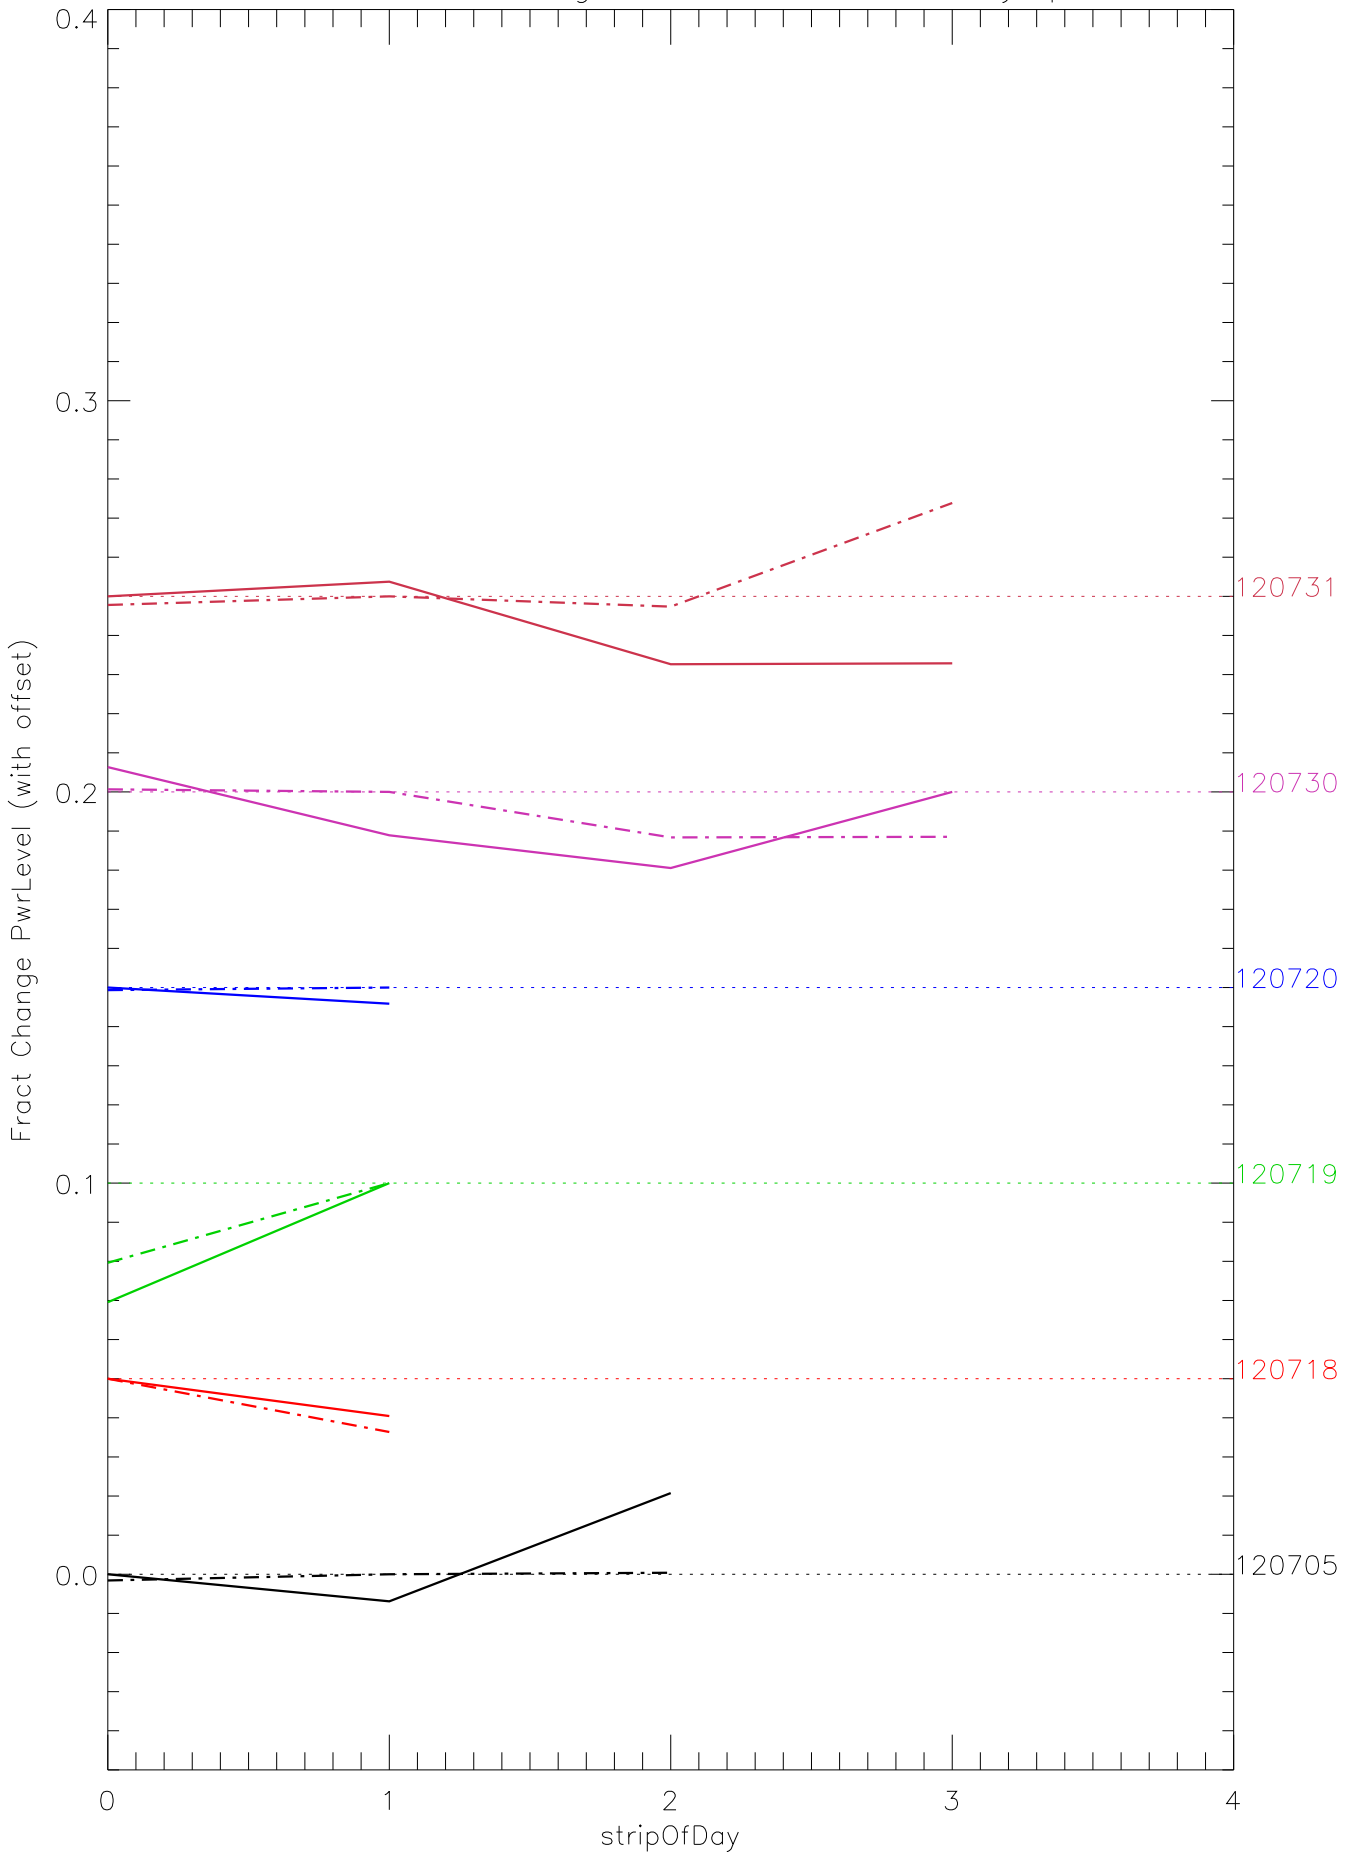

a2048 fractional change PwrLevel for each day. pixel:0

a2048 fractional change PwrLevel for each day. pixel:1

a2048 fractional change PwrLevel for each day. pixel:2

a2048 fractional change PwrLevel for each day. pixel:3

a2048 fractional change PwrLevel for each day. pixel:4

a2048 fractional change PwrLevel for each day. pixel:5

a2048 fractional change PwrLevel for each day. pixel:6