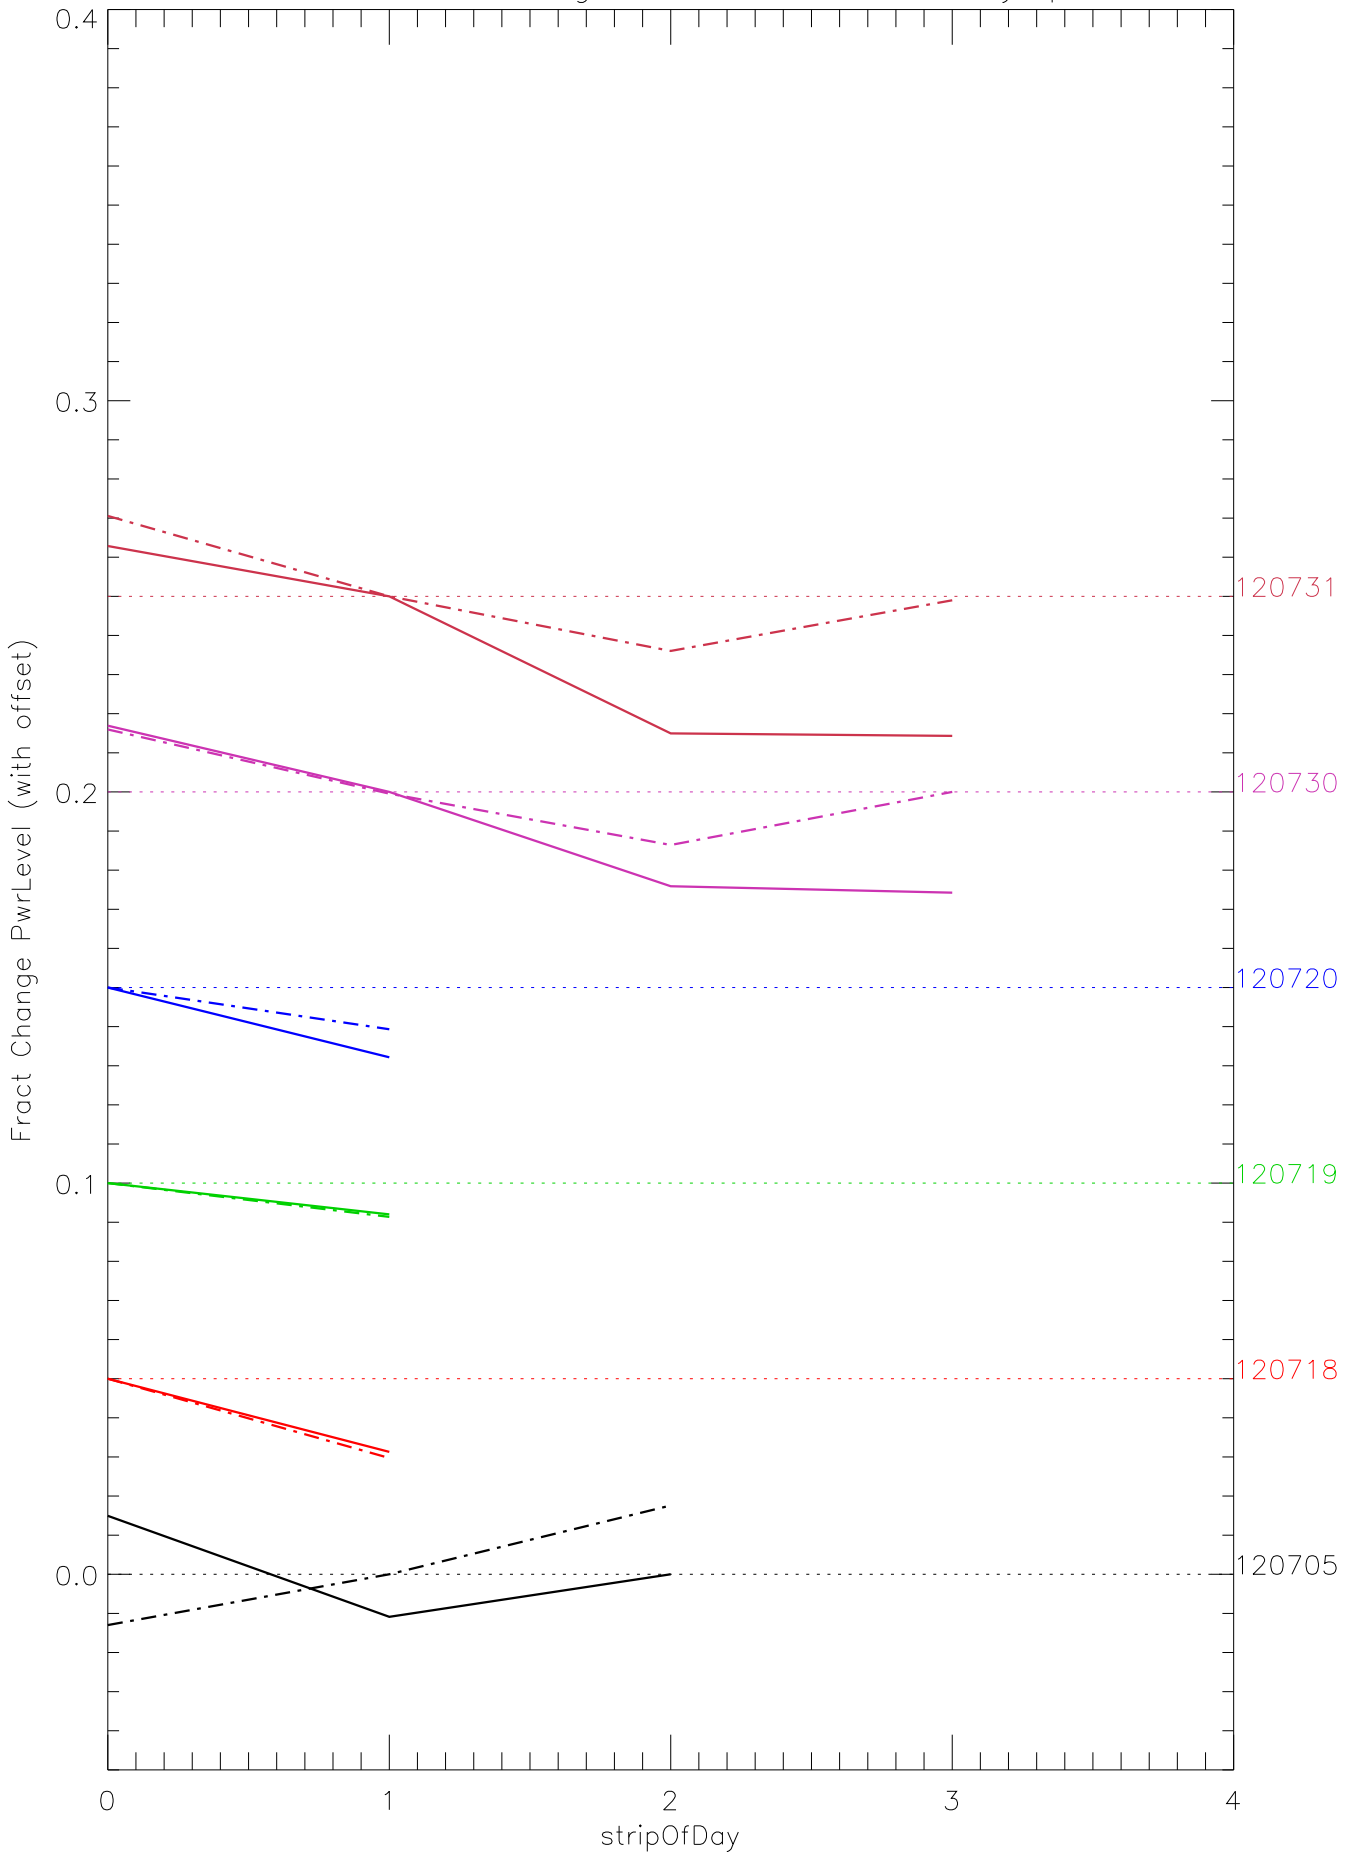

a2048 fractional change PwrLevel for each day. pixel:0

a2048 fractional change PwrLevel for each day. pixel:1

a2048 fractional change PwrLevel for each day. pixel:2

a2048 fractional change PwrLevel for each day. pixel:3

a2048 fractional change PwrLevel for each day. pixel:4

a2048 fractional change PwrLevel for each day. pixel:5

a2048 fractional change PwrLevel for each day. pixel:6