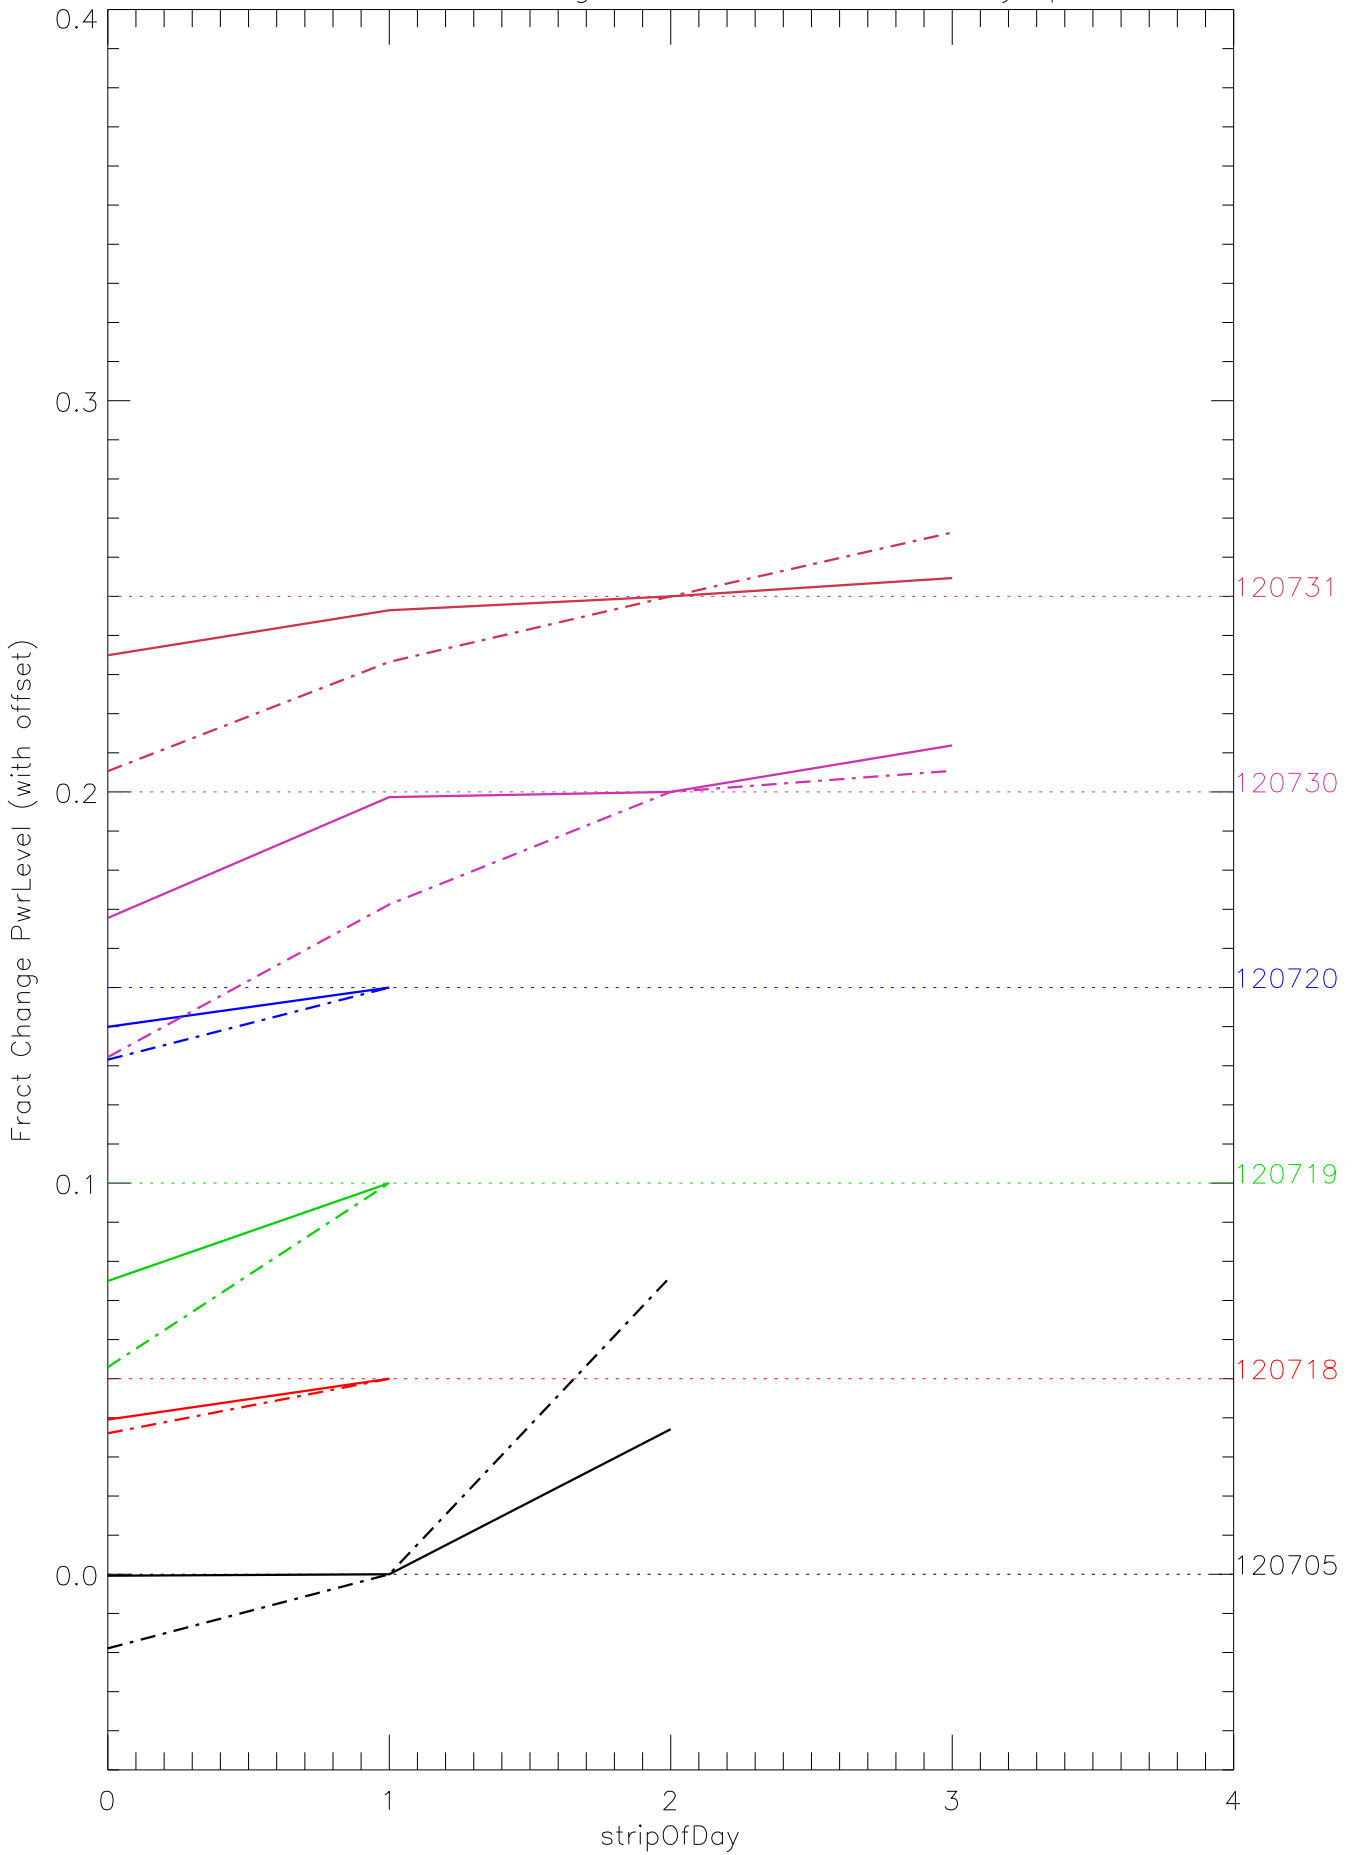

a2048 fractional change PwrLevel for each day. pixel:0

a2048 fractional change PwrLevel for each day. pixel:1

a2048 fractional change PwrLevel for each day. pixel:2

a2048 fractional change PwrLevel for each day. pixel:3

a2048 fractional change PwrLevel for each day. pixel:4

a2048 fractional change PwrLevel for each day. pixel:5

a2048 fractional change PwrLevel for each day. pixel:6