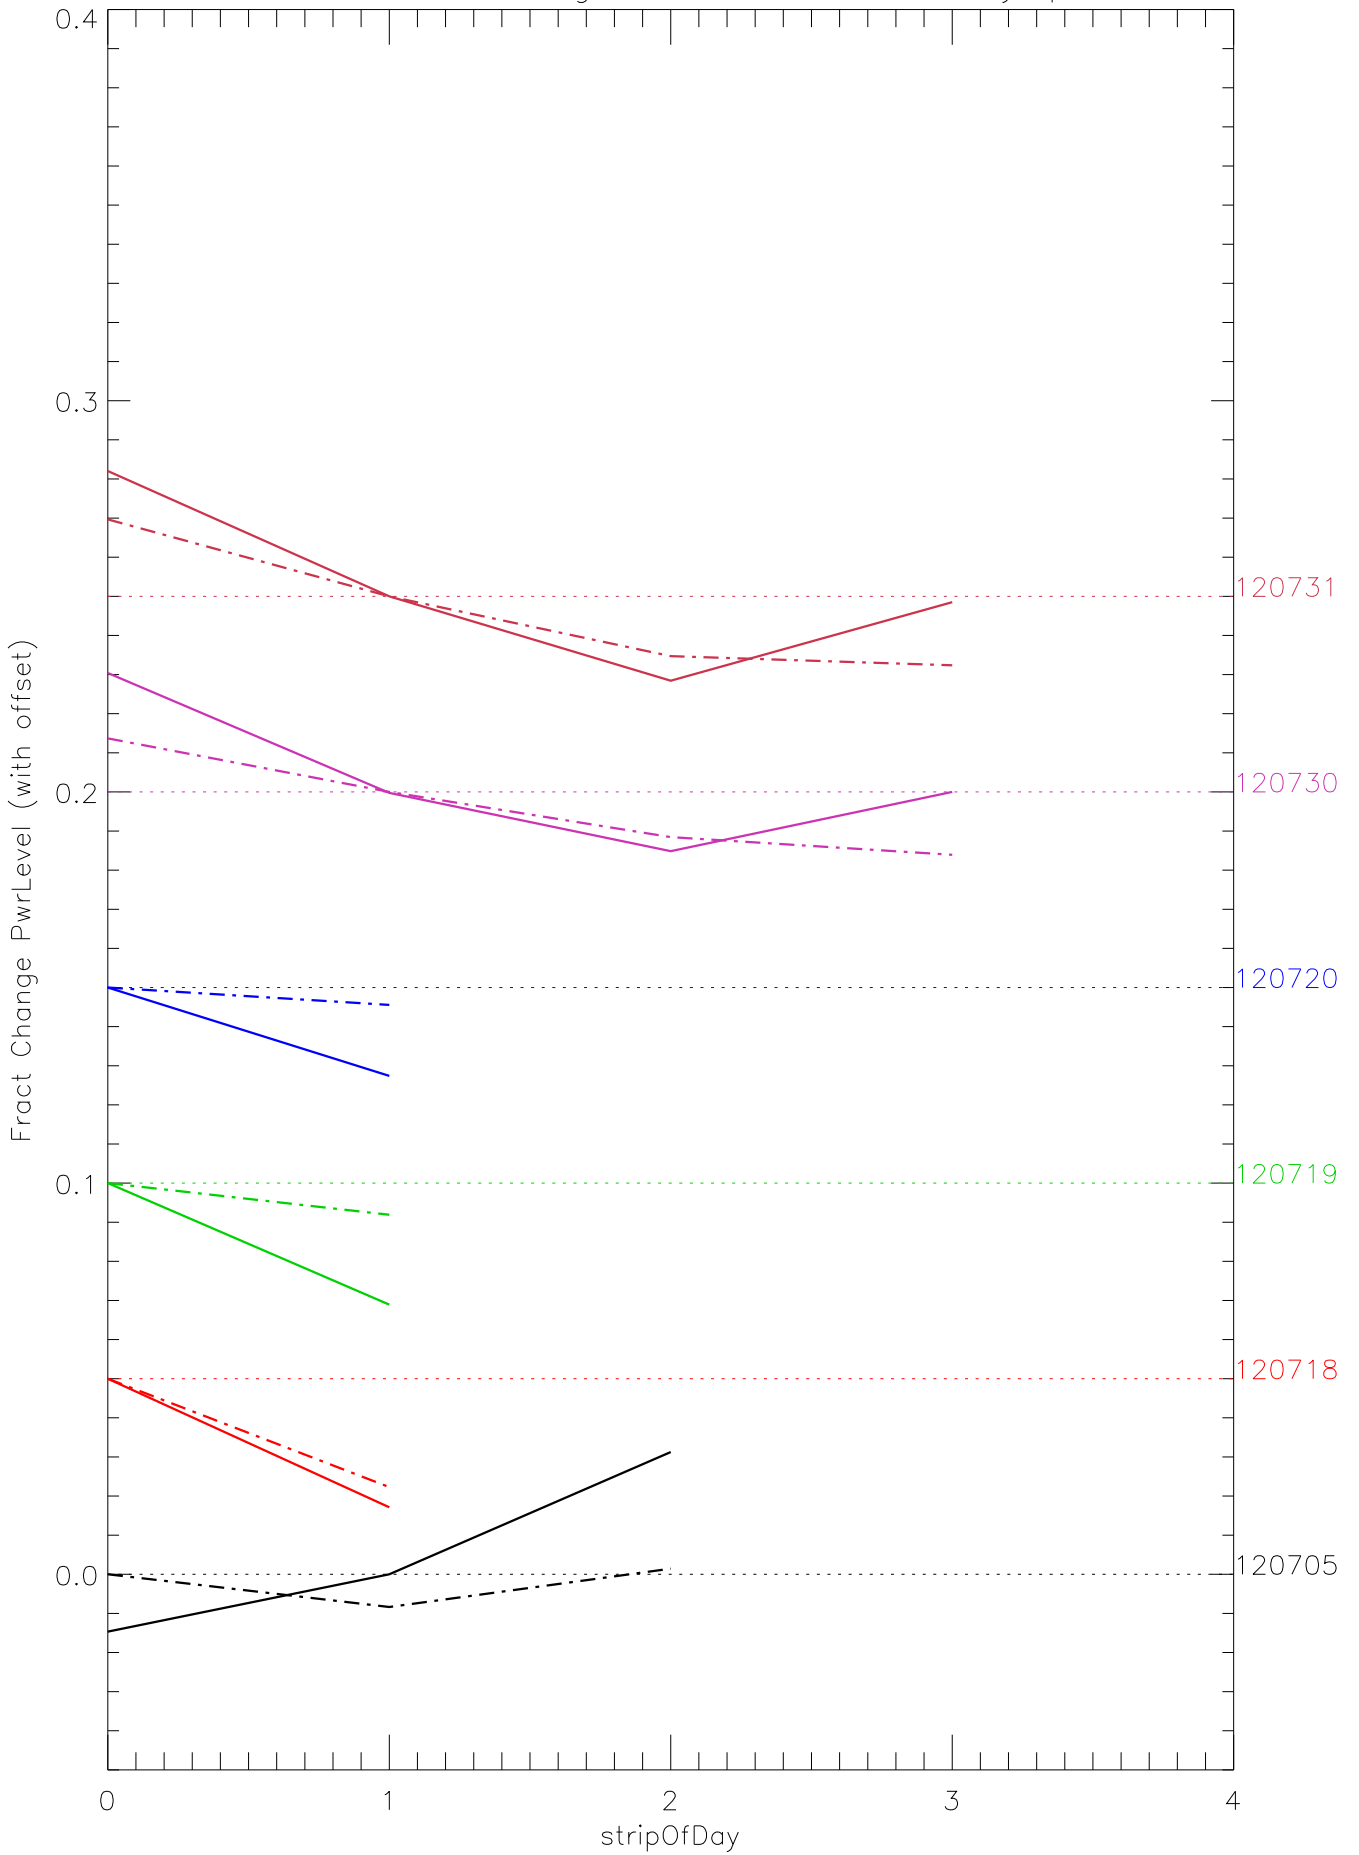

a2048 fractional change PwrLevel for each day. pixel:0

a2048 fractional change PwrLevel for each day. pixel:1

a2048 fractional change PwrLevel for each day. pixel:2

a2048 fractional change PwrLevel for each day. pixel:3

a2048 fractional change PwrLevel for each day. pixel:4

a2048 fractional change PwrLevel for each day. pixel:5

a2048 fractional change PwrLevel for each day. pixel:6