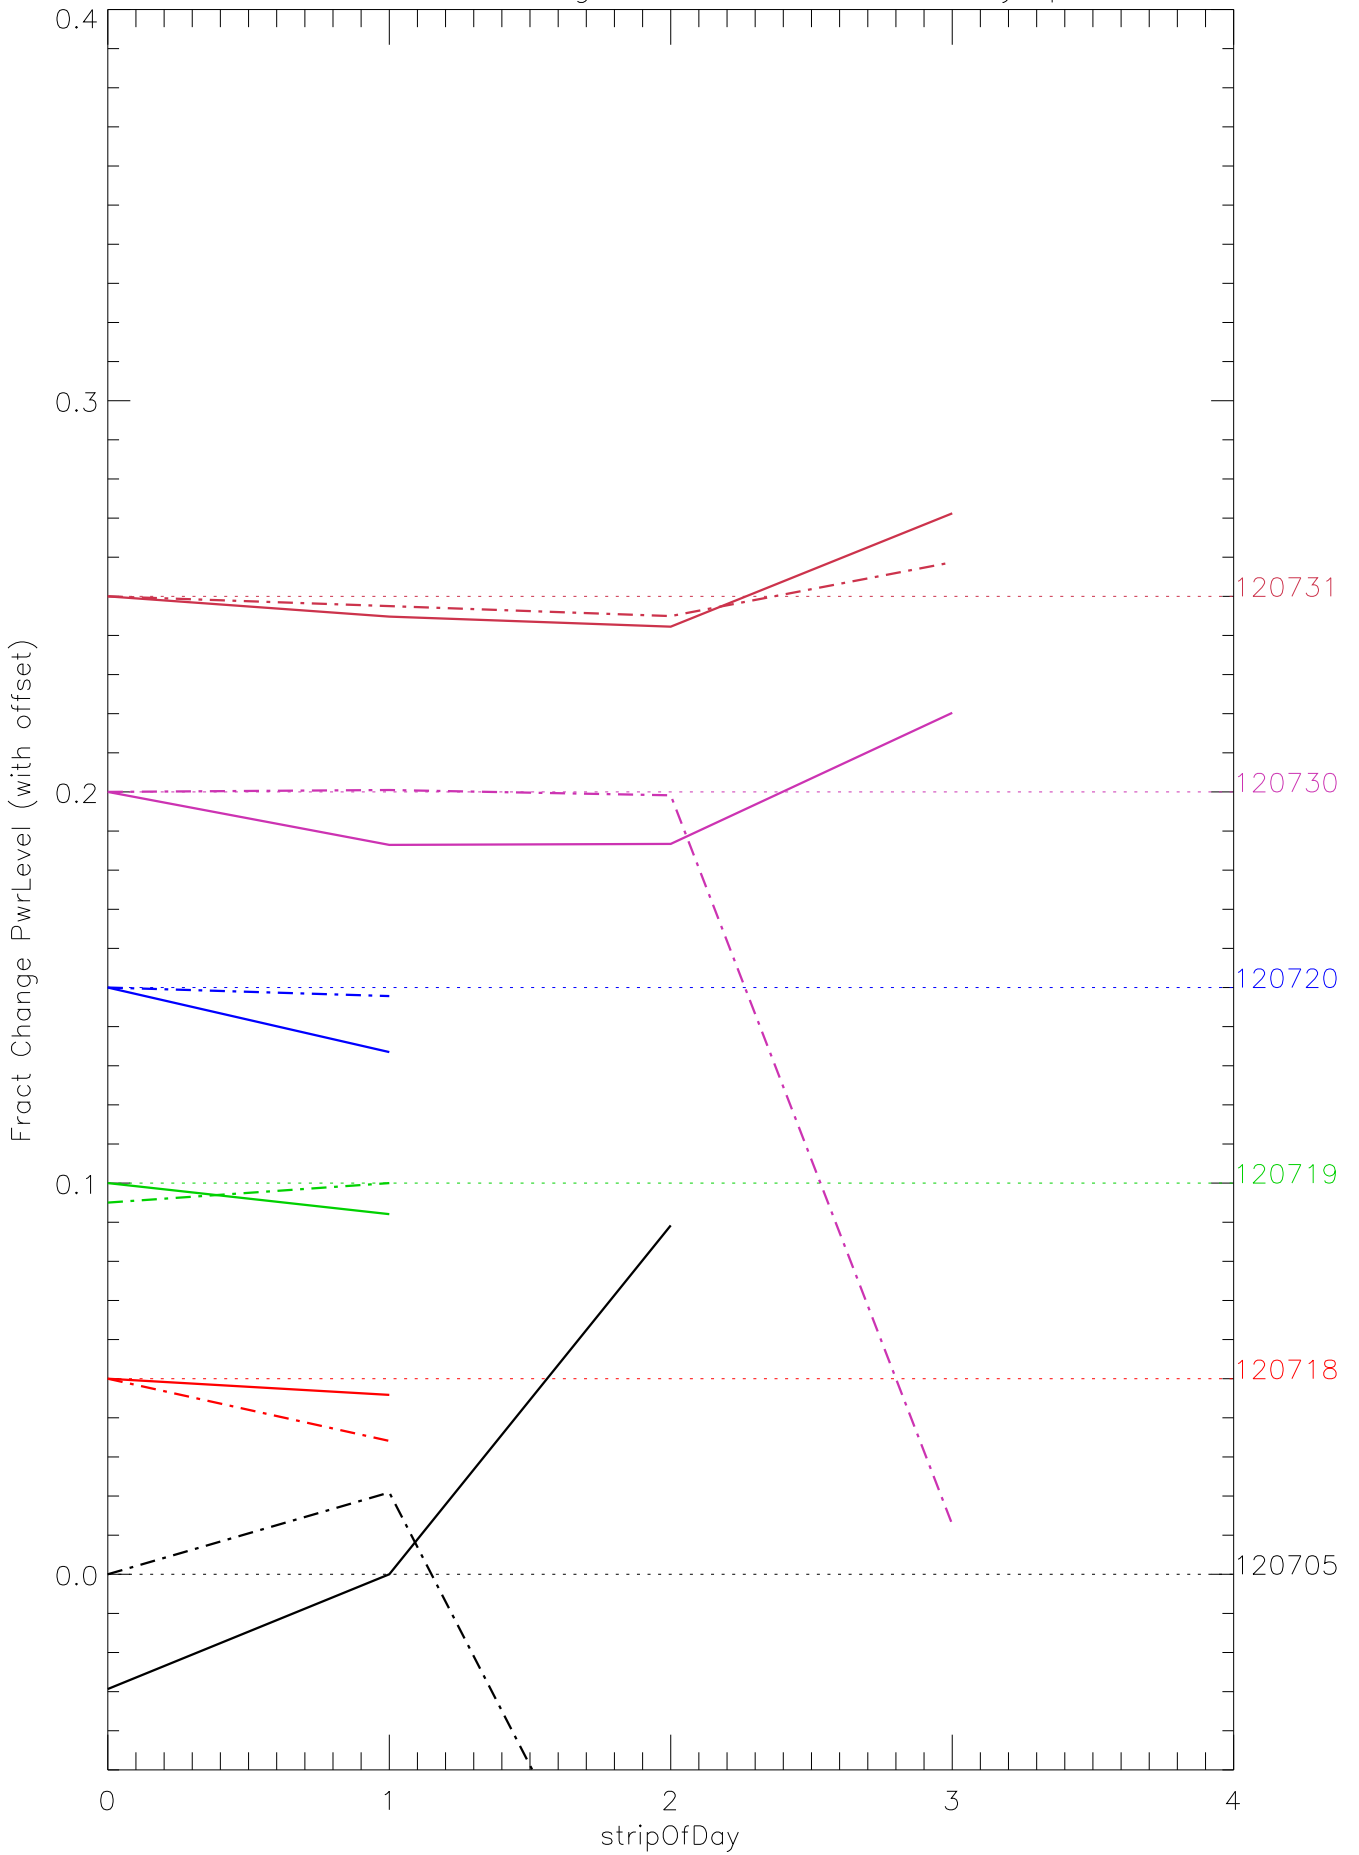

a2048 fractional change PwrLevel for each day. pixel:0

a2048 fractional change PwrLevel for each day. pixel:1

a2048 fractional change PwrLevel for each day. pixel:2

a2048 fractional change PwrLevel for each day. pixel:3

a2048 fractional change PwrLevel for each day. pixel:4

a2048 fractional change PwrLevel for each day. pixel:5

a2048 fractional change PwrLevel for each day. pixel:6