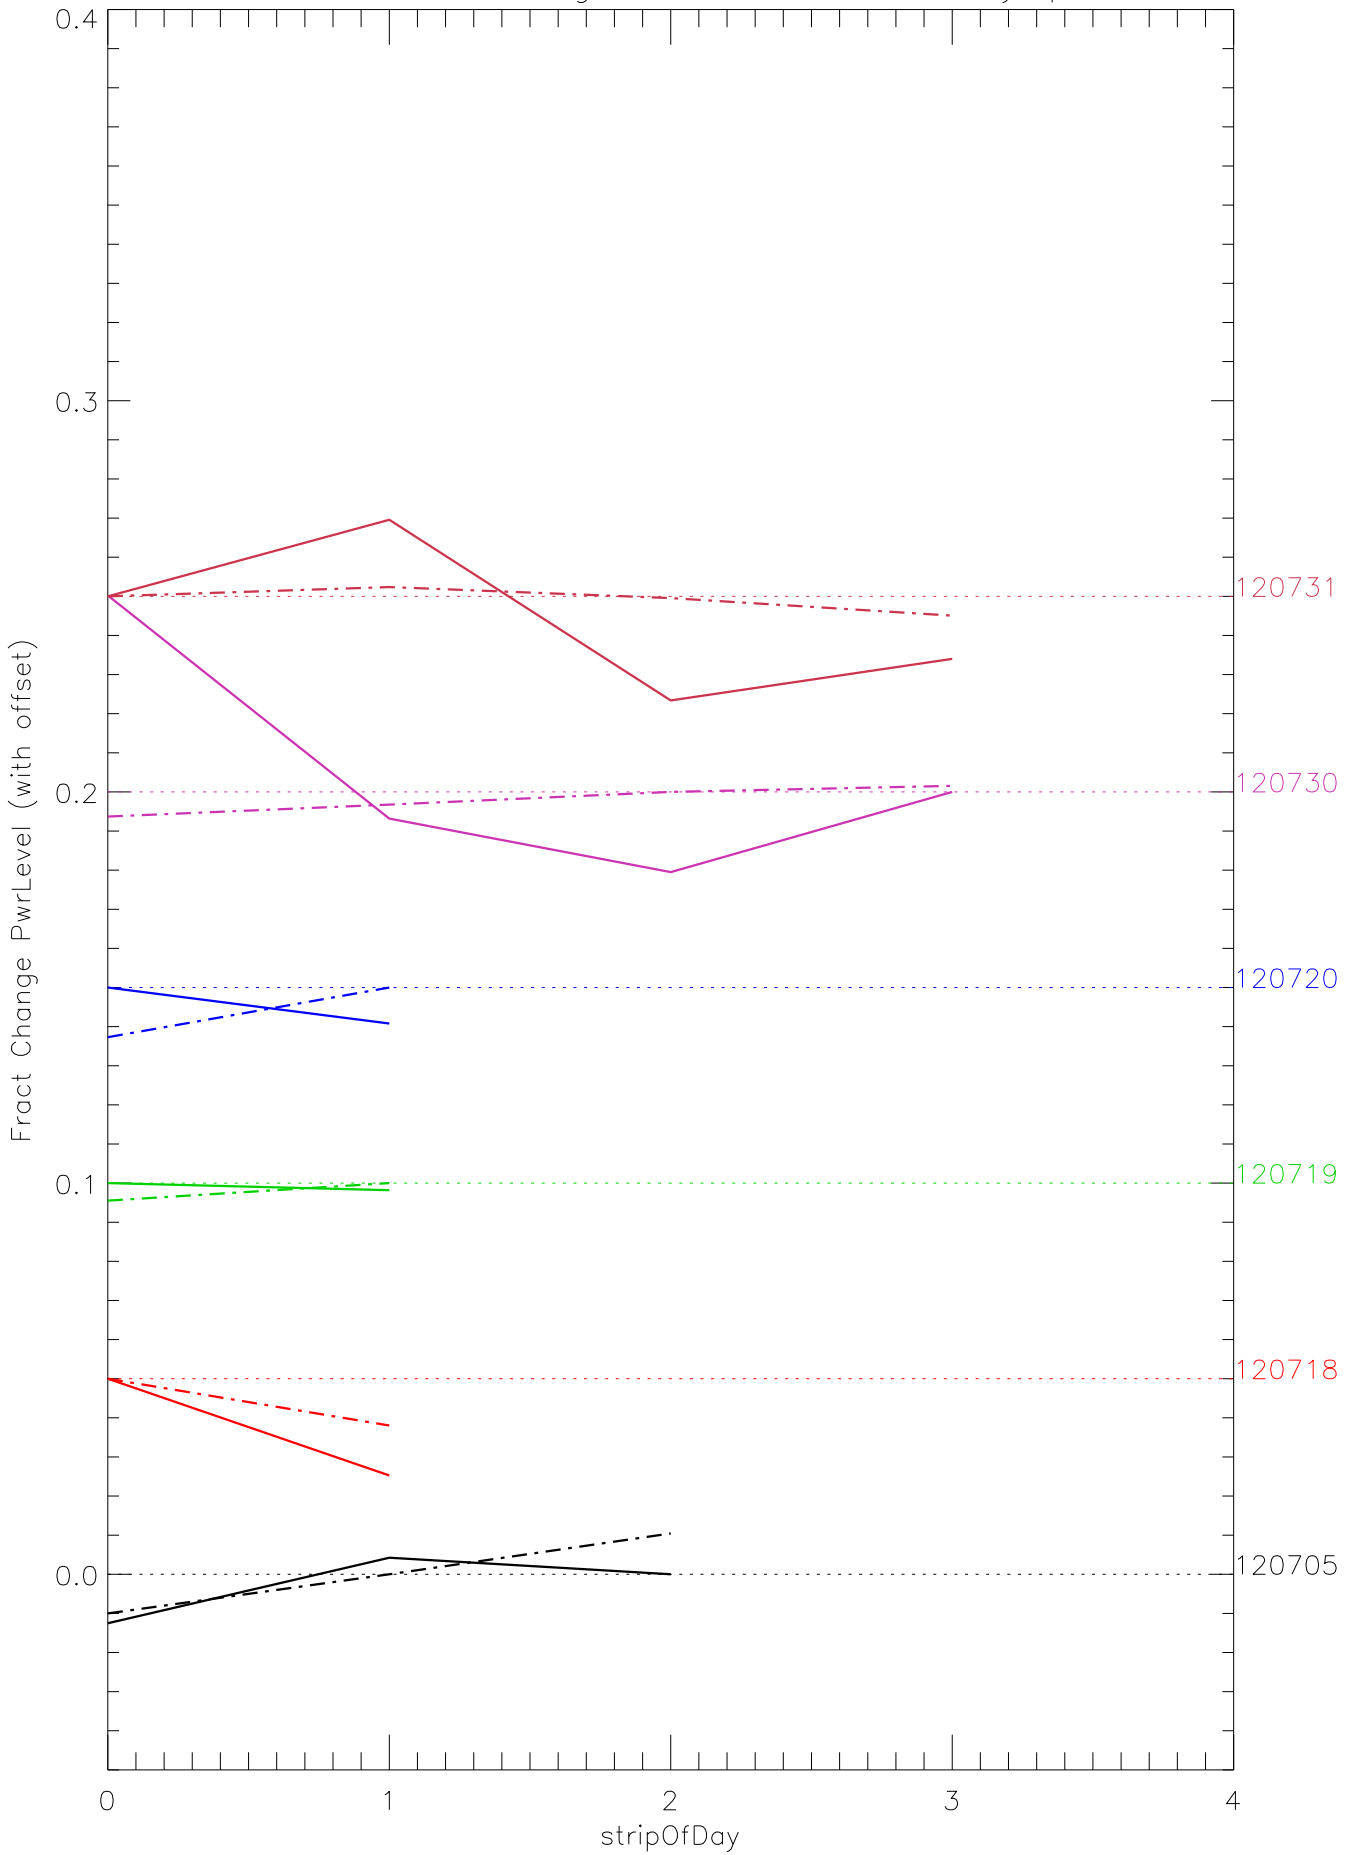

a2048 fractional change PwrLevel for each day. pixel:0

a2048 fractional change PwrLevel for each day. pixel:1

a2048 fractional change PwrLevel for each day. pixel:2

a2048 fractional change PwrLevel for each day. pixel:3

a2048 fractional change PwrLevel for each day. pixel:4

a2048 fractional change PwrLevel for each day. pixel:5

a2048 fractional change PwrLevel for each day. pixel:6