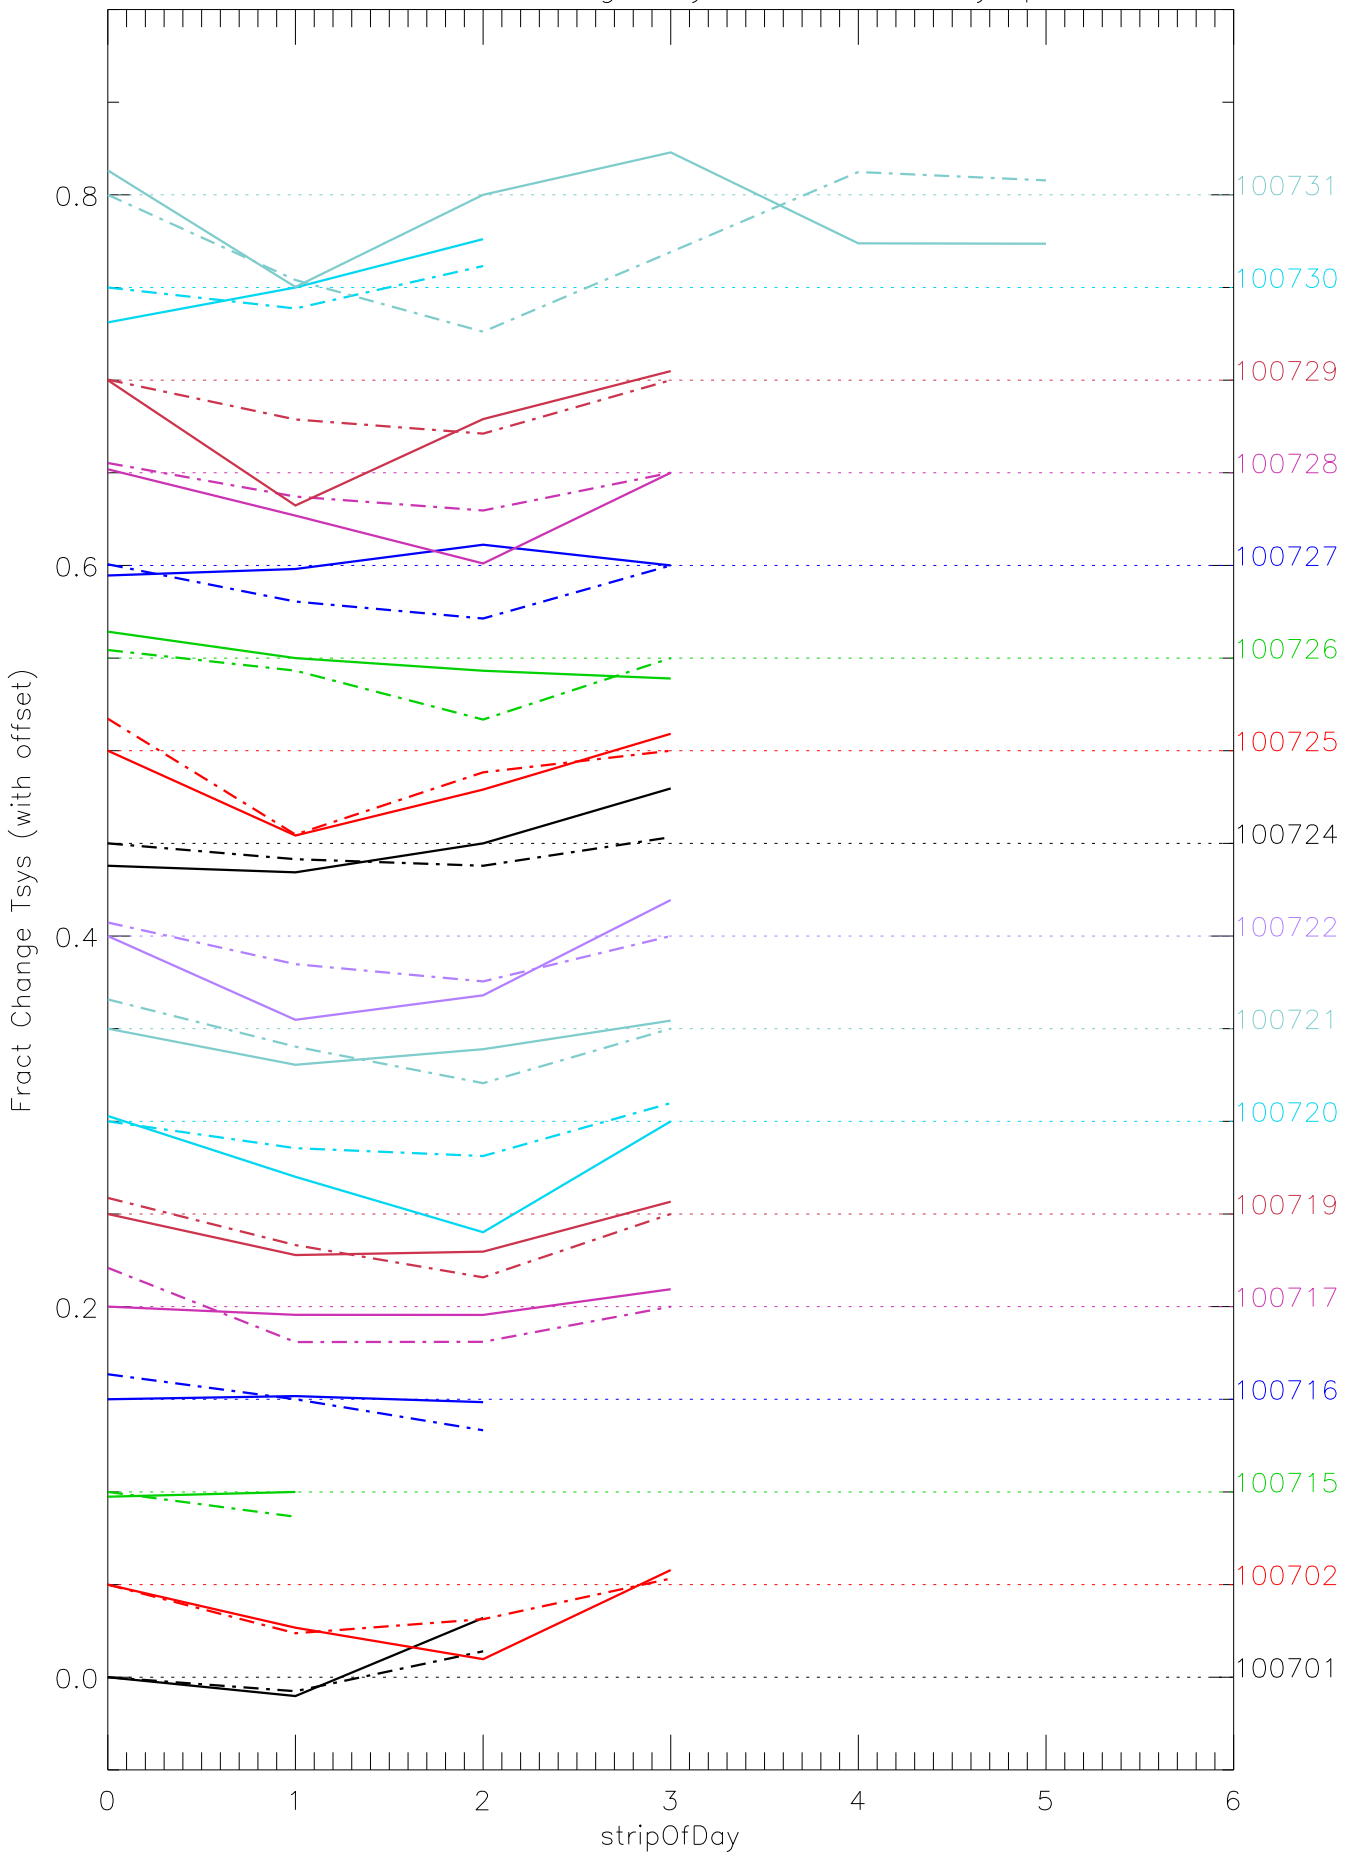

a2048 fractional change TsysK for each day. pixel:0

a2048 fractional change TsysK for each day. pixel:3

a2048 fractional change TsysK for each day. pixel:4

a2048 fractional change TsysK for each day. pixel:5

a2048 fractional change TsysK for each day. pixel:6