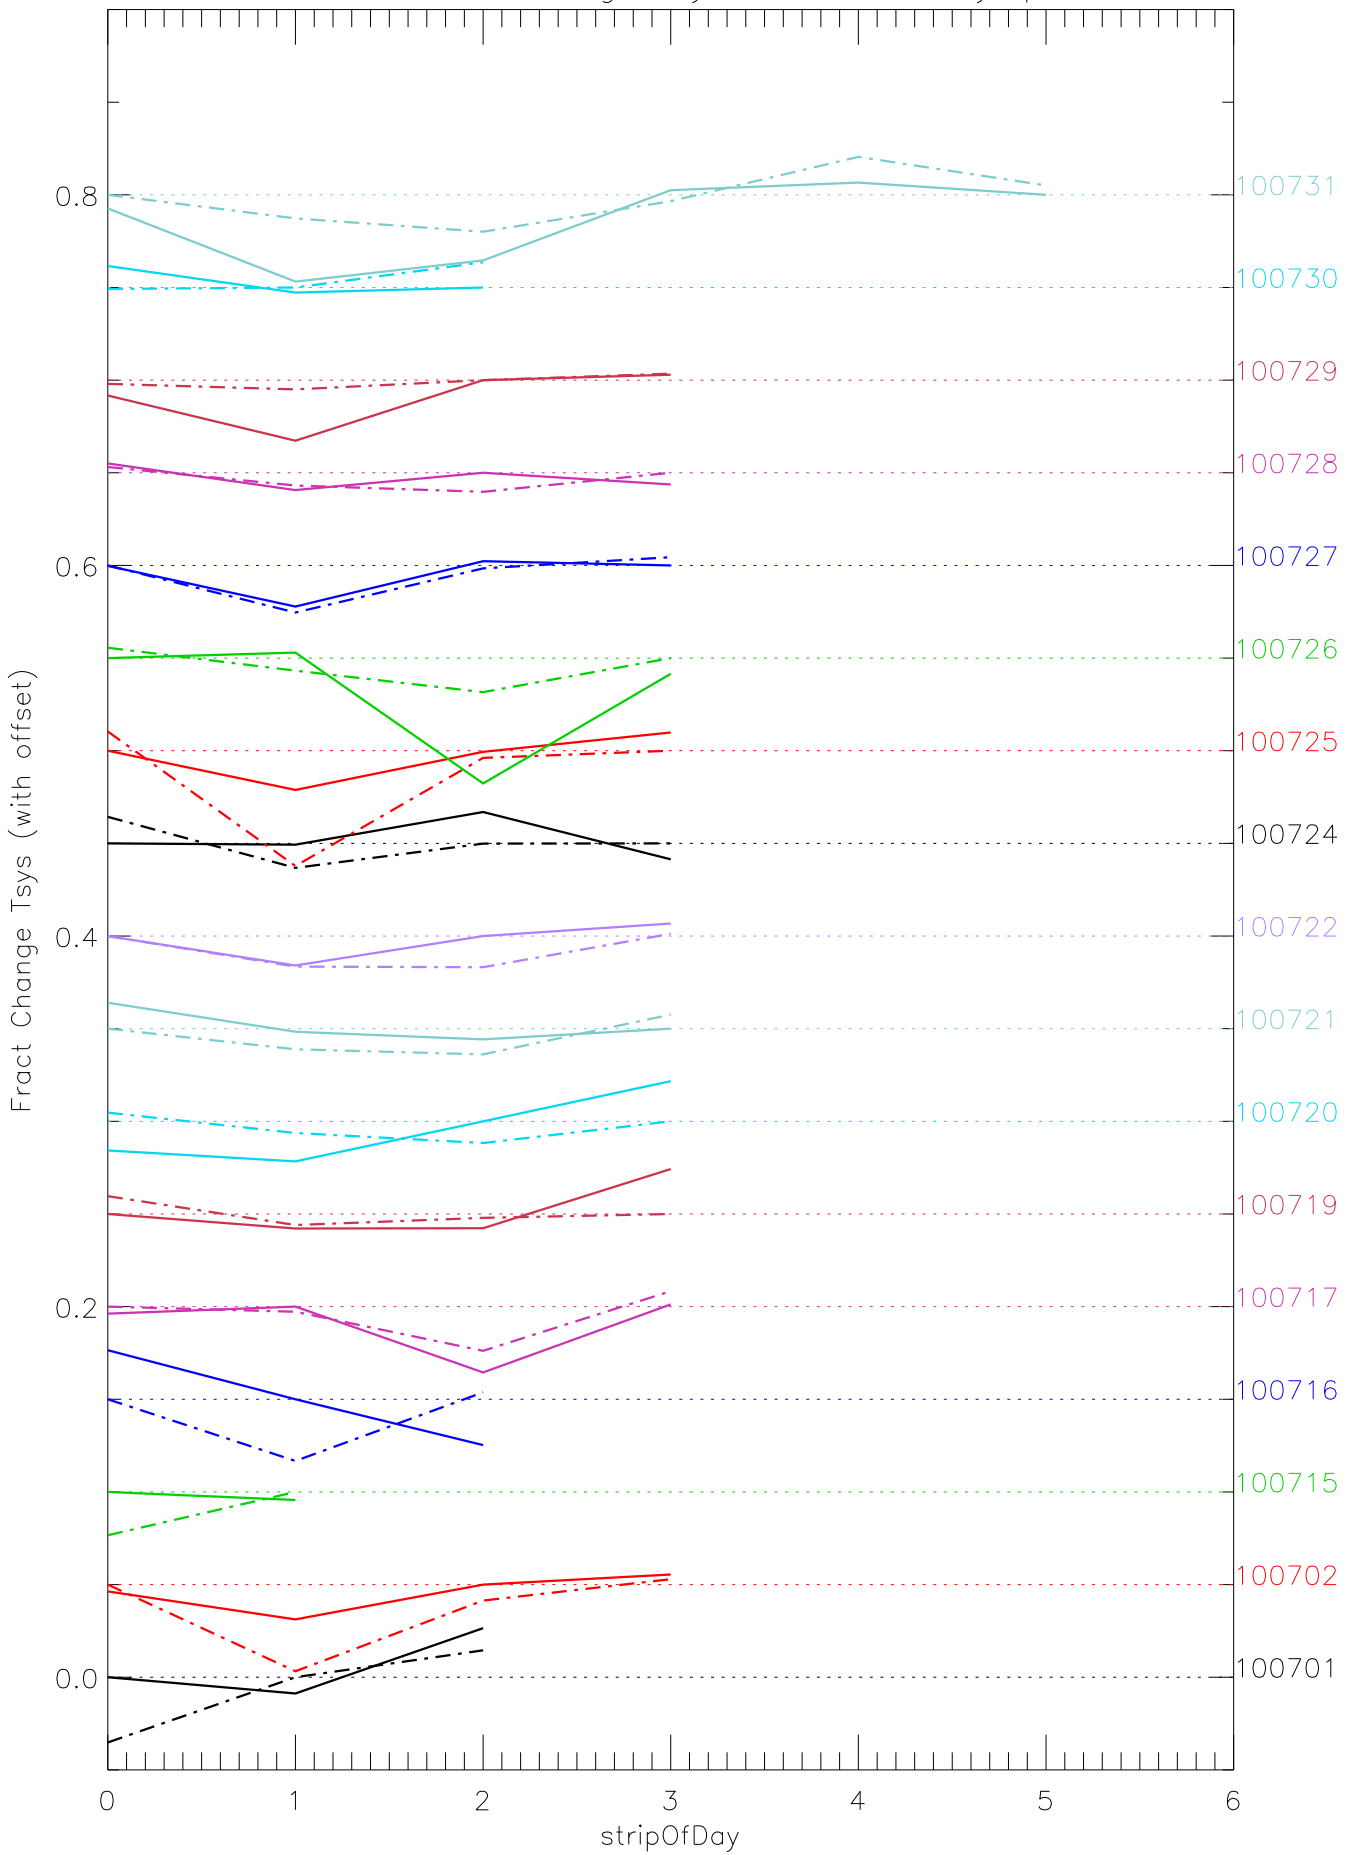

a2048 fractional change TsysK for each day. pixel:0

a2048 fractional change TsysK for each day. pixel:3

a2048 fractional change TsysK for each day. pixel:4

a2048 fractional change TsysK for each day. pixel:5

a2048 fractional change TsysK for each day. pixel:6