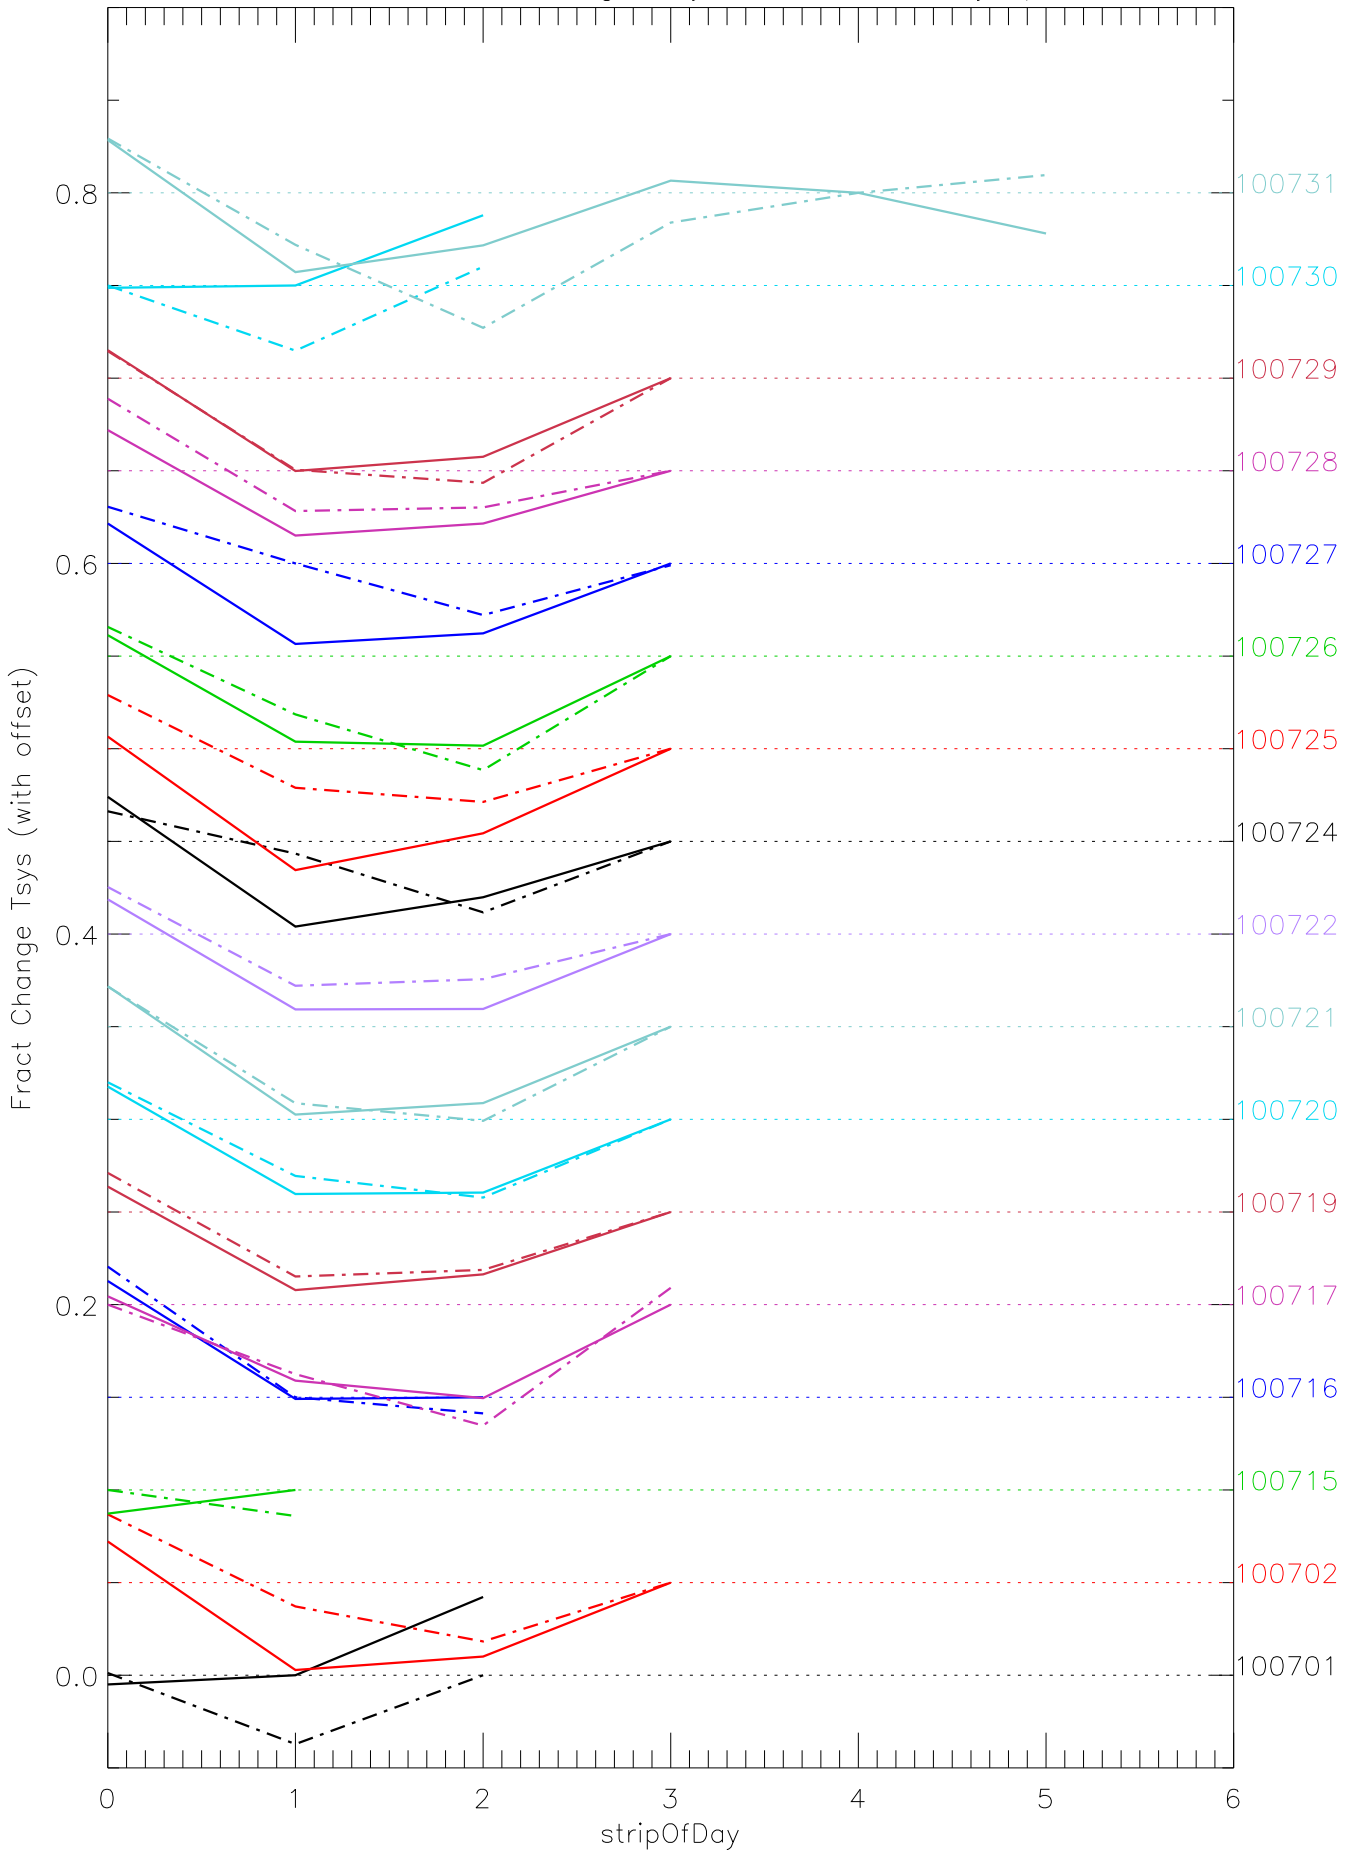

a2048 fractional change TsysK for each day. pixel:0

a2048 fractional change TsysK for each day. pixel:3

a2048 fractional change TsysK for each day. pixel:4

a2048 fractional change TsysK for each day. pixel:5

a2048 fractional change TsysK for each day. pixel:6