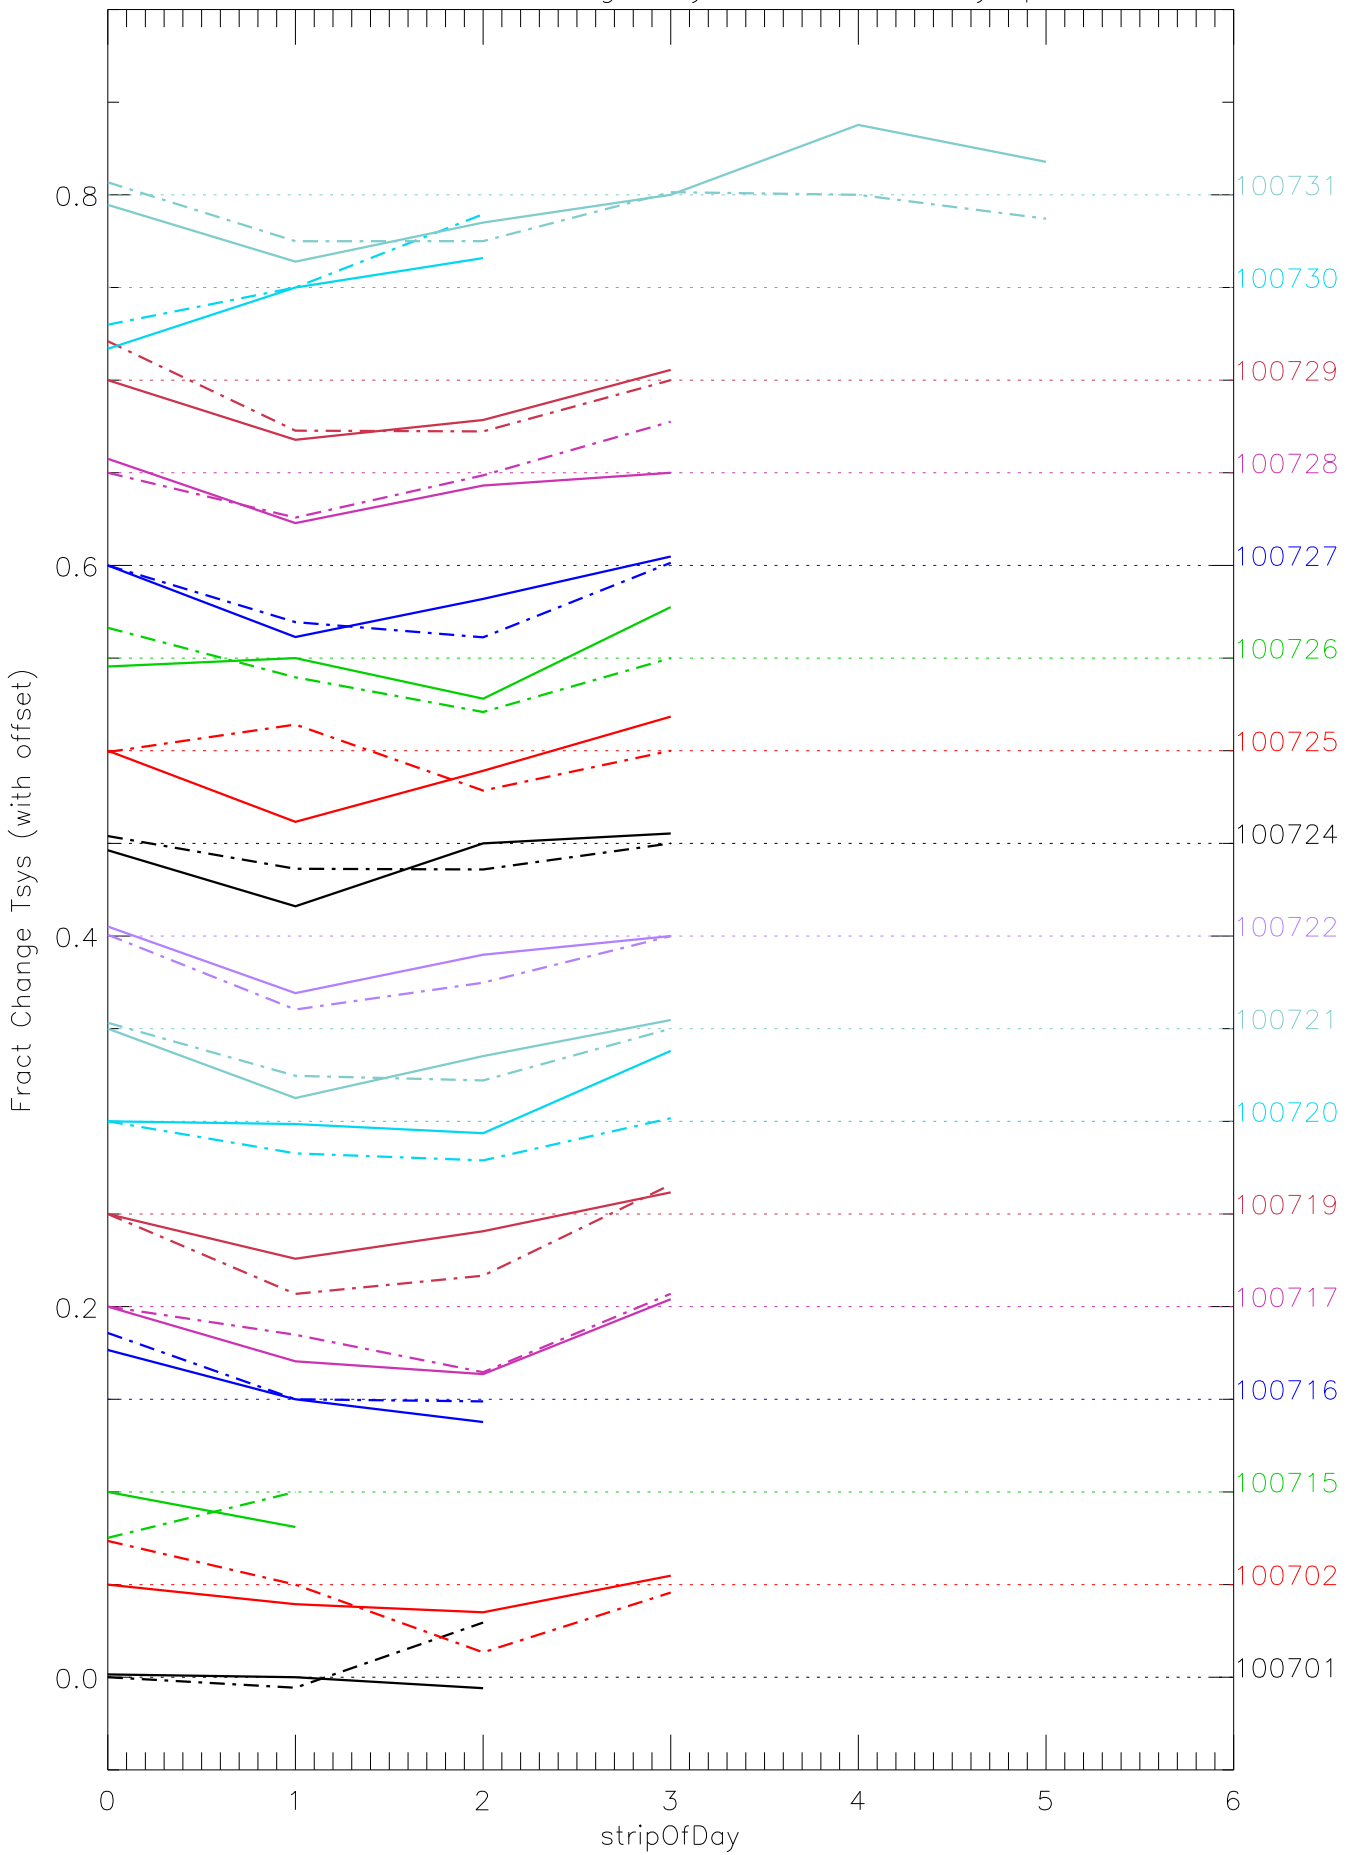

a2048 fractional change TsysK for each day. pixel:0

a2048 fractional change TsysK for each day. pixel:3

a2048 fractional change TsysK for each day. pixel:4

a2048 fractional change TsysK for each day. pixel:5

a2048 fractional change TsysK for each day. pixel:6