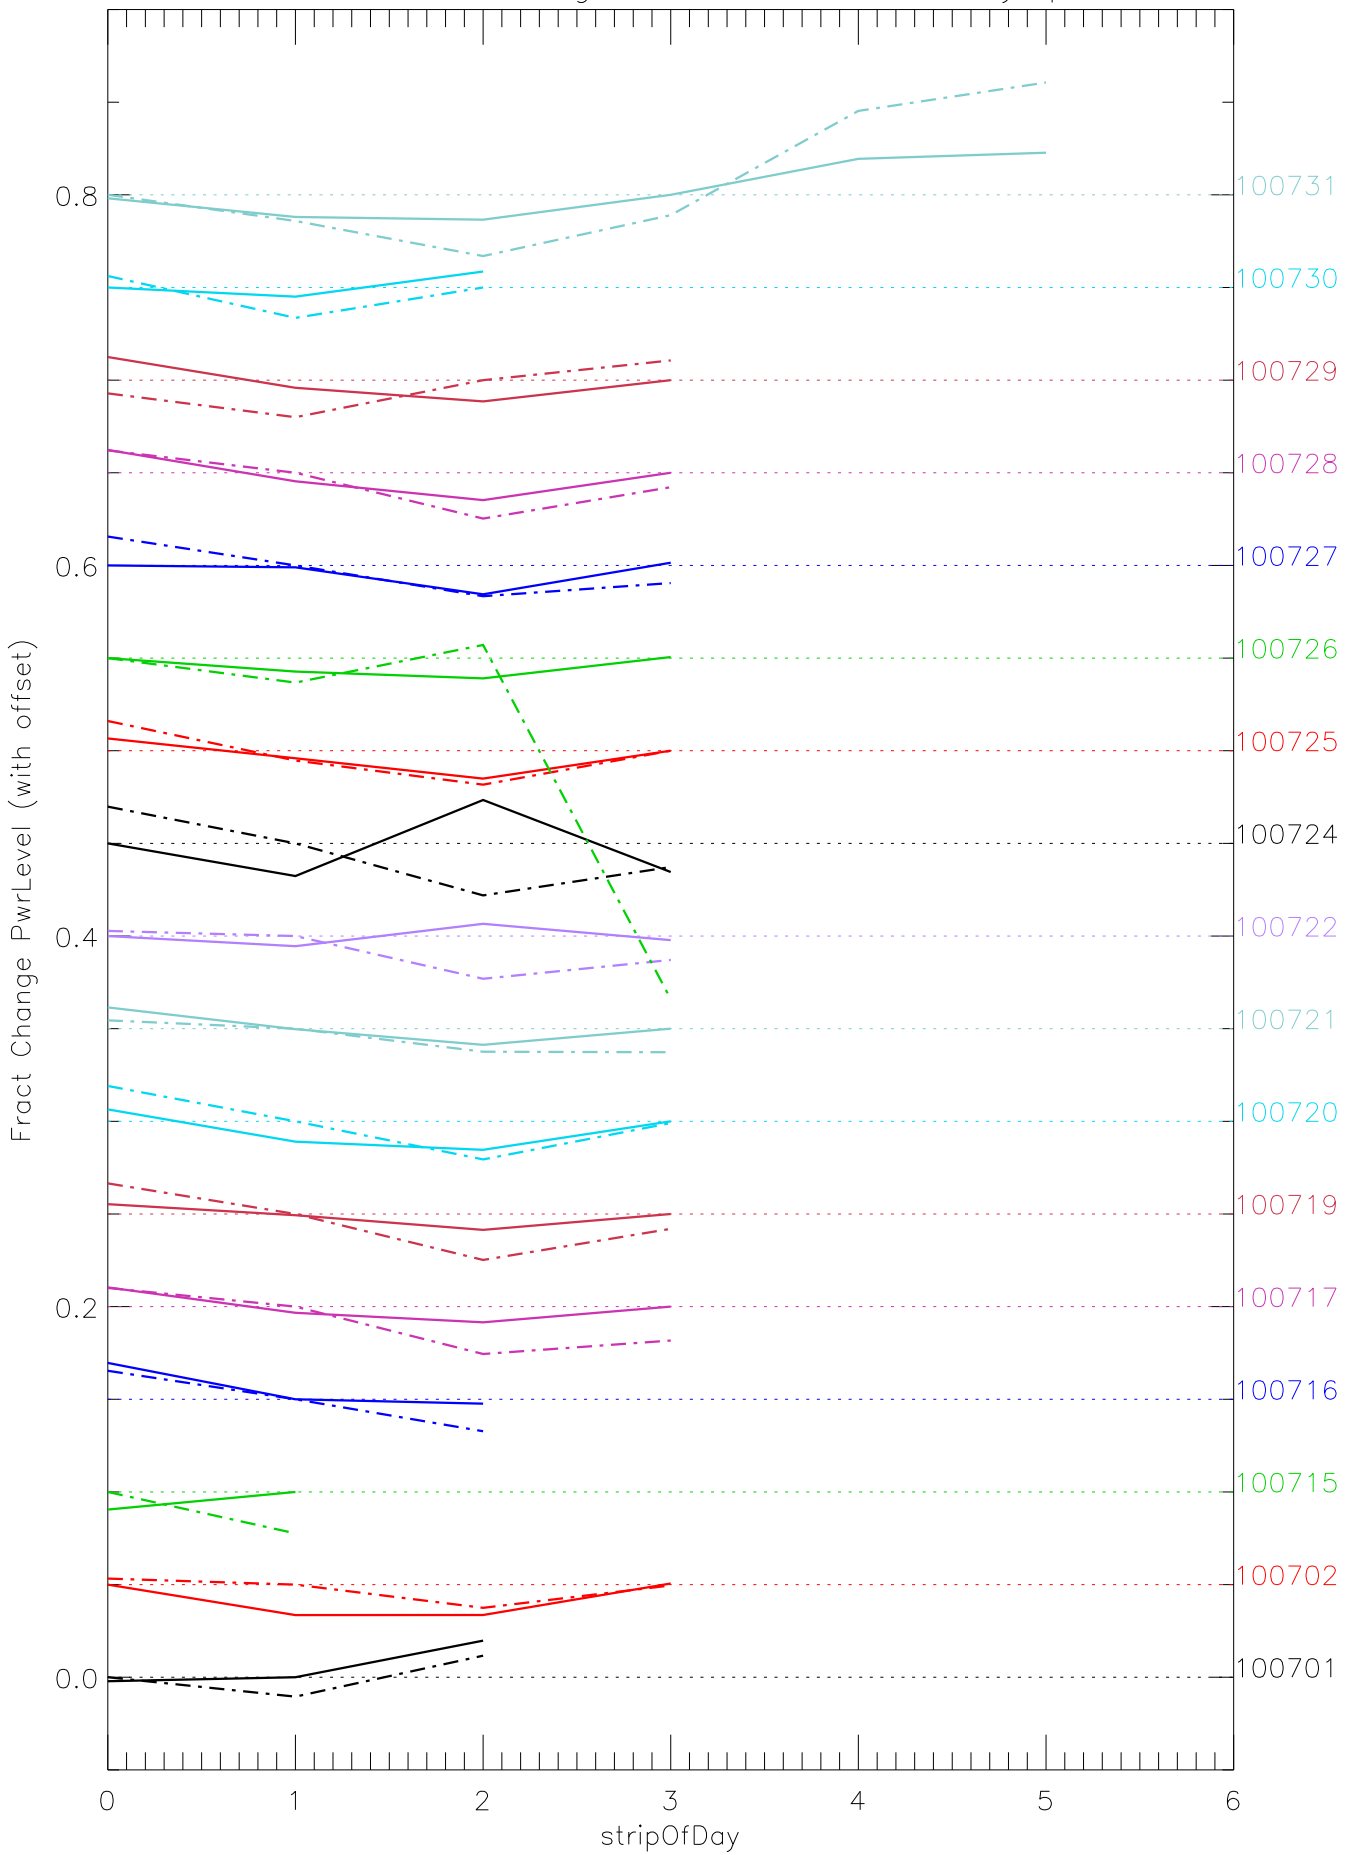

a2048 fractional change PwrLevel for each day. pixel:0

a2048 fractional change PwrLevel for each day. pixel:1

a2048 fractional change PwrLevel for each day. pixel:2

a2048 fractional change PwrLevel for each day. pixel:3

a2048 fractional change PwrLevel for each day. pixel:4

a2048 fractional change PwrLevel for each day. pixel:5