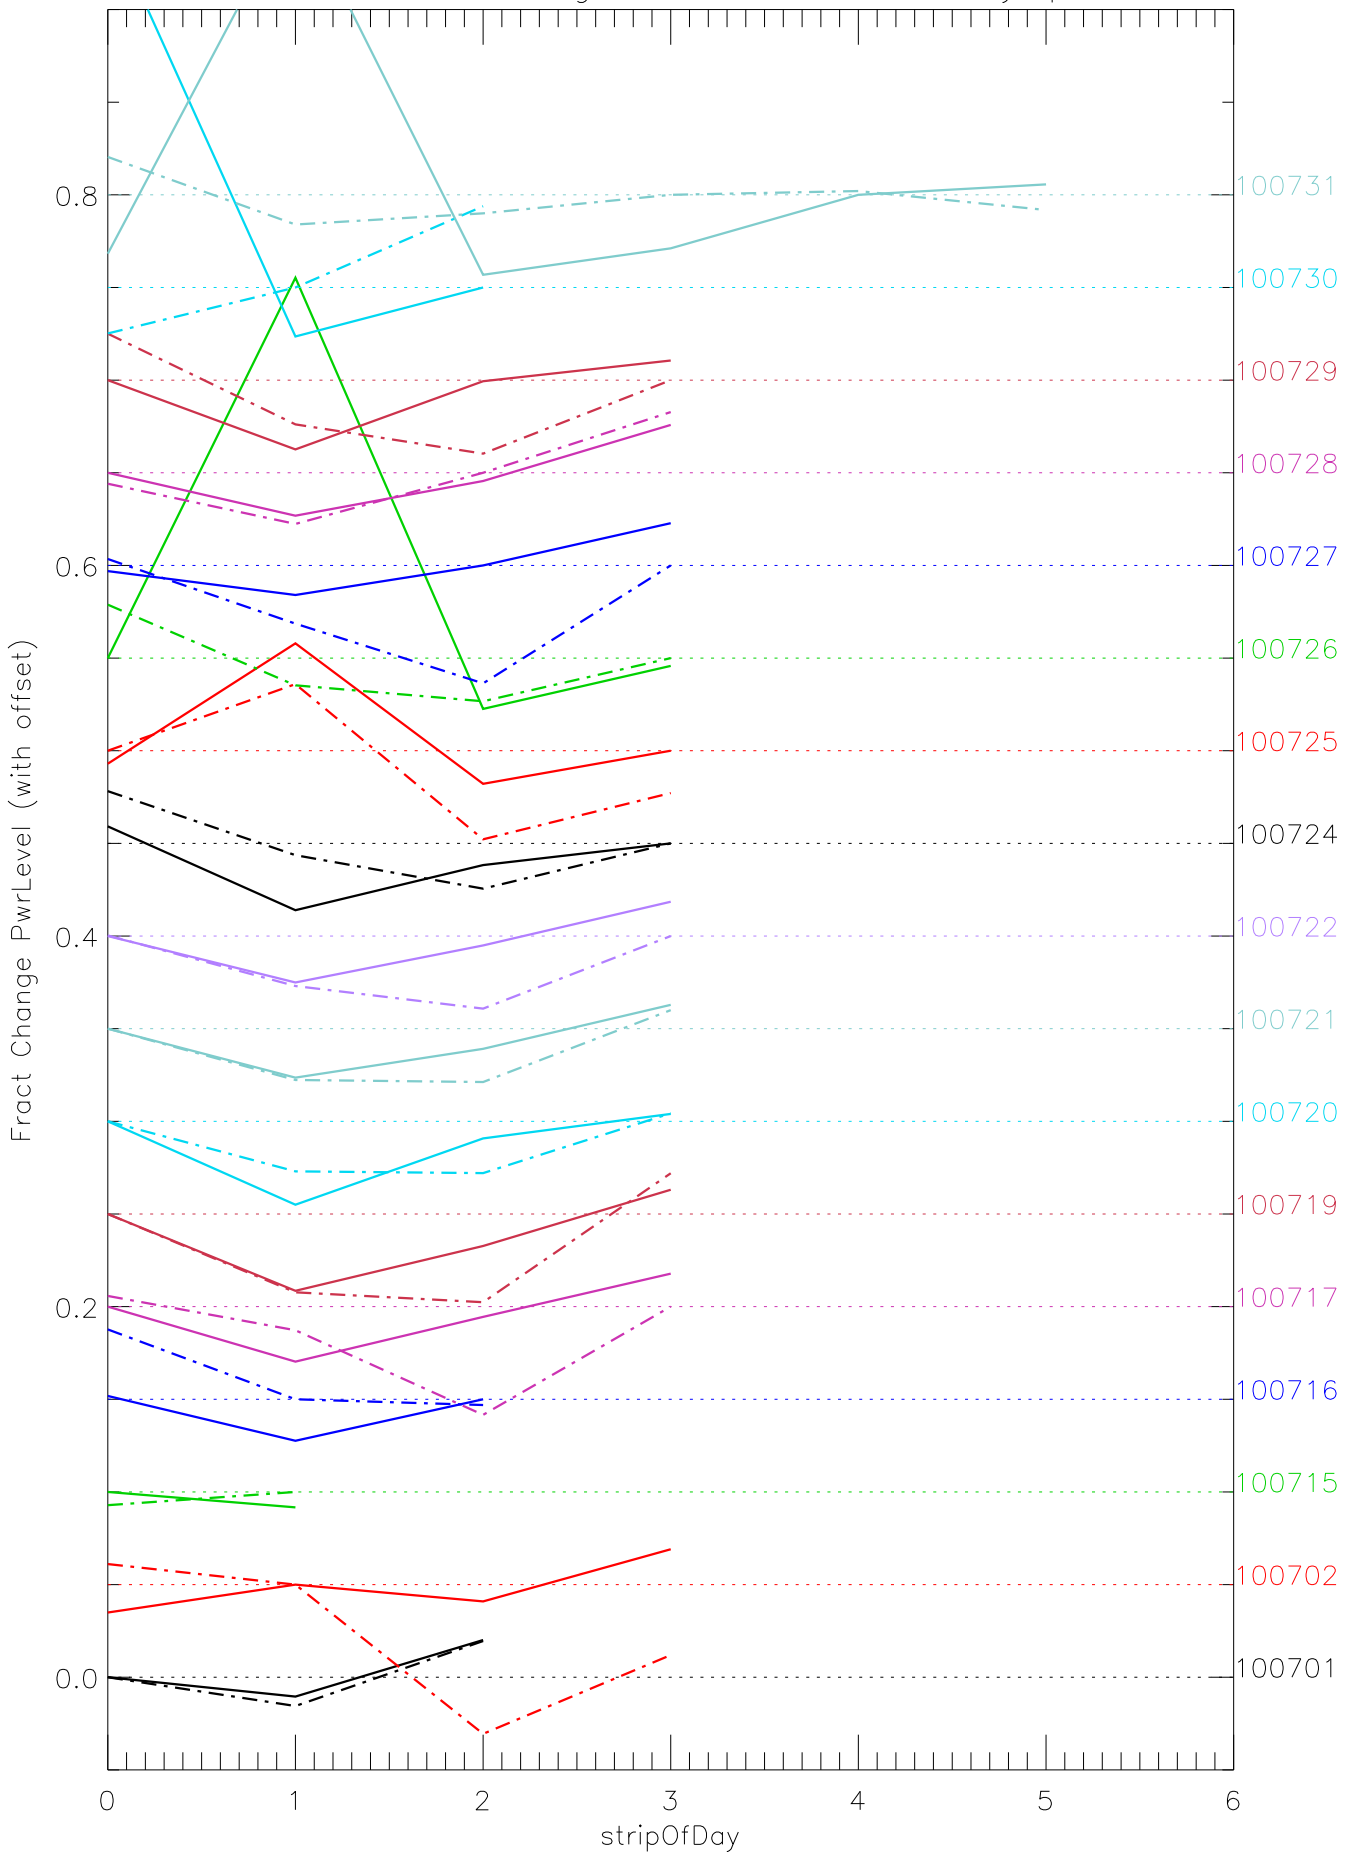

a2048 fractional change PwrLevel for each day. pixel:0

a2048 fractional change PwrLevel for each day. pixel:1

a2048 fractional change PwrLevel for each day. pixel:2

a2048 fractional change PwrLevel for each day. pixel:3

a2048 fractional change PwrLevel for each day. pixel:4

a2048 fractional change PwrLevel for each day. pixel:5