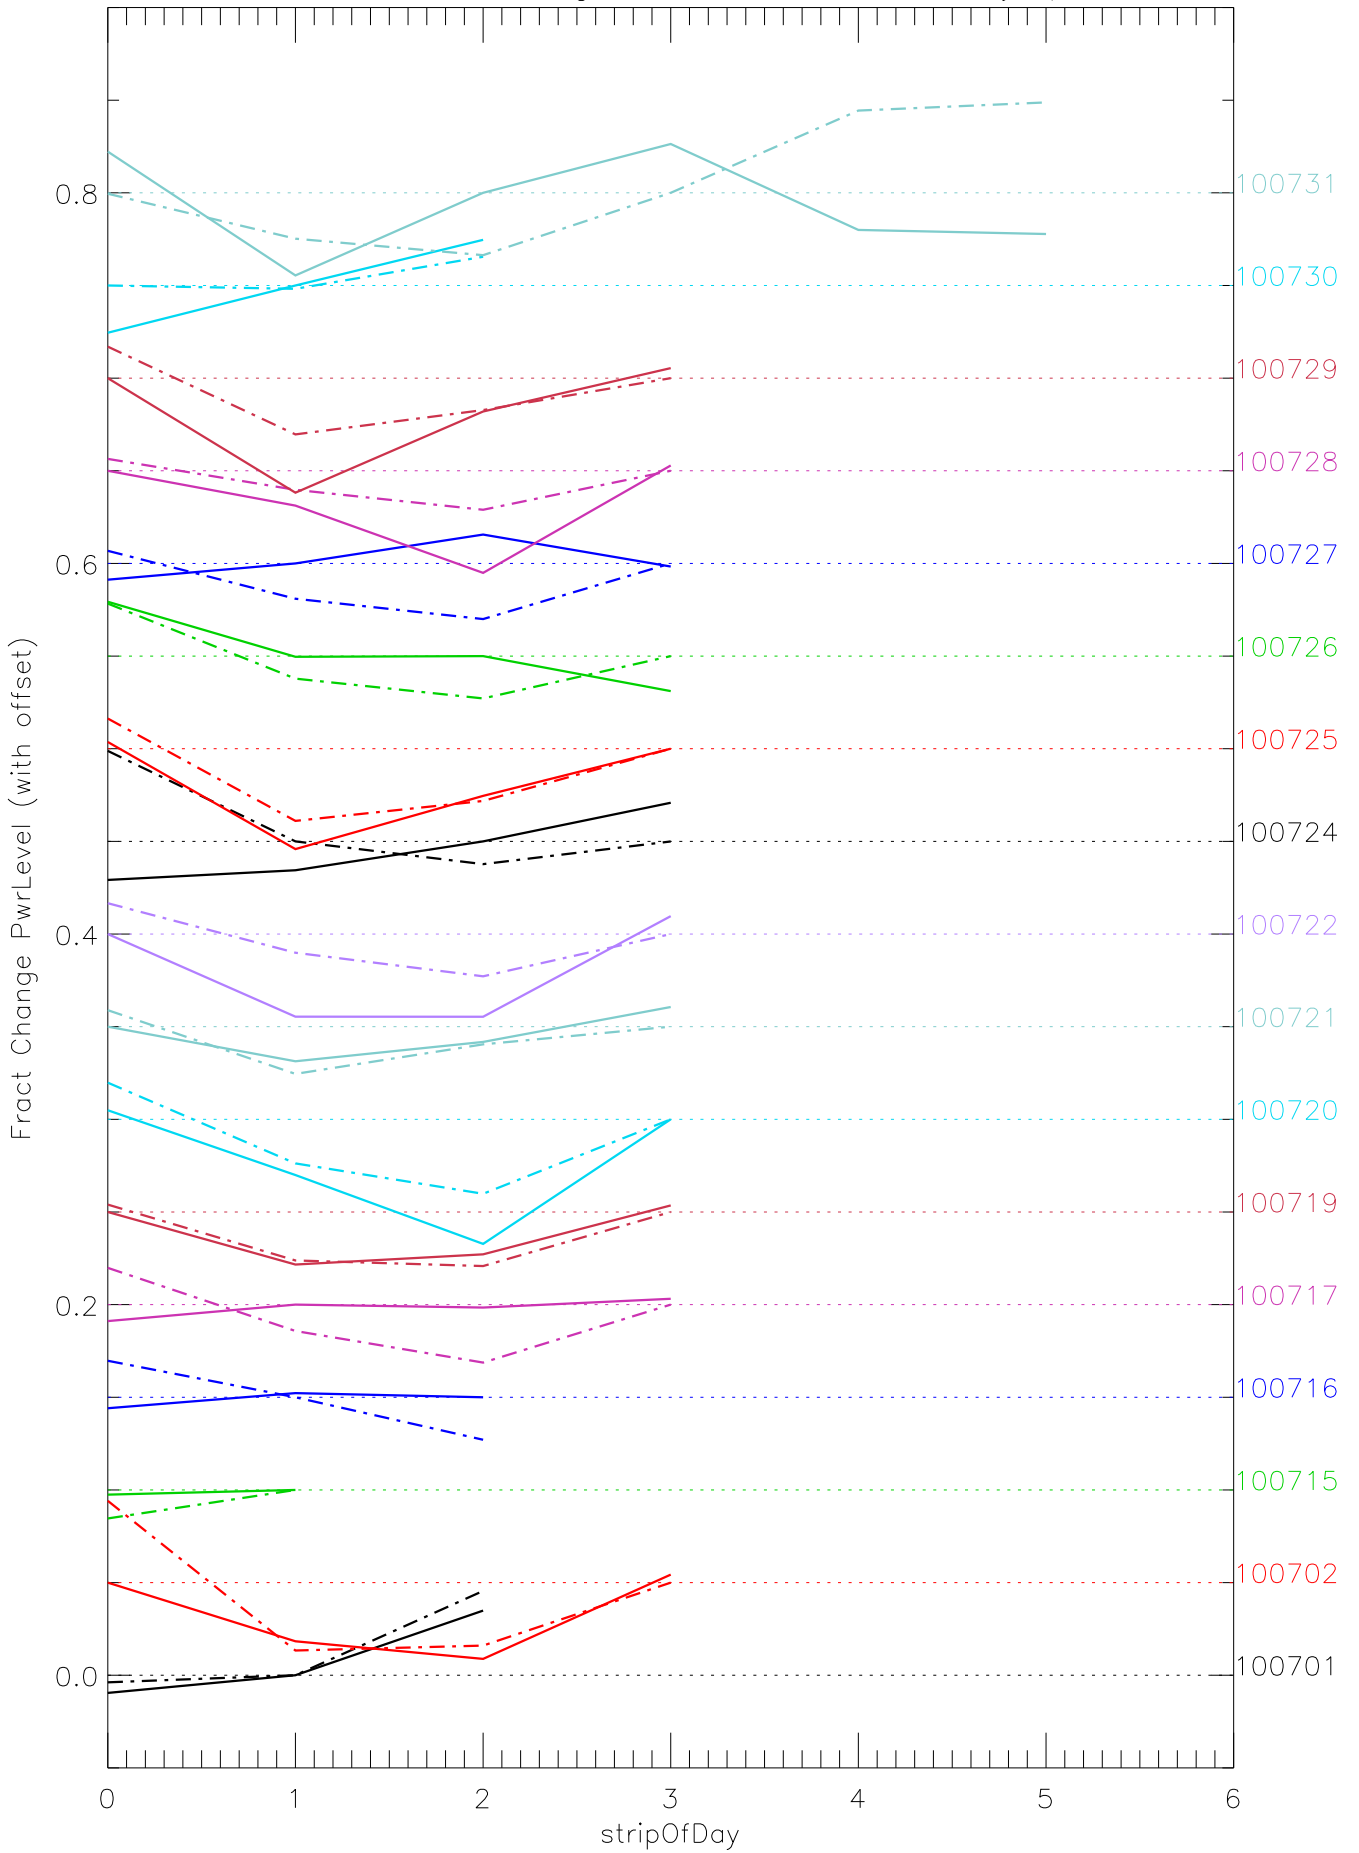

a2048 fractional change PwrLevel for each day. pixel:0

a2048 fractional change PwrLevel for each day. pixel:1

a2048 fractional change PwrLevel for each day. pixel:2

a2048 fractional change PwrLevel for each day. pixel:3

a2048 fractional change PwrLevel for each day. pixel:4

a2048 fractional change PwrLevel for each day. pixel:5