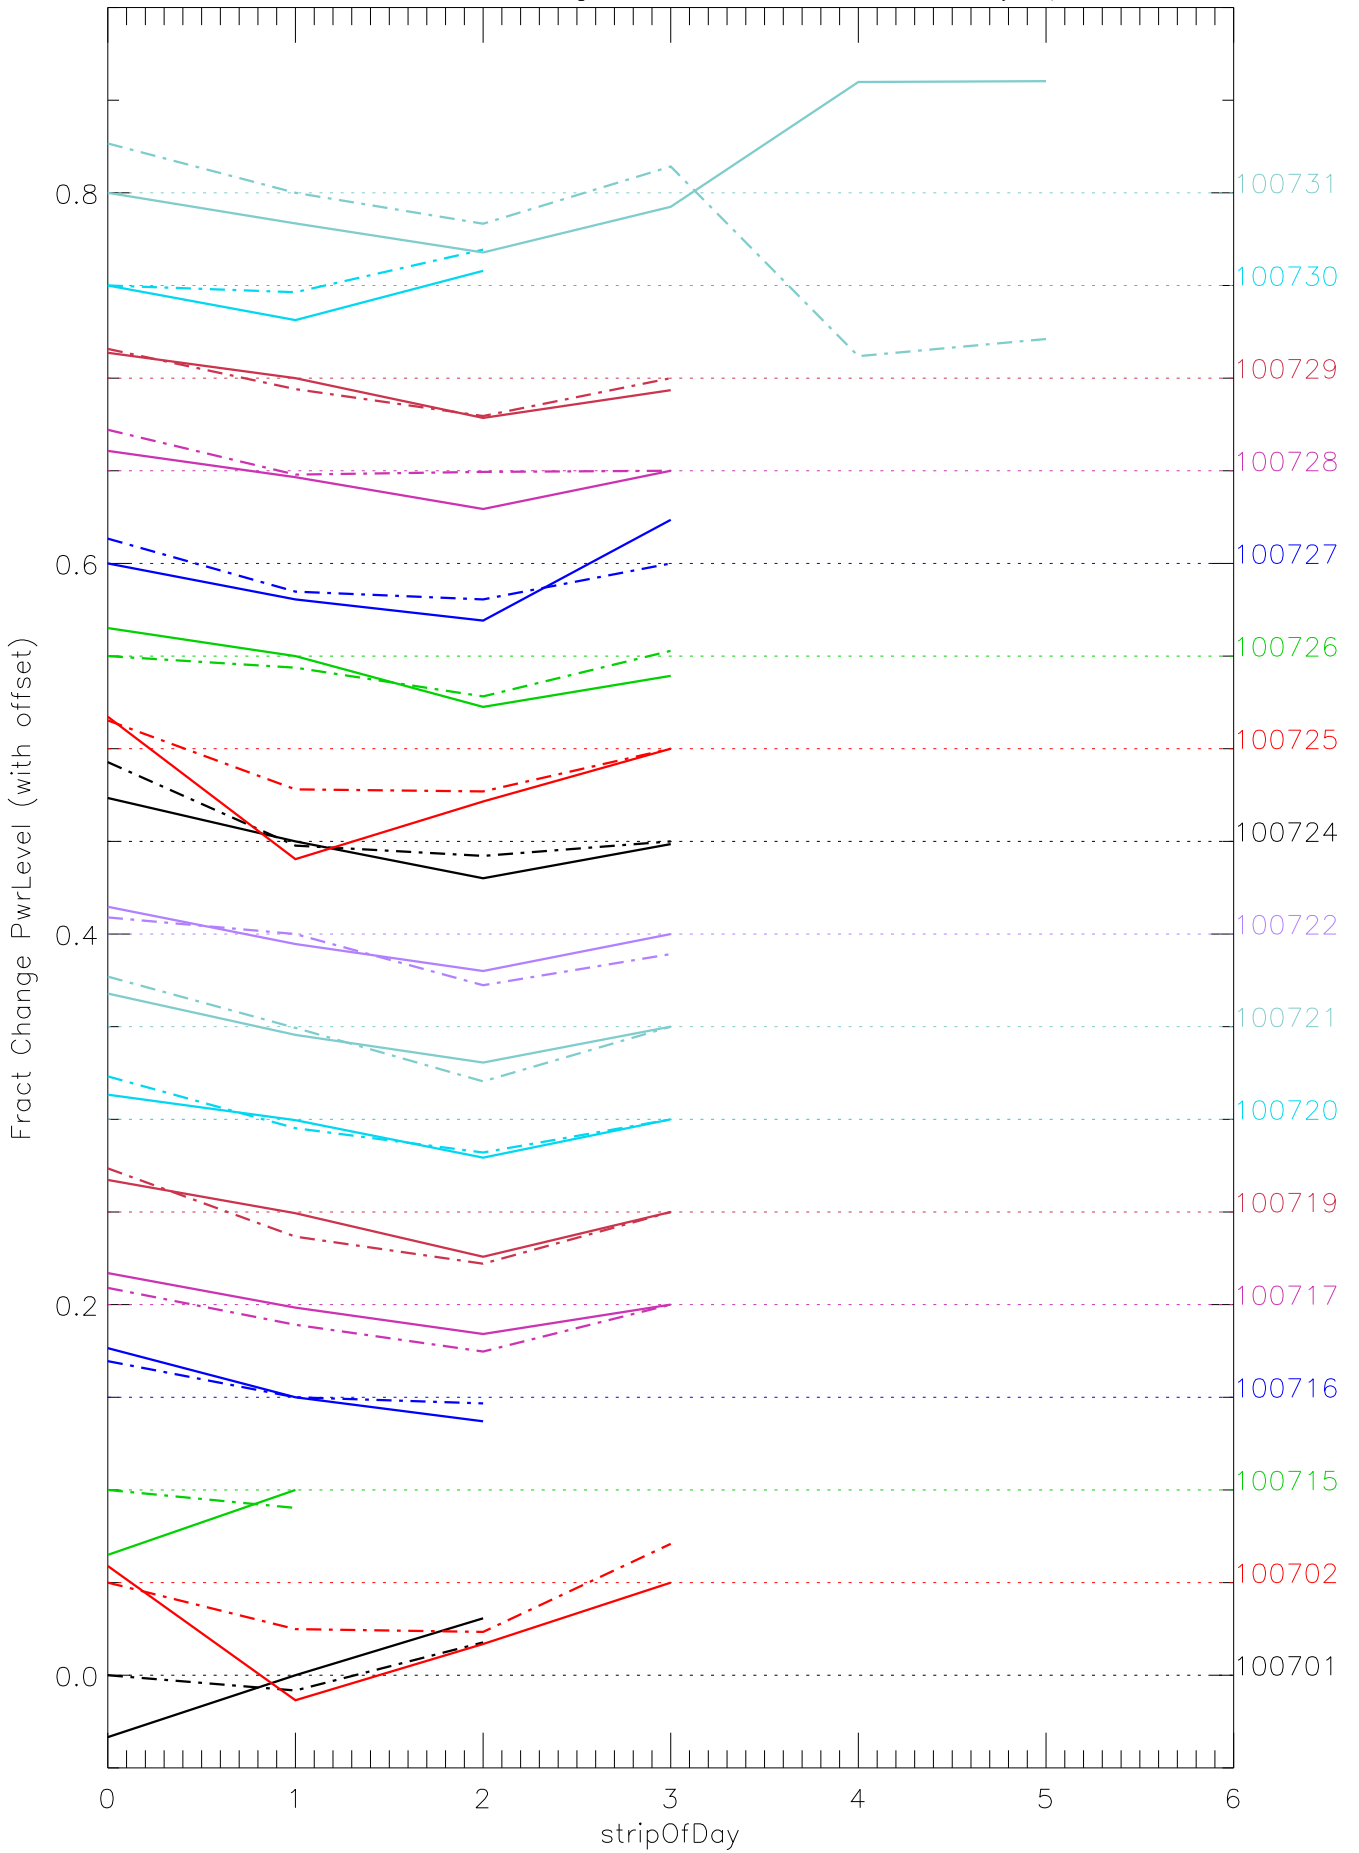

a2048 fractional change PwrLevel for each day. pixel:0

a2048 fractional change PwrLevel for each day. pixel:1

a2048 fractional change PwrLevel for each day. pixel:2

a2048 fractional change PwrLevel for each day. pixel:3

a2048 fractional change PwrLevel for each day. pixel:4

a2048 fractional change PwrLevel for each day. pixel:5