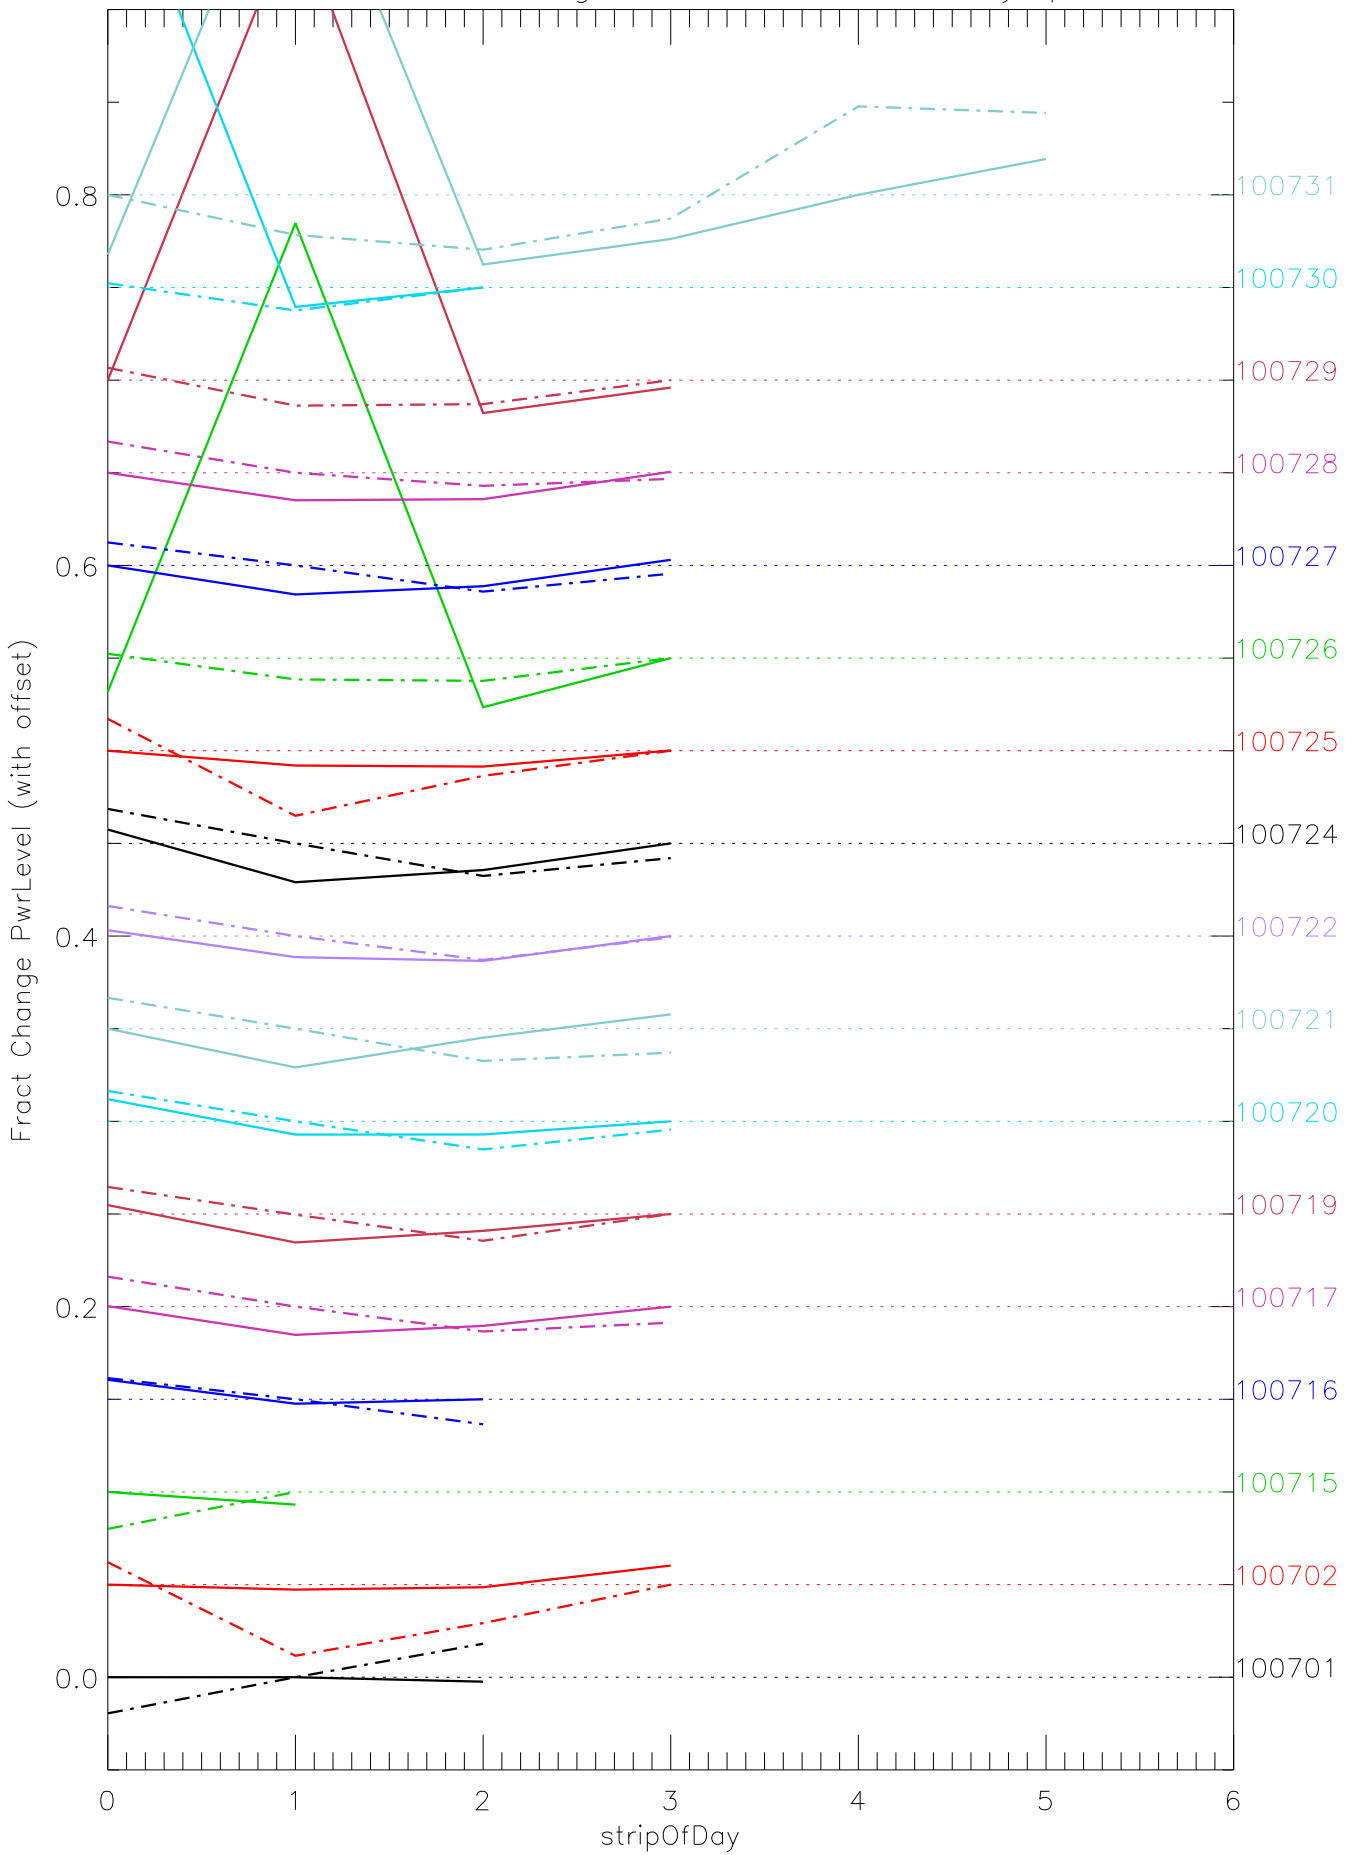

a2048 fractional change PwrLevel for each day. pixel:0

a2048 fractional change PwrLevel for each day. pixel:1

a2048 fractional change PwrLevel for each day. pixel:2

a2048 fractional change PwrLevel for each day. pixel:3

a2048 fractional change PwrLevel for each day. pixel:4

a2048 fractional change PwrLevel for each day. pixel:5