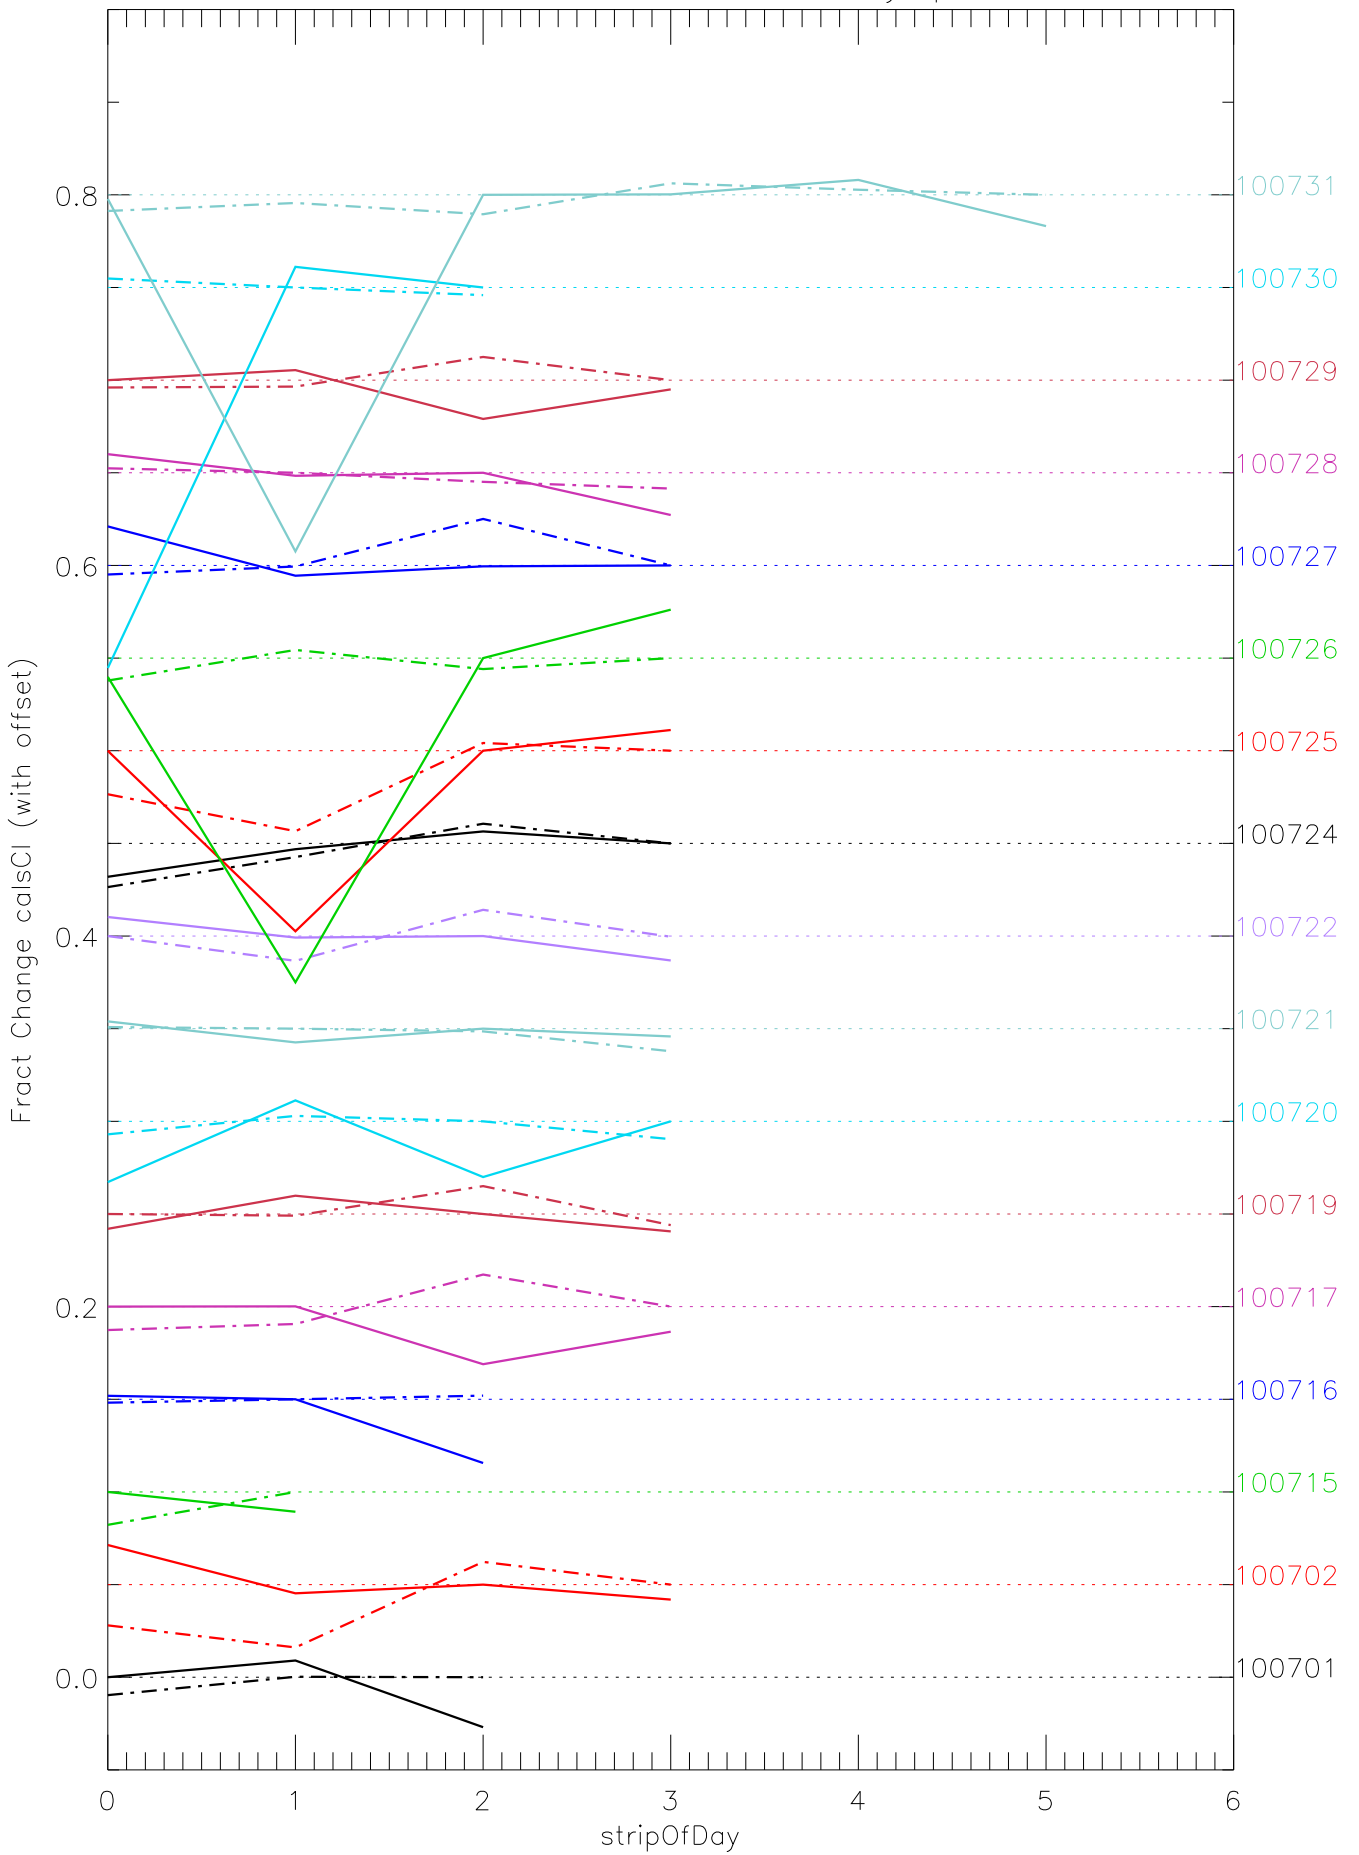

a2048 calsci factors for each day. pixel:0

a2048 calsci factors for each day. pixel:1

a2048 calsci factors for each day. pixel:2

a2048 calsci factors for each day. pixel:3

a2048 calsci factors for each day. pixel:4

a2048 calsci factors for each day. pixel:5

a2048 calsci factors for each day. pixel:6