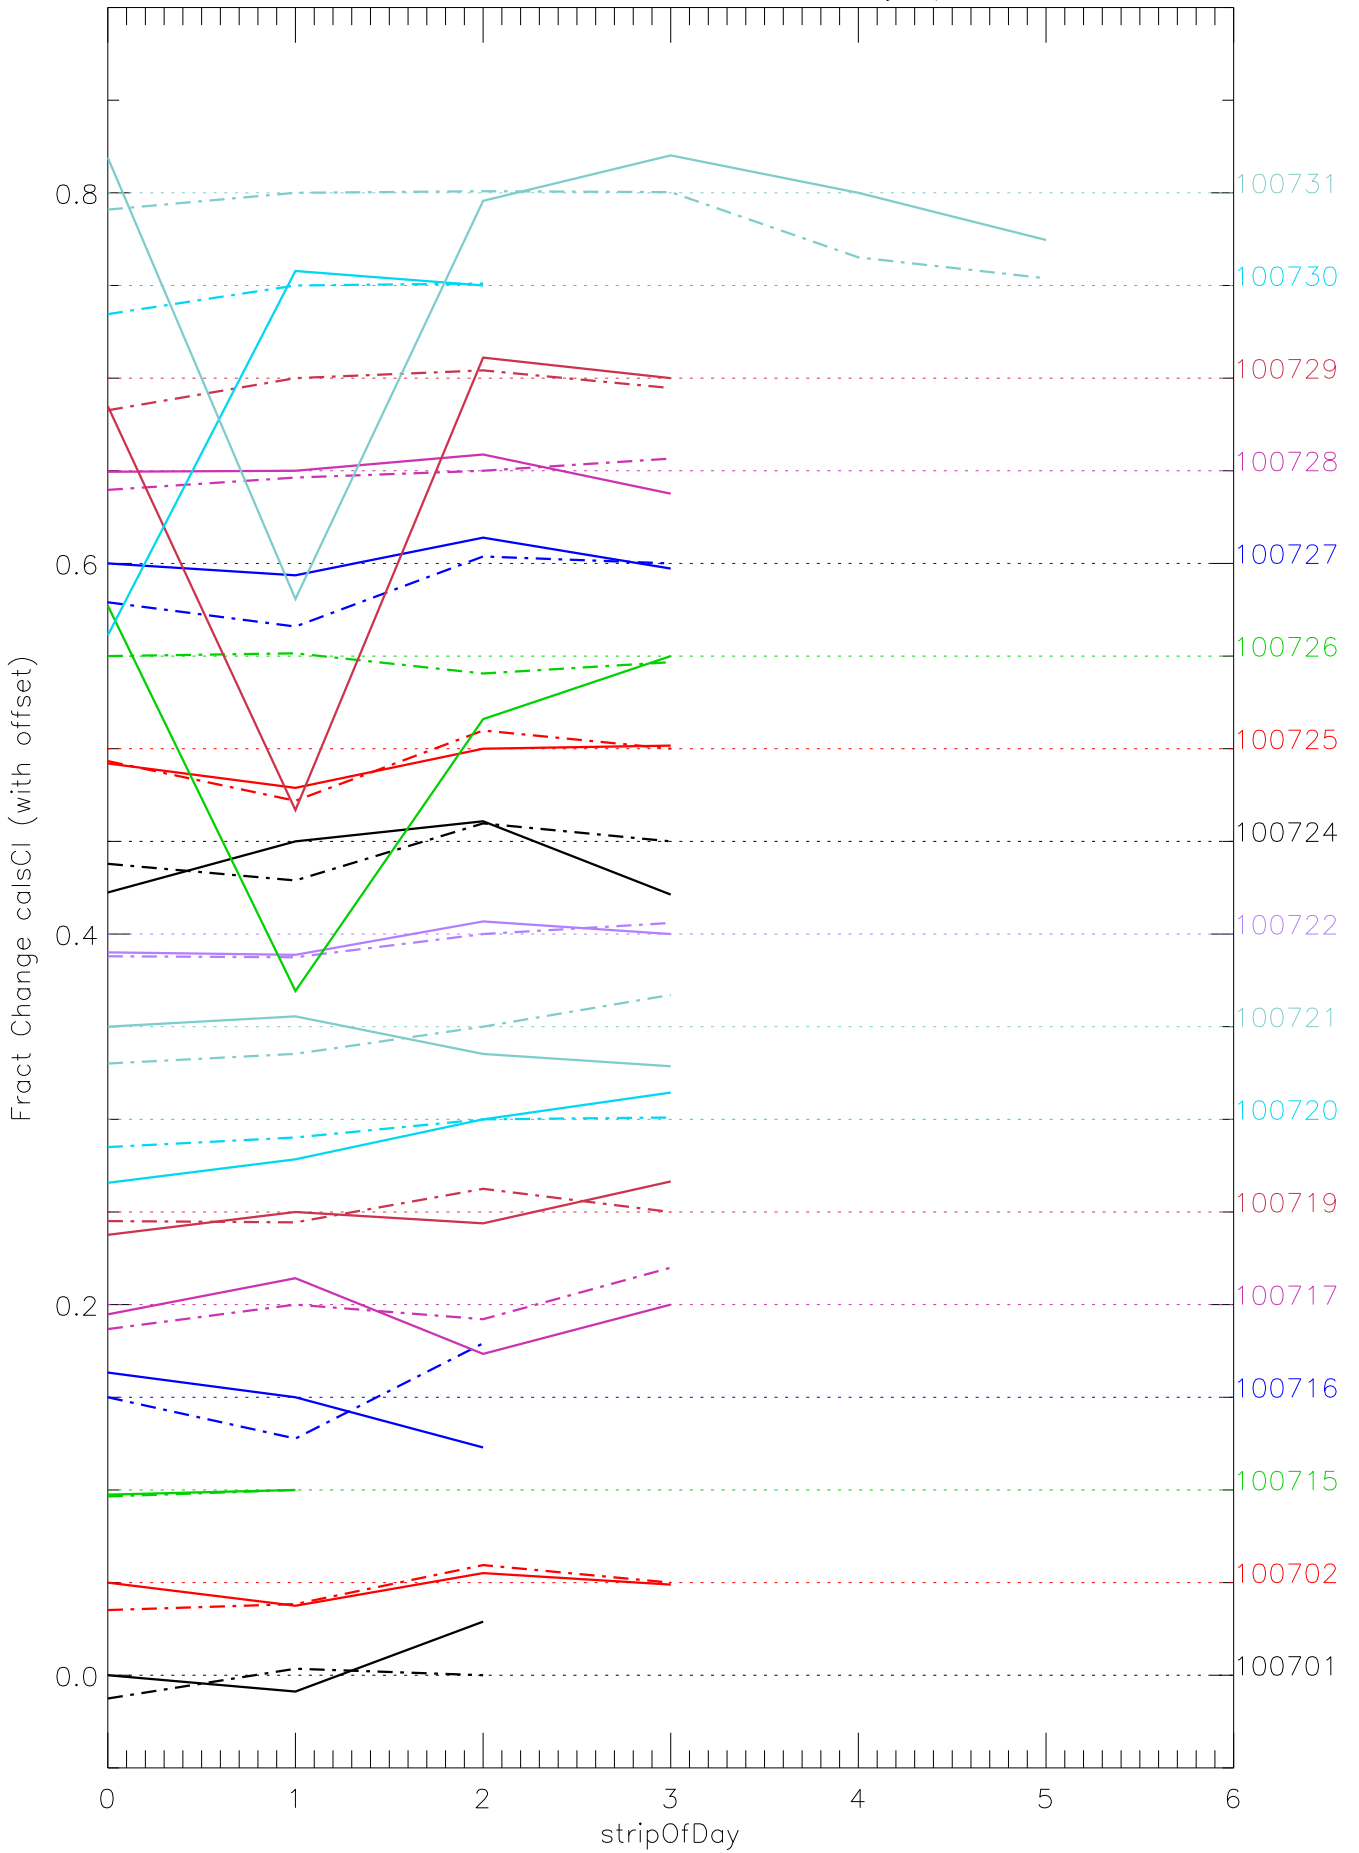

a2048 calsci factors for each day. pixel:0

a2048 calsci factors for each day. pixel:1

a2048 calsci factors for each day. pixel:2

a2048 calsci factors for each day. pixel:3

a2048 calsci factors for each day. pixel:4

a2048 calsci factors for each day. pixel:5

a2048 calsci factors for each day. pixel:6