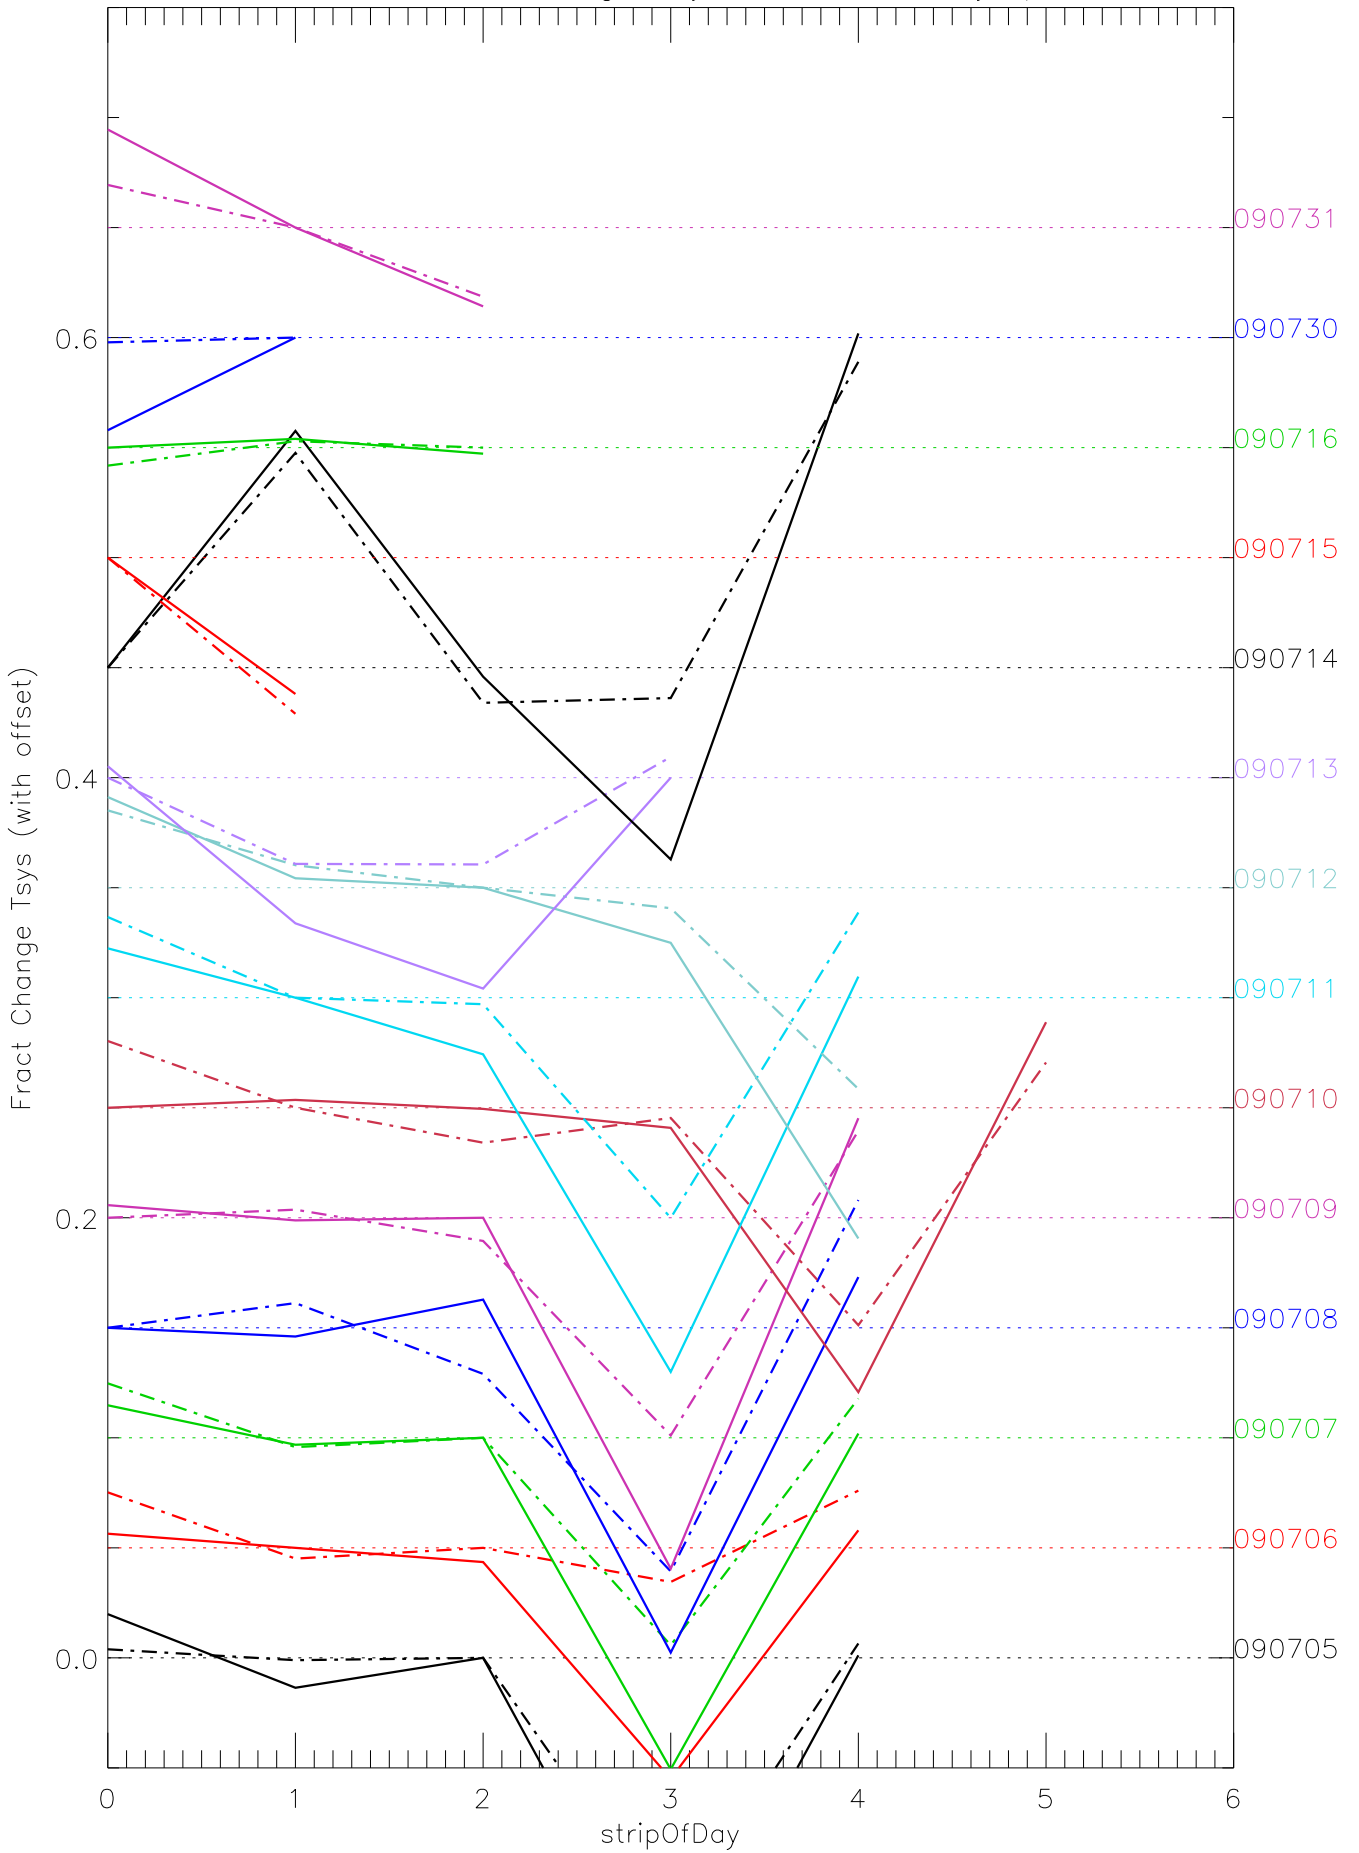

a2048 fractional change TsysK for each day. pixel:0

a2048 fractional change TsysK for each day. pixel:1

a2048 fractional change TsysK for each day. pixel:2

a2048 fractional change TsysK for each day. pixel:4

a2048 fractional change TsysK for each day. pixel:6