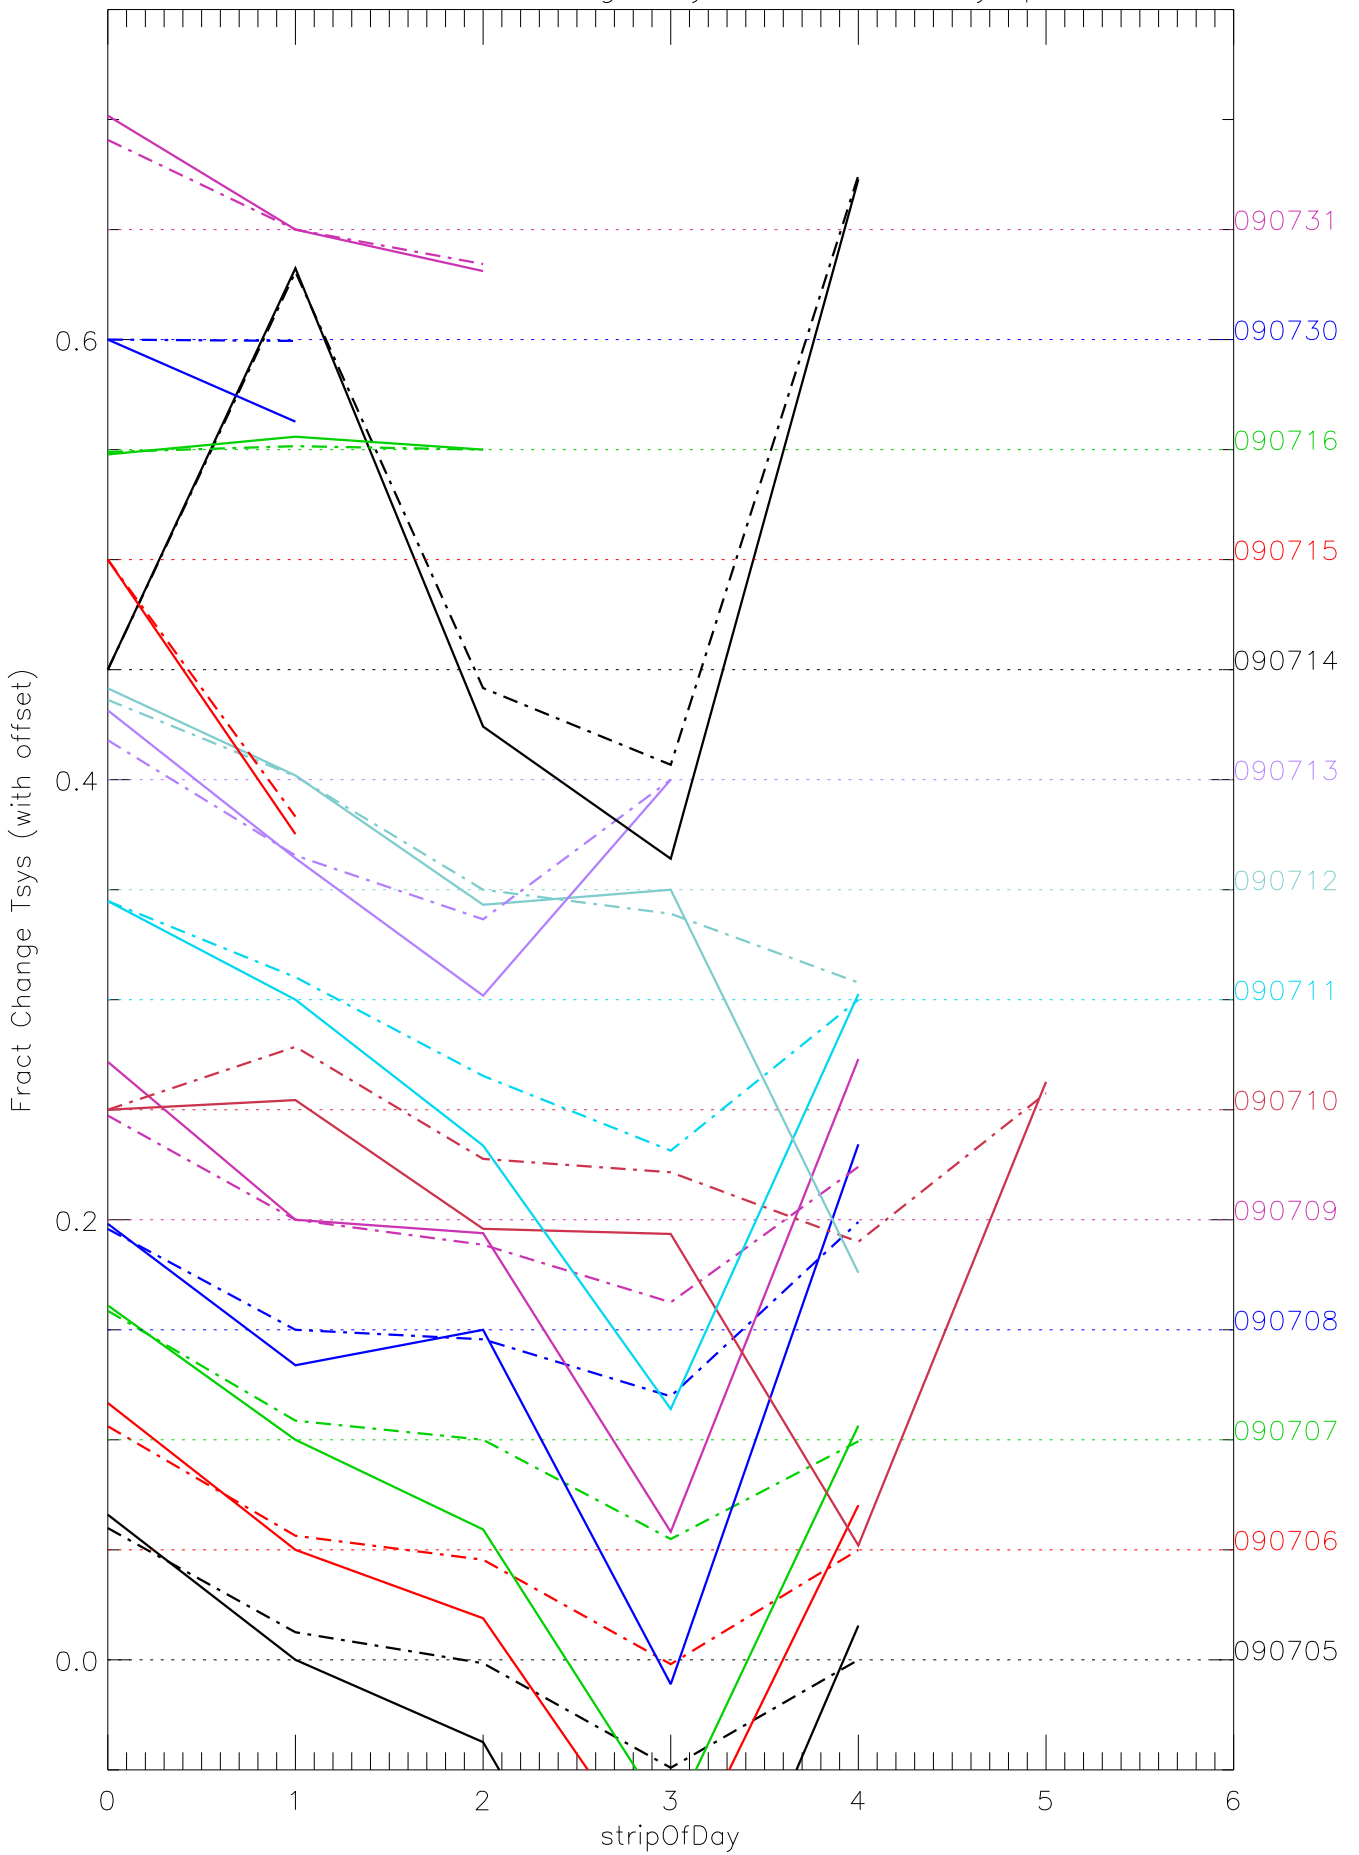

a2048 fractional change TsysK for each day. pixel:0

a2048 fractional change TsysK for each day. pixel:1

a2048 fractional change TsysK for each day. pixel:2

a2048 fractional change TsysK for each day. pixel:4

a2048 fractional change TsysK for each day. pixel:6