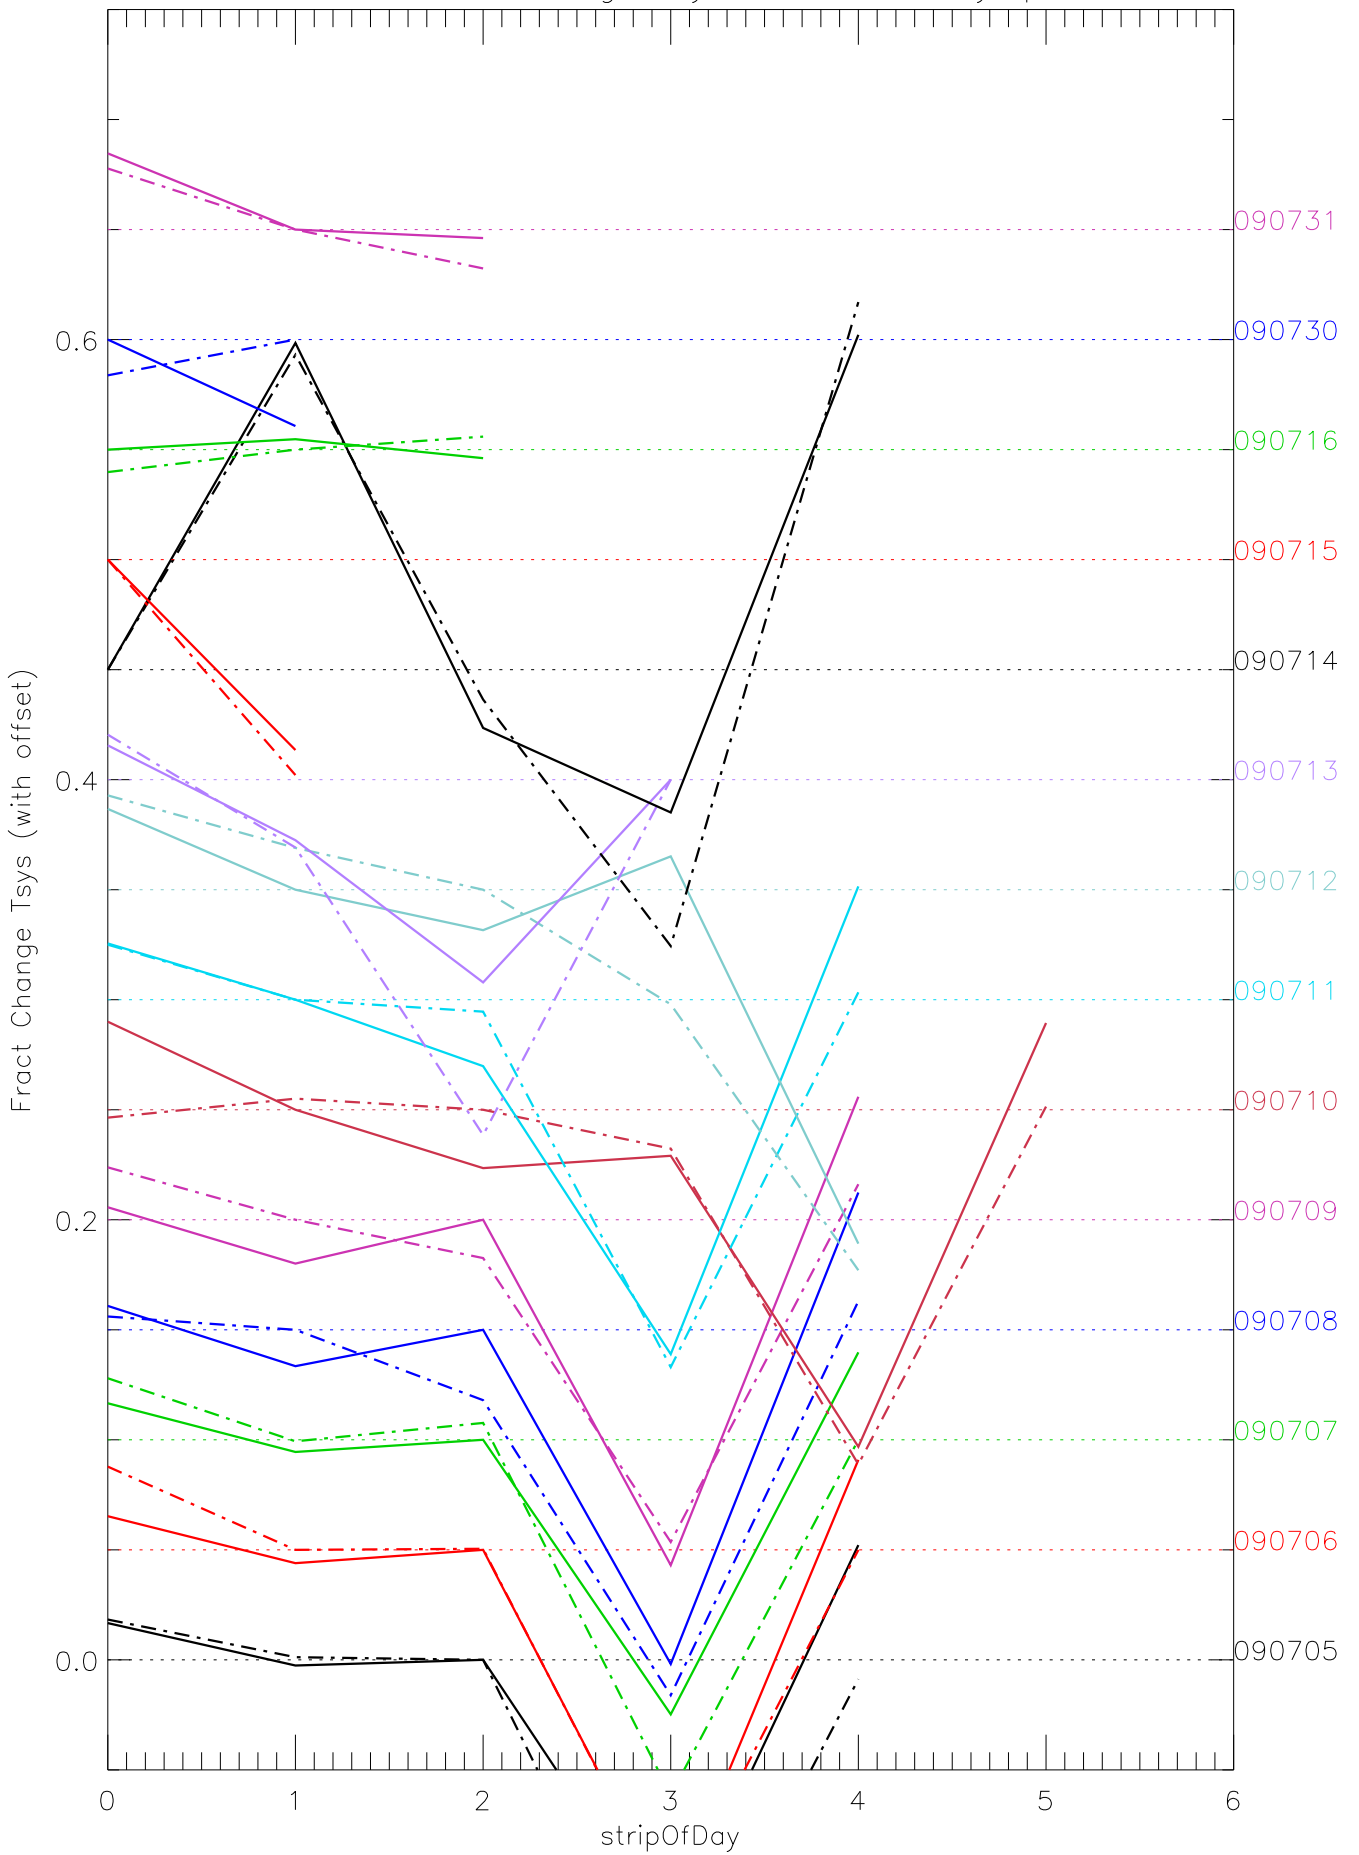

a2048 fractional change TsysK for each day. pixel:0

a2048 fractional change TsysK for each day. pixel:1

a2048 fractional change TsysK for each day. pixel:2

a2048 fractional change TsysK for each day. pixel:4

a2048 fractional change TsysK for each day. pixel:6