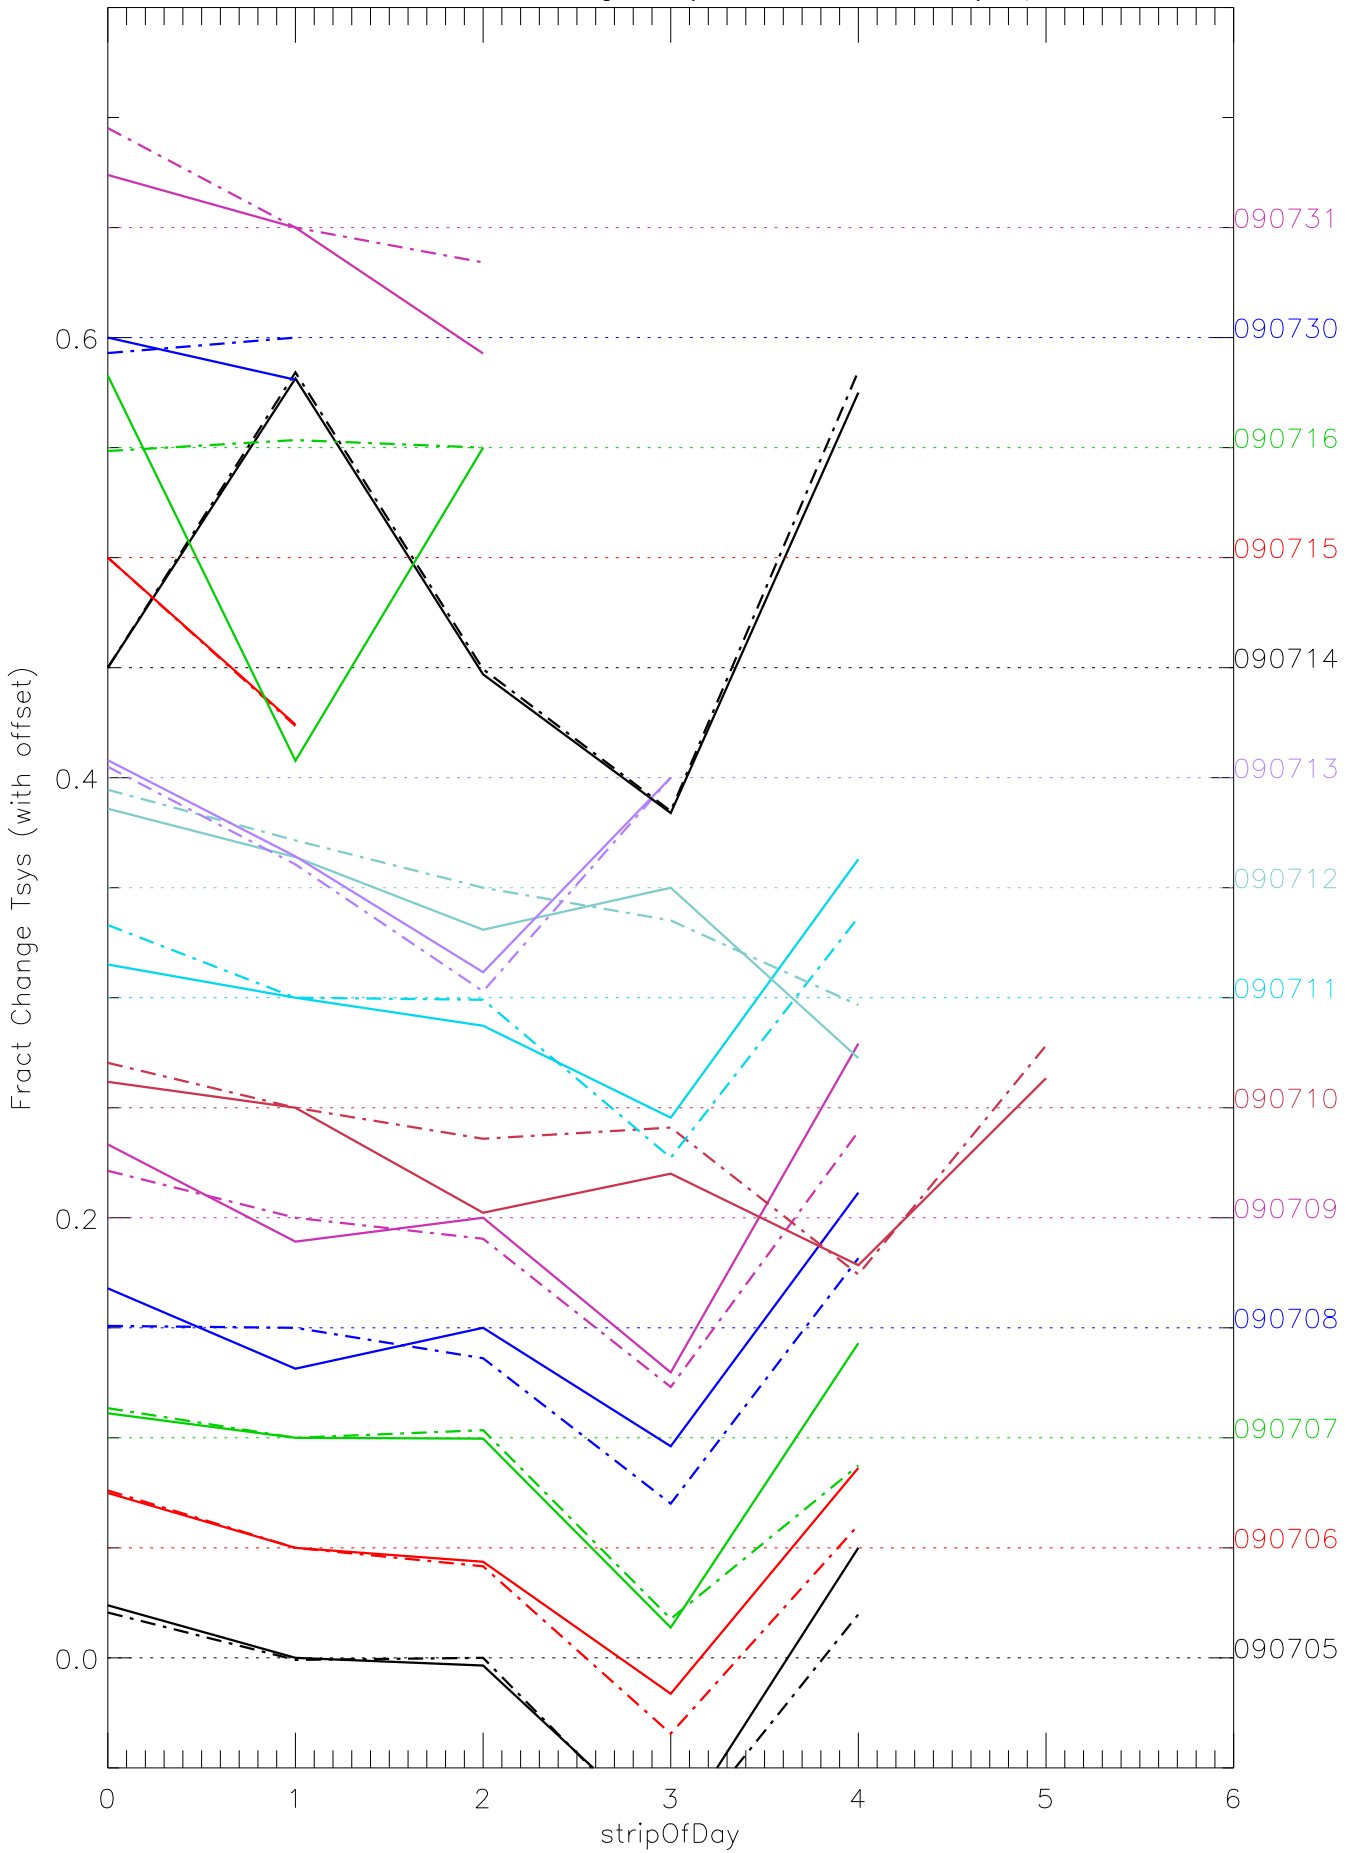

a2048 fractional change TsysK for each day. pixel:0

a2048 fractional change TsysK for each day. pixel:1

a2048 fractional change TsysK for each day. pixel:2

a2048 fractional change TsysK for each day. pixel:4

a2048 fractional change TsysK for each day. pixel:6