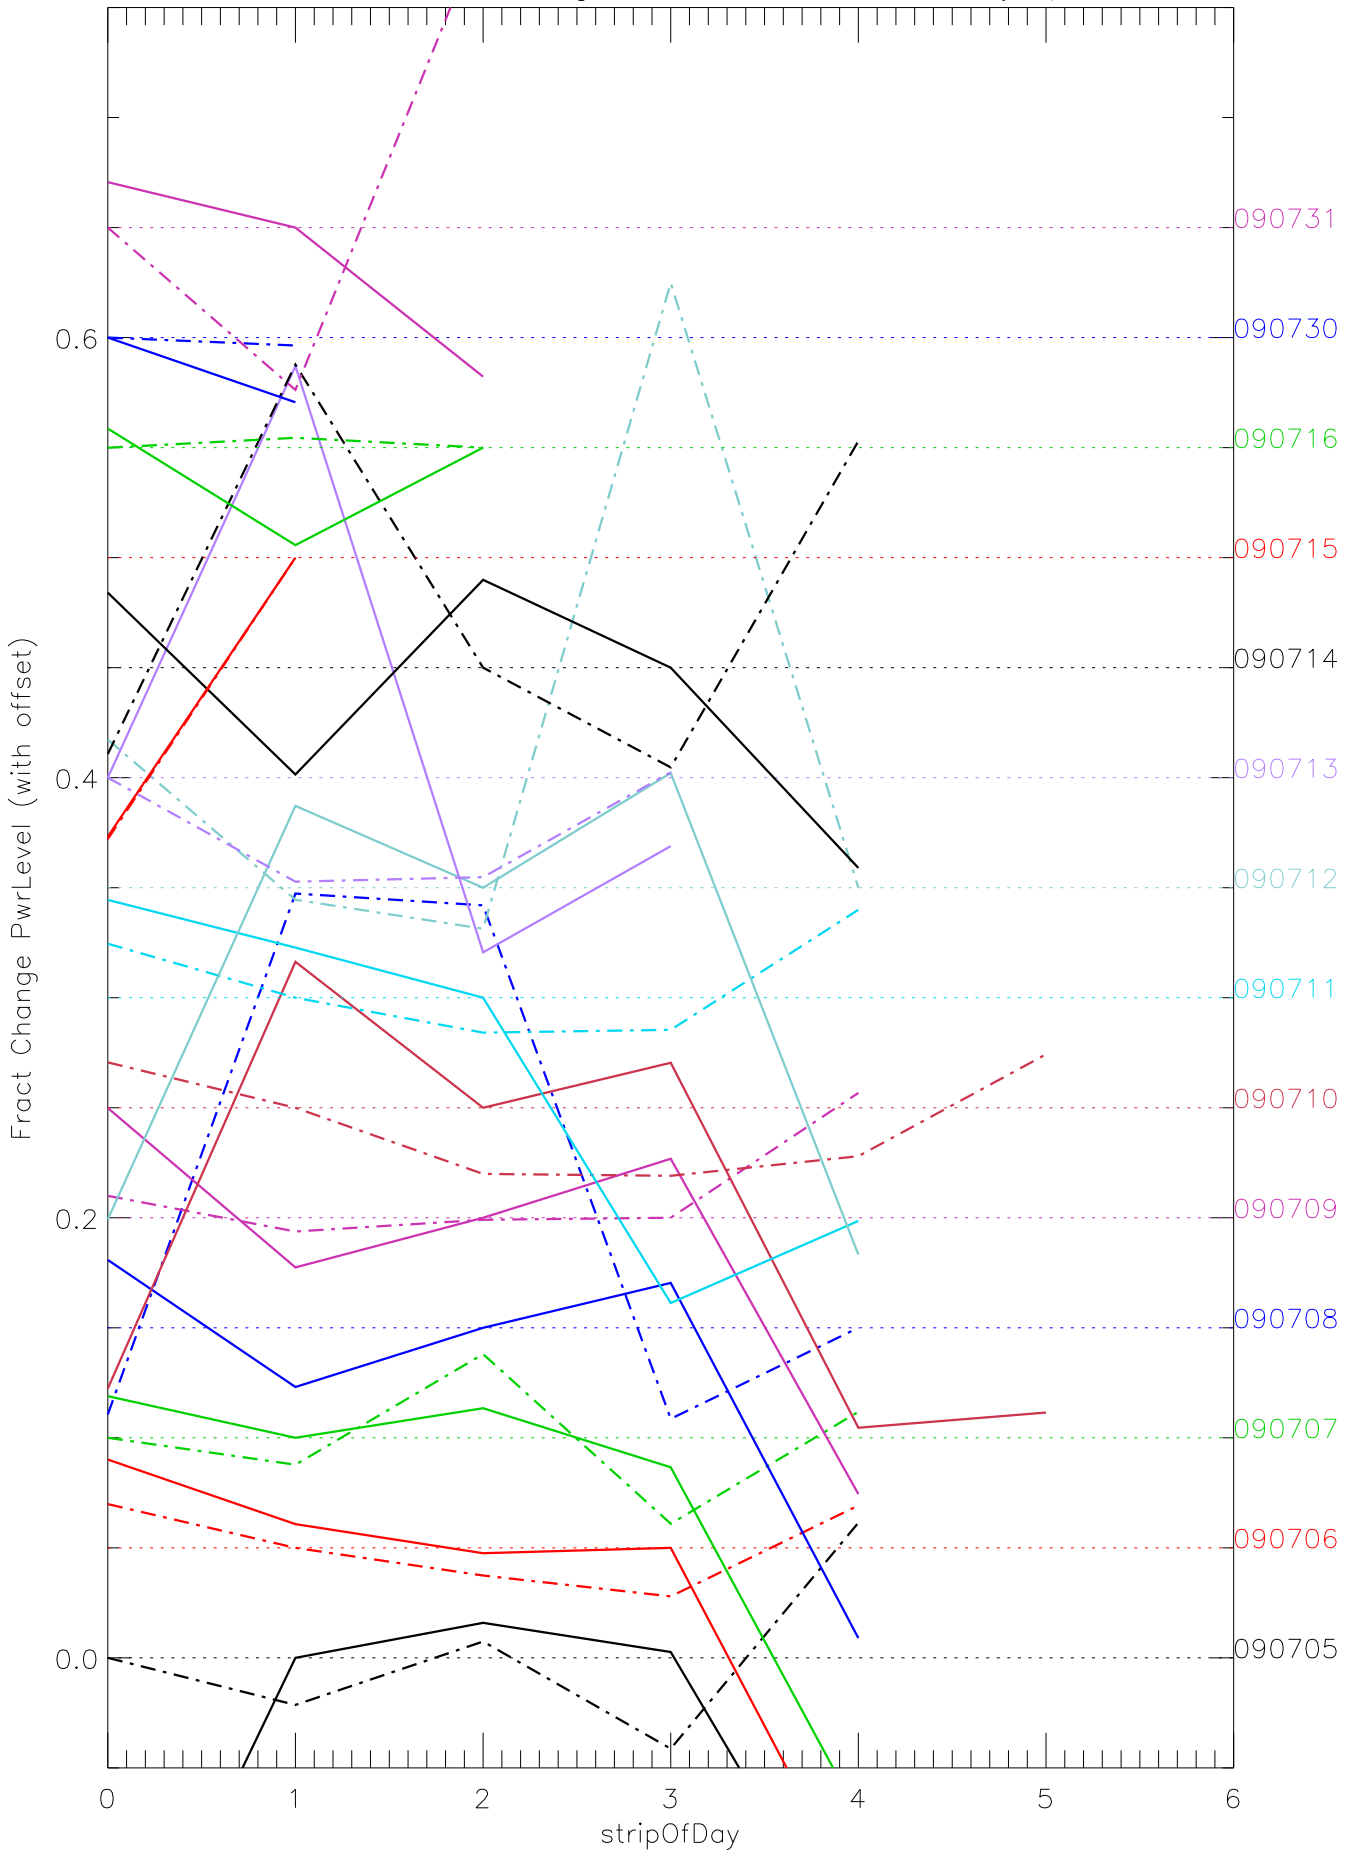

a2048 fractional change PwrLevel for each day. pixel:0

a2048 fractional change PwrLevel for each day. pixel:1

a2048 fractional change PwrLevel for each day. pixel:2

a2048 fractional change PwrLevel for each day. pixel:3

a2048 fractional change PwrLevel for each day. pixel:4

a2048 fractional change PwrLevel for each day. pixel:5

a2048 fractional change PwrLevel for each day. pixel:6