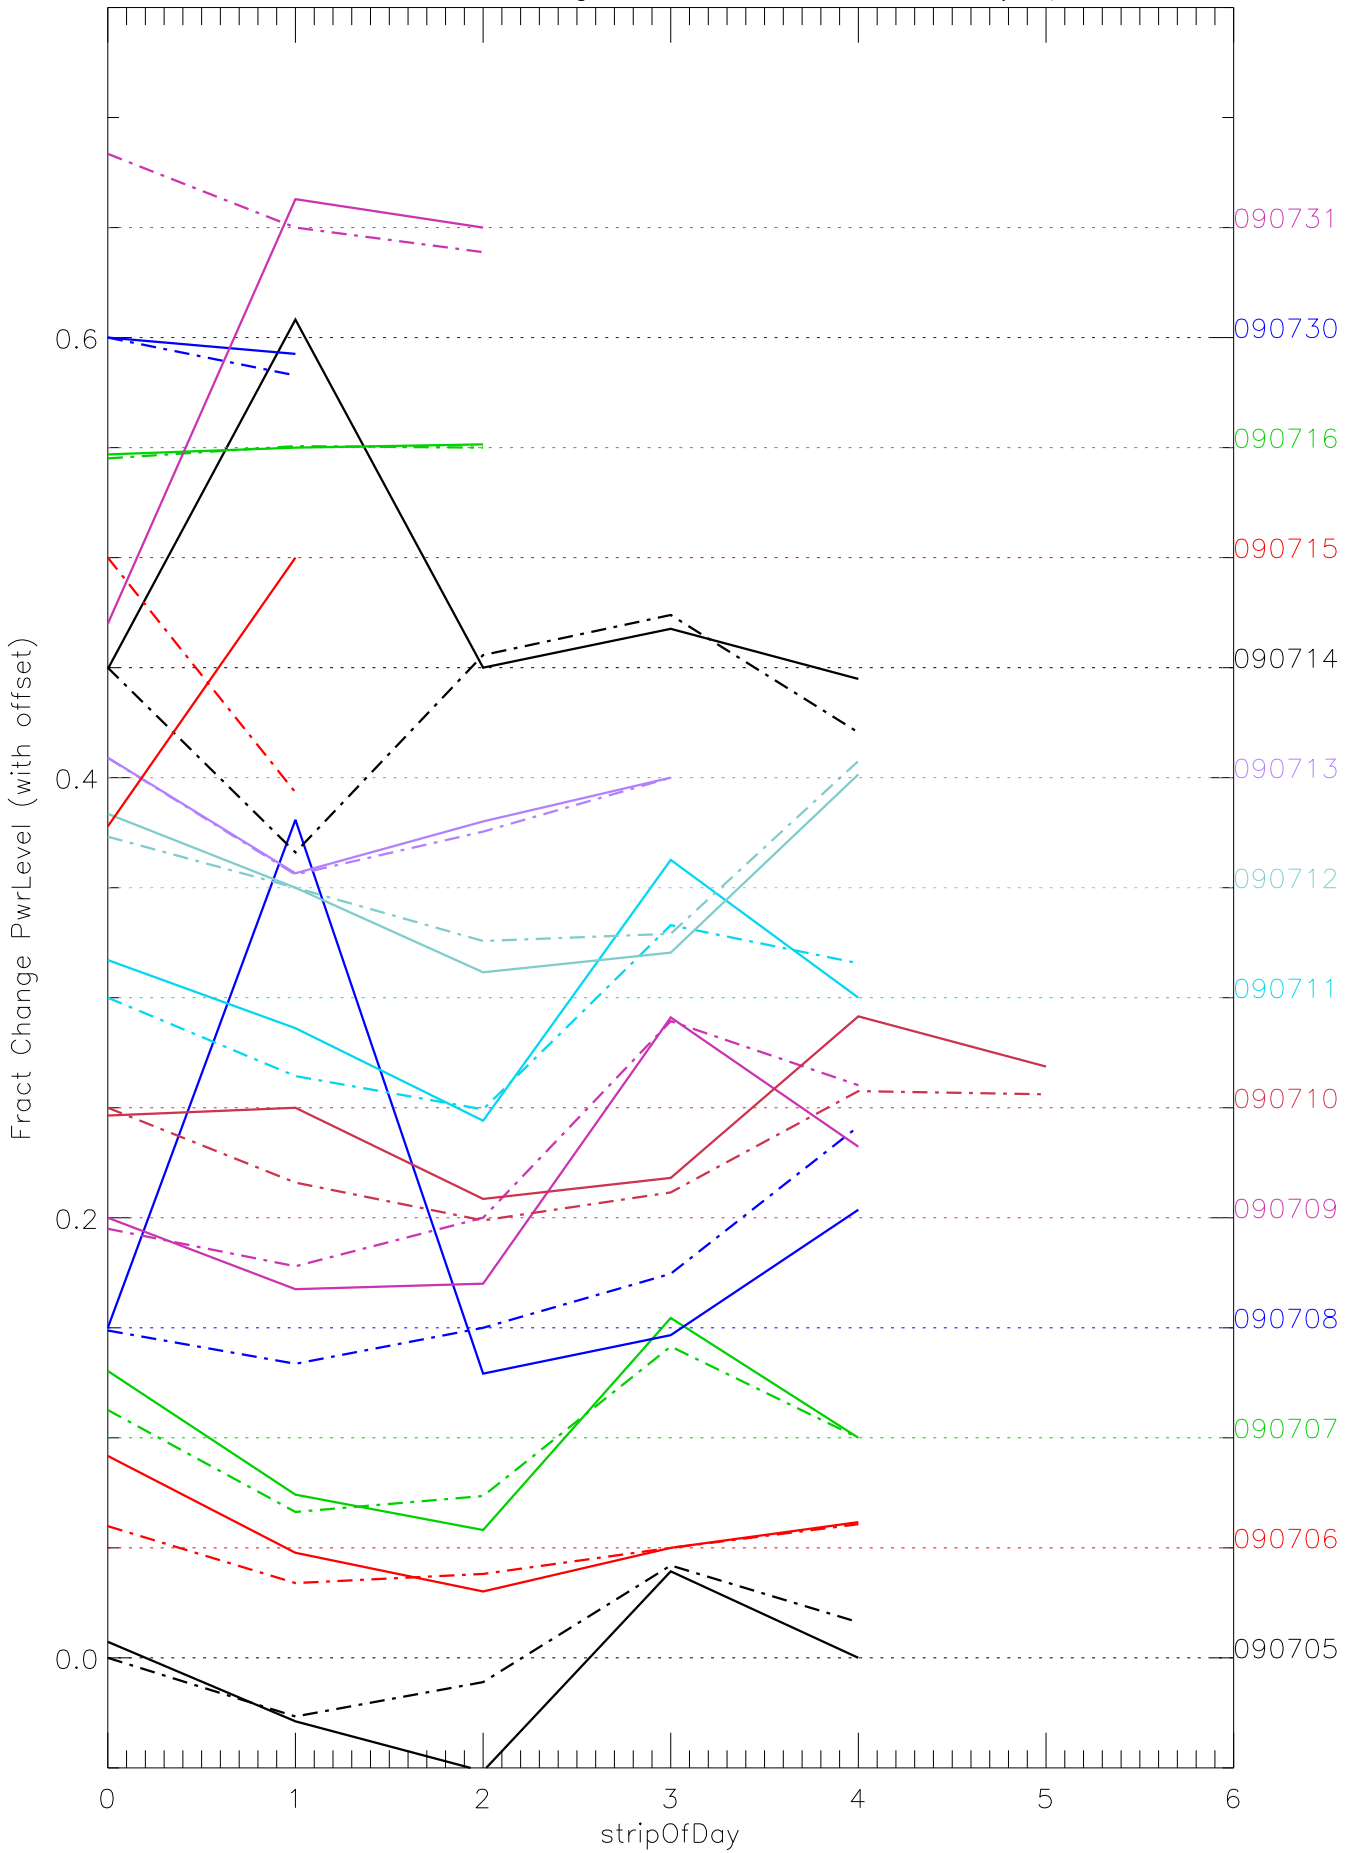

a2048 fractional change PwrLevel for each day. pixel:0

a2048 fractional change PwrLevel for each day. pixel:1

a2048 fractional change PwrLevel for each day. pixel:2

a2048 fractional change PwrLevel for each day. pixel:3

a2048 fractional change PwrLevel for each day. pixel:4

a2048 fractional change PwrLevel for each day. pixel:5

a2048 fractional change PwrLevel for each day. pixel:6