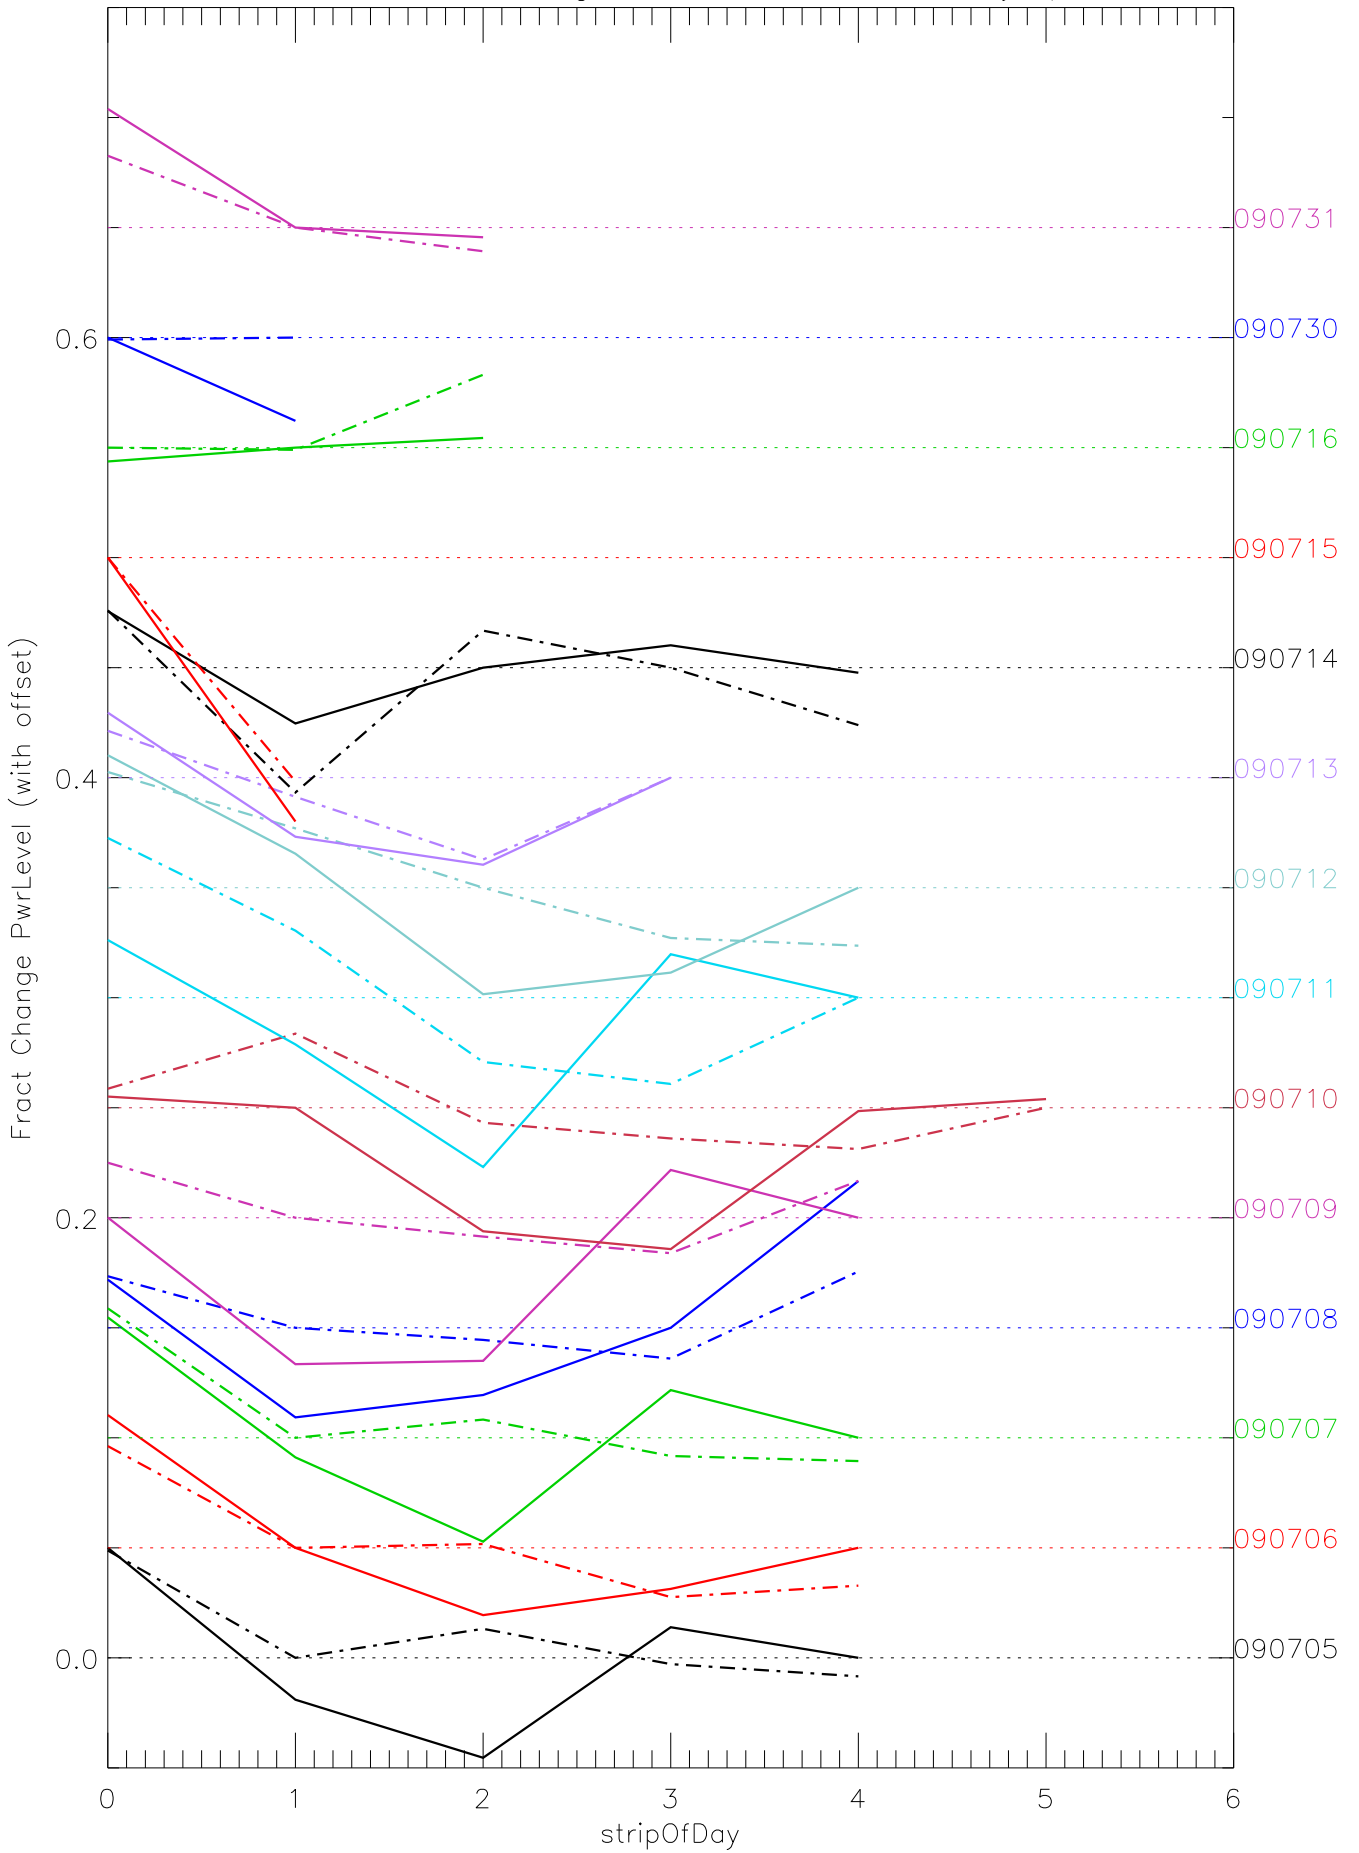

a2048 fractional change PwrLevel for each day. pixel:0

a2048 fractional change PwrLevel for each day. pixel:1

a2048 fractional change PwrLevel for each day. pixel:2

a2048 fractional change PwrLevel for each day. pixel:3

a2048 fractional change PwrLevel for each day. pixel:4

a2048 fractional change PwrLevel for each day. pixel:5

a2048 fractional change PwrLevel for each day. pixel:6