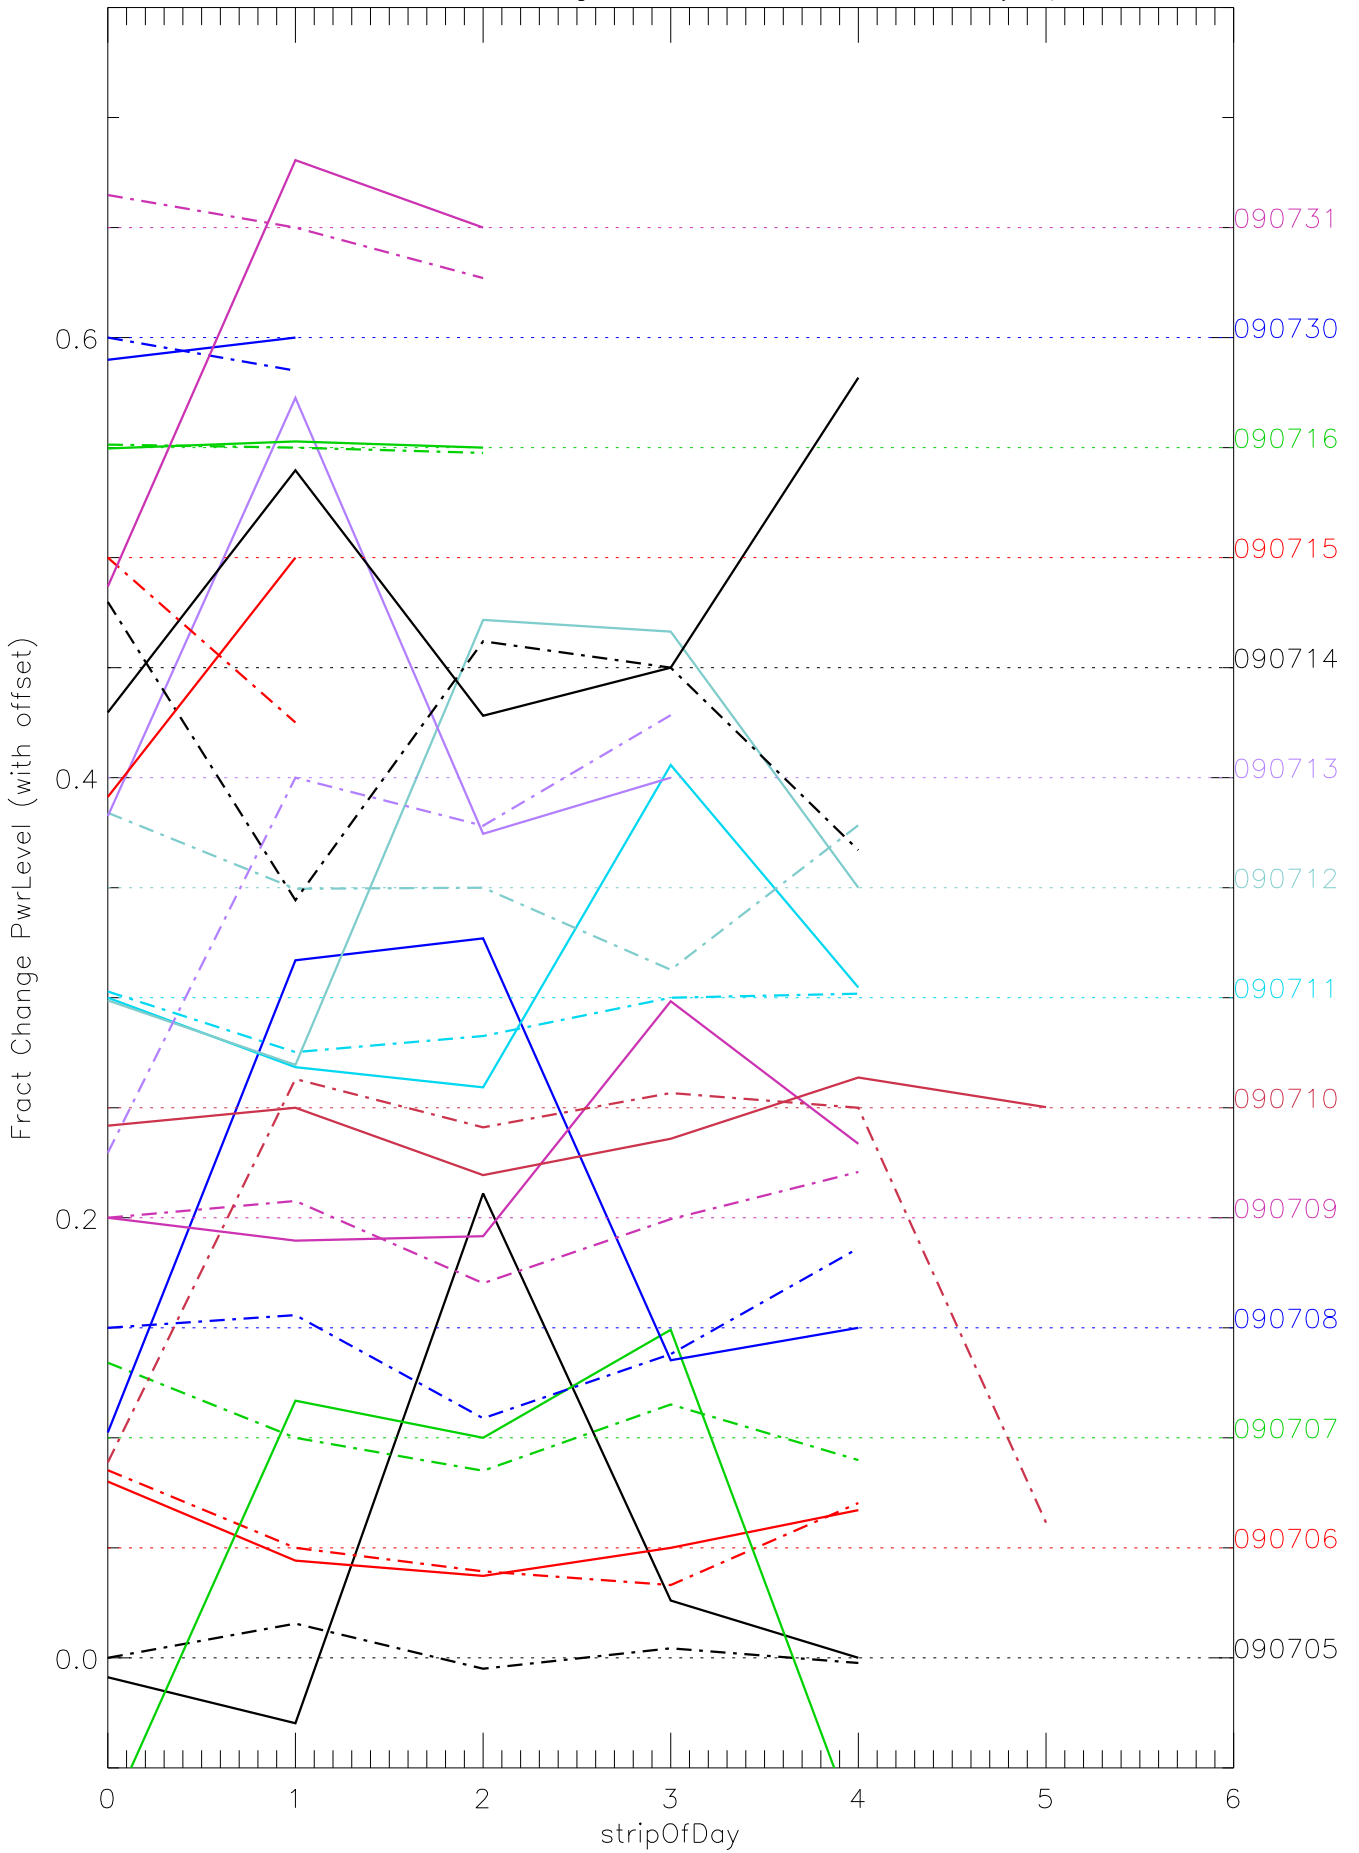

a2048 fractional change PwrLevel for each day. pixel:0

a2048 fractional change PwrLevel for each day. pixel:1

a2048 fractional change PwrLevel for each day. pixel:2

a2048 fractional change PwrLevel for each day. pixel:3

a2048 fractional change PwrLevel for each day. pixel:4

a2048 fractional change PwrLevel for each day. pixel:5

a2048 fractional change PwrLevel for each day. pixel:6