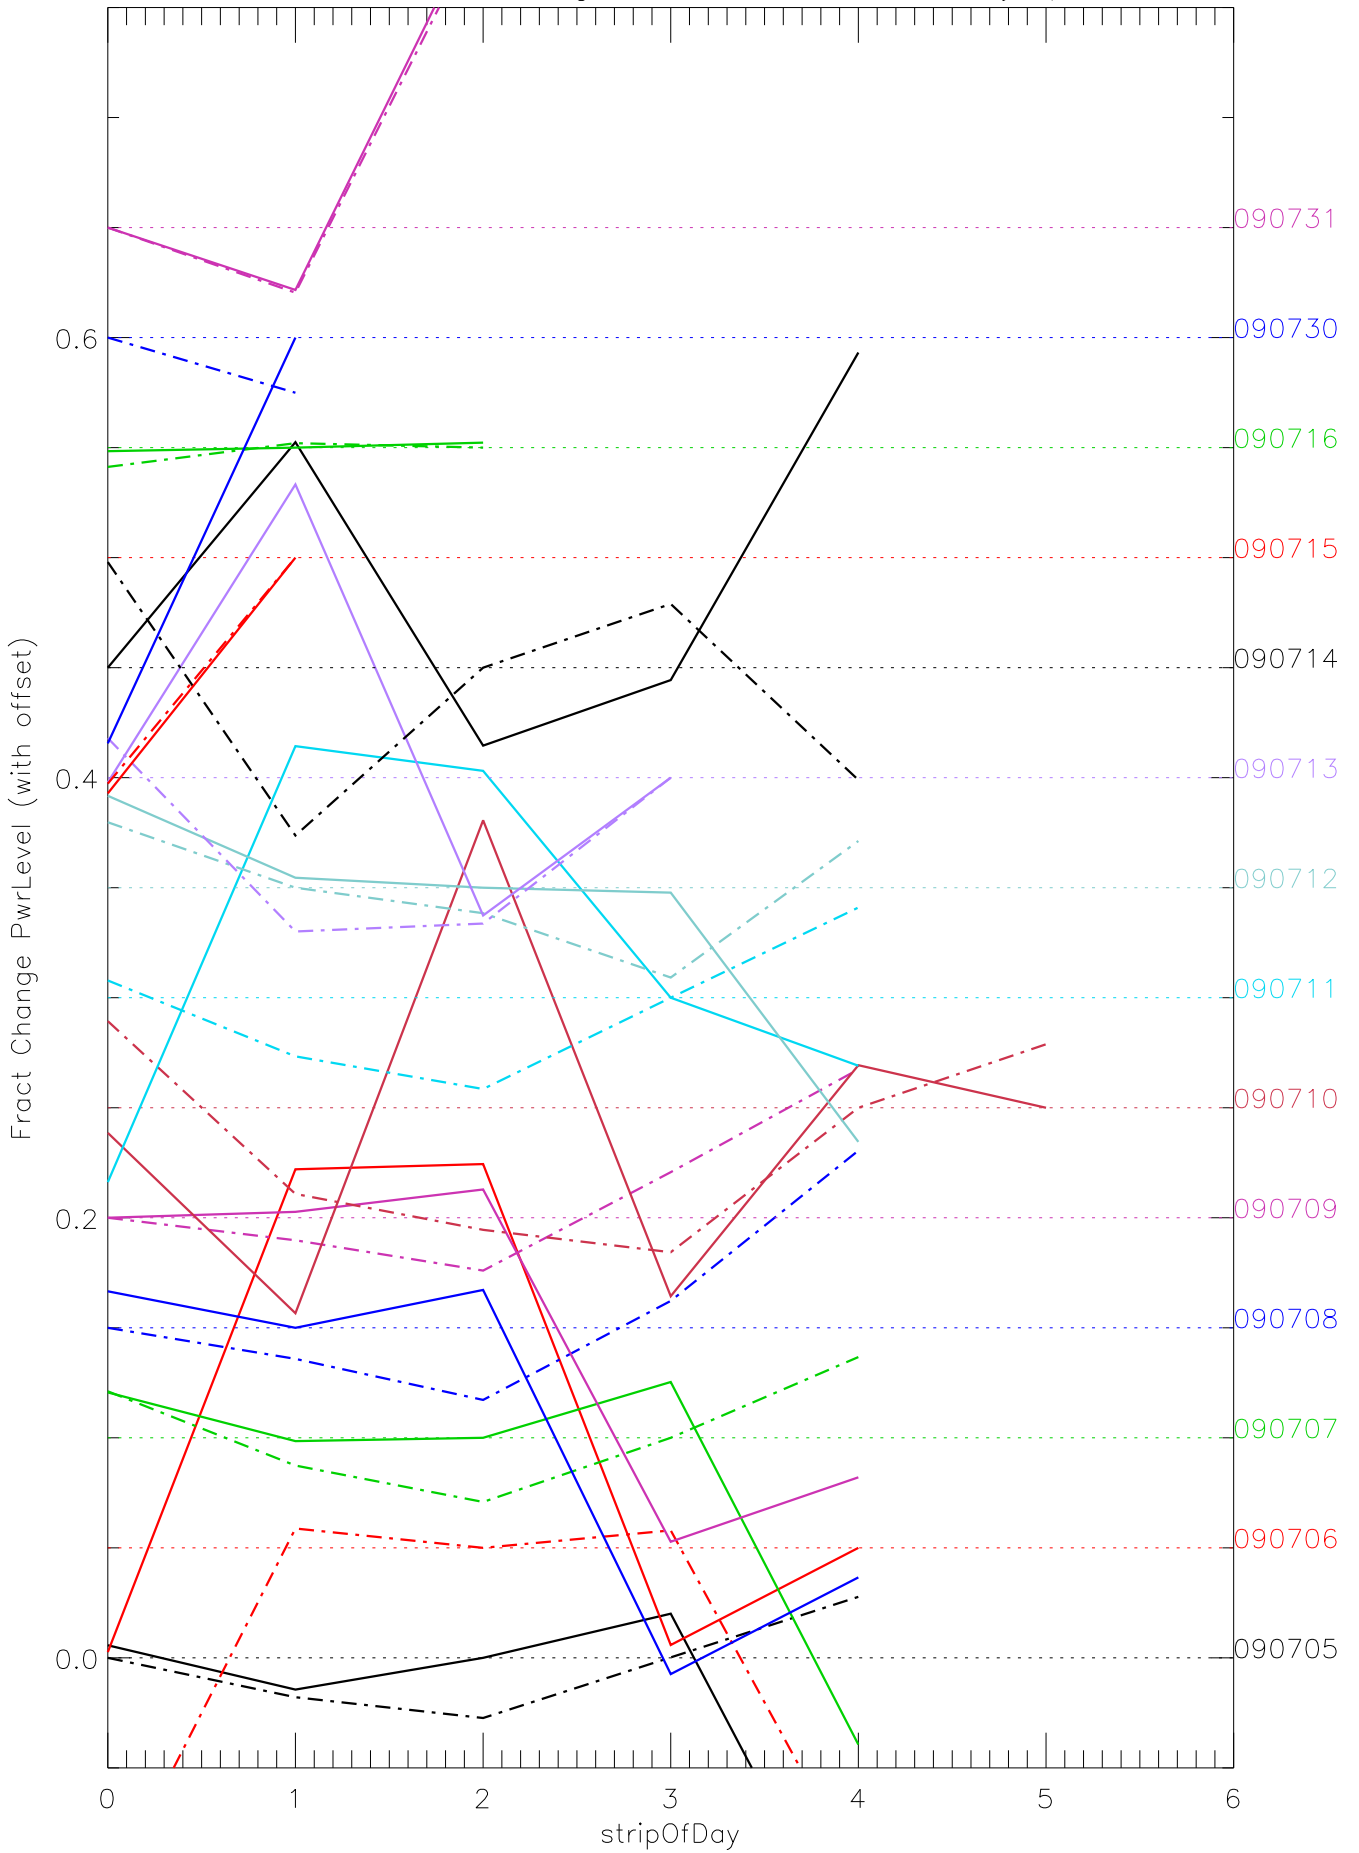

a2048 fractional change PwrLevel for each day. pixel:0

a2048 fractional change PwrLevel for each day. pixel:1

a2048 fractional change PwrLevel for each day. pixel:2

a2048 fractional change PwrLevel for each day. pixel:3

a2048 fractional change PwrLevel for each day. pixel:4

a2048 fractional change PwrLevel for each day. pixel:5

a2048 fractional change PwrLevel for each day. pixel:6