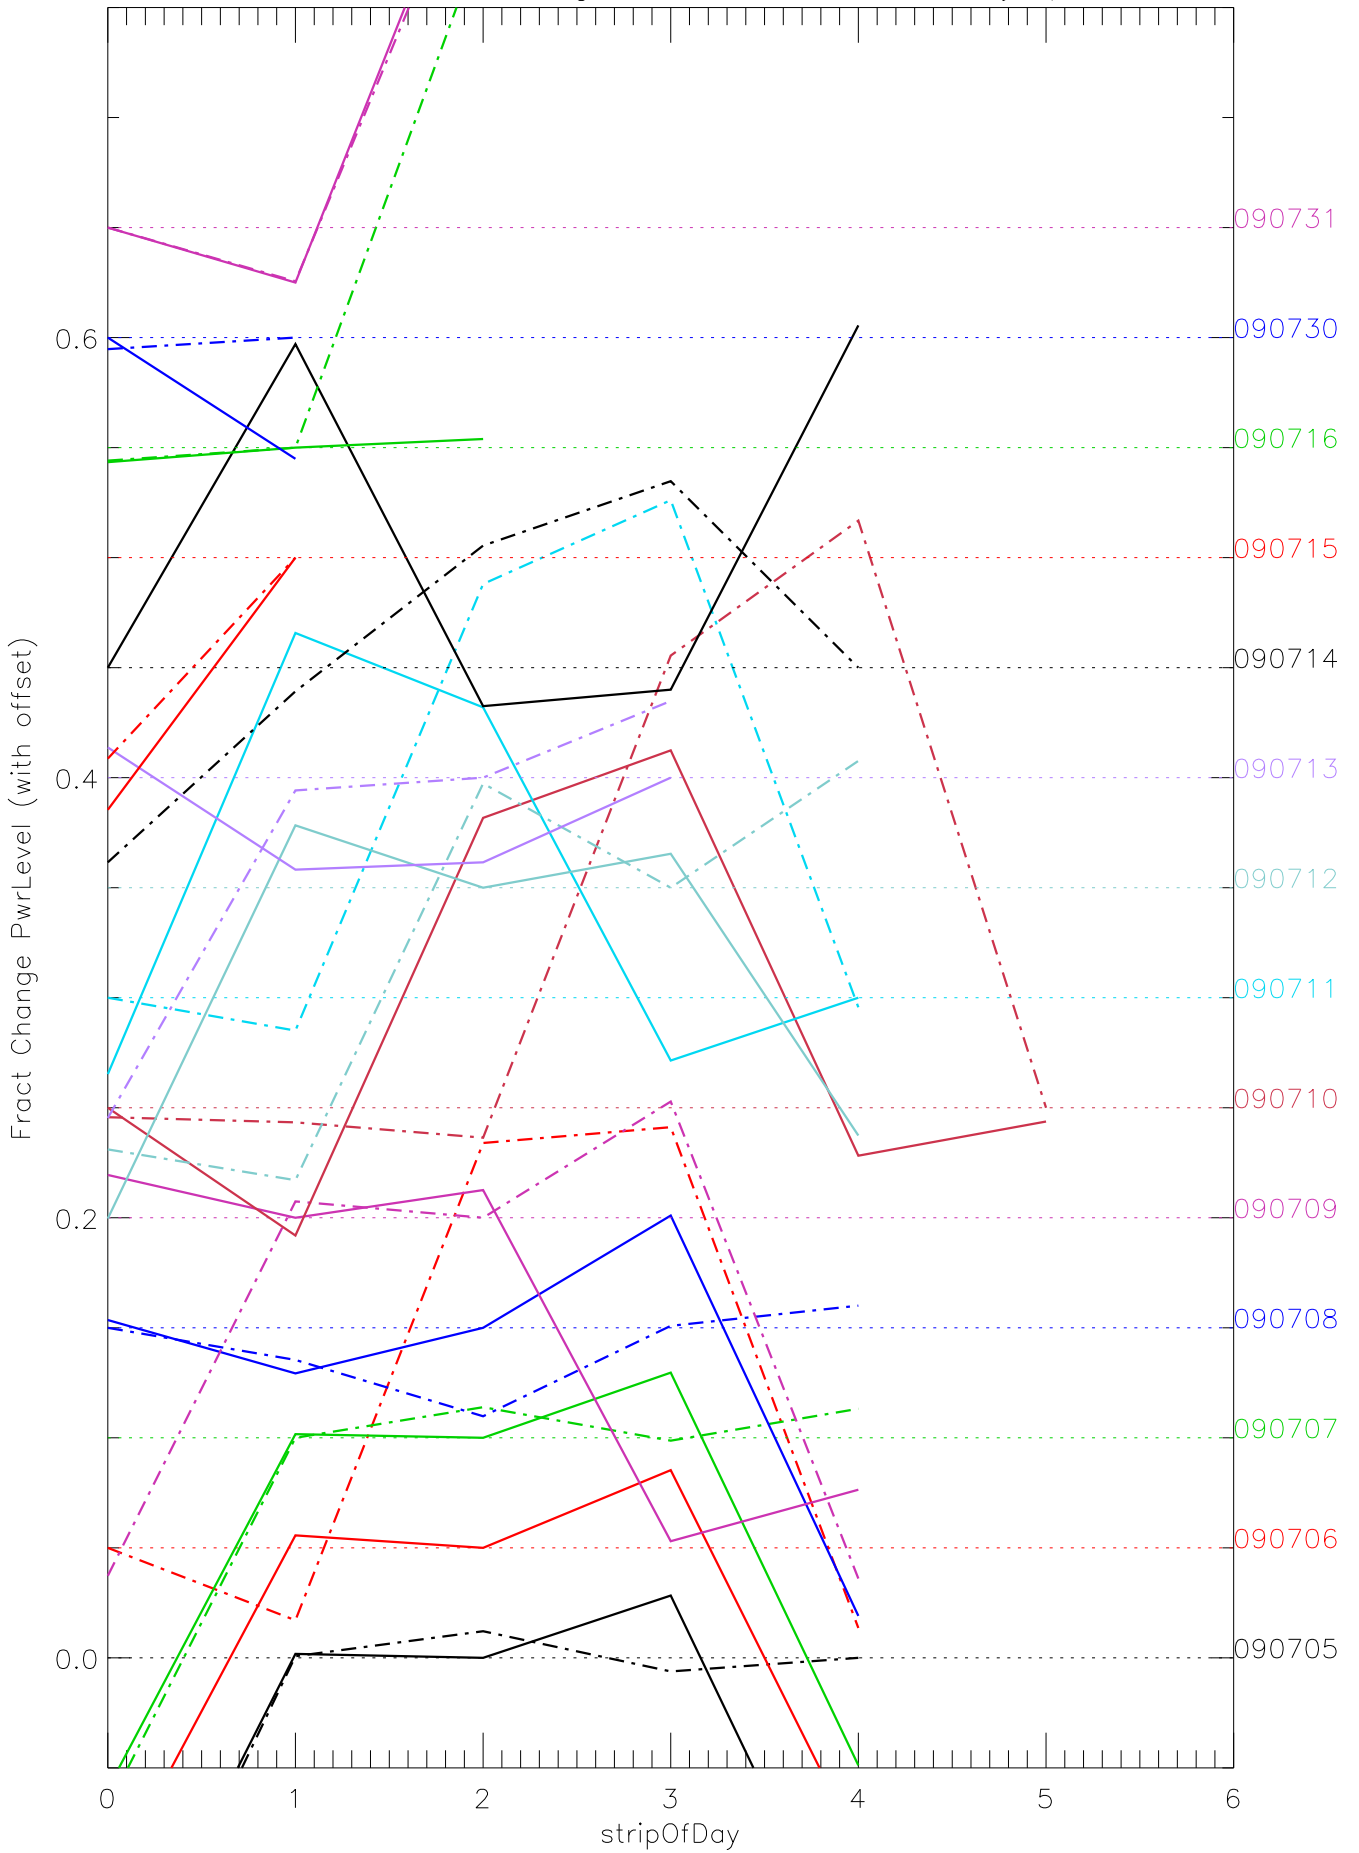

a2048 fractional change PwrLevel for each day. pixel:0

a2048 fractional change PwrLevel for each day. pixel:1

a2048 fractional change PwrLevel for each day. pixel:2

a2048 fractional change PwrLevel for each day. pixel:3

a2048 fractional change PwrLevel for each day. pixel:4

a2048 fractional change PwrLevel for each day. pixel:5

a2048 fractional change PwrLevel for each day. pixel:6