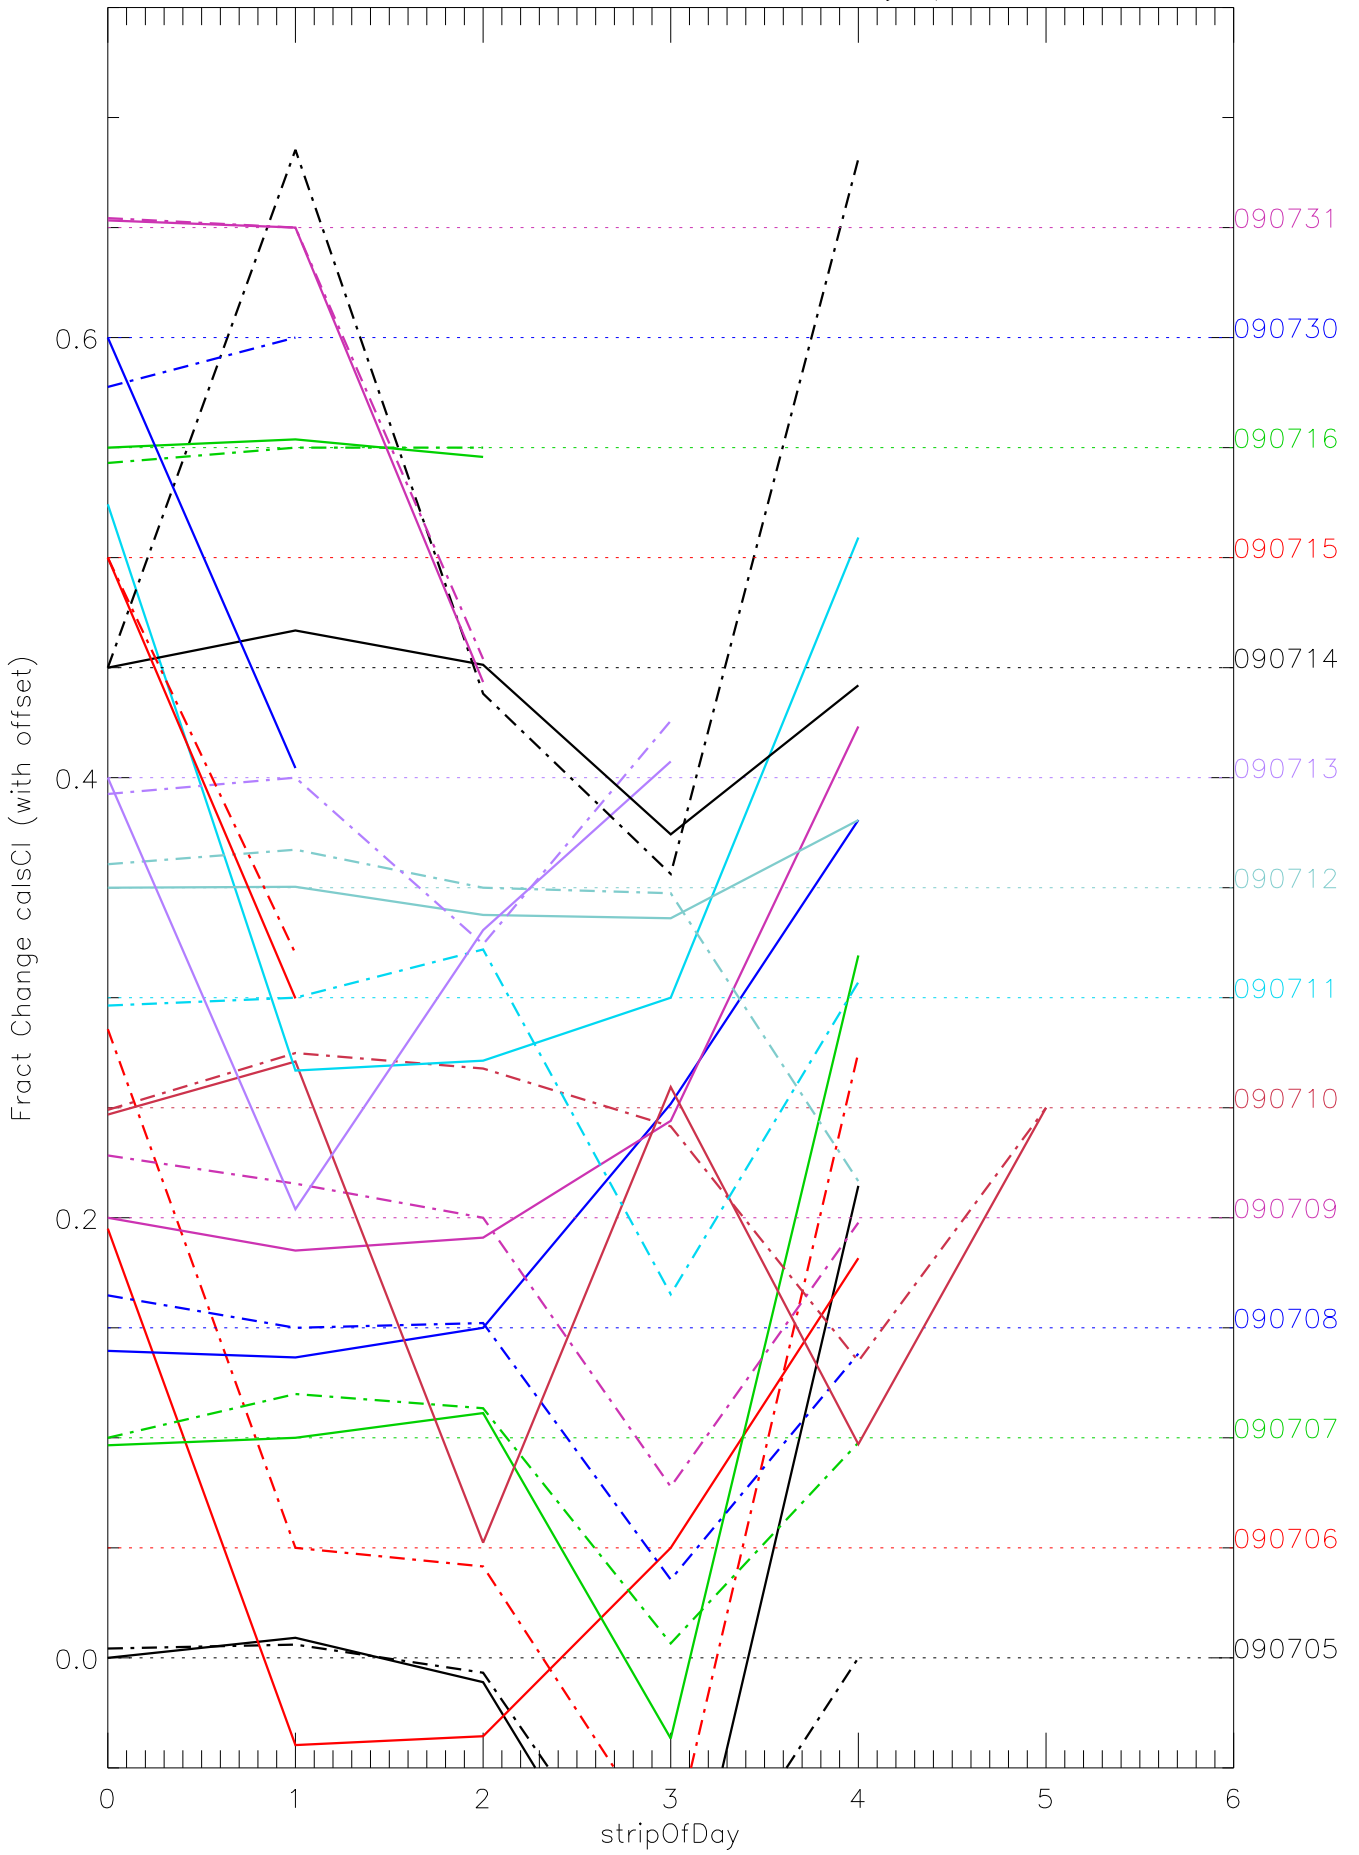

a2048 calsci factors for each day. pixel:0

a2048 calsci factors for each day. pixel:1

a2048 calsci factors for each day. pixel:2

a2048 calsci factors for each day. pixel:3

a2048 calsci factors for each day. pixel:4

a2048 calsci factors for each day. pixel:5

a2048 calsci factors for each day. pixel:6