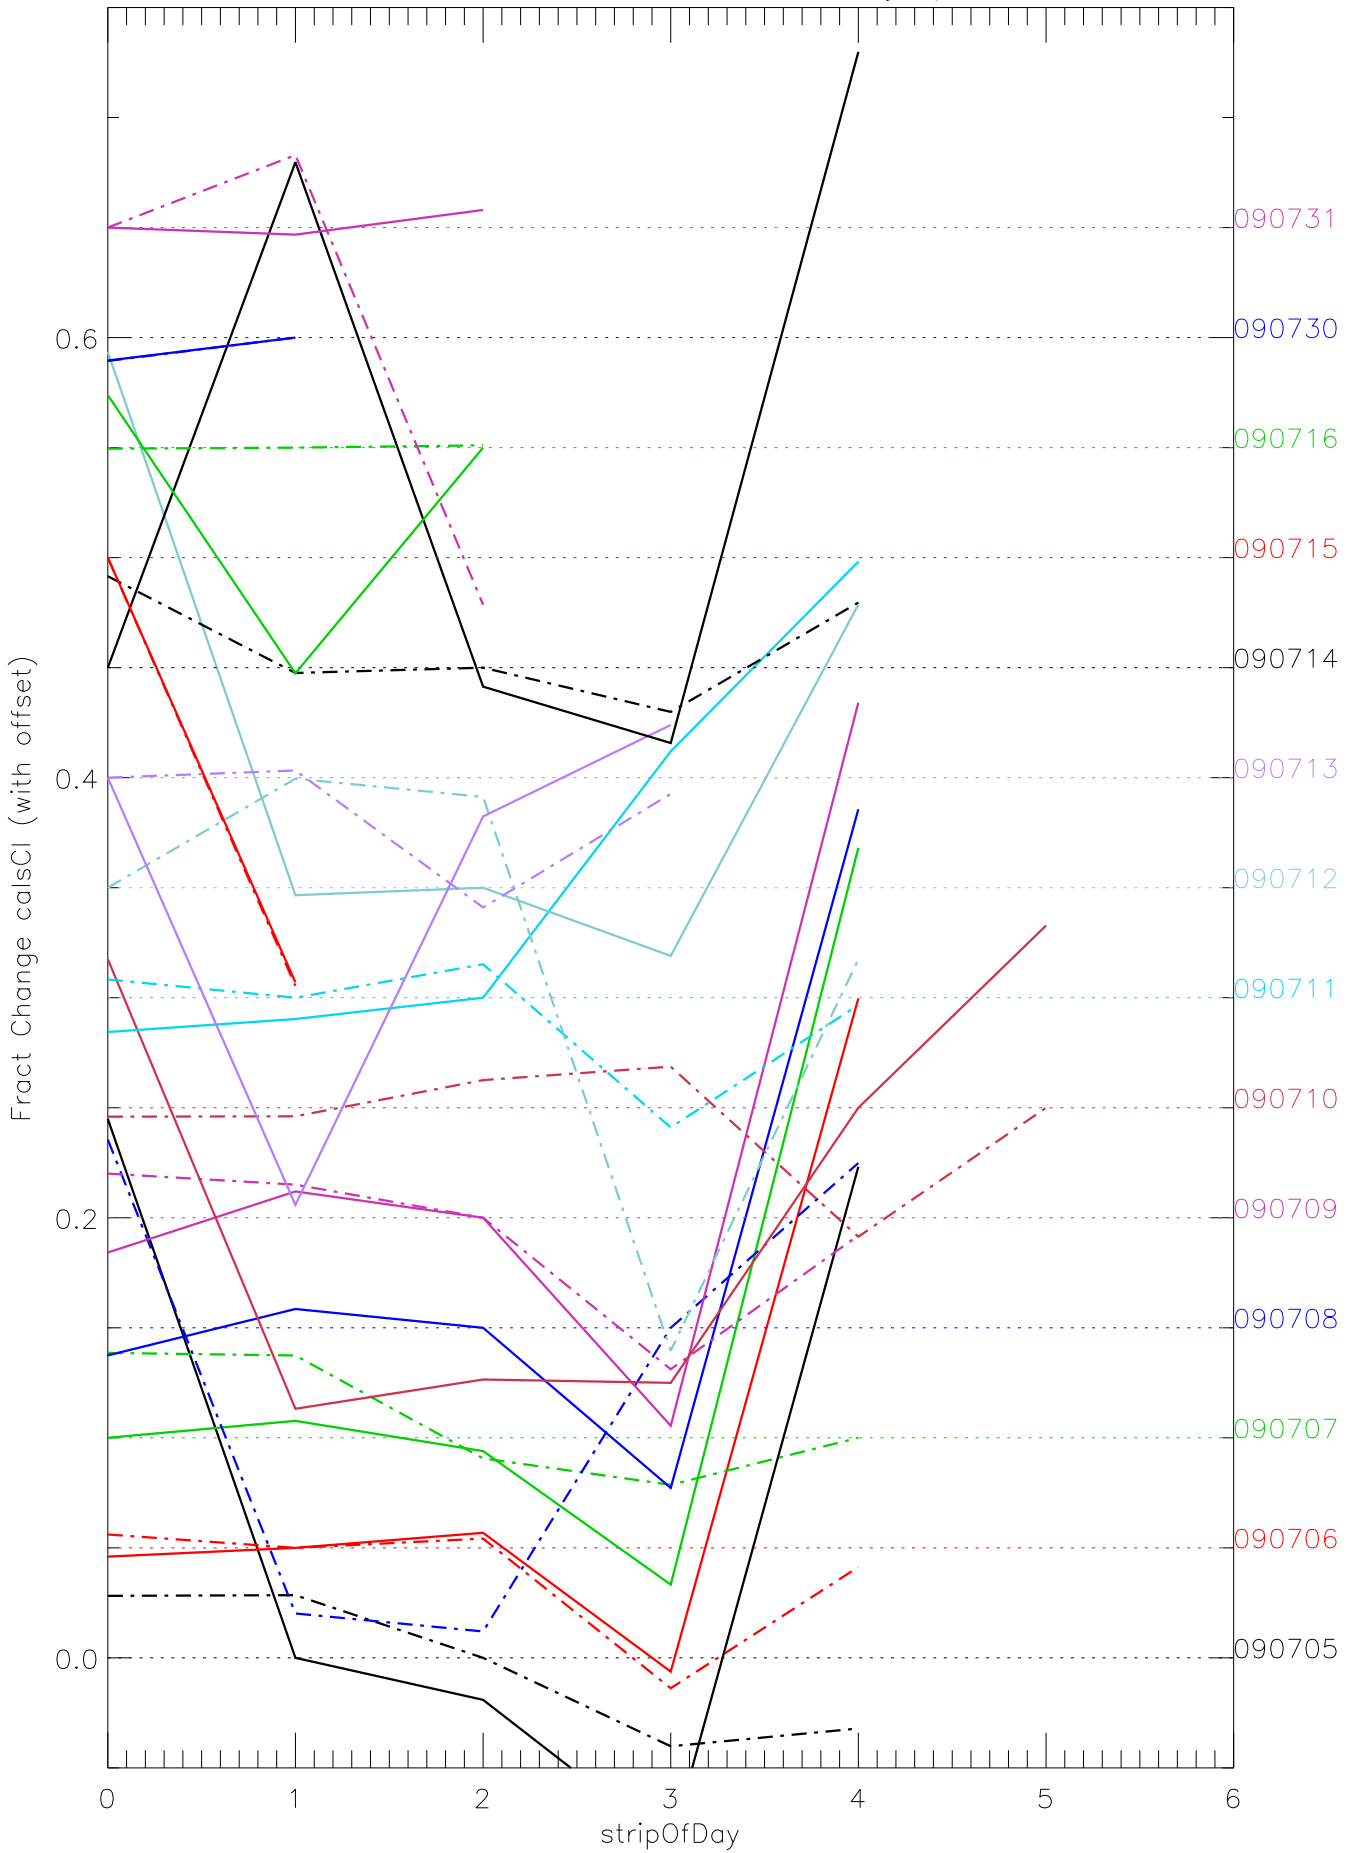

a2048 calsci factors for each day. pixel:0

a2048 calsci factors for each day. pixel:1

a2048 calsci factors for each day. pixel:2

a2048 calsci factors for each day. pixel:3

a2048 calsci factors for each day. pixel:4

a2048 calsci factors for each day. pixel:5

a2048 calsci factors for each day. pixel:6