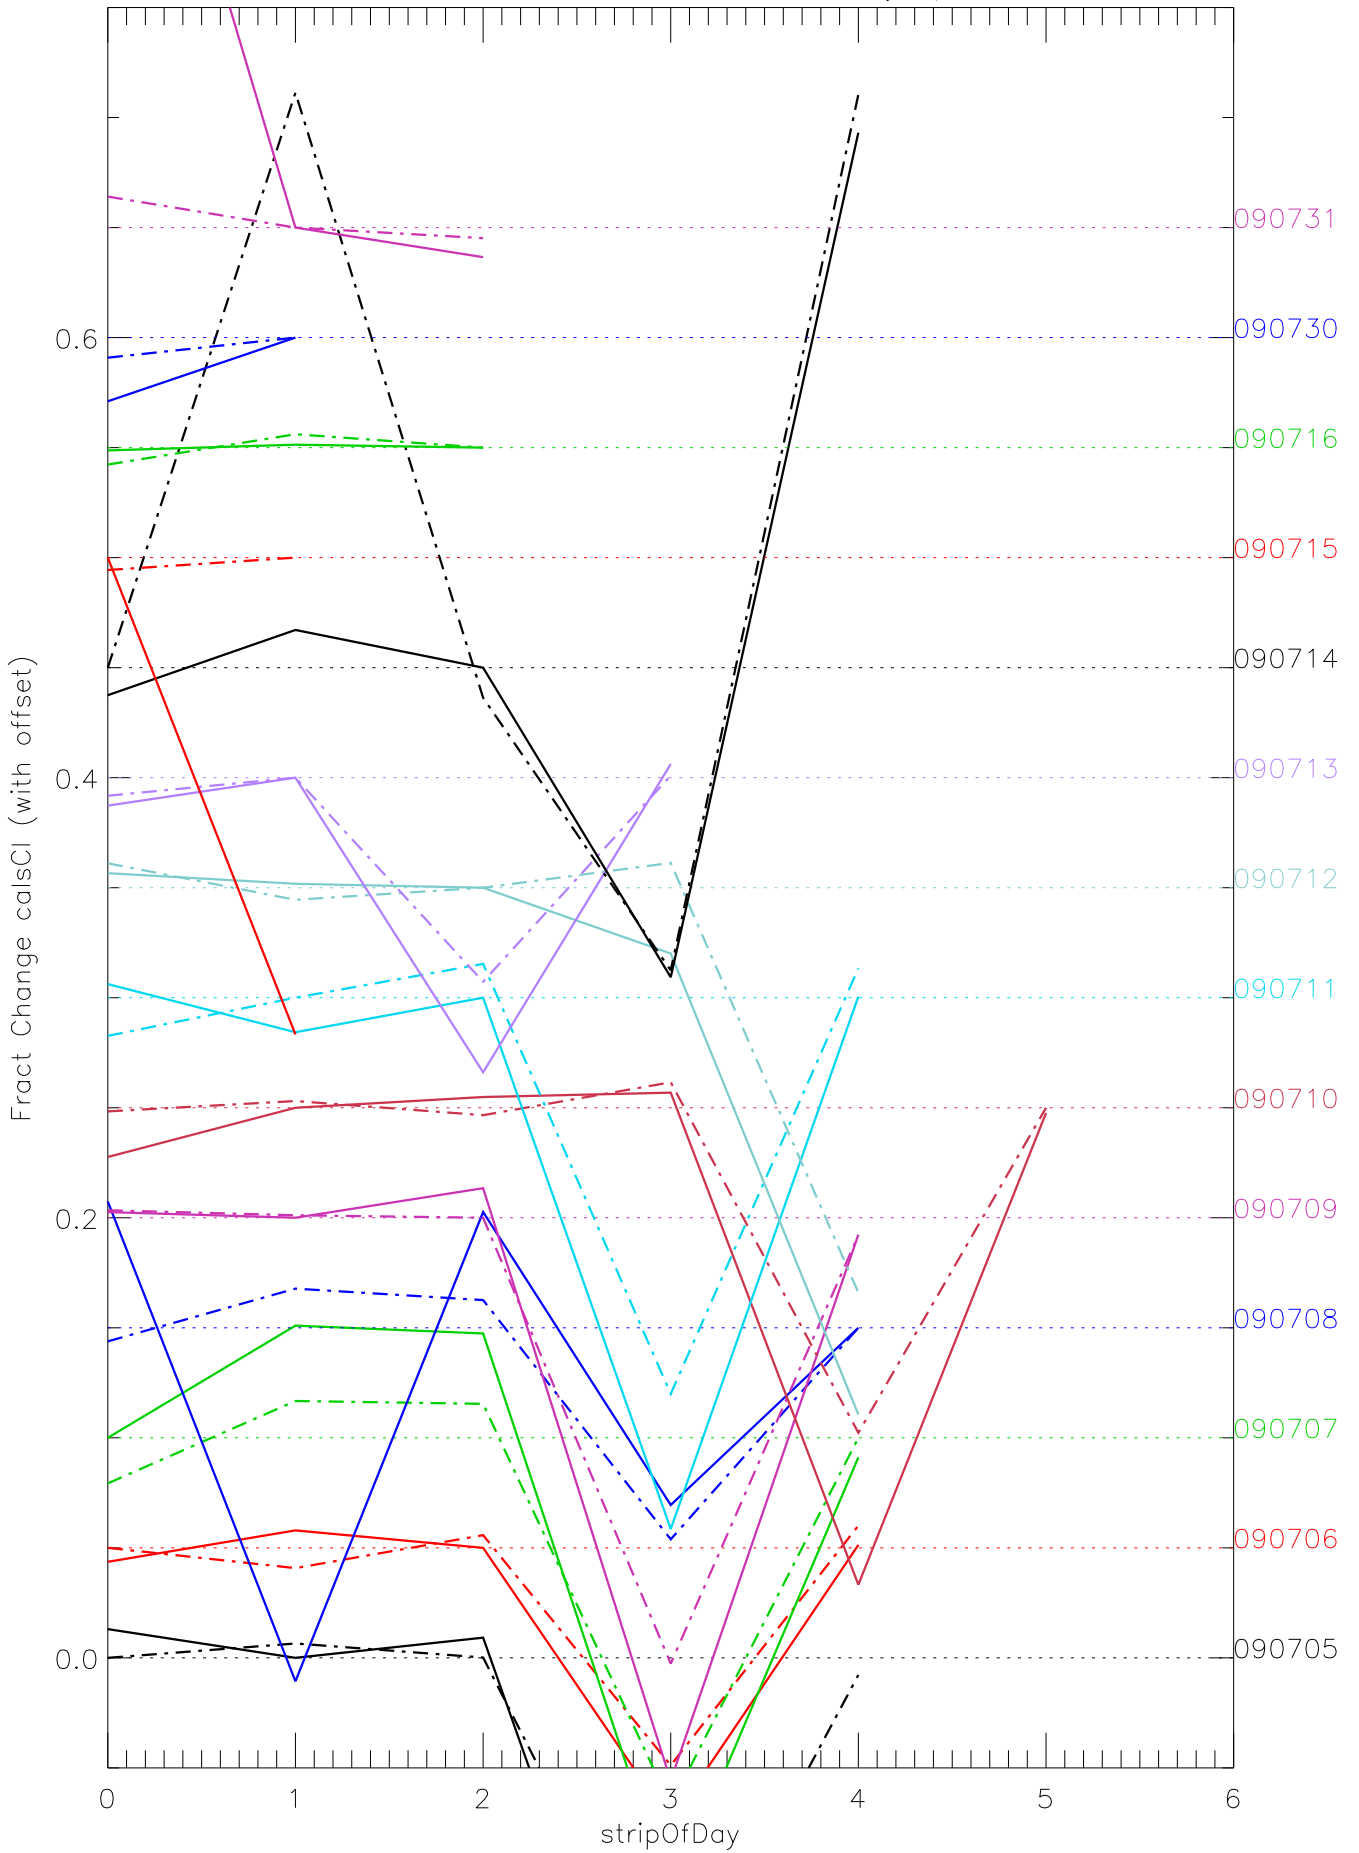

a2048 calsci factors for each day. pixel:0

a2048 calsci factors for each day. pixel:1

a2048 calsci factors for each day. pixel:2

a2048 calsci factors for each day. pixel:3

a2048 calsci factors for each day. pixel:4

a2048 calsci factors for each day. pixel:5

a2048 calsci factors for each day. pixel:6