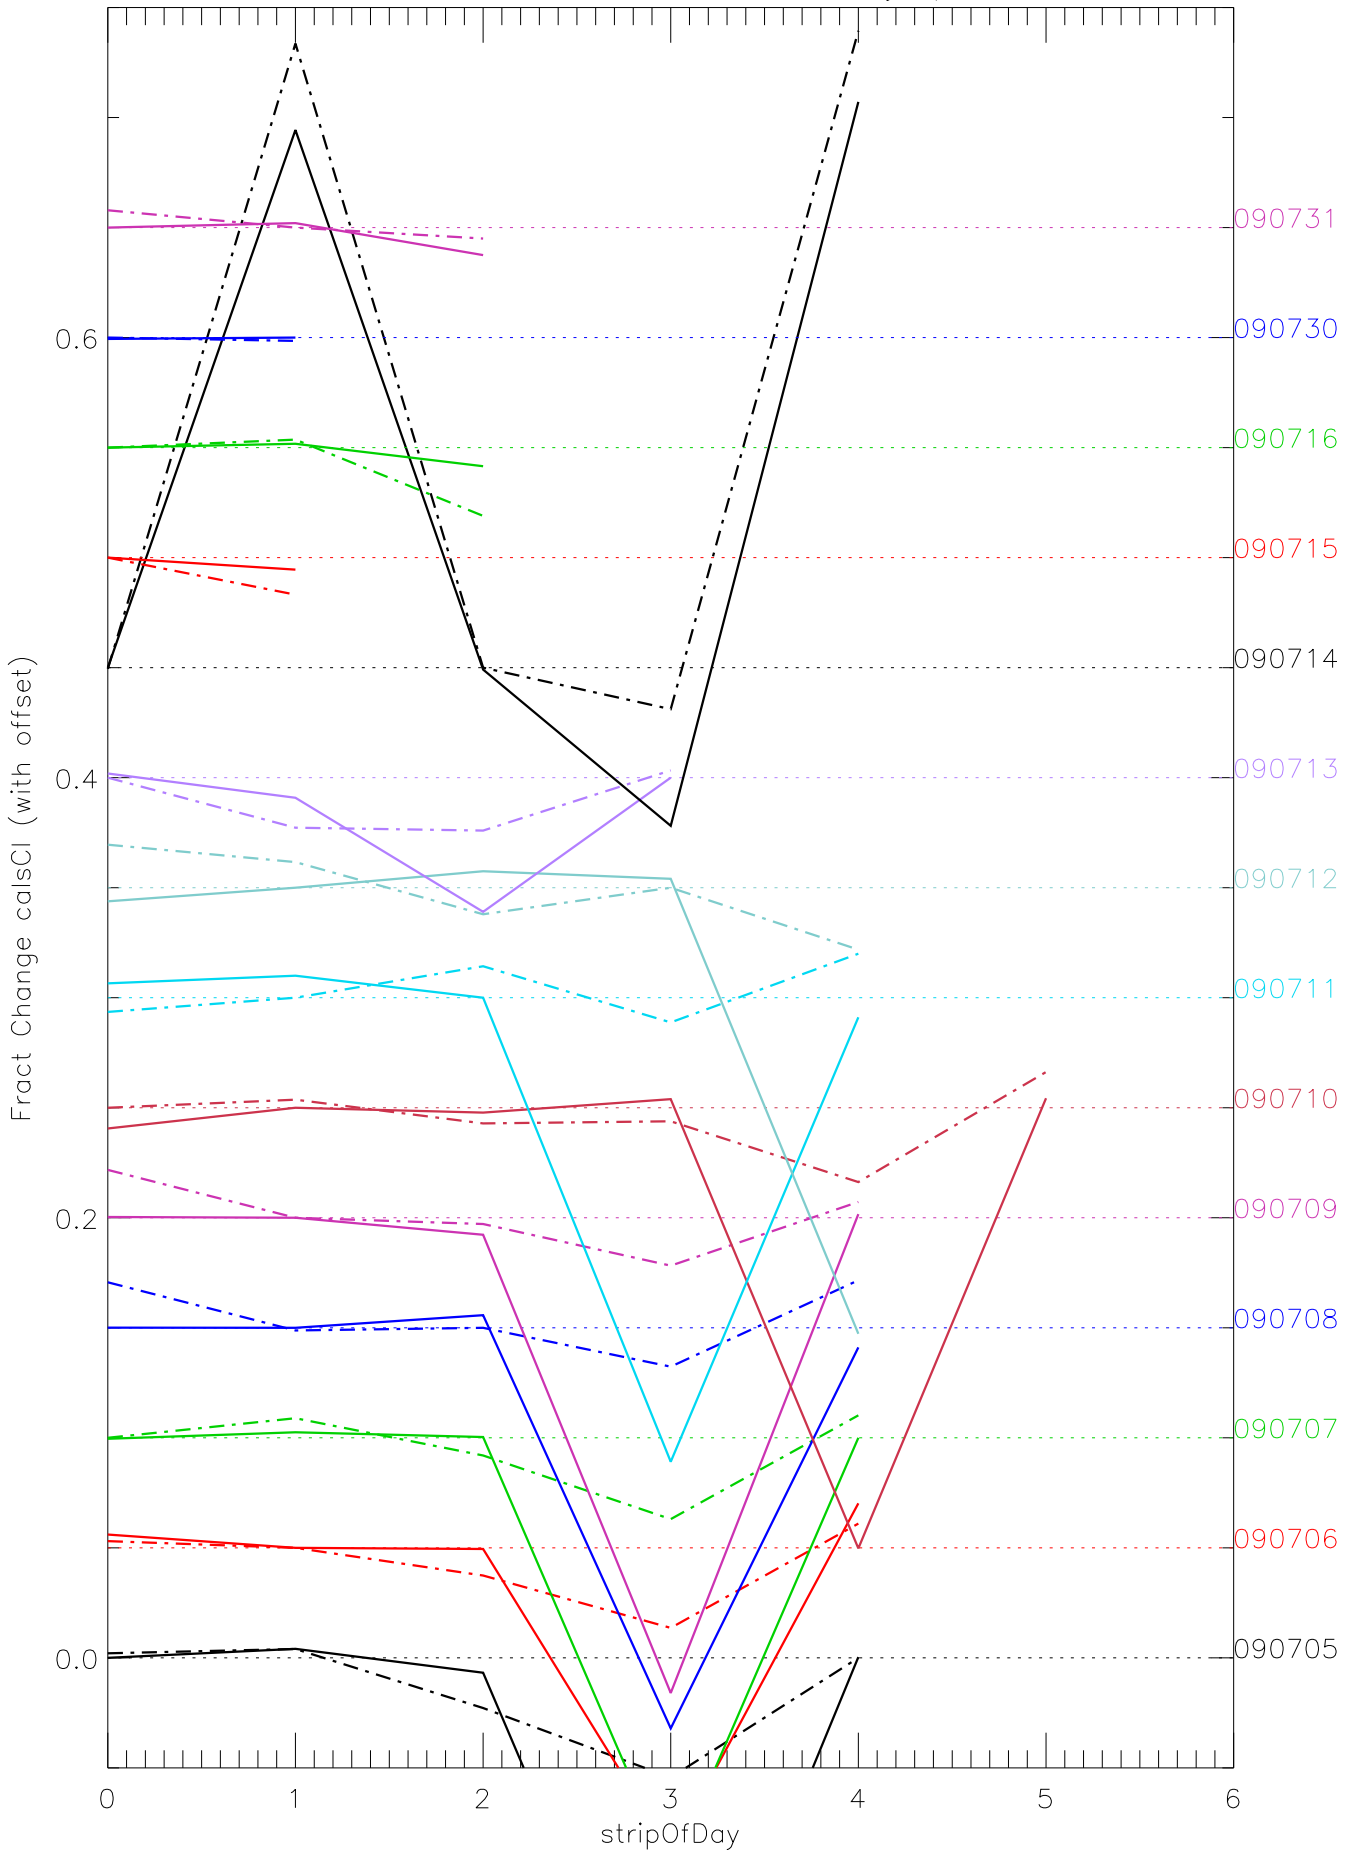

a2048 calsci factors for each day. pixel:0

a2048 calsci factors for each day. pixel:1

a2048 calsci factors for each day. pixel:2

a2048 calsci factors for each day. pixel:3

a2048 calsci factors for each day. pixel:4

a2048 calsci factors for each day. pixel:5

a2048 calsci factors for each day. pixel:6