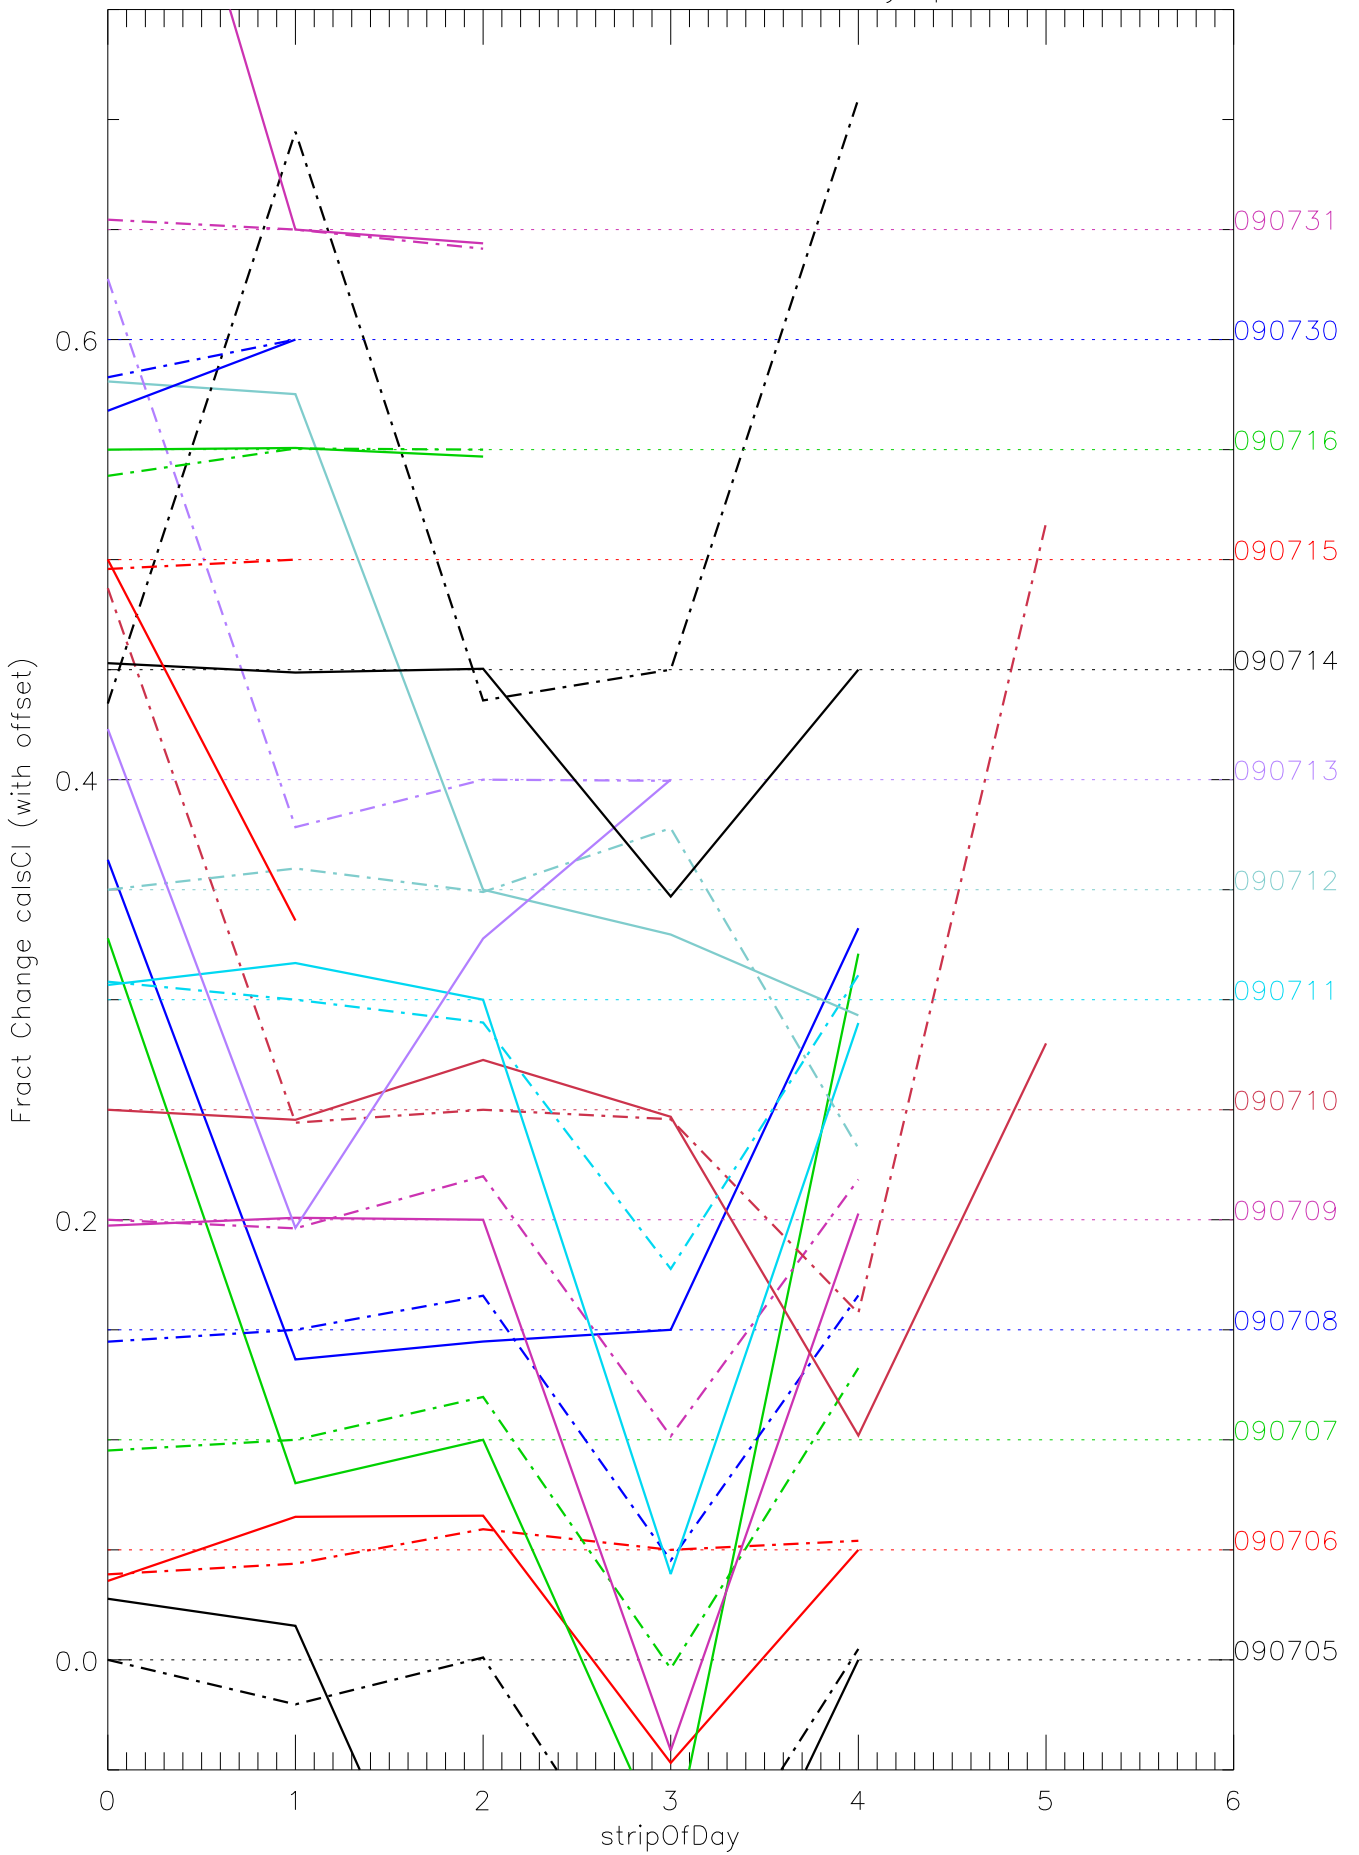

a2048 calsci factors for each day. pixel:0

a2048 calsci factors for each day. pixel:1

a2048 calsci factors for each day. pixel:2

a2048 calsci factors for each day. pixel:3

a2048 calsci factors for each day. pixel:4

a2048 calsci factors for each day. pixel:5

a2048 calsci factors for each day. pixel:6