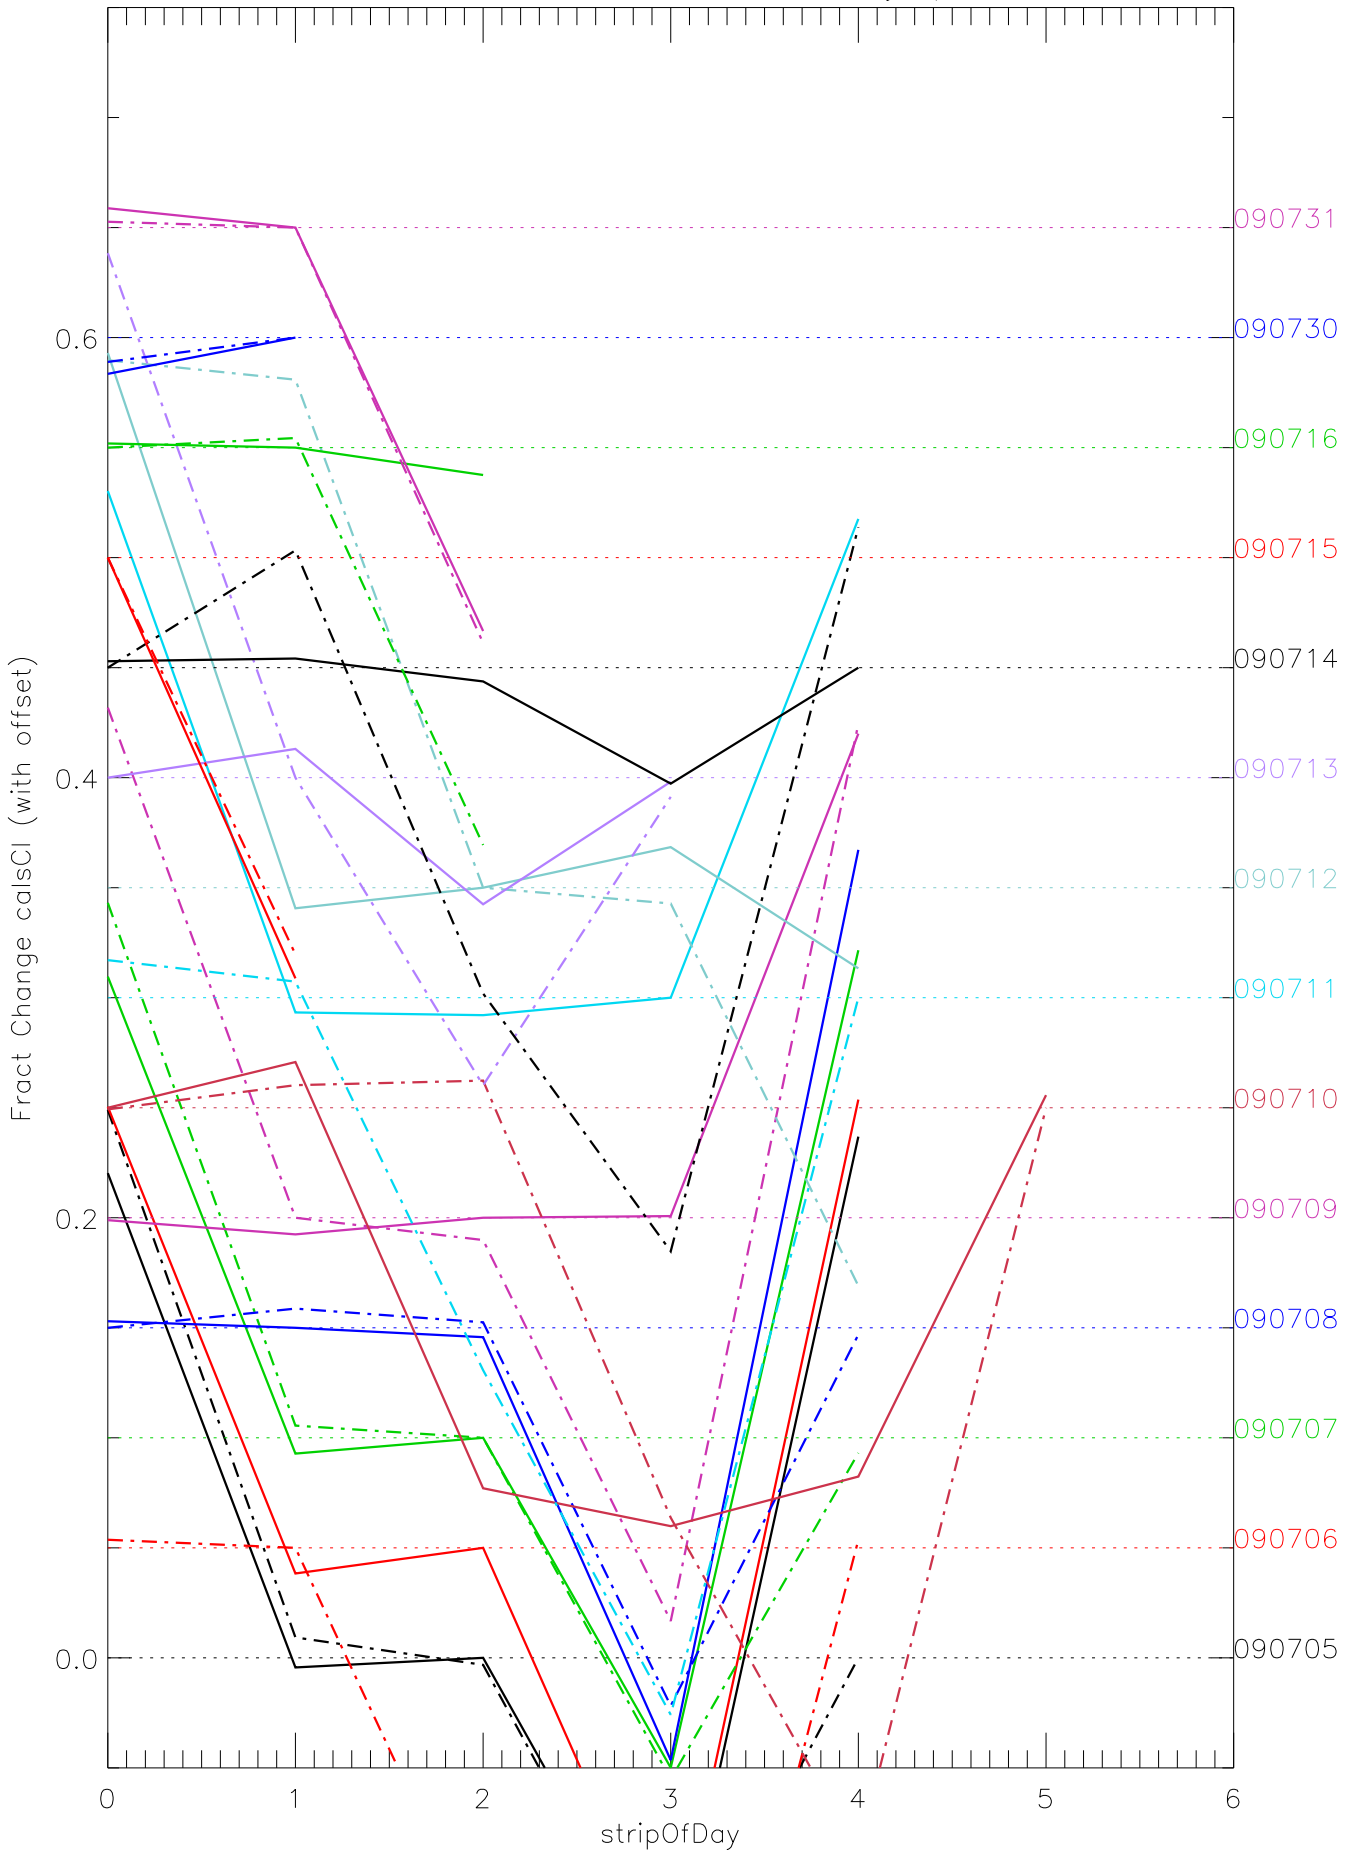

a2048 calsci factors for each day. pixel:0

a2048 calsci factors for each day. pixel:1

a2048 calsci factors for each day. pixel:2

a2048 calsci factors for each day. pixel:3

a2048 calsci factors for each day. pixel:4

a2048 calsci factors for each day. pixel:5

a2048 calsci factors for each day. pixel:6