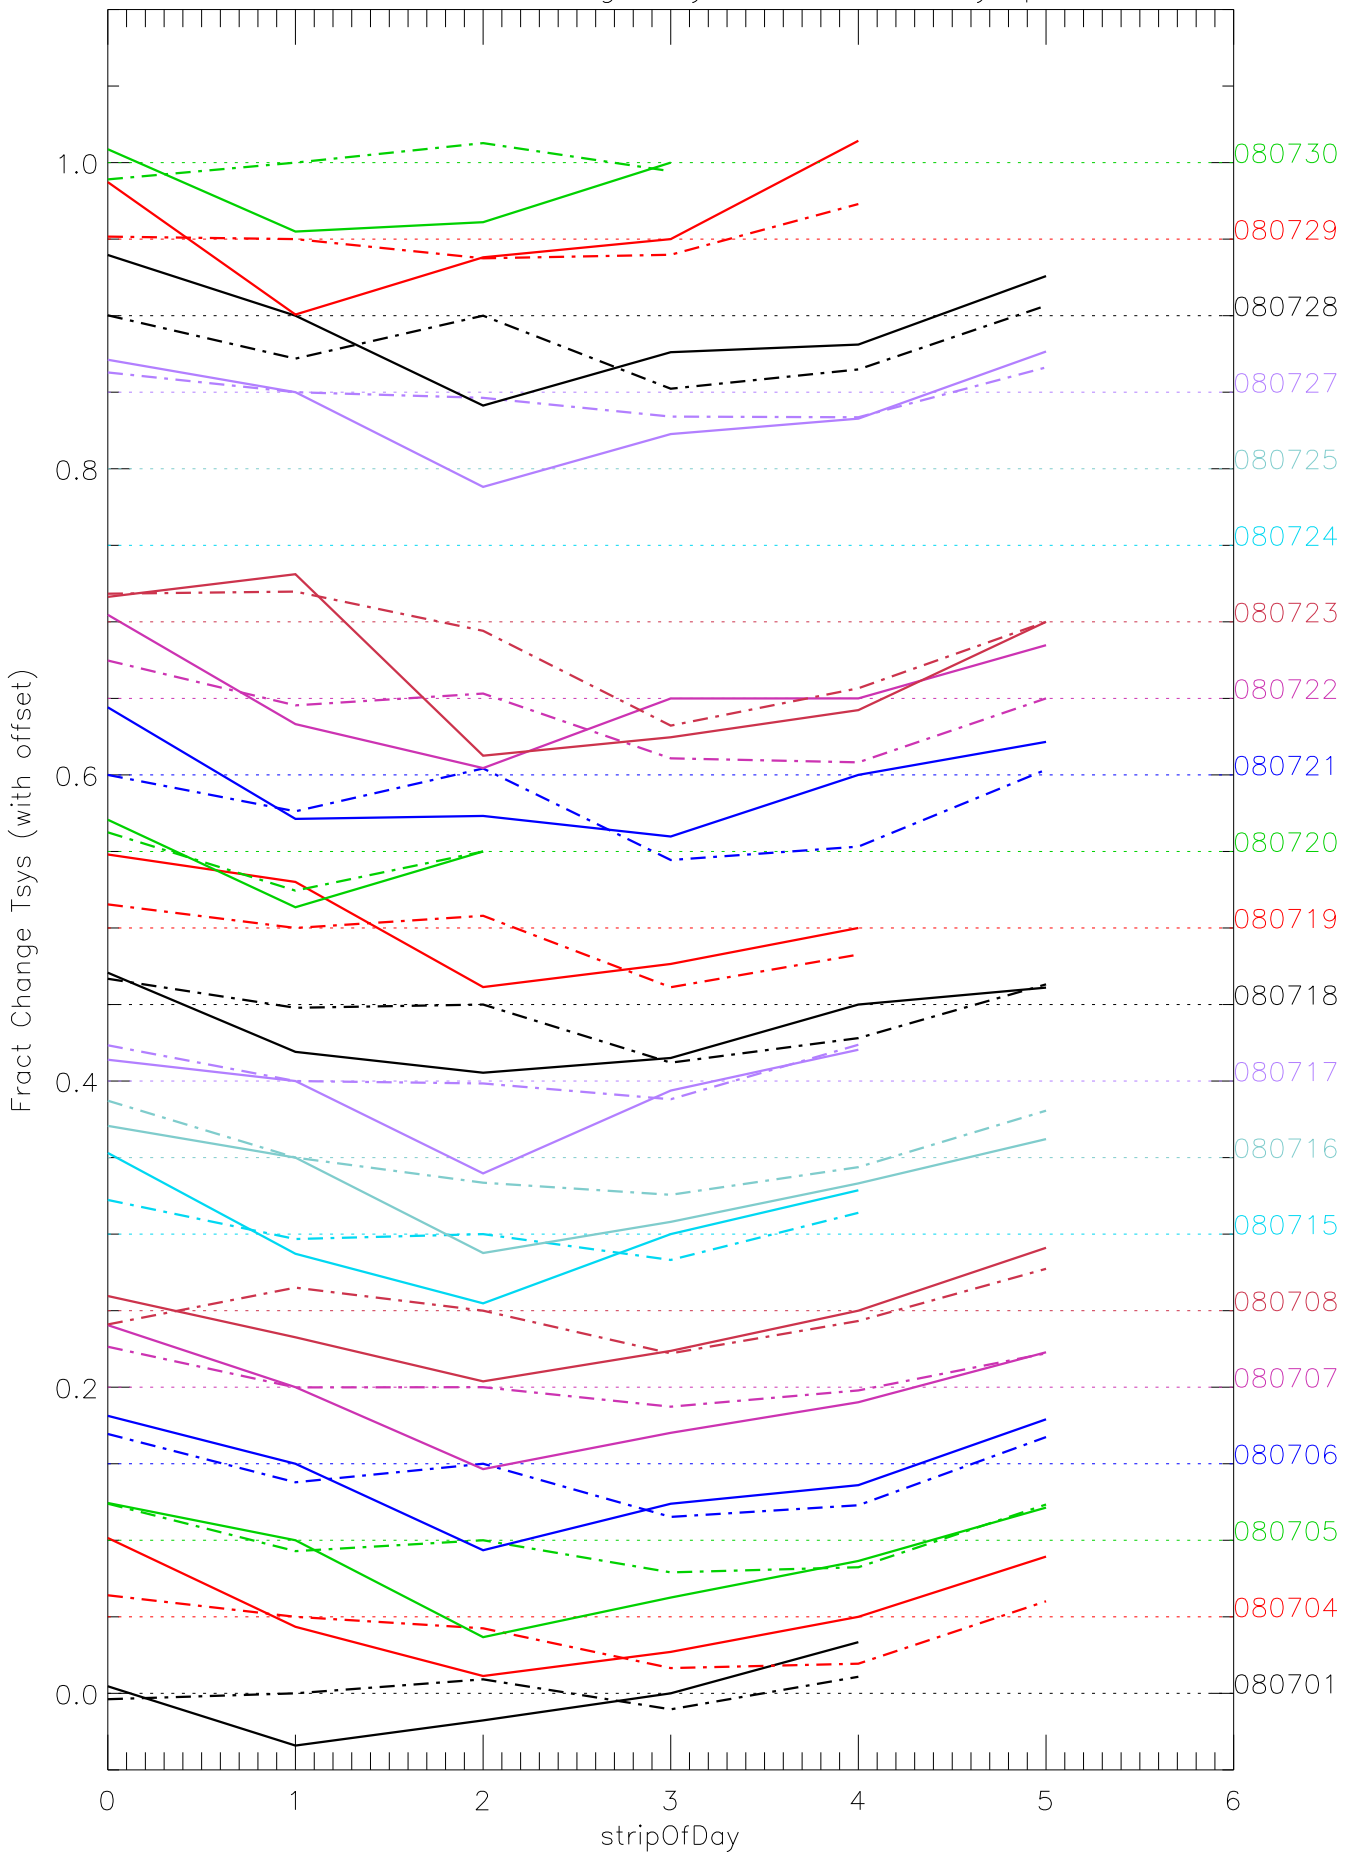

a2048 fractional change TsysK for each day. pixel:0

a2048 fractional change TsysK for each day. pixel:1

a2048 fractional change TsysK for each day. pixel:2

a2048 fractional change TsysK for each day. pixel:4

a2048 fractional change TsysK for each day. pixel:5

a2048 fractional change TsysK for each day. pixel:6