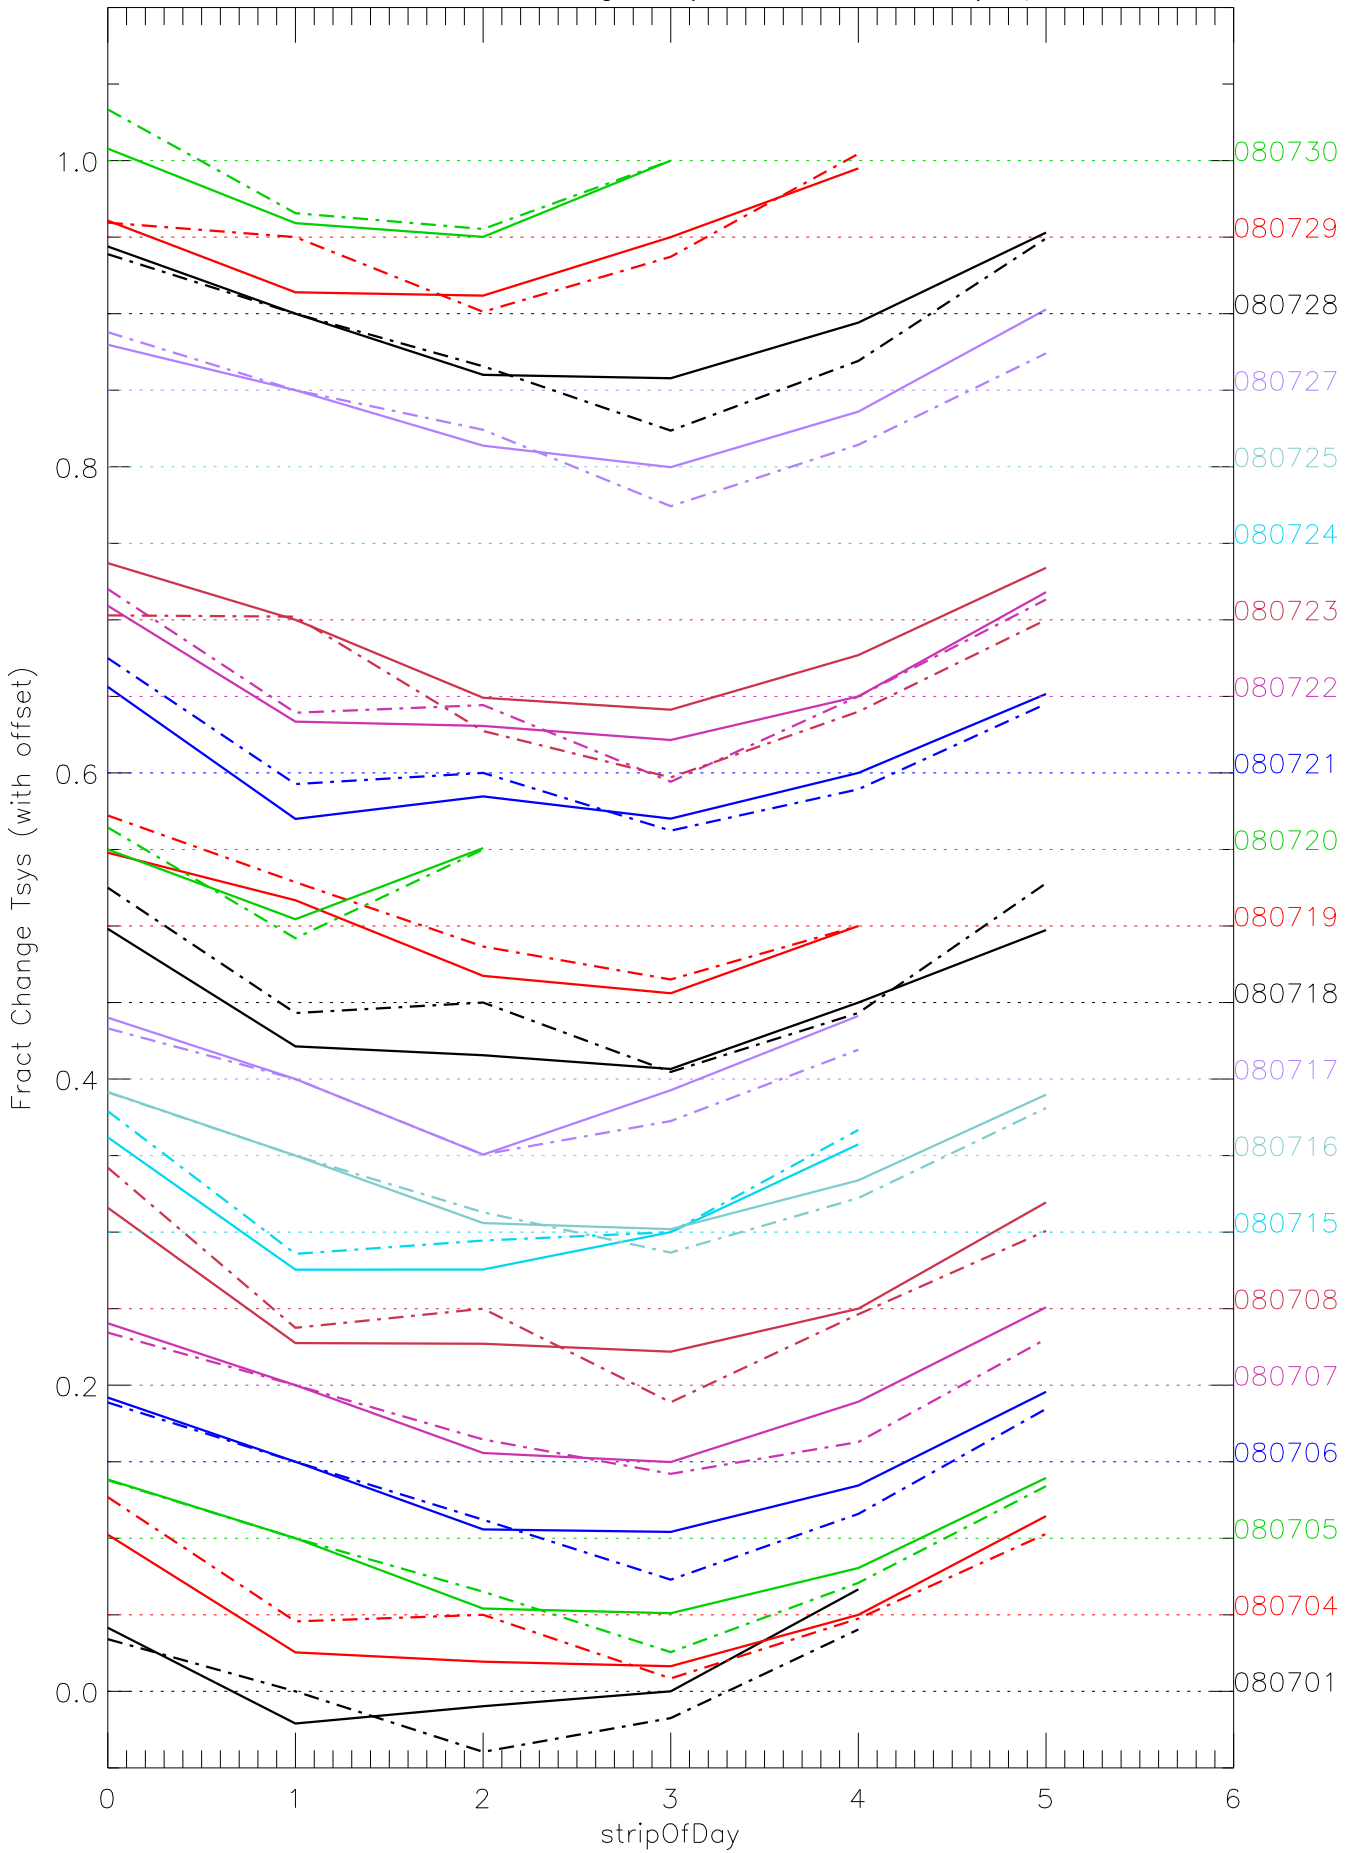

a2048 fractional change TsysK for each day. pixel:0

a2048 fractional change TsysK for each day. pixel:1

a2048 fractional change TsysK for each day. pixel:2

a2048 fractional change TsysK for each day. pixel:4

a2048 fractional change TsysK for each day. pixel:5

a2048 fractional change TsysK for each day. pixel:6