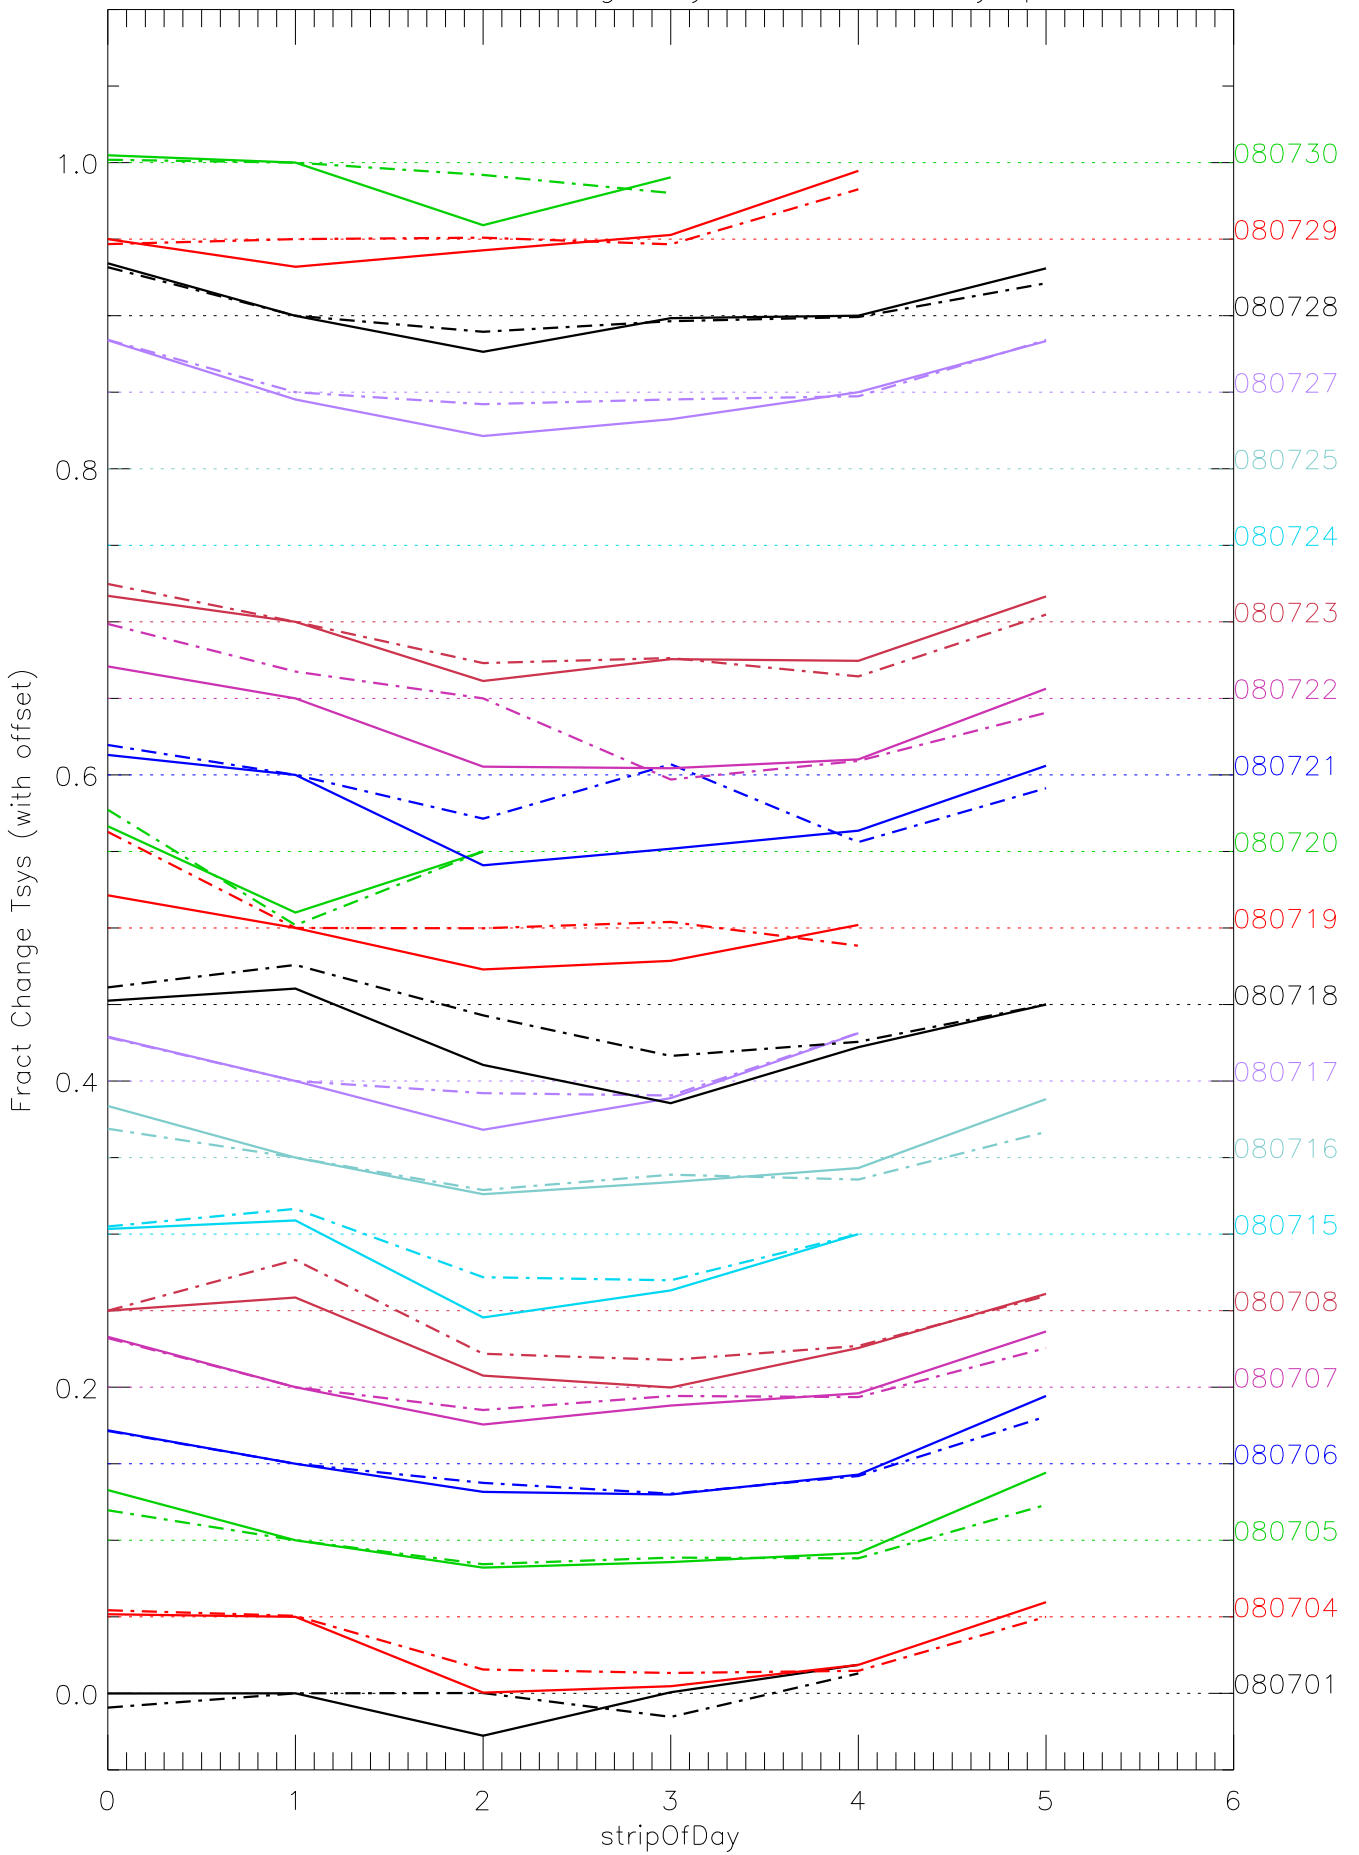

a2048 fractional change TsysK for each day. pixel:0

a2048 fractional change TsysK for each day. pixel:1

a2048 fractional change TsysK for each day. pixel:2

a2048 fractional change TsysK for each day. pixel:4

a2048 fractional change TsysK for each day. pixel:5

a2048 fractional change TsysK for each day. pixel:6