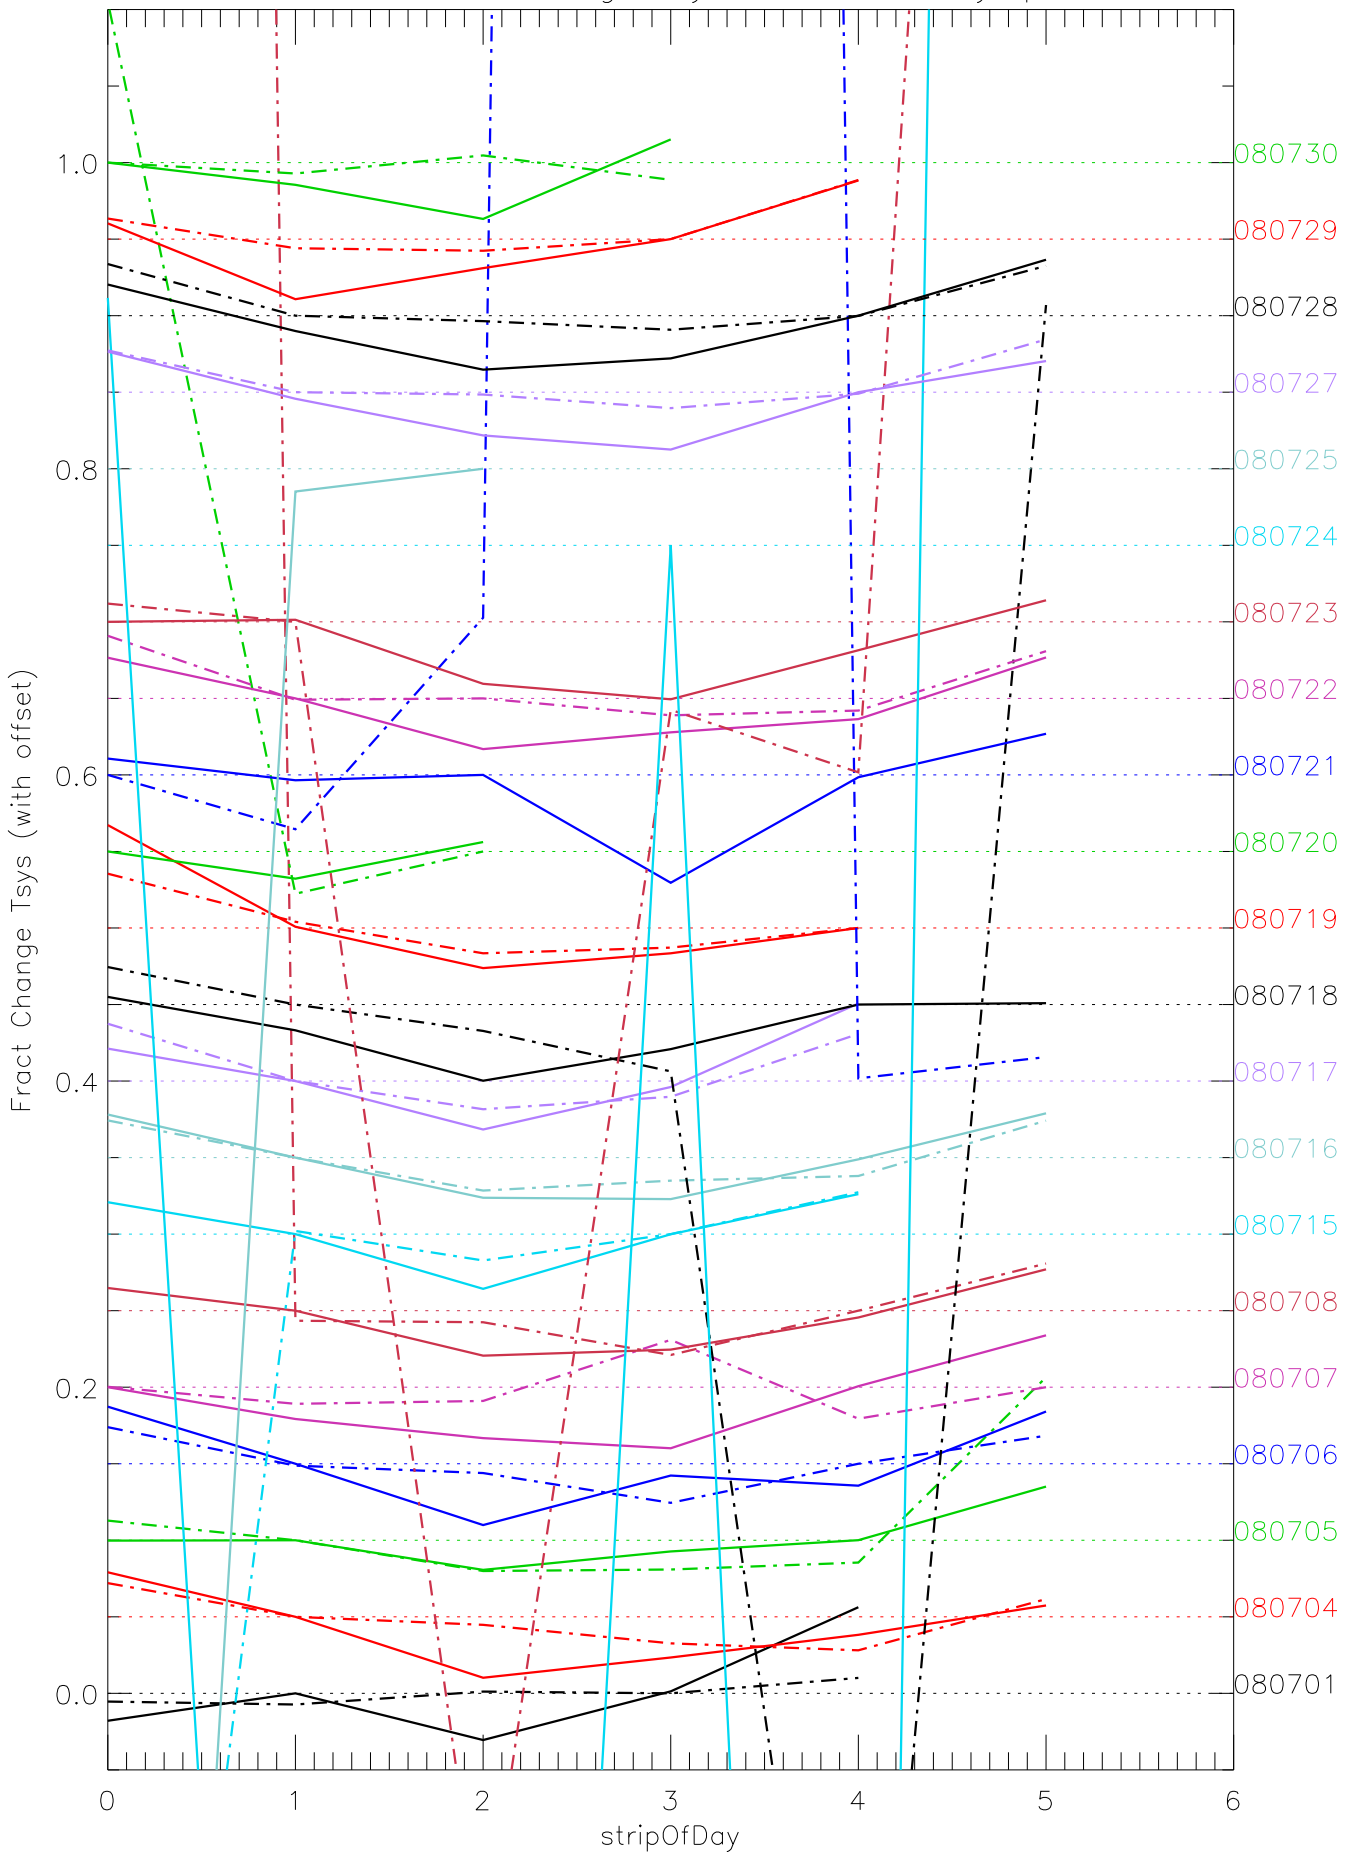

a2048 fractional change TsysK for each day. pixel:0

a2048 fractional change TsysK for each day. pixel:1

a2048 fractional change TsysK for each day. pixel:2

a2048 fractional change TsysK for each day. pixel:4

a2048 fractional change TsysK for each day. pixel:5

a2048 fractional change TsysK for each day. pixel:6