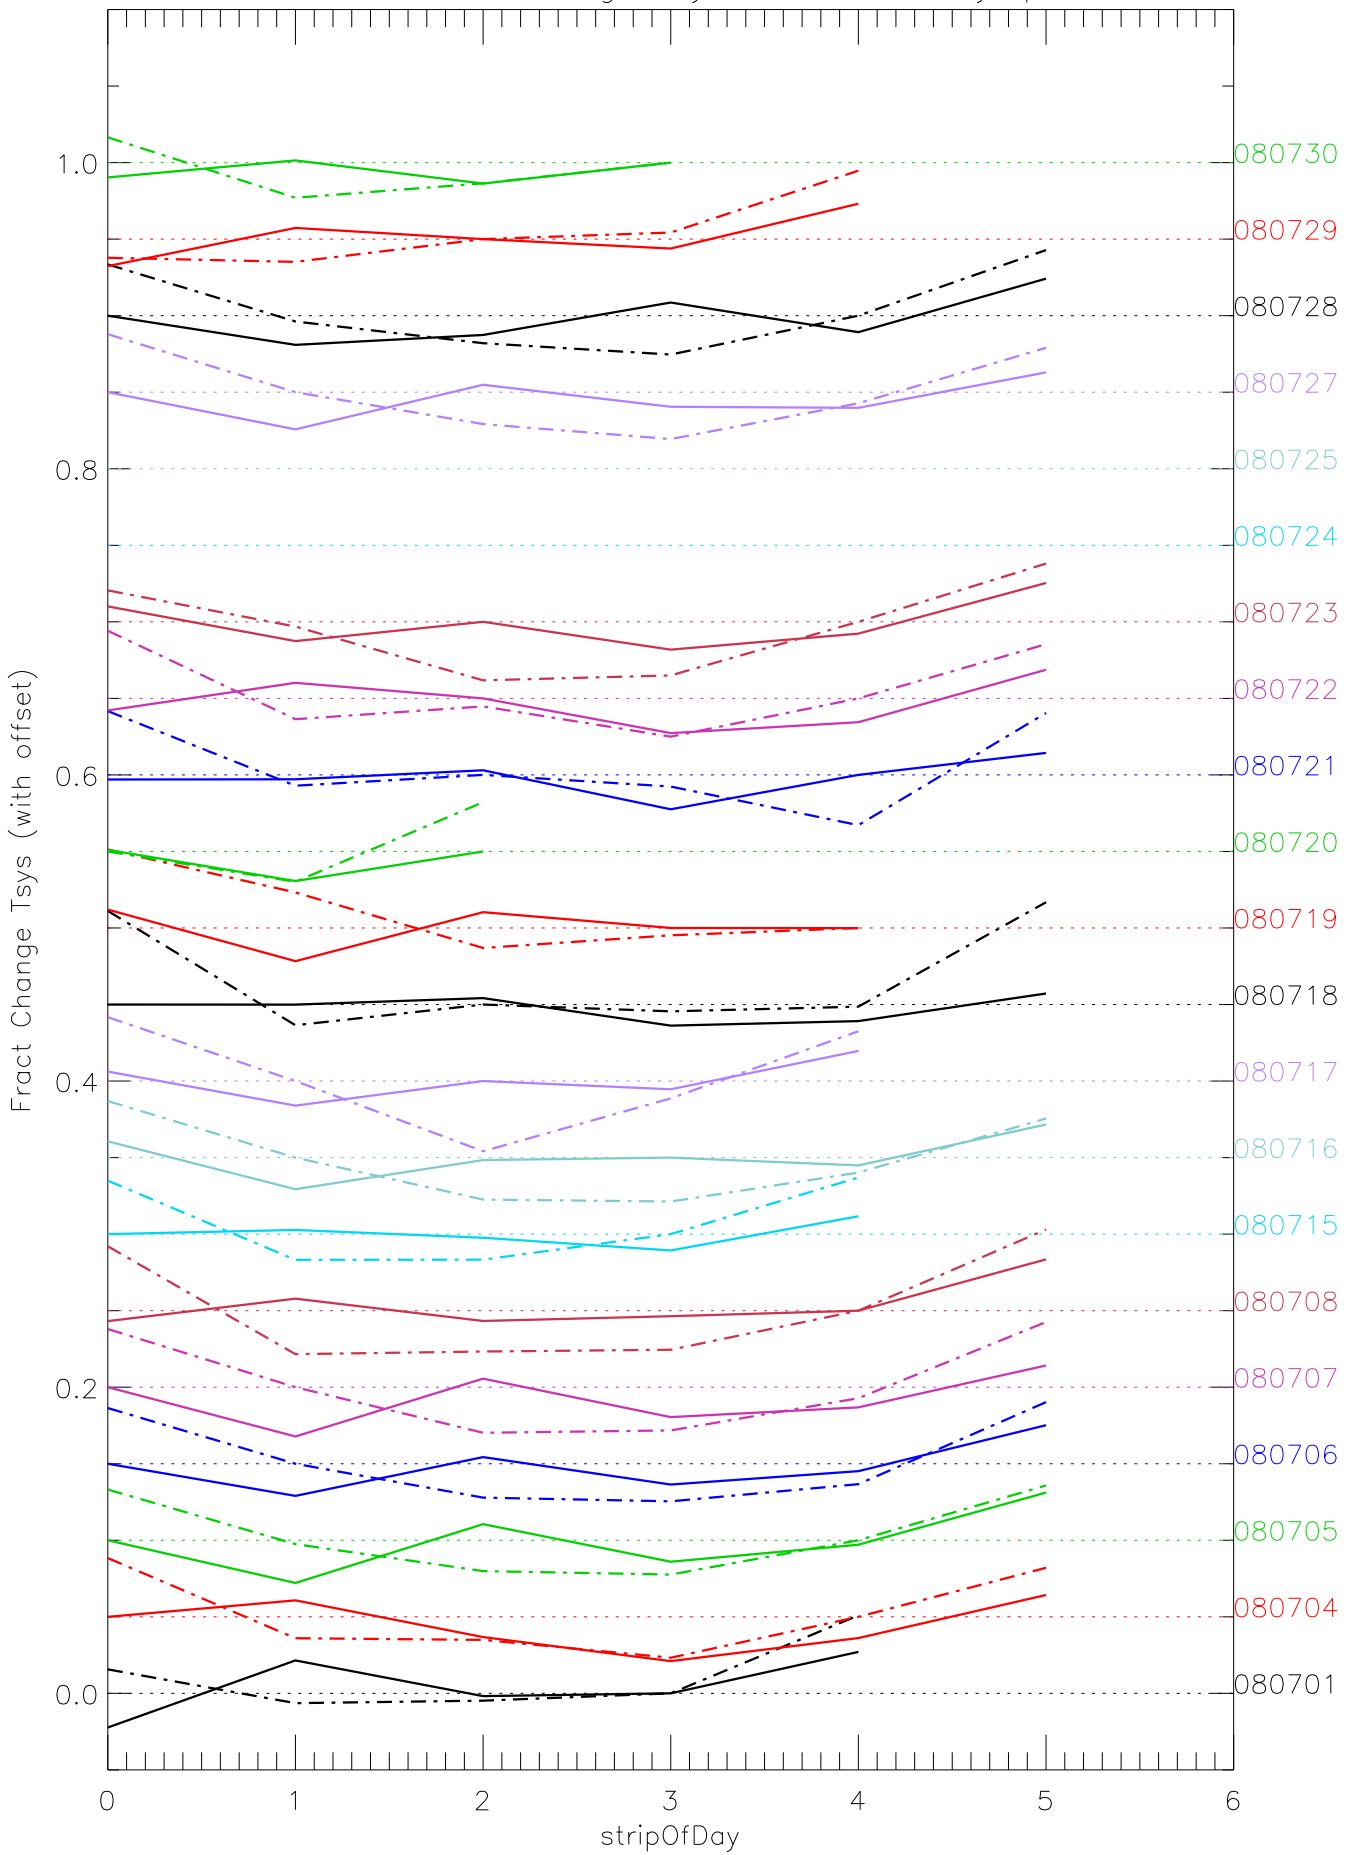

a2048 fractional change TsysK for each day. pixel:0

a2048 fractional change TsysK for each day. pixel:1

a2048 fractional change TsysK for each day. pixel:2

a2048 fractional change TsysK for each day. pixel:4

a2048 fractional change TsysK for each day. pixel:5

a2048 fractional change TsysK for each day. pixel:6