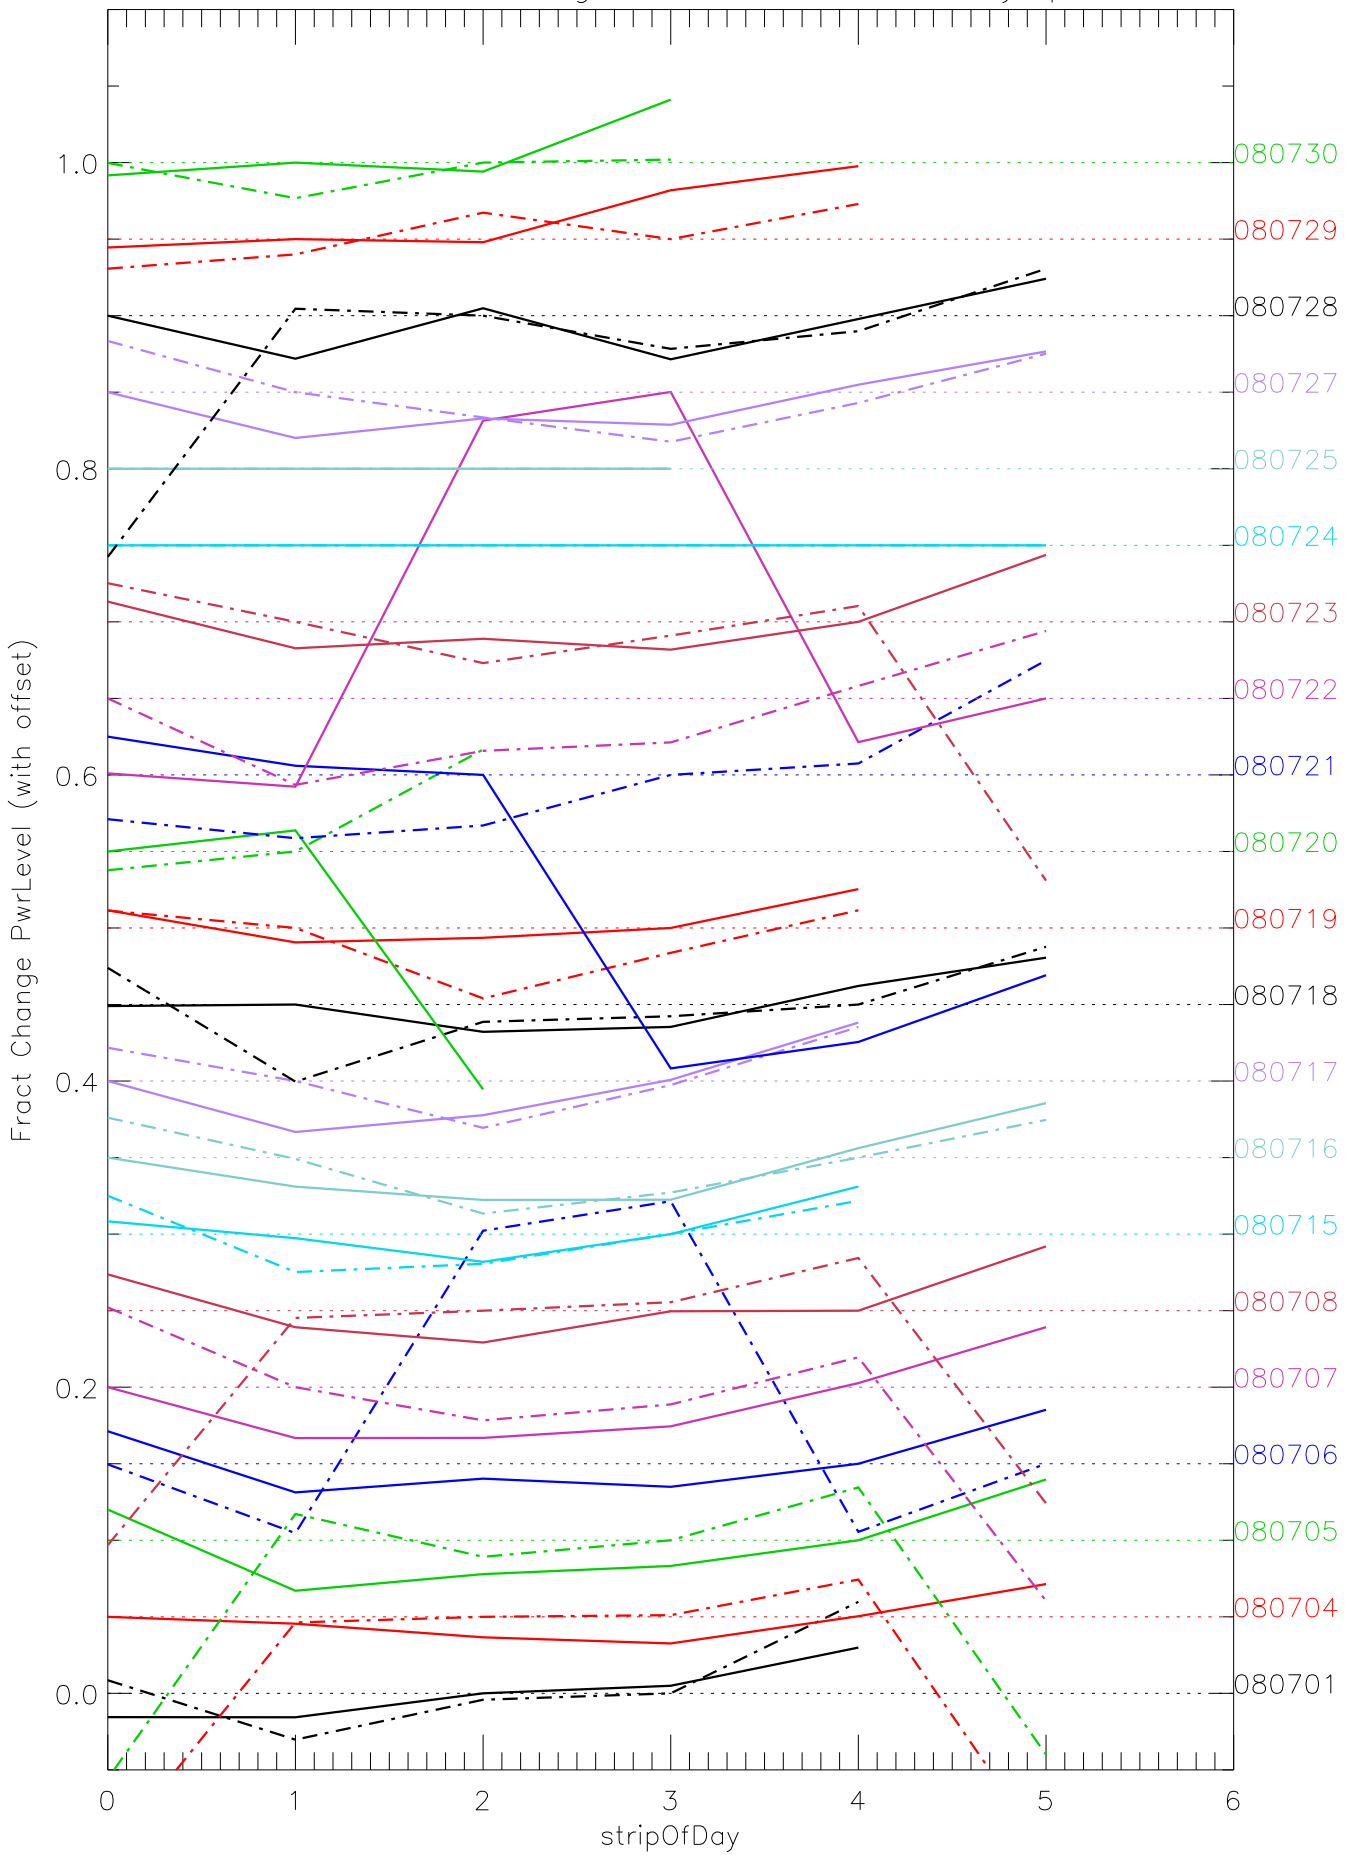

a2048 fractional change PwrLevel for each day. pixel:0

a2048 fractional change PwrLevel for each day. pixel:1

a2048 fractional change PwrLevel for each day. pixel:2

a2048 fractional change PwrLevel for each day. pixel:3

a2048 fractional change PwrLevel for each day. pixel:4

a2048 fractional change PwrLevel for each day. pixel:5

a2048 fractional change PwrLevel for each day. pixel:6