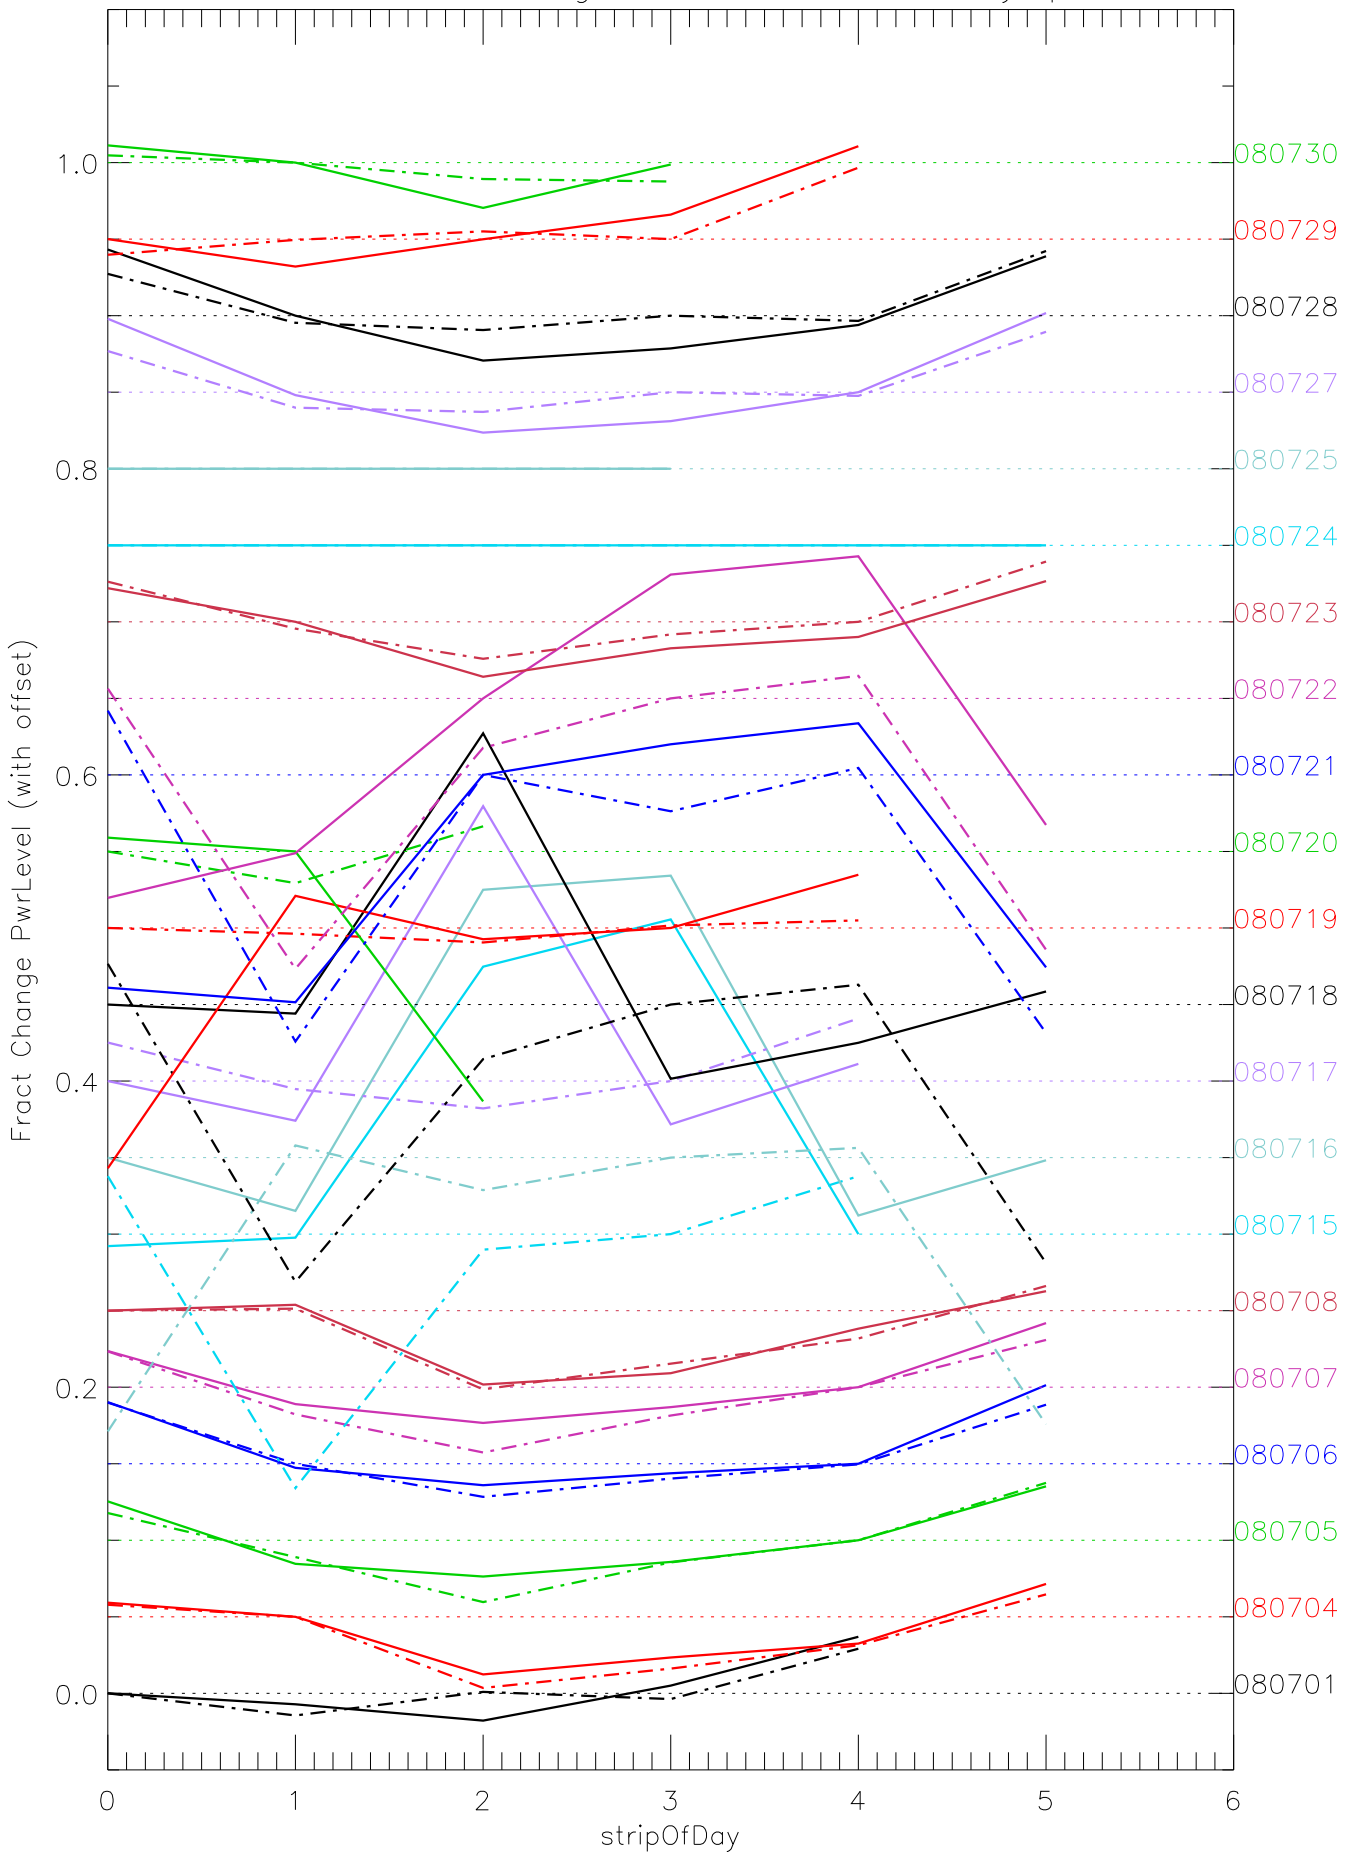

a2048 fractional change PwrLevel for each day. pixel:0

a2048 fractional change PwrLevel for each day. pixel:1

a2048 fractional change PwrLevel for each day. pixel:2

a2048 fractional change PwrLevel for each day. pixel:3

a2048 fractional change PwrLevel for each day. pixel:4

a2048 fractional change PwrLevel for each day. pixel:5

a2048 fractional change PwrLevel for each day. pixel:6