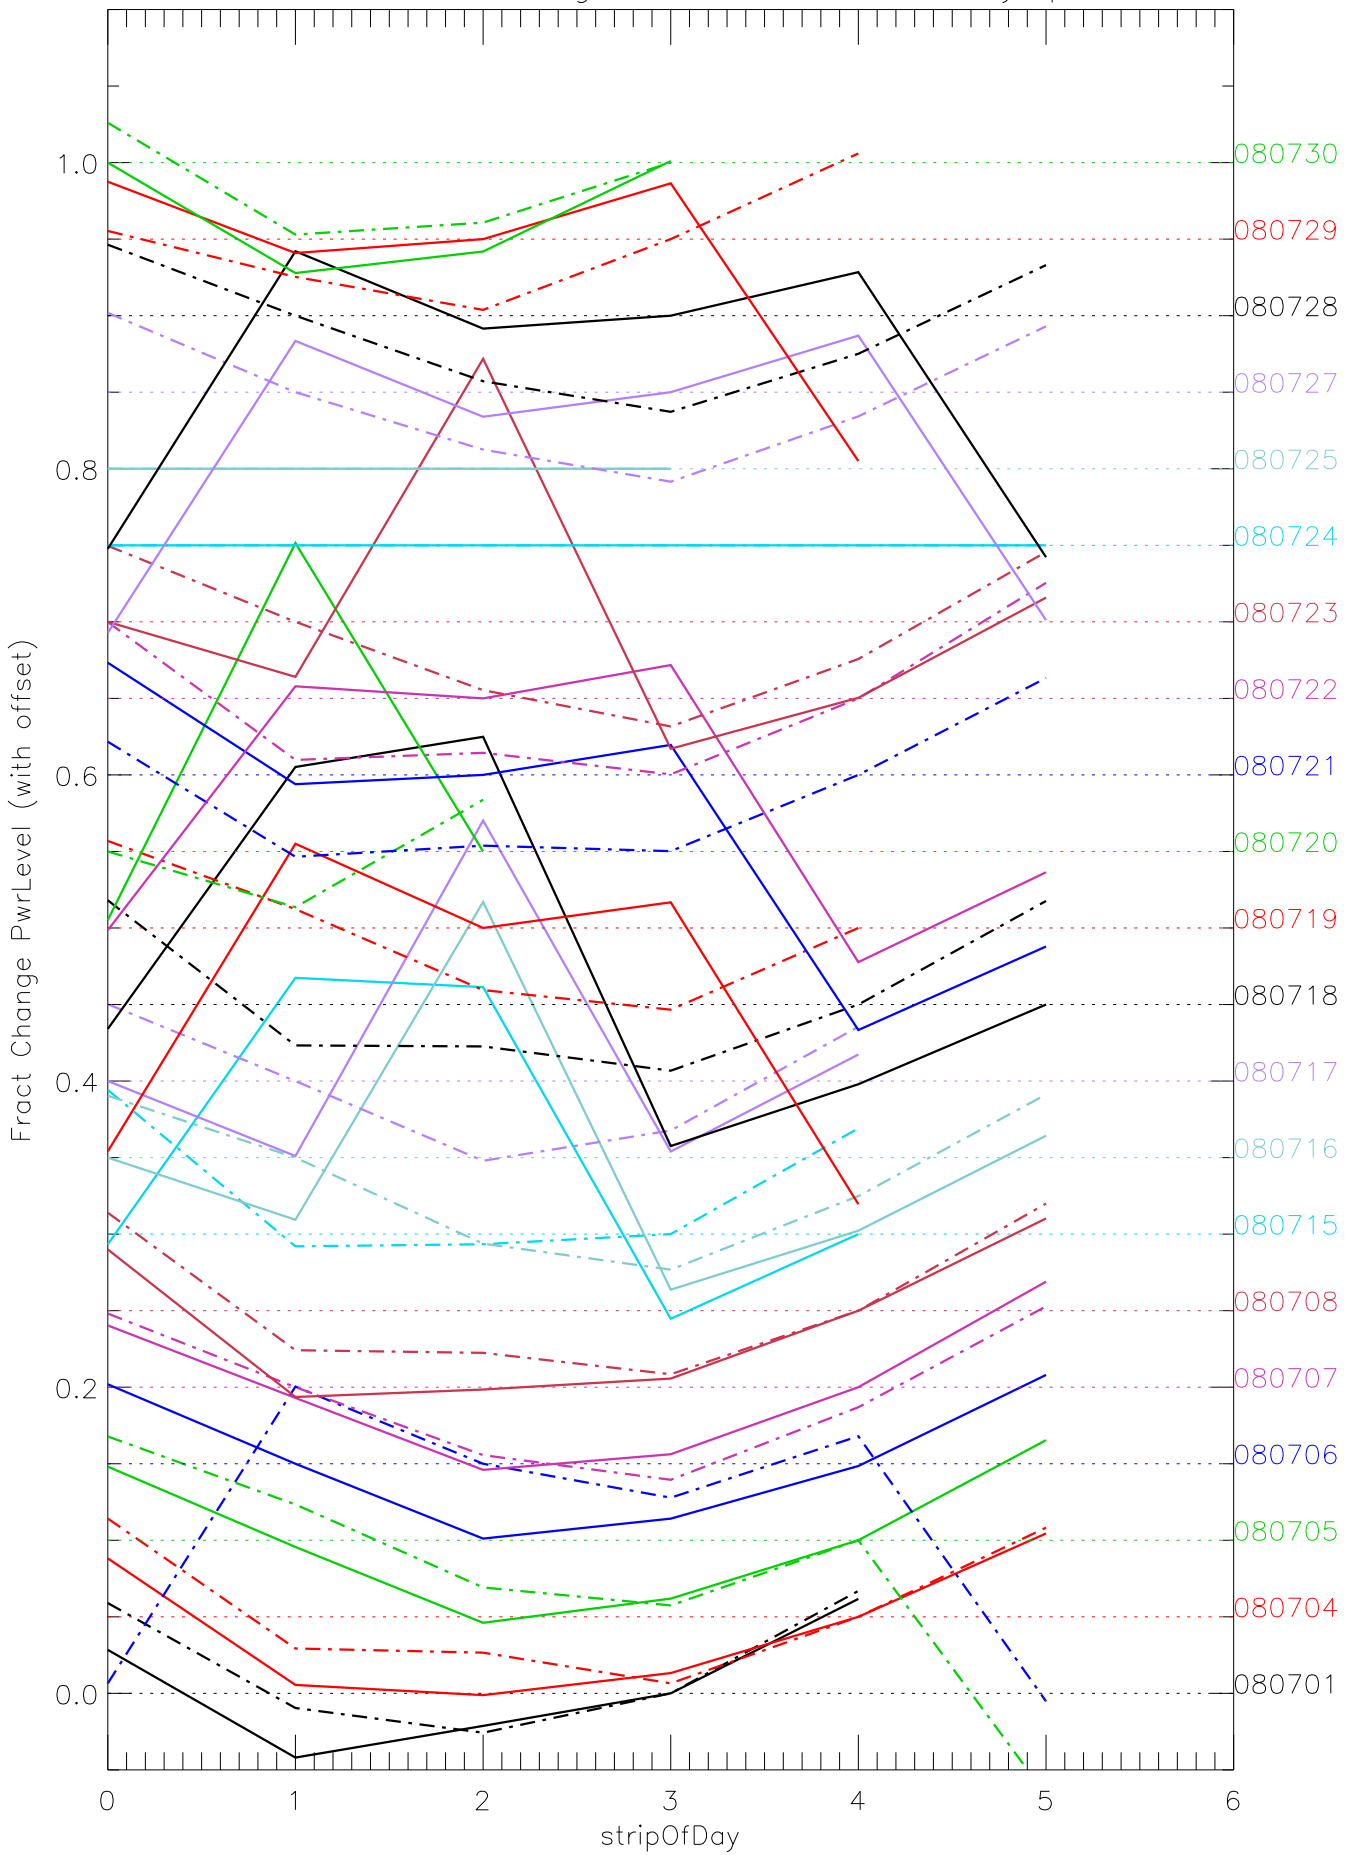

a2048 fractional change PwrLevel for each day. pixel:0

a2048 fractional change PwrLevel for each day. pixel:1

a2048 fractional change PwrLevel for each day. pixel:2

a2048 fractional change PwrLevel for each day. pixel:3

a2048 fractional change PwrLevel for each day. pixel:4

a2048 fractional change PwrLevel for each day. pixel:5

a2048 fractional change PwrLevel for each day. pixel:6