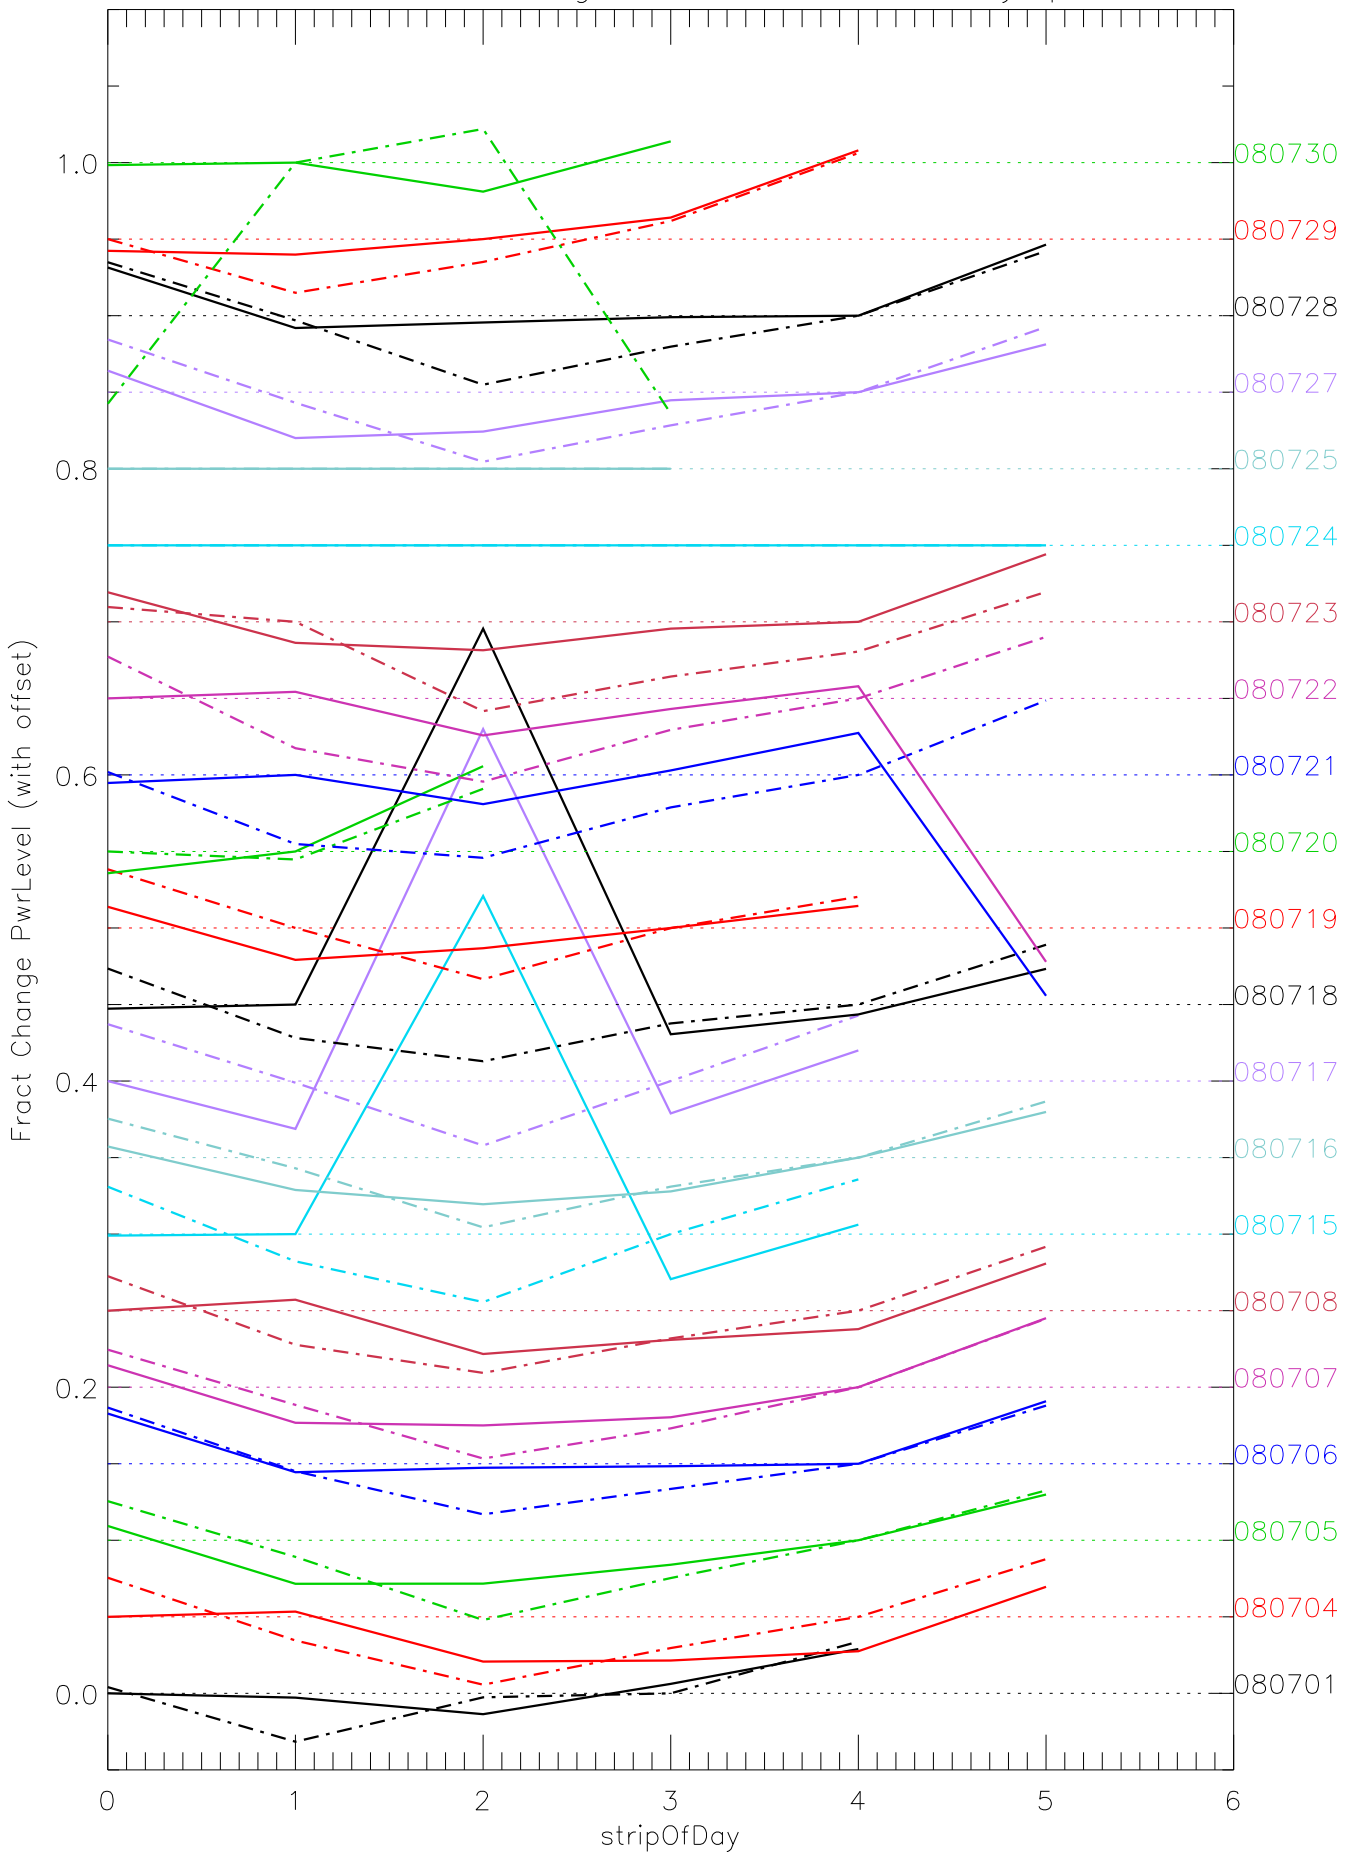

a2048 fractional change PwrLevel for each day. pixel:0

a2048 fractional change PwrLevel for each day. pixel:1

a2048 fractional change PwrLevel for each day. pixel:2

a2048 fractional change PwrLevel for each day. pixel:3

a2048 fractional change PwrLevel for each day. pixel:4

a2048 fractional change PwrLevel for each day. pixel:5

a2048 fractional change PwrLevel for each day. pixel:6