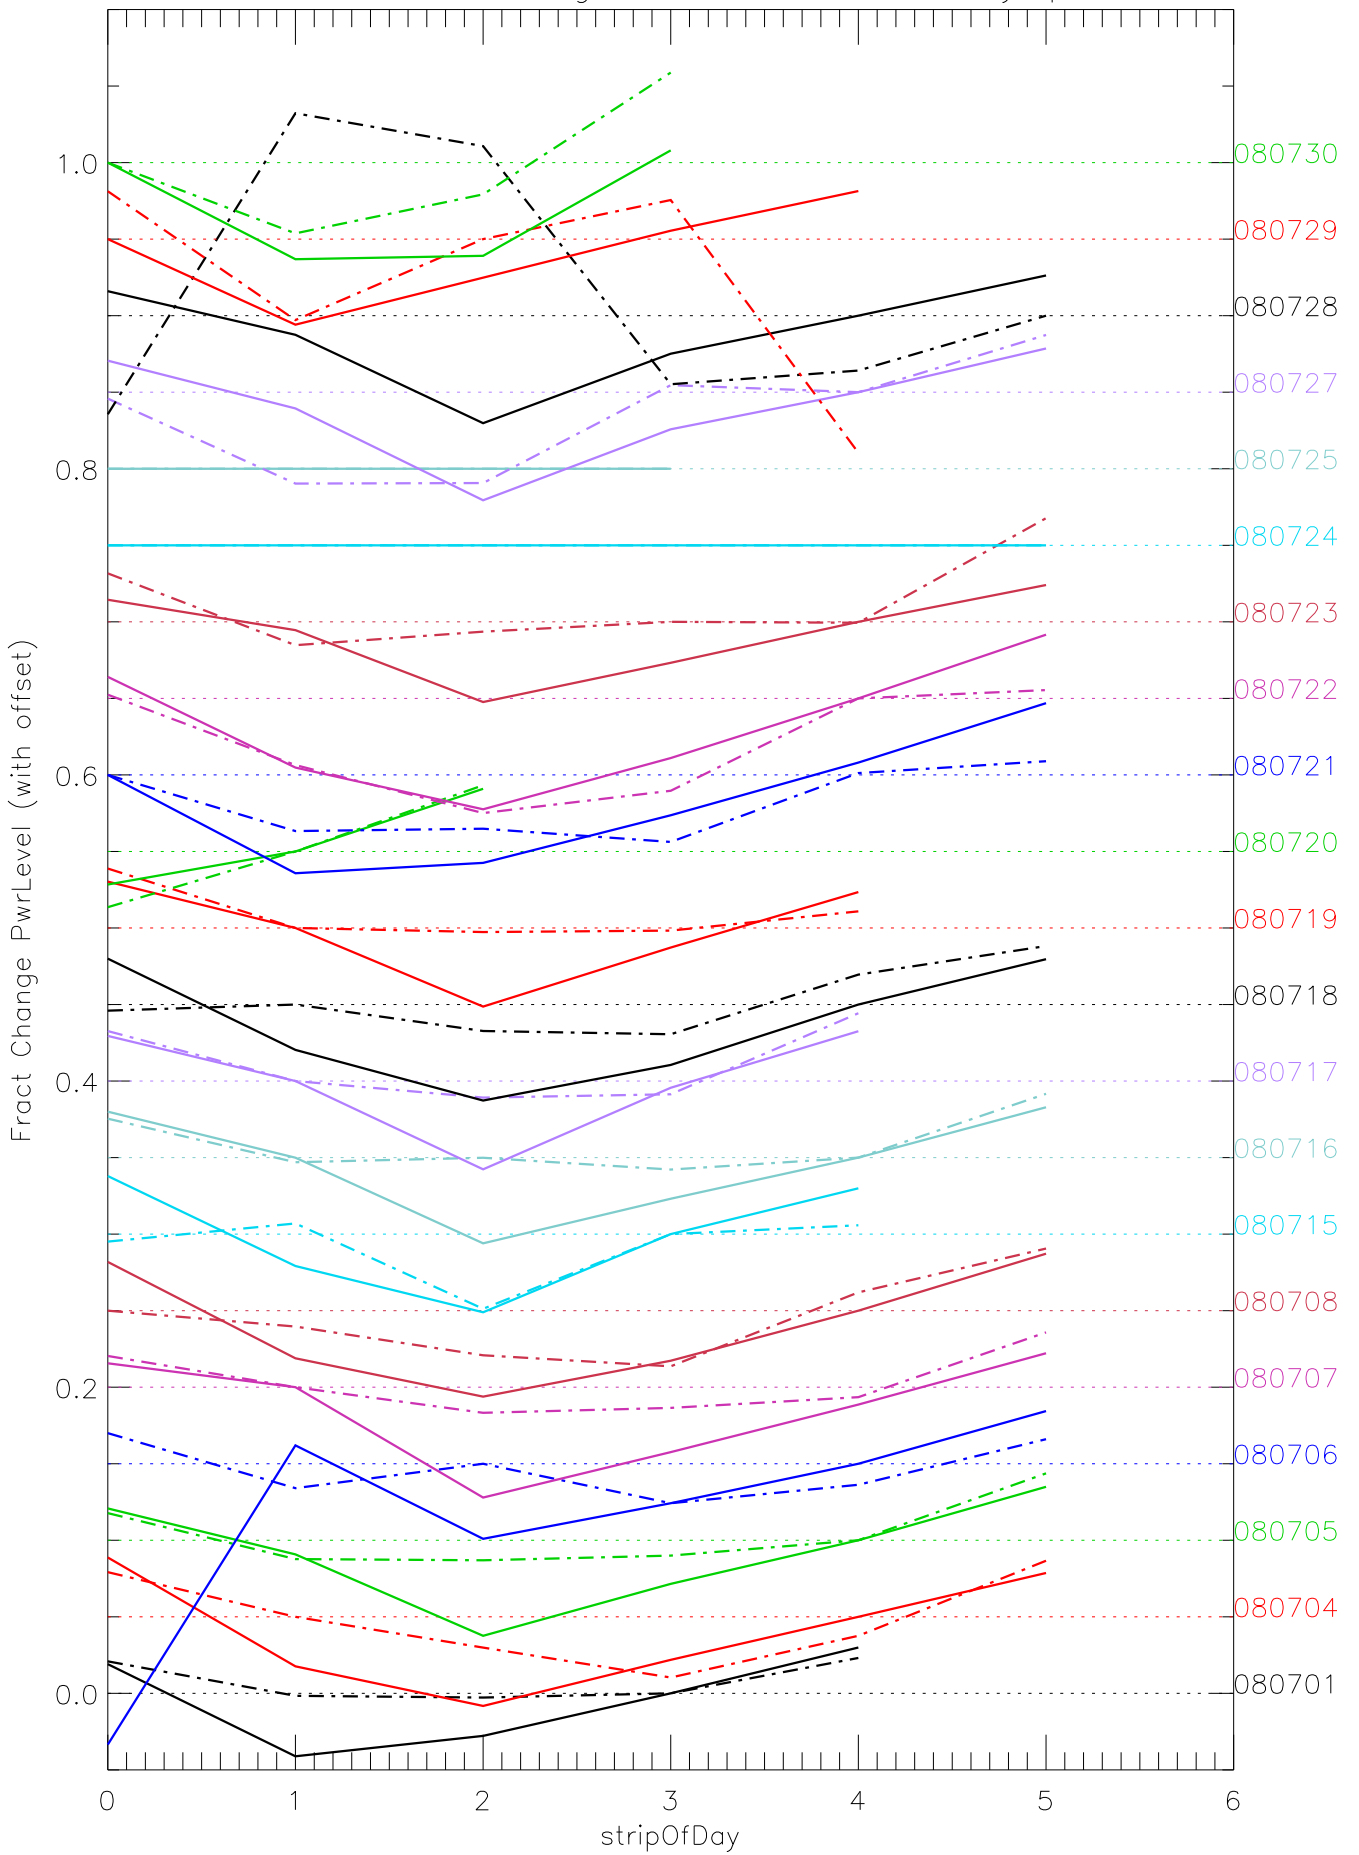

a2048 fractional change PwrLevel for each day. pixel:0

a2048 fractional change PwrLevel for each day. pixel:1

a2048 fractional change PwrLevel for each day. pixel:2

a2048 fractional change PwrLevel for each day. pixel:3

a2048 fractional change PwrLevel for each day. pixel:4

a2048 fractional change PwrLevel for each day. pixel:5

a2048 fractional change PwrLevel for each day. pixel:6