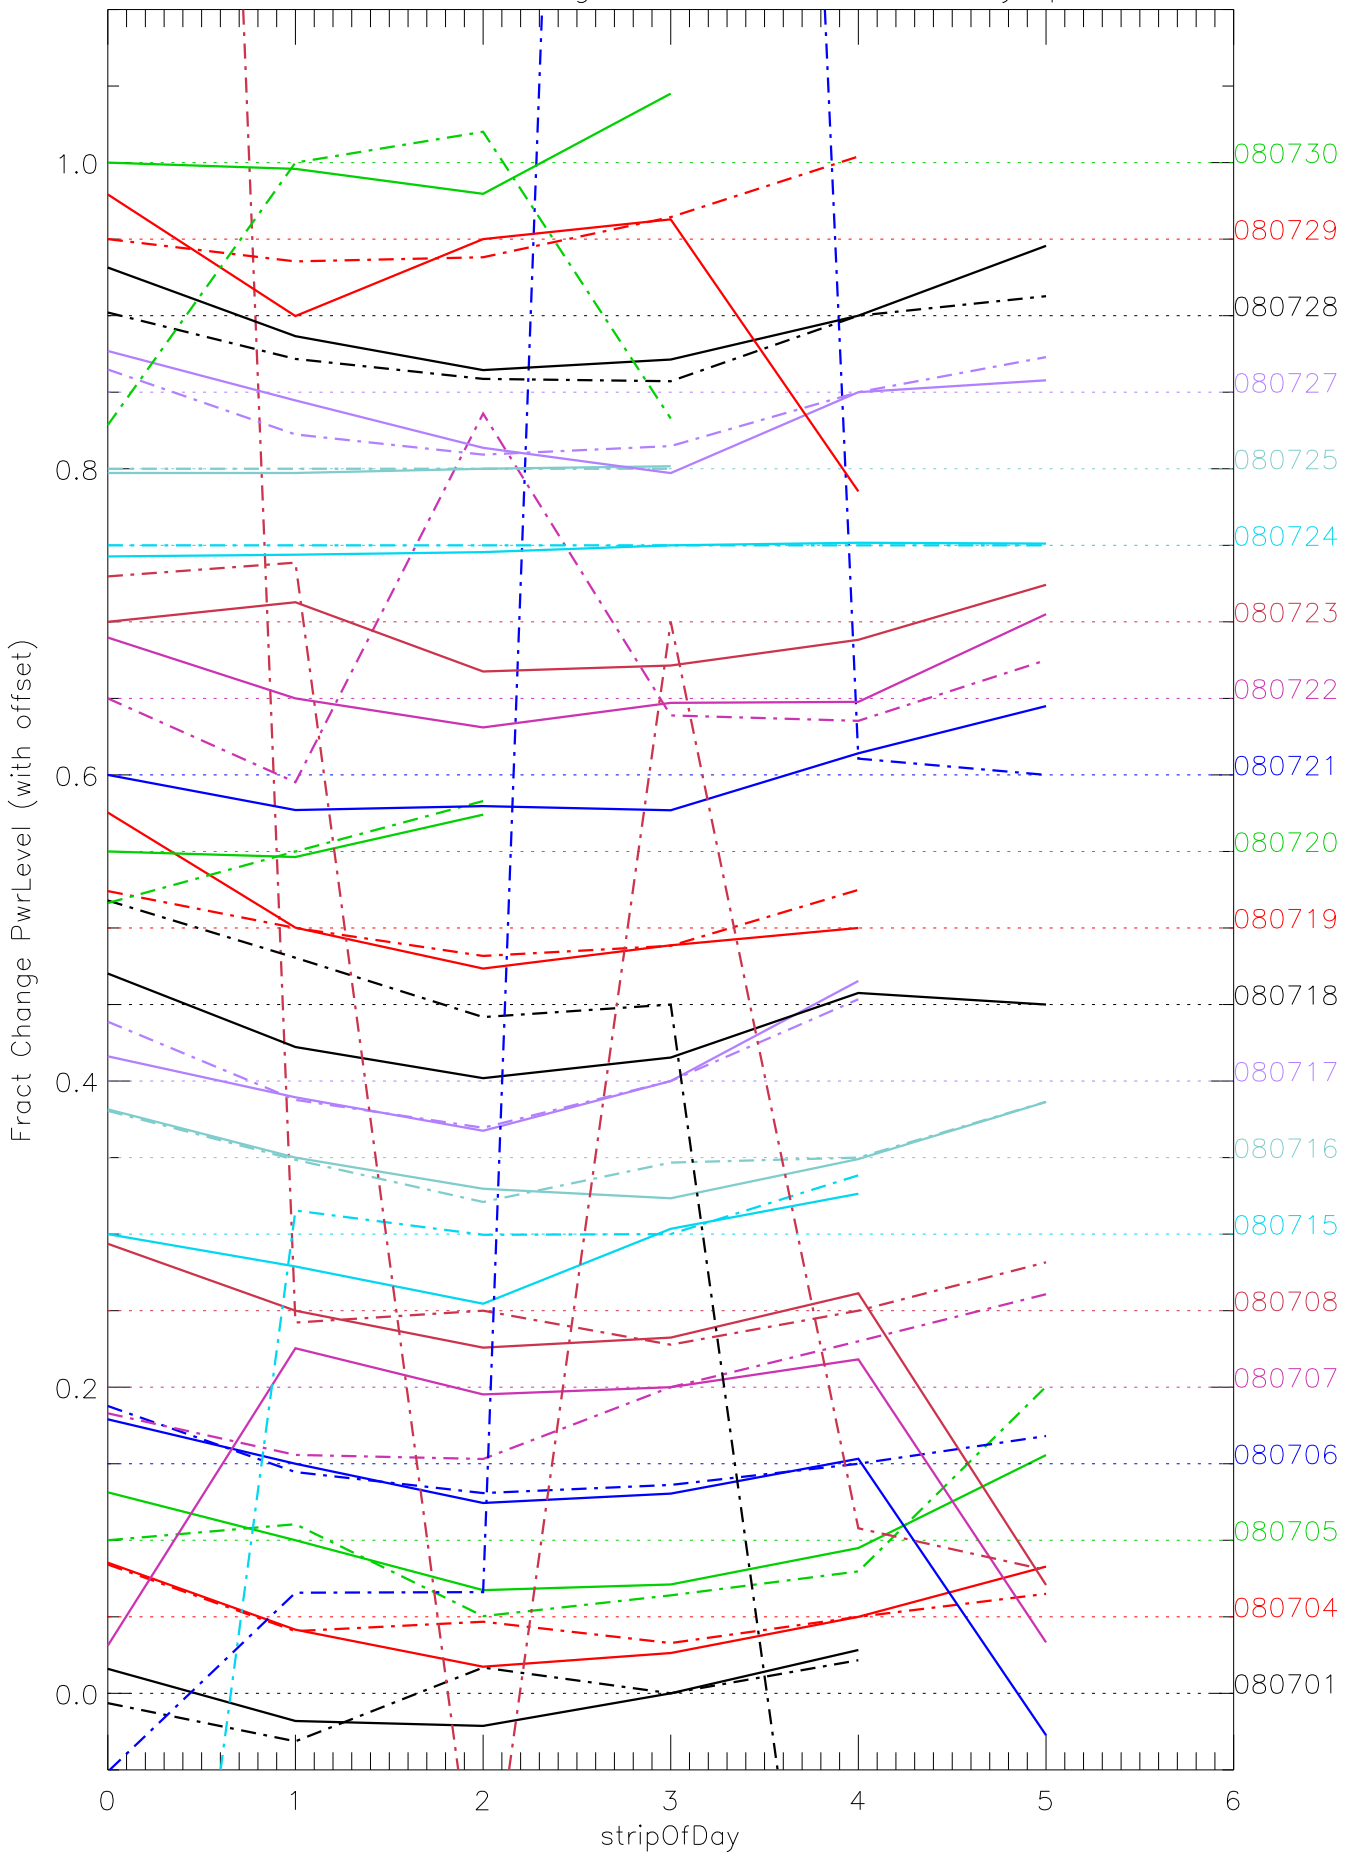

a2048 fractional change PwrLevel for each day. pixel:0

a2048 fractional change PwrLevel for each day. pixel:1

a2048 fractional change PwrLevel for each day. pixel:2

a2048 fractional change PwrLevel for each day. pixel:3

a2048 fractional change PwrLevel for each day. pixel:4

a2048 fractional change PwrLevel for each day. pixel:5

a2048 fractional change PwrLevel for each day. pixel:6