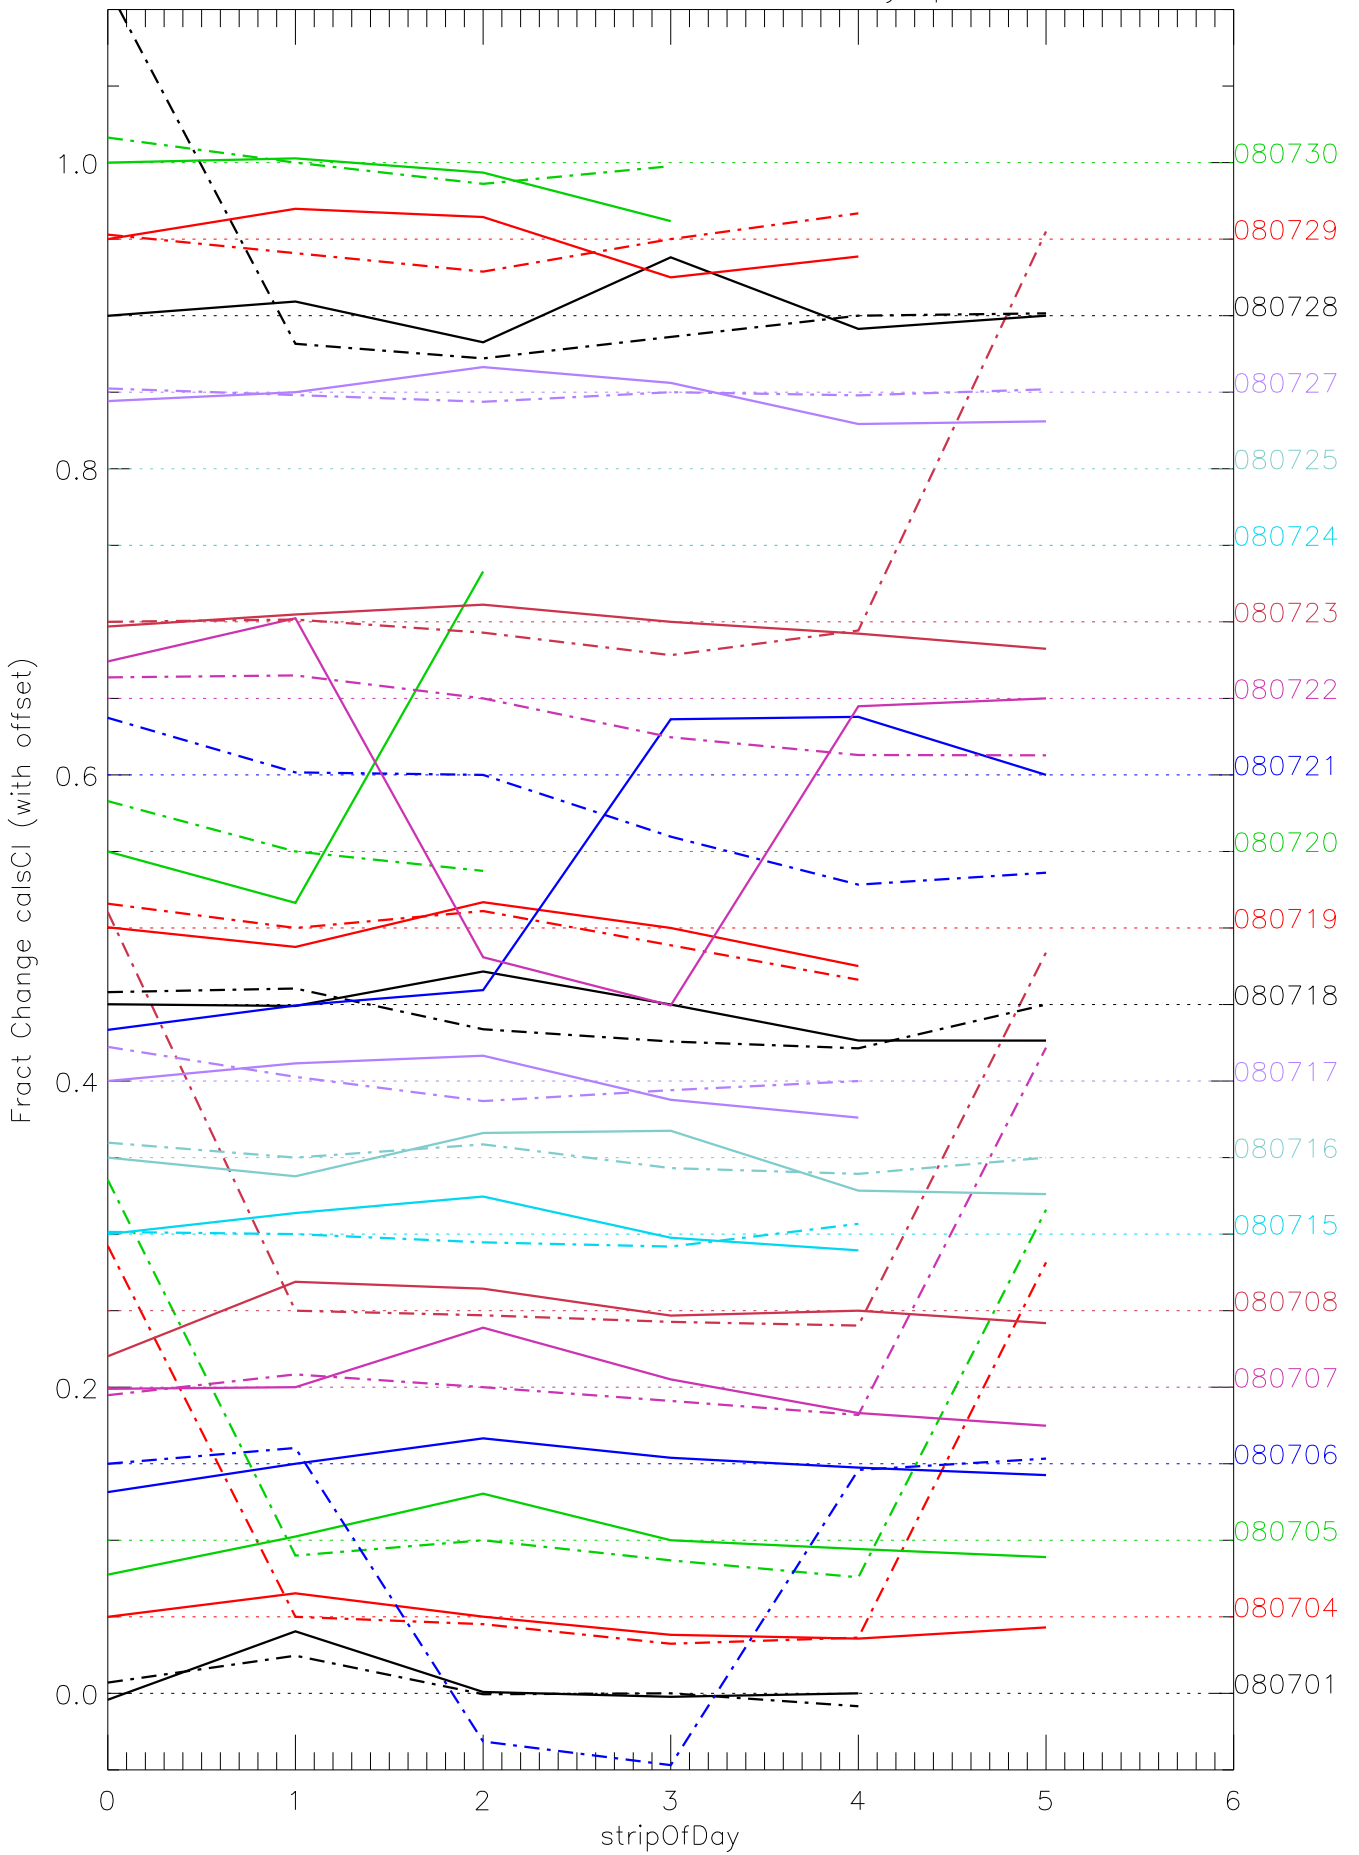

a2048 calsci factors for each day. pixel:0

a2048 calsci factors for each day. pixel:1

a2048 calsci factors for each day. pixel:2

a2048 calsci factors for each day. pixel:3

a2048 calsci factors for each day. pixel:4

a2048 calsci factors for each day. pixel:5

a2048 calsci factors for each day. pixel:6