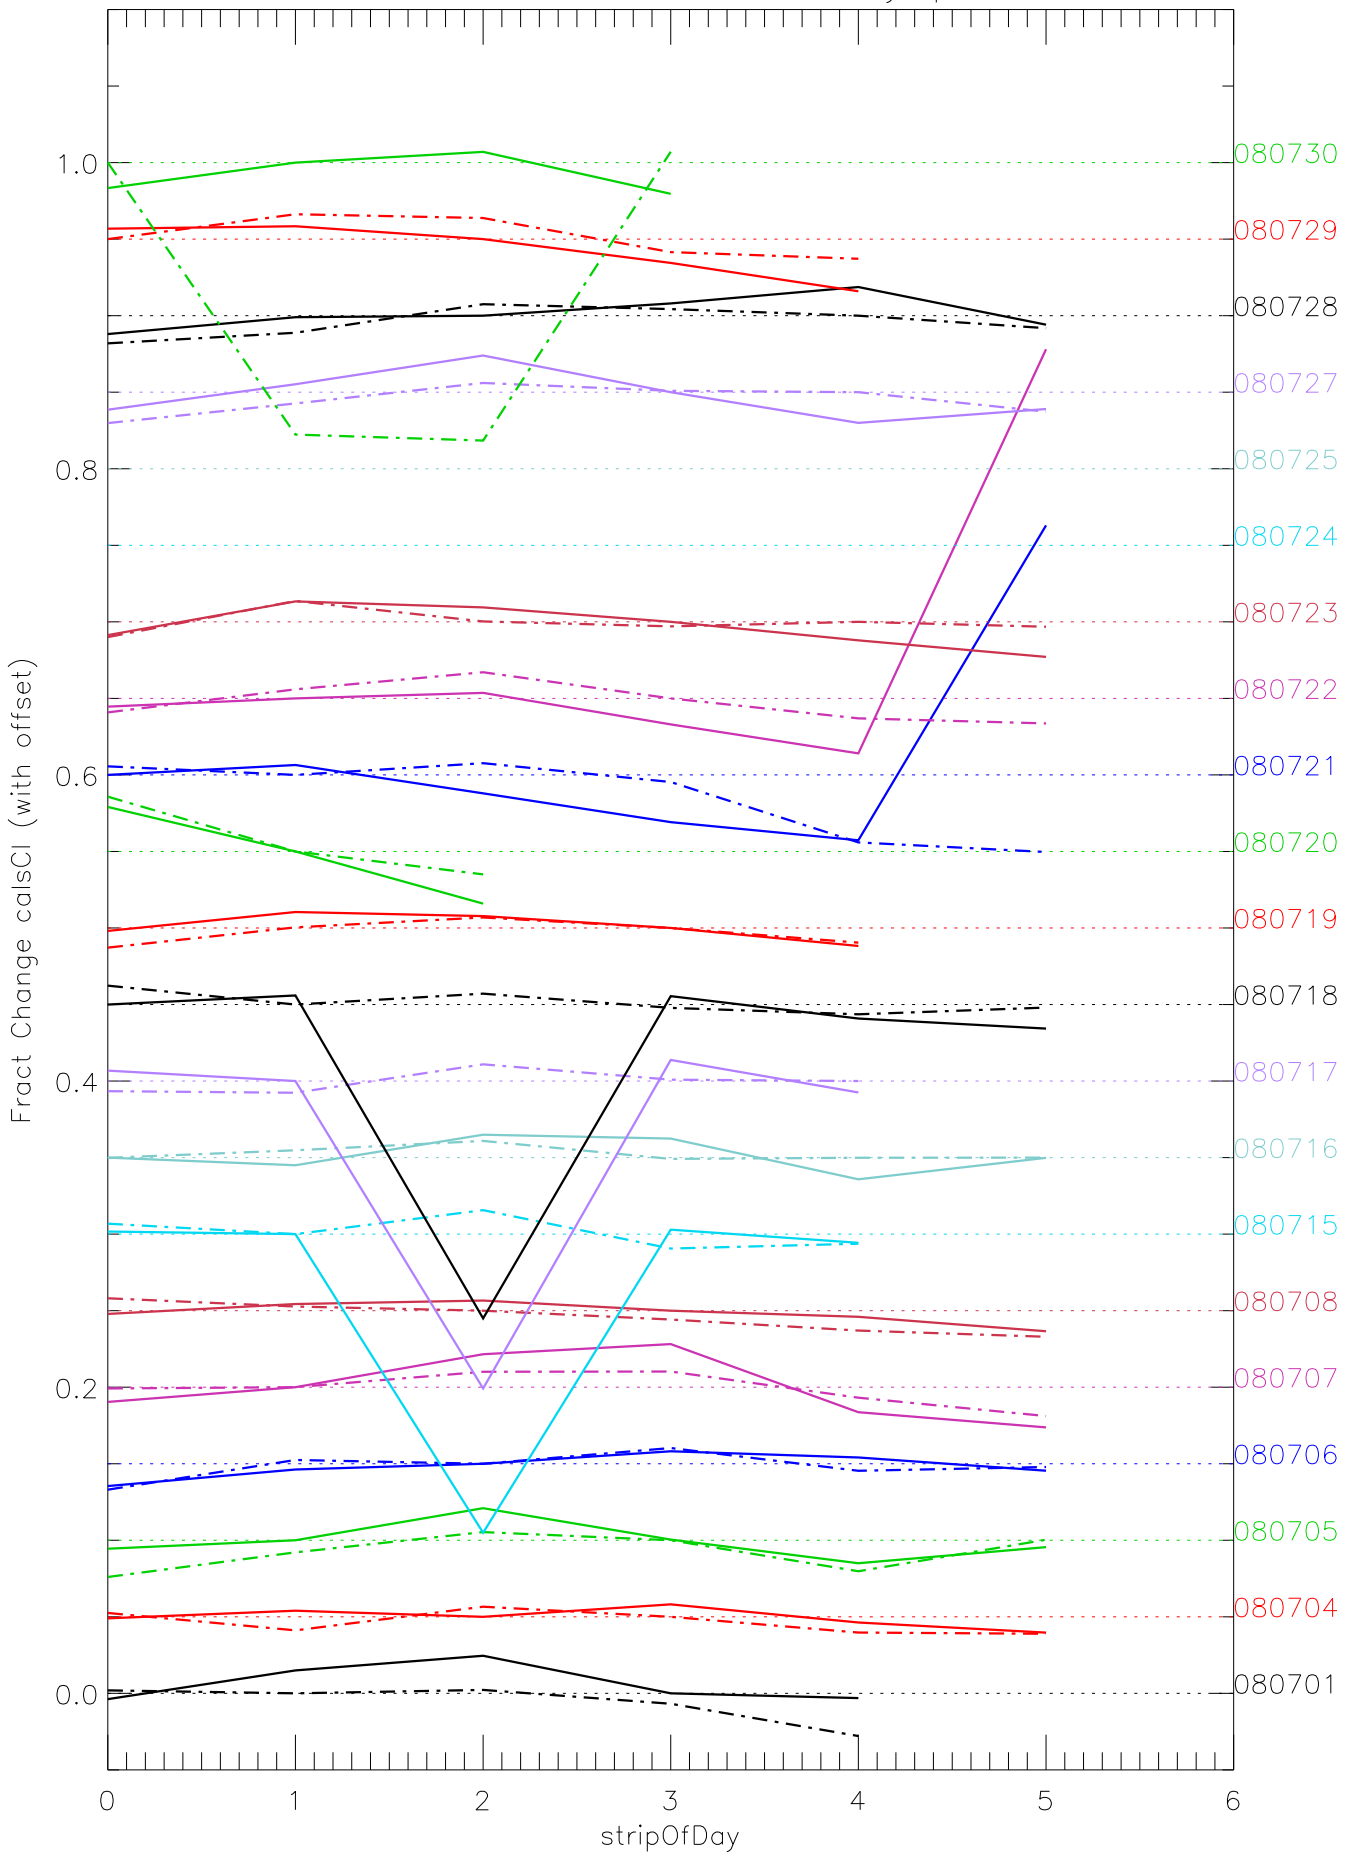

a2048 calsci factors for each day. pixel:0

a2048 calsci factors for each day. pixel:1

a2048 calsci factors for each day. pixel:2

a2048 calsci factors for each day. pixel:3

a2048 calsci factors for each day. pixel:4

a2048 calsci factors for each day. pixel:5

a2048 calsci factors for each day. pixel:6