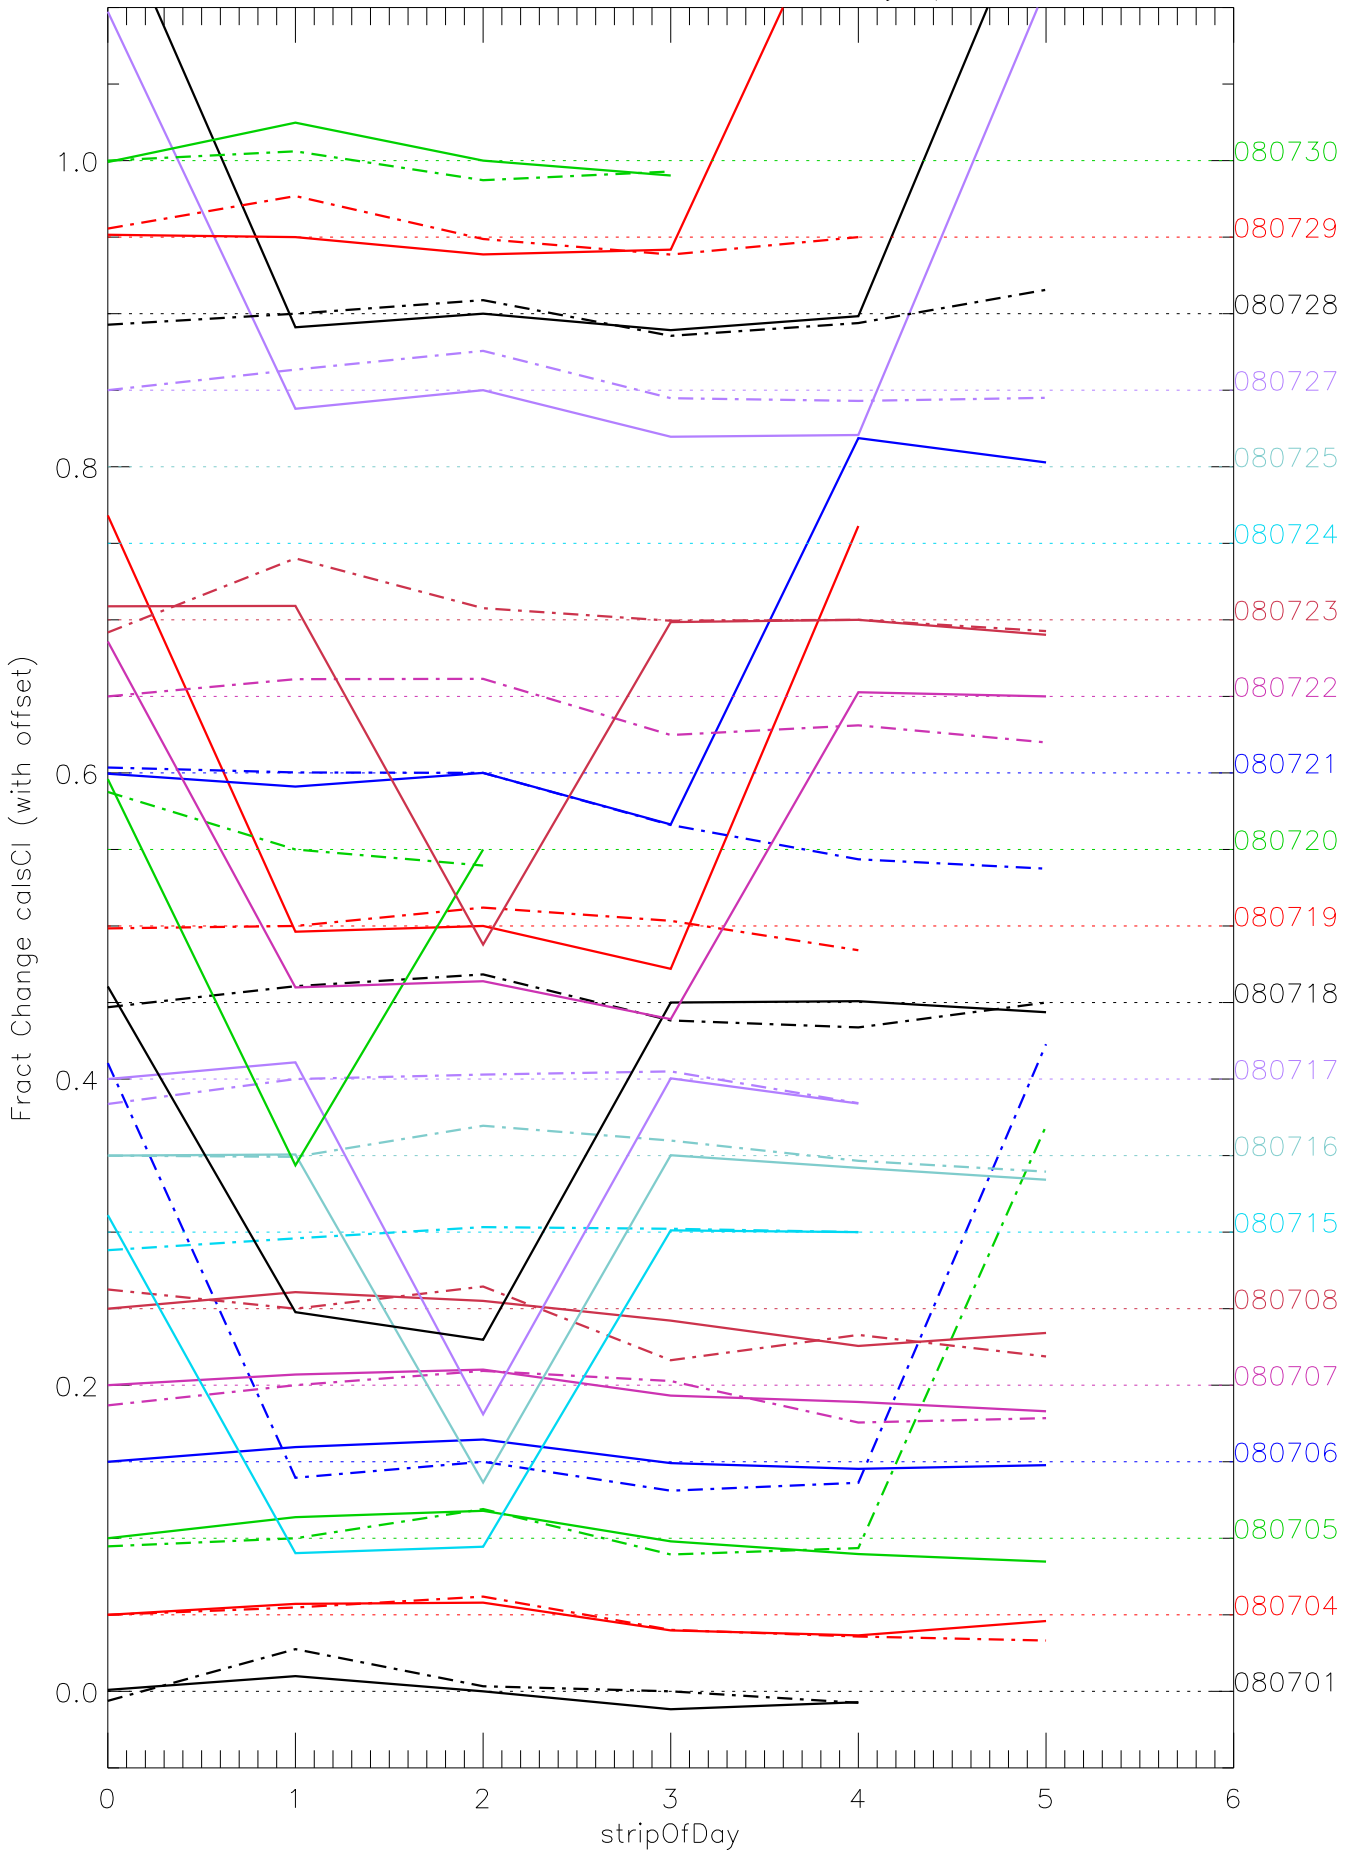

a2048 calsci factors for each day. pixel:0

a2048 calsci factors for each day. pixel:1

a2048 calsci factors for each day. pixel:2

a2048 calsci factors for each day. pixel:3

a2048 calsci factors for each day. pixel:4

a2048 calsci factors for each day. pixel:5

a2048 calsci factors for each day. pixel:6