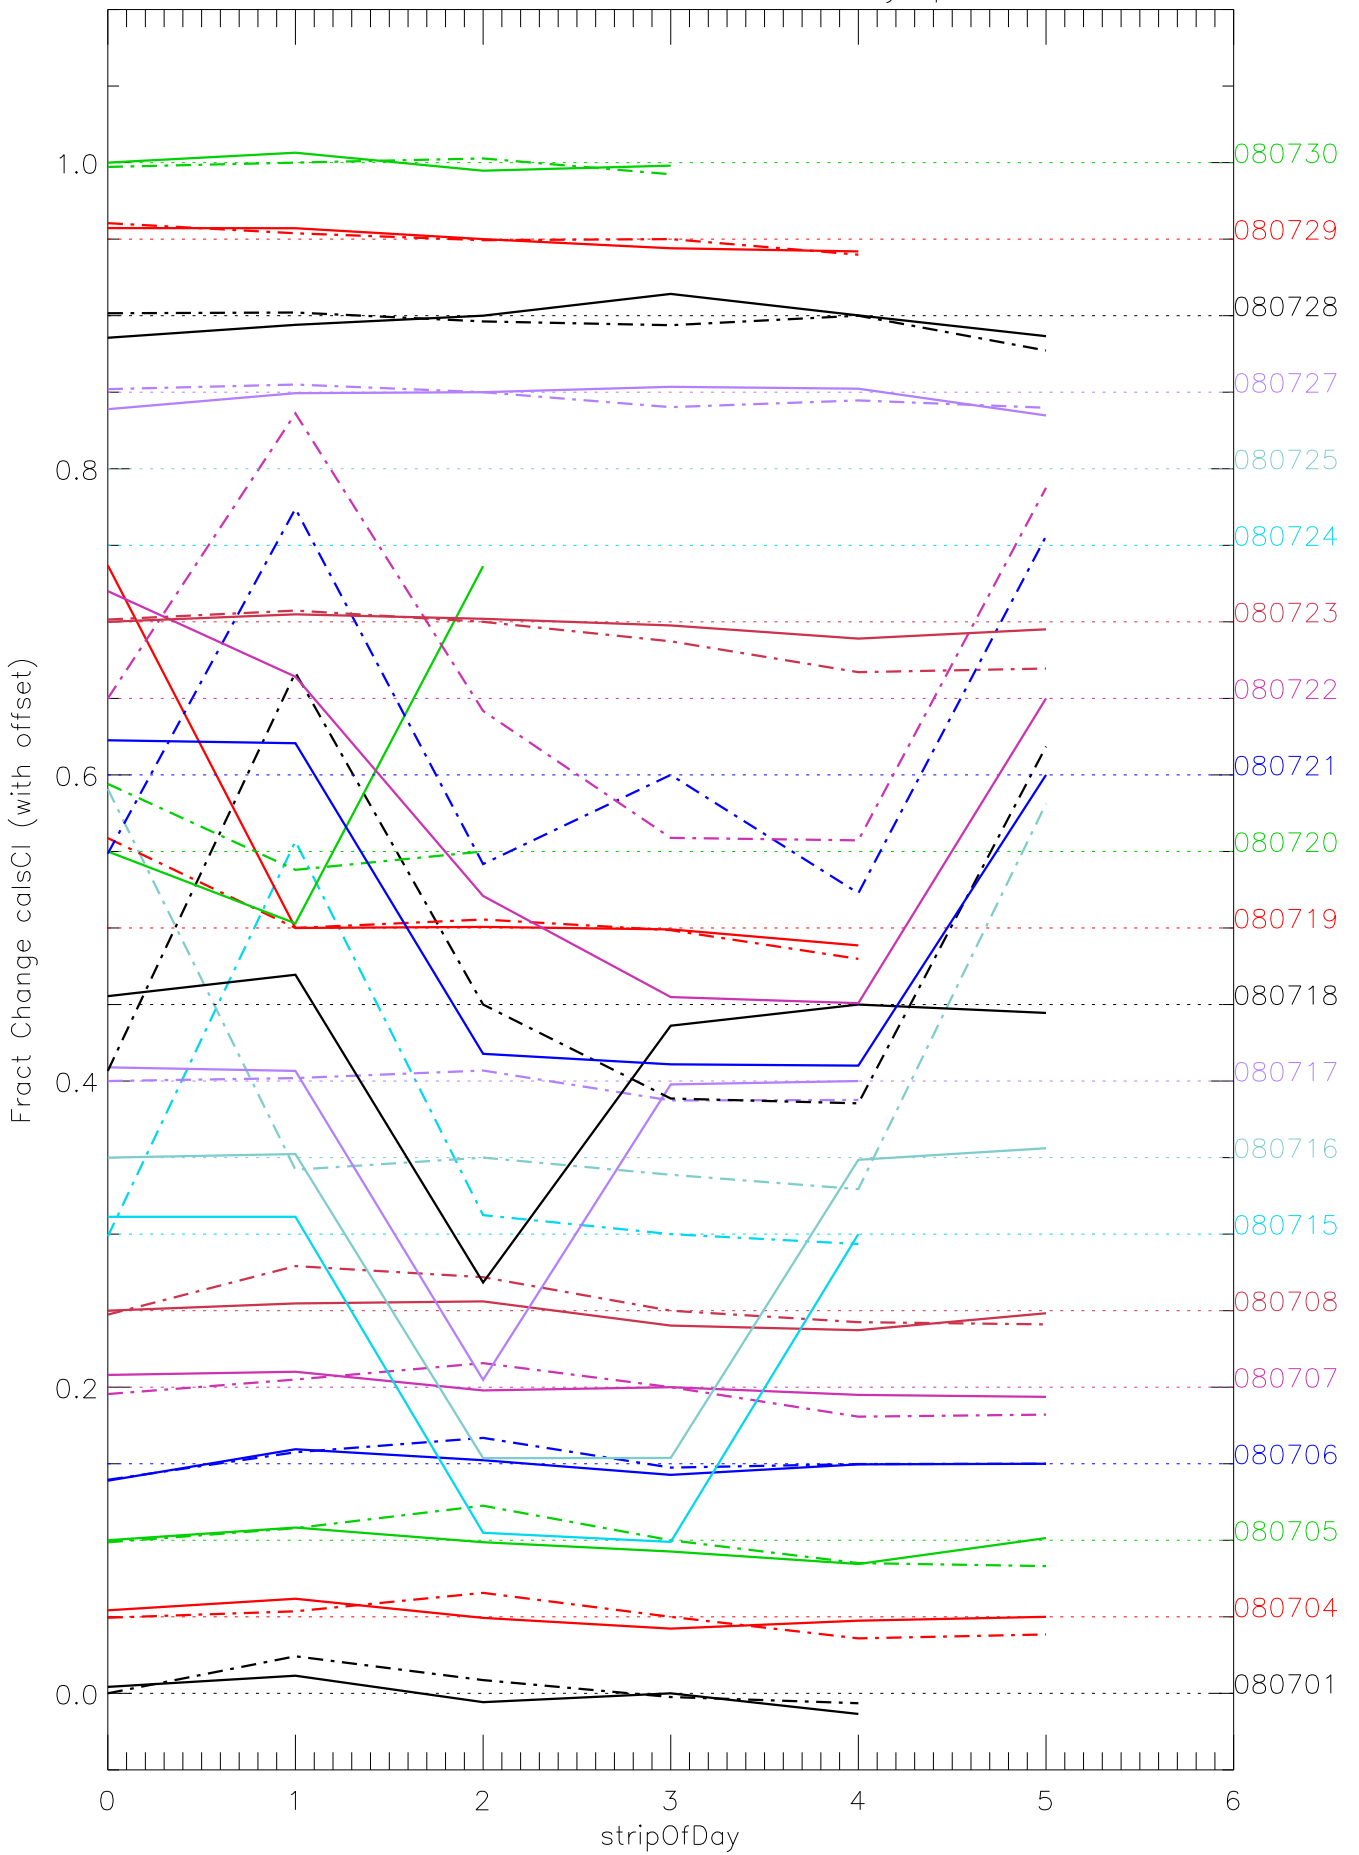

a2048 calsci factors for each day. pixel:0

a2048 calsci factors for each day. pixel:1

a2048 calsci factors for each day. pixel:2

a2048 calsci factors for each day. pixel:3

a2048 calsci factors for each day. pixel:4

a2048 calsci factors for each day. pixel:5

a2048 calsci factors for each day. pixel:6