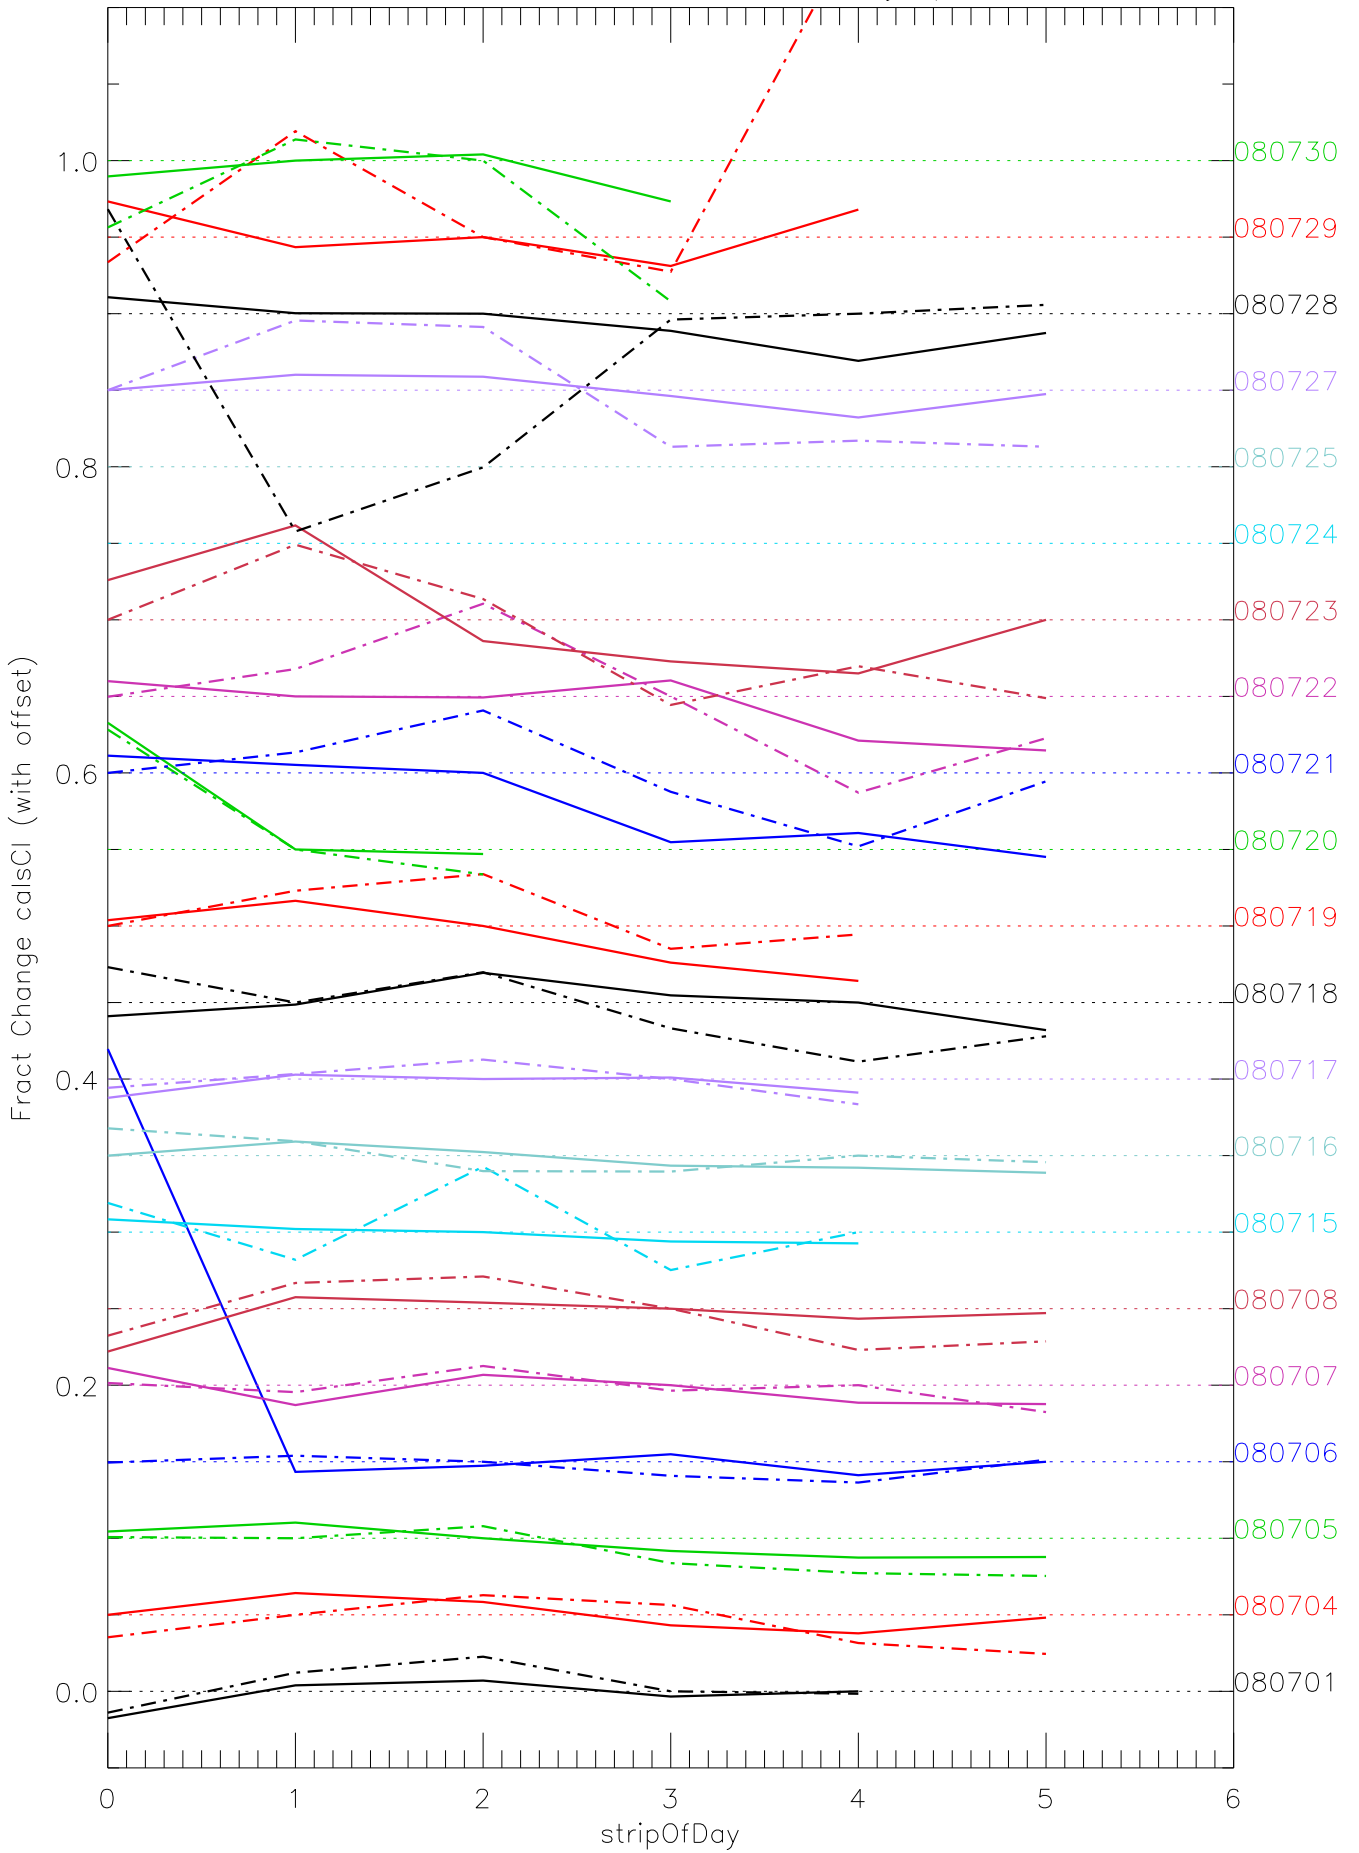

a2048 calsci factors for each day. pixel:0

a2048 calsci factors for each day. pixel:1

a2048 calsci factors for each day. pixel:2

a2048 calsci factors for each day. pixel:3

a2048 calsci factors for each day. pixel:4

a2048 calsci factors for each day. pixel:5

a2048 calsci factors for each day. pixel:6