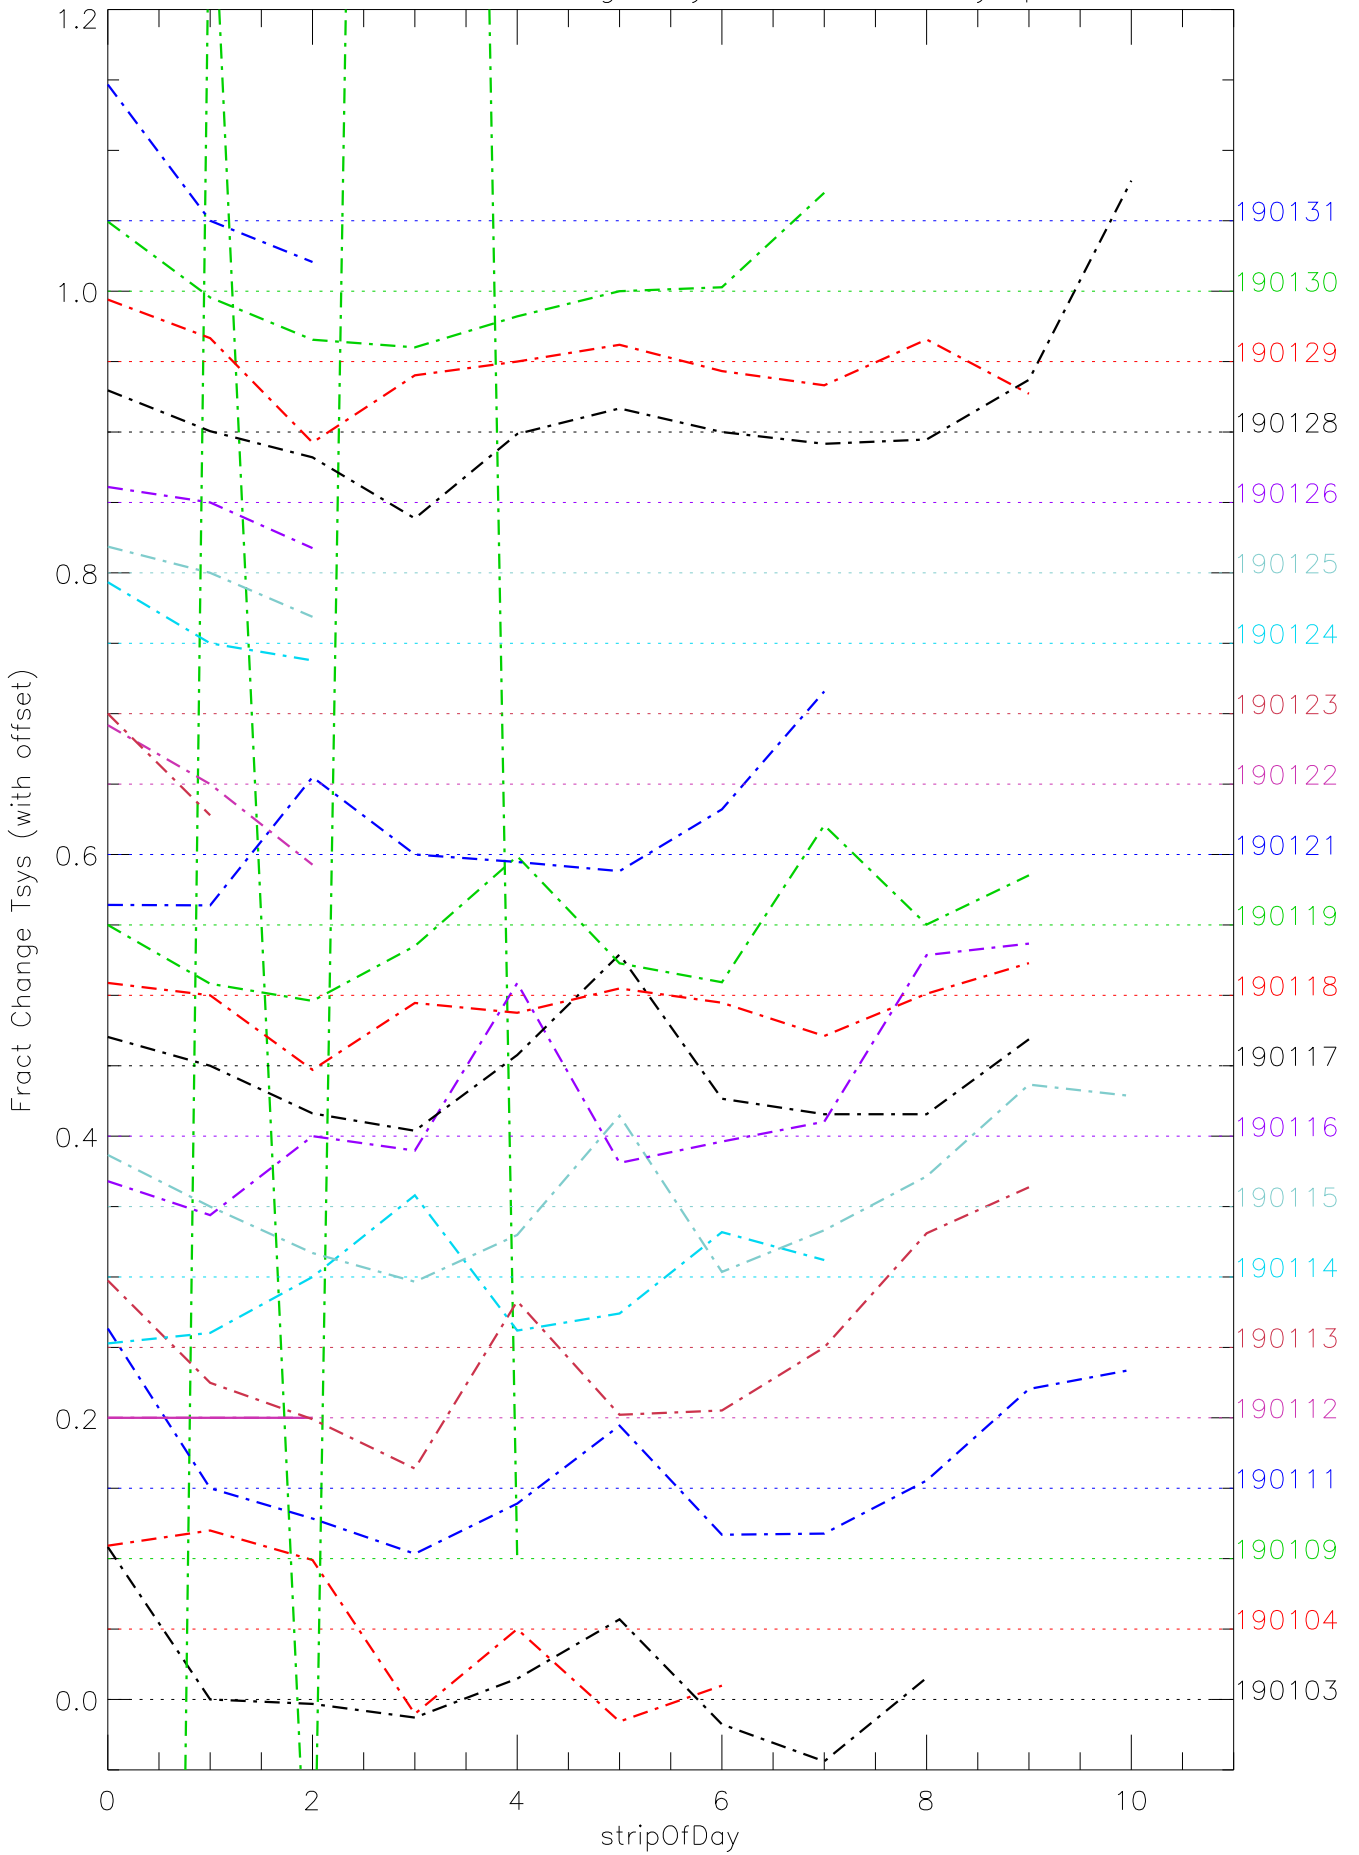

a2048 fractional change TsysK for each day. pixel:0

a2048 fractional change TsysK for each day. pixel:1

a2048 fractional change TsysK for each day. pixel:2

a2048 fractional change TsysK for each day. pixel:3

a2048 fractional change TsysK for each day. pixel:4

a2048 fractional change TsysK for each day. pixel:5

a2048 fractional change TsysK for each day. pixel:6