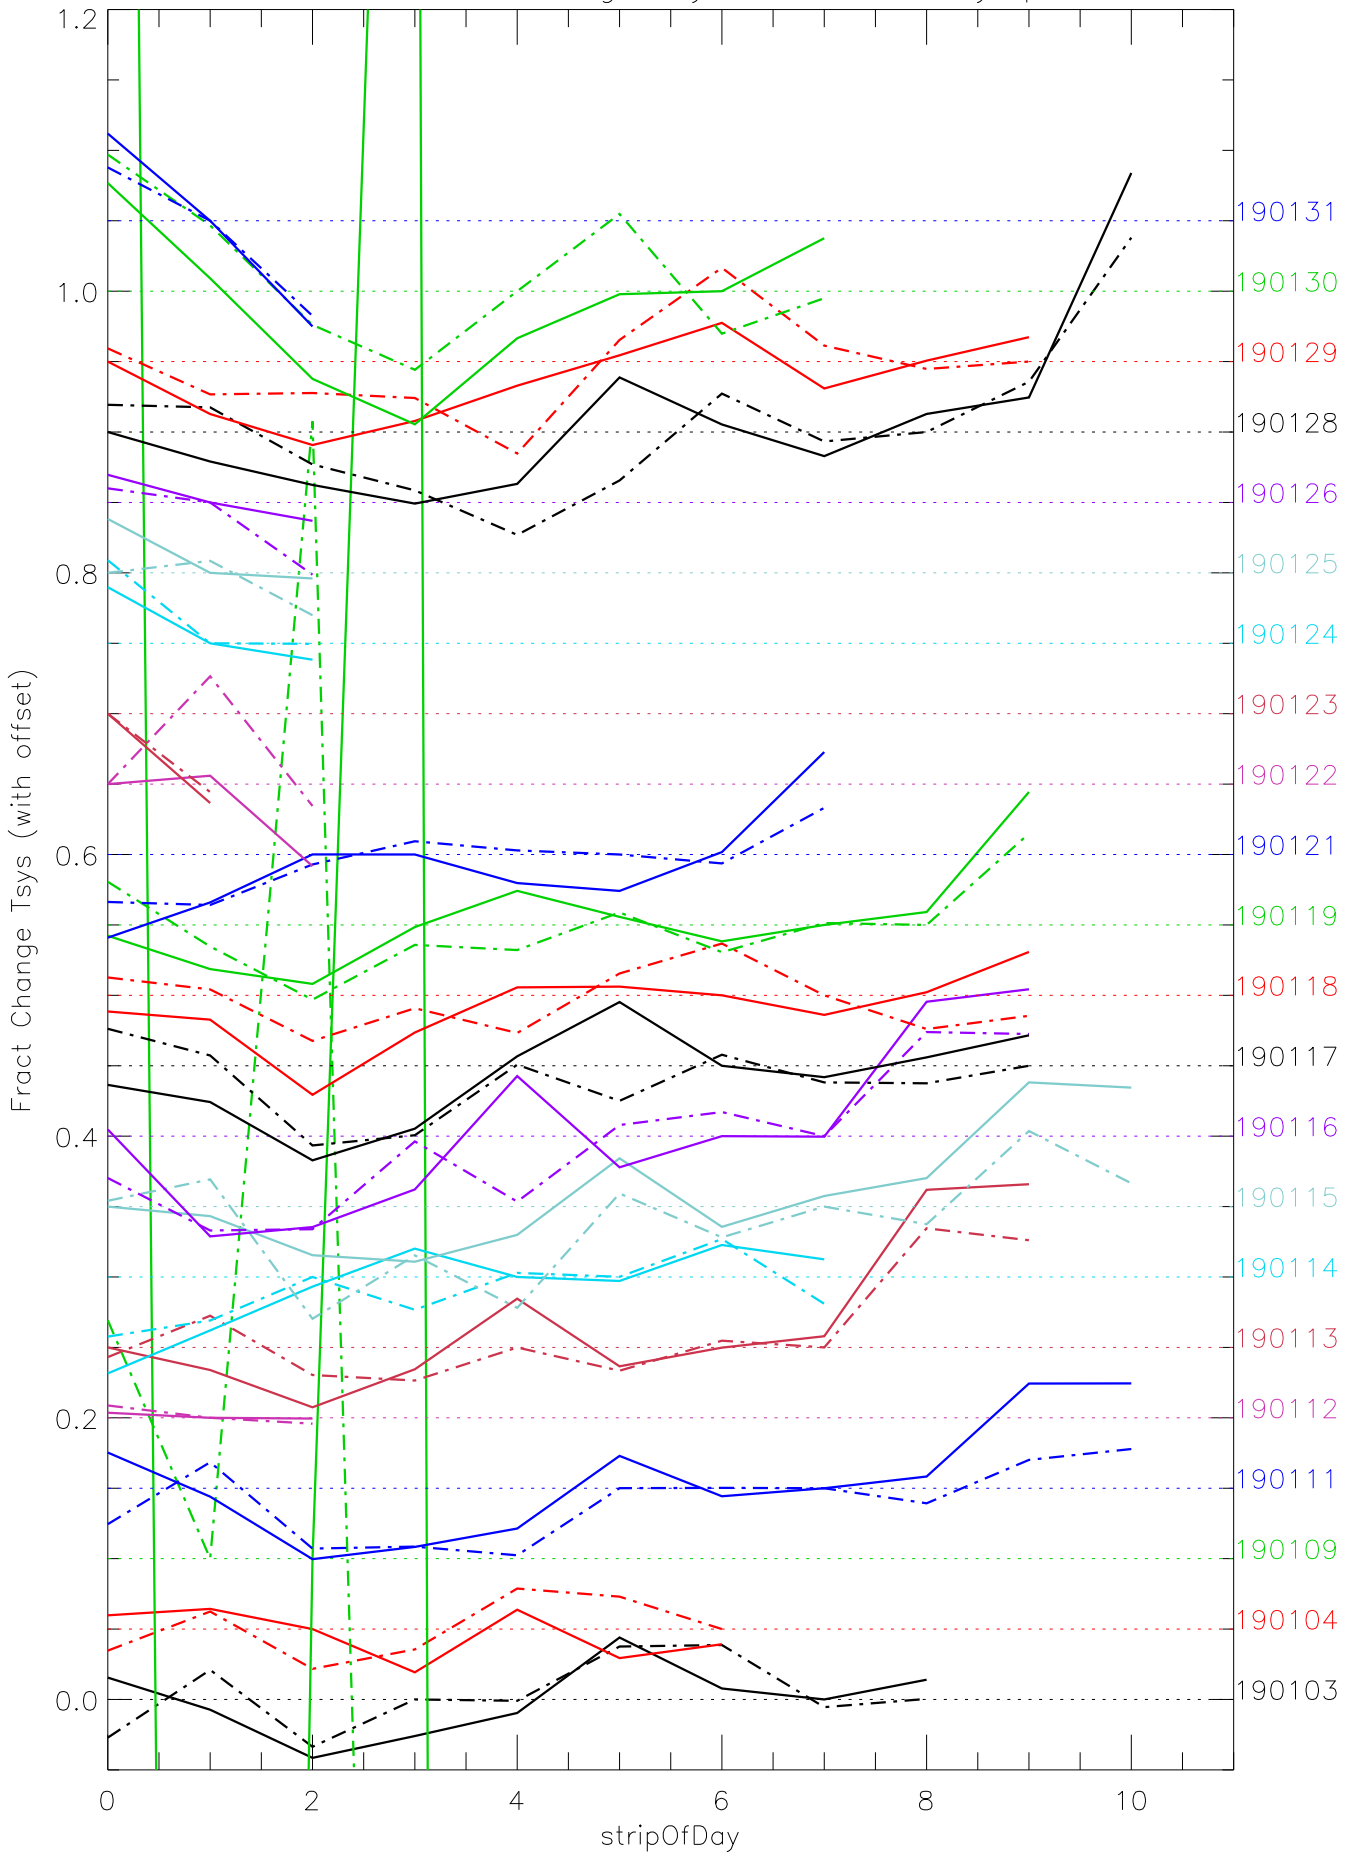

a2048 fractional change TsysK for each day. pixel:0

a2048 fractional change TsysK for each day. pixel:1

a2048 fractional change TsysK for each day. pixel:2

a2048 fractional change TsysK for each day. pixel:3

a2048 fractional change TsysK for each day. pixel:4

a2048 fractional change TsysK for each day. pixel:5

a2048 fractional change TsysK for each day. pixel:6