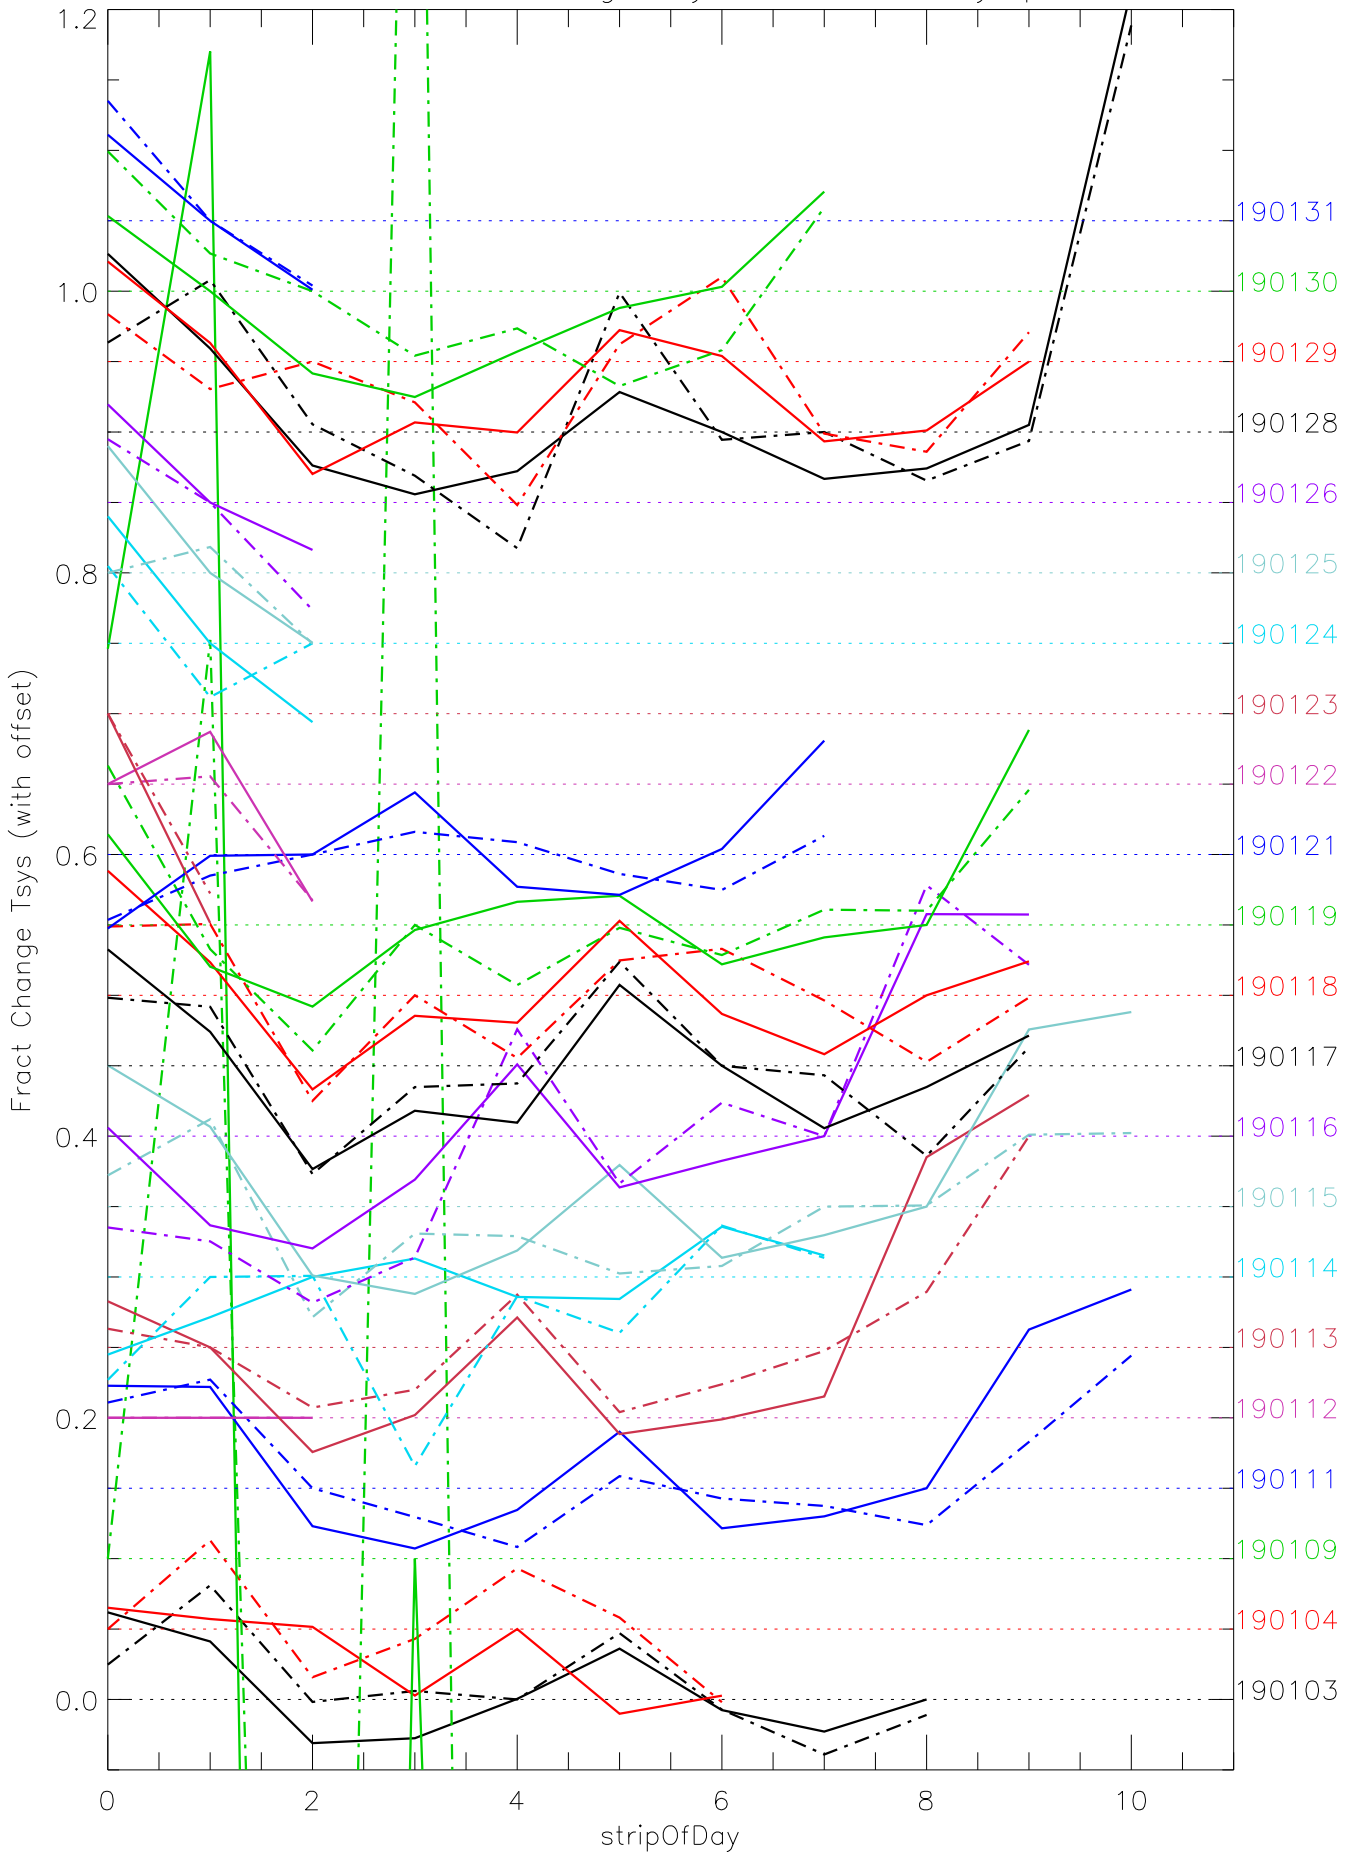

a2048 fractional change TsysK for each day. pixel:0

a2048 fractional change TsysK for each day. pixel:1

a2048 fractional change TsysK for each day. pixel:2

a2048 fractional change TsysK for each day. pixel:3

a2048 fractional change TsysK for each day. pixel:4

a2048 fractional change TsysK for each day. pixel:5

a2048 fractional change TsysK for each day. pixel:6