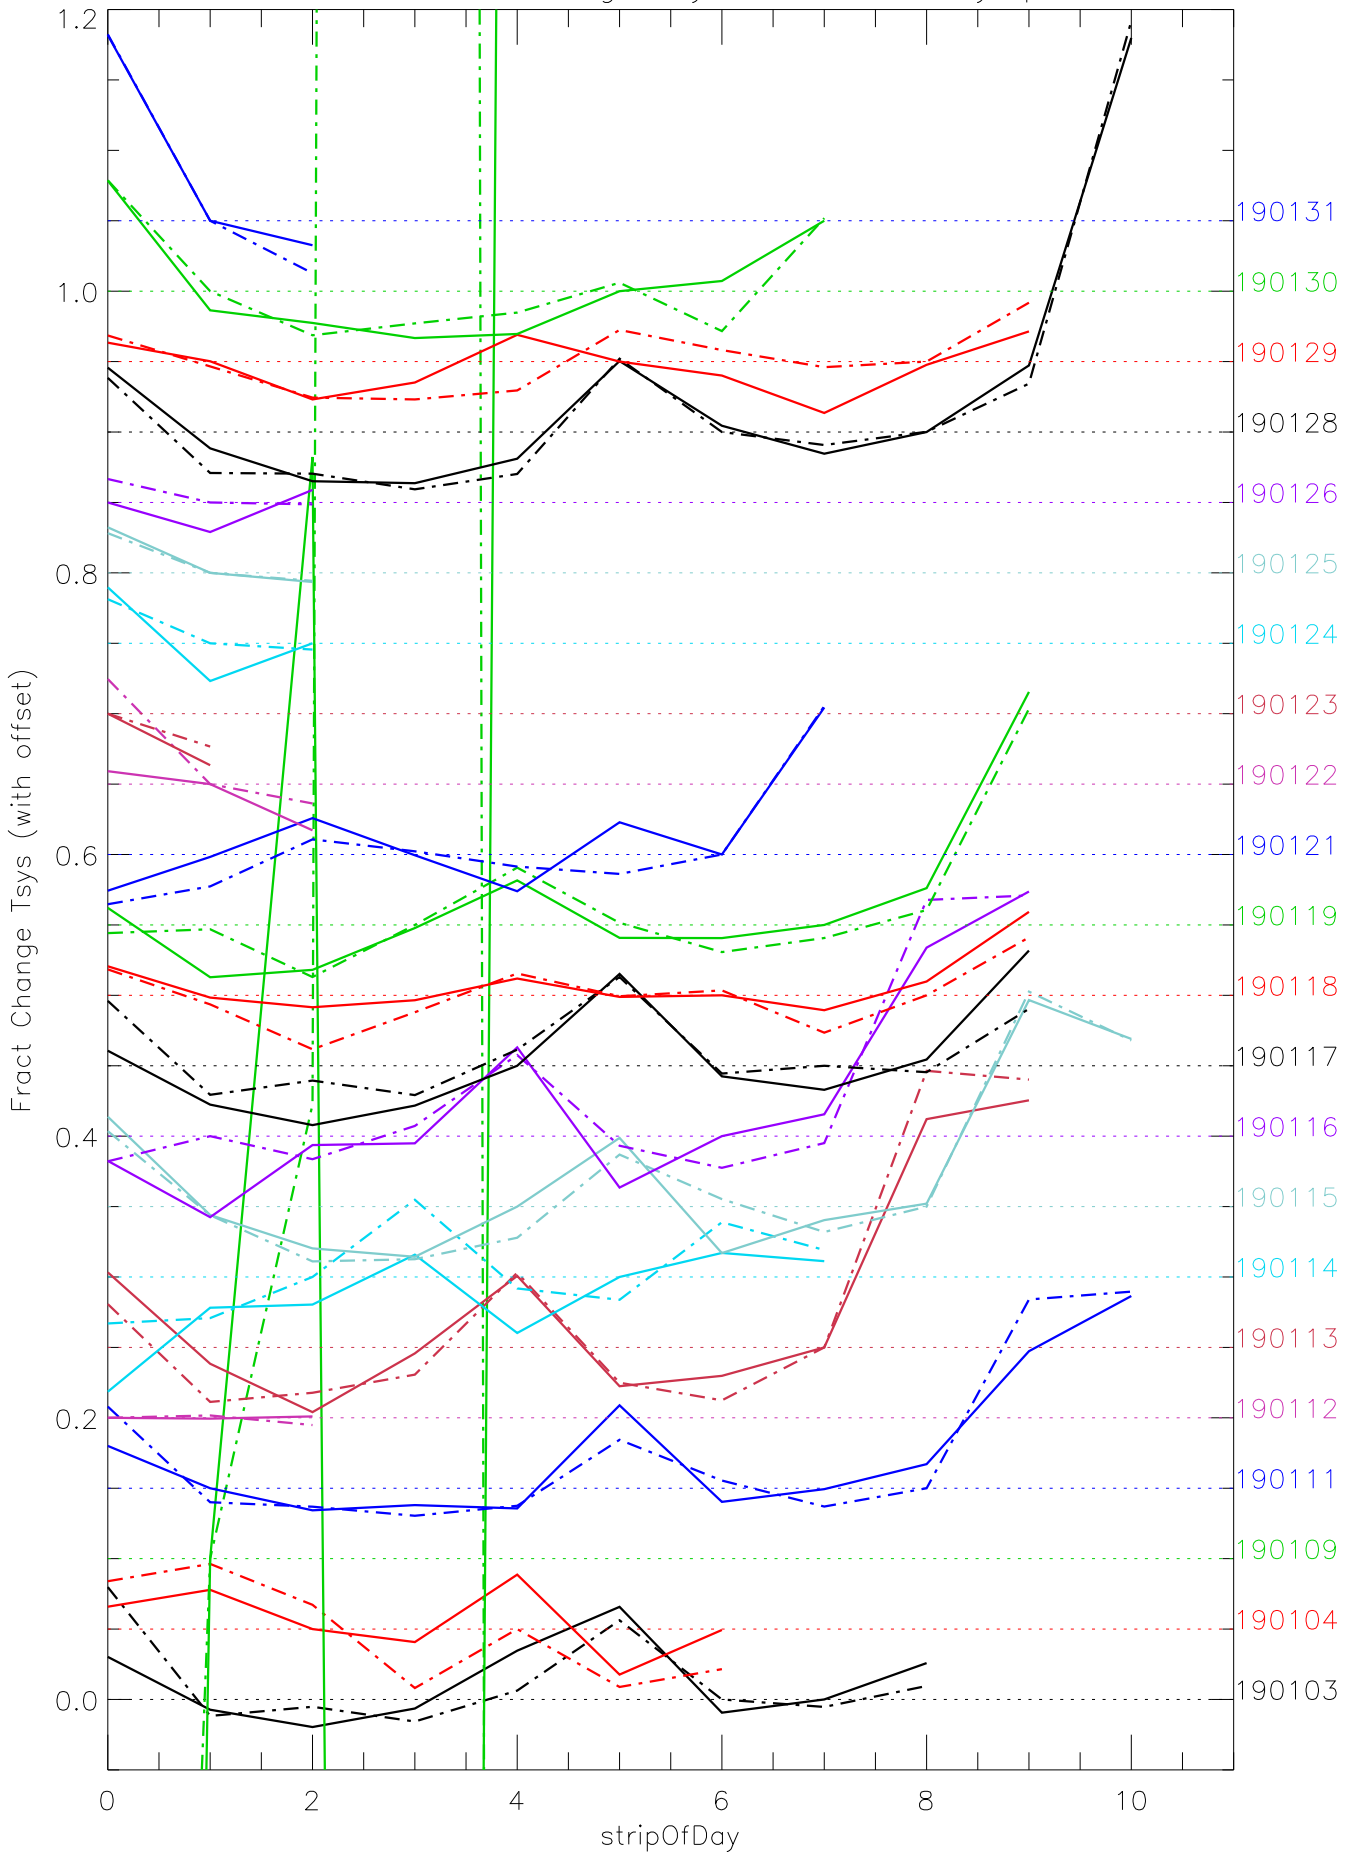

a2048 fractional change TsysK for each day. pixel:0

a2048 fractional change TsysK for each day. pixel:1

a2048 fractional change TsysK for each day. pixel:2

a2048 fractional change TsysK for each day. pixel:3

a2048 fractional change TsysK for each day. pixel:4

a2048 fractional change TsysK for each day. pixel:5

a2048 fractional change TsysK for each day. pixel:6