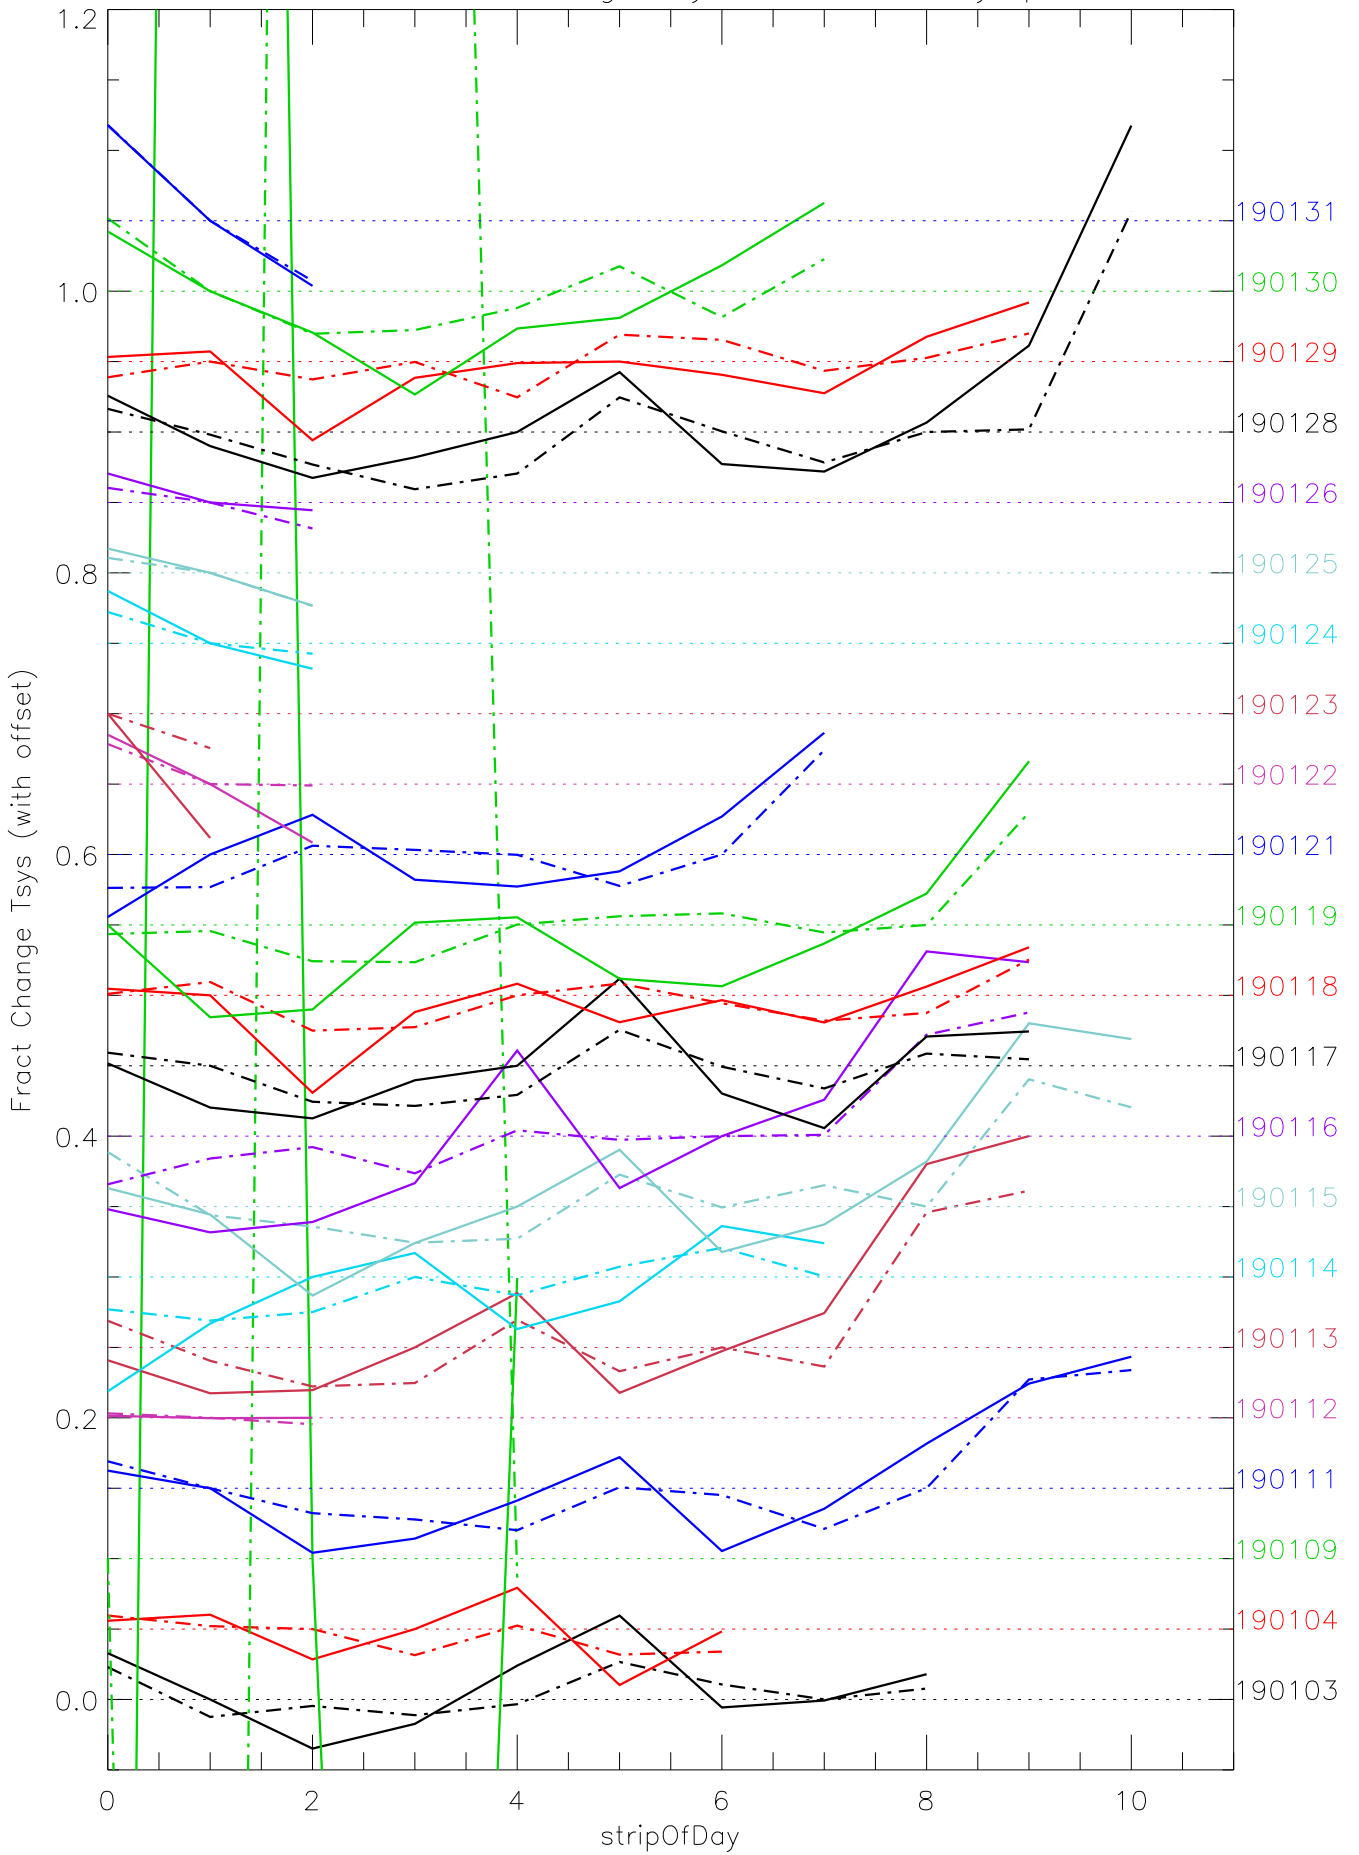

a2048 fractional change TsysK for each day. pixel:0

a2048 fractional change TsysK for each day. pixel:1

a2048 fractional change TsysK for each day. pixel:2

a2048 fractional change TsysK for each day. pixel:3

a2048 fractional change TsysK for each day. pixel:4

a2048 fractional change TsysK for each day. pixel:5

a2048 fractional change TsysK for each day. pixel:6