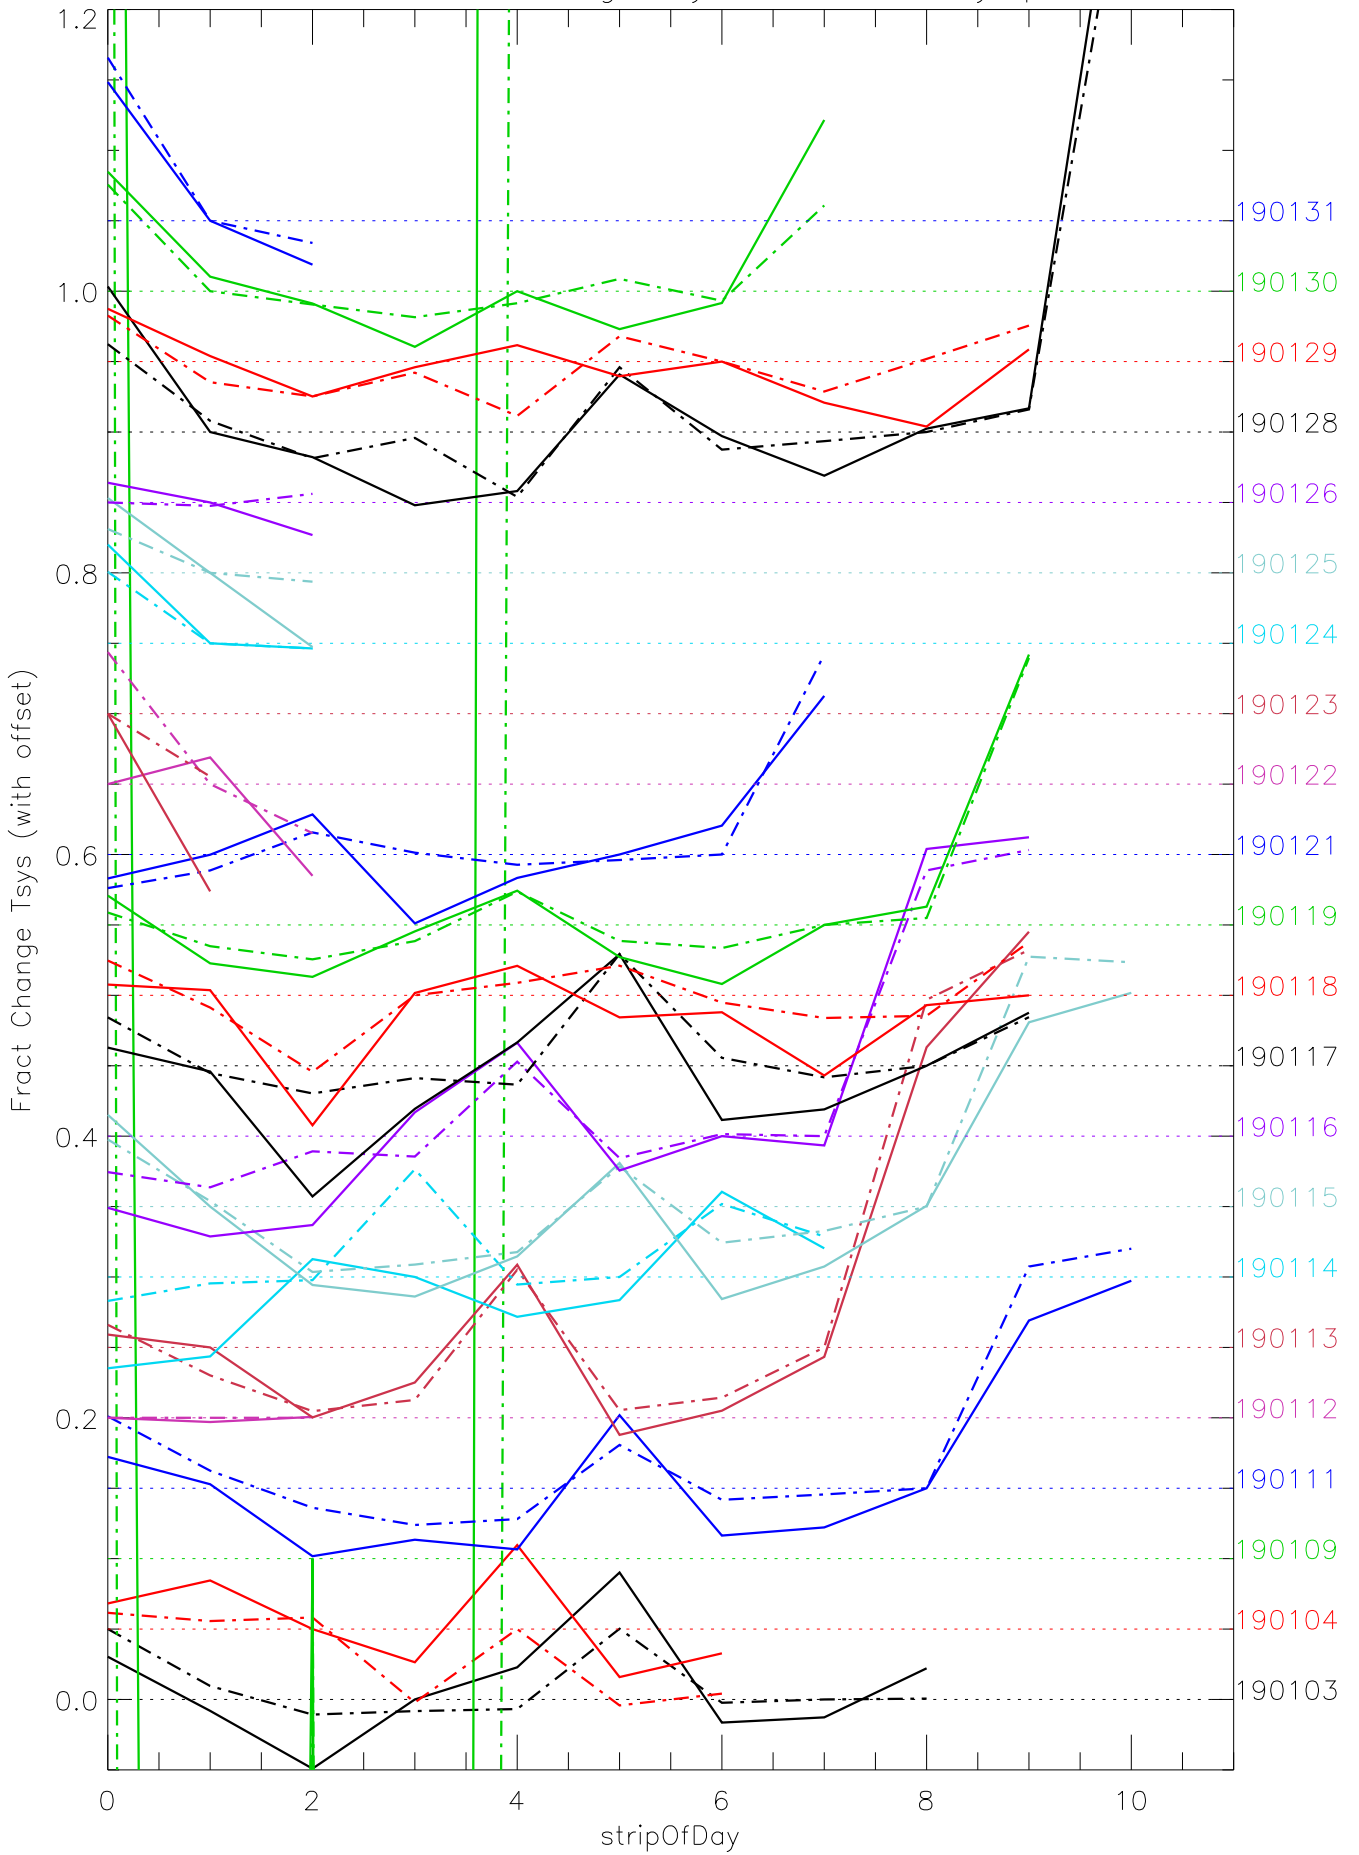

a2048 fractional change TsysK for each day. pixel:0

a2048 fractional change TsysK for each day. pixel:1

a2048 fractional change TsysK for each day. pixel:2

a2048 fractional change TsysK for each day. pixel:3

a2048 fractional change TsysK for each day. pixel:4

a2048 fractional change TsysK for each day. pixel:5

a2048 fractional change TsysK for each day. pixel:6