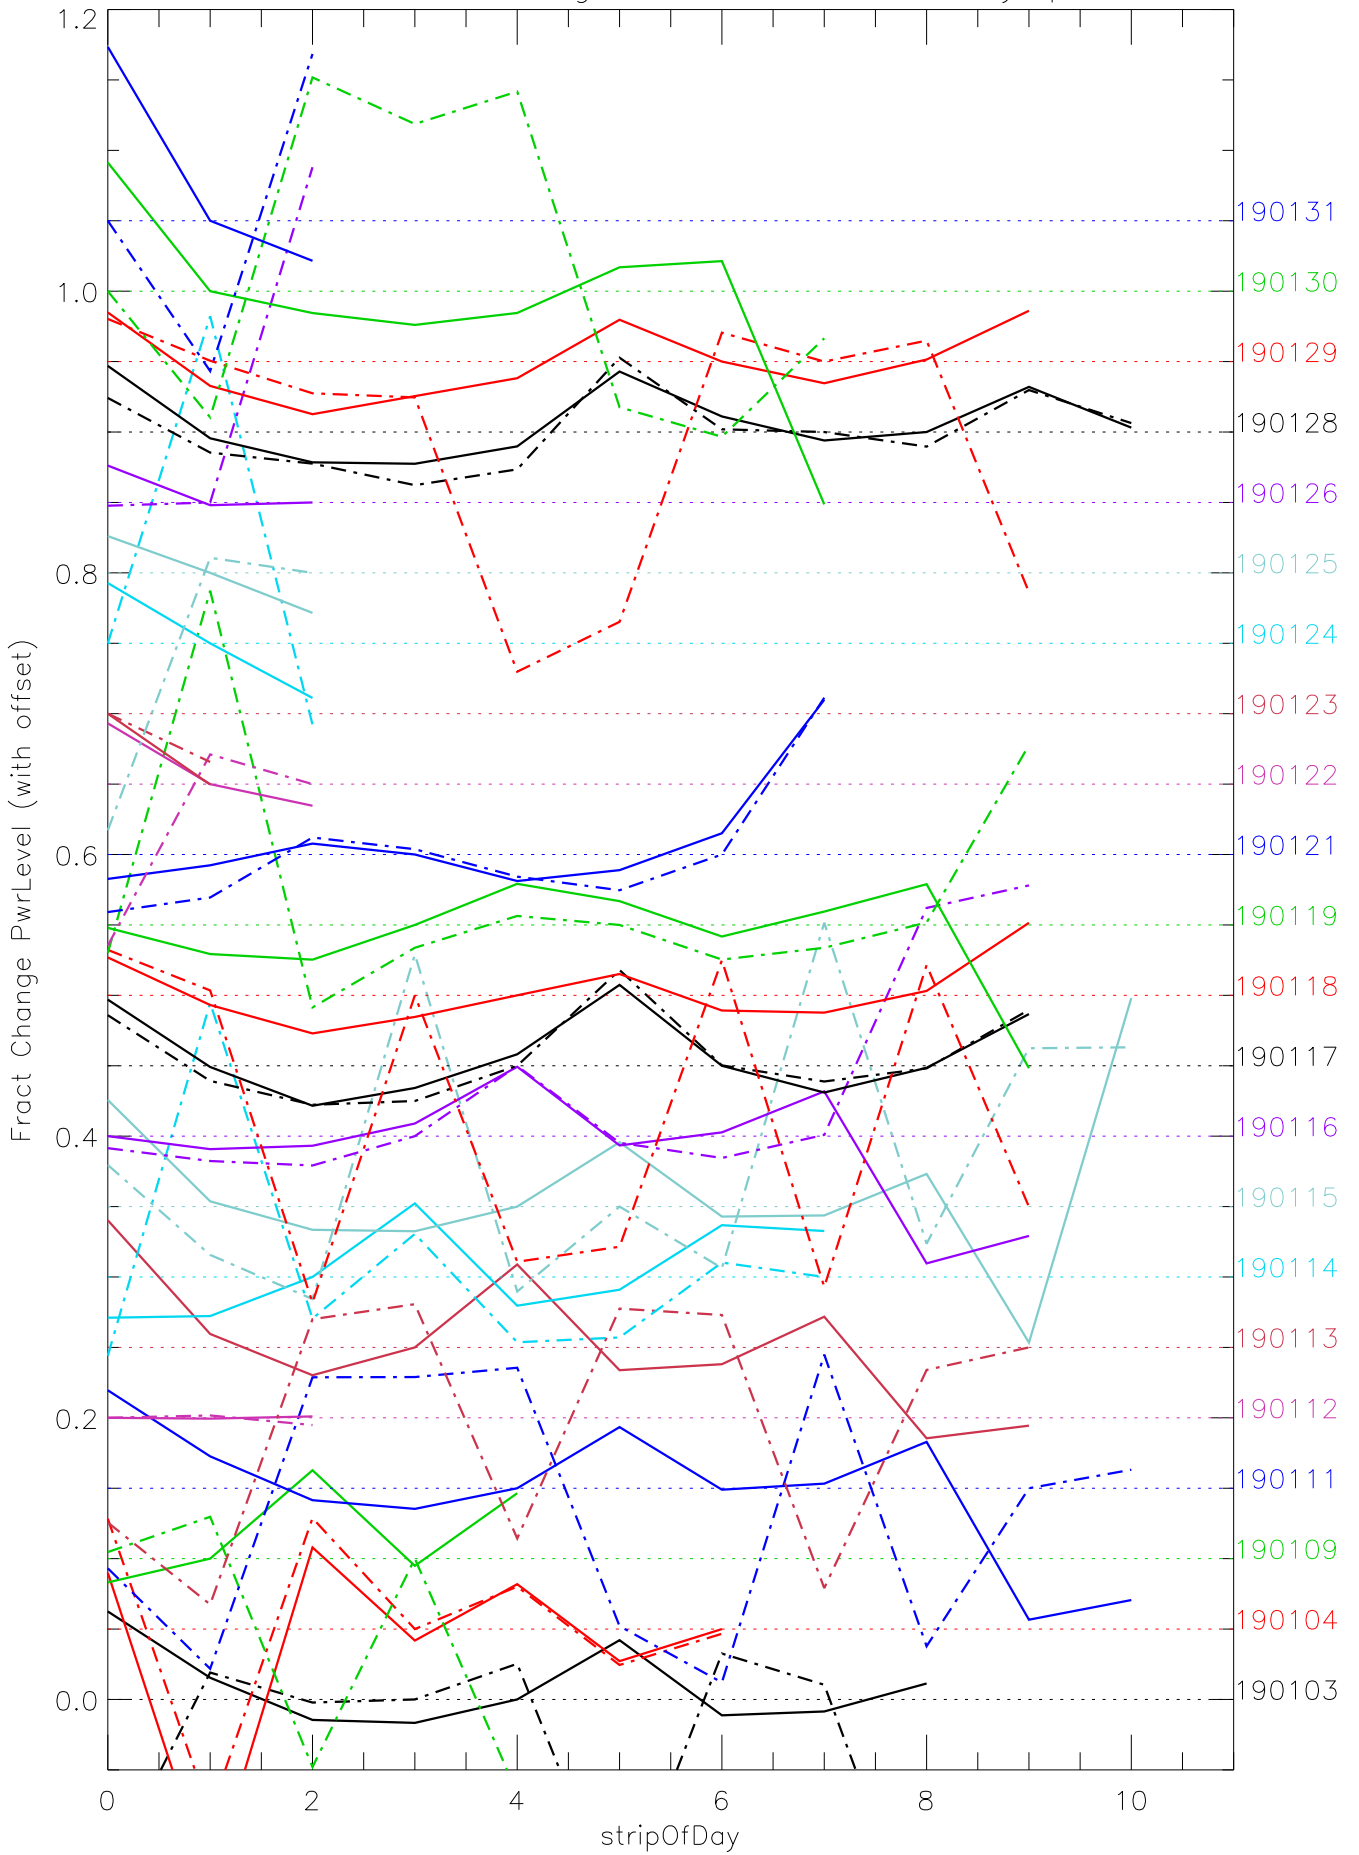

a2048 fractional change PwrLevel for each day. pixel:0

a2048 fractional change PwrLevel for each day. pixel:1

a2048 fractional change PwrLevel for each day. pixel:2

a2048 fractional change PwrLevel for each day. pixel:3

a2048 fractional change PwrLevel for each day. pixel:4

a2048 fractional change PwrLevel for each day. pixel:5

a2048 fractional change PwrLevel for each day. pixel:6