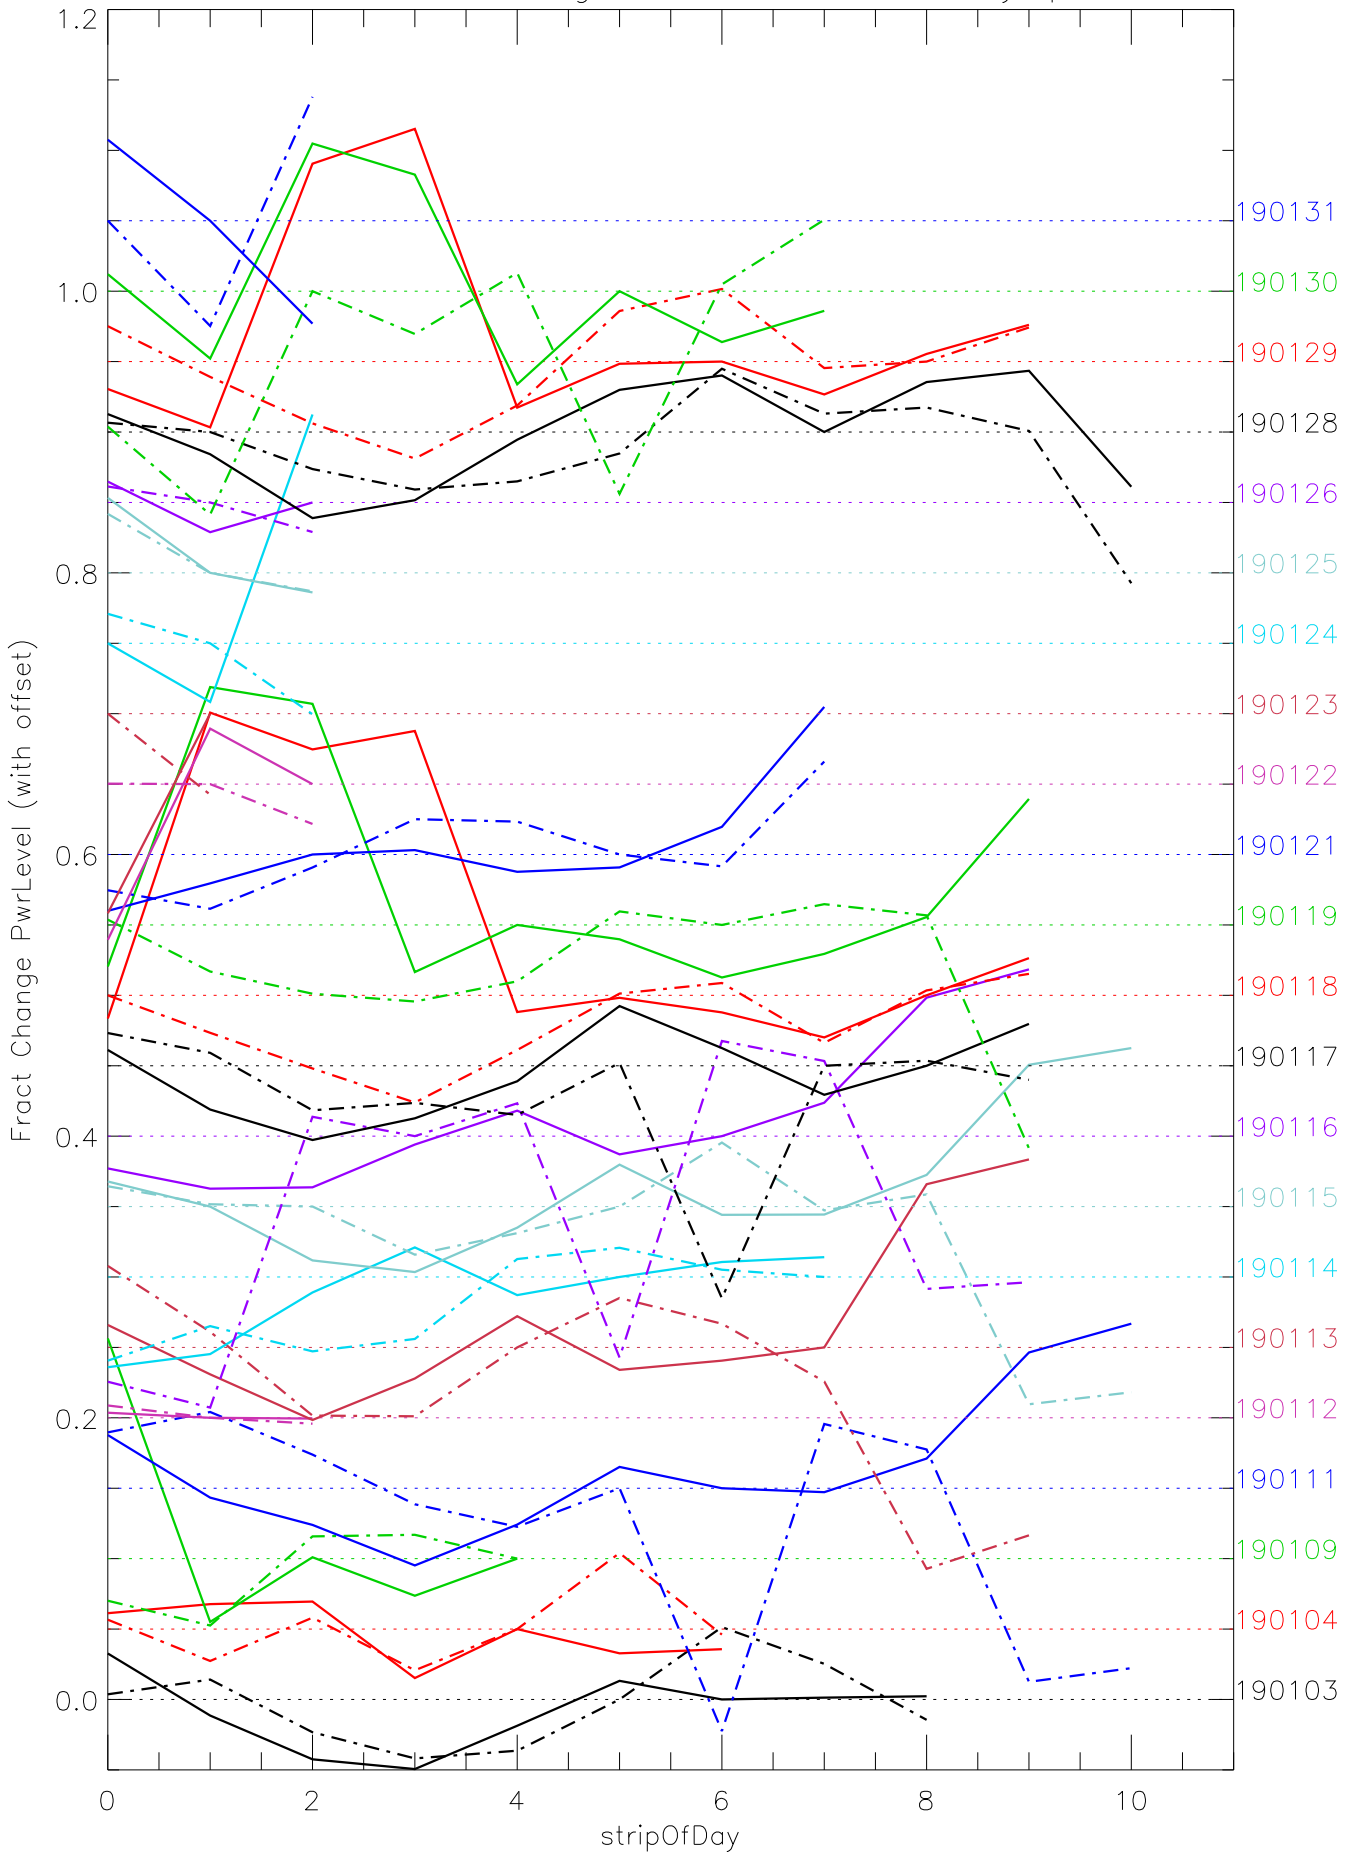

a2048 fractional change PwrLevel for each day. pixel:0

a2048 fractional change PwrLevel for each day. pixel:1

a2048 fractional change PwrLevel for each day. pixel:2

a2048 fractional change PwrLevel for each day. pixel:3

a2048 fractional change PwrLevel for each day. pixel:4

a2048 fractional change PwrLevel for each day. pixel:5

a2048 fractional change PwrLevel for each day. pixel:6