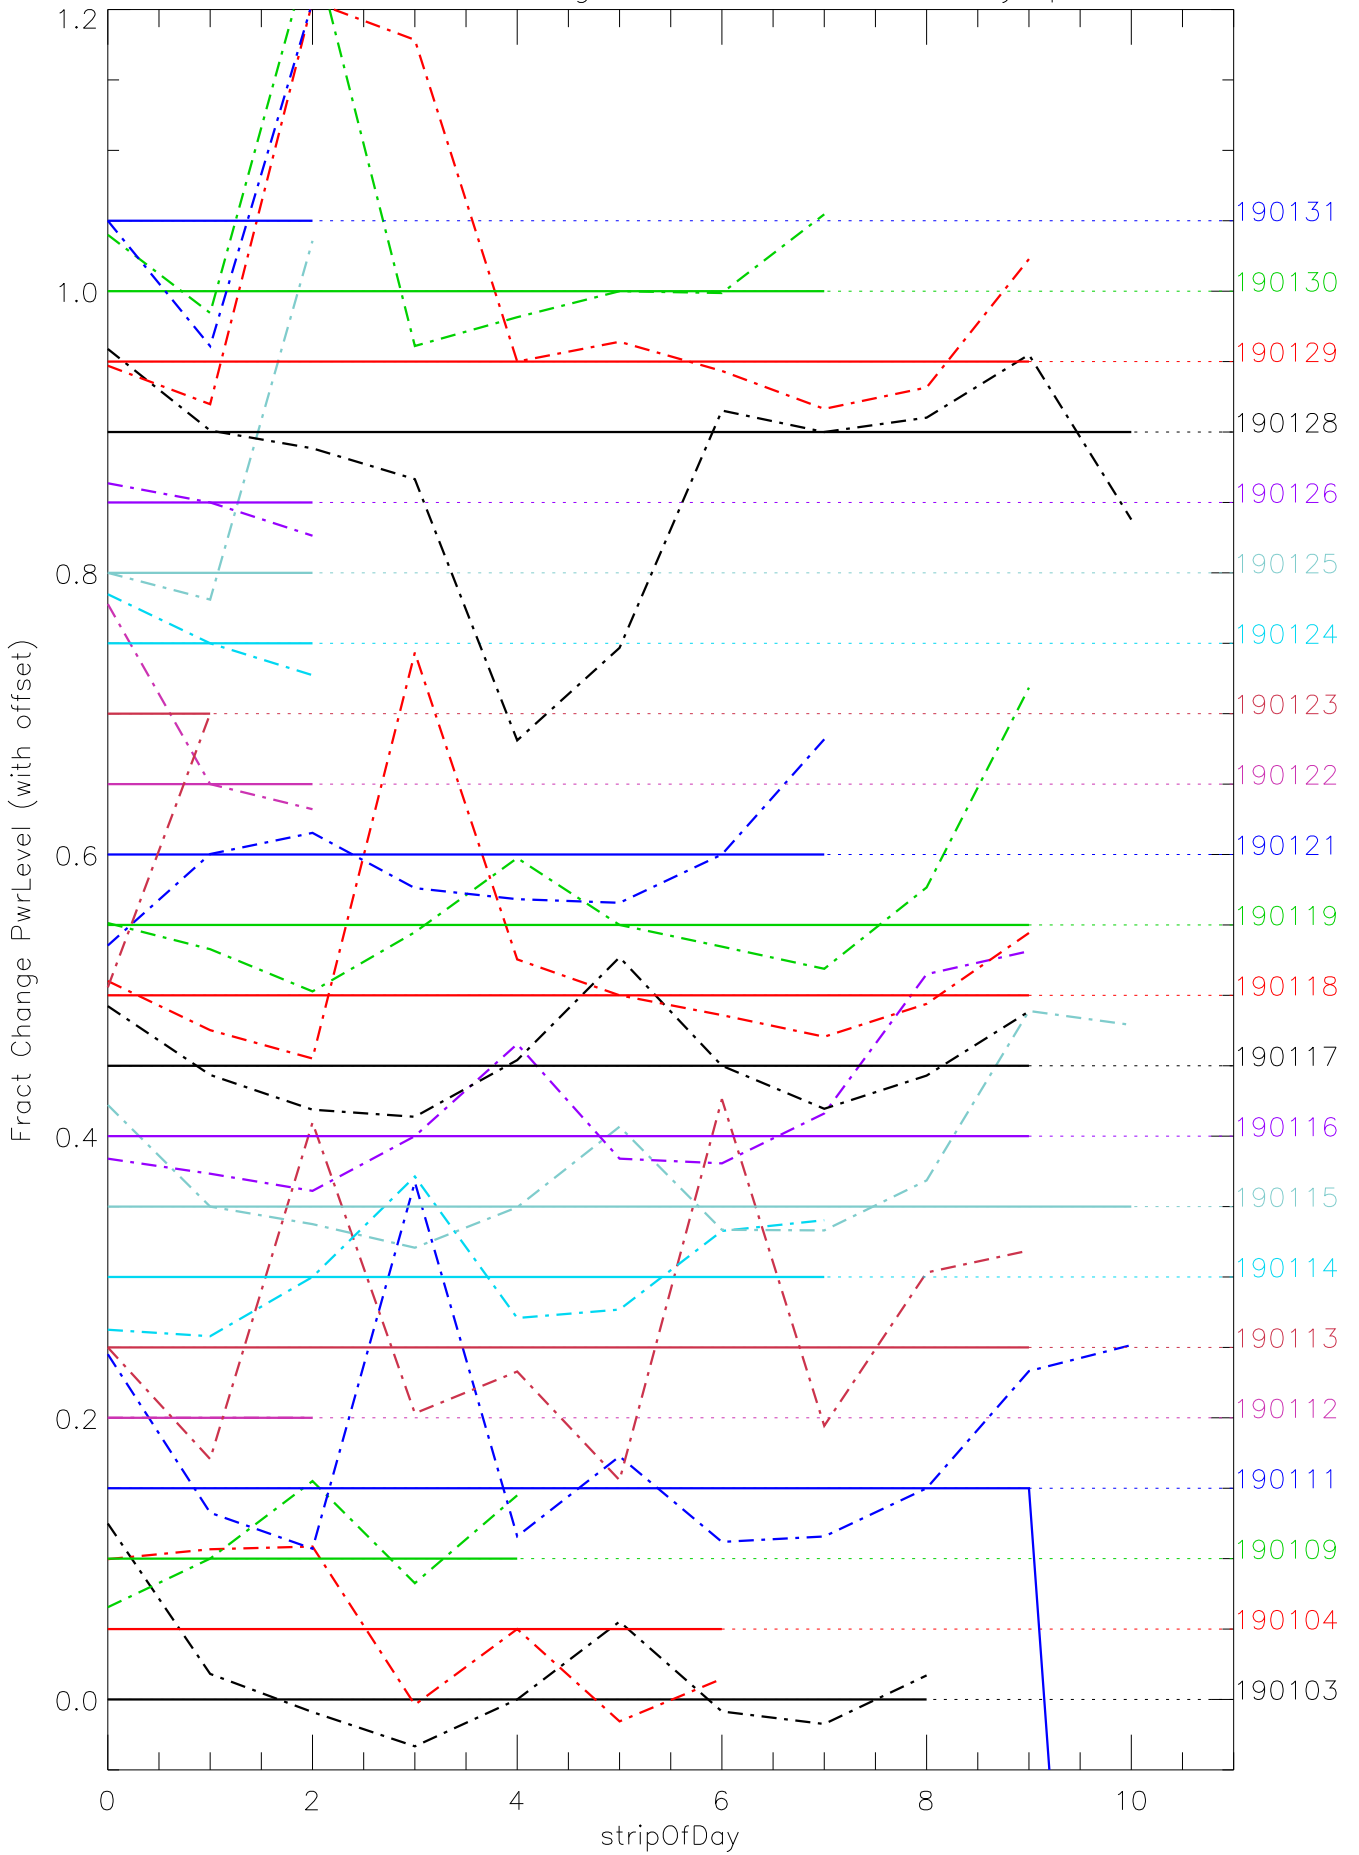

a2048 fractional change PwrLevel for each day. pixel:0

a2048 fractional change PwrLevel for each day. pixel:1

a2048 fractional change PwrLevel for each day. pixel:2

a2048 fractional change PwrLevel for each day. pixel:3

a2048 fractional change PwrLevel for each day. pixel:4

a2048 fractional change PwrLevel for each day. pixel:5

a2048 fractional change PwrLevel for each day. pixel:6