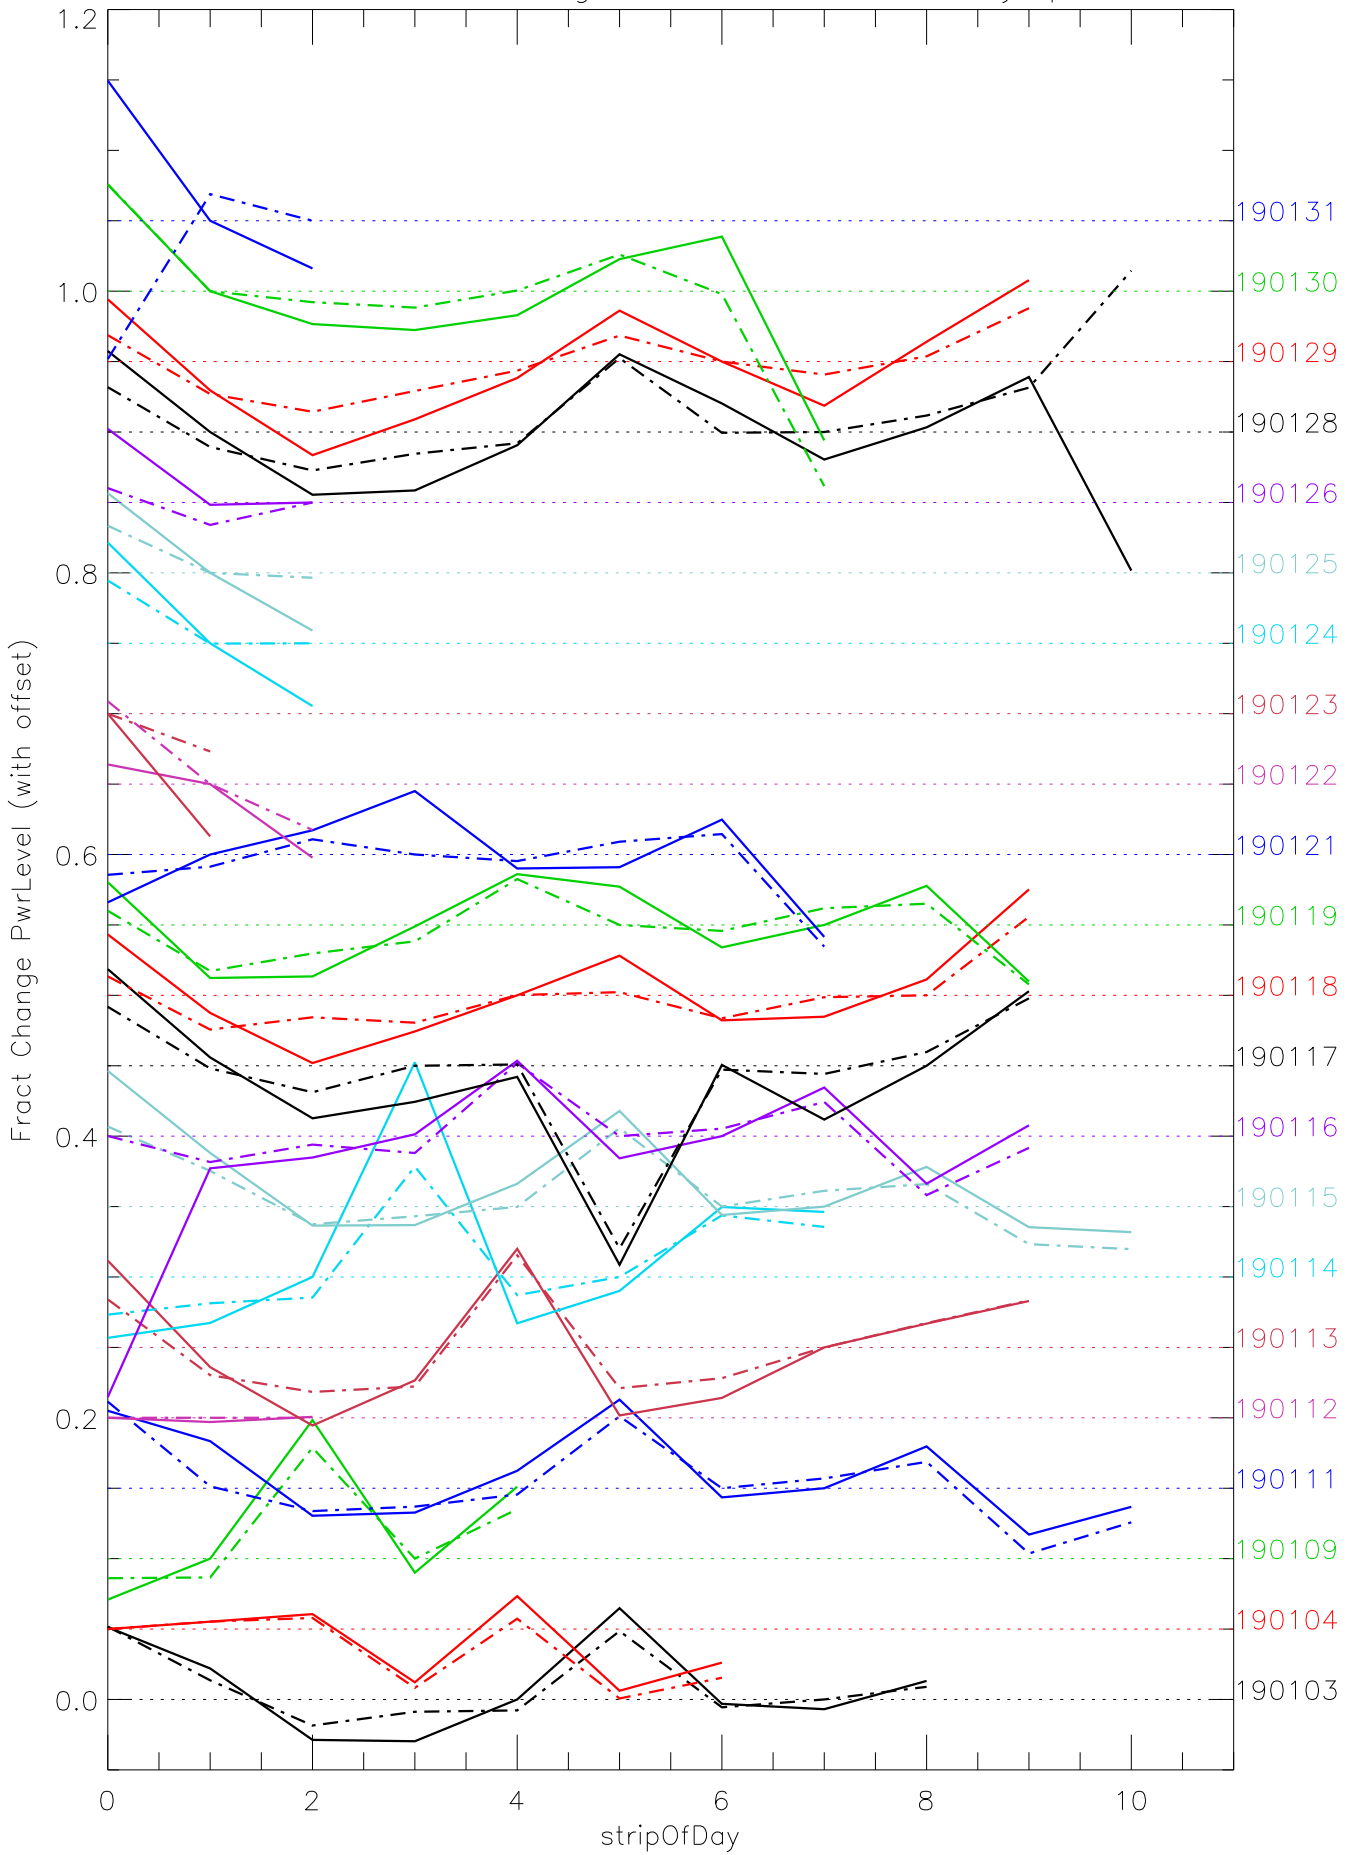

a2048 fractional change PwrLevel for each day. pixel:0

a2048 fractional change PwrLevel for each day. pixel:1

a2048 fractional change PwrLevel for each day. pixel:2

a2048 fractional change PwrLevel for each day. pixel:3

a2048 fractional change PwrLevel for each day. pixel:4

a2048 fractional change PwrLevel for each day. pixel:5

a2048 fractional change PwrLevel for each day. pixel:6