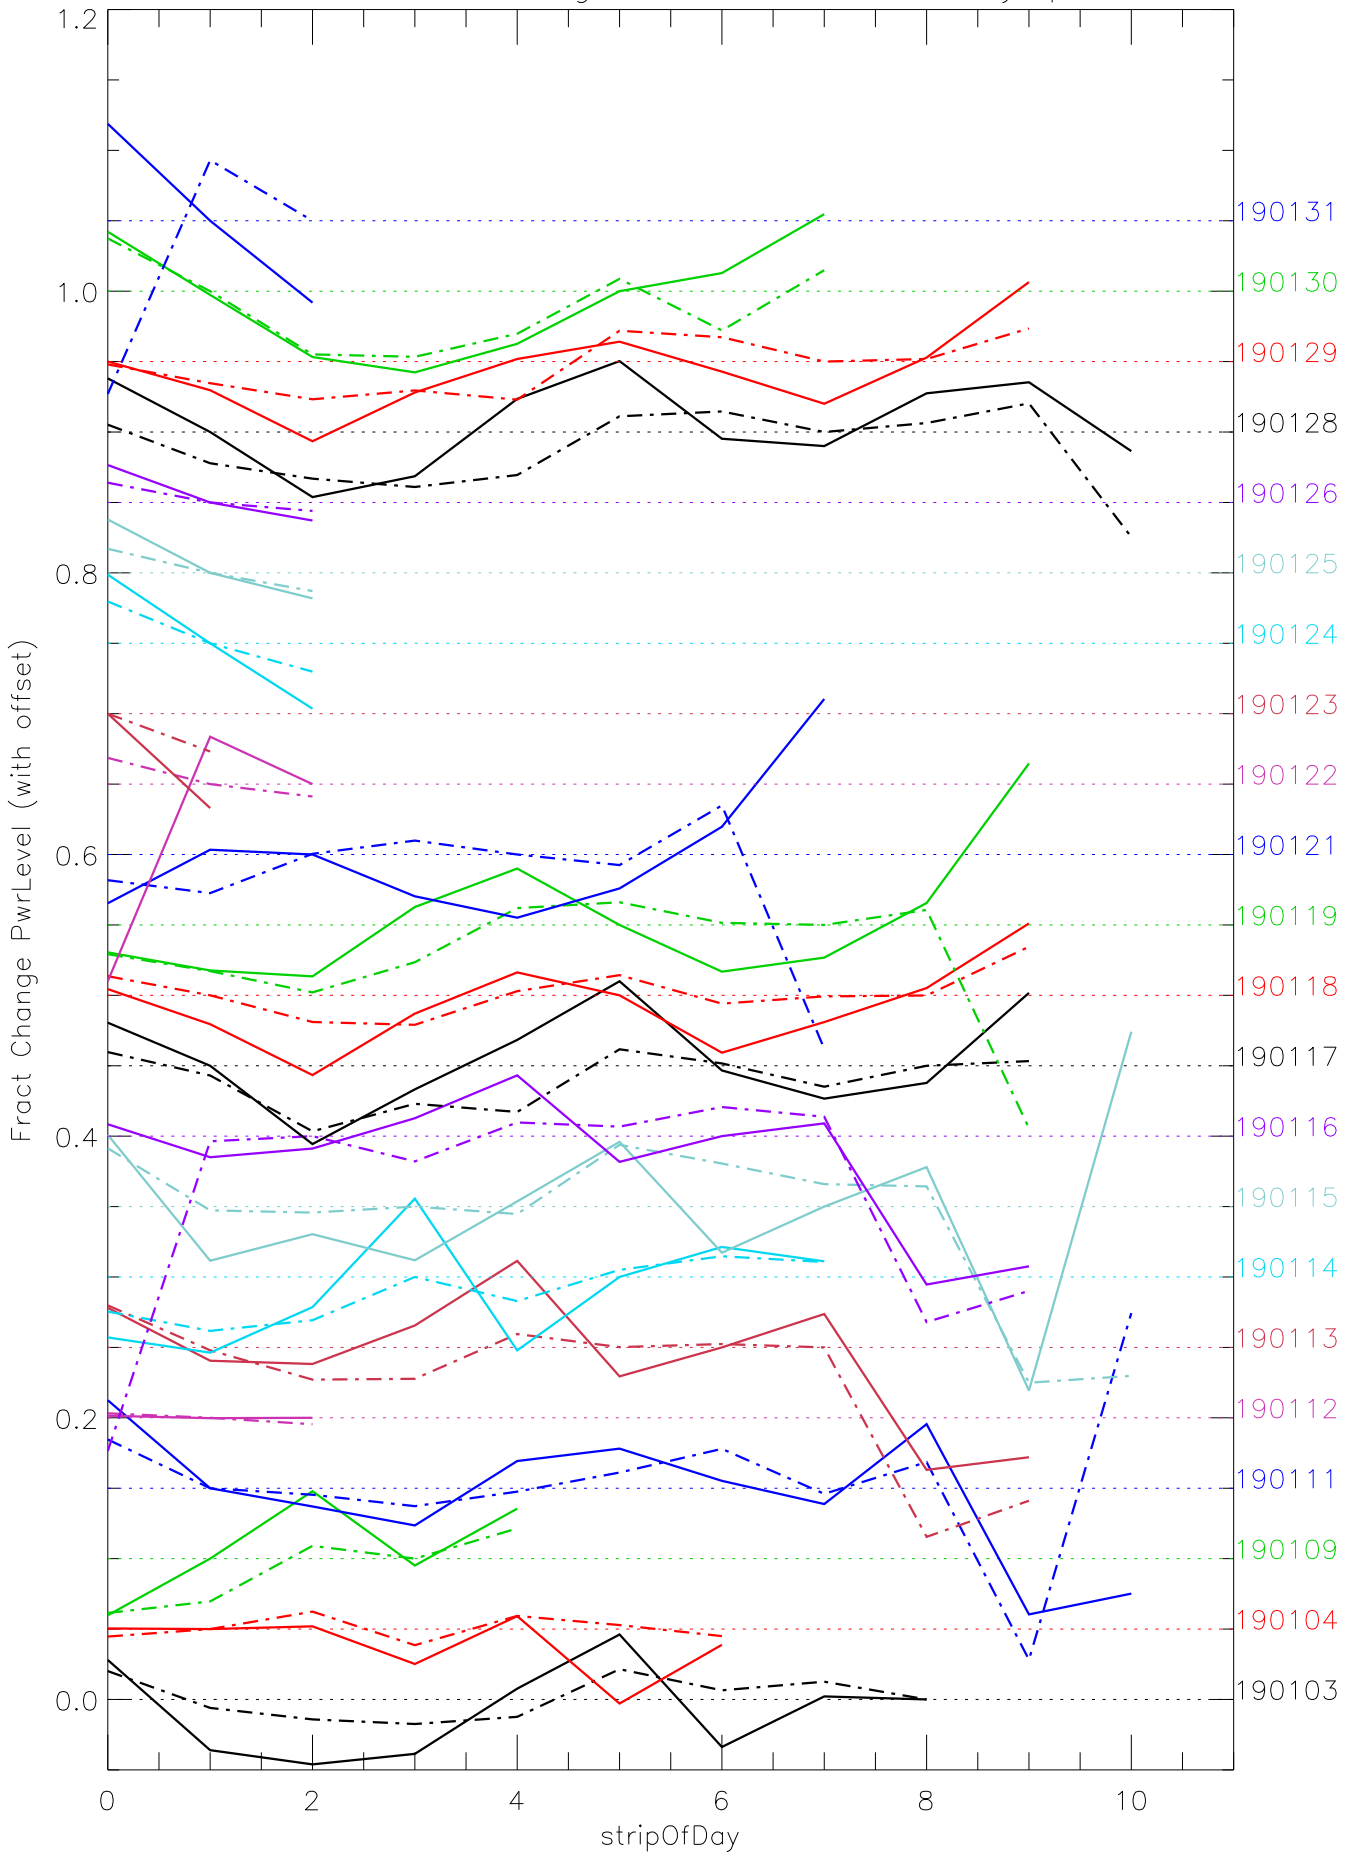

a2048 fractional change PwrLevel for each day. pixel:0

a2048 fractional change PwrLevel for each day. pixel:1

a2048 fractional change PwrLevel for each day. pixel:2

a2048 fractional change PwrLevel for each day. pixel:3

a2048 fractional change PwrLevel for each day. pixel:4

a2048 fractional change PwrLevel for each day. pixel:5

a2048 fractional change PwrLevel for each day. pixel:6