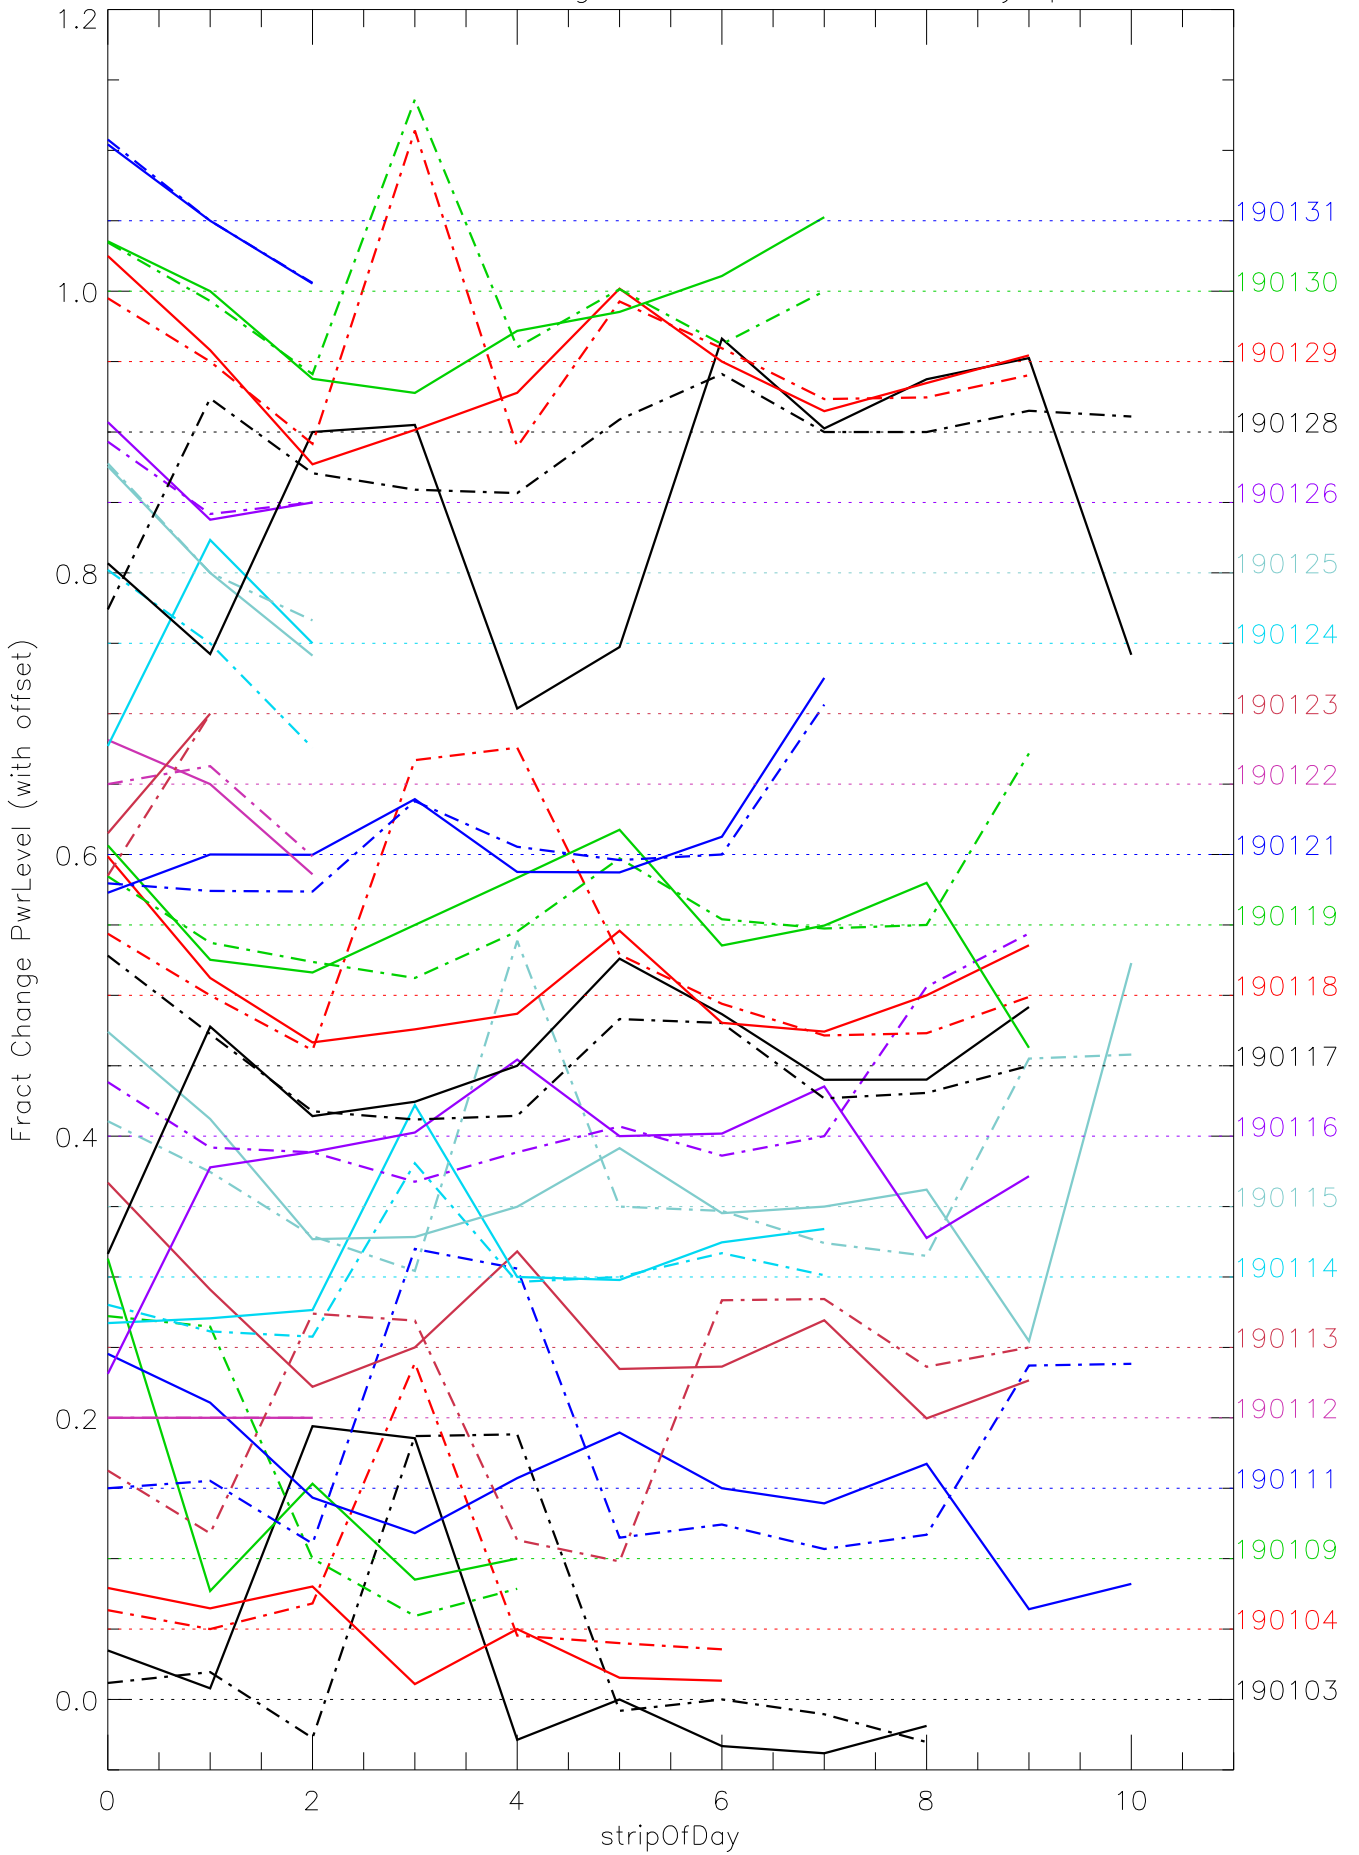

a2048 fractional change PwrLevel for each day. pixel:0

a2048 fractional change PwrLevel for each day. pixel:1

a2048 fractional change PwrLevel for each day. pixel:2

a2048 fractional change PwrLevel for each day. pixel:3

a2048 fractional change PwrLevel for each day. pixel:4

a2048 fractional change PwrLevel for each day. pixel:5

a2048 fractional change PwrLevel for each day. pixel:6