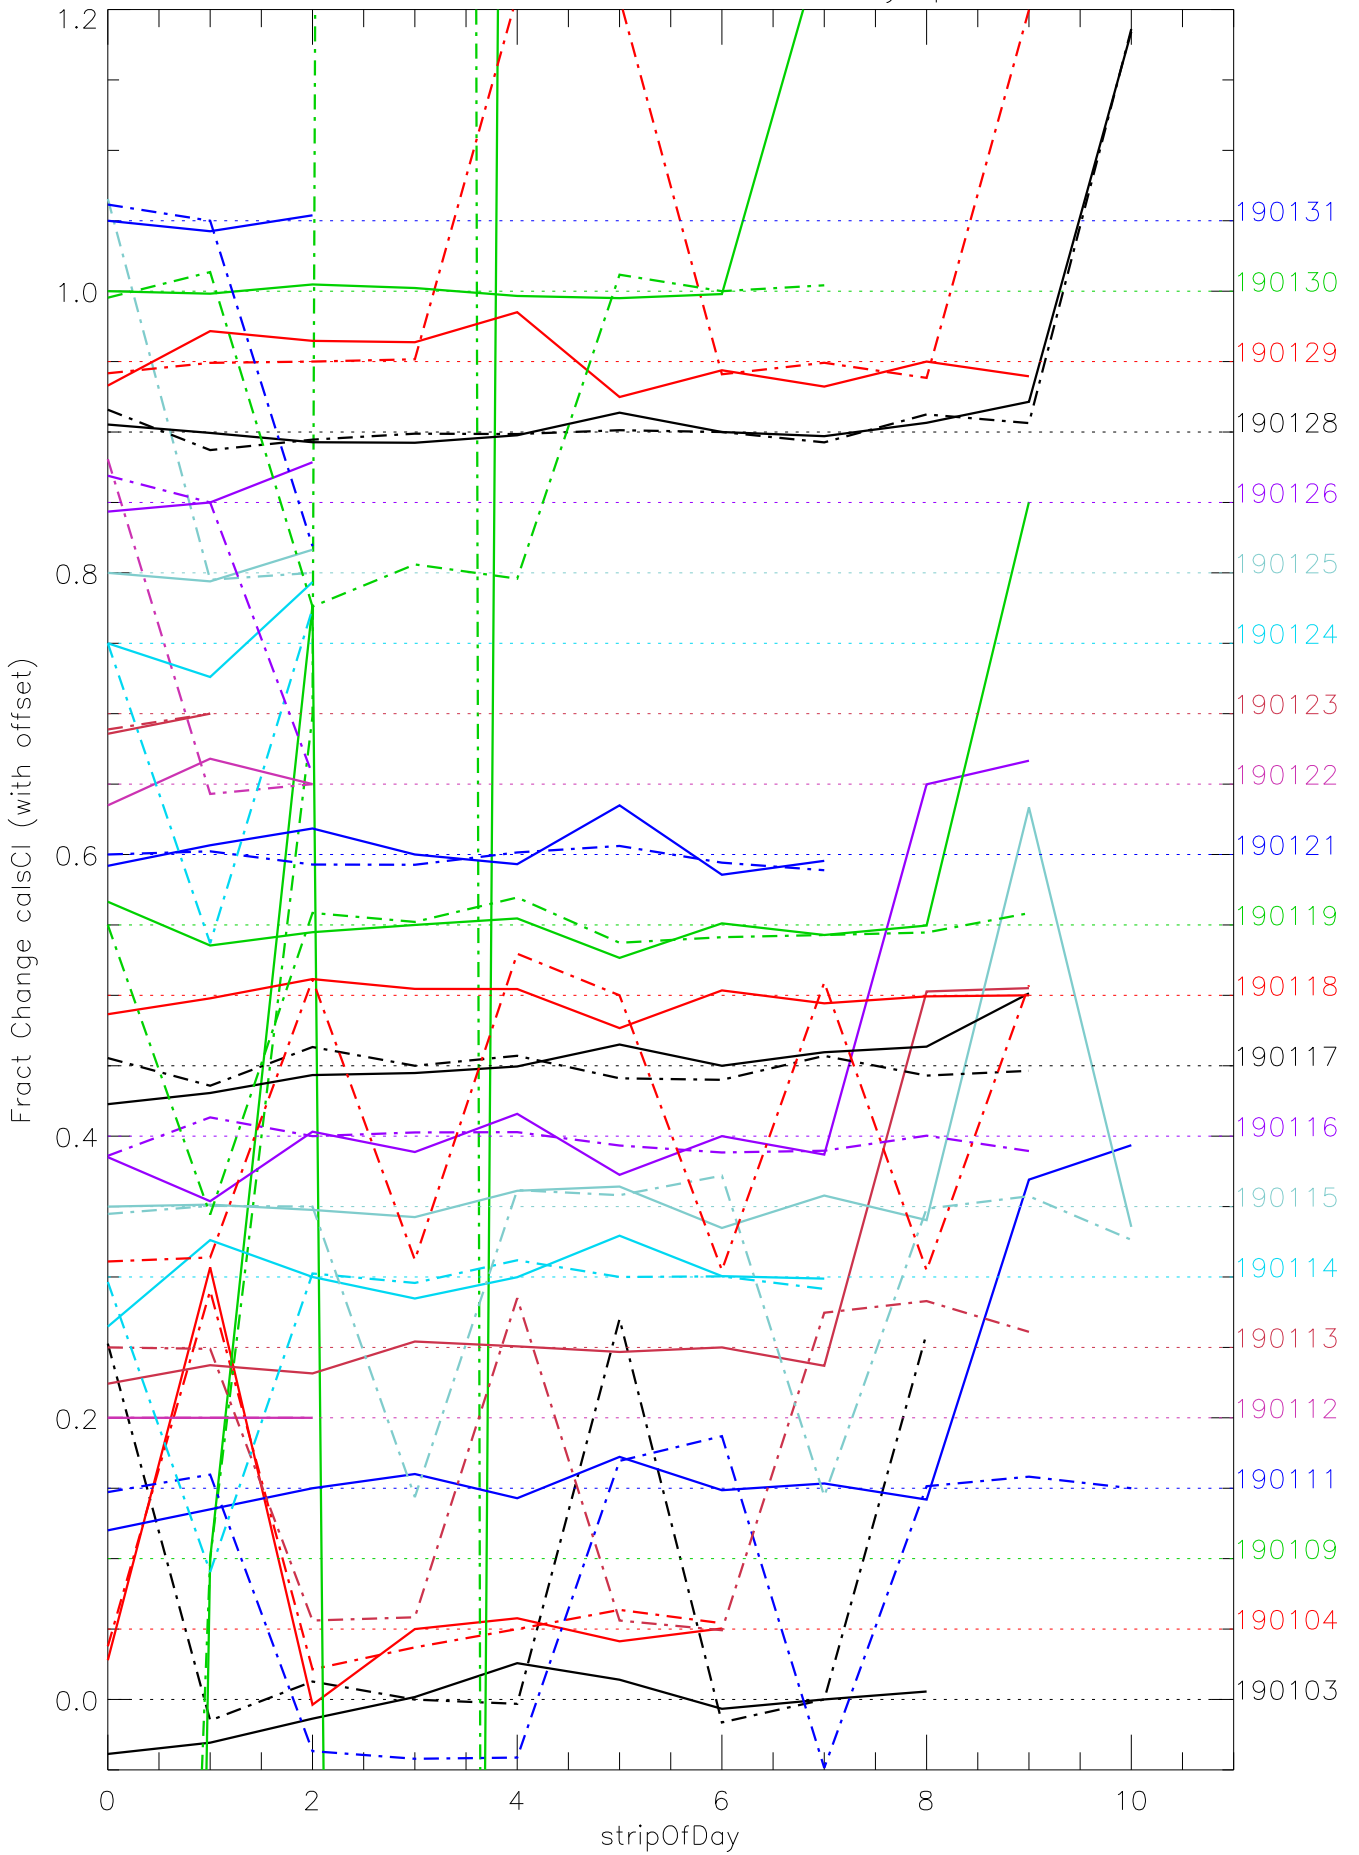

a2048 calsci factors for each day. pixel:0

a2048 calsci factors for each day. pixel:1

a2048 calsci factors for each day. pixel:2

a2048 calsci factors for each day. pixel:3

a2048 calsci factors for each day. pixel:4

a2048 calsci factors for each day. pixel:5

a2048 calsc1 factors for each day. pixel:6