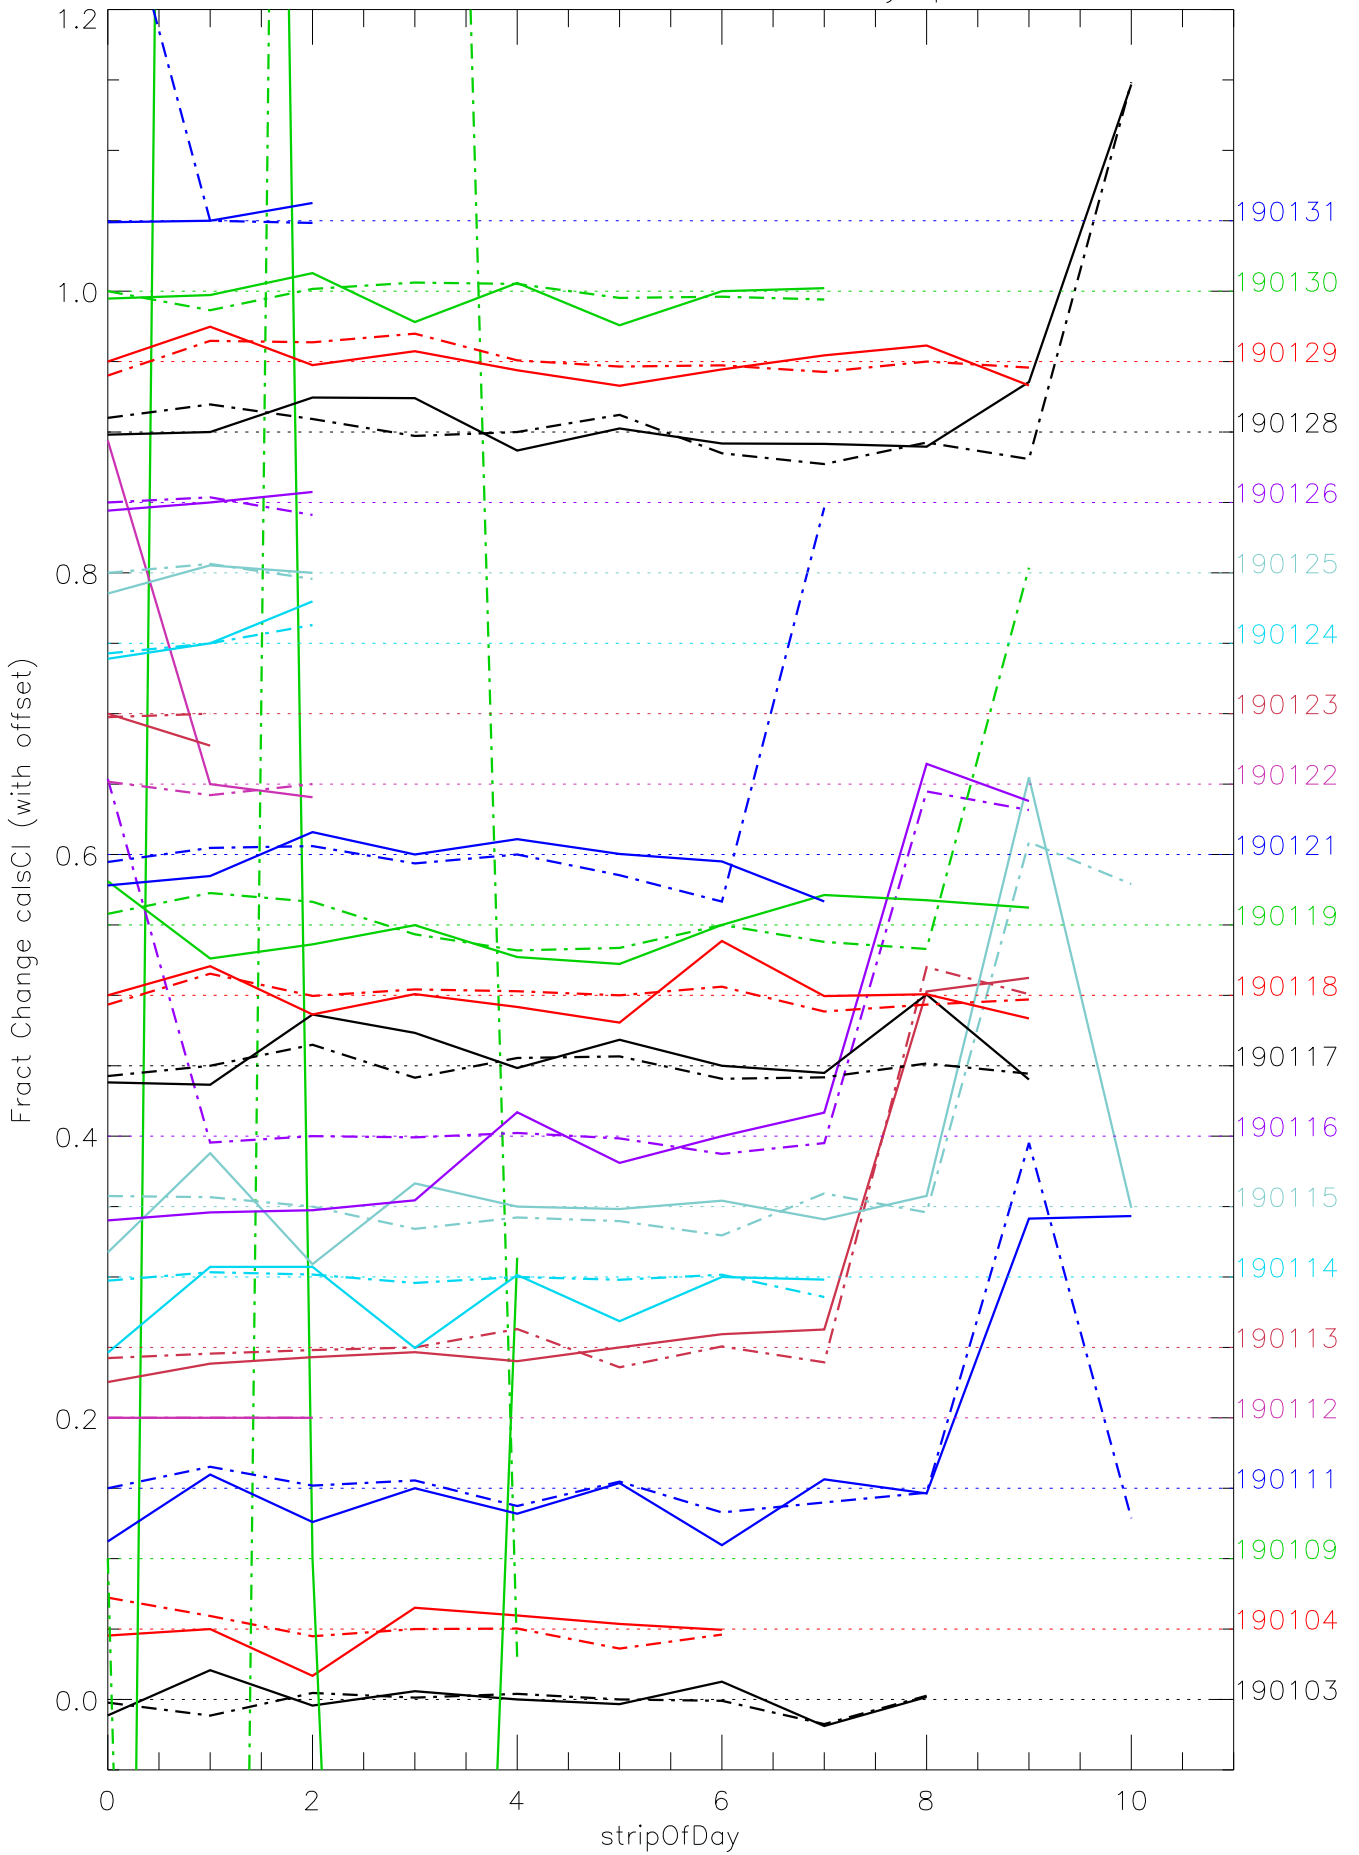

a2048 calsci factors for each day. pixel:0

a2048 calsci factors for each day. pixel:1

a2048 calsci factors for each day. pixel:2

a2048 calsci factors for each day. pixel:3

a2048 calsci factors for each day. pixel:4

a2048 calsci factors for each day. pixel:5

a2048 calsc1 factors for each day. pixel:6