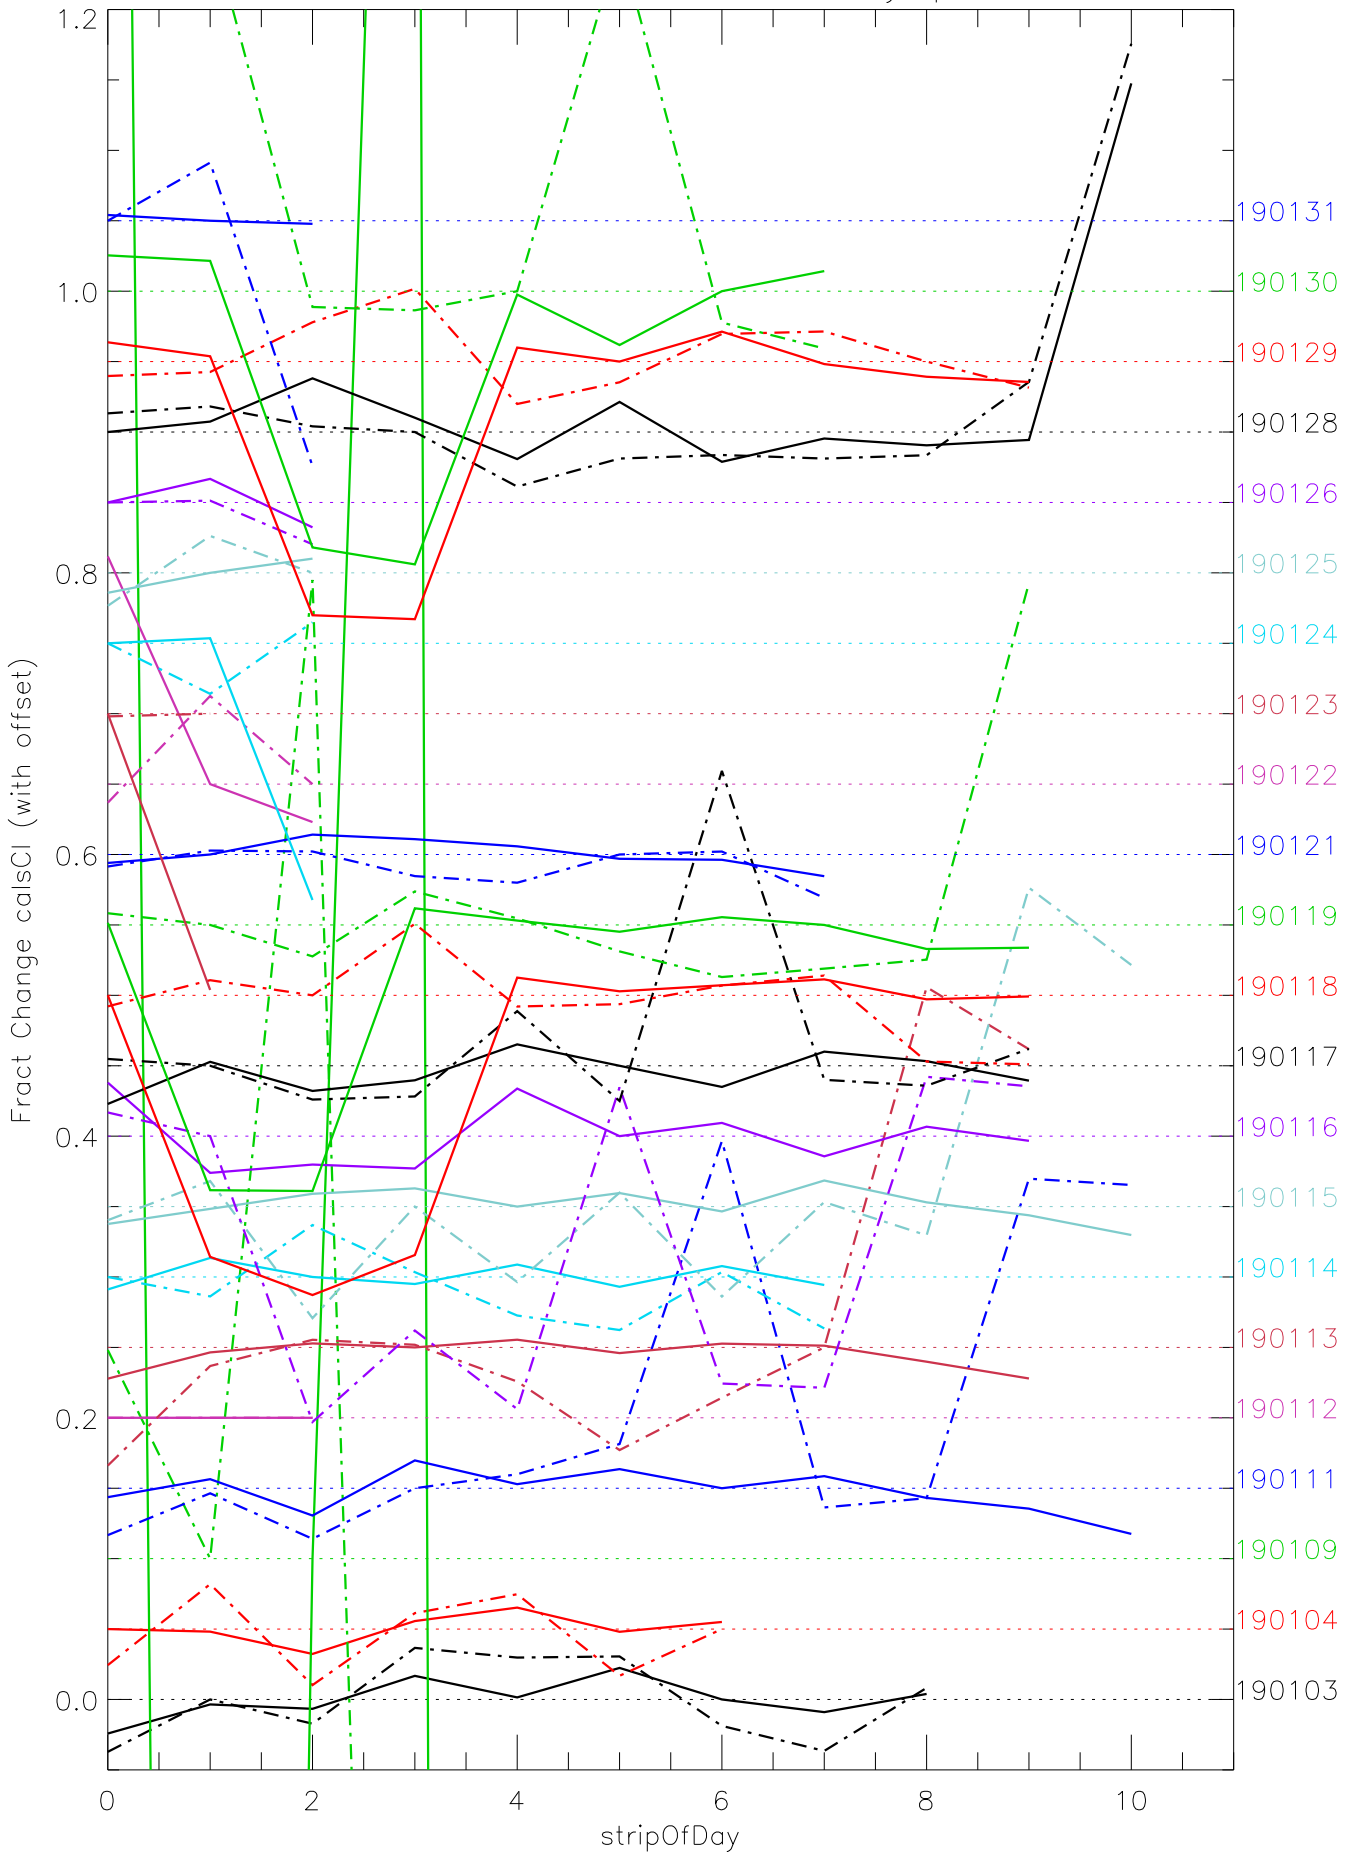

a2048 calsci factors for each day. pixel:0

a2048 calsci factors for each day. pixel:1

a2048 calsci factors for each day. pixel:2

a2048 calsci factors for each day. pixel:3

a2048 calsci factors for each day. pixel:4

a2048 calsci factors for each day. pixel:5

a2048 calsc1 factors for each day. pixel:6