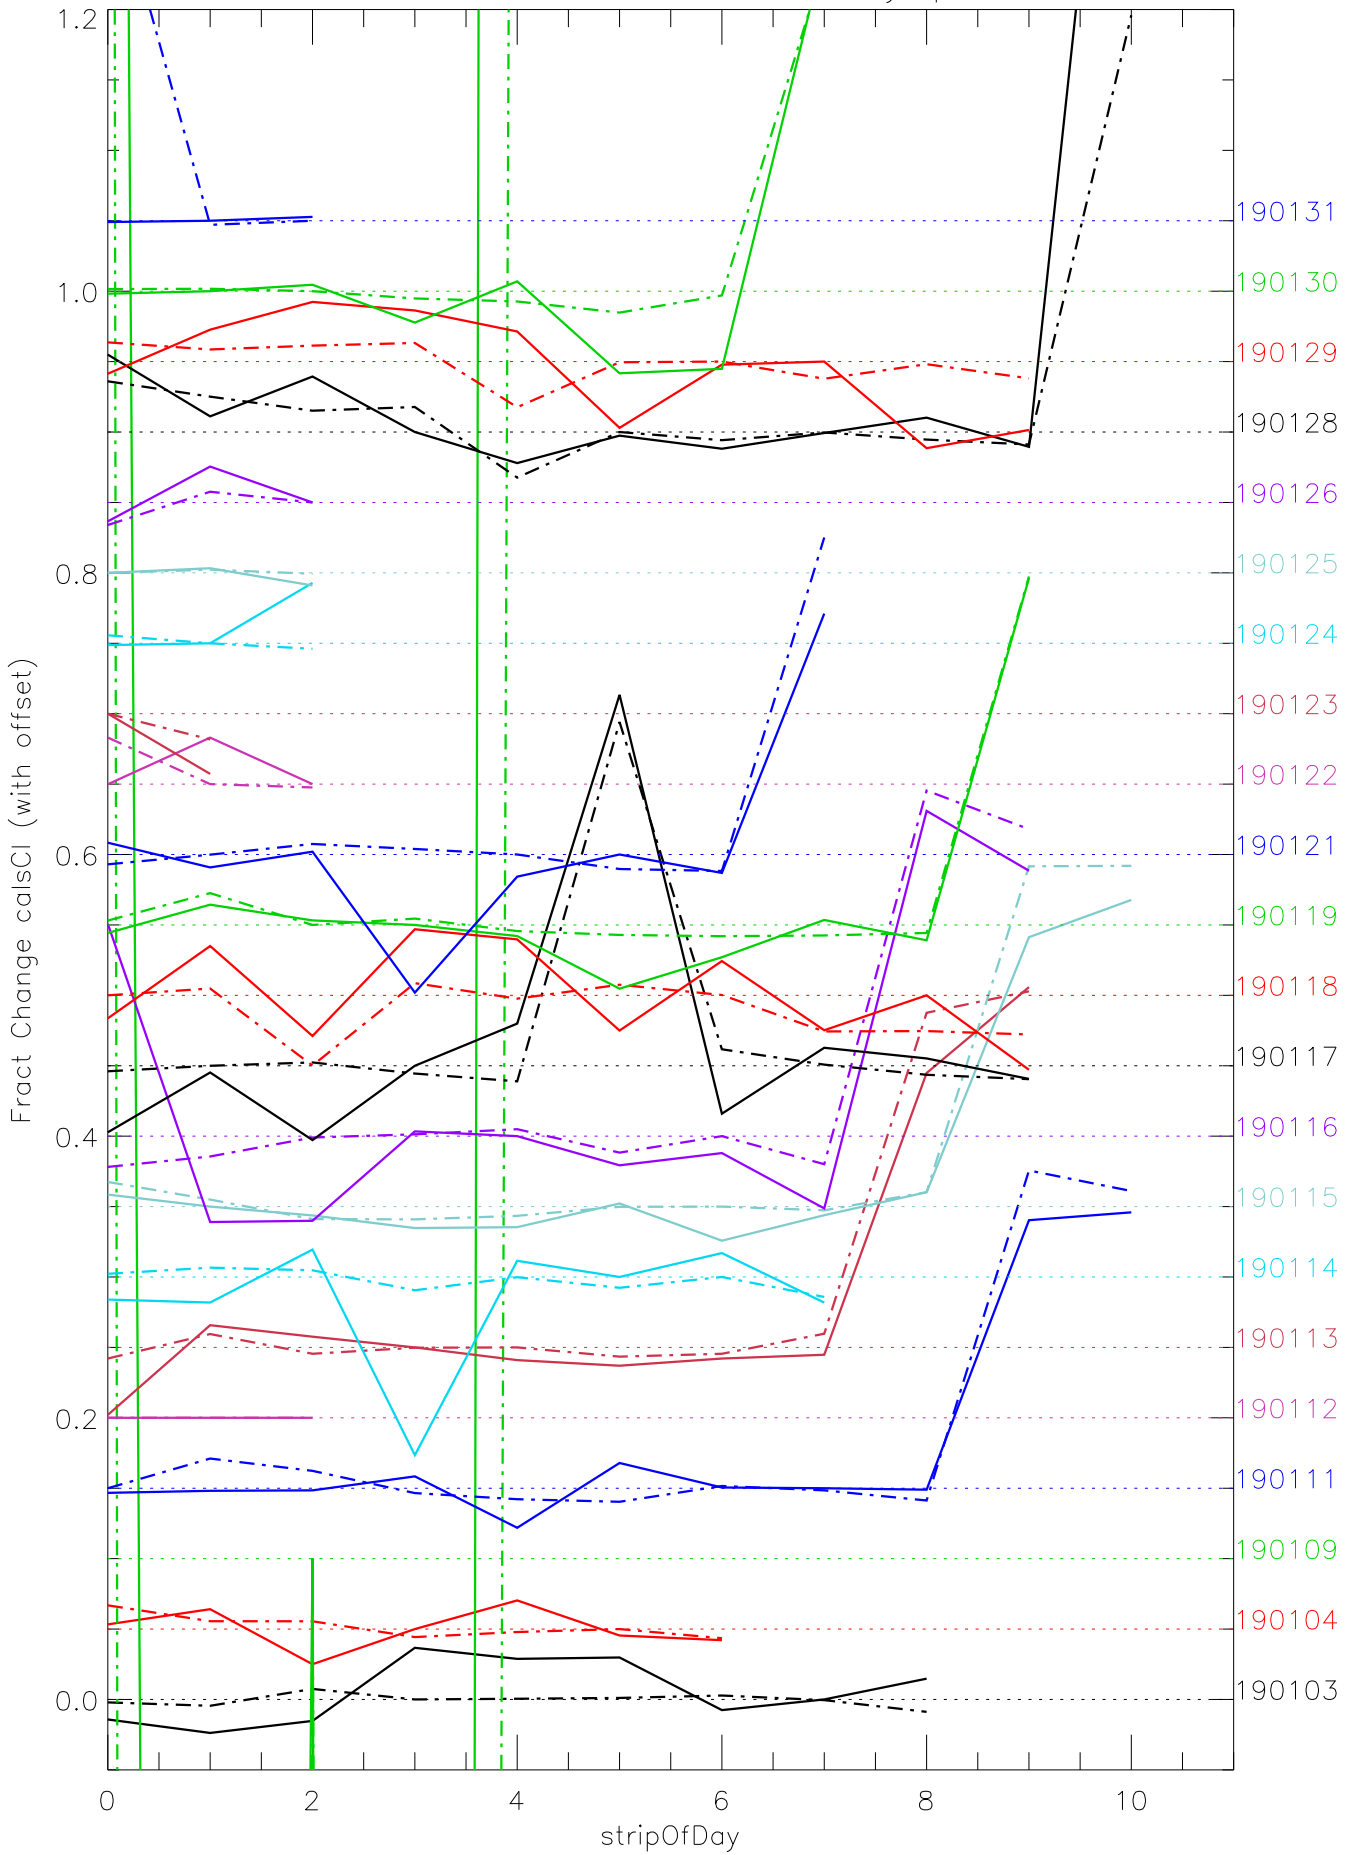

a2048 calsci factors for each day. pixel:0

a2048 calsci factors for each day. pixel:1

a2048 calsci factors for each day. pixel:2

a2048 calsci factors for each day. pixel:3

a2048 calsci factors for each day. pixel:4

a2048 calsci factors for each day. pixel:5

a2048 calsc1 factors for each day. pixel:6