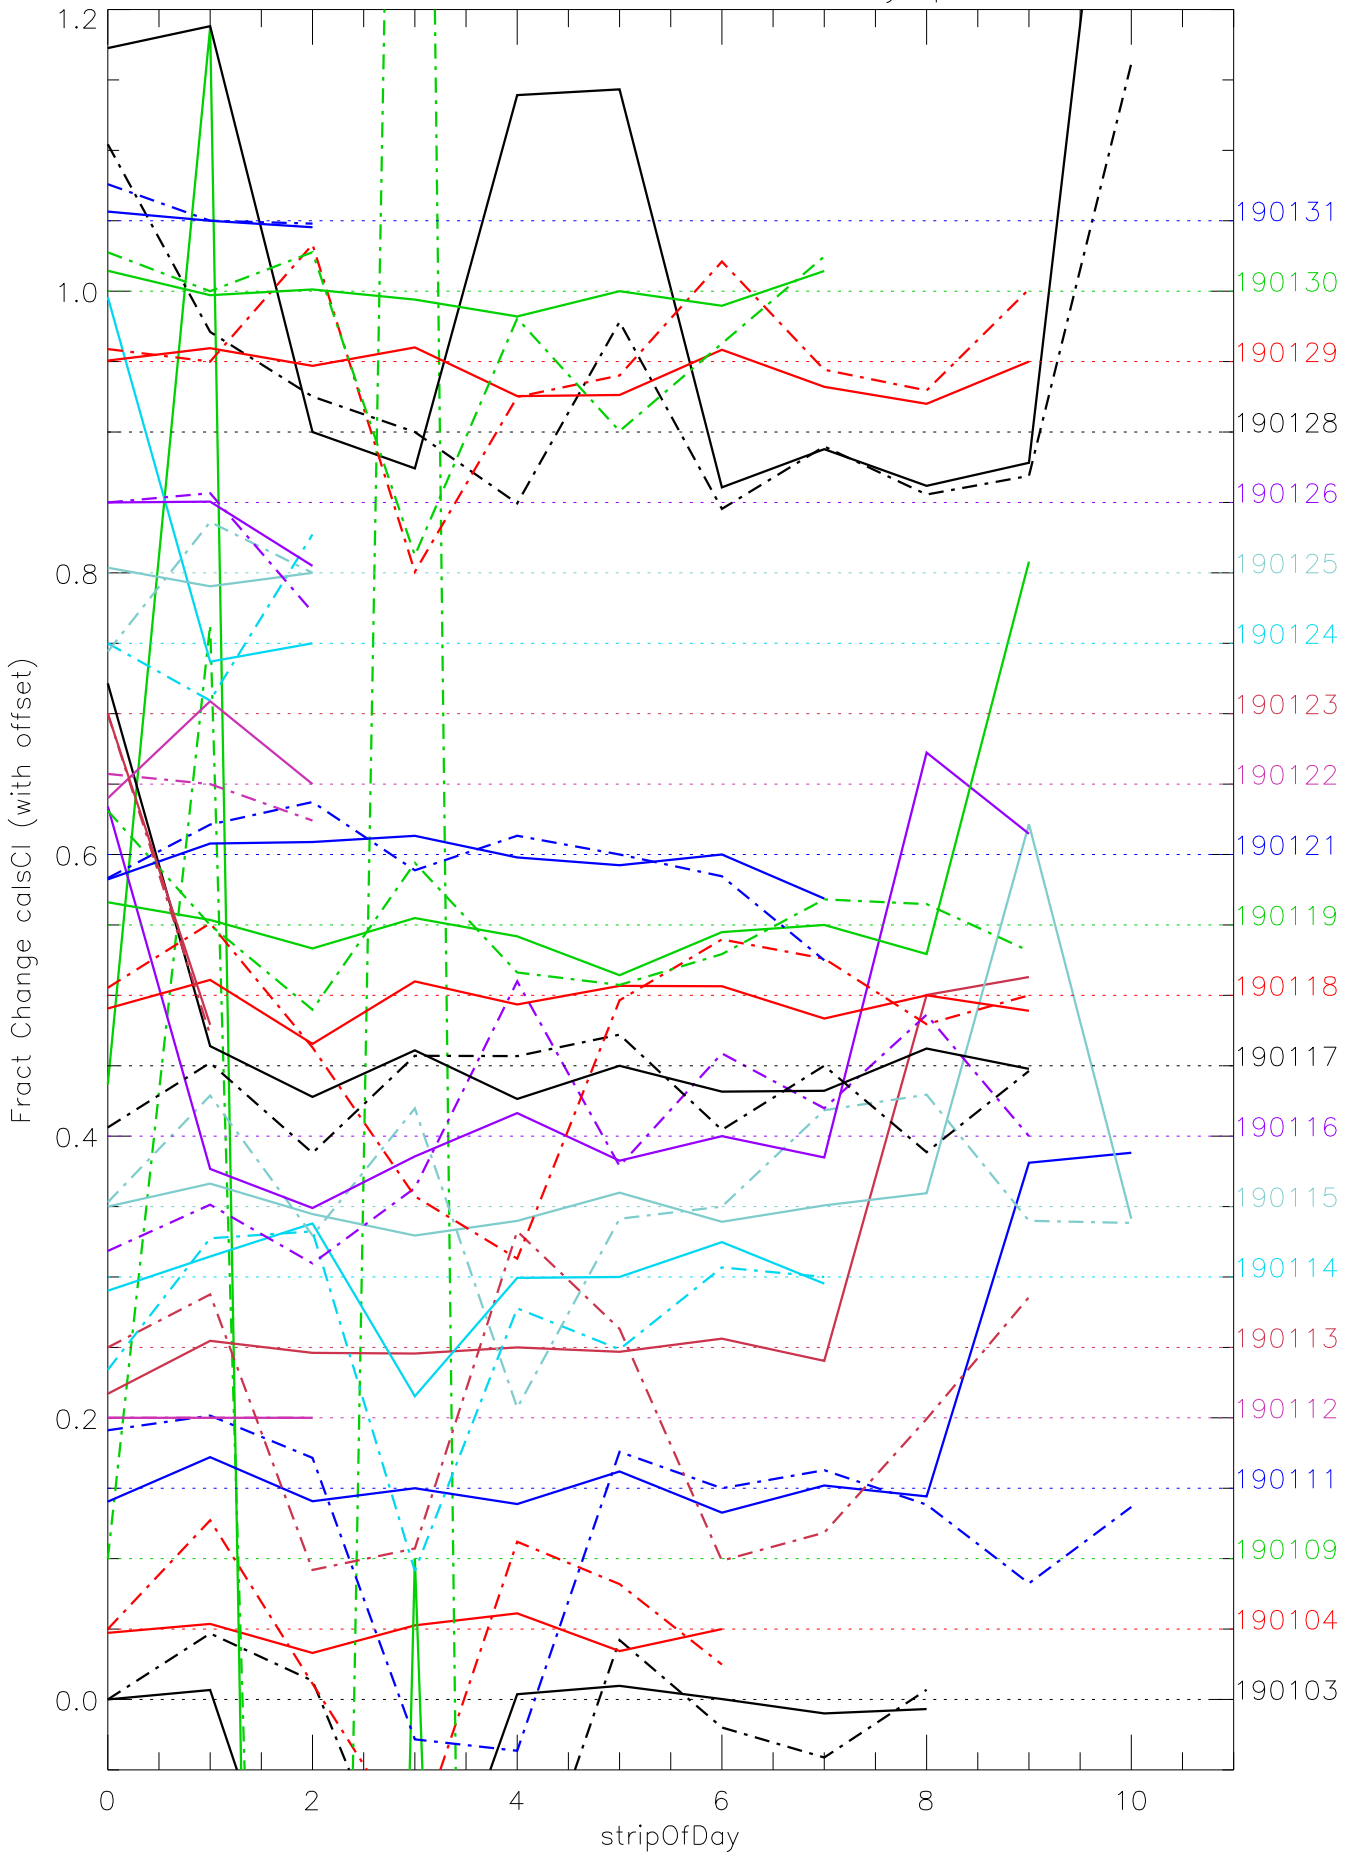

a2048 calsci factors for each day. pixel:0

a2048 calsci factors for each day. pixel:1

a2048 calsci factors for each day. pixel:2

a2048 calsci factors for each day. pixel:3

a2048 calsci factors for each day. pixel:4

a2048 calsci factors for each day. pixel:5

a2048 calsc1 factors for each day. pixel:6