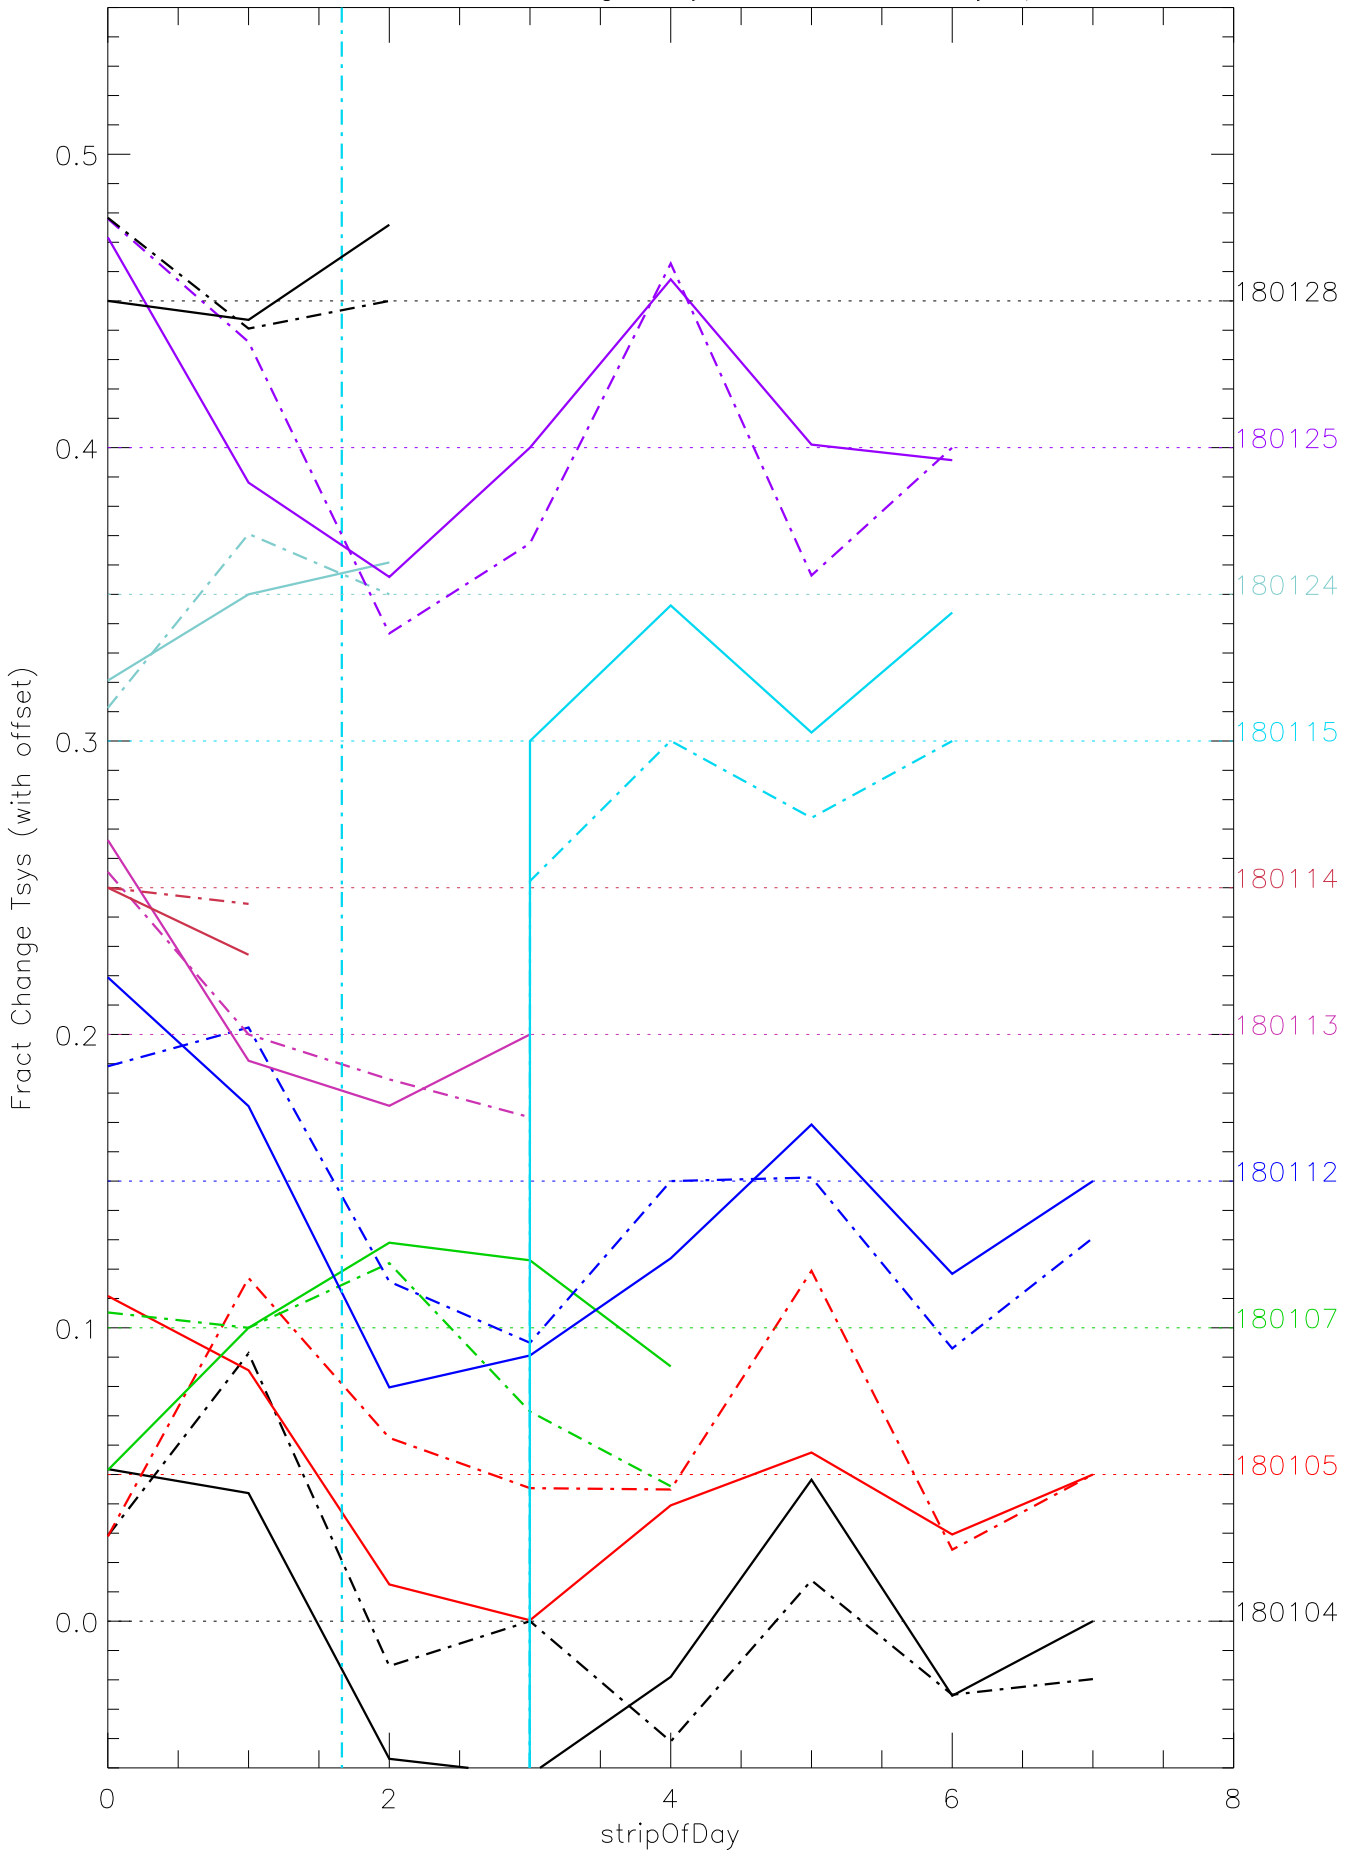

a2048 fractional change TsysK for each day. pixel:0

a2048 fractional change TsysK for each day. pixel:1

a2048 fractional change TsysK for each day. pixel:2

a2048 fractional change TsysK for each day. pixel:3

a2048 fractional change TsysK for each day. pixel:4

a2048 fractional change TsysK for each day. pixel:5

a2048 fractional change TsysK for each day. pixel:6