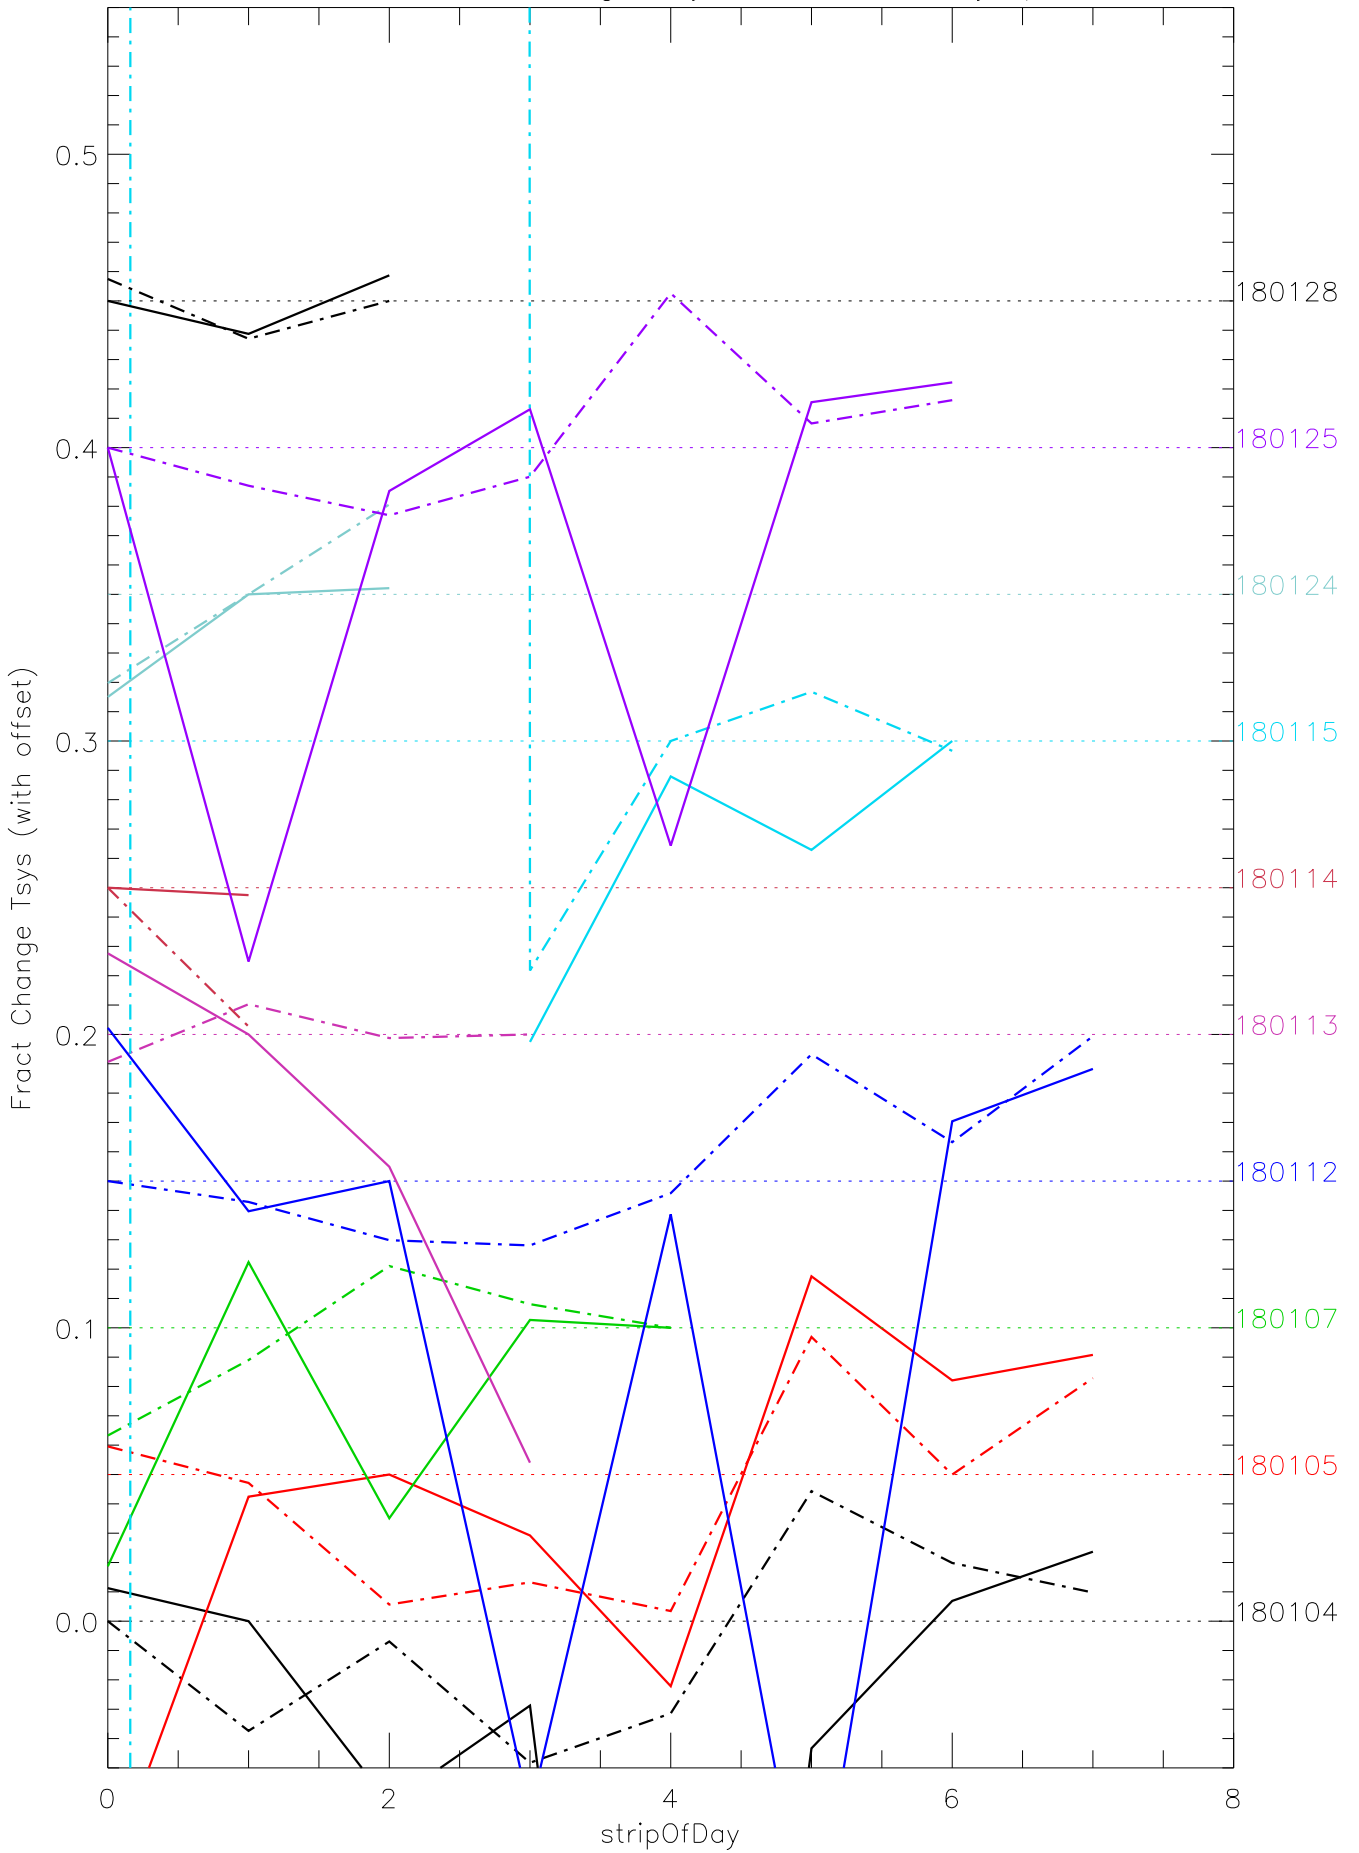

a2048 fractional change TsysK for each day. pixel:0

a2048 fractional change TsysK for each day. pixel:1

a2048 fractional change TsysK for each day. pixel:2

a2048 fractional change TsysK for each day. pixel:3

a2048 fractional change TsysK for each day. pixel:4

a2048 fractional change TsysK for each day. pixel:5

a2048 fractional change TsysK for each day. pixel:6