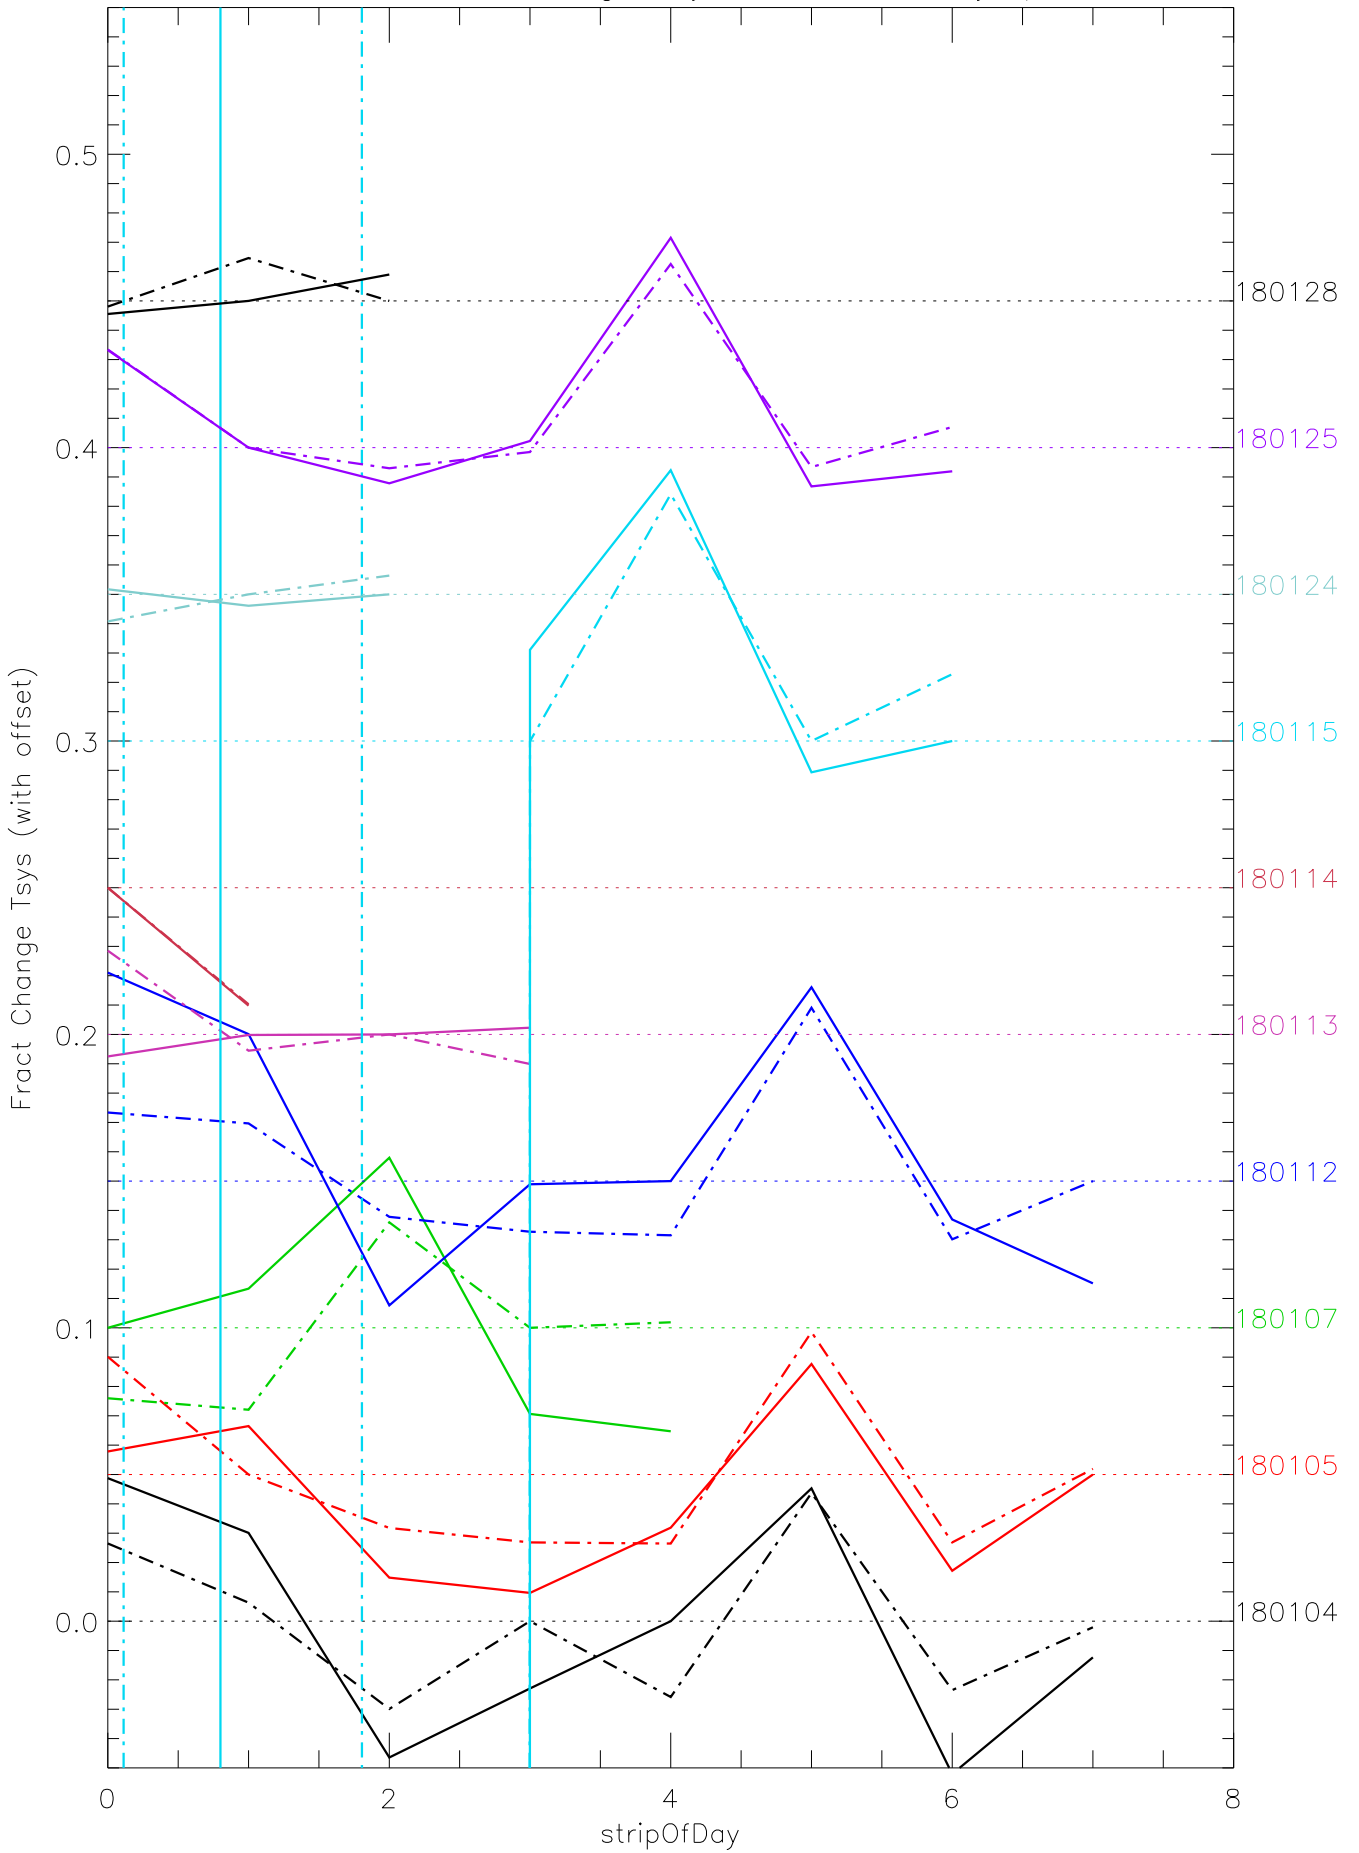

a2048 fractional change TsysK for each day. pixel:0

a2048 fractional change TsysK for each day. pixel:1

a2048 fractional change TsysK for each day. pixel:2

a2048 fractional change TsysK for each day. pixel:3

a2048 fractional change TsysK for each day. pixel:4

a2048 fractional change TsysK for each day. pixel:5

a2048 fractional change TsysK for each day. pixel:6