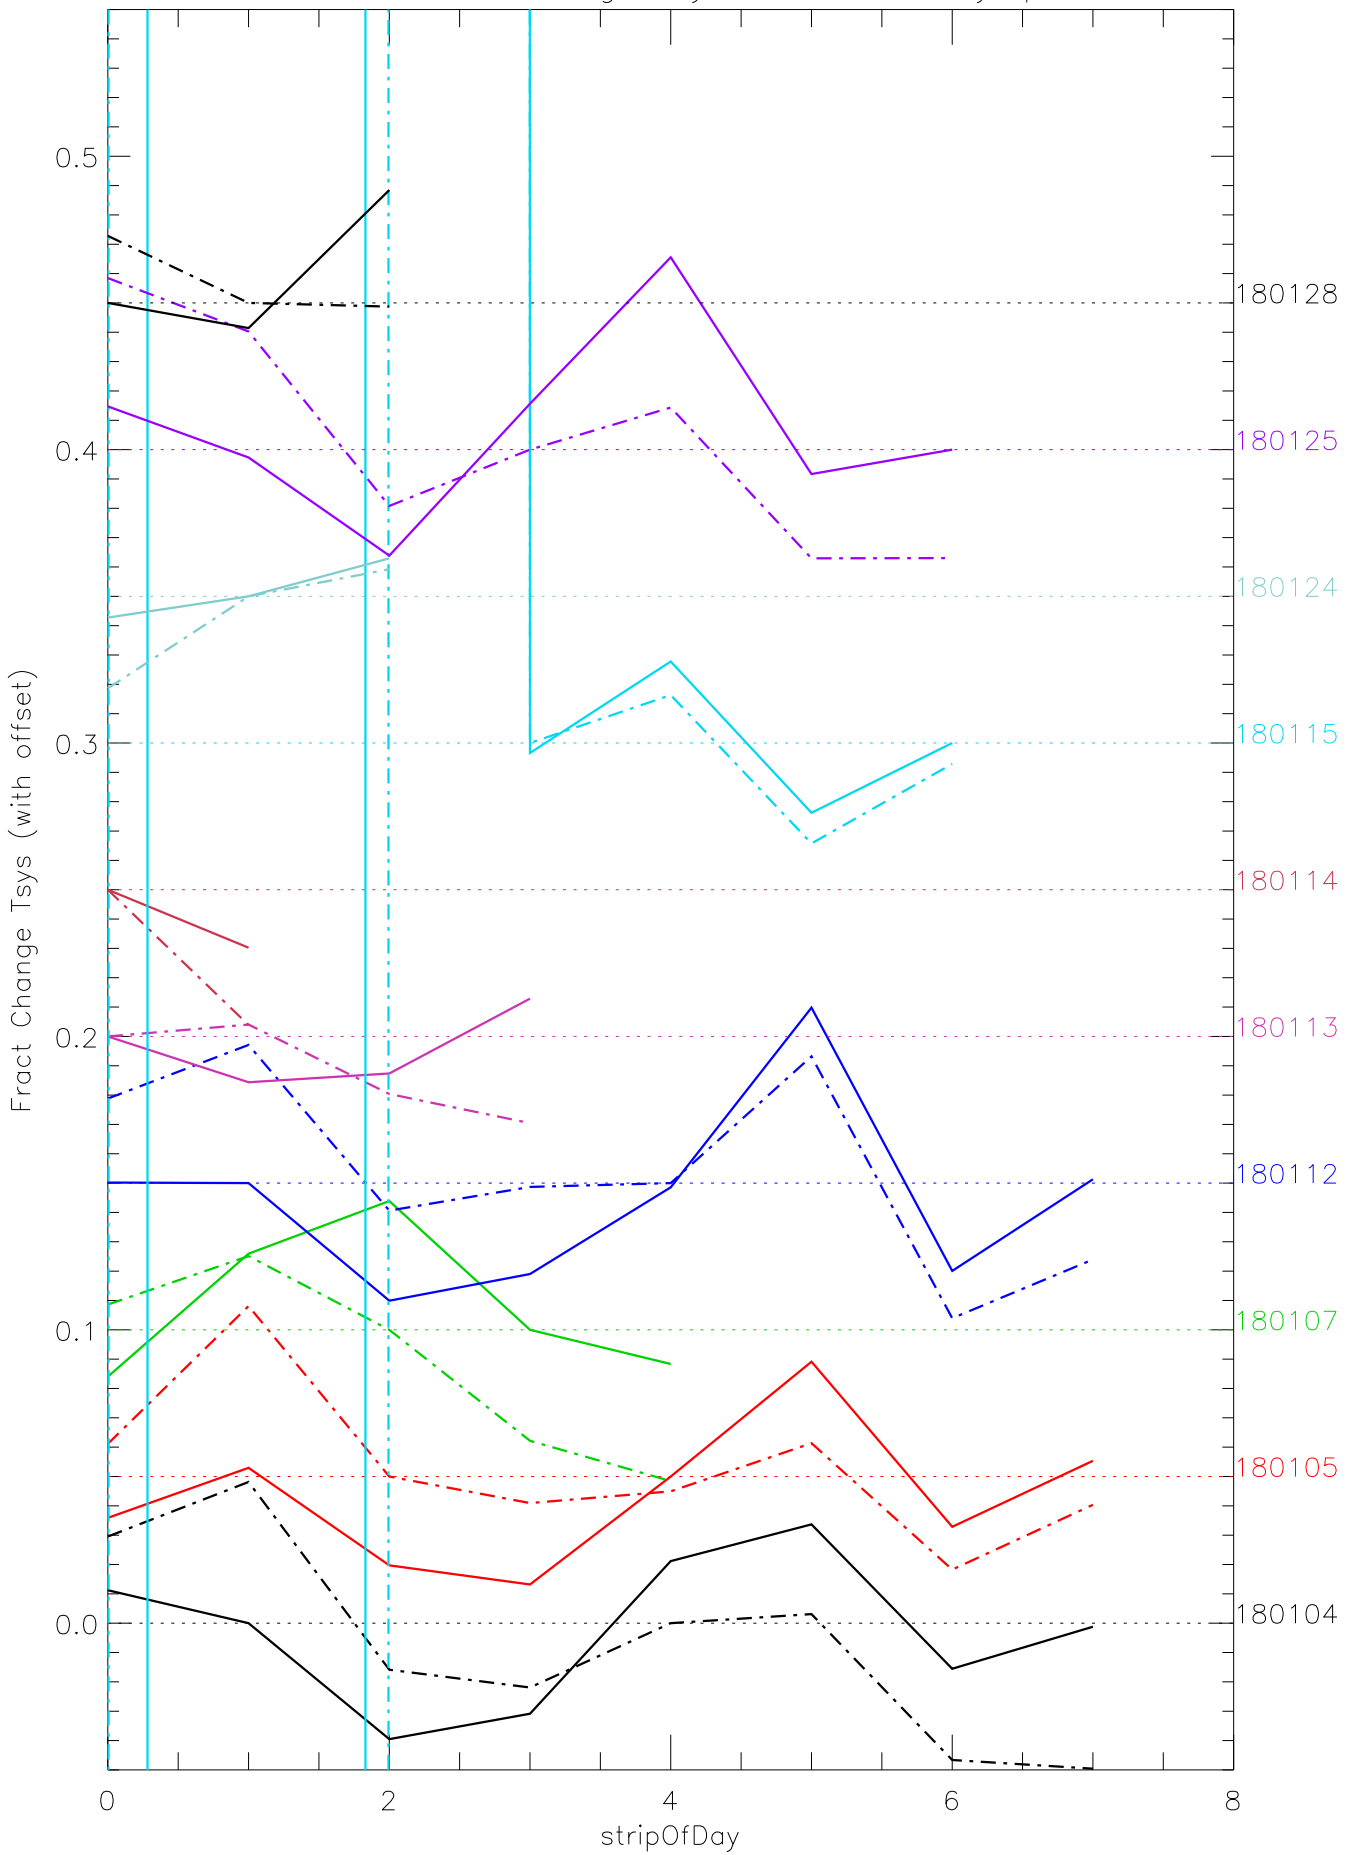

a2048 fractional change TsysK for each day. pixel:0

a2048 fractional change TsysK for each day. pixel:1

a2048 fractional change TsysK for each day. pixel:2

a2048 fractional change TsysK for each day. pixel:3

a2048 fractional change TsysK for each day. pixel:4

a2048 fractional change TsysK for each day. pixel:5

a2048 fractional change TsysK for each day. pixel:6