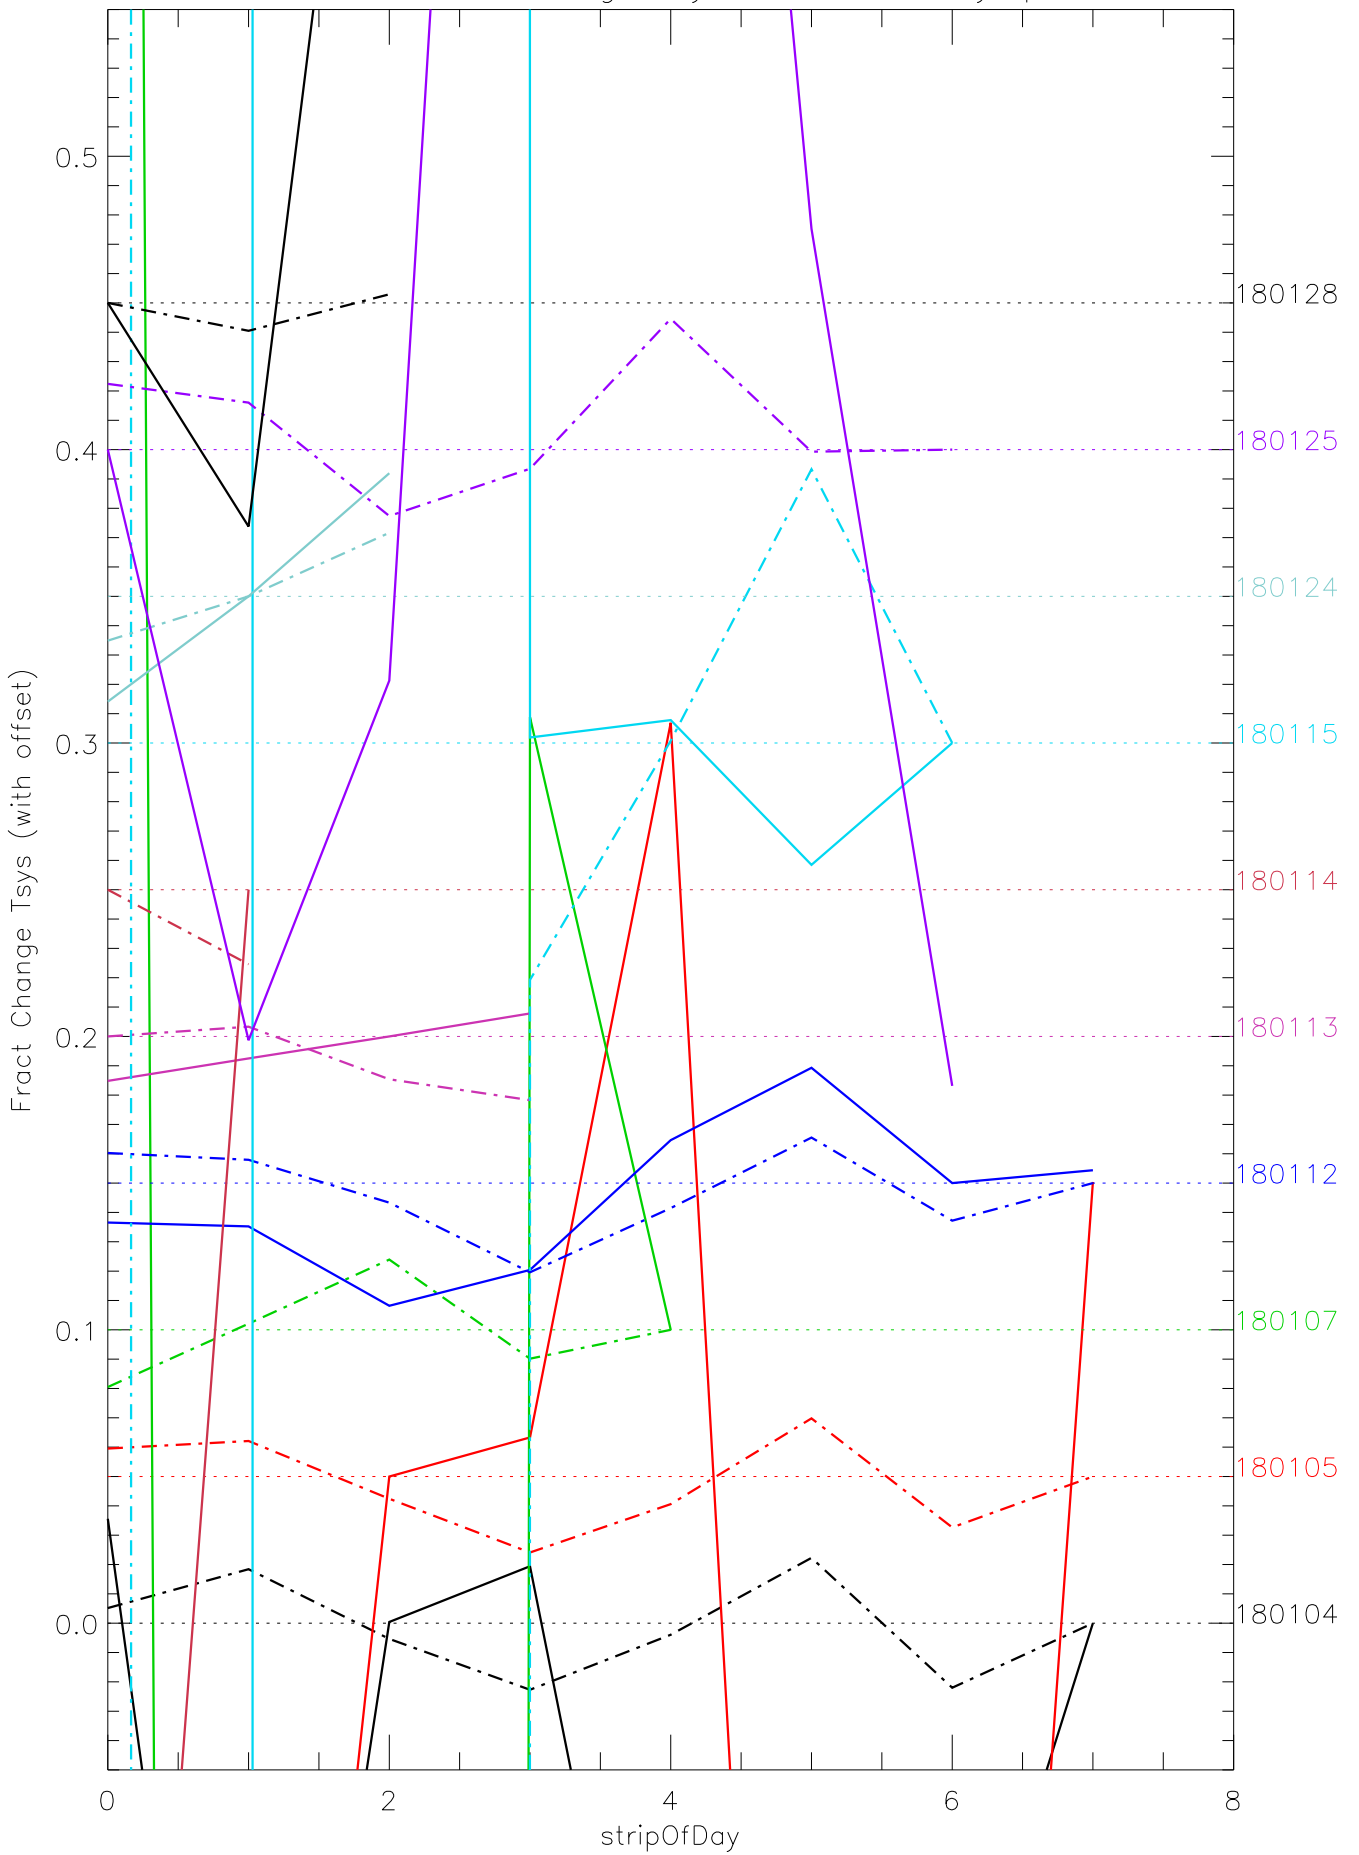

a2048 fractional change TsysK for each day. pixel:0

a2048 fractional change TsysK for each day. pixel:1

a2048 fractional change TsysK for each day. pixel:2

a2048 fractional change TsysK for each day. pixel:3

a2048 fractional change TsysK for each day. pixel:4

a2048 fractional change TsysK for each day. pixel:5

a2048 fractional change TsysK for each day. pixel:6