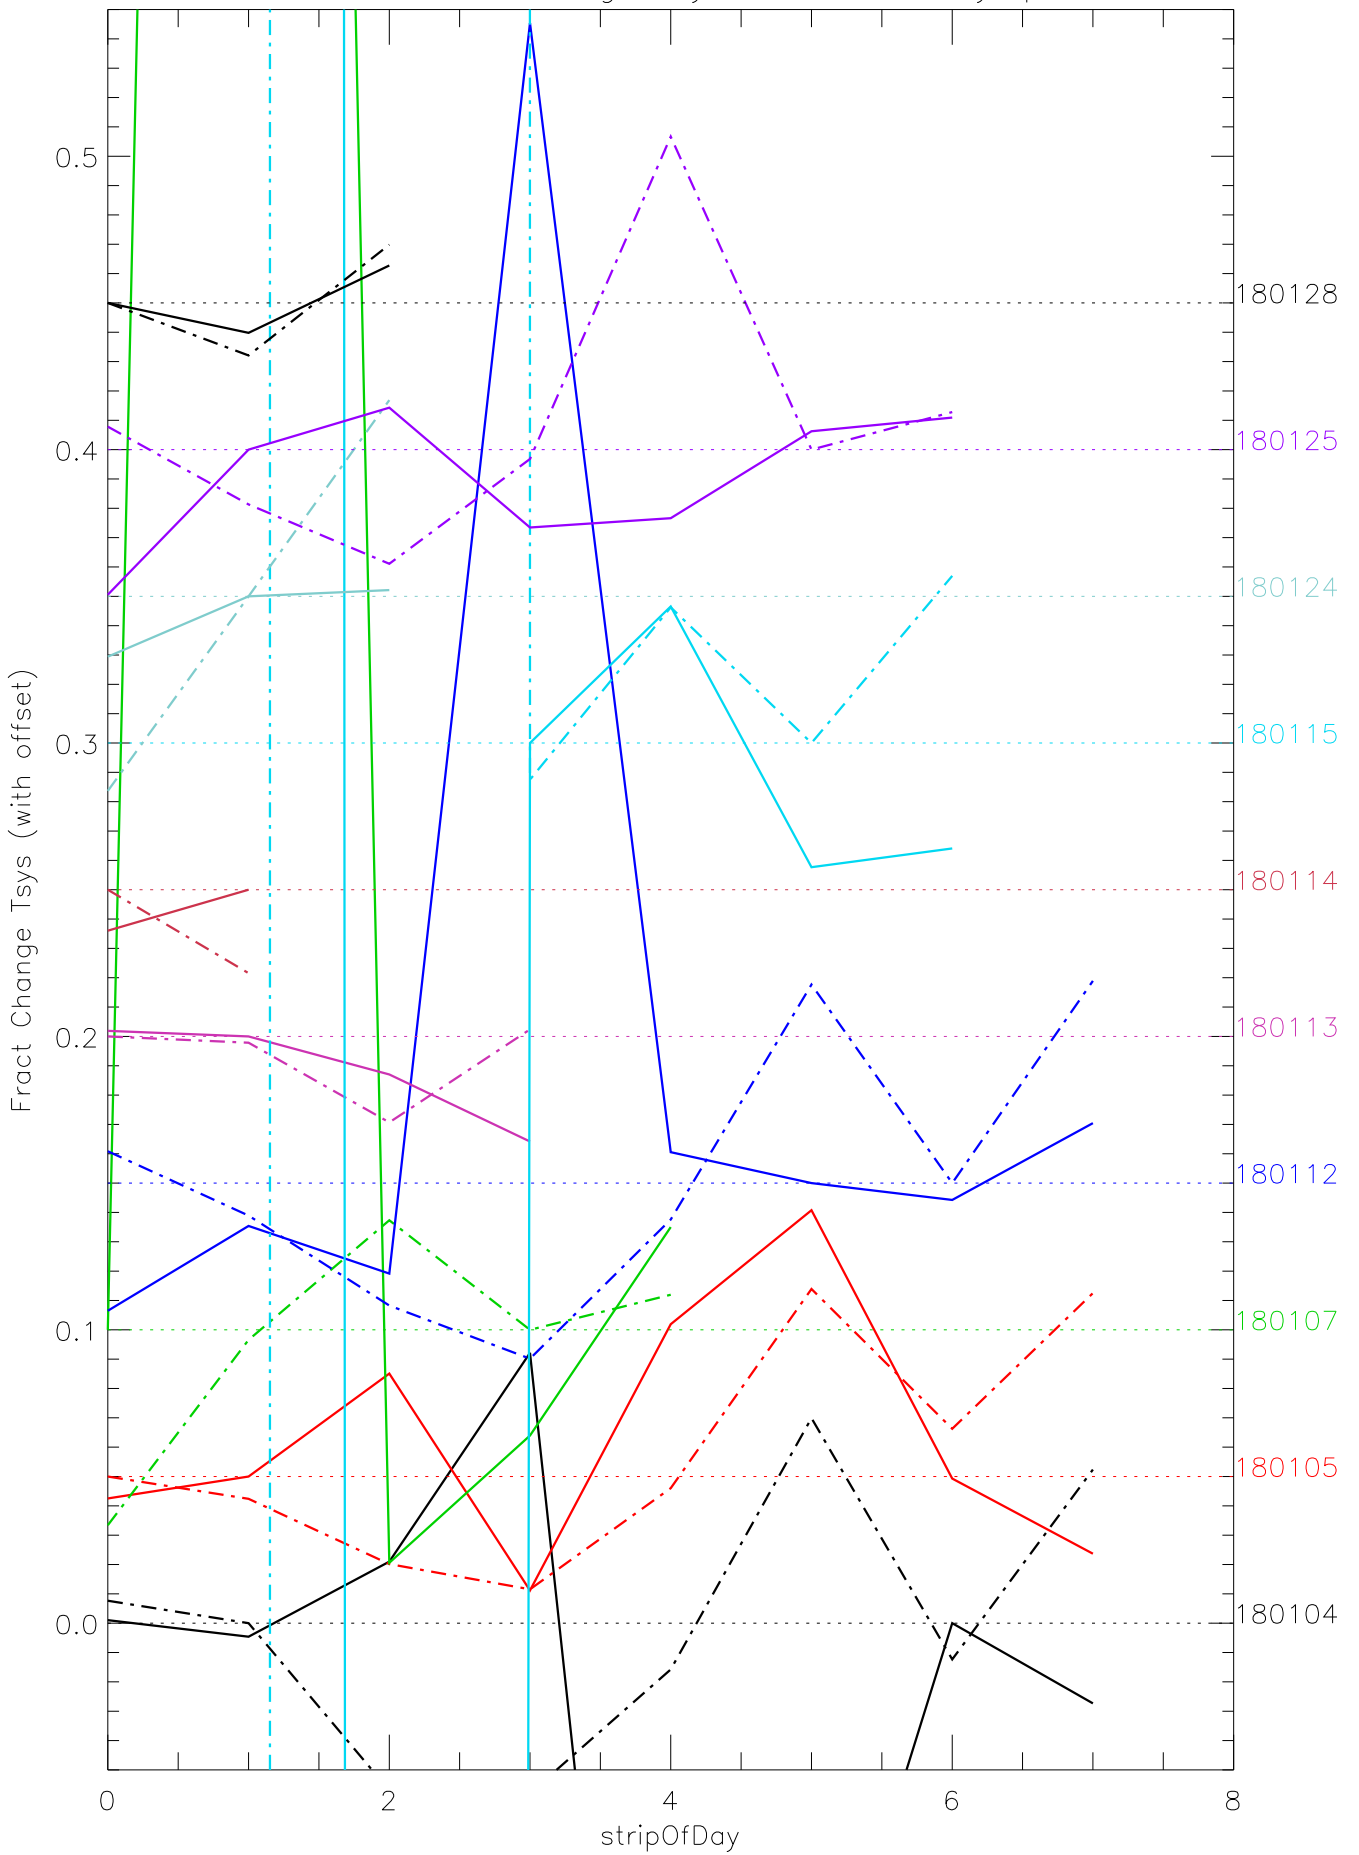

a2048 fractional change TsysK for each day. pixel:0

a2048 fractional change TsysK for each day. pixel:1

a2048 fractional change TsysK for each day. pixel:2

a2048 fractional change TsysK for each day. pixel:3

a2048 fractional change TsysK for each day. pixel:4

a2048 fractional change TsysK for each day. pixel:5

a2048 fractional change TsysK for each day. pixel:6