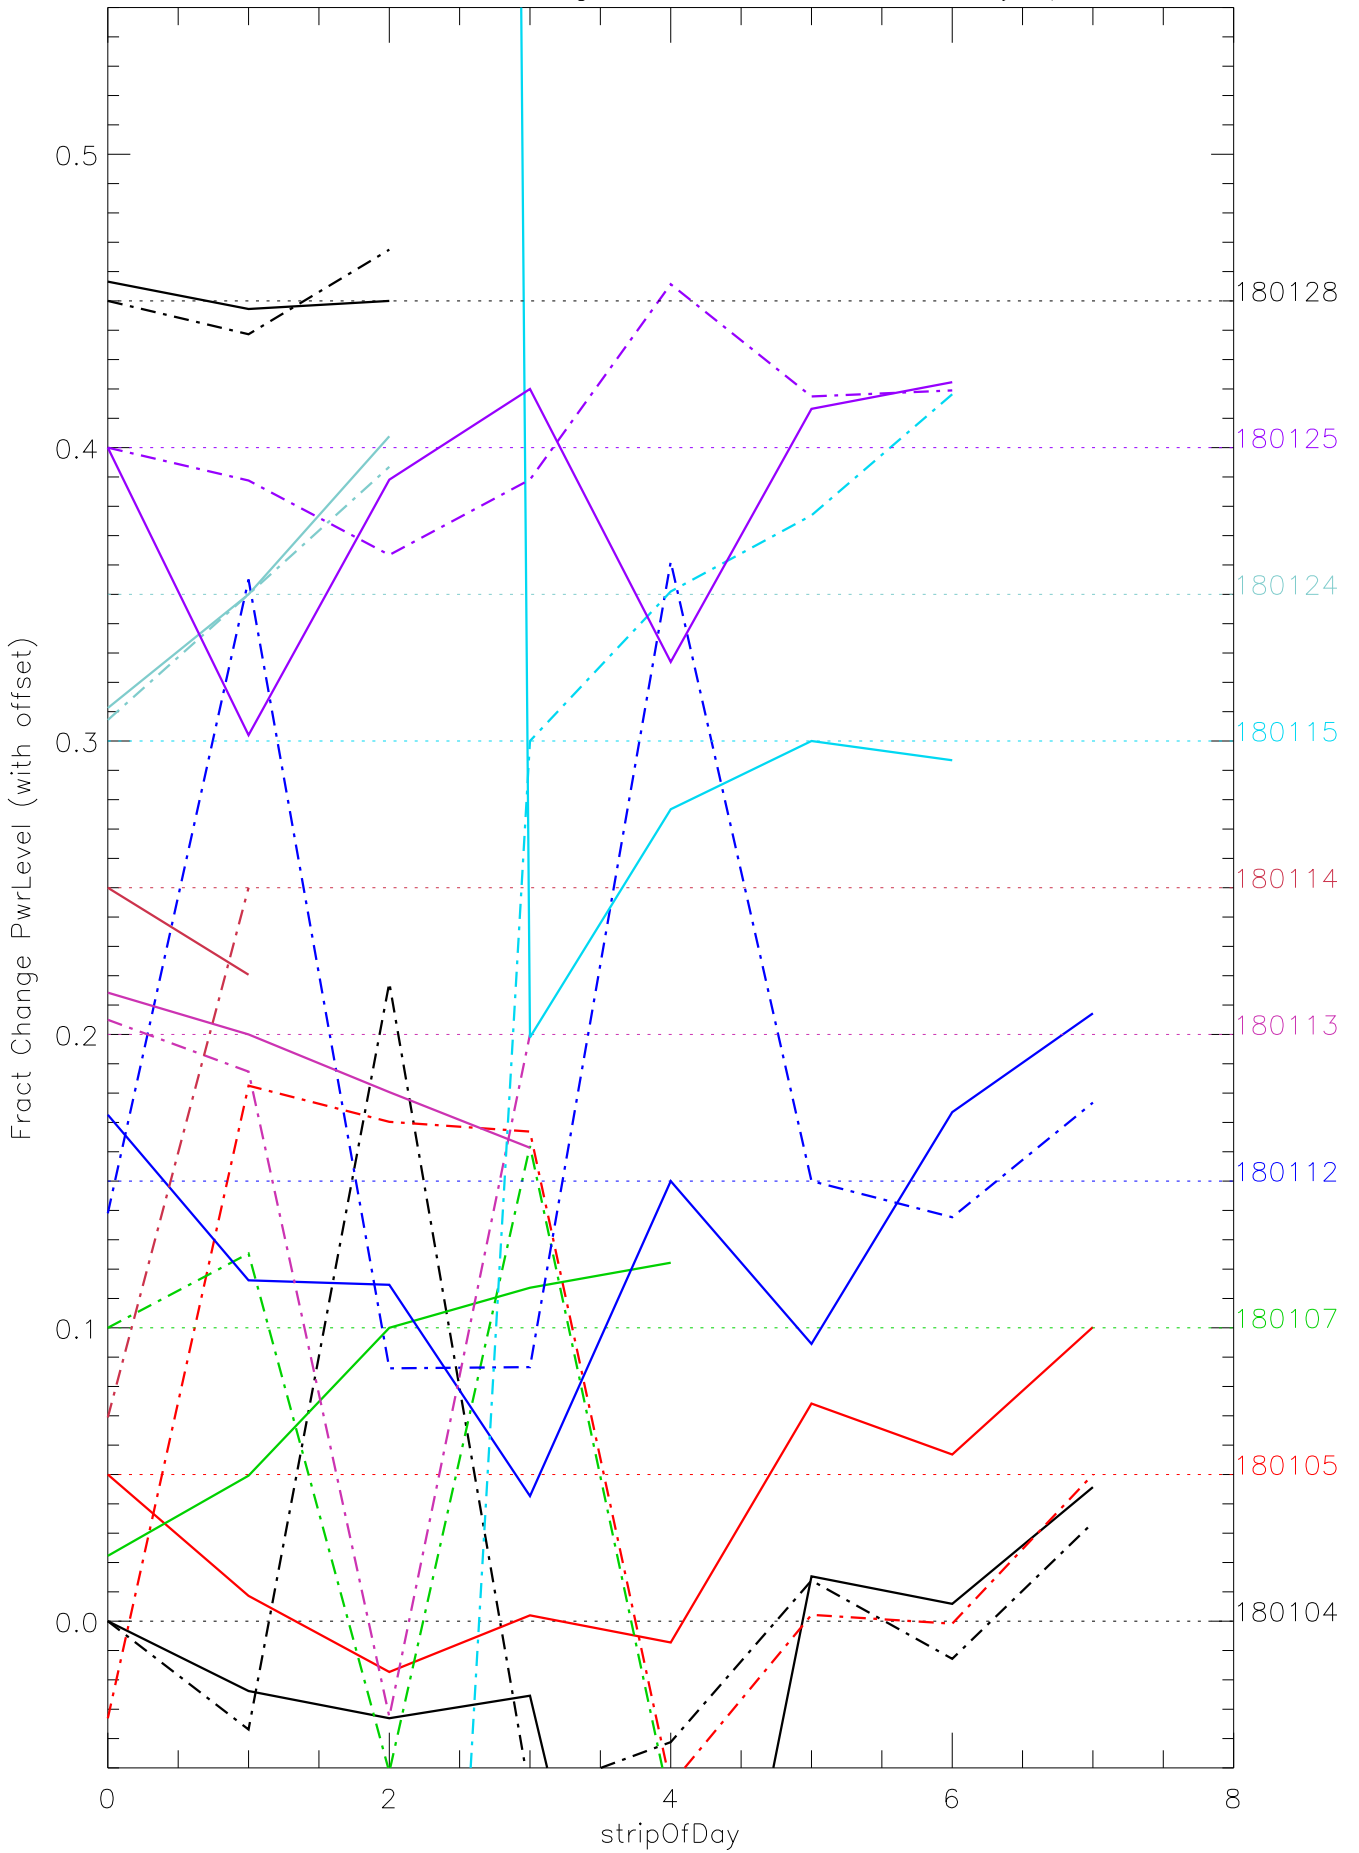

a2048 fractional change PwrLevel for each day. pixel:0

a2048 fractional change PwrLevel for each day. pixel:1

a2048 fractional change PwrLevel for each day. pixel:2

a2048 fractional change PwrLevel for each day. pixel:3

a2048 fractional change PwrLevel for each day. pixel:4

a2048 fractional change PwrLevel for each day. pixel:5

a2048 fractional change PwrLevel for each day. pixel:6