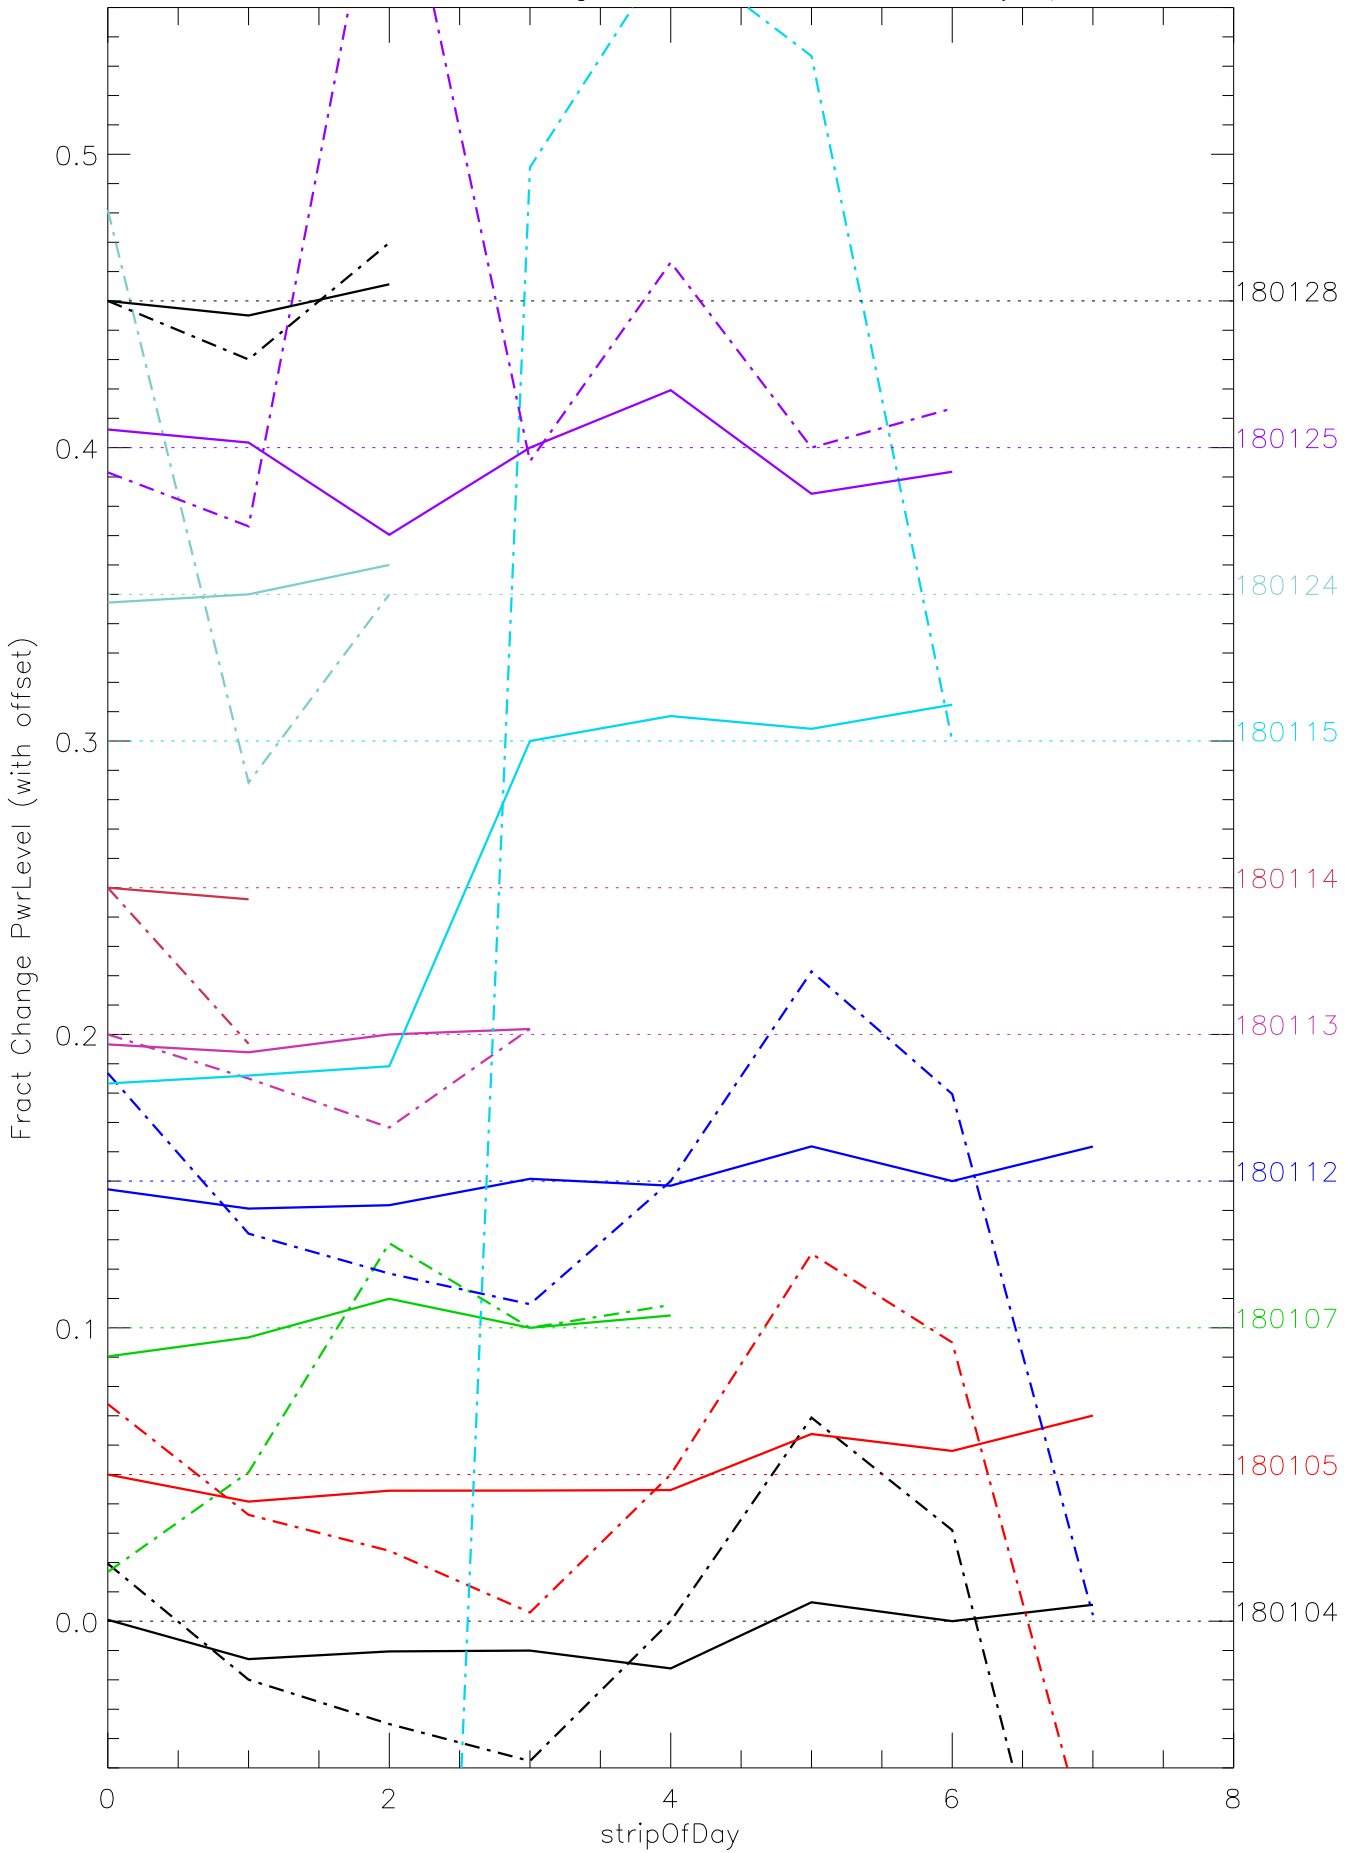

a2048 fractional change PwrLevel for each day. pixel:0

a2048 fractional change PwrLevel for each day. pixel:1

a2048 fractional change PwrLevel for each day. pixel:2

a2048 fractional change PwrLevel for each day. pixel:3

a2048 fractional change PwrLevel for each day. pixel:4

a2048 fractional change PwrLevel for each day. pixel:5

a2048 fractional change PwrLevel for each day. pixel:6