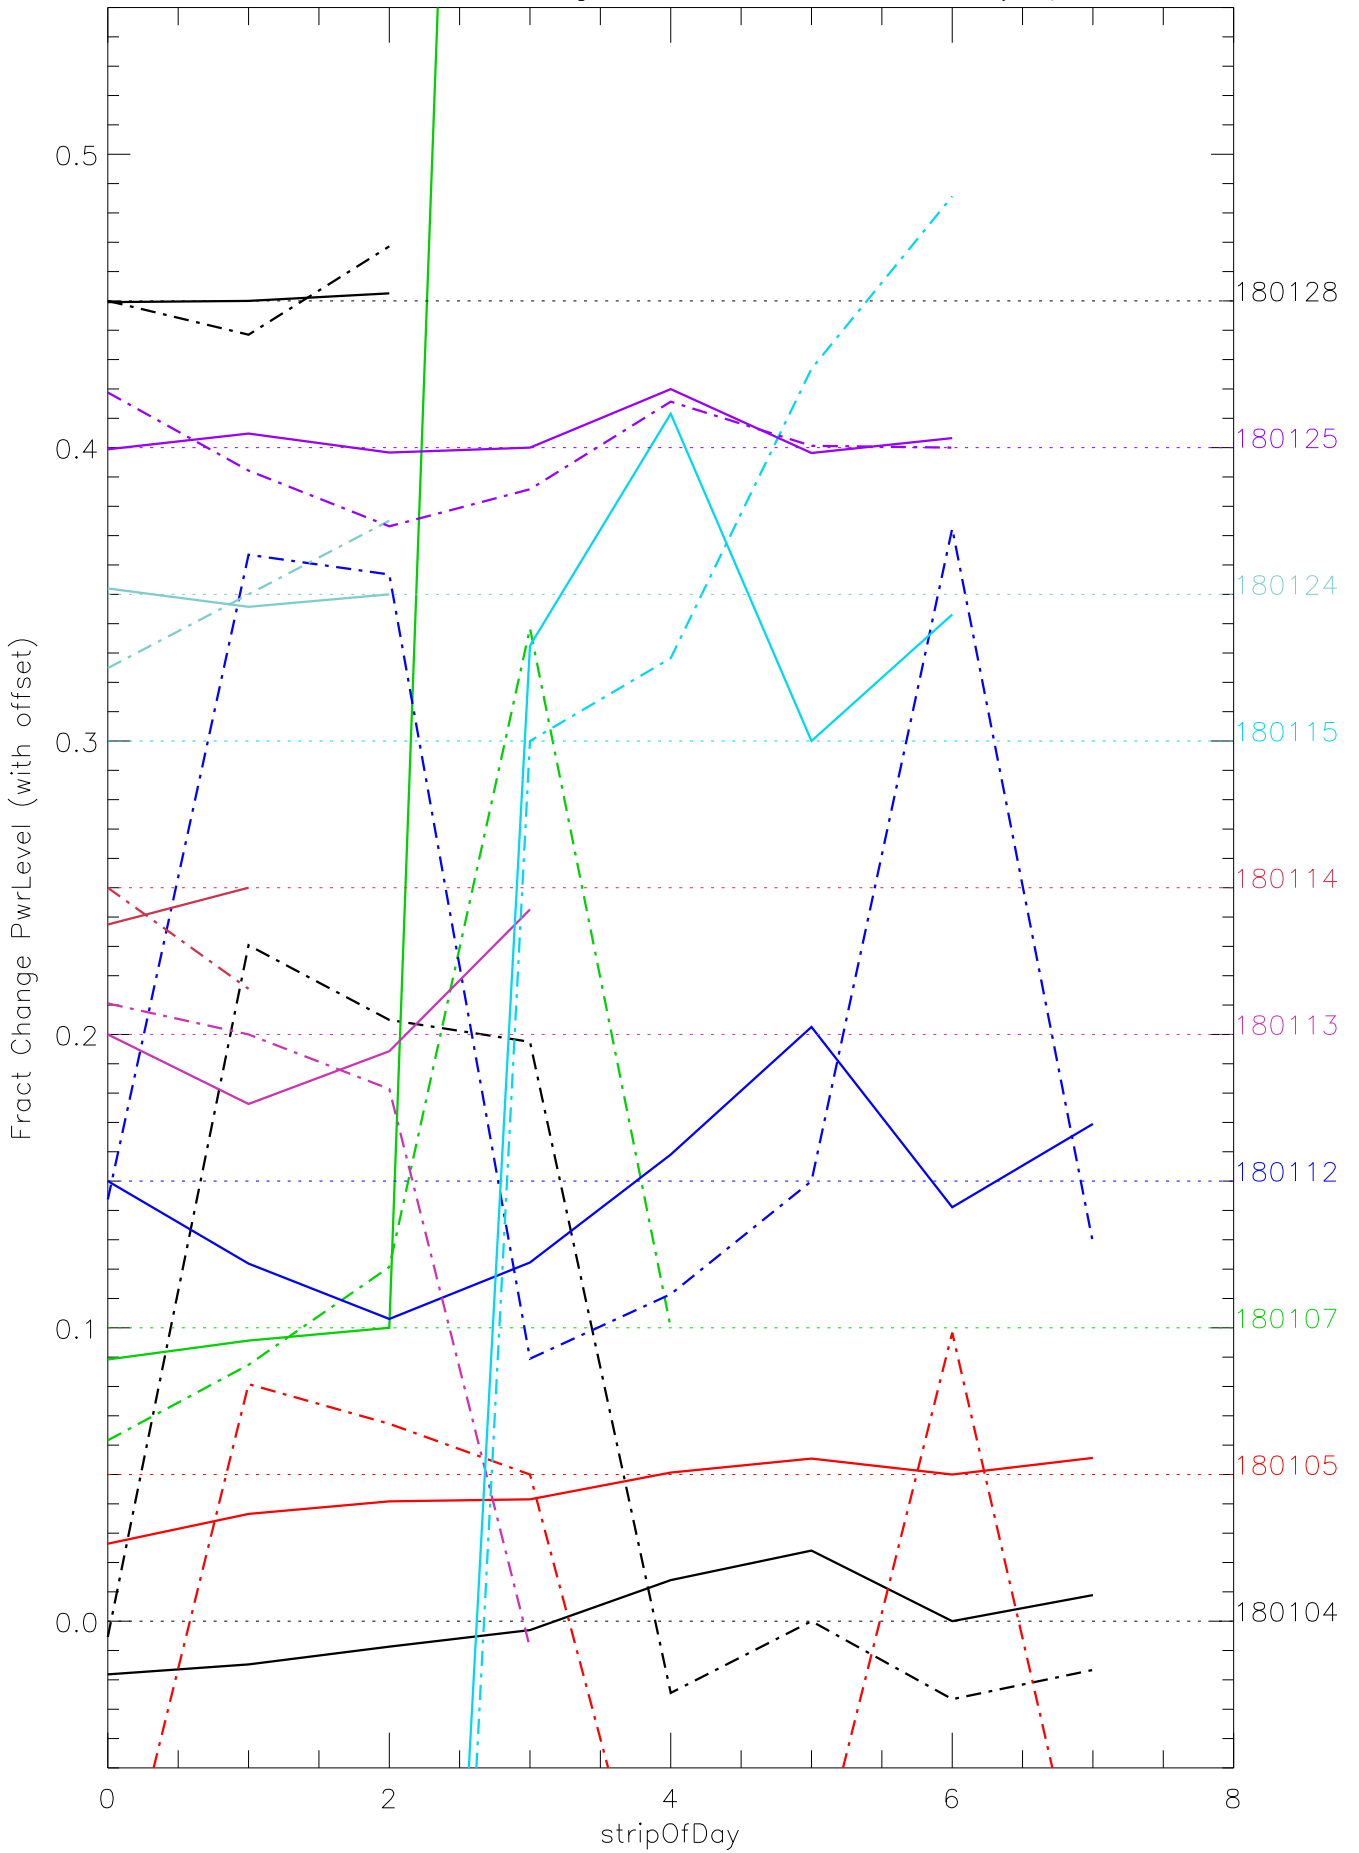

a2048 fractional change PwrLevel for each day. pixel:0

a2048 fractional change PwrLevel for each day. pixel:1

a2048 fractional change PwrLevel for each day. pixel:2

a2048 fractional change PwrLevel for each day. pixel:3

a2048 fractional change PwrLevel for each day. pixel:4

a2048 fractional change PwrLevel for each day. pixel:5

a2048 fractional change PwrLevel for each day. pixel:6