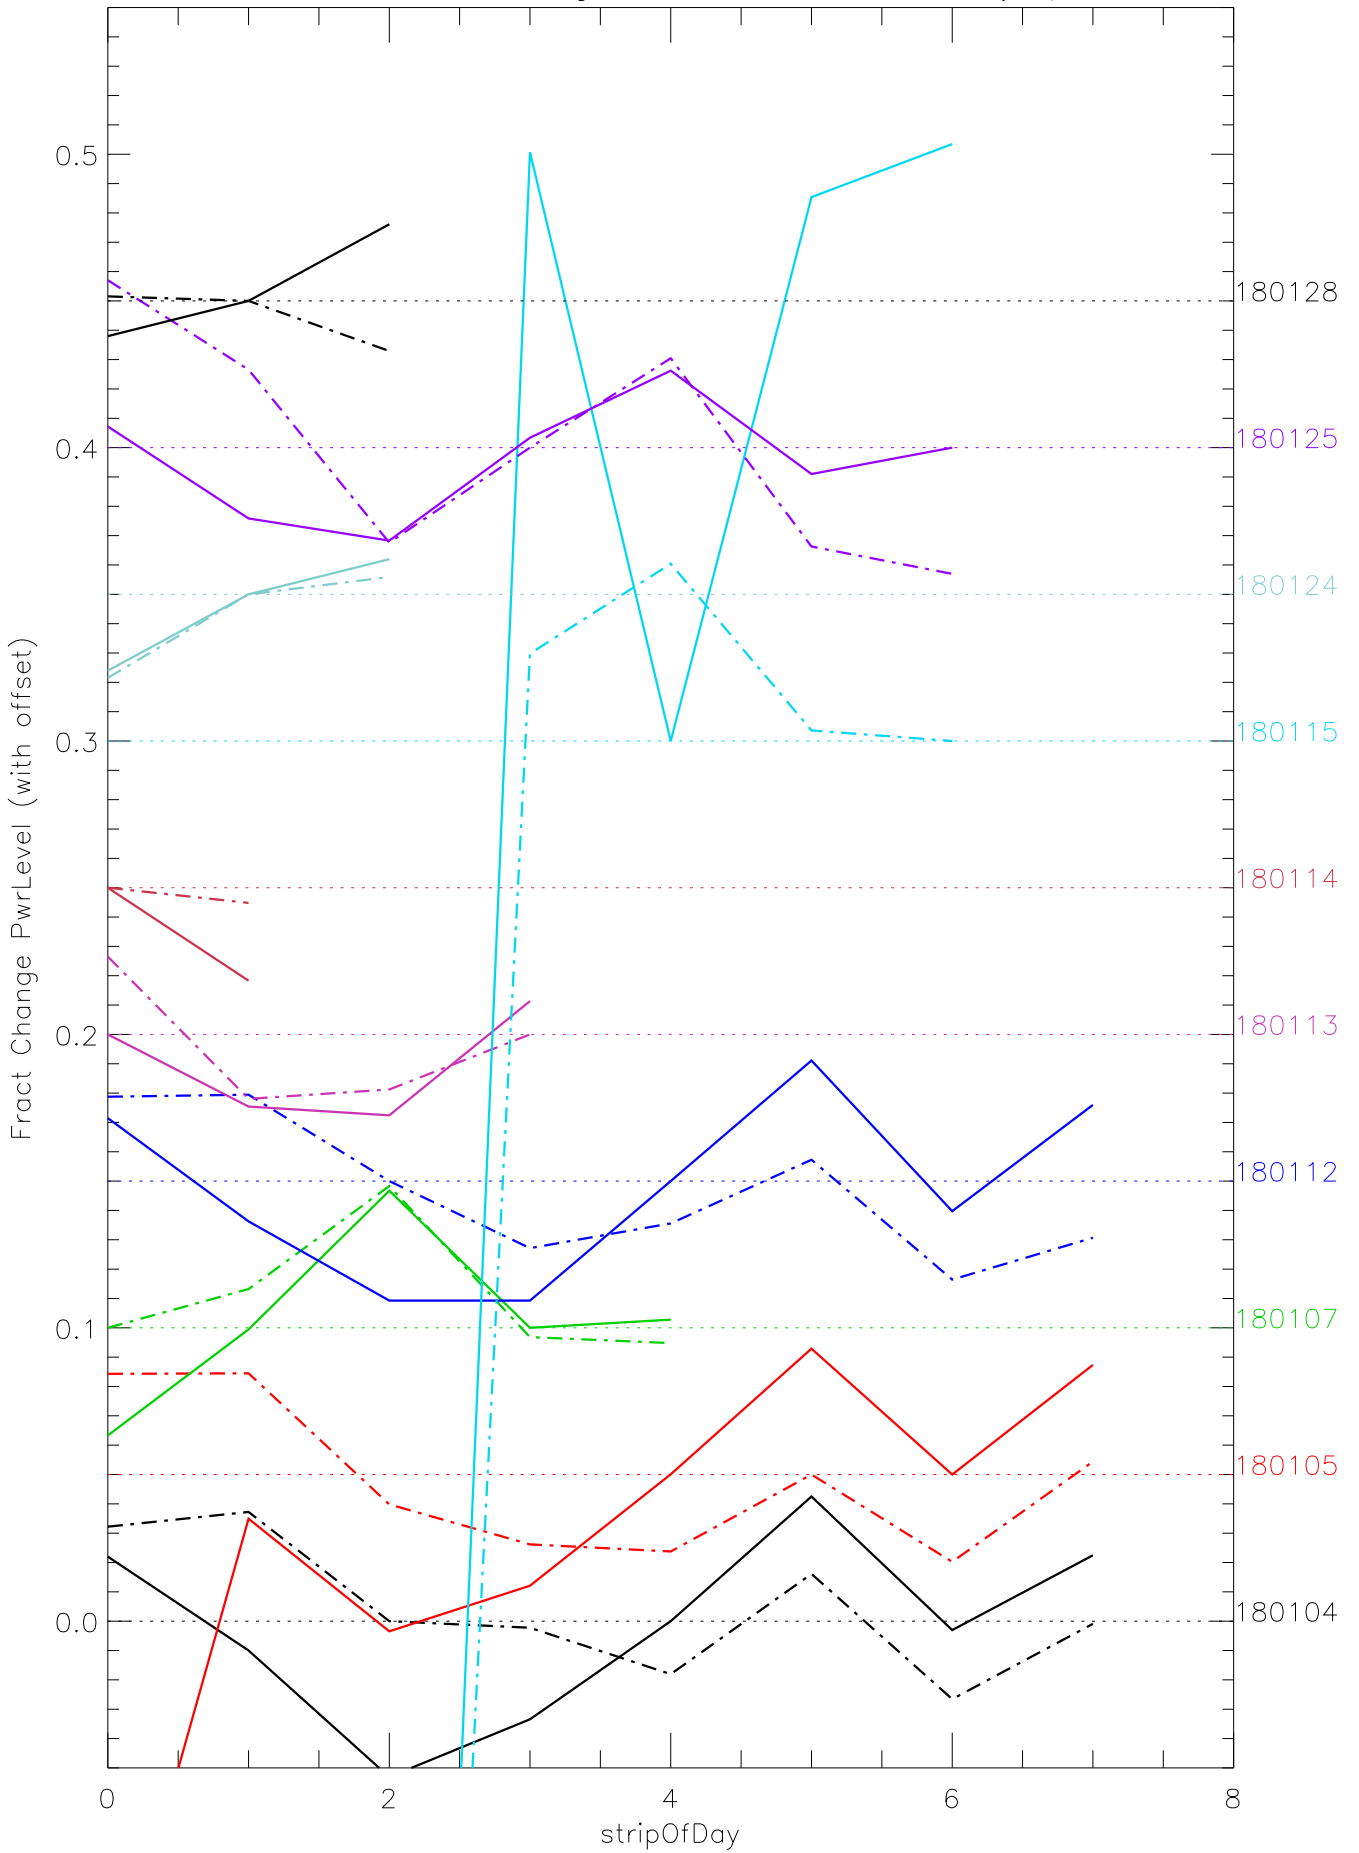

a2048 fractional change PwrLevel for each day. pixel:0

a2048 fractional change PwrLevel for each day. pixel:1

a2048 fractional change PwrLevel for each day. pixel:2

a2048 fractional change PwrLevel for each day. pixel:3

a2048 fractional change PwrLevel for each day. pixel:4

a2048 fractional change PwrLevel for each day. pixel:5

a2048 fractional change PwrLevel for each day. pixel:6