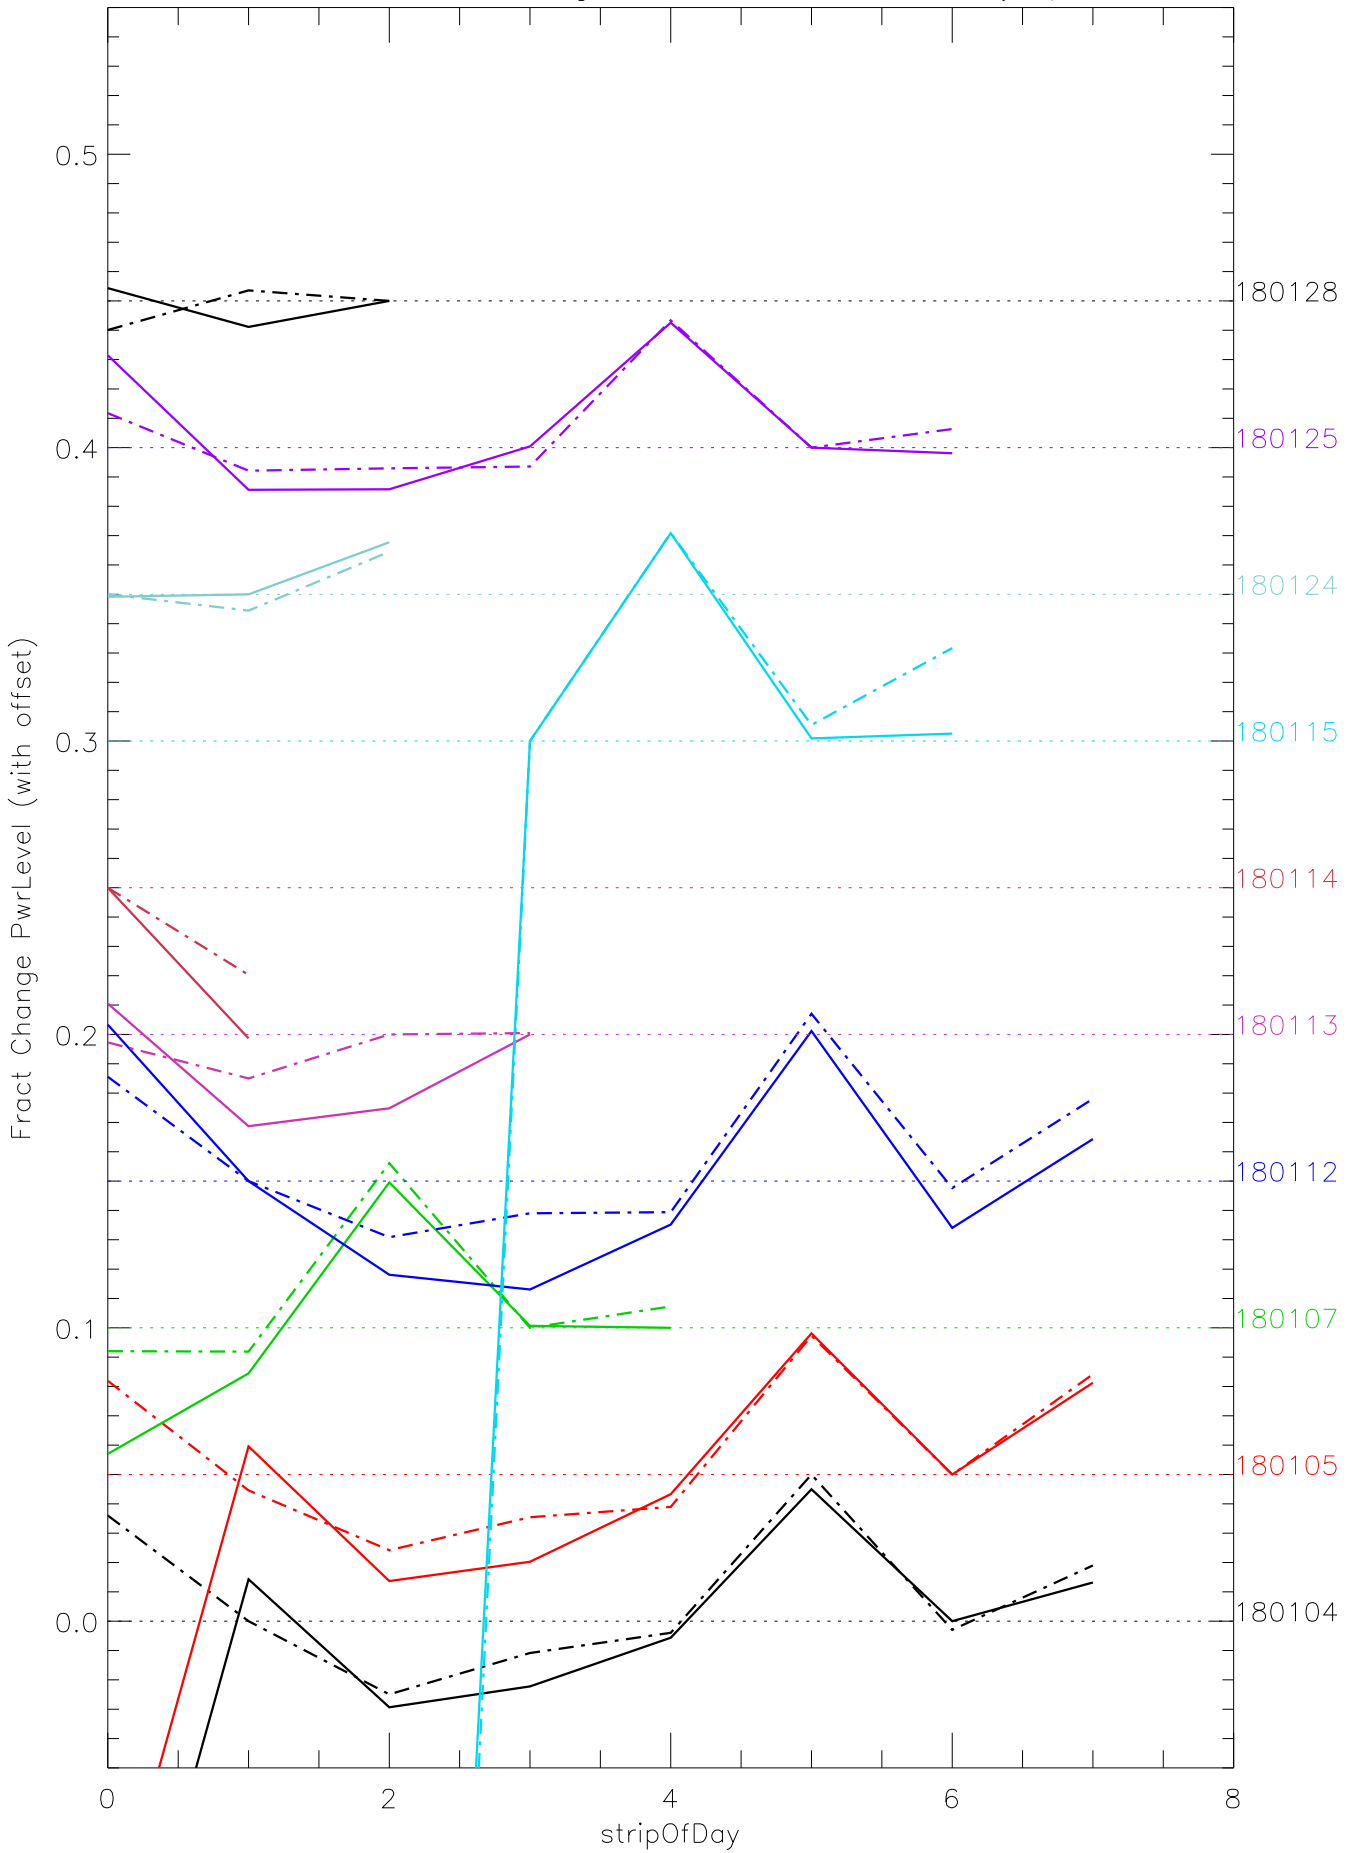

a2048 fractional change PwrLevel for each day. pixel:0

a2048 fractional change PwrLevel for each day. pixel:1

a2048 fractional change PwrLevel for each day. pixel:2

a2048 fractional change PwrLevel for each day. pixel:3

a2048 fractional change PwrLevel for each day. pixel:4

a2048 fractional change PwrLevel for each day. pixel:5

a2048 fractional change PwrLevel for each day. pixel:6