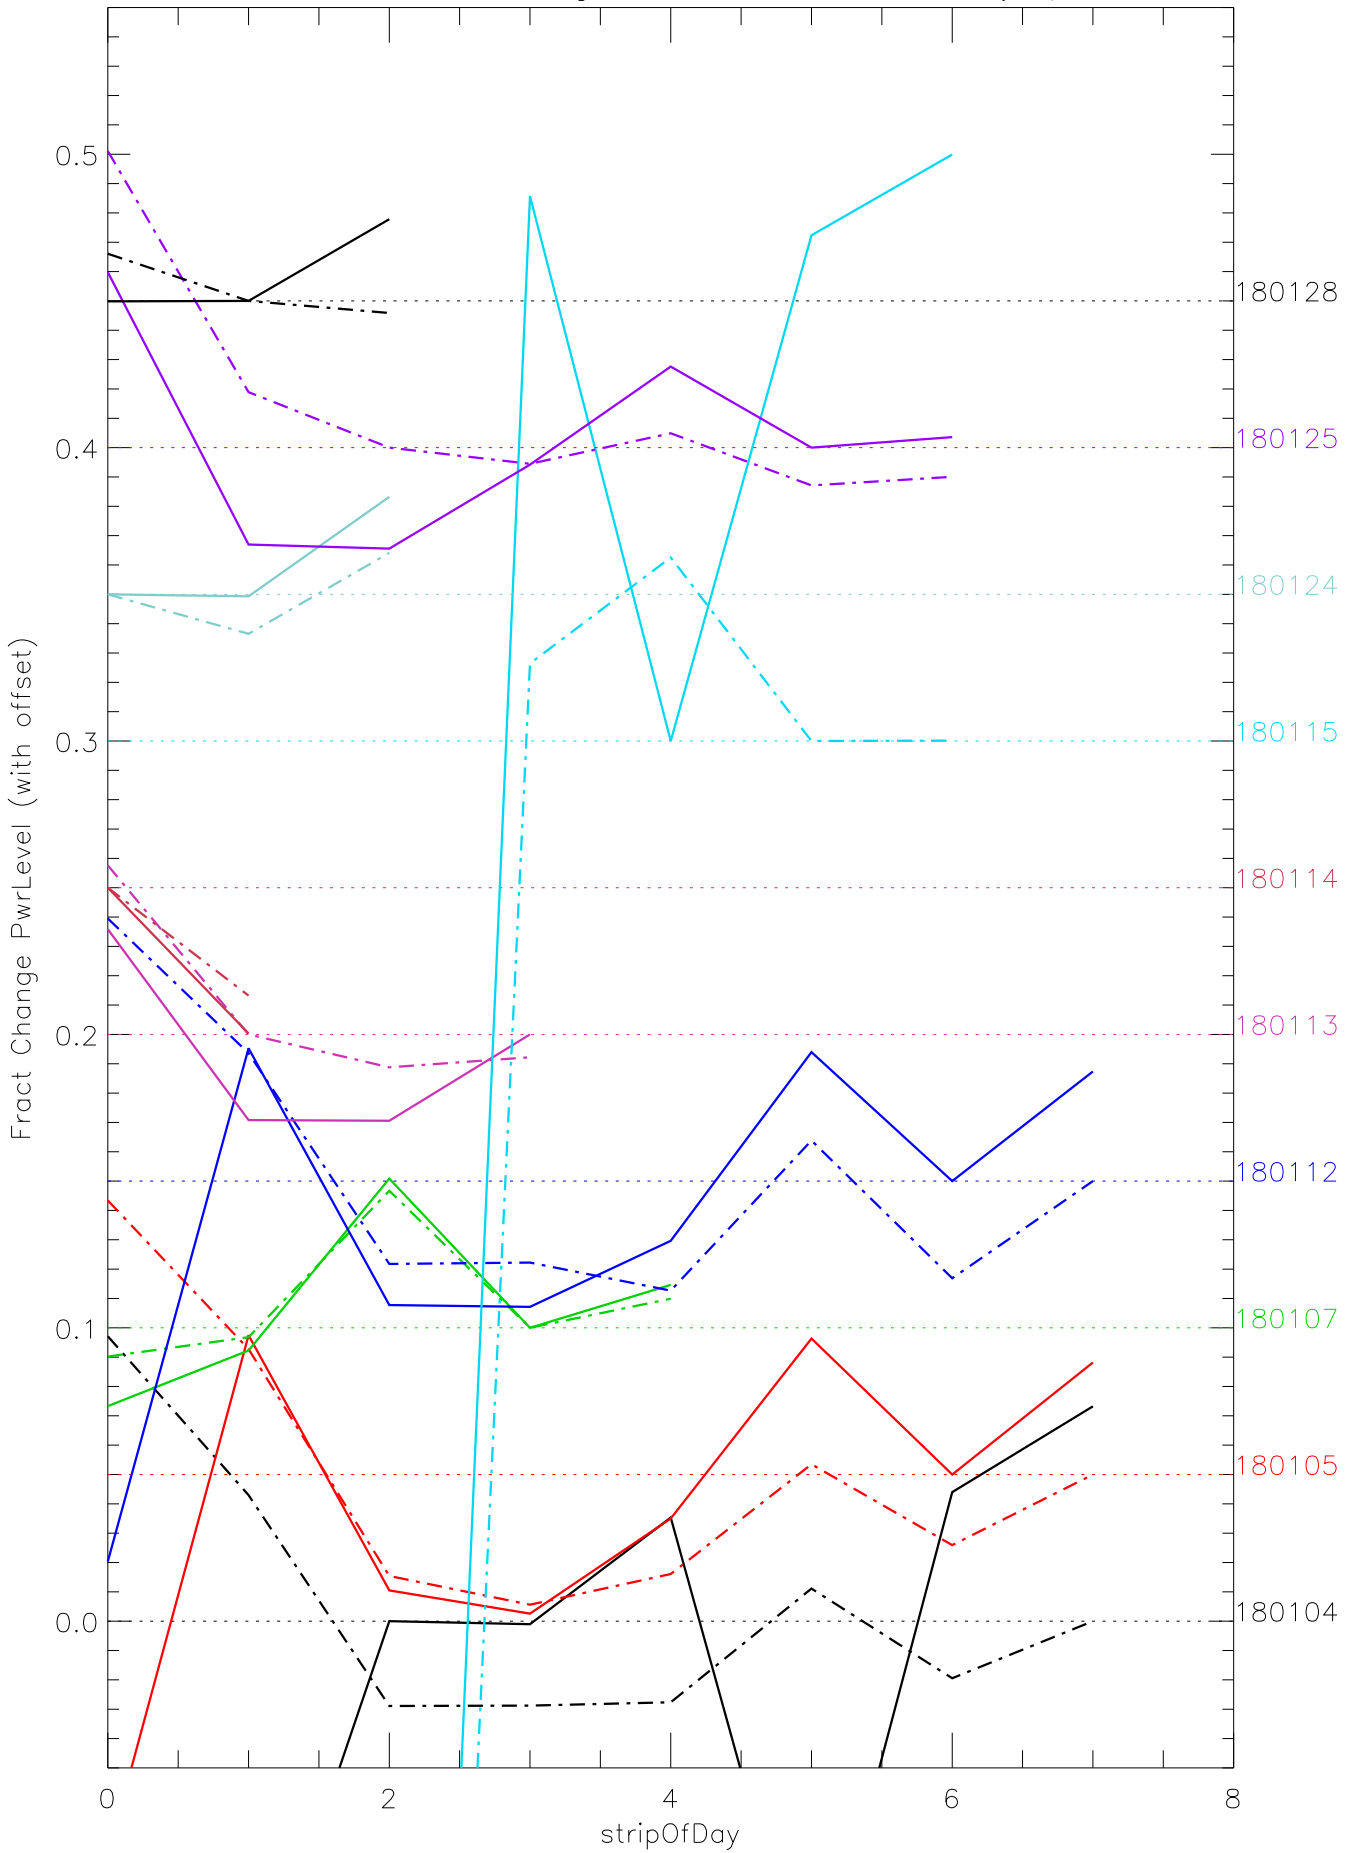

a2048 fractional change PwrLevel for each day. pixel:0

a2048 fractional change PwrLevel for each day. pixel:1

a2048 fractional change PwrLevel for each day. pixel:2

a2048 fractional change PwrLevel for each day. pixel:3

a2048 fractional change PwrLevel for each day. pixel:4

a2048 fractional change PwrLevel for each day. pixel:5

a2048 fractional change PwrLevel for each day. pixel:6