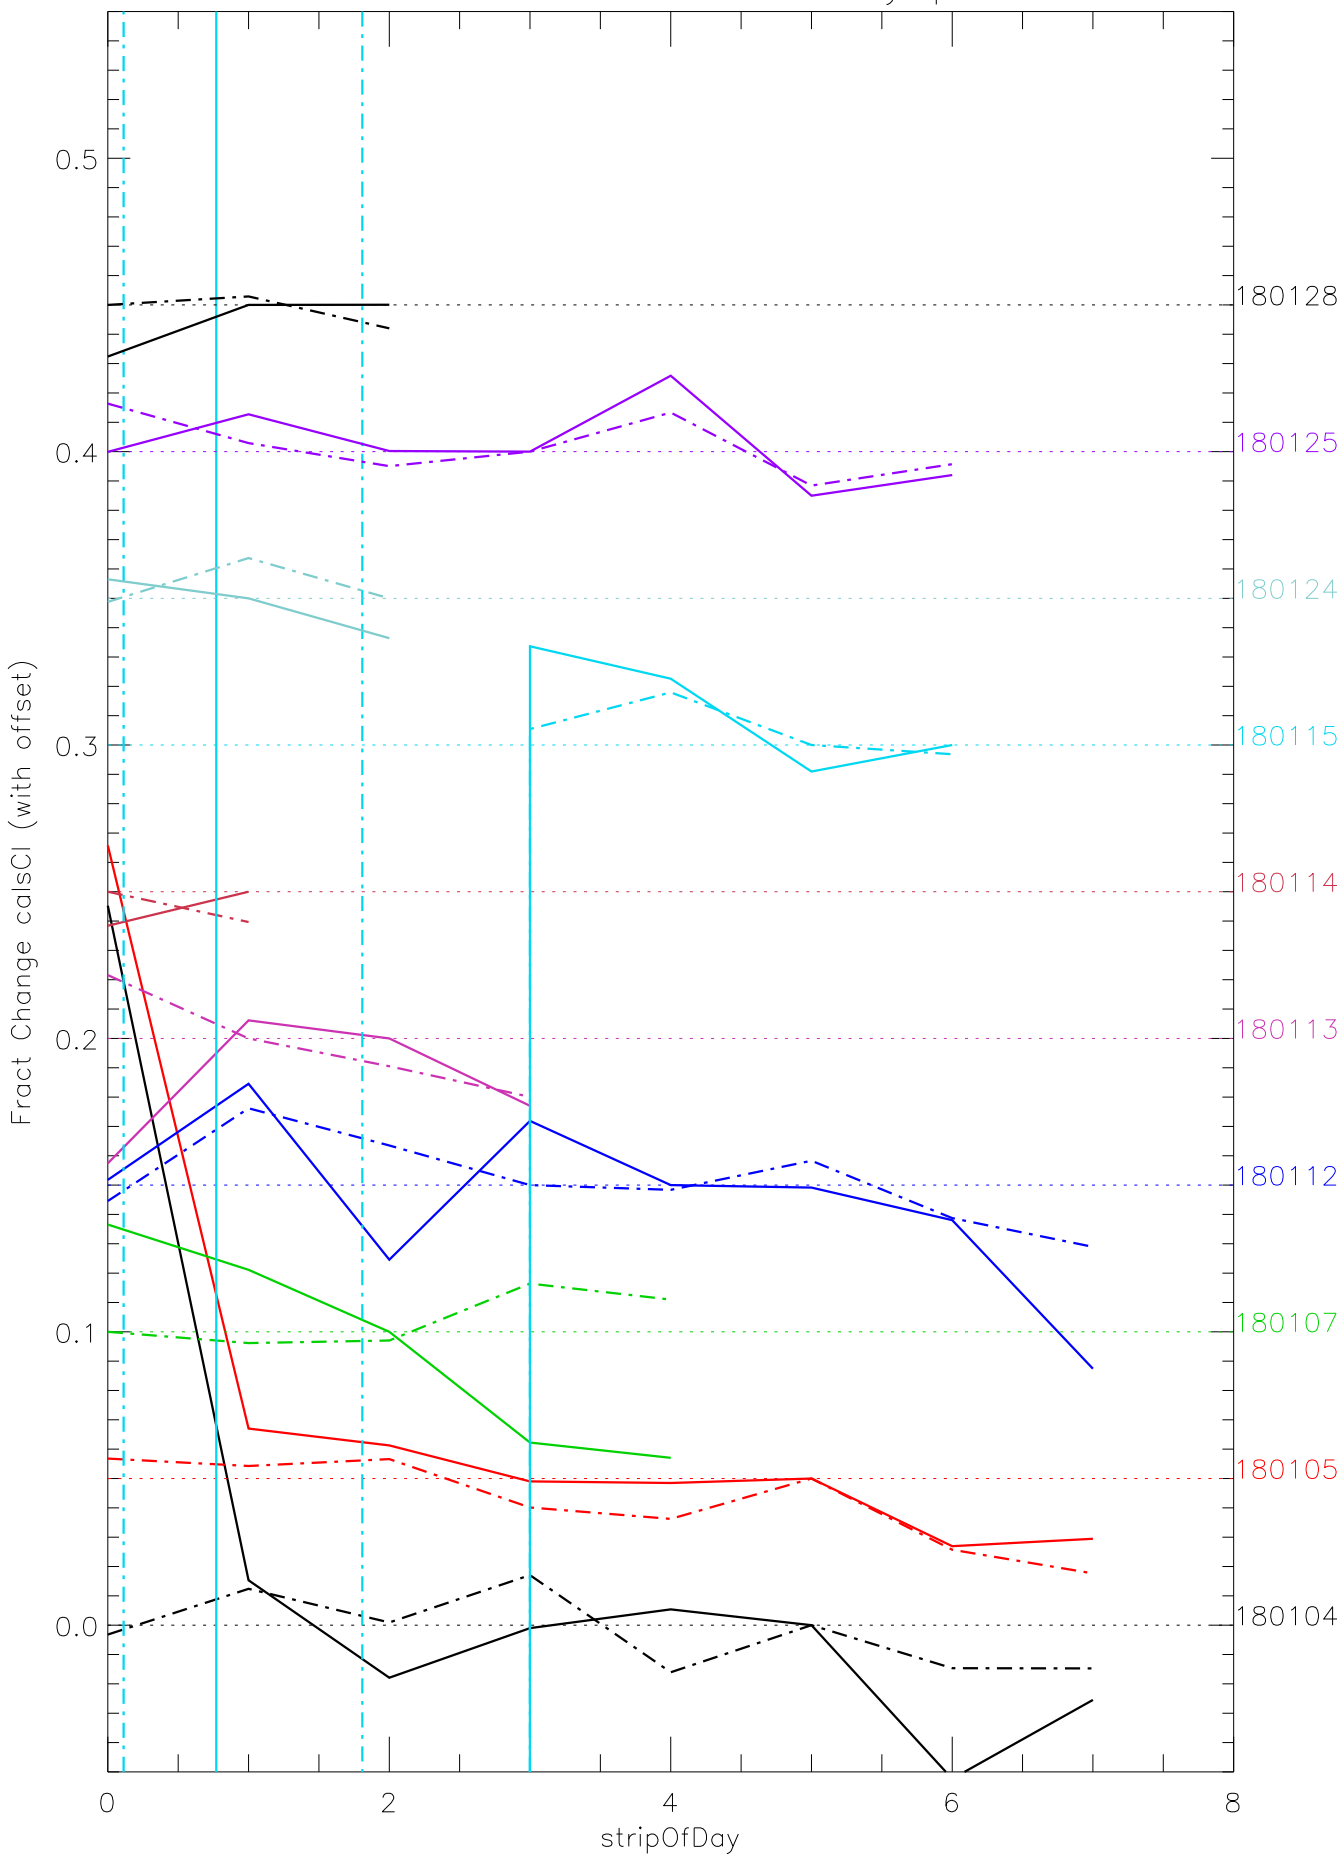

a2048 calsci factors for each day. pixel:0

a2048 calsci factors for each day. pixel:1

a2048 calsci factors for each day. pixel:2

a2048 calsci factors for each day. pixel:3

a2048 calsci factors for each day. pixel:4

a2048 calsci factors for each day. pixel:5

a2048 calsci factors for each day. pixel:6