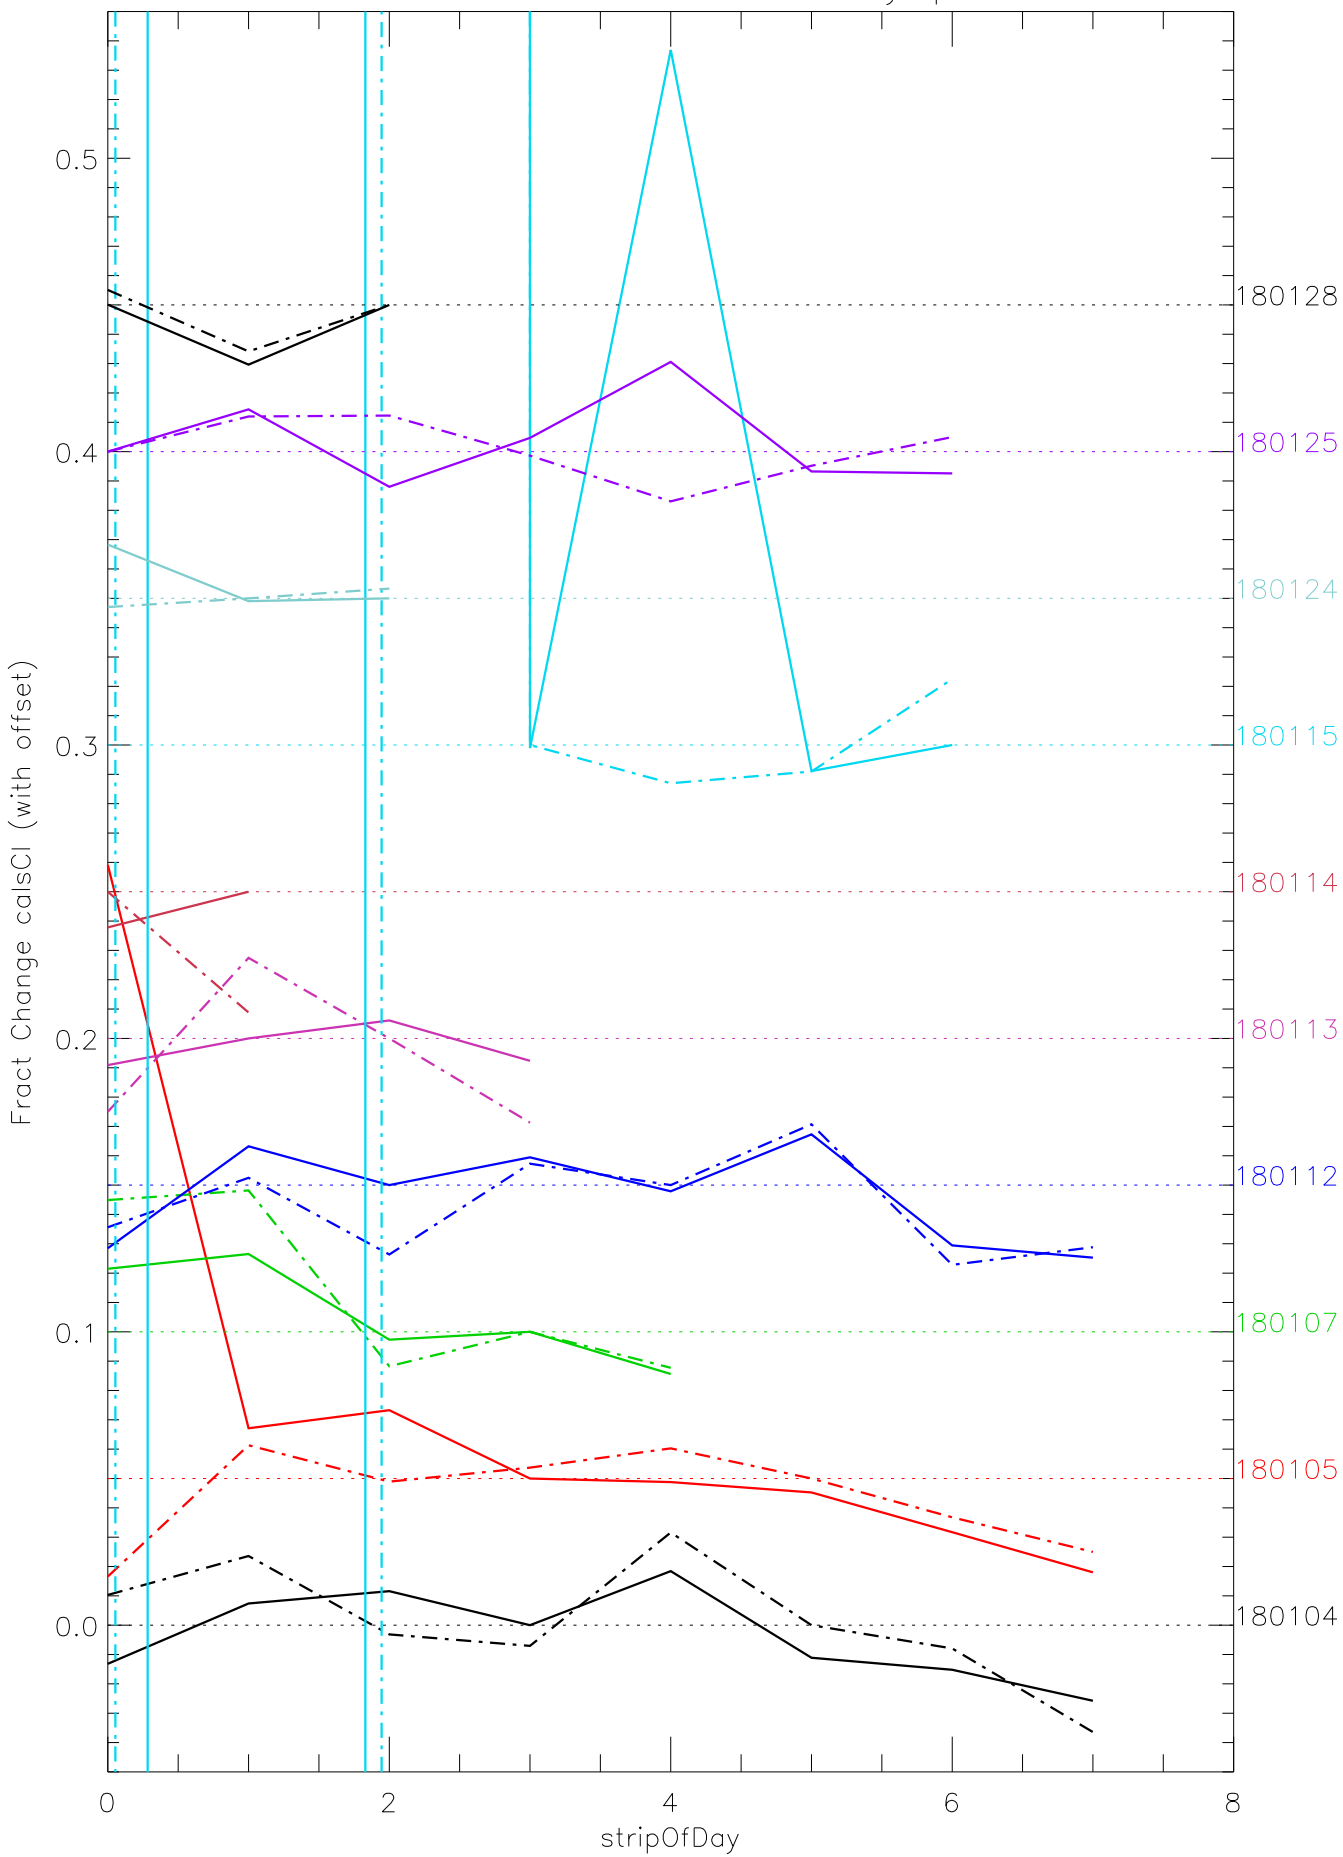

a2048 calsci factors for each day. pixel:0

a2048 calsci factors for each day. pixel:1

a2048 calsci factors for each day. pixel:2

a2048 calsci factors for each day. pixel:3

a2048 calsci factors for each day. pixel:4

a2048 calsci factors for each day. pixel:5

a2048 calsci factors for each day. pixel:6