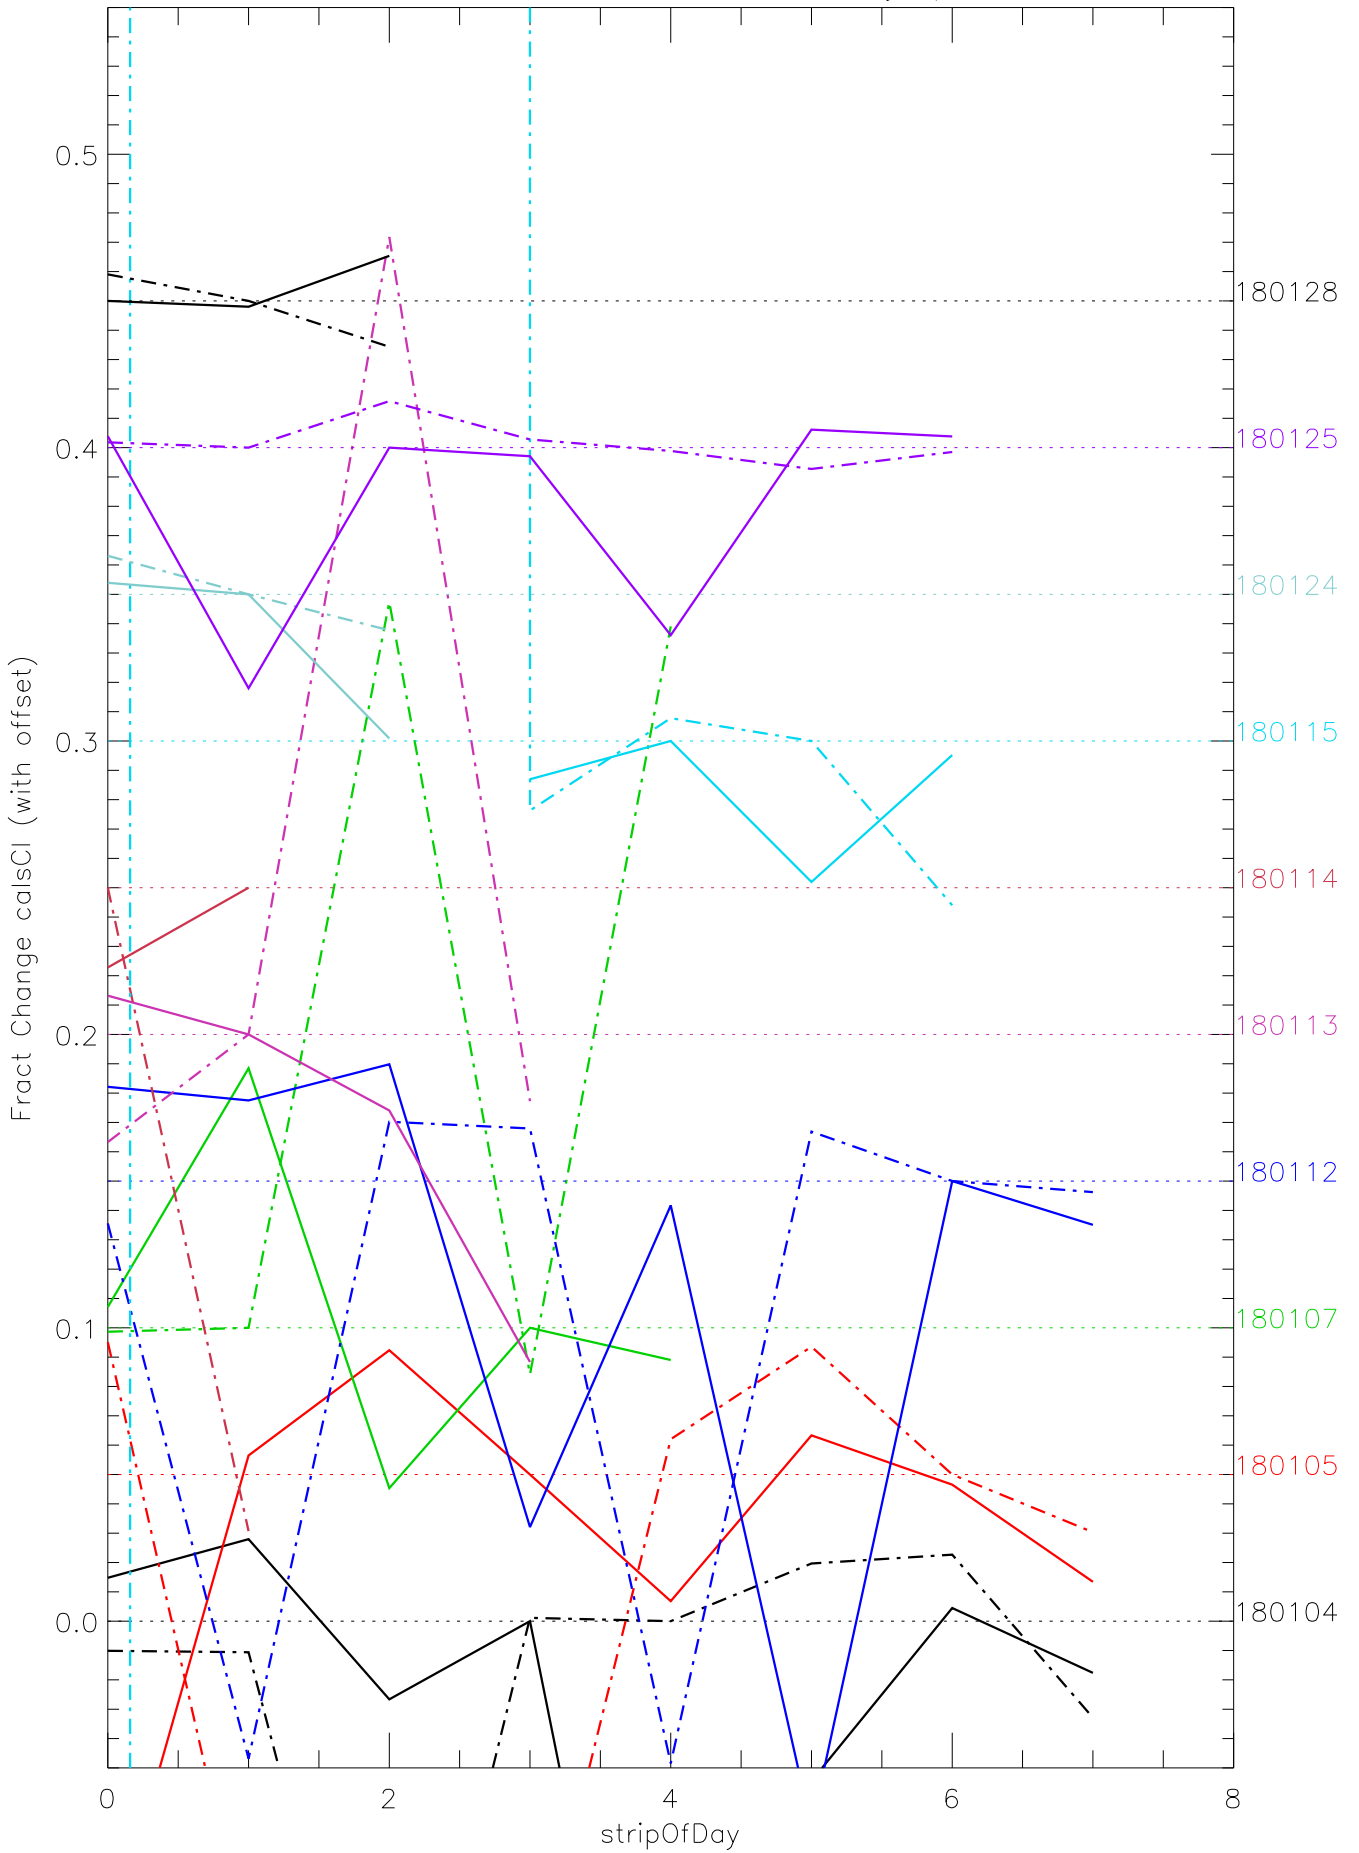

a2048 calsci factors for each day. pixel:0

a2048 calsci factors for each day. pixel:1

a2048 calsci factors for each day. pixel:2

a2048 calsci factors for each day. pixel:3

a2048 calsci factors for each day. pixel:4

a2048 calsci factors for each day. pixel:5

a2048 calsci factors for each day. pixel:6