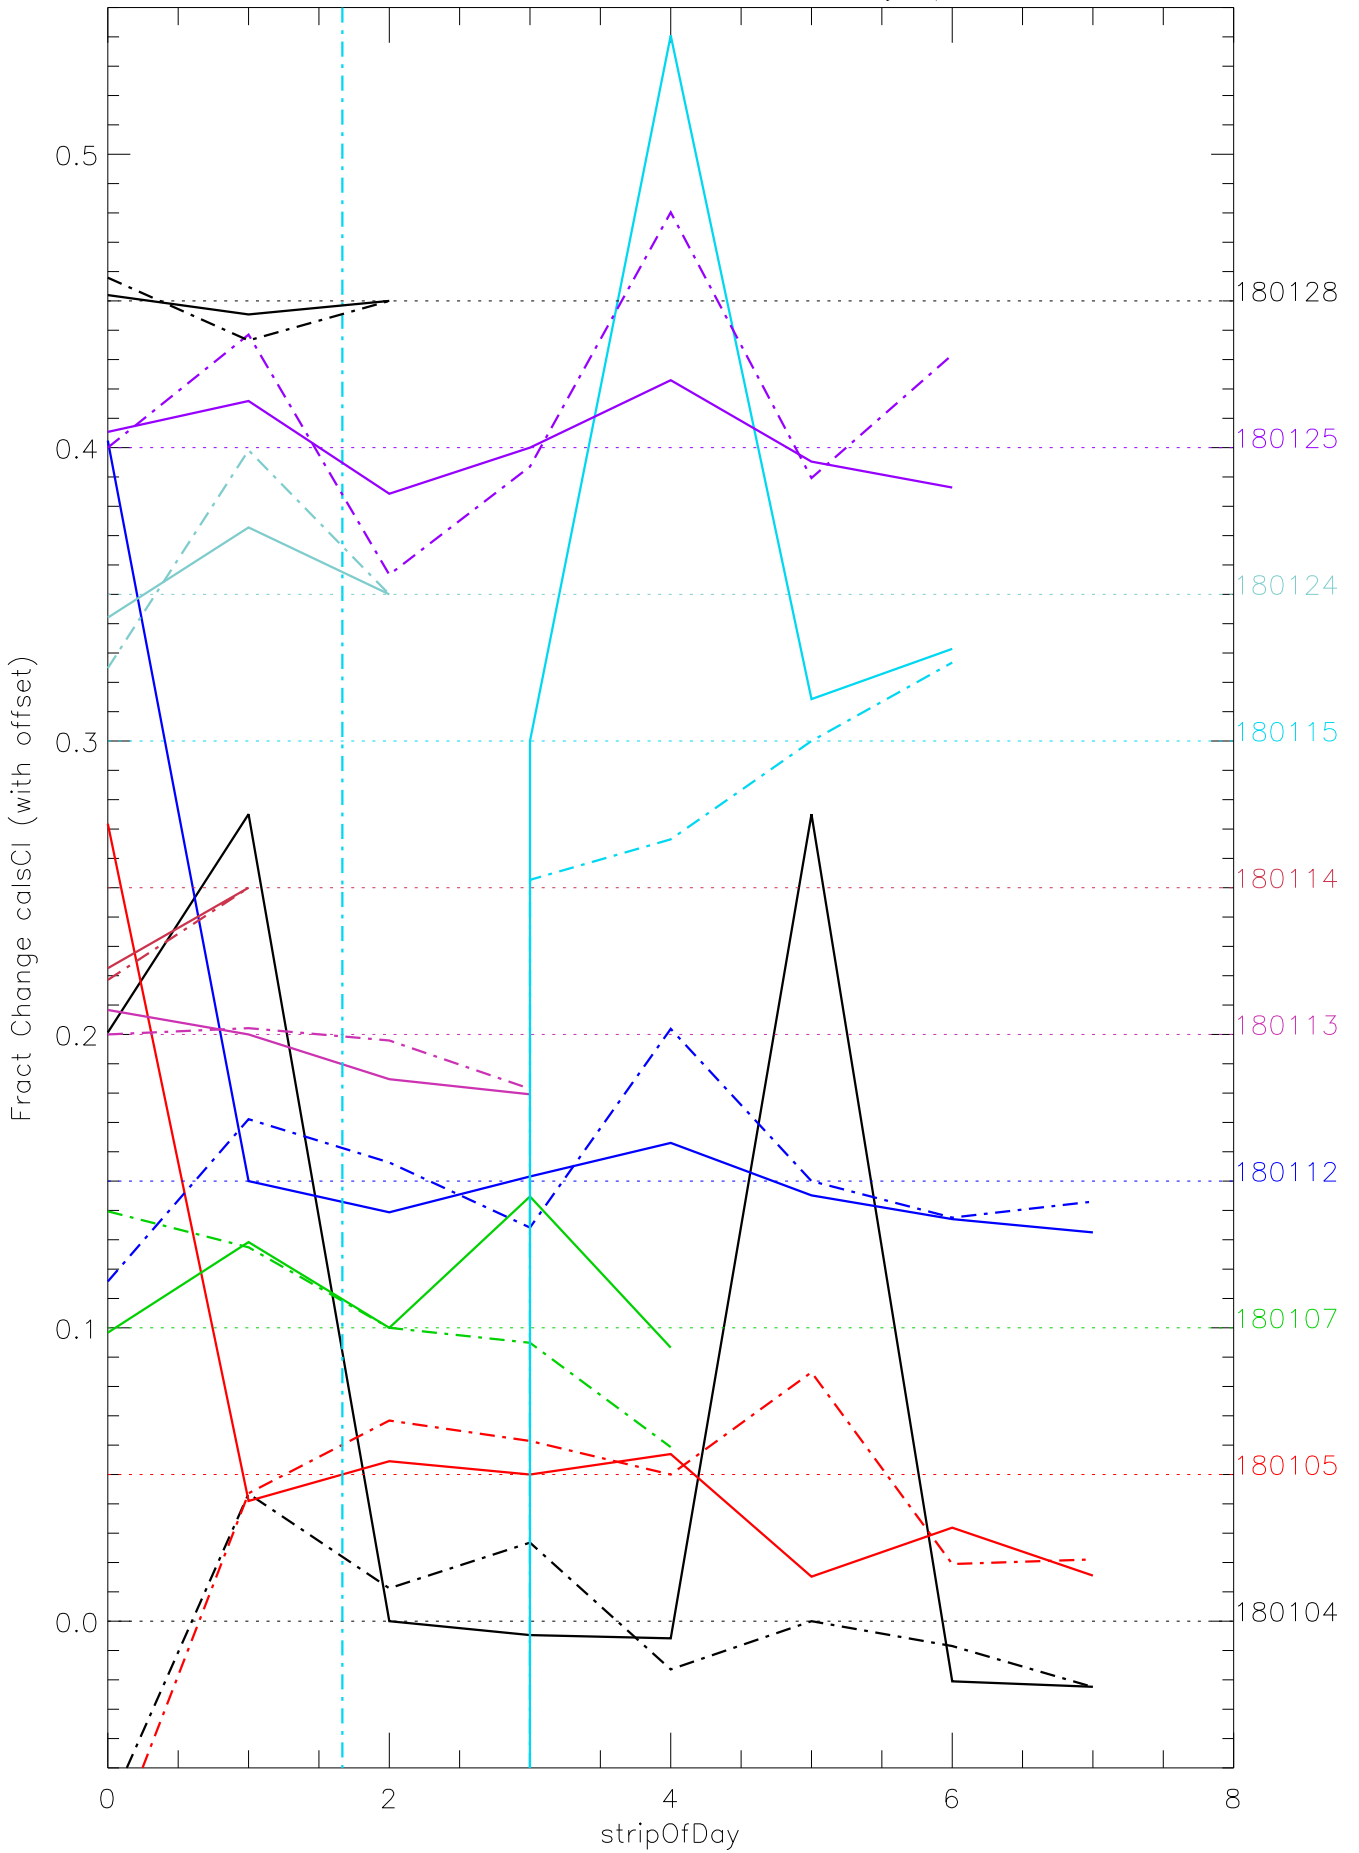

a2048 calsci factors for each day. pixel:0

a2048 calsci factors for each day. pixel:1

a2048 calsci factors for each day. pixel:2

a2048 calsci factors for each day. pixel:3

a2048 calsci factors for each day. pixel:4

a2048 calsci factors for each day. pixel:5

a2048 calsci factors for each day. pixel:6