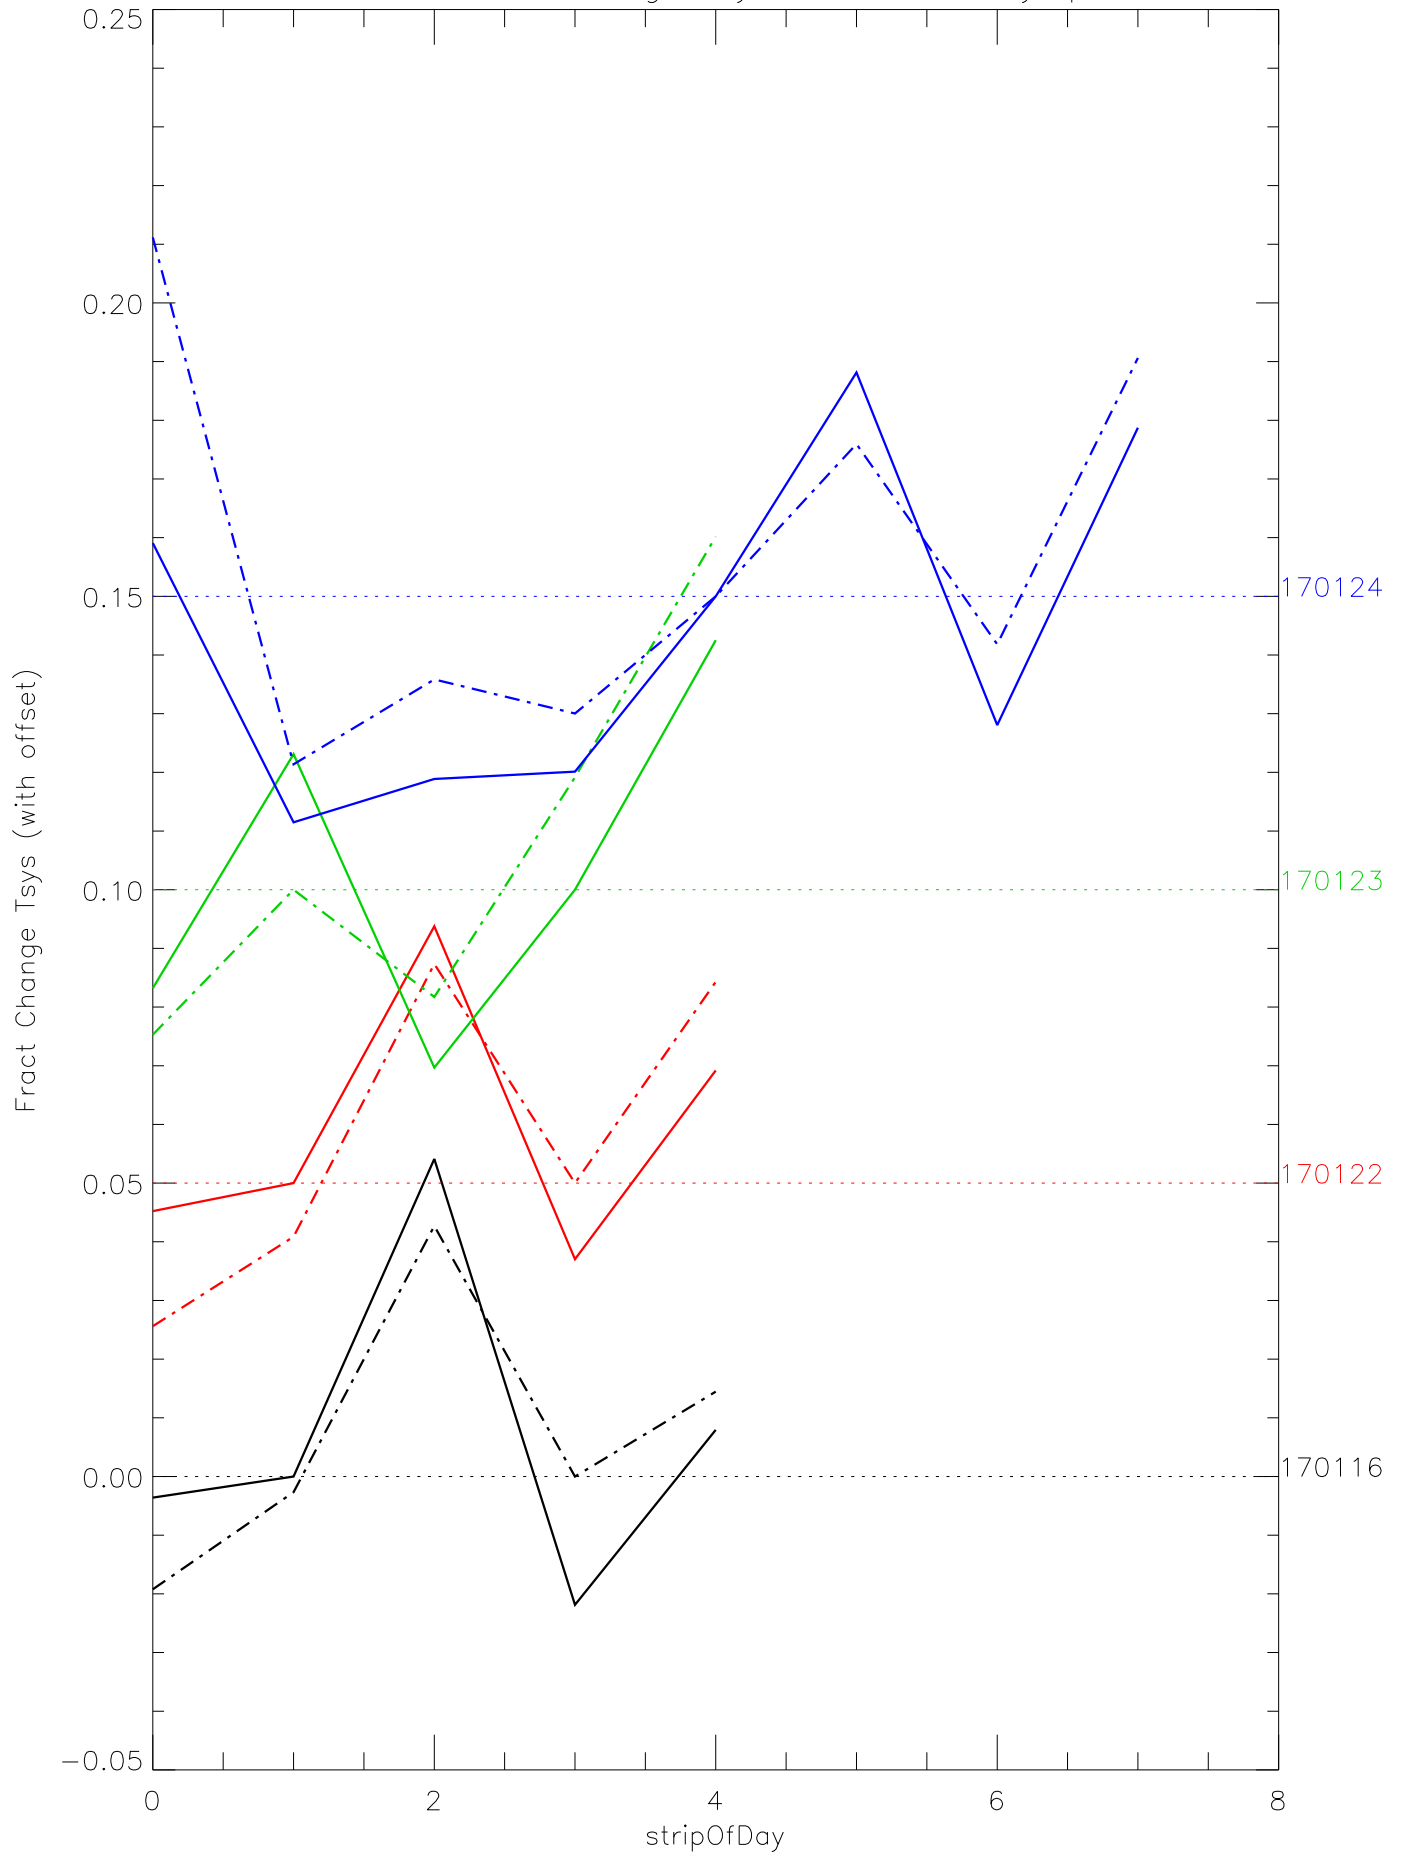

a2048 fractional change TsysK for each day. pixel:0

a2048 fractional change TsysK for each day. pixel:1

a2048 fractional change TsysK for each day. pixel:2

a2048 fractional change TsysK for each day. pixel:3

a2048 fractional change TsysK for each day. pixel:4

a2048 fractional change TsysK for each day. pixel:6