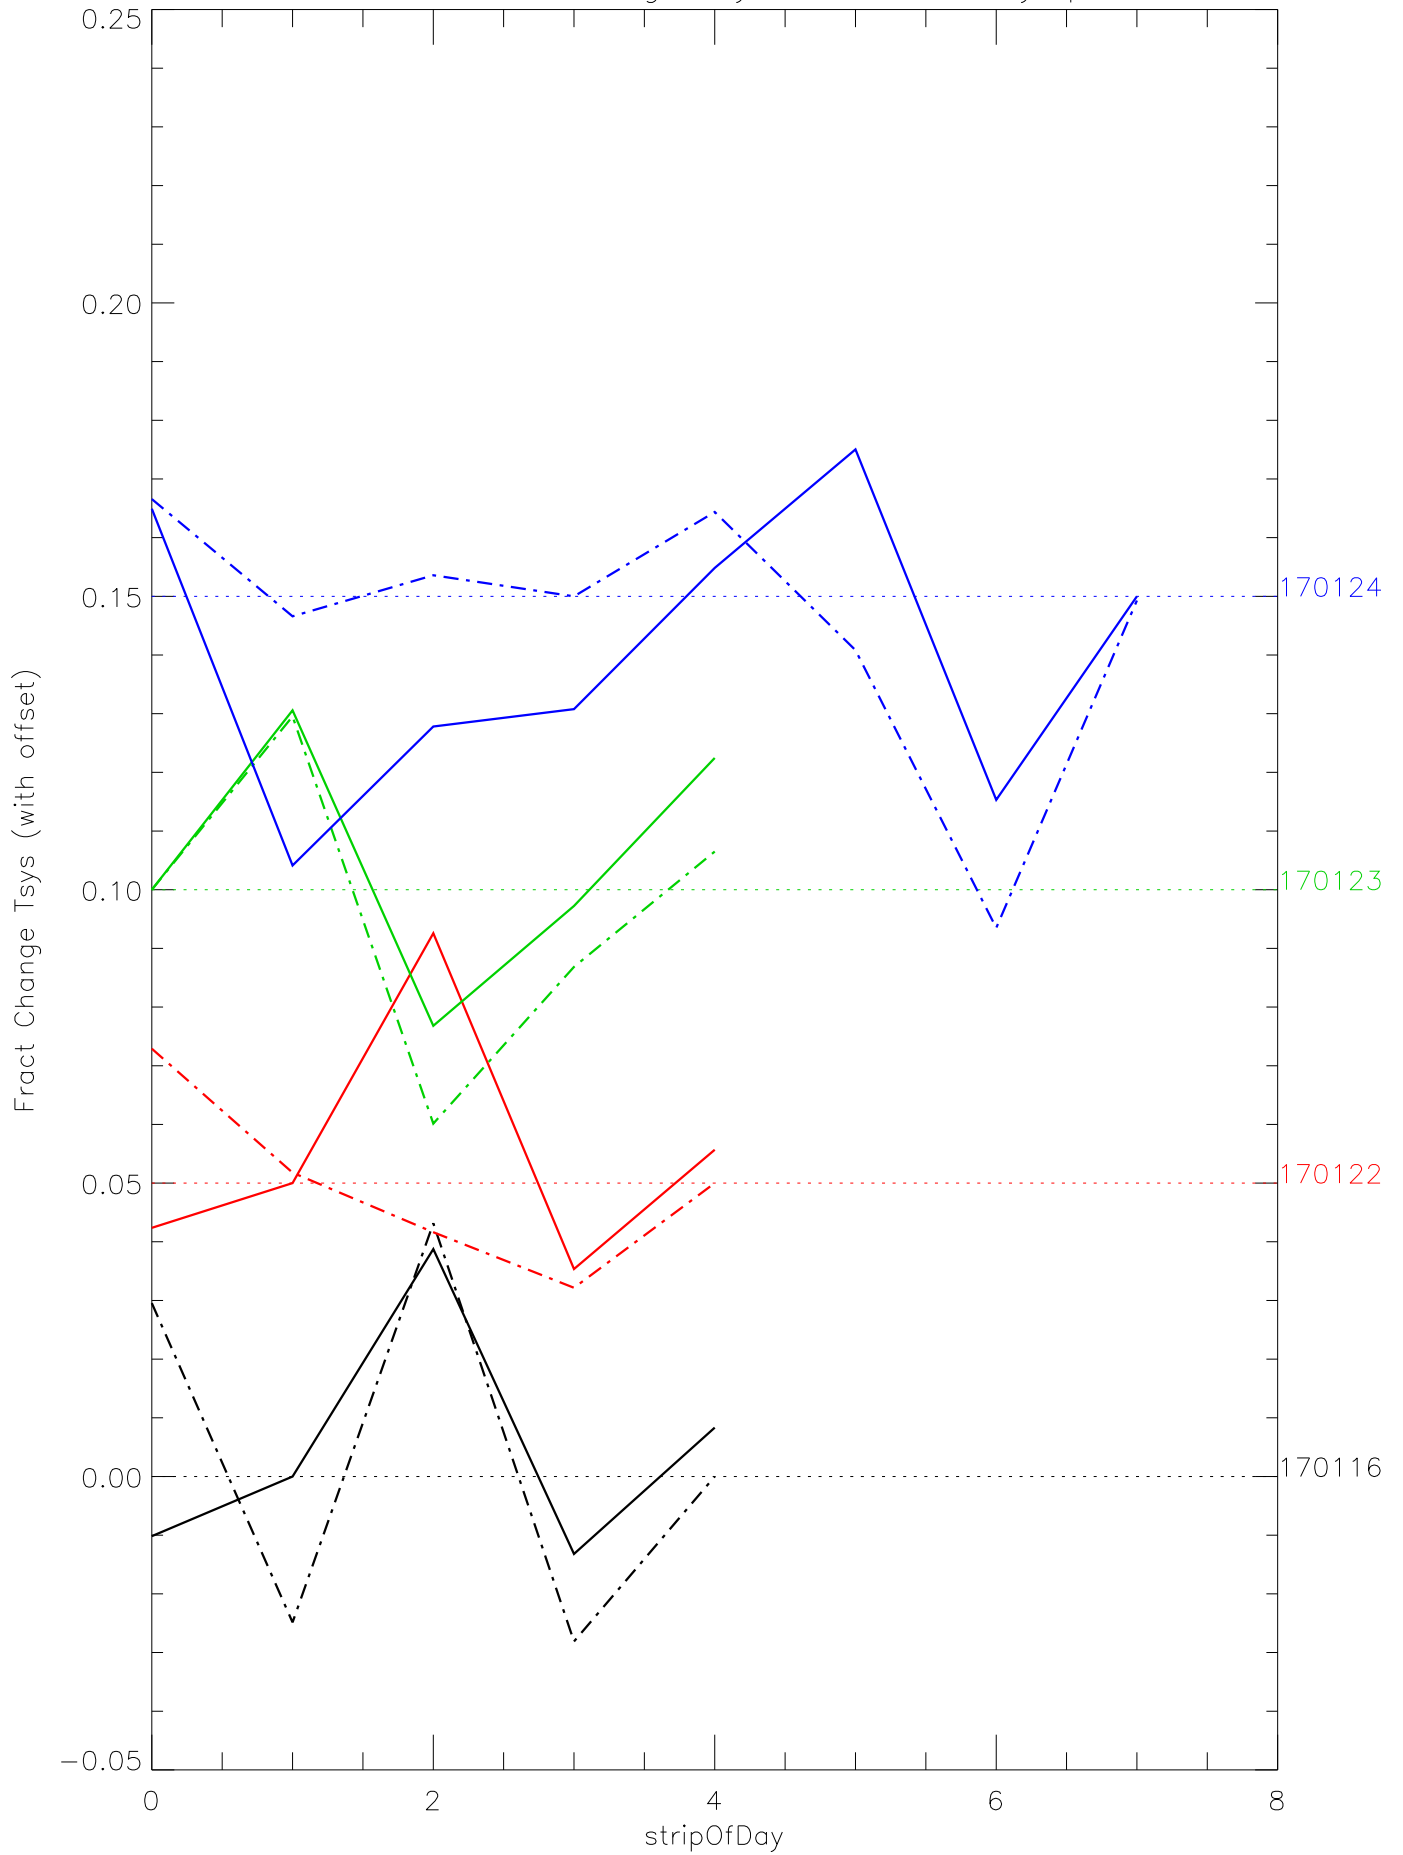

a2048 fractional change TsysK for each day. pixel:0

a2048 fractional change TsysK for each day. pixel:1

a2048 fractional change TsysK for each day. pixel:2

a2048 fractional change TsysK for each day. pixel:3

a2048 fractional change TsysK for each day. pixel:4

a2048 fractional change TsysK for each day. pixel:6