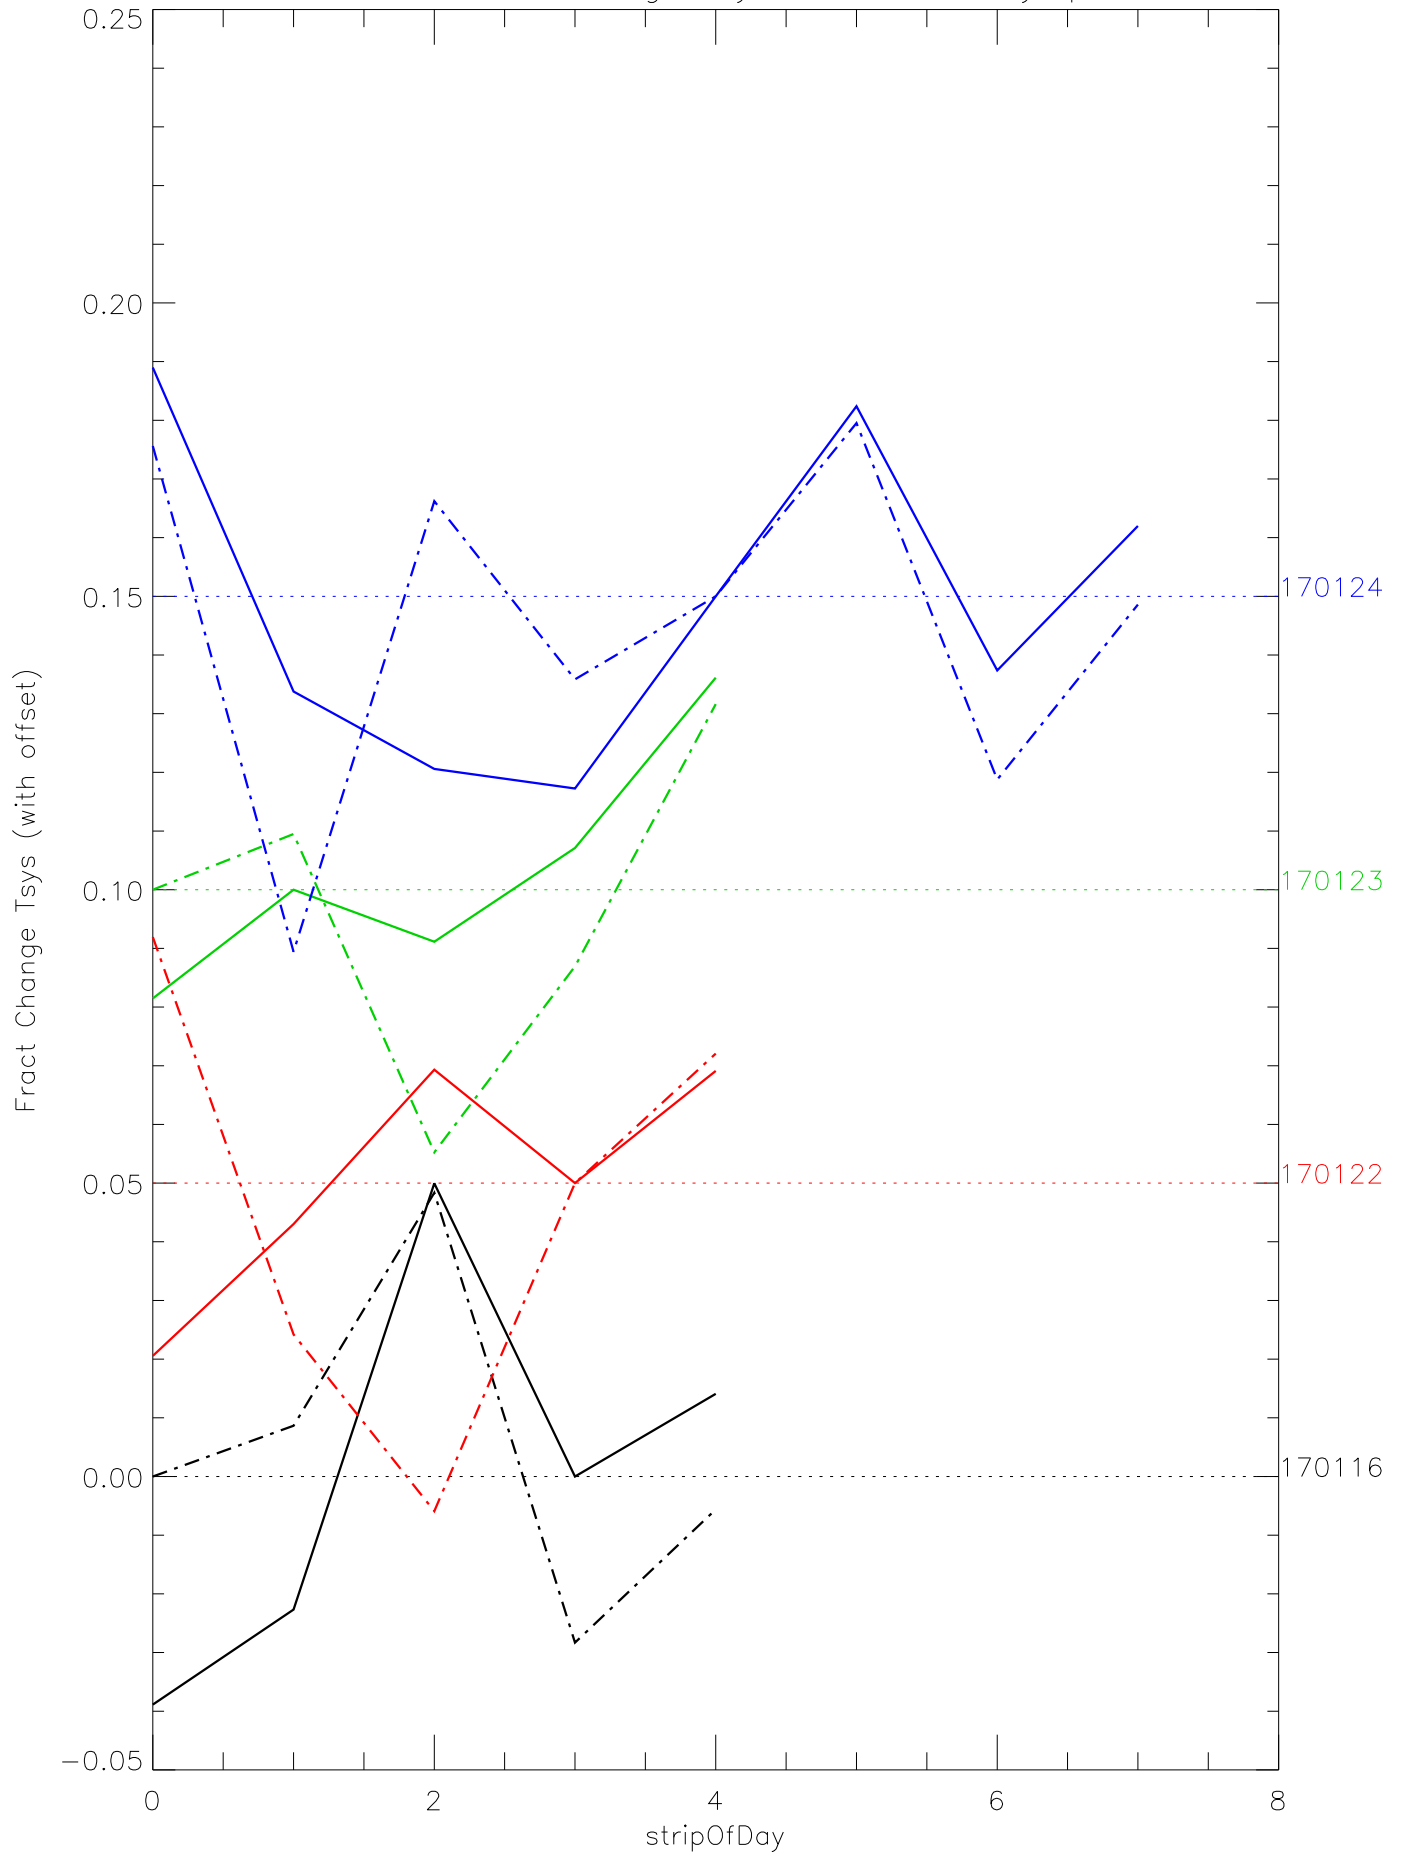

a2048 fractional change TsysK for each day. pixel:0

a2048 fractional change TsysK for each day. pixel:1

a2048 fractional change TsysK for each day. pixel:2

a2048 fractional change TsysK for each day. pixel:3

a2048 fractional change TsysK for each day. pixel:4

a2048 fractional change TsysK for each day. pixel:6