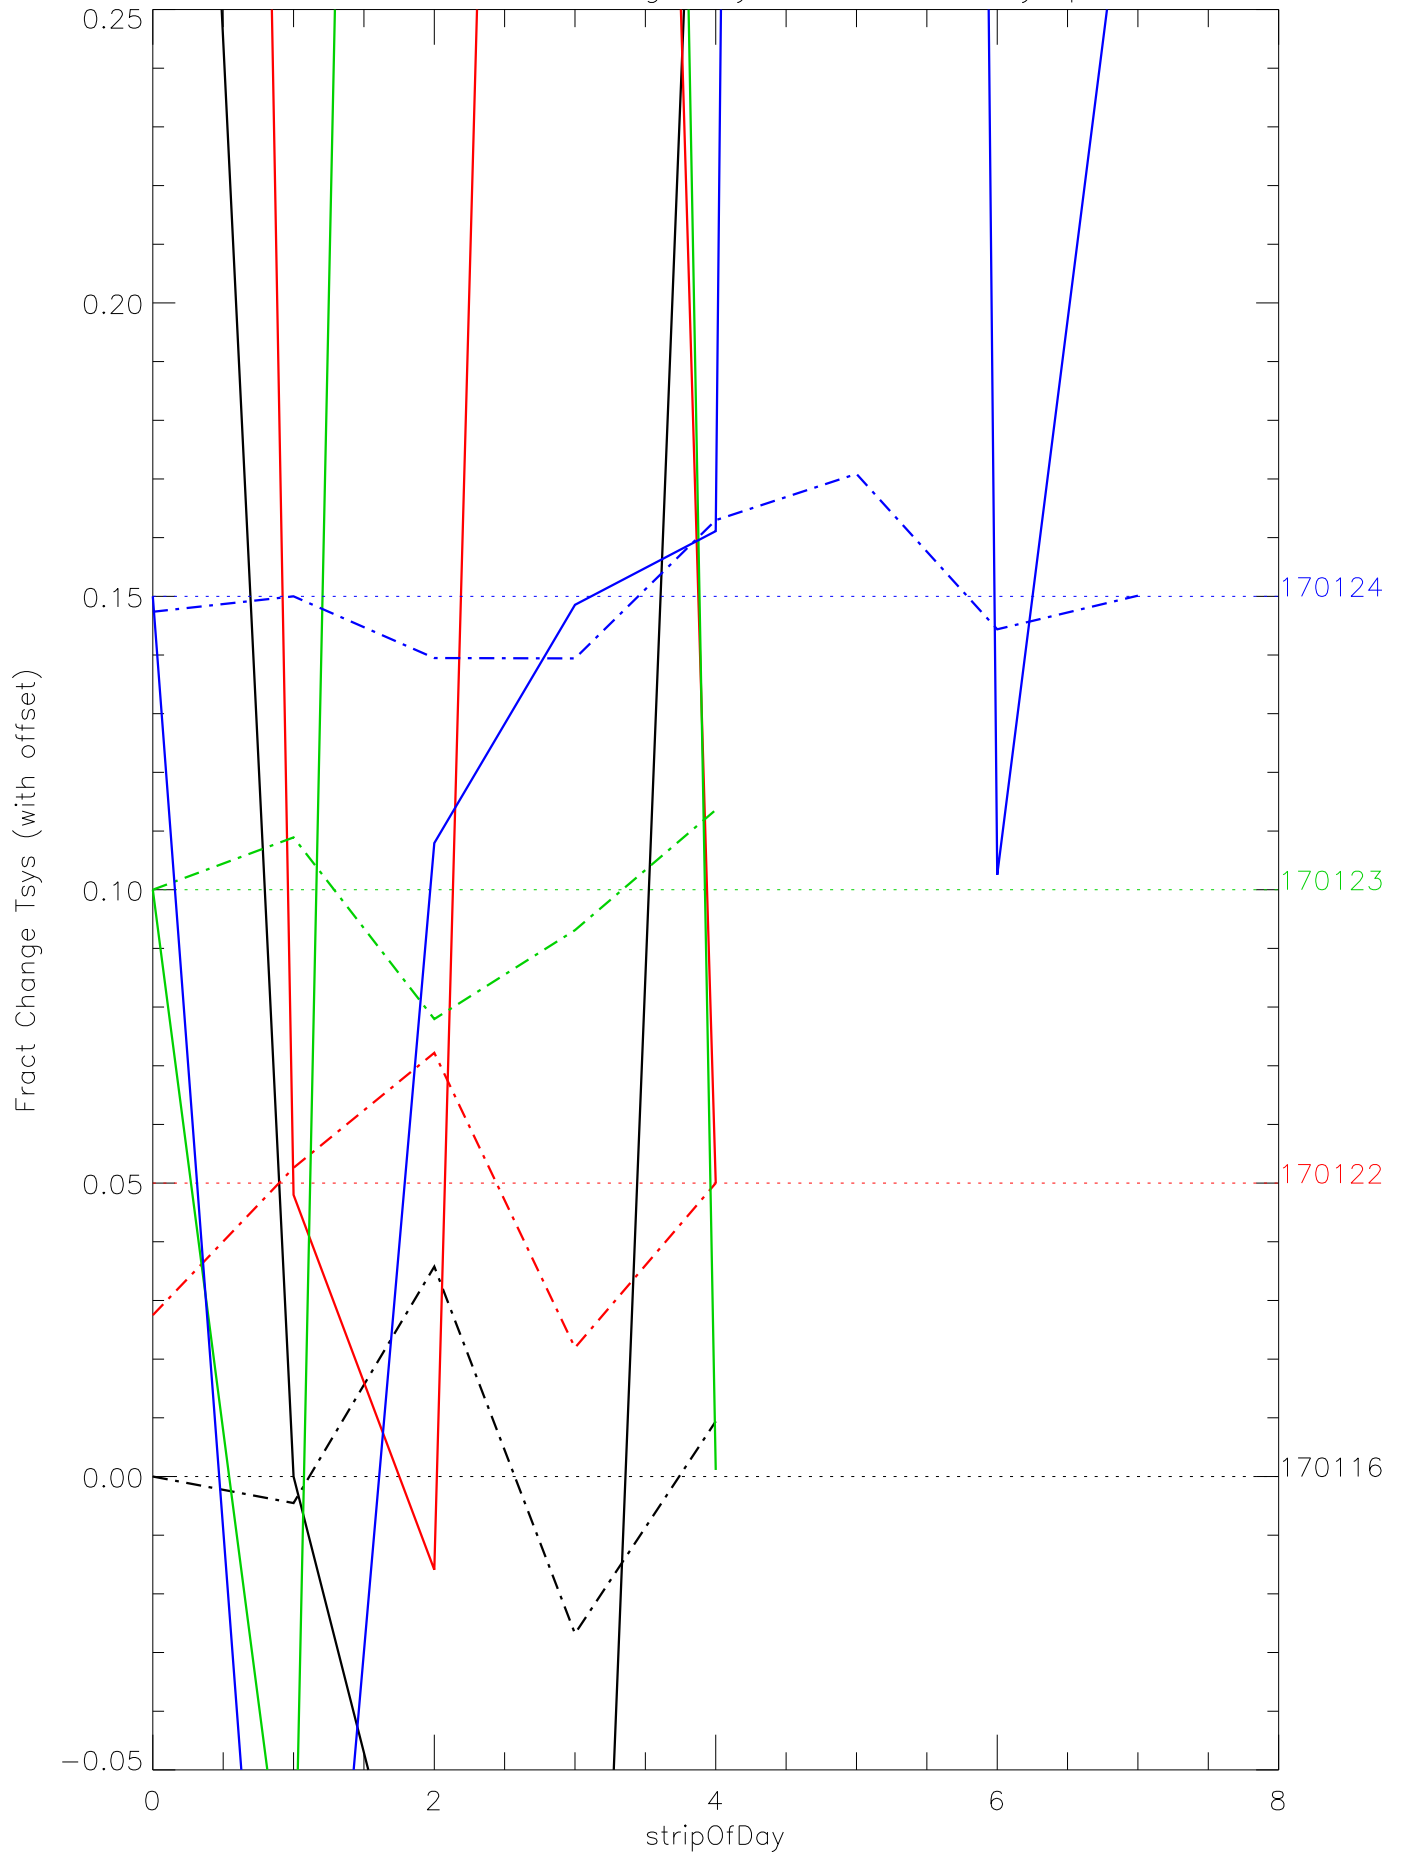

a2048 fractional change TsysK for each day. pixel:0

a2048 fractional change TsysK for each day. pixel:1

a2048 fractional change TsysK for each day. pixel:2

a2048 fractional change TsysK for each day. pixel:3

a2048 fractional change TsysK for each day. pixel:4

a2048 fractional change TsysK for each day. pixel:6