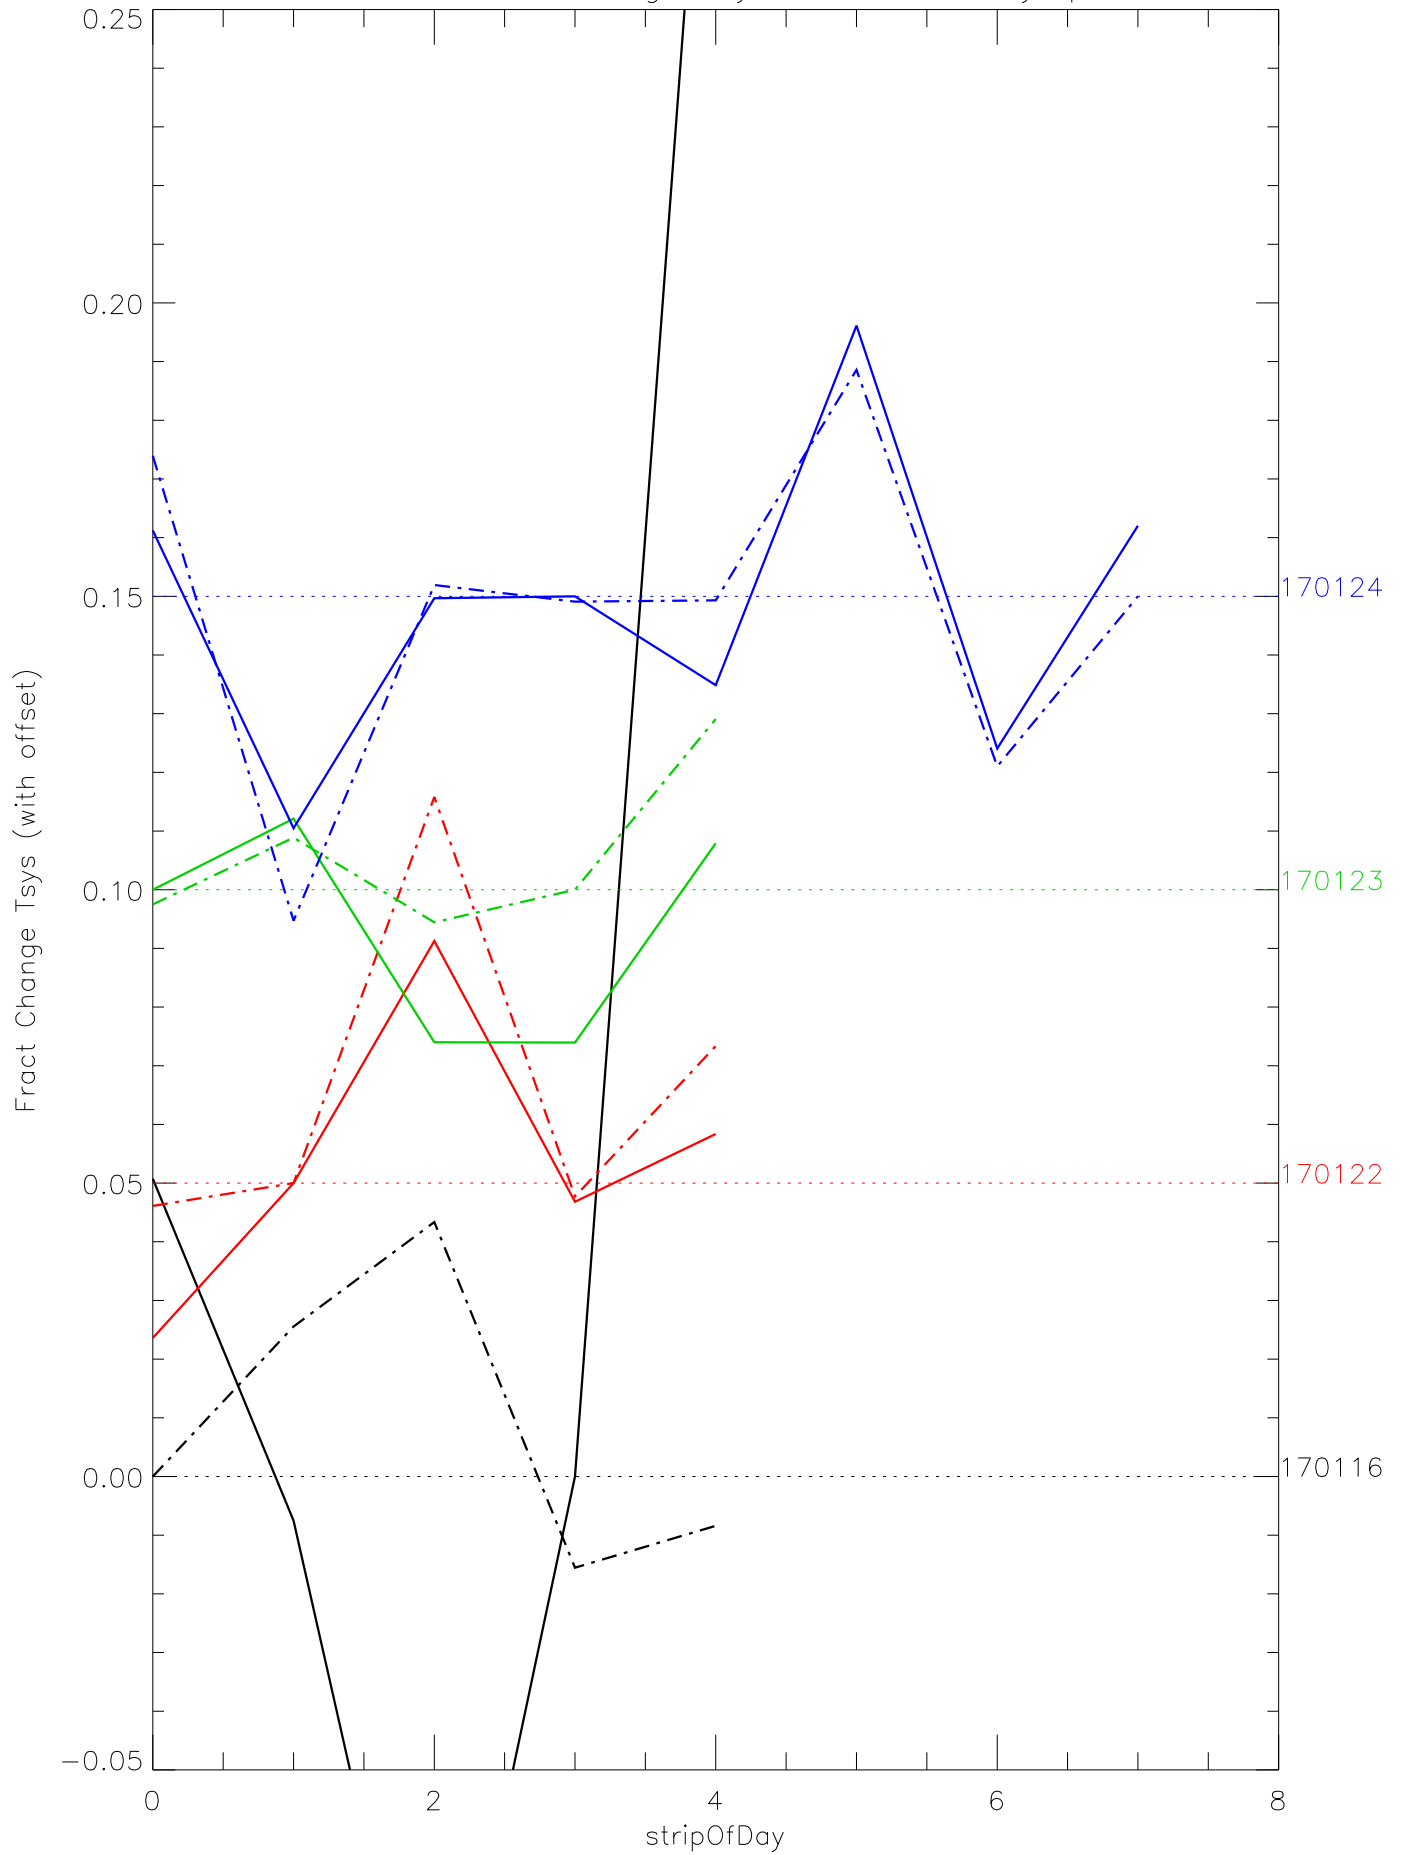

a2048 fractional change TsysK for each day. pixel:0

a2048 fractional change TsysK for each day. pixel:1

a2048 fractional change TsysK for each day. pixel:2

a2048 fractional change TsysK for each day. pixel:3

a2048 fractional change TsysK for each day. pixel:4

a2048 fractional change TsysK for each day. pixel:6