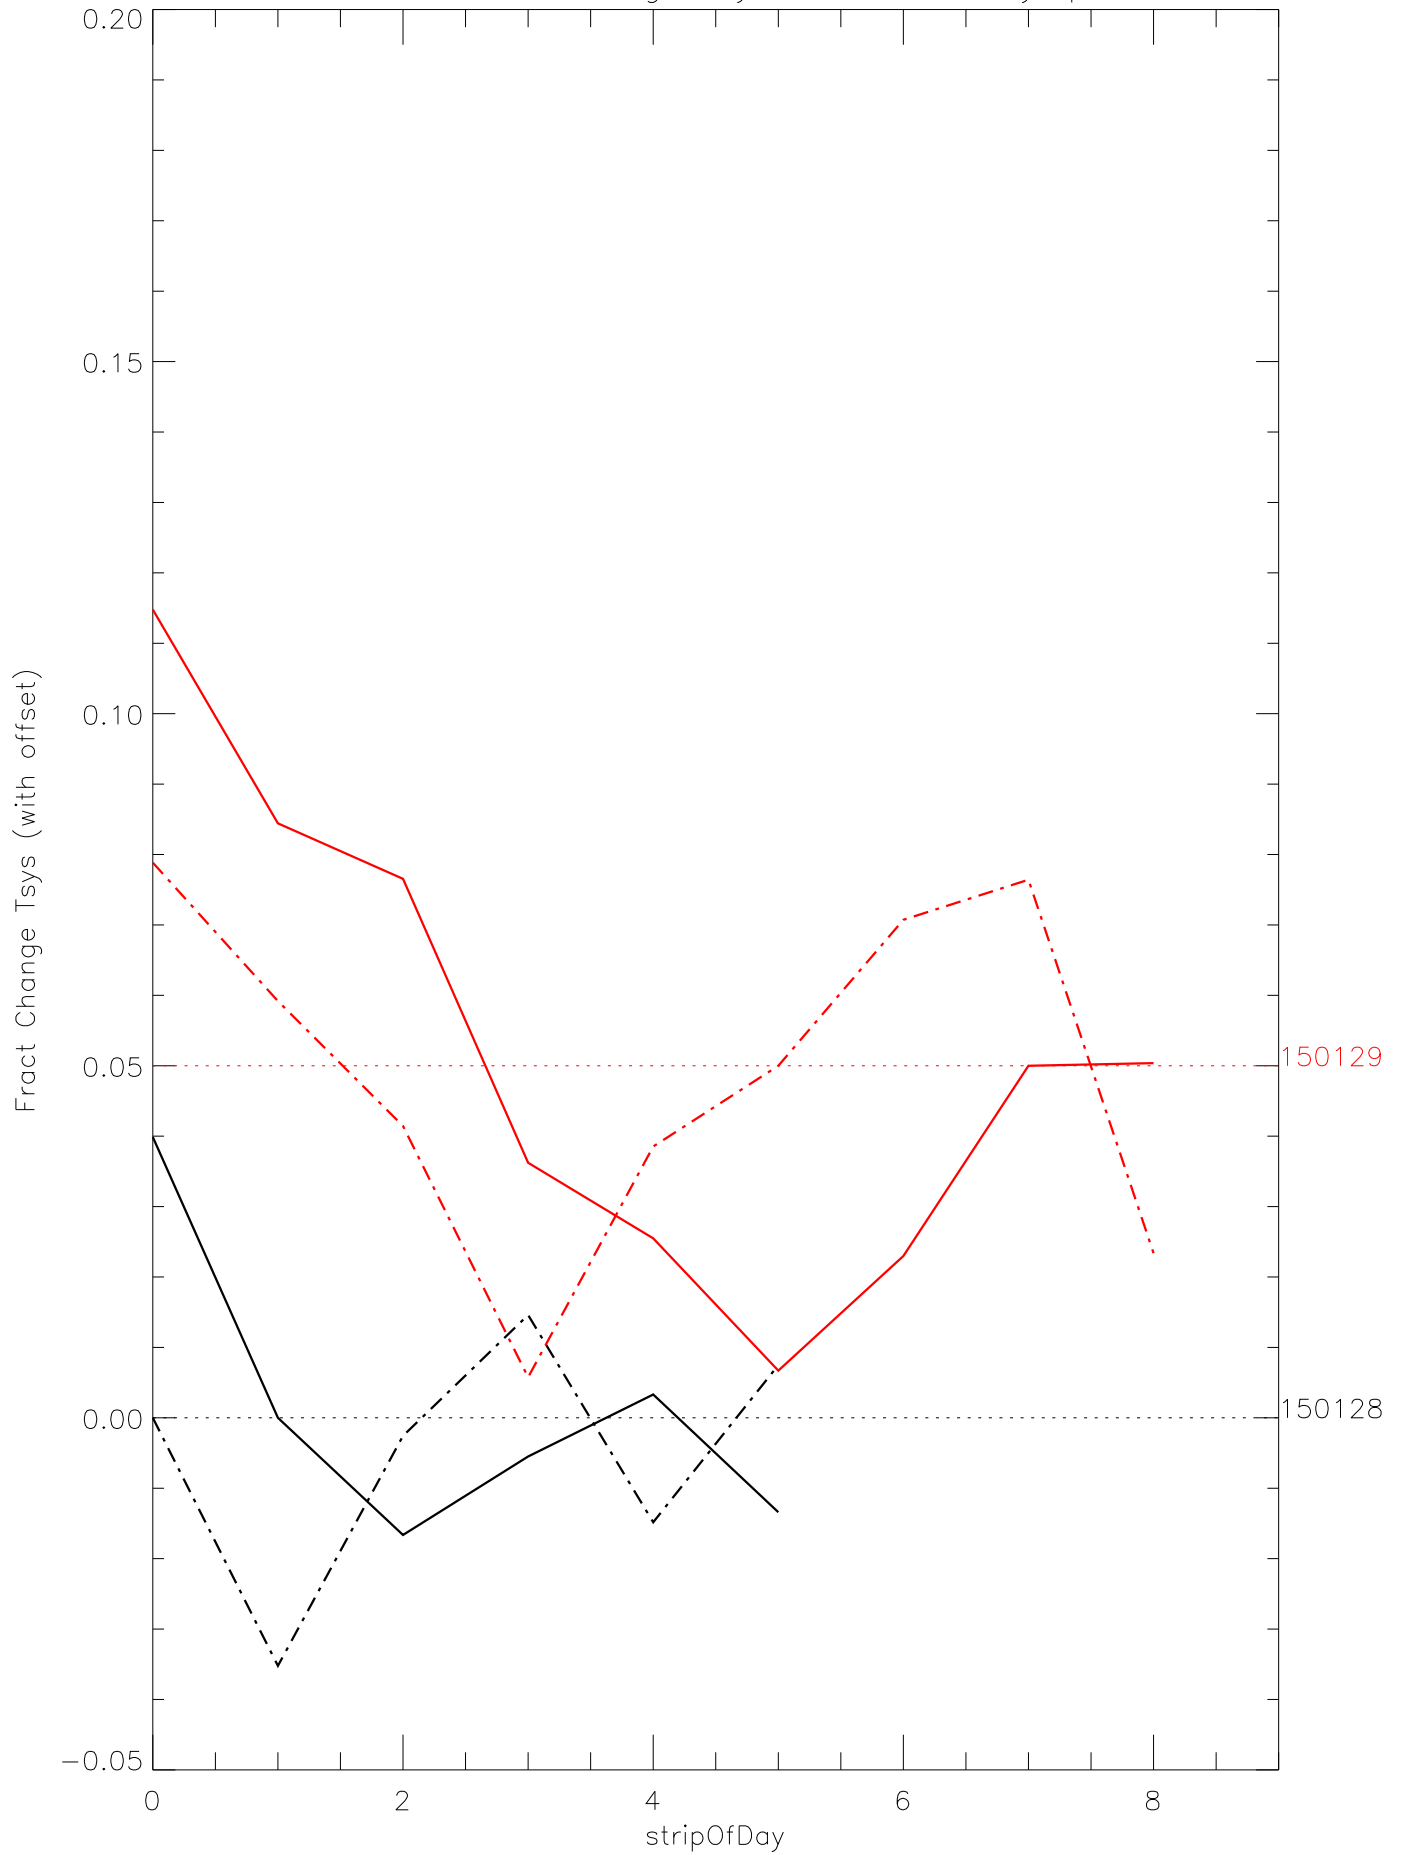

a2048 fractional change TsysK for each day. pixel:0

a2048 fractional change TsysK for each day. pixel:1

a2048 fractional change TsysK for each day. pixel:2

a2048 fractional change TsysK for each day. pixel:3

a2048 fractional change TsysK for each day. pixel:4

a2048 fractional change TsysK for each day. pixel:5

a2048 fractional change TsysK for each day. pixel:6