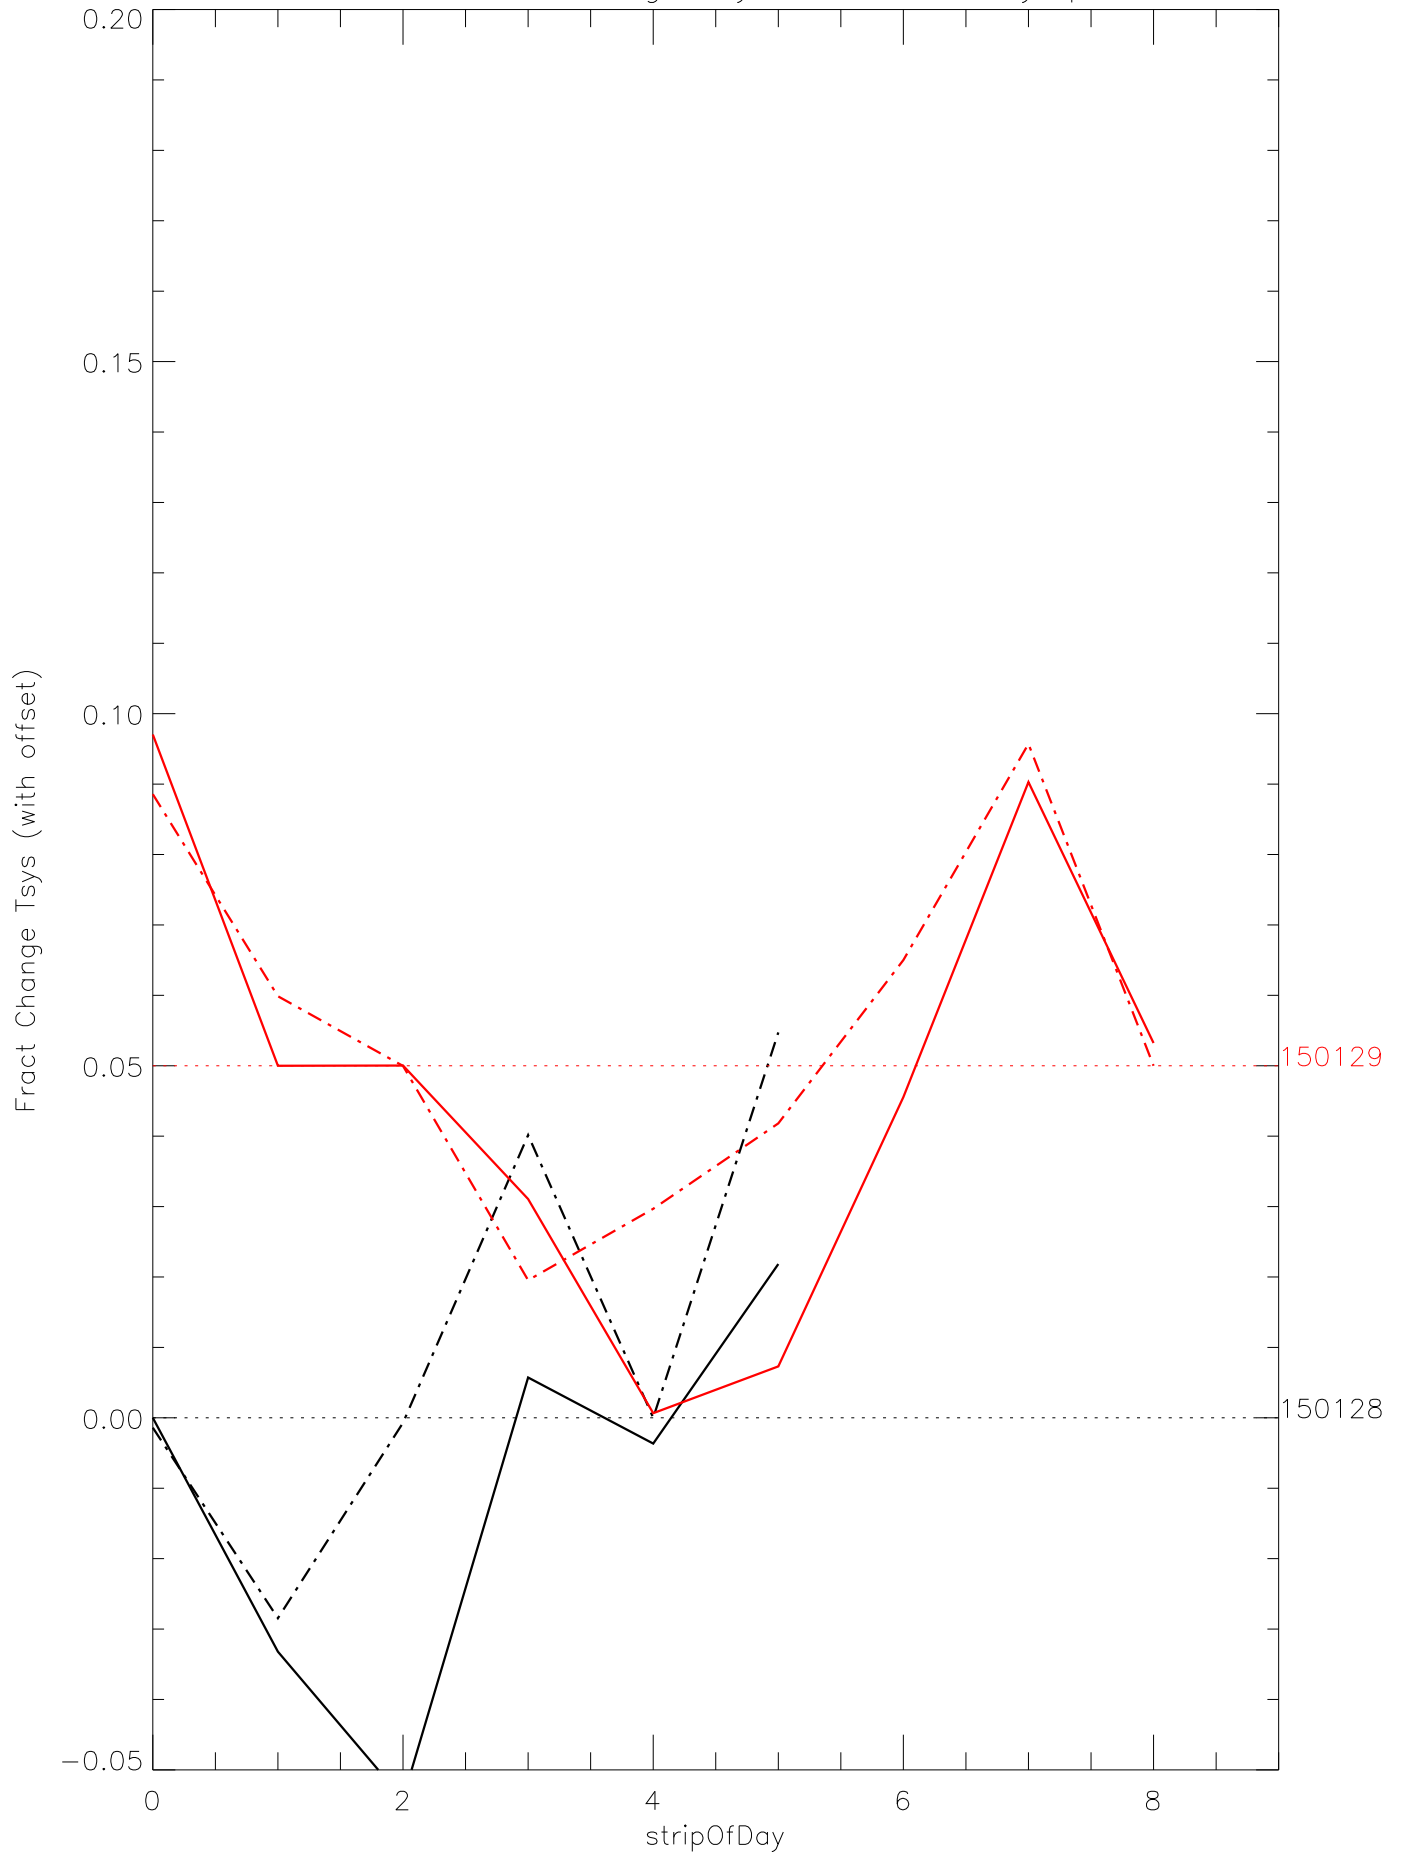

a2048 fractional change TsysK for each day. pixel:0

a2048 fractional change TsysK for each day. pixel:1

a2048 fractional change TsysK for each day. pixel:2

a2048 fractional change TsysK for each day. pixel:3

a2048 fractional change TsysK for each day. pixel:4

a2048 fractional change TsysK for each day. pixel:5

a2048 fractional change TsysK for each day. pixel:6