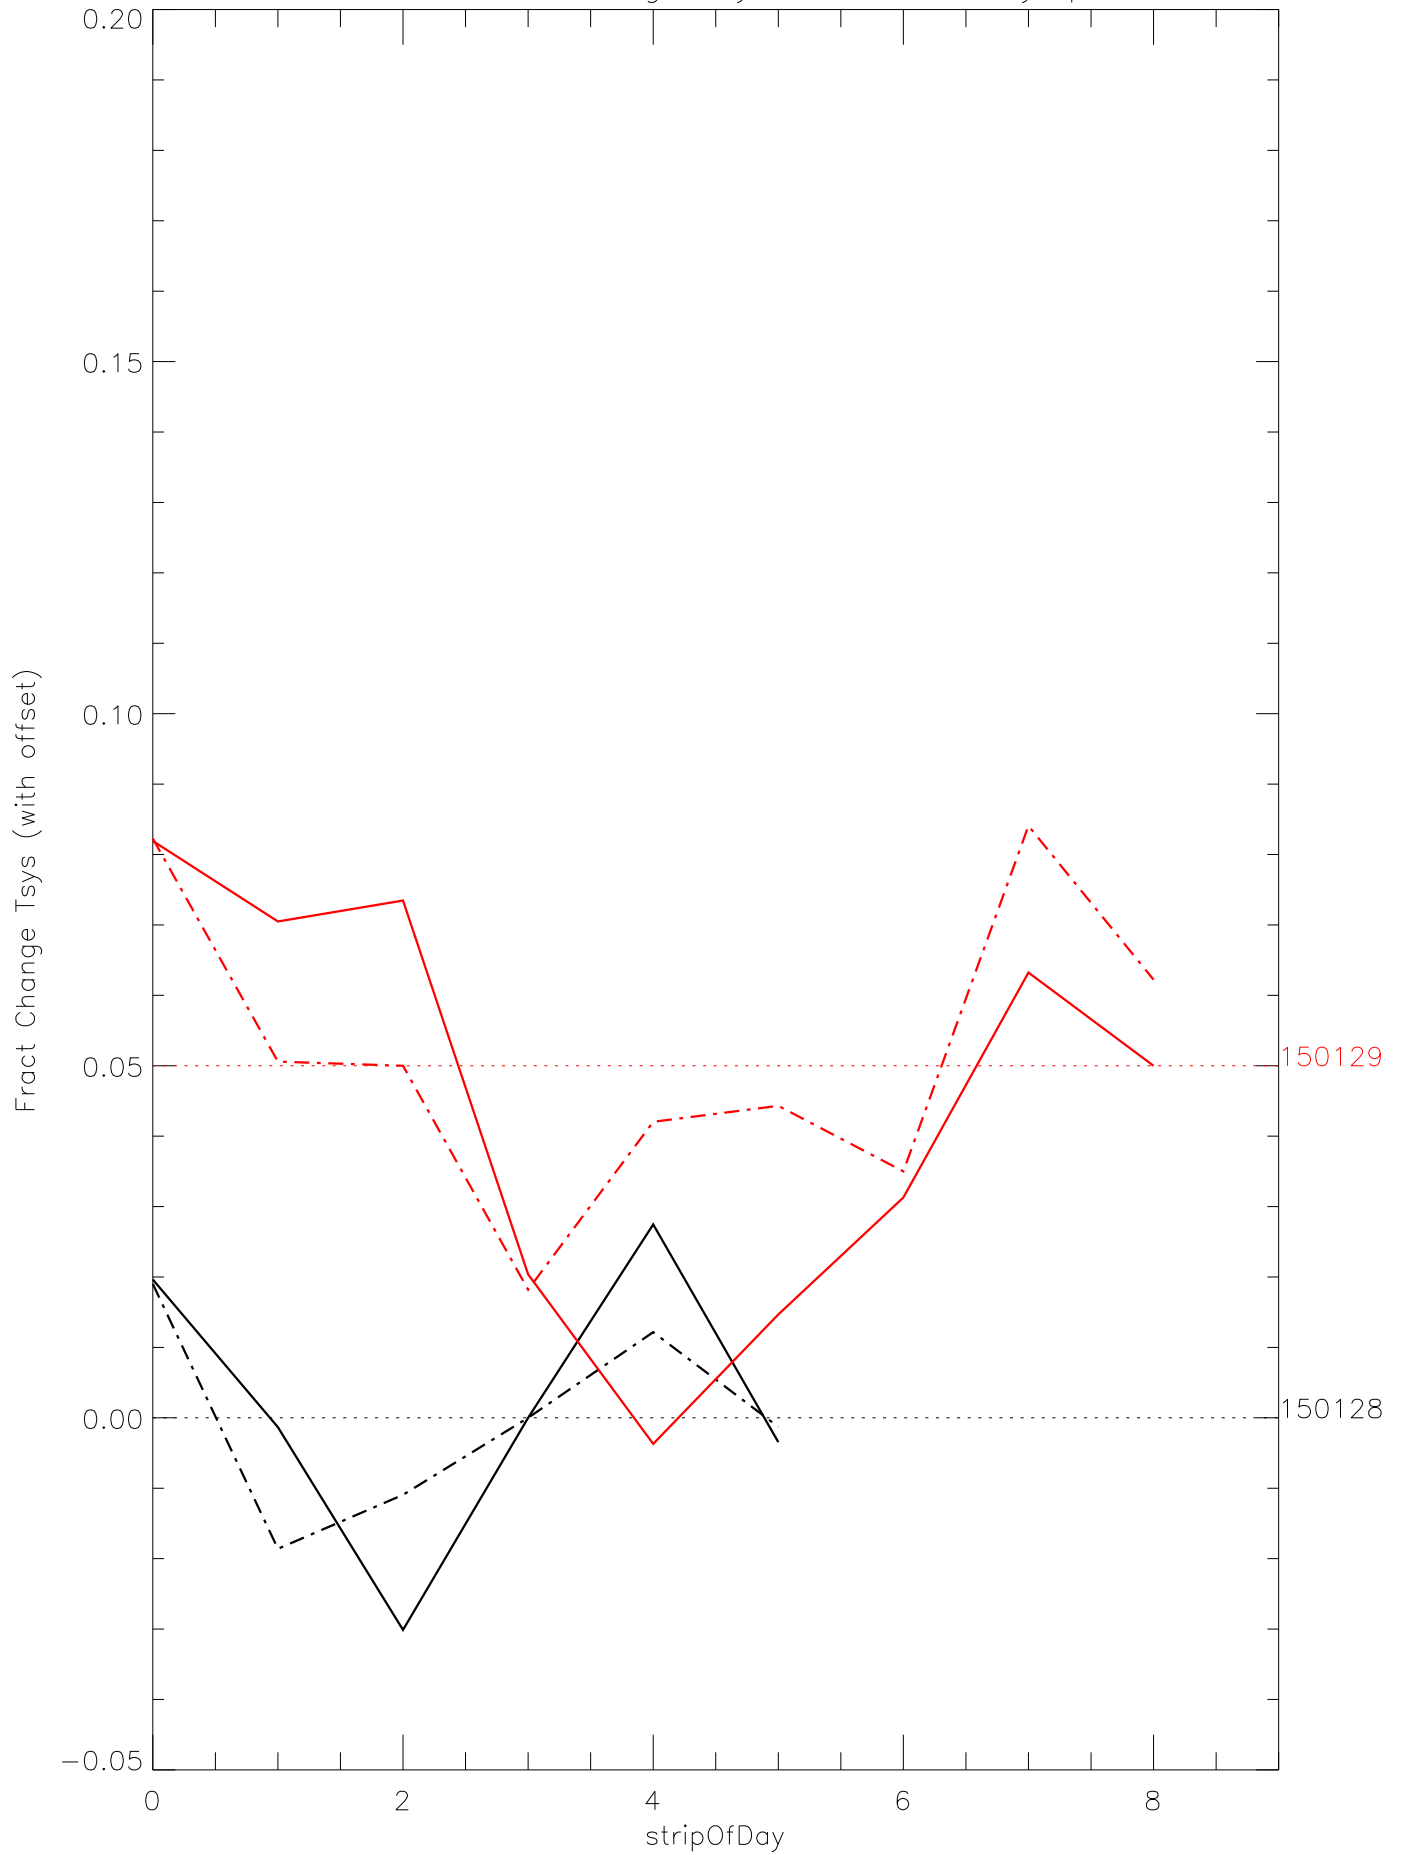

a2048 fractional change TsysK for each day. pixel:0

a2048 fractional change TsysK for each day. pixel:1

a2048 fractional change TsysK for each day. pixel:2

a2048 fractional change TsysK for each day. pixel:3

a2048 fractional change TsysK for each day. pixel:4

a2048 fractional change TsysK for each day. pixel:5

a2048 fractional change TsysK for each day. pixel:6