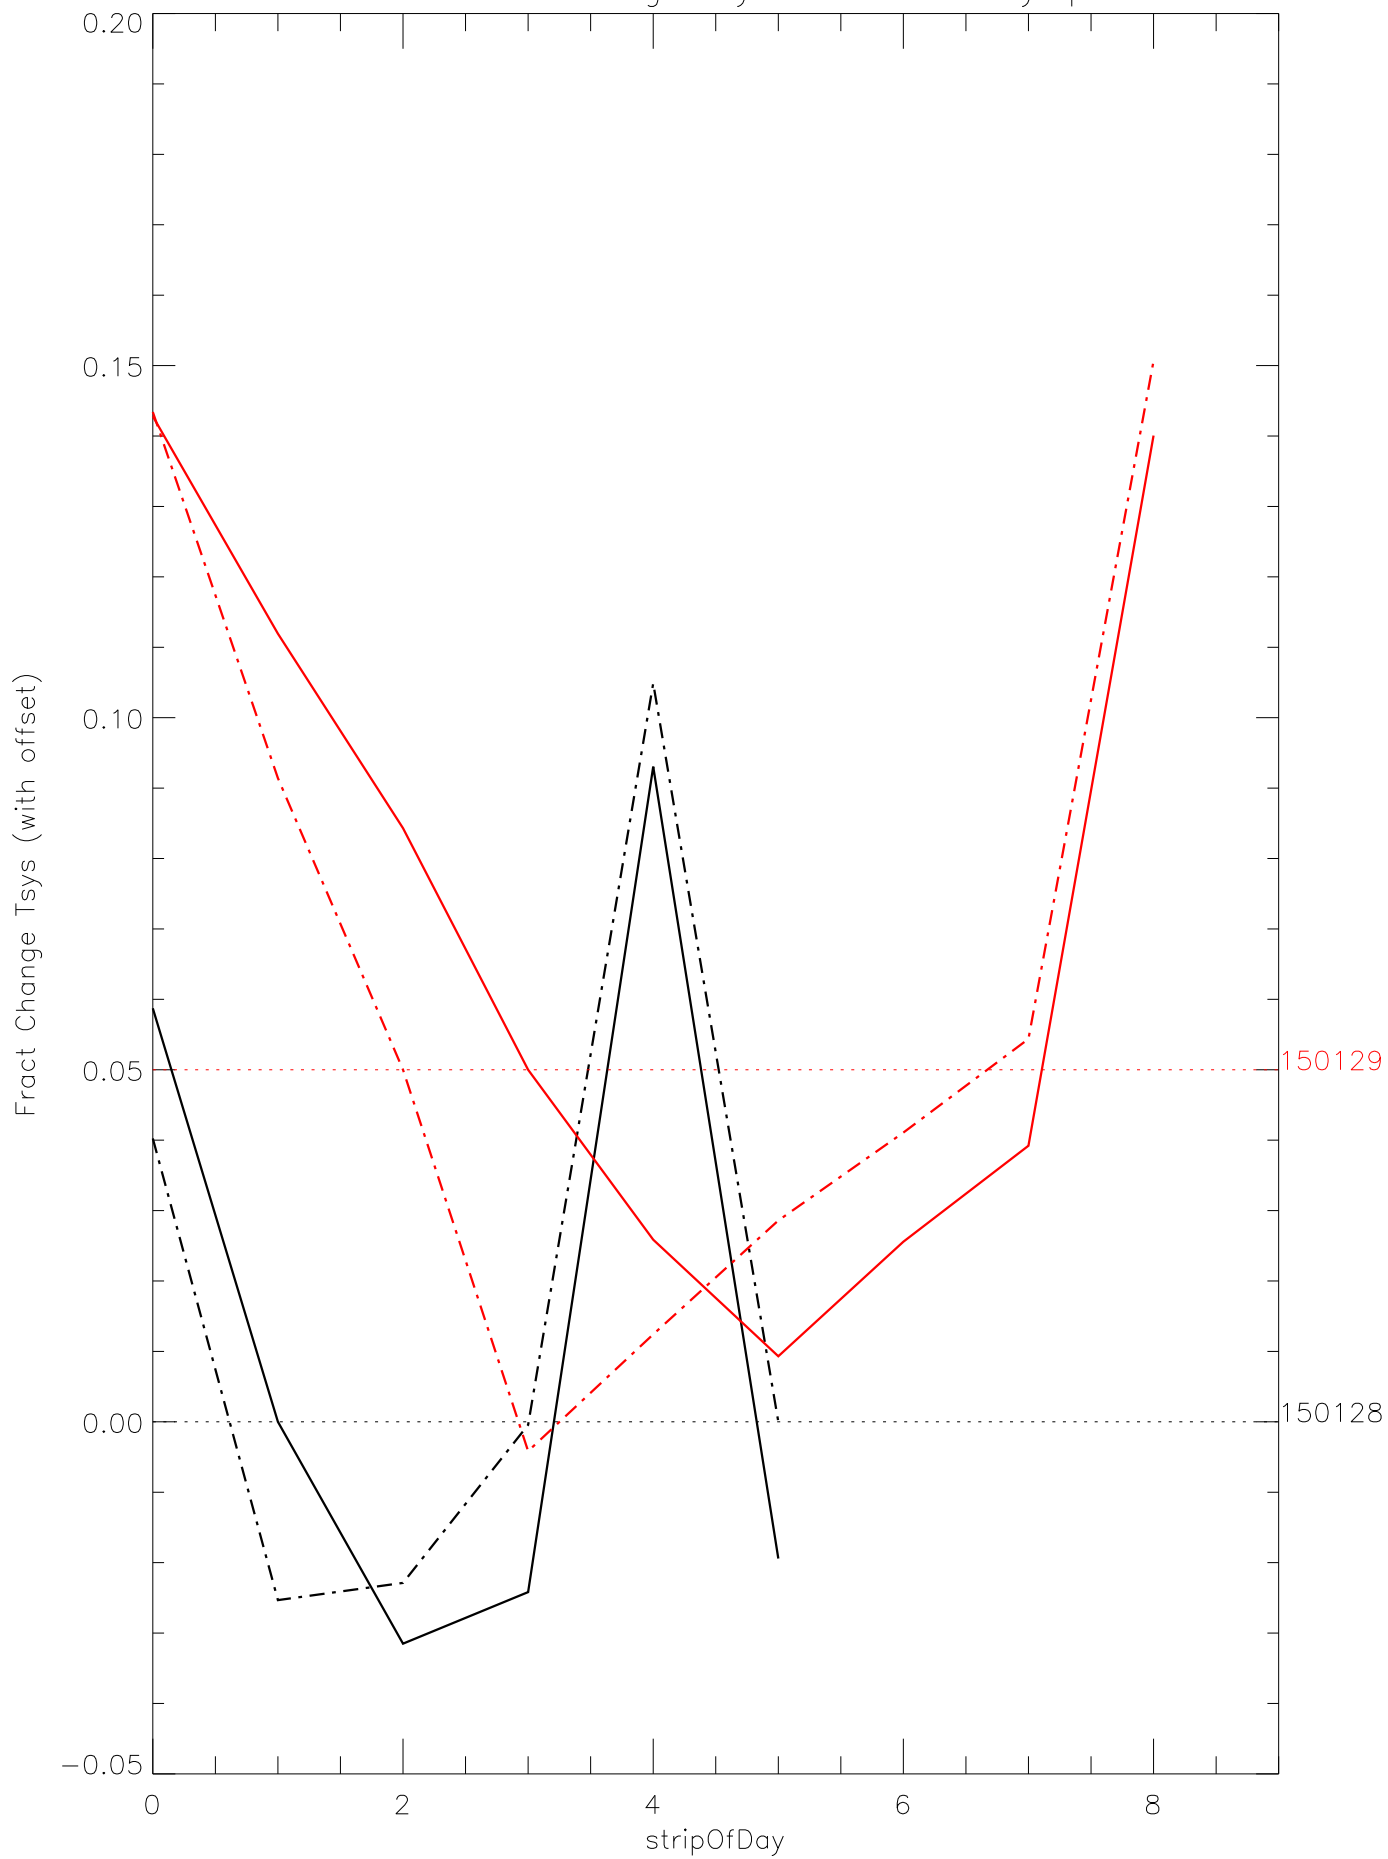

a2048 fractional change TsysK for each day. pixel:0

a2048 fractional change TsysK for each day. pixel:1

a2048 fractional change TsysK for each day. pixel:2

a2048 fractional change TsysK for each day. pixel:3

a2048 fractional change TsysK for each day. pixel:4

a2048 fractional change TsysK for each day. pixel:5

a2048 fractional change TsysK for each day. pixel:6