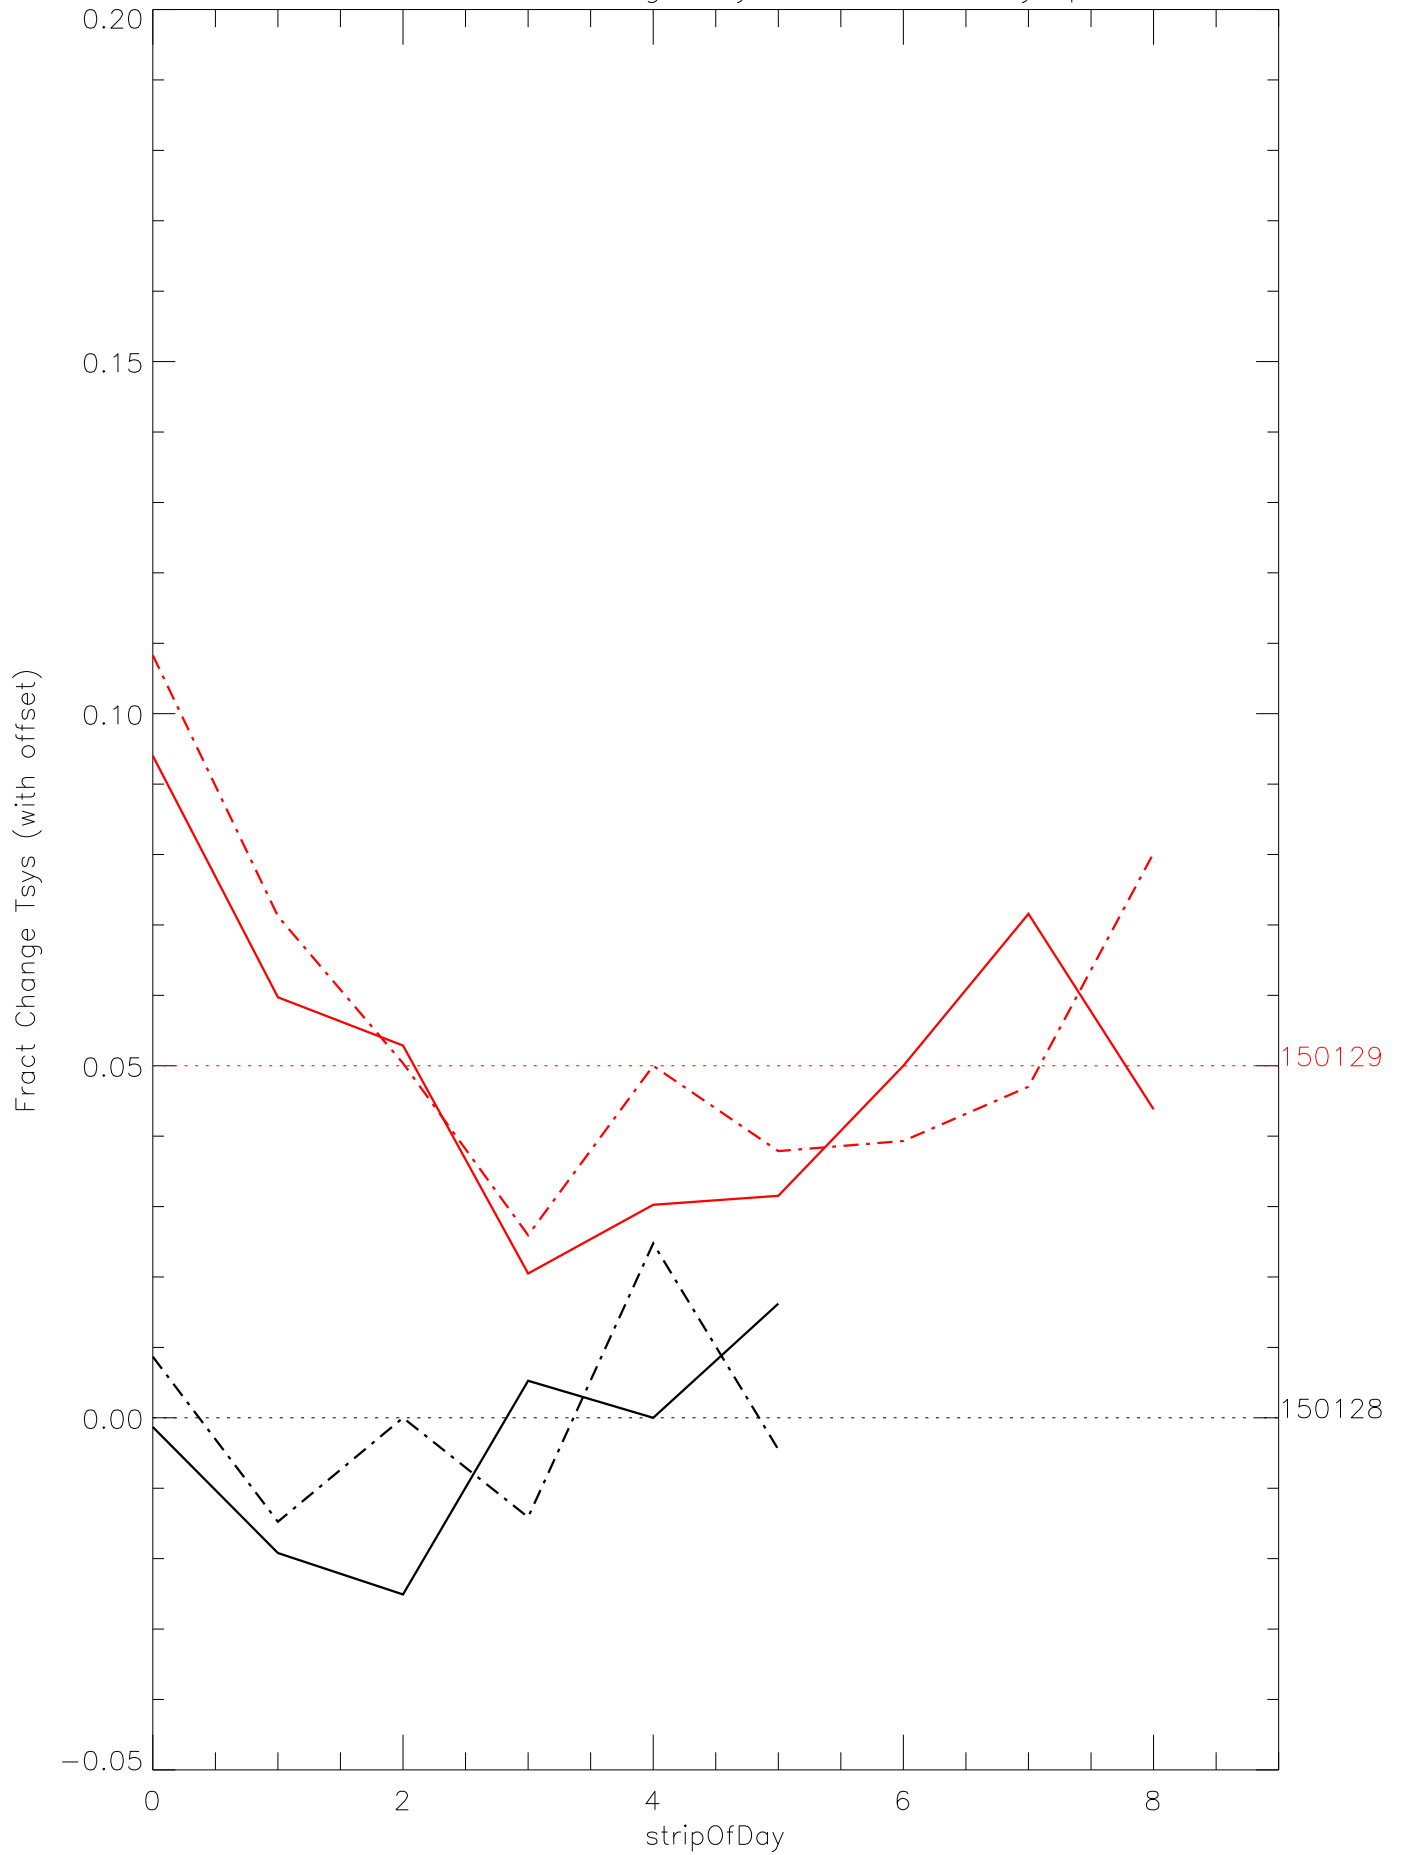

a2048 fractional change TsysK for each day. pixel:0

a2048 fractional change TsysK for each day. pixel:1

a2048 fractional change TsysK for each day. pixel:2

a2048 fractional change TsysK for each day. pixel:3

a2048 fractional change TsysK for each day. pixel:4

a2048 fractional change TsysK for each day. pixel:5

a2048 fractional change TsysK for each day. pixel:6