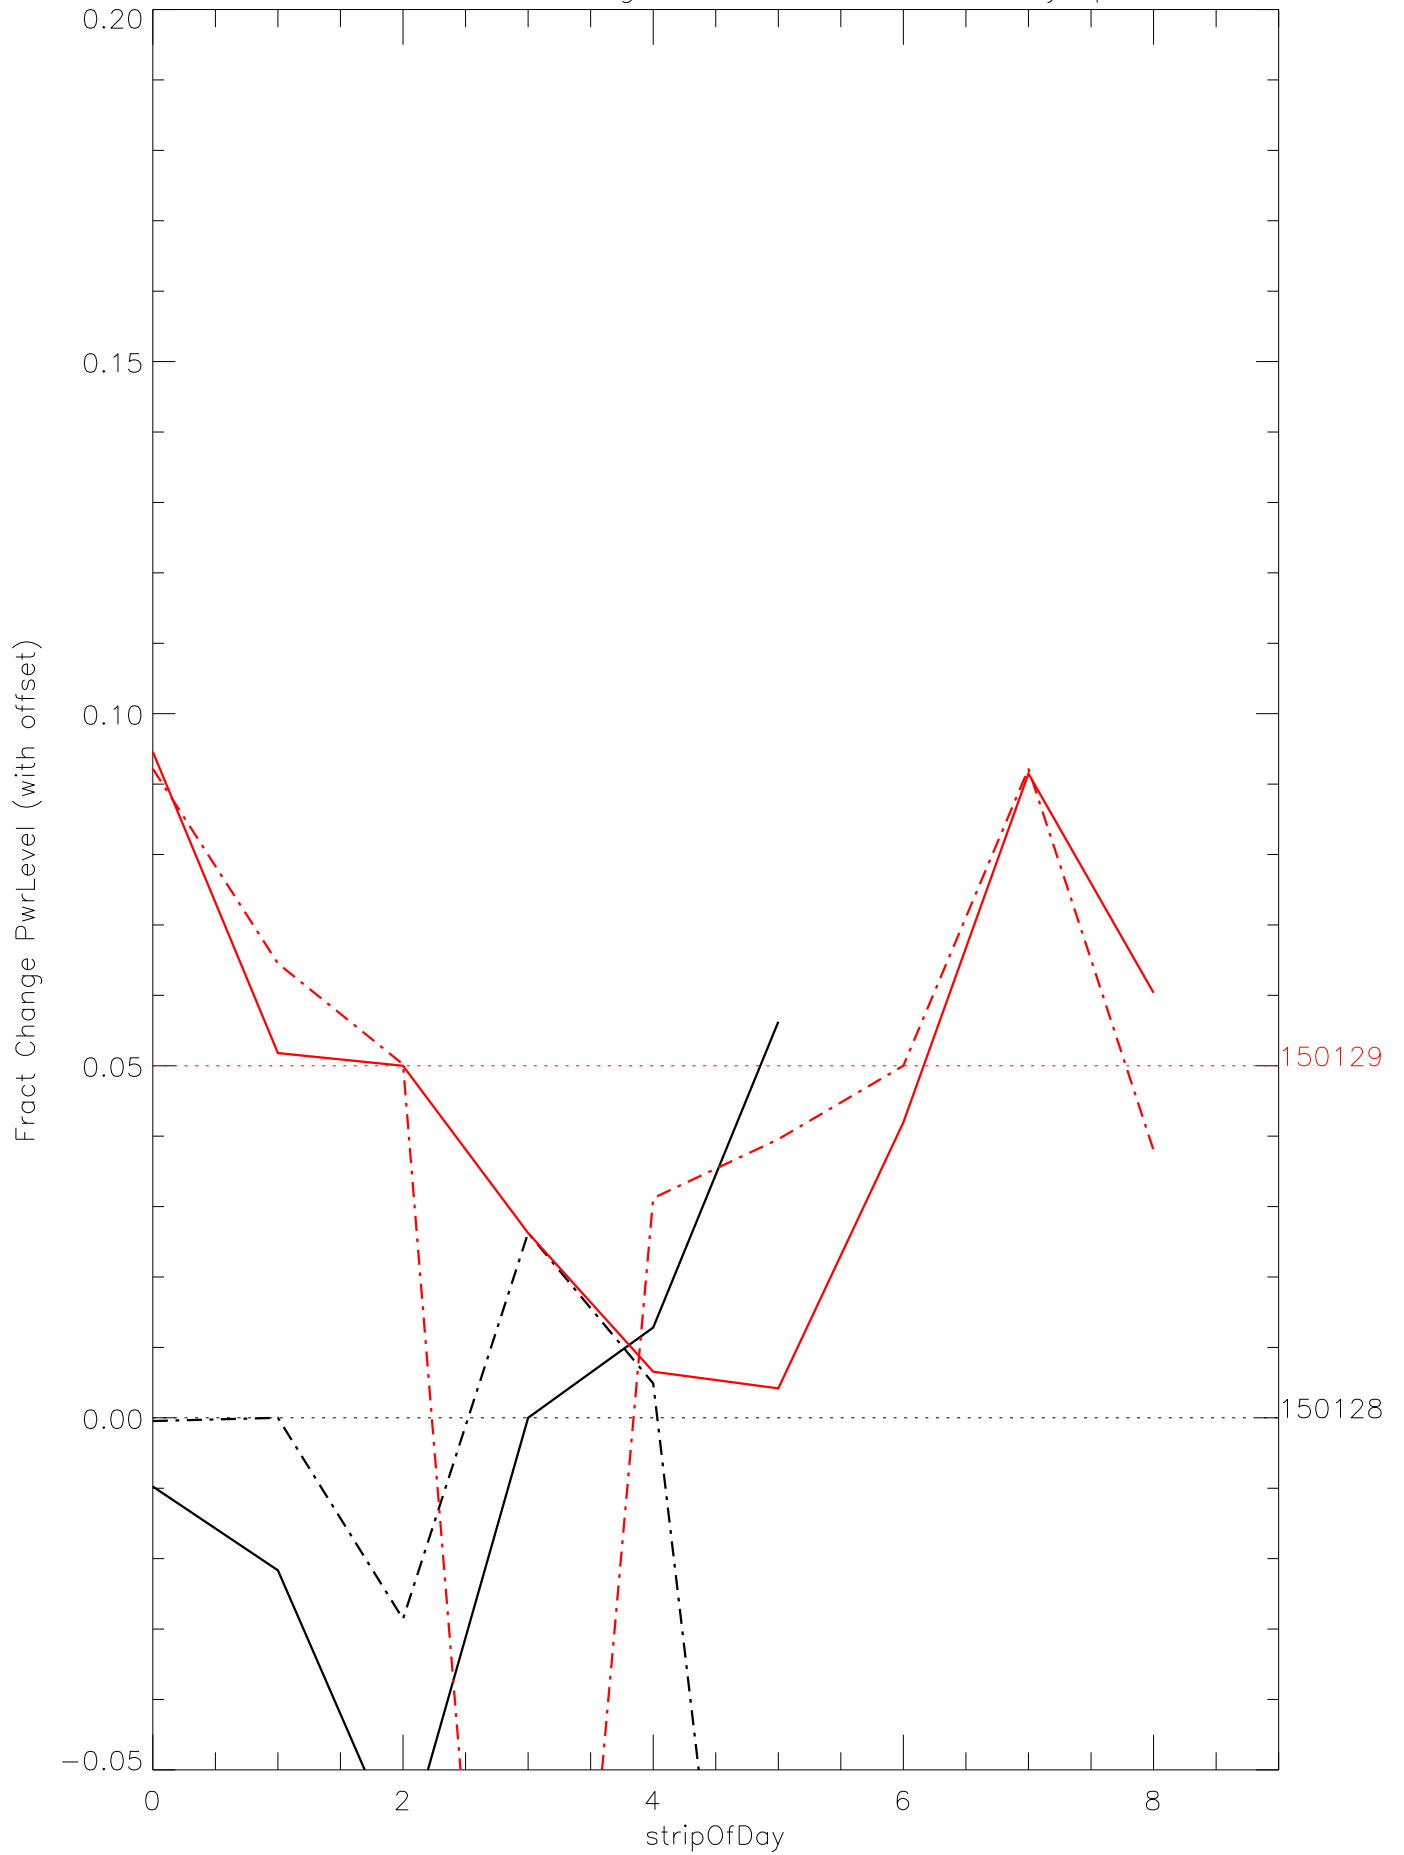

a2048 fractional change PwrLevel for each day. pixel:0

a2048 fractional change PwrLevel for each day. pixel:1

a2048 fractional change PwrLevel for each day. pixel:2

a2048 fractional change PwrLevel for each day. pixel:3

a2048 fractional change PwrLevel for each day. pixel:4

a2048 fractional change PwrLevel for each day. pixel:5

a2048 fractional change PwrLevel for each day. pixel:6