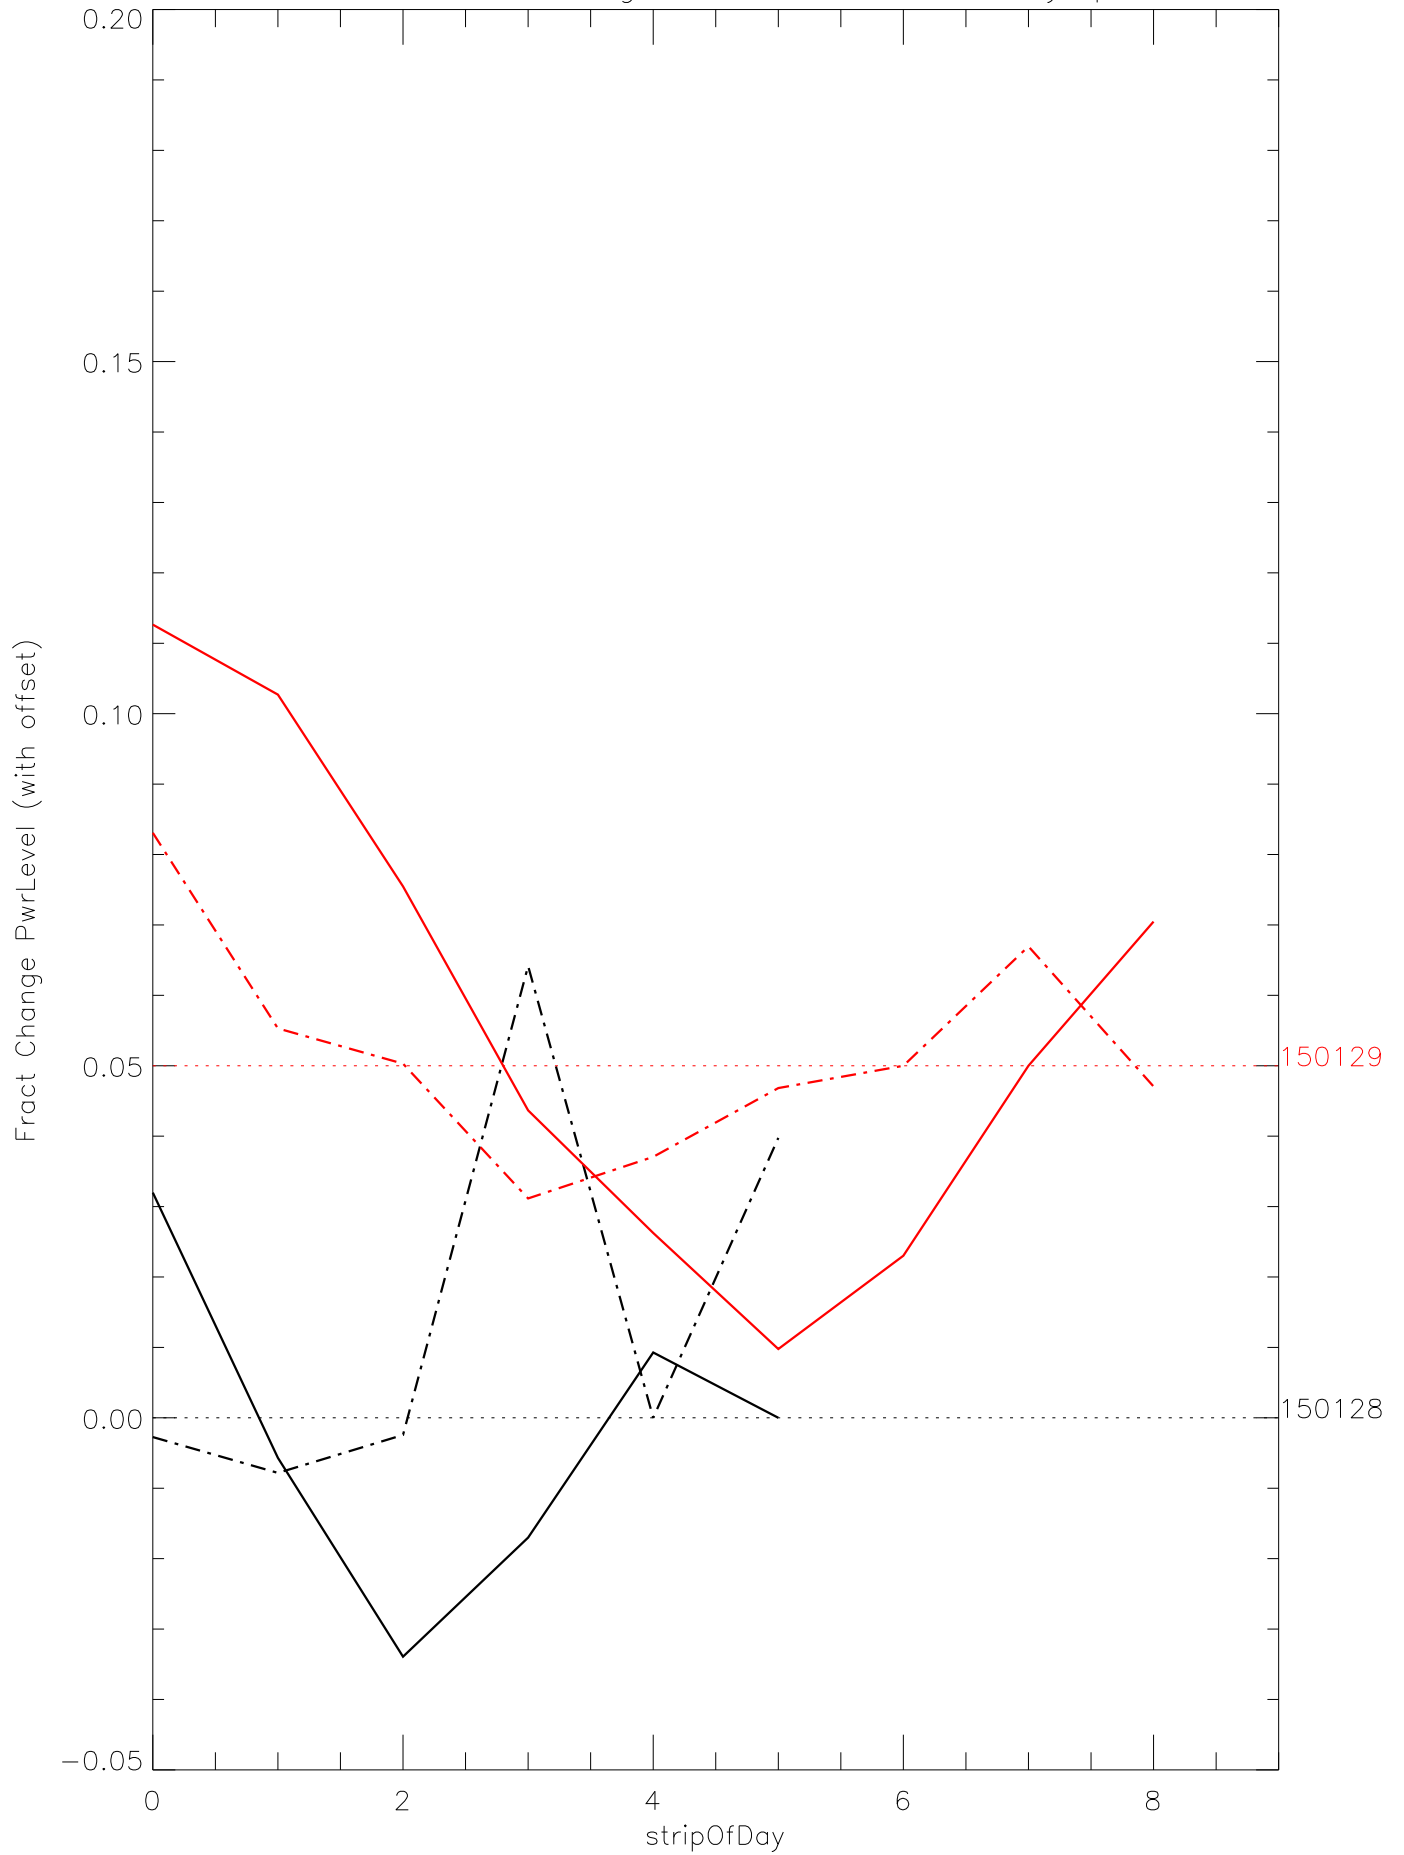

a2048 fractional change PwrLevel for each day. pixel:0

a2048 fractional change PwrLevel for each day. pixel:1

a2048 fractional change PwrLevel for each day. pixel:2

a2048 fractional change PwrLevel for each day. pixel:3

a2048 fractional change PwrLevel for each day. pixel:4

a2048 fractional change PwrLevel for each day. pixel:5

a2048 fractional change PwrLevel for each day. pixel:6