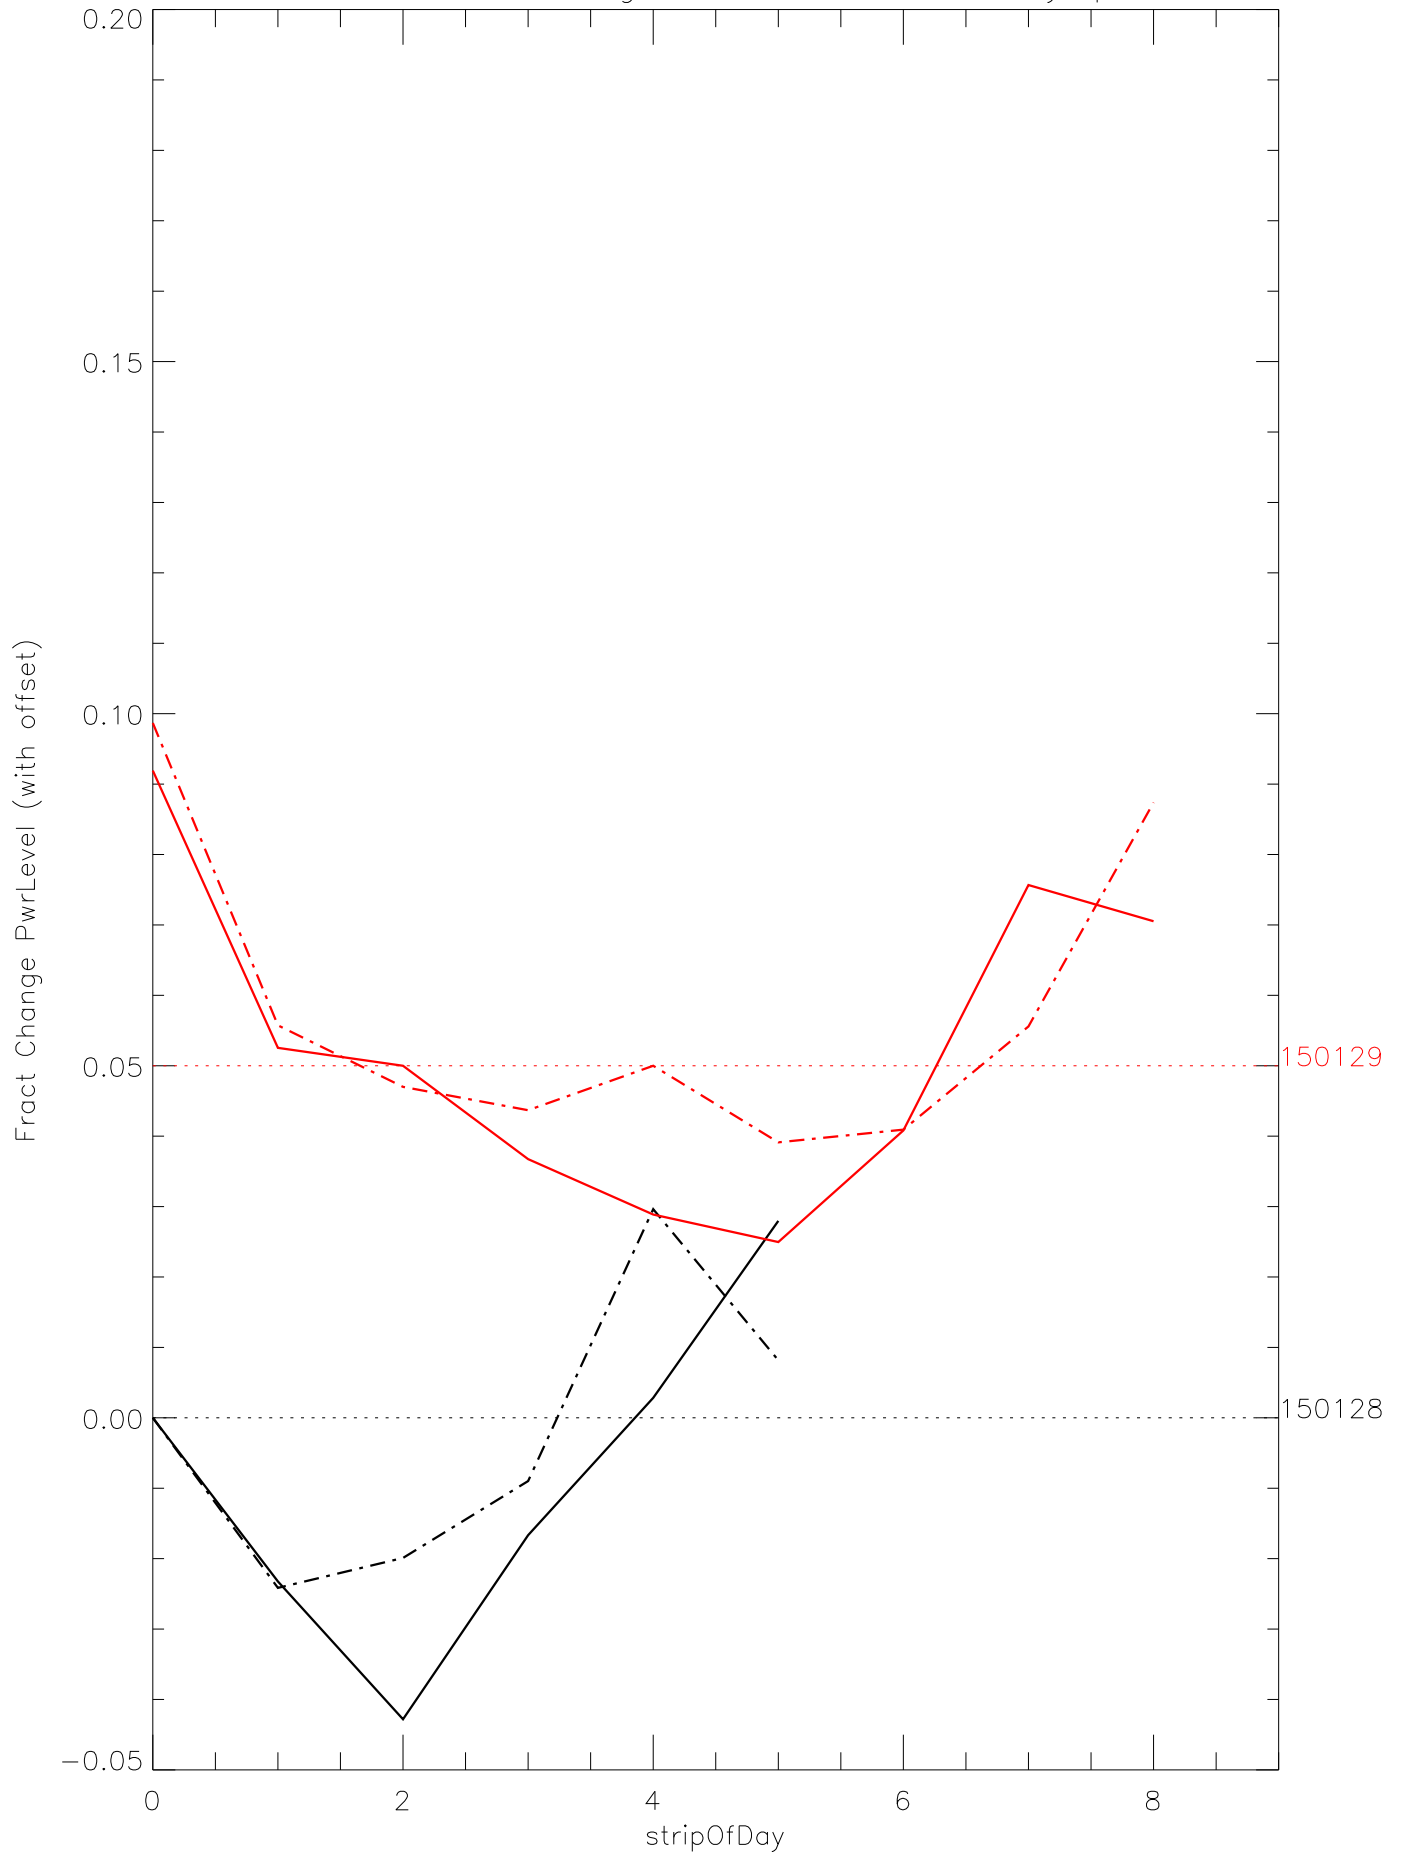

a2048 fractional change PwrLevel for each day. pixel:0

a2048 fractional change PwrLevel for each day. pixel:1

a2048 fractional change PwrLevel for each day. pixel:2

a2048 fractional change PwrLevel for each day. pixel:3

a2048 fractional change PwrLevel for each day. pixel:4

a2048 fractional change PwrLevel for each day. pixel:5

a2048 fractional change PwrLevel for each day. pixel:6