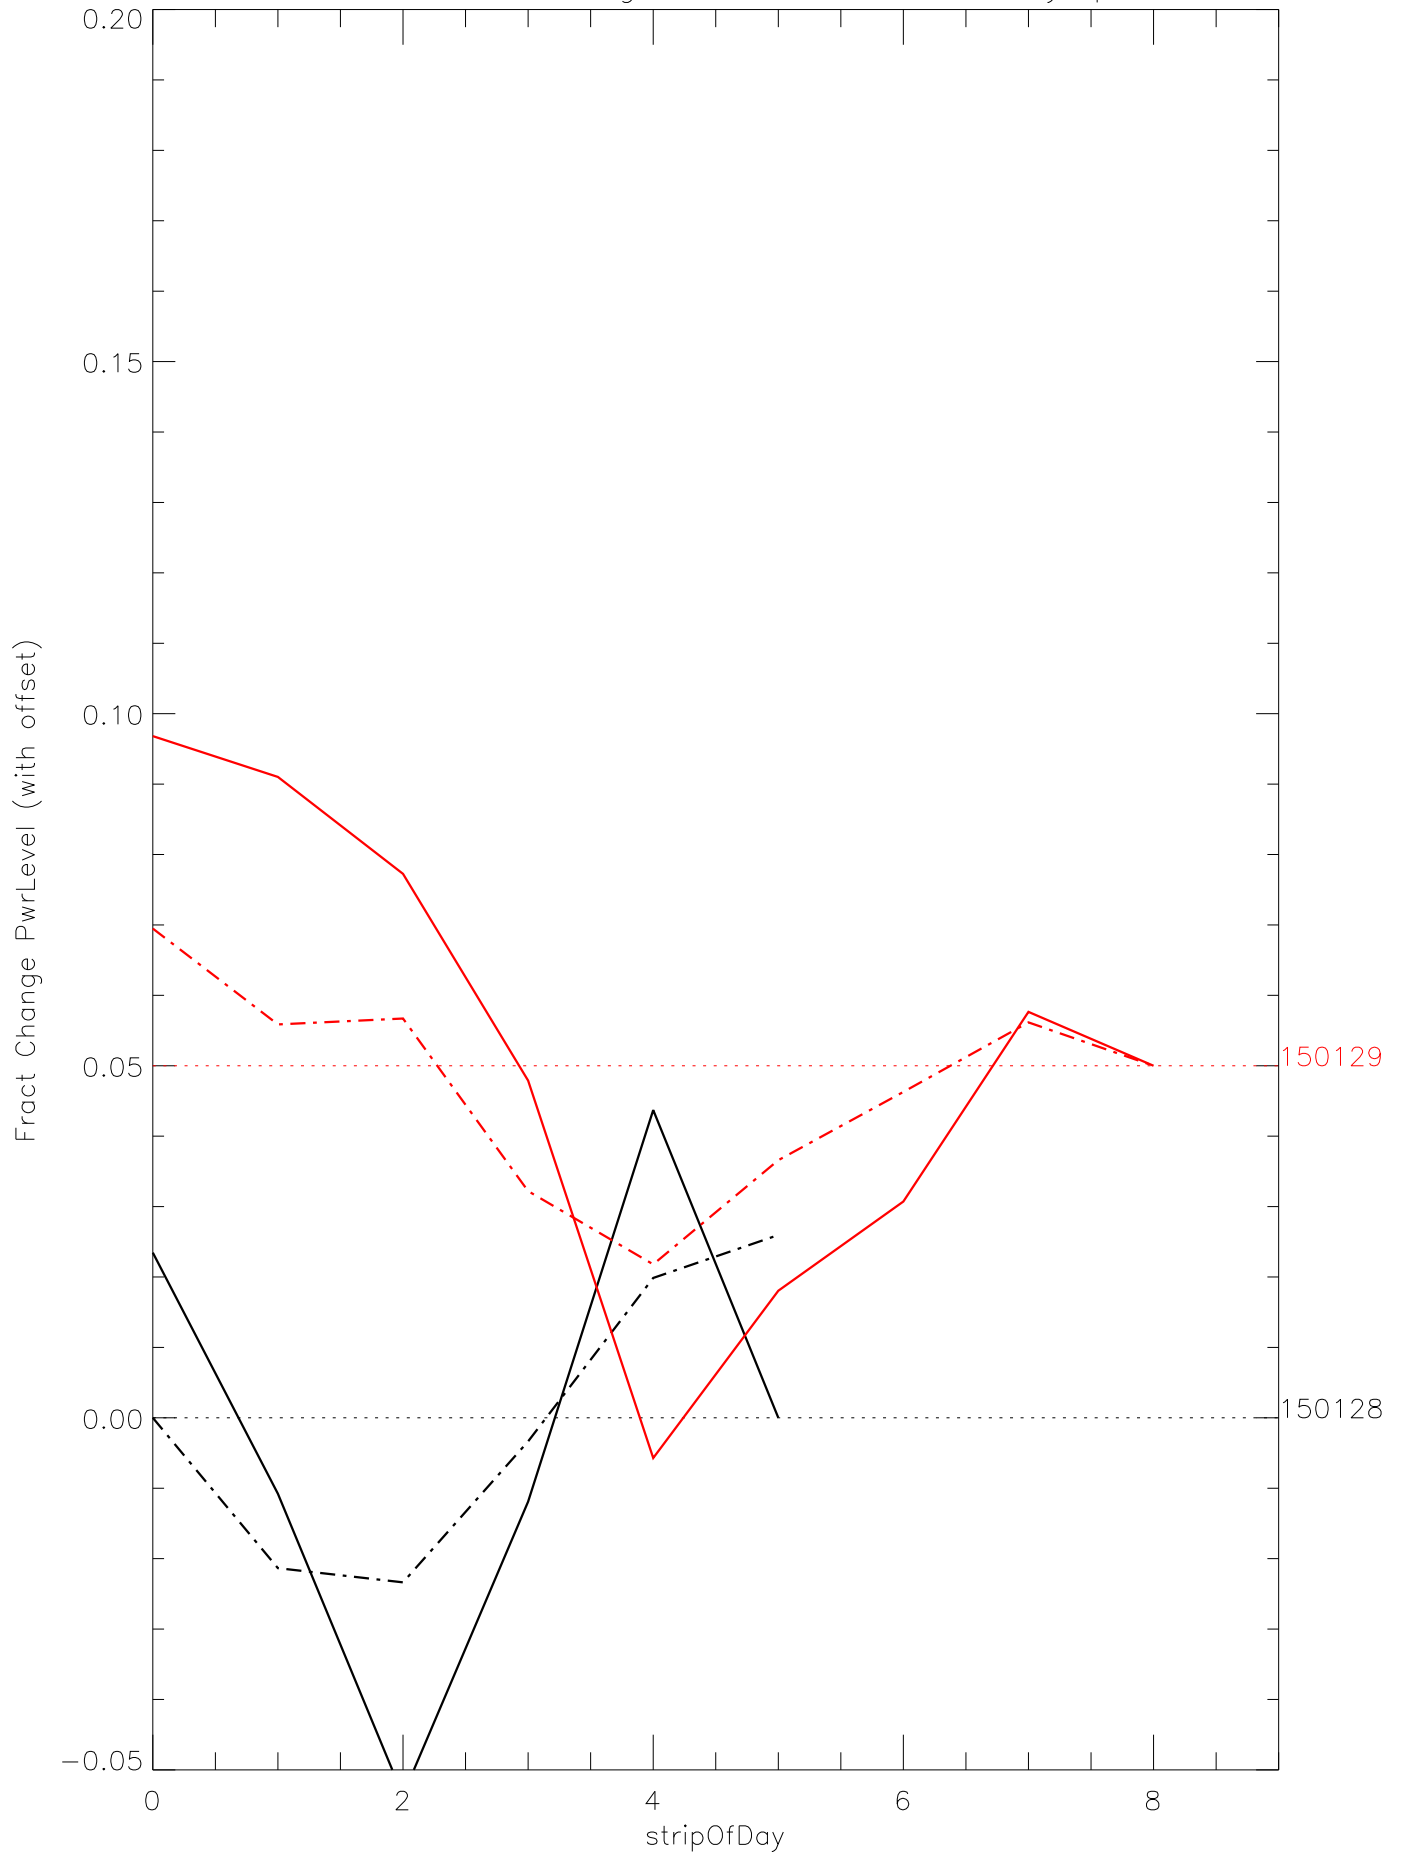

a2048 fractional change PwrLevel for each day. pixel:0

a2048 fractional change PwrLevel for each day. pixel:1

a2048 fractional change PwrLevel for each day. pixel:2

a2048 fractional change PwrLevel for each day. pixel:3

a2048 fractional change PwrLevel for each day. pixel:4

a2048 fractional change PwrLevel for each day. pixel:5

a2048 fractional change PwrLevel for each day. pixel:6