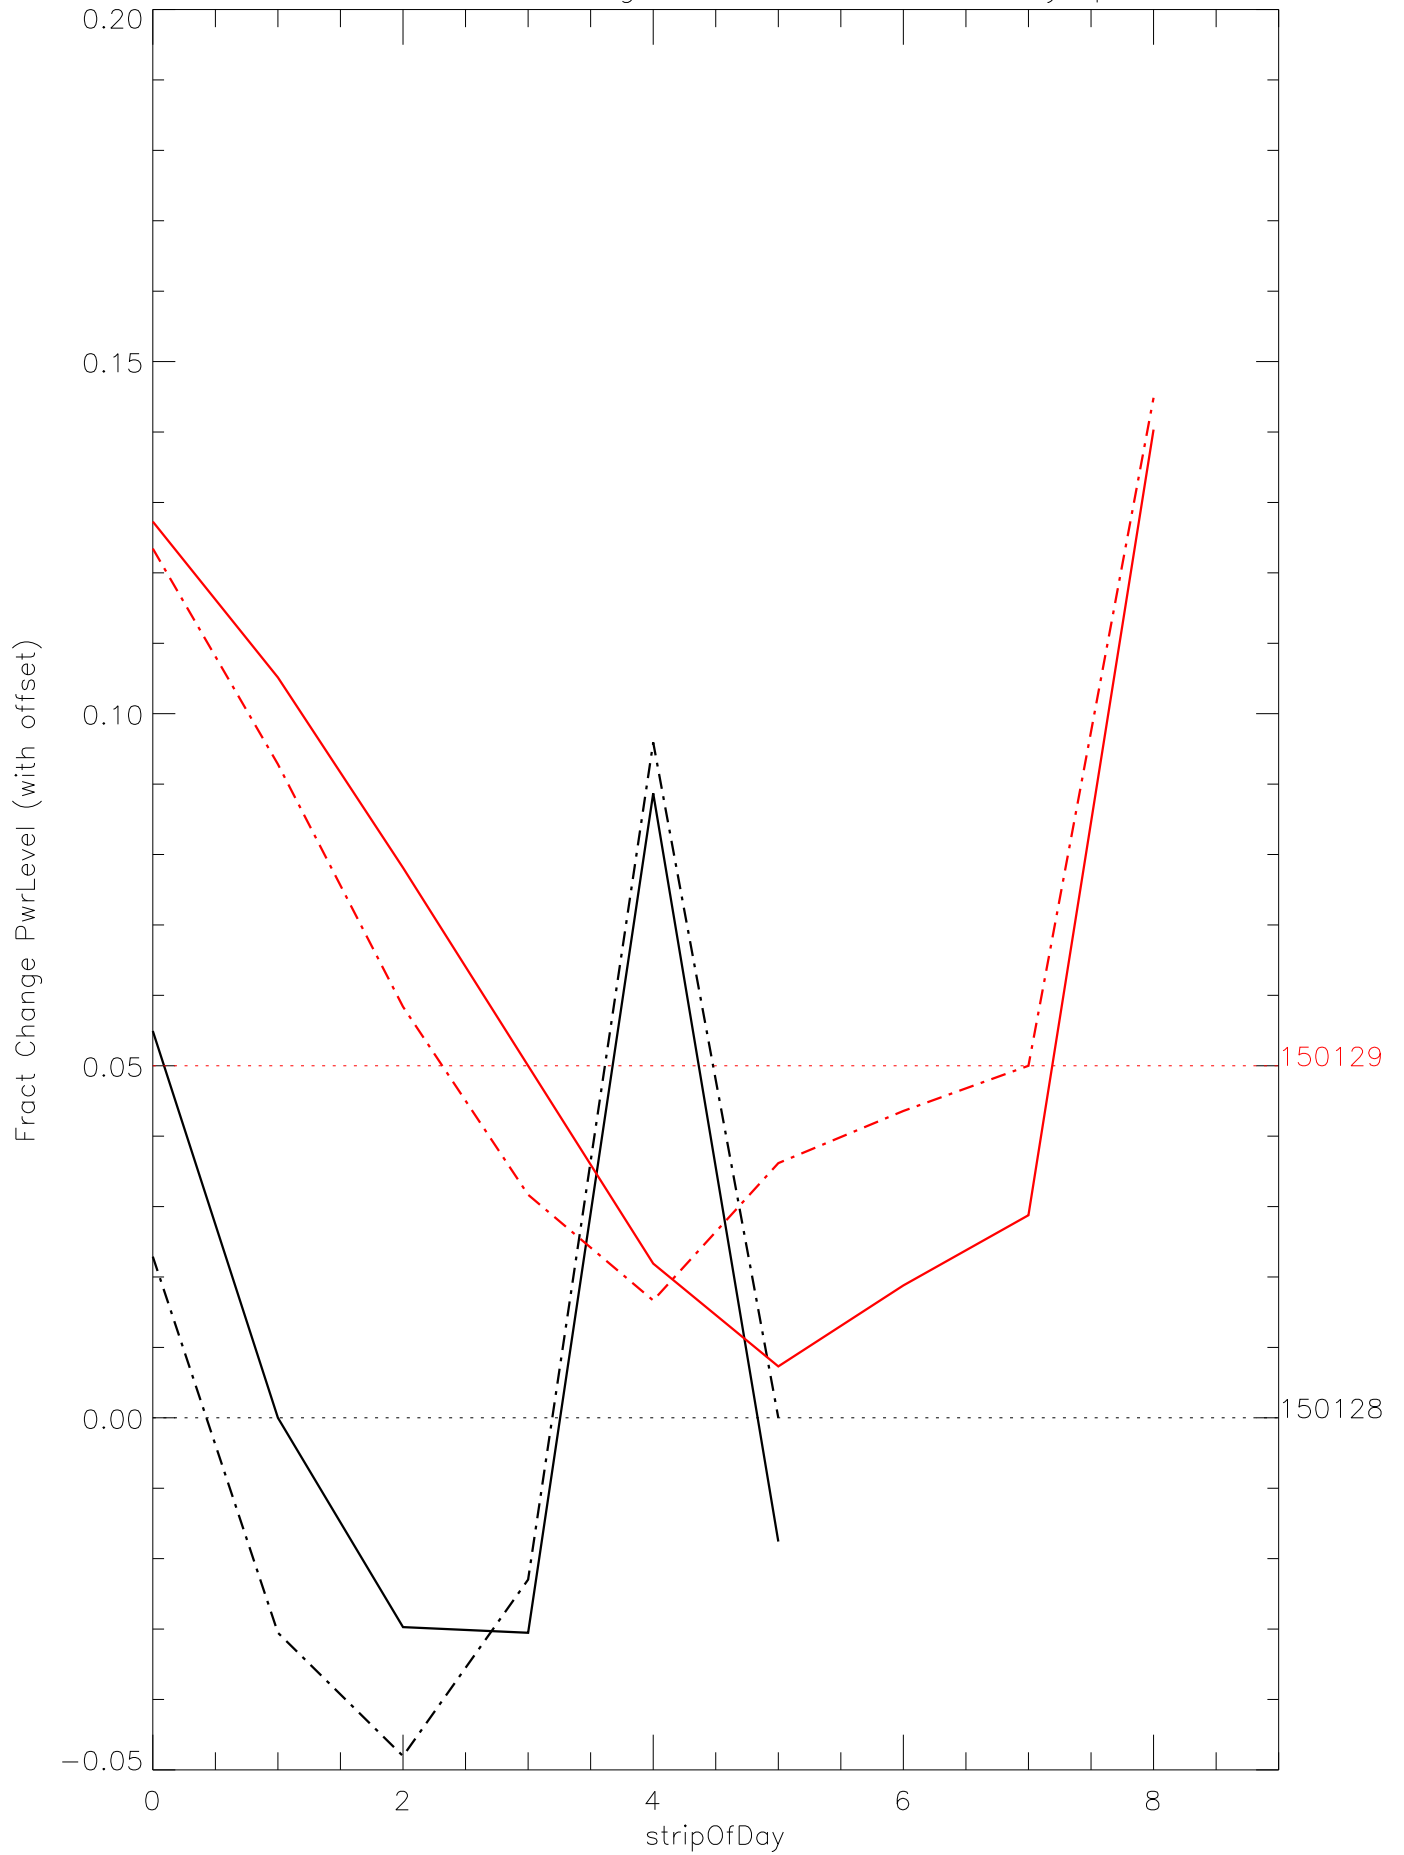

a2048 fractional change PwrLevel for each day. pixel:0

a2048 fractional change PwrLevel for each day. pixel:1

a2048 fractional change PwrLevel for each day. pixel:2

a2048 fractional change PwrLevel for each day. pixel:3

a2048 fractional change PwrLevel for each day. pixel:4

a2048 fractional change PwrLevel for each day. pixel:5

a2048 fractional change PwrLevel for each day. pixel:6