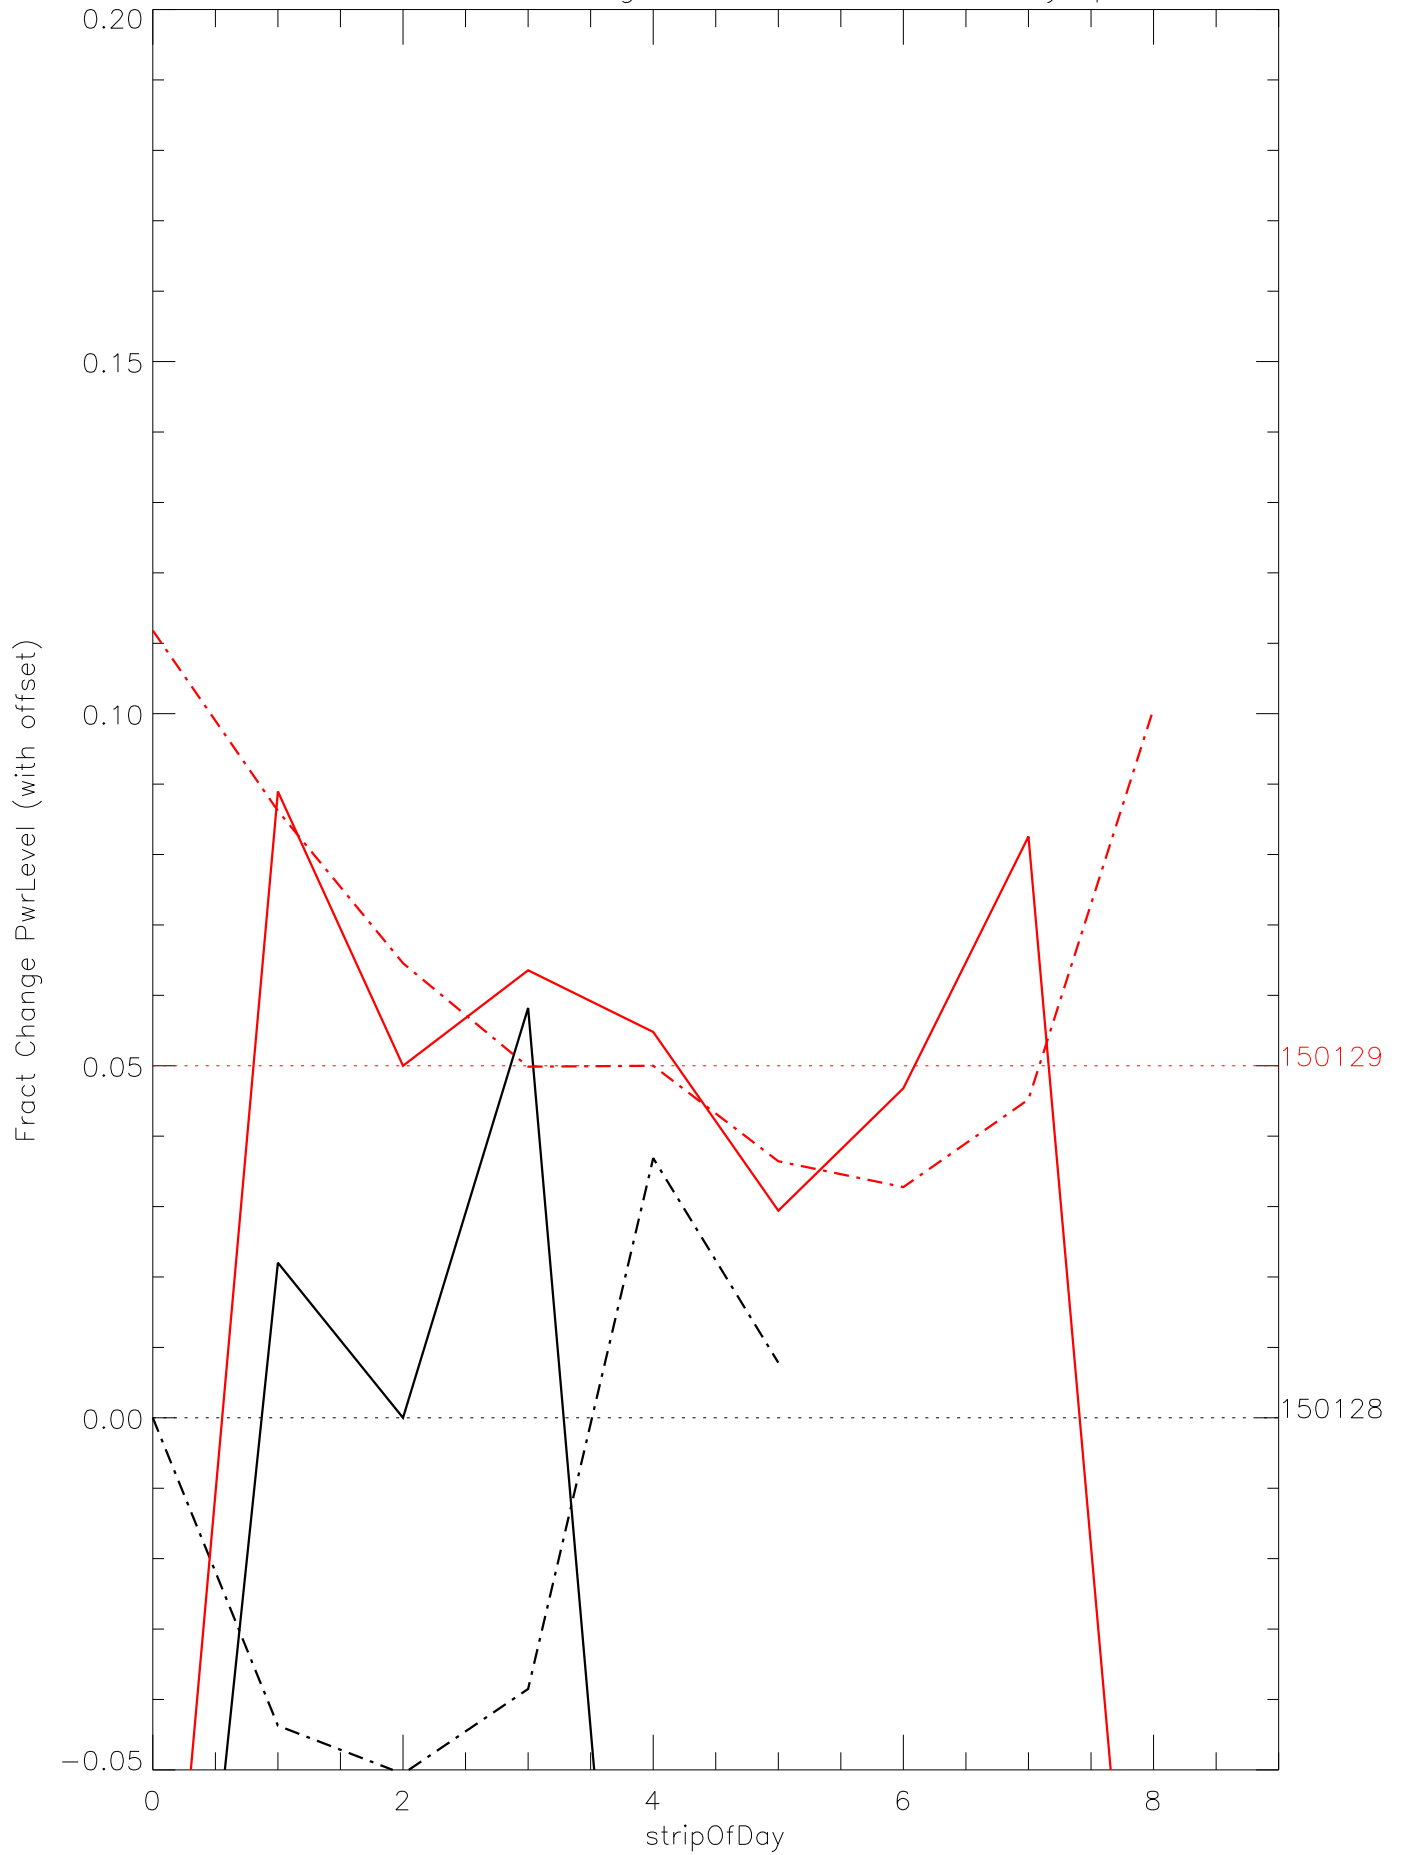

a2048 fractional change PwrLevel for each day. pixel:0

a2048 fractional change PwrLevel for each day. pixel:1

a2048 fractional change PwrLevel for each day. pixel:2

a2048 fractional change PwrLevel for each day. pixel:3

a2048 fractional change PwrLevel for each day. pixel:4

a2048 fractional change PwrLevel for each day. pixel:5

a2048 fractional change PwrLevel for each day. pixel:6