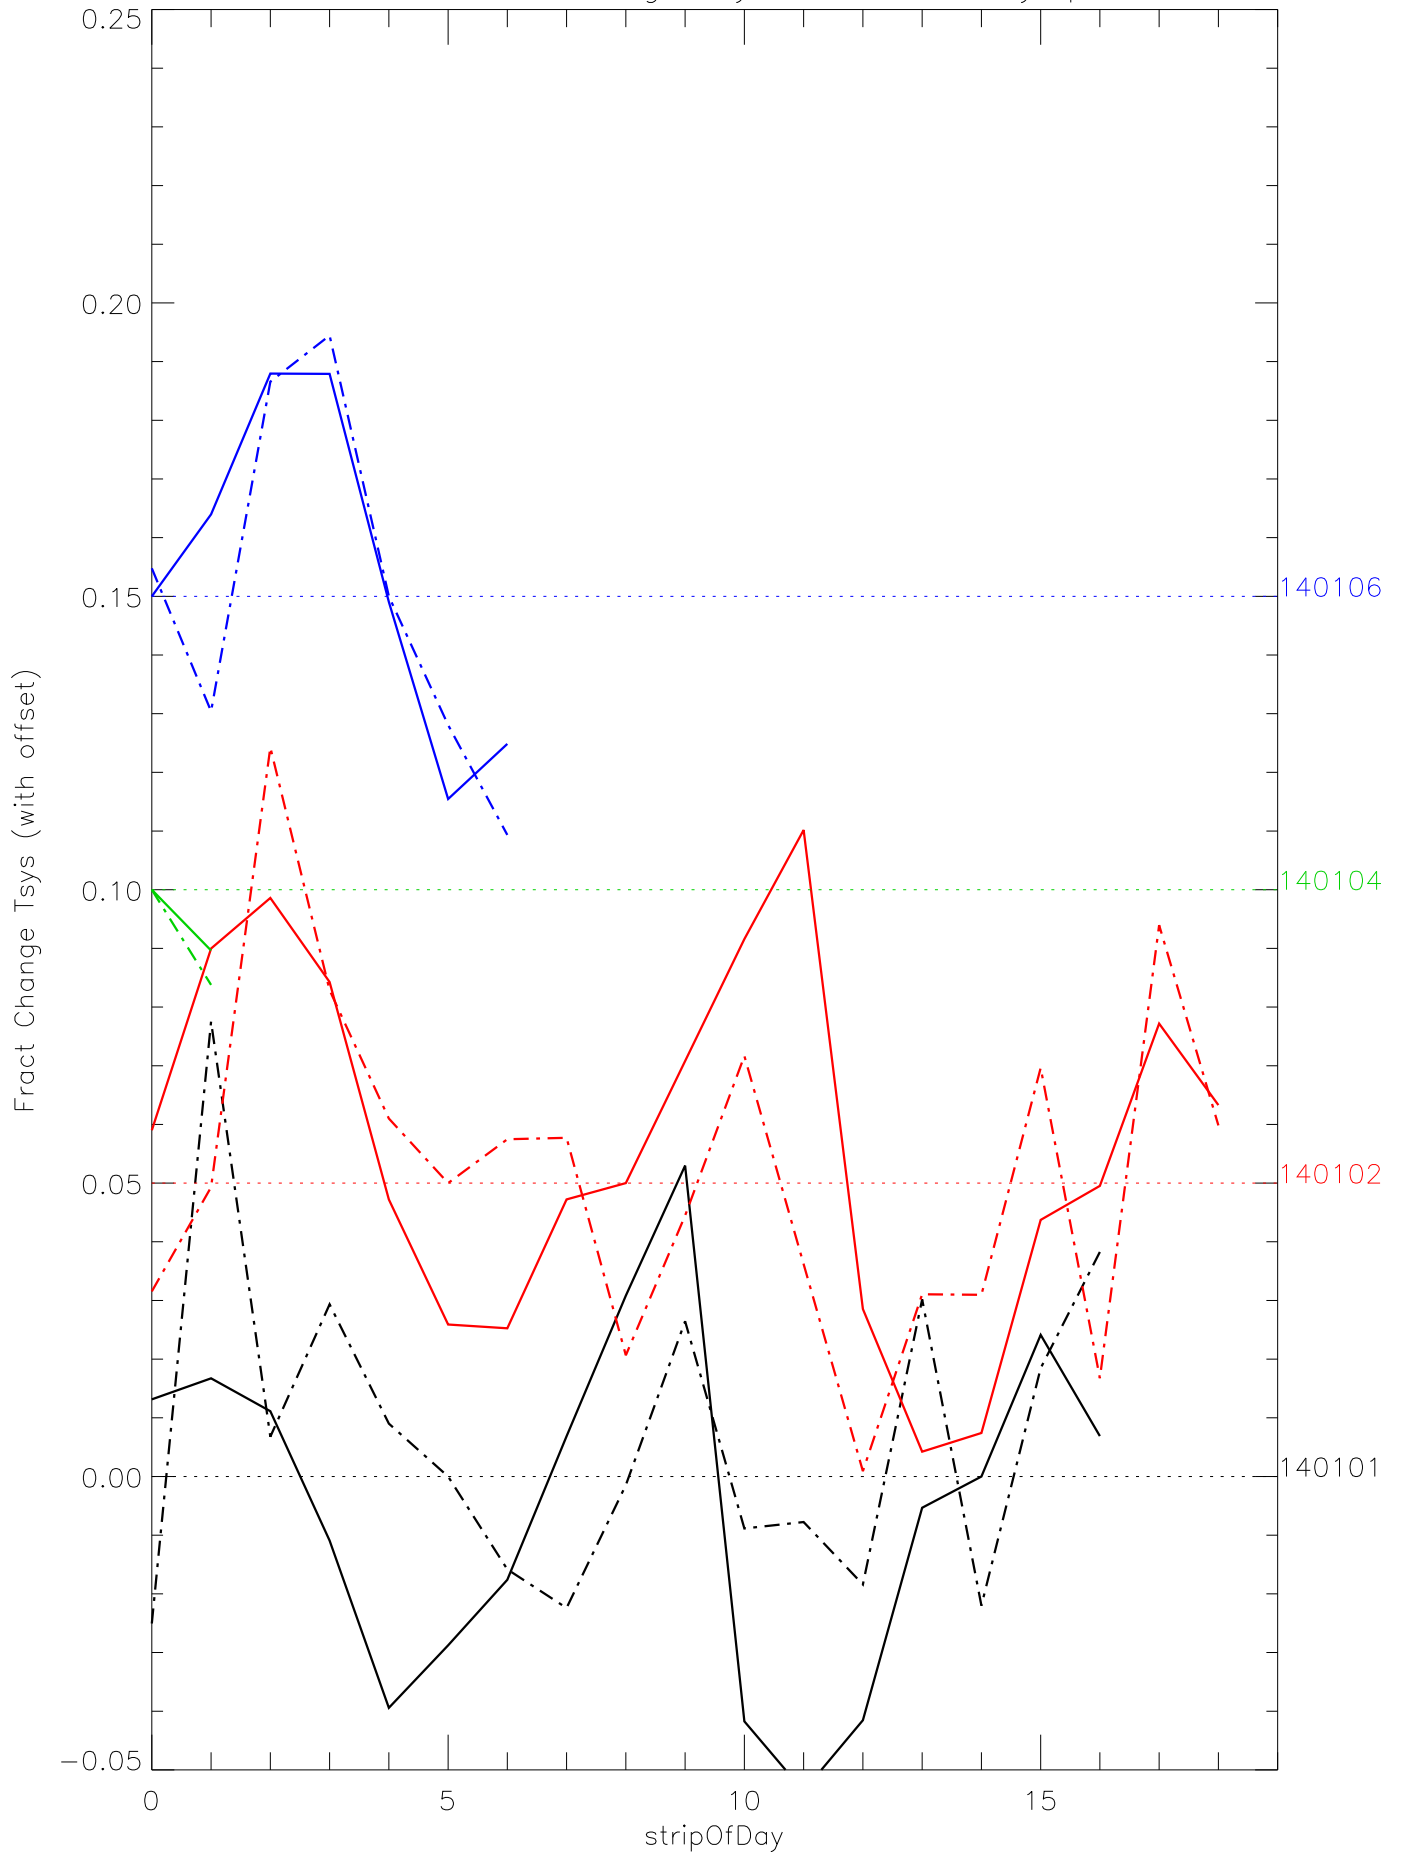

a2048 fractional change TsysK for each day. pixel:0

a2048 fractional change TsysK for each day. pixel:1

a2048 fractional change TsysK for each day. pixel:2

a2048 fractional change TsysK for each day. pixel:3

a2048 fractional change TsysK for each day. pixel:4

a2048 fractional change TsysK for each day. pixel:5

a2048 fractional change TsysK for each day. pixel:6