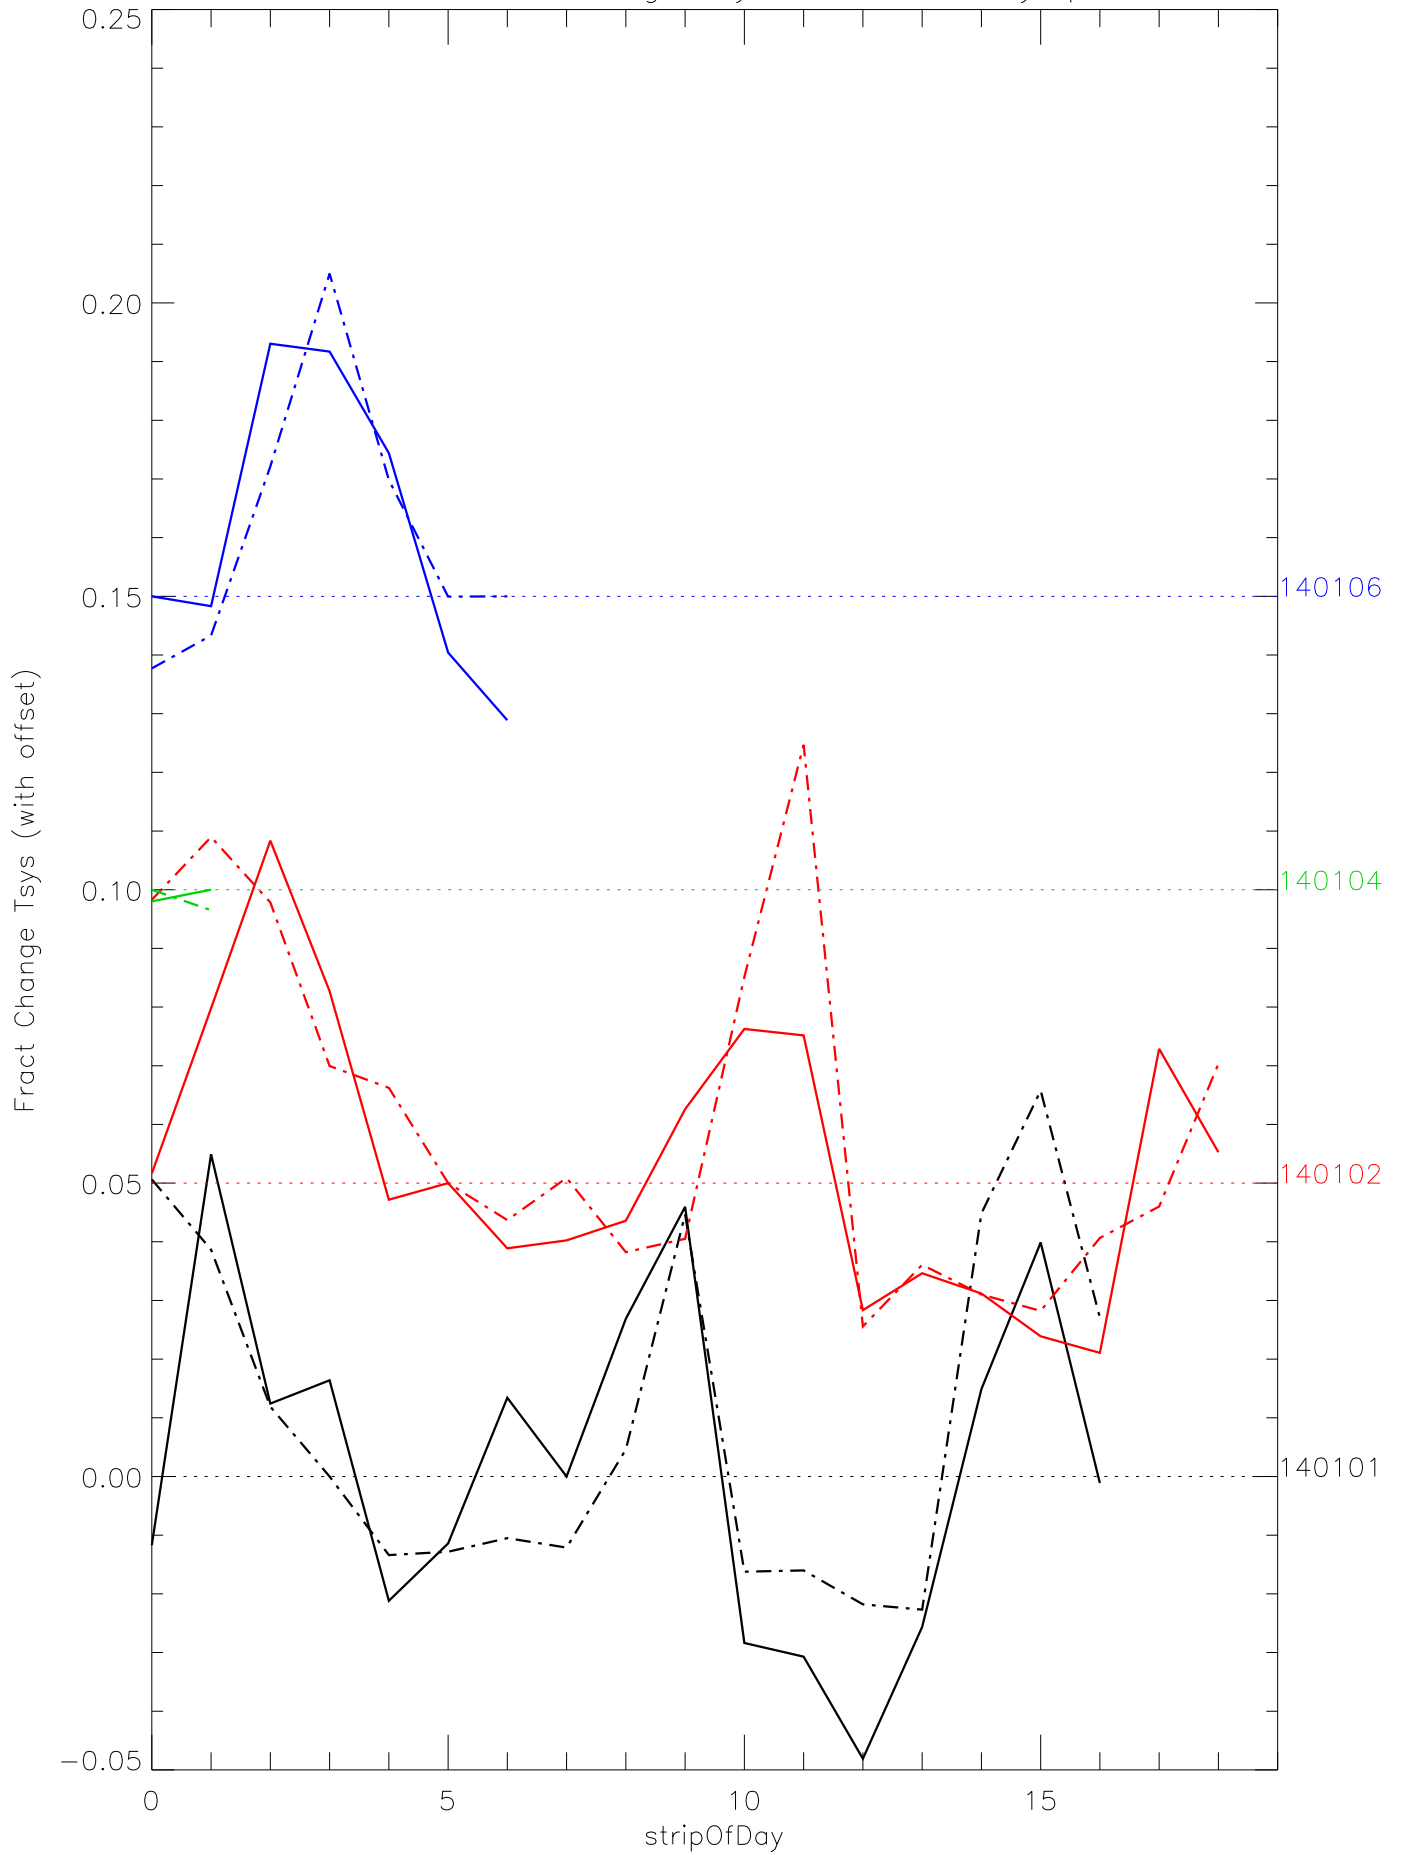

a2048 fractional change TsysK for each day. pixel:0

a2048 fractional change TsysK for each day. pixel:1

a2048 fractional change TsysK for each day. pixel:2

a2048 fractional change TsysK for each day. pixel:3

a2048 fractional change TsysK for each day. pixel:4

a2048 fractional change TsysK for each day. pixel:5

a2048 fractional change TsysK for each day. pixel:6