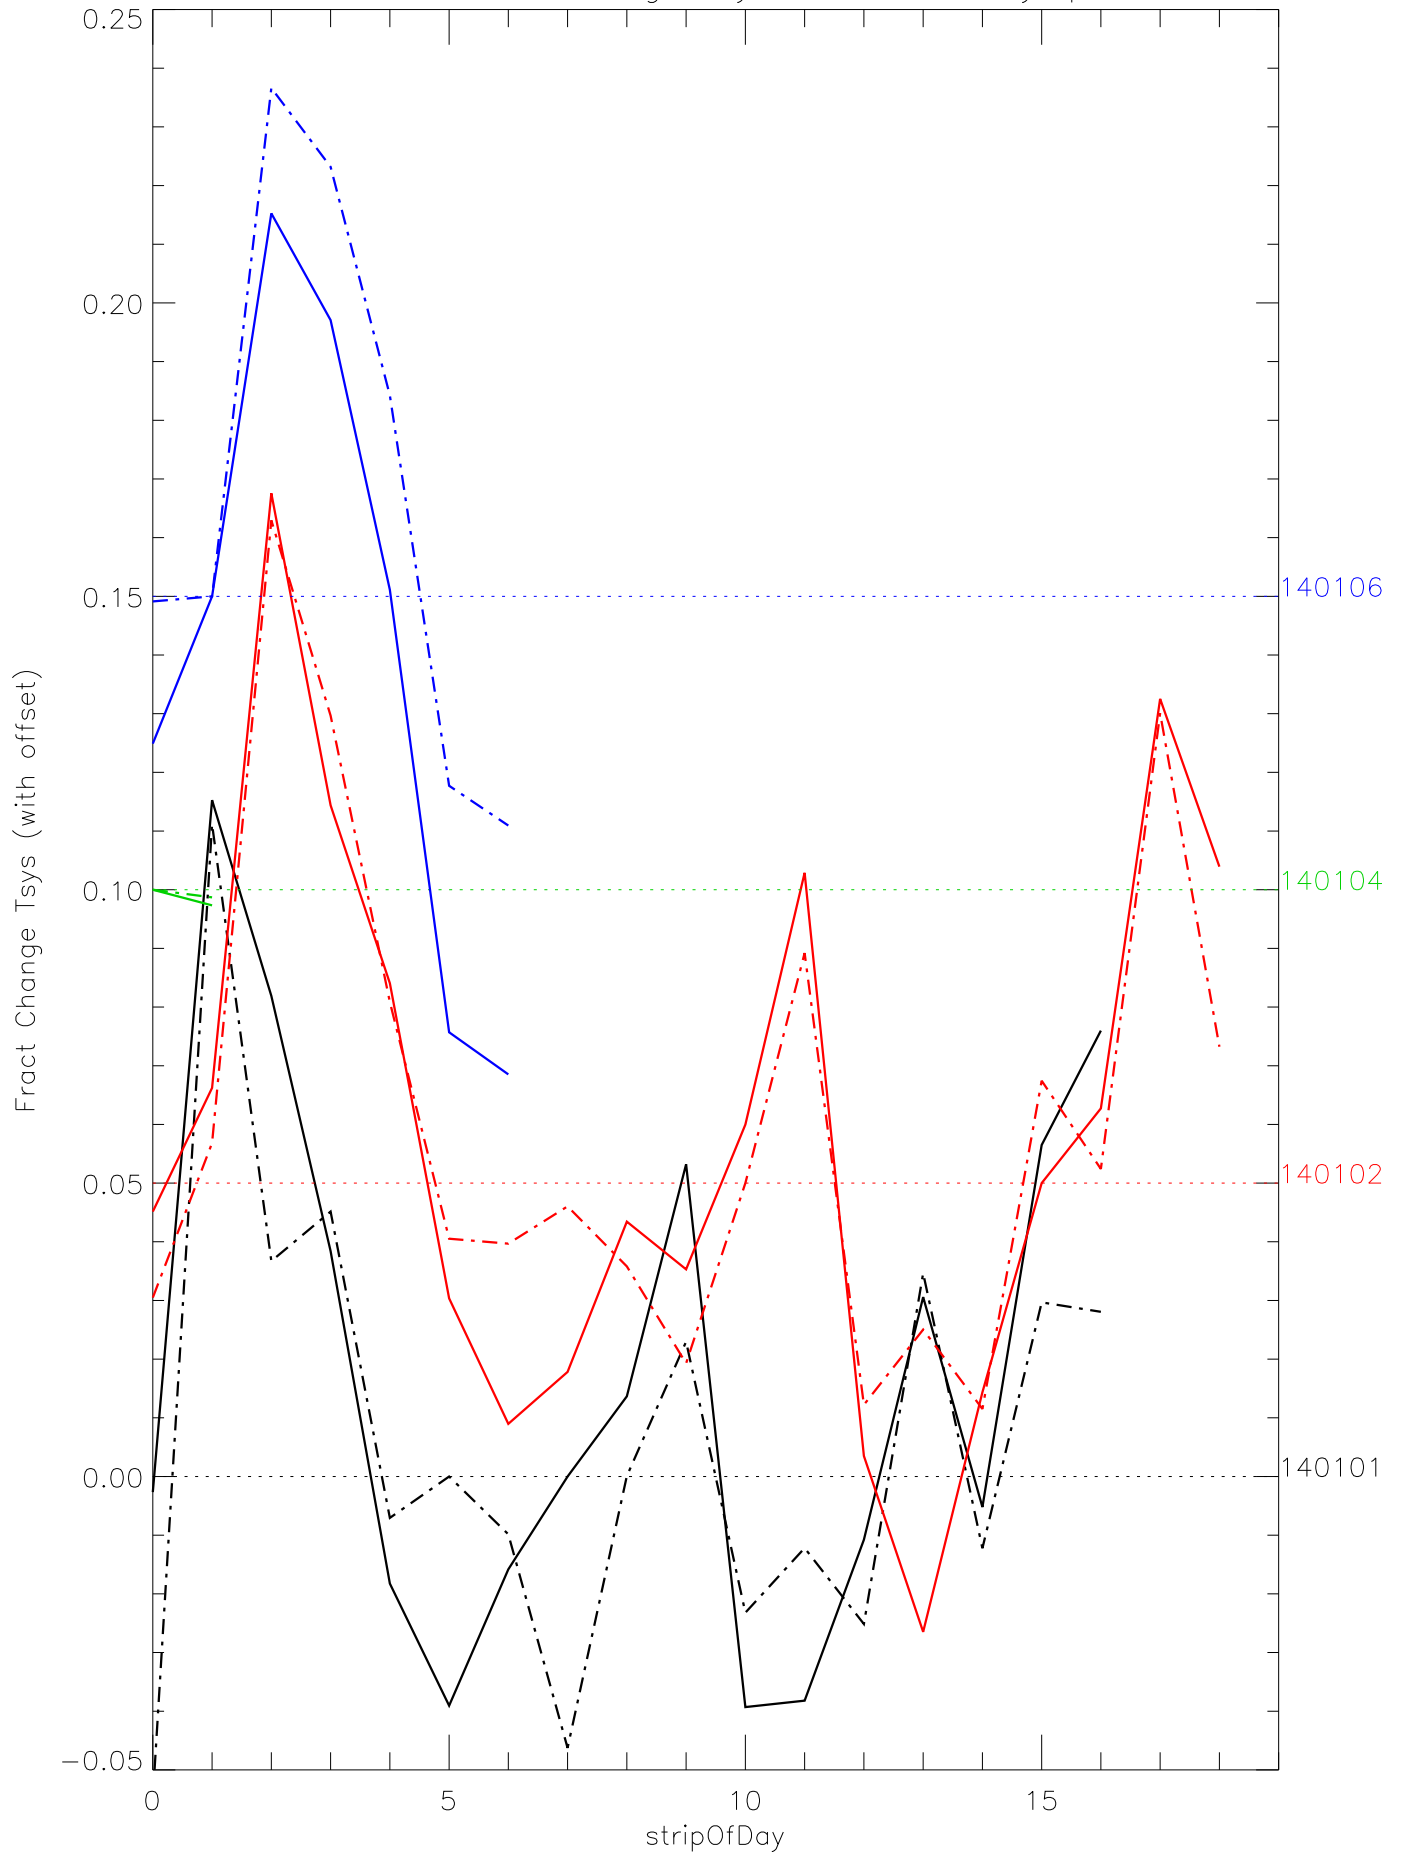

a2048 fractional change TsysK for each day. pixel:0

a2048 fractional change TsysK for each day. pixel:1

a2048 fractional change TsysK for each day. pixel:2

a2048 fractional change TsysK for each day. pixel:3

a2048 fractional change TsysK for each day. pixel:4

a2048 fractional change TsysK for each day. pixel:5

a2048 fractional change TsysK for each day. pixel:6