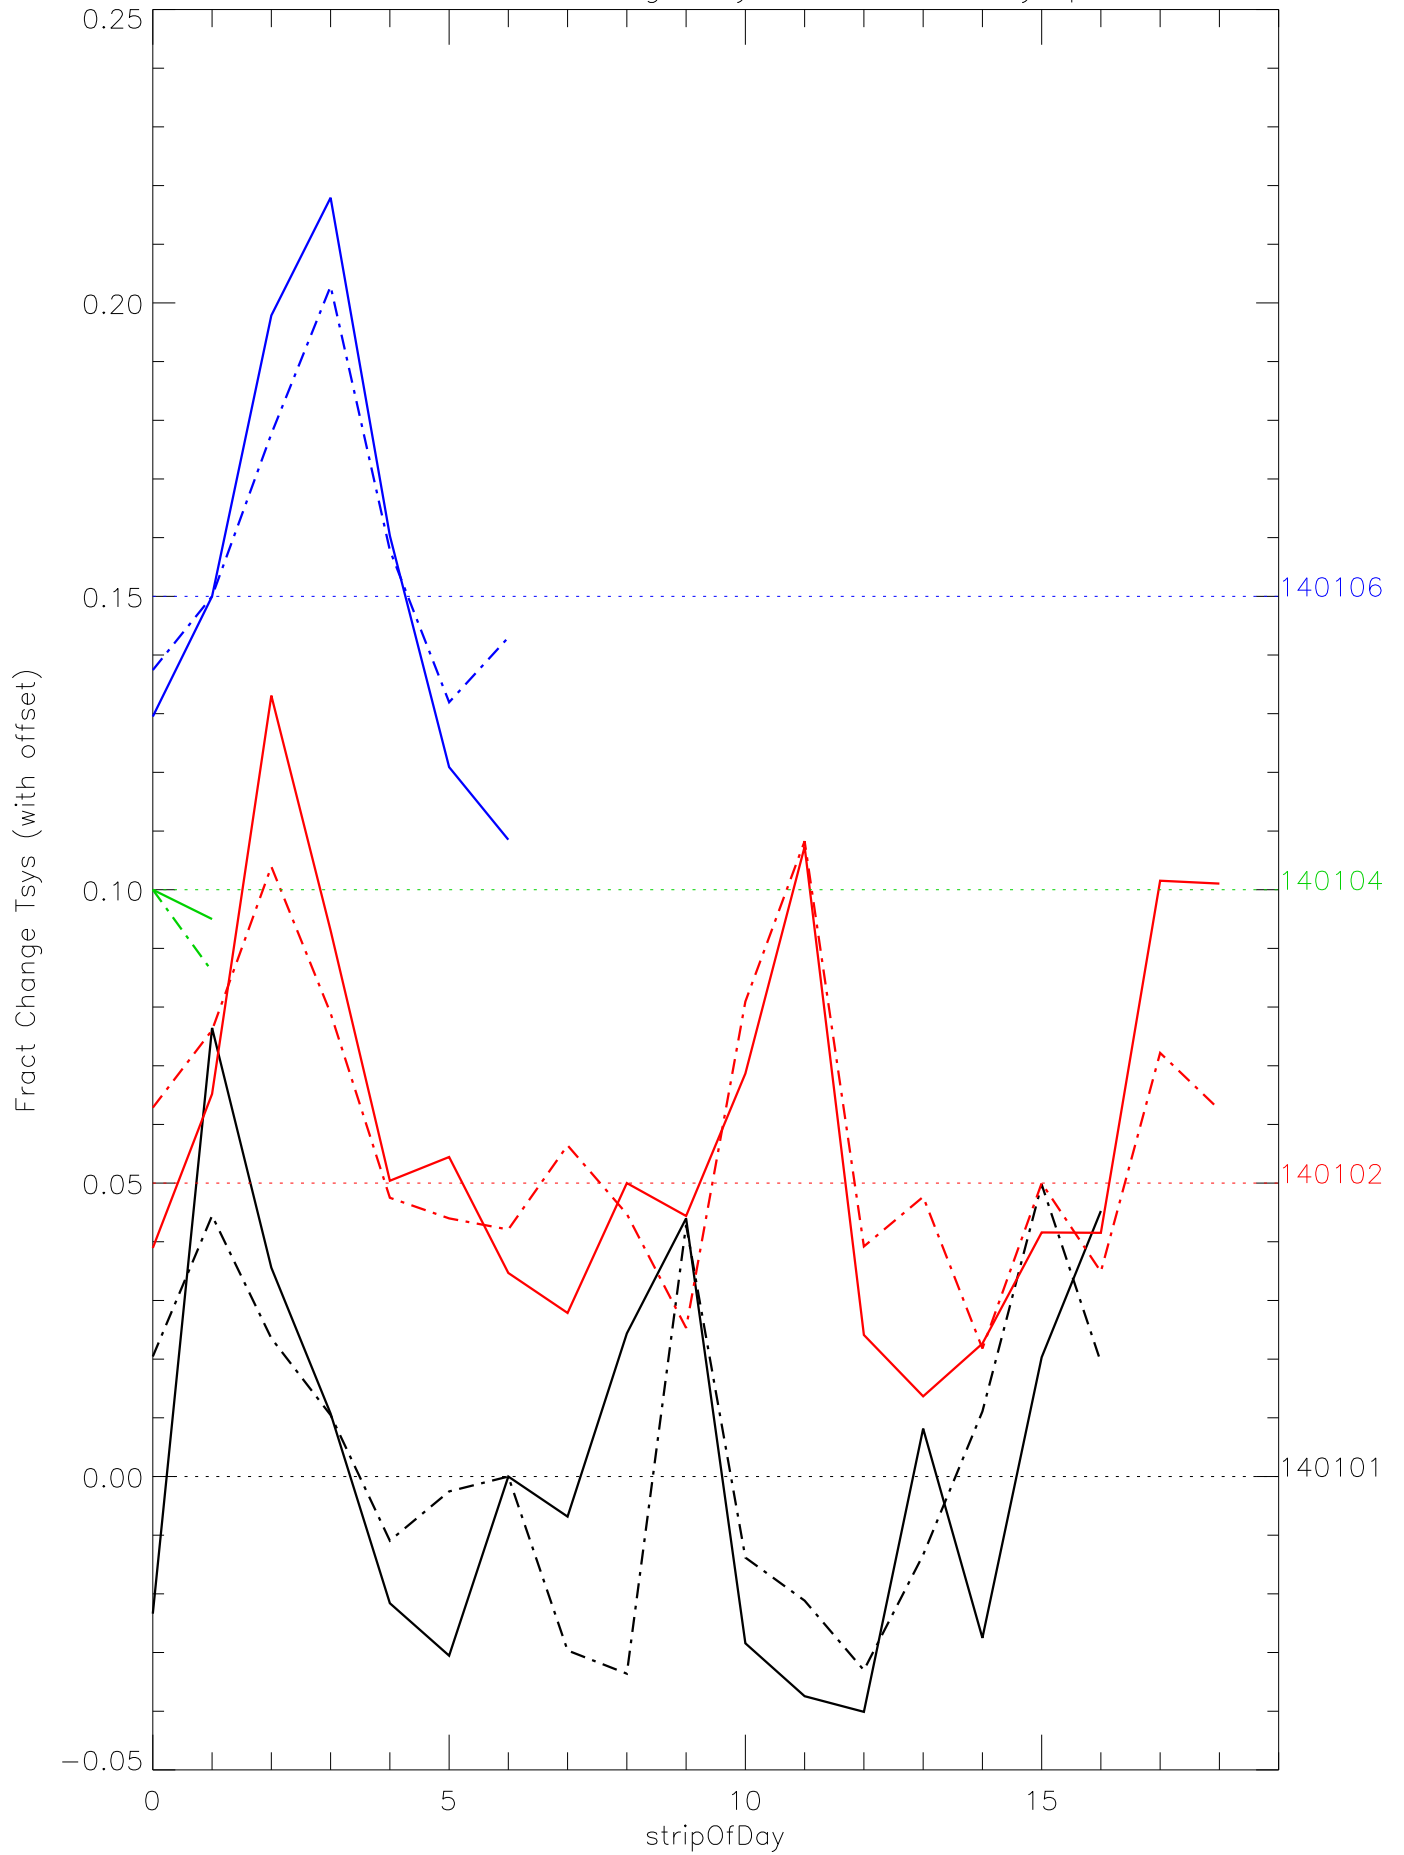

a2048 fractional change TsysK for each day. pixel:0

a2048 fractional change TsysK for each day. pixel:1

a2048 fractional change TsysK for each day. pixel:2

a2048 fractional change TsysK for each day. pixel:3

a2048 fractional change TsysK for each day. pixel:4

a2048 fractional change TsysK for each day. pixel:5

a2048 fractional change TsysK for each day. pixel:6