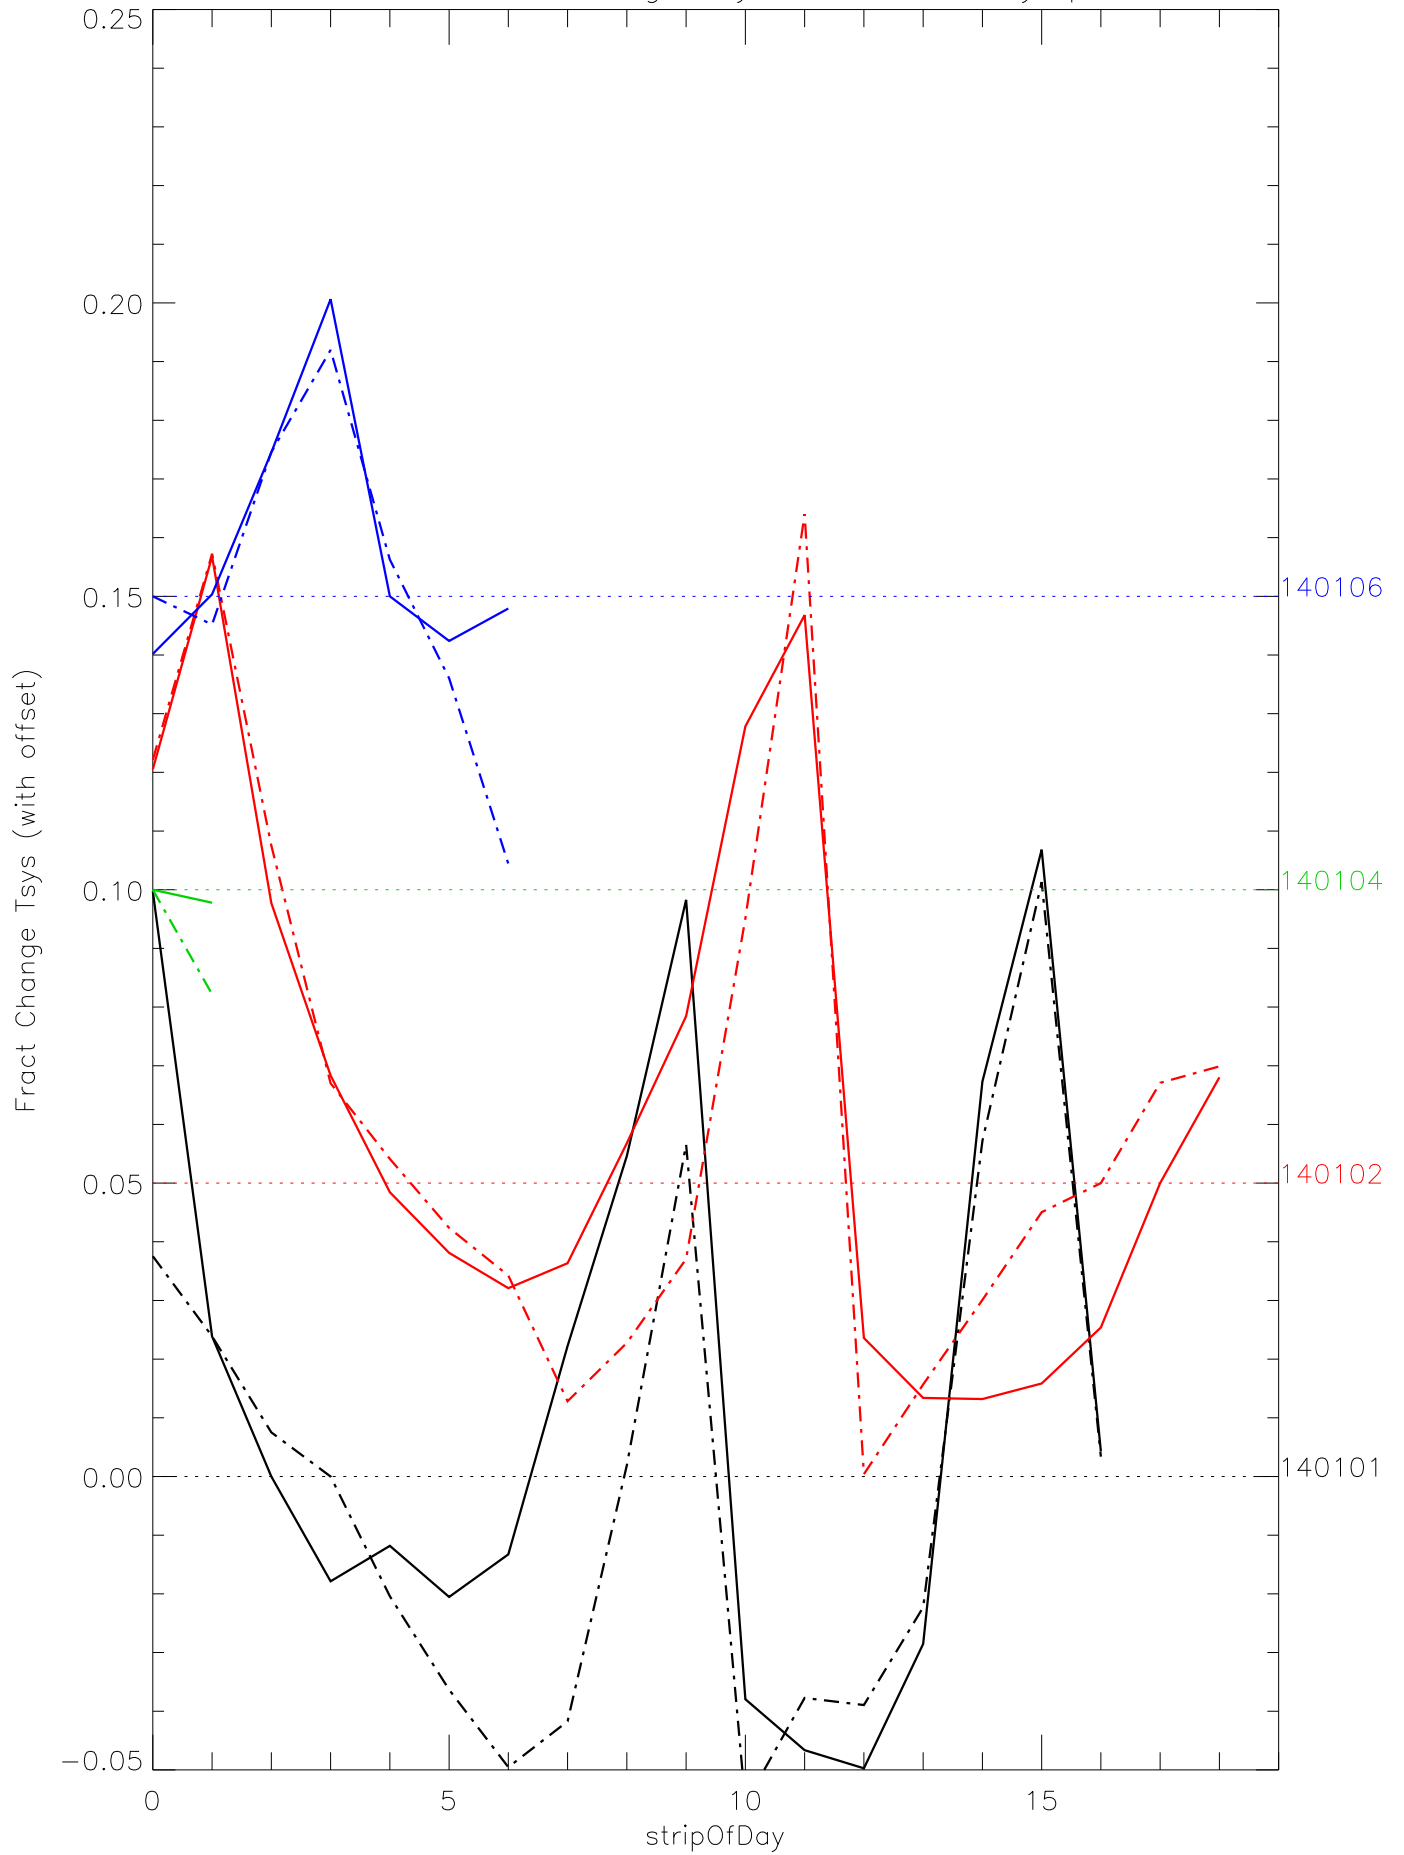

a2048 fractional change TsysK for each day. pixel:0

a2048 fractional change TsysK for each day. pixel:1

a2048 fractional change TsysK for each day. pixel:2

a2048 fractional change TsysK for each day. pixel:3

a2048 fractional change TsysK for each day. pixel:4

a2048 fractional change TsysK for each day. pixel:5

a2048 fractional change TsysK for each day. pixel:6