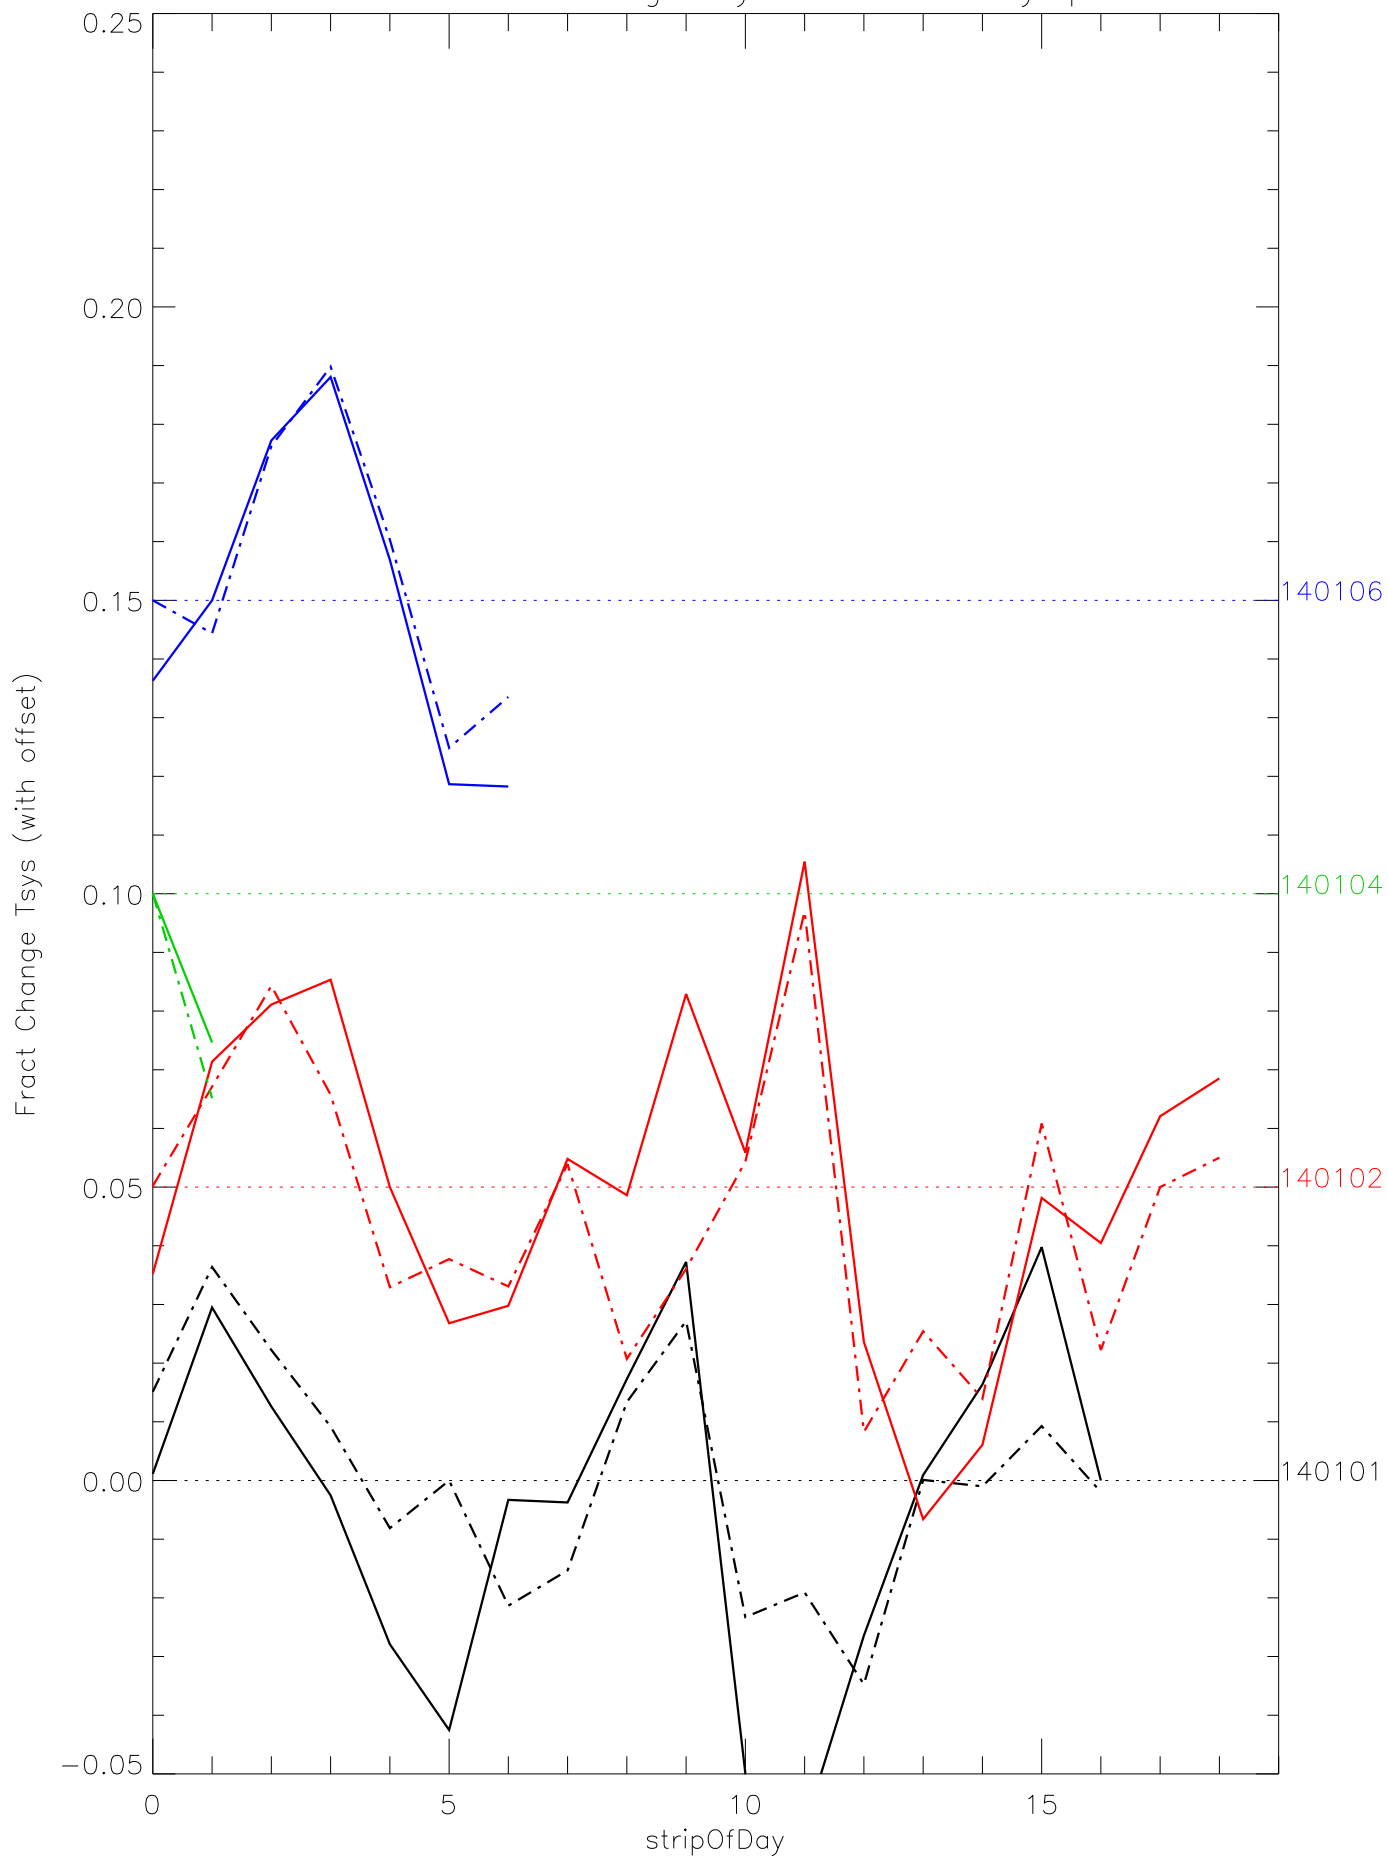

a2048 fractional change TsysK for each day. pixel:0

a2048 fractional change TsysK for each day. pixel:1

a2048 fractional change TsysK for each day. pixel:2

a2048 fractional change TsysK for each day. pixel:3

a2048 fractional change TsysK for each day. pixel:4

a2048 fractional change TsysK for each day. pixel:5

a2048 fractional change TsysK for each day. pixel:6