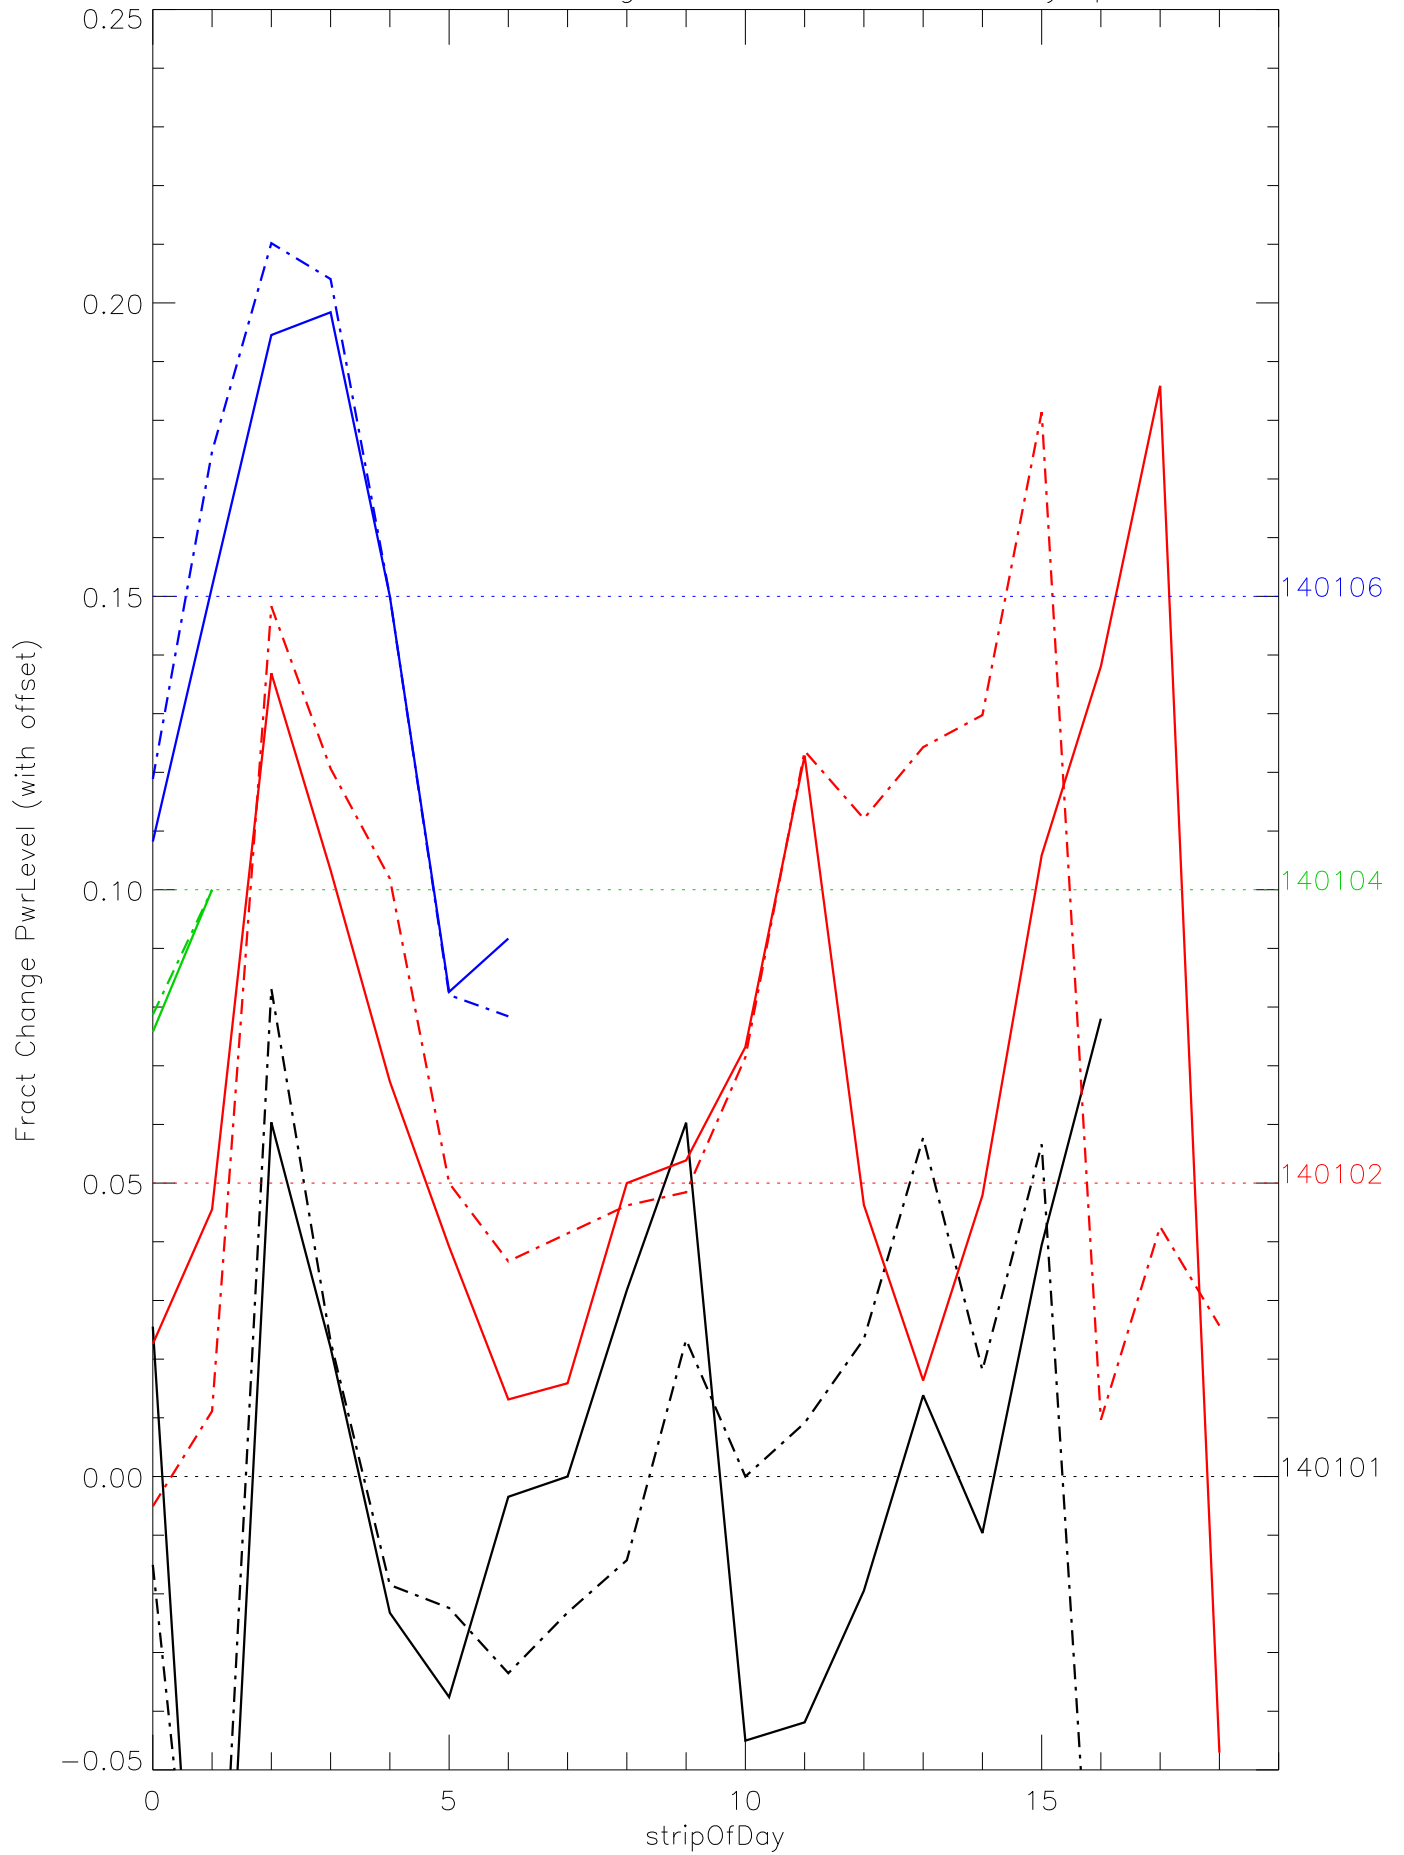

a2048 fractional change PwrLevel for each day. pixel:0

a2048 fractional change PwrLevel for each day. pixel:1

a2048 fractional change PwrLevel for each day. pixel:2

a2048 fractional change PwrLevel for each day. pixel:3

a2048 fractional change PwrLevel for each day. pixel:5

a2048 fractional change PwrLevel for each day. pixel:6