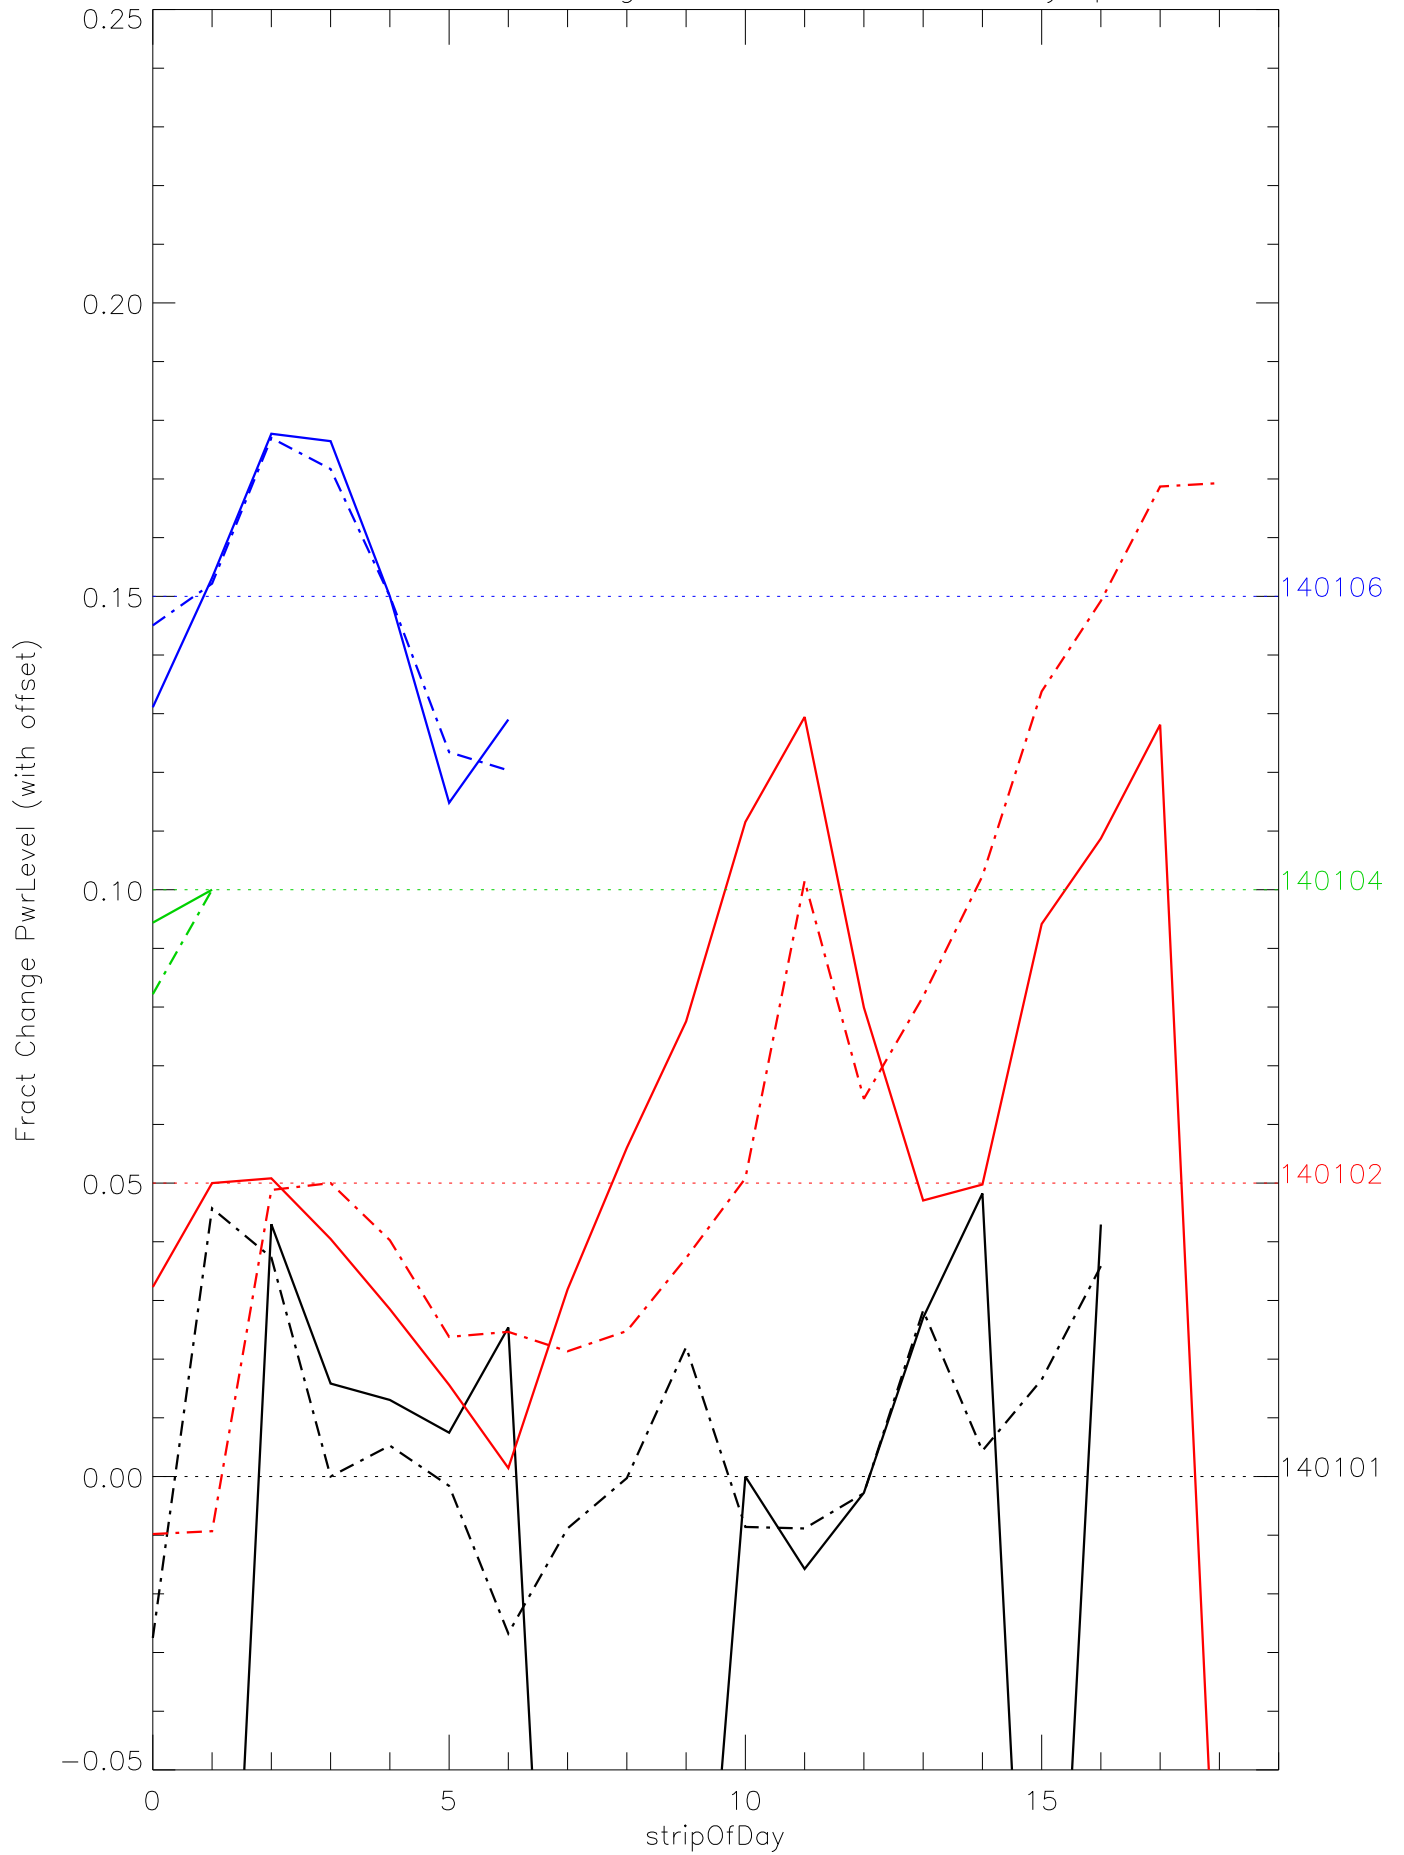

a2048 fractional change PwrLevel for each day. pixel:0

a2048 fractional change PwrLevel for each day. pixel:1

a2048 fractional change PwrLevel for each day. pixel:2

a2048 fractional change PwrLevel for each day. pixel:3

a2048 fractional change PwrLevel for each day. pixel:5

a2048 fractional change PwrLevel for each day. pixel:6