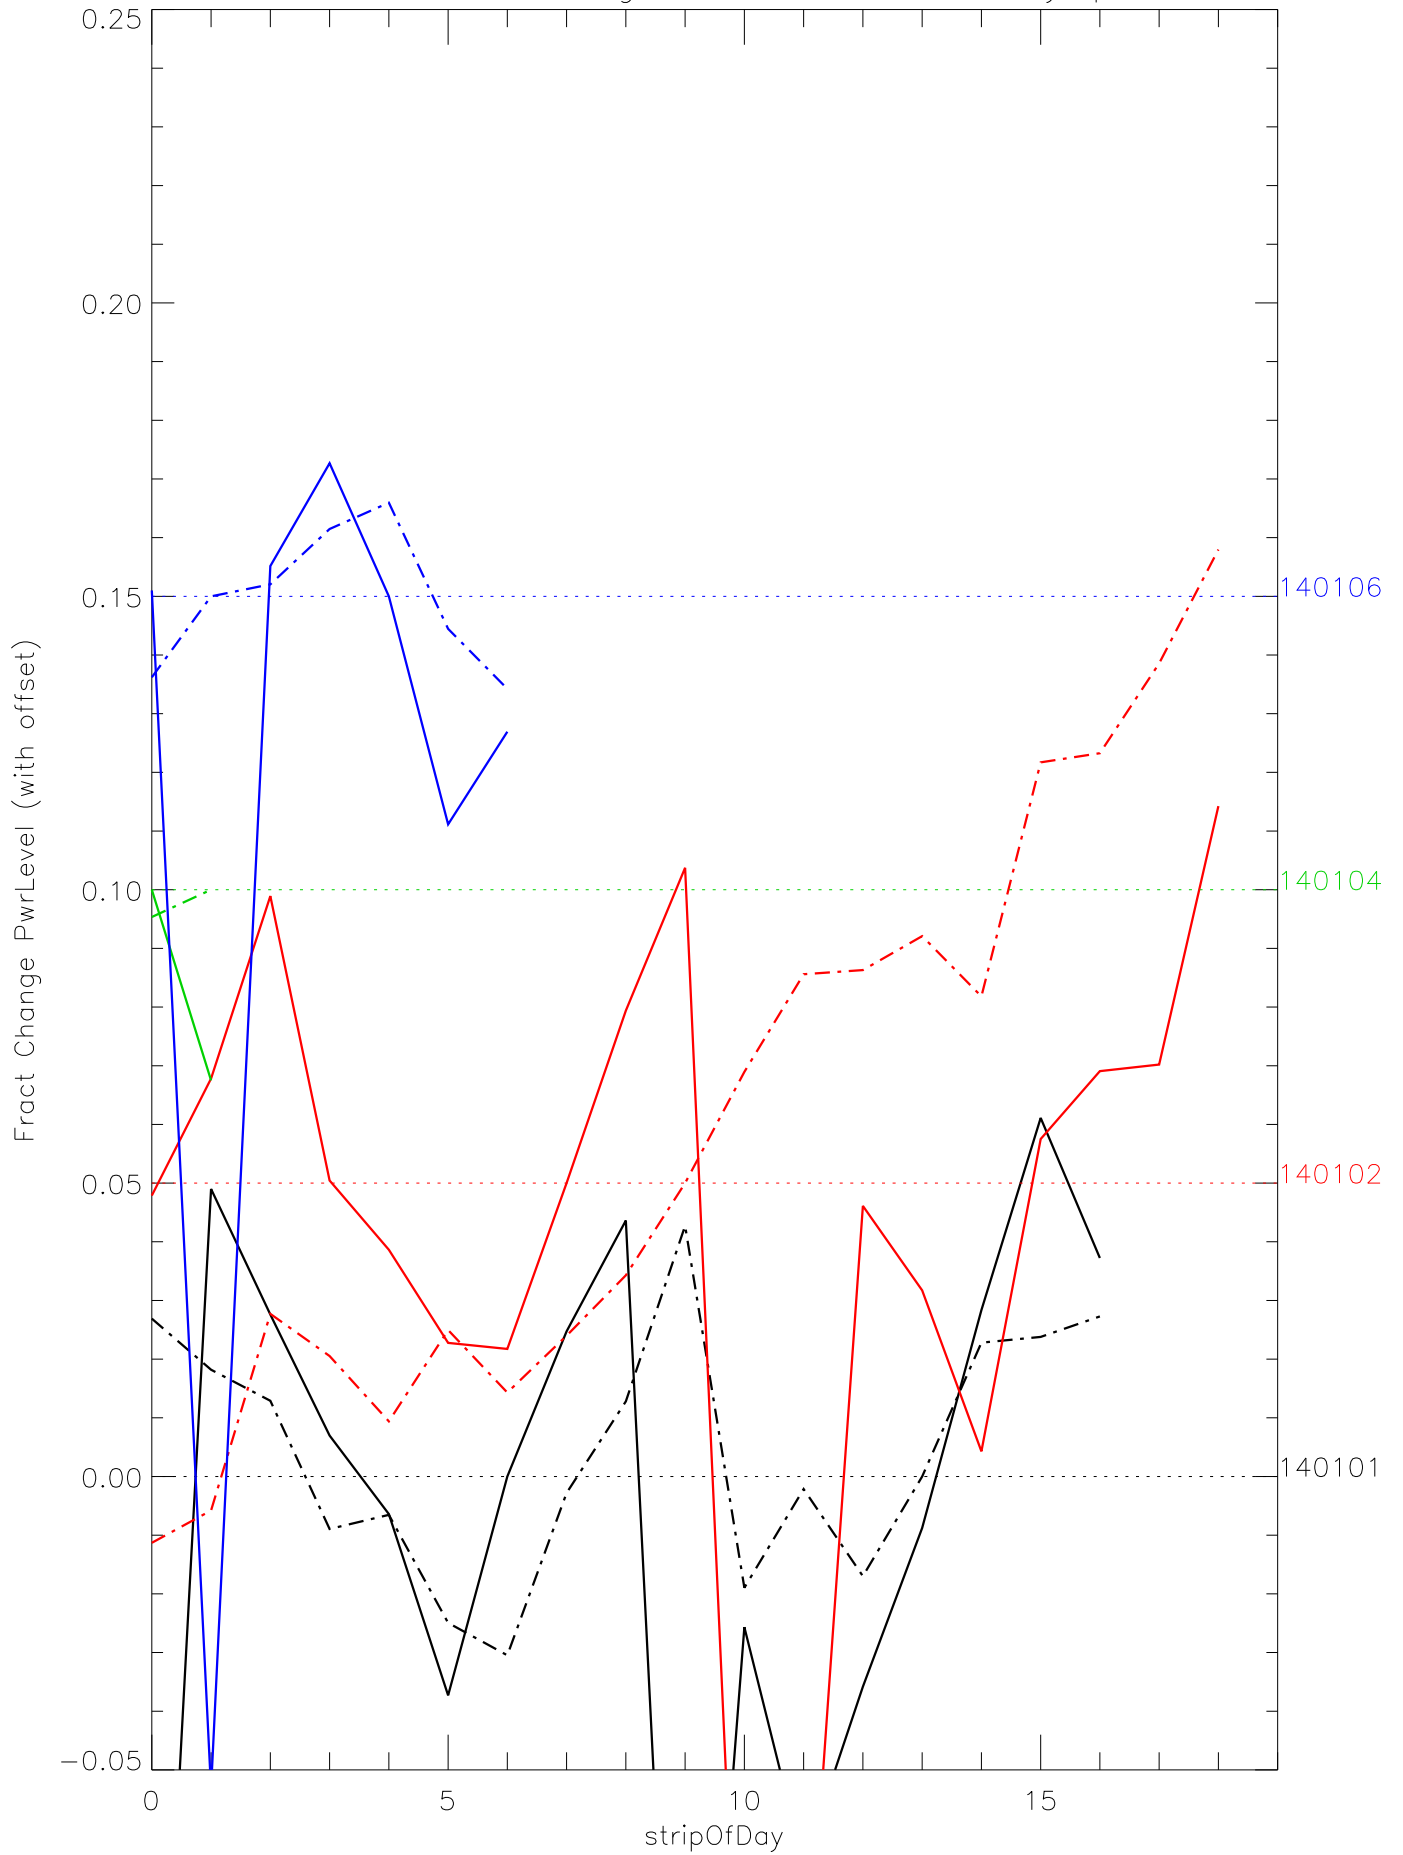

a2048 fractional change PwrLevel for each day. pixel:0

a2048 fractional change PwrLevel for each day. pixel:1

a2048 fractional change PwrLevel for each day. pixel:2

a2048 fractional change PwrLevel for each day. pixel:3

a2048 fractional change PwrLevel for each day. pixel:5

a2048 fractional change PwrLevel for each day. pixel:6