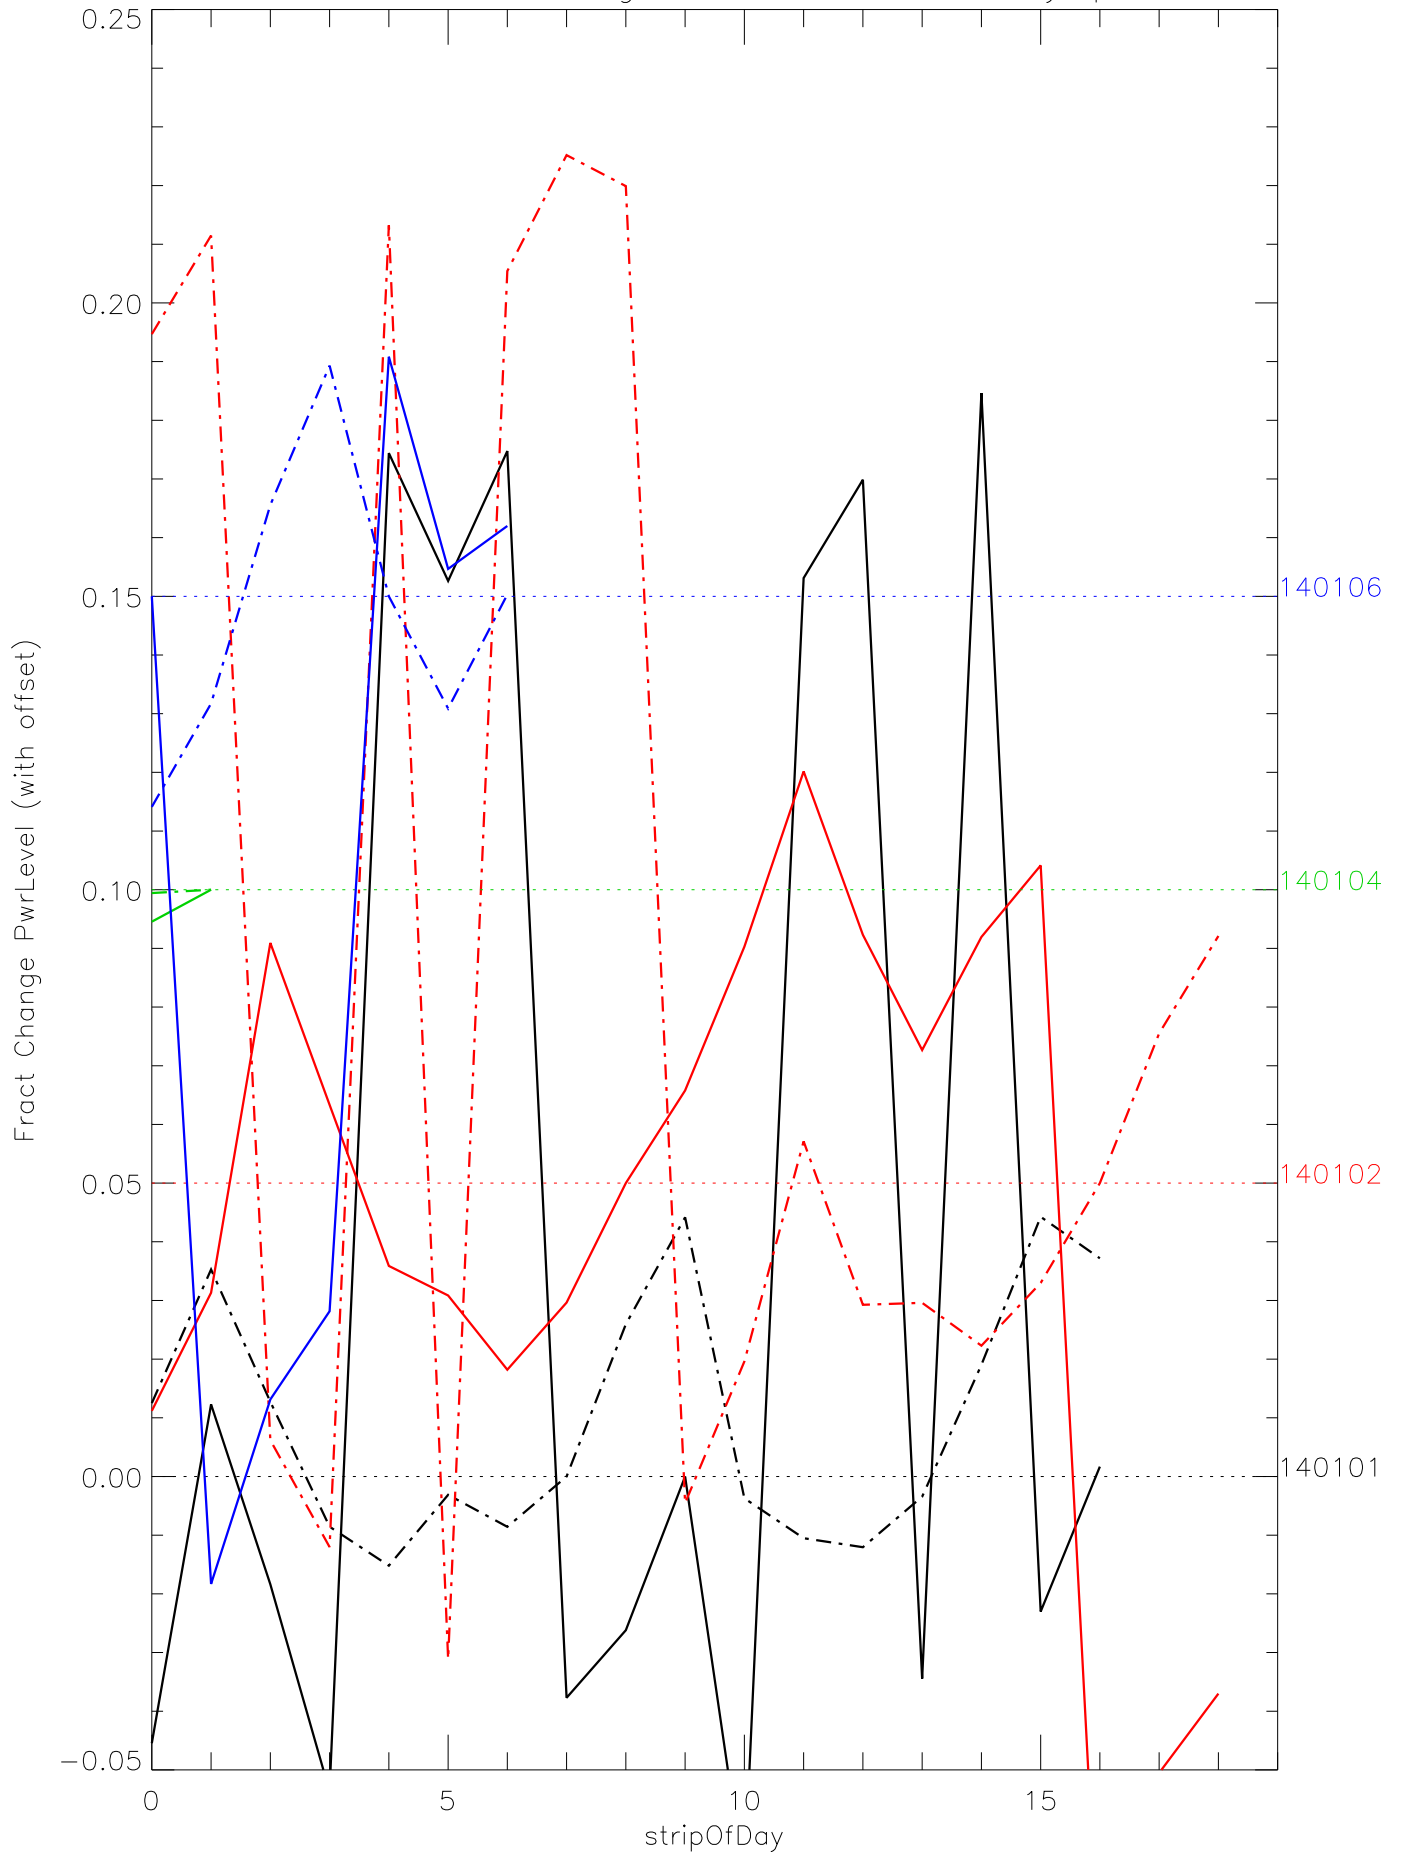

a2048 fractional change PwrLevel for each day. pixel:0

a2048 fractional change PwrLevel for each day. pixel:1

a2048 fractional change PwrLevel for each day. pixel:2

a2048 fractional change PwrLevel for each day. pixel:3

a2048 fractional change PwrLevel for each day. pixel:5

a2048 fractional change PwrLevel for each day. pixel:6