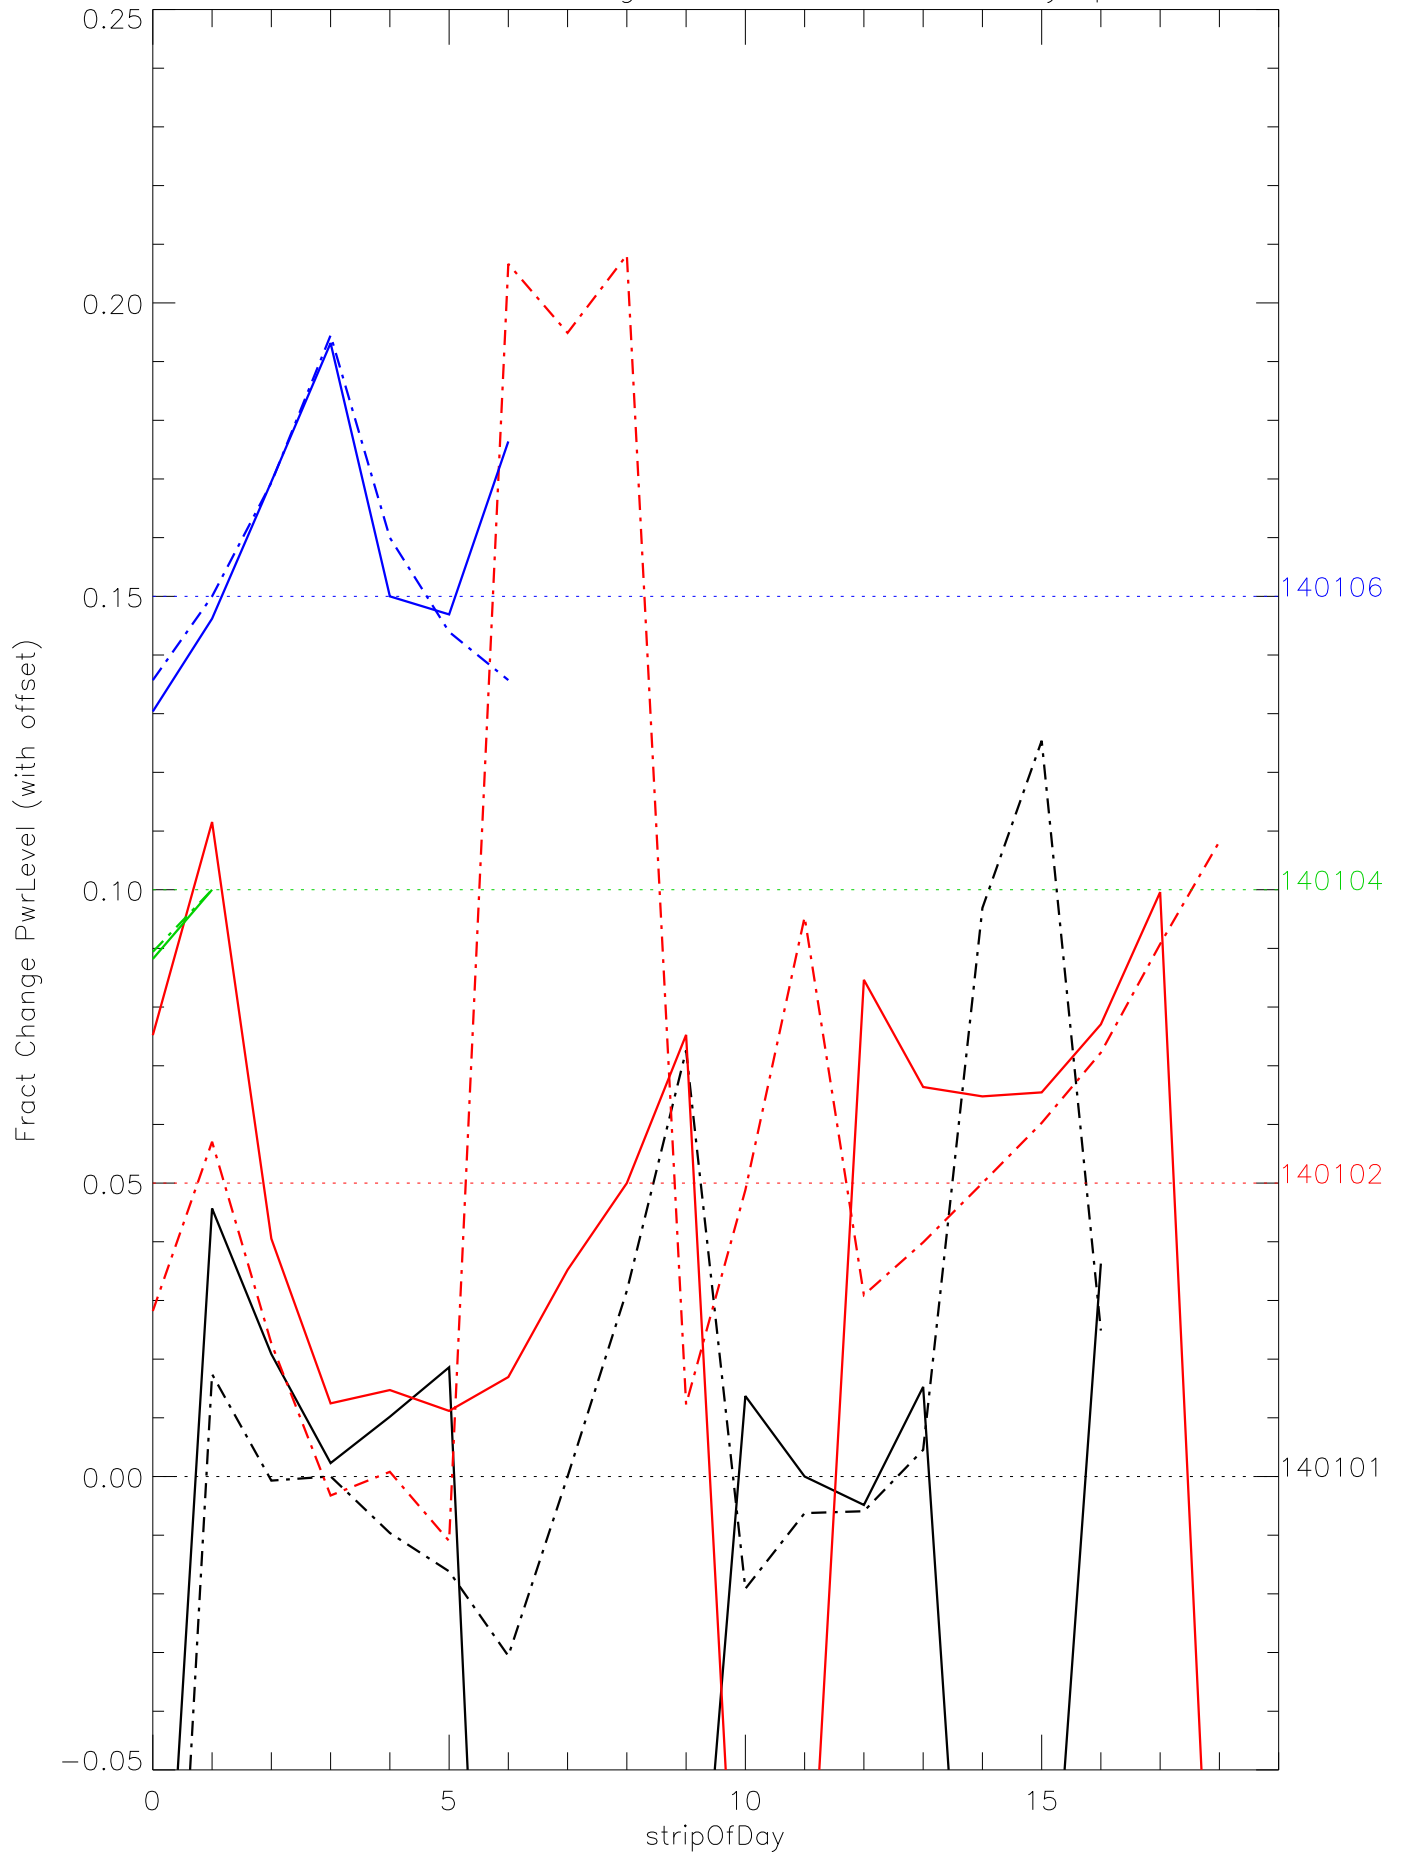

a2048 fractional change PwrLevel for each day. pixel:0

a2048 fractional change PwrLevel for each day. pixel:1

a2048 fractional change PwrLevel for each day. pixel:2

a2048 fractional change PwrLevel for each day. pixel:3

a2048 fractional change PwrLevel for each day. pixel:5

a2048 fractional change PwrLevel for each day. pixel:6