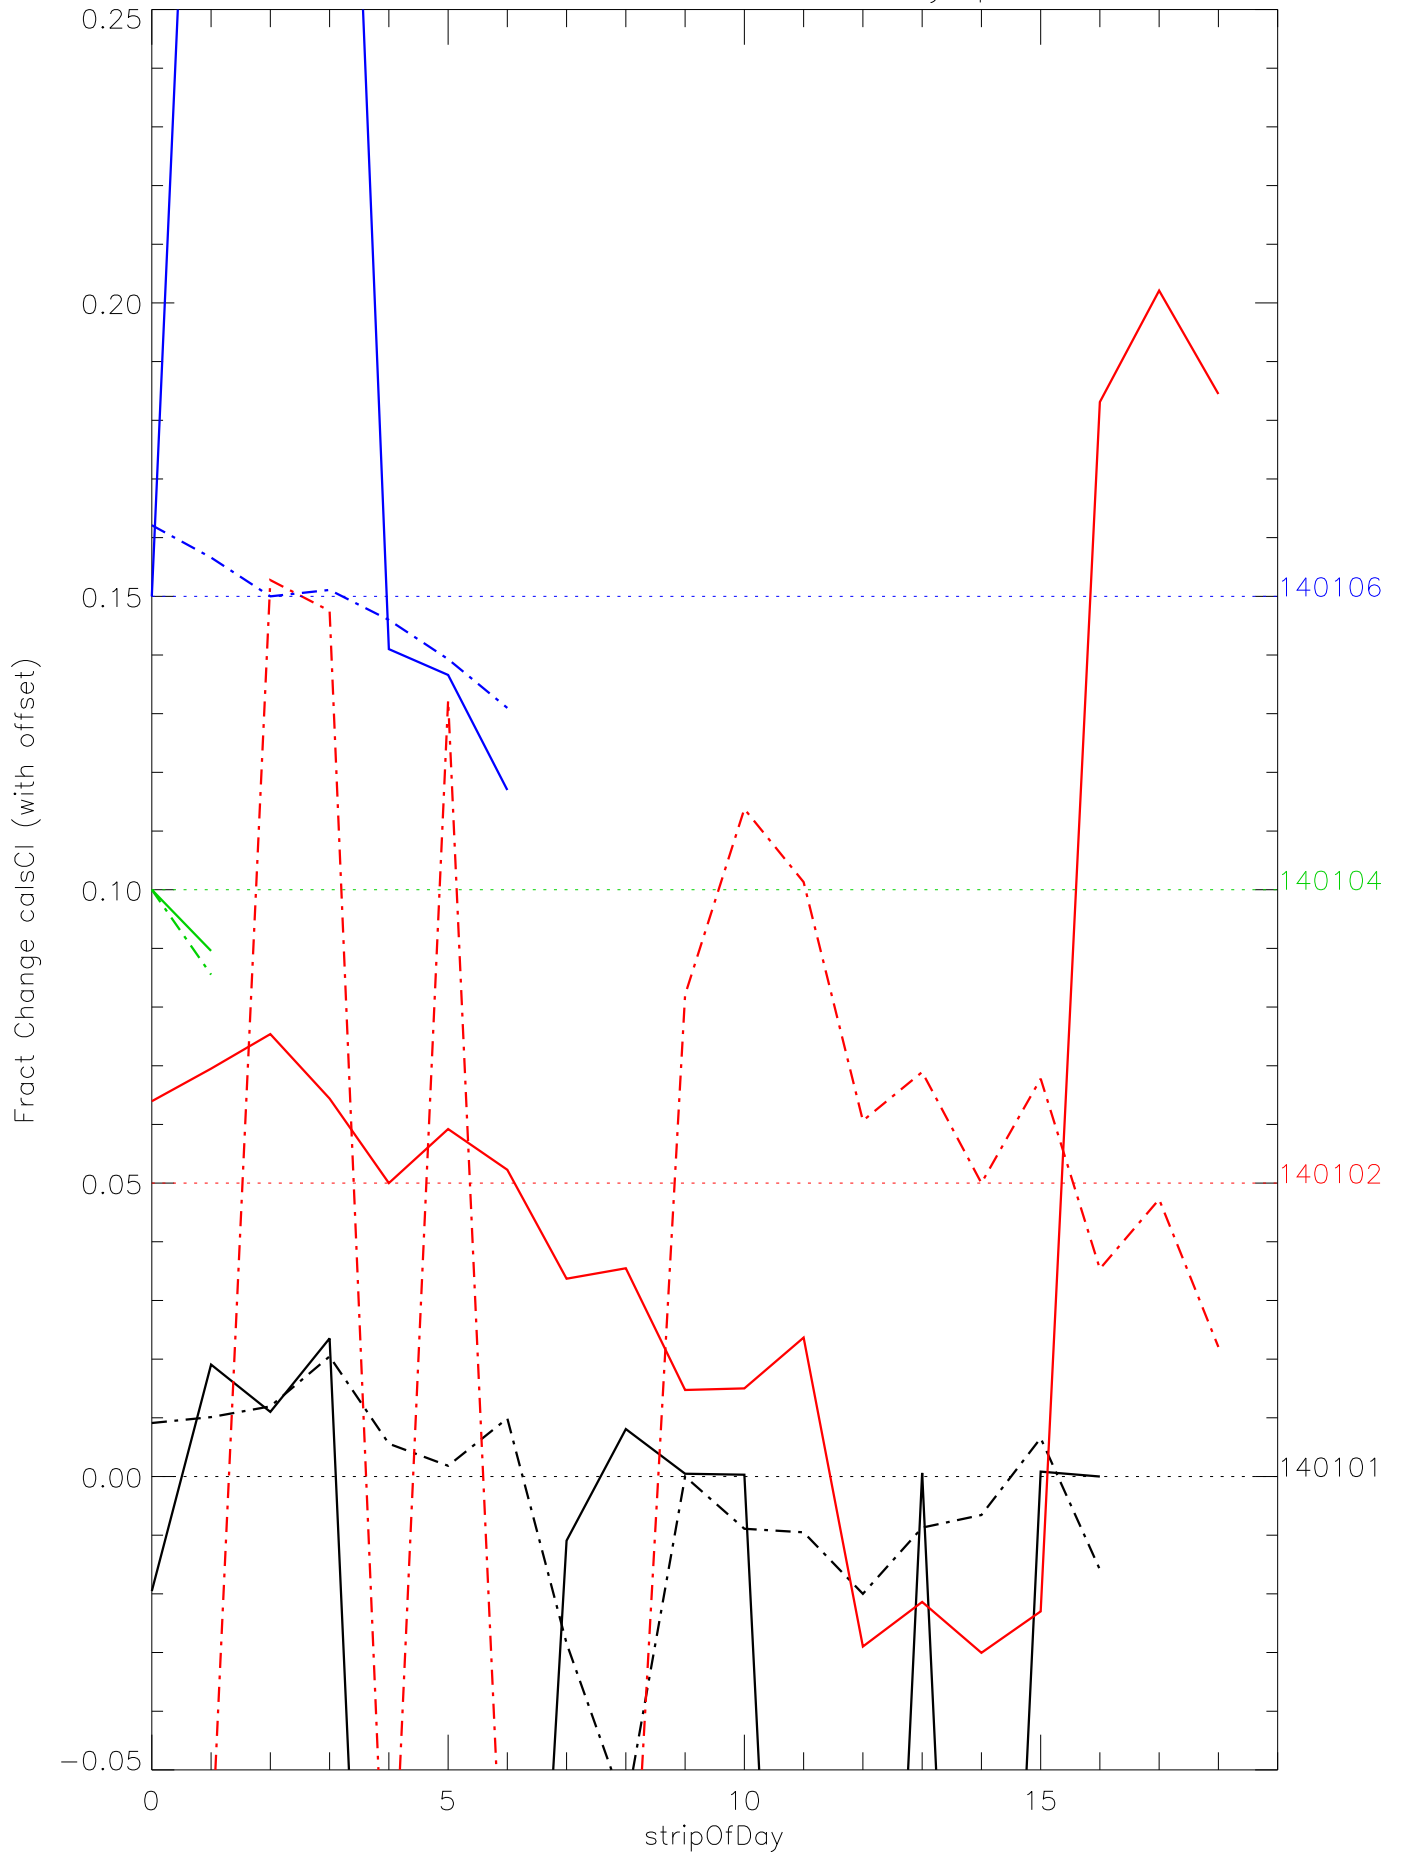

a2048 calsci factors for each day. pixel:0

a2048 calsci factors for each day. pixel:1

a2048 calsci factors for each day. pixel:2

a2048 calsci factors for each day. pixel:3

a2048 calsci factors for each day. pixel:4

a2048 calsci factors for each day. pixel:5

a2048 calsci factors for each day. pixel:6