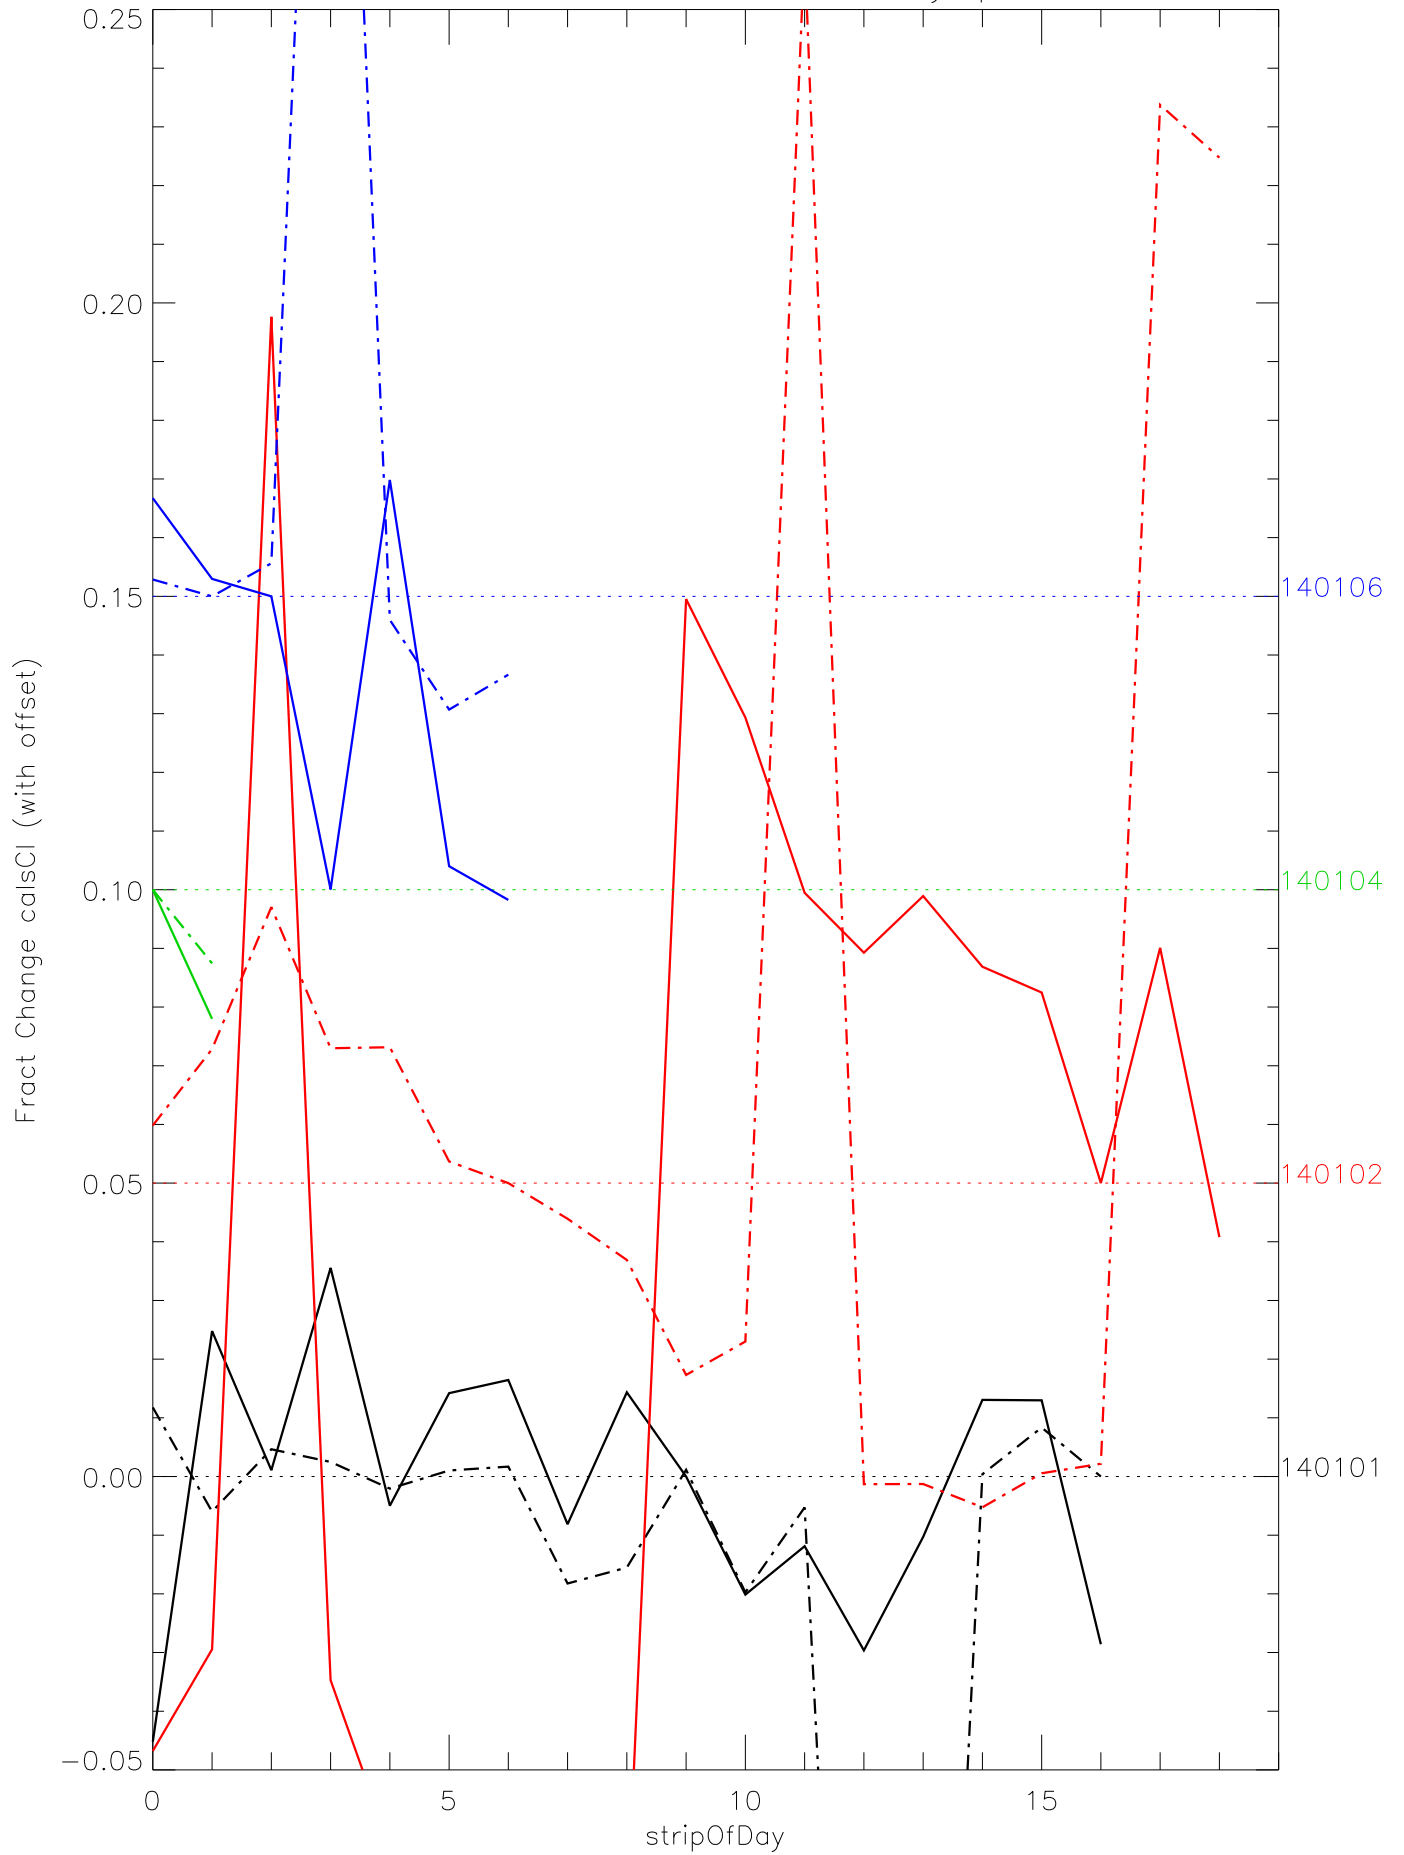

a2048 calsci factors for each day. pixel:0

a2048 calsci factors for each day. pixel:1

a2048 calsci factors for each day. pixel:2

a2048 calsci factors for each day. pixel:3

a2048 calsci factors for each day. pixel:4

a2048 calsci factors for each day. pixel:5

a2048 calsci factors for each day. pixel:6