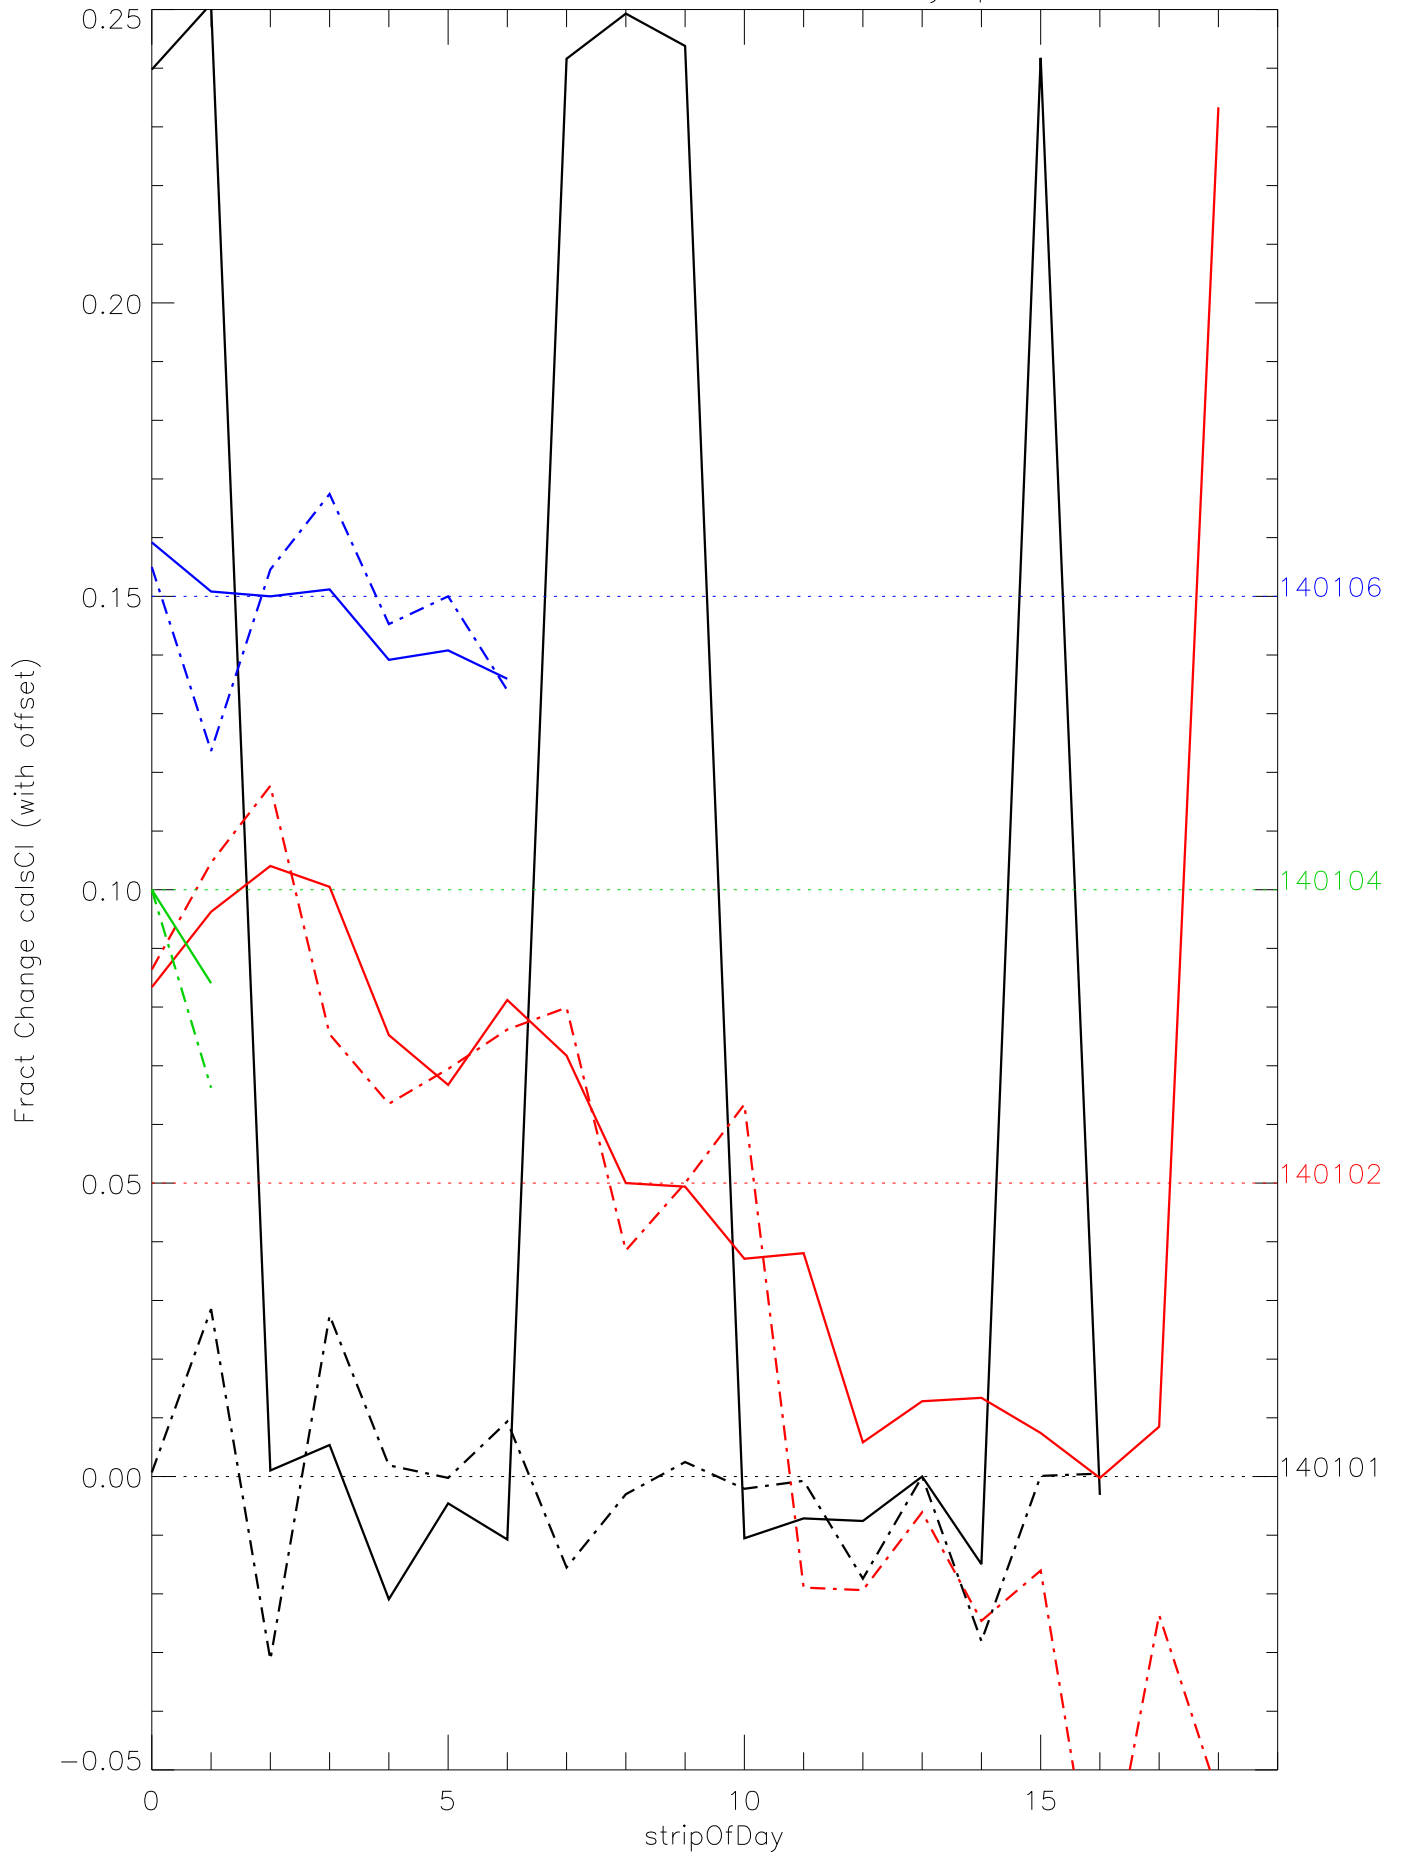

a2048 calsci factors for each day. pixel:0

a2048 calsci factors for each day. pixel:1

a2048 calsci factors for each day. pixel:2

a2048 calsci factors for each day. pixel:3

a2048 calsci factors for each day. pixel:4

a2048 calsci factors for each day. pixel:5

a2048 calsci factors for each day. pixel:6