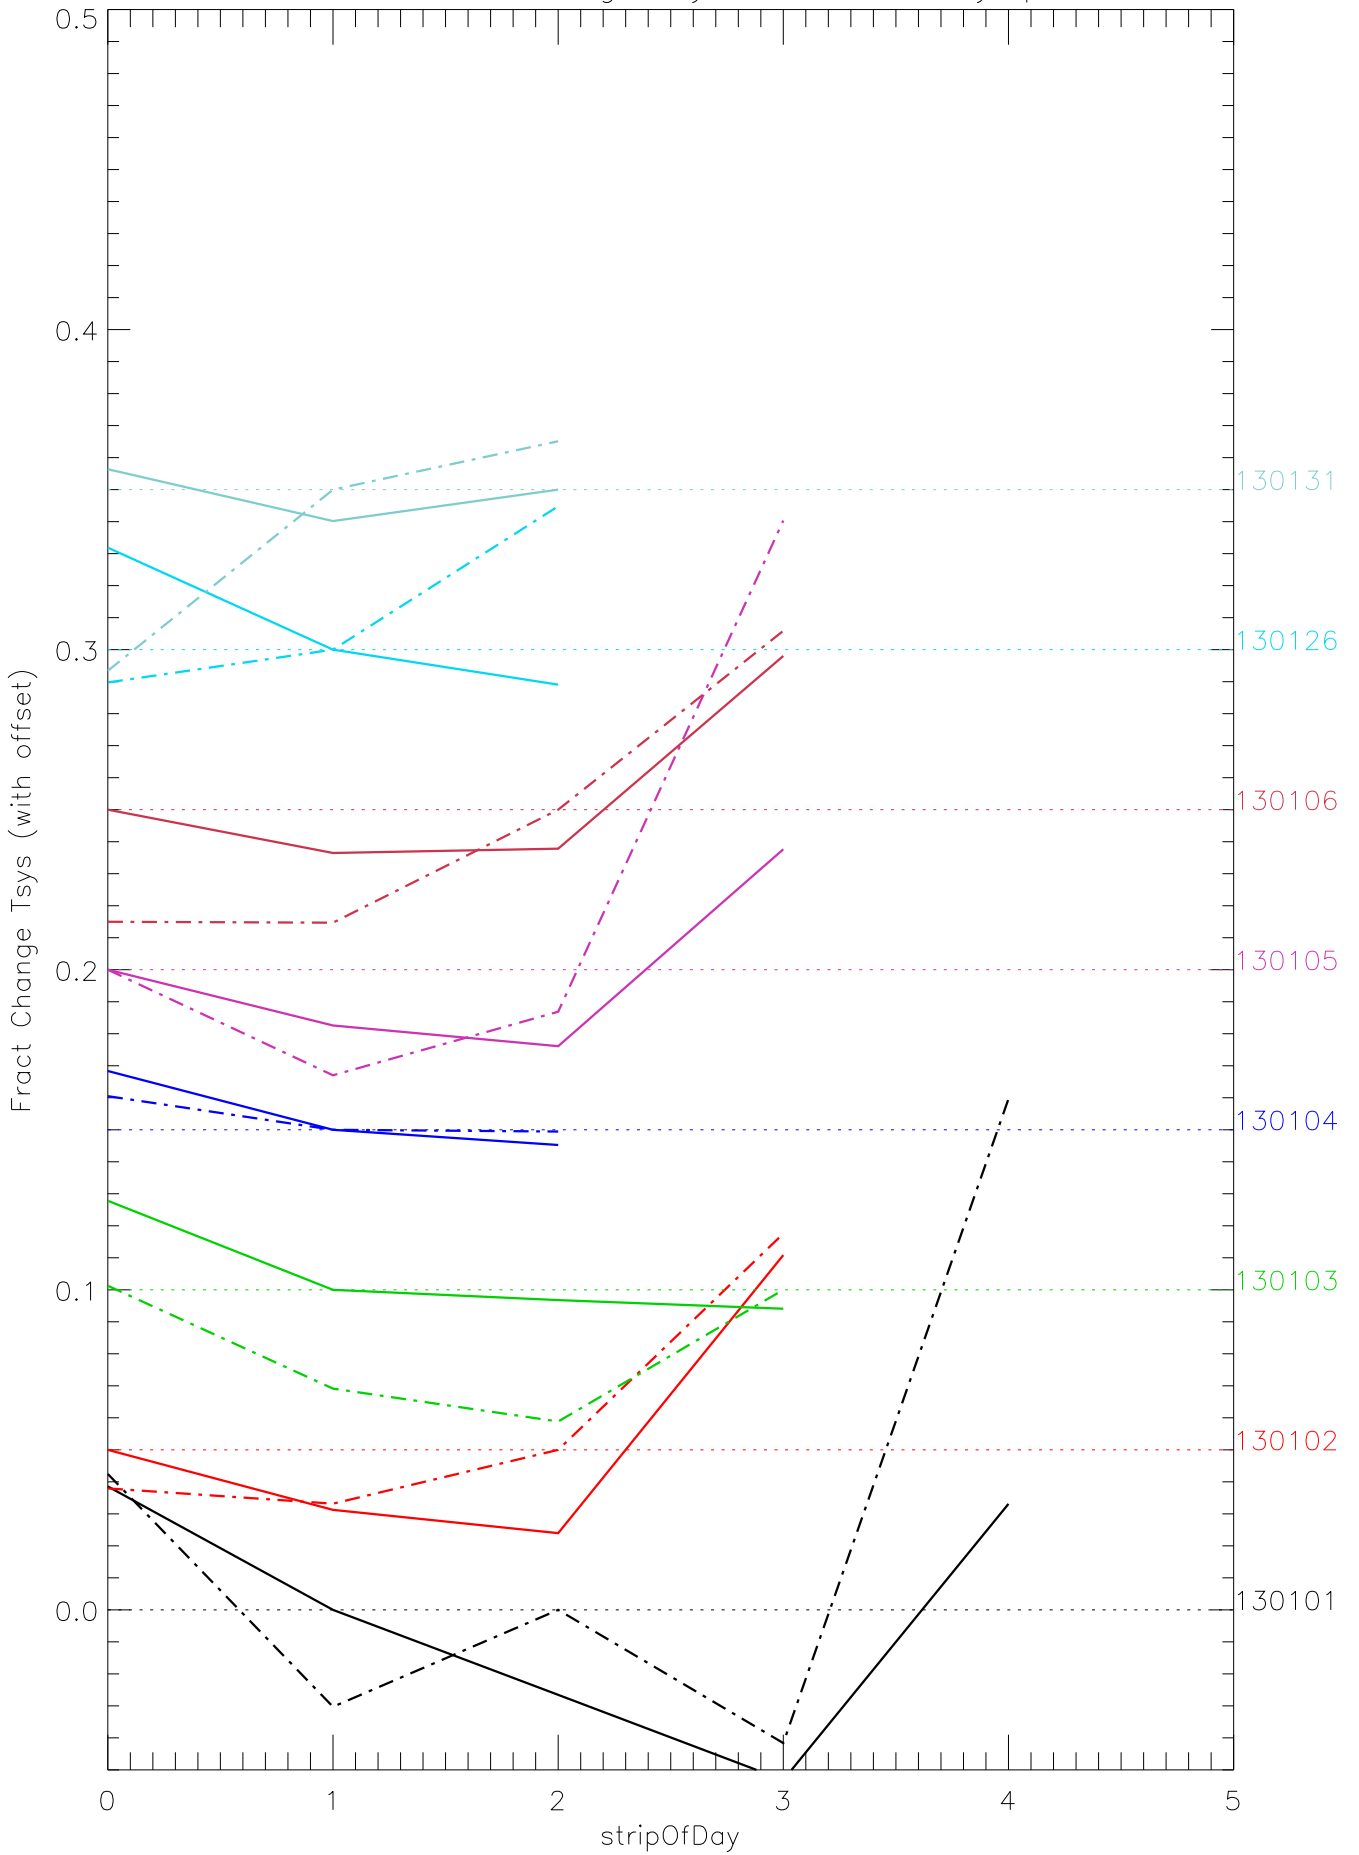

a2048 fractional change TsysK for each day. pixel:1

a2048 fractional change TsysK for each day. pixel:2

a2048 fractional change TsysK for each day. pixel:3

a2048 fractional change TsysK for each day. pixel:4

a2048 fractional change TsysK for each day. pixel:5

a2048 fractional change TsysK for each day. pixel:6