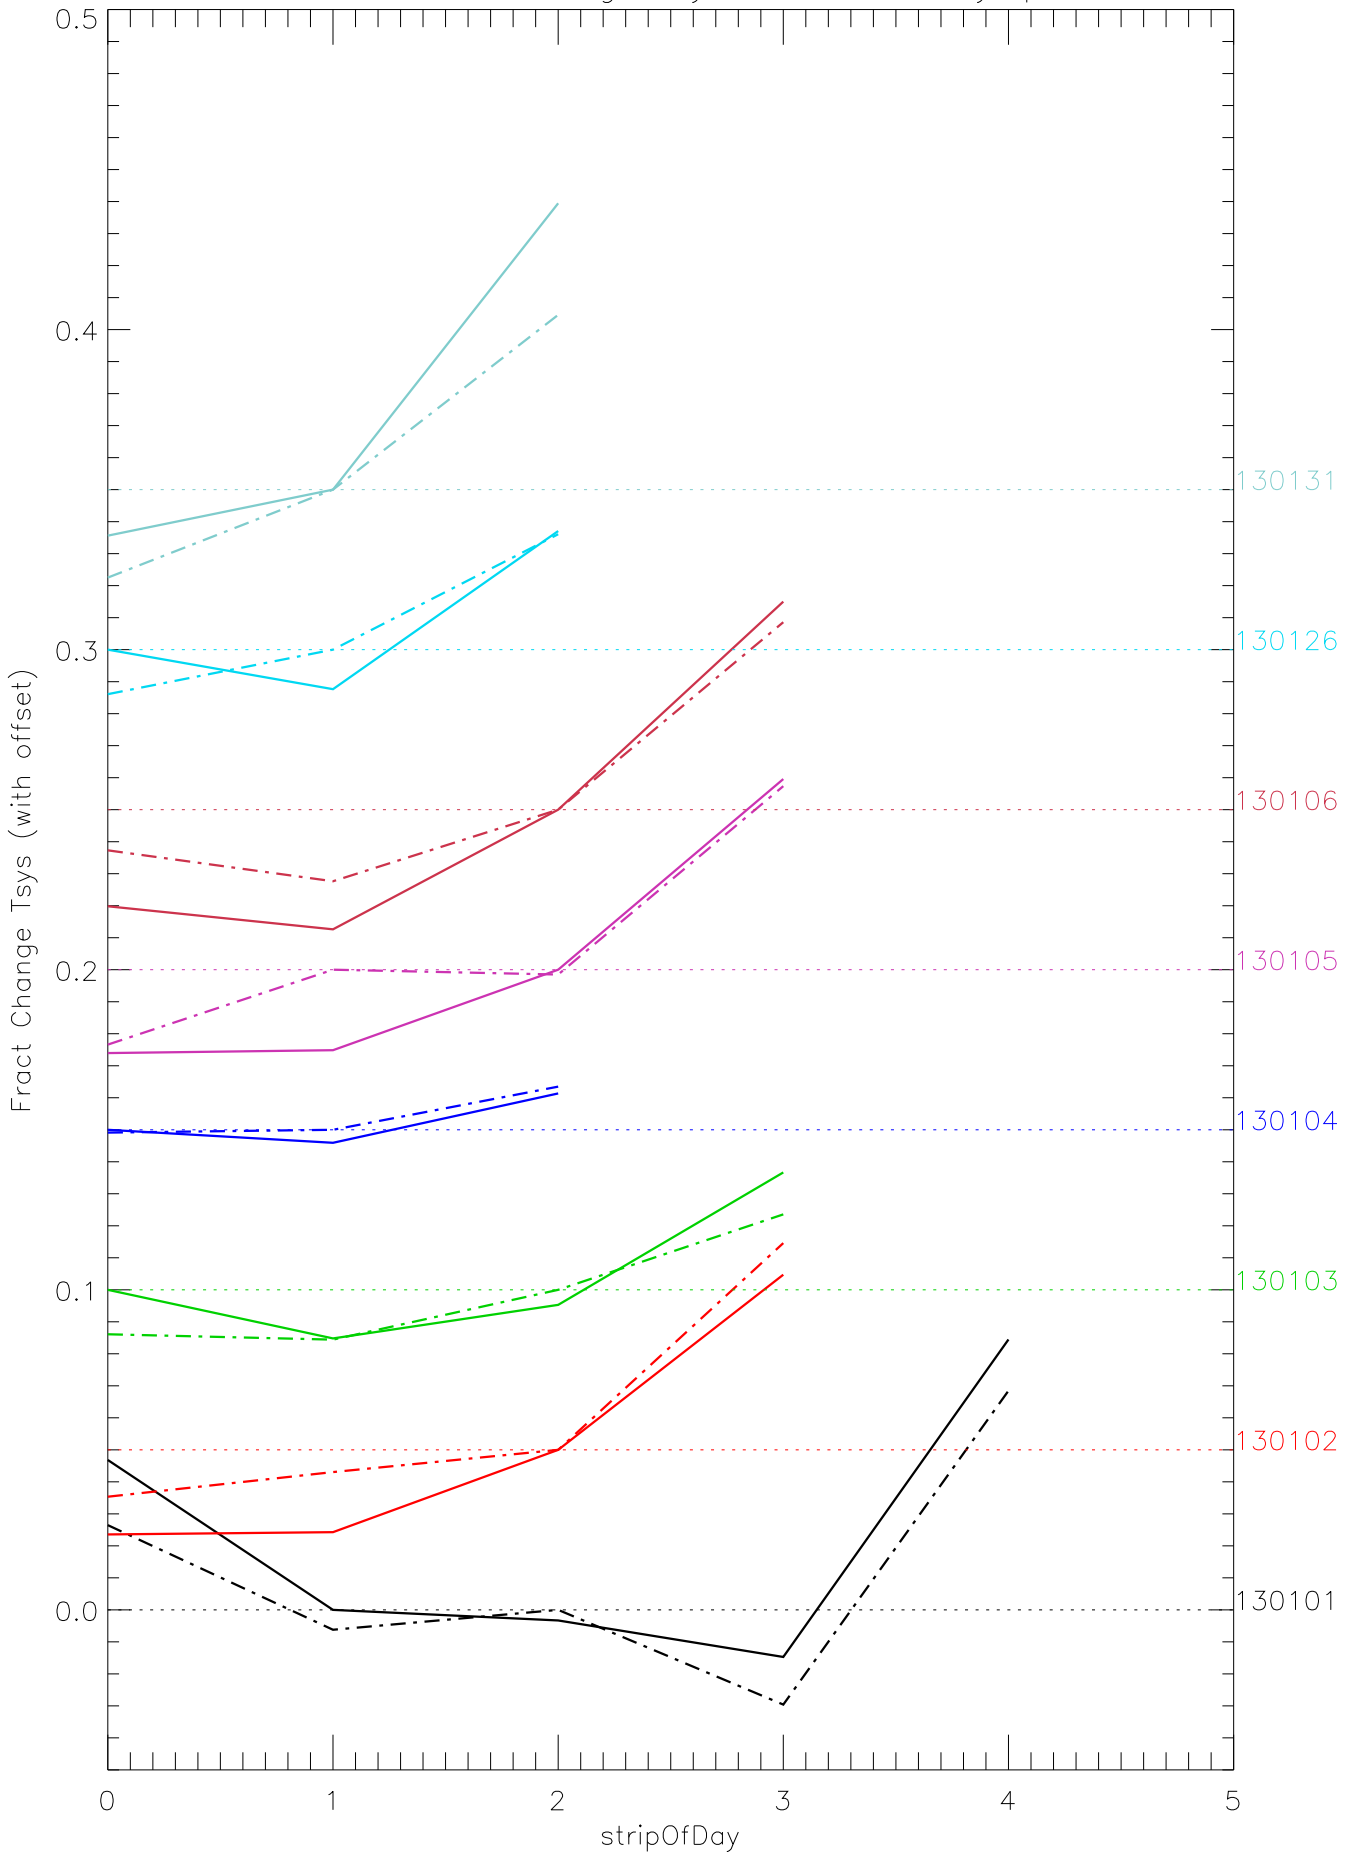

a2048 fractional change TsysK for each day. pixel:1

a2048 fractional change TsysK for each day. pixel:2

a2048 fractional change TsysK for each day. pixel:3

a2048 fractional change TsysK for each day. pixel:4

a2048 fractional change TsysK for each day. pixel:5

a2048 fractional change TsysK for each day. pixel:6