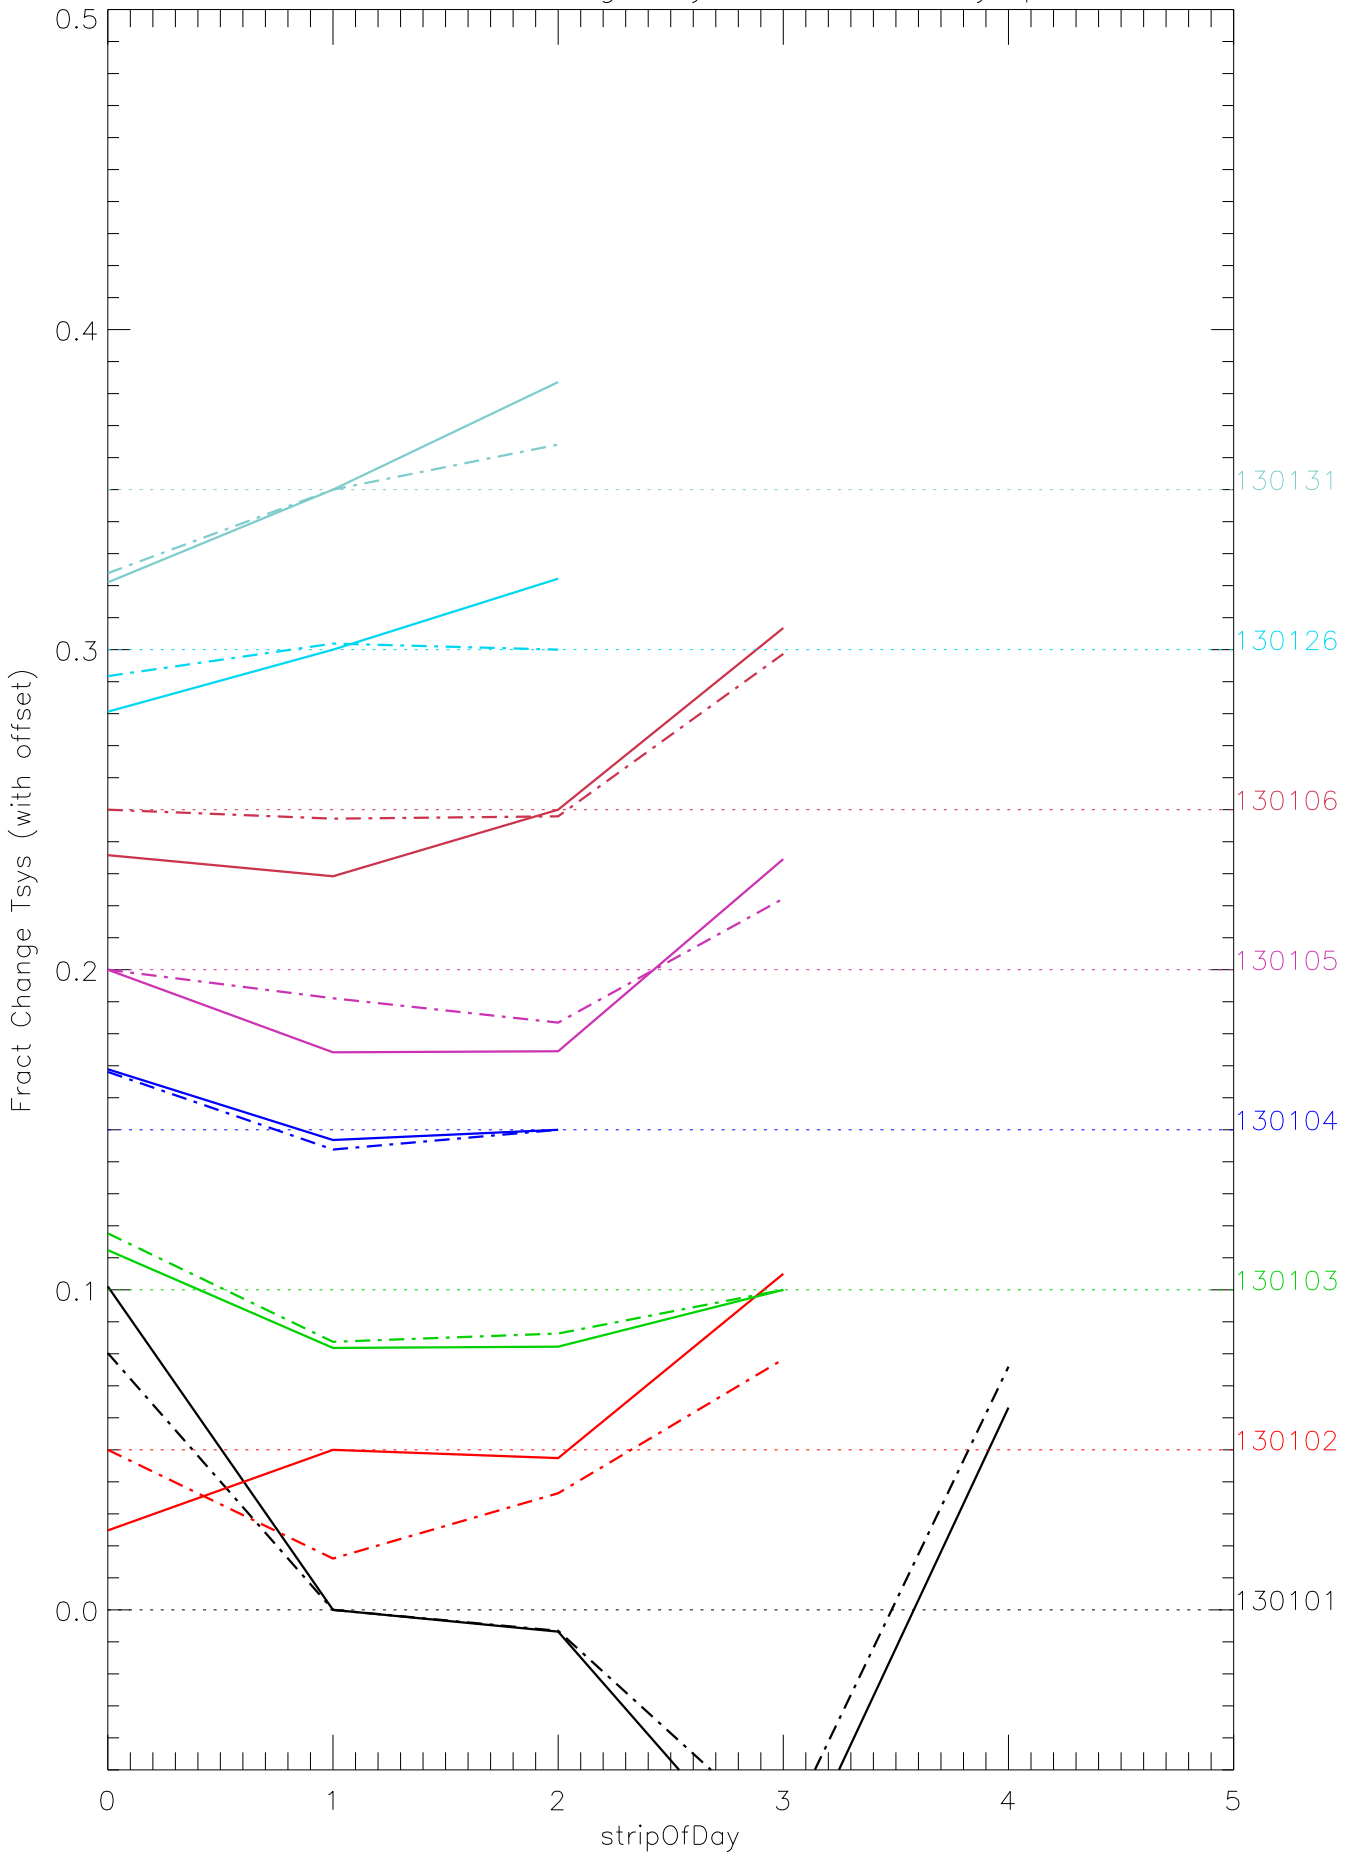

a2048 fractional change TsysK for each day. pixel:1

a2048 fractional change TsysK for each day. pixel:2

a2048 fractional change TsysK for each day. pixel:3

a2048 fractional change TsysK for each day. pixel:4

a2048 fractional change TsysK for each day. pixel:5

a2048 fractional change TsysK for each day. pixel:6