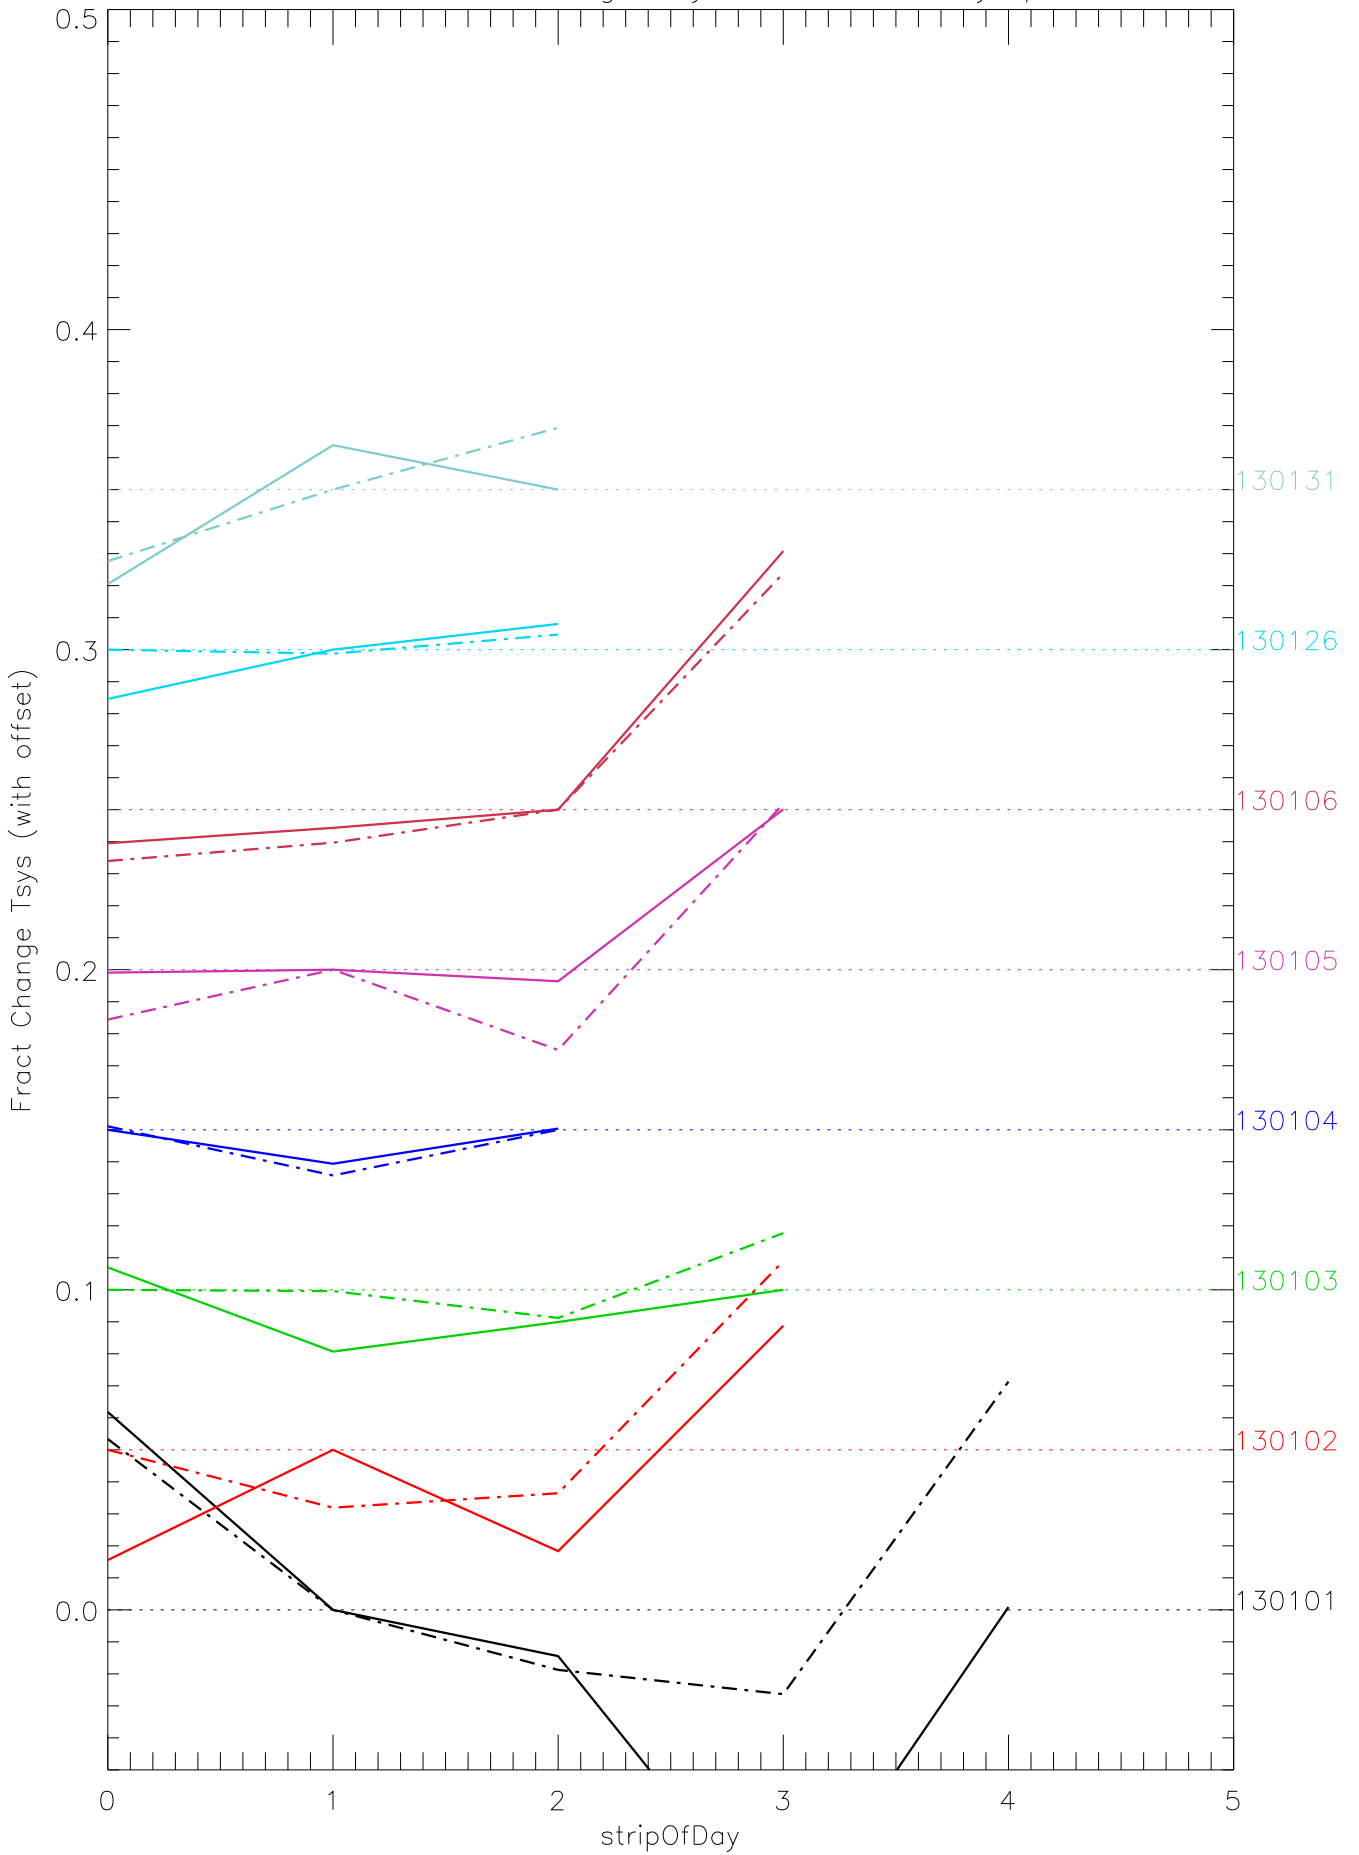

a2048 fractional change TsysK for each day. pixel:1

a2048 fractional change TsysK for each day. pixel:2

a2048 fractional change TsysK for each day. pixel:3

a2048 fractional change TsysK for each day. pixel:4

a2048 fractional change TsysK for each day. pixel:5

a2048 fractional change TsysK for each day. pixel:6