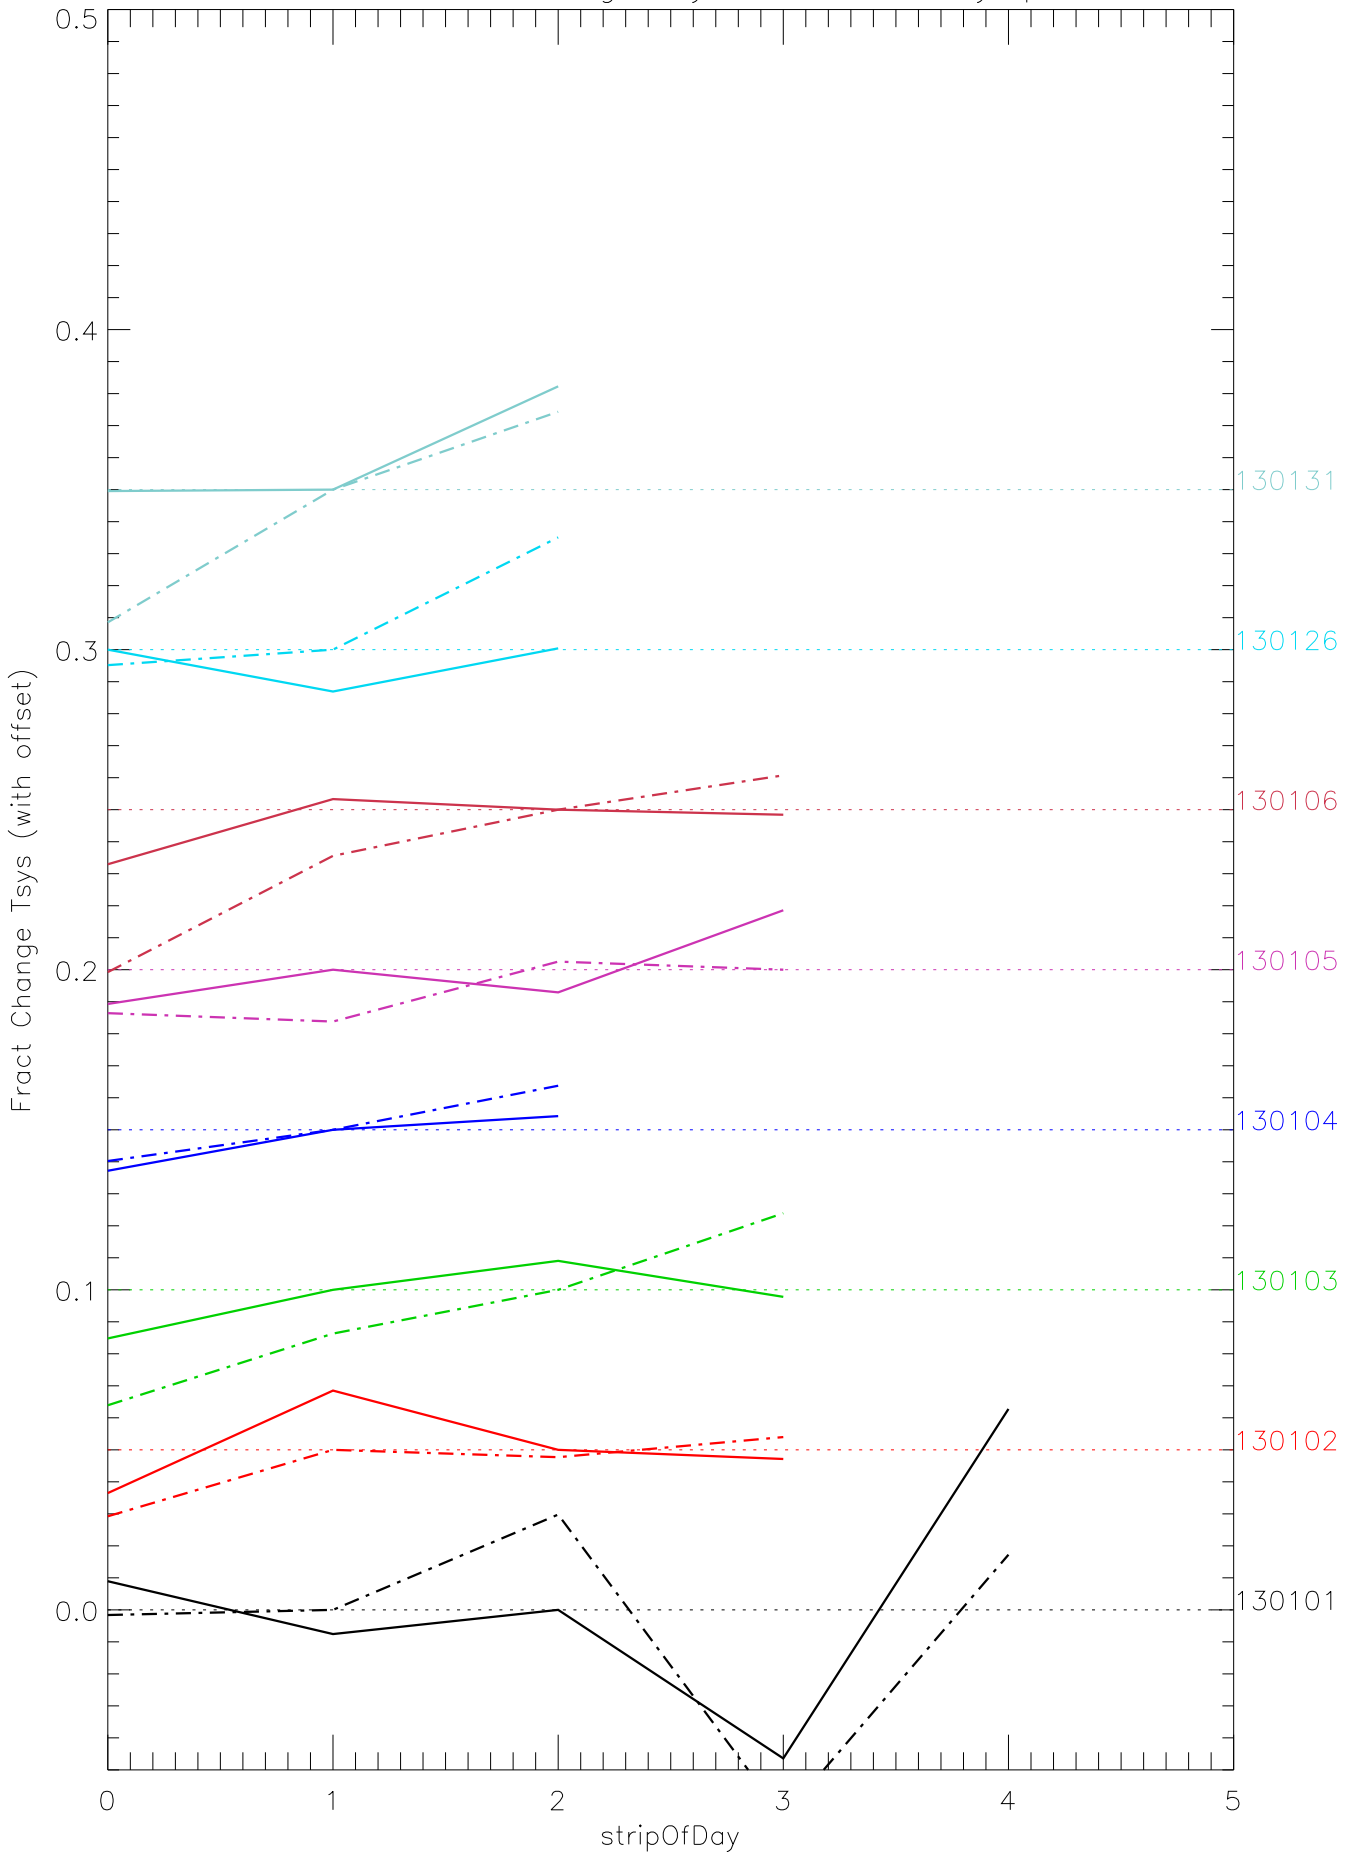

a2048 fractional change TsysK for each day. pixel:1

a2048 fractional change TsysK for each day. pixel:2

a2048 fractional change TsysK for each day. pixel:3

a2048 fractional change TsysK for each day. pixel:4

a2048 fractional change TsysK for each day. pixel:5

a2048 fractional change TsysK for each day. pixel:6