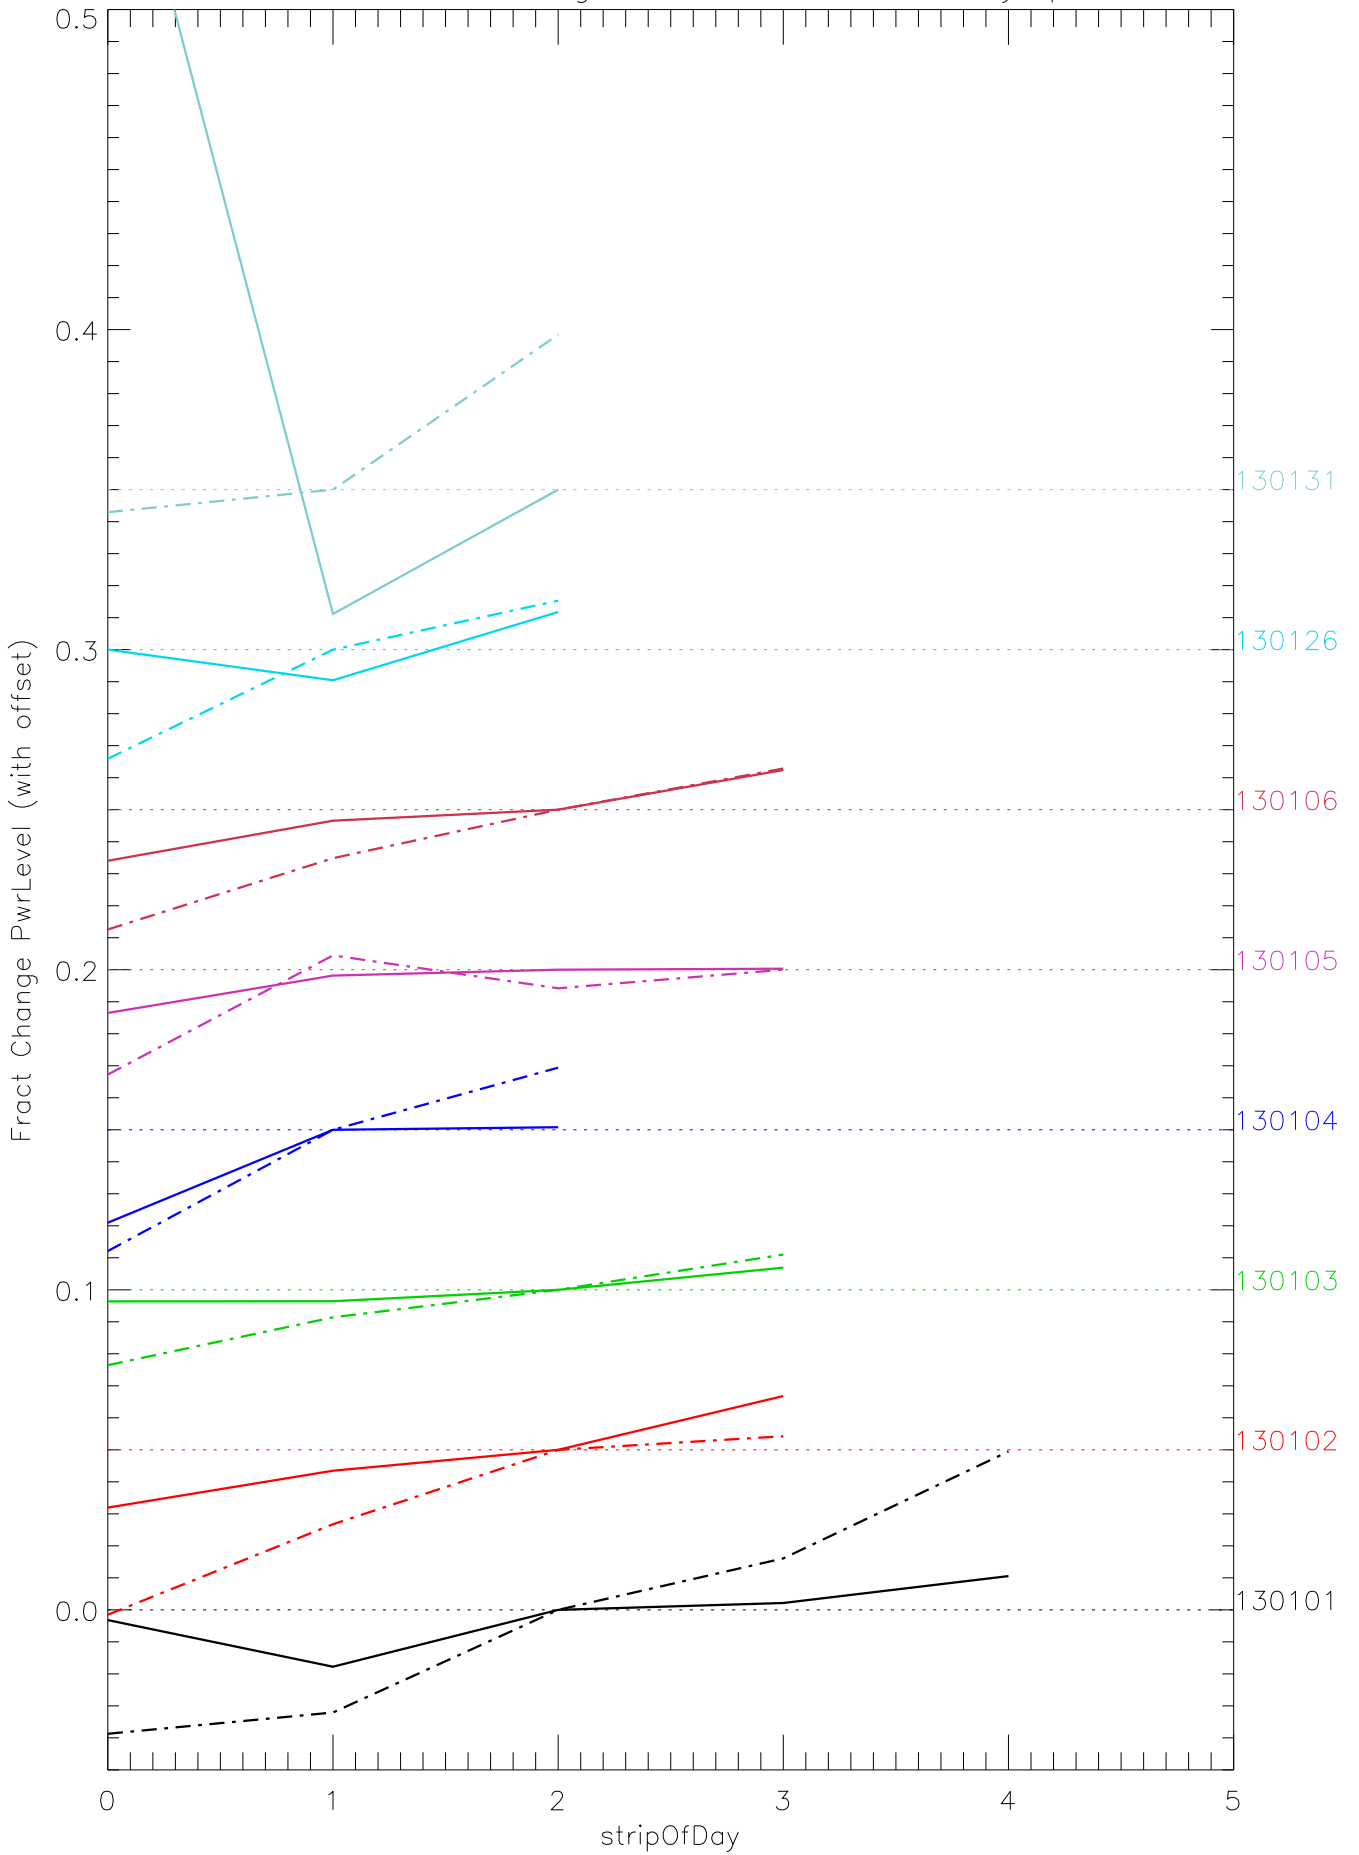

a2048 fractional change PwrLevel for each day. pixel:0

a2048 fractional change PwrLevel for each day. pixel:1

a2048 fractional change PwrLevel for each day. pixel:2

a2048 fractional change PwrLevel for each day. pixel:3

a2048 fractional change PwrLevel for each day. pixel:4

a2048 fractional change PwrLevel for each day. pixel:6