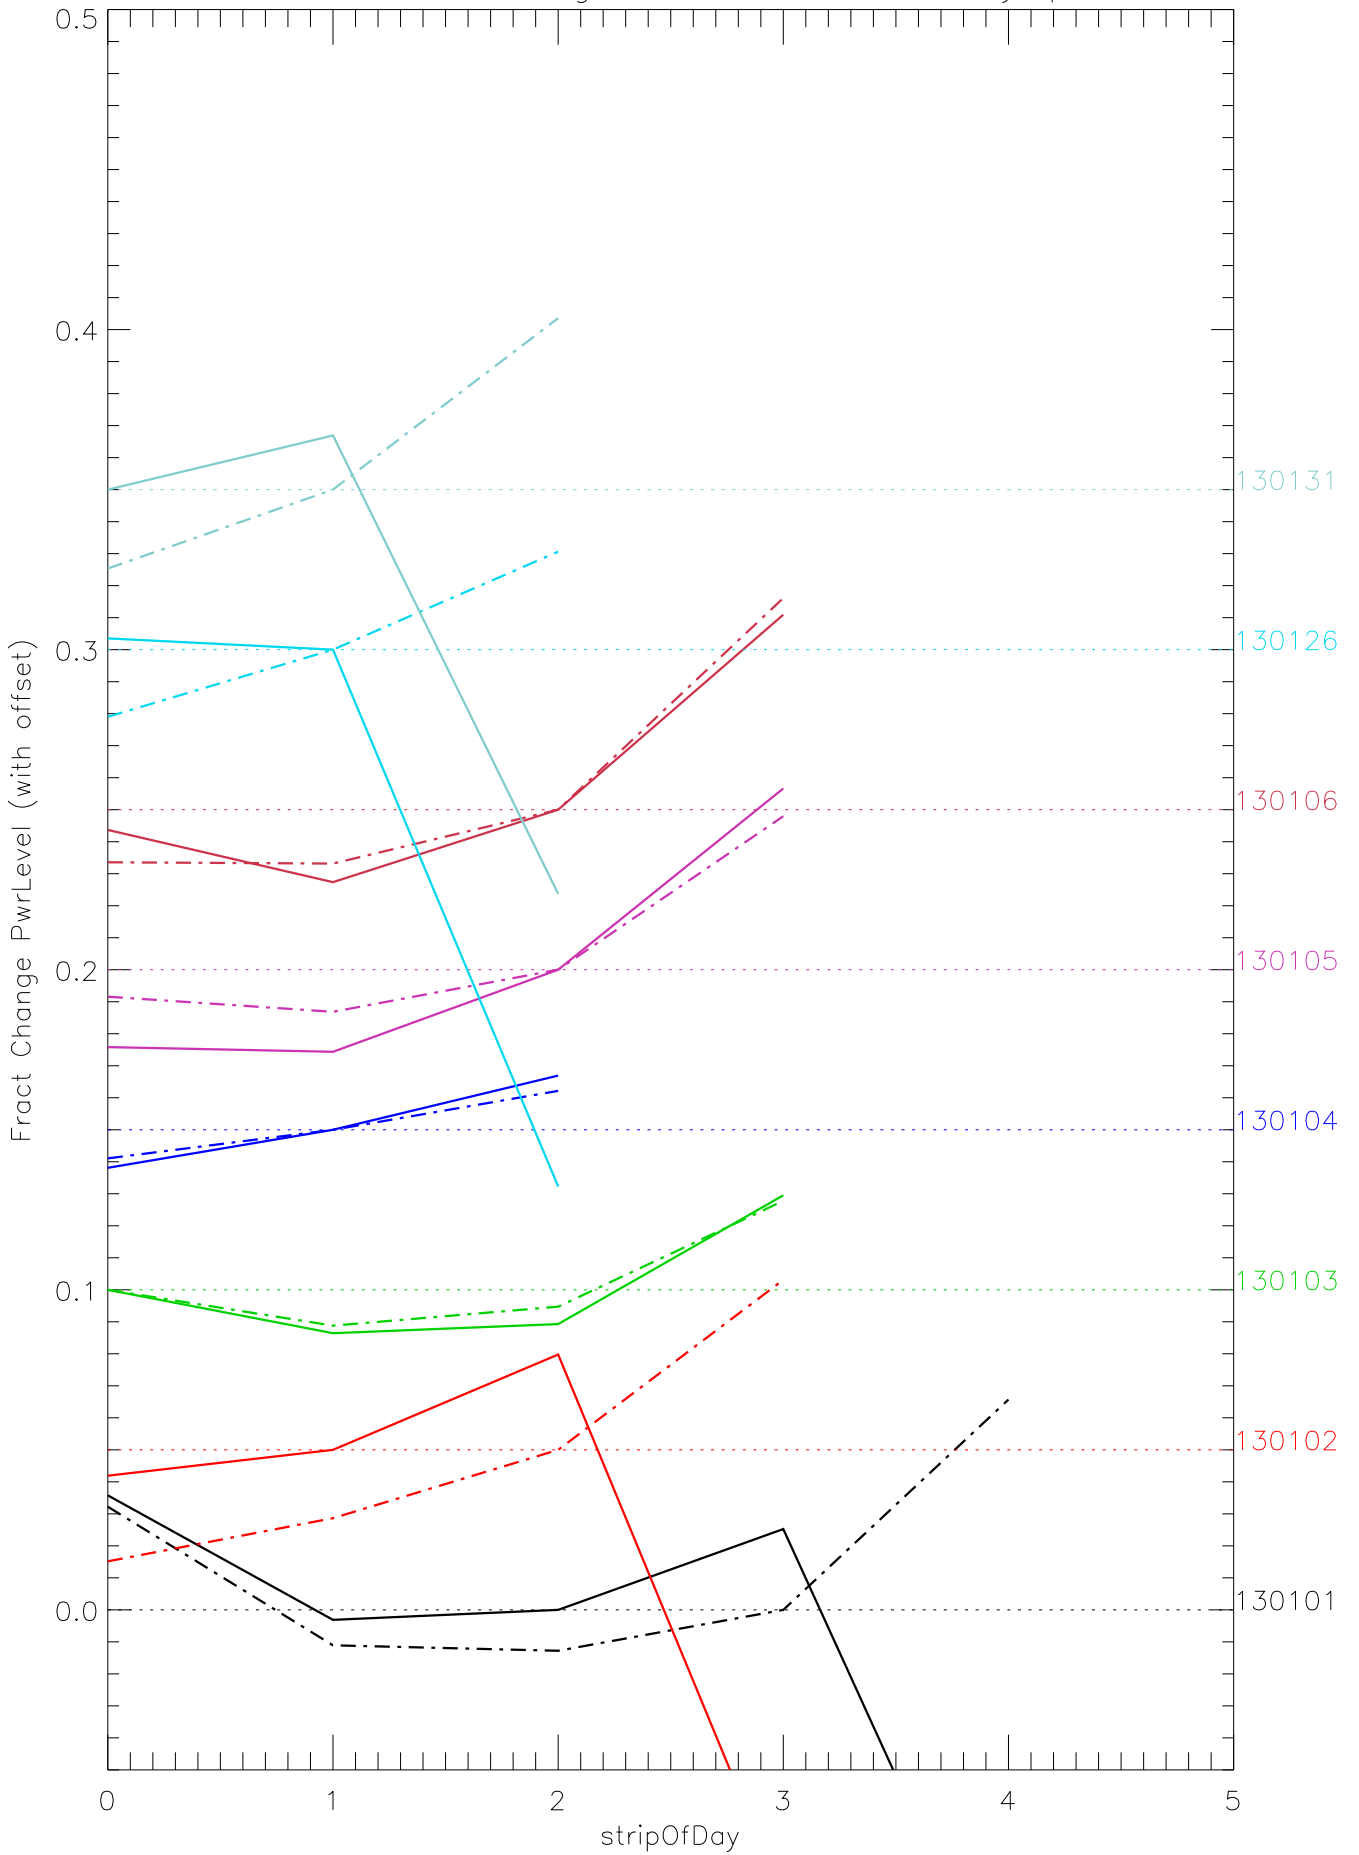

a2048 fractional change PwrLevel for each day. pixel:0

a2048 fractional change PwrLevel for each day. pixel:1

a2048 fractional change PwrLevel for each day. pixel:2

a2048 fractional change PwrLevel for each day. pixel:3

a2048 fractional change PwrLevel for each day. pixel:4

a2048 fractional change PwrLevel for each day. pixel:6