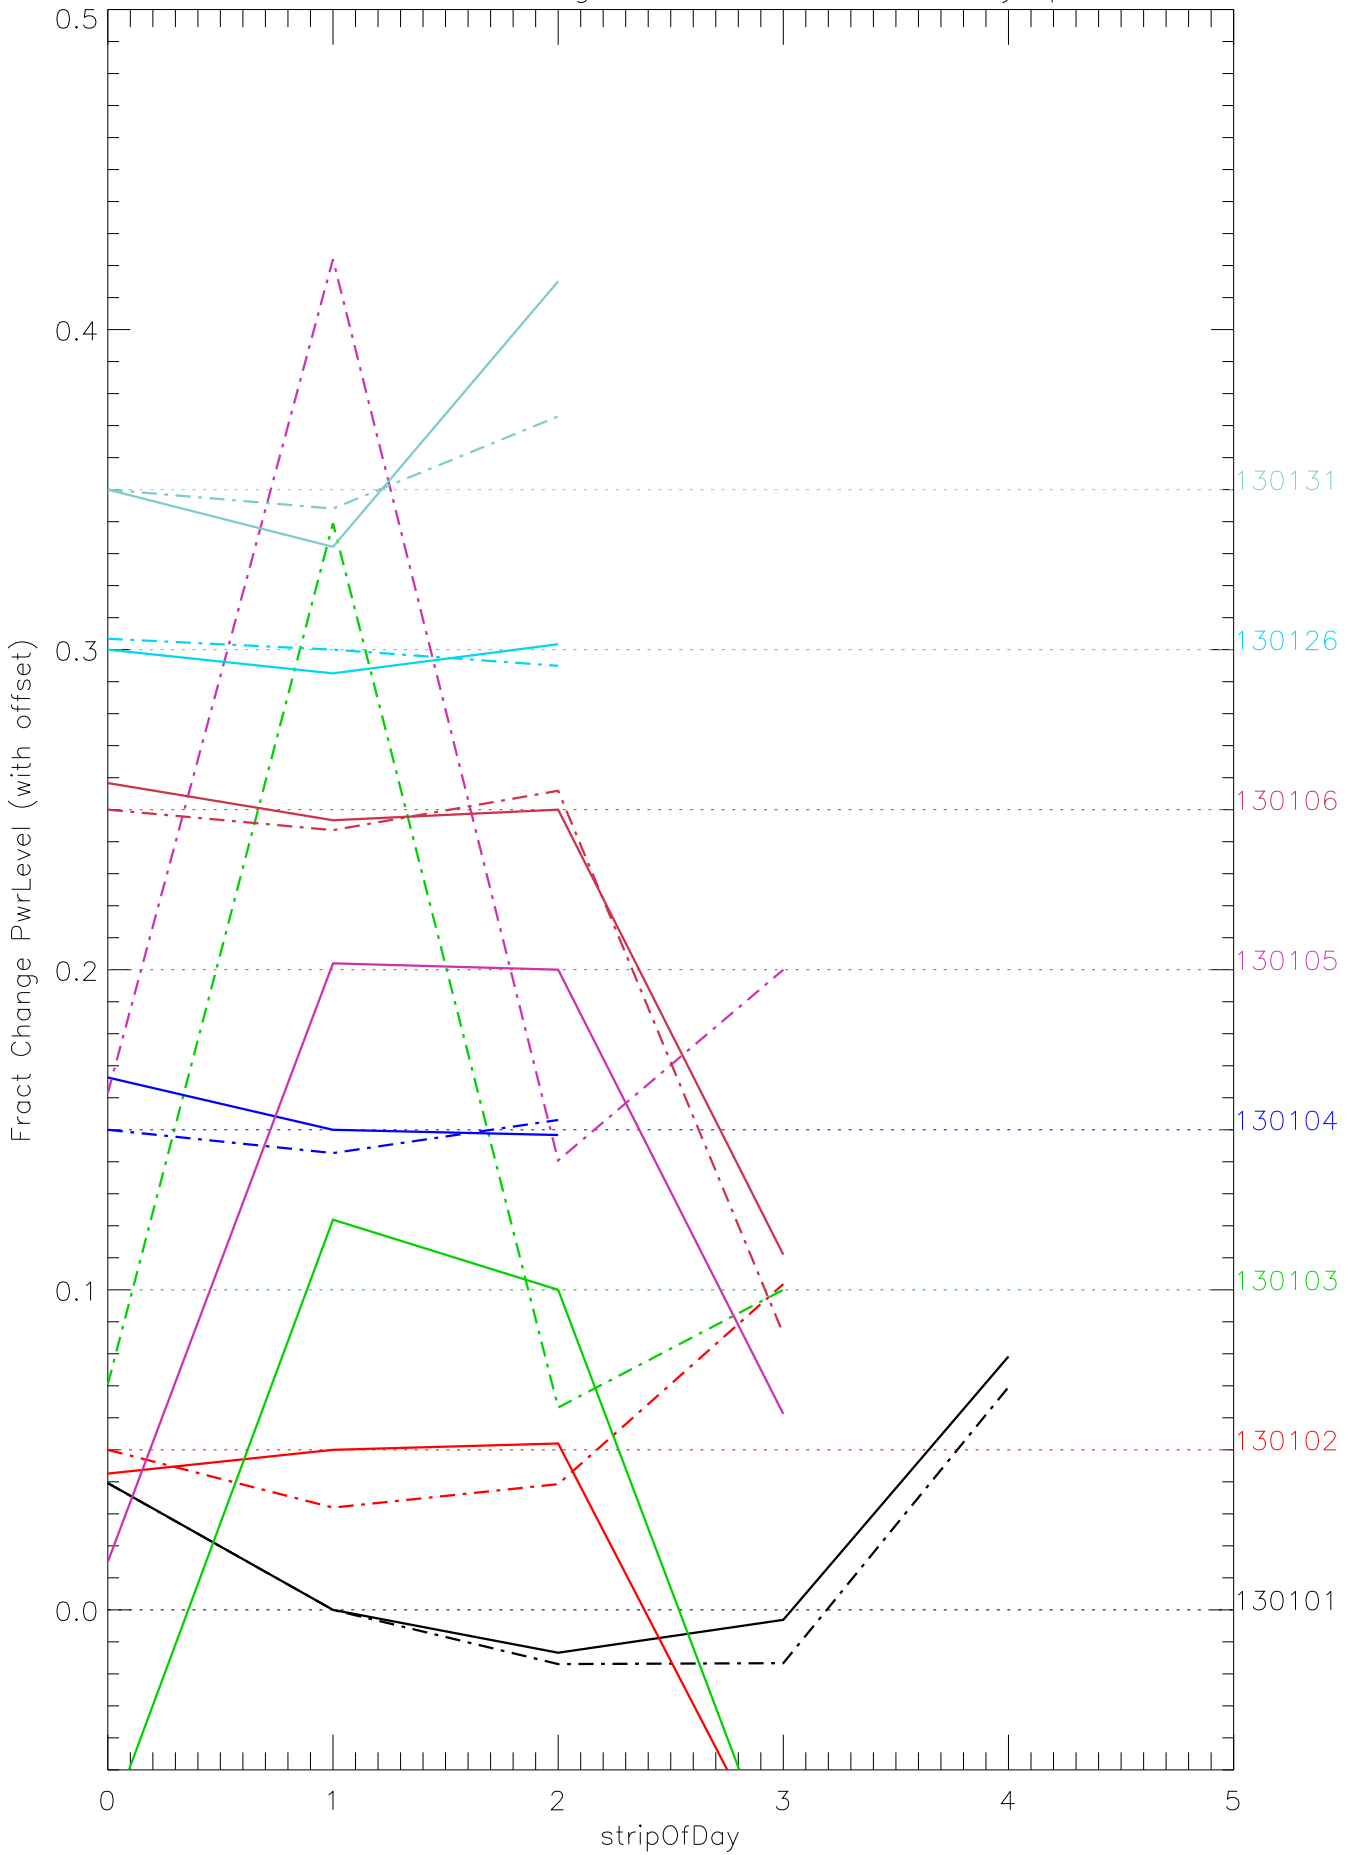

a2048 fractional change PwrLevel for each day. pixel:0

a2048 fractional change PwrLevel for each day. pixel:1

a2048 fractional change PwrLevel for each day. pixel:2

a2048 fractional change PwrLevel for each day. pixel:3

a2048 fractional change PwrLevel for each day. pixel:4

a2048 fractional change PwrLevel for each day. pixel:6