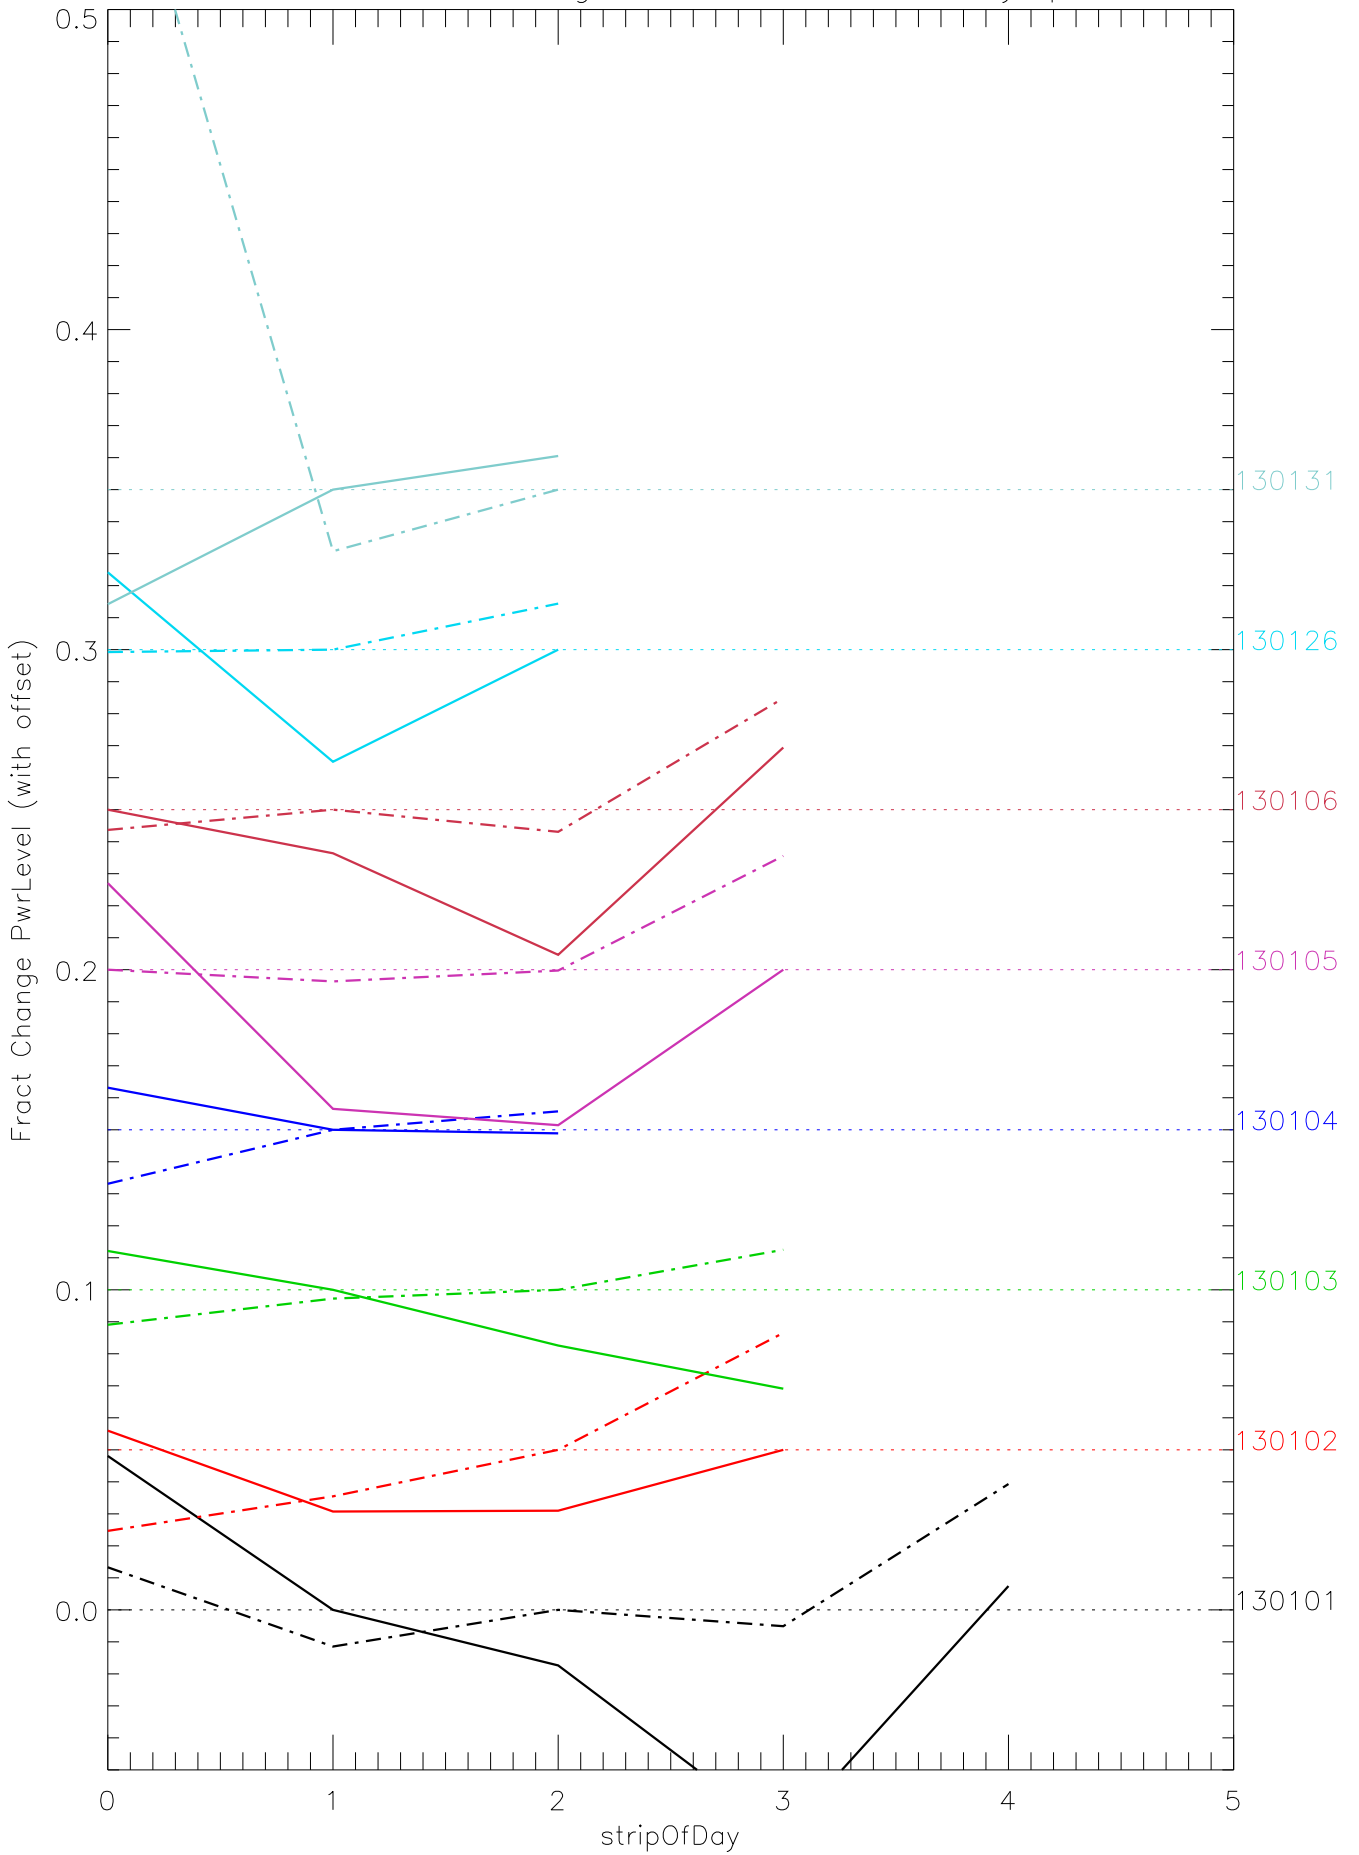

a2048 fractional change PwrLevel for each day. pixel:0

a2048 fractional change PwrLevel for each day. pixel:1

a2048 fractional change PwrLevel for each day. pixel:2

a2048 fractional change PwrLevel for each day. pixel:3

a2048 fractional change PwrLevel for each day. pixel:4

a2048 fractional change PwrLevel for each day. pixel:6