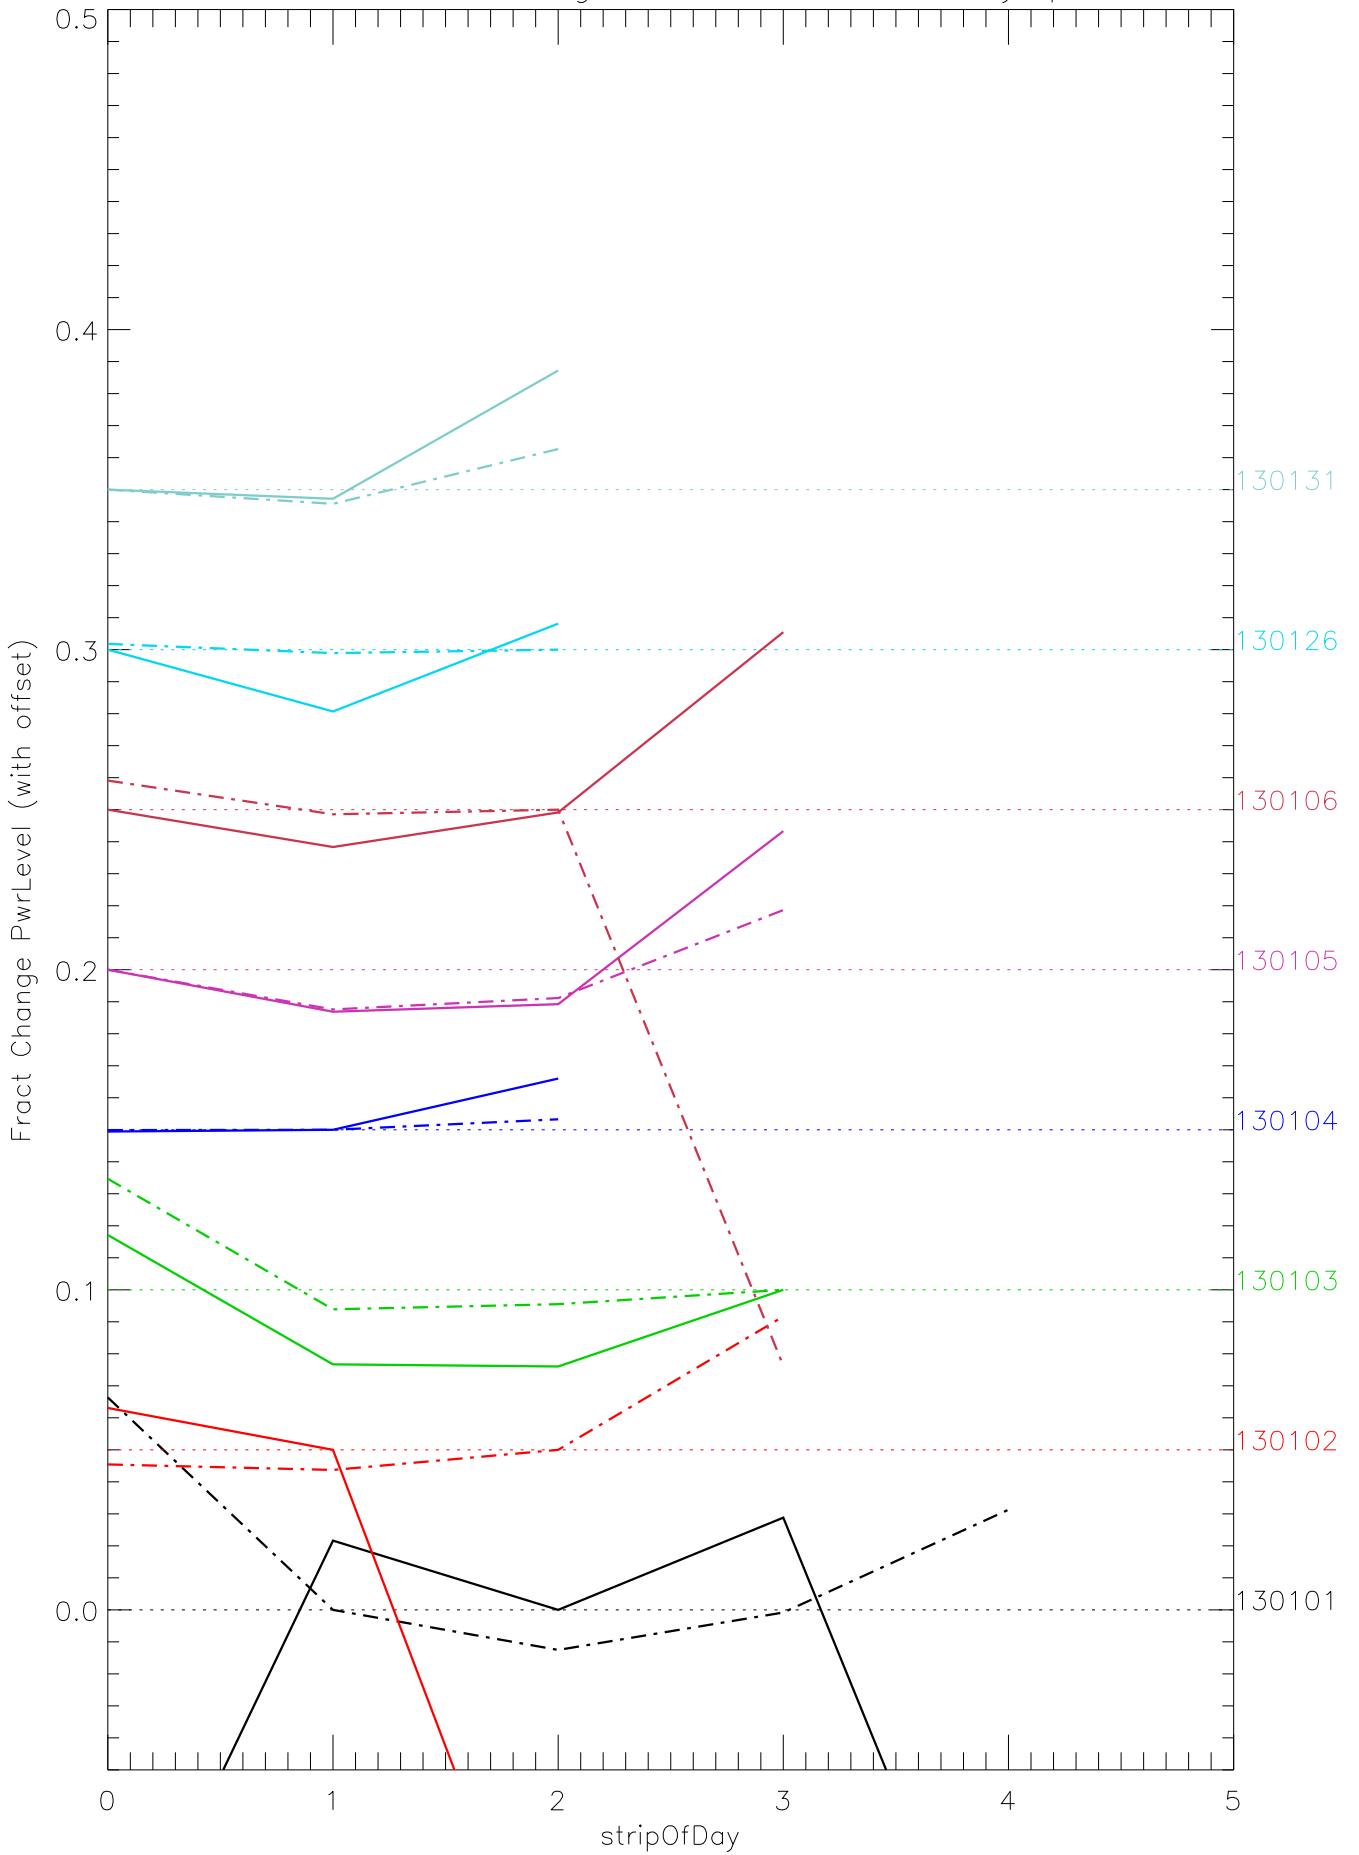

a2048 fractional change PwrLevel for each day. pixel:0

a2048 fractional change PwrLevel for each day. pixel:1

a2048 fractional change PwrLevel for each day. pixel:2

a2048 fractional change PwrLevel for each day. pixel:3

a2048 fractional change PwrLevel for each day. pixel:4

a2048 fractional change PwrLevel for each day. pixel:6